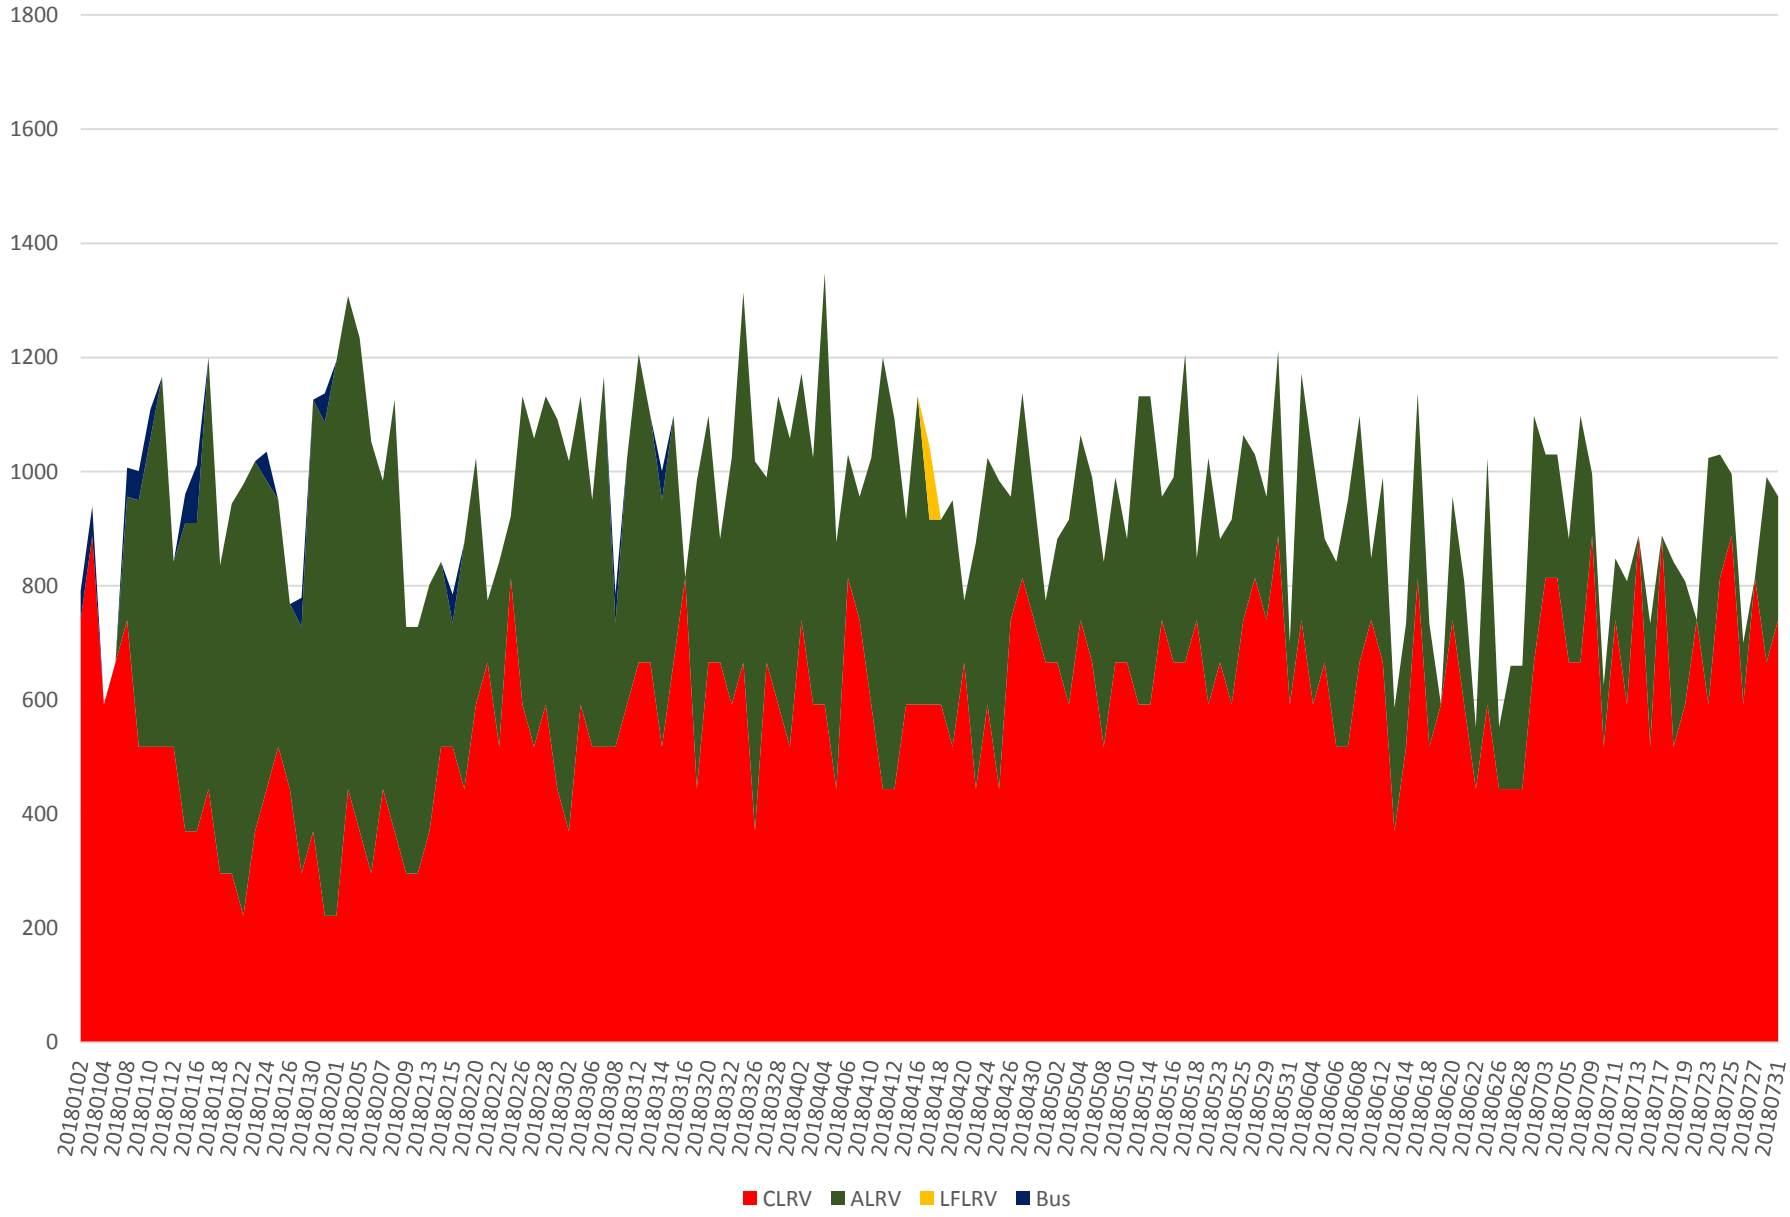

501 Queen Capacity at Yonge/EB Sept 2015 to July 2018 1500 to 1600

501 Queen Capacity at Yonge/EB Sept 2015 to July 2018 1600 to 1700

501 Queen Capacity at Yonge/EB Sept 2015 to July 2018 1700 to 1800

501 Queen Capacity at Yonge/EB Sept 2015 to July 2018 1800 to 1900

501 Queen Capacity at Yonge/EB Jan to July 2018 1500 to 1600

501 Queen Capacity at Yonge/EB Jan to July 2018 1600 to 1700

501 Queen Capacity at Yonge/EB Jan to July 2018 1700 to 1800

501 Queen Capacity at Yonge/EB Jan to July 2018 1800 to 1900