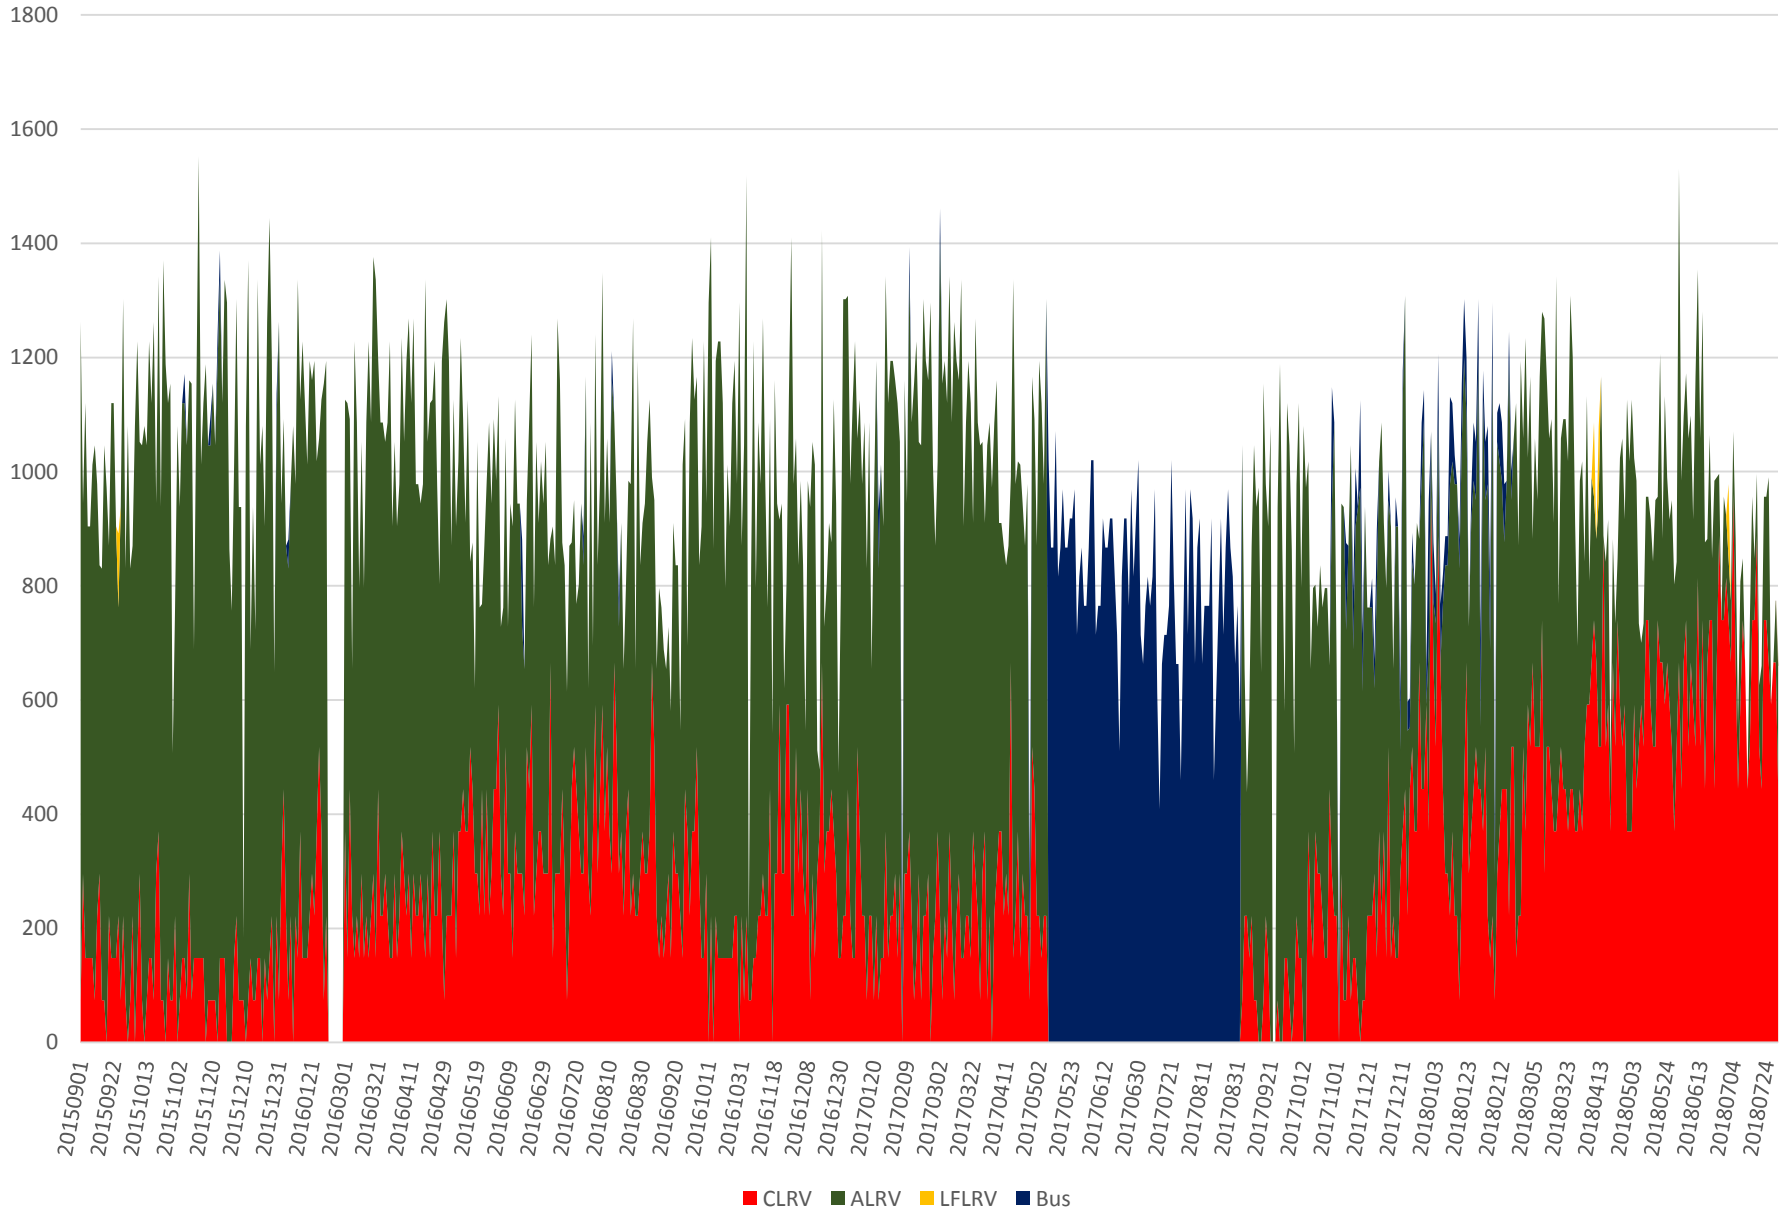

501 Queen Capacity at Yonge/EB Sept 2015 to July 2018 1500 to 1600

501 Queen Capacity at Yonge/EB Sept 2015 to July 2018 1600 to 1700

501 Queen Capacity at Yonge/EB Sept 2015 to July 2018 1700 to 1800

501 Queen Capacity at Yonge/EB Sept 2015 to July 2018 1800 to 1900

501 Queen Capacity at Yonge/EB Jan to July 2018 1500 to 1600

501 Queen Capacity at Yonge/EB Jan to July 2018 1600 to 1700

501 Queen Capacity at Yonge/EB Jan to July 2018 1700 to 1800

501 Queen Capacity at Yonge/EB Jan to July 2018 1800 to 1900