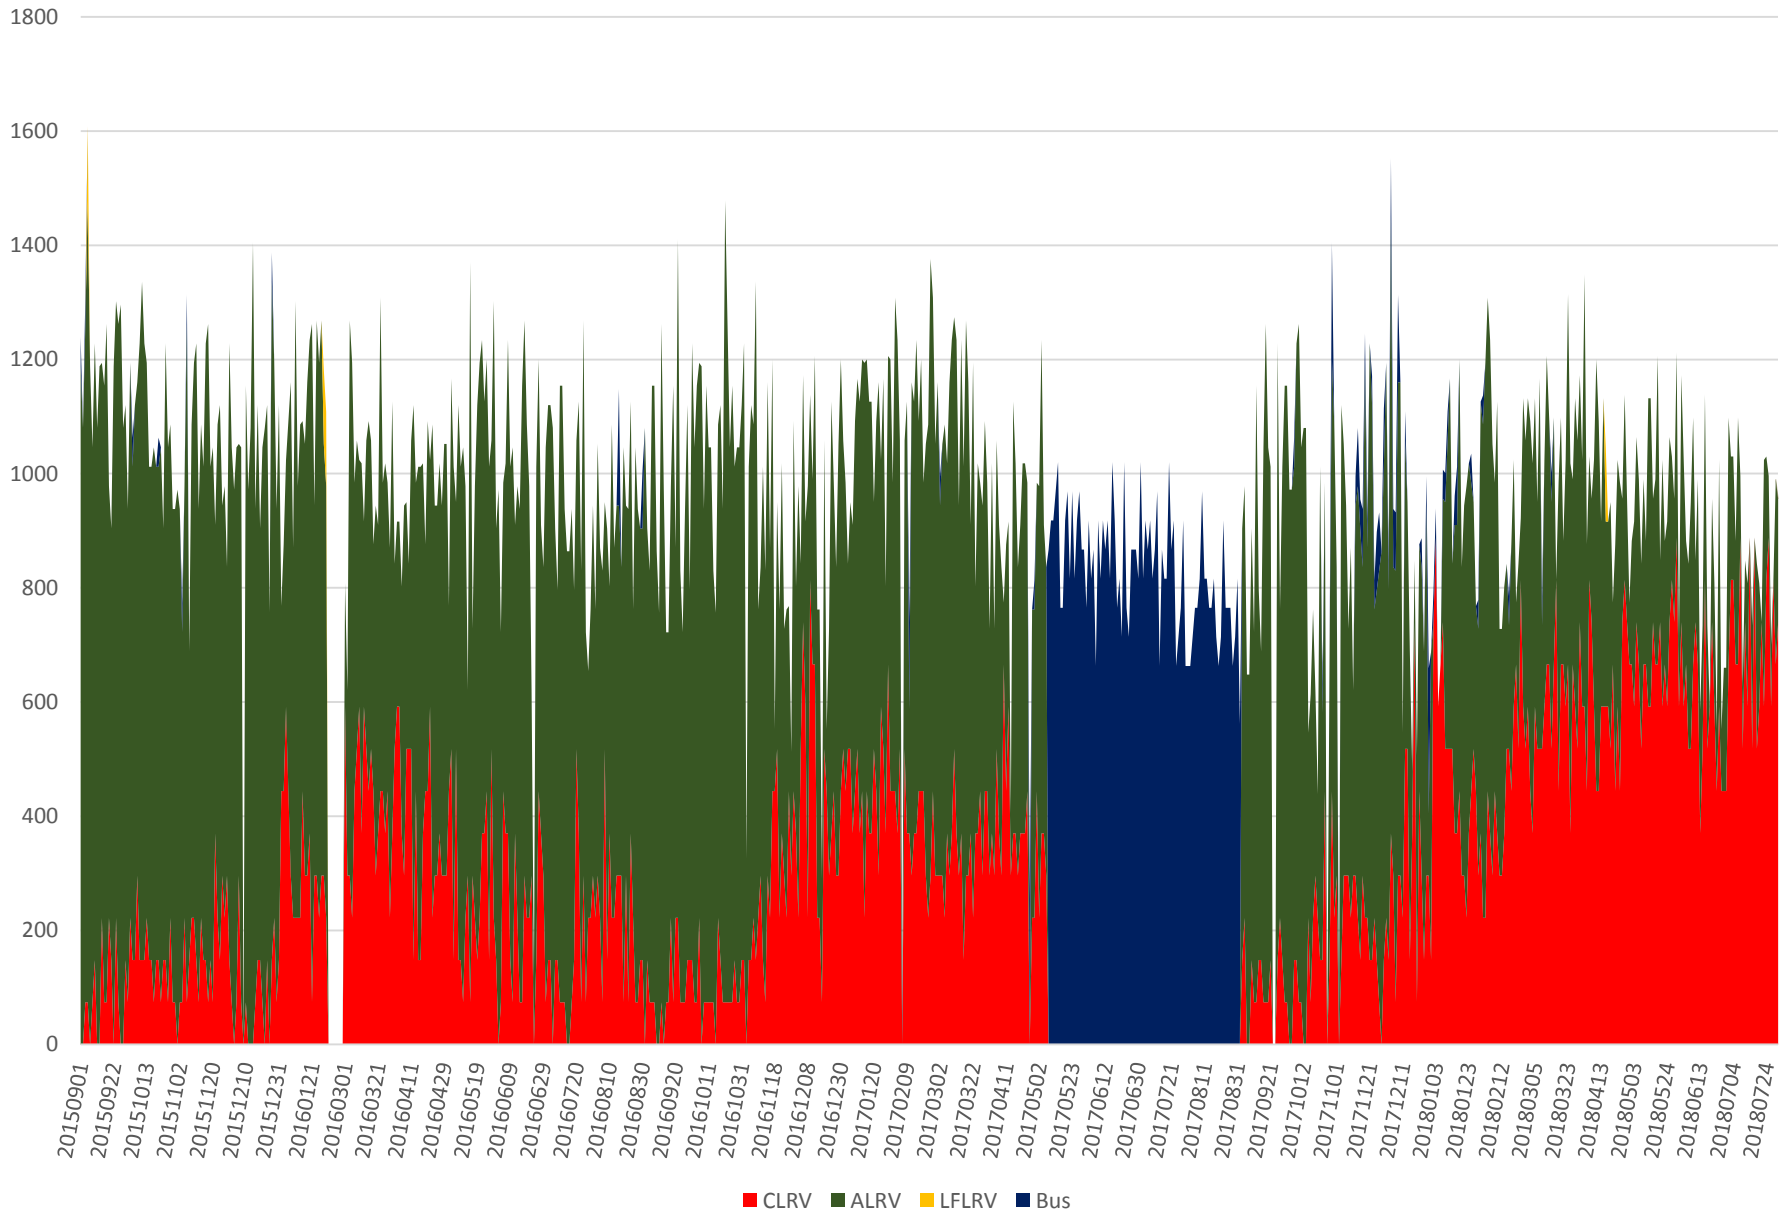

501 Queen Capacity at Yonge/EB Sept 2015 to July 2018 1500 to 1600

501 Queen Capacity at Yonge/EB Sept 2015 to July 2018 1600 to 1700

501 Queen Capacity at Yonge/EB Sept 2015 to July 2018 1700 to 1800

501 Queen Capacity at Yonge/EB Sept 2015 to July 2018 1800 to 1900

501 Queen Capacity at Yonge/EB Jan to July 2018 1500 to 1600

501 Queen Capacity at Yonge/EB Jan to July 2018 1600 to 1700

501 Queen Capacity at Yonge/EB Jan to July 2018 1700 to 1800

501 Queen Capacity at Yonge/EB Jan to July 2018 1800 to 1900