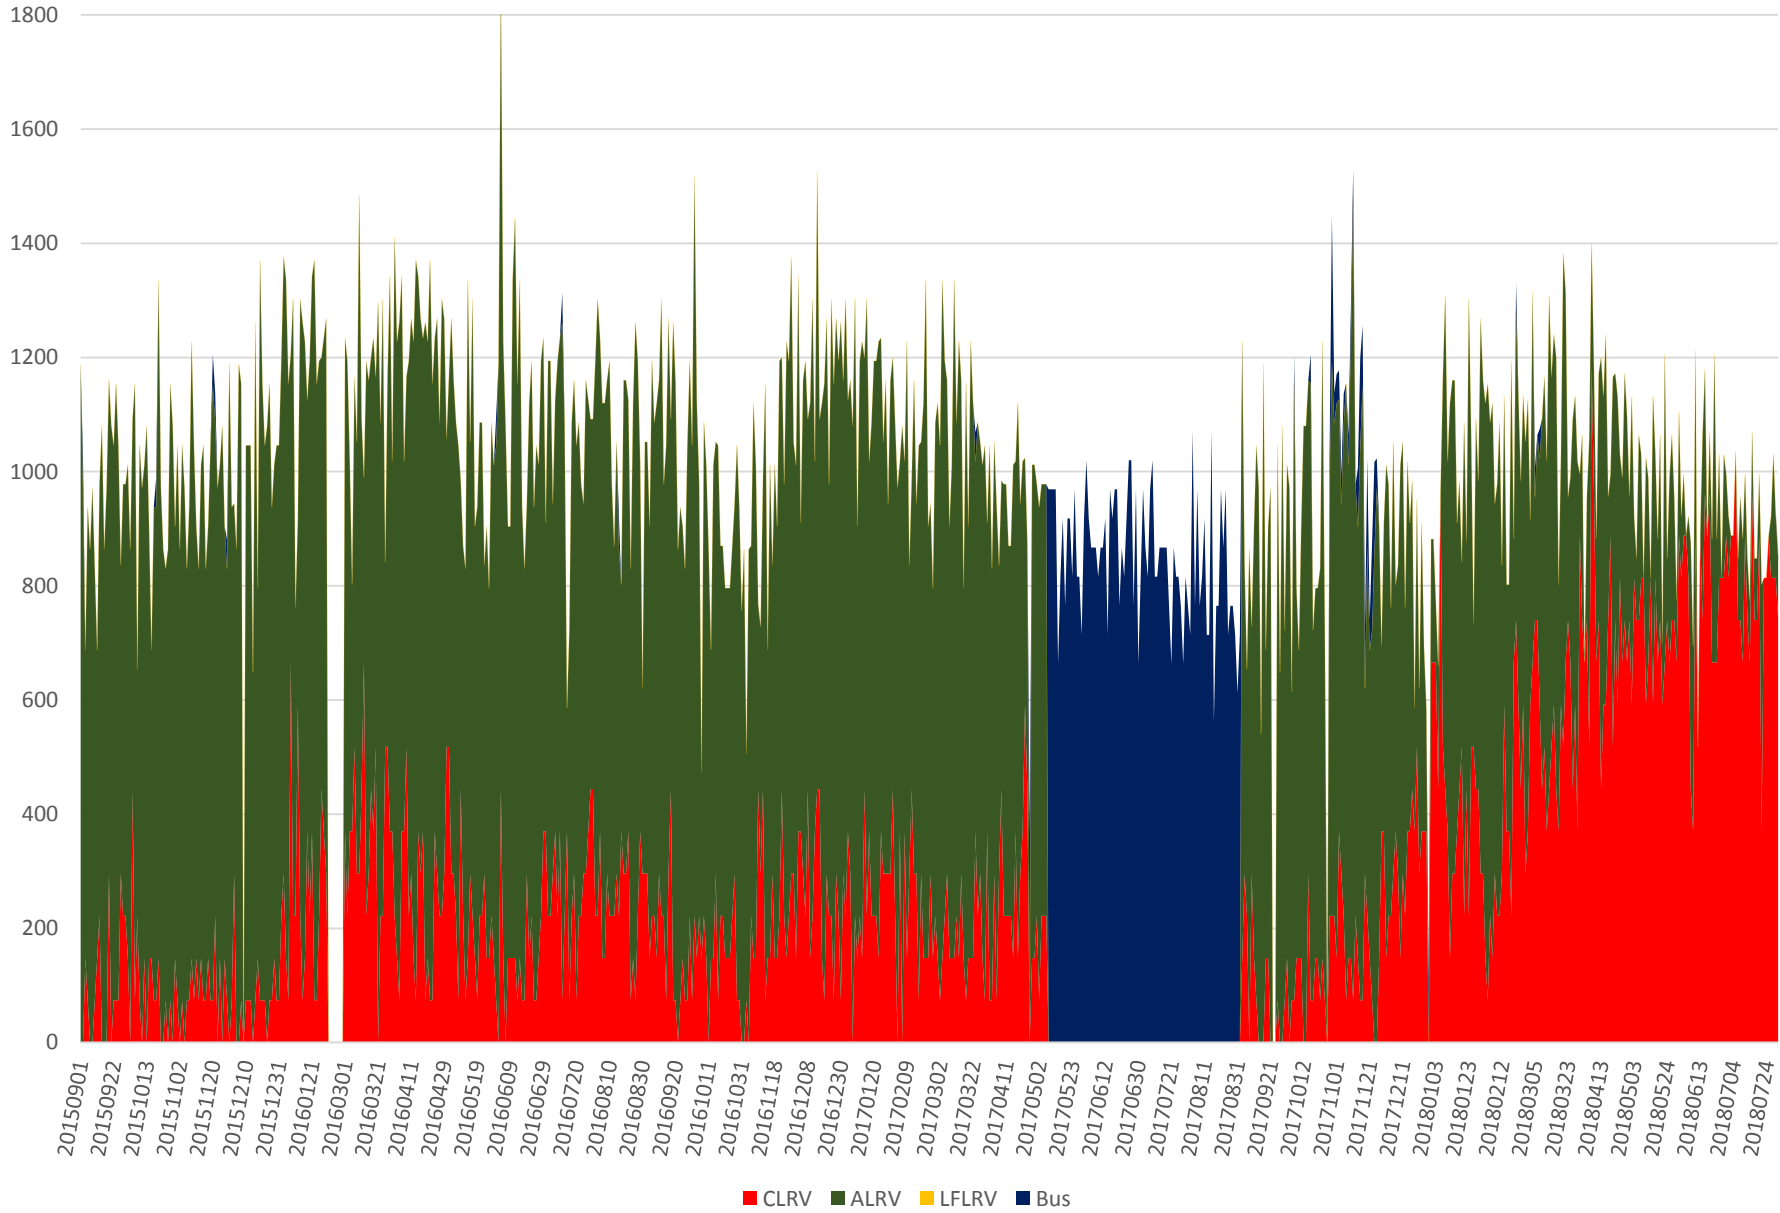

501 Queen Capacity at Yonge/EB Sept 2015 to July 2018 1500 to 1600

501 Queen Capacity at Yonge/EB Sept 2015 to July 2018 1600 to 1700

501 Queen Capacity at Yonge/EB Sept 2015 to July 2018 1700 to 1800

501 Queen Capacity at Yonge/EB Sept 2015 to July 2018 1800 to 1900

501 Queen Capacity at Yonge/EB Jan to July 2018 1500 to 1600

501 Queen Capacity at Yonge/EB Jan to July 2018 1600 to 1700

501 Queen Capacity at Yonge/EB Jan to July 2018 1700 to 1800

501 Queen Capacity at Yonge/EB Jan to July 2018 1800 to 1900