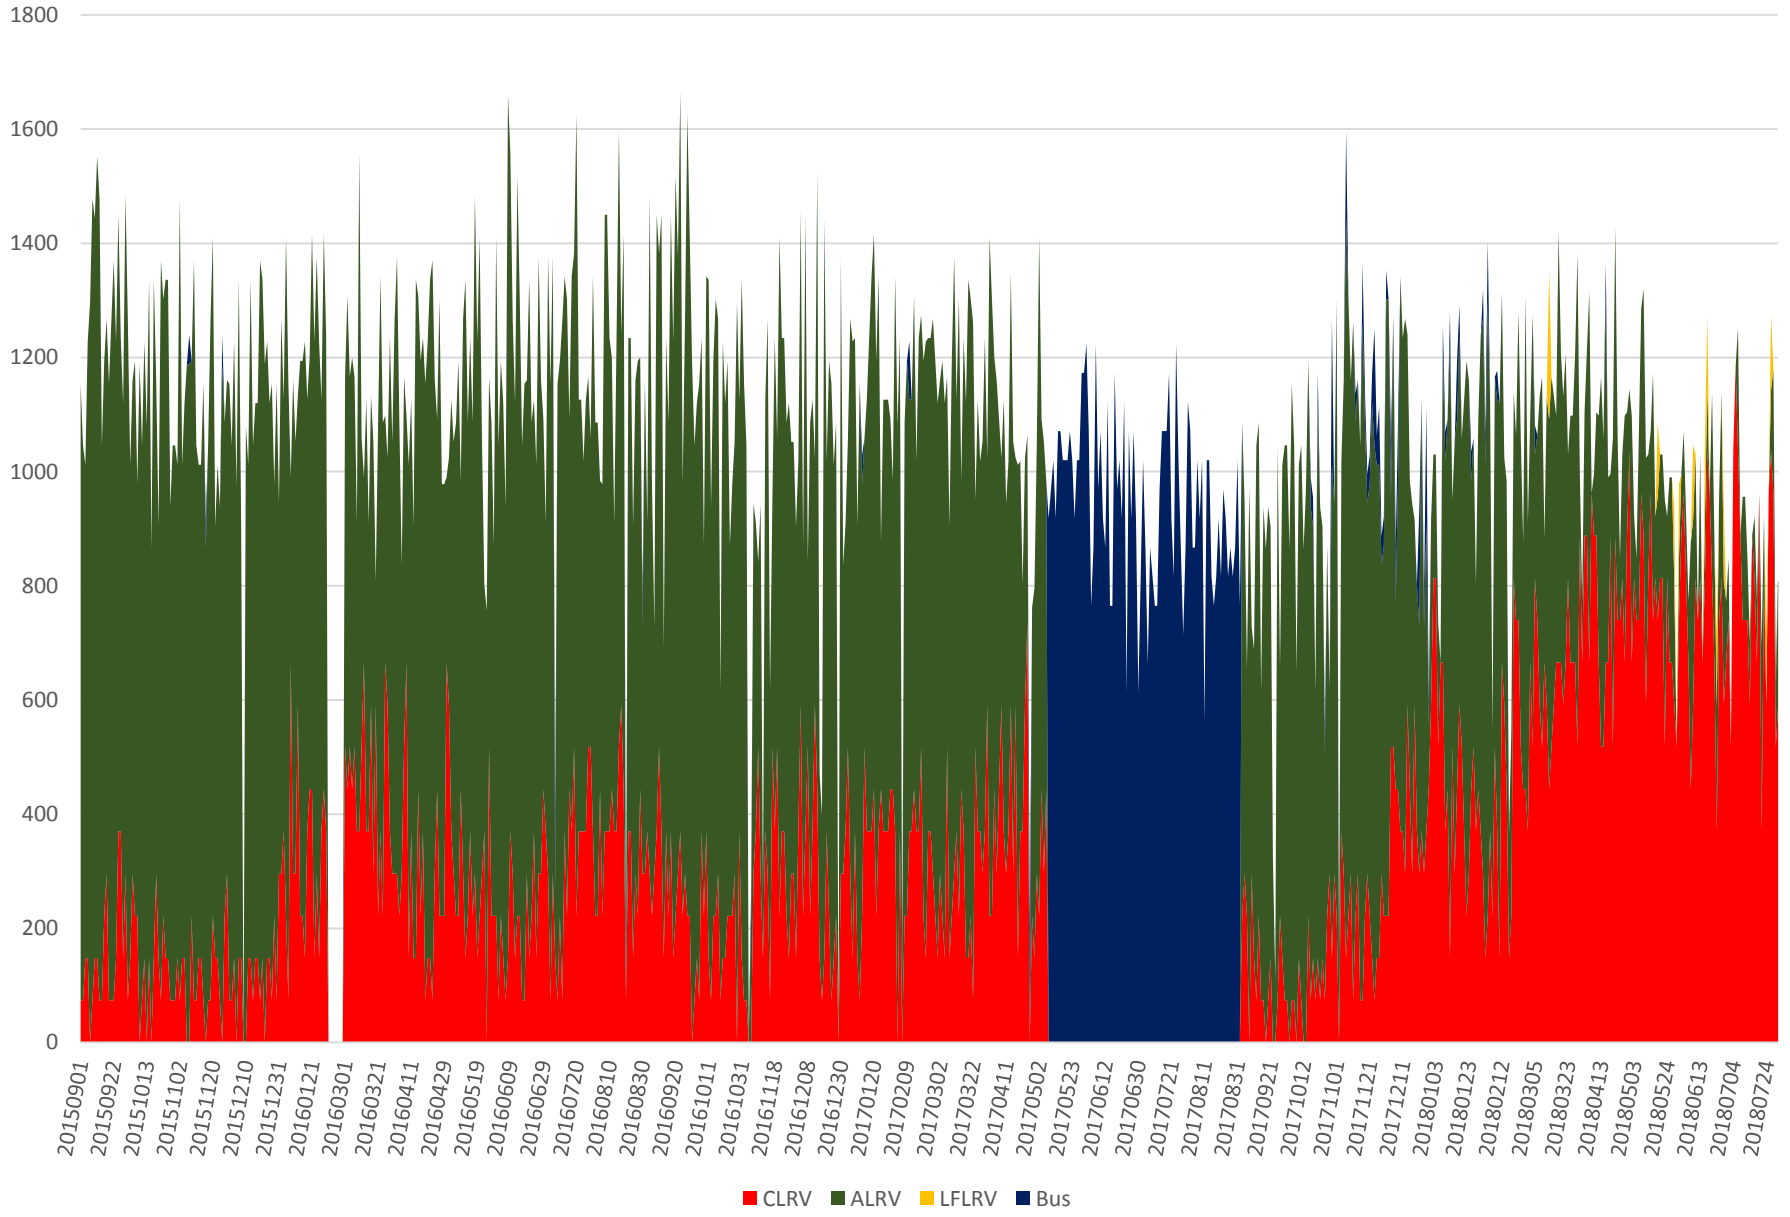

501 Queen Capacity at Yonge/EB Sept 2015 to July 2018 1500 to 1600

501 Queen Capacity at Yonge/EB Sept 2015 to July 2018 1600 to 1700

501 Queen Capacity at Yonge/EB Sept 2015 to July 2018 1700 to 1800

501 Queen Capacity at Yonge/EB Sept 2015 to July 2018 1800 to 1900

501 Queen Capacity at Yonge/EB Jan to July 2018 1500 to 1600

501 Queen Capacity at Yonge/EB Jan to July 2018 1600 to 1700

501 Queen Capacity at Yonge/EB Jan to July 2018 1700 to 1800

501 Queen Capacity at Yonge/EB Jan to July 2018 1800 to 1900