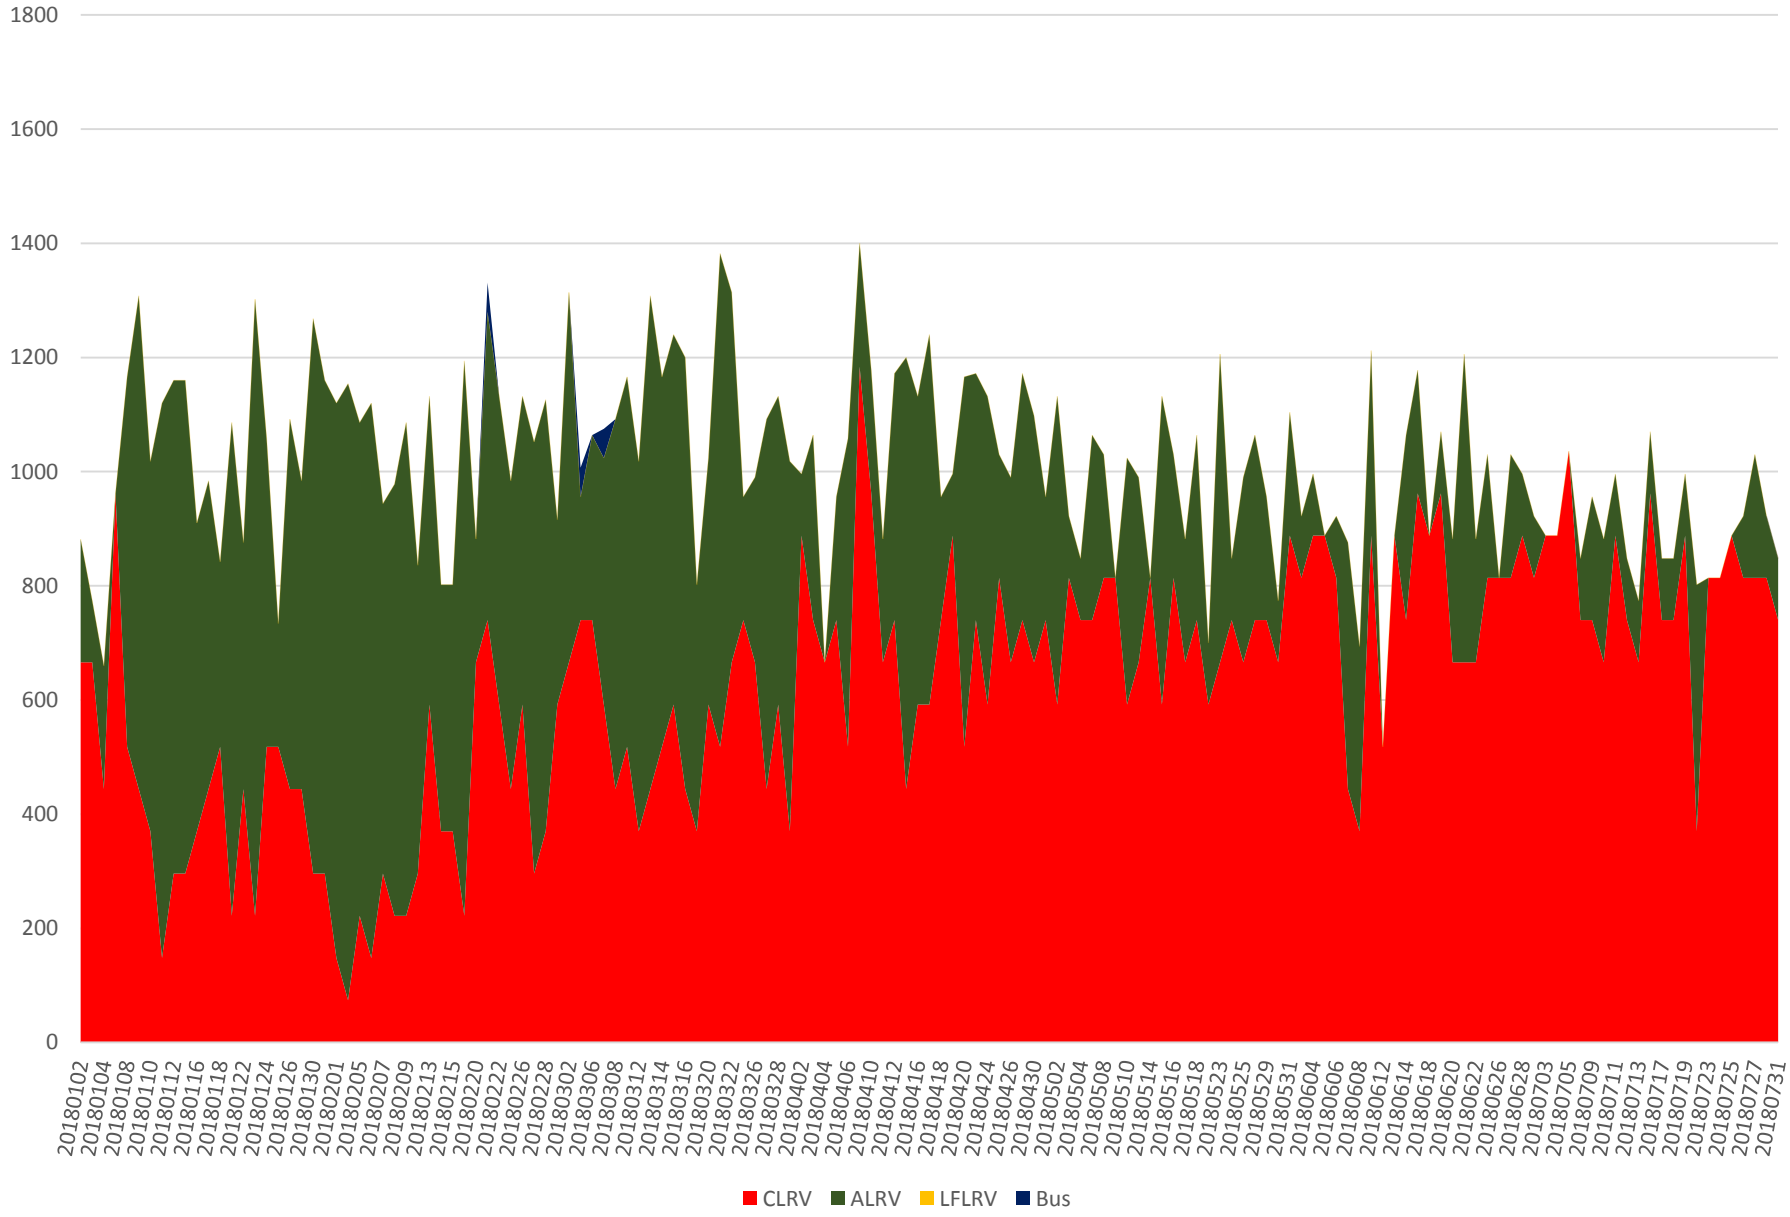

501 Queen Capacity at Yonge/EB Sept 2015 to July 2018 1500 to 1600

501 Queen Capacity at Yonge/EB Sept 2015 to July 2018 1600 to 1700

501 Queen Capacity at Yonge/EB Sept 2015 to July 2018 1700 to 1800

501 Queen Capacity at Yonge/EB Sept 2015 to July 2018 1800 to 1900

501 Queen Capacity at Yonge/EB Jan to July 2018 1500 to 1600

501 Queen Capacity at Yonge/EB Jan to July 2018 1600 to 1700

501 Queen Capacity at Yonge/EB Jan to July 2018 1700 to 1800

501 Queen Capacity at Yonge/EB Jan to July 2018 1800 to 1900