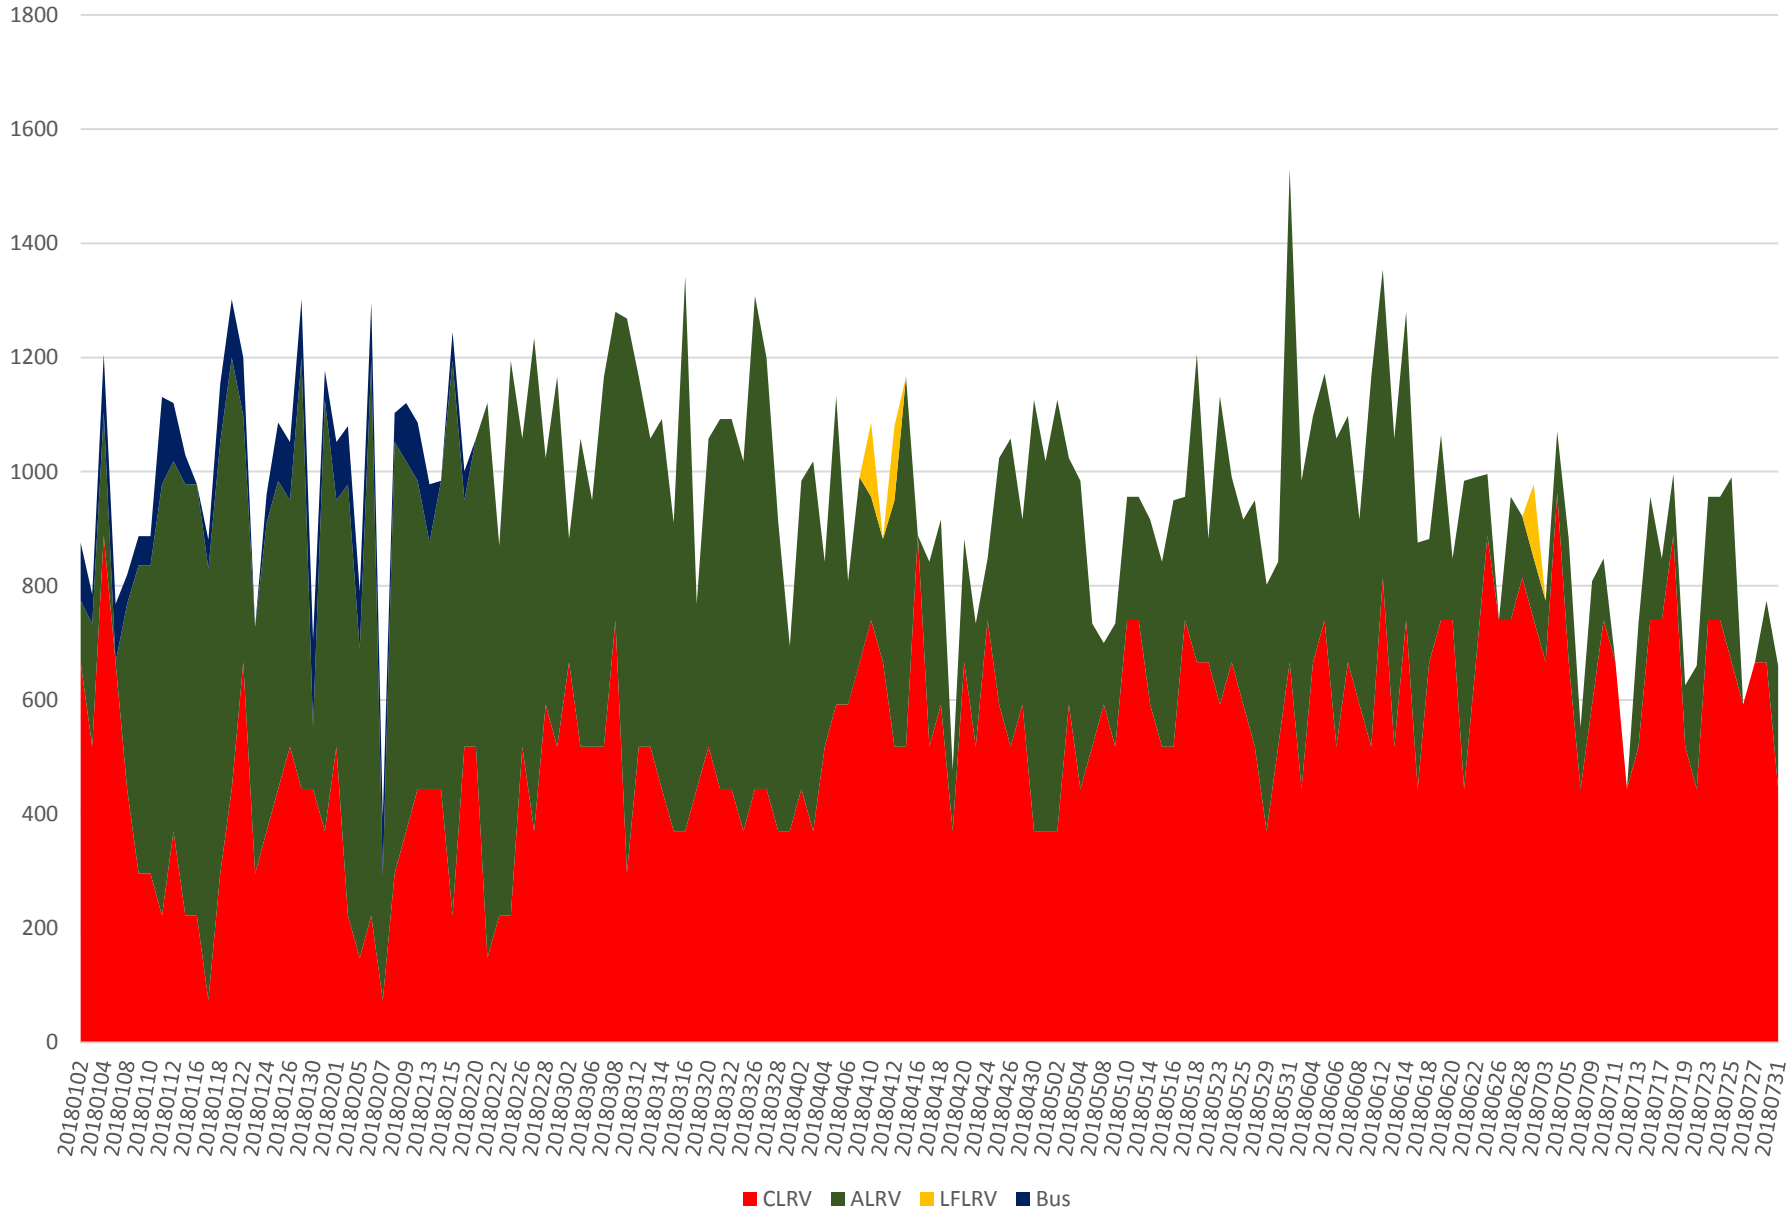

501 Queen Capacity at Yonge/EB Sept 2015 to July 2018 1500 to 1600

501 Queen Capacity at Yonge/EB Sept 2015 to July 2018 1600 to 1700

501 Queen Capacity at Yonge/EB Sept 2015 to July 2018 1700 to 1800

501 Queen Capacity at Yonge/EB Sept 2015 to July 2018 1800 to 1900

501 Queen Capacity at Yonge/EB Jan to July 2018 1500 to 1600

501 Queen Capacity at Yonge/EB Jan to July 2018 1600 to 1700

501 Queen Capacity at Yonge/EB Jan to July 2018 1700 to 1800

501 Queen Capacity at Yonge/EB Jan to July 2018 1800 to 1900