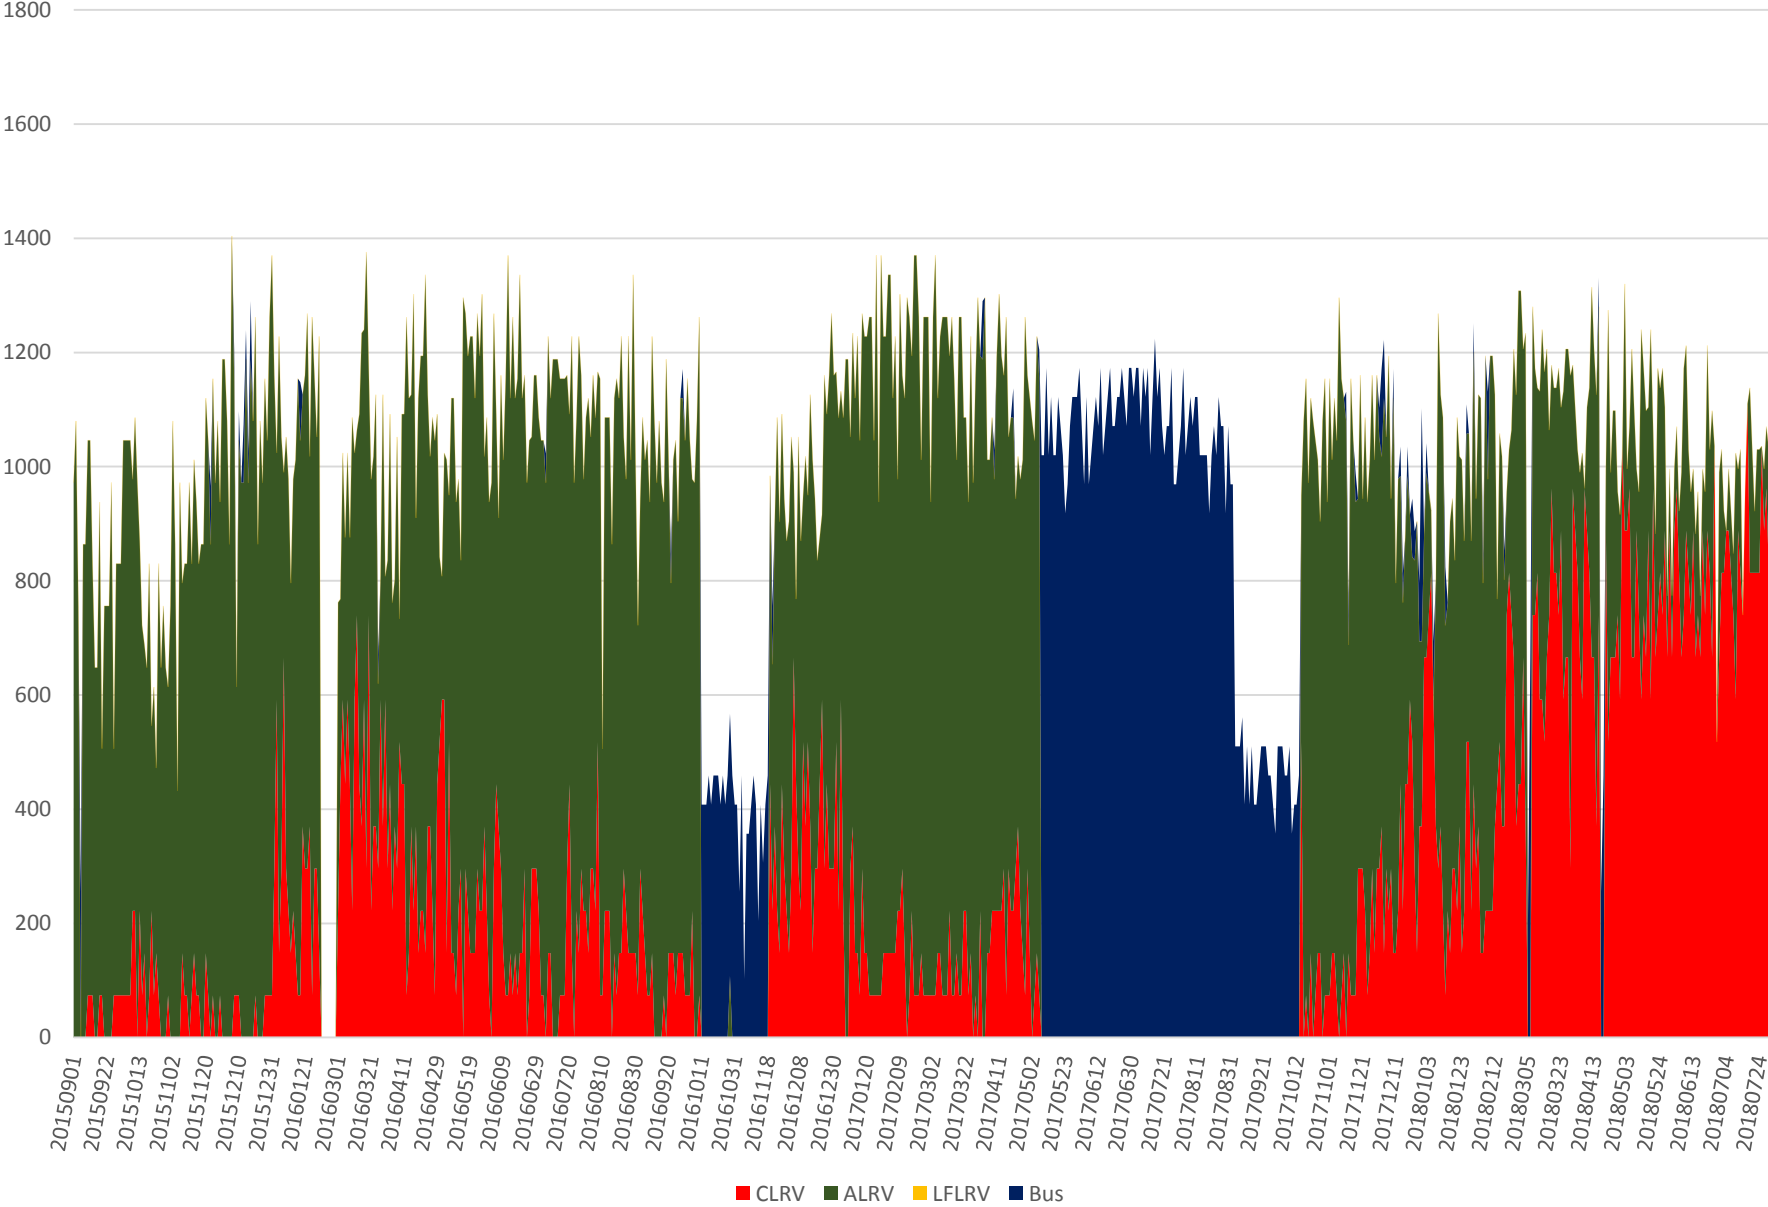

501 Queen Capacity at Woodbine/WB Sept 2015 to July 2018 600 to 700

501 Queen Capacity at Woodbine/WB Sept 2015 to July 2018 700 to 800

501 Queen Capacity at Woodbine/WB Sept 2015 to July 2018 800 to 900

501 Queen Capacity at Woodbine/WB Sept 2015 to July 2018 900 to 1000

501 Queen Capacity at Woodbine/WB Jan to July 2018 600 to 700

501 Queen Capacity at Woodbine/WB Jan to July 2018 700 to 800

501 Queen Capacity at Woodbine/WB Jan to July 2018 800 to 900

501 Queen Capacity at Woodbine/WB Jan to July 2018 900 to 1000