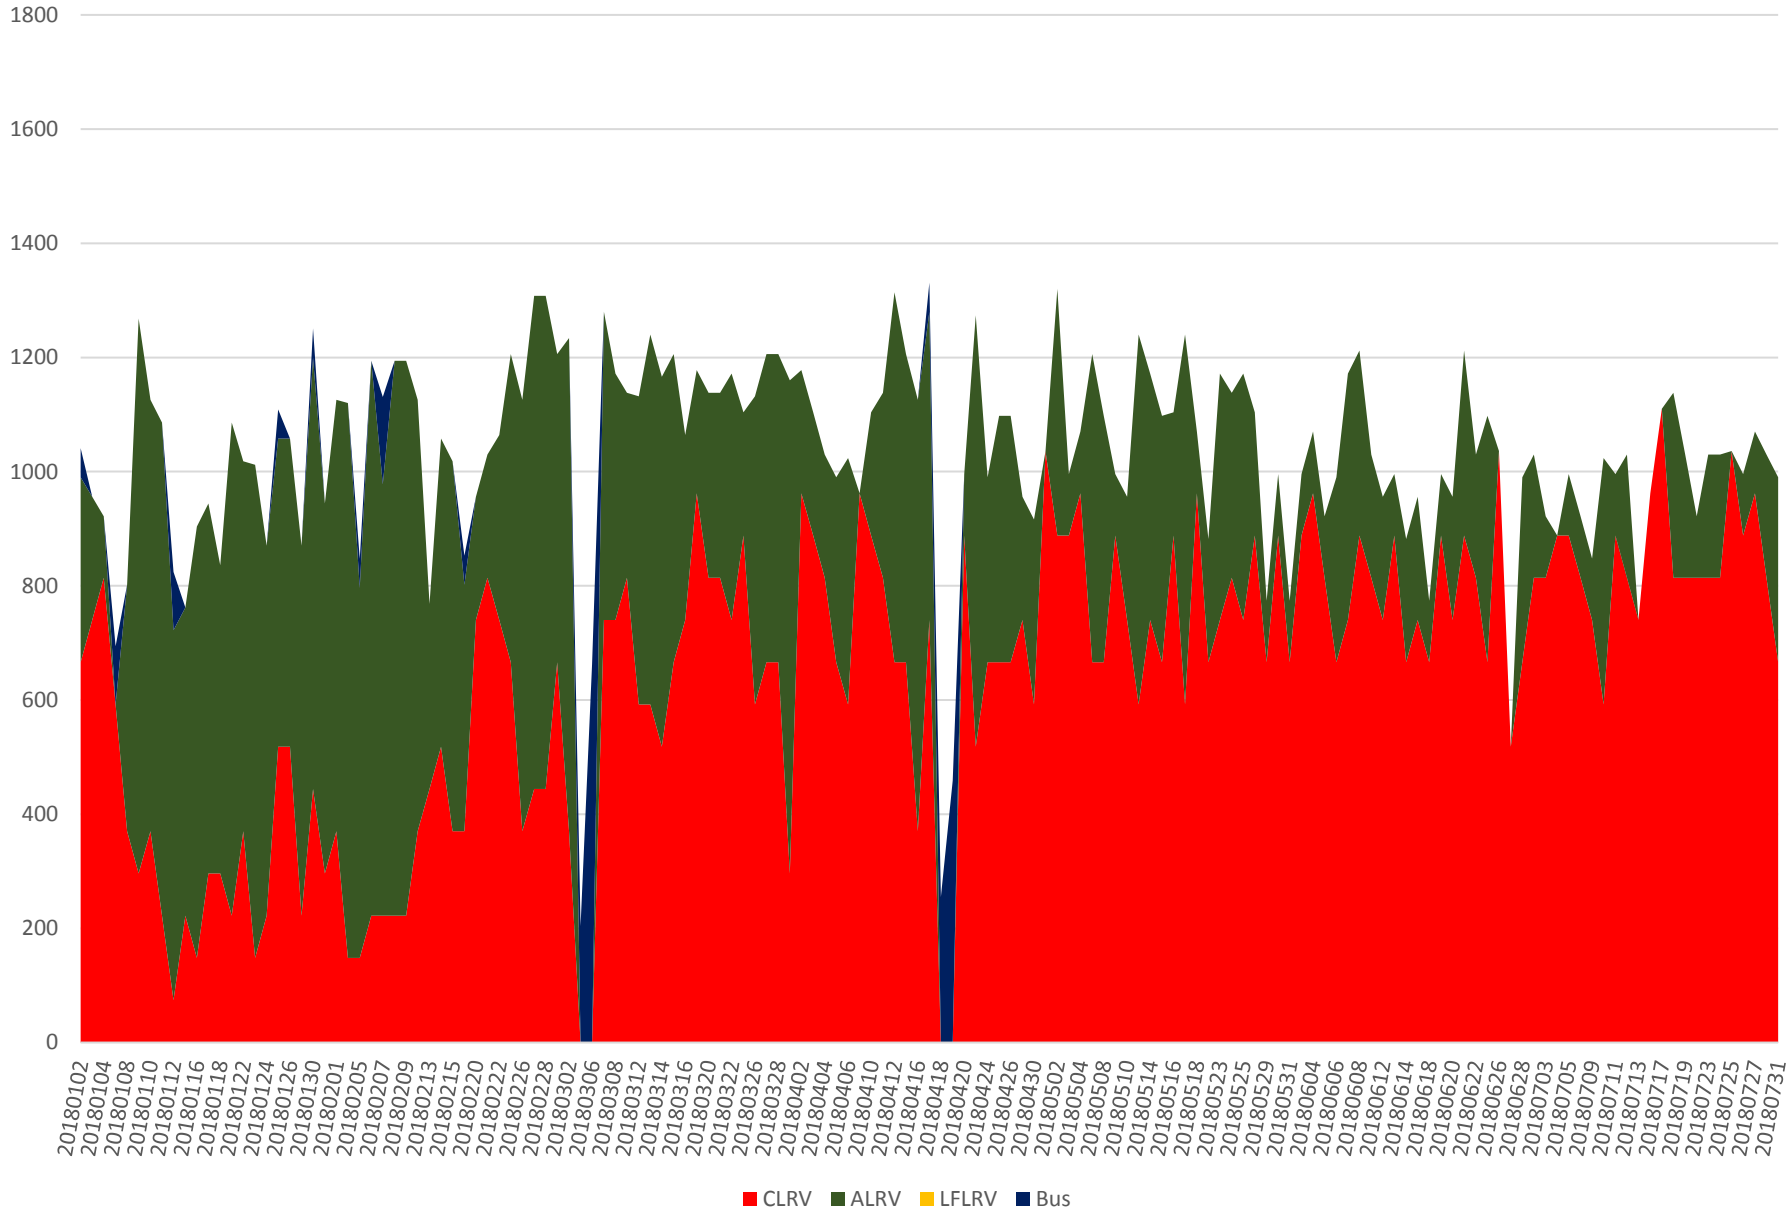

501 Queen Capacity at Woodbine/WB Sept 2015 to July 2018 600 to 700

501 Queen Capacity at Woodbine/WB Sept 2015 to July 2018 700 to 800

501 Queen Capacity at Woodbine/WB Sept 2015 to July 2018 800 to 900

501 Queen Capacity at Woodbine/WB Sept 2015 to July 2018 900 to 1000

501 Queen Capacity at Woodbine/WB Jan to July 2018 600 to 700

501 Queen Capacity at Woodbine/WB Jan to July 2018 700 to 800

501 Queen Capacity at Woodbine/WB Jan to July 2018 800 to 900

501 Queen Capacity at Woodbine/WB Jan to July 2018 900 to 1000