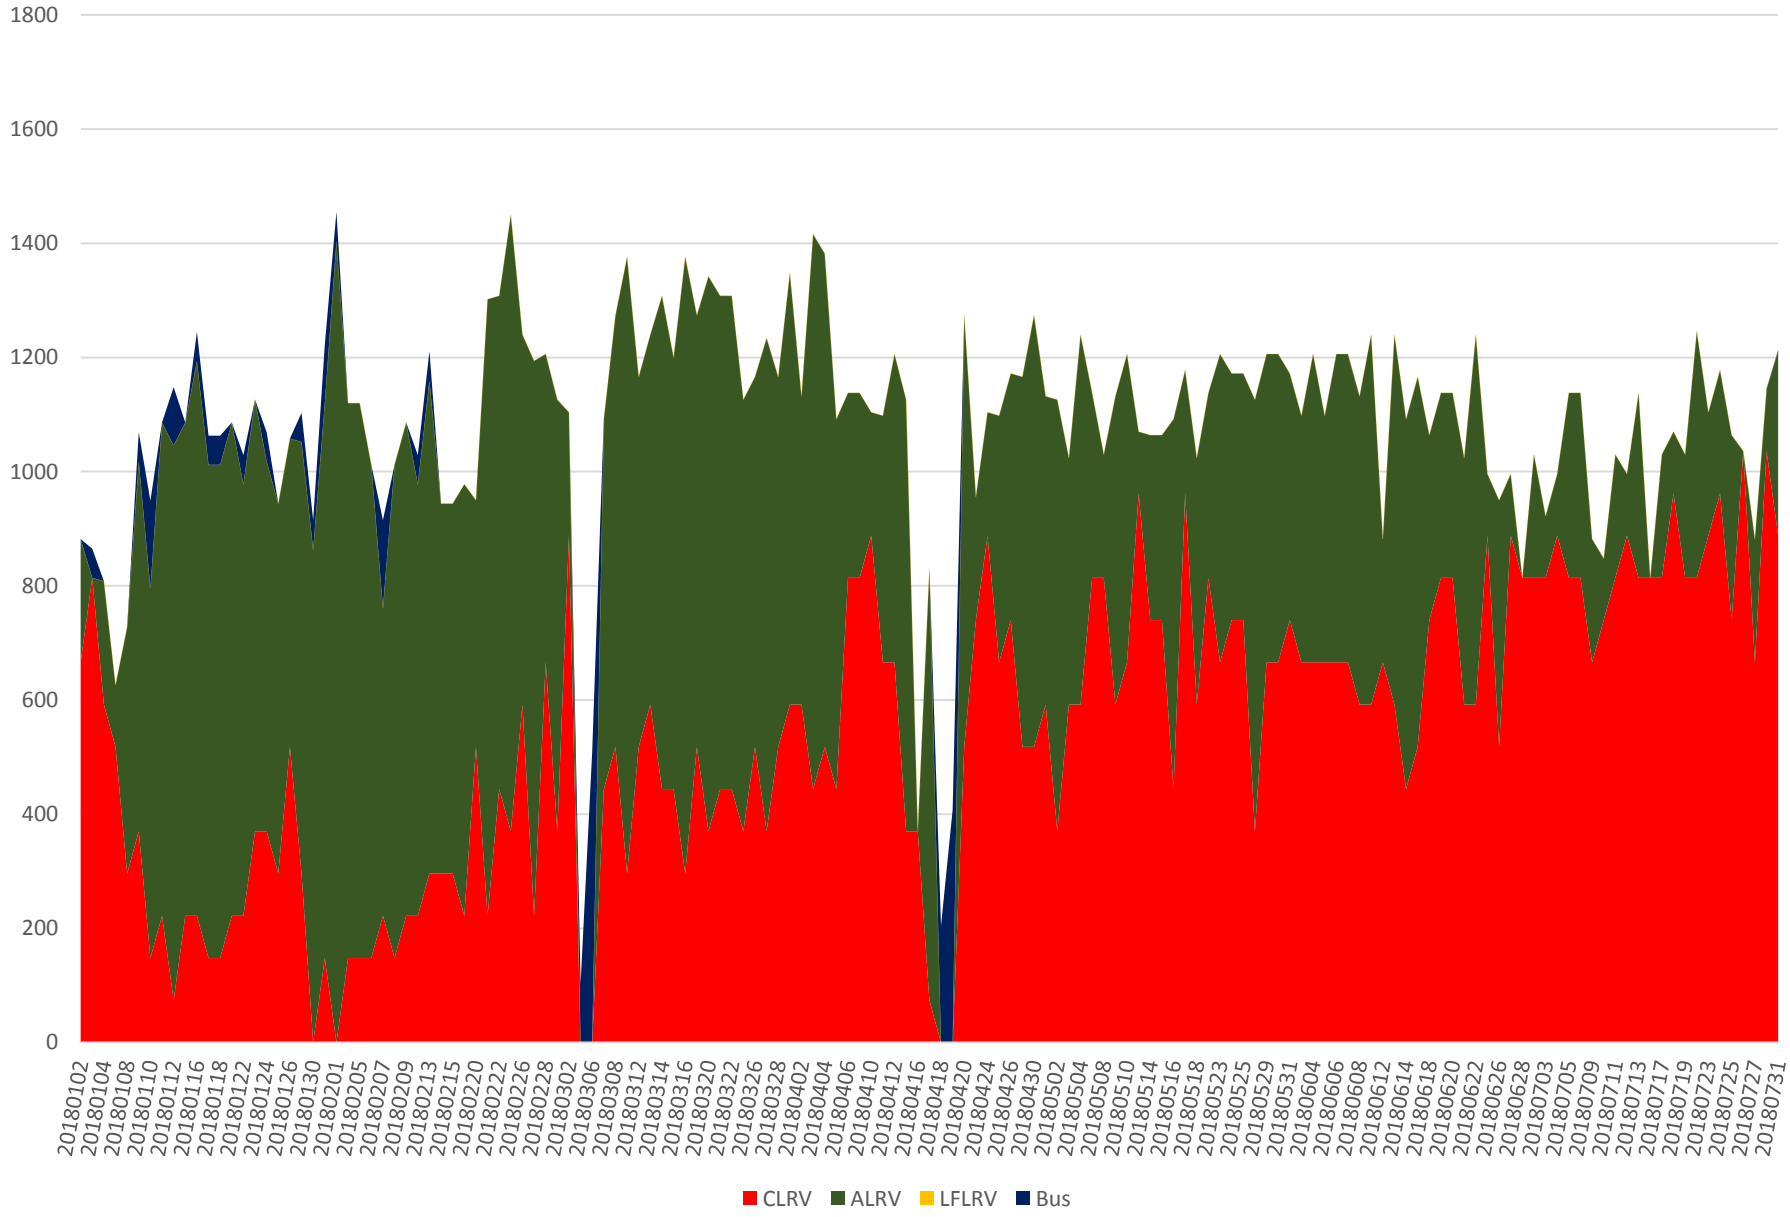

501 Queen Capacity at Woodbine/WB Sept 2015 to July 2018 600 to 700

501 Queen Capacity at Woodbine/WB Sept 2015 to July 2018 700 to 800

501 Queen Capacity at Woodbine/WB Sept 2015 to July 2018 800 to 900

501 Queen Capacity at Woodbine/WB Sept 2015 to July 2018 900 to 1000

501 Queen Capacity at Woodbine/WB Jan to July 2018 600 to 700

501 Queen Capacity at Woodbine/WB Jan to July 2018 700 to 800

501 Queen Capacity at Woodbine/WB Jan to July 2018 800 to 900

501 Queen Capacity at Woodbine/WB Jan to July 2018 900 to 1000