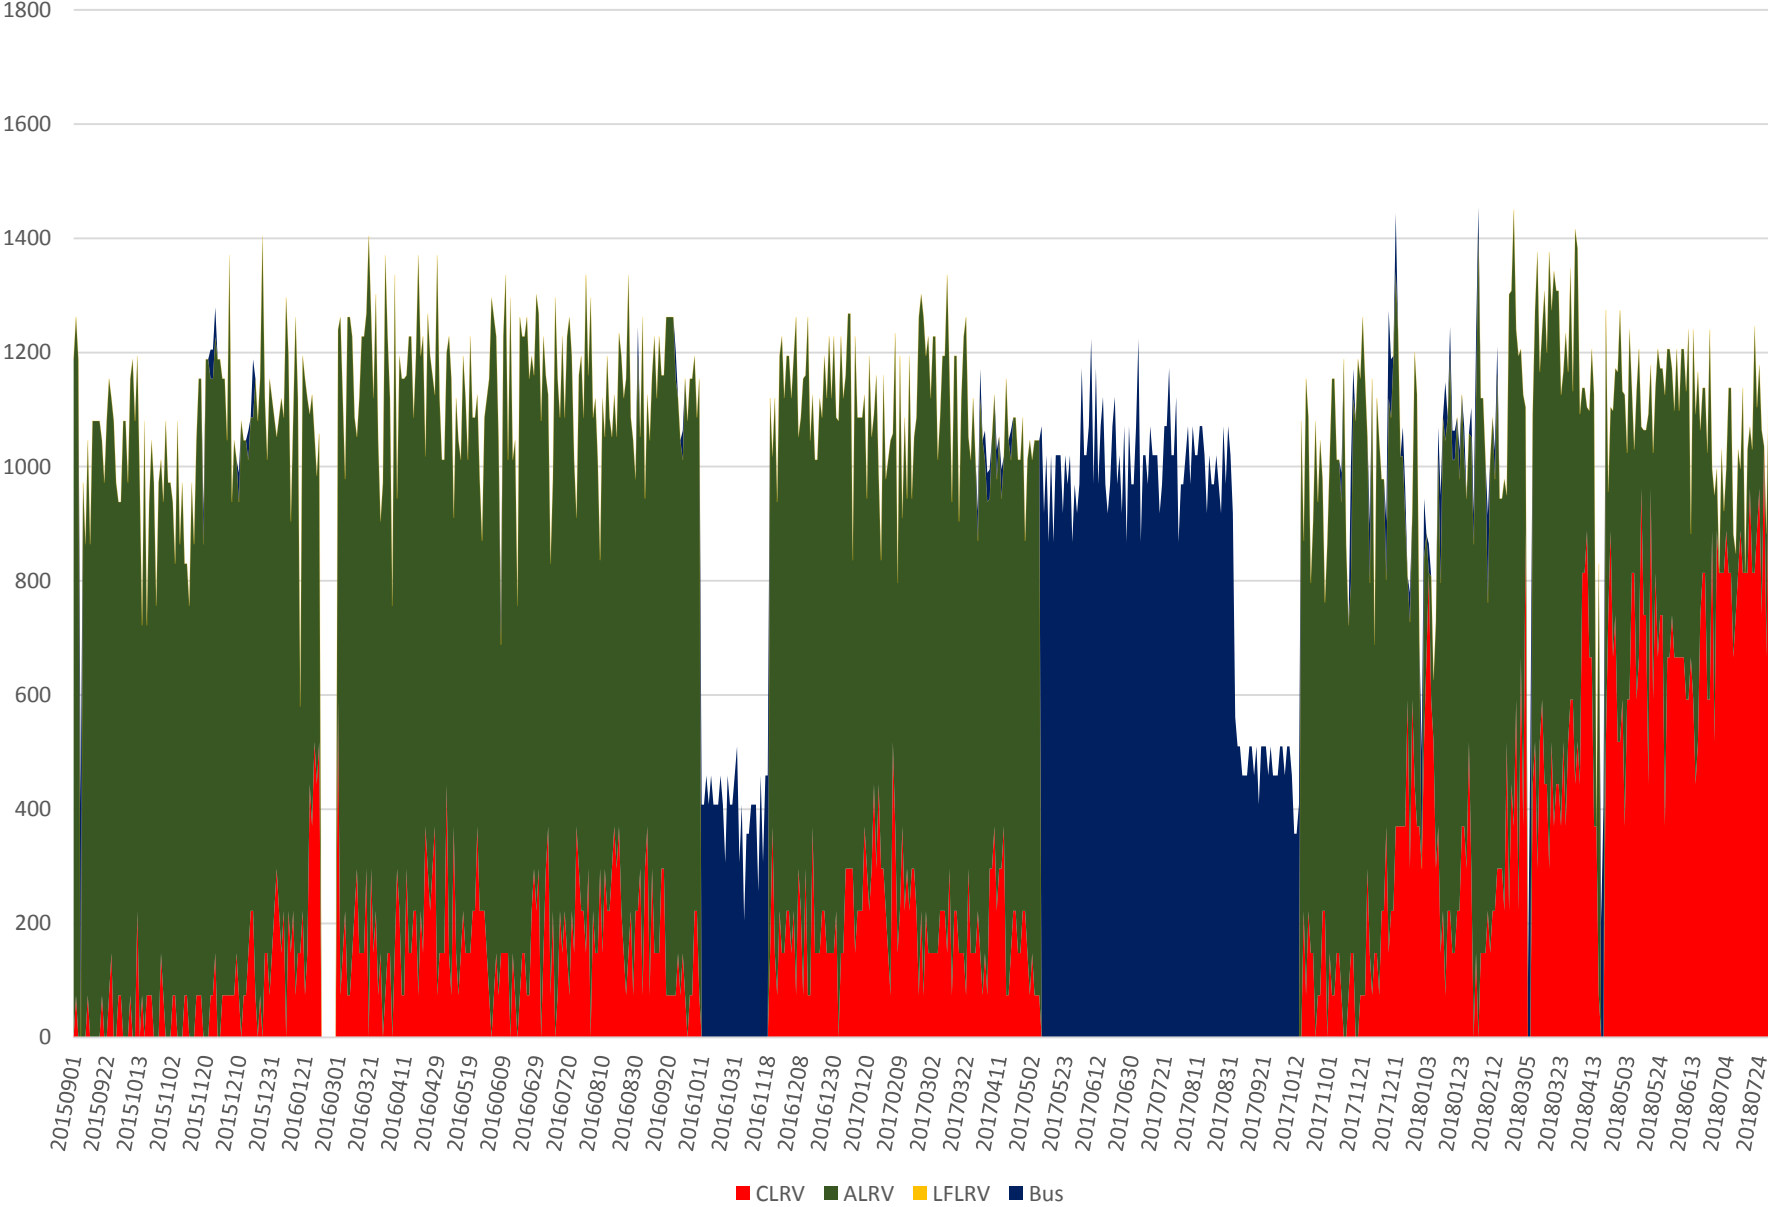

501 Queen Capacity at Woodbine/WB Sept 2015 to July 2018 600 to 700

501 Queen Capacity at Woodbine/WB Sept 2015 to July 2018 700 to 800

501 Queen Capacity at Woodbine/WB Sept 2015 to July 2018 800 to 900

501 Queen Capacity at Woodbine/WB Sept 2015 to July 2018 900 to 1000

501 Queen Capacity at Woodbine/WB Jan to July 2018 600 to 700

501 Queen Capacity at Woodbine/WB Jan to July 2018 700 to 800

501 Queen Capacity at Woodbine/WB Jan to July 2018 800 to 900

501 Queen Capacity at Woodbine/WB Jan to July 2018 900 to 1000