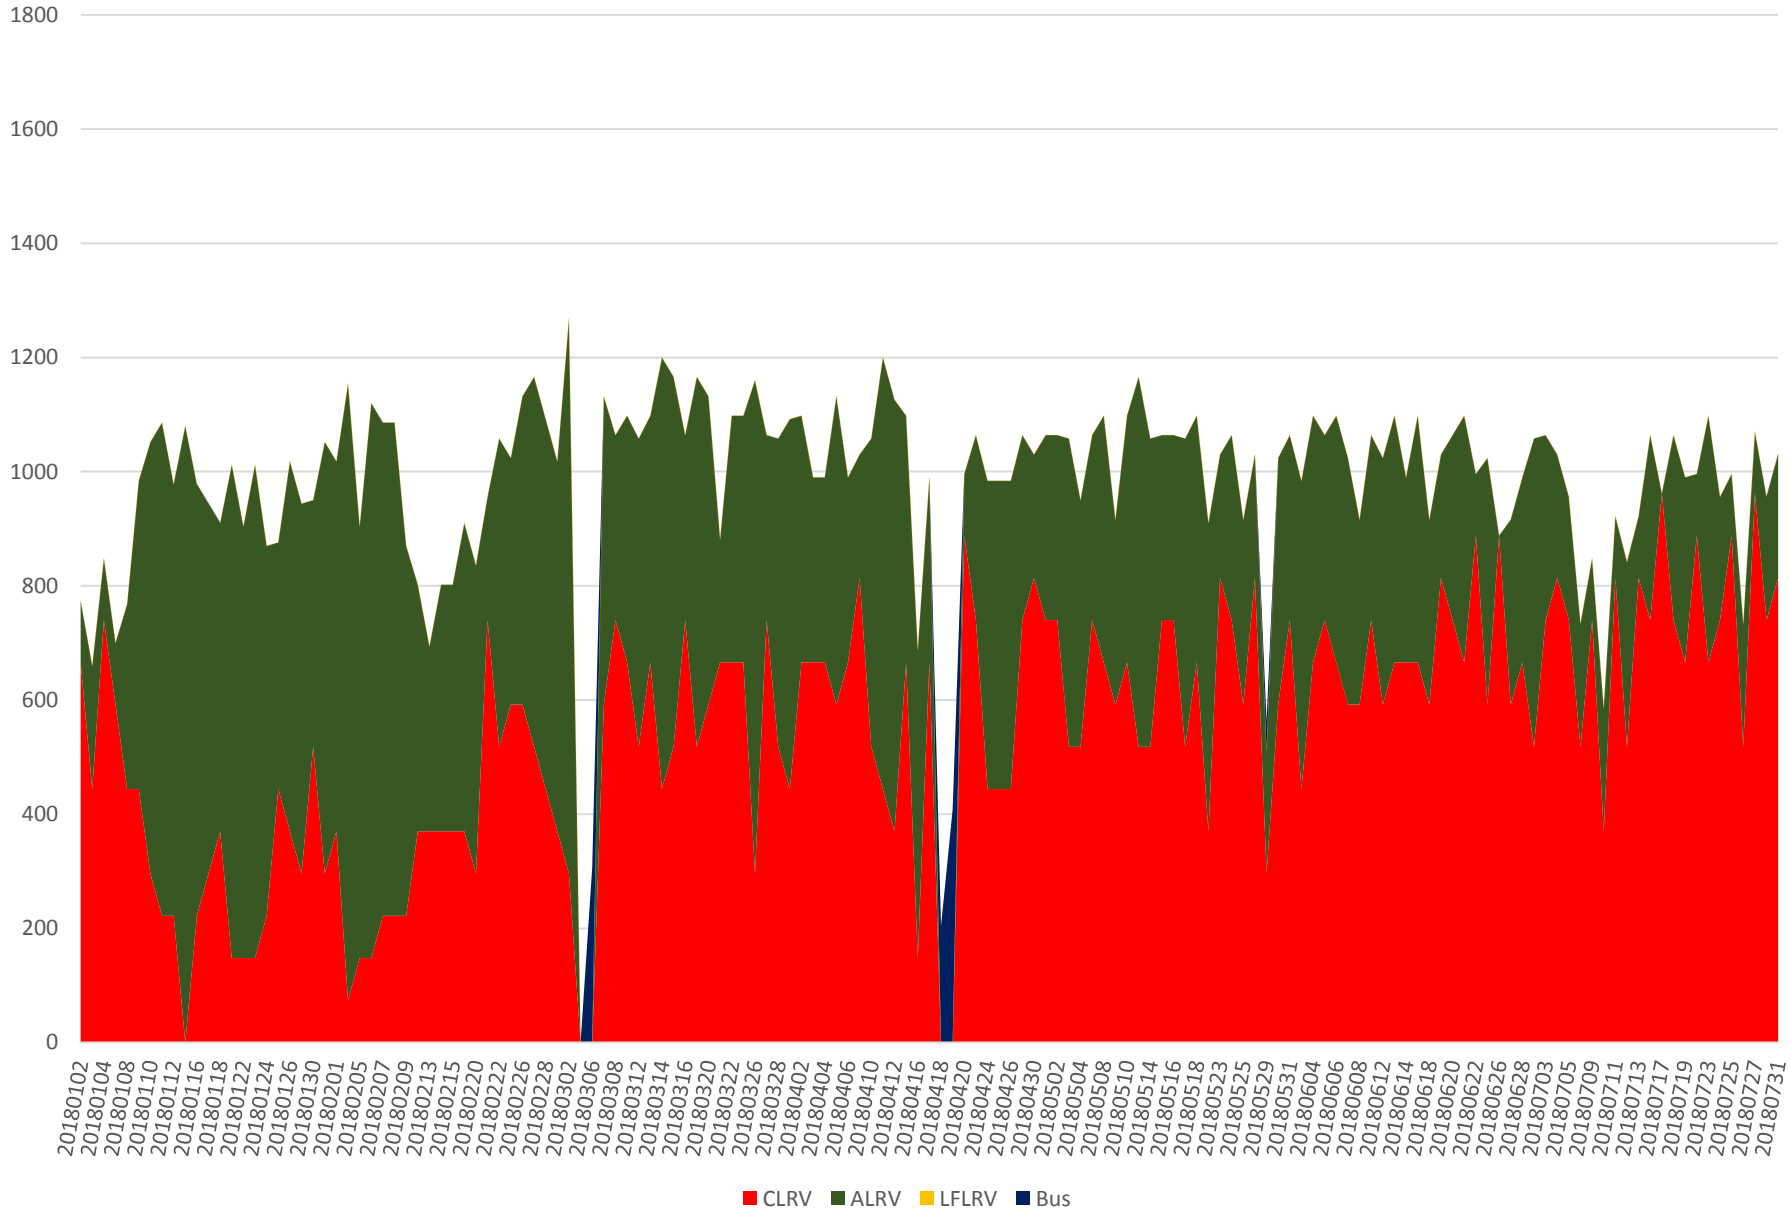

501 Queen Capacity at Woodbine/WB Sept 2015 to July 2018 600 to 700

501 Queen Capacity at Woodbine/WB Sept 2015 to July 2018 700 to 800

501 Queen Capacity at Woodbine/WB Sept 2015 to July 2018 800 to 900

501 Queen Capacity at Woodbine/WB Sept 2015 to July 2018 900 to 1000

501 Queen Capacity at Woodbine/WB Jan to July 2018 600 to 700

501 Queen Capacity at Woodbine/WB Jan to July 2018 700 to 800

501 Queen Capacity at Woodbine/WB Jan to July 2018 800 to 900

501 Queen Capacity at Woodbine/WB Jan to July 2018 900 to 1000