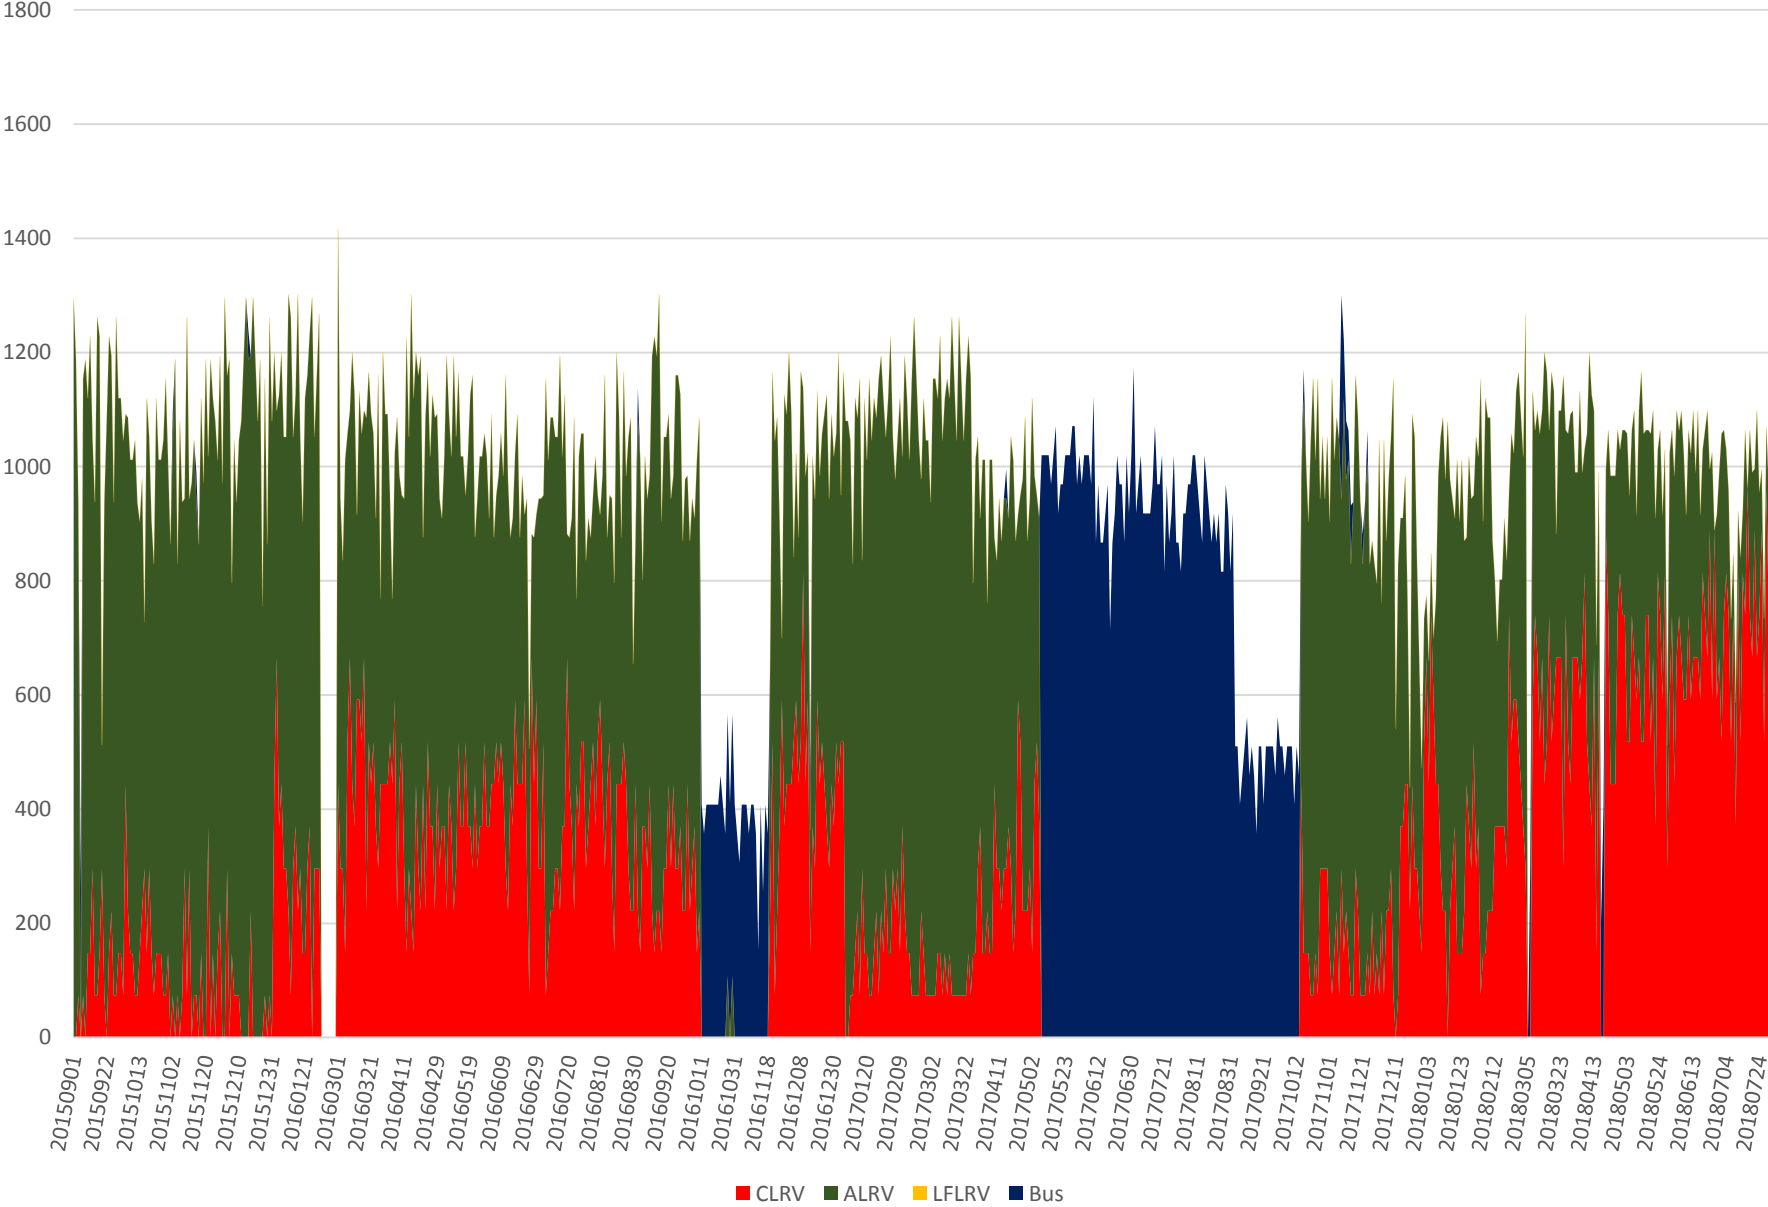

501 Queen Capacity at Woodbine/WB Sept 2015 to July 2018 600 to 700

501 Queen Capacity at Woodbine/WB Sept 2015 to July 2018 700 to 800

501 Queen Capacity at Woodbine/WB Sept 2015 to July 2018 800 to 900

501 Queen Capacity at Woodbine/WB Sept 2015 to July 2018 900 to 1000

501 Queen Capacity at Woodbine/WB Jan to July 2018 600 to 700

501 Queen Capacity at Woodbine/WB Jan to July 2018 700 to 800

501 Queen Capacity at Woodbine/WB Jan to July 2018 800 to 900

501 Queen Capacity at Woodbine/WB Jan to July 2018 900 to 1000