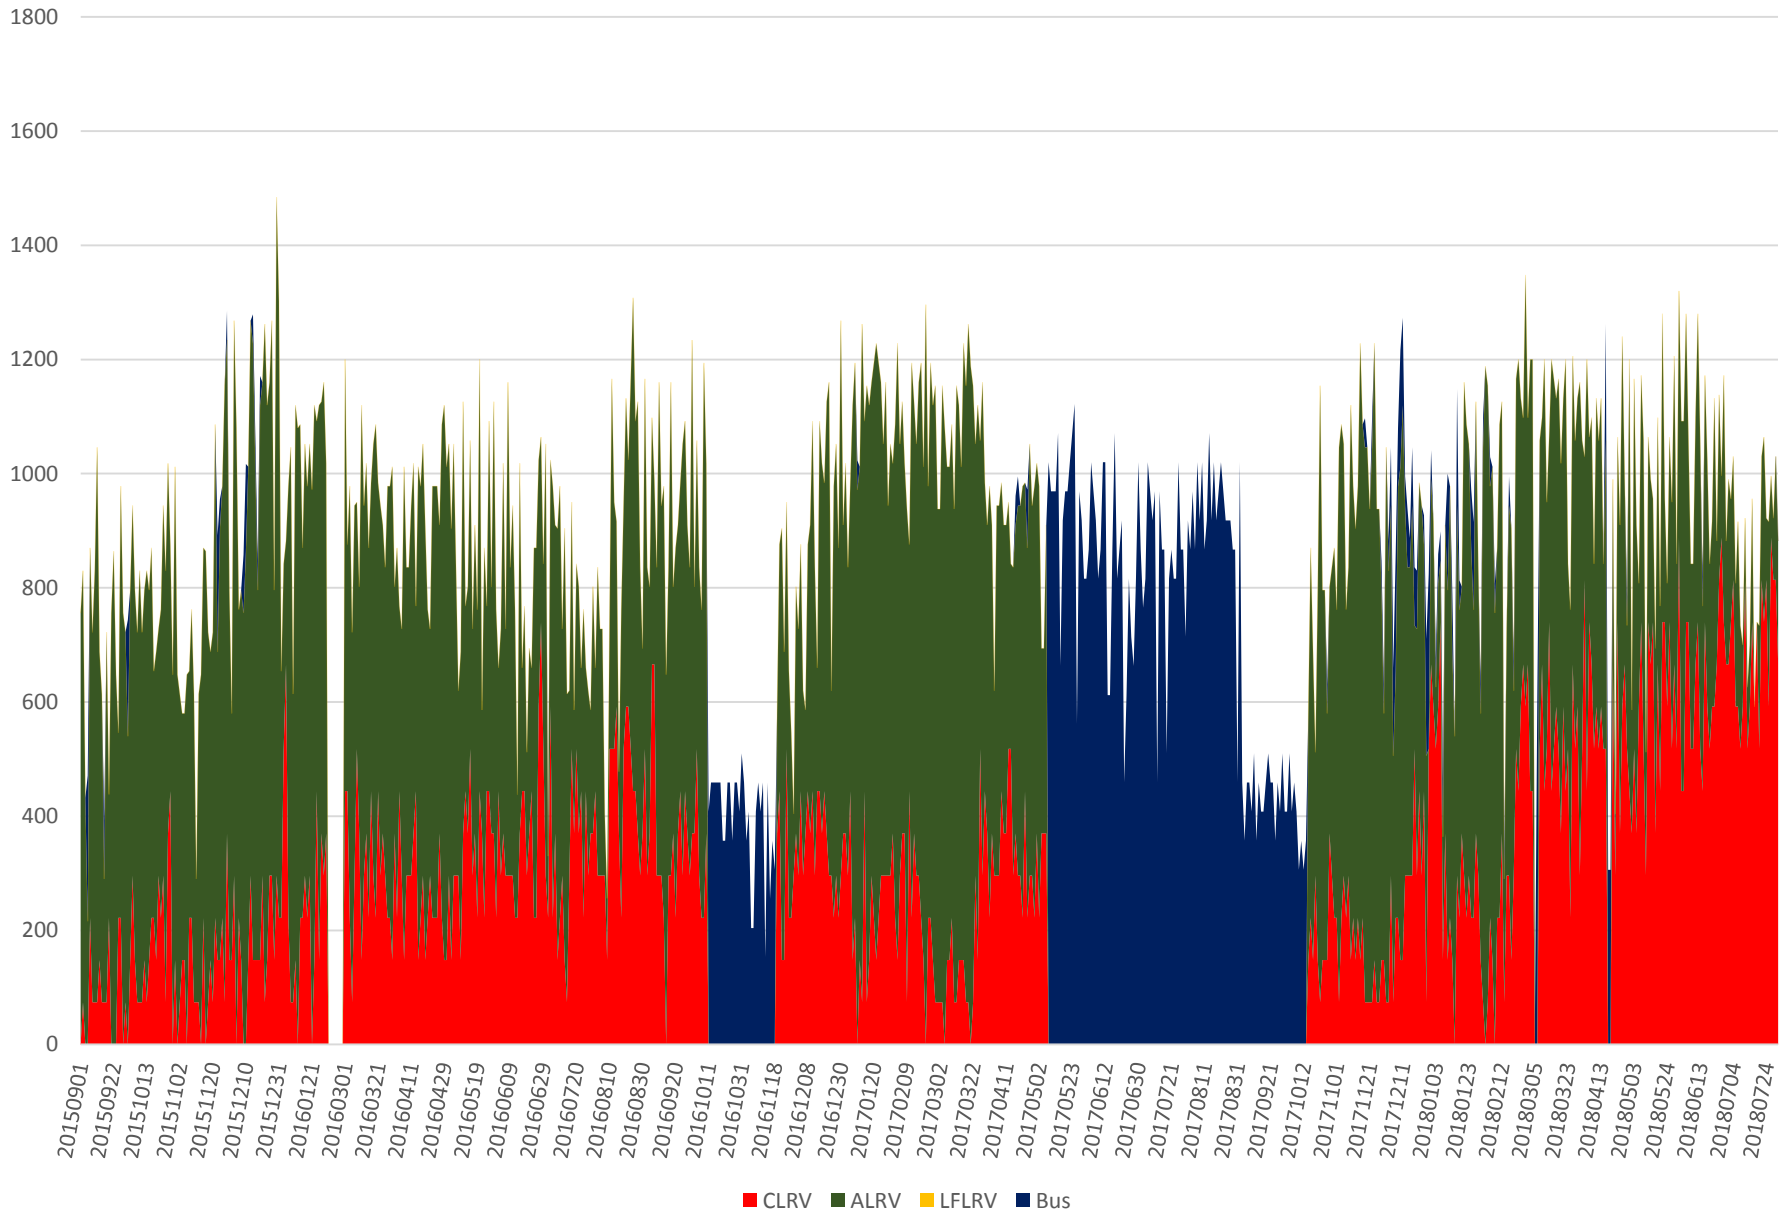

501 Queen Capacity at Woodbine/WB Sept 2015 to July 2018 600 to 700

501 Queen Capacity at Woodbine/WB Sept 2015 to July 2018 700 to 800

501 Queen Capacity at Woodbine/WB Sept 2015 to July 2018 800 to 900

501 Queen Capacity at Woodbine/WB Sept 2015 to July 2018 900 to 1000

501 Queen Capacity at Woodbine/WB Jan to July 2018 600 to 700

501 Queen Capacity at Woodbine/WB Jan to July 2018 700 to 800

501 Queen Capacity at Woodbine/WB Jan to July 2018 800 to 900

501 Queen Capacity at Woodbine/WB Jan to July 2018 900 to 1000