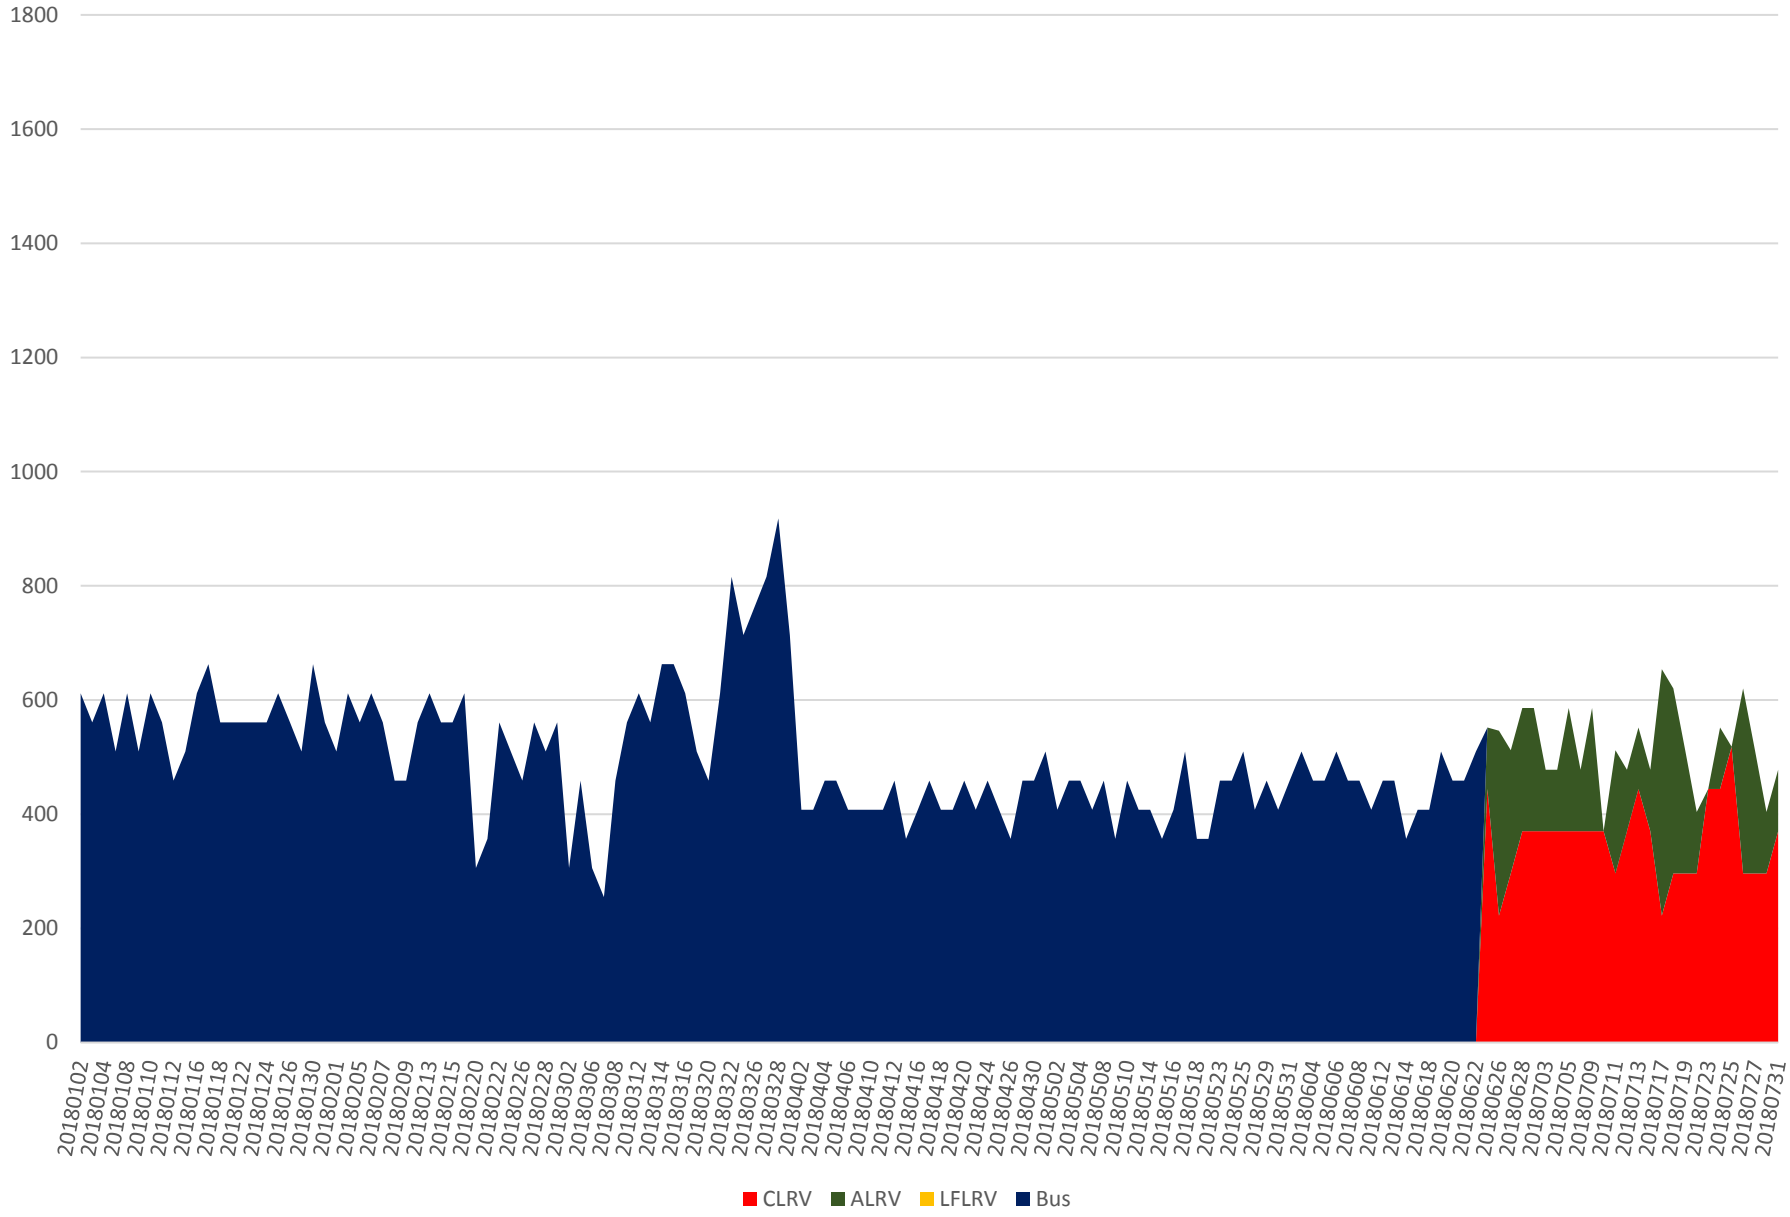

501 Queen Capacity at RoyalYork/EB Sept 2015 to July 2018 600 to 700

501 Queen Capacity at RoyalYork/EB Sept 2015 to July 2018 700 to 800

501 Queen Capacity at RoyalYork/EB Sept 2015 to July 2018 800 to 900

501 Queen Capacity at RoyalYork/EB Sept 2015 to July 2018 900 to 1000

501 Queen Capacity at RoyalYork/EB Jan to July 2018 600 to 700

501 Queen Capacity at RoyalYork/EB Jan to July 2018 700 to 800

501 Queen Capacity at RoyalYork/EB Jan to July 2018 800 to 900

501 Queen Capacity at RoyalYork/EB Jan to July 2018 900 to 1000