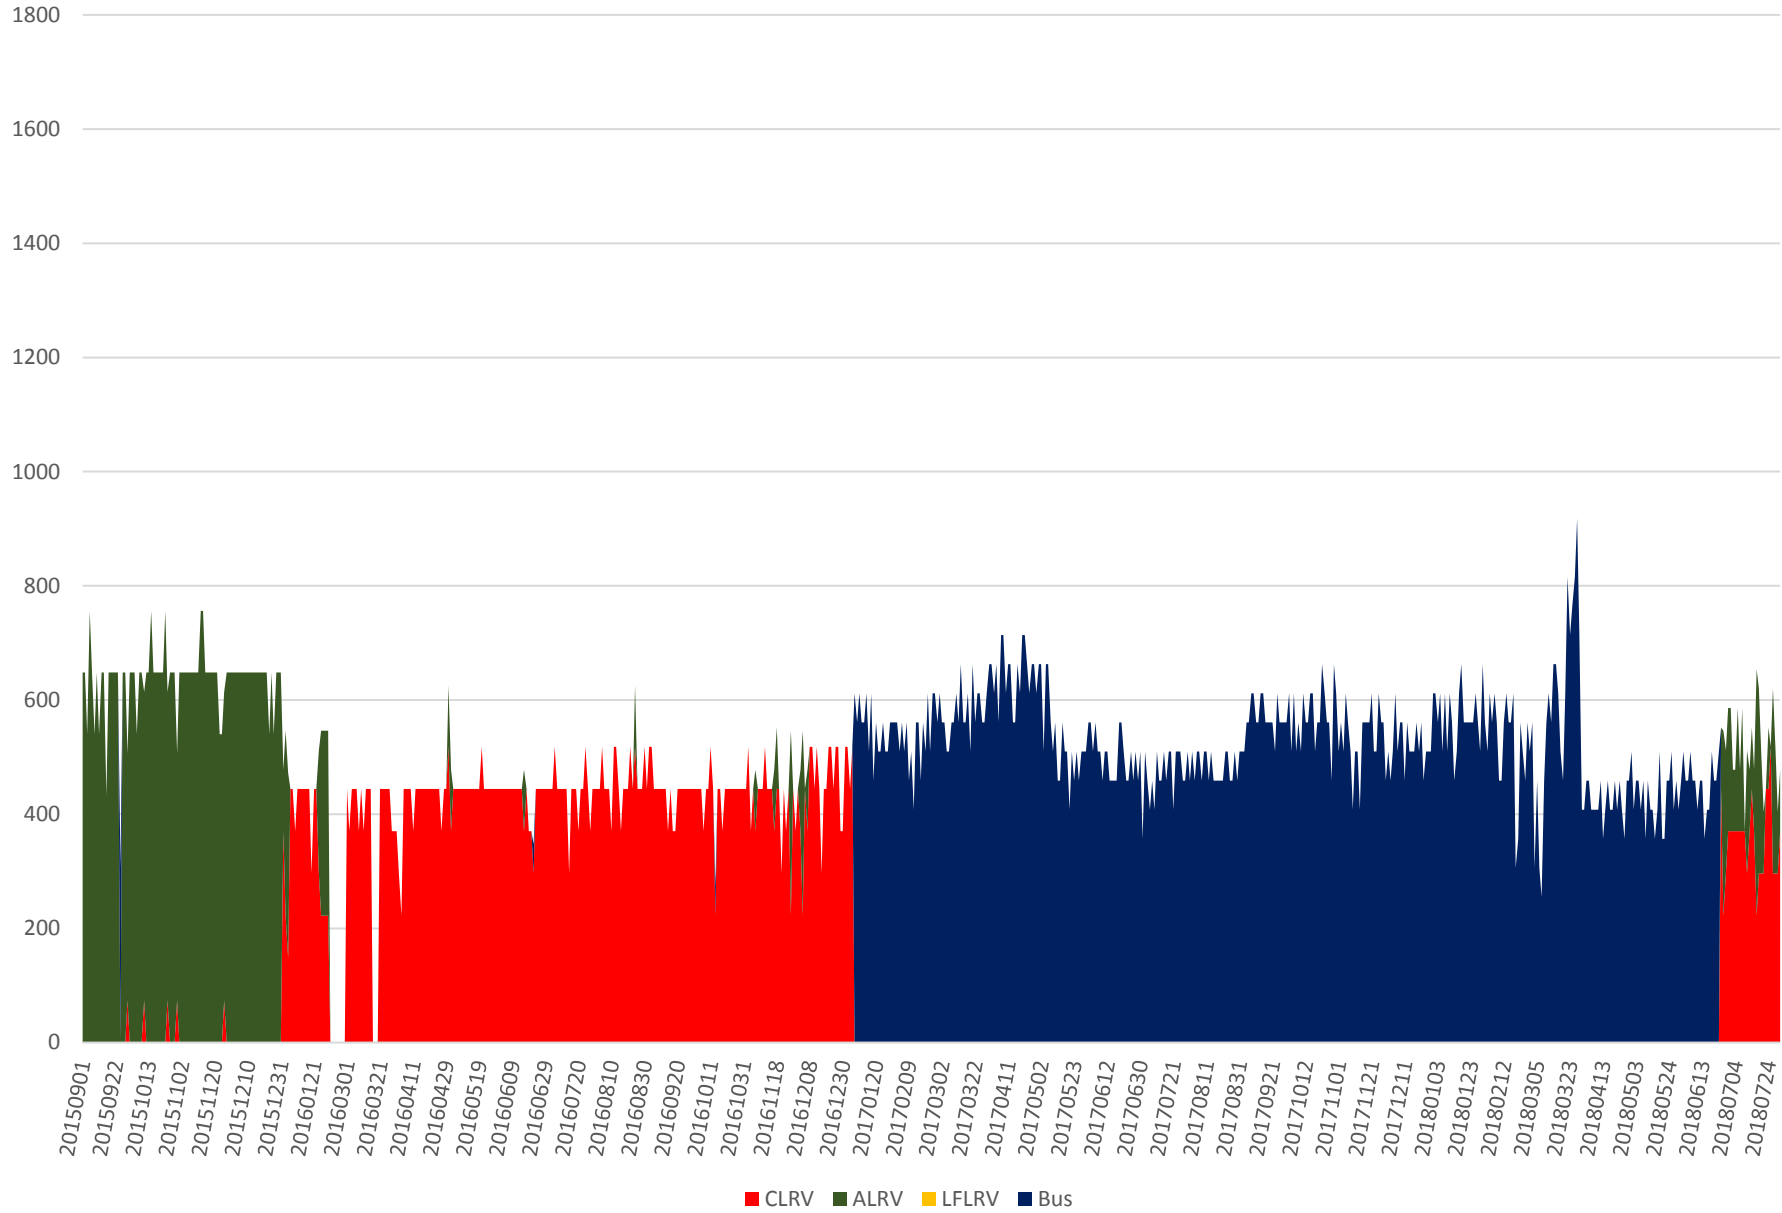

501 Queen Capacity at RoyalYork/EB Sept 2015 to July 2018 600 to 700

501 Queen Capacity at RoyalYork/EB Sept 2015 to July 2018 700 to 800

501 Queen Capacity at RoyalYork/EB Sept 2015 to July 2018 800 to 900

501 Queen Capacity at RoyalYork/EB Sept 2015 to July 2018 900 to 1000

501 Queen Capacity at RoyalYork/EB Jan to July 2018 600 to 700

501 Queen Capacity at RoyalYork/EB Jan to July 2018 700 to 800

501 Queen Capacity at RoyalYork/EB Jan to July 2018 800 to 900

501 Queen Capacity at RoyalYork/EB Jan to July 2018 900 to 1000