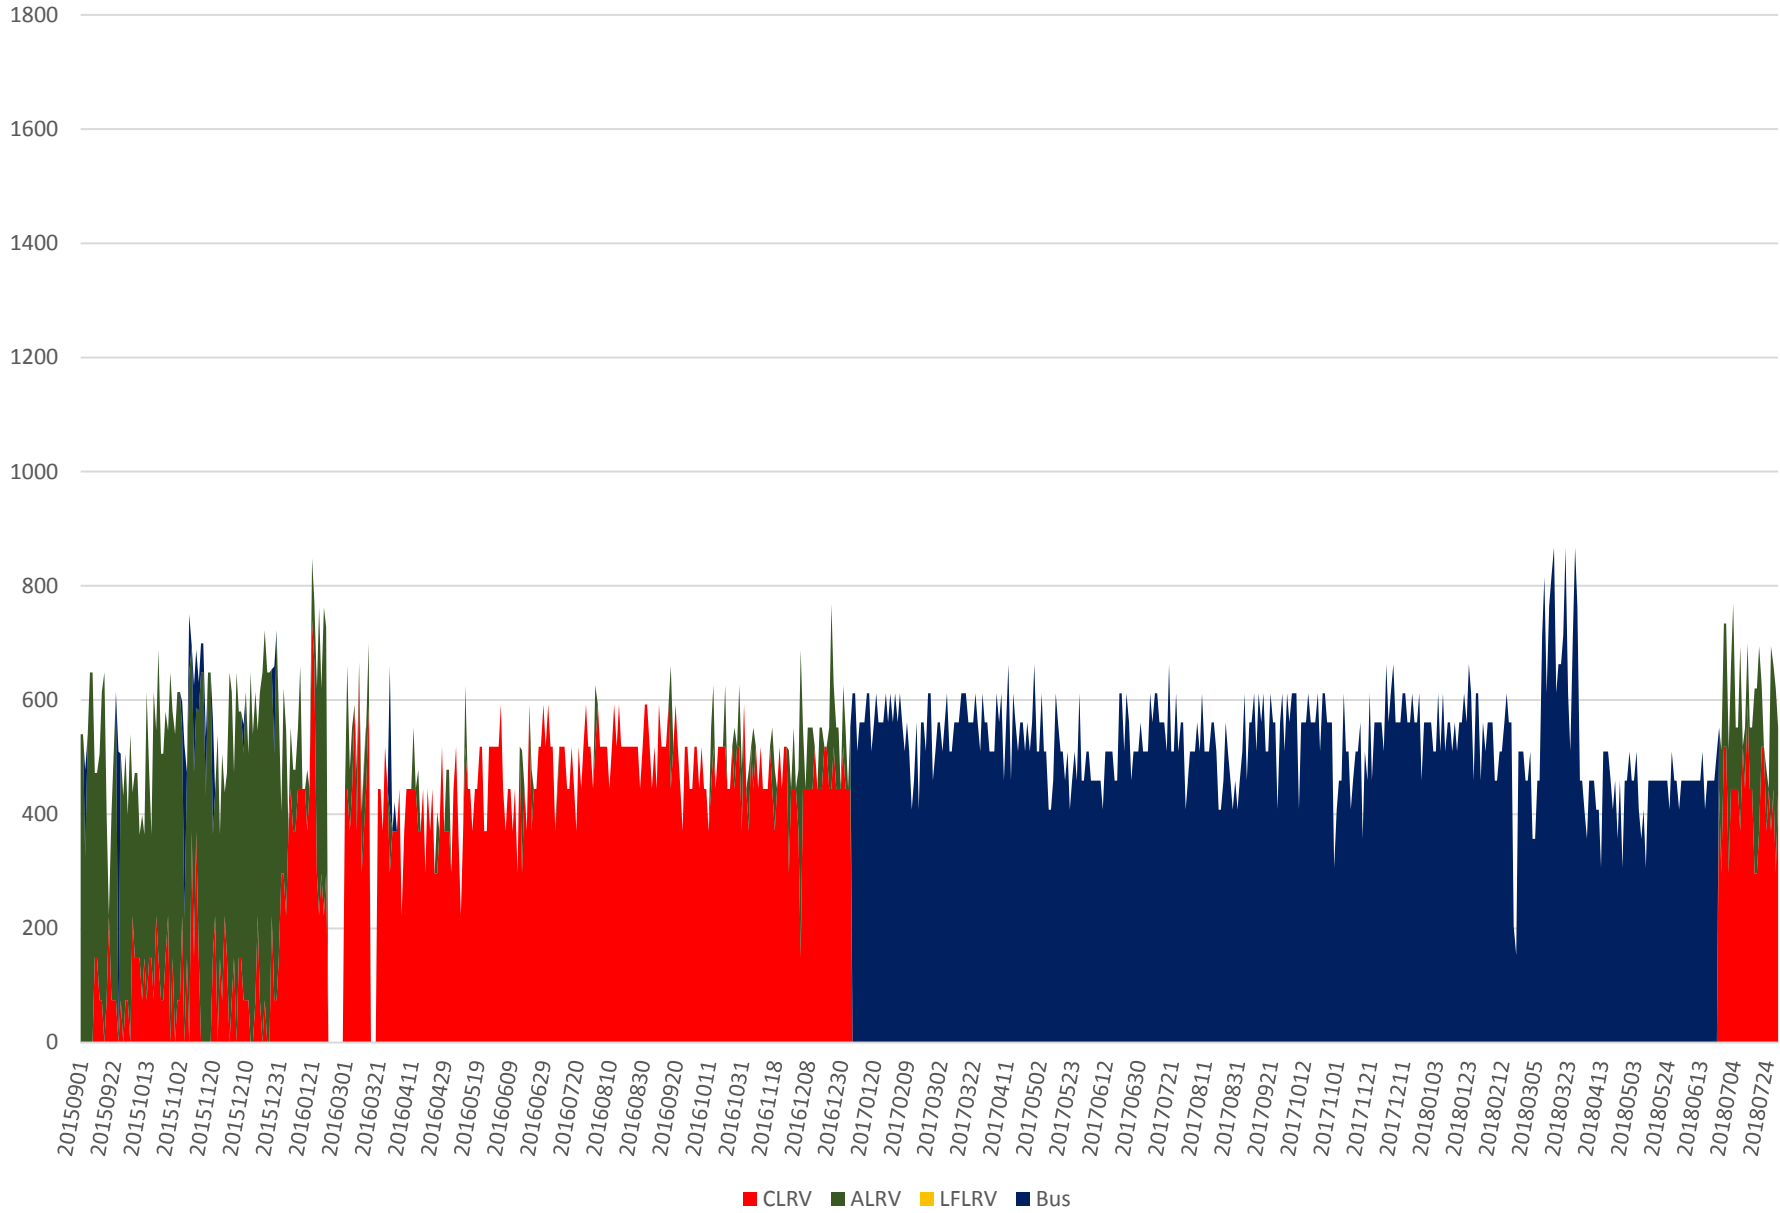

501 Queen Capacity at RoyalYork/EB Sept 2015 to July 2018 600 to 700

501 Queen Capacity at RoyalYork/EB Sept 2015 to July 2018 700 to 800

501 Queen Capacity at RoyalYork/EB Sept 2015 to July 2018 800 to 900

501 Queen Capacity at RoyalYork/EB Sept 2015 to July 2018 900 to 1000

501 Queen Capacity at RoyalYork/EB Jan to July 2018 600 to 700

501 Queen Capacity at RoyalYork/EB Jan to July 2018 700 to 800

501 Queen Capacity at RoyalYork/EB Jan to July 2018 800 to 900

501 Queen Capacity at RoyalYork/EB Jan to July 2018 900 to 1000