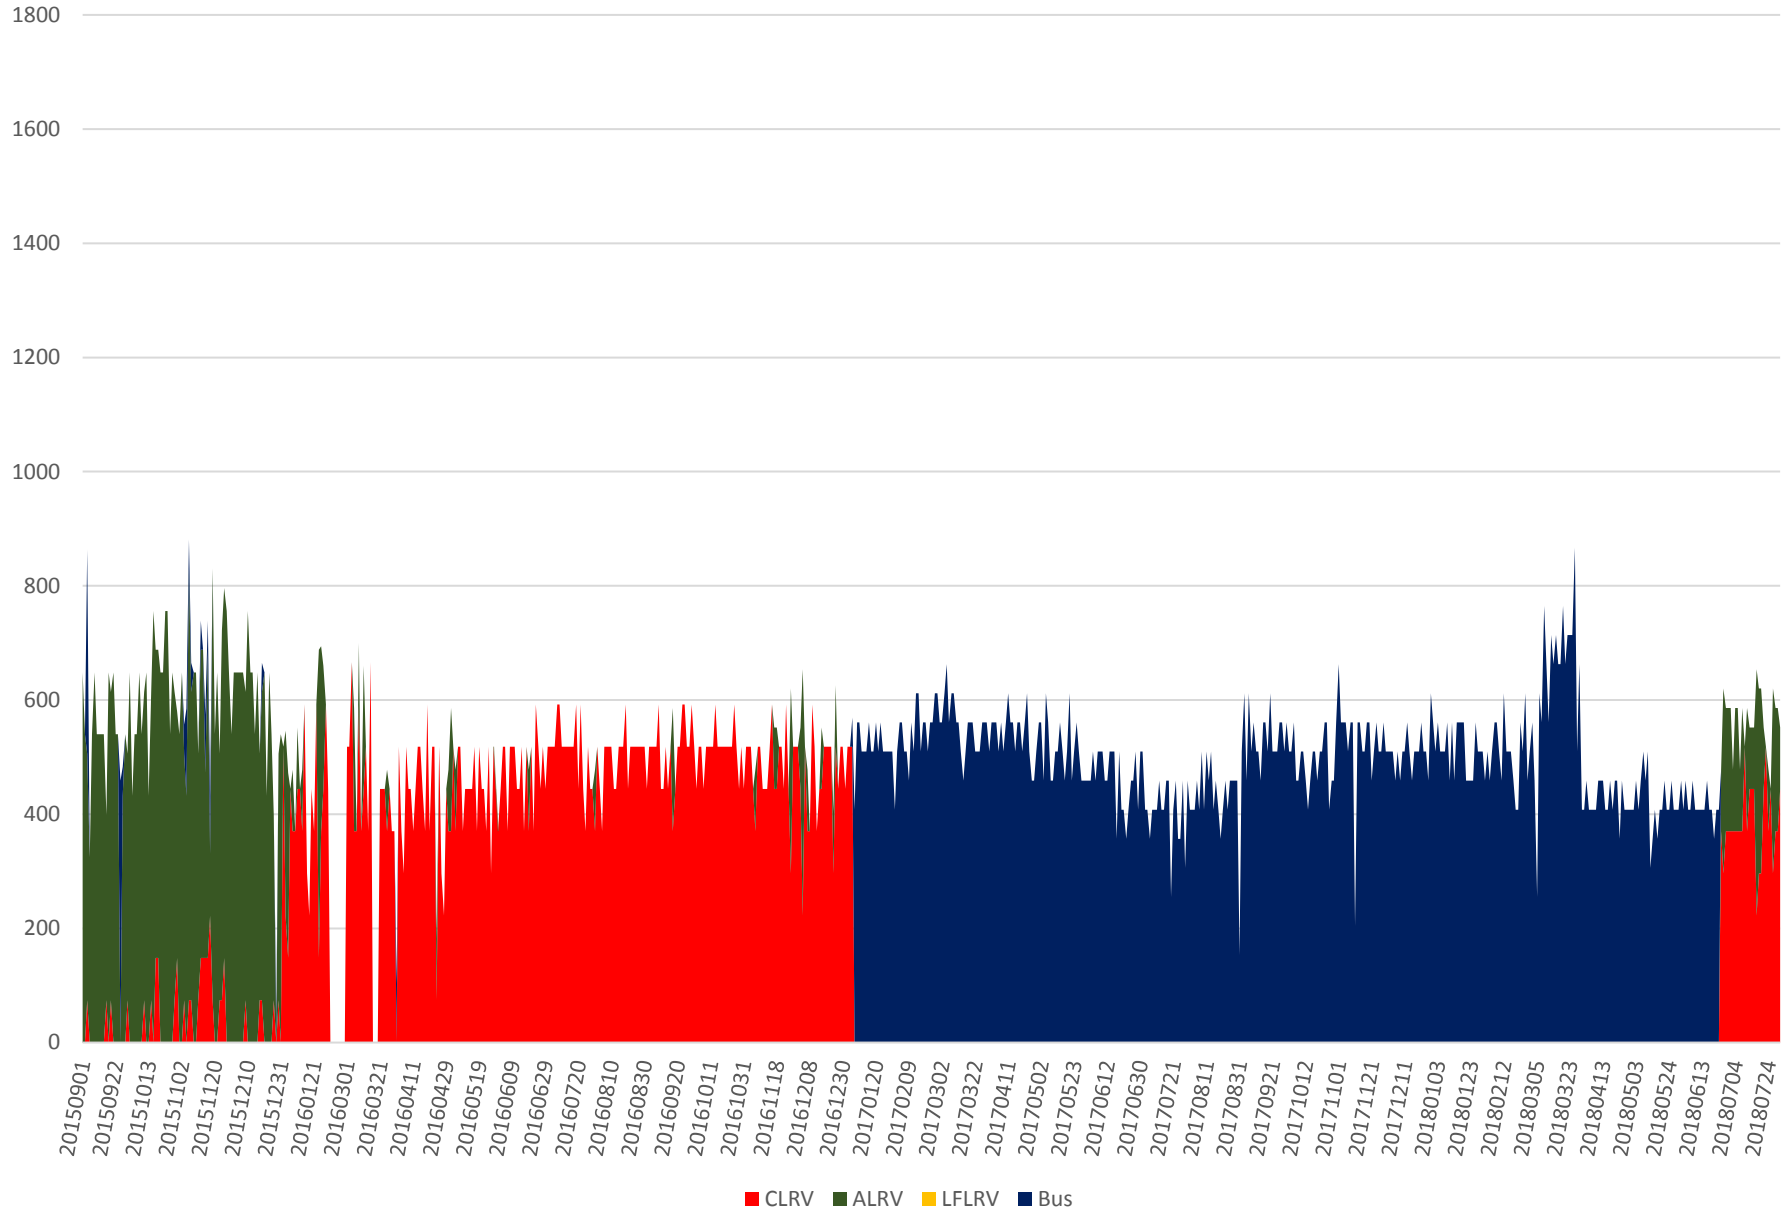

501 Queen Capacity at RoyalYork/EB Sept 2015 to July 2018 600 to 700

501 Queen Capacity at RoyalYork/EB Sept 2015 to July 2018 700 to 800

501 Queen Capacity at RoyalYork/EB Sept 2015 to July 2018 800 to 900

501 Queen Capacity at RoyalYork/EB Sept 2015 to July 2018 900 to 1000

501 Queen Capacity at RoyalYork/EB Jan to July 2018 600 to 700

501 Queen Capacity at RoyalYork/EB Jan to July 2018 700 to 800

501 Queen Capacity at RoyalYork/EB Jan to July 2018 800 to 900

501 Queen Capacity at RoyalYork/EB Jan to July 2018 900 to 1000