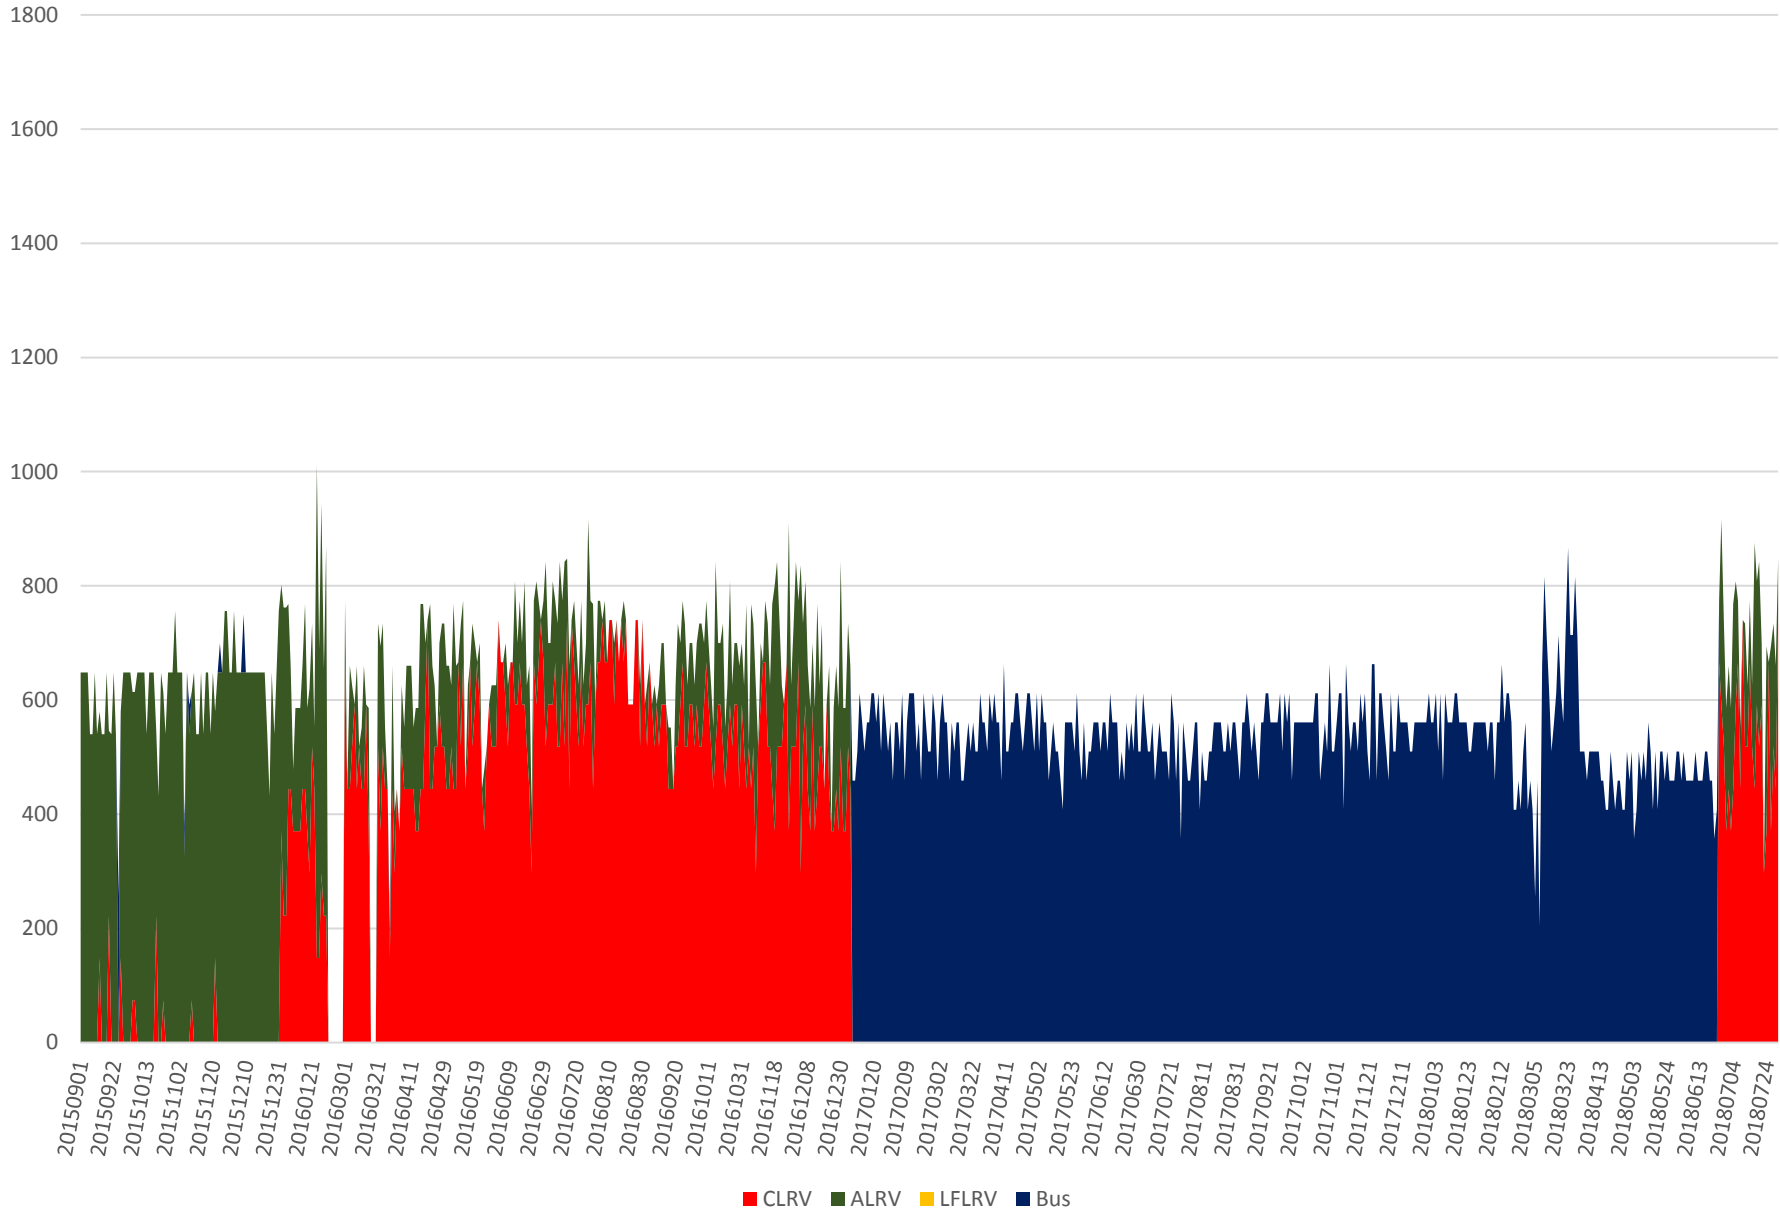

501 Queen Capacity at RoyalYork/EB Sept 2015 to July 2018 600 to 700

501 Queen Capacity at RoyalYork/EB Sept 2015 to July 2018 700 to 800

501 Queen Capacity at RoyalYork/EB Sept 2015 to July 2018 800 to 900

501 Queen Capacity at RoyalYork/EB Sept 2015 to July 2018 900 to 1000

501 Queen Capacity at RoyalYork/EB Jan to July 2018 600 to 700

501 Queen Capacity at RoyalYork/EB Jan to July 2018 700 to 800

501 Queen Capacity at RoyalYork/EB Jan to July 2018 800 to 900

501 Queen Capacity at RoyalYork/EB Jan to July 2018 900 to 1000