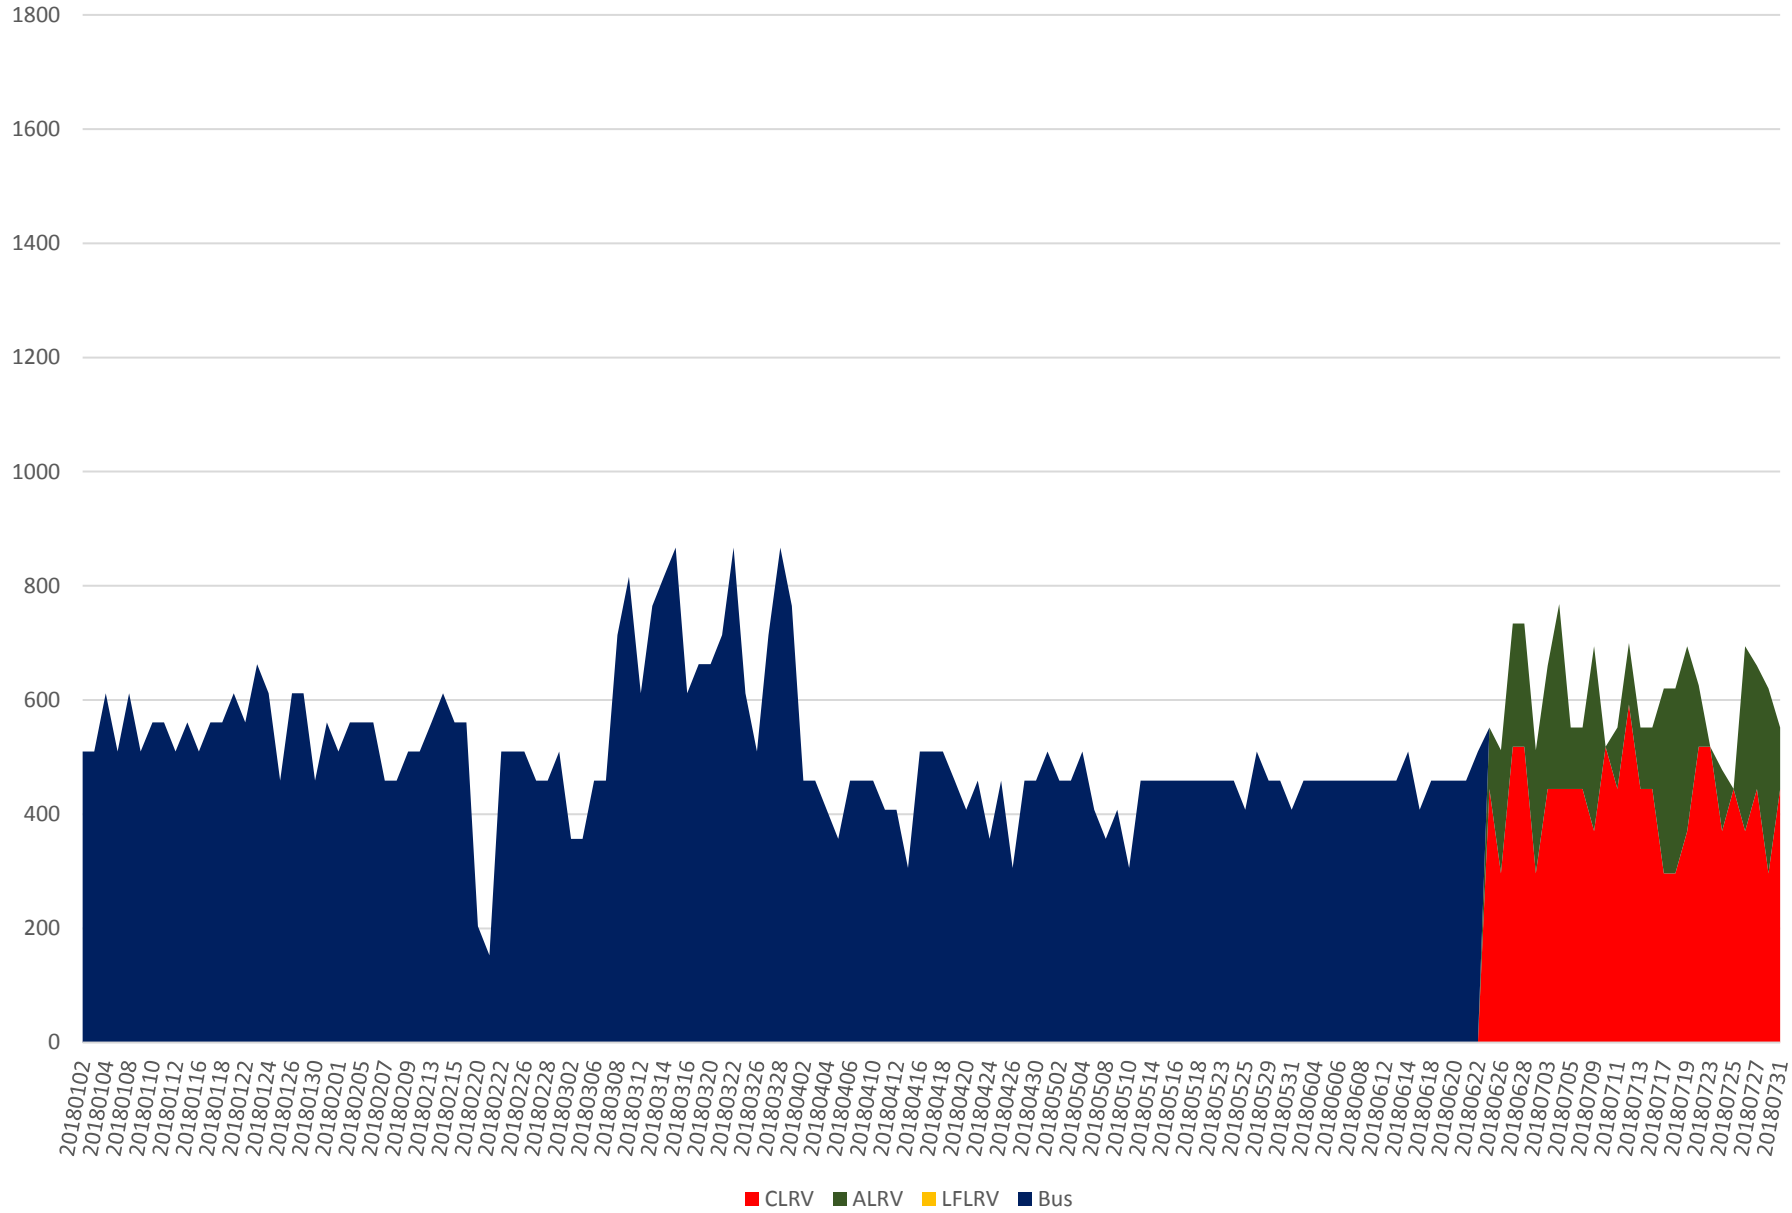

501 Queen Capacity at RoyalYork/EB Sept 2015 to July 2018 600 to 700

501 Queen Capacity at RoyalYork/EB Sept 2015 to July 2018 700 to 800

501 Queen Capacity at RoyalYork/EB Sept 2015 to July 2018 800 to 900

501 Queen Capacity at RoyalYork/EB Sept 2015 to July 2018 900 to 1000

501 Queen Capacity at RoyalYork/EB Jan to July 2018 600 to 700

501 Queen Capacity at RoyalYork/EB Jan to July 2018 700 to 800

501 Queen Capacity at RoyalYork/EB Jan to July 2018 800 to 900

501 Queen Capacity at RoyalYork/EB Jan to July 2018 900 to 1000