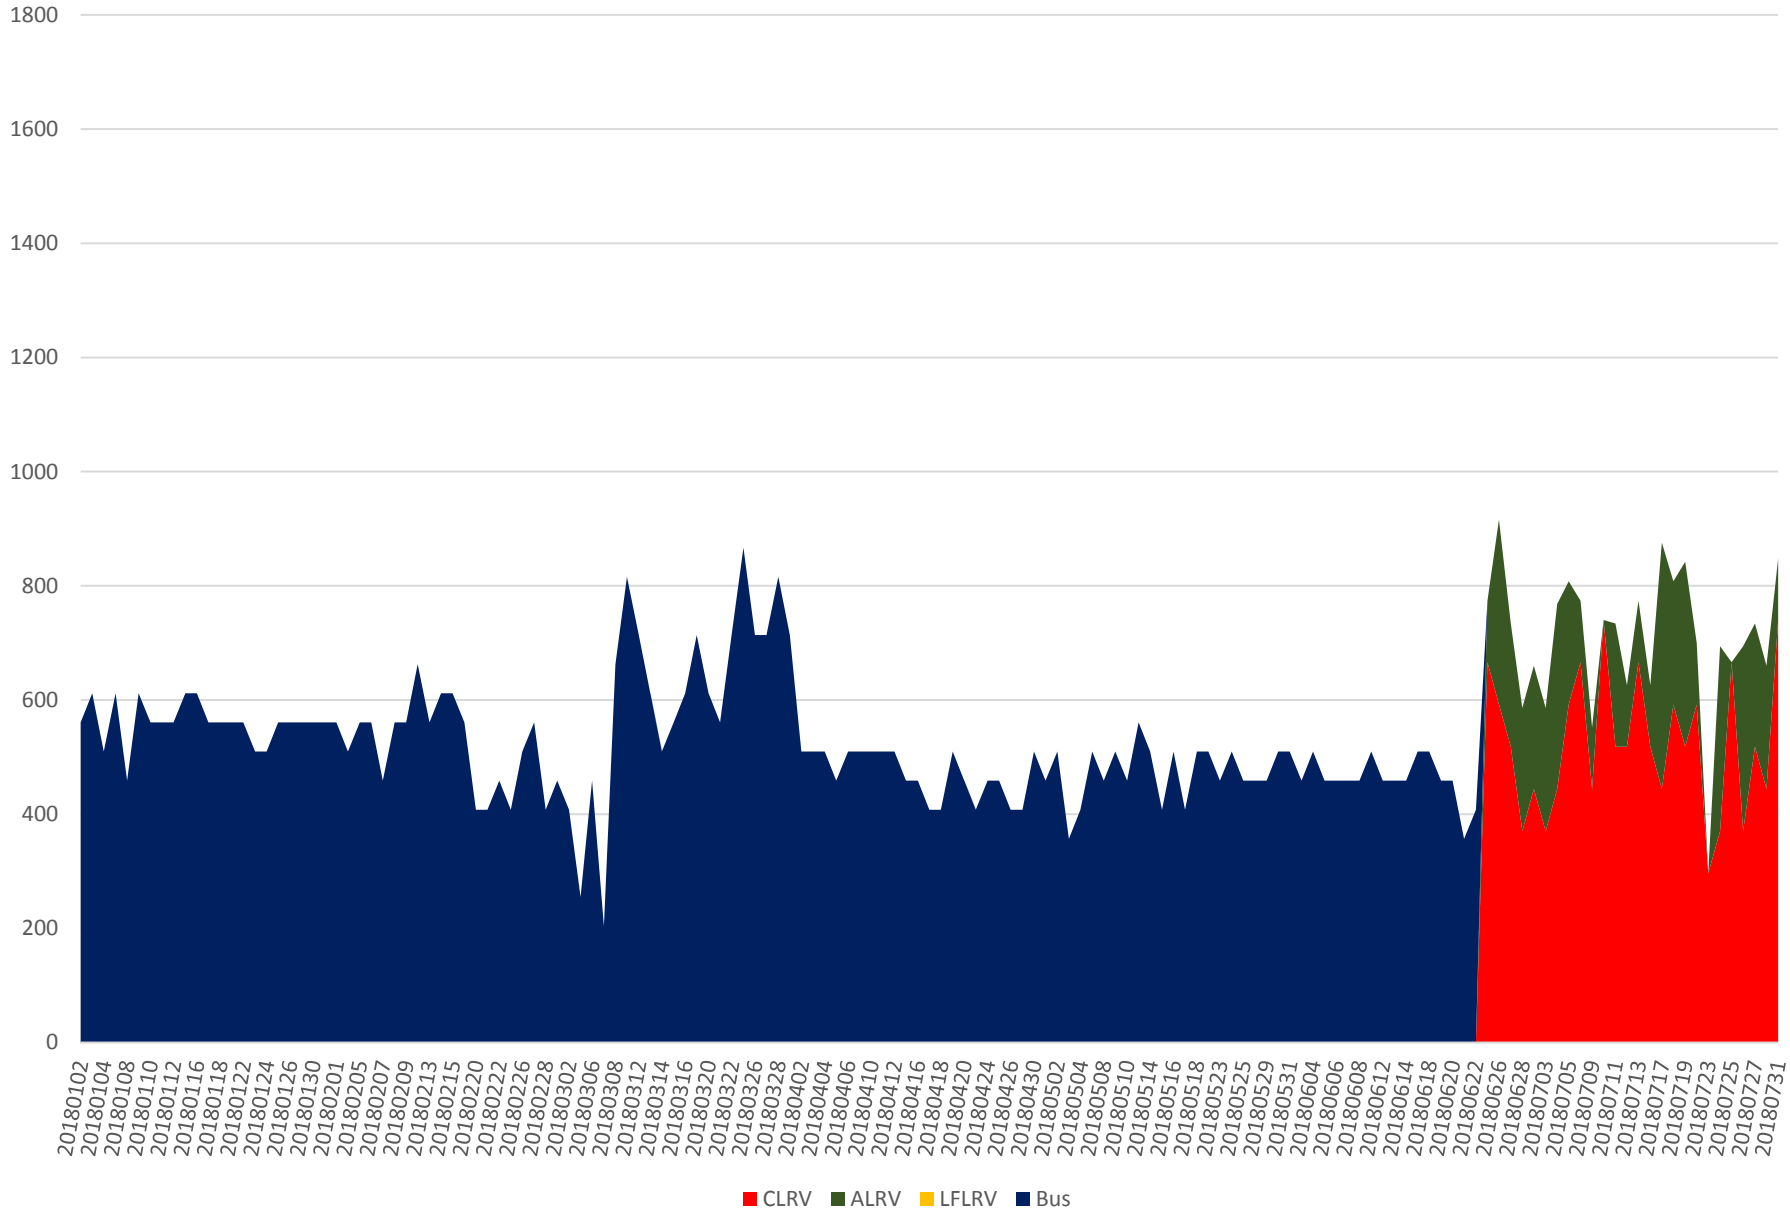

501 Queen Capacity at RoyalYork/EB Sept 2015 to July 2018 600 to 700

501 Queen Capacity at RoyalYork/EB Sept 2015 to July 2018 700 to 800

501 Queen Capacity at RoyalYork/EB Sept 2015 to July 2018 800 to 900

501 Queen Capacity at RoyalYork/EB Sept 2015 to July 2018 900 to 1000

501 Queen Capacity at RoyalYork/EB Jan to July 2018 600 to 700

501 Queen Capacity at RoyalYork/EB Jan to July 2018 700 to 800

501 Queen Capacity at RoyalYork/EB Jan to July 2018 800 to 900

501 Queen Capacity at RoyalYork/EB Jan to July 2018 900 to 1000