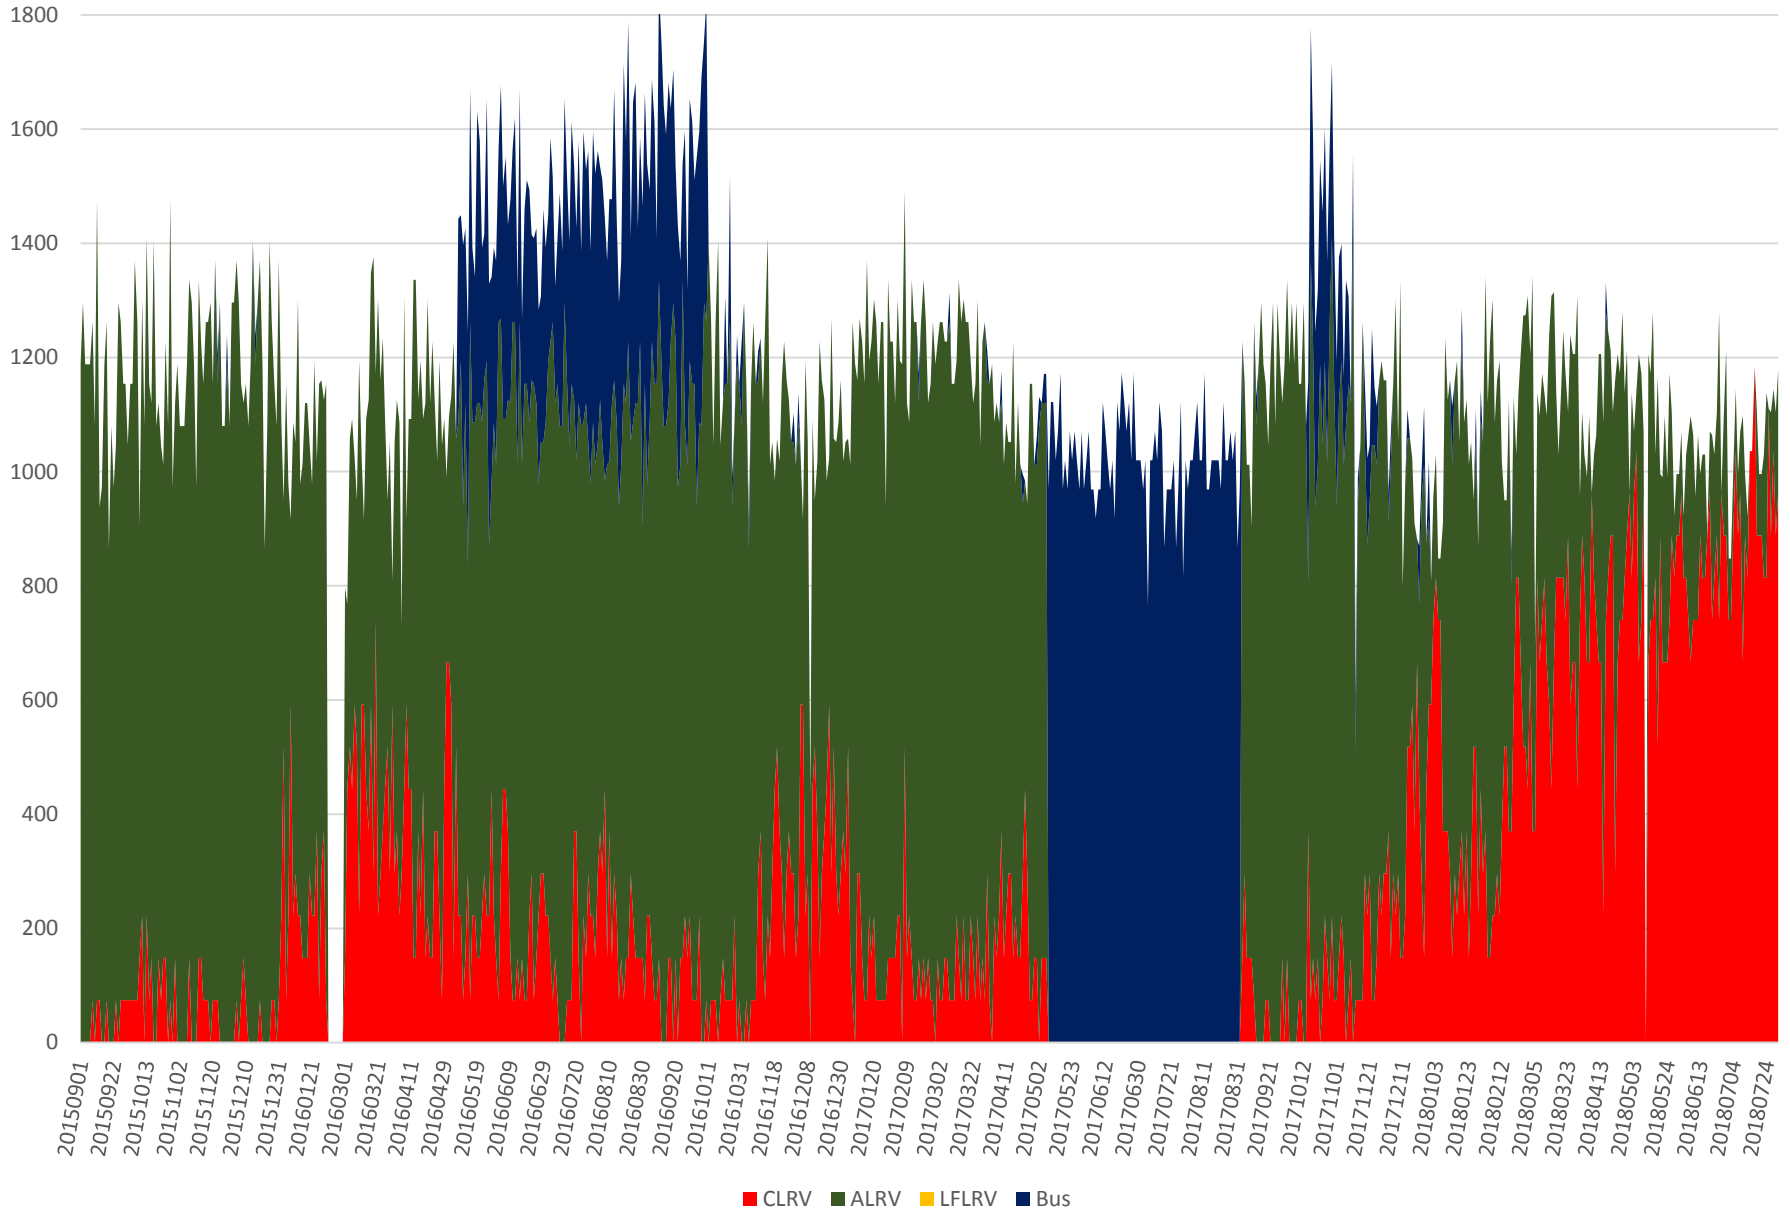

501 Queen Capacity at Bathurst/EB Sept 2015 to July 2018 600 to 700

501 Queen Capacity at Bathurst/EB Sept 2015 to July 2018 700 to 800

501 Queen Capacity at Bathurst/EB Sept 2015 to July 2018 800 to 900

501 Queen Capacity at Bathurst/EB Sept 2015 to July 2018 900 to 1000

501 Queen Capacity at Bathurst/EB Jan to July 2018 600 to 700

### 501 Queen Capacity at Bathurst/EB Jan to July 2018 700 to 800

# 501 Queen Capacity at Bathurst/EB Jan to July 2018 800 to 900