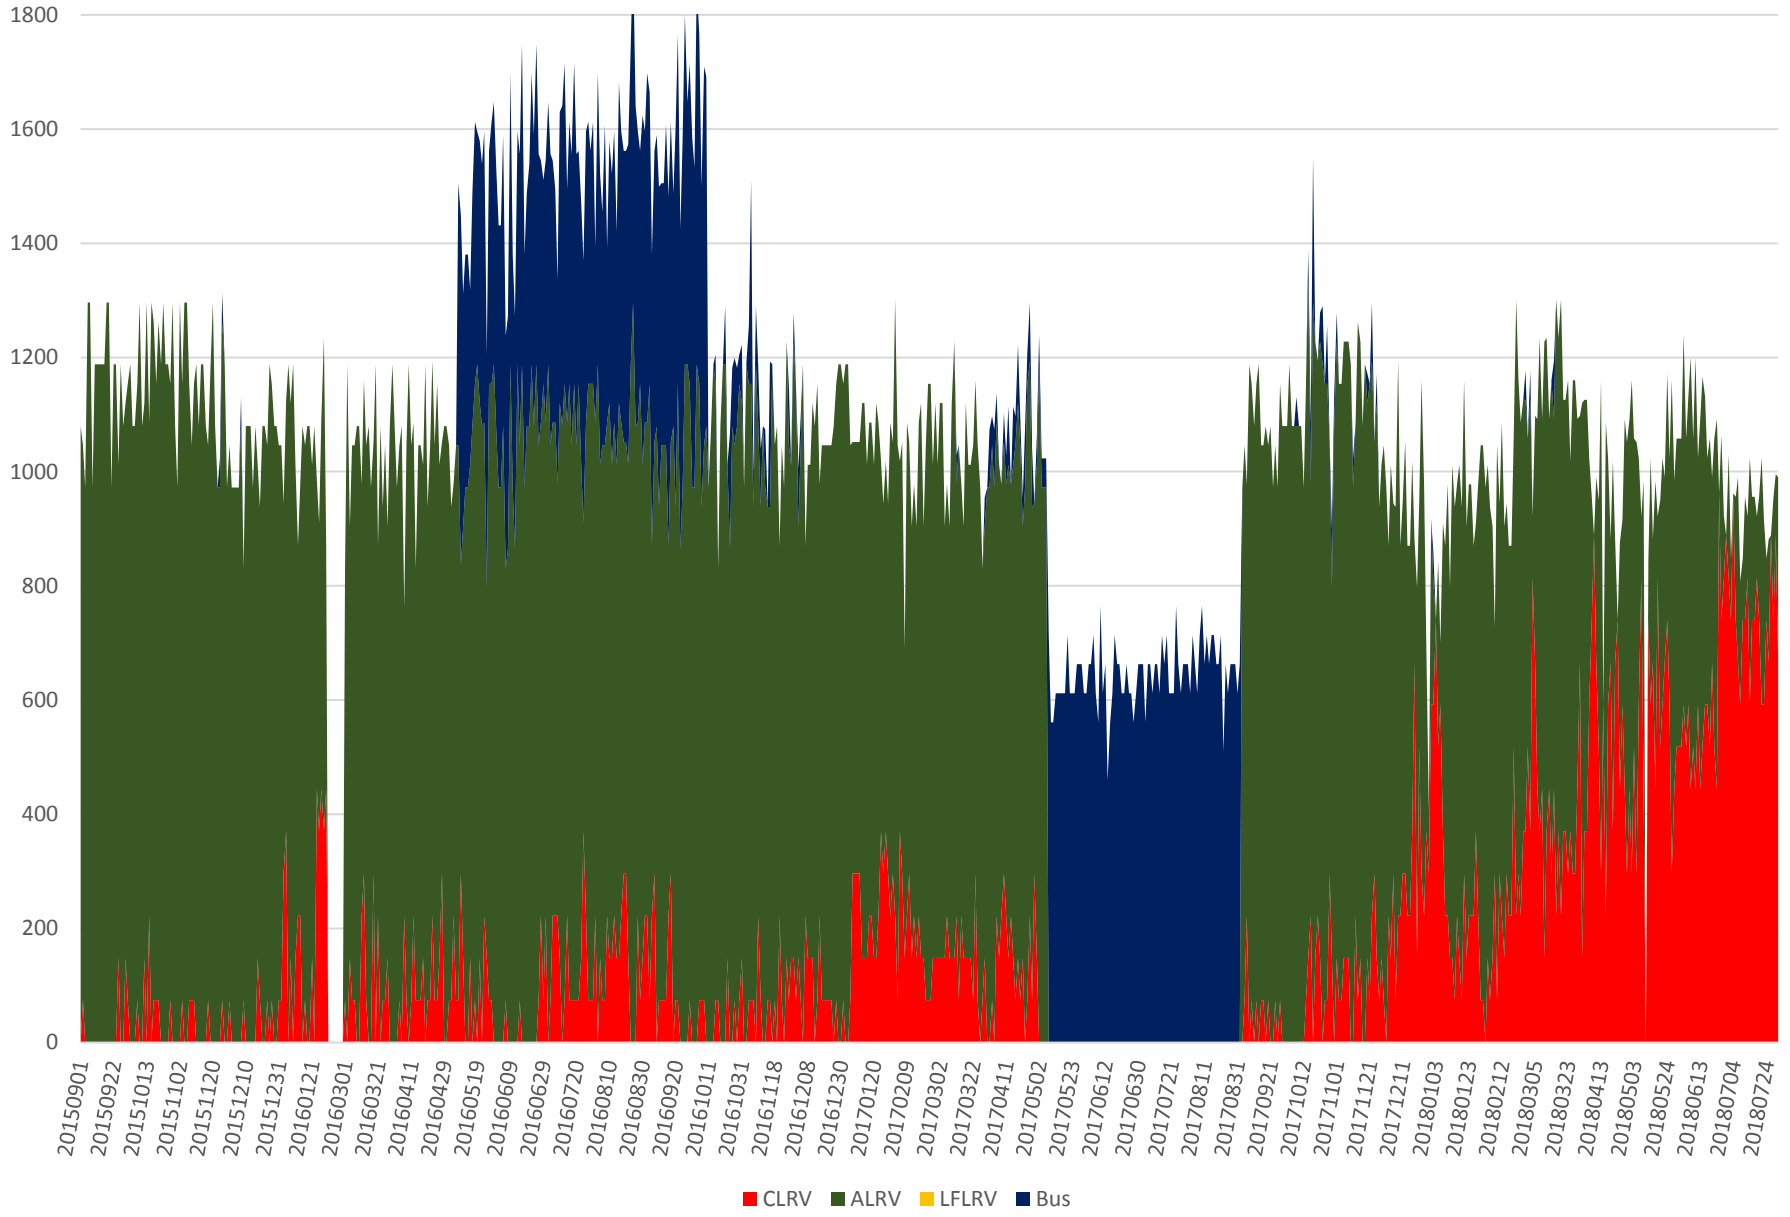

501 Queen Capacity at Bathurst/EB Sept 2015 to July 2018 600 to 700

501 Queen Capacity at Bathurst/EB Sept 2015 to July 2018 700 to 800

501 Queen Capacity at Bathurst/EB Sept 2015 to July 2018 800 to 900

501 Queen Capacity at Bathurst/EB Sept 2015 to July 2018 900 to 1000

501 Queen Capacity at Bathurst/EB Jan to July 2018 600 to 700

### 501 Queen Capacity at Bathurst/EB Jan to July 2018 700 to 800

# 501 Queen Capacity at Bathurst/EB Jan to July 2018 800 to 900