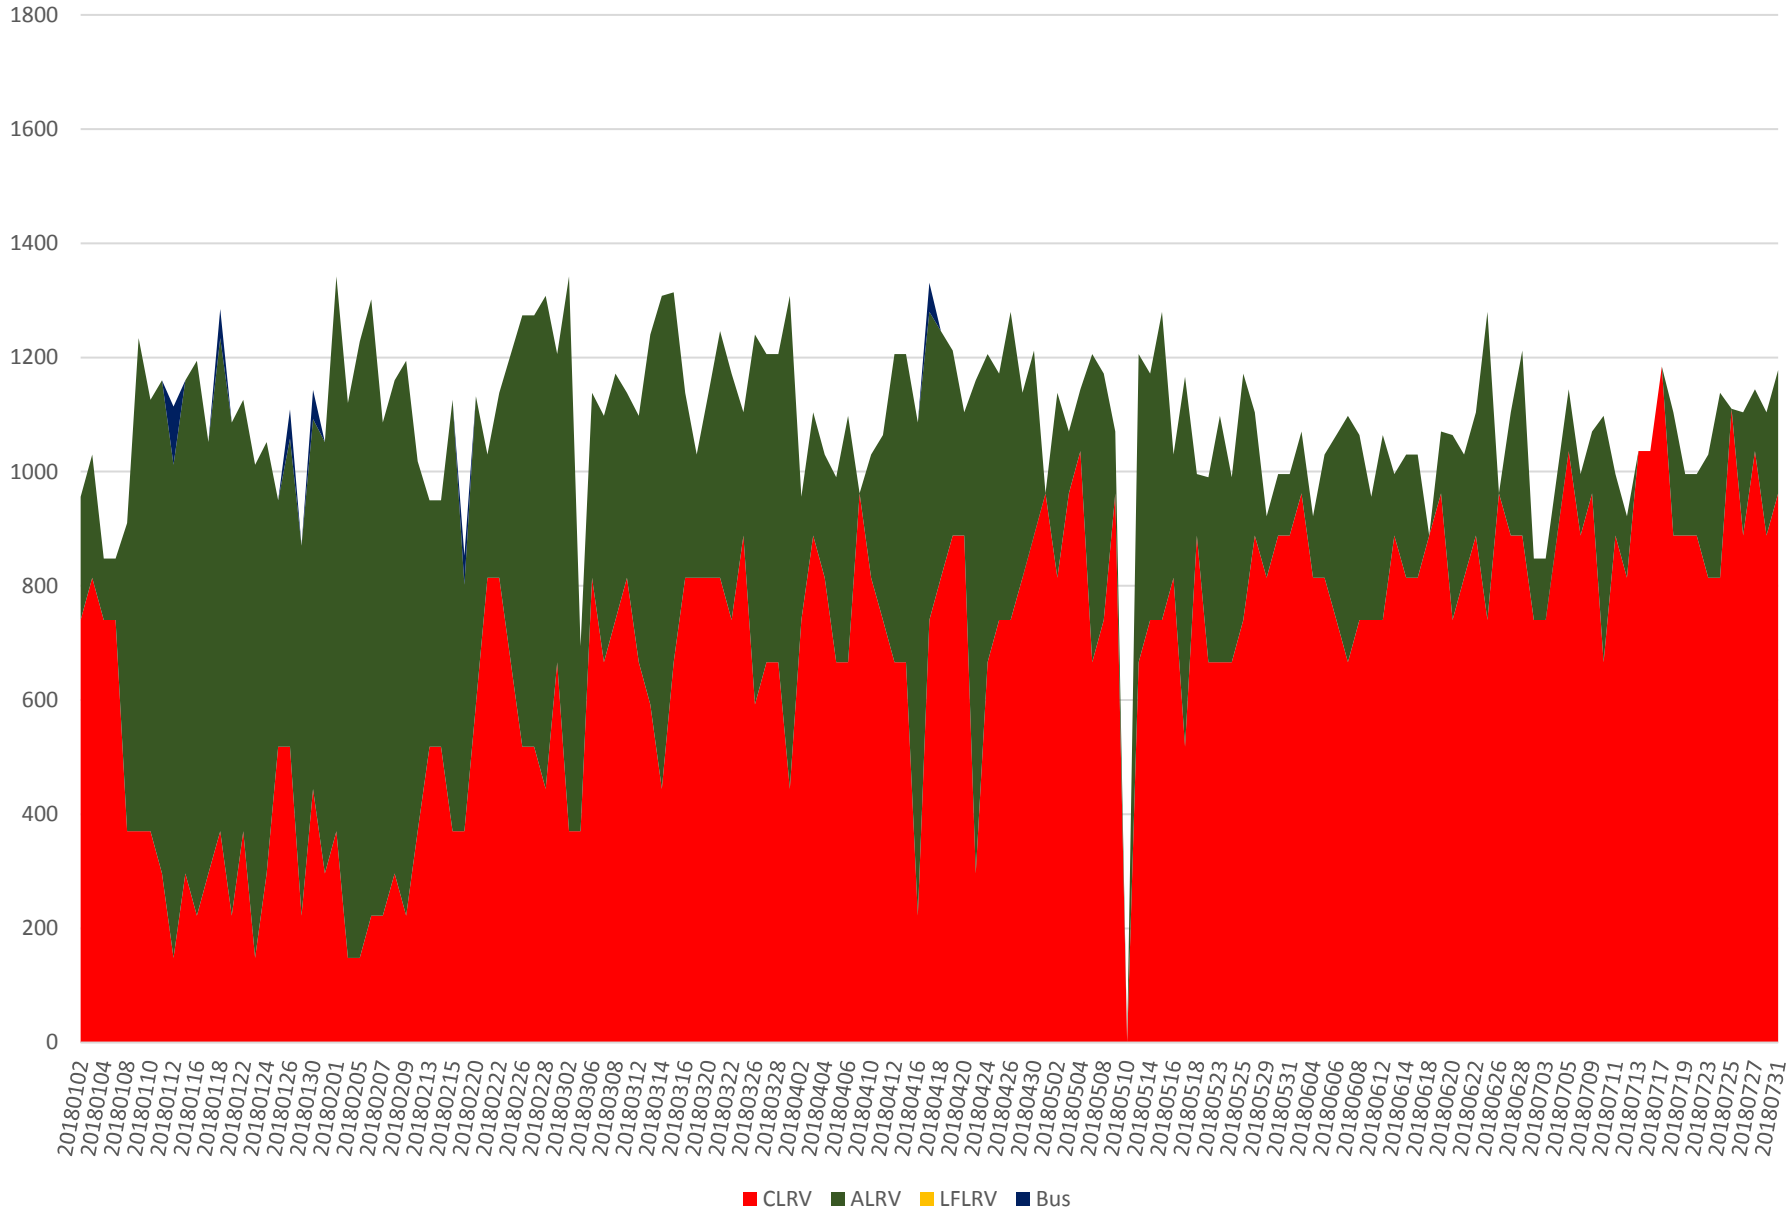

501 Queen Capacity at Bathurst/EB Sept 2015 to July 2018 600 to 700

501 Queen Capacity at Bathurst/EB Sept 2015 to July 2018 700 to 800

501 Queen Capacity at Bathurst/EB Sept 2015 to July 2018 800 to 900

501 Queen Capacity at Bathurst/EB Sept 2015 to July 2018 900 to 1000

501 Queen Capacity at Bathurst/EB Jan to July 2018 600 to 700

### 501 Queen Capacity at Bathurst/EB Jan to July 2018 700 to 800

# 501 Queen Capacity at Bathurst/EB Jan to July 2018 800 to 900