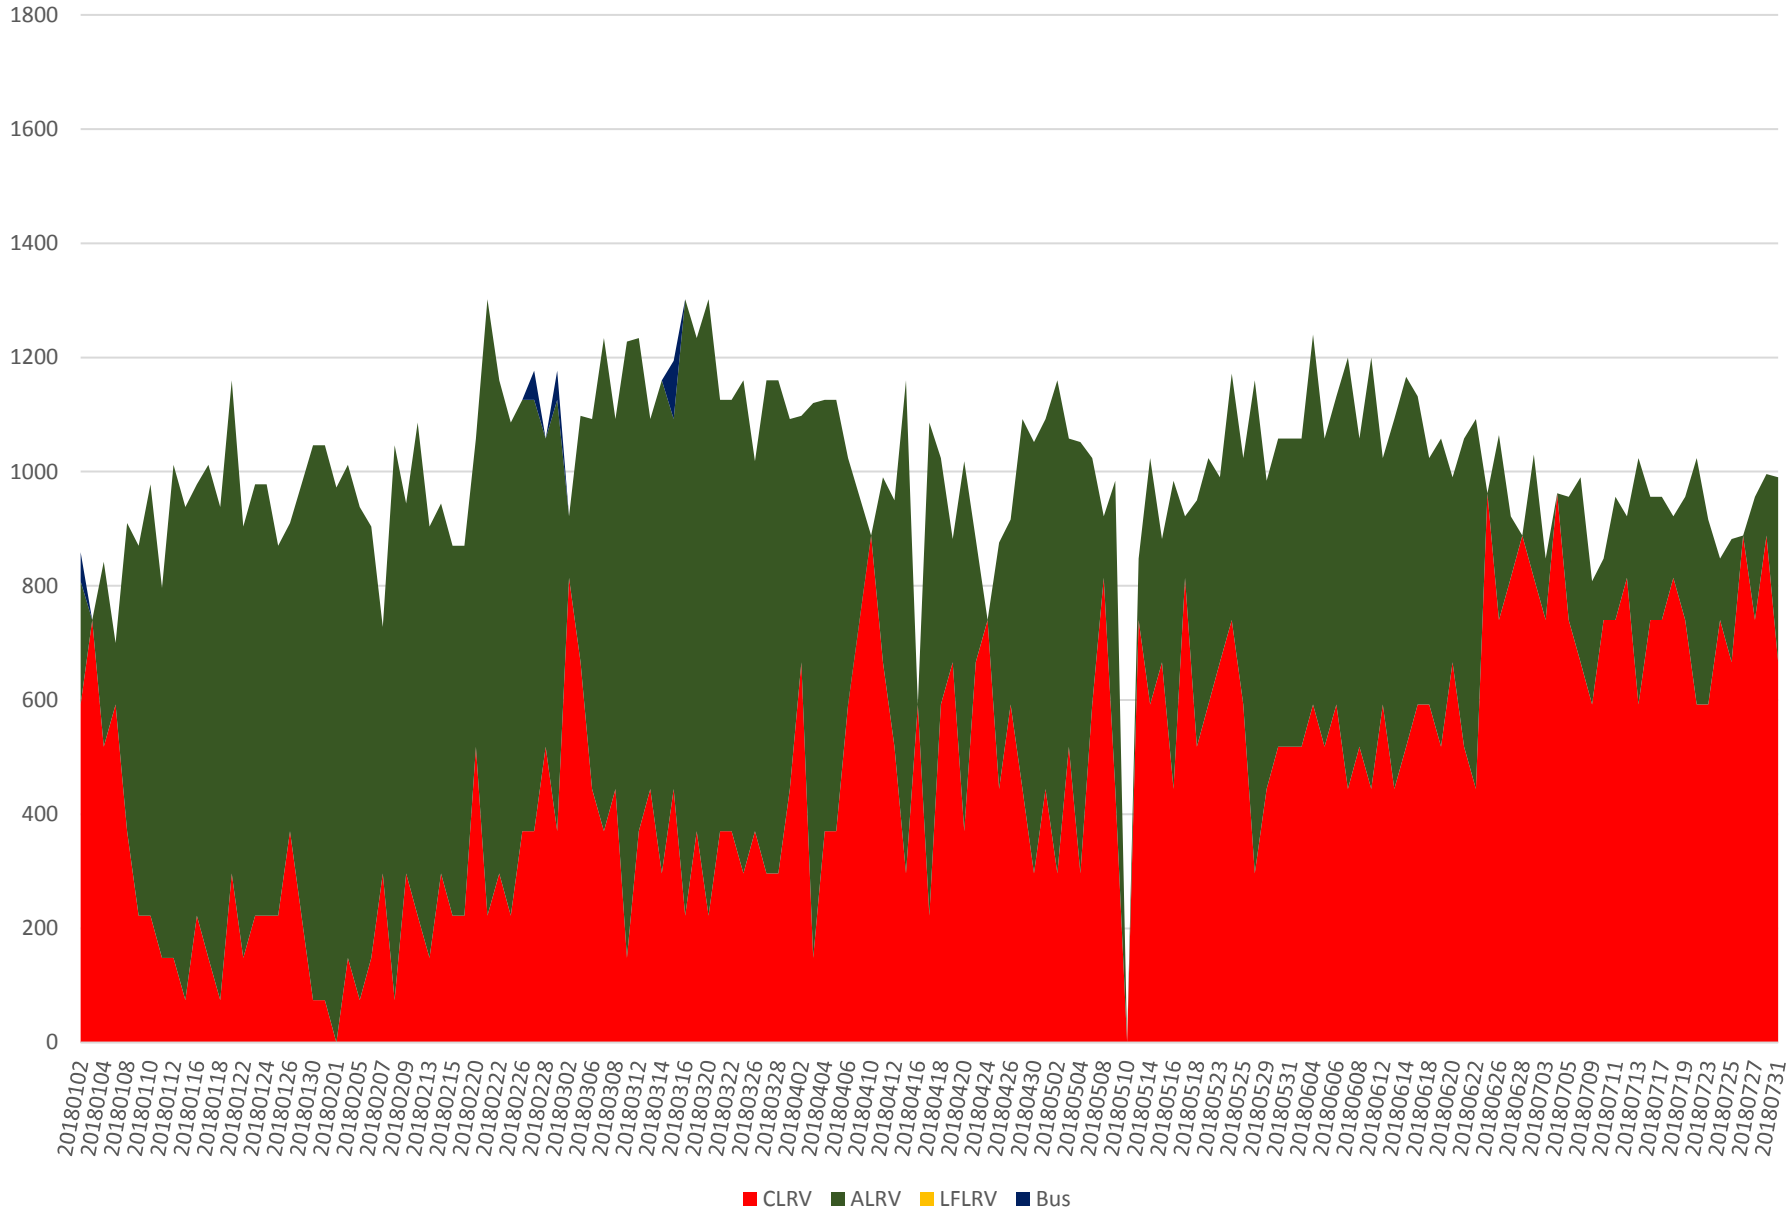

501 Queen Capacity at Bathurst/EB Sept 2015 to July 2018 600 to 700

501 Queen Capacity at Bathurst/EB Sept 2015 to July 2018 700 to 800

501 Queen Capacity at Bathurst/EB Sept 2015 to July 2018 800 to 900

501 Queen Capacity at Bathurst/EB Sept 2015 to July 2018 900 to 1000

501 Queen Capacity at Bathurst/EB Jan to July 2018 600 to 700

### 501 Queen Capacity at Bathurst/EB Jan to July 2018 700 to 800

# 501 Queen Capacity at Bathurst/EB Jan to July 2018 800 to 900