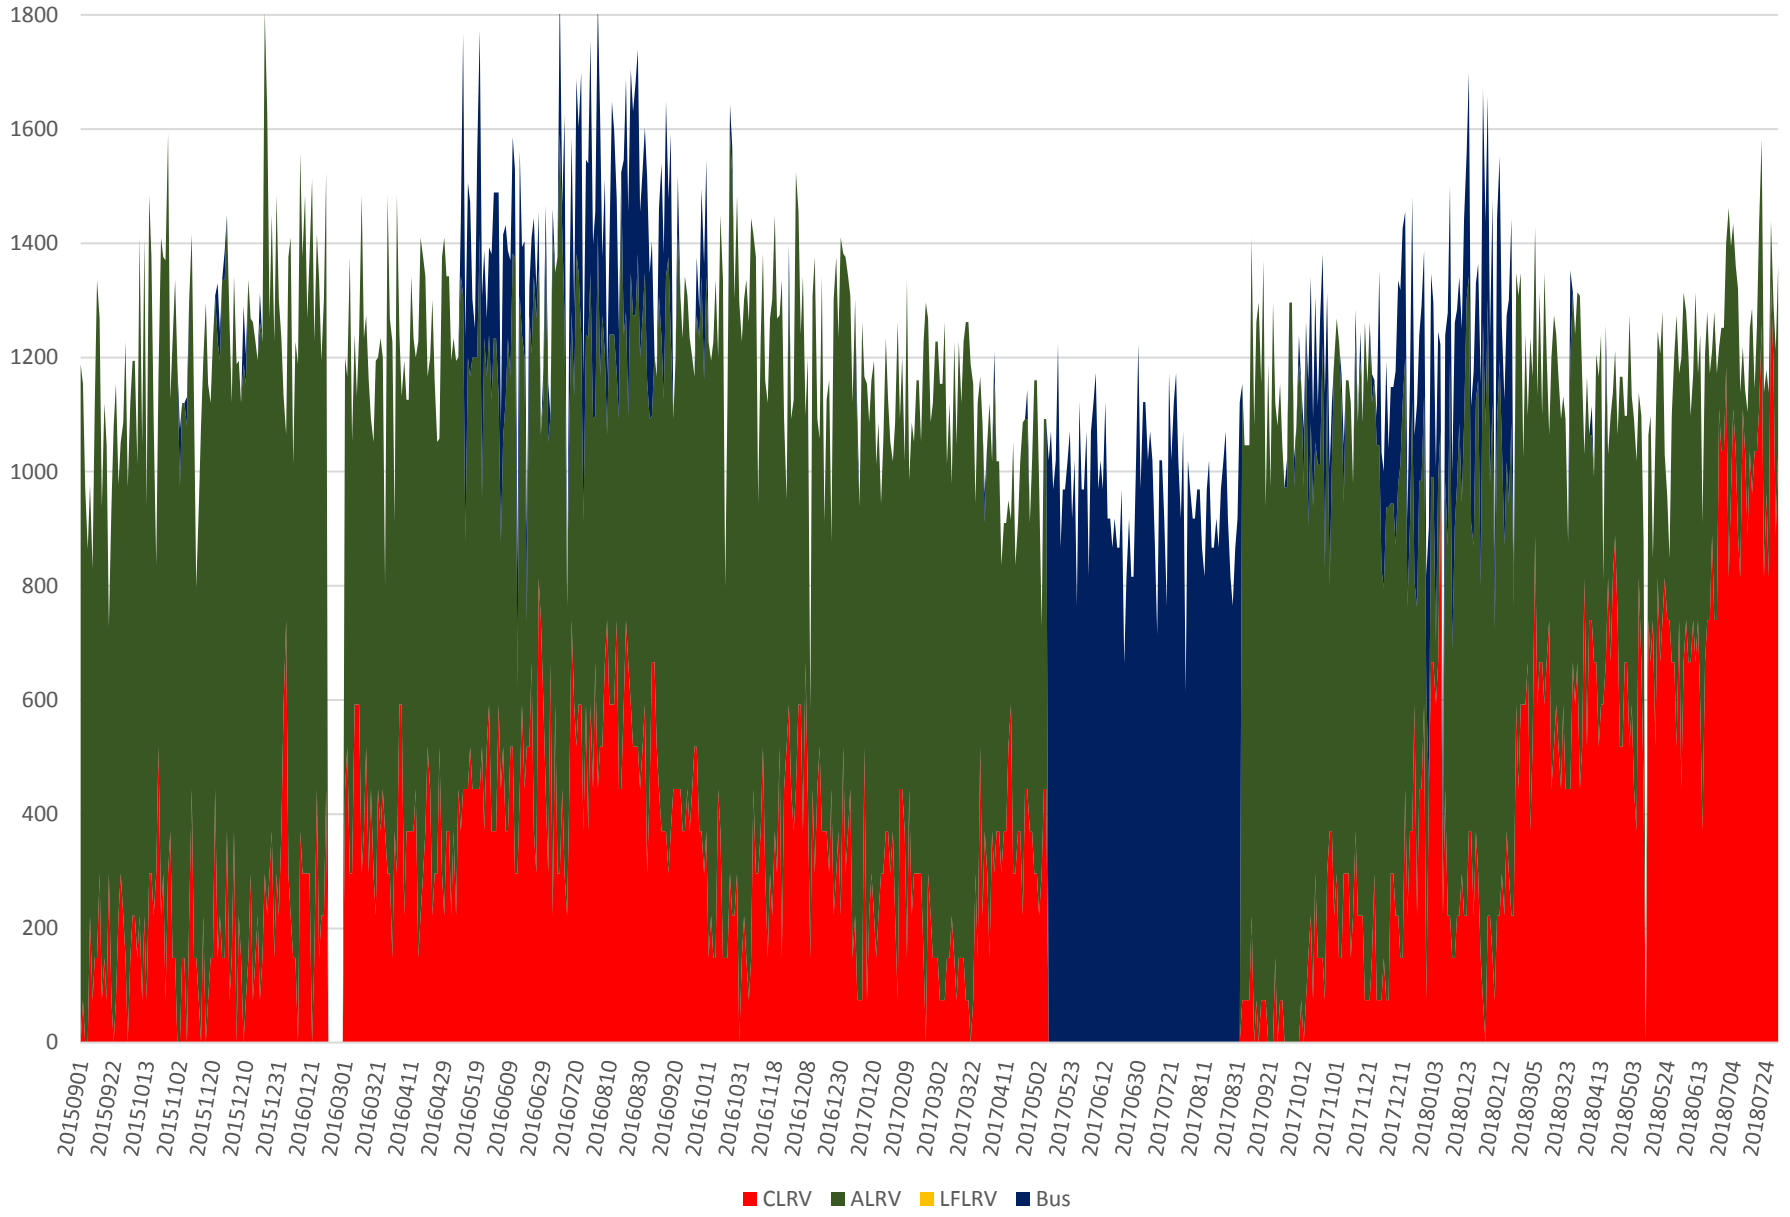

501 Queen Capacity at Bathurst/EB Sept 2015 to July 2018 600 to 700

501 Queen Capacity at Bathurst/EB Sept 2015 to July 2018 700 to 800

501 Queen Capacity at Bathurst/EB Sept 2015 to July 2018 800 to 900

501 Queen Capacity at Bathurst/EB Sept 2015 to July 2018 900 to 1000

501 Queen Capacity at Bathurst/EB Jan to July 2018 600 to 700

### 501 Queen Capacity at Bathurst/EB Jan to July 2018 700 to 800

# 501 Queen Capacity at Bathurst/EB Jan to July 2018 800 to 900