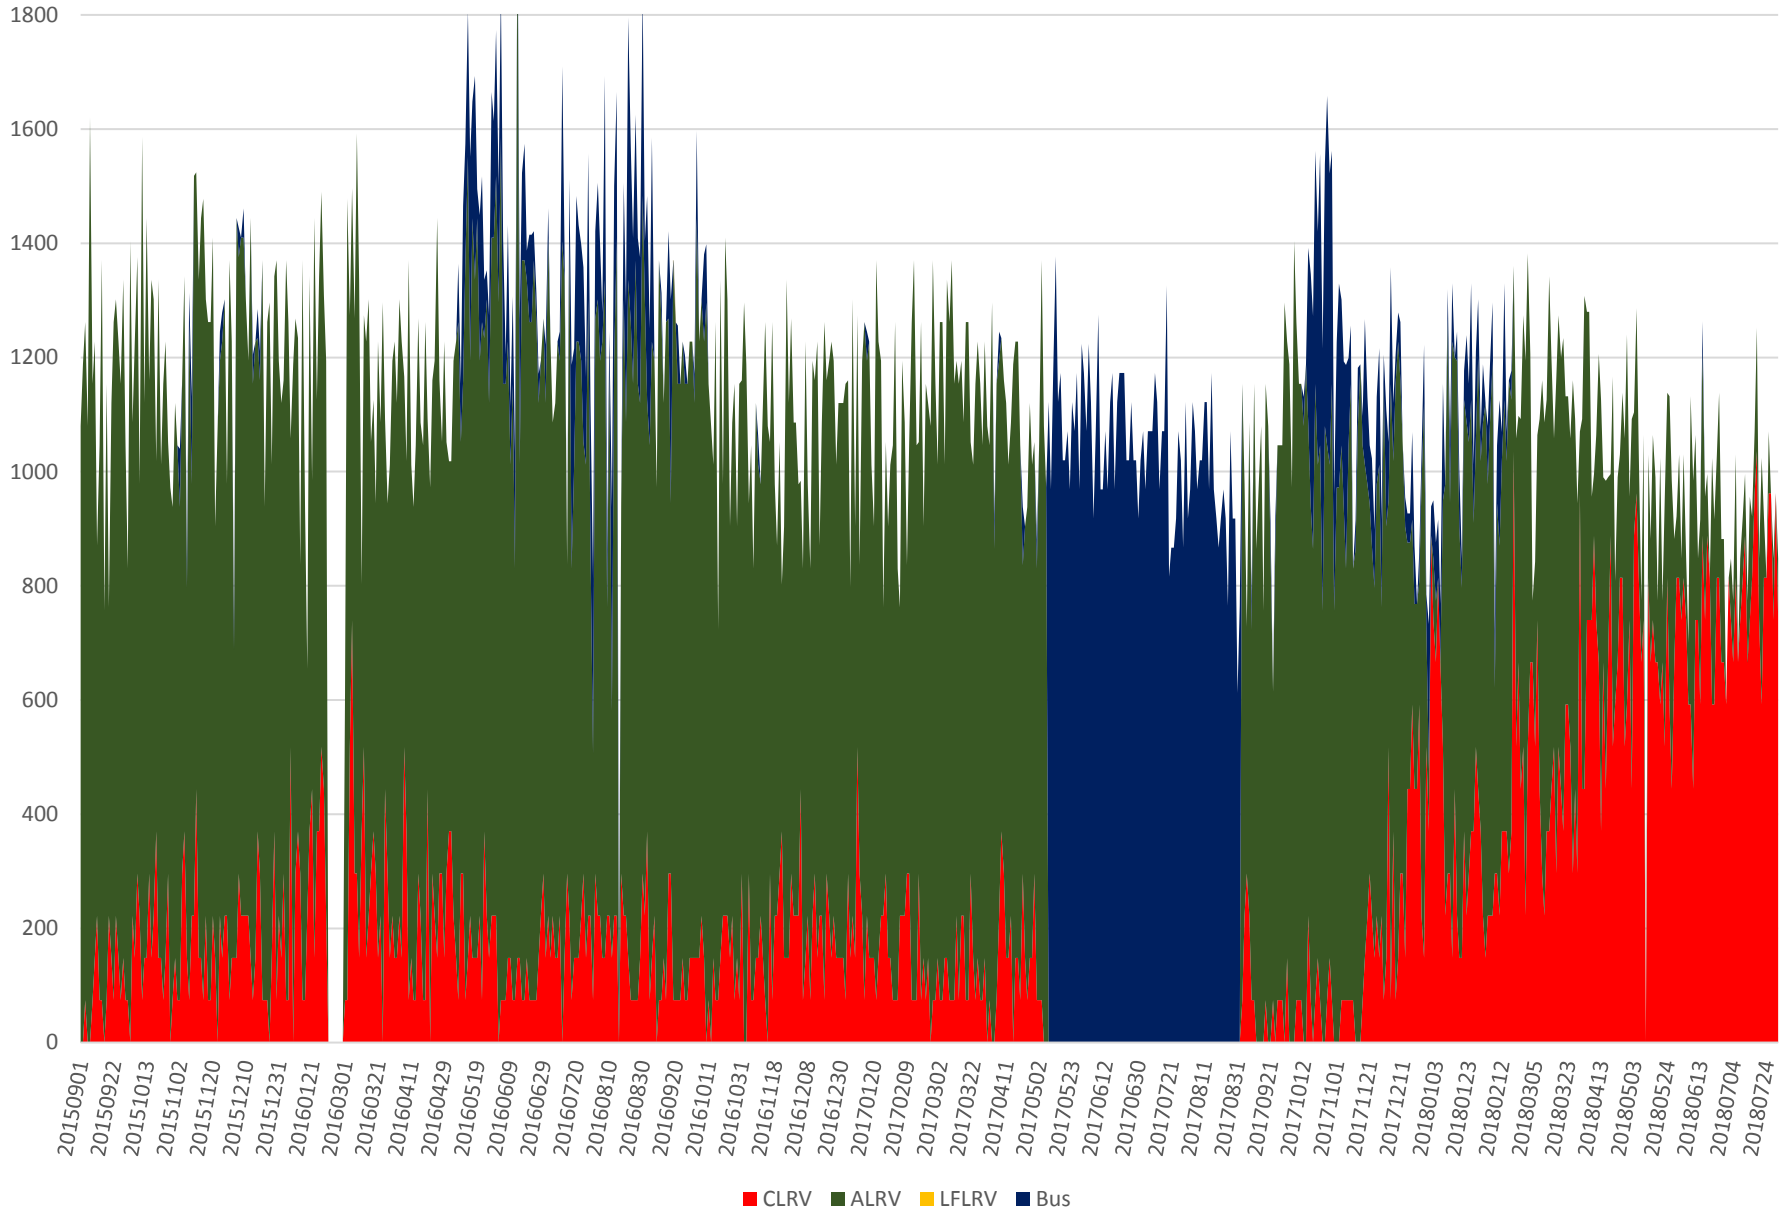

501 Queen Capacity at Bathurst/EB Sept 2015 to July 2018 600 to 700

501 Queen Capacity at Bathurst/EB Sept 2015 to July 2018 700 to 800

501 Queen Capacity at Bathurst/EB Sept 2015 to July 2018 800 to 900

501 Queen Capacity at Bathurst/EB Sept 2015 to July 2018 900 to 1000

501 Queen Capacity at Bathurst/EB Jan to July 2018 600 to 700

### 501 Queen Capacity at Bathurst/EB Jan to July 2018 700 to 800

# 501 Queen Capacity at Bathurst/EB Jan to July 2018 800 to 900