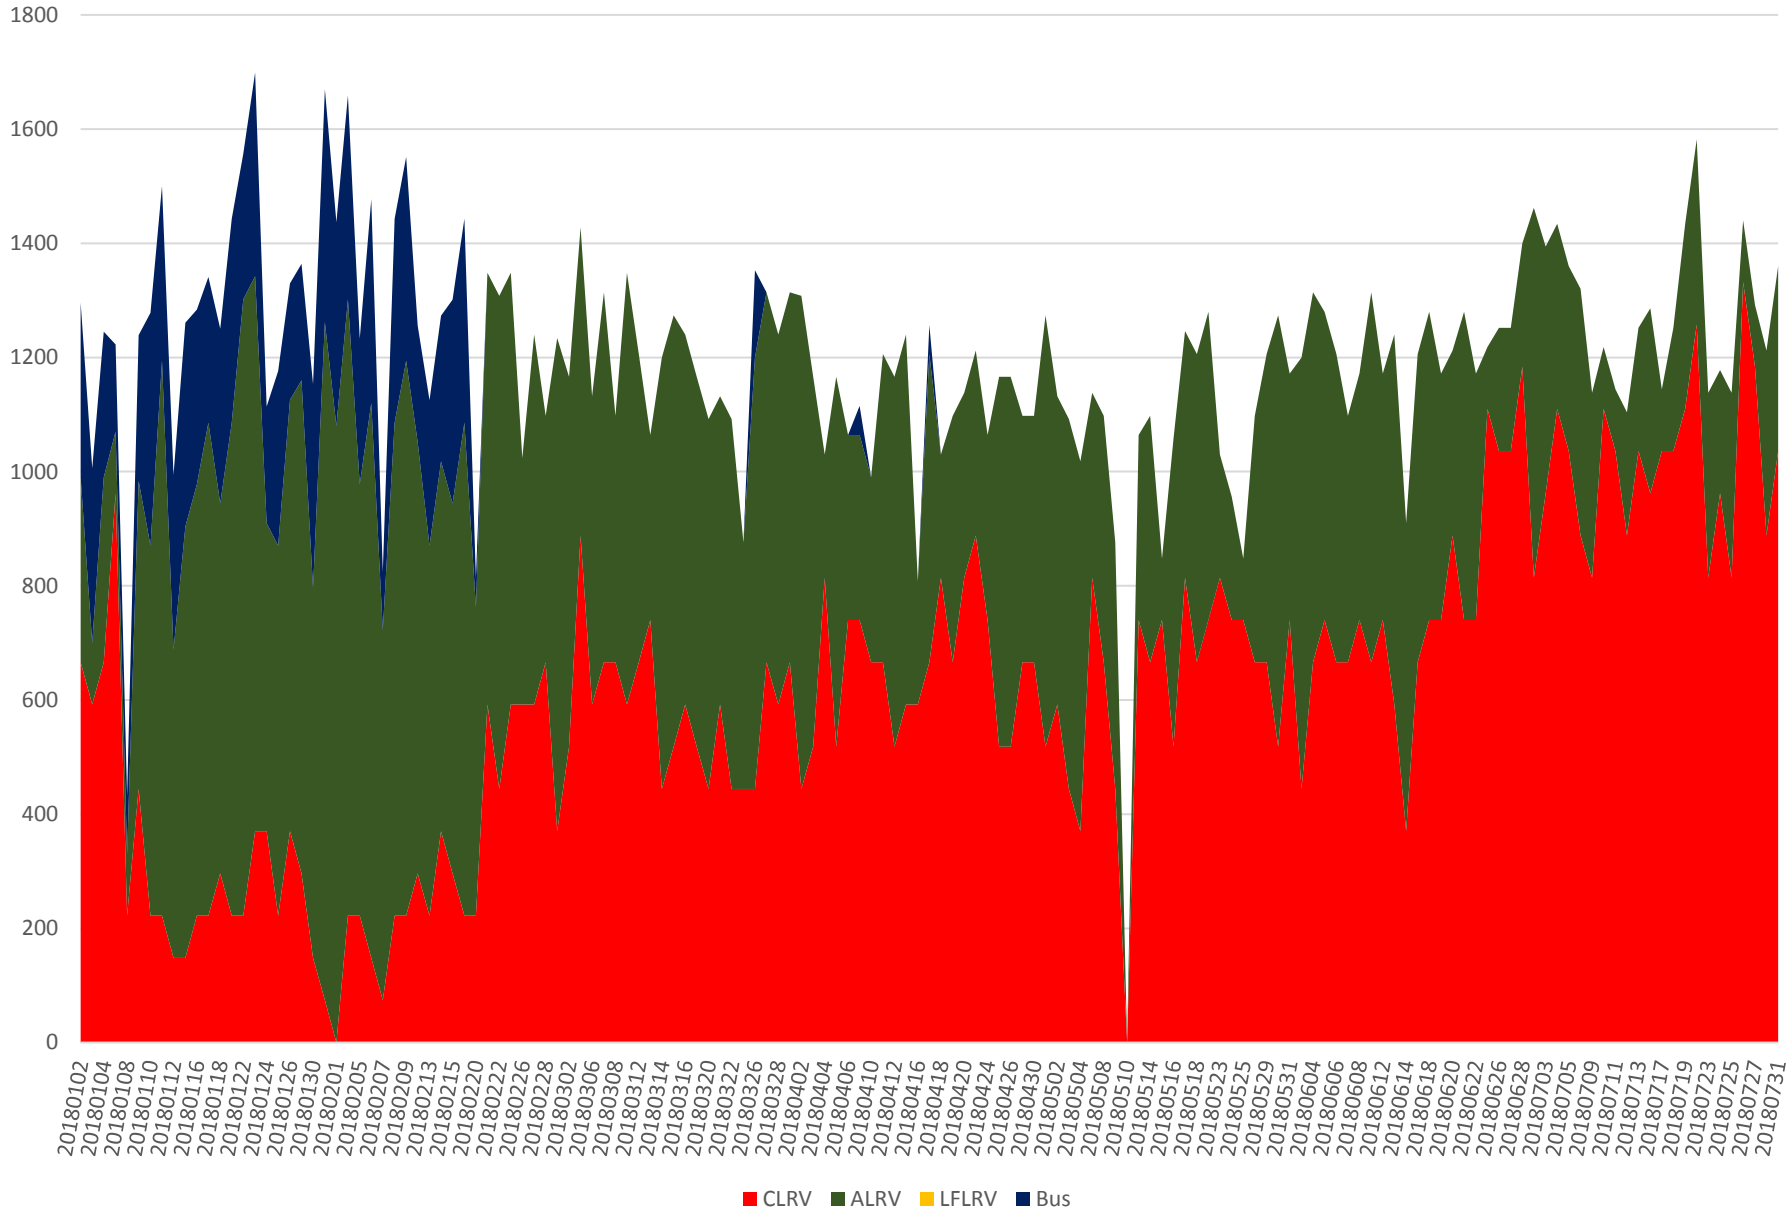

501 Queen Capacity at Bathurst/EB Sept 2015 to July 2018 600 to 700

501 Queen Capacity at Bathurst/EB Sept 2015 to July 2018 700 to 800

501 Queen Capacity at Bathurst/EB Sept 2015 to July 2018 800 to 900

501 Queen Capacity at Bathurst/EB Sept 2015 to July 2018 900 to 1000

501 Queen Capacity at Bathurst/EB Jan to July 2018 600 to 700

### 501 Queen Capacity at Bathurst/EB Jan to July 2018 700 to 800

# 501 Queen Capacity at Bathurst/EB Jan to July 2018 800 to 900