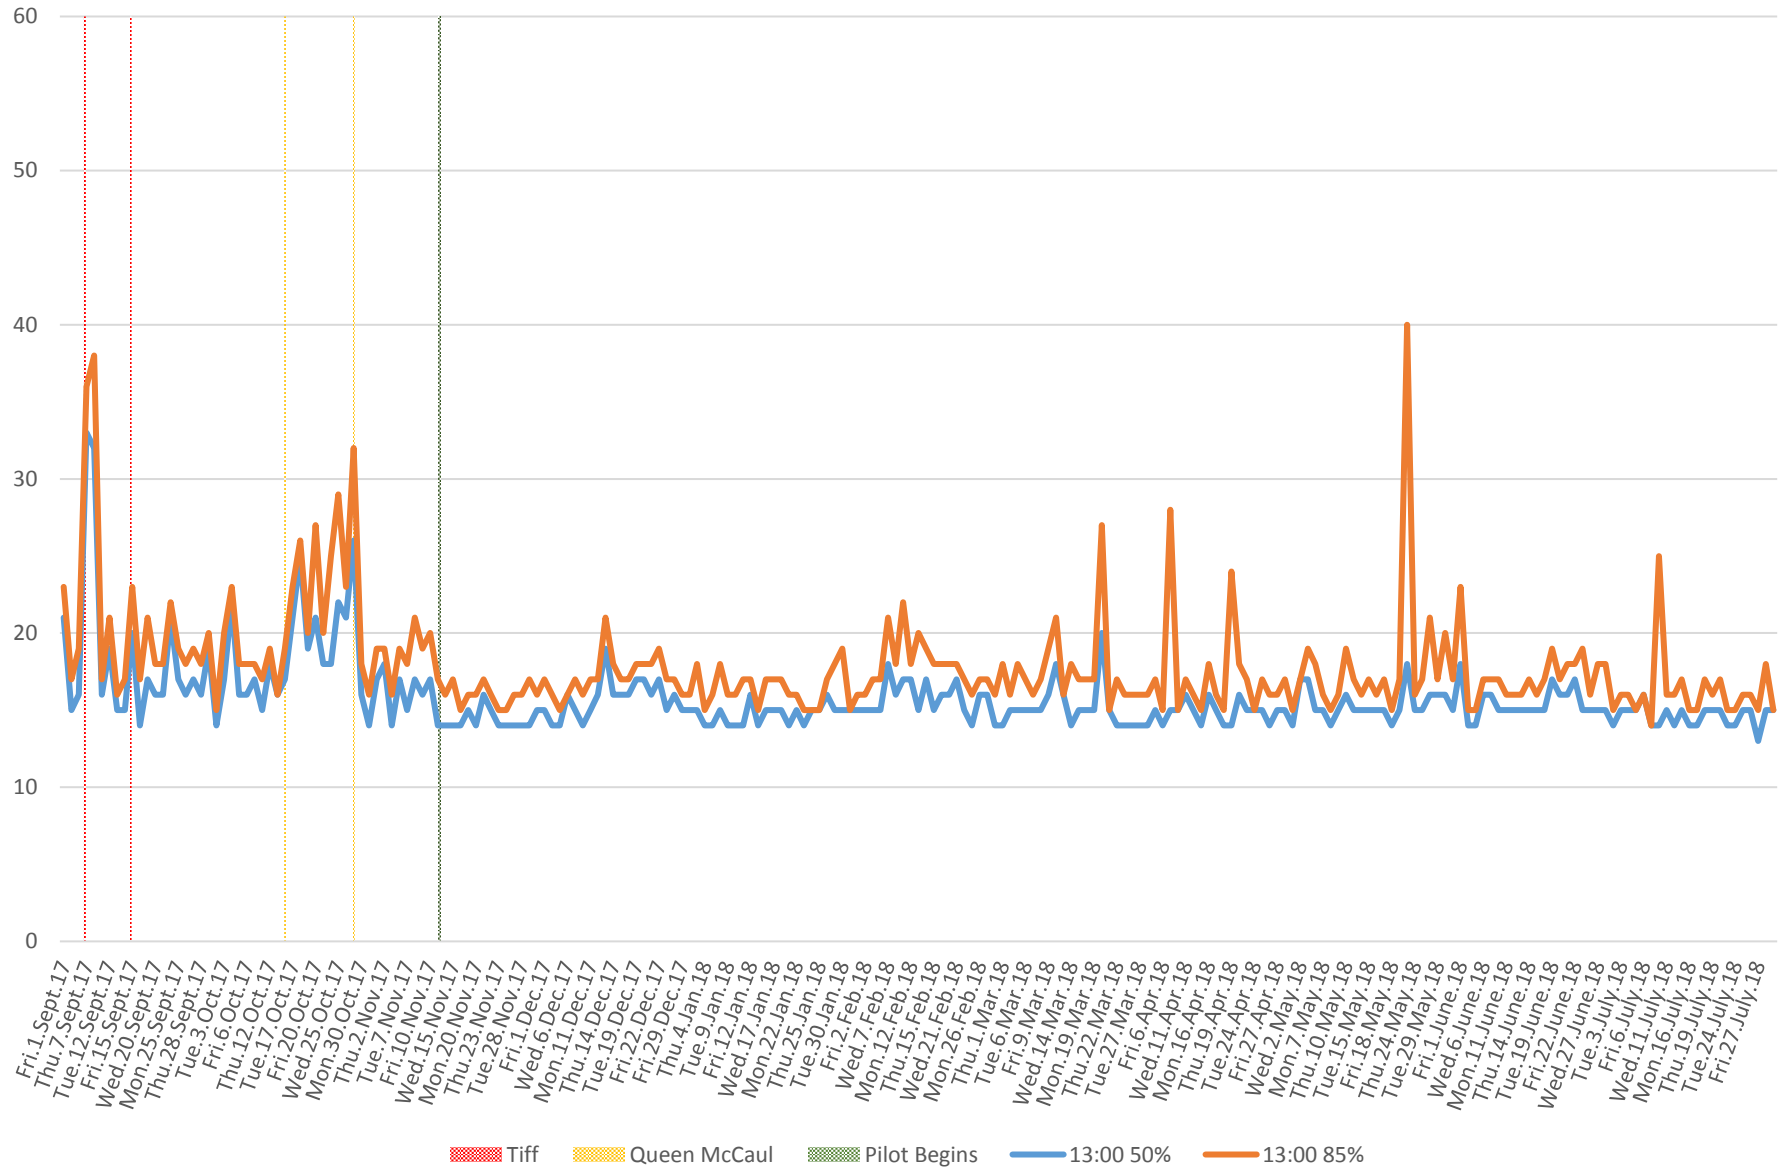

504 King Link Times From Jarvis To Bathurst Westbound From Sept 2017 To July 2018

50th & 85th Percentiles 8 to 9 AM

504 King Link Times From Jarvis To Bathurst Westbound From Sept 2017 To July 2018

50th & 85th Percentiles 1 to 2 PM

504 King Link Times From Jarvis To Bathurst Westbound From Sept 2017 To July 2018

50th & 85th Percentiles 5 to 6 PM

■ Tiff
 ■ Queen McCaul
 ■ Pilot Begins
 — 17:00 50%
 — 17:00 85%

504 King Link Times From Jarvis To Bathurst Westbound From Sept 2017 To July 2018

50th & 85th Percentiles 8 to 9 PM

504 King Link Times From Jarvis To Bathurst Westbound From Sept 2017 To July 2018

50th & 85th Percentiles 10 to 11 PM