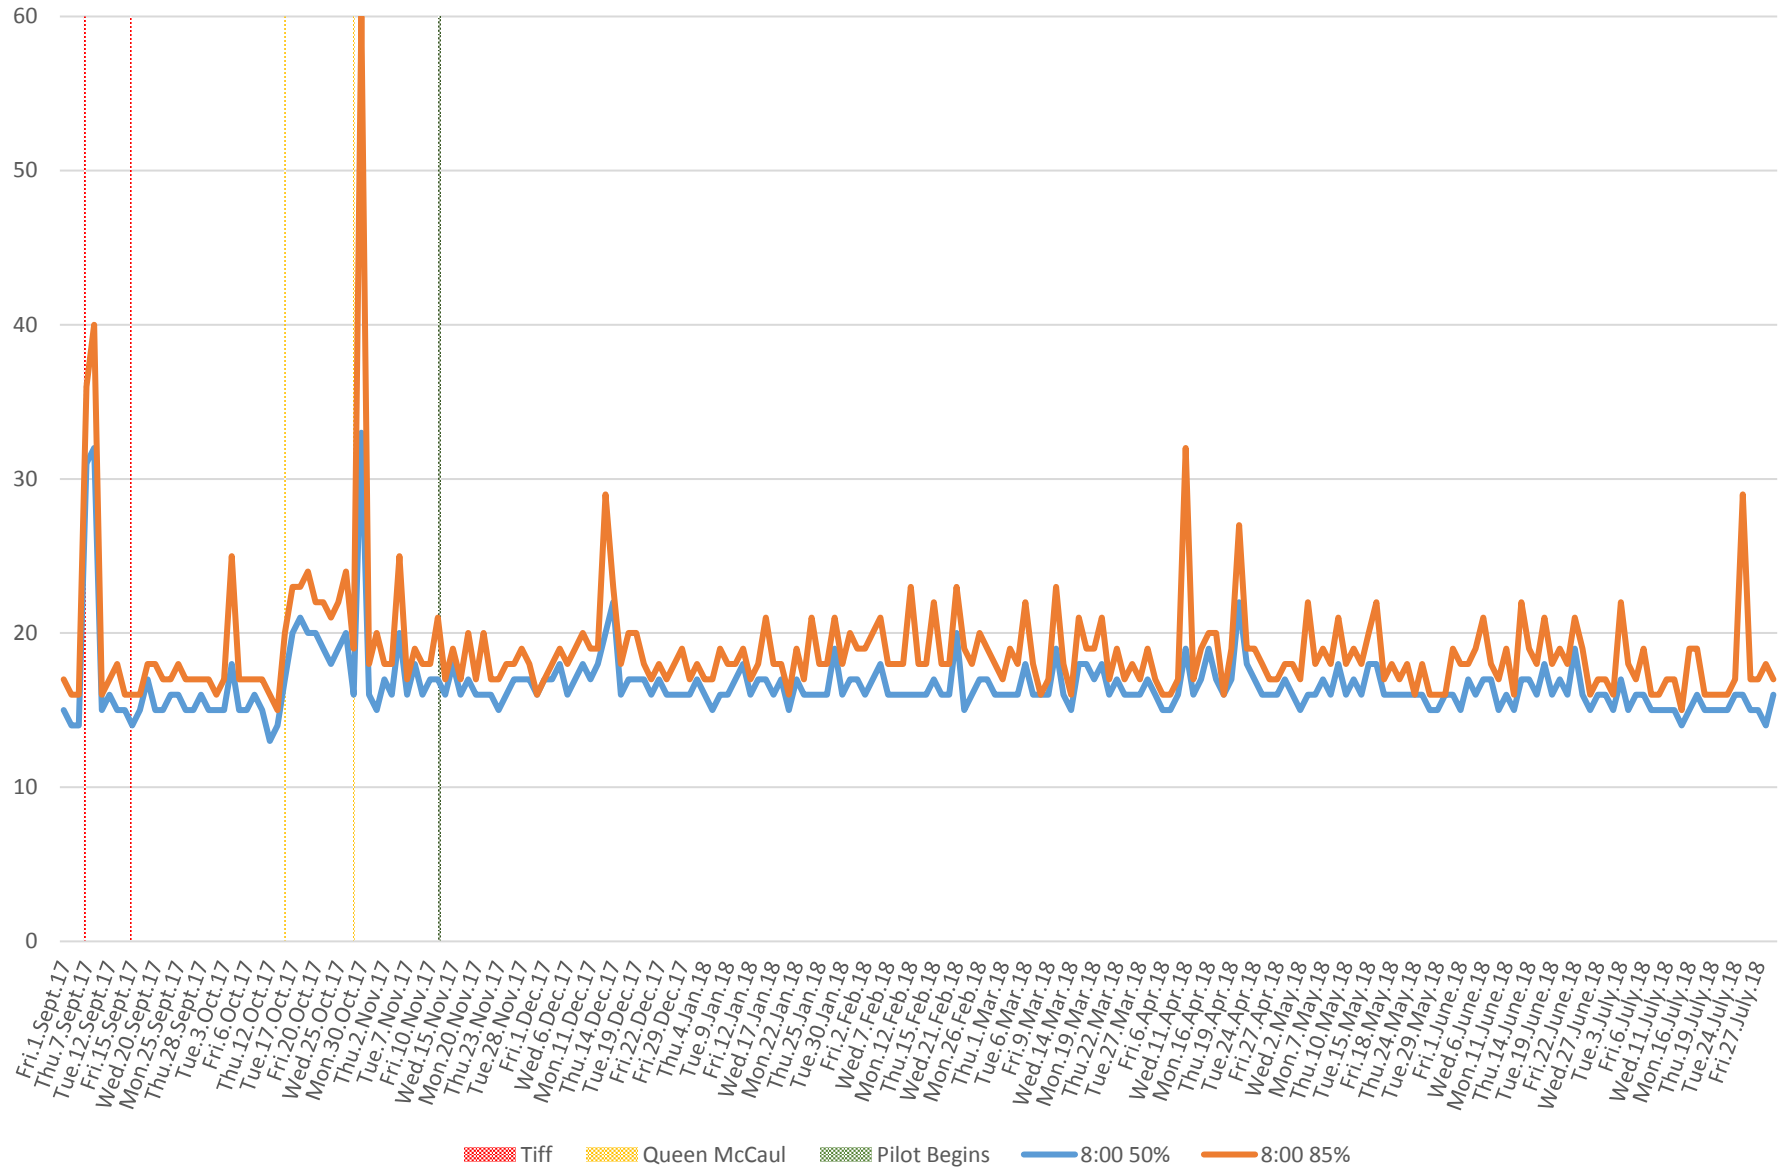

504 King Link Times From Jarvis To Bathurst Westbound From Sept 2017 To July 2018

50th & 85th Percentiles 8 to 9 AM

504 King Link Times From Jarvis To Bathurst Westbound From Sept 2017 To July 2018

50th & 85th Percentiles 1 to 2 PM

504 King Link Times From Jarvis To Bathurst Westbound From Sept 2017 To July 2018

50th & 85th Percentiles 5 to 6 PM

■ Tiff
 ■ Queen McCaul
 ■ Pilot Begins
 — 17:00 50%
 — 17:00 85%

504 King Link Times From Jarvis To Bathurst Westbound From Sept 2017 To July 2018

50th & 85th Percentiles 8 to 9 PM

504 King Link Times From Jarvis To Bathurst Westbound From Sept 2017 To July 2018

50th & 85th Percentiles 10 to 11 PM