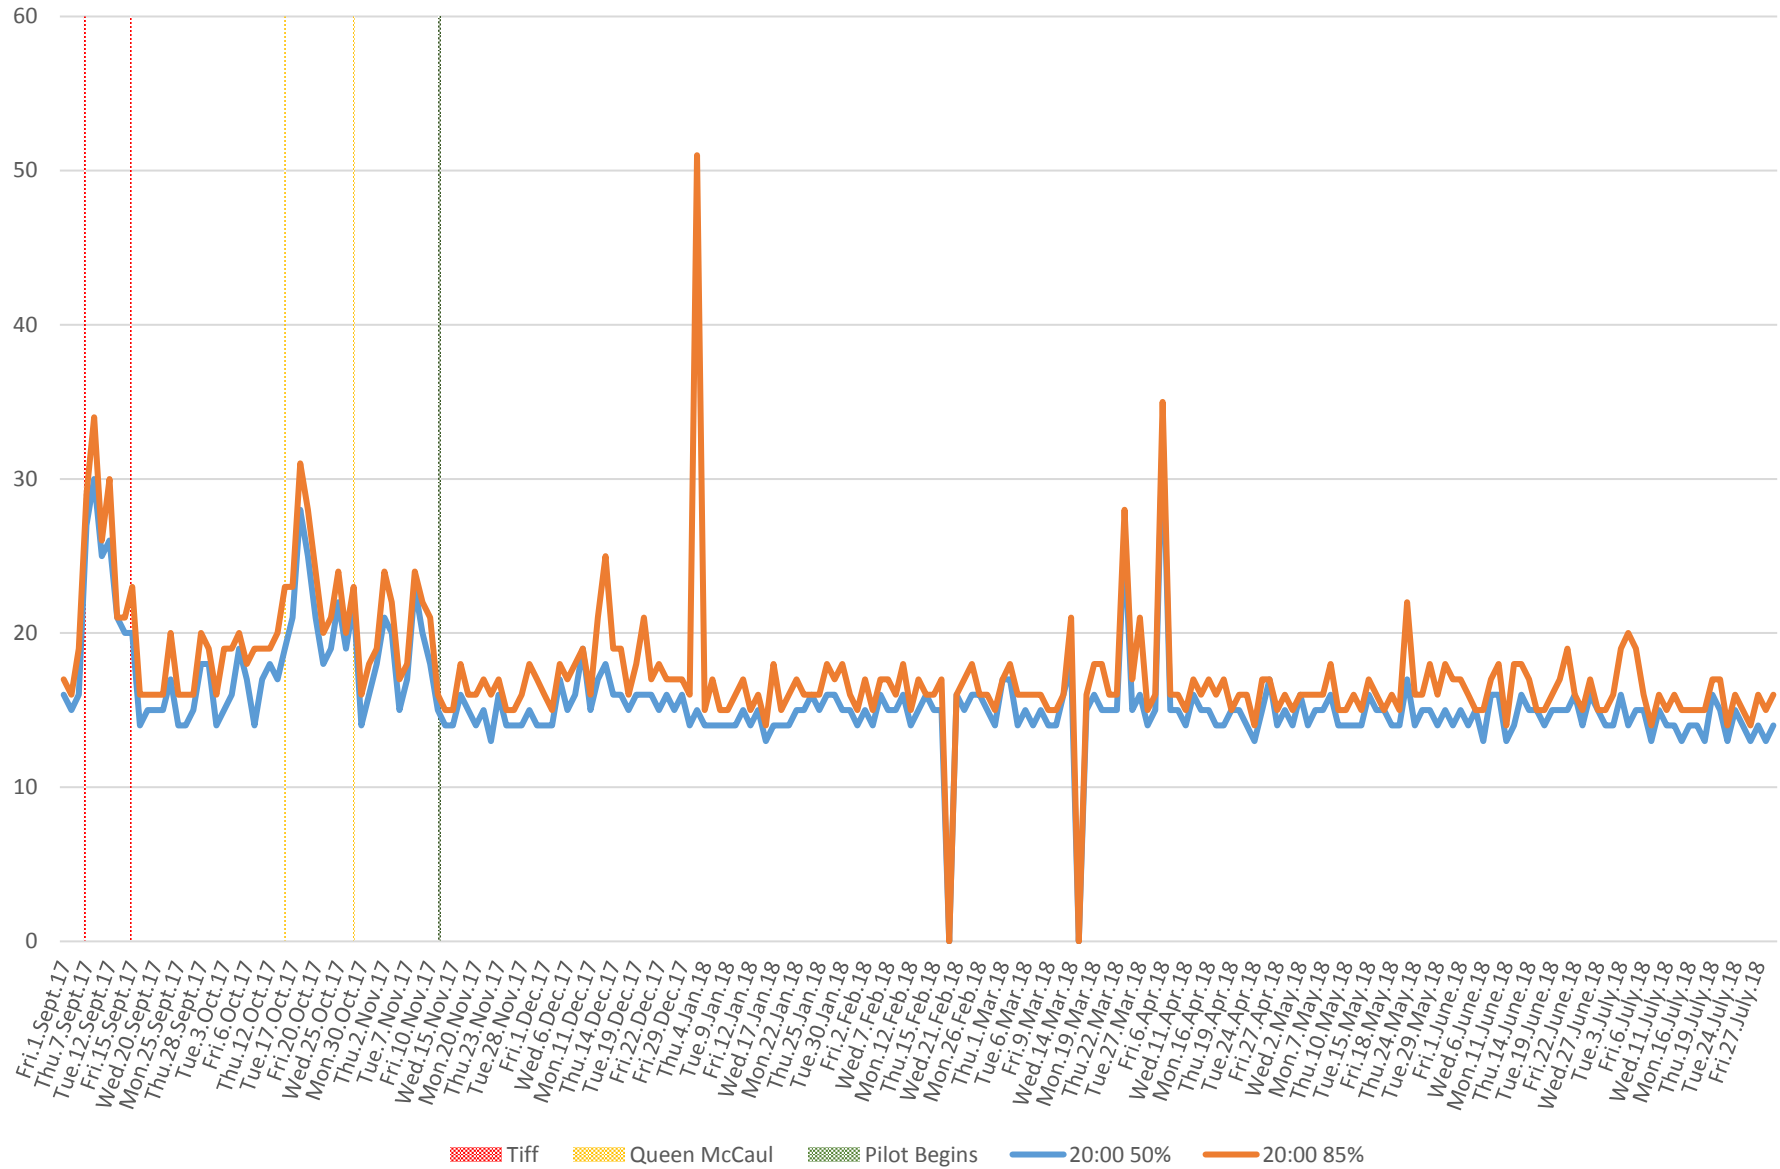

504 King Link Times From Jarvis To Bathurst Westbound From Sept 2017 To July 2018

50th & 85th Percentiles 8 to 9 AM

504 King Link Times From Jarvis To Bathurst Westbound From Sept 2017 To July 2018

50th & 85th Percentiles 1 to 2 PM

504 King Link Times From Jarvis To Bathurst Westbound From Sept 2017 To July 2018

50th & 85th Percentiles 5 to 6 PM

■ Tiff
 ■ Queen McCaul
 ■ Pilot Begins
 — 17:00 50%
 — 17:00 85%

504 King Link Times From Jarvis To Bathurst Westbound From Sept 2017 To July 2018

50th & 85th Percentiles 8 to 9 PM

504 King Link Times From Jarvis To Bathurst Westbound From Sept 2017 To July 2018

50th & 85th Percentiles 10 to 11 PM