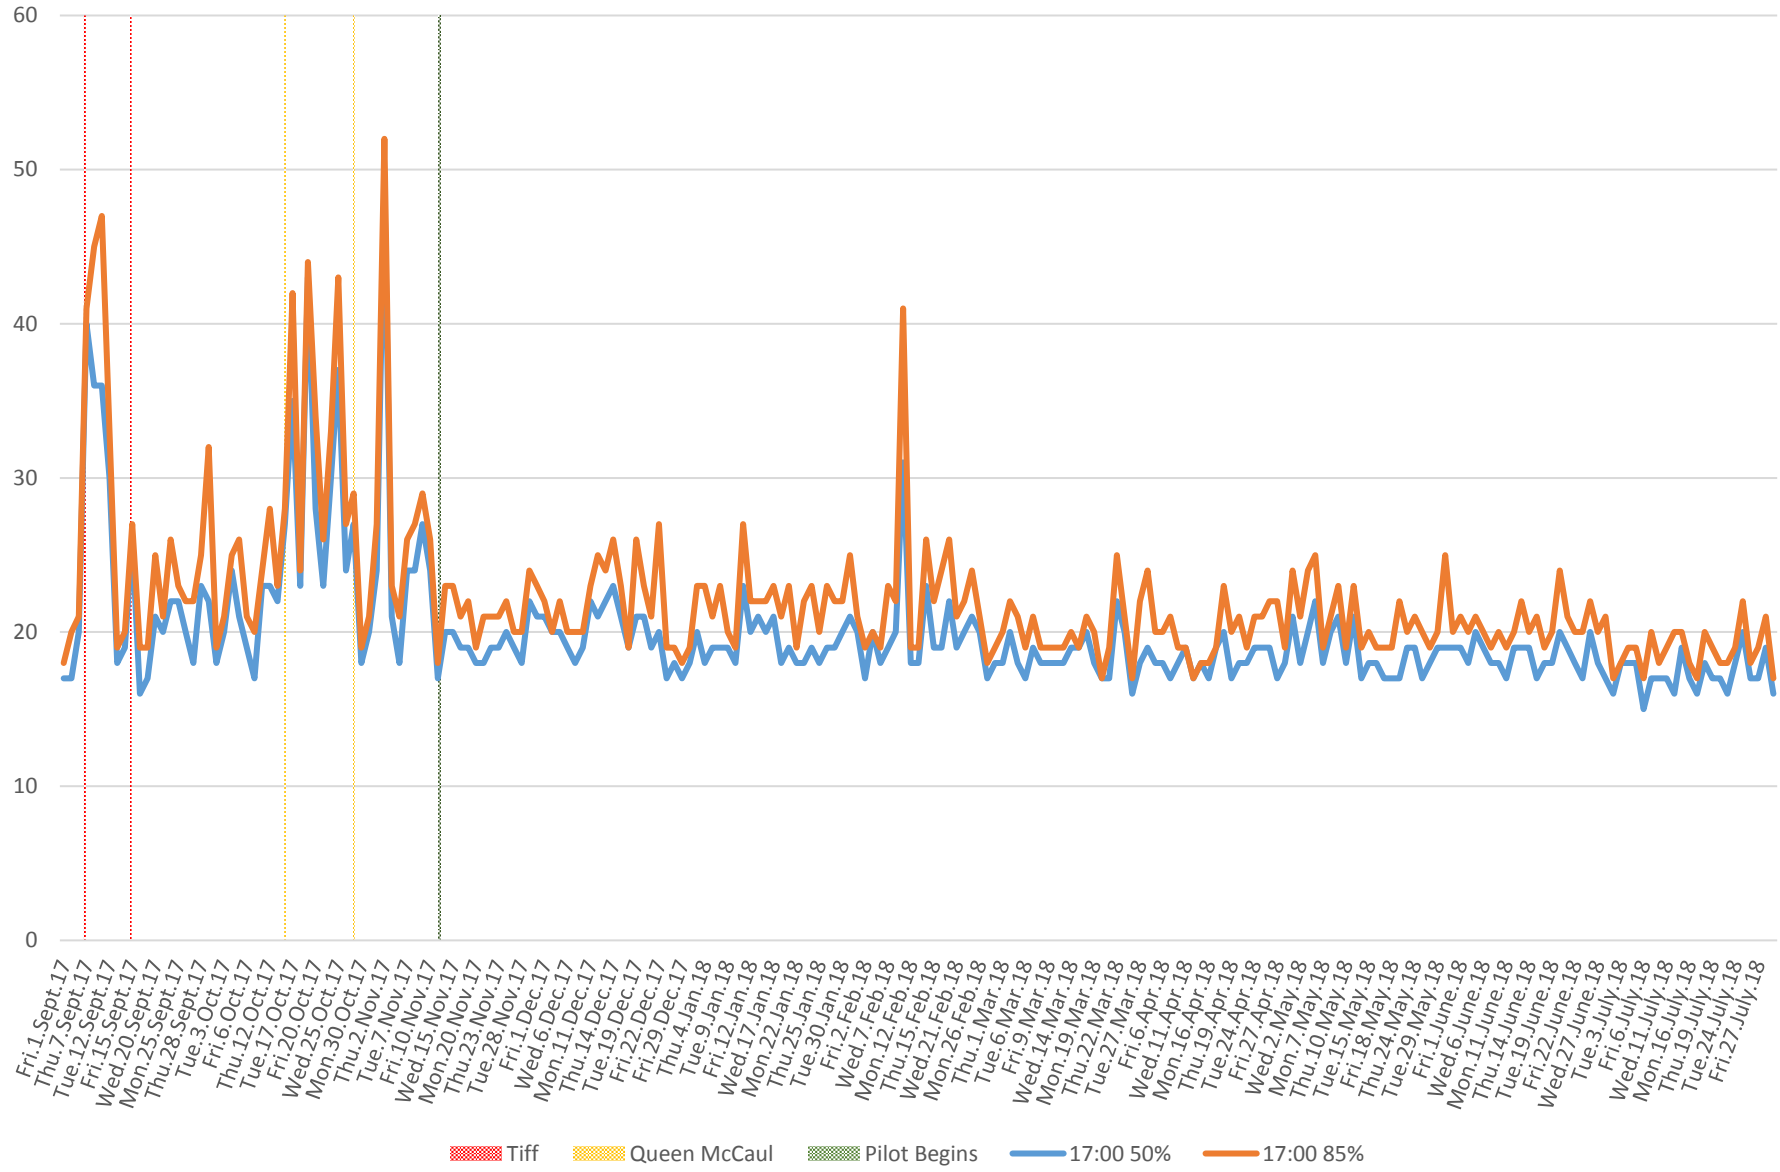

504 King Link Times From Jarvis To Bathurst Westbound From Sept 2017 To July 2018

50th & 85th Percentiles 8 to 9 AM

504 King Link Times From Jarvis To Bathurst Westbound From Sept 2017 To July 2018

50th & 85th Percentiles 1 to 2 PM

504 King Link Times From Jarvis To Bathurst Westbound From Sept 2017 To July 2018

50th & 85th Percentiles 5 to 6 PM

■ Tiff
 ■ Queen McCaul
 ■ Pilot Begins
 — 17:00 50%
 — 17:00 85%

504 King Link Times From Jarvis To Bathurst Westbound From Sept 2017 To July 2018

50th & 85th Percentiles 8 to 9 PM

504 King Link Times From Jarvis To Bathurst Westbound From Sept 2017 To July 2018

50th & 85th Percentiles 10 to 11 PM