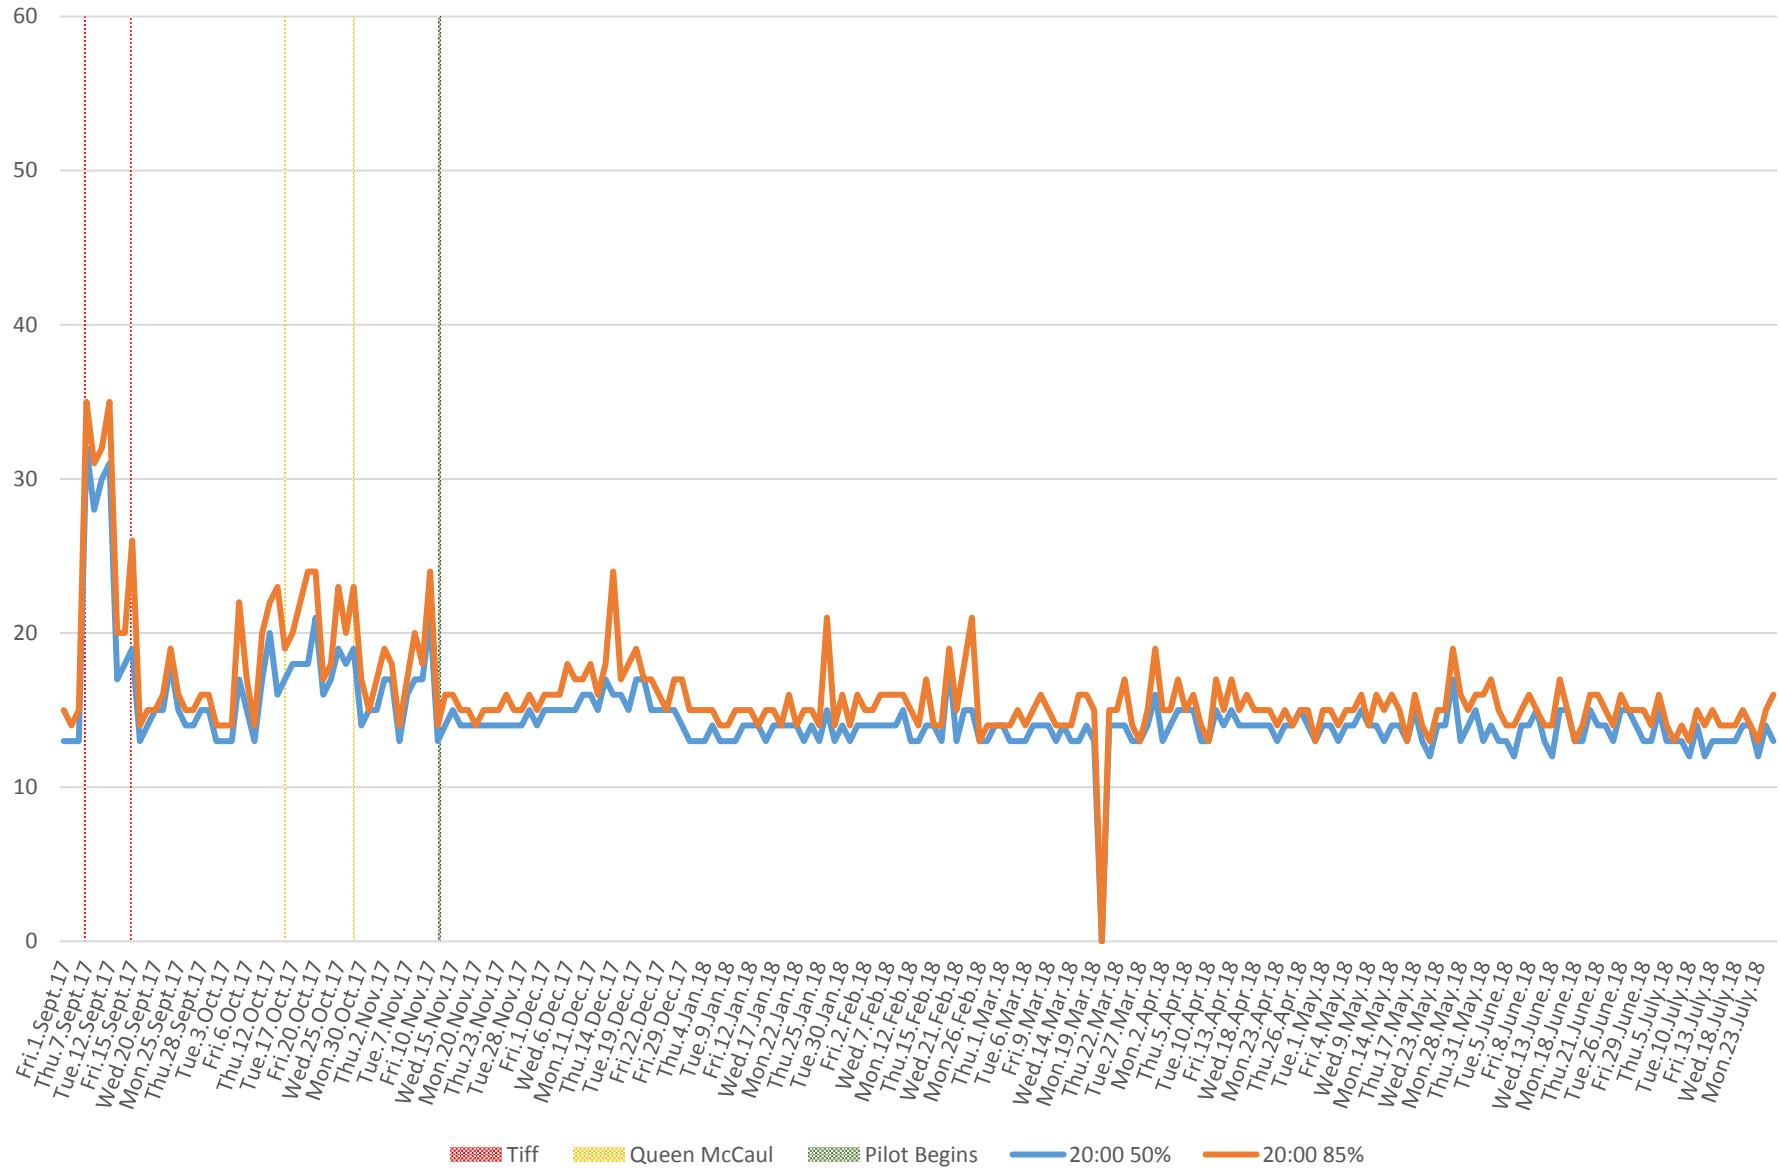

504 King Link Times From Bathurst To Jarvis Eastbound From Sept 2017 To July 2018

50th & 85th Percentiles 8 to 9 AM

504 King Link Times From Bathurst To Jarvis Eastbound From Sept 2017 To July 2018 50th & 85th Percentiles 1 to 2 PM

504 King Link Times From Bathurst To Jarvis Eastbound From Sept 2017 To July 2018

50th & 85th Percentiles 5 to 6 PM

504 King Link Times From Bathurst To Jarvis Eastbound From Sept 2017 To July 2018

50th & 85th Percentiles 8 to 9 PM

504 King Link Times From Bathurst To Jarvis Eastbound From Sept 2017 To July 2018

50th & 85th Percentiles 10 to 11 PM