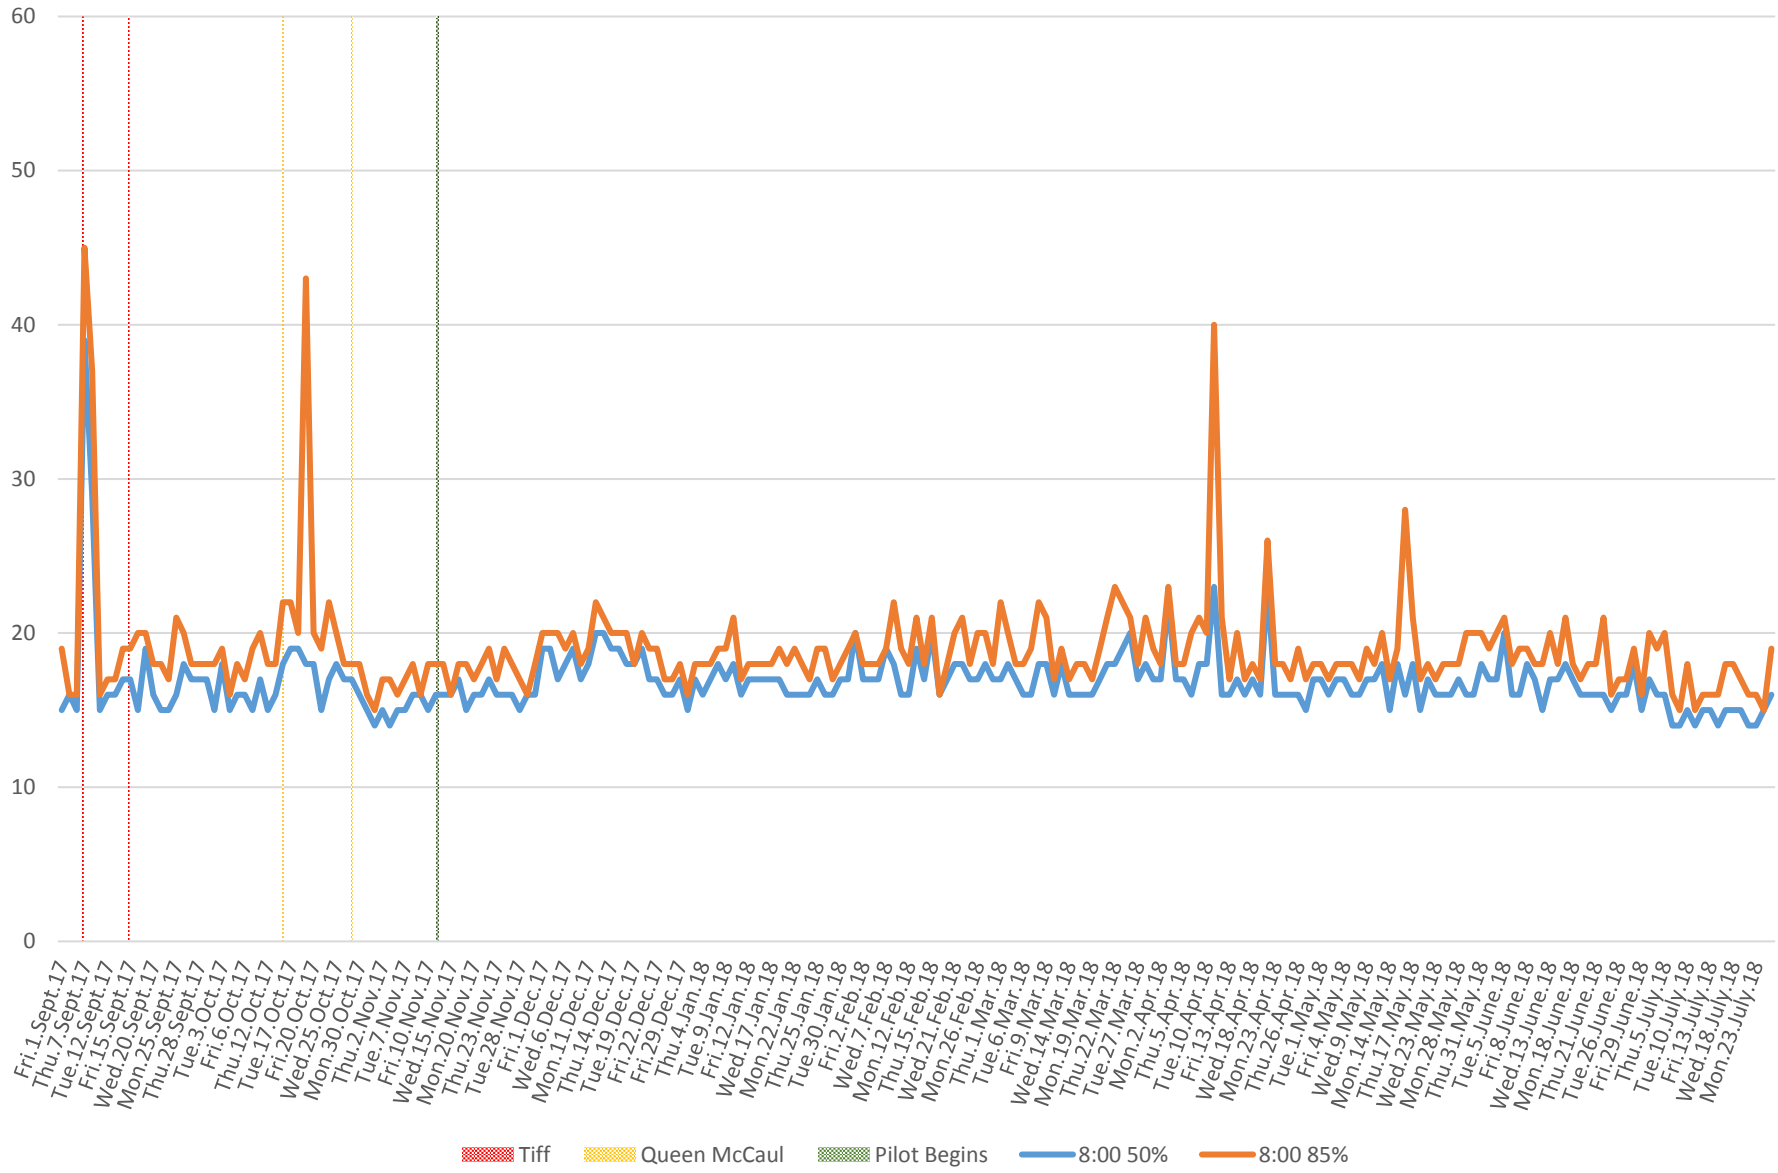

504 King Link Times From Bathurst To Jarvis Eastbound From Sept 2017 To July 2018

50th & 85th Percentiles 8 to 9 AM

504 King Link Times From Bathurst To Jarvis Eastbound From Sept 2017 To July 2018 50th & 85th Percentiles 1 to 2 PM

504 King Link Times From Bathurst To Jarvis Eastbound From Sept 2017 To July 2018

50th & 85th Percentiles 5 to 6 PM

504 King Link Times From Bathurst To Jarvis Eastbound From Sept 2017 To July 2018

50th & 85th Percentiles 8 to 9 PM

504 King Link Times From Bathurst To Jarvis Eastbound From Sept 2017 To July 2018

50th & 85th Percentiles 10 to 11 PM