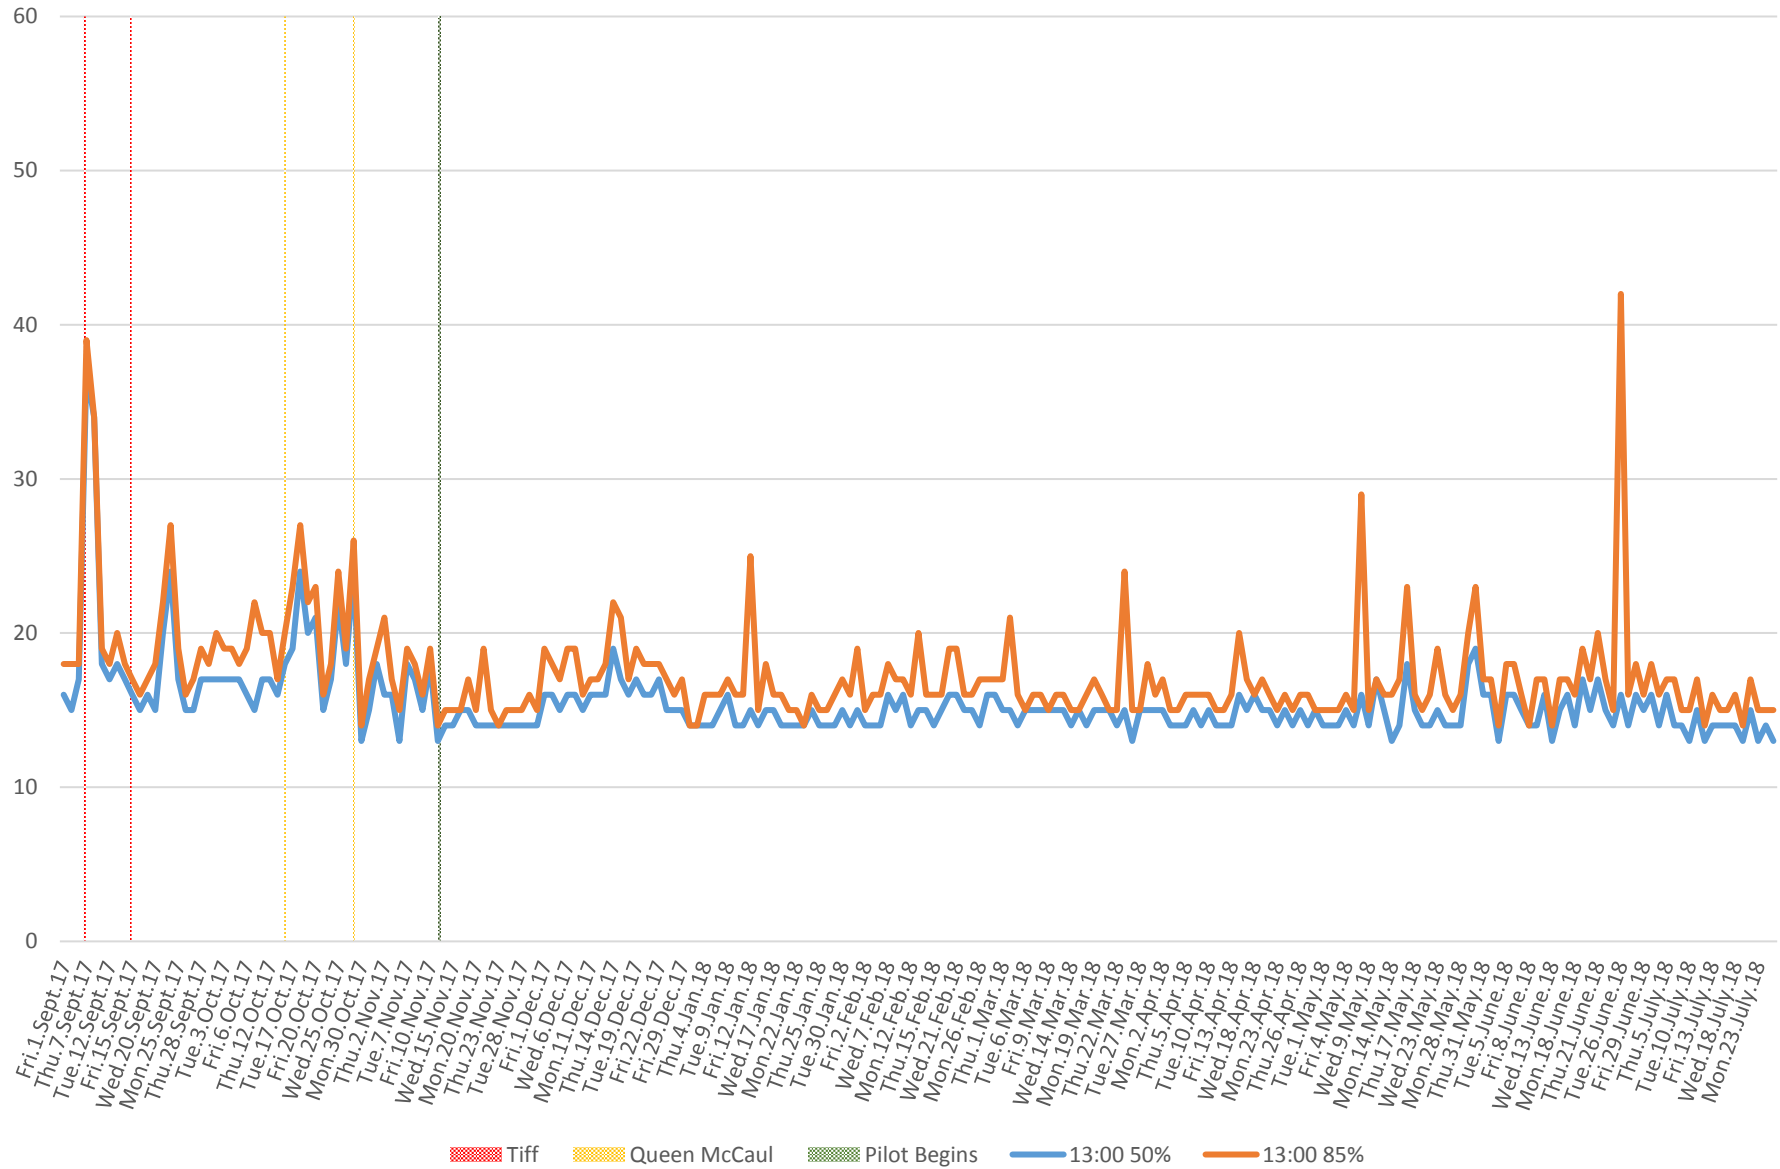

504 King Link Times From Bathurst To Jarvis Eastbound From Sept 2017 To July 2018

50th & 85th Percentiles 8 to 9 AM

504 King Link Times From Bathurst To Jarvis Eastbound From Sept 2017 To July 2018 50th & 85th Percentiles 1 to 2 PM

504 King Link Times From Bathurst To Jarvis Eastbound From Sept 2017 To July 2018

50th & 85th Percentiles 5 to 6 PM

504 King Link Times From Bathurst To Jarvis Eastbound From Sept 2017 To July 2018

50th & 85th Percentiles 8 to 9 PM

504 King Link Times From Bathurst To Jarvis Eastbound From Sept 2017 To July 2018

50th & 85th Percentiles 10 to 11 PM