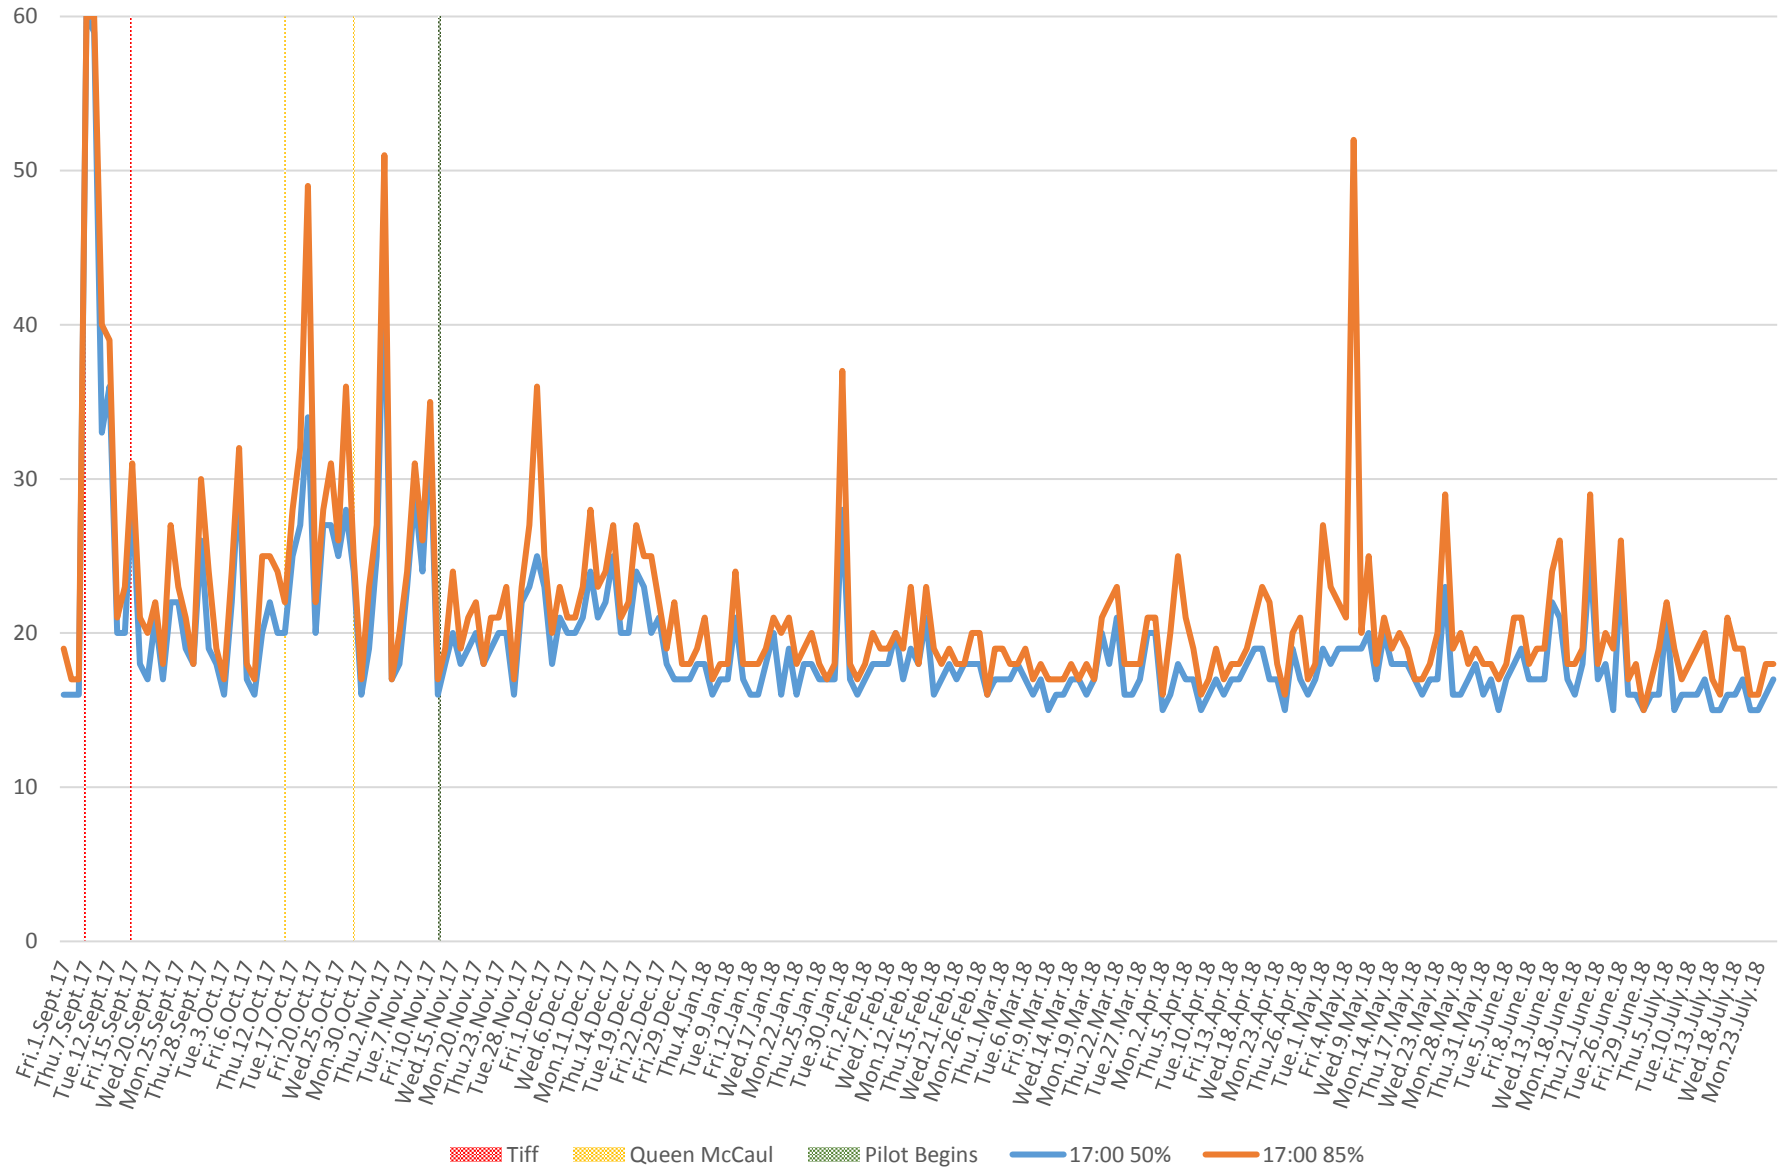

504 King Link Times From Bathurst To Jarvis Eastbound From Sept 2017 To July 2018

50th & 85th Percentiles 8 to 9 AM

504 King Link Times From Bathurst To Jarvis Eastbound From Sept 2017 To July 2018 50th & 85th Percentiles 1 to 2 PM

504 King Link Times From Bathurst To Jarvis Eastbound From Sept 2017 To July 2018

50th & 85th Percentiles 5 to 6 PM

504 King Link Times From Bathurst To Jarvis Eastbound From Sept 2017 To July 2018

50th & 85th Percentiles 8 to 9 PM

504 King Link Times From Bathurst To Jarvis Eastbound From Sept 2017 To July 2018

50th & 85th Percentiles 10 to 11 PM