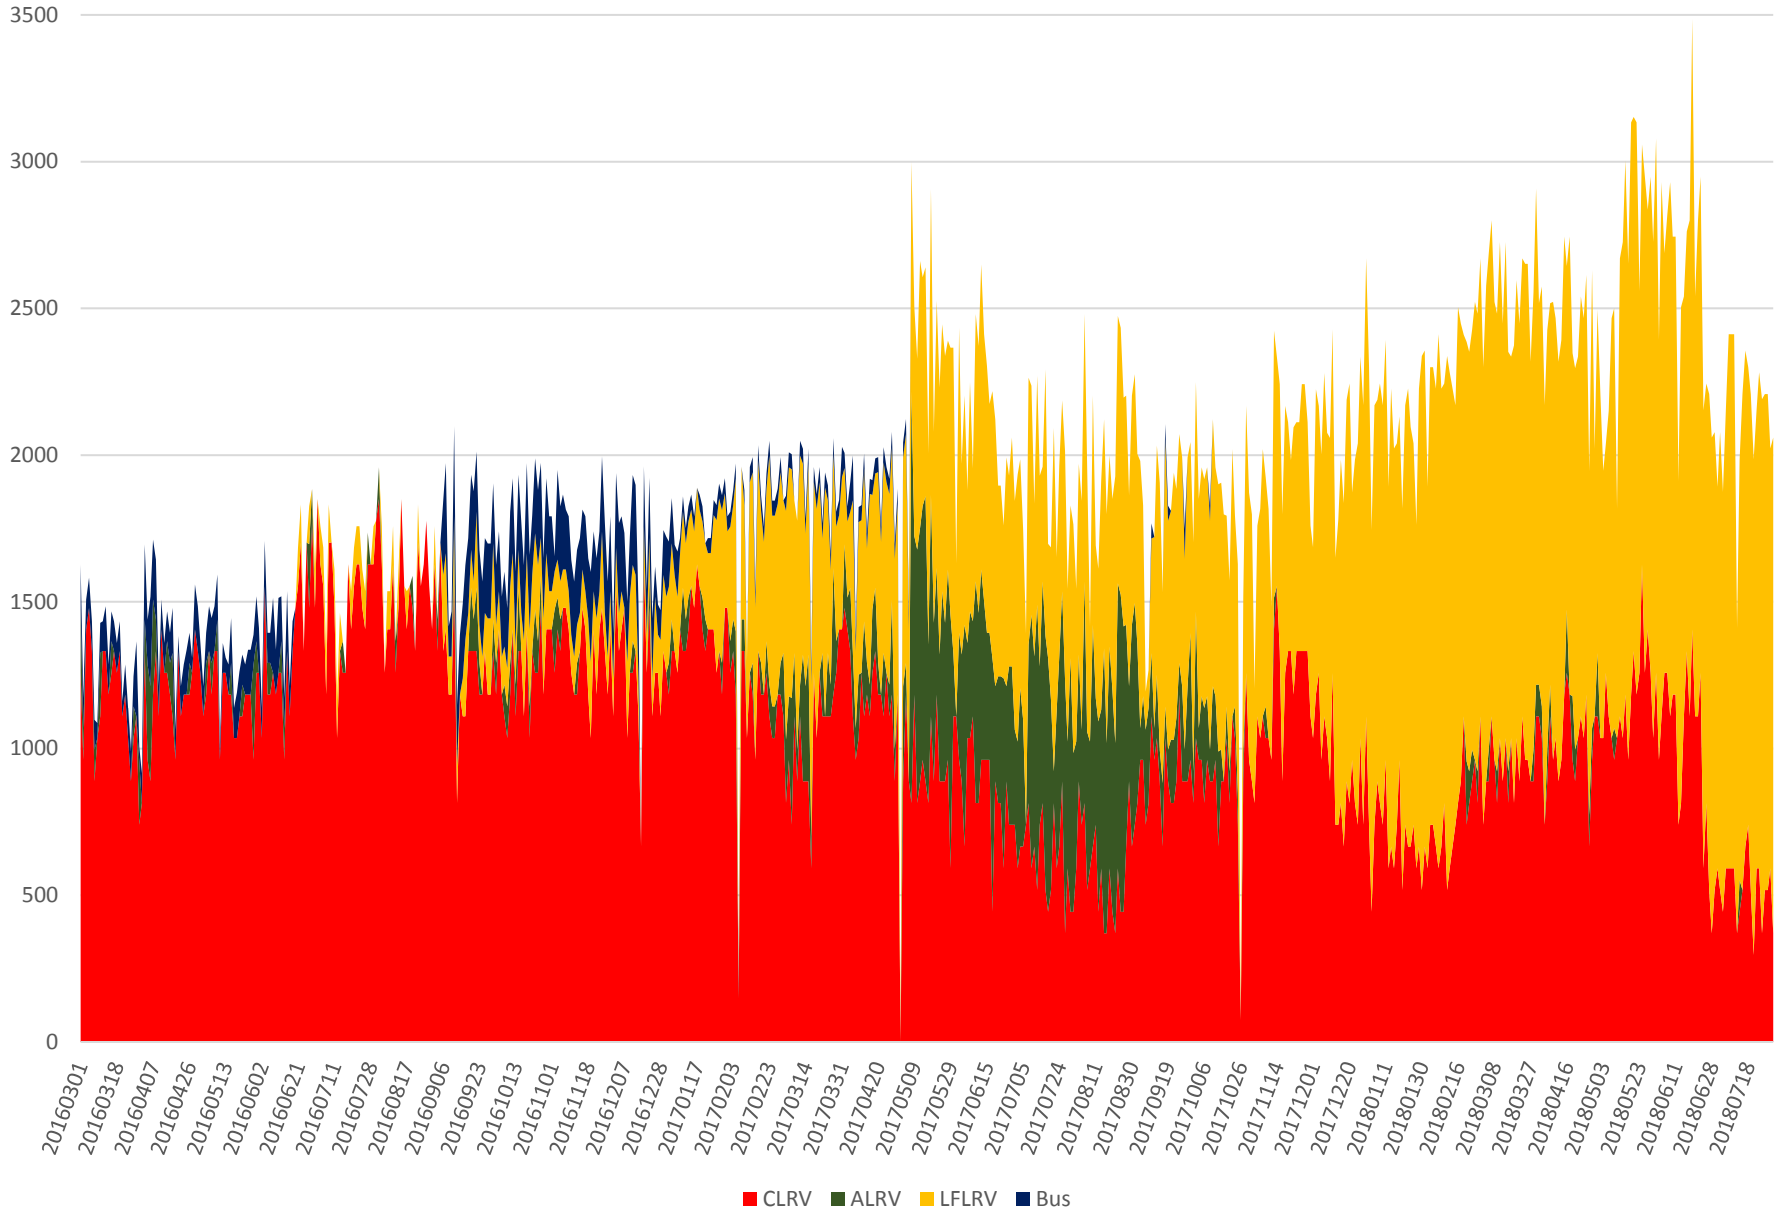

504 King Capacity at Yonge/WB March 2016 to July 2018 1500 to 1600

504 King Capacity at Yonge/WB March 2016 to July 2018 1600 to 1700

504 King Capacity at Yonge/WB March 2016 to July 2018 1700 to 1800

504 King Capacity at Yonge/WB March 2016 to July 2018 1800 to 1900