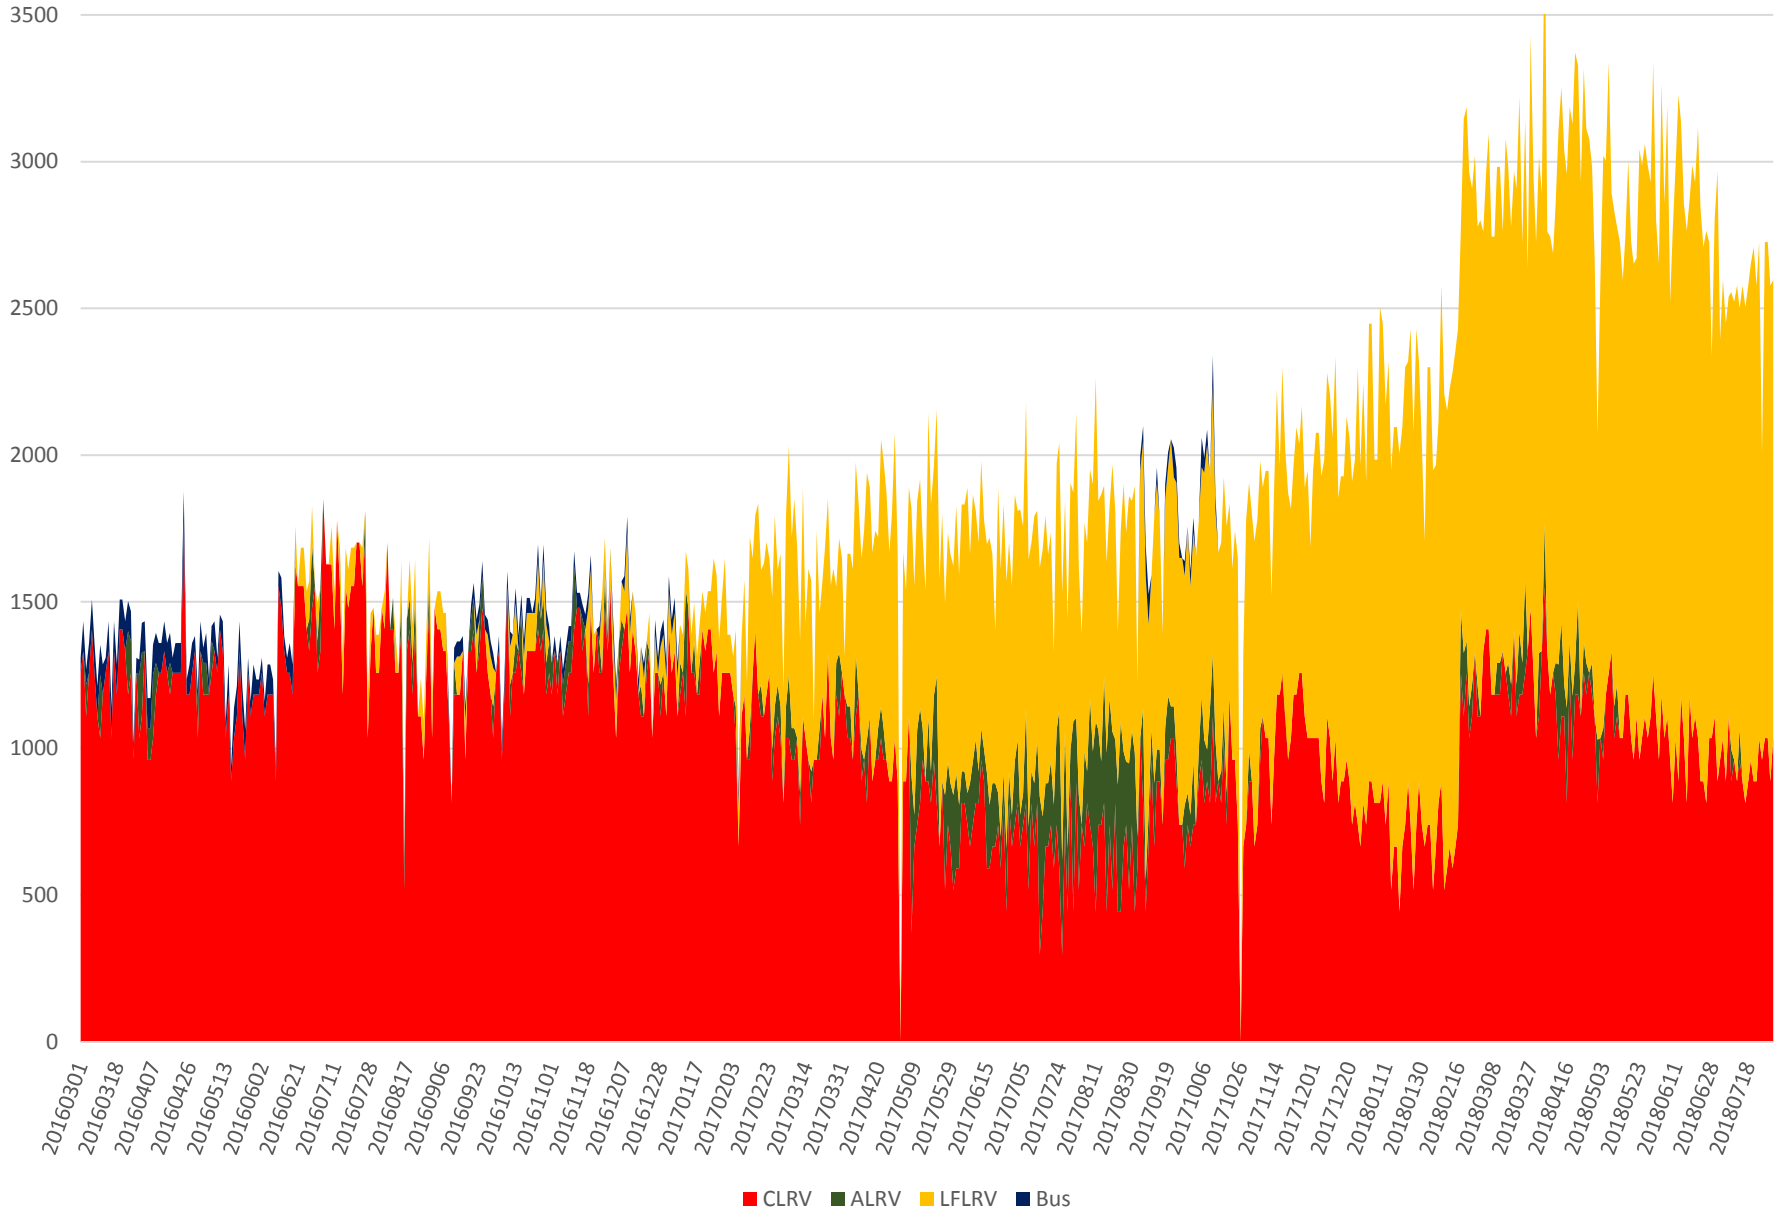

504 King Capacity at Yonge/WB March 2016 to July 2018 1500 to 1600

504 King Capacity at Yonge/WB March 2016 to July 2018 1600 to 1700

504 King Capacity at Yonge/WB March 2016 to July 2018 1700 to 1800

504 King Capacity at Yonge/WB March 2016 to July 2018 1800 to 1900