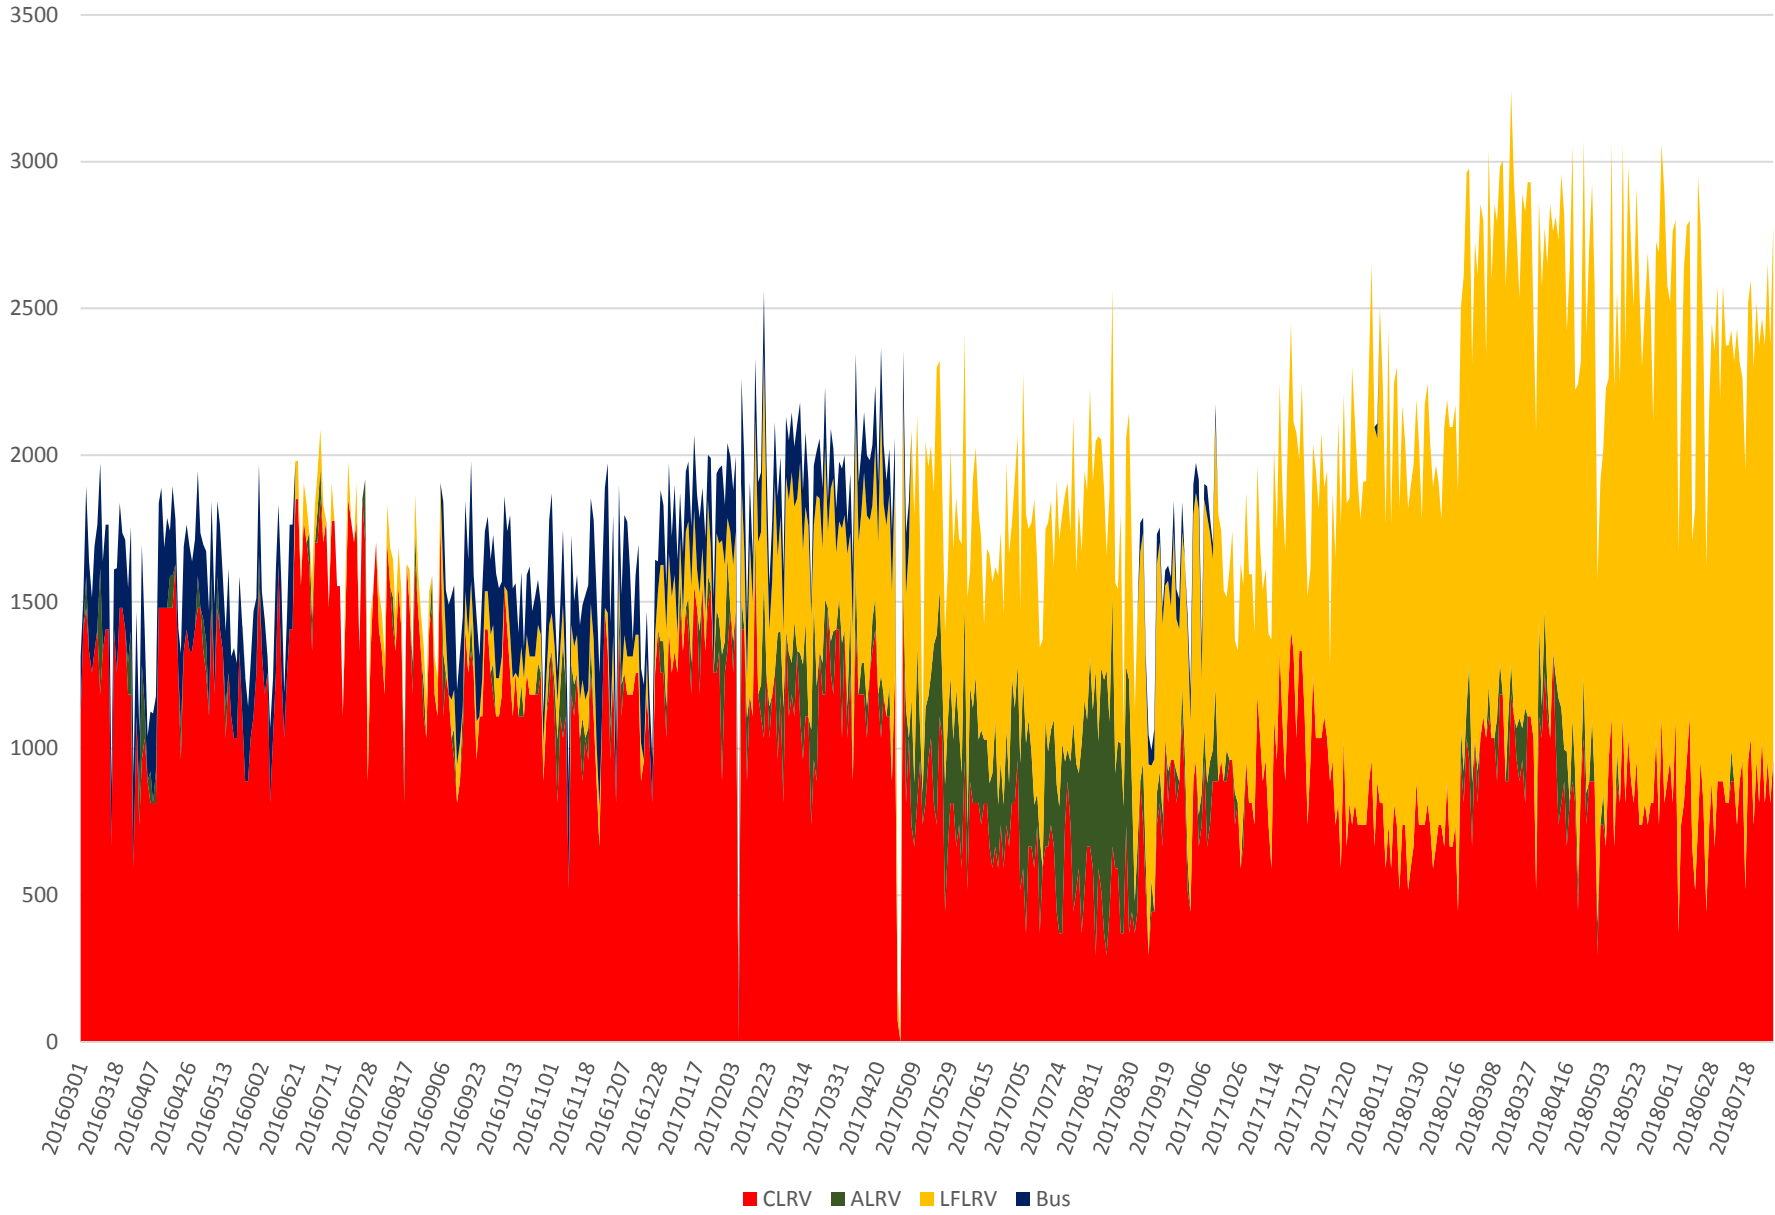

504 King Capacity at Yonge/WB March 2016 to July 2018 1500 to 1600

504 King Capacity at Yonge/WB March 2016 to July 2018 1600 to 1700

504 King Capacity at Yonge/WB March 2016 to July 2018 1700 to 1800

504 King Capacity at Yonge/WB March 2016 to July 2018 1800 to 1900