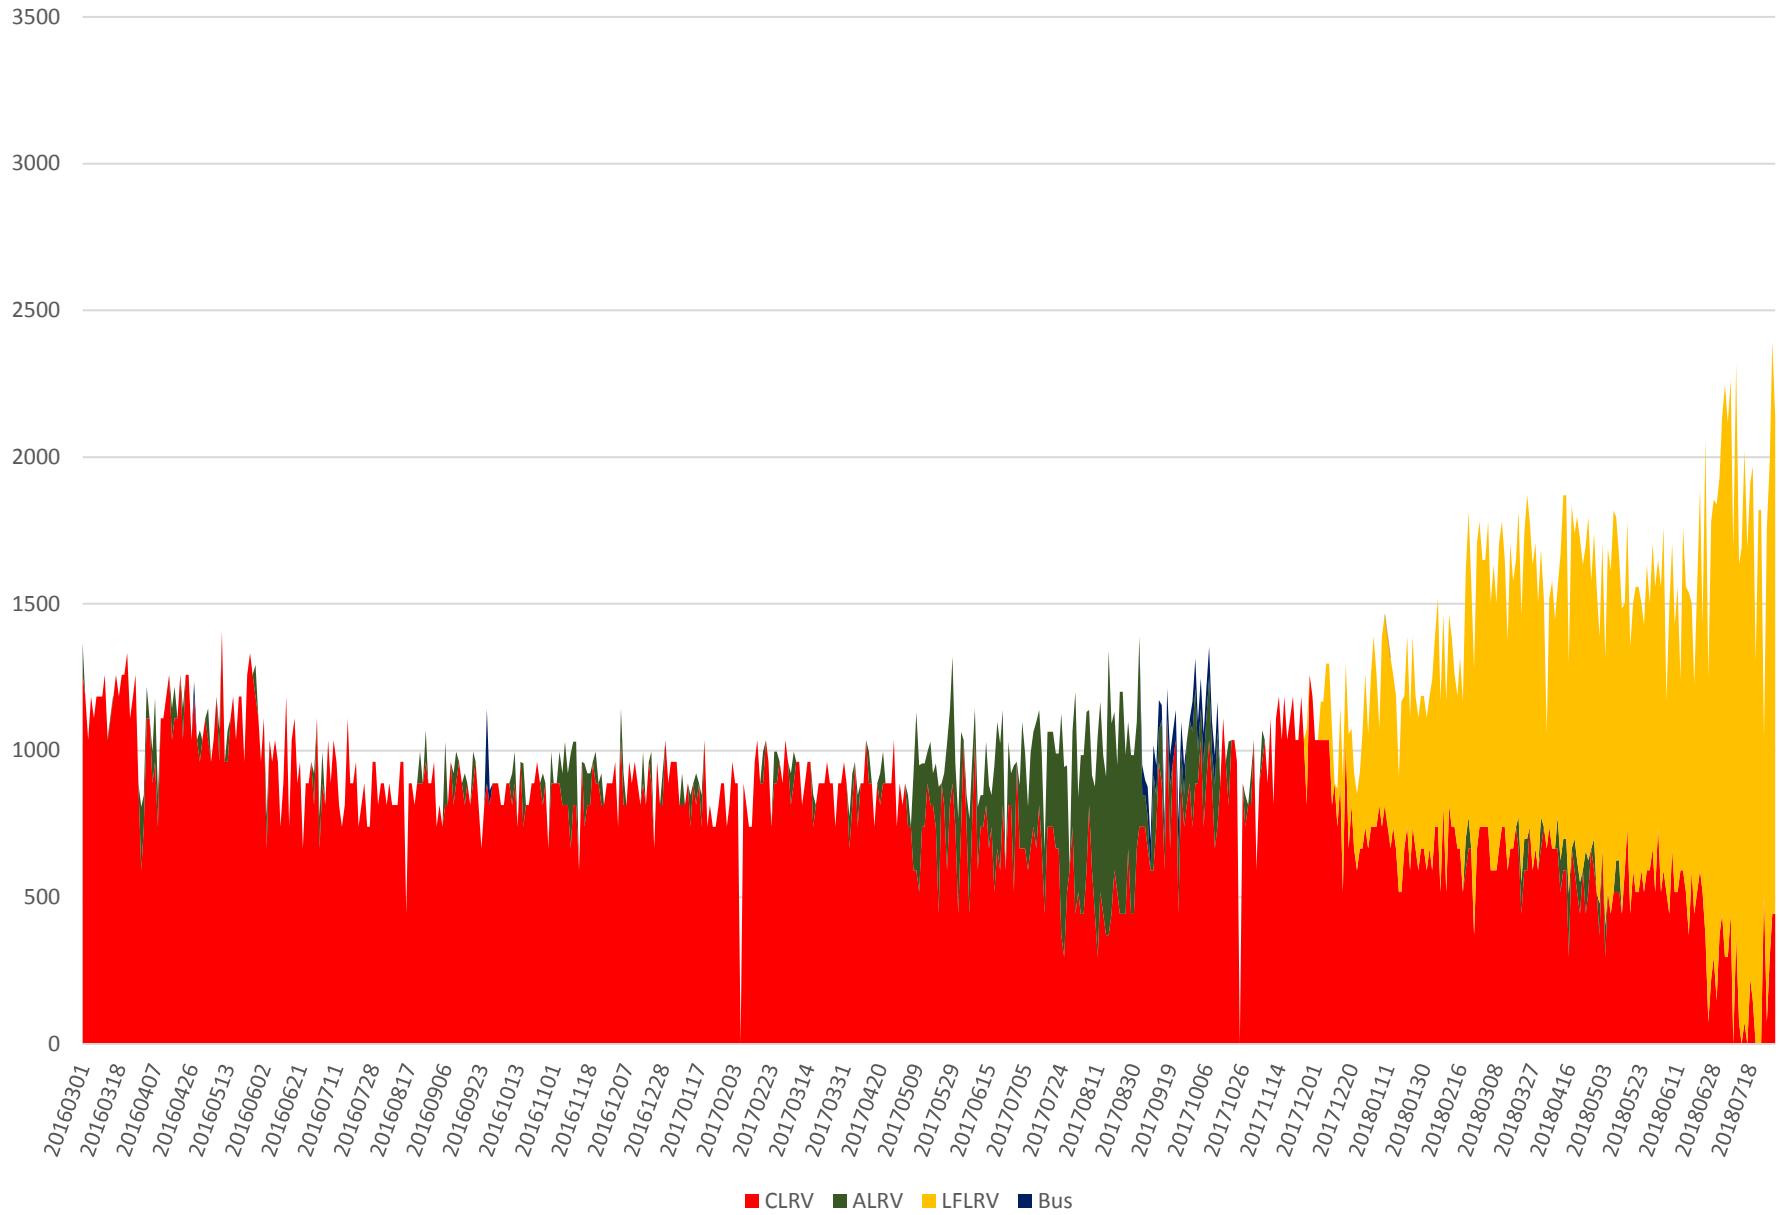

504 King Capacity at Jameson/WB March 2016 to July 2018 1500 to 1600

504 King Capacity at Jameson/WB March 2016 to July 2018 1600 to 1700

504 King Capacity at Jameson/WB March 2016 to July 2018 1700 to 1800

504 King Capacity at Jameson/WB March 2016 to July 2018 1800 to 1900