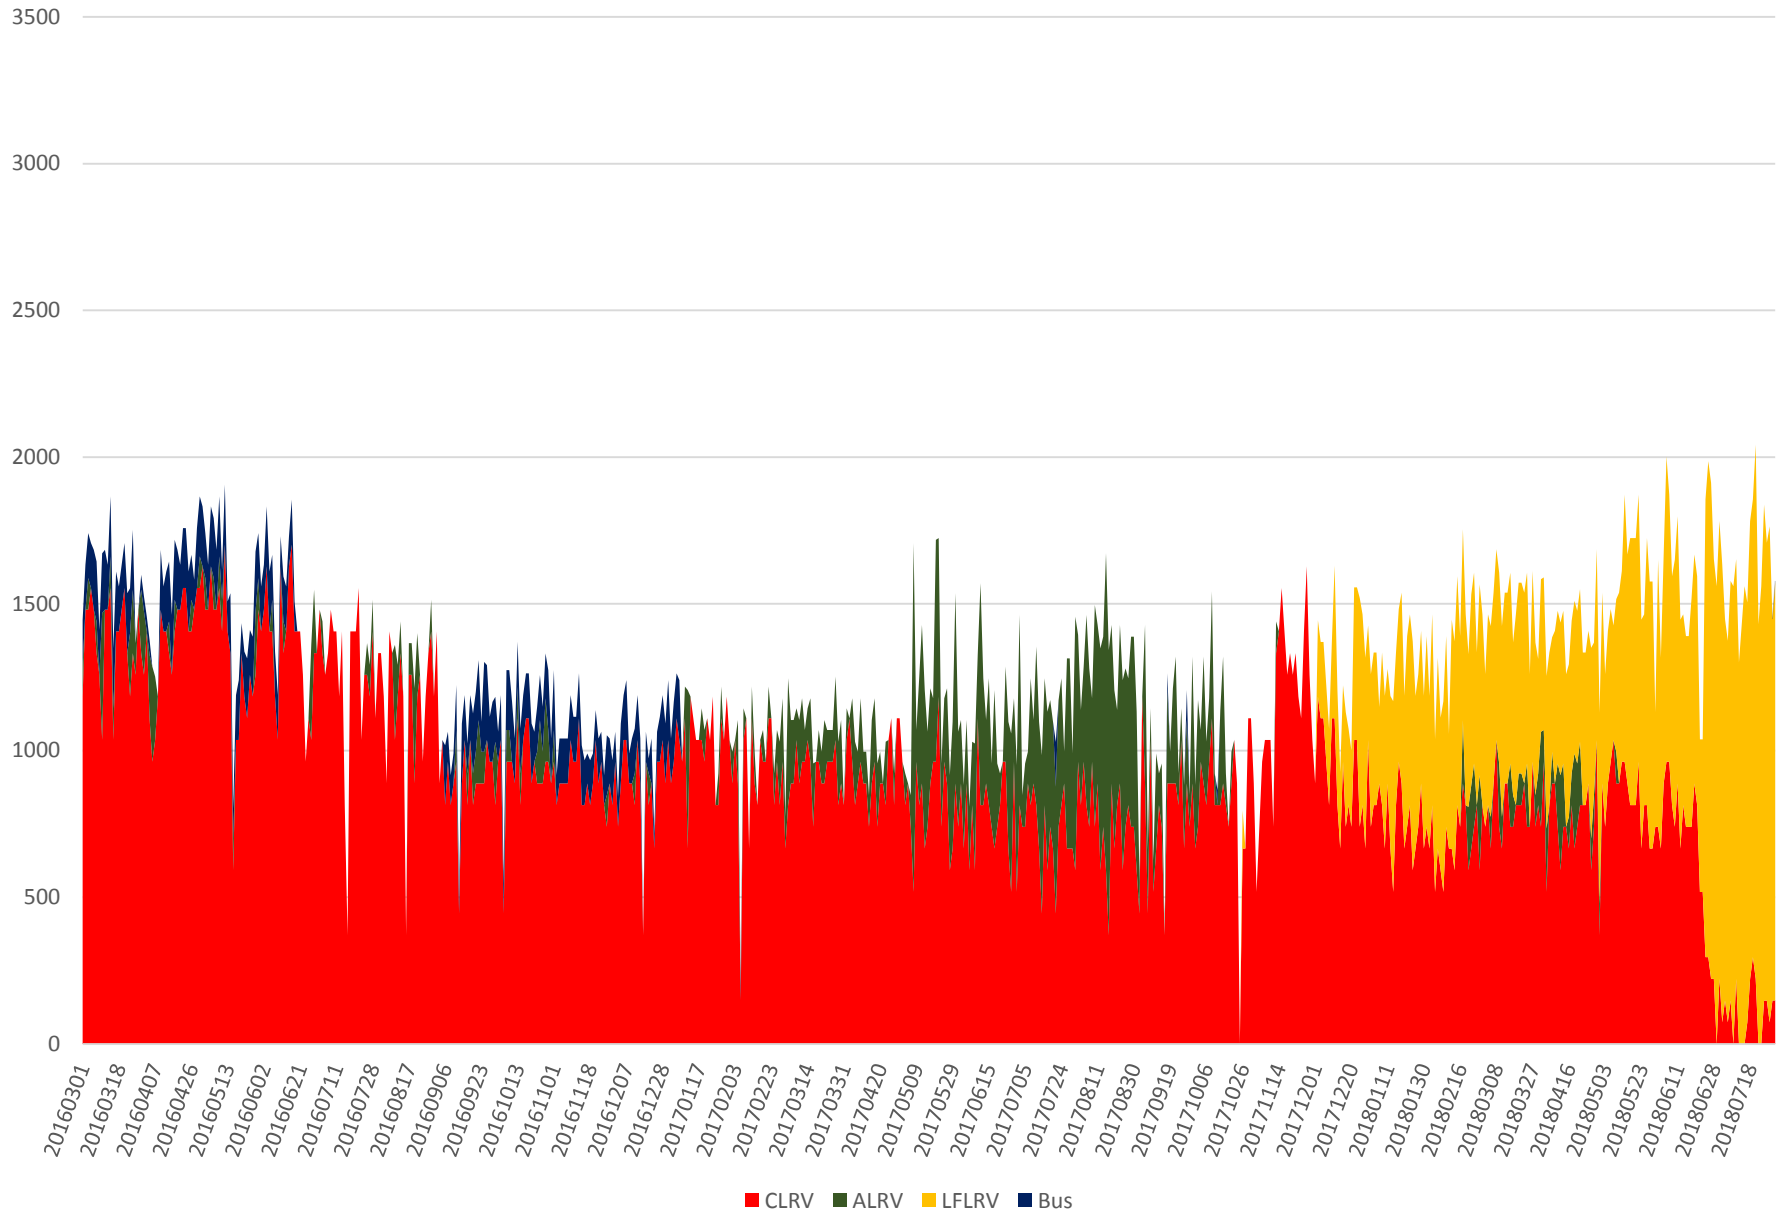

504 King Capacity at Jameson/WB March 2016 to July 2018 1500 to 1600

504 King Capacity at Jameson/WB March 2016 to July 2018 1600 to 1700

504 King Capacity at Jameson/WB March 2016 to July 2018 1700 to 1800

504 King Capacity at Jameson/WB March 2016 to July 2018 1800 to 1900