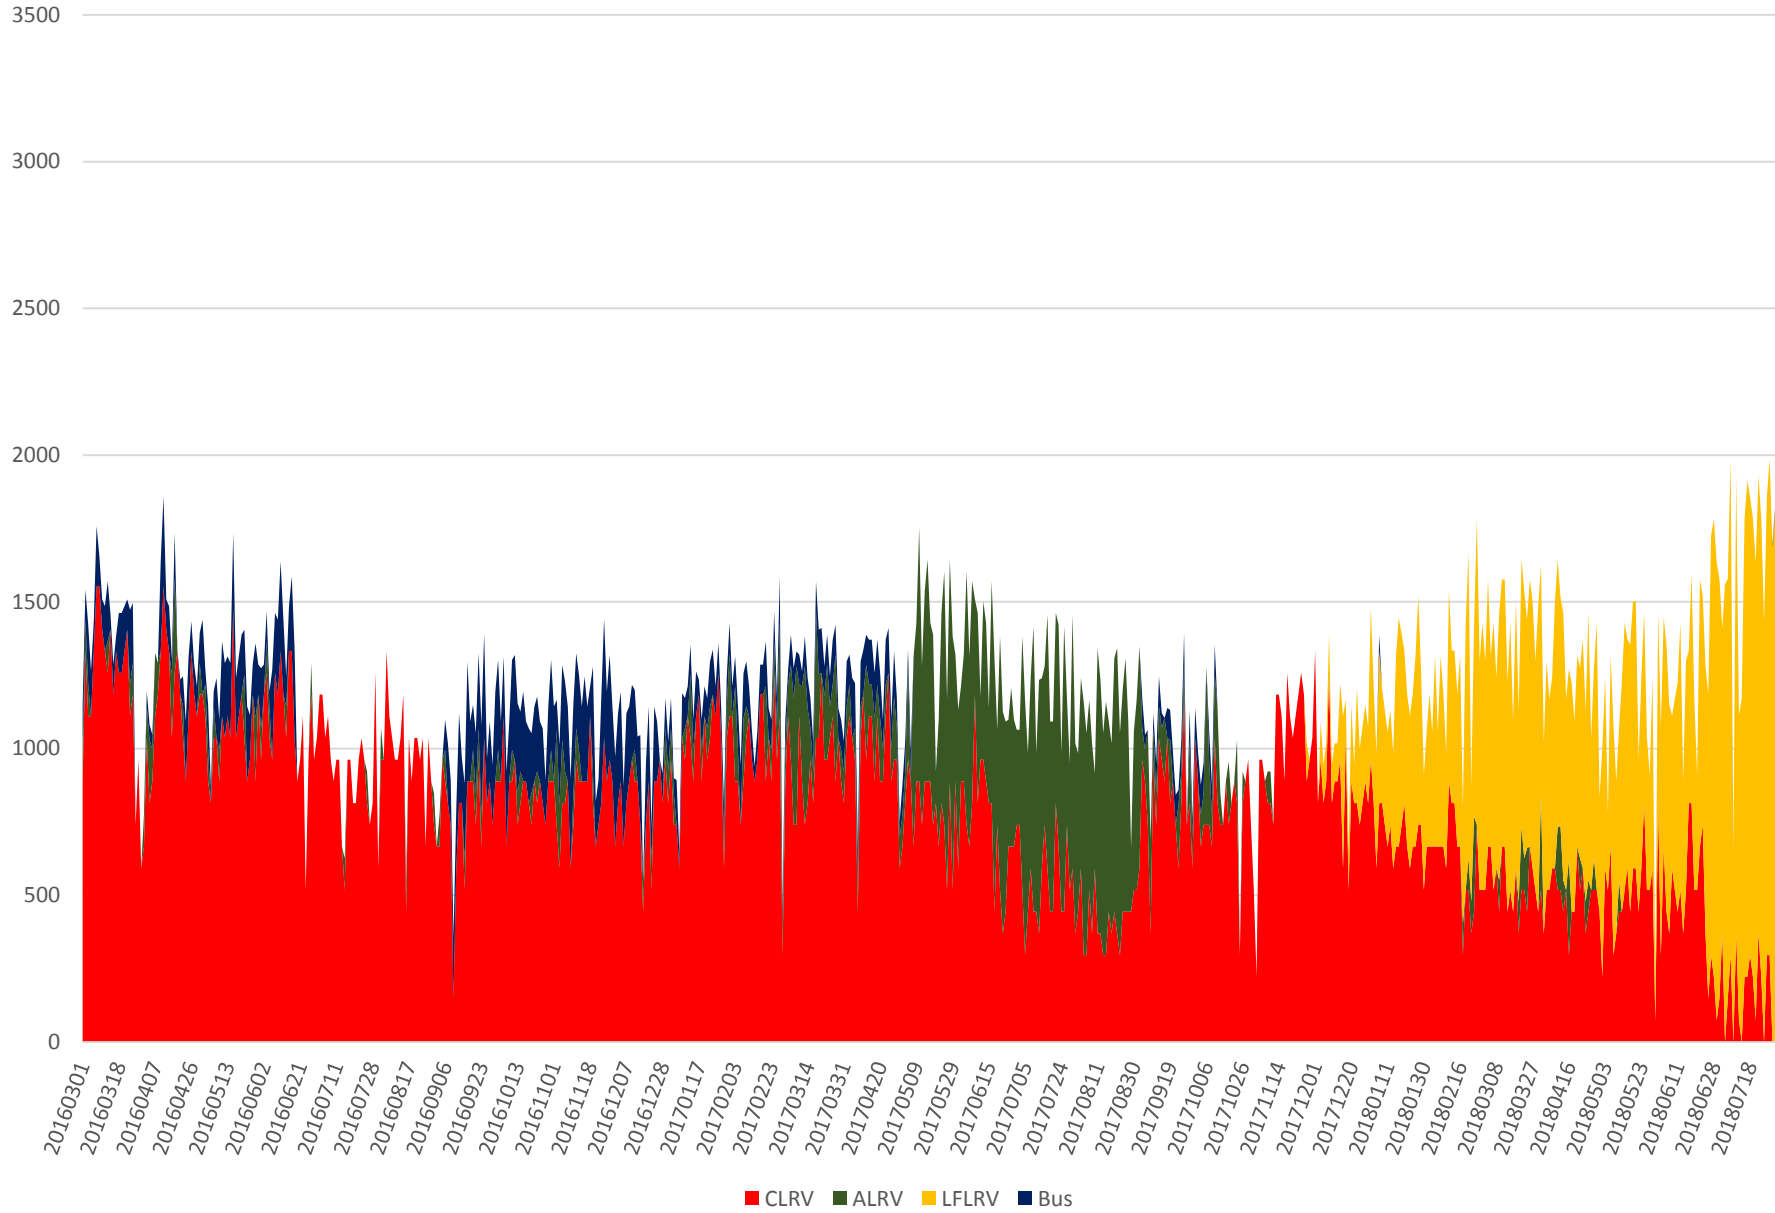

504 King Capacity at Jameson/WB March 2016 to July 2018 1500 to 1600

504 King Capacity at Jameson/WB March 2016 to July 2018 1600 to 1700

504 King Capacity at Jameson/WB March 2016 to July 2018 1700 to 1800

504 King Capacity at Jameson/WB March 2016 to July 2018 1800 to 1900