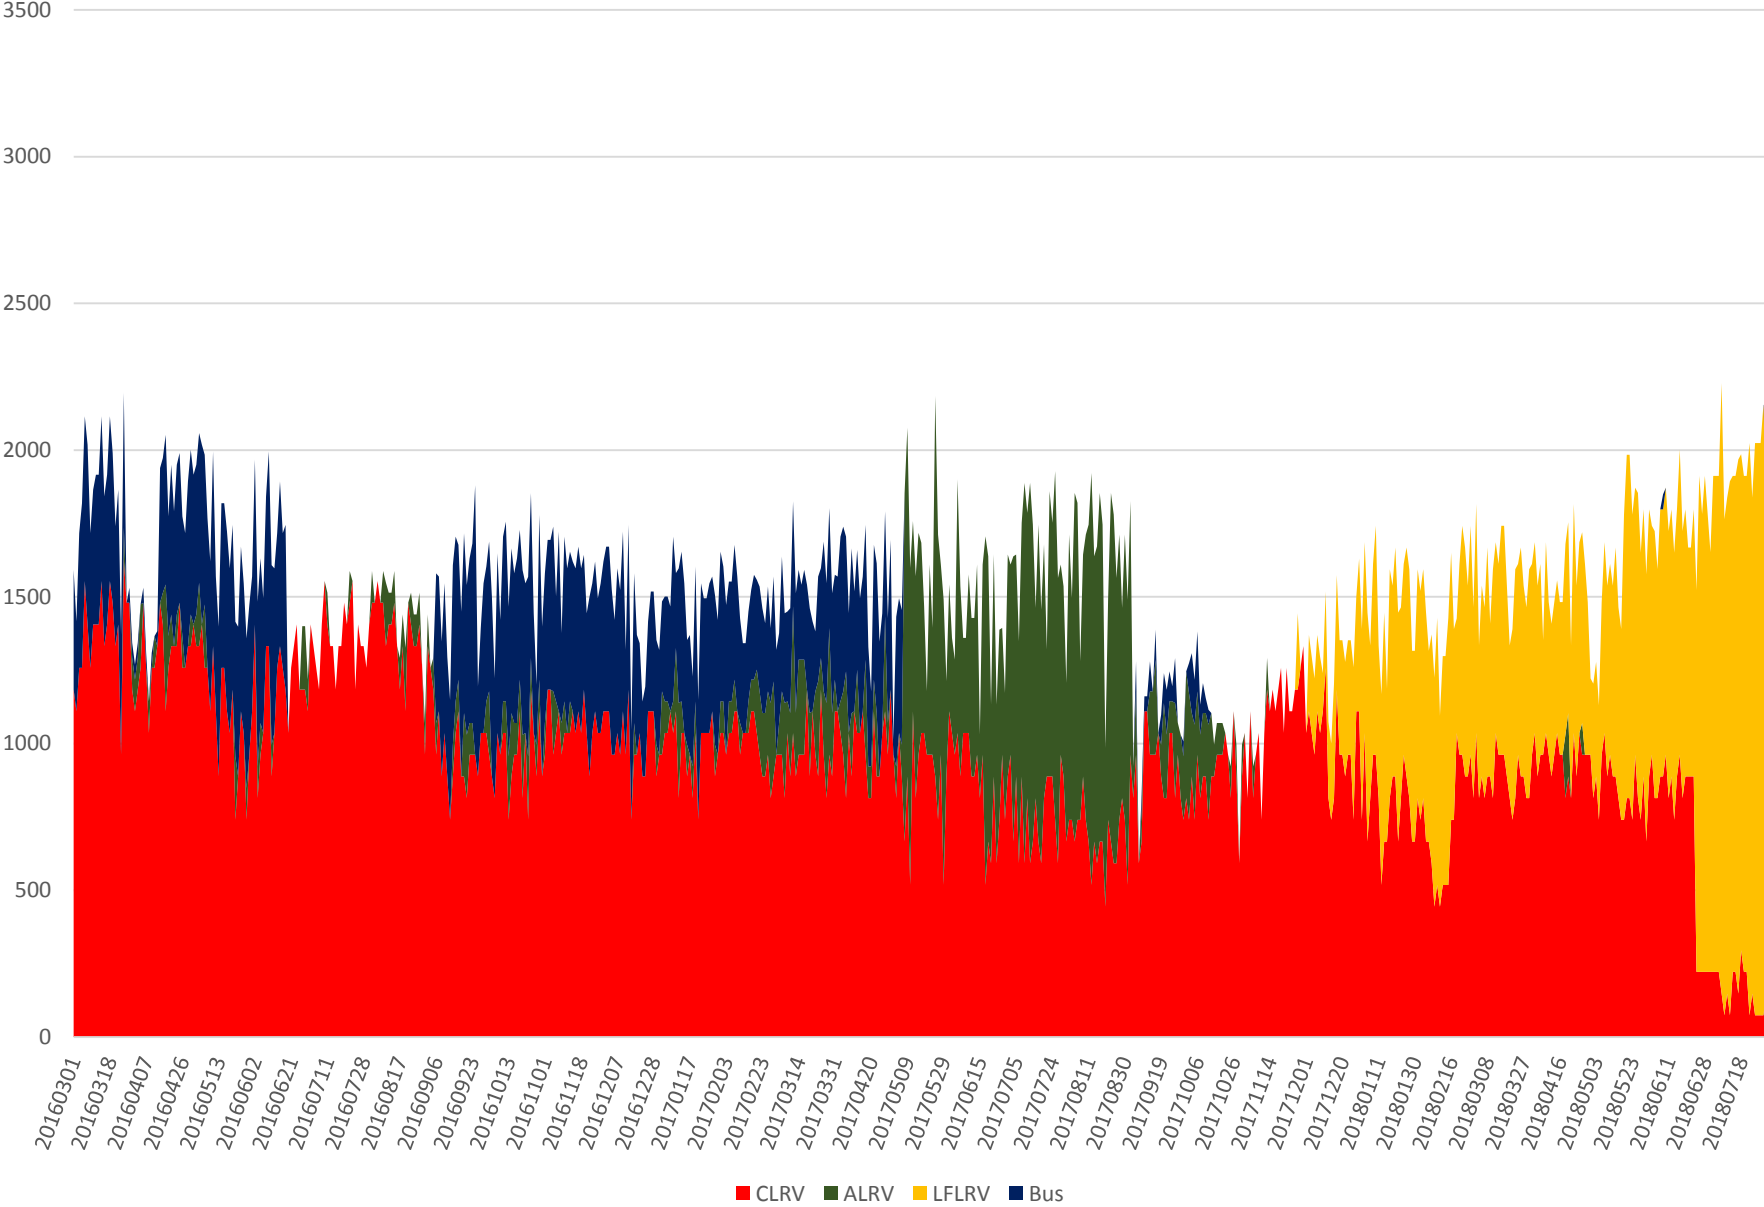

504 King Capacity at Jameson/EB March 2016 to July 2018 600 to 700

504 King Capacity at Jameson/EB March 2016 to July 2018 700 to 800

504 King Capacity at Jameson/EB March 2016 to July 2018 800 to 900

504 King Capacity at Jameson/EB March 2016 to July 2018 900 to 1000