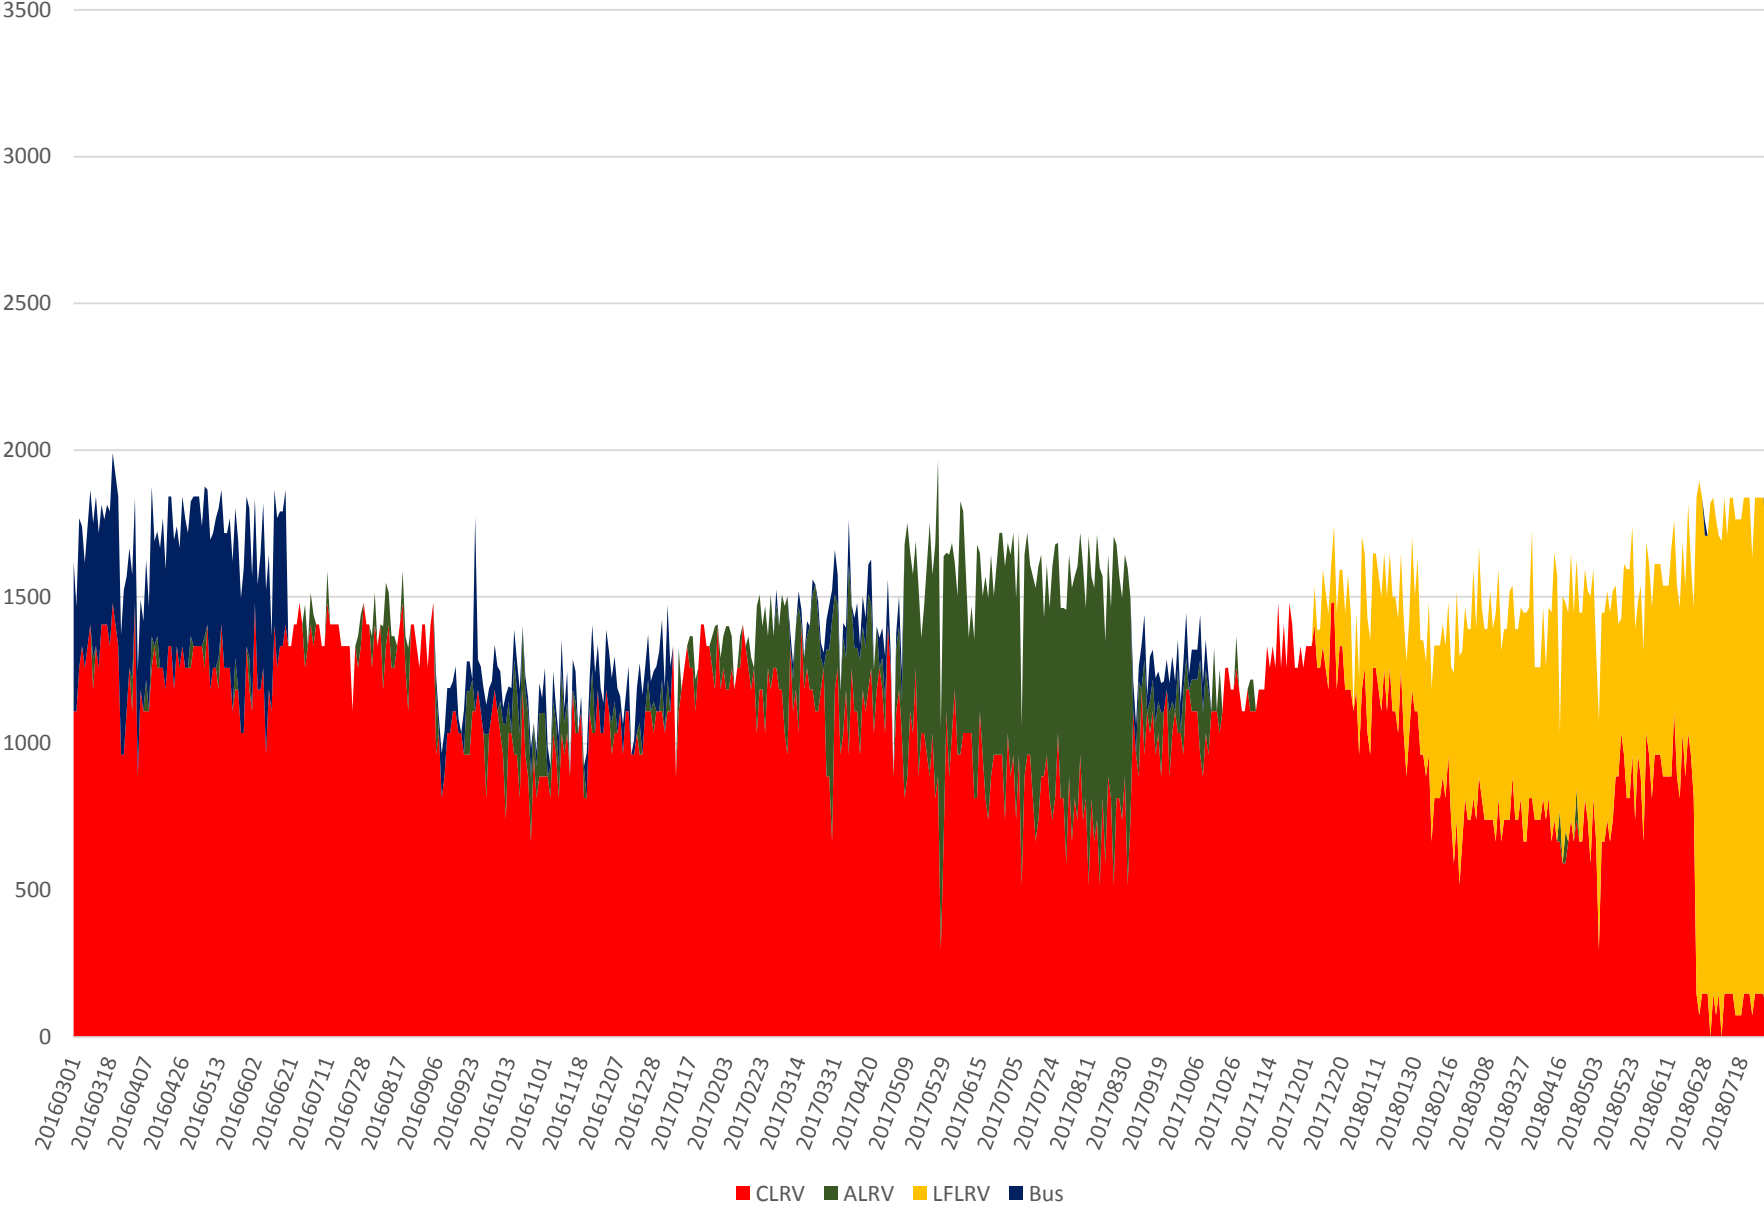

504 King Capacity at Jameson/EB March 2016 to July 2018 600 to 700

504 King Capacity at Jameson/EB March 2016 to July 2018 700 to 800

504 King Capacity at Jameson/EB March 2016 to July 2018 800 to 900

504 King Capacity at Jameson/EB March 2016 to July 2018 900 to 1000