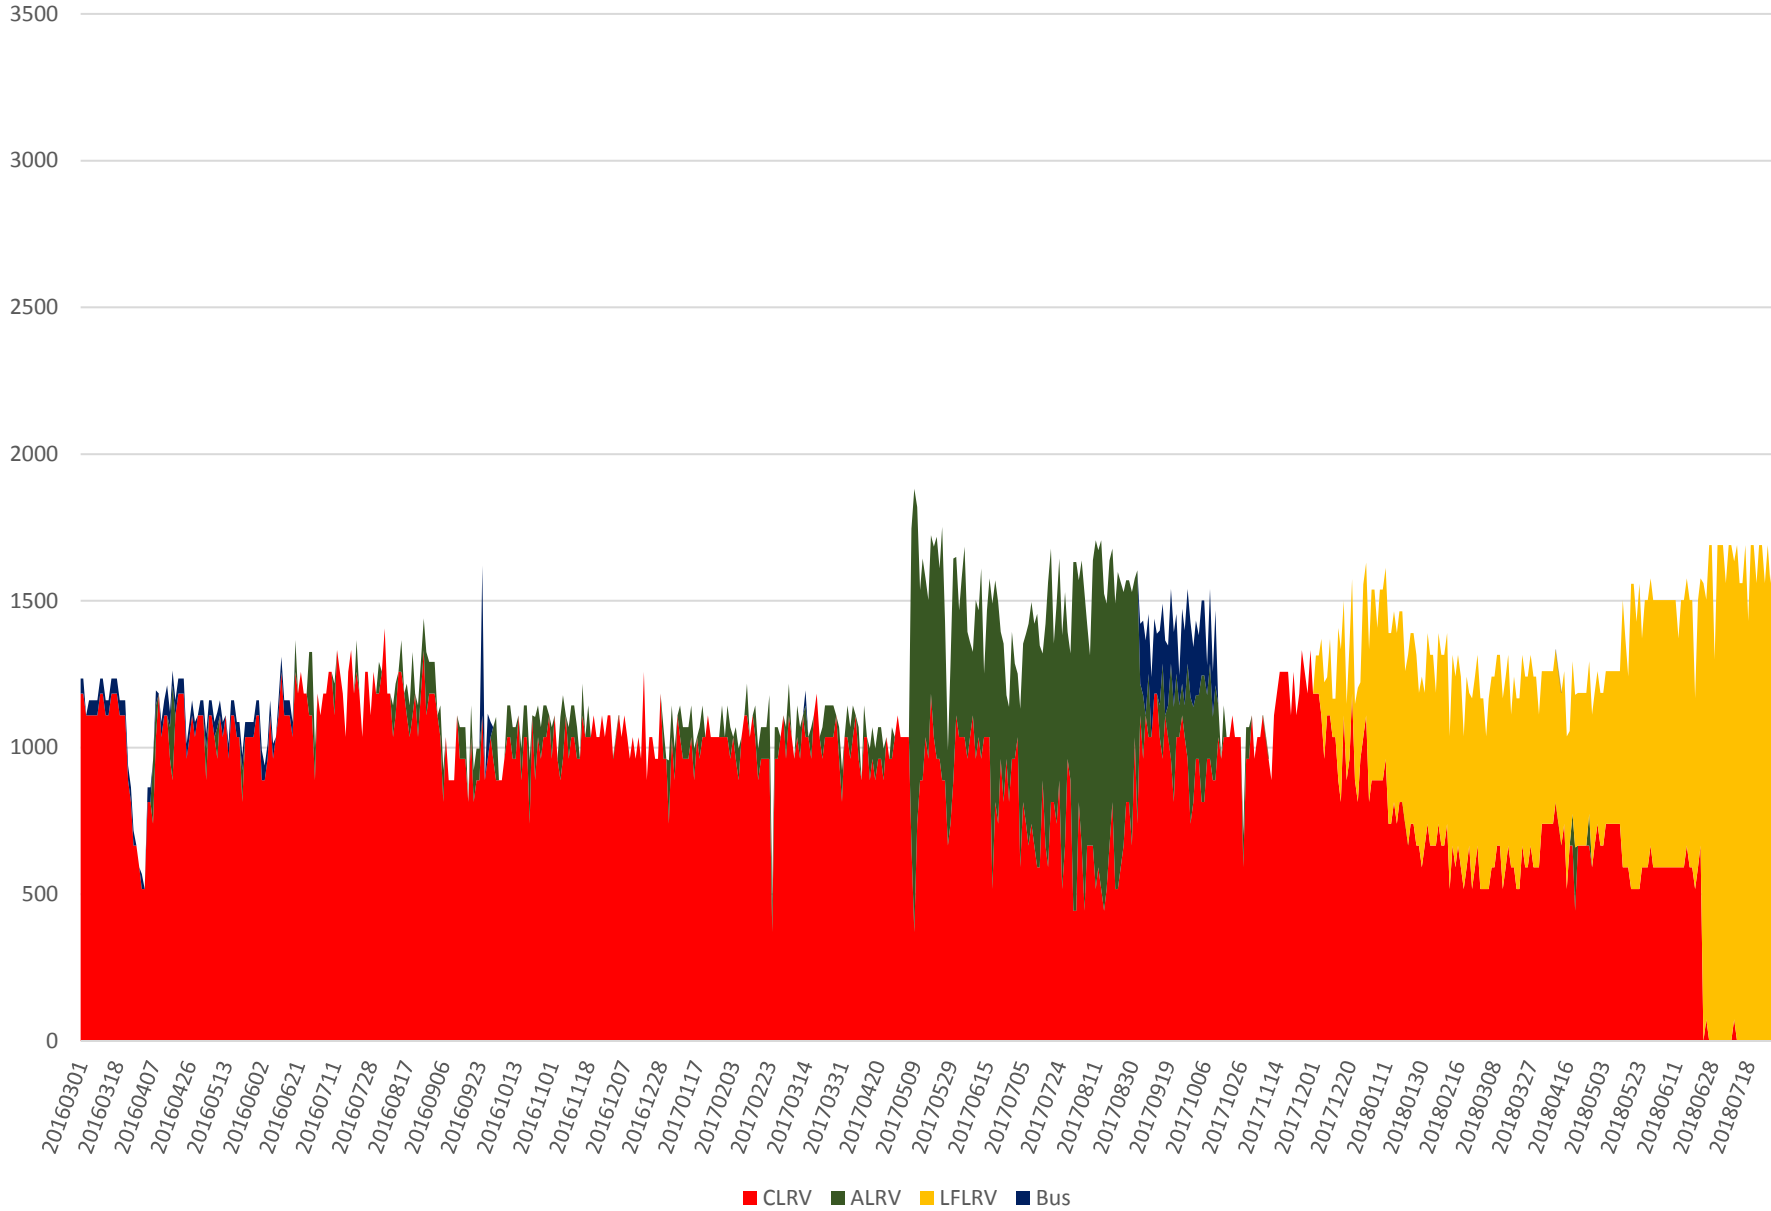

504 King Capacity at Jameson/EB March 2016 to July 2018 600 to 700

504 King Capacity at Jameson/EB March 2016 to July 2018 700 to 800

504 King Capacity at Jameson/EB March 2016 to July 2018 800 to 900

504 King Capacity at Jameson/EB March 2016 to July 2018 900 to 1000