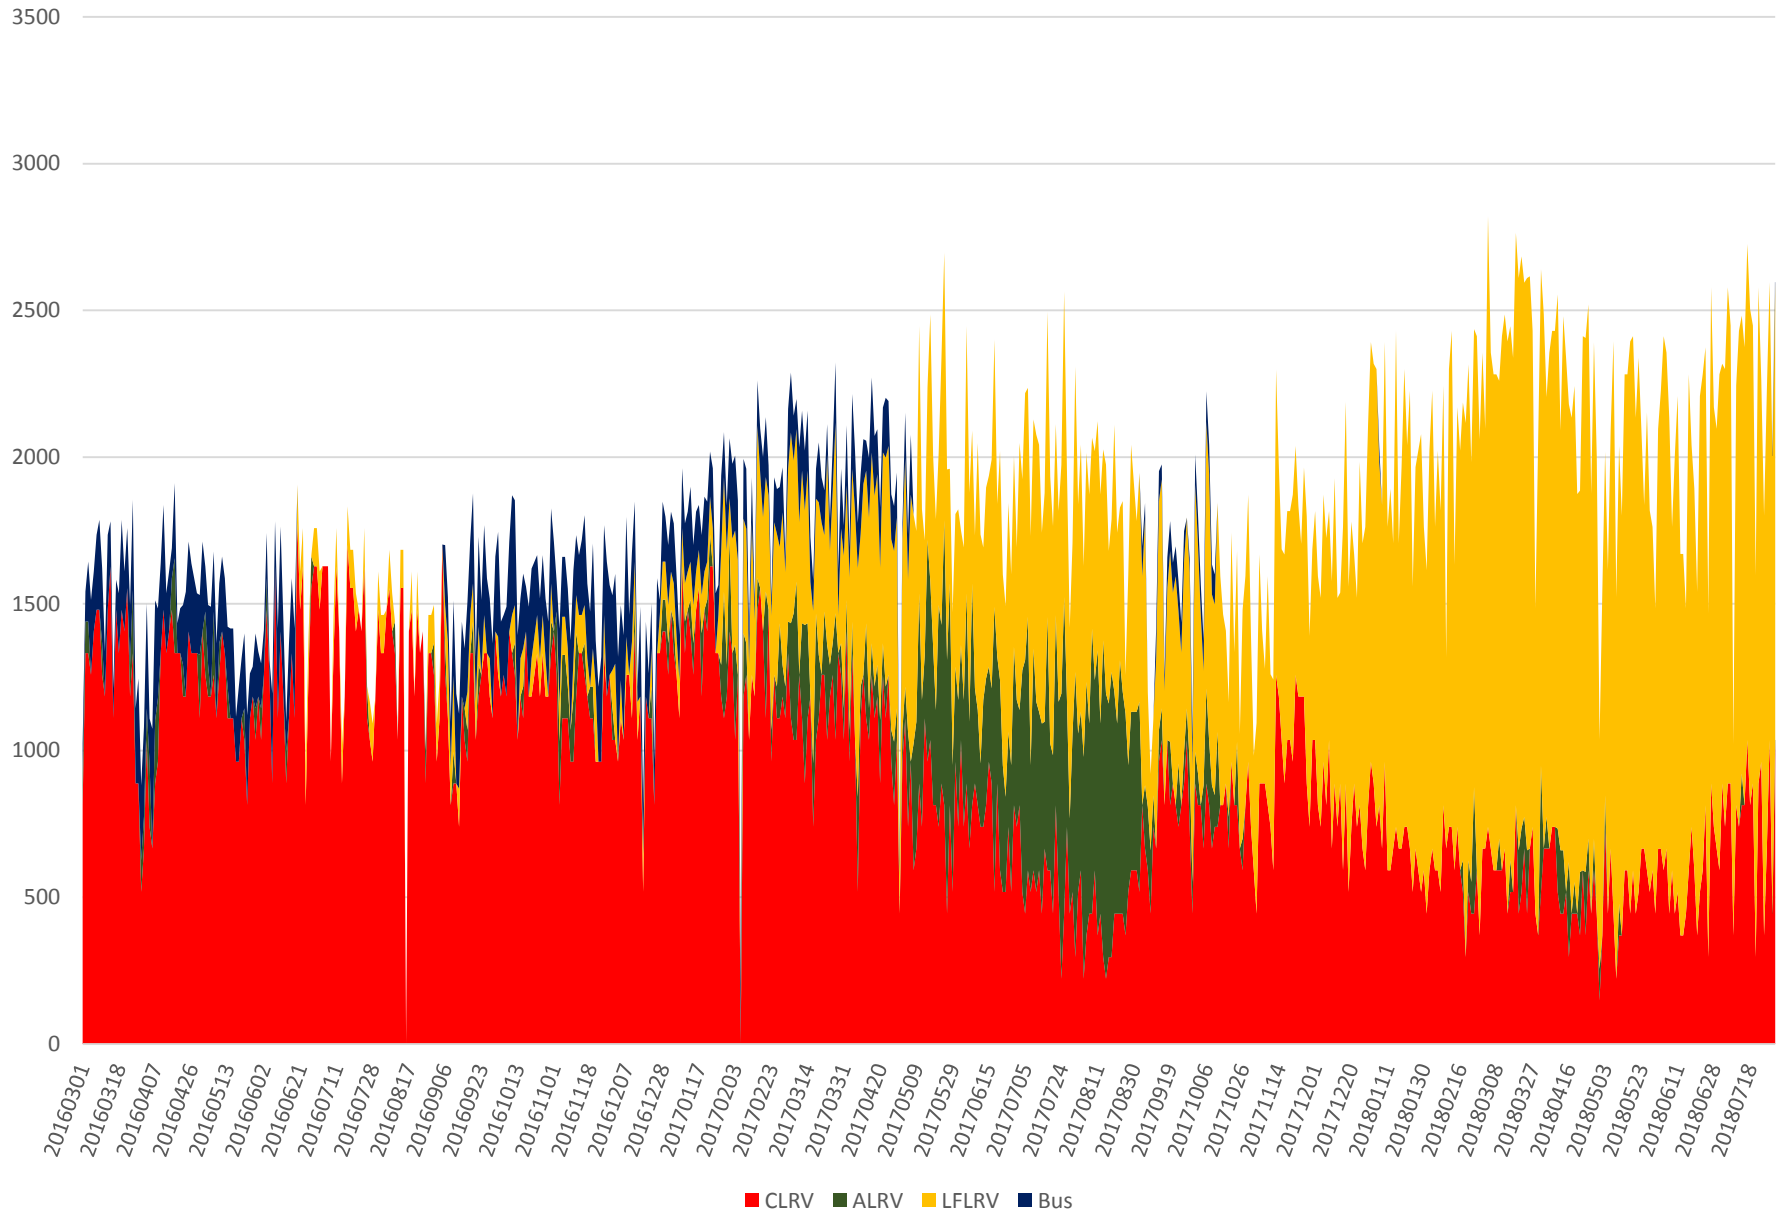

504 King Capacity at Bathurst/WB March 2016 to July 2018 1500 to 1600

504 King Capacity at Bathurst/WB March 2016 to July 2018 1600 to 1700

504 King Capacity at Bathurst/WB March 2016 to July 2018 1700 to 1800

504 King Capacity at Bathurst/WB March 2016 to July 2018 1800 to 1900