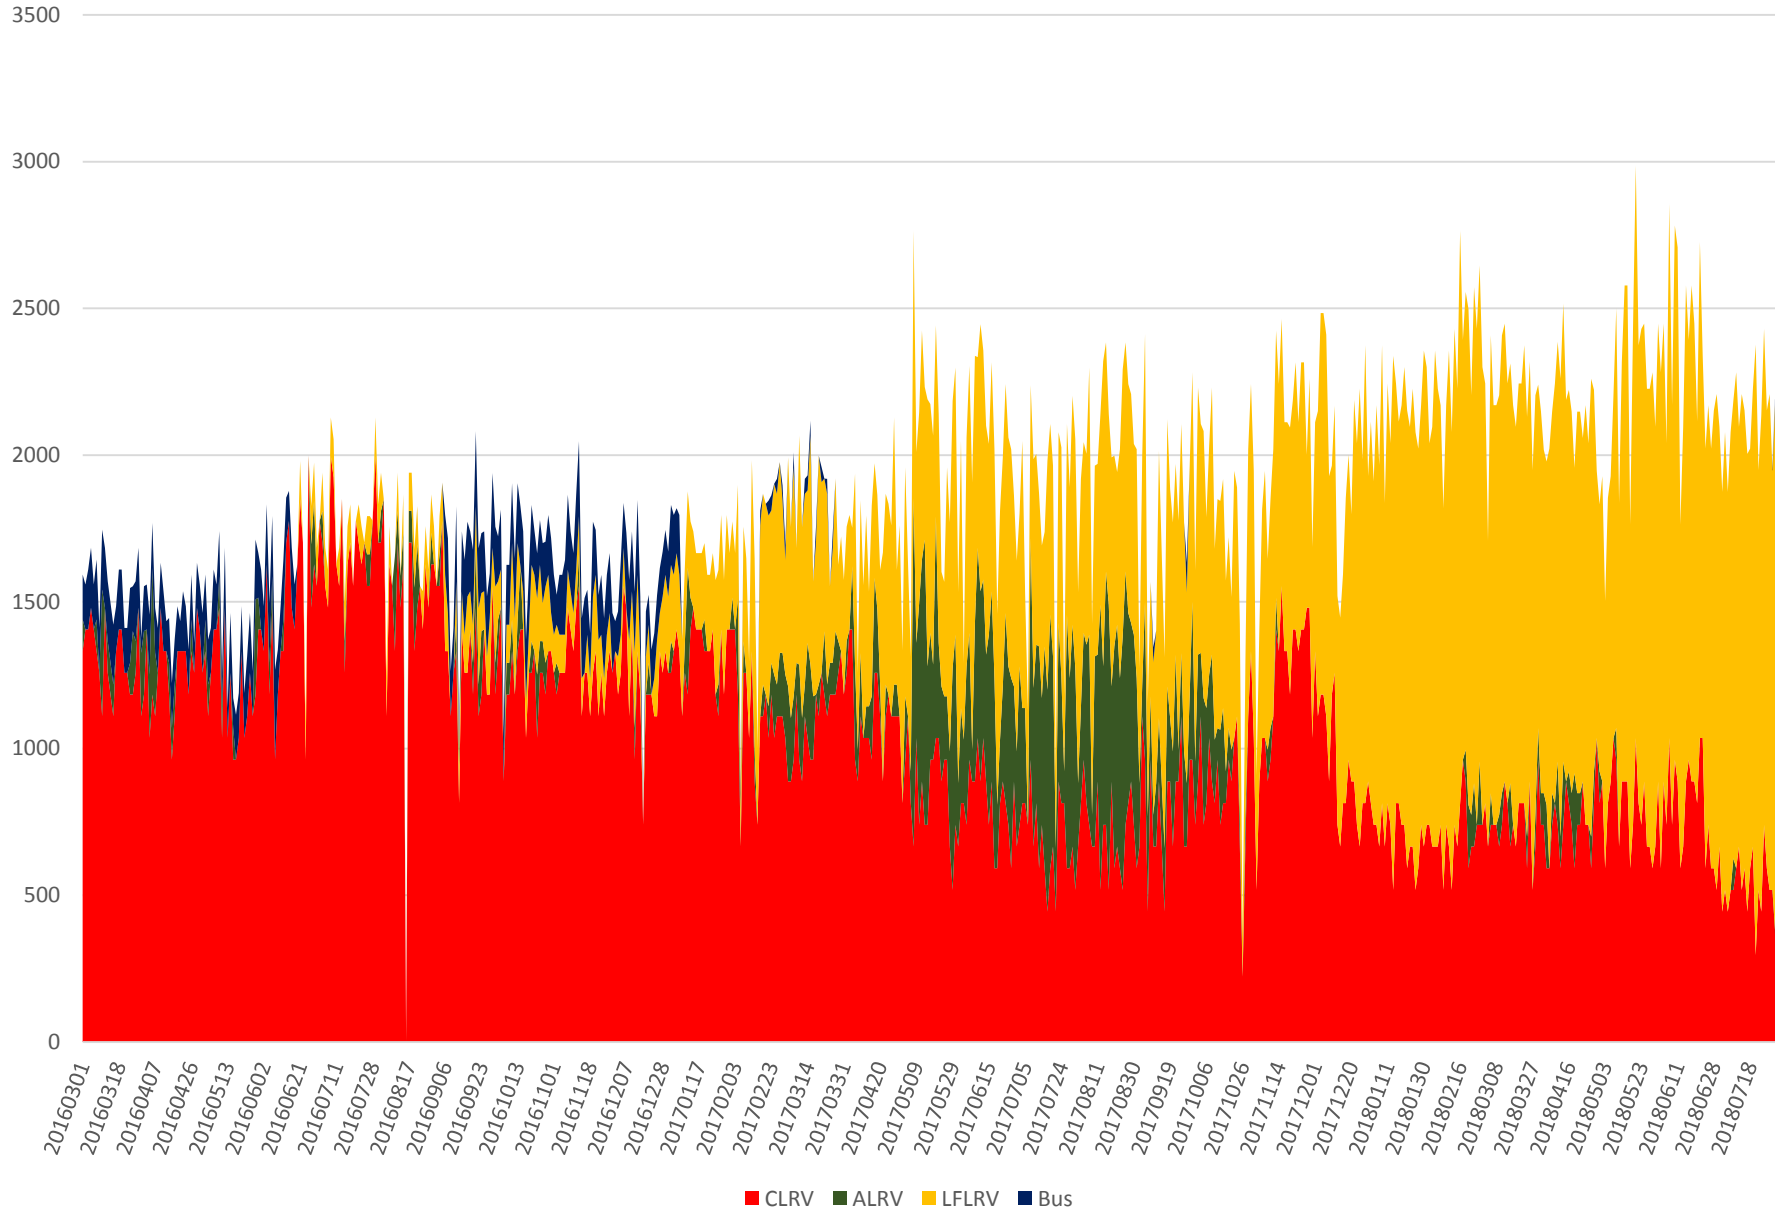

504 King Capacity at Bathurst/WB March 2016 to July 2018 1500 to 1600

504 King Capacity at Bathurst/WB March 2016 to July 2018 1600 to 1700

504 King Capacity at Bathurst/WB March 2016 to July 2018 1700 to 1800

504 King Capacity at Bathurst/WB March 2016 to July 2018 1800 to 1900