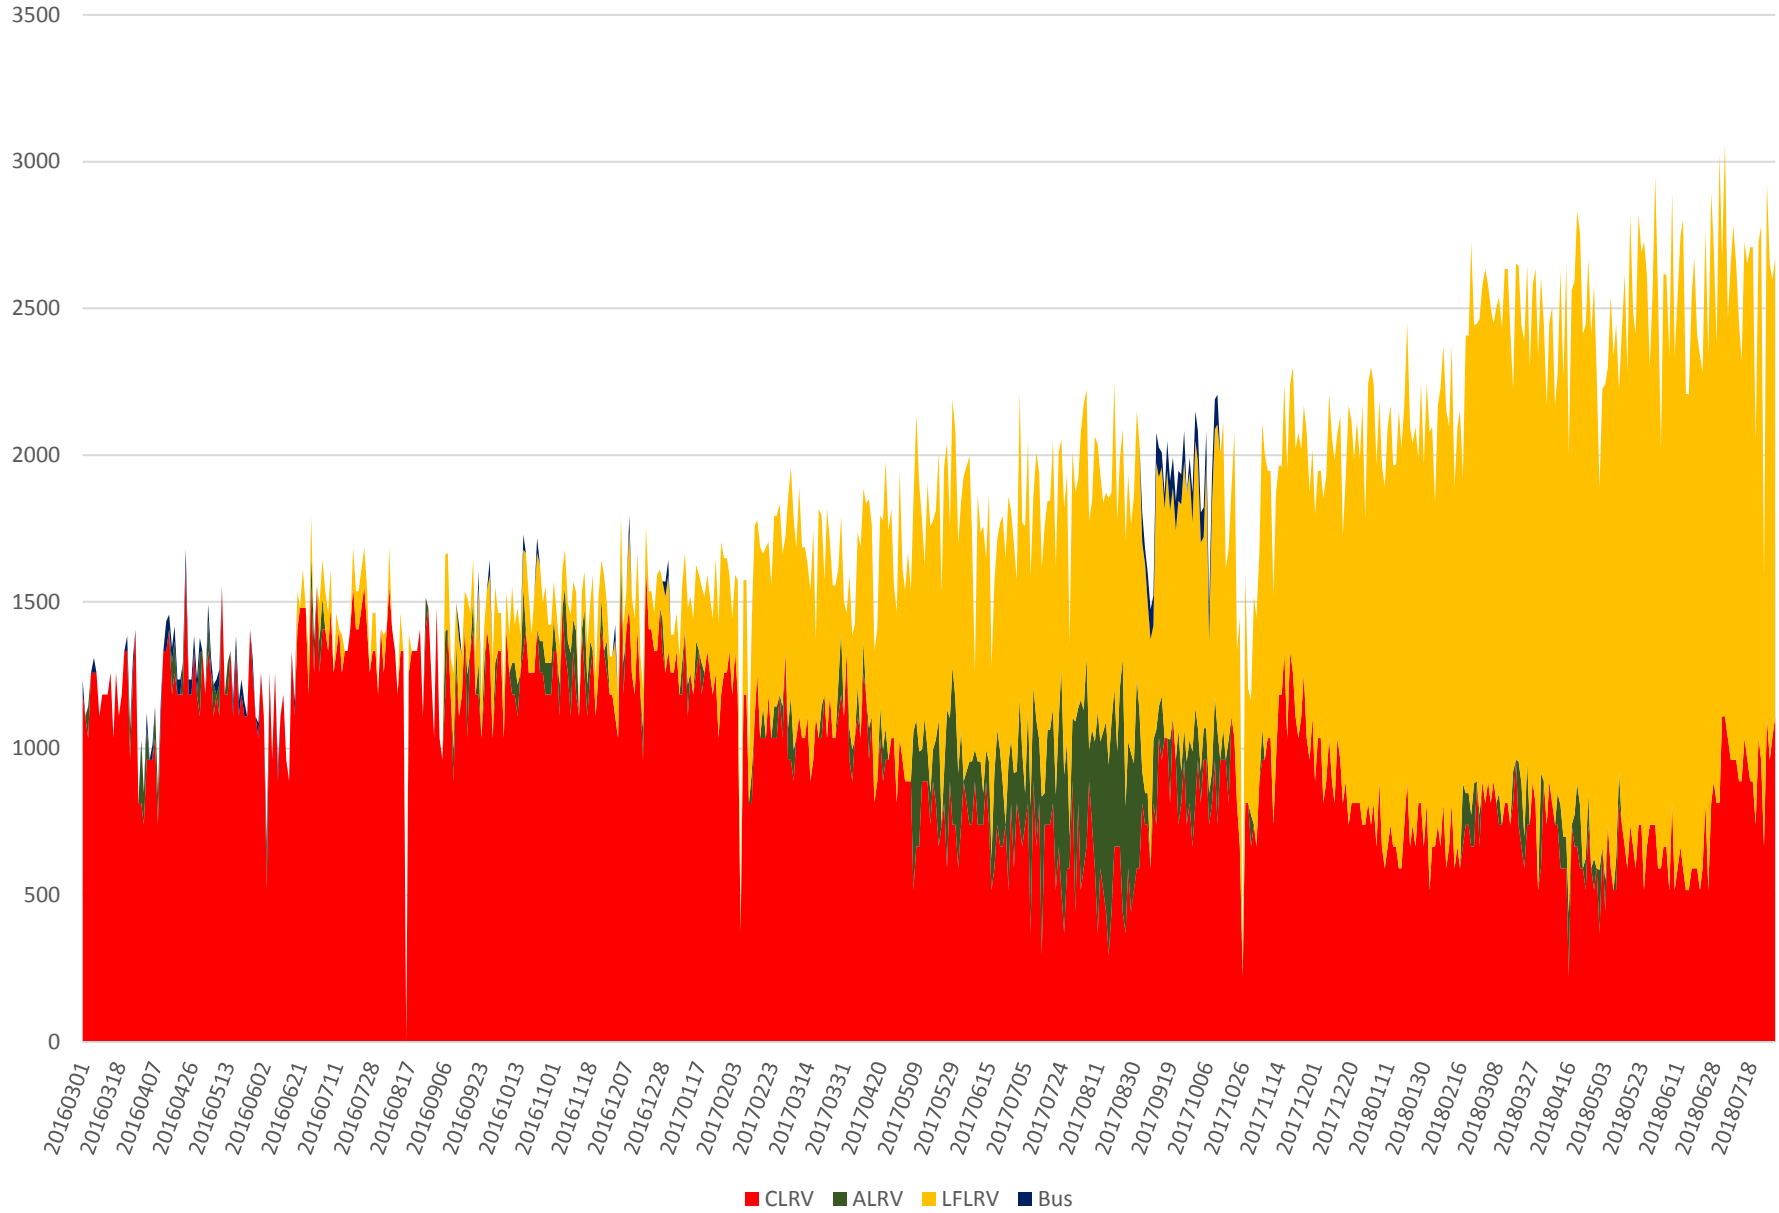

504 King Capacity at Bathurst/WB March 2016 to July 2018 1500 to 1600

504 King Capacity at Bathurst/WB March 2016 to July 2018 1600 to 1700

504 King Capacity at Bathurst/WB March 2016 to July 2018 1700 to 1800

504 King Capacity at Bathurst/WB March 2016 to July 2018 1800 to 1900