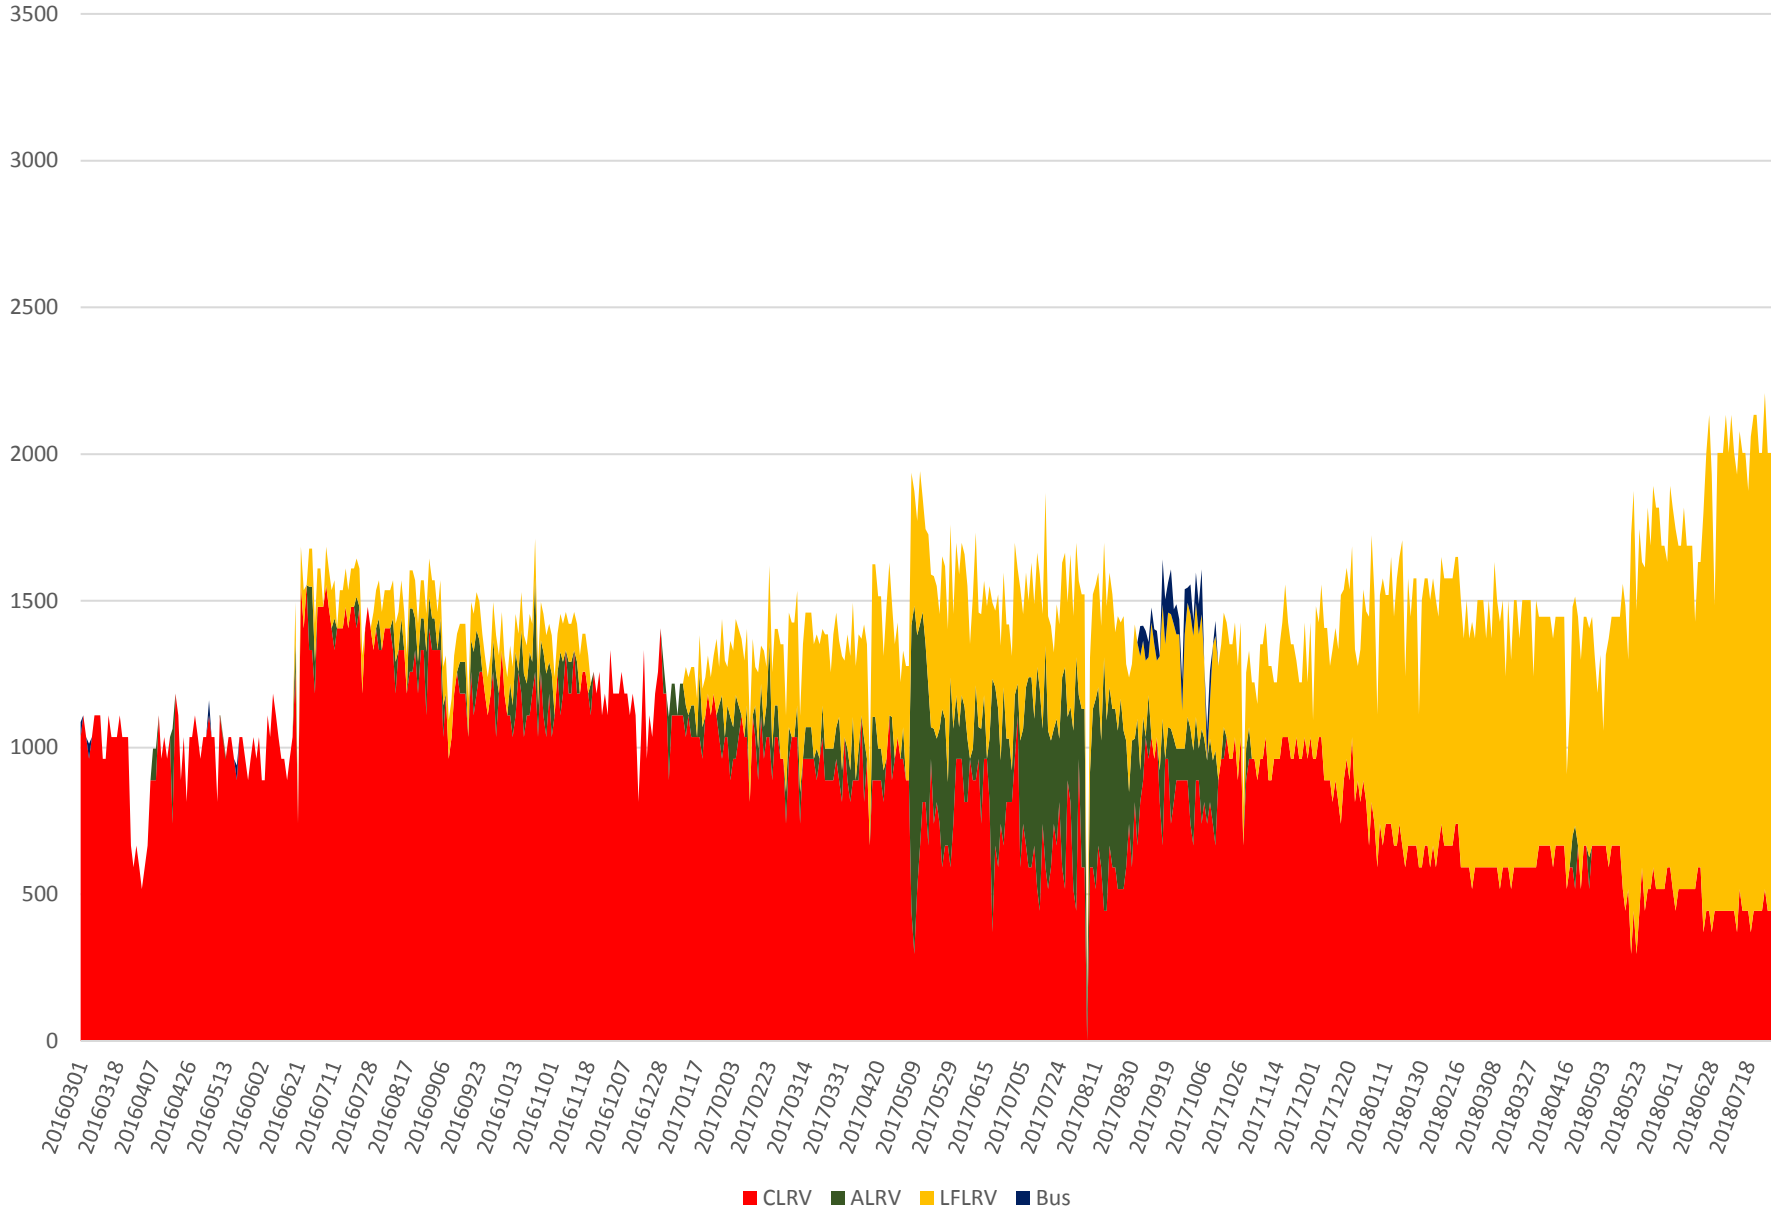

504 King Capacity at Bathurst/EB March 2016 to July 2018 600 to 700

504 King Capacity at Bathurst/EB March 2016 to July 2018 700 to 800

504 King Capacity at Bathurst/EB March 2016 to July 2018 800 to 900

504 King Capacity at Bathurst/EB March 2016 to July 2018 900 to 1000