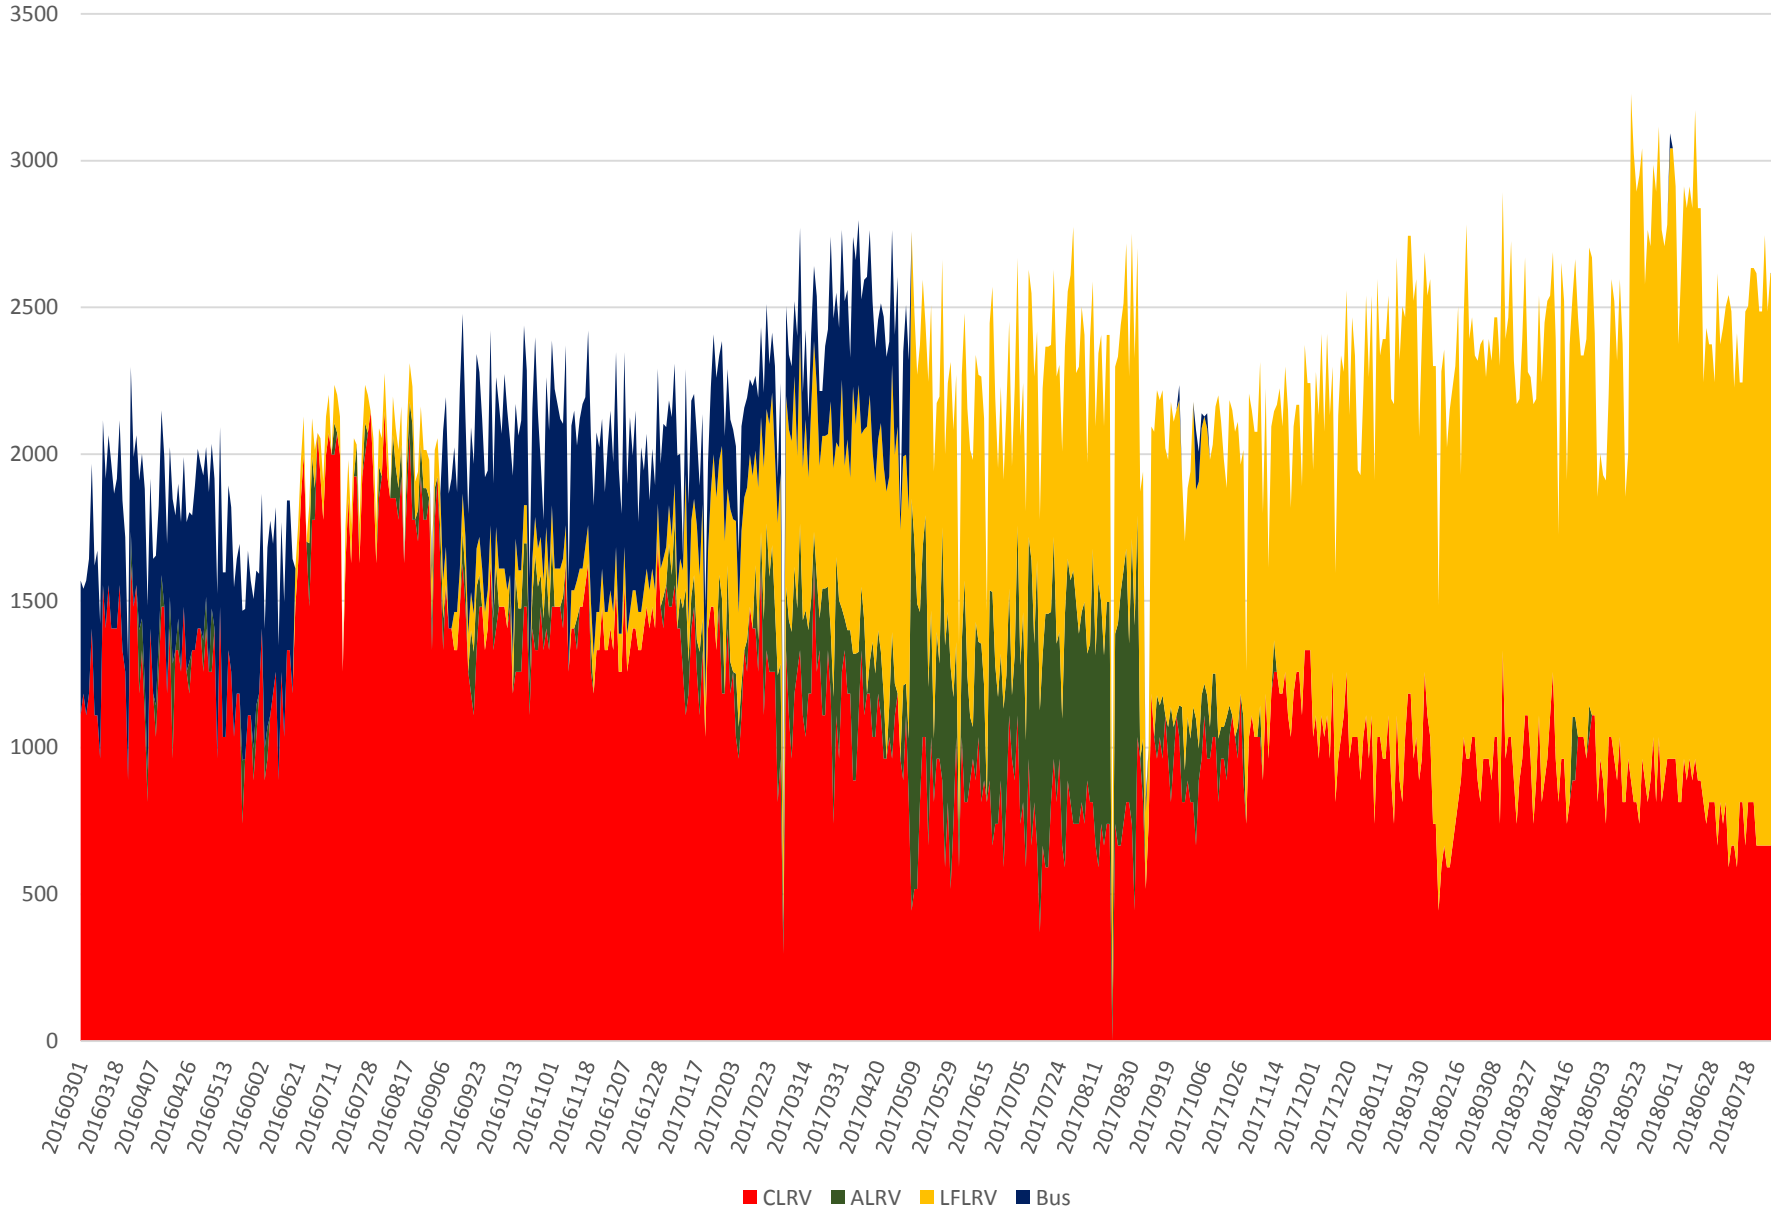

504 King Capacity at Bathurst/EB March 2016 to July 2018 600 to 700

504 King Capacity at Bathurst/EB March 2016 to July 2018 700 to 800

504 King Capacity at Bathurst/EB March 2016 to July 2018 800 to 900

504 King Capacity at Bathurst/EB March 2016 to July 2018 900 to 1000