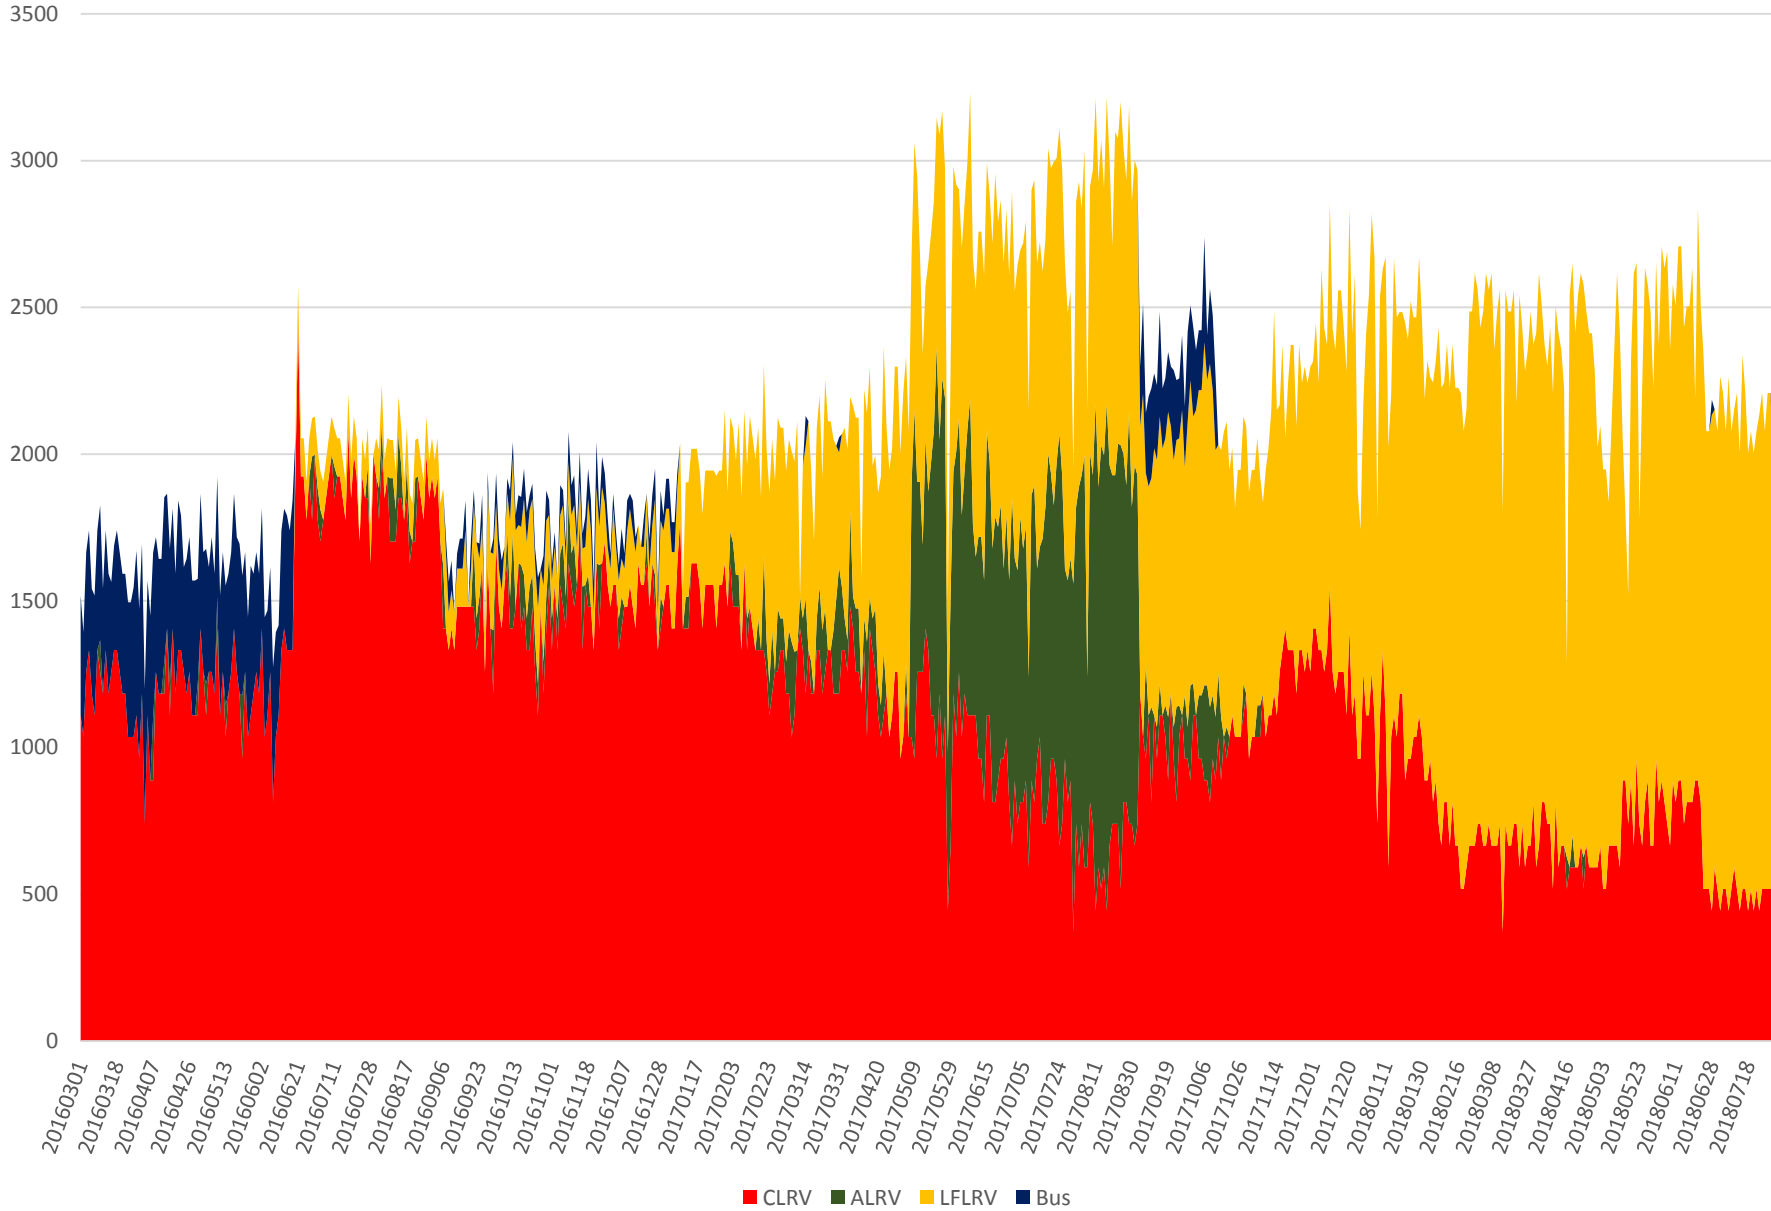

504 King Capacity at Bathurst/EB March 2016 to July 2018 600 to 700

504 King Capacity at Bathurst/EB March 2016 to July 2018 700 to 800

504 King Capacity at Bathurst/EB March 2016 to July 2018 800 to 900

504 King Capacity at Bathurst/EB March 2016 to July 2018 900 to 1000