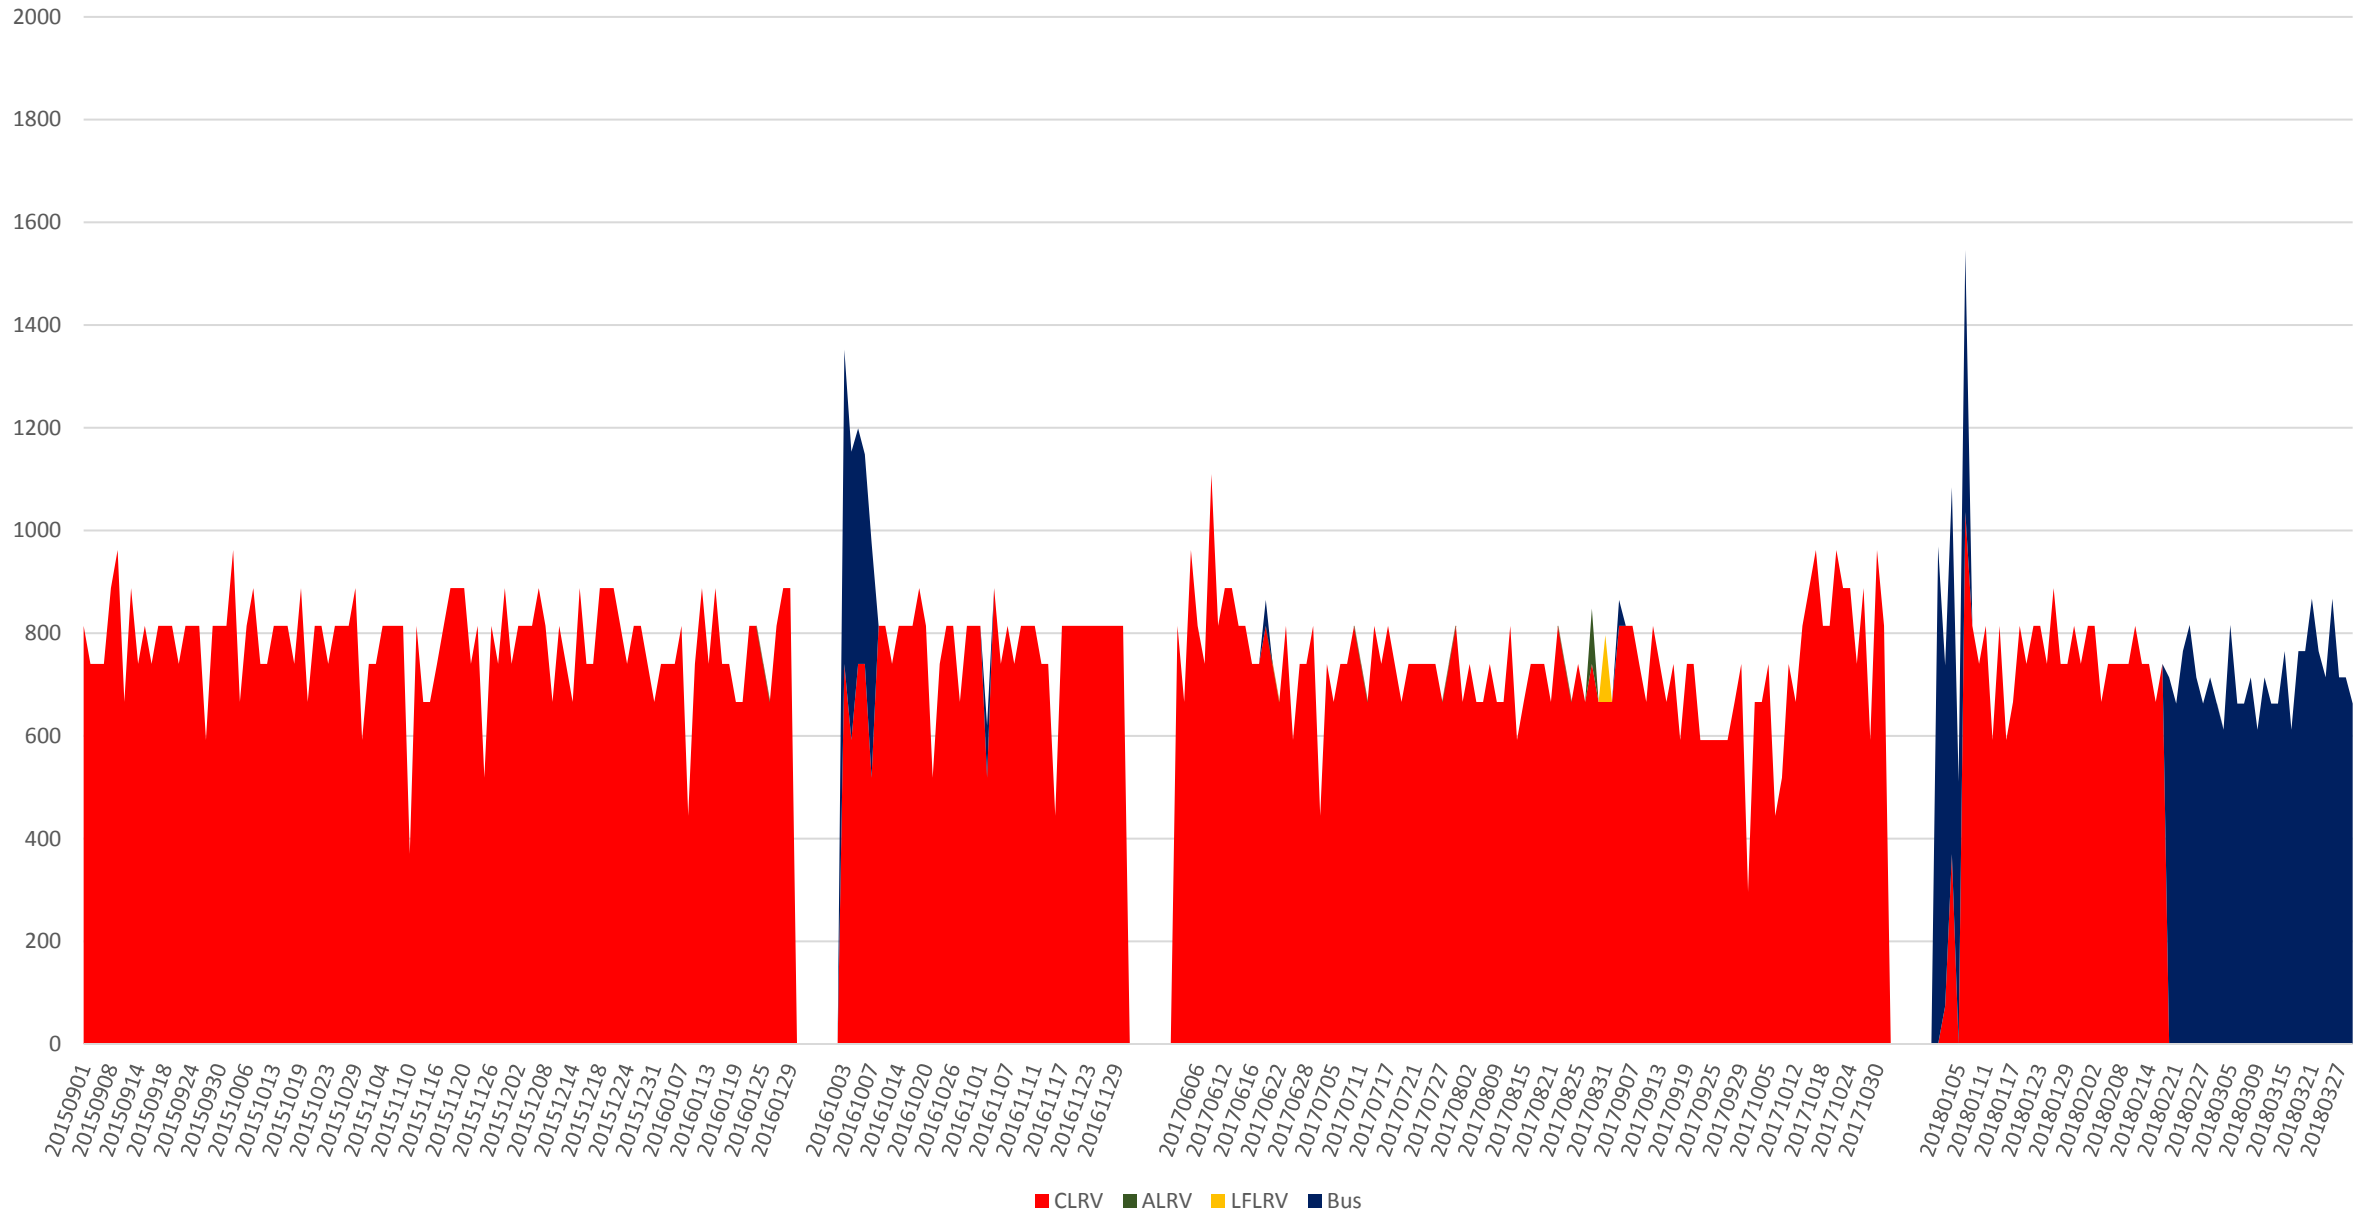

506 Carlton Capacity at Yonge PM/WB Sept 2015 to Mar 2018 1500 to 1600

506 Carlton Capacity at Yonge PM/WB Sept 2015 to Mar 2018 1600 to 1700

506 Carlton Capacity at Yonge PM/WB Sept 2015 to Mar 2018 1700 to 1800

506 Carlton Capacity at Yonge PM/WB Sept 2015 to Mar 2018 1800 to 1900