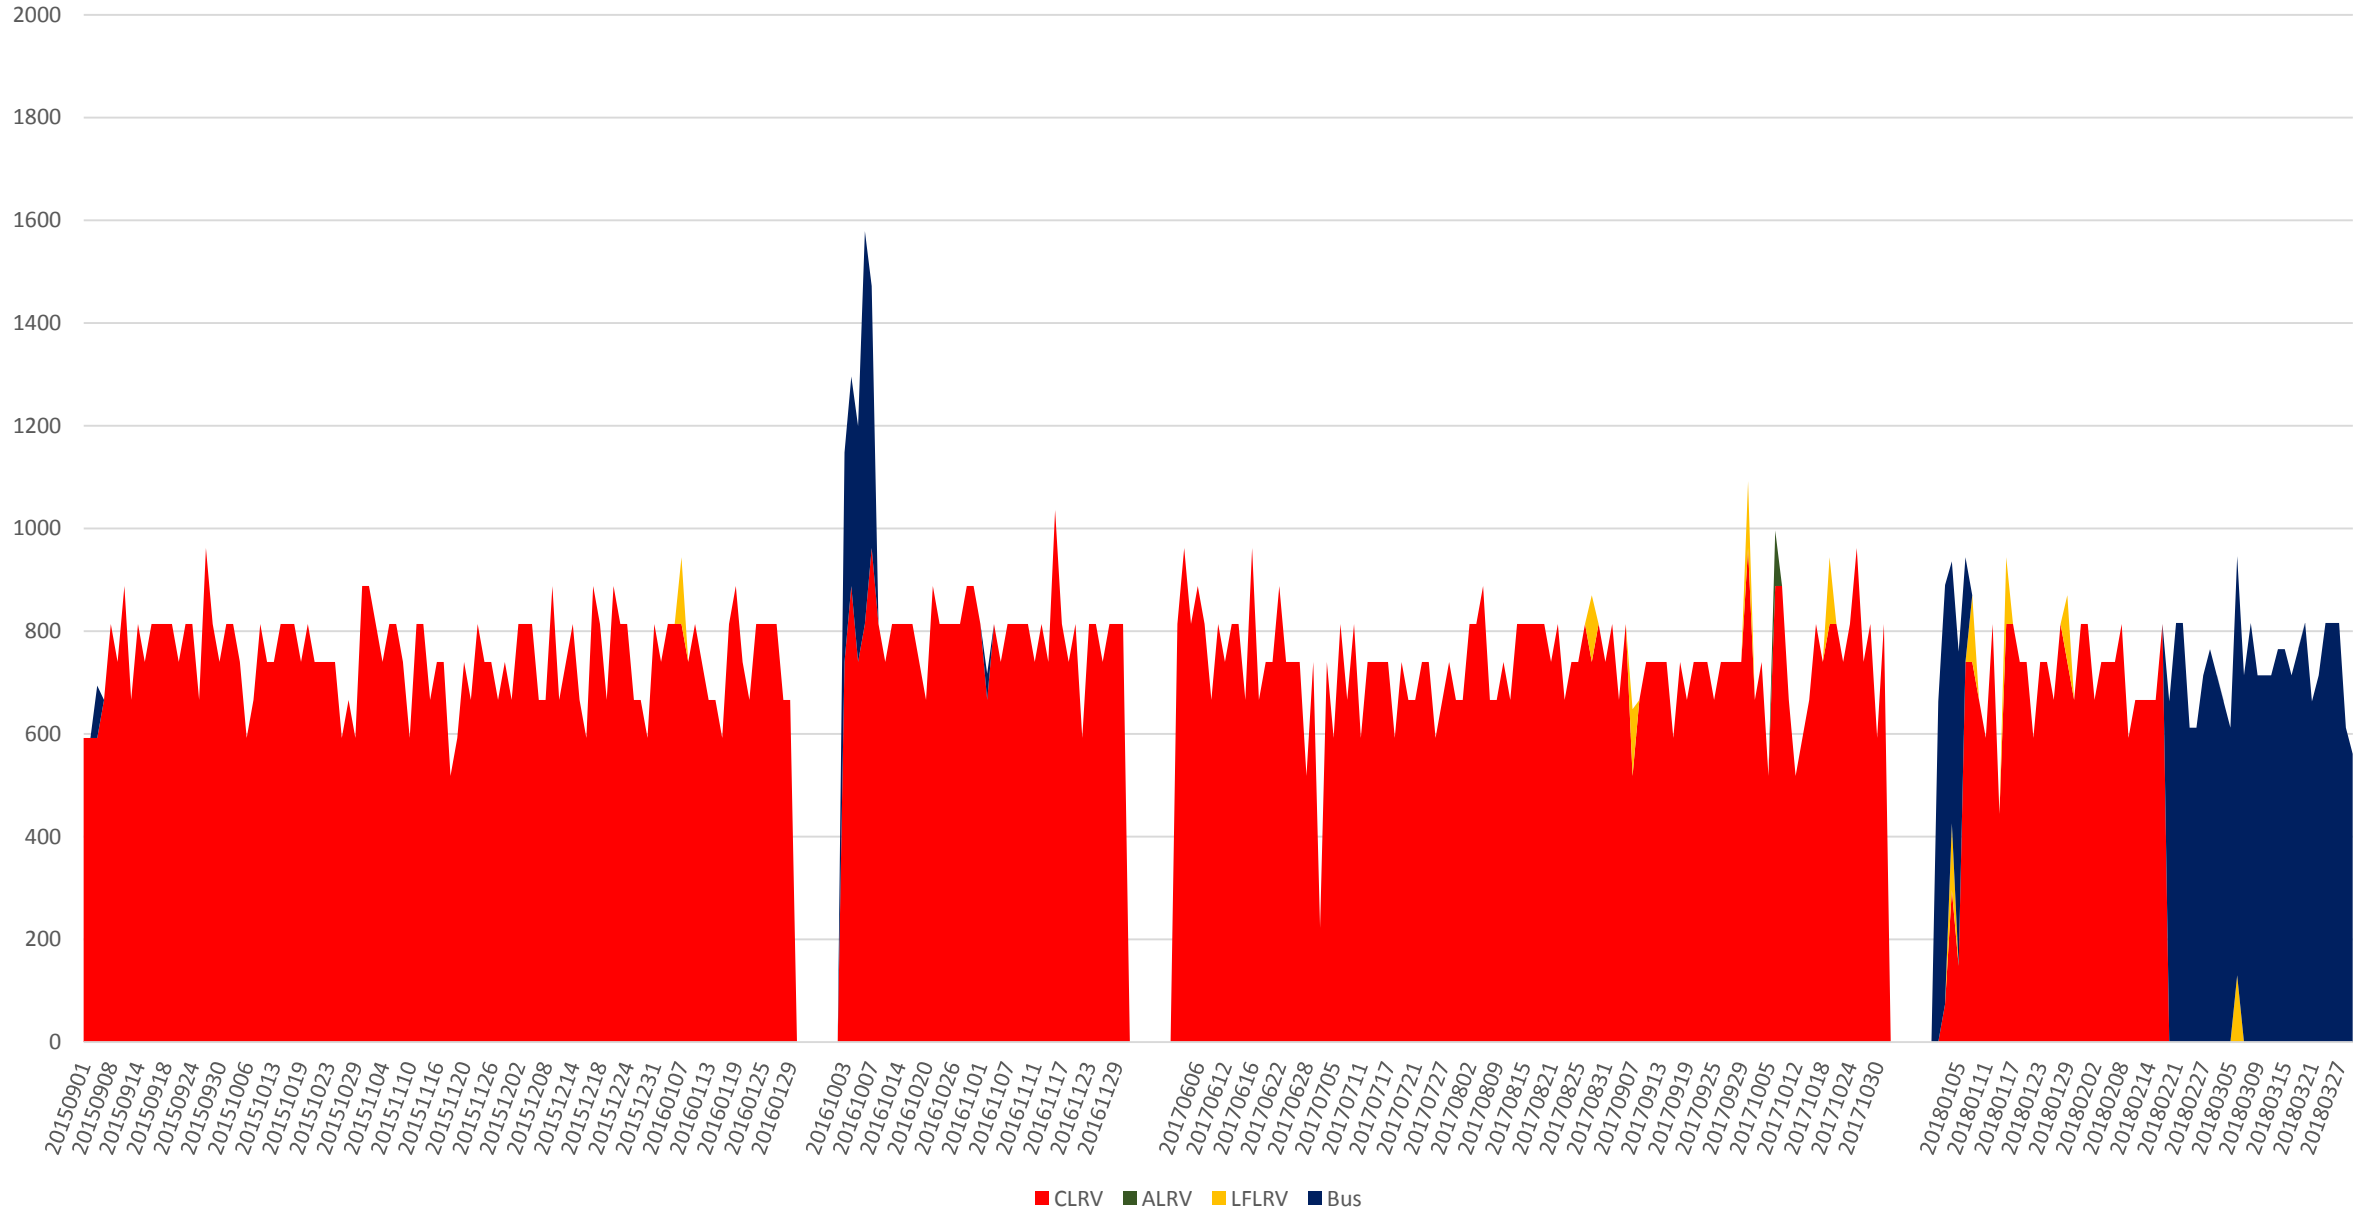

506 Carlton Capacity at Yonge PM/WB Sept 2015 to Mar 2018 1500 to 1600

506 Carlton Capacity at Yonge PM/WB Sept 2015 to Mar 2018 1600 to 1700

506 Carlton Capacity at Yonge PM/WB Sept 2015 to Mar 2018 1700 to 1800

506 Carlton Capacity at Yonge PM/WB Sept 2015 to Mar 2018 1800 to 1900