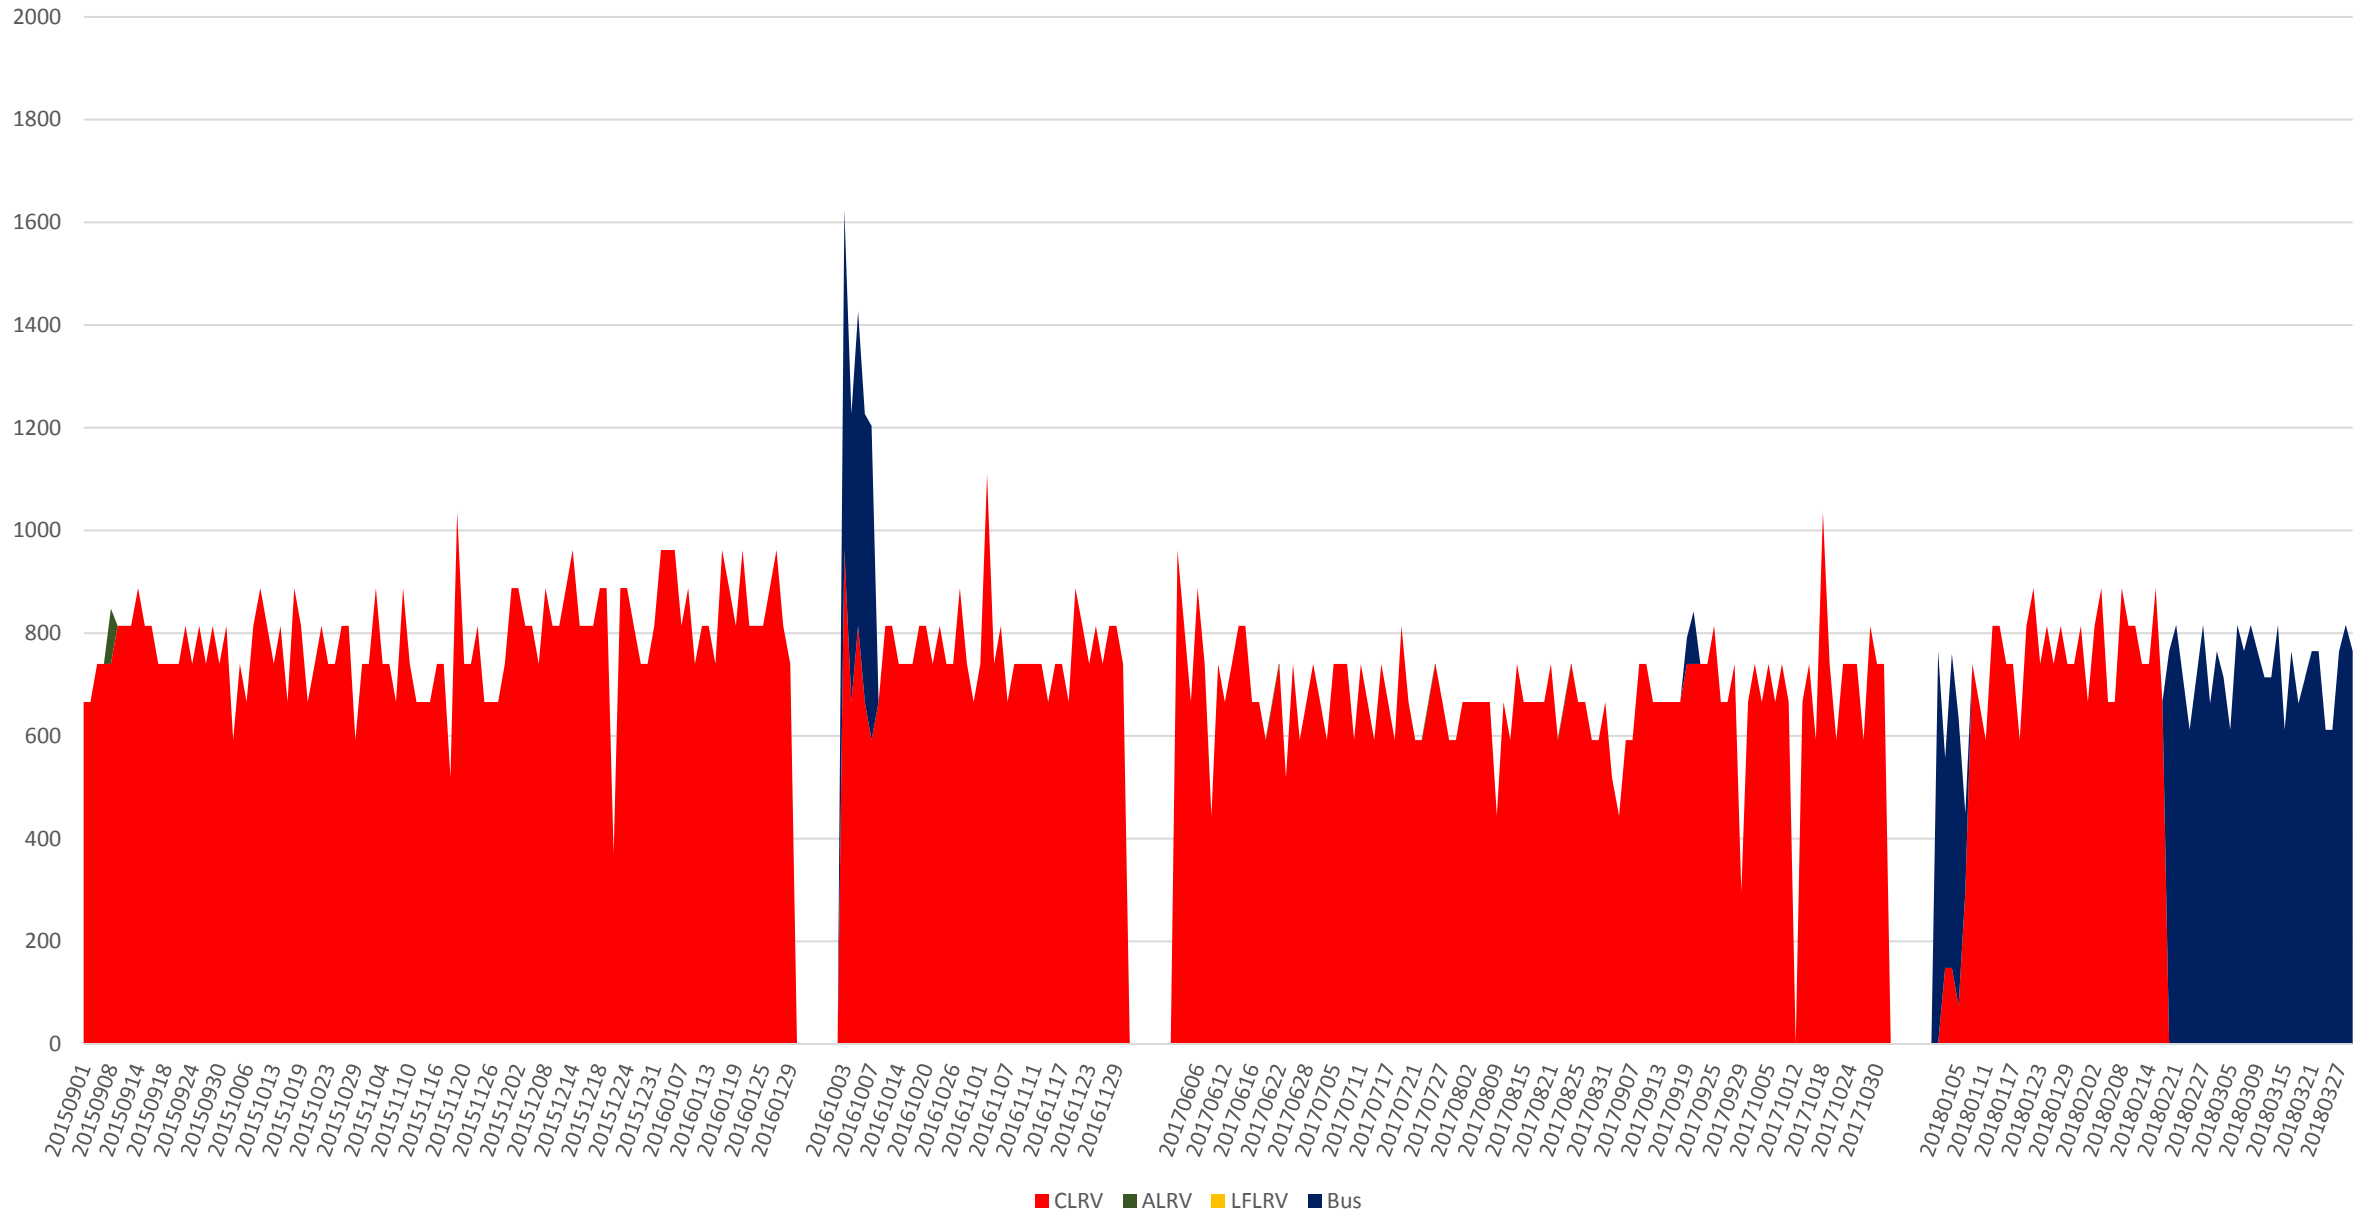

506 Carlton Capacity at Yonge PM/WB Sept 2015 to Mar 2018 1500 to 1600

506 Carlton Capacity at Yonge PM/WB Sept 2015 to Mar 2018 1600 to 1700

506 Carlton Capacity at Yonge PM/WB Sept 2015 to Mar 2018 1700 to 1800

506 Carlton Capacity at Yonge PM/WB Sept 2015 to Mar 2018 1800 to 1900