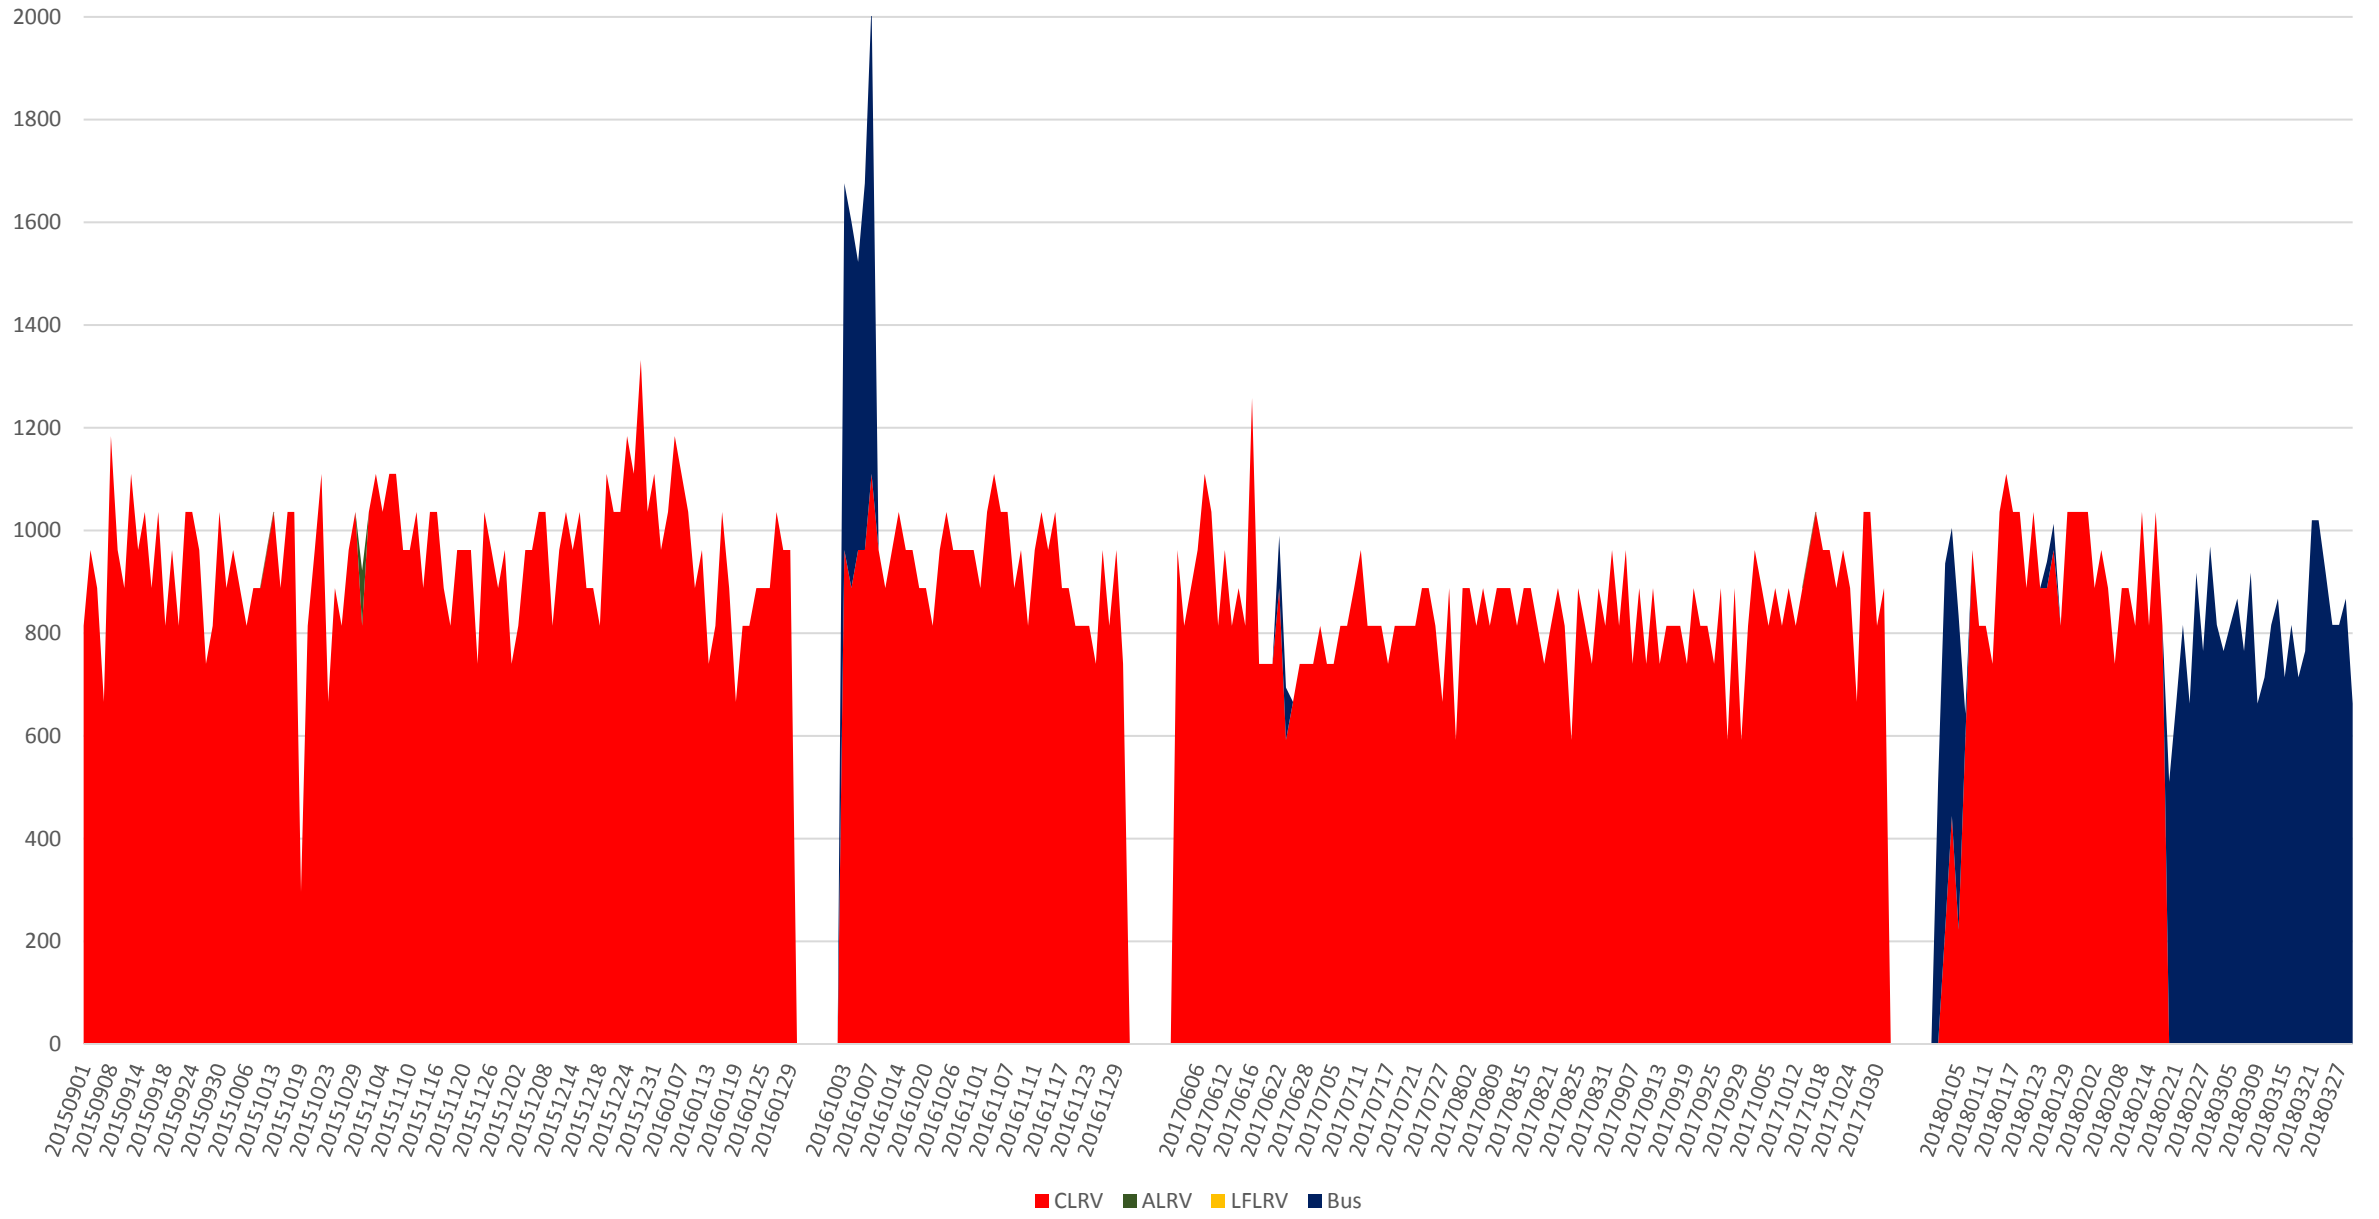

506 Carlton Capacity at Yonge AM/WB Sept 2015 to Mar 2018 600 to 700

506 Carlton Capacity at Yonge AM/WB Sept 2015 to Mar 2018 700 to 800

506 Carlton Capacity at Yonge AM/WB Sept 2015 to Mar 2018 800 to 900

506 Carlton Capacity at Yonge AM/WB Sept 2015 to Mar 2018 900 to 1000