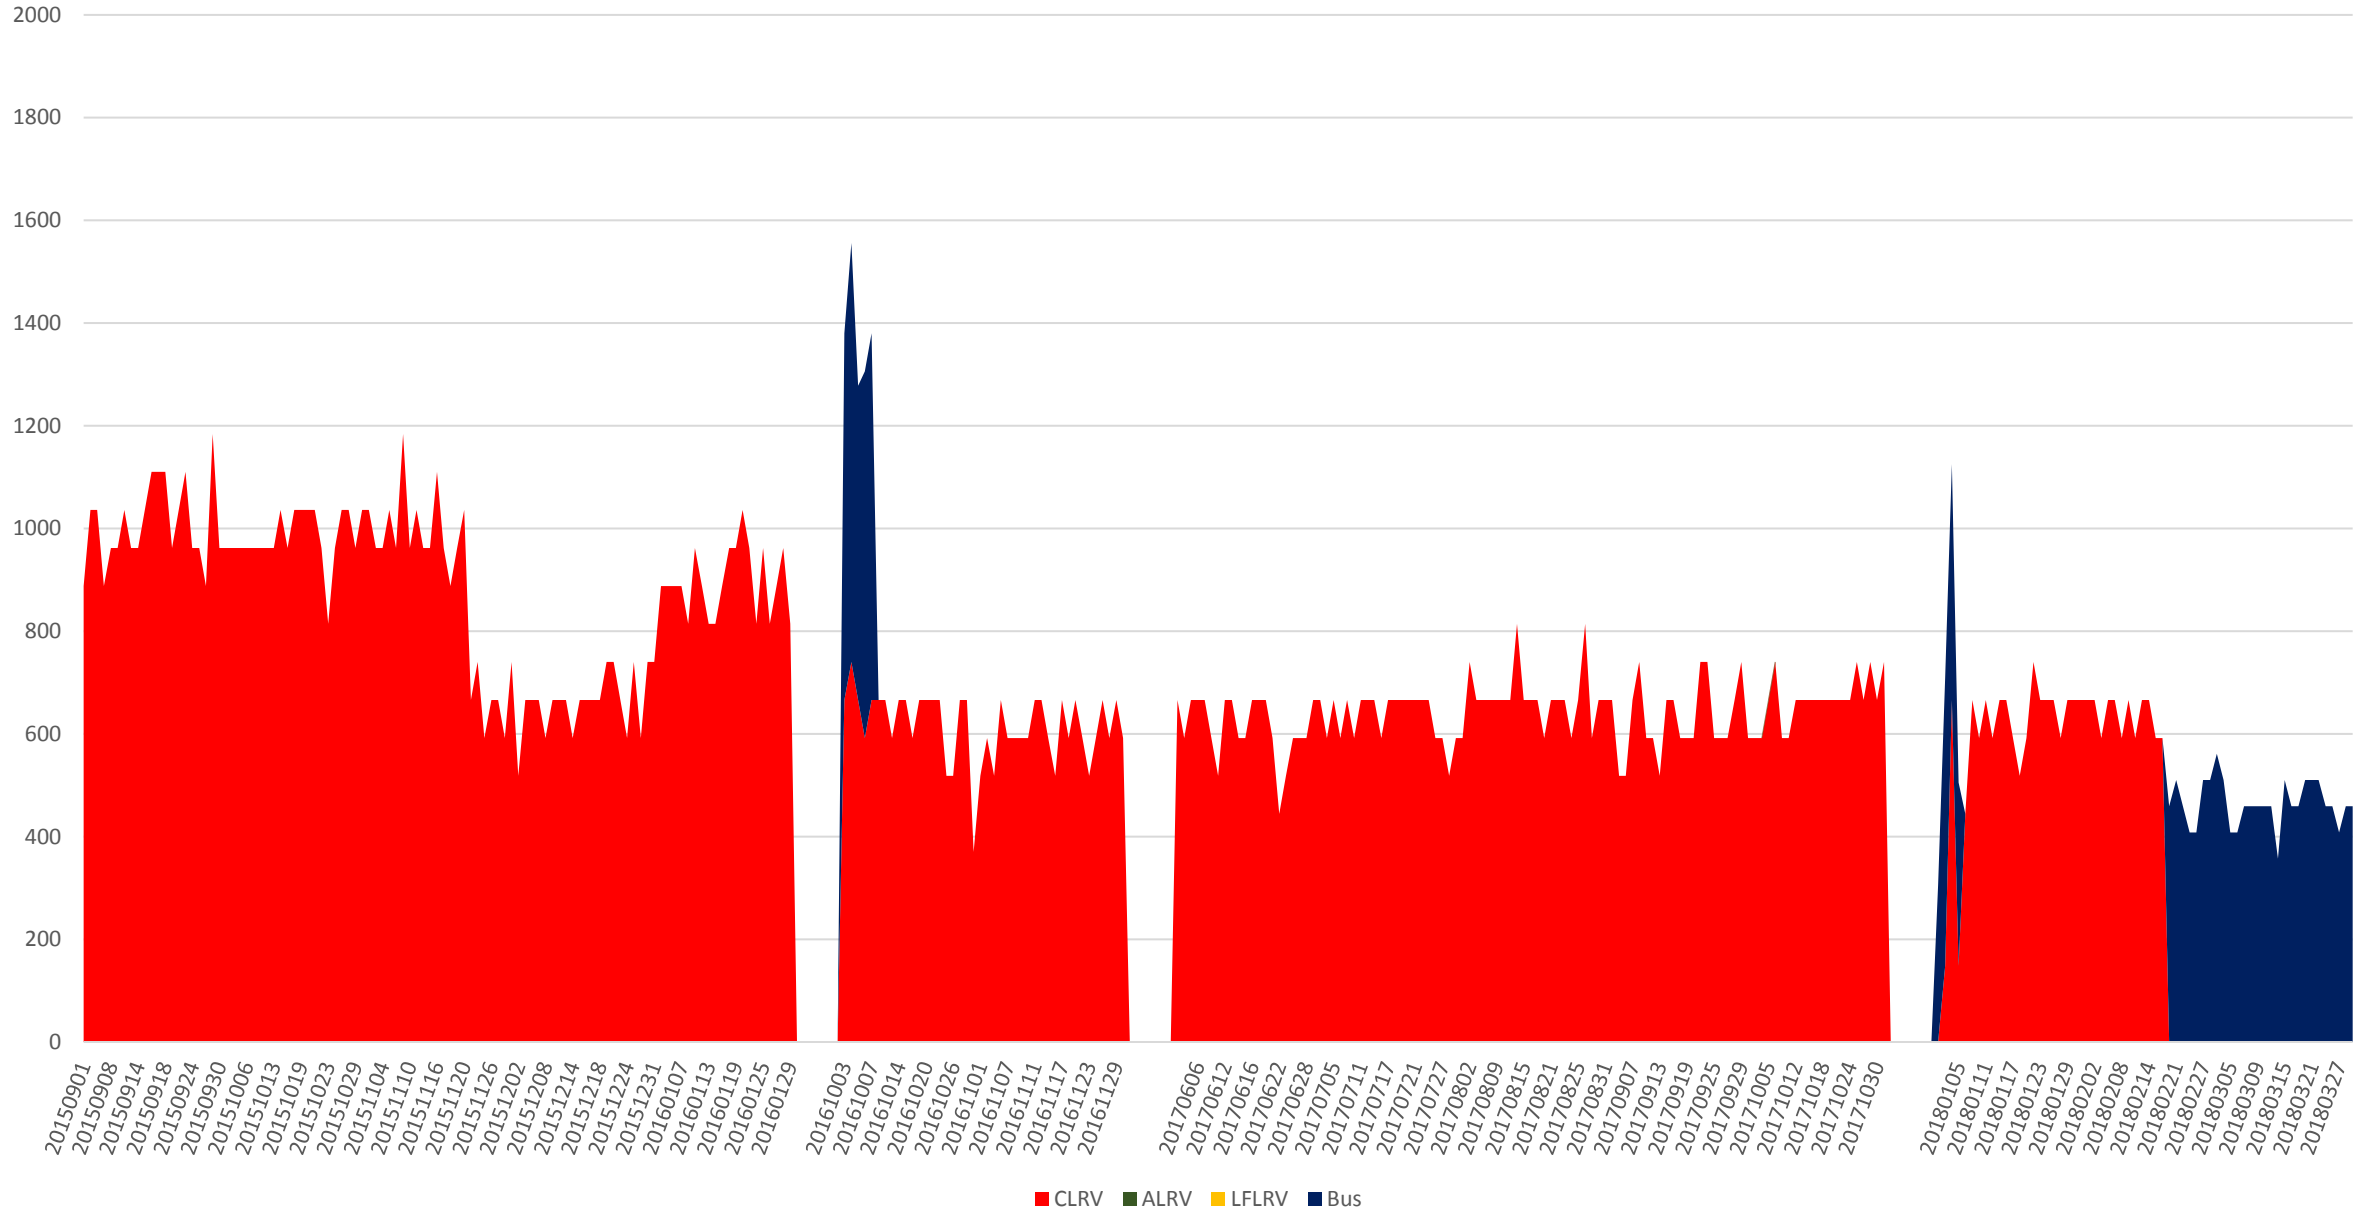

506 Carlton Capacity at Yonge AM/WB Sept 2015 to Mar 2018 600 to 700

506 Carlton Capacity at Yonge AM/WB Sept 2015 to Mar 2018 700 to 800

506 Carlton Capacity at Yonge AM/WB Sept 2015 to Mar 2018 800 to 900

506 Carlton Capacity at Yonge AM/WB Sept 2015 to Mar 2018 900 to 1000