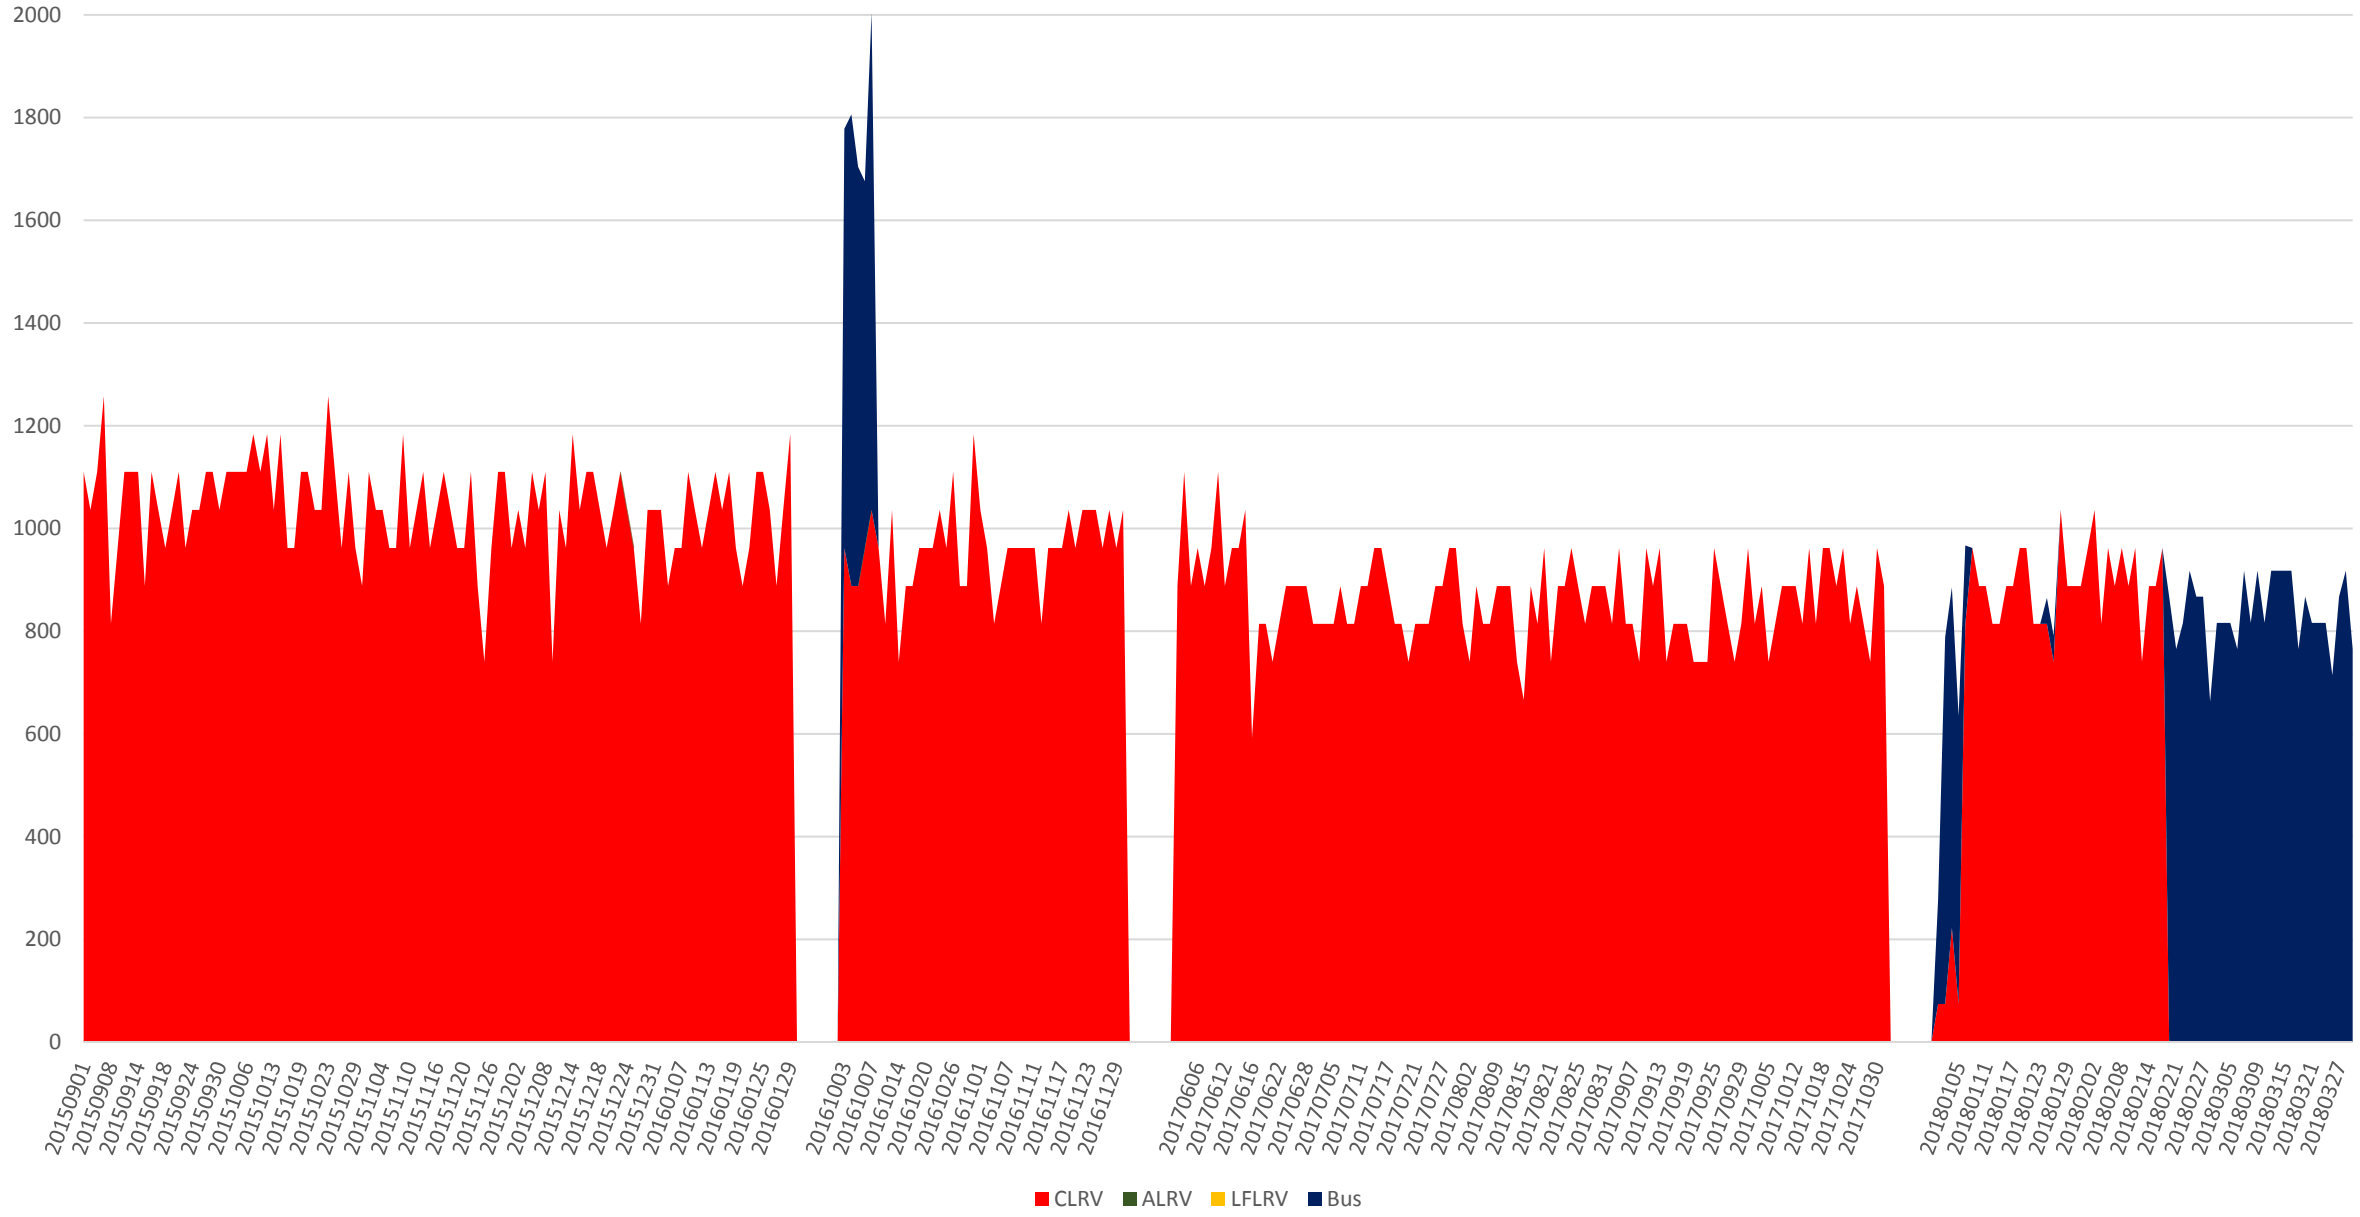

506 Carlton Capacity at Yonge AM/WB Sept 2015 to Mar 2018 600 to 700

506 Carlton Capacity at Yonge AM/WB Sept 2015 to Mar 2018 700 to 800

506 Carlton Capacity at Yonge AM/WB Sept 2015 to Mar 2018 800 to 900

506 Carlton Capacity at Yonge AM/WB Sept 2015 to Mar 2018 900 to 1000