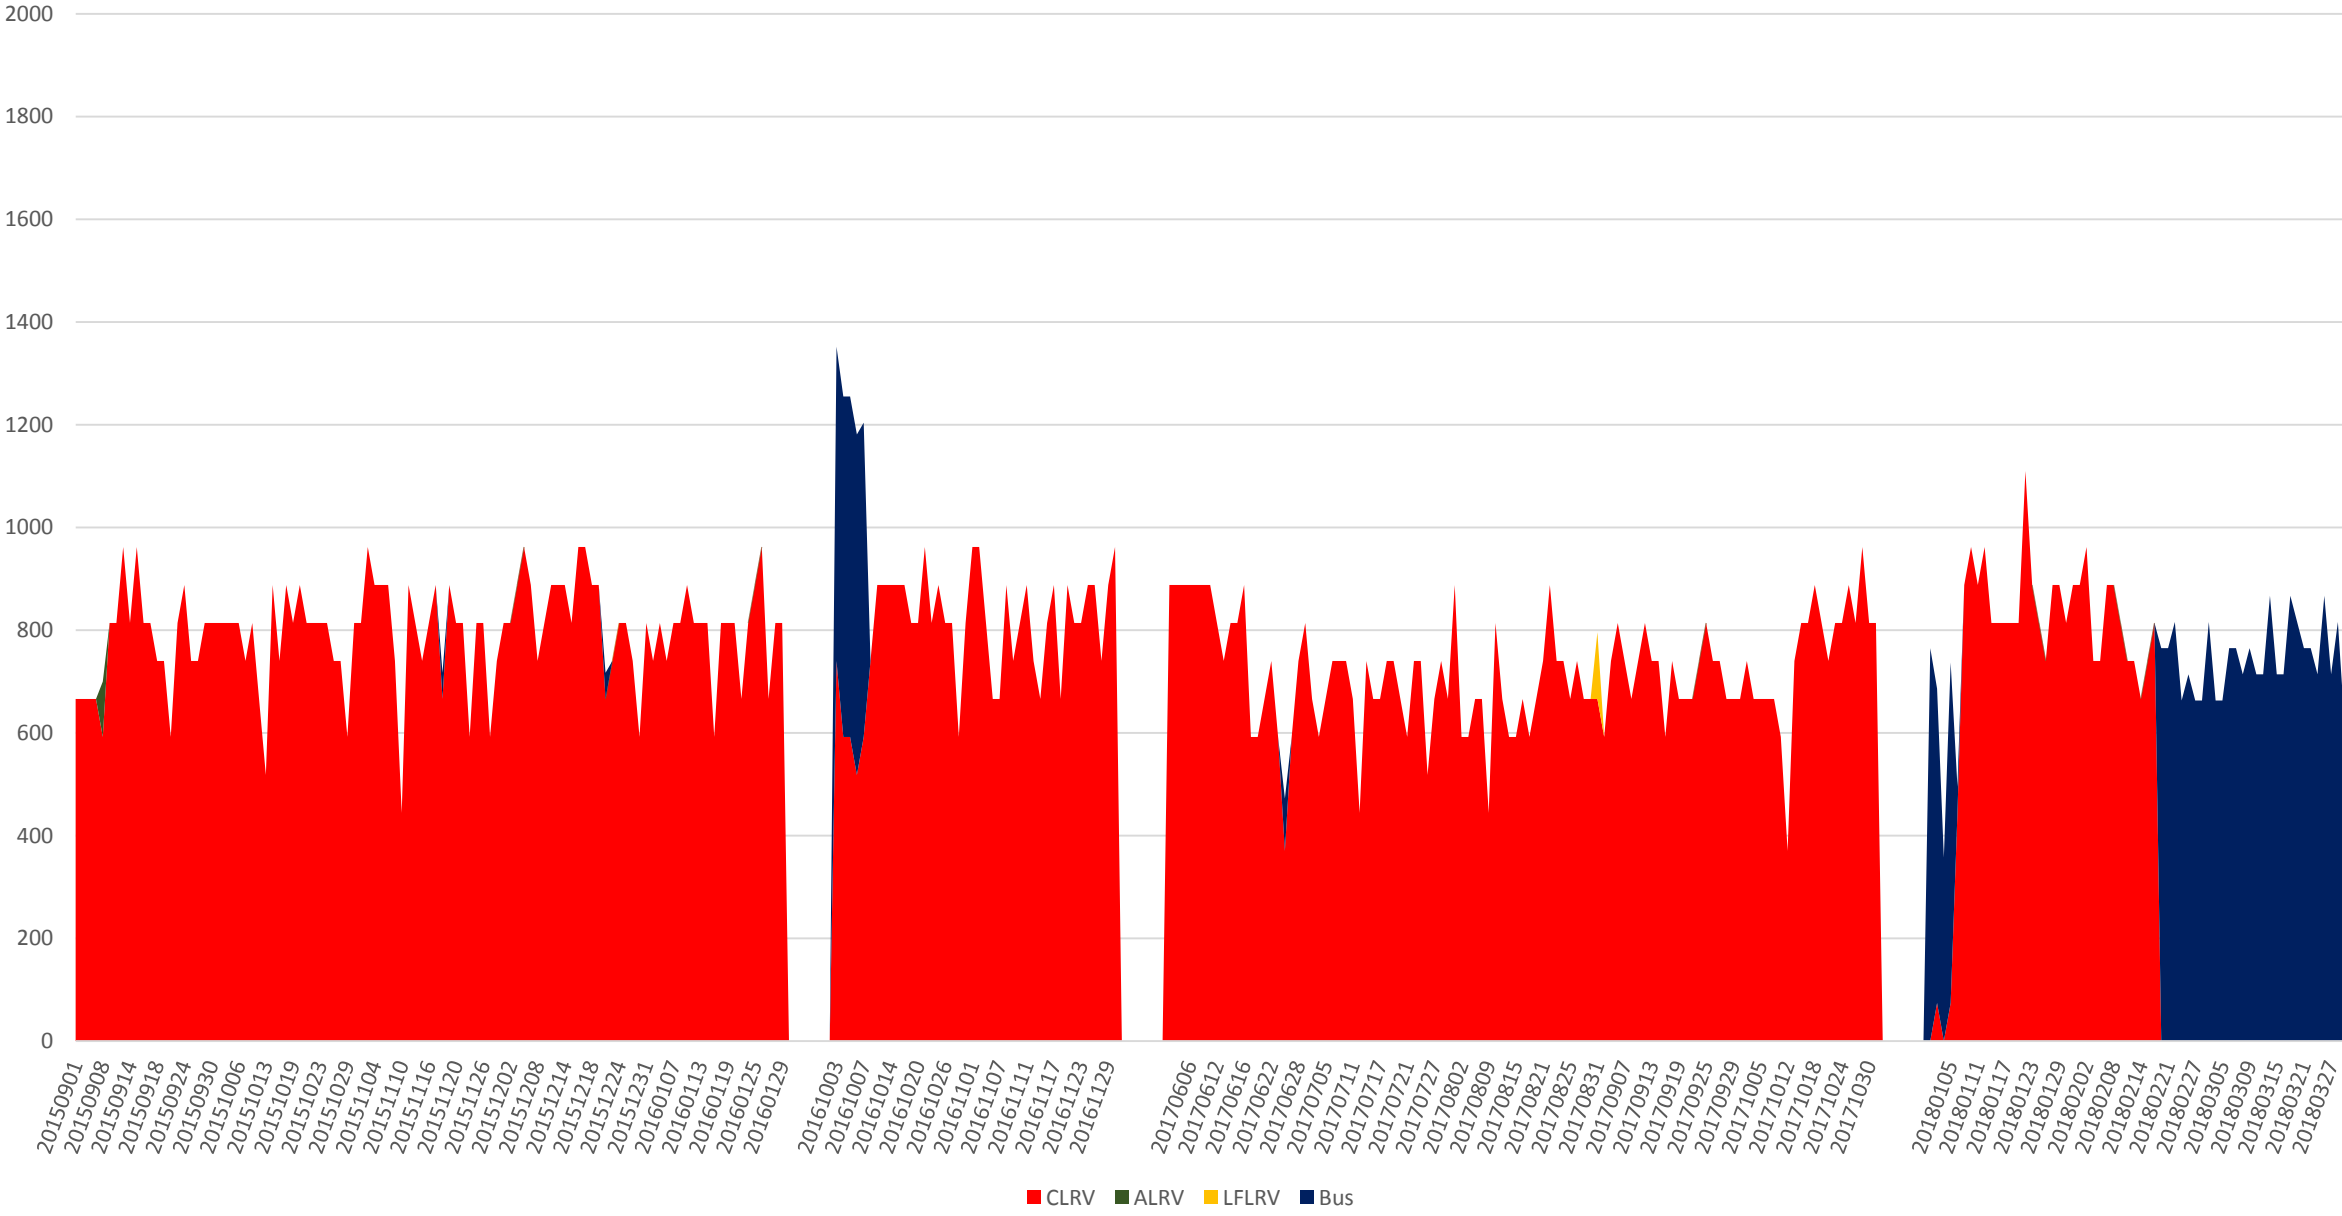

506 Carlton Capacity at Yonge PM/EB Sept 2015 to Mar 2018 1500 to 1600

506 Carlton Capacity at Yonge PM/EB Sept 2015 to Mar 2018 1600 to 1700

506 Carlton Capacity at Yonge PM/EB Sept 2015 to Mar 2018 1700 to 1800

506 Carlton Capacity at Yonge PM/EB Sept 2015 to Mar 2018 1800 to 1900