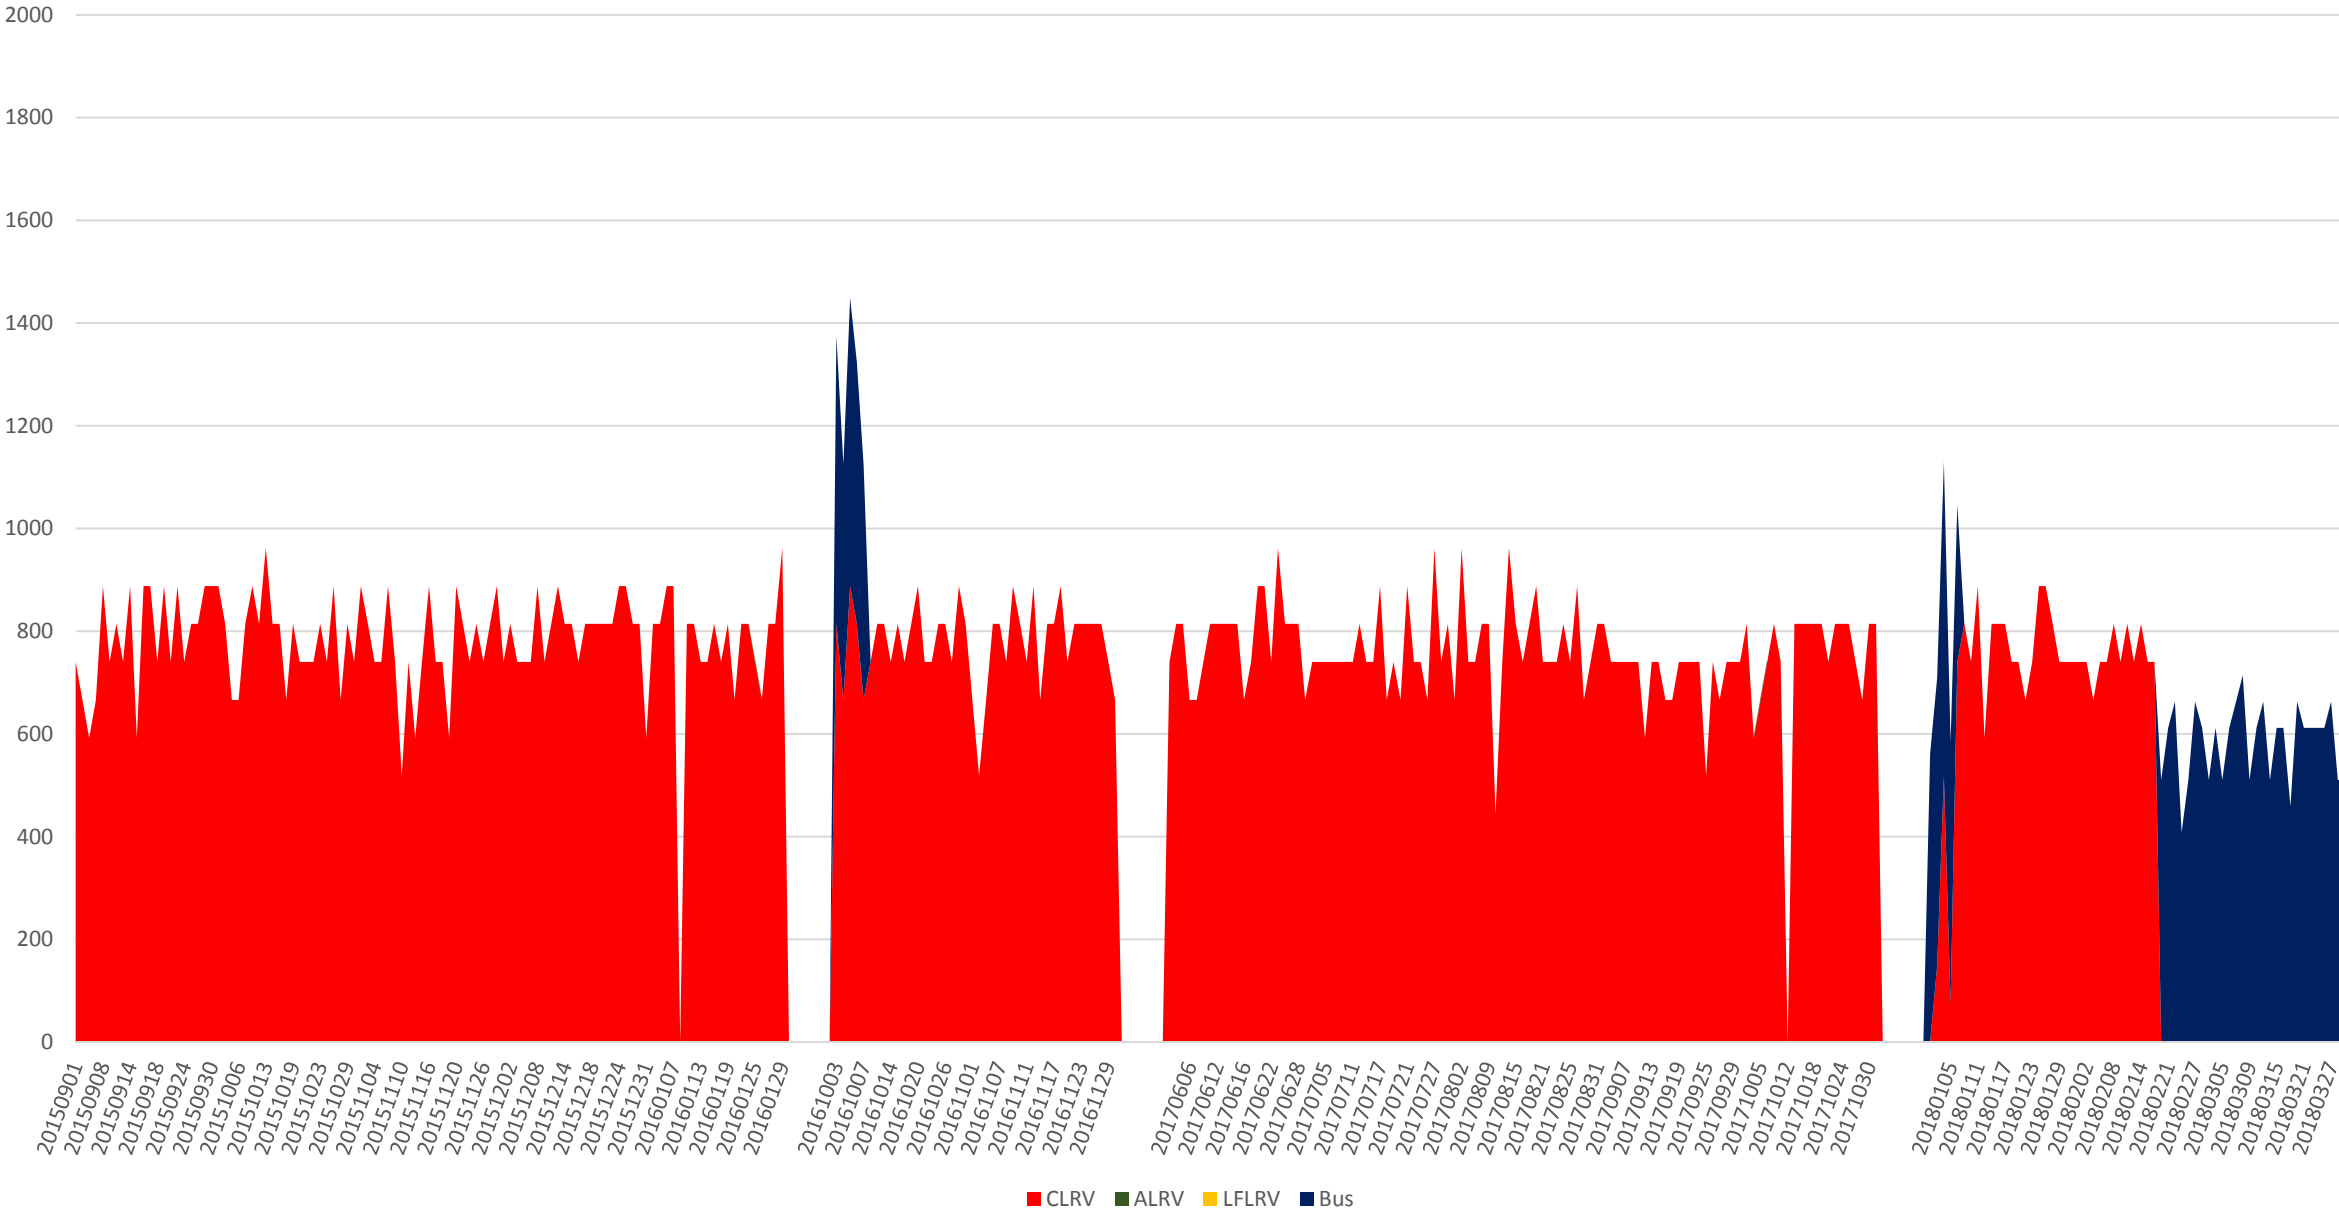

506 Carlton Capacity at Yonge PM/EB Sept 2015 to Mar 2018 1500 to 1600

506 Carlton Capacity at Yonge PM/EB Sept 2015 to Mar 2018 1600 to 1700

506 Carlton Capacity at Yonge PM/EB Sept 2015 to Mar 2018 1700 to 1800

506 Carlton Capacity at Yonge PM/EB Sept 2015 to Mar 2018 1800 to 1900