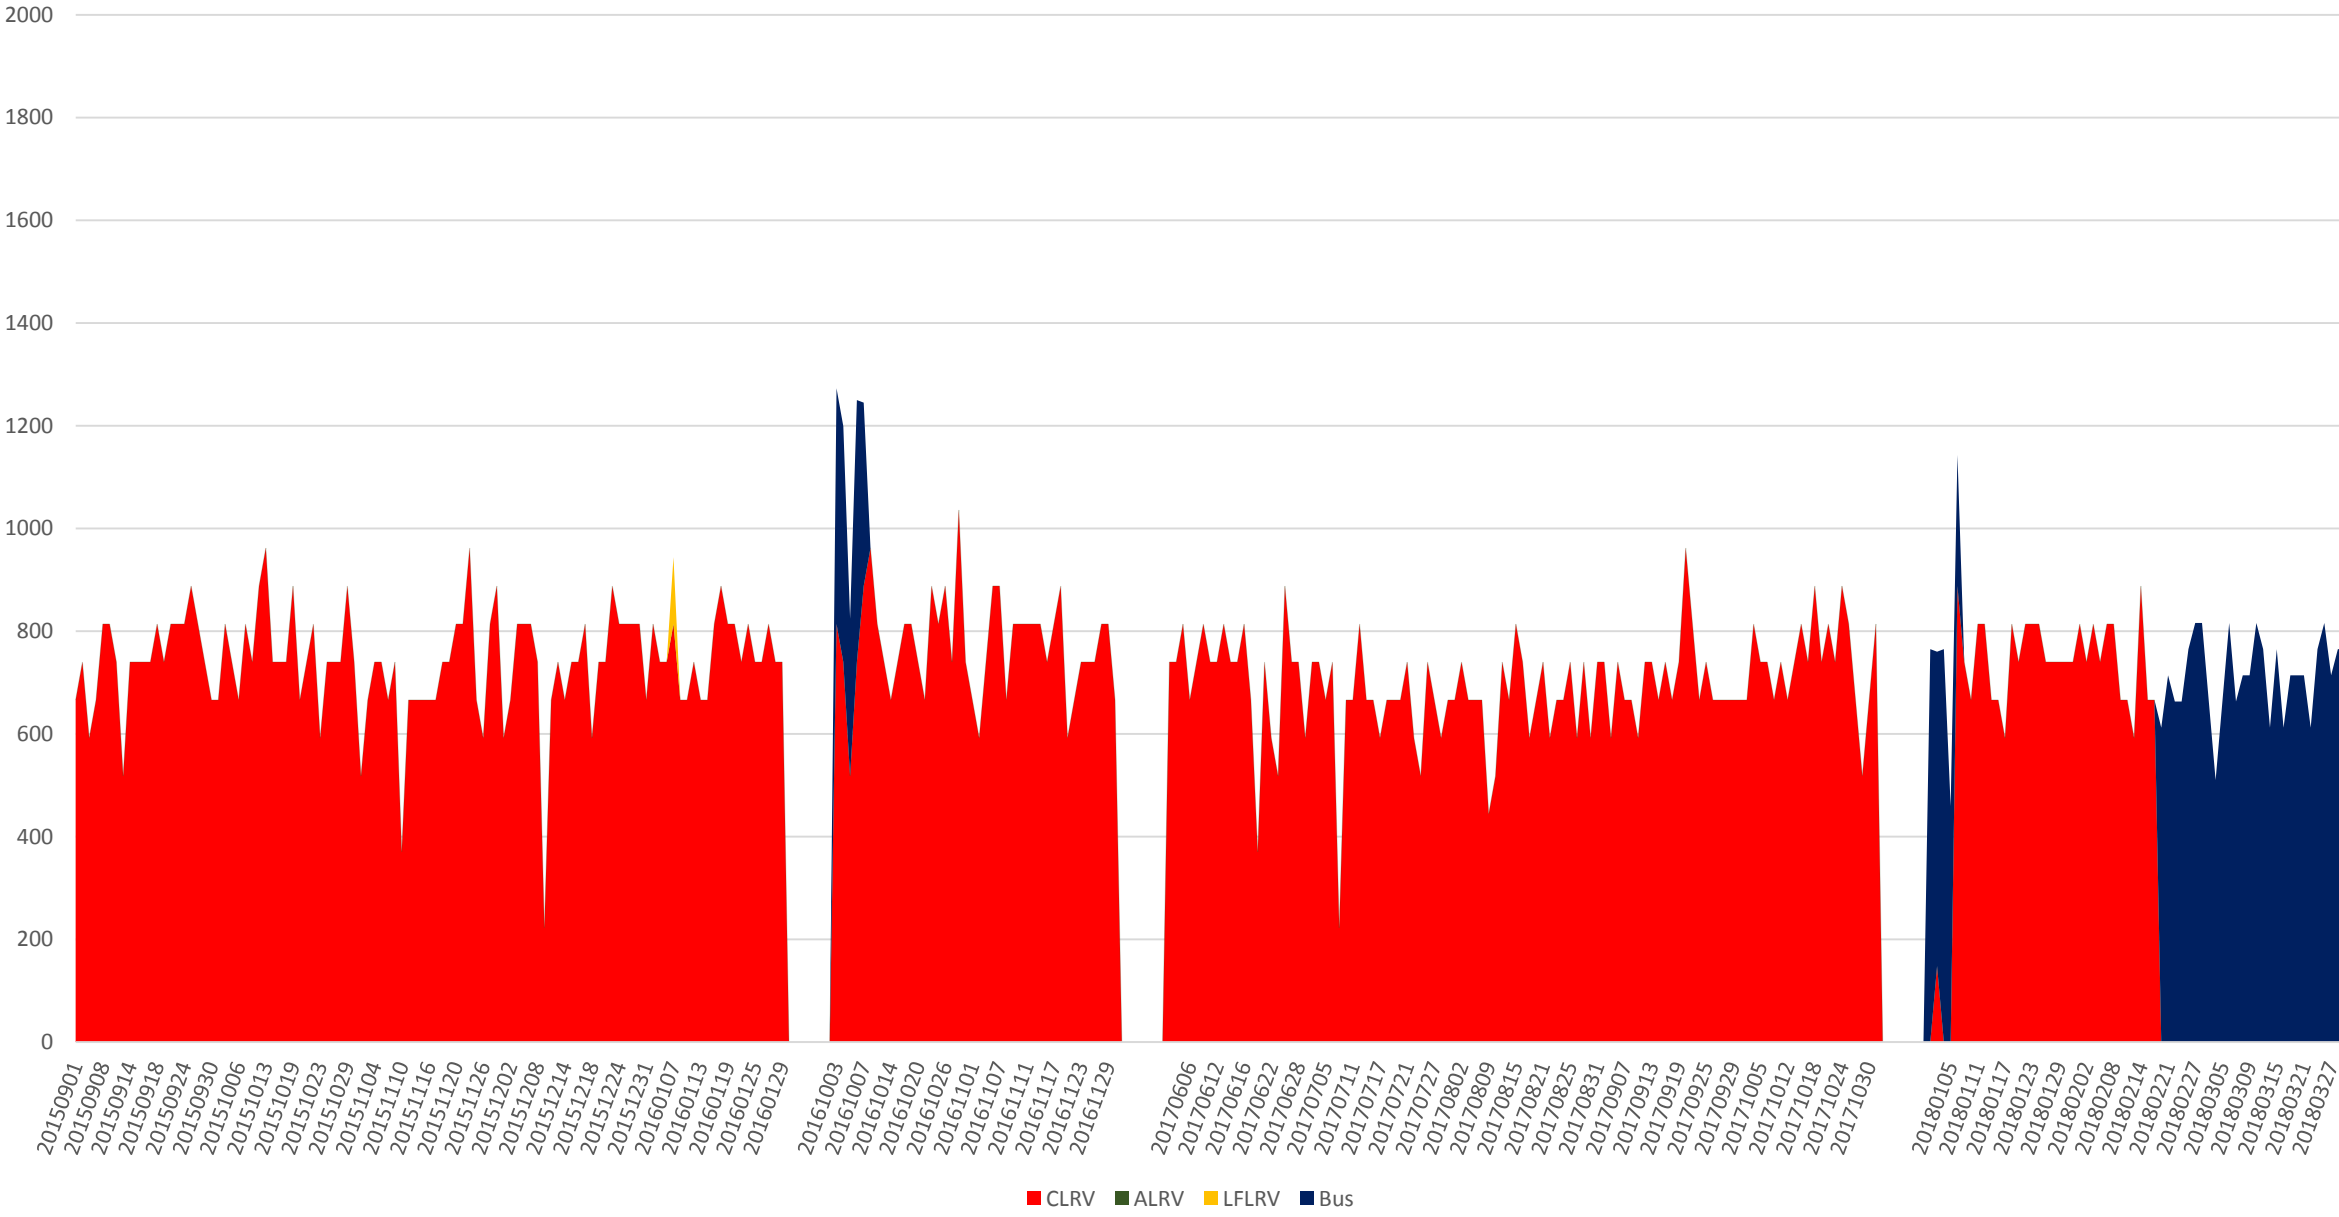

506 Carlton Capacity at Yonge PM/EB Sept 2015 to Mar 2018 1500 to 1600

506 Carlton Capacity at Yonge PM/EB Sept 2015 to Mar 2018 1600 to 1700

506 Carlton Capacity at Yonge PM/EB Sept 2015 to Mar 2018 1700 to 1800

506 Carlton Capacity at Yonge PM/EB Sept 2015 to Mar 2018 1800 to 1900