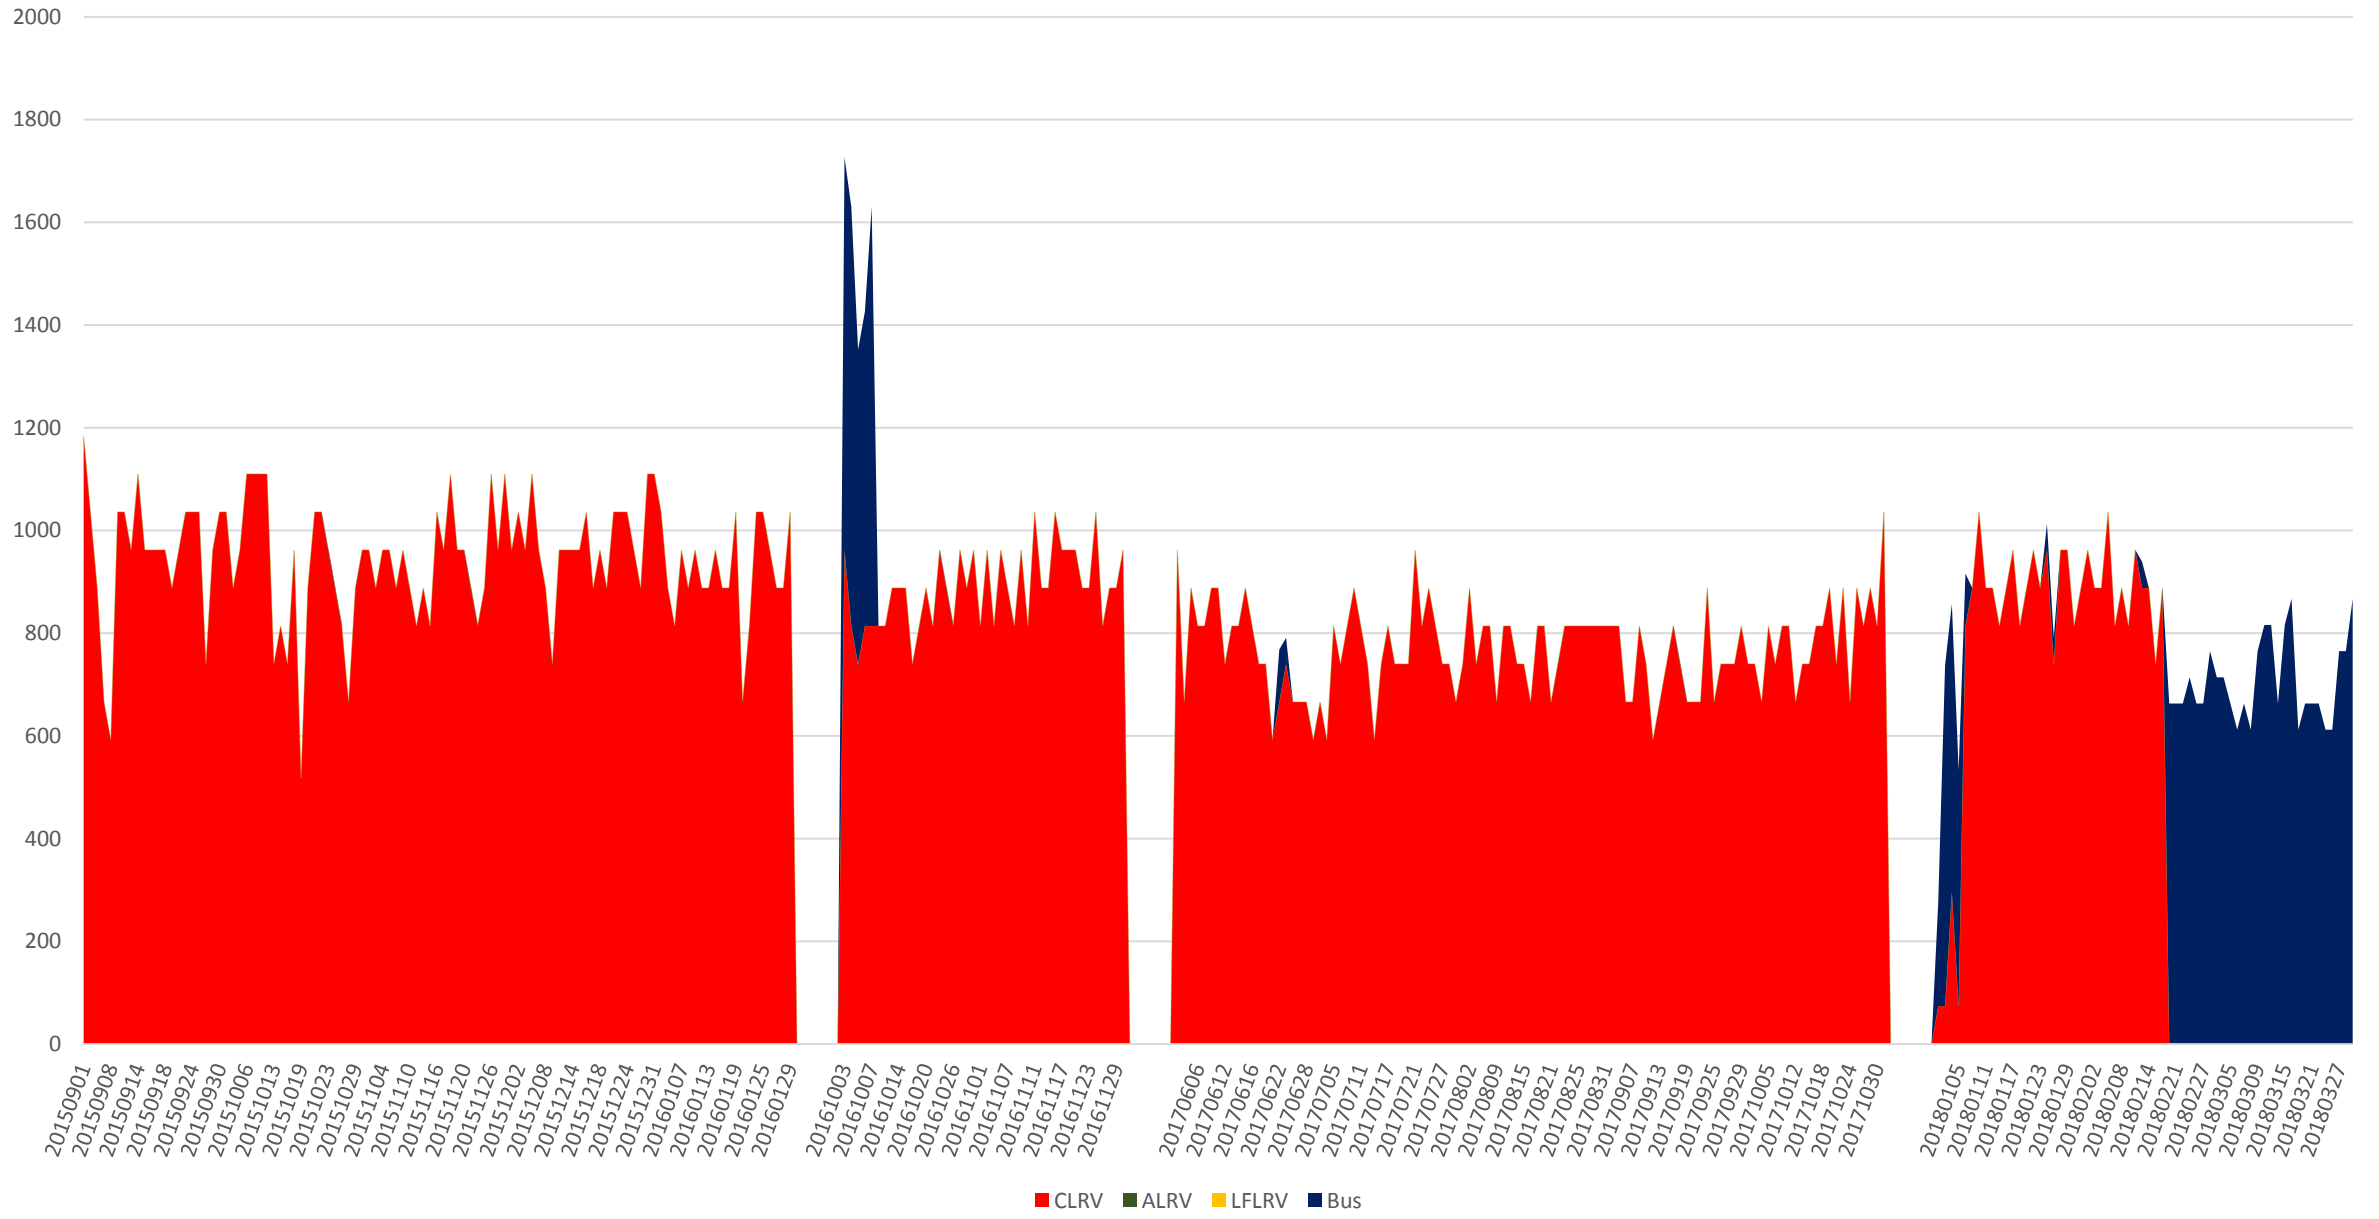

506 Carlton Capacity at Yonge AM/EB Sept 2015 to Mar 2018 600 to 700

506 Carlton Capacity at Yonge AM/EB Sept 2015 to Mar 2018 700 to 800

506 Carlton Capacity at Yonge AM/EB Sept 2015 to Mar 2018 800 to 900

506 Carlton Capacity at Yonge AM/EB Sept 2015 to Mar 2018 900 to 1000