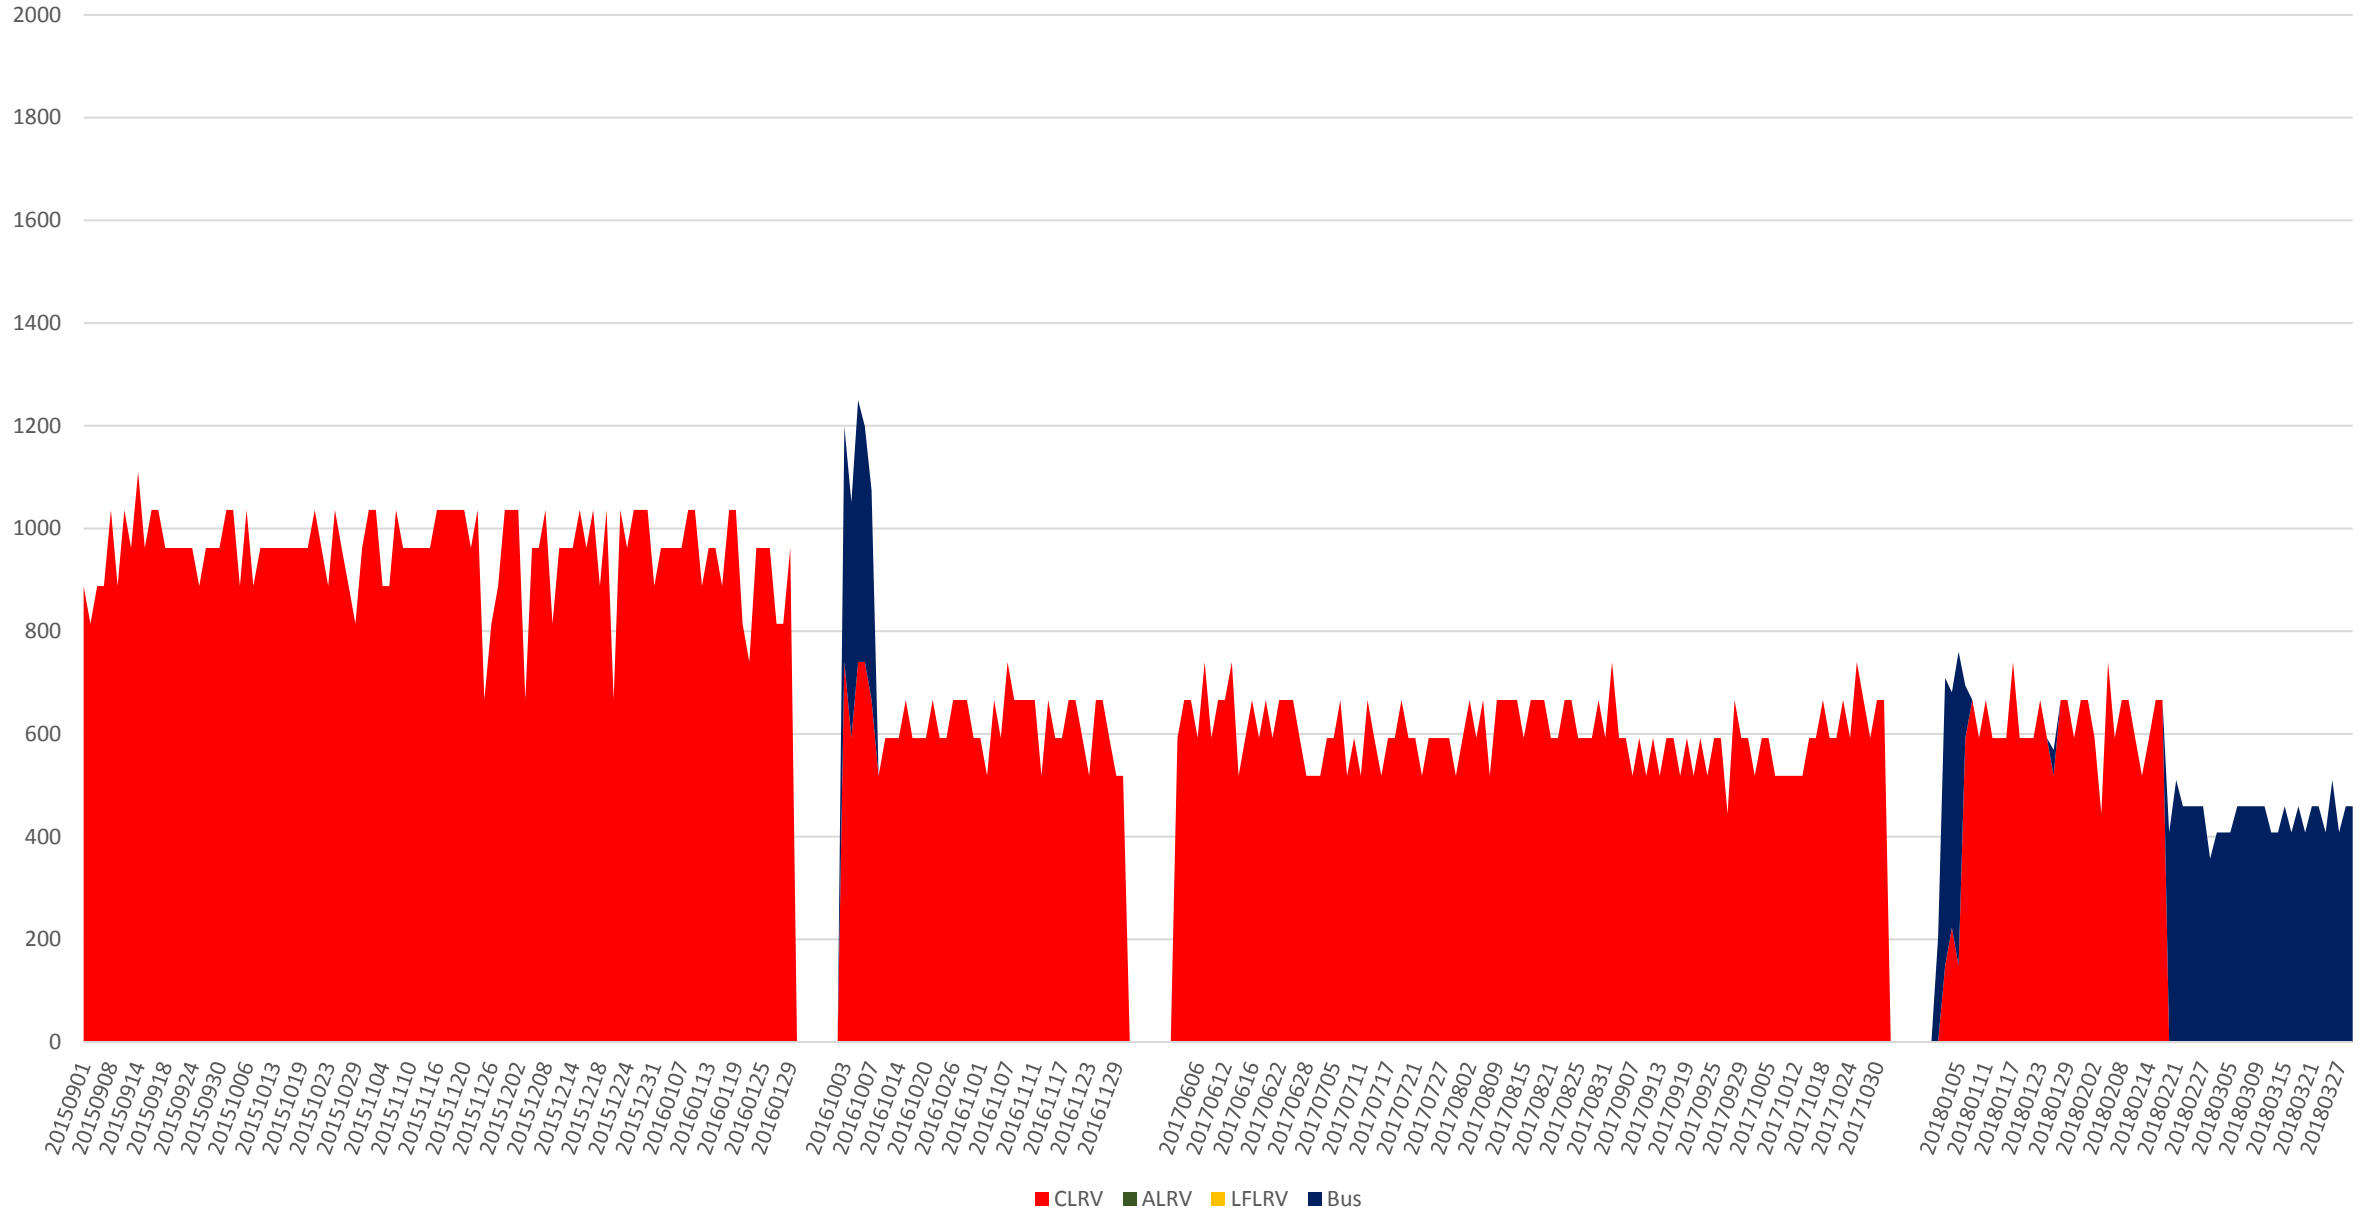

506 Carlton Capacity at Yonge AM/EB Sept 2015 to Mar 2018 600 to 700

506 Carlton Capacity at Yonge AM/EB Sept 2015 to Mar 2018 700 to 800

506 Carlton Capacity at Yonge AM/EB Sept 2015 to Mar 2018 800 to 900

506 Carlton Capacity at Yonge AM/EB Sept 2015 to Mar 2018 900 to 1000