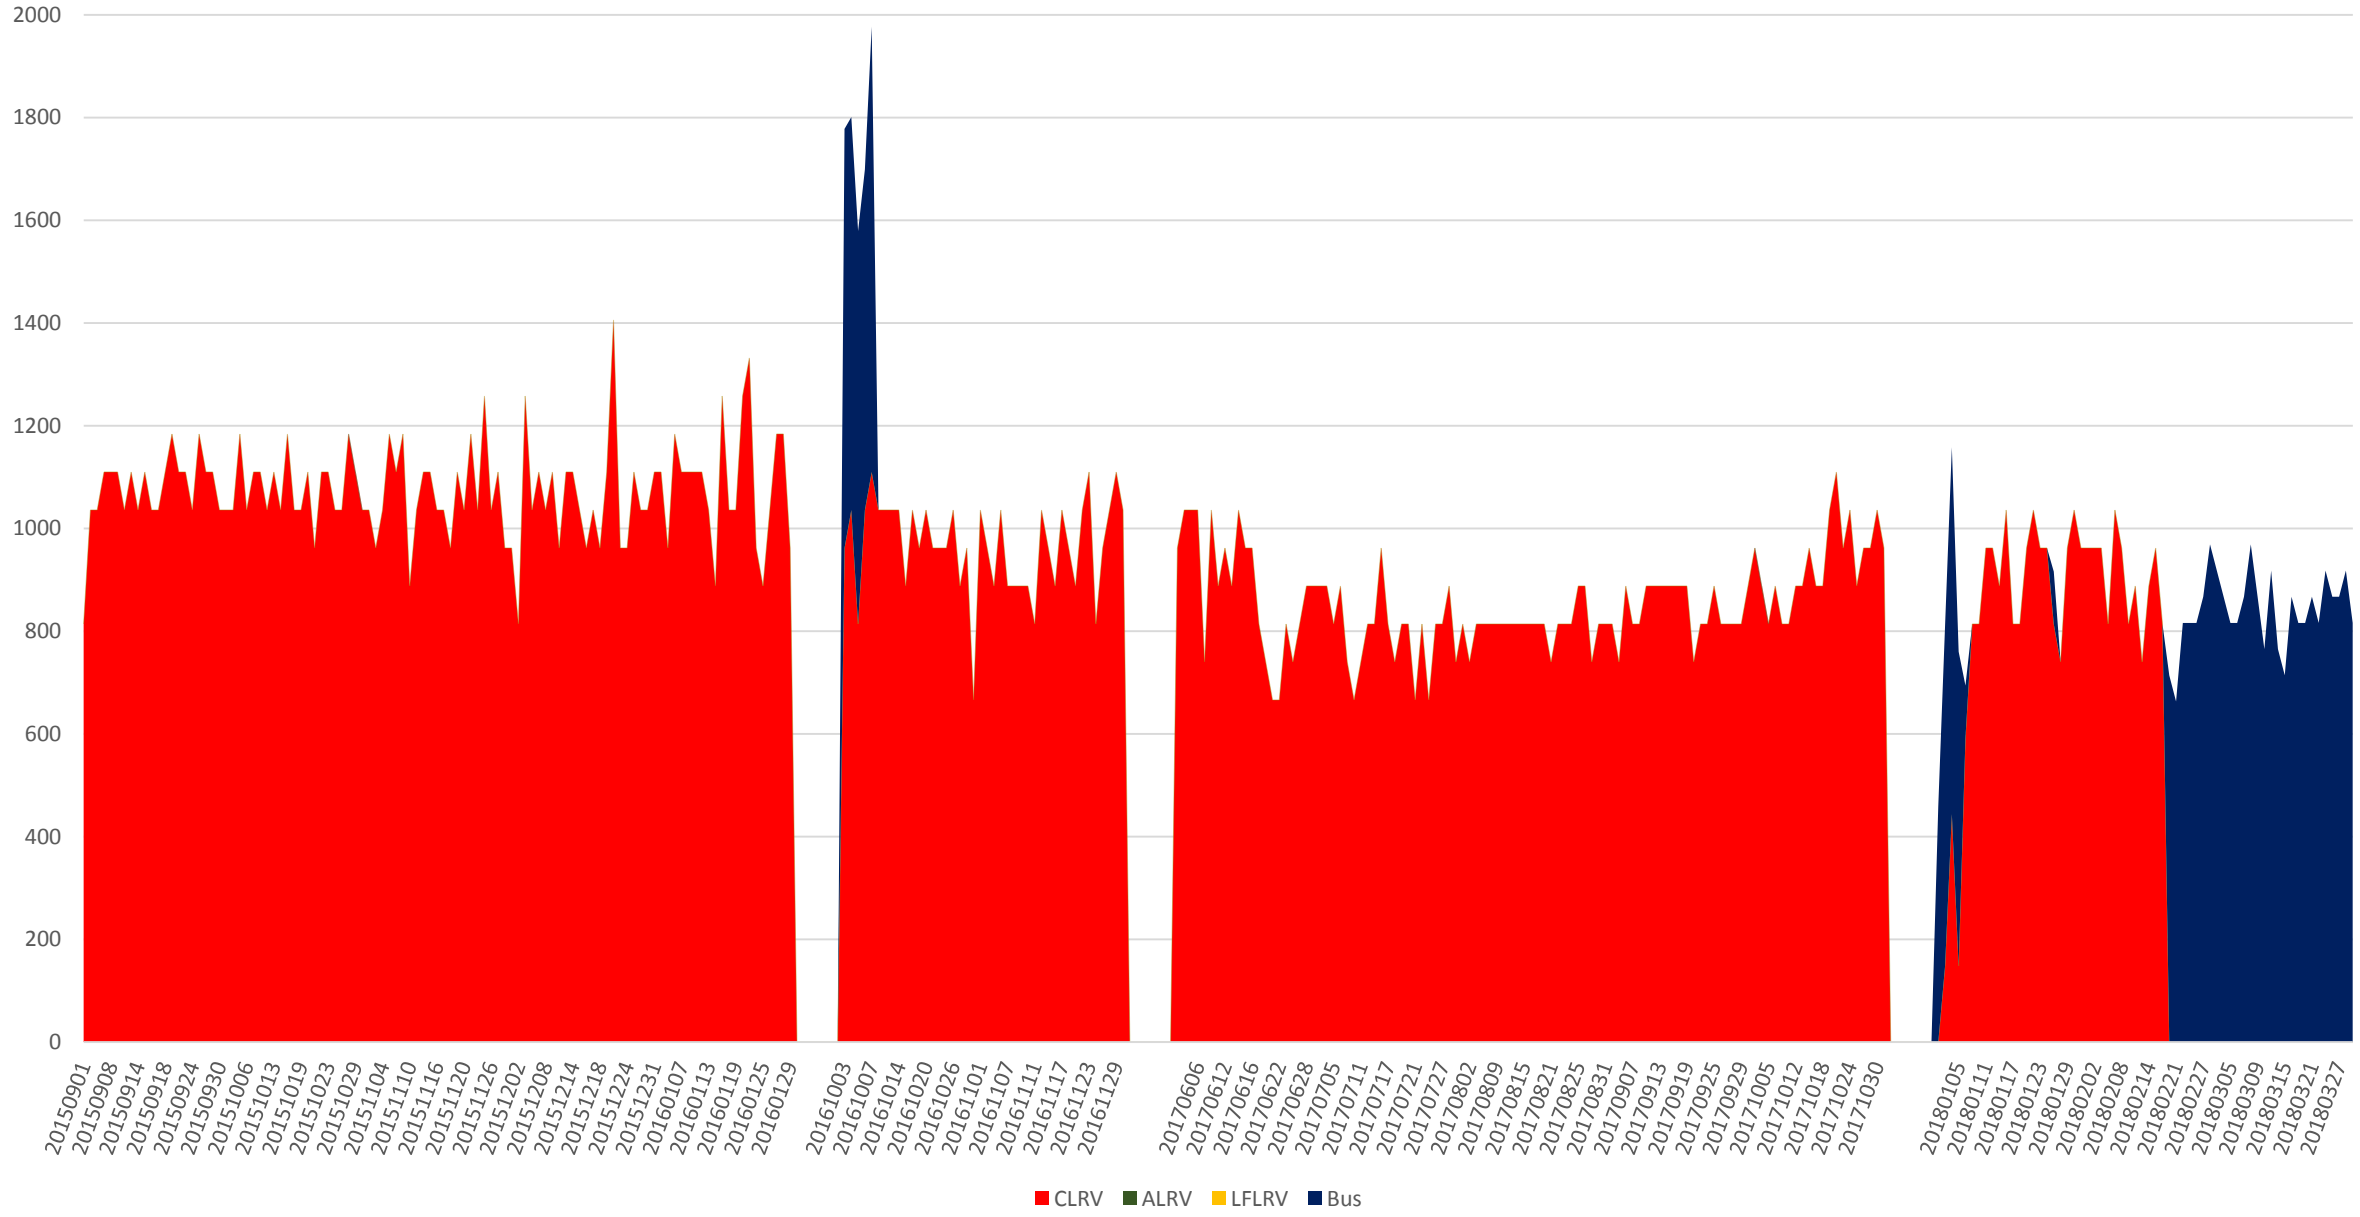

506 Carlton Capacity at Yonge AM/EB Sept 2015 to Mar 2018 600 to 700

506 Carlton Capacity at Yonge AM/EB Sept 2015 to Mar 2018 700 to 800

506 Carlton Capacity at Yonge AM/EB Sept 2015 to Mar 2018 800 to 900

506 Carlton Capacity at Yonge AM/EB Sept 2015 to Mar 2018 900 to 1000