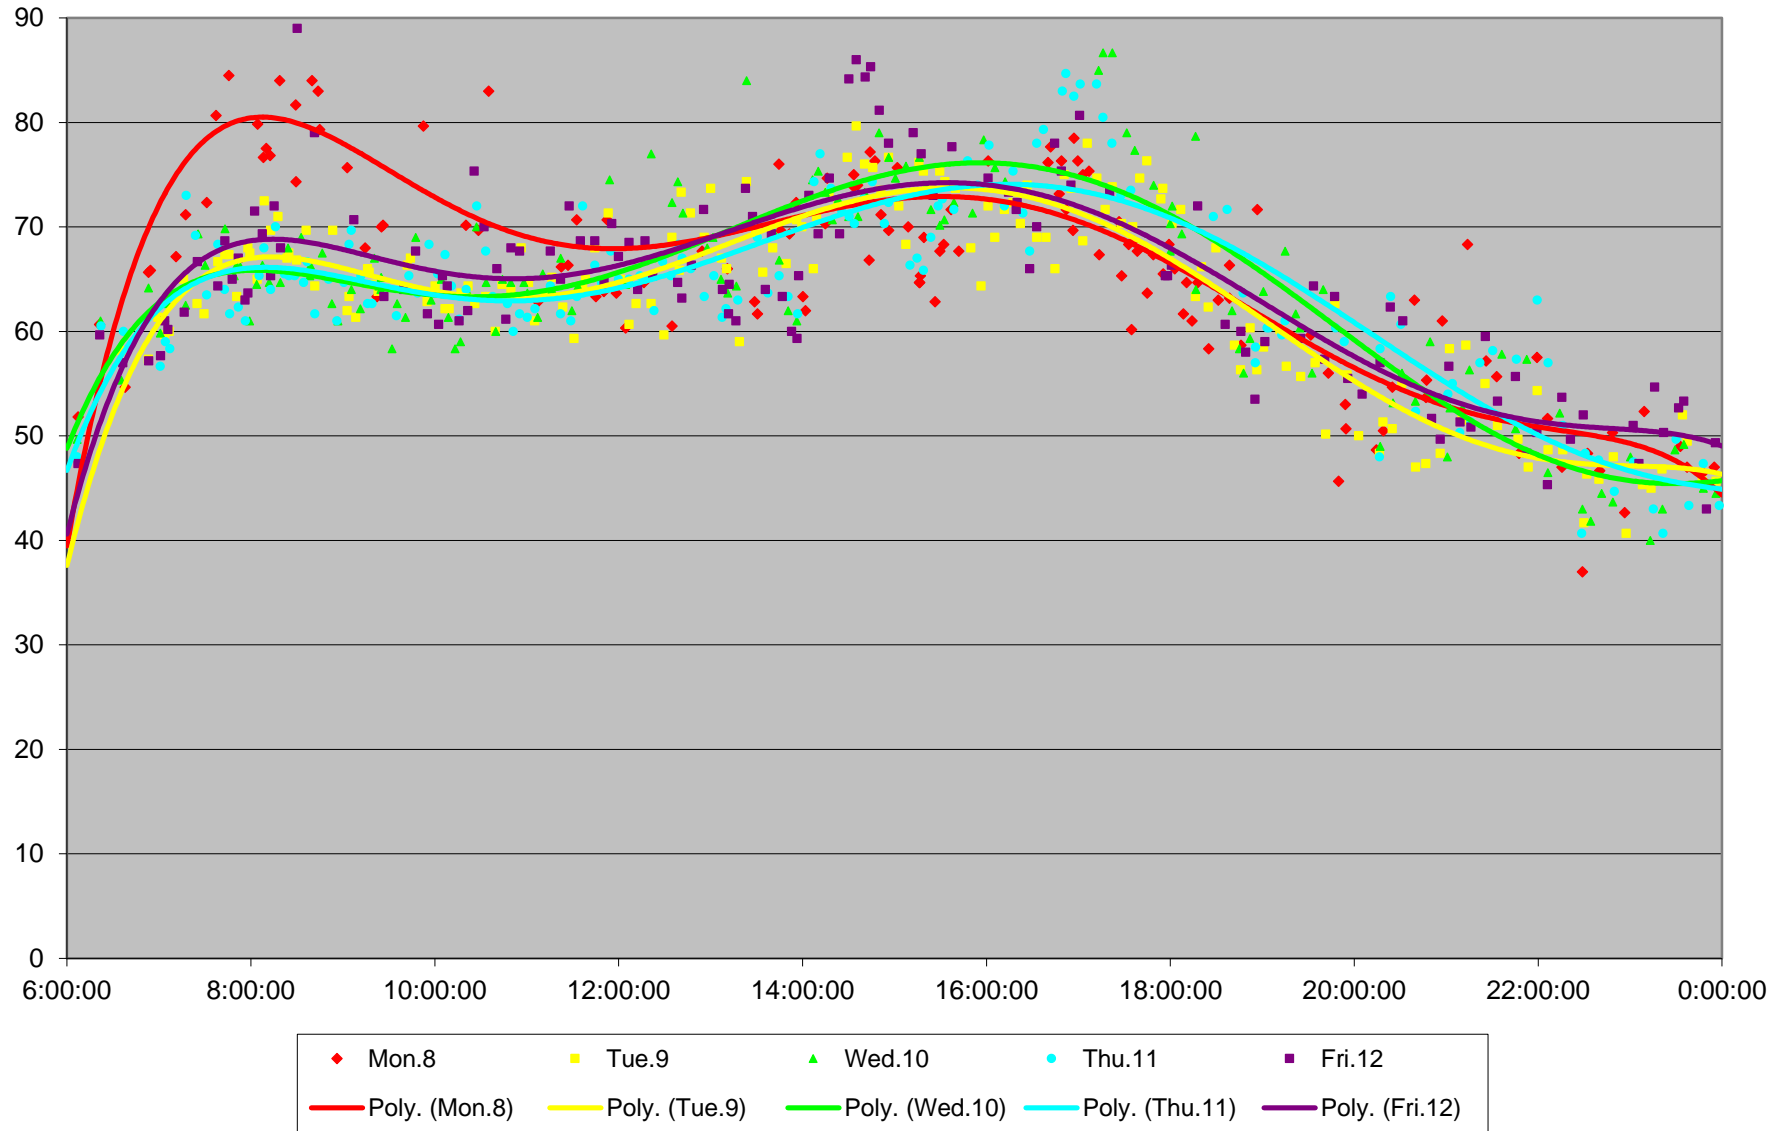

506 Carlton Link Times From Parkside To Danforth Northbound January 2018

506 Carlton Link Times From Parkside To Danforth Northbound January 2018

506 Carlton Link Times From Parkside To Danforth Northbound January 2018

506 Carlton Link Times From Parkside To Danforth Northbound January 2018

506 Carlton Link Times From Parkside To Danforth Northbound January 2018

506 Carlton Link Times From Parkside To Danforth Northbound January 2018 Weekday Statistics

506 Carlton Link Times From Parkside To Danforth Northbound January 2018 Saturday Statistics

506 Carlton Link Times From Parkside To Danforth Northbound January 2018 Sunday Statistics