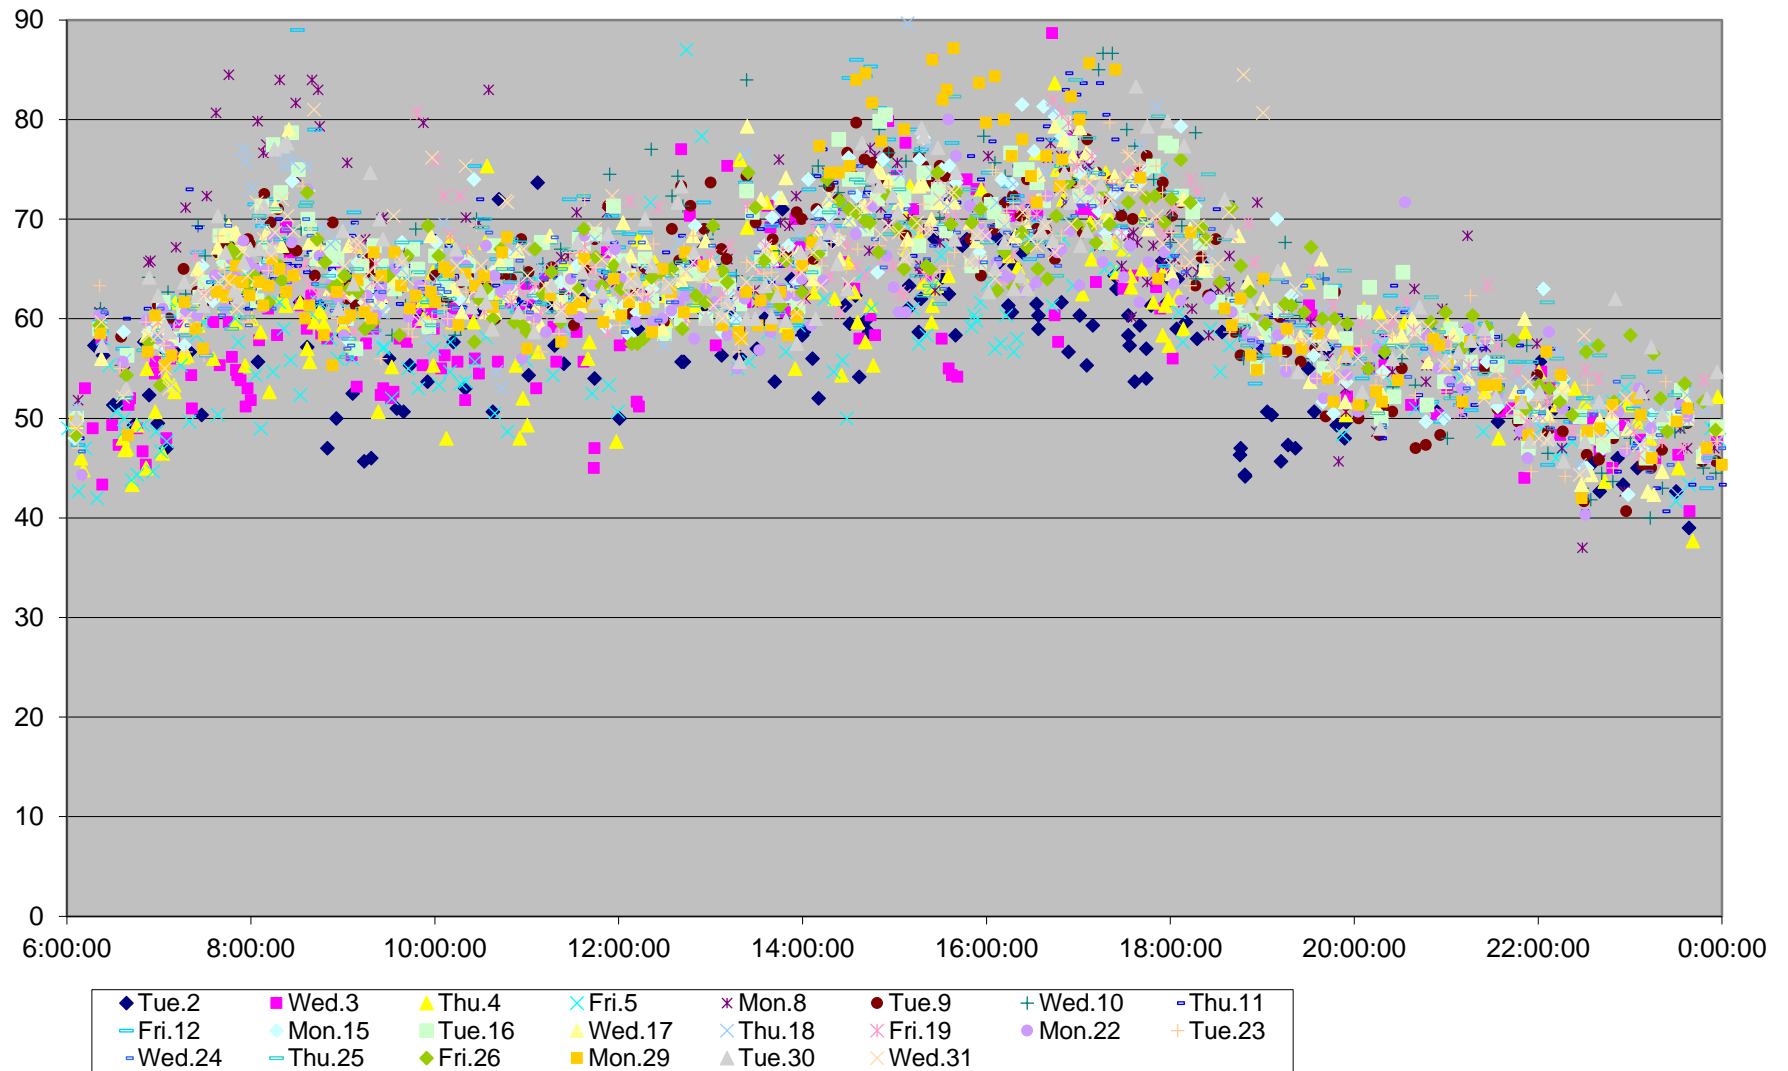

506 Carlton Link Times From Parkside To Danforth Northbound January 2018

506 Carlton Link Times From Parkside To Danforth Northbound January 2018

506 Carlton Link Times From Parkside To Danforth Northbound January 2018

506 Carlton Link Times From Parkside To Danforth Northbound January 2018

506 Carlton Link Times From Parkside To Danforth Northbound January 2018

506 Carlton Link Times From Parkside To Danforth Northbound January 2018 Weekday Statistics

506 Carlton Link Times From Parkside To Danforth Northbound January 2018 Saturday Statistics

506 Carlton Link Times From Parkside To Danforth Northbound January 2018 Sunday Statistics