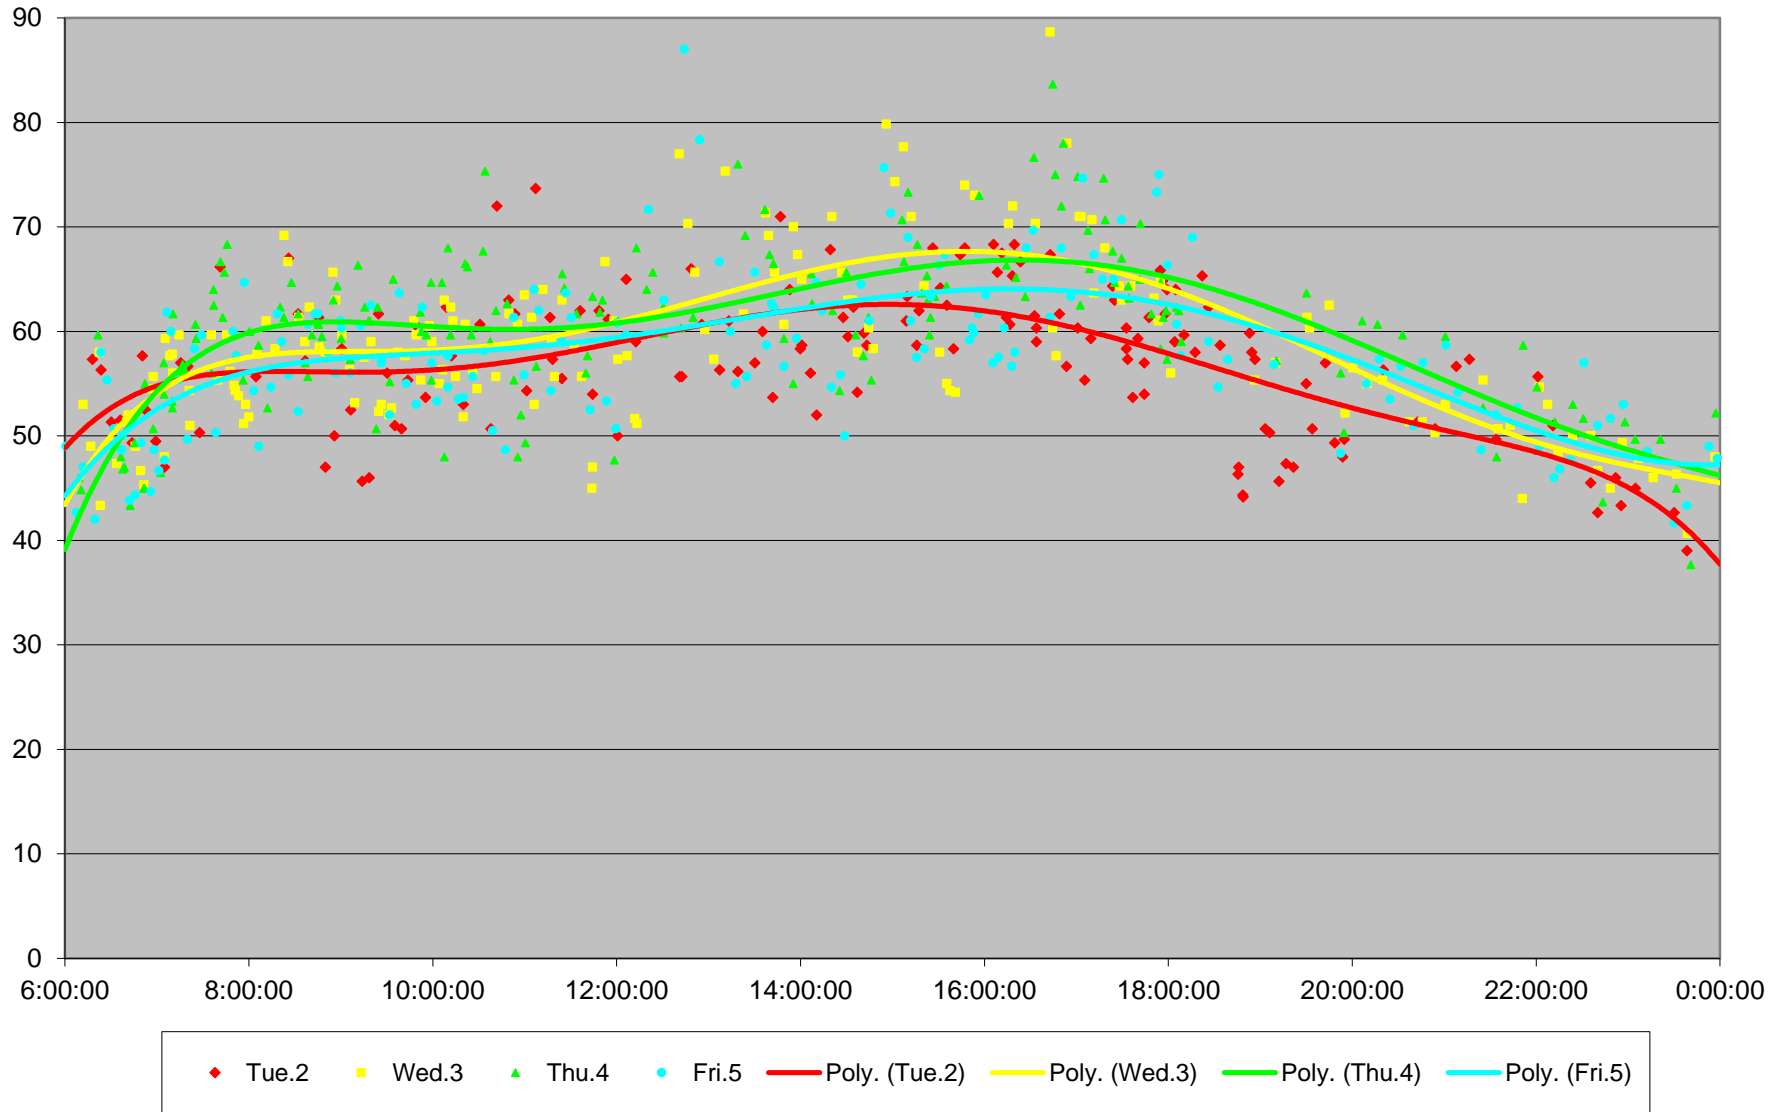

506 Carlton Link Times From Parkside To Danforth Northbound January 2018

506 Carlton Link Times From Parkside To Danforth Northbound January 2018

506 Carlton Link Times From Parkside To Danforth Northbound January 2018

506 Carlton Link Times From Parkside To Danforth Northbound January 2018

506 Carlton Link Times From Parkside To Danforth Northbound January 2018

506 Carlton Link Times From Parkside To Danforth Northbound January 2018 Weekday Statistics