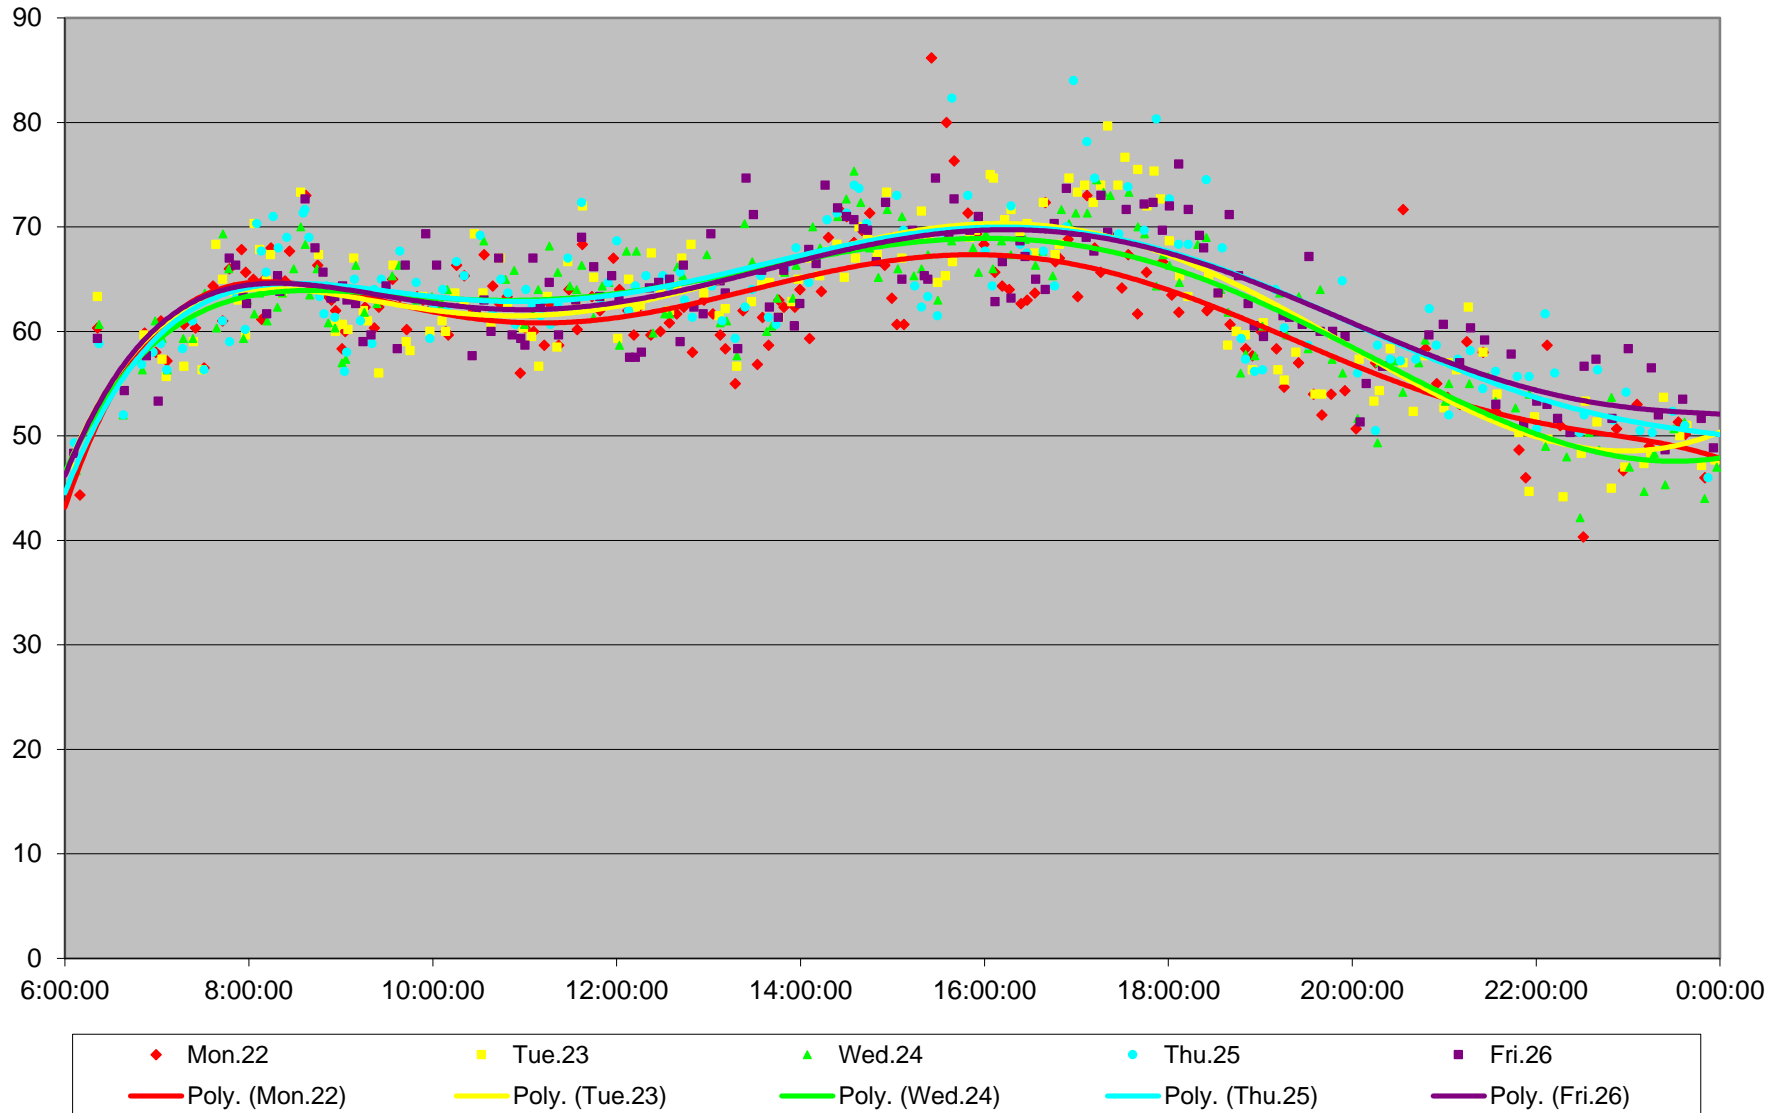

506 Carlton Link Times From Parkside To Danforth Northbound January 2018

506 Carlton Link Times From Parkside To Danforth Northbound January 2018

506 Carlton Link Times From Parkside To Danforth Northbound January 2018

506 Carlton Link Times From Parkside To Danforth Northbound January 2018

506 Carlton Link Times From Parkside To Danforth Northbound January 2018

506 Carlton Link Times From Parkside To Danforth Northbound January 2018 Weekday Statistics

506 Carlton Link Times From Parkside To Danforth Northbound January 2018 Saturday Statistics

506 Carlton Link Times From Parkside To Danforth Northbound January 2018 Sunday Statistics