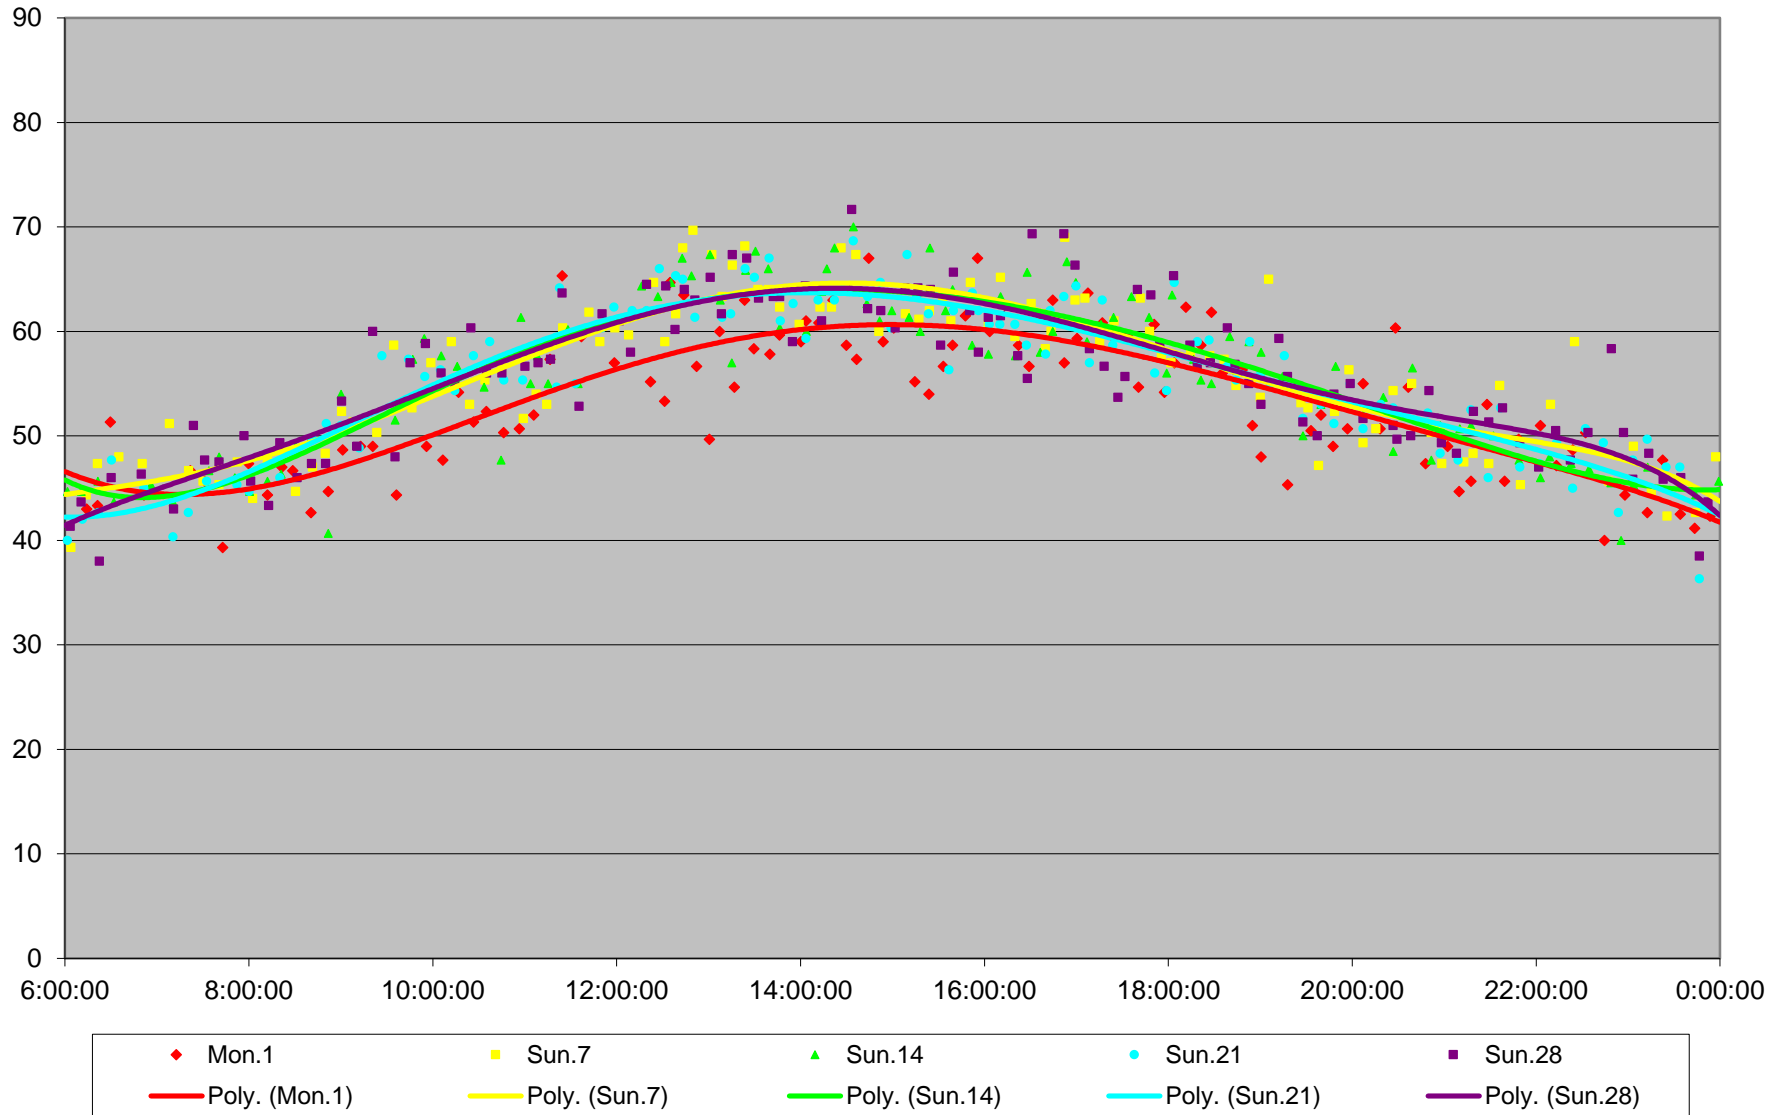

506 Carlton Link Times From Parkside To Danforth Northbound January 2018

506 Carlton Link Times From Parkside To Danforth Northbound January 2018

506 Carlton Link Times From Parkside To Danforth Northbound January 2018

506 Carlton Link Times From Parkside To Danforth Northbound January 2018

506 Carlton Link Times From Parkside To Danforth Northbound January 2018

506 Carlton Link Times From Parkside To Danforth Northbound January 2018 Weekday Statistics

506 Carlton Link Times From Parkside To Danforth Northbound January 2018 Saturday Statistics

506 Carlton Link Times From Parkside To Danforth Northbound January 2018 Sunday Statistics