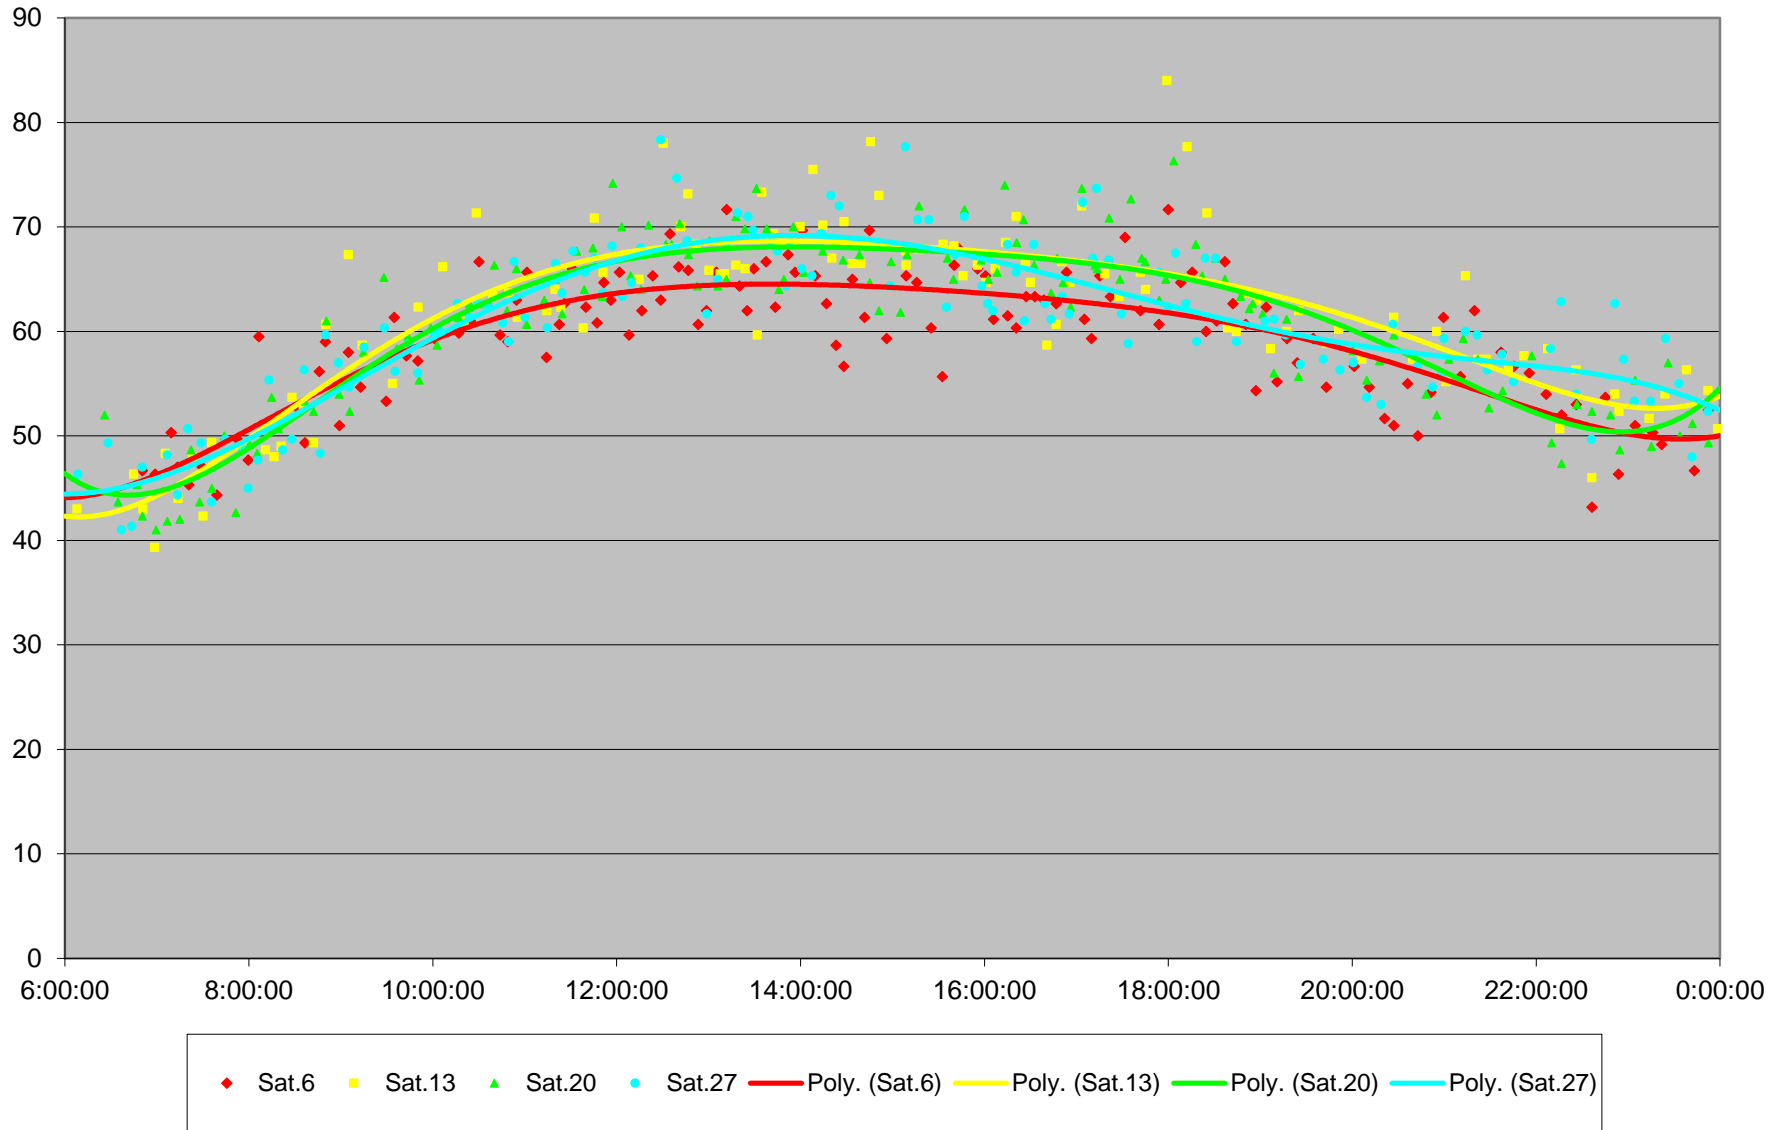

506 Carlton Link Times From Parkside To Danforth Northbound January 2018

506 Carlton Link Times From Parkside To Danforth Northbound January 2018

506 Carlton Link Times From Parkside To Danforth Northbound January 2018

506 Carlton Link Times From Parkside To Danforth Northbound January 2018

506 Carlton Link Times From Parkside To Danforth Northbound January 2018

506 Carlton Link Times From Parkside To Danforth Northbound January 2018 Weekday Statistics

506 Carlton Link Times From Parkside To Danforth Northbound January 2018 Saturday Statistics

506 Carlton Link Times From Parkside To Danforth Northbound January 2018 Sunday Statistics