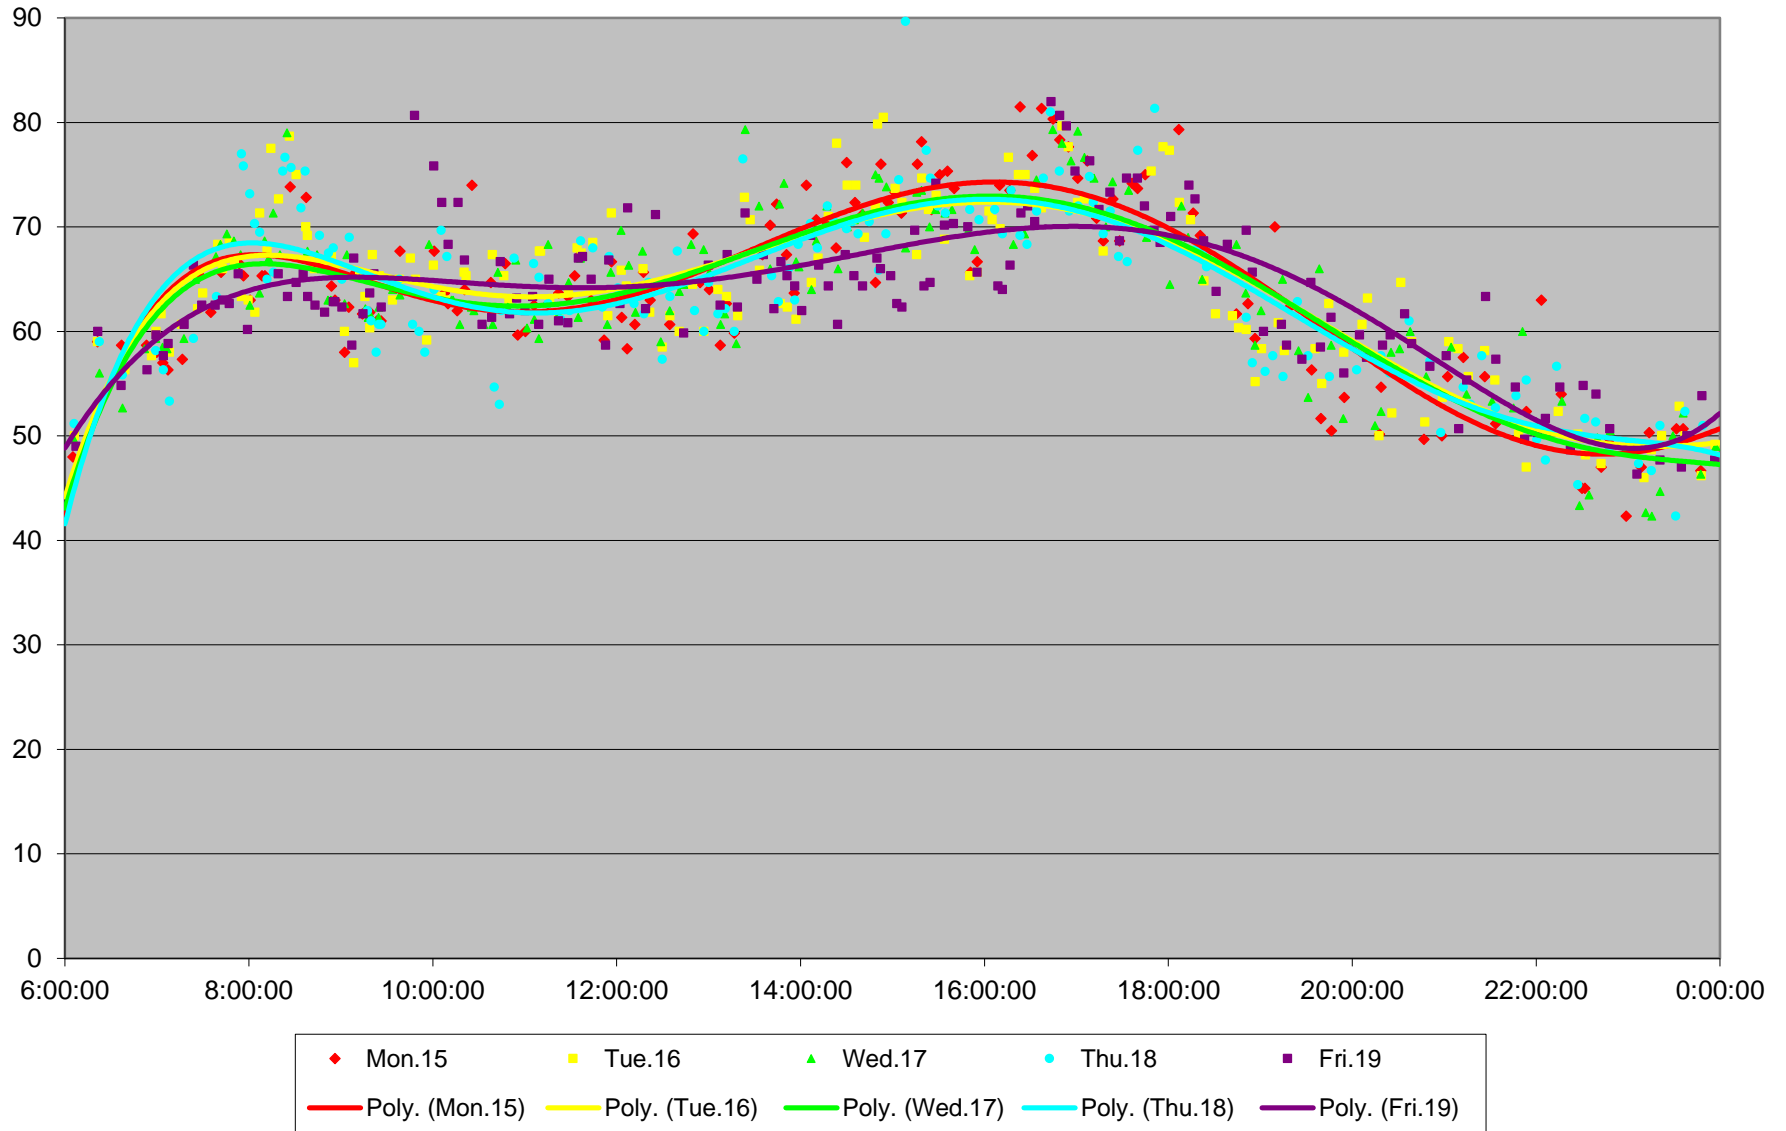

506 Carlton Link Times From Parkside To Danforth Northbound January 2018

506 Carlton Link Times From Parkside To Danforth Northbound January 2018

506 Carlton Link Times From Parkside To Danforth Northbound January 2018

506 Carlton Link Times From Parkside To Danforth Northbound January 2018

506 Carlton Link Times From Parkside To Danforth Northbound January 2018

506 Carlton Link Times From Parkside To Danforth Northbound January 2018 Weekday Statistics

506 Carlton Link Times From Parkside To Danforth Northbound January 2018 Saturday Statistics

506 Carlton Link Times From Parkside To Danforth Northbound January 2018 Sunday Statistics