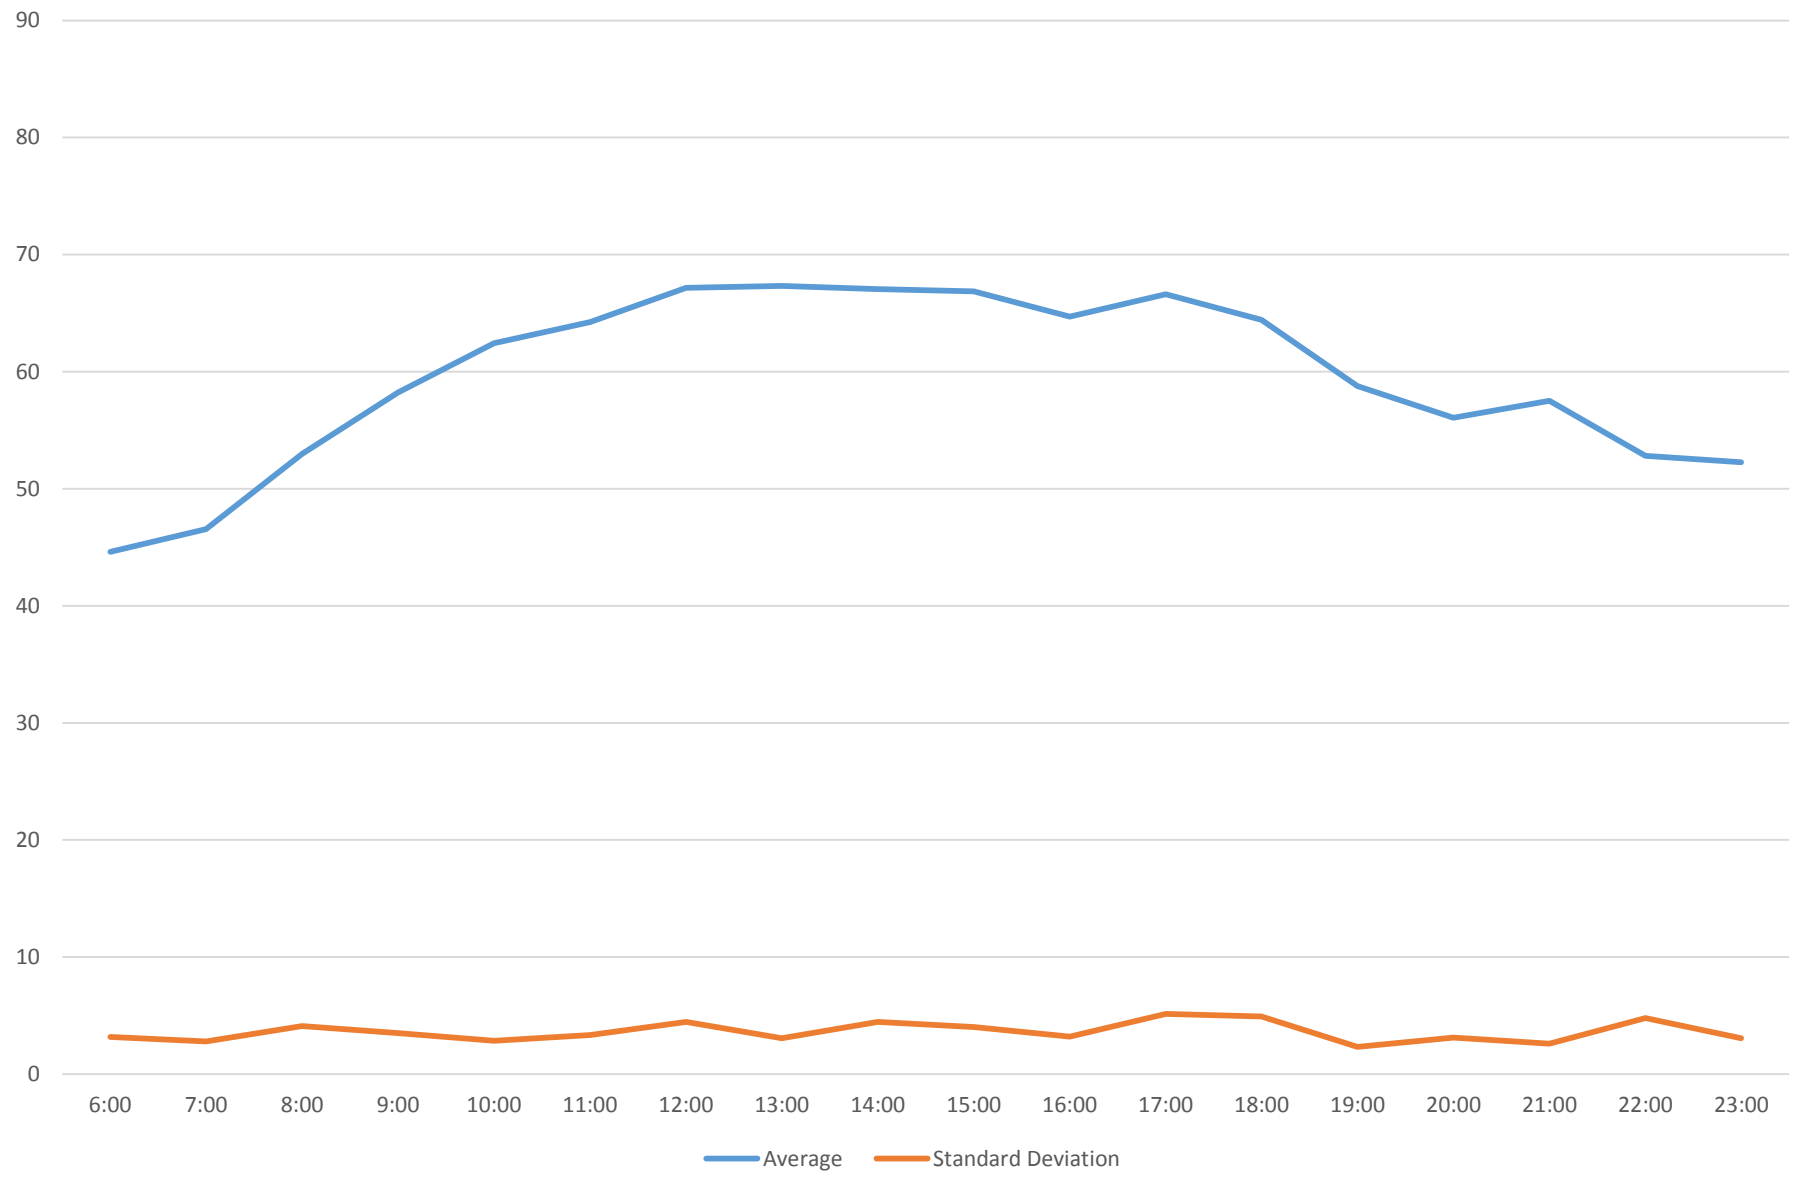

506 Carlton Link Times From Parkside To Danforth Northbound January 2018

506 Carlton Link Times From Parkside To Danforth Northbound January 2018

506 Carlton Link Times From Parkside To Danforth Northbound January 2018

506 Carlton Link Times From Parkside To Danforth Northbound January 2018

506 Carlton Link Times From Parkside To Danforth Northbound January 2018

506 Carlton Link Times From Parkside To Danforth Northbound January 2018 Weekday Statistics

506 Carlton Link Times From Parkside To Danforth Northbound January 2018 Saturday Statistics

506 Carlton Link Times From Parkside To Danforth Northbound January 2018 Sunday Statistics