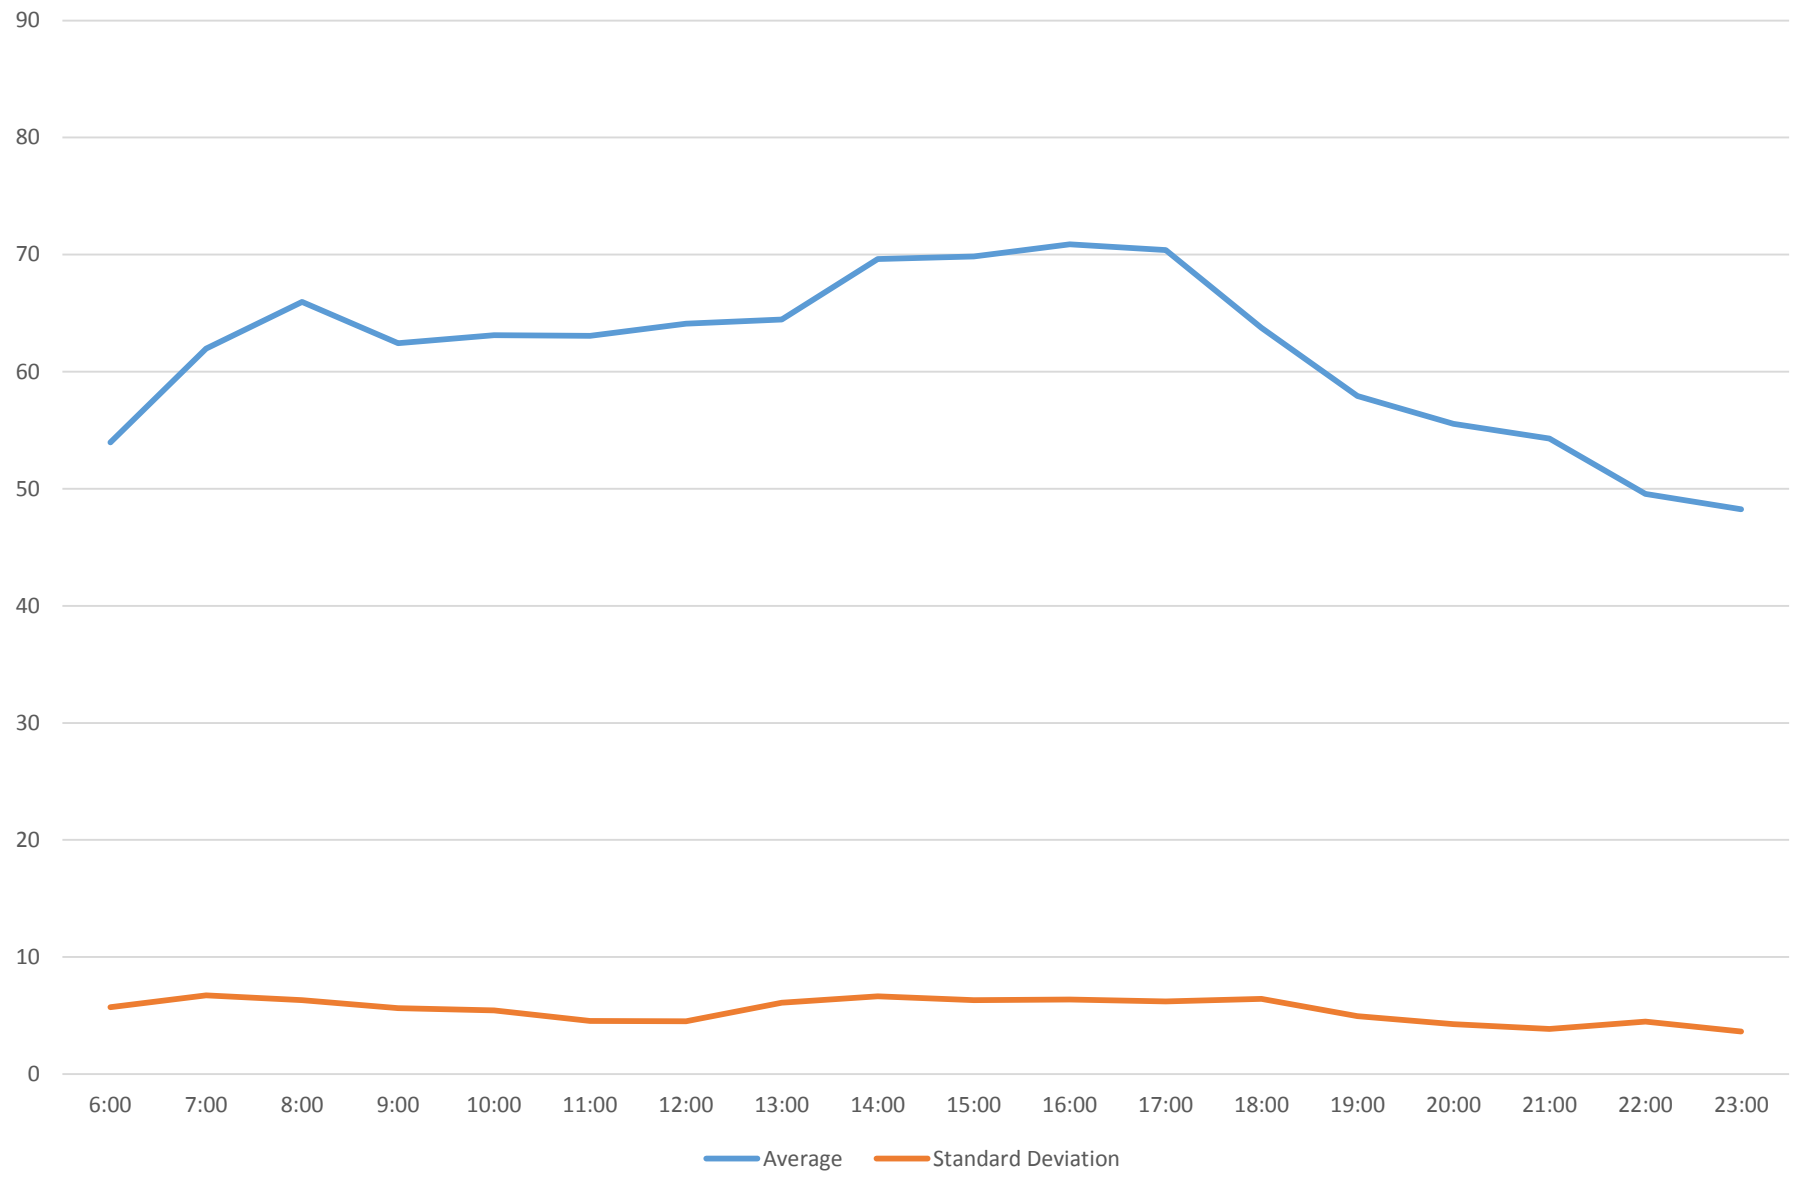

506 Carlton Link Times From Parkside To Danforth Northbound January 2018

506 Carlton Link Times From Parkside To Danforth Northbound January 2018

506 Carlton Link Times From Parkside To Danforth Northbound January 2018

506 Carlton Link Times From Parkside To Danforth Northbound January 2018

506 Carlton Link Times From Parkside To Danforth Northbound January 2018

506 Carlton Link Times From Parkside To Danforth Northbound January 2018 Weekday Statistics

506 Carlton Link Times From Parkside To Danforth Northbound January 2018 Saturday Statistics

506 Carlton Link Times From Parkside To Danforth Northbound January 2018 Sunday Statistics