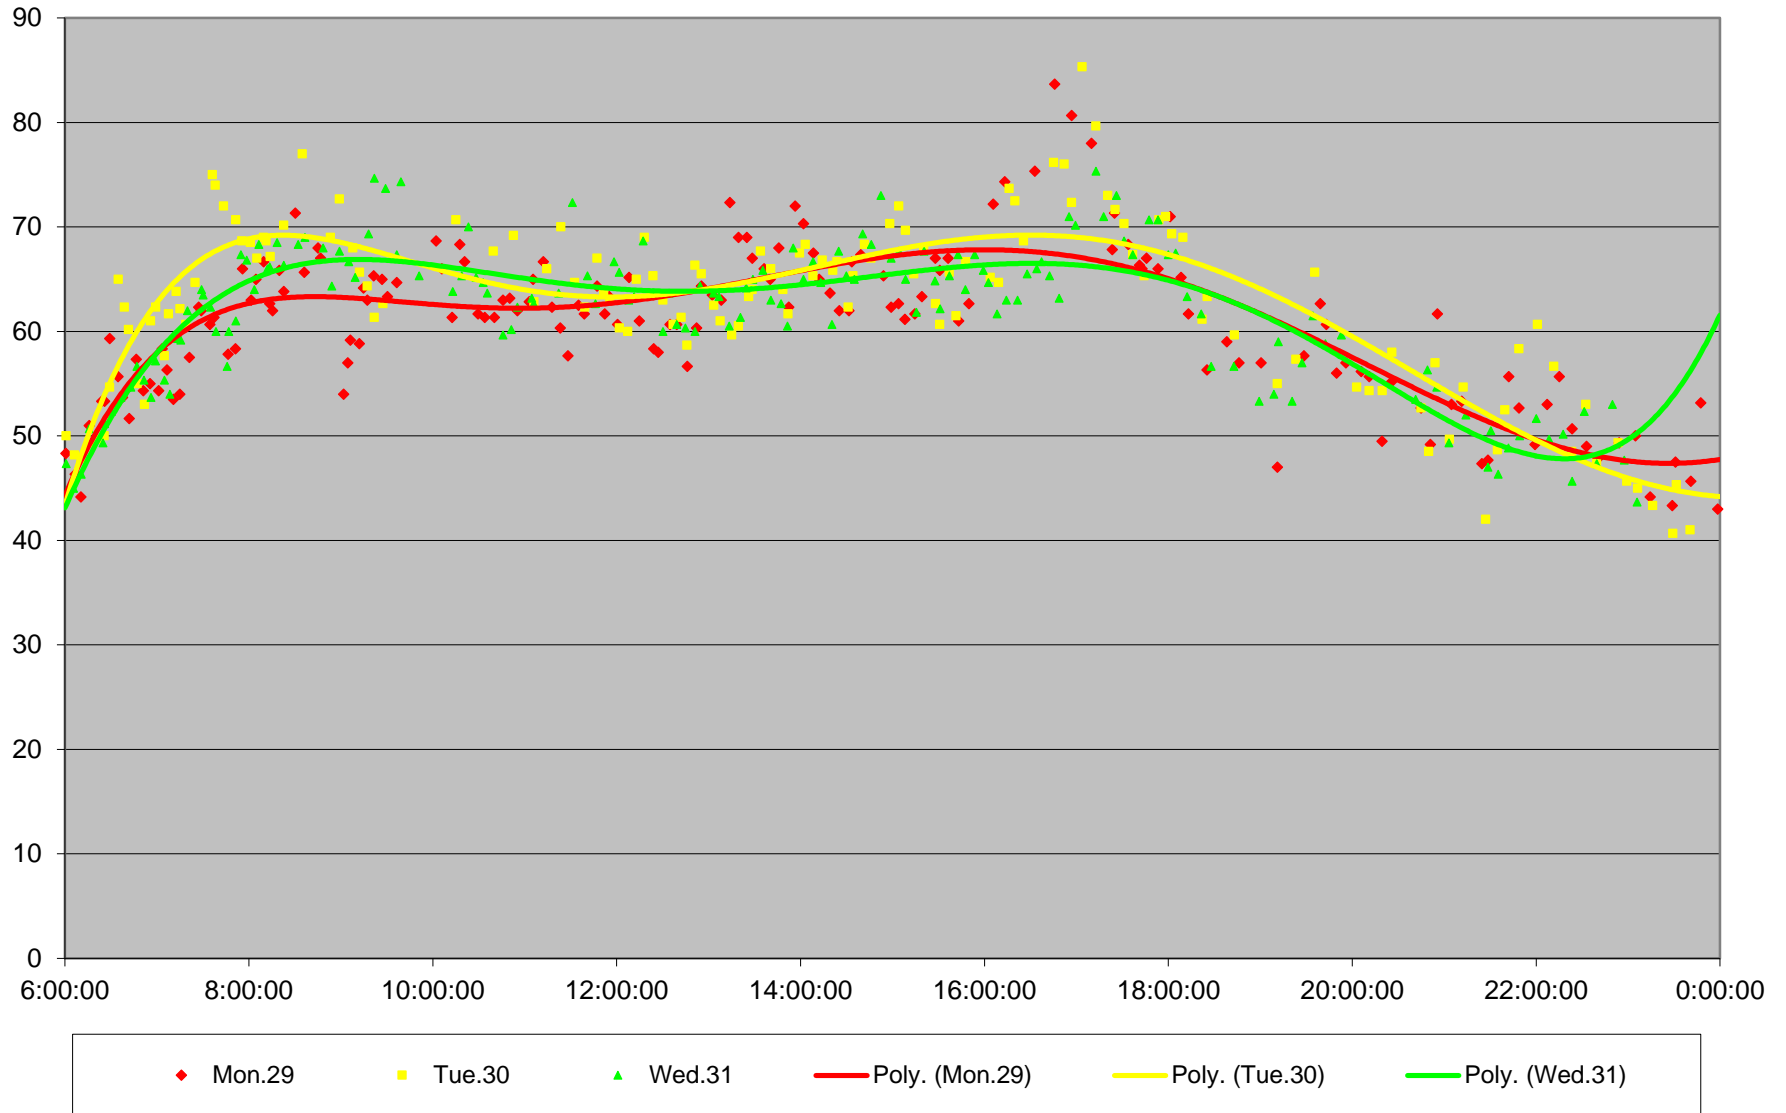

506 Carlton Link Times From Danforth To Parkside Westbound January 2018