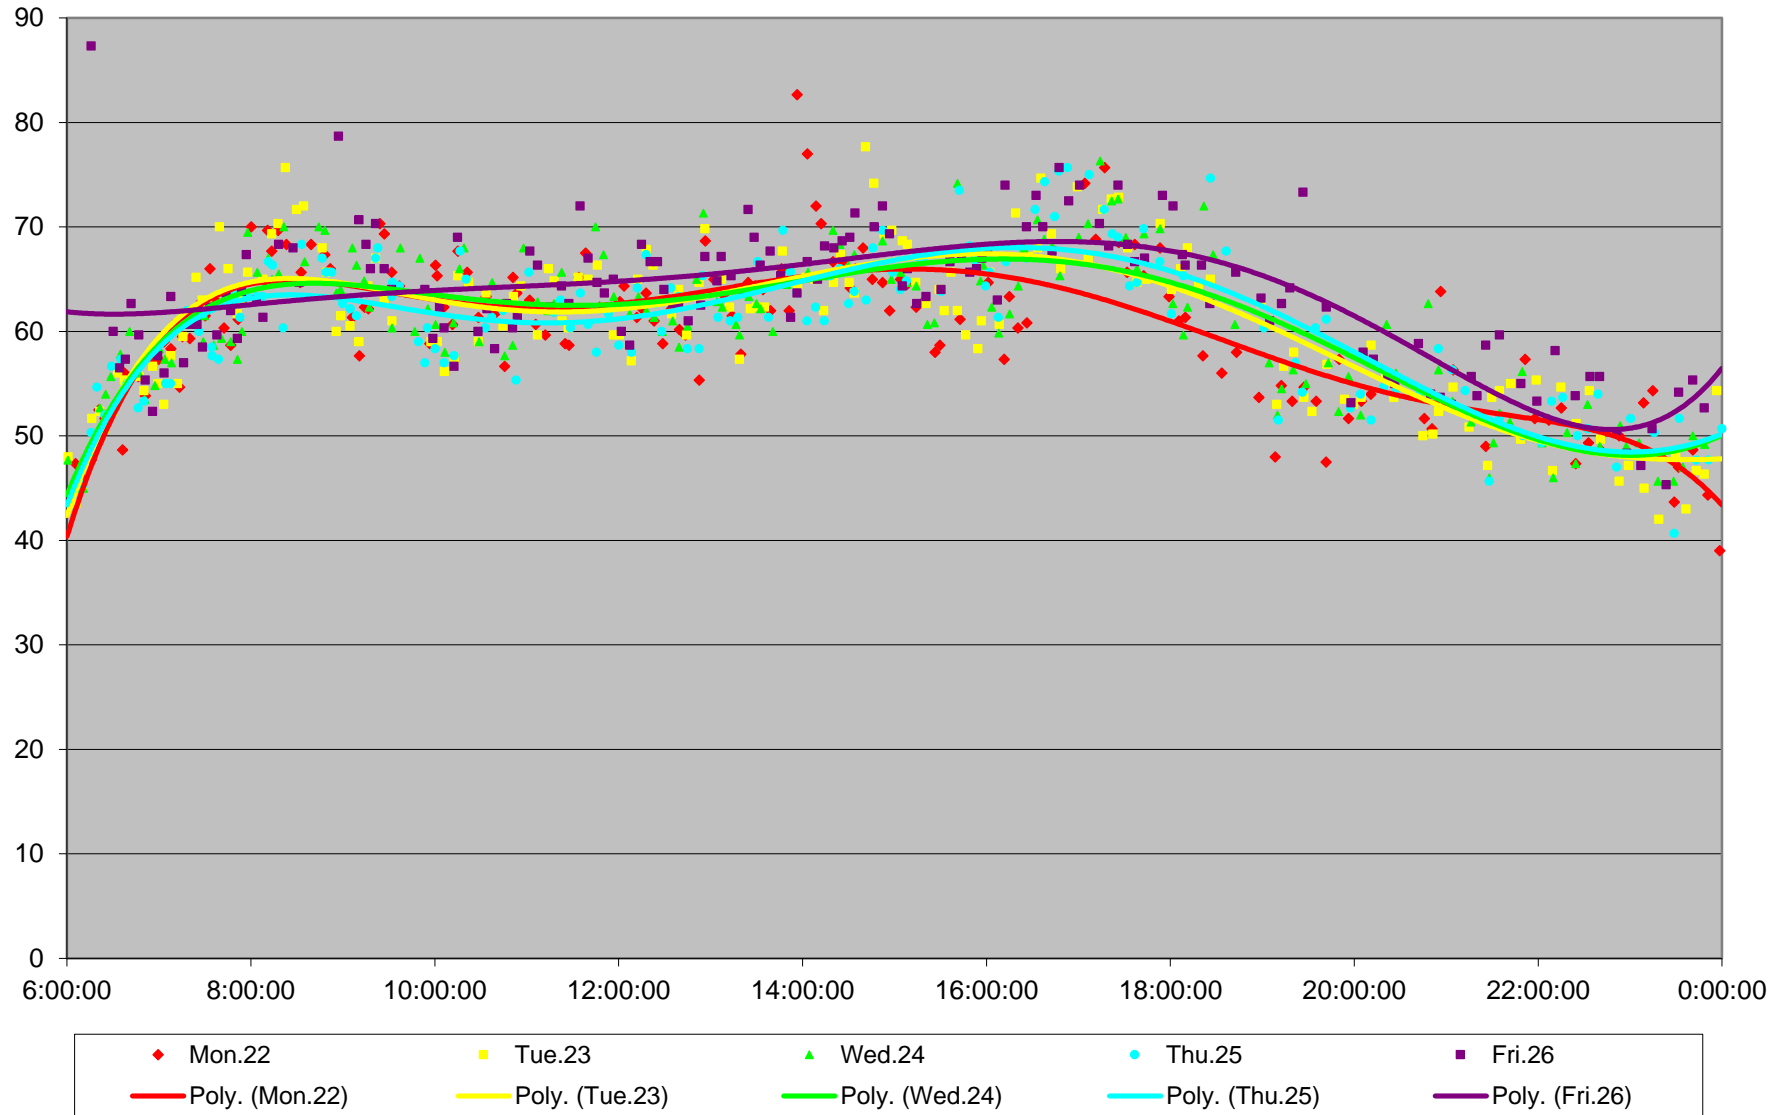

506 Carlton Link Times From Danforth To Parkside Westbound January 2018

506 Carlton Link Times From Danforth To Parkside Westbound January 2018