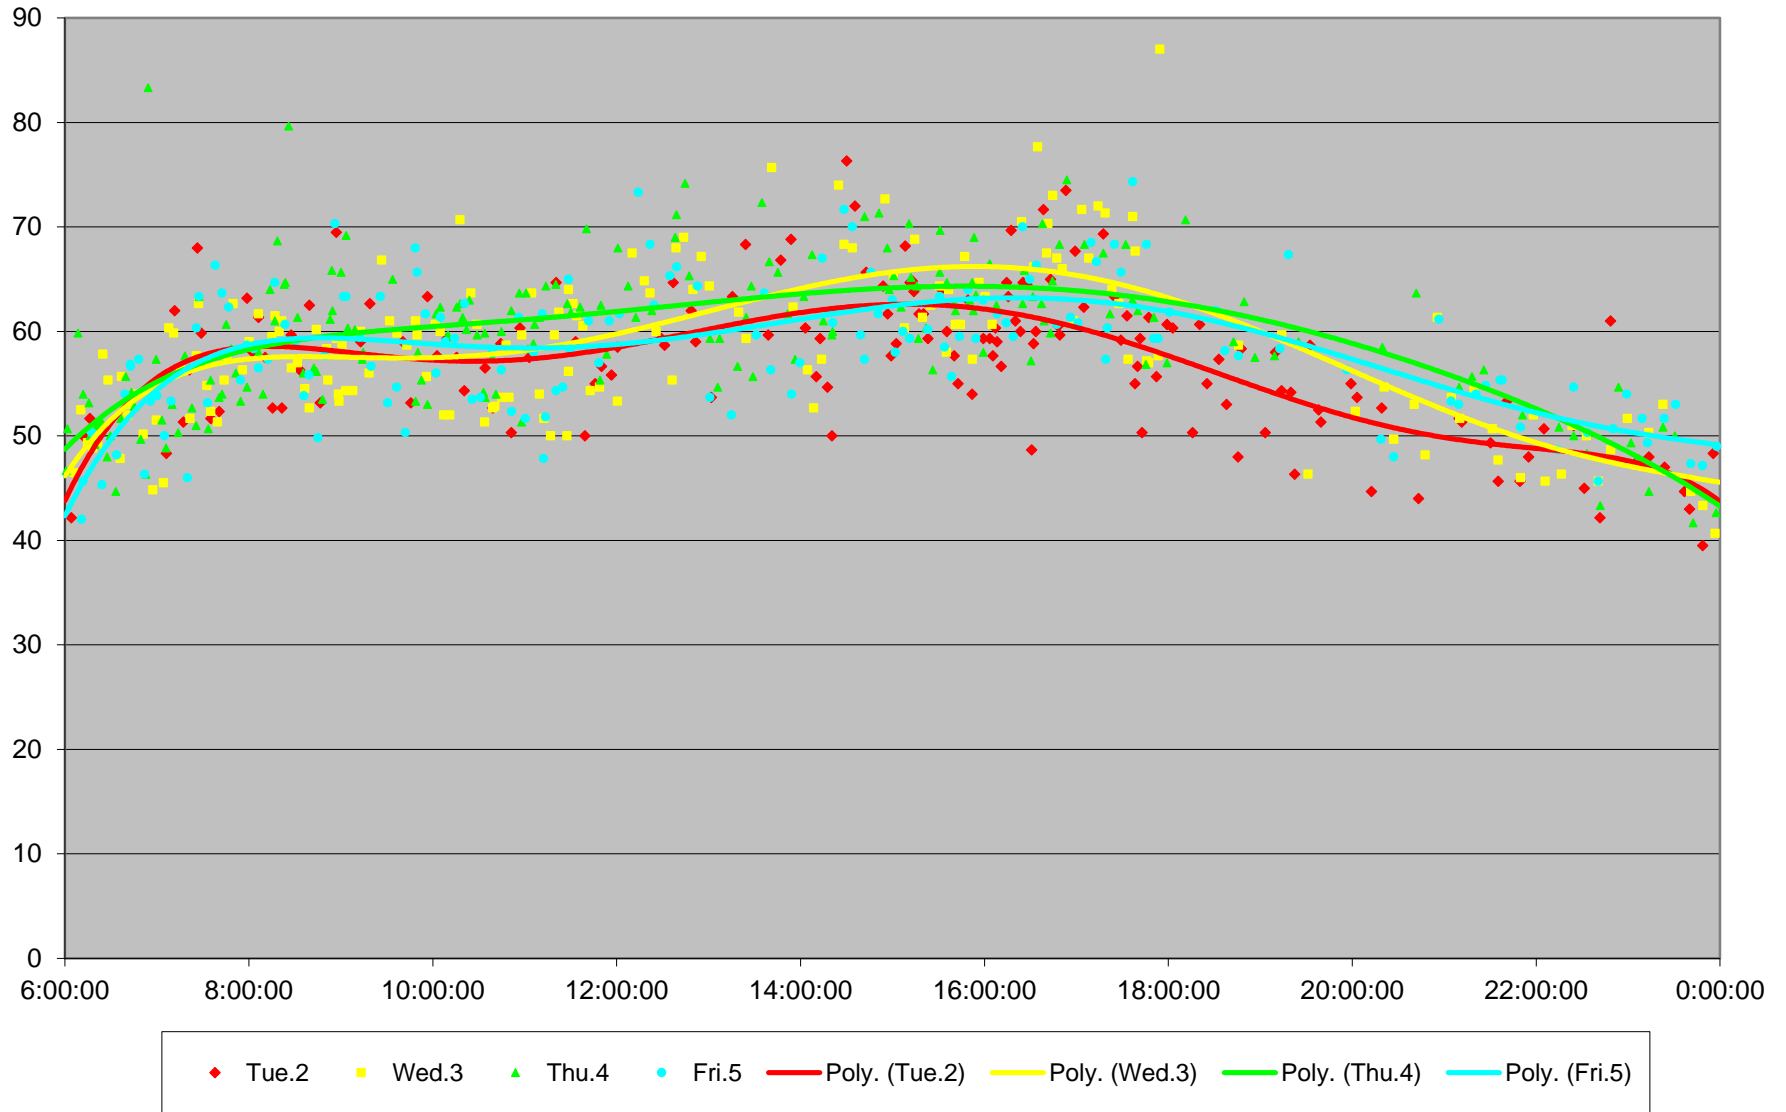

### 506 Carlton Link Times From Danforth To Parkside Westbound January 2018

506 Carlton Link Times From Danforth To Parkside Westbound January 2018