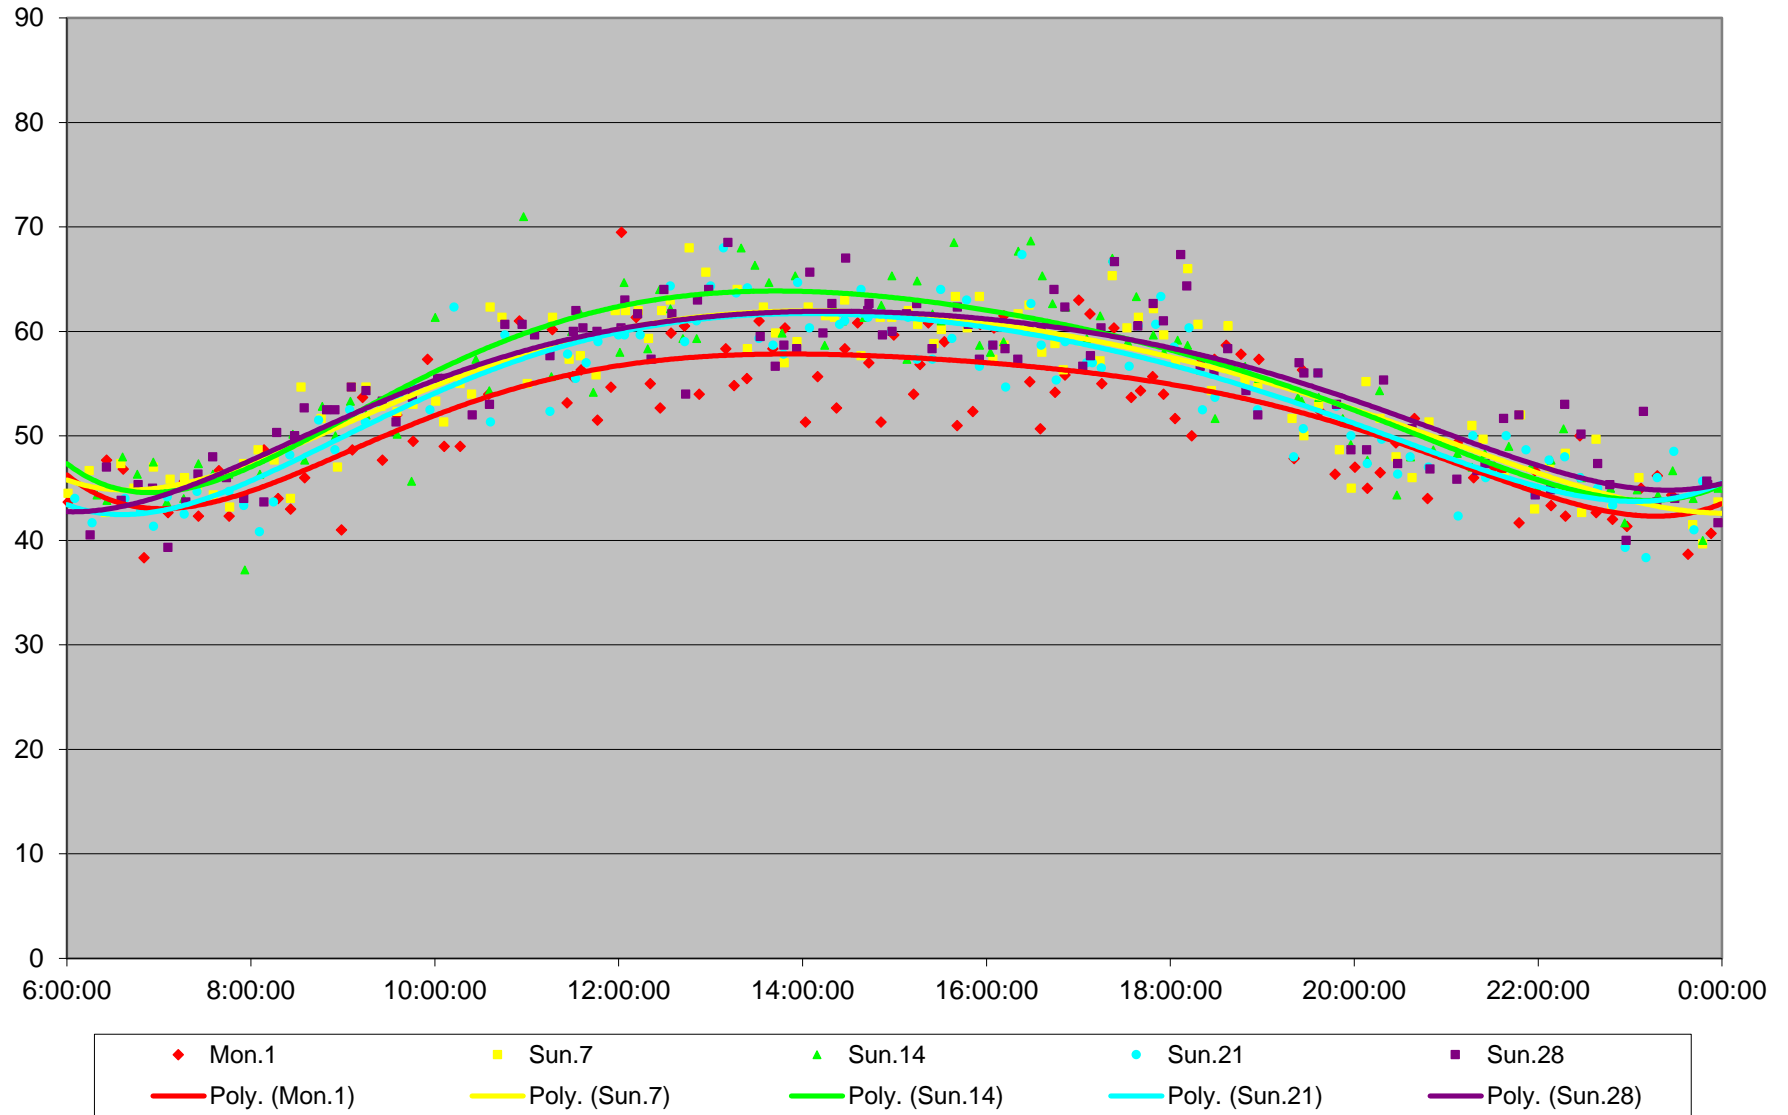

506 Carlton Link Times From Danforth To Parkside Westbound January 2018 Weekday Statistics

506 Carlton Link Times From Danforth To Parkside Westbound January 2018