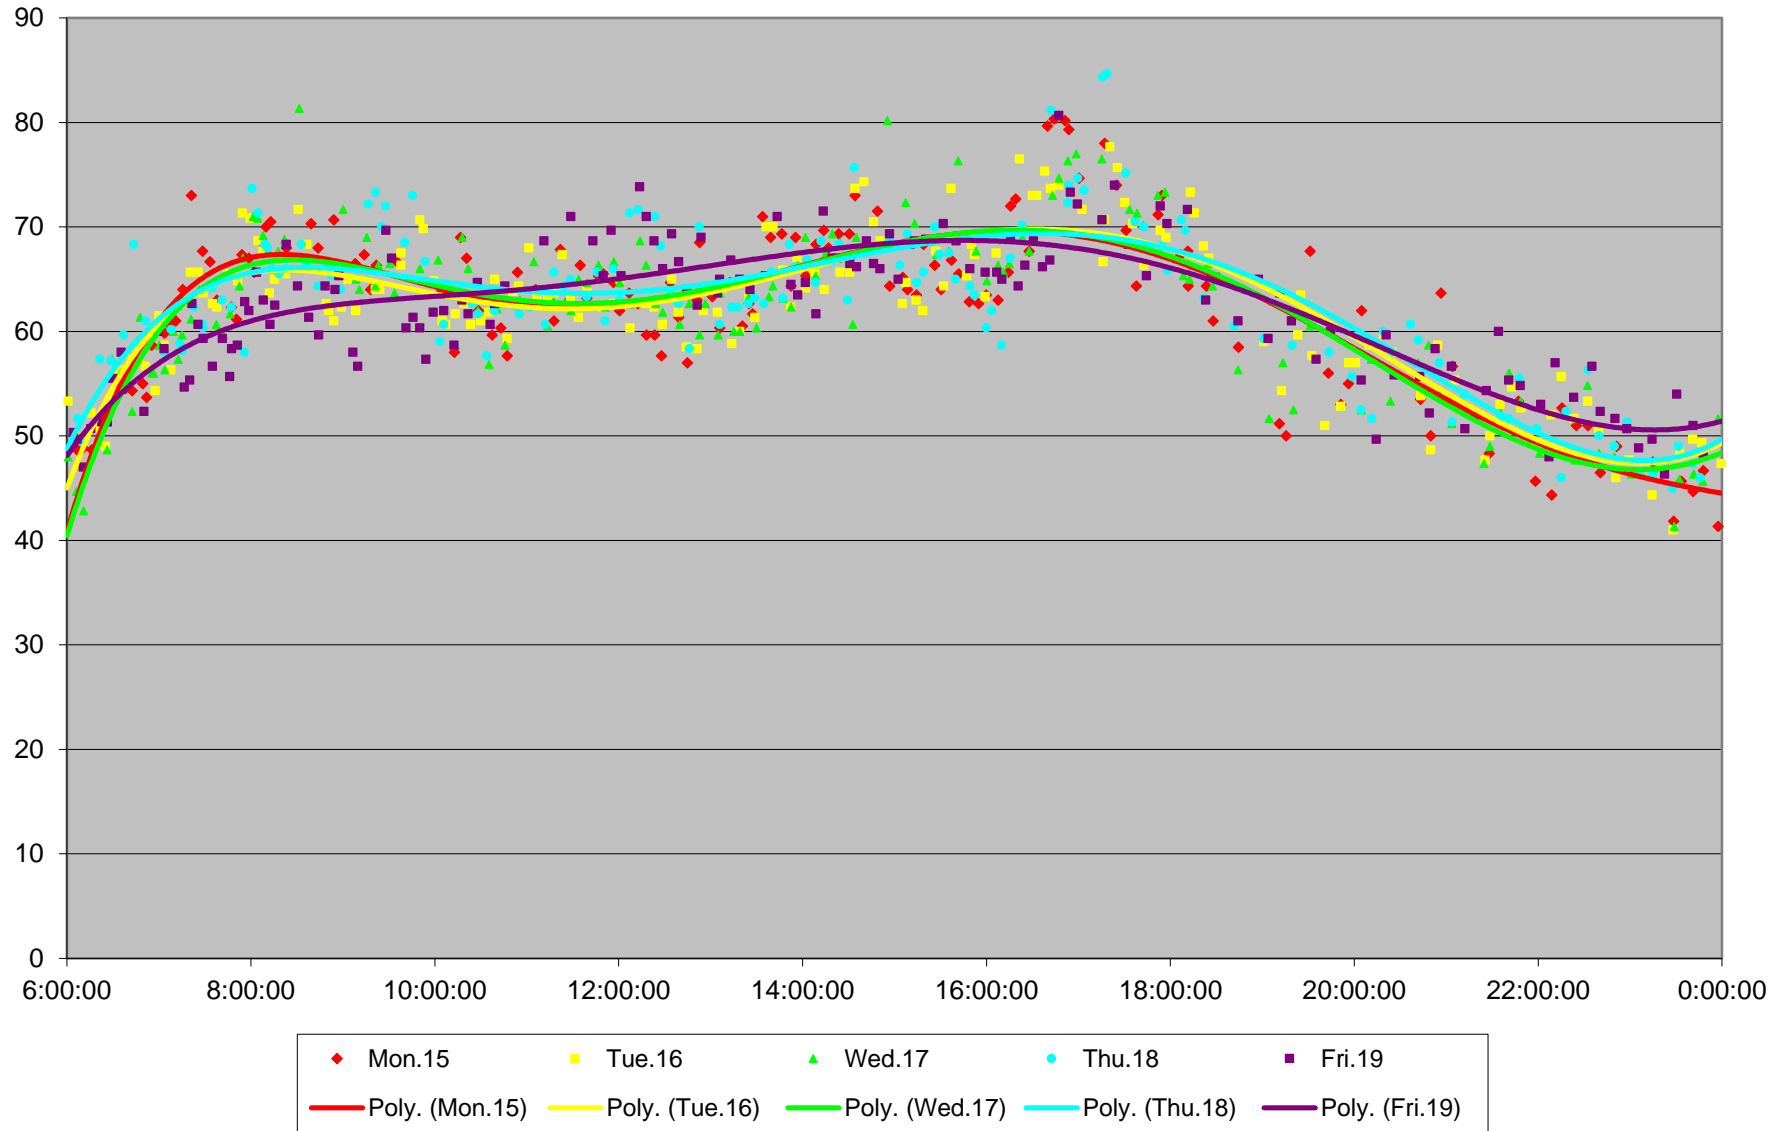

### 506 Carlton Link Times From Danforth To Parkside Westbound January 2018

506 Carlton Link Times From Danforth To Parkside Westbound January 2018

### 506 Carlton Link Times From Danforth To Parkside Westbound January 2018

506 Carlton Link Times From Danforth To Parkside Westbound January 2018 Sunday Statistics