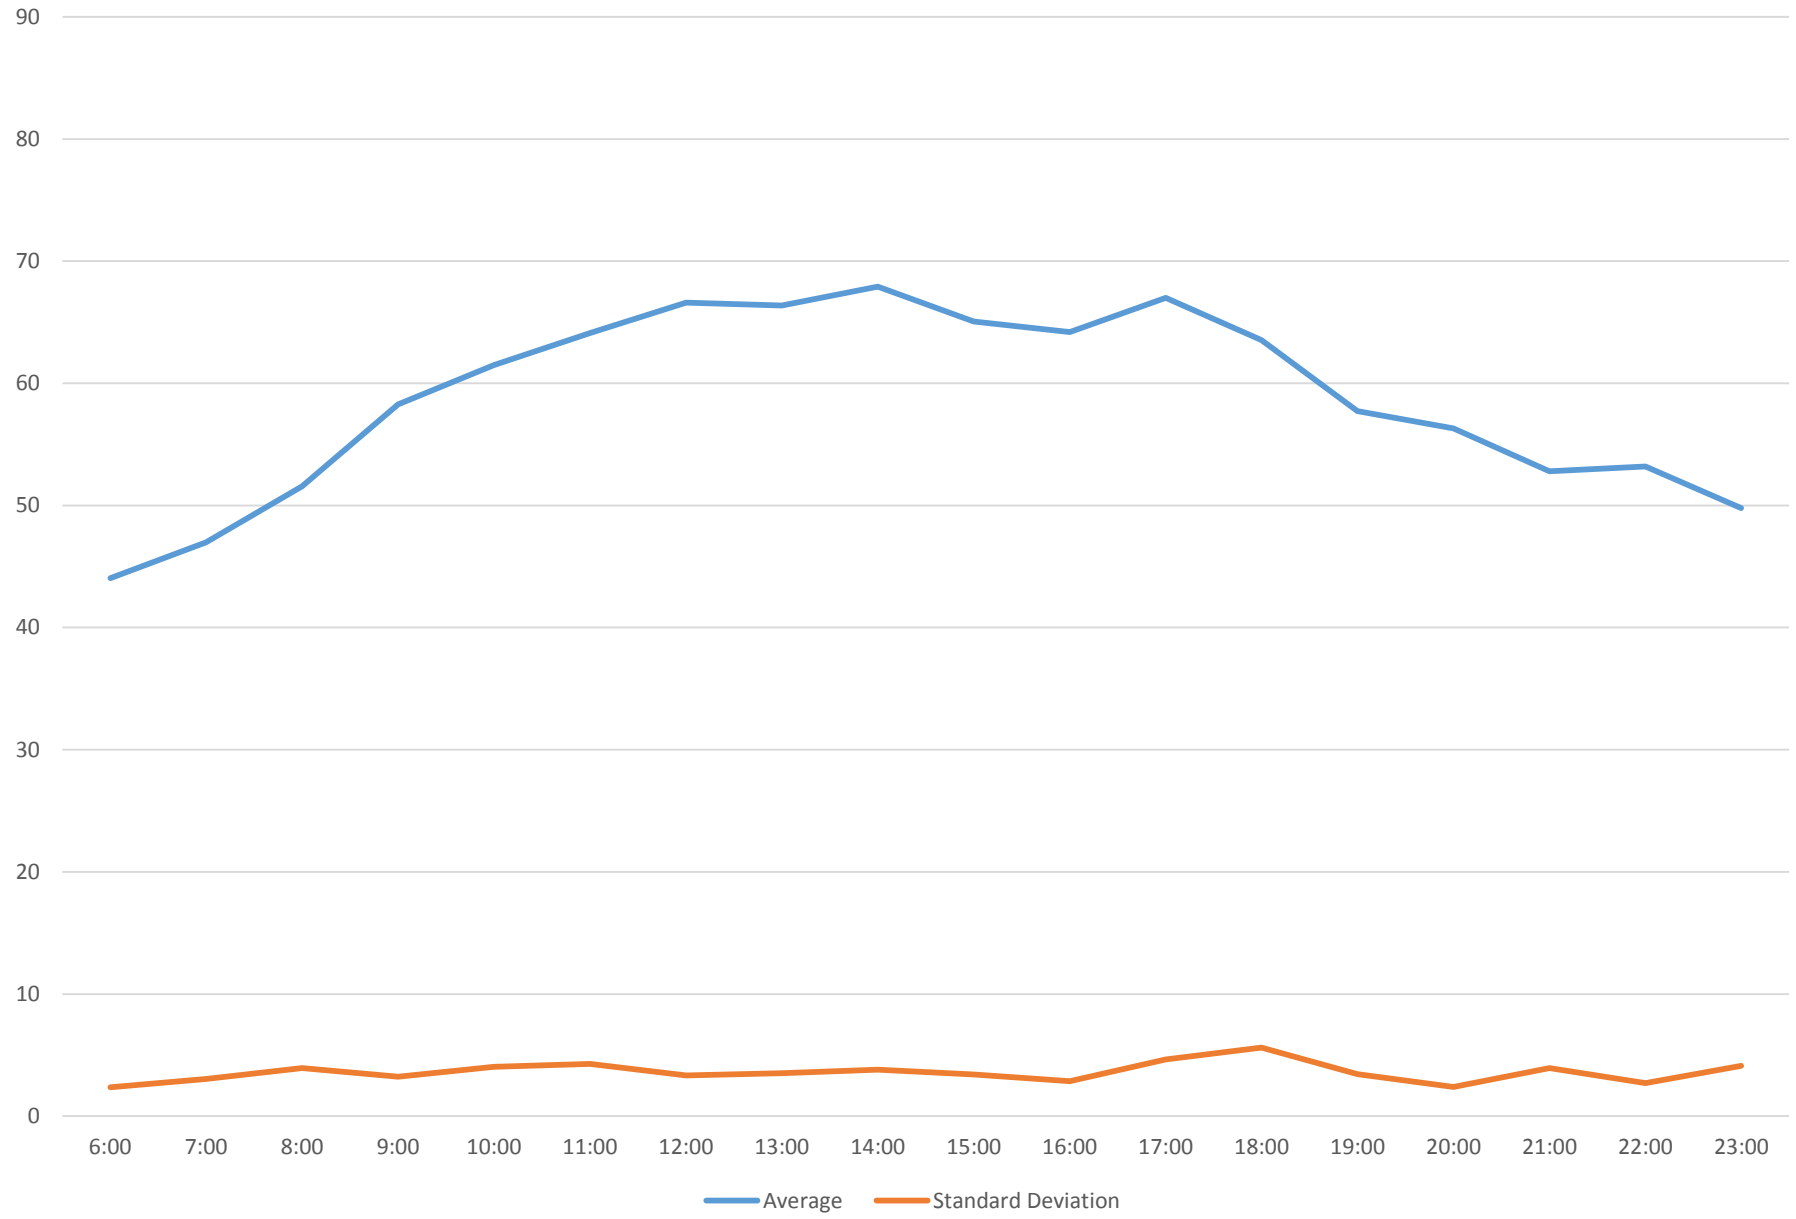

### 506 Carlton Link Times From Danforth To Parkside Westbound January 2018

### 506 Carlton Link Times From Danforth To Parkside Westbound January 2018

506 Carlton Link Times From Danforth To Parkside Westbound January 2018 Weekday Statistics

506 Carlton Link Times From Danforth To Parkside Westbound January 2018 Saturday Statistics

506 Carlton Link Times From Danforth To Parkside Westbound January 2018 Sunday Statistics