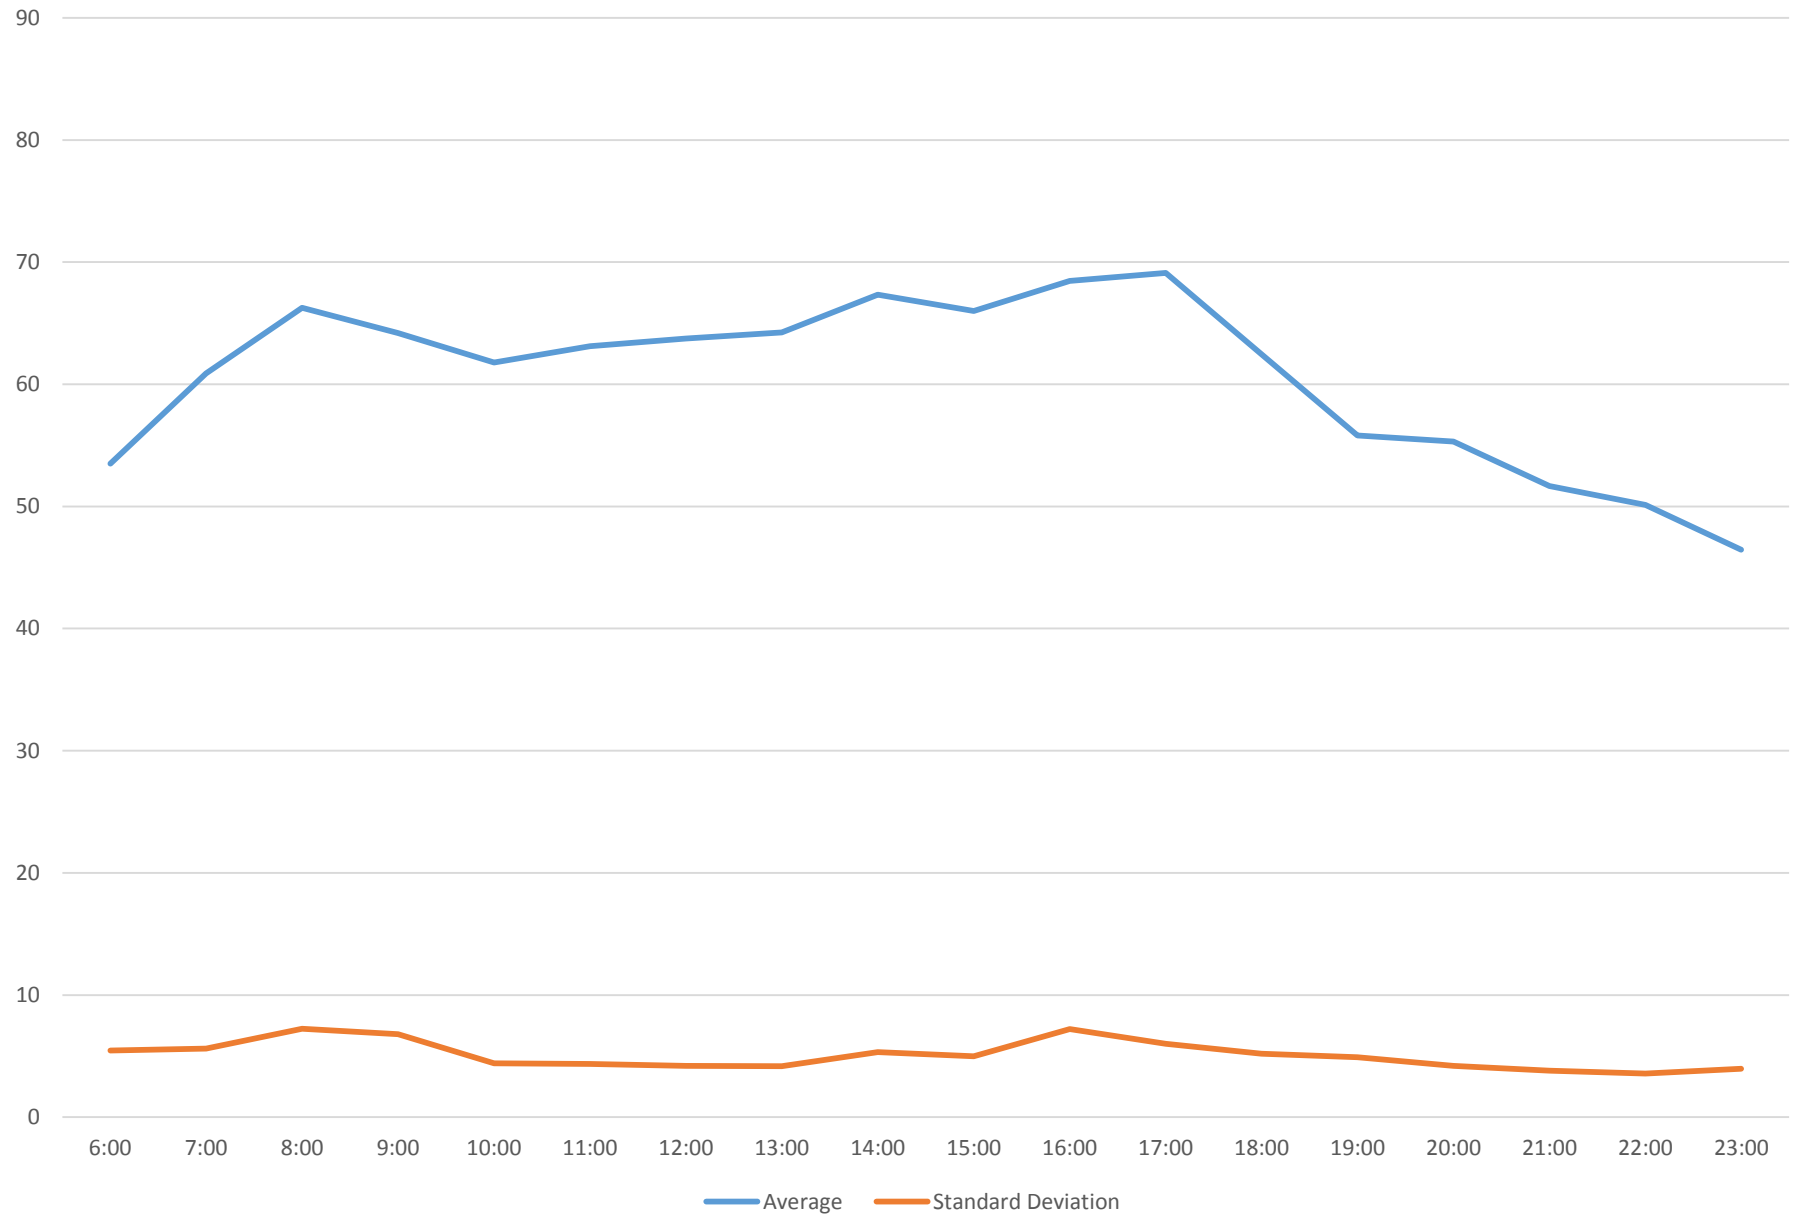

### 506 Carlton Link Times From Danforth To Parkside Westbound January 2018

### 506 Carlton Link Times From Danforth To Parkside Westbound January 2018

506 Carlton Link Times From Danforth To Parkside Westbound January 2018 Weekday Statistics

506 Carlton Link Times From Danforth To Parkside Westbound January 2018 Saturday Statistics

506 Carlton Link Times From Danforth To Parkside Westbound January 2018 Sunday Statistics