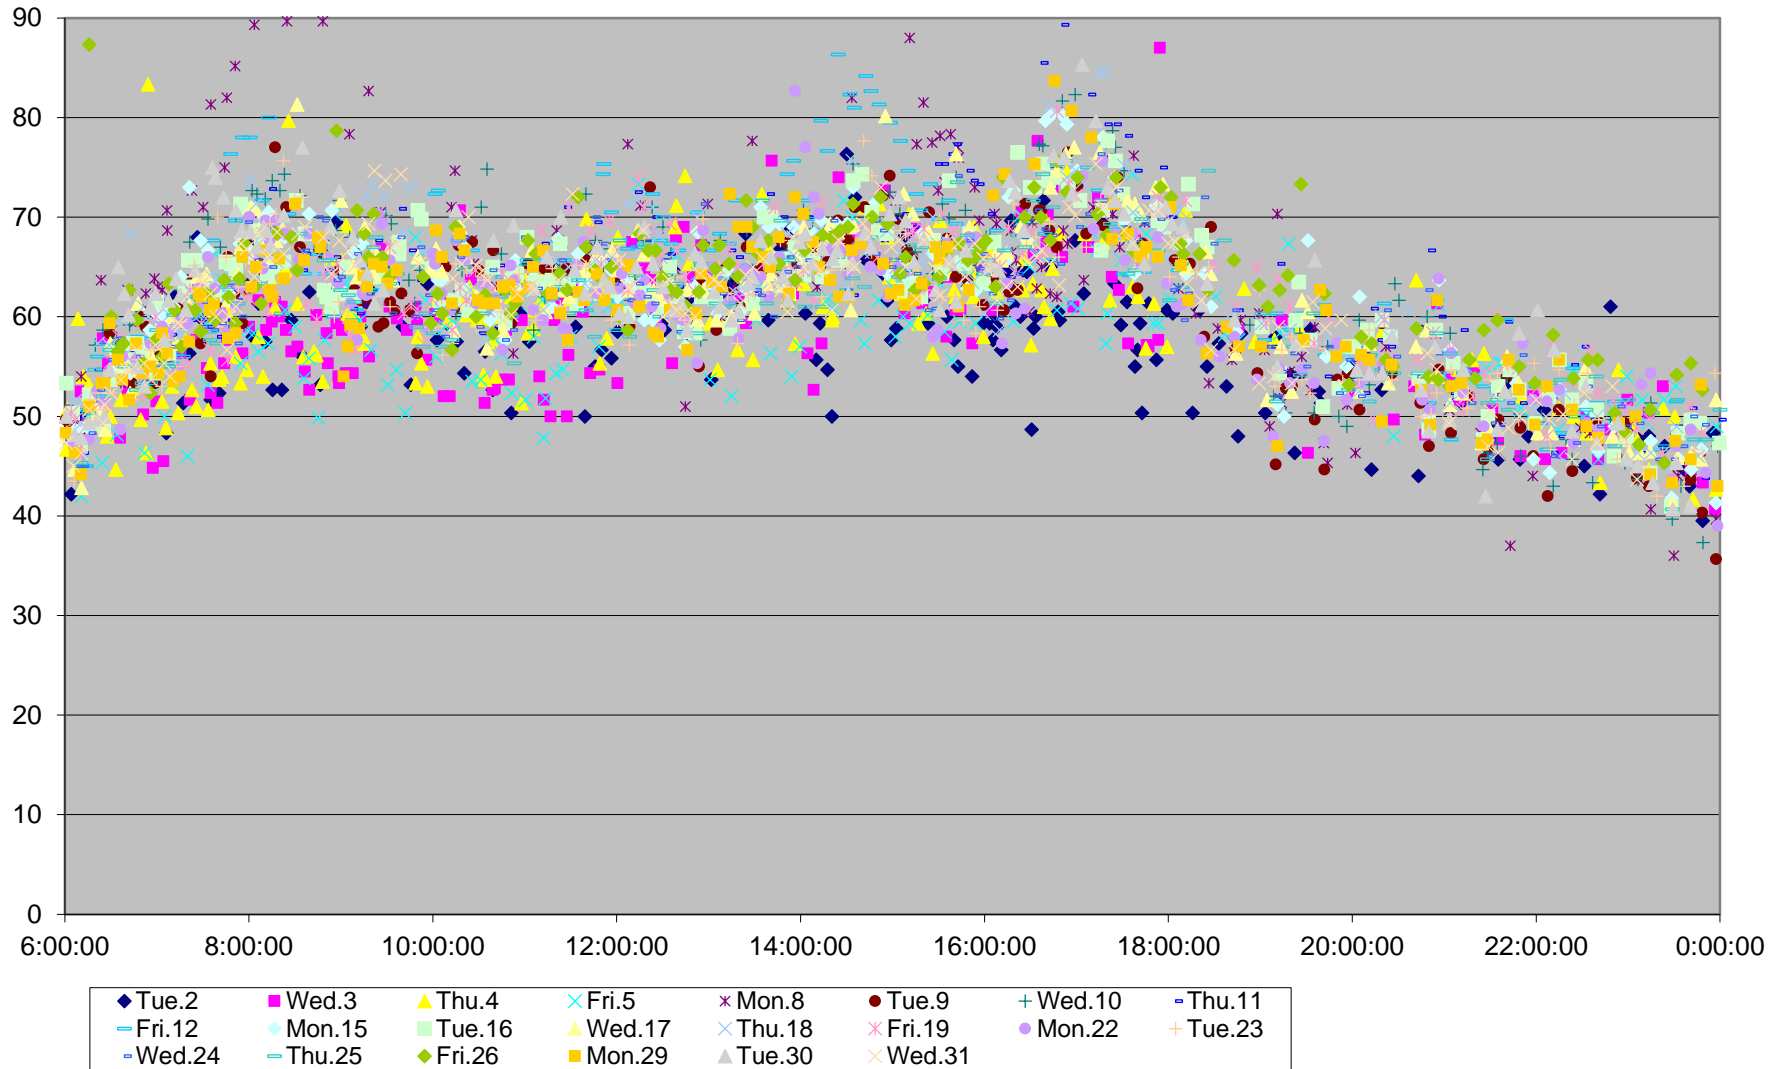

506 Carlton Link Times From Danforth To Parkside Westbound January 2018