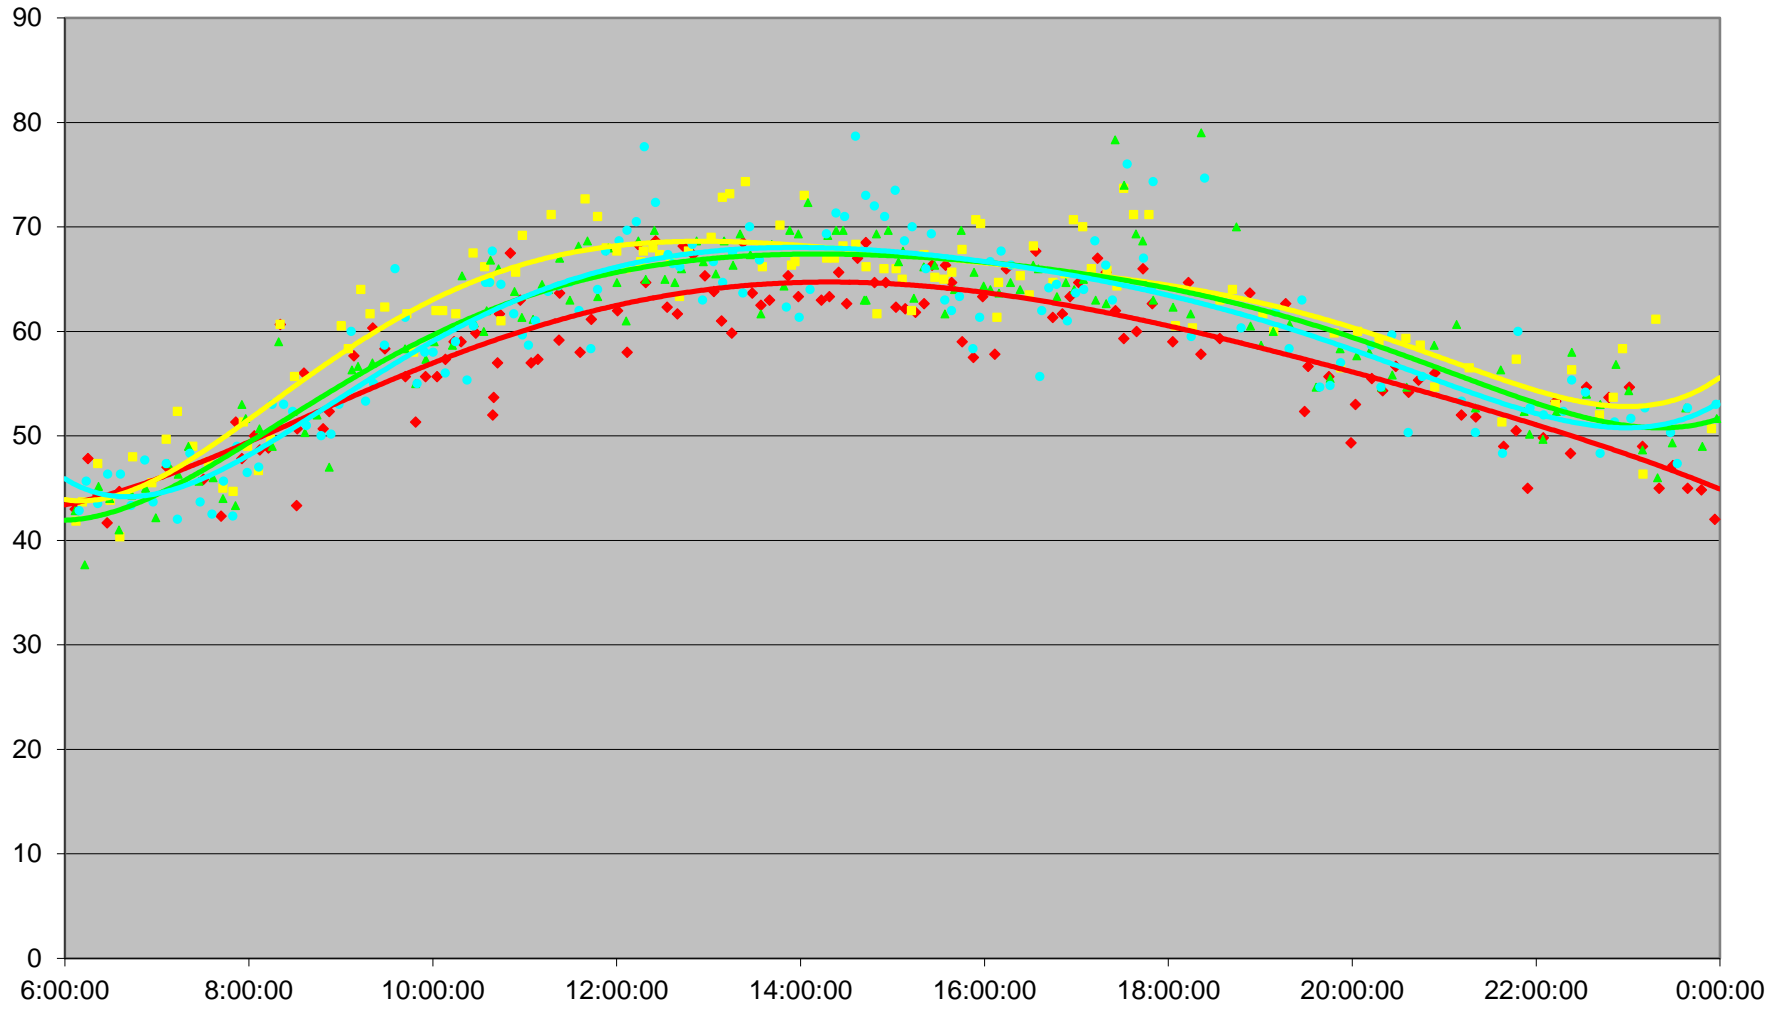

506 Carlton Link Times From Danforth To Parkside Westbound January 2018