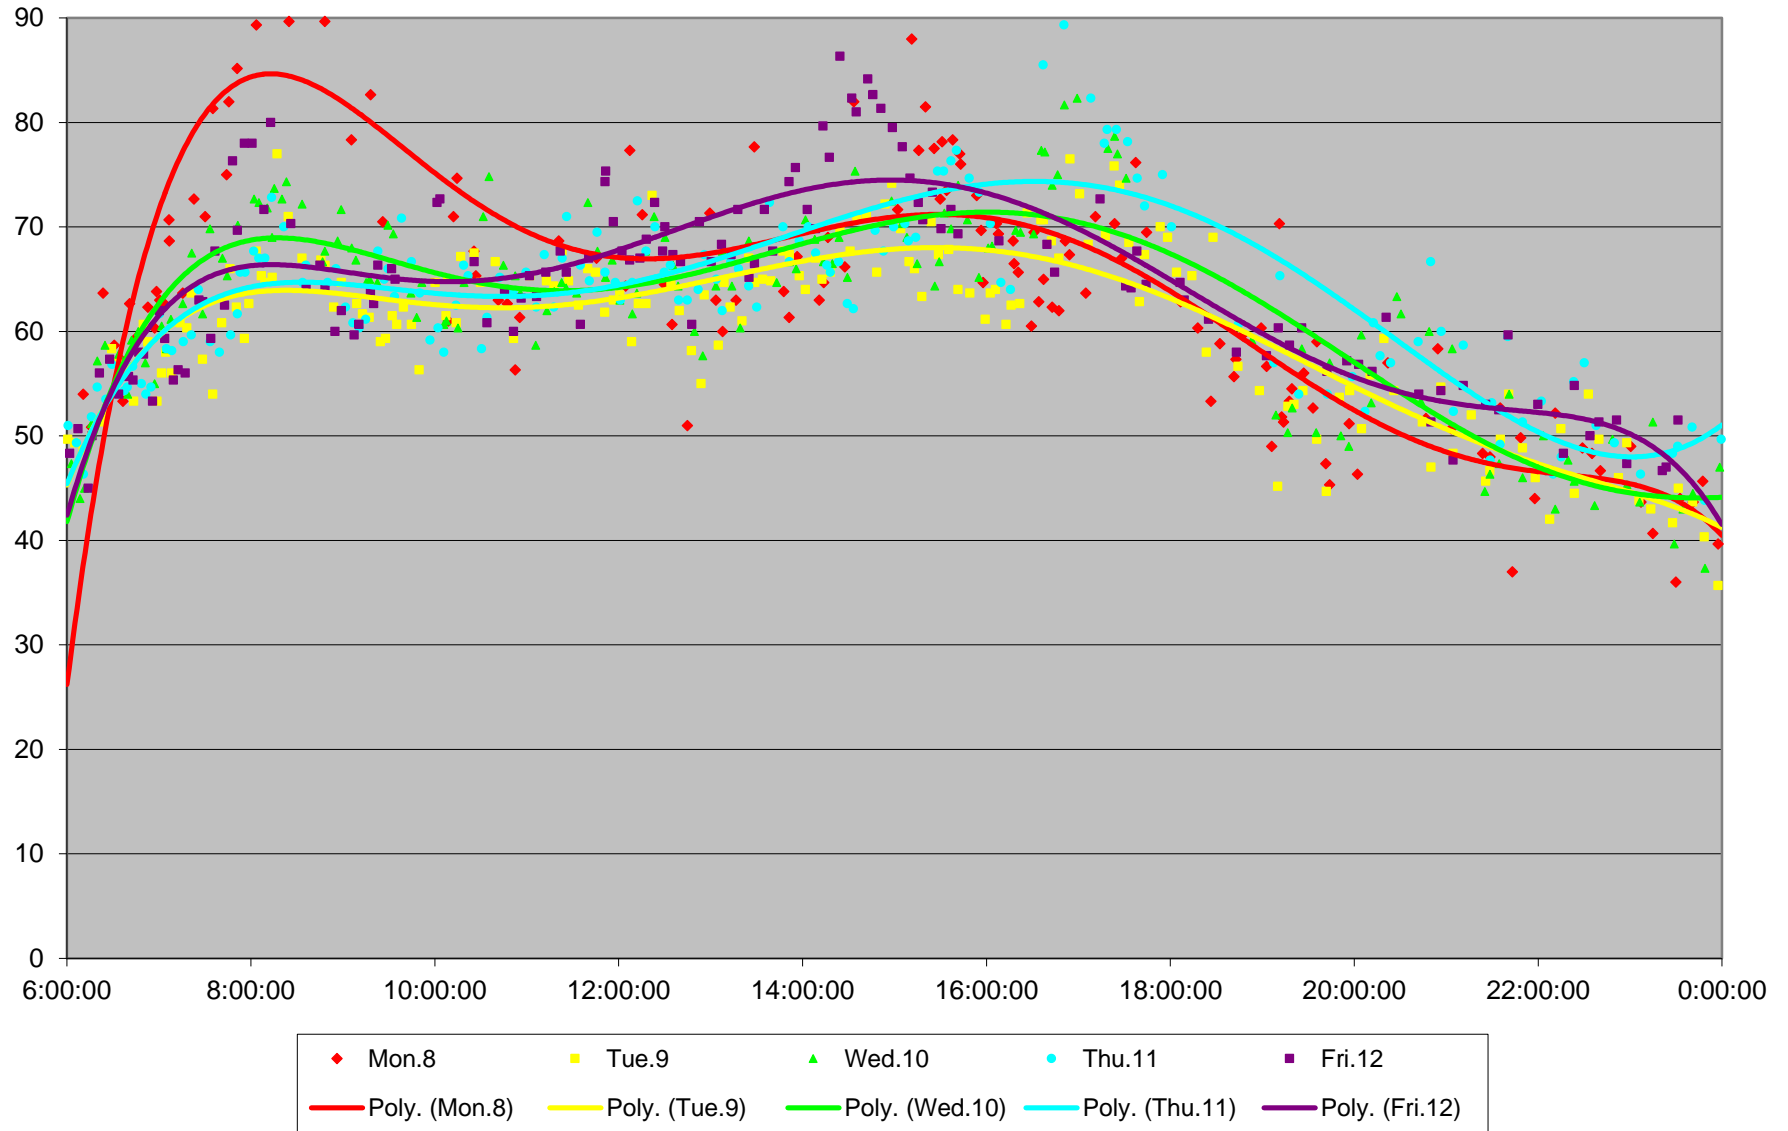

### 506 Carlton Link Times From Danforth To Parkside Westbound January 2018

506 Carlton Link Times From Danforth To Parkside Westbound January 2018

### 506 Carlton Link Times From Danforth To Parkside Westbound January 2018

506 Carlton Link Times From Danforth To Parkside Westbound January 2018 Sunday Statistics