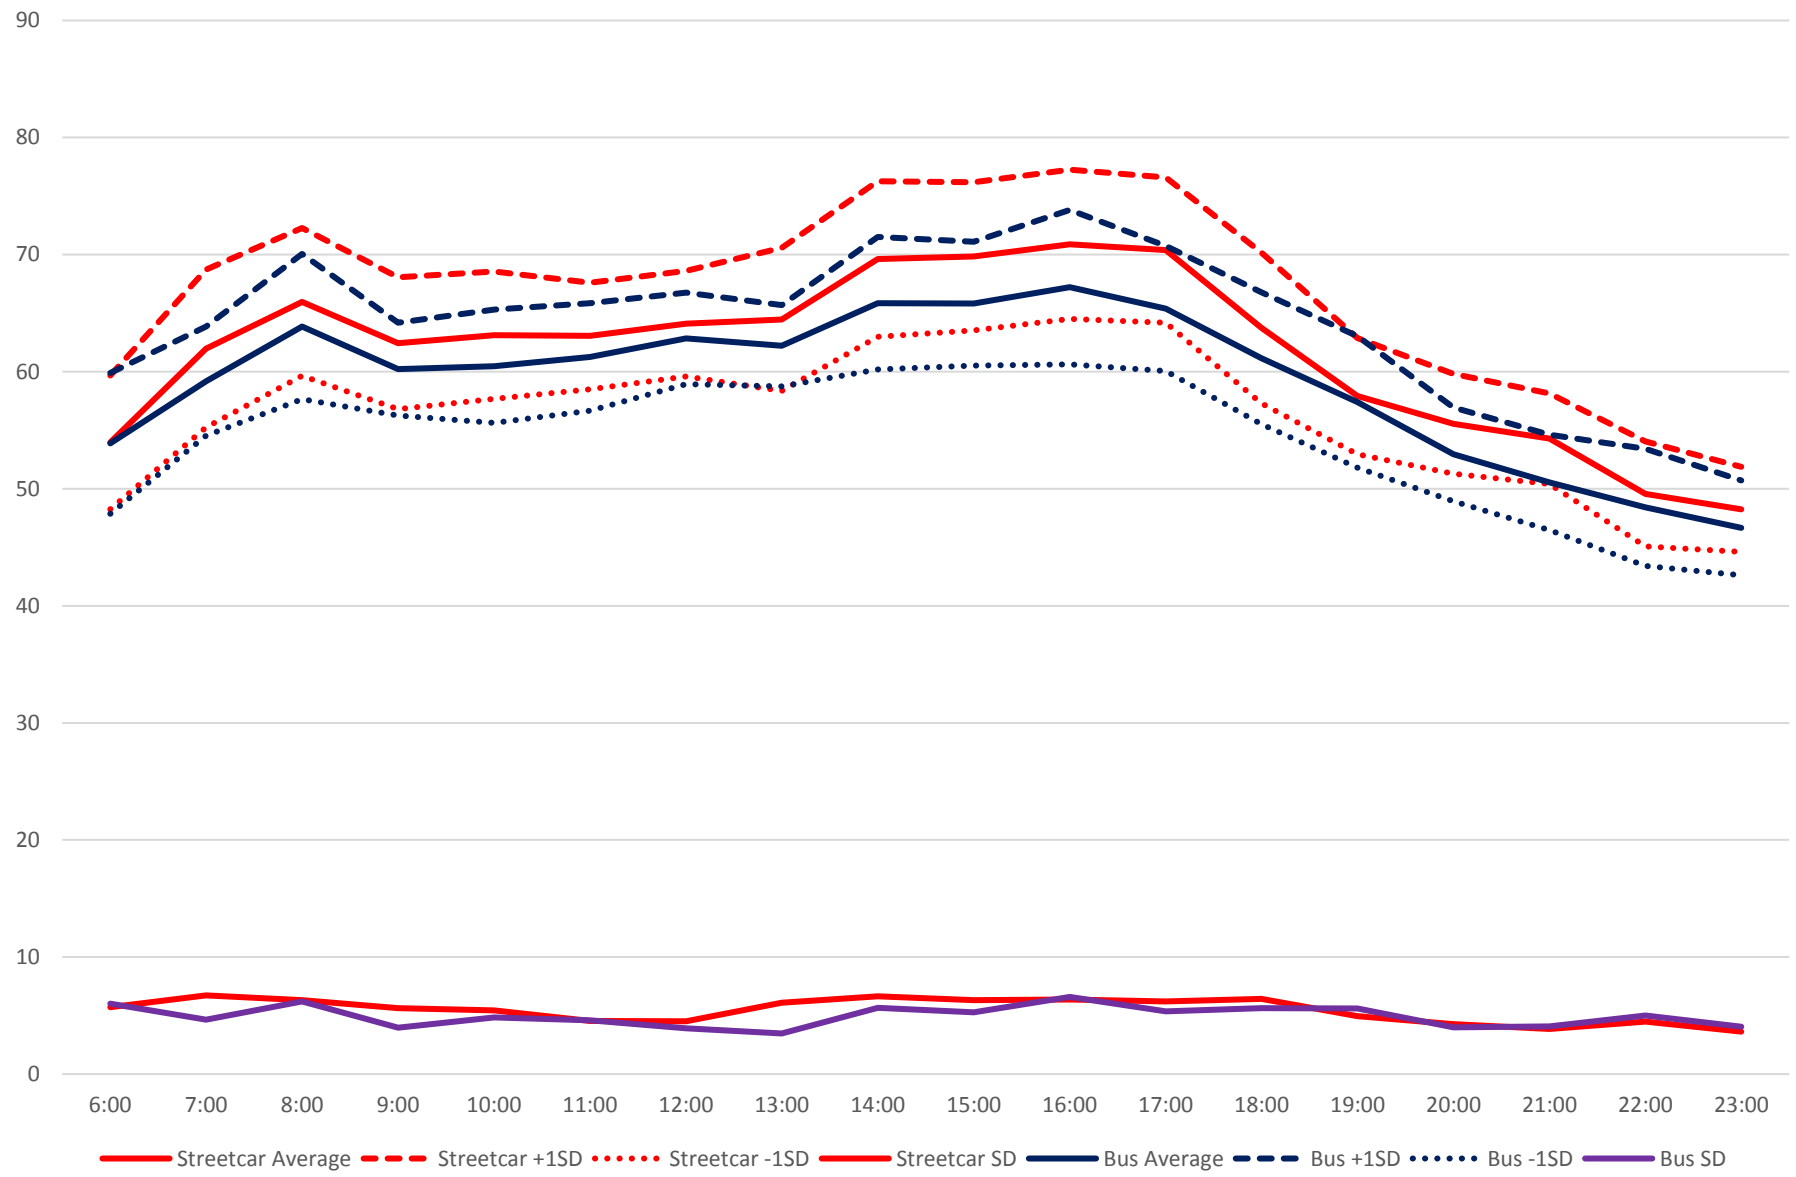

506 Carlton Travel Times WB From Danforth to Parkside Jan (Streetcar) & Mar (Bus) 2018
Weekdays

506 Carlton Travel Times EB From Parkside to Danforth Jan (Streetcar) & Mar (Bus) 2018
Weekdays

506 Carlton Travel Times WB From Danforth to Parkside Jan (Streetcar) & Mar (Bus) 2018
Saturdays

506 Carlton Travel Times EB From Parkside to Danforth Jan (Streetcar) & Mar (Bus) 2018
Saturdays

506 Carlton Travel Times WB From Danforth to Parkside Jan (Streetcar) & Mar (Bus) 2018
Sundays/Holidays

506 Carlton Travel Times EB From Parkside to Danforth Jan (Streetcar) & Mar (Bus) 2018
Sundays/Holidays