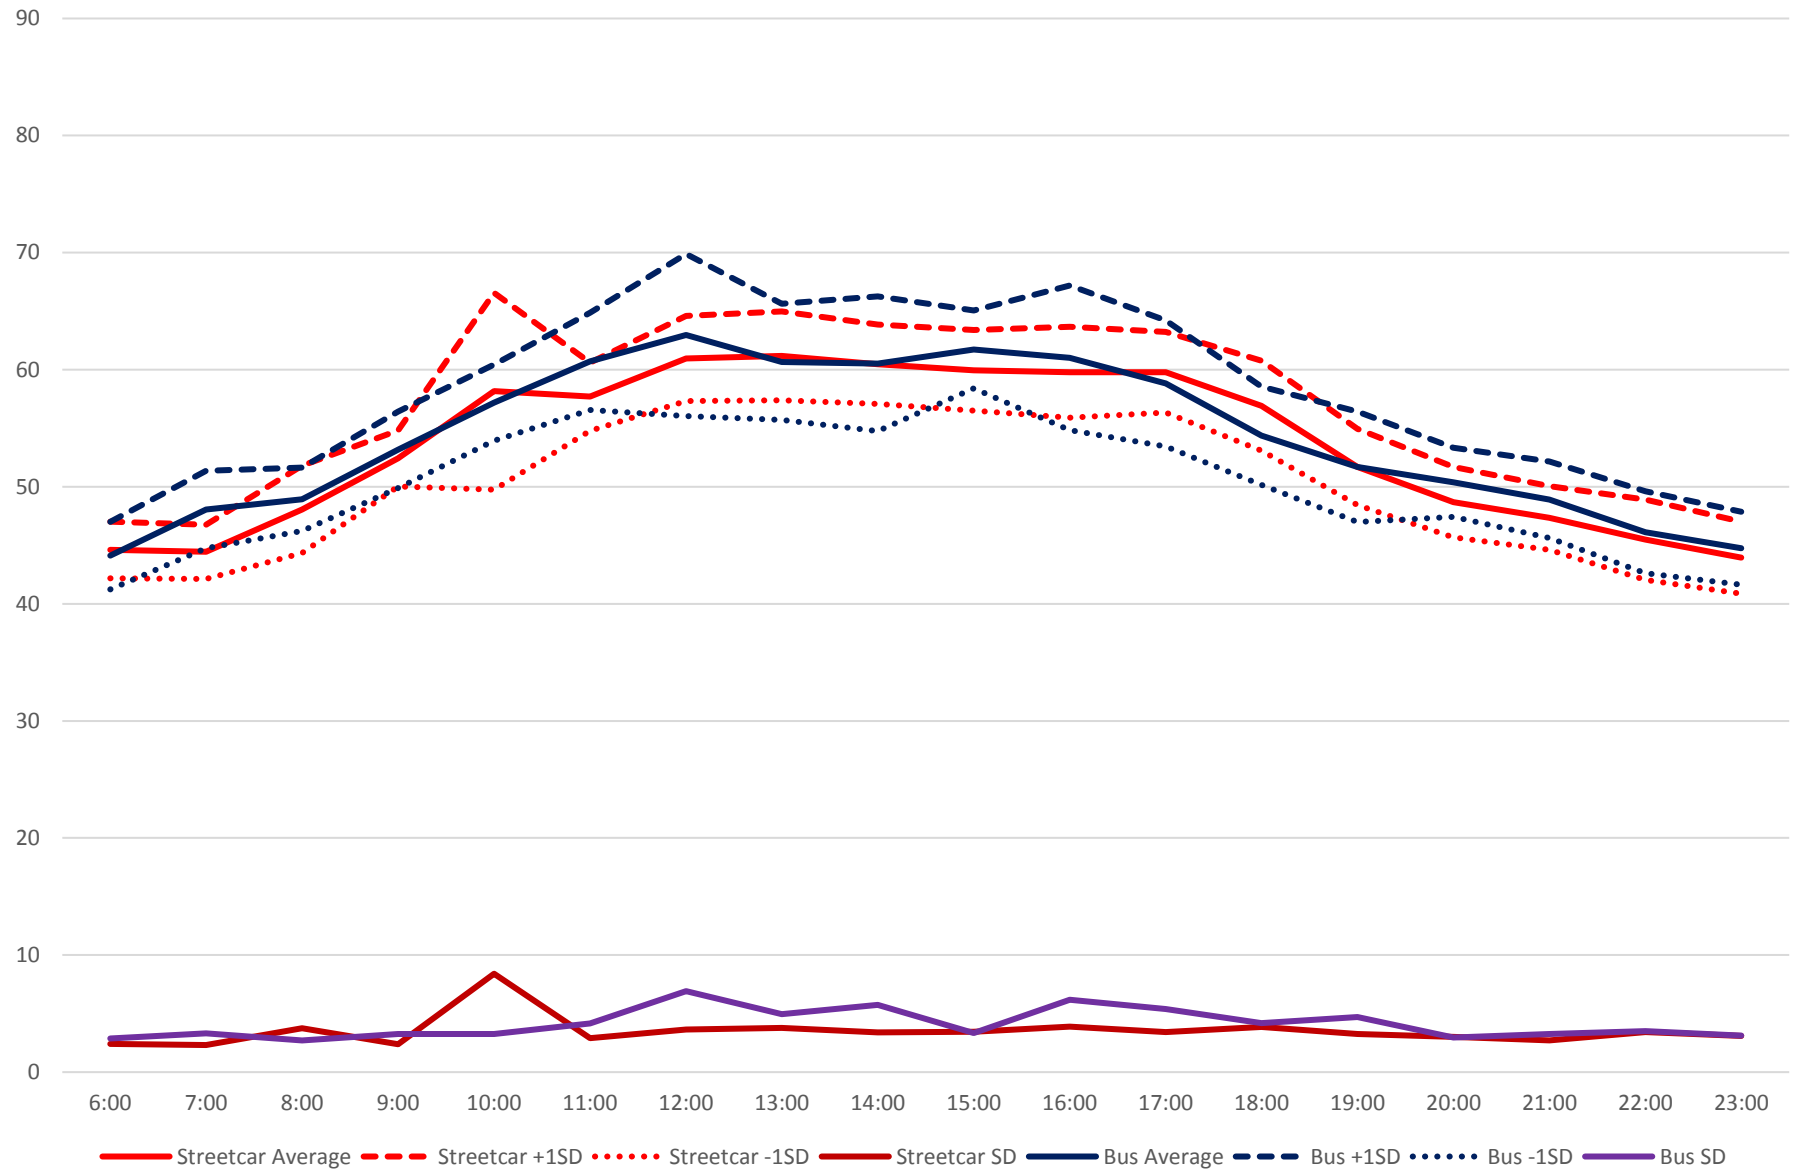

506 Carlton Travel Times WB From Danforth to Parkside Jan (Streetcar) & Mar (Bus) 2018
Weekdays

506 Carlton Travel Times EB From Parkside to Danforth Jan (Streetcar) & Mar (Bus) 2018
Weekdays

506 Carlton Travel Times WB From Danforth to Parkside Jan (Streetcar) & Mar (Bus) 2018
Saturdays

506 Carlton Travel Times EB From Parkside to Danforth Jan (Streetcar) & Mar (Bus) 2018
Saturdays

506 Carlton Travel Times WB From Danforth to Parkside Jan (Streetcar) & Mar (Bus) 2018
Sundays/Holidays

506 Carlton Travel Times EB From Parkside to Danforth Jan (Streetcar) & Mar (Bus) 2018
Sundays/Holidays