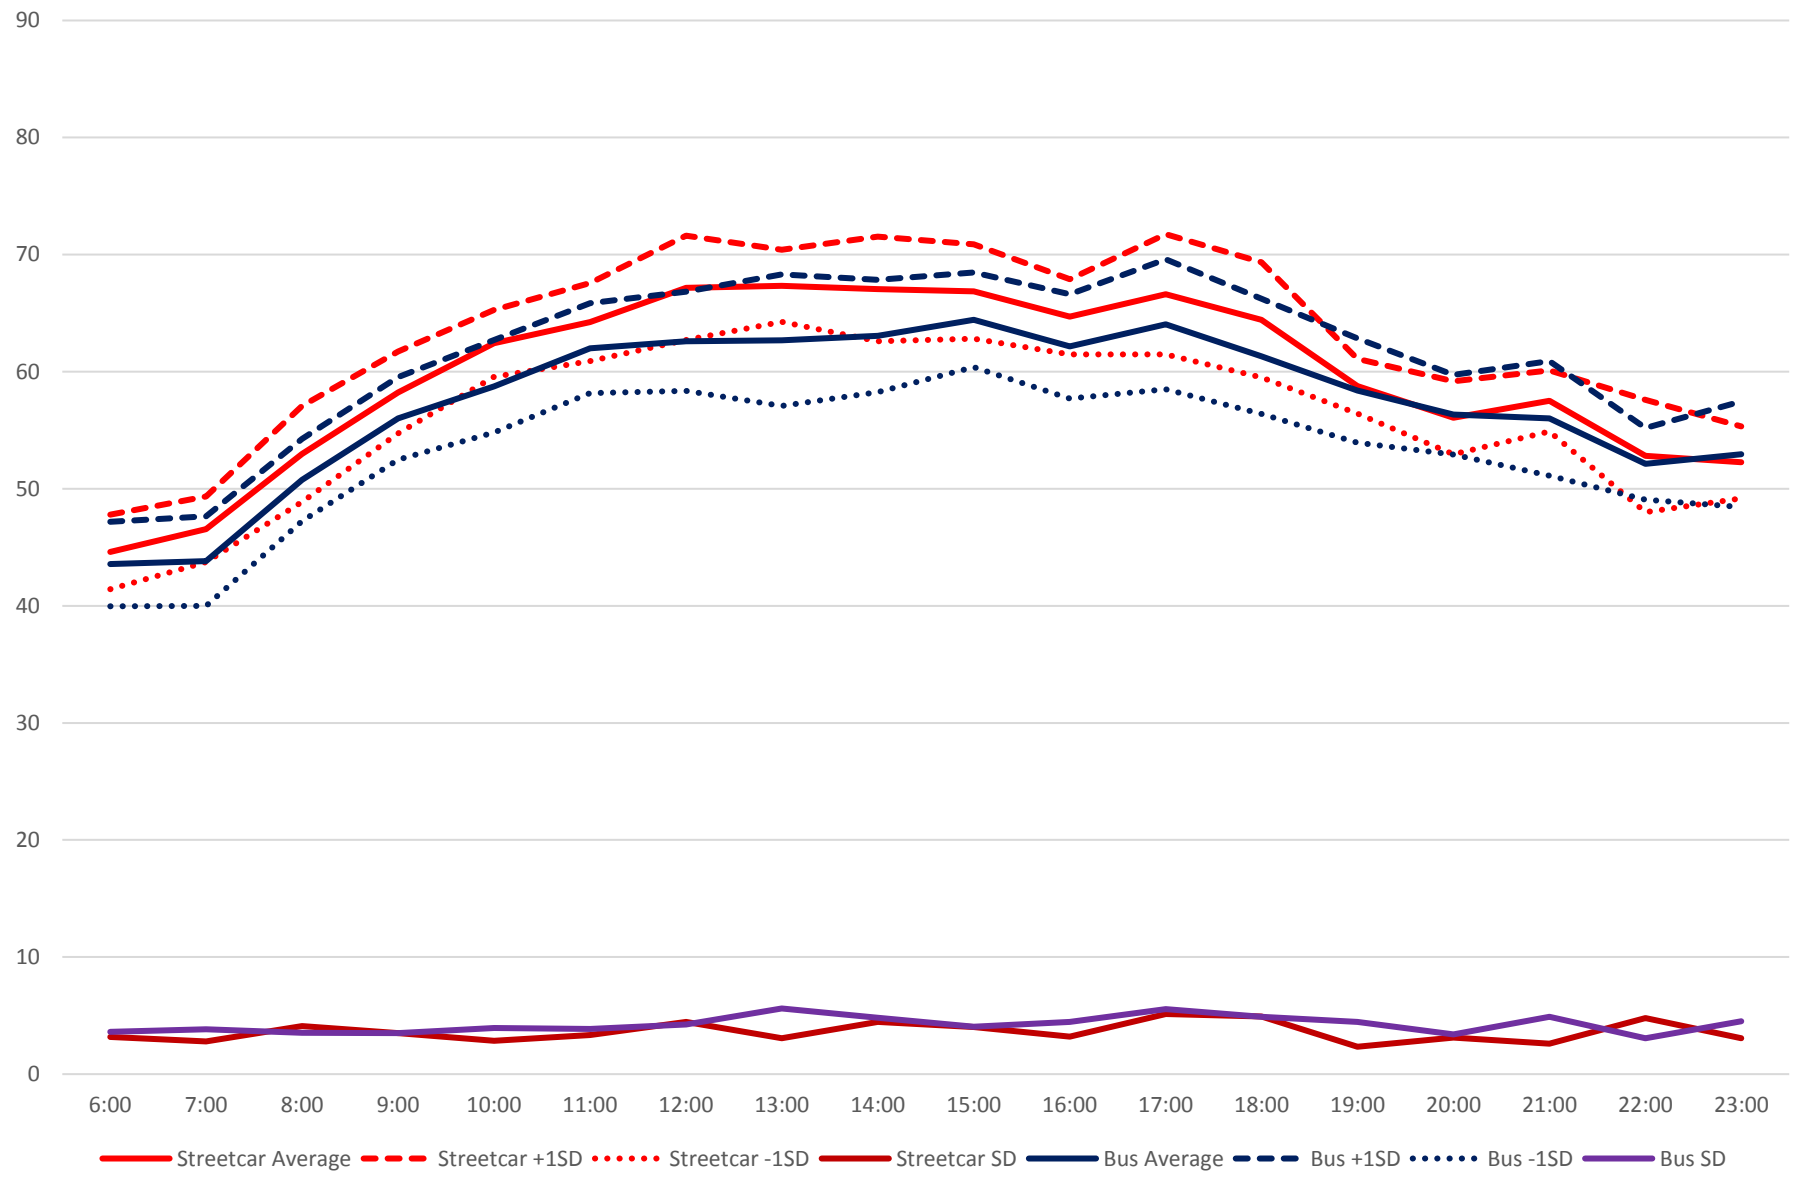

506 Carlton Travel Times WB From Danforth to Parkside Jan (Streetcar) & Mar (Bus) 2018
Weekdays

506 Carlton Travel Times EB From Parkside to Danforth Jan (Streetcar) & Mar (Bus) 2018
Weekdays

506 Carlton Travel Times WB From Danforth to Parkside Jan (Streetcar) & Mar (Bus) 2018
Saturdays

506 Carlton Travel Times EB From Parkside to Danforth Jan (Streetcar) & Mar (Bus) 2018
Saturdays

506 Carlton Travel Times WB From Danforth to Parkside Jan (Streetcar) & Mar (Bus) 2018
Sundays/Holidays

506 Carlton Travel Times EB From Parkside to Danforth Jan (Streetcar) & Mar (Bus) 2018
Sundays/Holidays