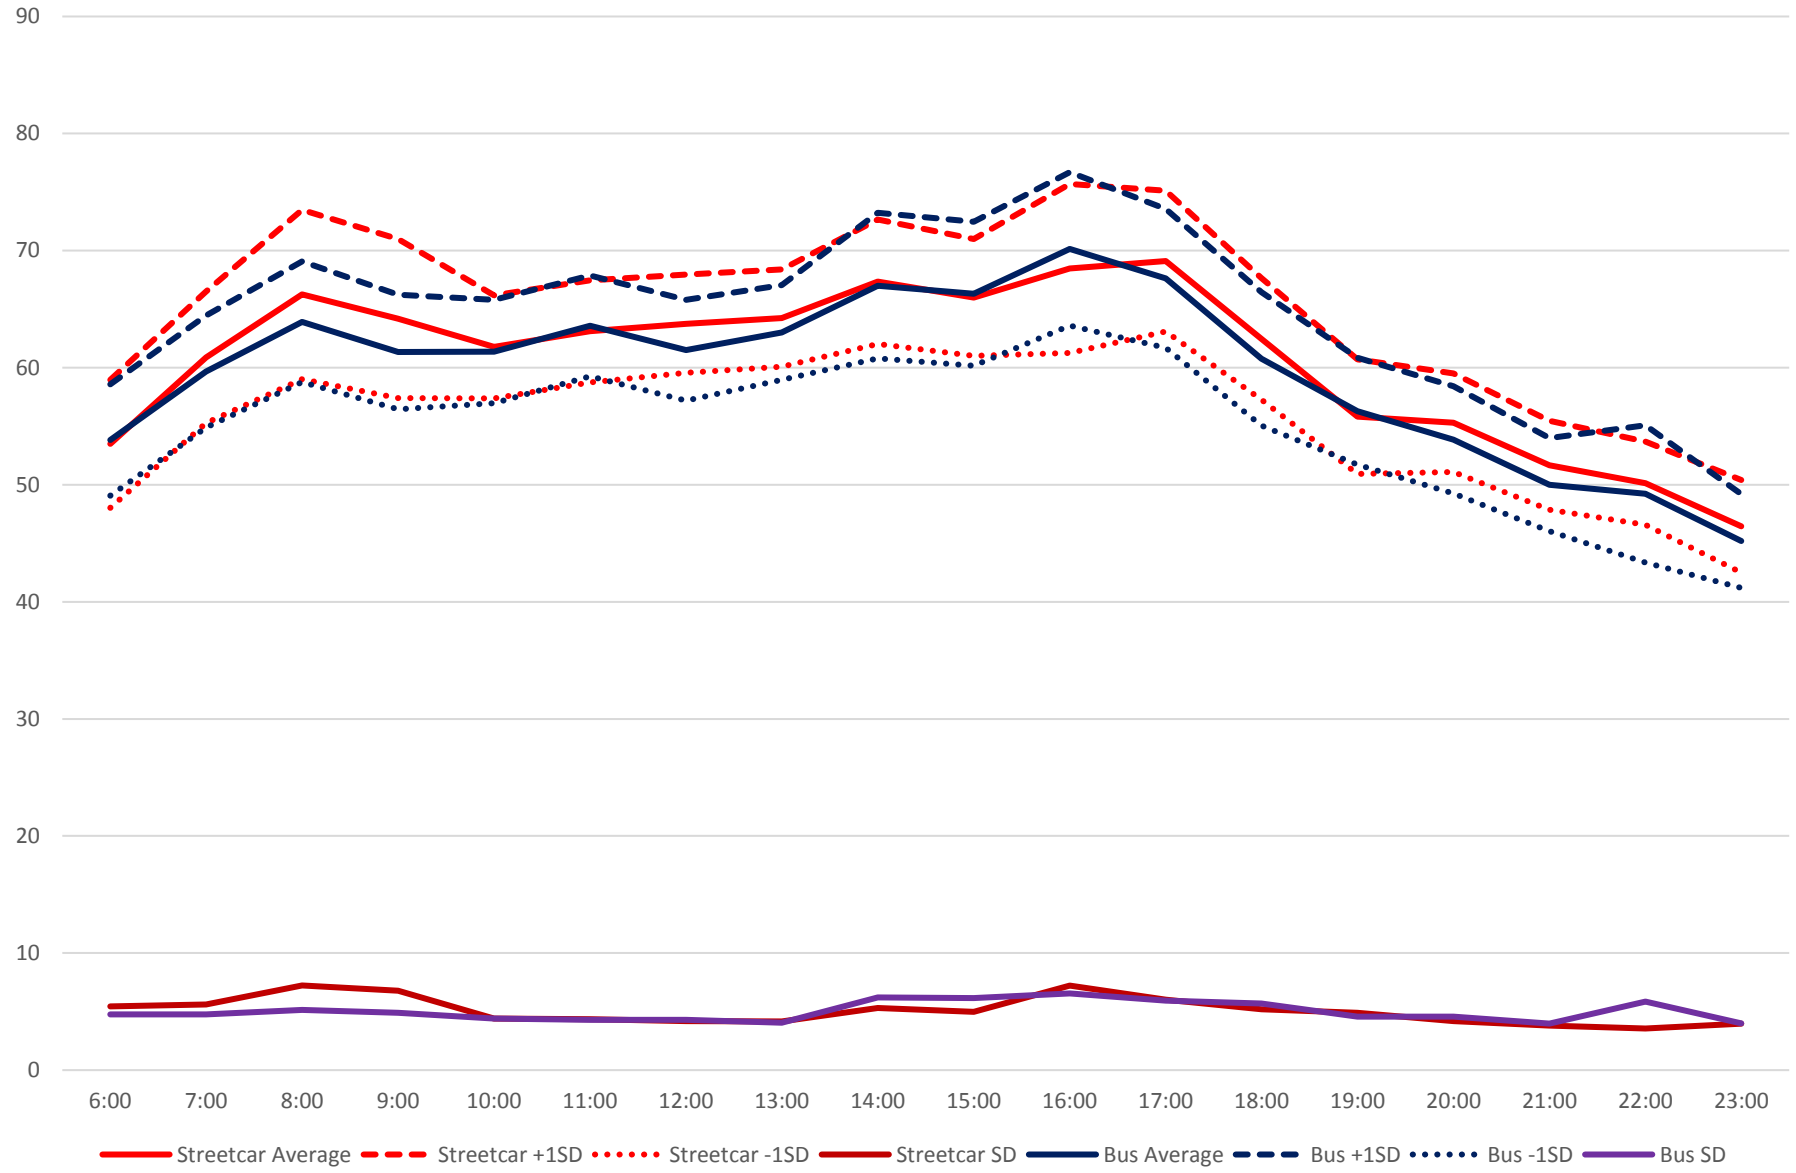

506 Carlton Travel Times WB From Danforth to Parkside Jan (Streetcar) & Mar (Bus) 2018
Weekdays

506 Carlton Travel Times EB From Parkside to Danforth Jan (Streetcar) & Mar (Bus) 2018
Weekdays

506 Carlton Travel Times WB From Danforth to Parkside Jan (Streetcar) & Mar (Bus) 2018
Saturdays

506 Carlton Travel Times EB From Parkside to Danforth Jan (Streetcar) & Mar (Bus) 2018
Saturdays

506 Carlton Travel Times WB From Danforth to Parkside Jan (Streetcar) & Mar (Bus) 2018
Sundays/Holidays

506 Carlton Travel Times EB From Parkside to Danforth Jan (Streetcar) & Mar (Bus) 2018
Sundays/Holidays