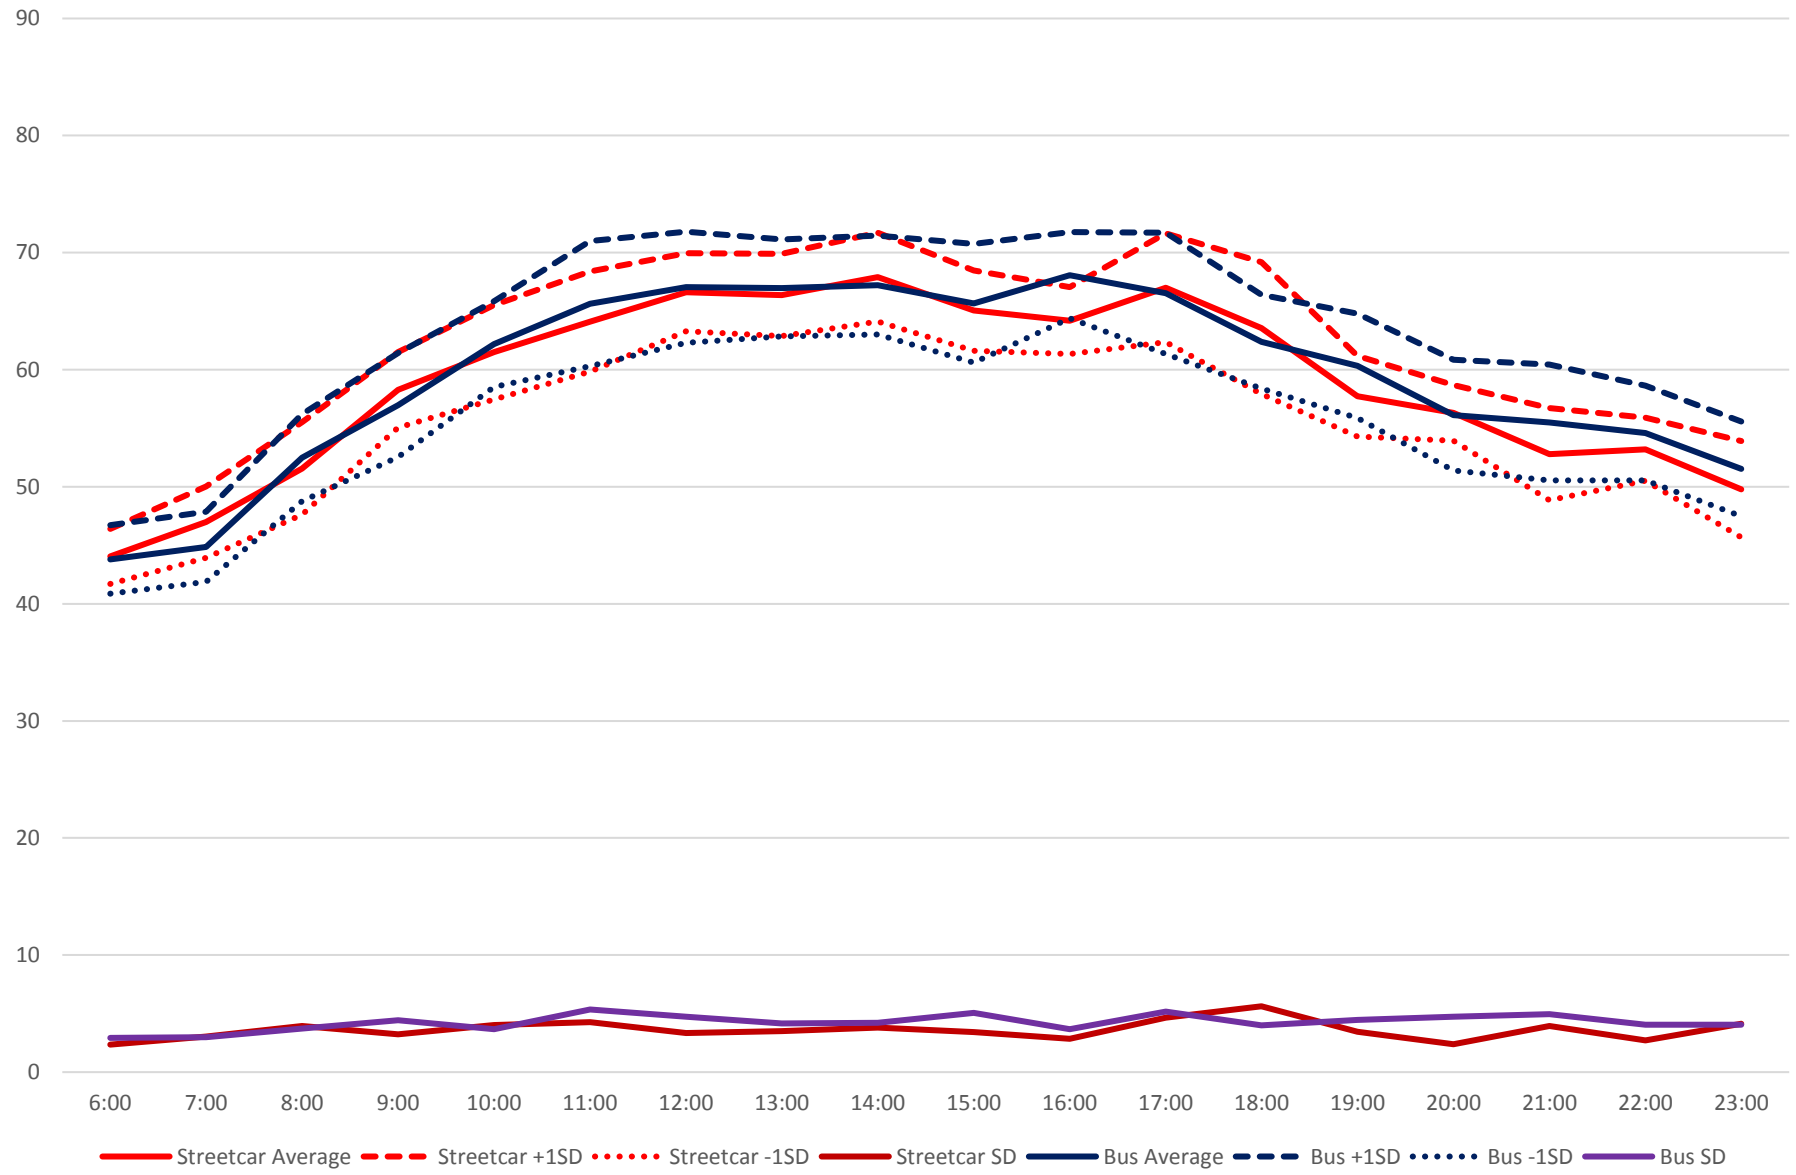

506 Carlton Travel Times WB From Danforth to Parkside Jan (Streetcar) & Mar (Bus) 2018
Weekdays

506 Carlton Travel Times EB From Parkside to Danforth Jan (Streetcar) & Mar (Bus) 2018
Weekdays

506 Carlton Travel Times WB From Danforth to Parkside Jan (Streetcar) & Mar (Bus) 2018
Saturdays

506 Carlton Travel Times EB From Parkside to Danforth Jan (Streetcar) & Mar (Bus) 2018
Saturdays

506 Carlton Travel Times WB From Danforth to Parkside Jan (Streetcar) & Mar (Bus) 2018
Sundays/Holidays

506 Carlton Travel Times EB From Parkside to Danforth Jan (Streetcar) & Mar (Bus) 2018
Sundays/Holidays