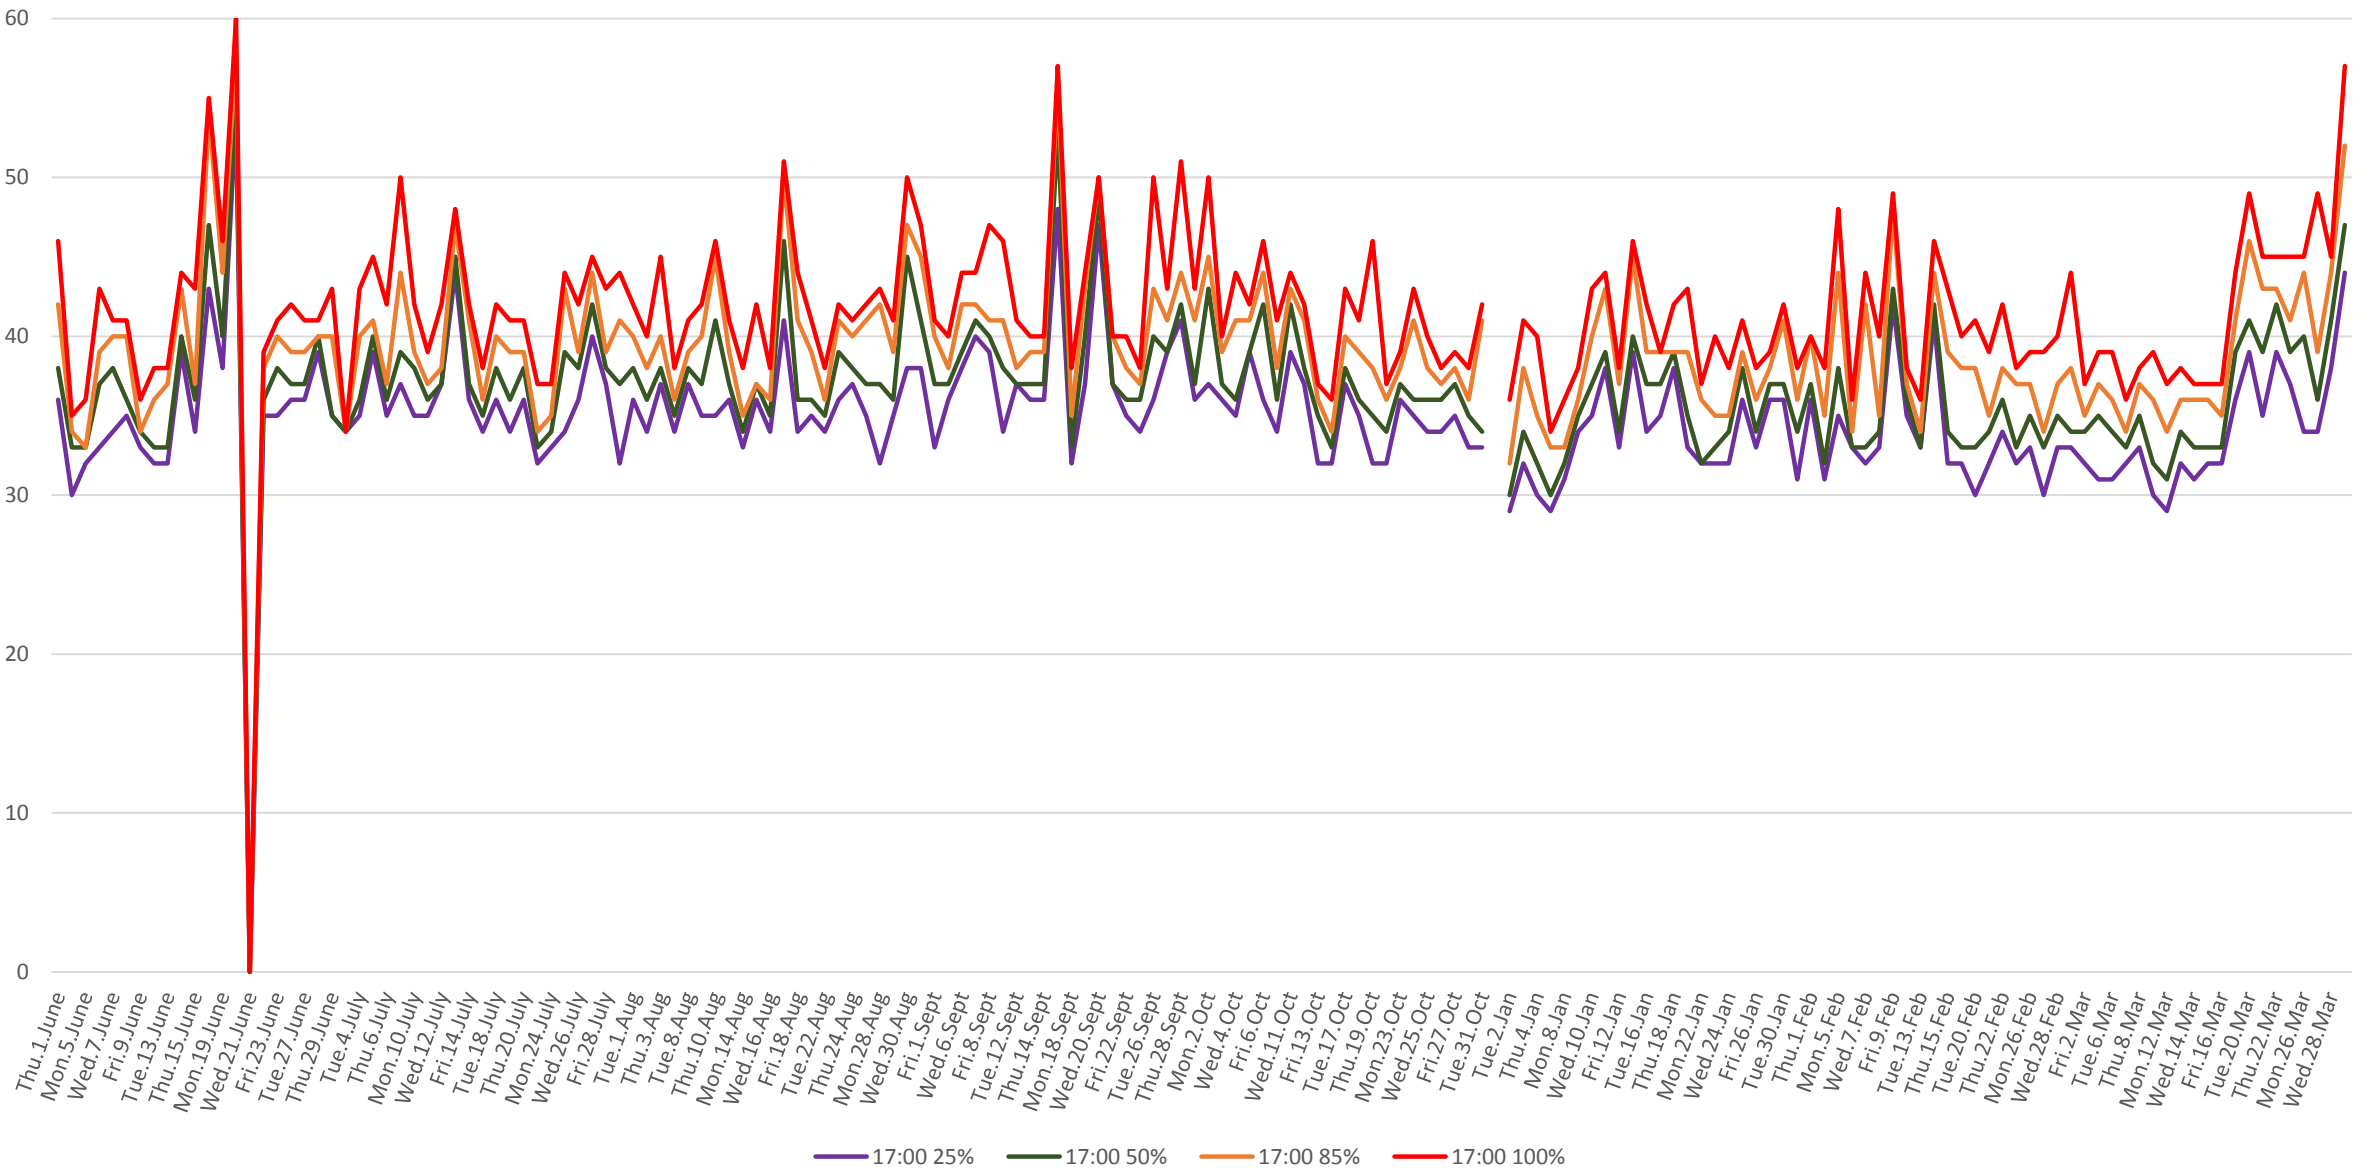

506 Carlton Link Times From Yonge To Parkside Westbound From June to Oct 2017 & Jan to Mar 2018
Weekdays 85th Percentile 6:00 to 11:00 pm

506 Carlton Link Times From Yonge To Parkside Westbound From June to Oct 2017 & Jan to Mar 2018
Weekdays 50th Percentile 6:00 to 11:00 am

506 Carlton Link Times From Yonge To Parkside Westbound From June to Oct 2017 & Jan to Mar 2018
Weekdays 50th Percentile 12:00 to 5:00 pm

506 Carlton Link Times From Yonge To Parkside Westbound From June to Oct 2017 & Jan to Mar 2018
Weekdays 50th Percentile 6:00 to 11:00 pm

506 Carlton Link Times From Yonge To Parkside Westbound From June to Oct 2017 & Jan to Mar 2018 Weekdays 8:00 to 9:00 am

506 Carlton Link Times From Yonge To Parkside Westbound From June to Oct 2017 & Jan to Mar 2018 Weekdays 1:00 to 2:00 pm

506 Carlton Link Times From Yonge To Parkside Westbound From June to Oct 2017 & Jan to Mar 2018 Weekdays 5:00 to 6:00 pm

506 Carlton Link Times From Yonge To Parkside Westbound From June to Oct 2017 & Jan to Mar 2018
Weekdays 8:00 to 9:00 pm