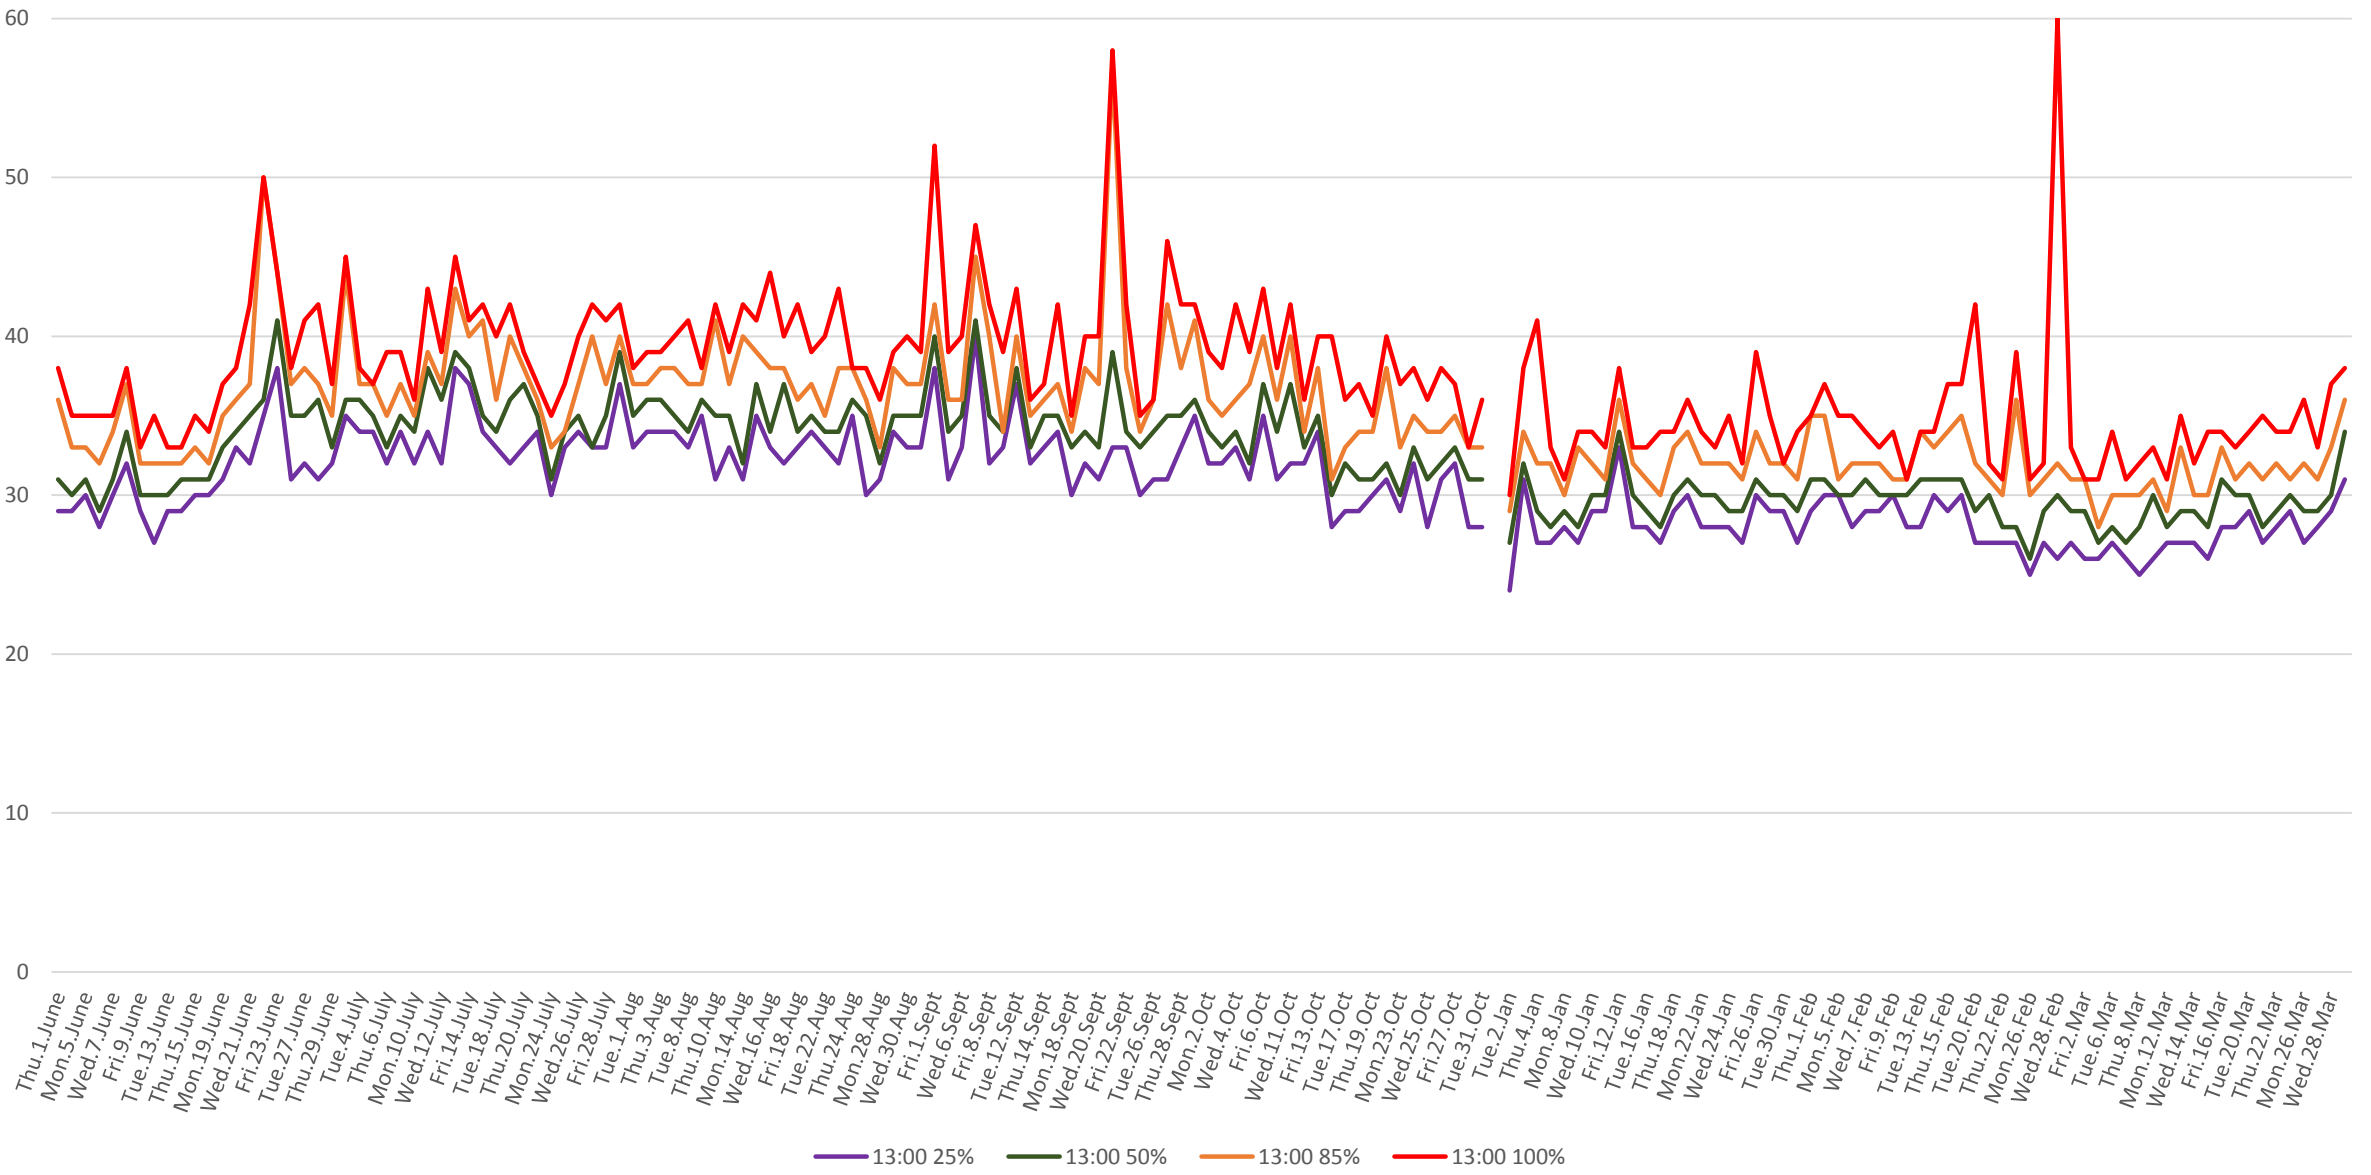

506 Carlton Link Times From Yonge To Parkside Westbound From June to Oct 2017 & Jan to Mar 2018
Weekdays 85th Percentile 6:00 to 11:00 pm

506 Carlton Link Times From Yonge To Parkside Westbound From June to Oct 2017 & Jan to Mar 2018
Weekdays 50th Percentile 6:00 to 11:00 am

506 Carlton Link Times From Yonge To Parkside Westbound From June to Oct 2017 & Jan to Mar 2018
Weekdays 50th Percentile 12:00 to 5:00 pm

506 Carlton Link Times From Yonge To Parkside Westbound From June to Oct 2017 & Jan to Mar 2018
Weekdays 50th Percentile 6:00 to 11:00 pm

506 Carlton Link Times From Yonge To Parkside Westbound From June to Oct 2017 & Jan to Mar 2018 Weekdays 8:00 to 9:00 am

506 Carlton Link Times From Yonge To Parkside Westbound From June to Oct 2017 & Jan to Mar 2018 Weekdays 1:00 to 2:00 pm

506 Carlton Link Times From Yonge To Parkside Westbound From June to Oct 2017 & Jan to Mar 2018 Weekdays 5:00 to 6:00 pm

506 Carlton Link Times From Yonge To Parkside Westbound From June to Oct 2017 & Jan to Mar 2018
Weekdays 8:00 to 9:00 pm