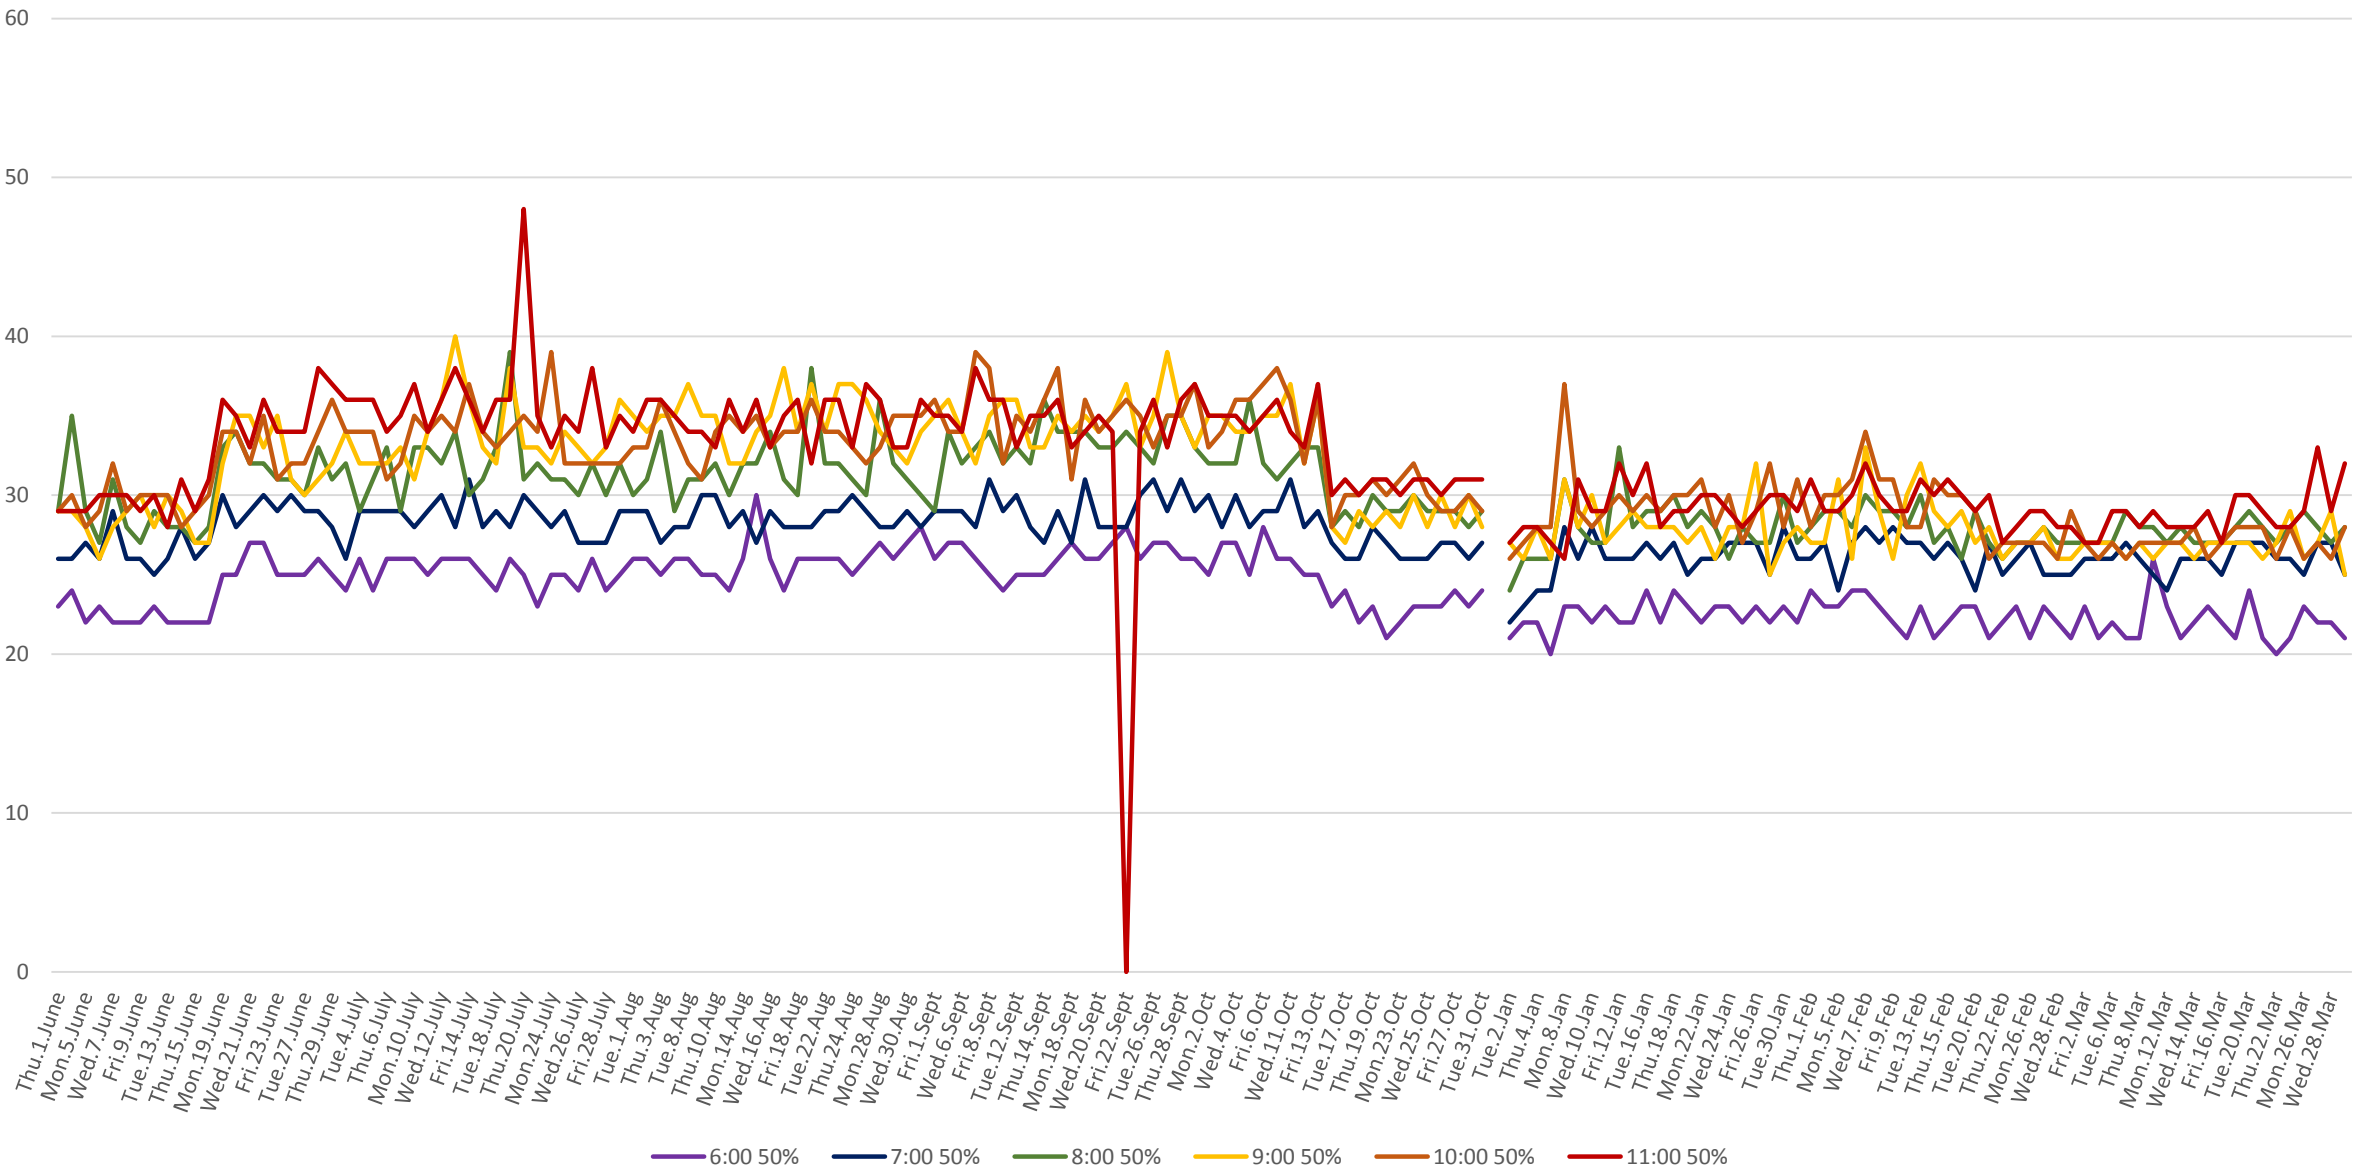

506 Carlton Link Times From Yonge To Parkside Westbound From June to Oct 2017 & Jan to Mar 2018
Weekdays 85th Percentile 6:00 to 11:00 am

506 Carlton Link Times From Yonge To Parkside Westbound From June to Oct 2017 & Jan to Mar 2018
Weekdays 85th Percentile 12:00 to 5:00 pm

506 Carlton Link Times From Yonge To Parkside Westbound From June to Oct 2017 & Jan to Mar 2018
Weekdays 85th Percentile 6:00 to 11:00 pm

506 Carlton Link Times From Yonge To Parkside Westbound From June to Oct 2017 & Jan to Mar 2018
Weekdays 50th Percentile 6:00 to 11:00 am

506 Carlton Link Times From Yonge To Parkside Westbound From June to Oct 2017 & Jan to Mar 2018
Weekdays 50th Percentile 12:00 to 5:00 pm

506 Carlton Link Times From Yonge To Parkside Westbound From June to Oct 2017 & Jan to Mar 2018
Weekdays 50th Percentile 6:00 to 11:00 pm

506 Carlton Link Times From Yonge To Parkside Westbound From June to Oct 2017 & Jan to Mar 2018 Weekdays 8:00 to 9:00 am

506 Carlton Link Times From Yonge To Parkside Westbound From June to Oct 2017 & Jan to Mar 2018 Weekdays 1:00 to 2:00 pm