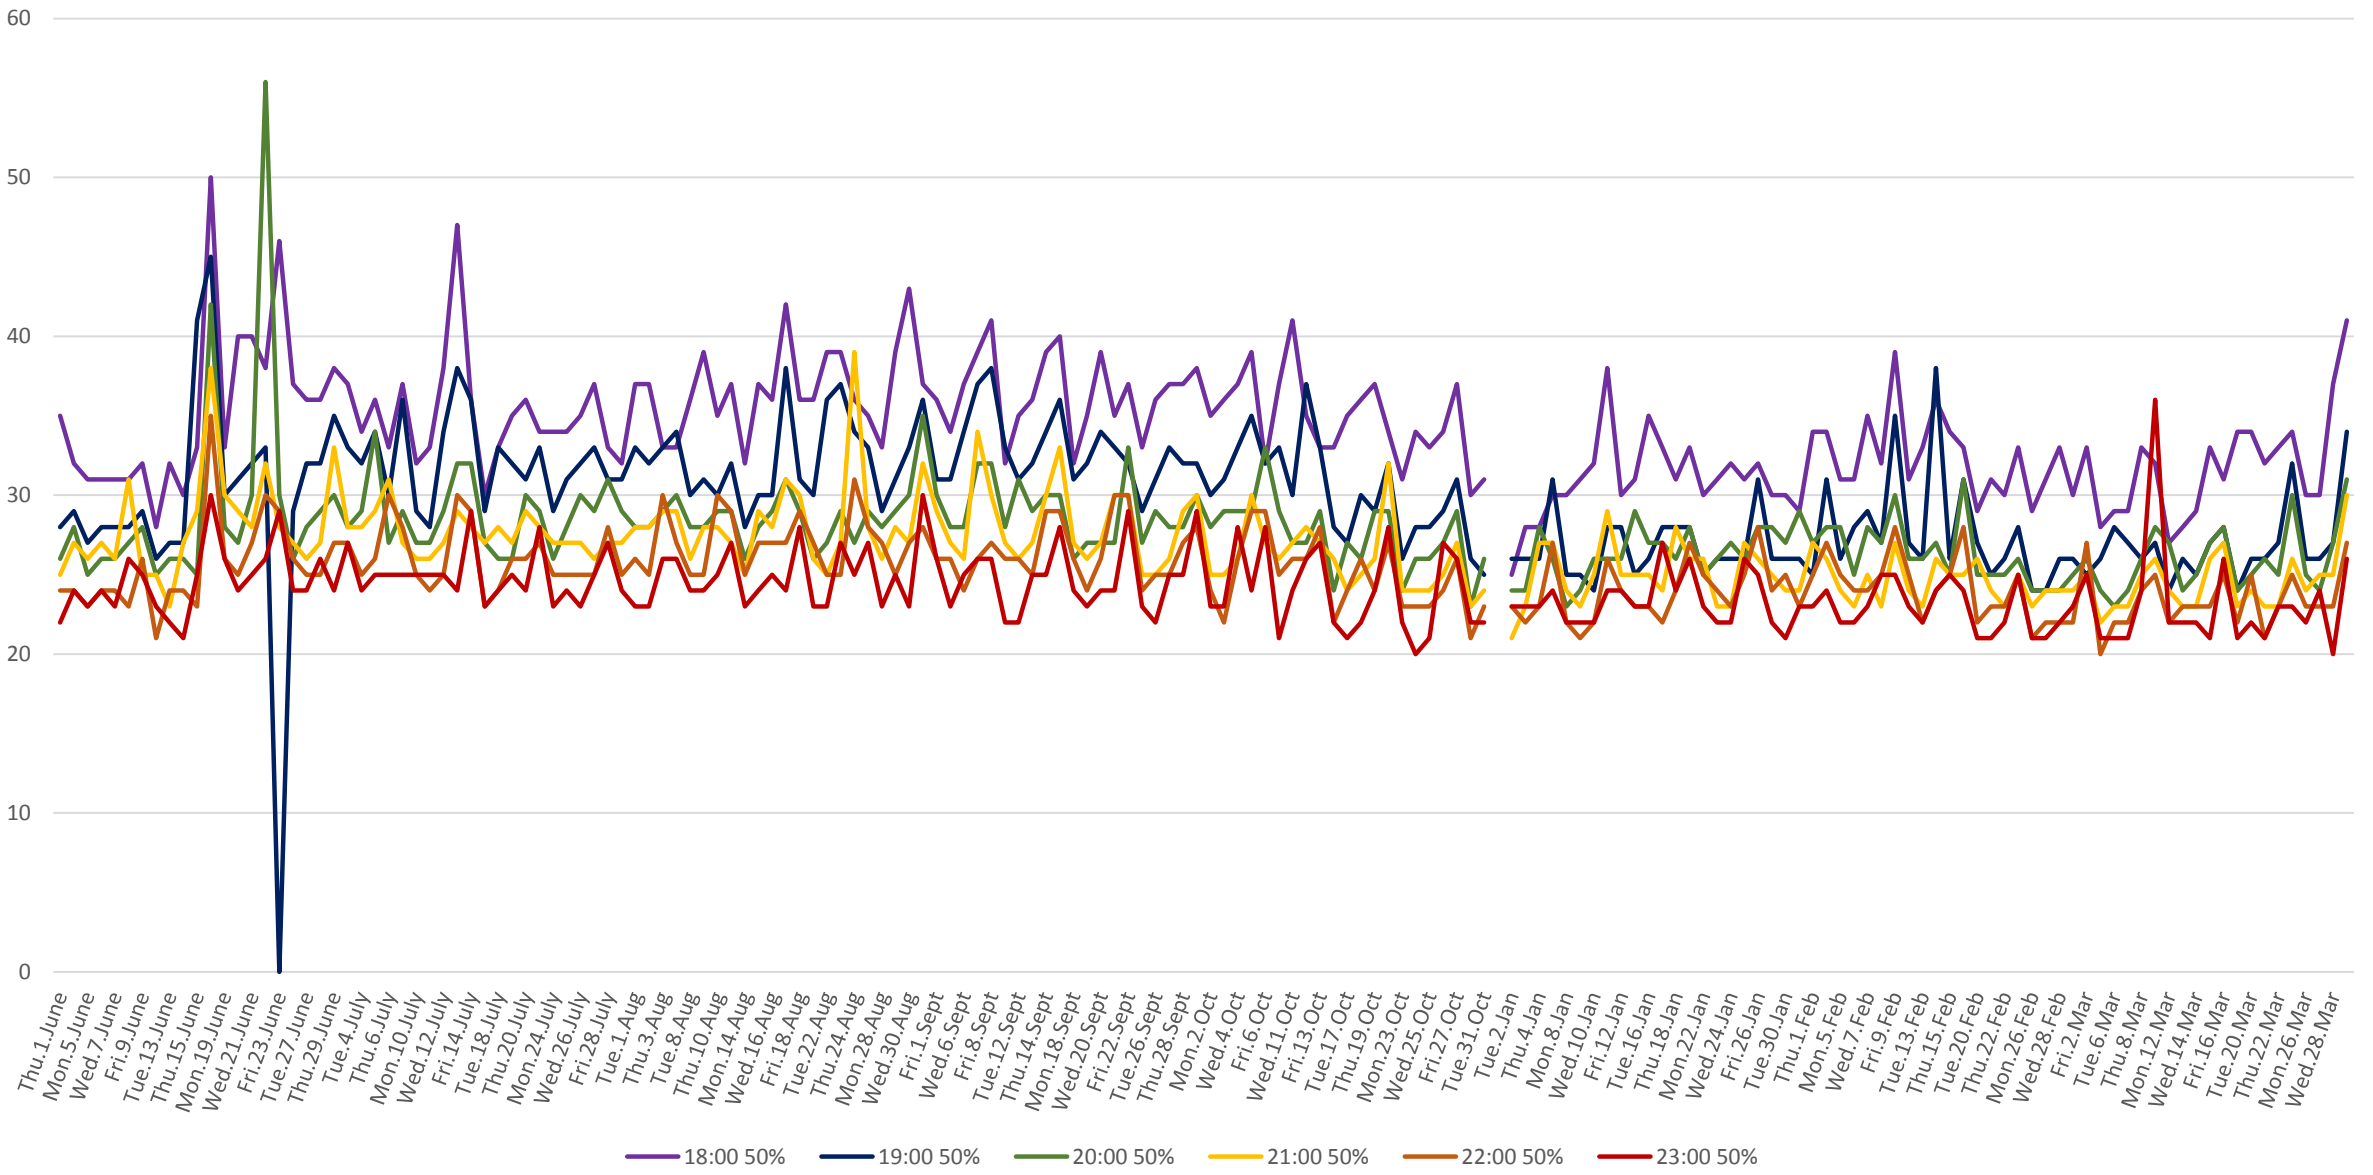

506 Carlton Link Times From Yonge To Parkside Westbound From June to Oct 2017 & Jan to Mar 2018
Weekdays 85th Percentile 6:00 to 11:00 pm

506 Carlton Link Times From Yonge To Parkside Westbound From June to Oct 2017 & Jan to Mar 2018
Weekdays 50th Percentile 6:00 to 11:00 am

506 Carlton Link Times From Yonge To Parkside Westbound From June to Oct 2017 & Jan to Mar 2018
Weekdays 50th Percentile 12:00 to 5:00 pm

506 Carlton Link Times From Yonge To Parkside Westbound From June to Oct 2017 & Jan to Mar 2018
Weekdays 50th Percentile 6:00 to 11:00 pm

506 Carlton Link Times From Yonge To Parkside Westbound From June to Oct 2017 & Jan to Mar 2018 Weekdays 8:00 to 9:00 am

506 Carlton Link Times From Yonge To Parkside Westbound From June to Oct 2017 & Jan to Mar 2018 Weekdays 1:00 to 2:00 pm

506 Carlton Link Times From Yonge To Parkside Westbound From June to Oct 2017 & Jan to Mar 2018 Weekdays 5:00 to 6:00 pm

506 Carlton Link Times From Yonge To Parkside Westbound From June to Oct 2017 & Jan to Mar 2018
Weekdays 8:00 to 9:00 pm