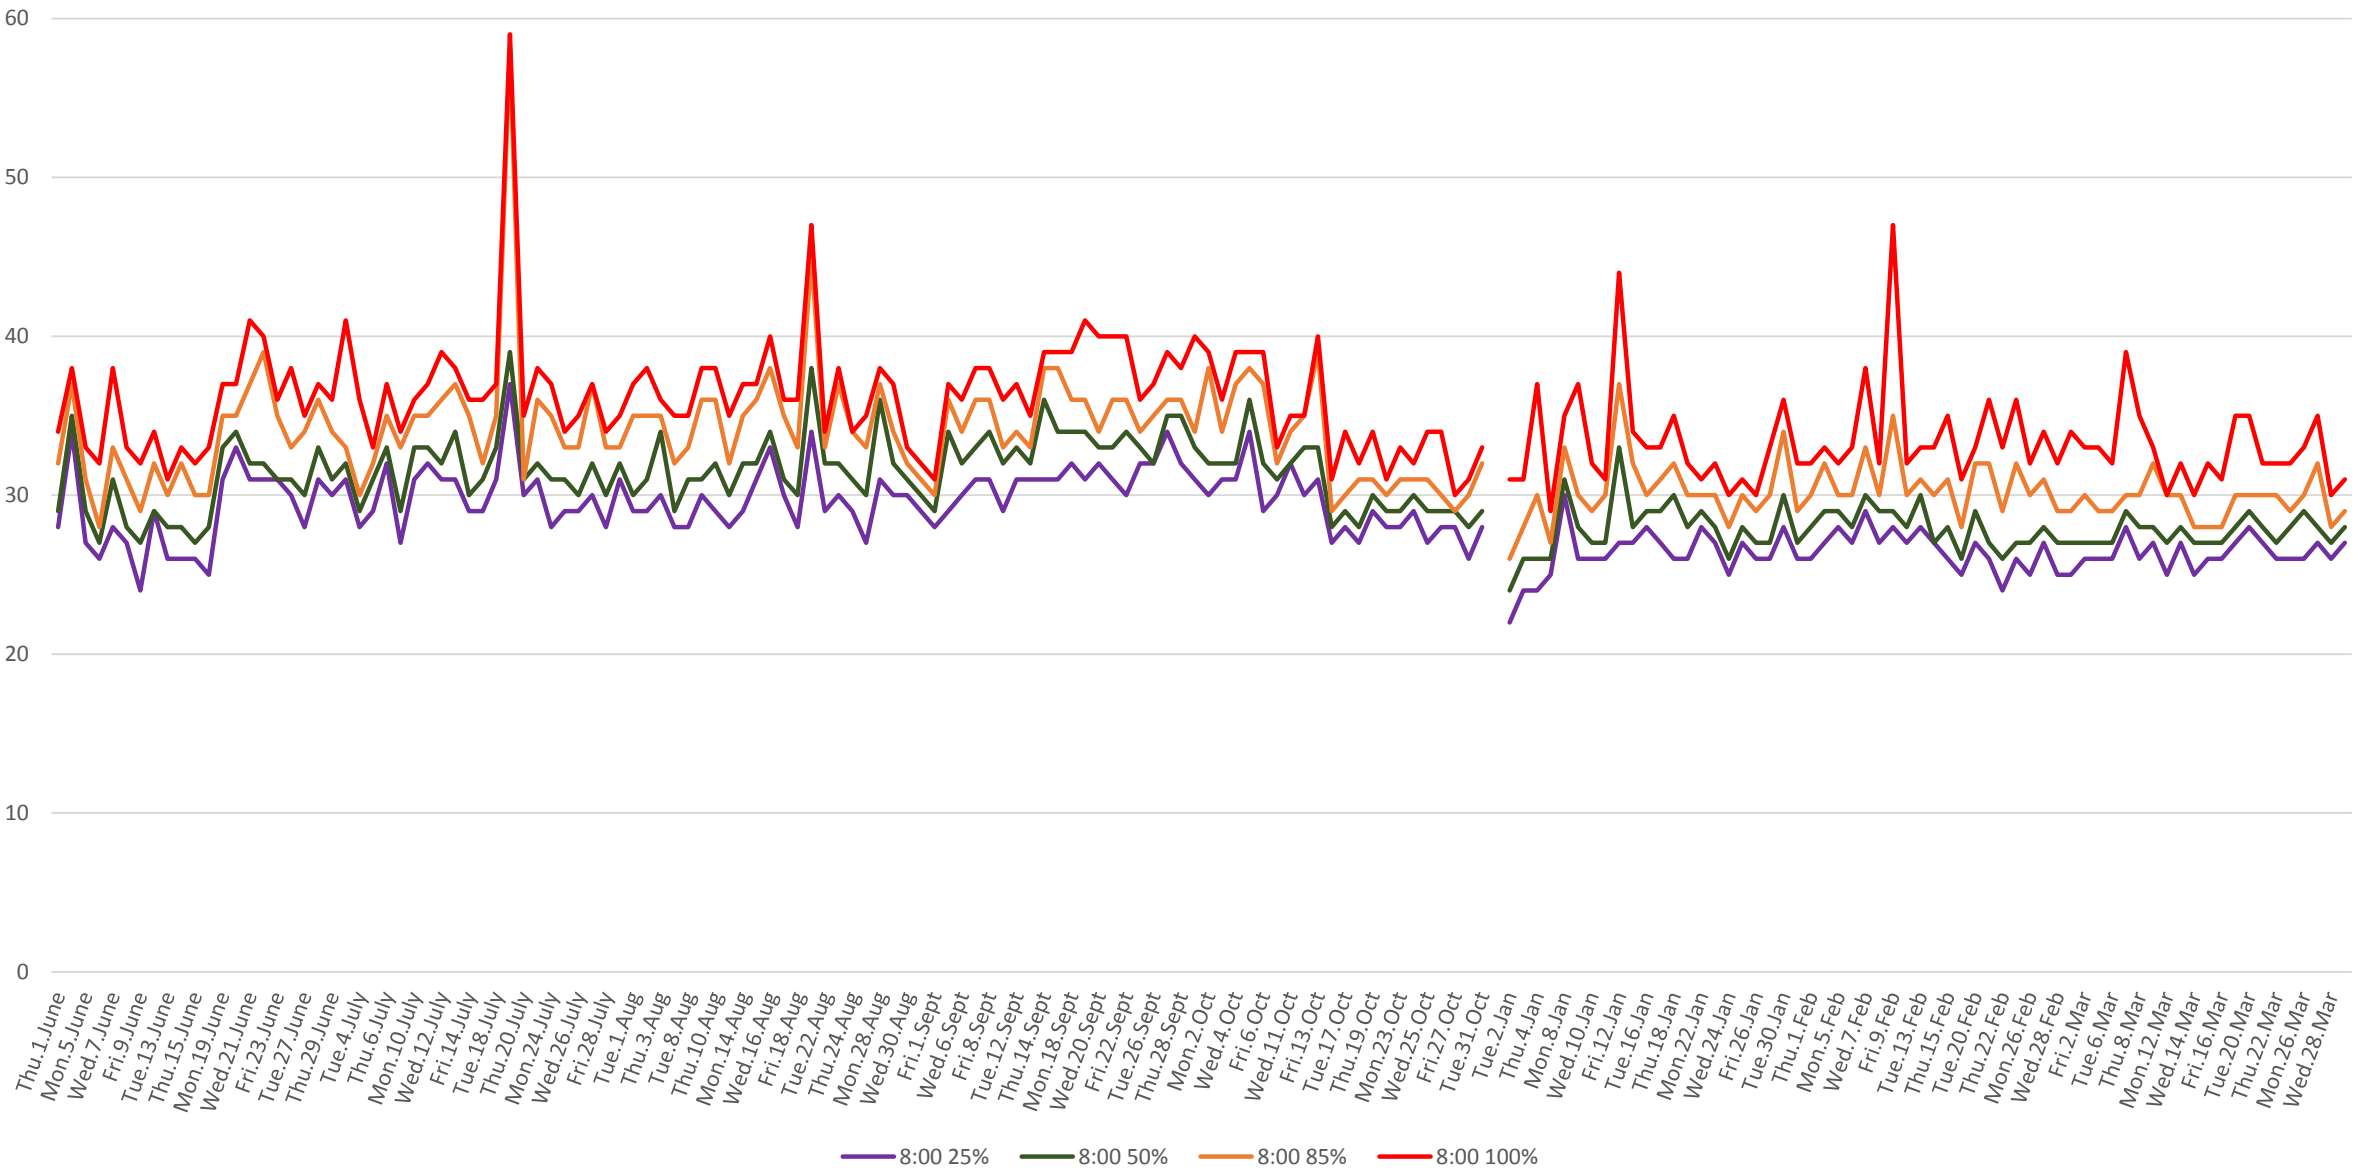

506 Carlton Link Times From Yonge To Parkside Westbound From June to Oct 2017 & Jan to Mar 2018
Weekdays 85th Percentile 6:00 to 11:00 pm

506 Carlton Link Times From Yonge To Parkside Westbound From June to Oct 2017 & Jan to Mar 2018
Weekdays 50th Percentile 6:00 to 11:00 am

506 Carlton Link Times From Yonge To Parkside Westbound From June to Oct 2017 & Jan to Mar 2018
Weekdays 50th Percentile 12:00 to 5:00 pm

506 Carlton Link Times From Yonge To Parkside Westbound From June to Oct 2017 & Jan to Mar 2018
Weekdays 50th Percentile 6:00 to 11:00 pm

506 Carlton Link Times From Yonge To Parkside Westbound From June to Oct 2017 & Jan to Mar 2018 Weekdays 8:00 to 9:00 am

506 Carlton Link Times From Yonge To Parkside Westbound From June to Oct 2017 & Jan to Mar 2018 Weekdays 1:00 to 2:00 pm

506 Carlton Link Times From Yonge To Parkside Westbound From June to Oct 2017 & Jan to Mar 2018 Weekdays 5:00 to 6:00 pm

506 Carlton Link Times From Yonge To Parkside Westbound From June to Oct 2017 & Jan to Mar 2018
Weekdays 8:00 to 9:00 pm