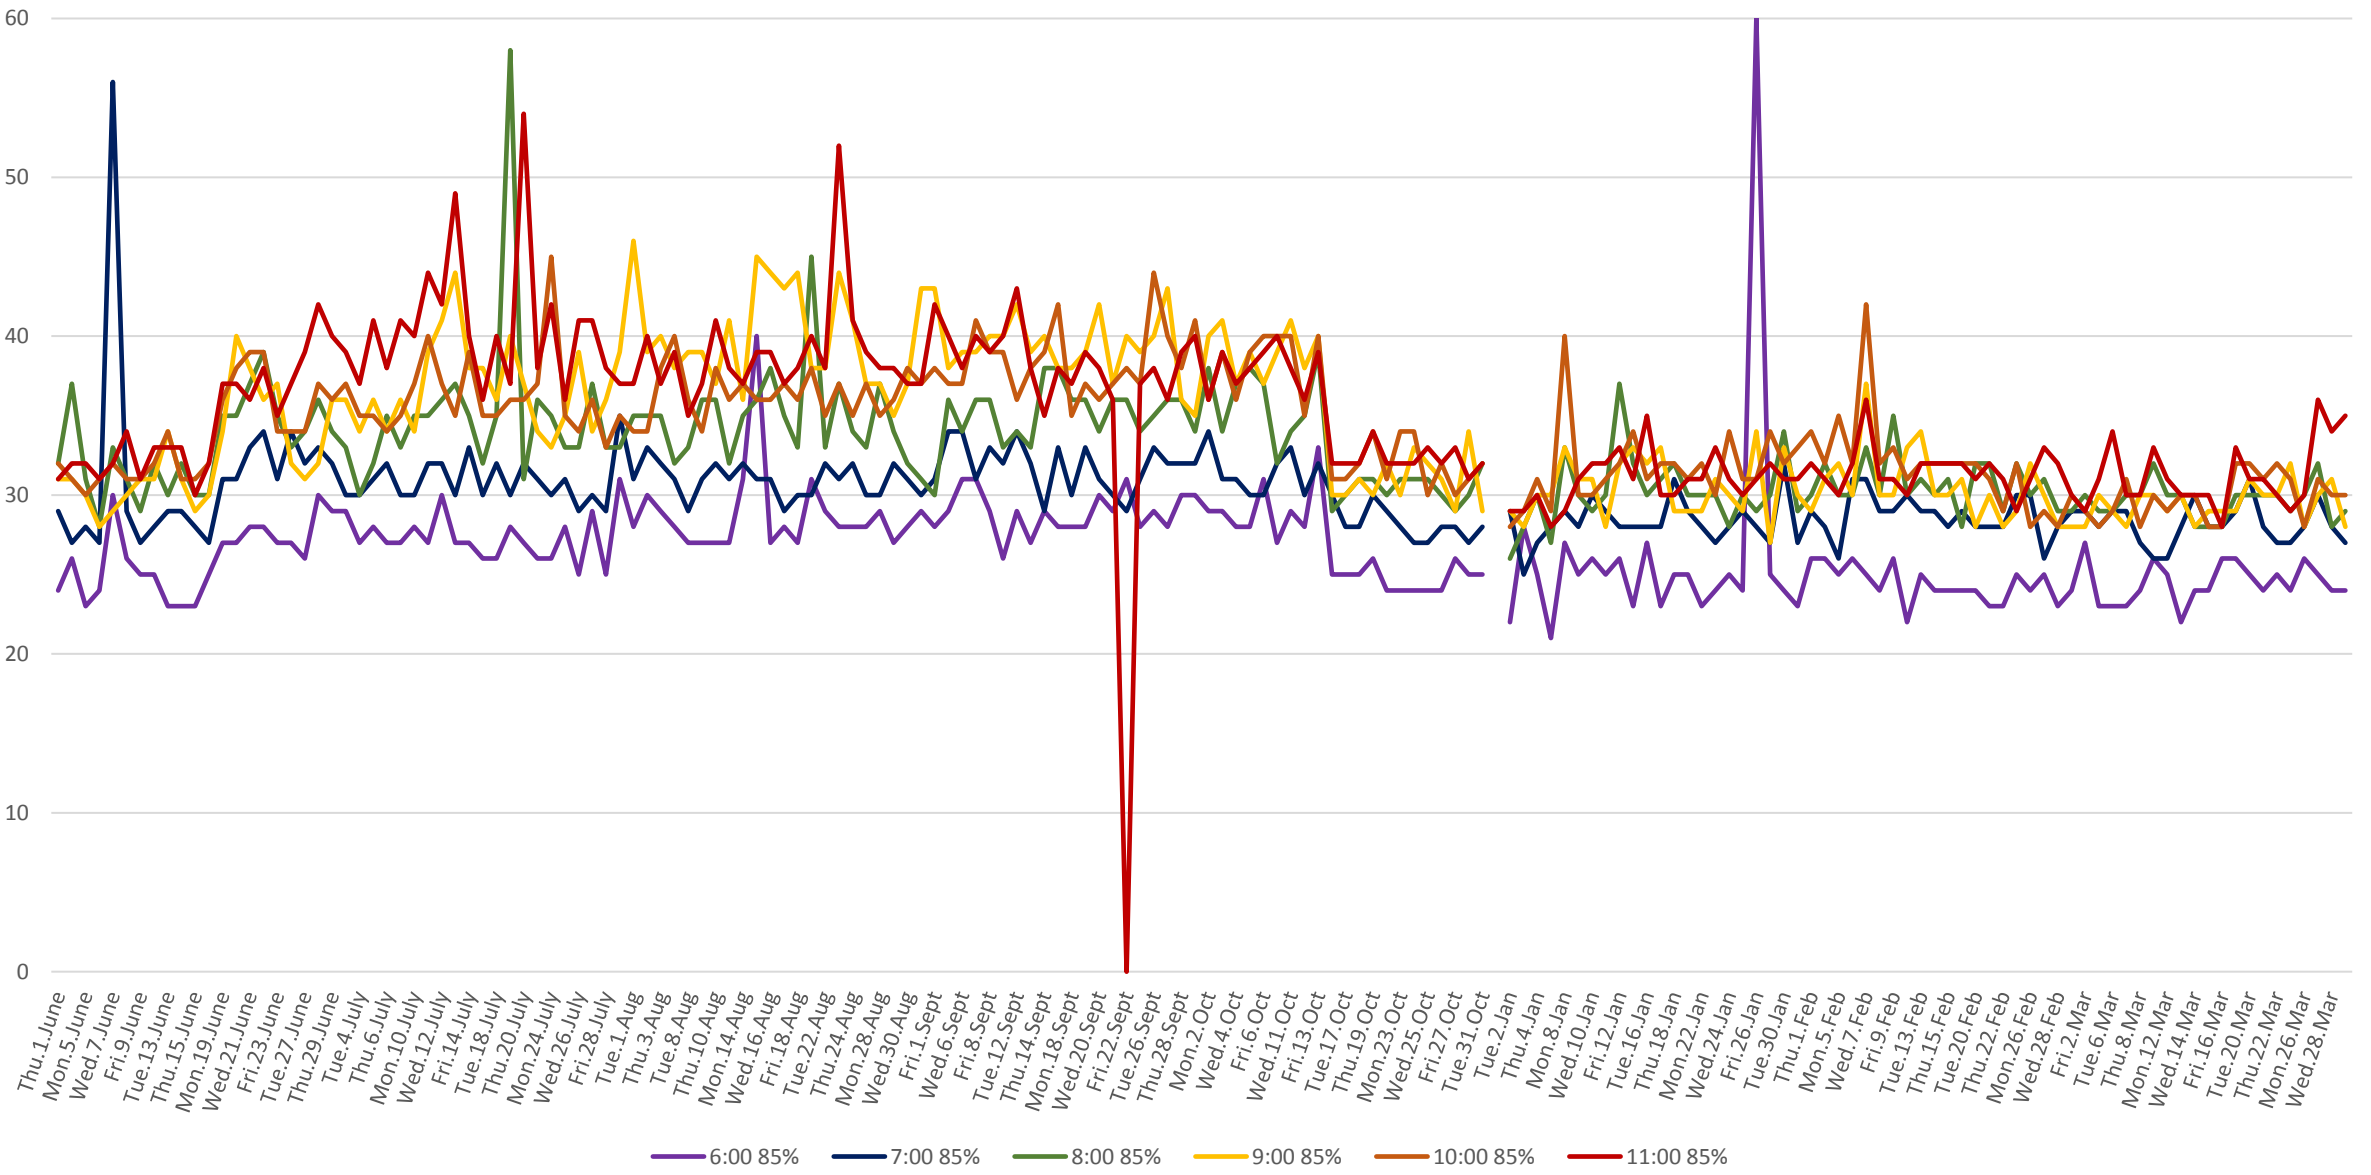

506 Carlton Link Times From Yonge To Parkside Westbound From June to Oct 2017 & Jan to Mar 2018
Weekdays 85th Percentile 6:00 to 11:00 am

506 Carlton Link Times From Yonge To Parkside Westbound From June to Oct 2017 & Jan to Mar 2018
Weekdays 85th Percentile 12:00 to 5:00 pm

506 Carlton Link Times From Yonge To Parkside Westbound From June to Oct 2017 & Jan to Mar 2018
Weekdays 85th Percentile 6:00 to 11:00 pm

506 Carlton Link Times From Yonge To Parkside Westbound From June to Oct 2017 & Jan to Mar 2018
Weekdays 50th Percentile 6:00 to 11:00 am

506 Carlton Link Times From Yonge To Parkside Westbound From June to Oct 2017 & Jan to Mar 2018
Weekdays 50th Percentile 12:00 to 5:00 pm

506 Carlton Link Times From Yonge To Parkside Westbound From June to Oct 2017 & Jan to Mar 2018
Weekdays 50th Percentile 6:00 to 11:00 pm

506 Carlton Link Times From Yonge To Parkside Westbound From June to Oct 2017 & Jan to Mar 2018 Weekdays 8:00 to 9:00 am

506 Carlton Link Times From Yonge To Parkside Westbound From June to Oct 2017 & Jan to Mar 2018 Weekdays 1:00 to 2:00 pm