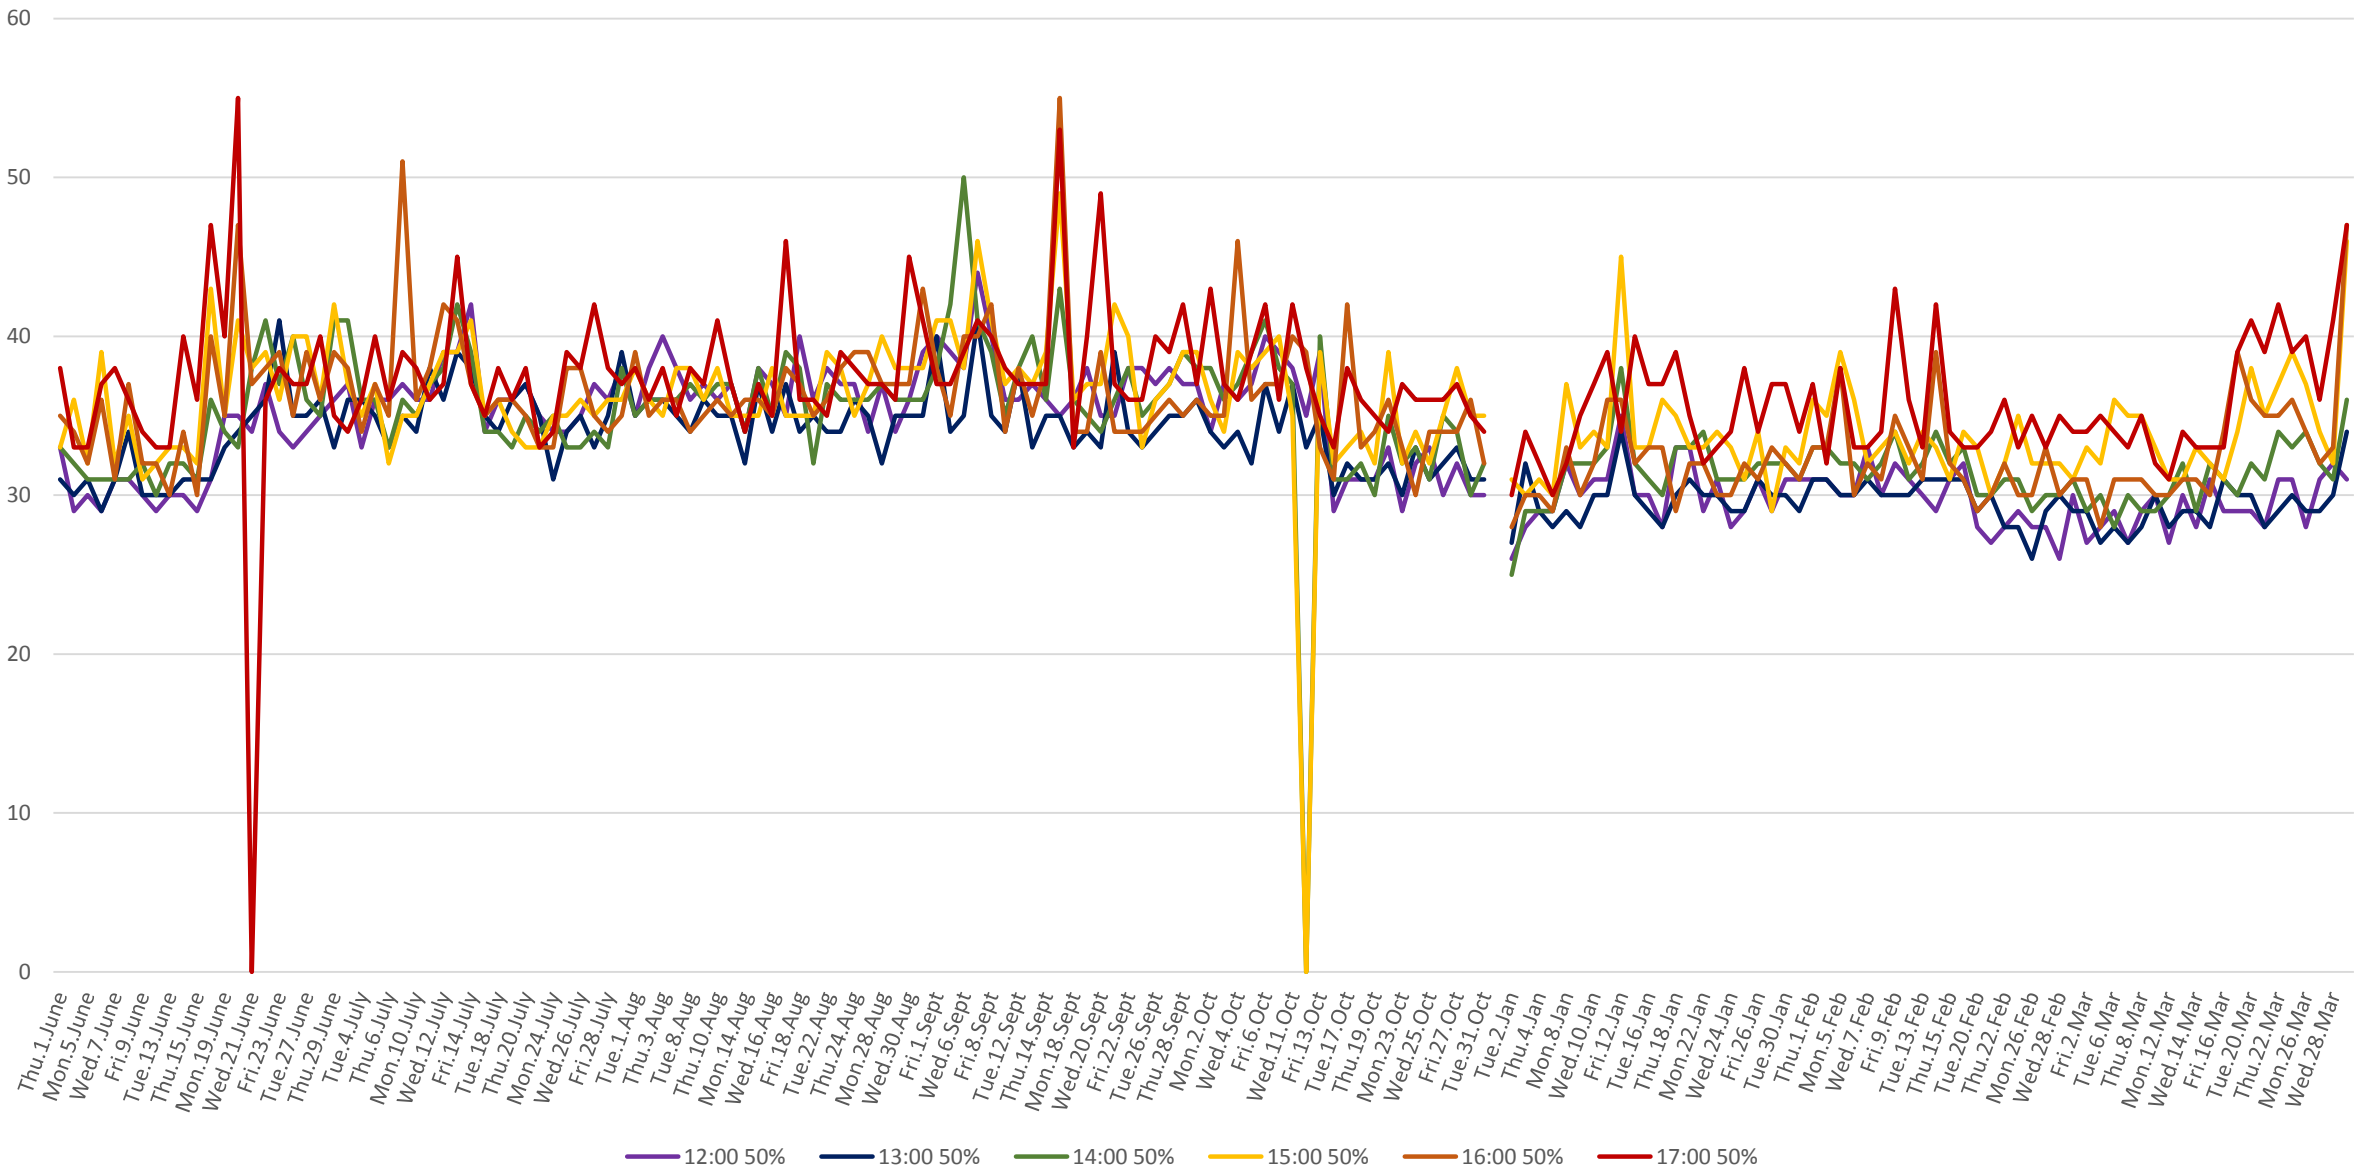

506 Carlton Link Times From Yonge To Parkside Westbound From June to Oct 2017 & Jan to Mar 2018
Weekdays 85th Percentile 6:00 to 11:00 am

506 Carlton Link Times From Yonge To Parkside Westbound From June to Oct 2017 & Jan to Mar 2018
Weekdays 85th Percentile 12:00 to 5:00 pm

506 Carlton Link Times From Yonge To Parkside Westbound From June to Oct 2017 & Jan to Mar 2018
Weekdays 85th Percentile 6:00 to 11:00 pm

506 Carlton Link Times From Yonge To Parkside Westbound From June to Oct 2017 & Jan to Mar 2018
Weekdays 50th Percentile 6:00 to 11:00 am

506 Carlton Link Times From Yonge To Parkside Westbound From June to Oct 2017 & Jan to Mar 2018
Weekdays 50th Percentile 12:00 to 5:00 pm

506 Carlton Link Times From Yonge To Parkside Westbound From June to Oct 2017 & Jan to Mar 2018
Weekdays 50th Percentile 6:00 to 11:00 pm

506 Carlton Link Times From Yonge To Parkside Westbound From June to Oct 2017 & Jan to Mar 2018 Weekdays 8:00 to 9:00 am

506 Carlton Link Times From Yonge To Parkside Westbound From June to Oct 2017 & Jan to Mar 2018 Weekdays 1:00 to 2:00 pm