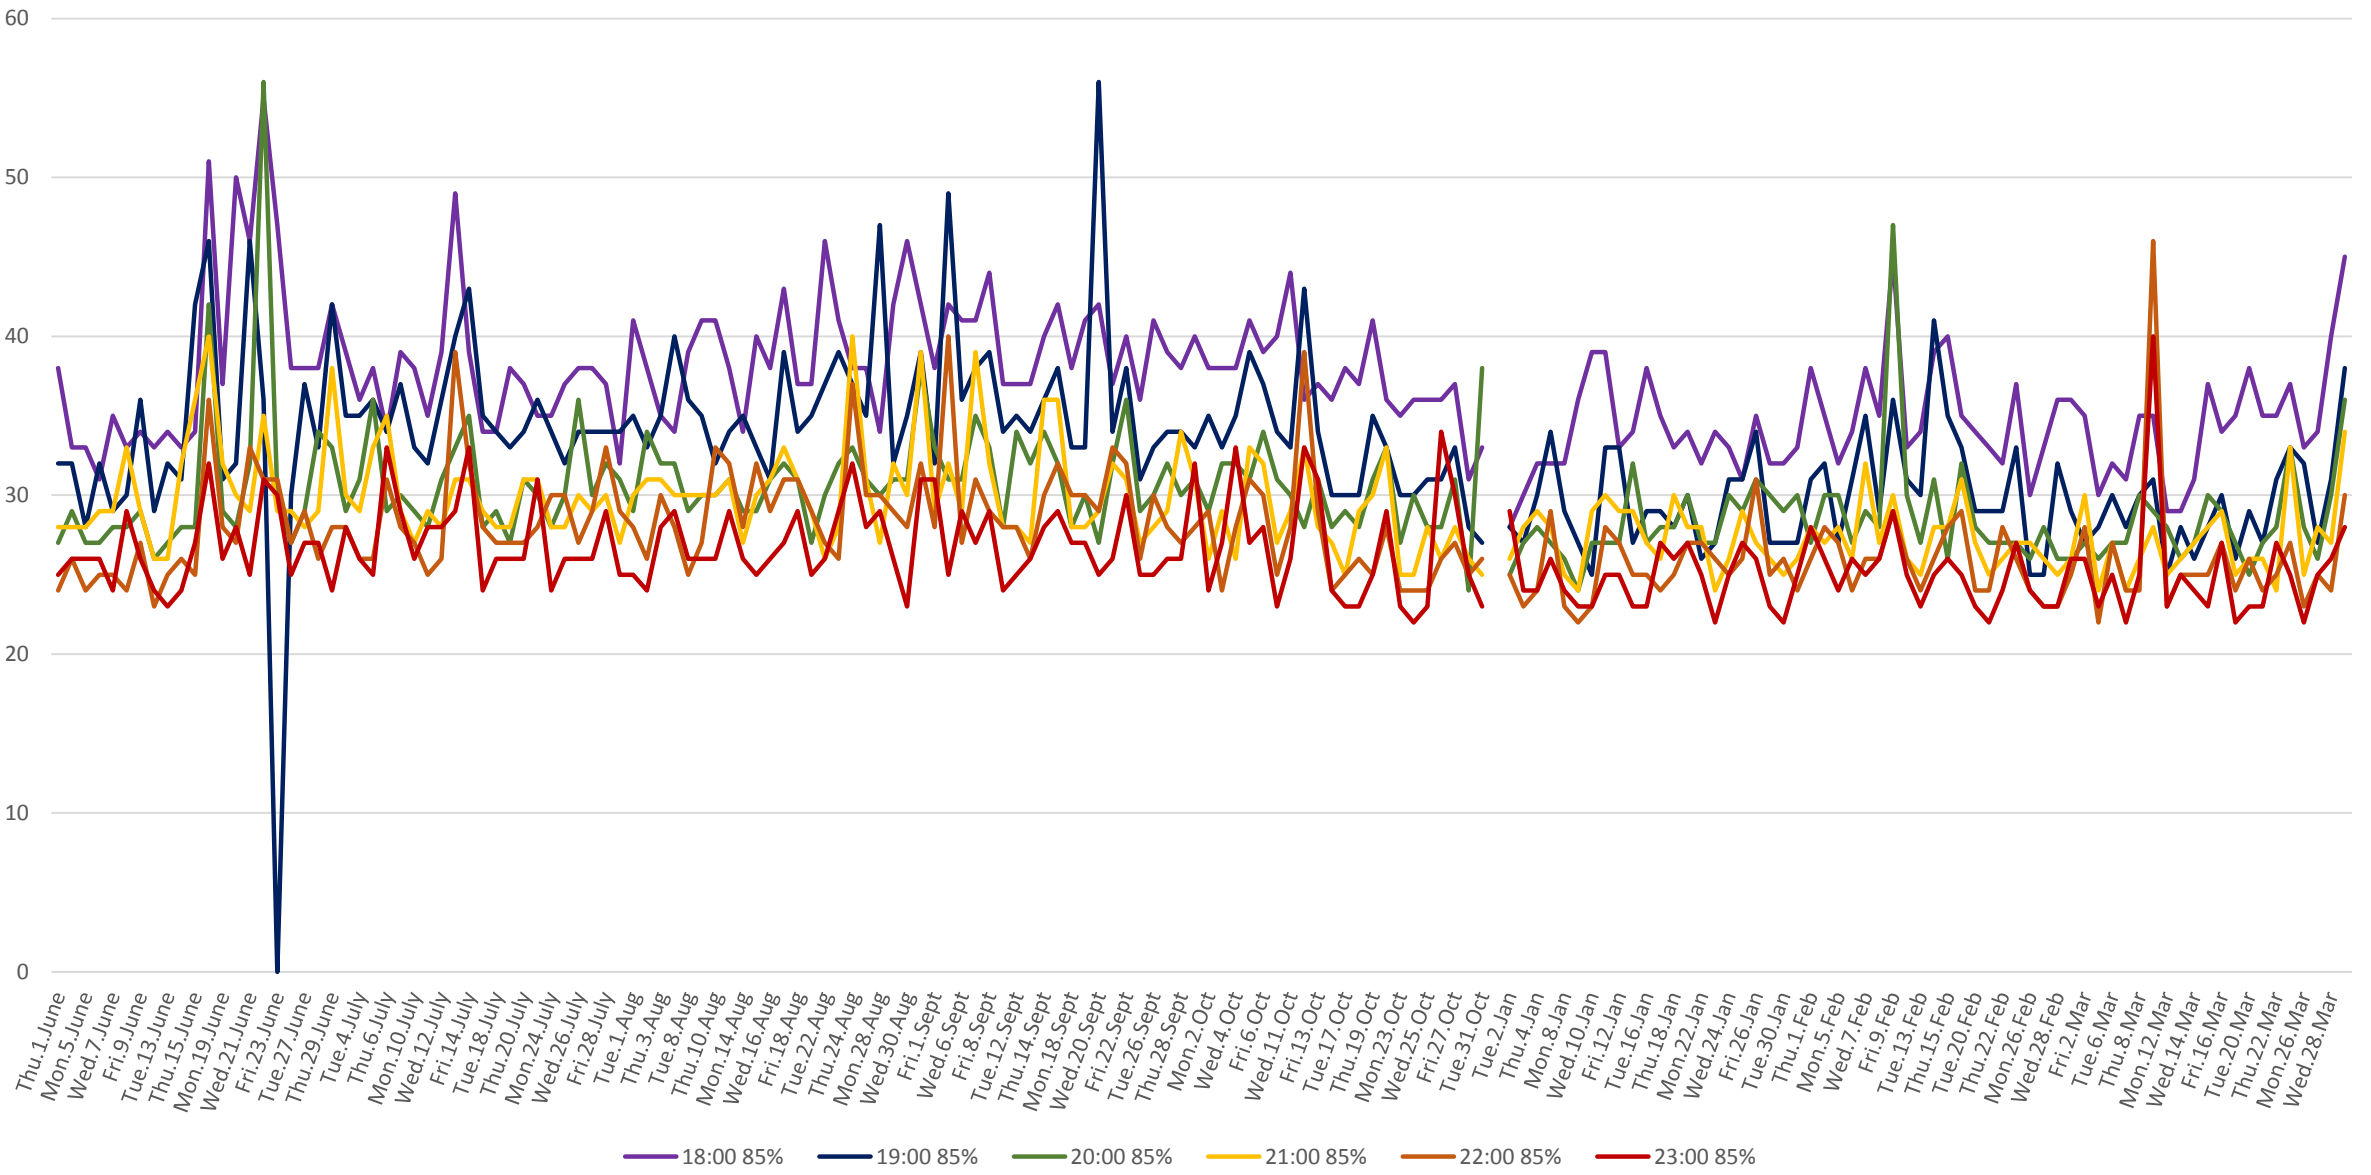

506 Carlton Link Times From Yonge To Parkside Westbound From June to Oct 2017 & Jan to Mar 2018
Weekdays 85th Percentile 6:00 to 11:00 am

506 Carlton Link Times From Yonge To Parkside Westbound From June to Oct 2017 & Jan to Mar 2018
Weekdays 85th Percentile 12:00 to 5:00 pm

506 Carlton Link Times From Yonge To Parkside Westbound From June to Oct 2017 & Jan to Mar 2018
Weekdays 85th Percentile 6:00 to 11:00 pm

506 Carlton Link Times From Yonge To Parkside Westbound From June to Oct 2017 & Jan to Mar 2018
Weekdays 50th Percentile 6:00 to 11:00 am

506 Carlton Link Times From Yonge To Parkside Westbound From June to Oct 2017 & Jan to Mar 2018
Weekdays 50th Percentile 12:00 to 5:00 pm

506 Carlton Link Times From Yonge To Parkside Westbound From June to Oct 2017 & Jan to Mar 2018
Weekdays 50th Percentile 6:00 to 11:00 pm

506 Carlton Link Times From Yonge To Parkside Westbound From June to Oct 2017 & Jan to Mar 2018 Weekdays 8:00 to 9:00 am

506 Carlton Link Times From Yonge To Parkside Westbound From June to Oct 2017 & Jan to Mar 2018 Weekdays 1:00 to 2:00 pm