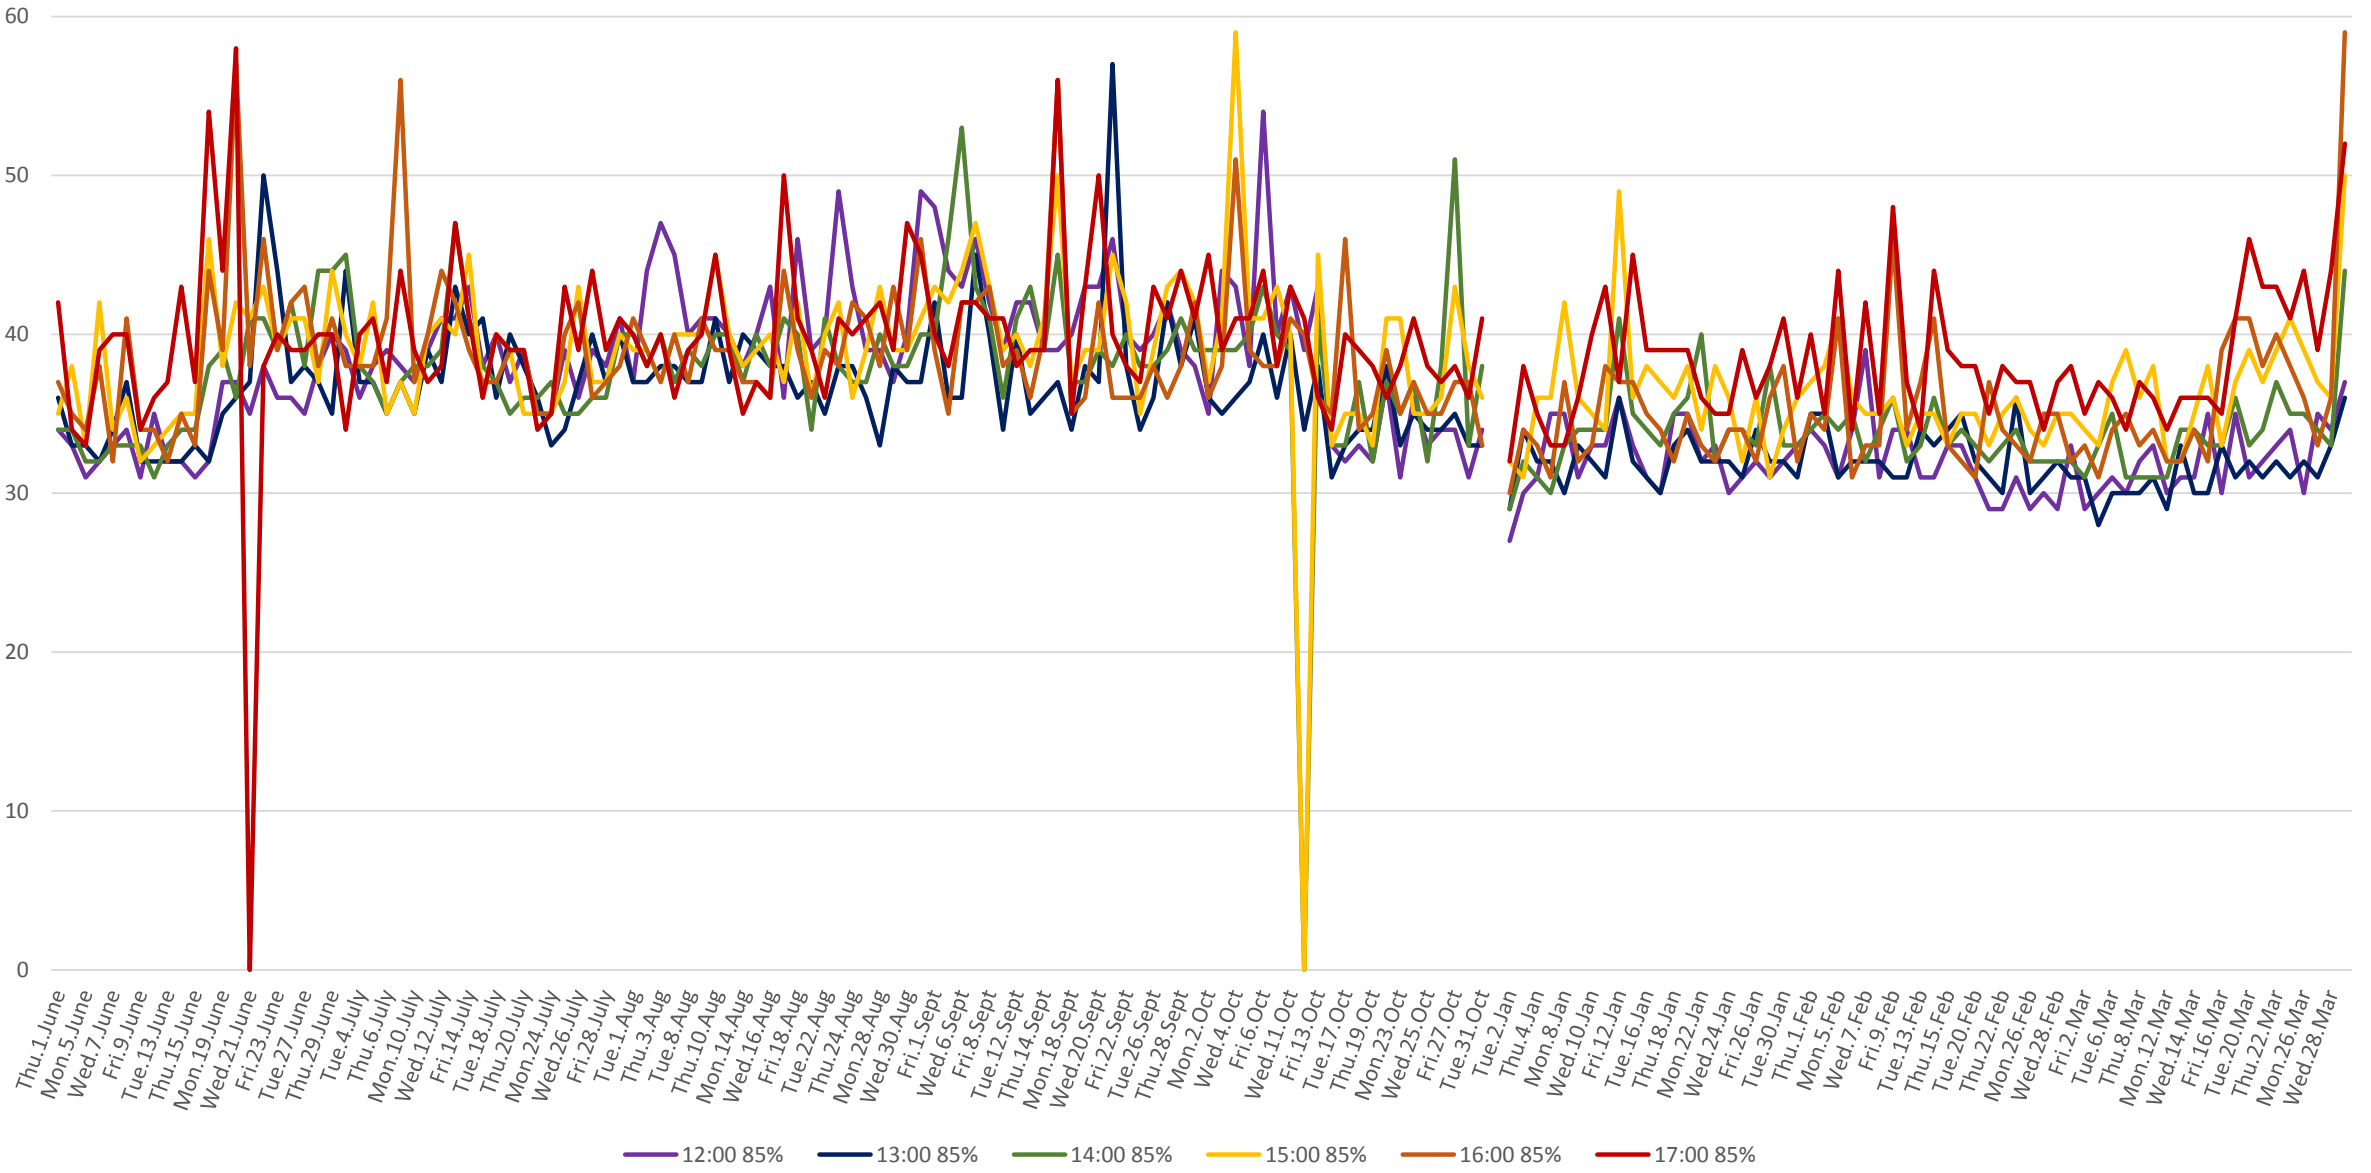

506 Carlton Link Times From Yonge To Parkside Westbound From June to Oct 2017 & Jan to Mar 2018
Weekdays 85th Percentile 6:00 to 11:00 am

506 Carlton Link Times From Yonge To Parkside Westbound From June to Oct 2017 & Jan to Mar 2018
Weekdays 85th Percentile 12:00 to 5:00 pm

506 Carlton Link Times From Yonge To Parkside Westbound From June to Oct 2017 & Jan to Mar 2018
Weekdays 85th Percentile 6:00 to 11:00 pm

506 Carlton Link Times From Yonge To Parkside Westbound From June to Oct 2017 & Jan to Mar 2018
Weekdays 50th Percentile 6:00 to 11:00 am

506 Carlton Link Times From Yonge To Parkside Westbound From June to Oct 2017 & Jan to Mar 2018
Weekdays 50th Percentile 12:00 to 5:00 pm

506 Carlton Link Times From Yonge To Parkside Westbound From June to Oct 2017 & Jan to Mar 2018
Weekdays 50th Percentile 6:00 to 11:00 pm

506 Carlton Link Times From Yonge To Parkside Westbound From June to Oct 2017 & Jan to Mar 2018 Weekdays 8:00 to 9:00 am

506 Carlton Link Times From Yonge To Parkside Westbound From June to Oct 2017 & Jan to Mar 2018 Weekdays 1:00 to 2:00 pm