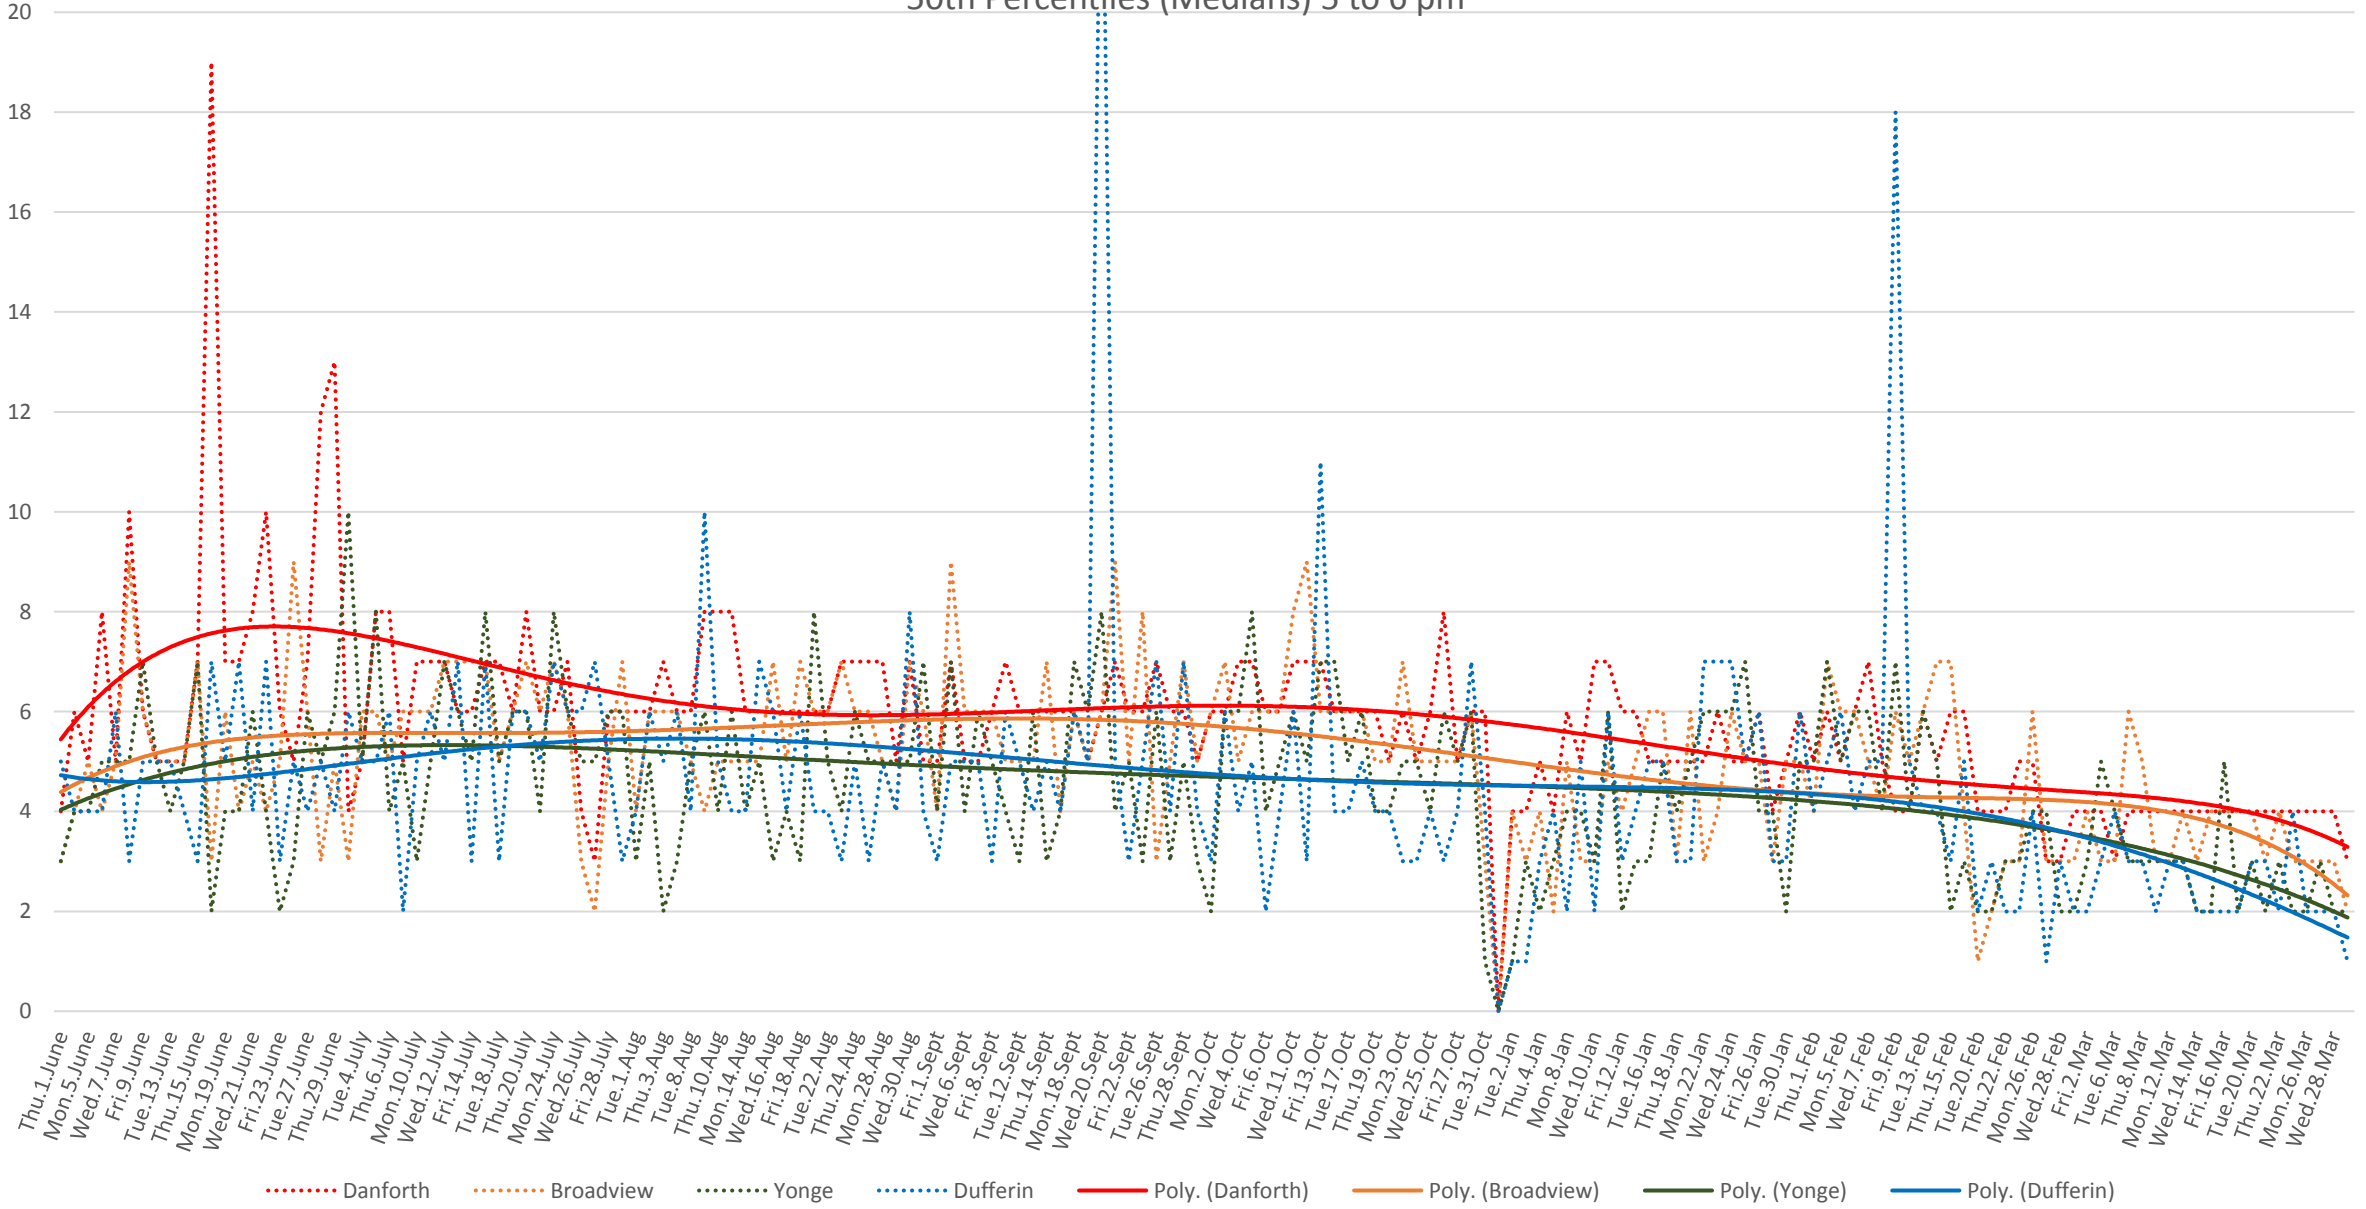

506 Carlton Headways Westbound From June 2017 to March 2018
50th Percentiles (Medians) 8 to 9 am

506 Carlton Headways Westbound From June 2017 to March 2018
85th Percentiles 8 to 9 am

506 Carlton Headways Westbound From June 2017 to March 2018
100th Percentiles (Maxima) 8 to 9 am

506 Carlton Headways Westbound From June 2017 to March 2018

25th Percentiles 8 to 9 am

506 Carlton Headways Westbound From June 2017 to March 2018
50th Percentiles (Medians) 1 to 2 pm

506 Carlton Headways Westbound From June 2017 to March 2018

85th Percentiles 1 to 2 pm

506 Carlton Headways Westbound From June 2017 to March 2018
25th Percentiles 1 to 2 pm

506 Carlton Headways Westbound From June 2017 to March 2018
50th Percentiles (Medians) 5 to 6 pm

506 Carlton Headways Westbound From June 2017 to March 2018
85th Percentiles 8 to 9 pm

506 Carlton Headways Westbound From June 2017 to March 2018
100th Percentiles (Maxima) 8 to 9 pm

506 Carlton Headways Westbound From June 2017 to March 2018
25th Percentiles 8 to 9 pm