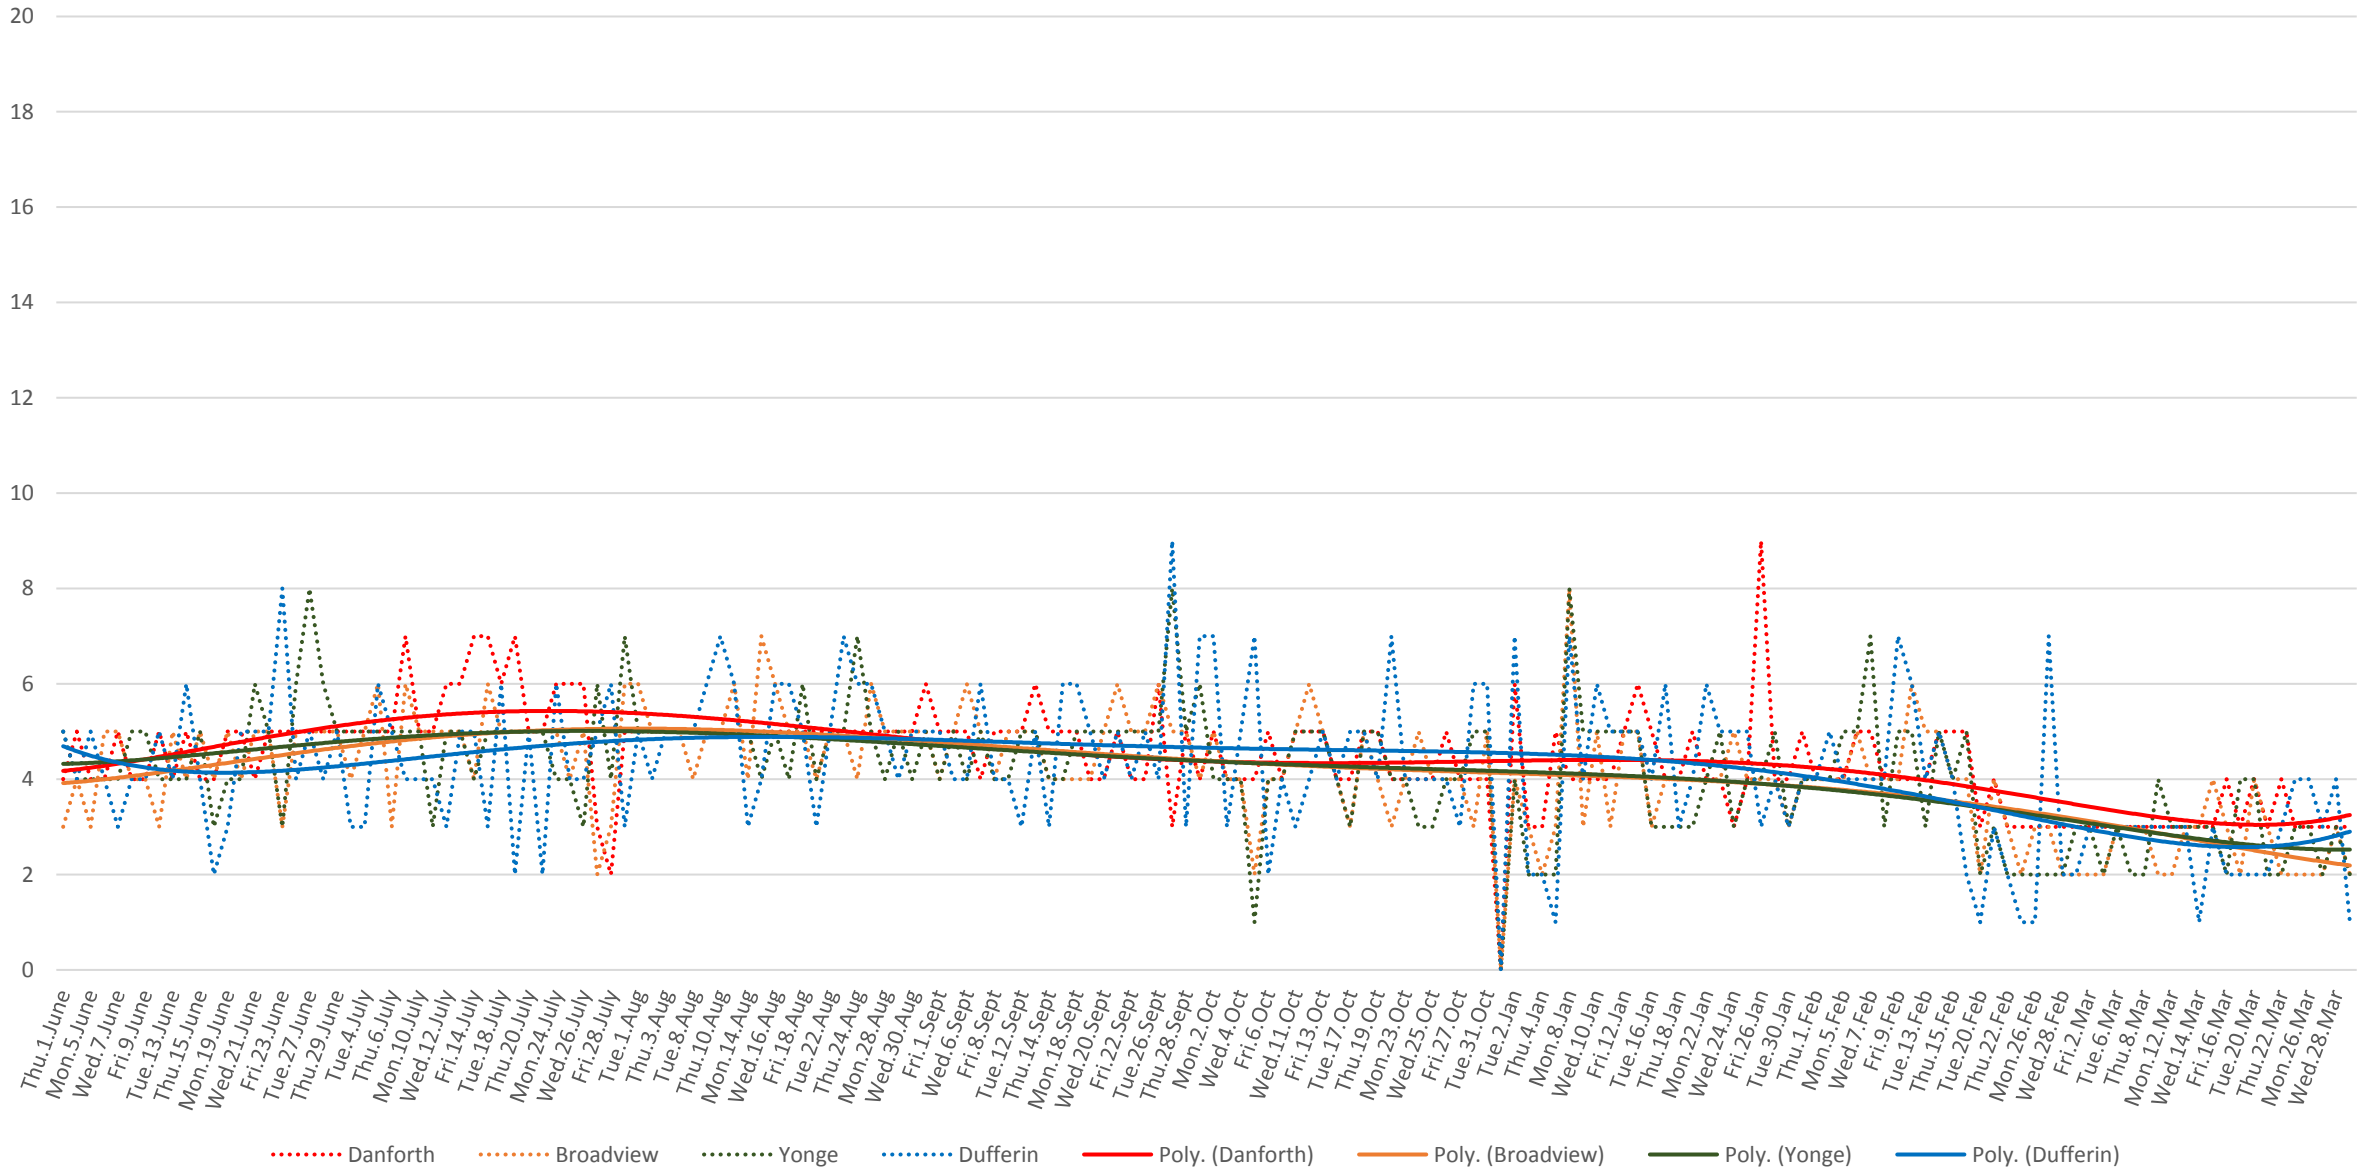

506 Carlton Headways Westbound From June 2017 to March 2018
50th Percentiles (Medians) 8 to 9 am

506 Carlton Headways Westbound From June 2017 to March 2018
85th Percentiles 8 to 9 am

506 Carlton Headways Westbound From June 2017 to March 2018
100th Percentiles (Maxima) 8 to 9 am

506 Carlton Headways Westbound From June 2017 to March 2018

25th Percentiles 8 to 9 am

506 Carlton Headways Westbound From June 2017 to March 2018
50th Percentiles (Medians) 1 to 2 pm

506 Carlton Headways Westbound From June 2017 to March 2018

85th Percentiles 1 to 2 pm

506 Carlton Headways Westbound From June 2017 to March 2018
25th Percentiles 1 to 2 pm

506 Carlton Headways Westbound From June 2017 to March 2018
50th Percentiles (Medians) 5 to 6 pm

506 Carlton Headways Westbound From June 2017 to March 2018
85th Percentiles 8 to 9 pm

506 Carlton Headways Westbound From June 2017 to March 2018
100th Percentiles (Maxima) 8 to 9 pm

506 Carlton Headways Westbound From June 2017 to March 2018
25th Percentiles 8 to 9 pm