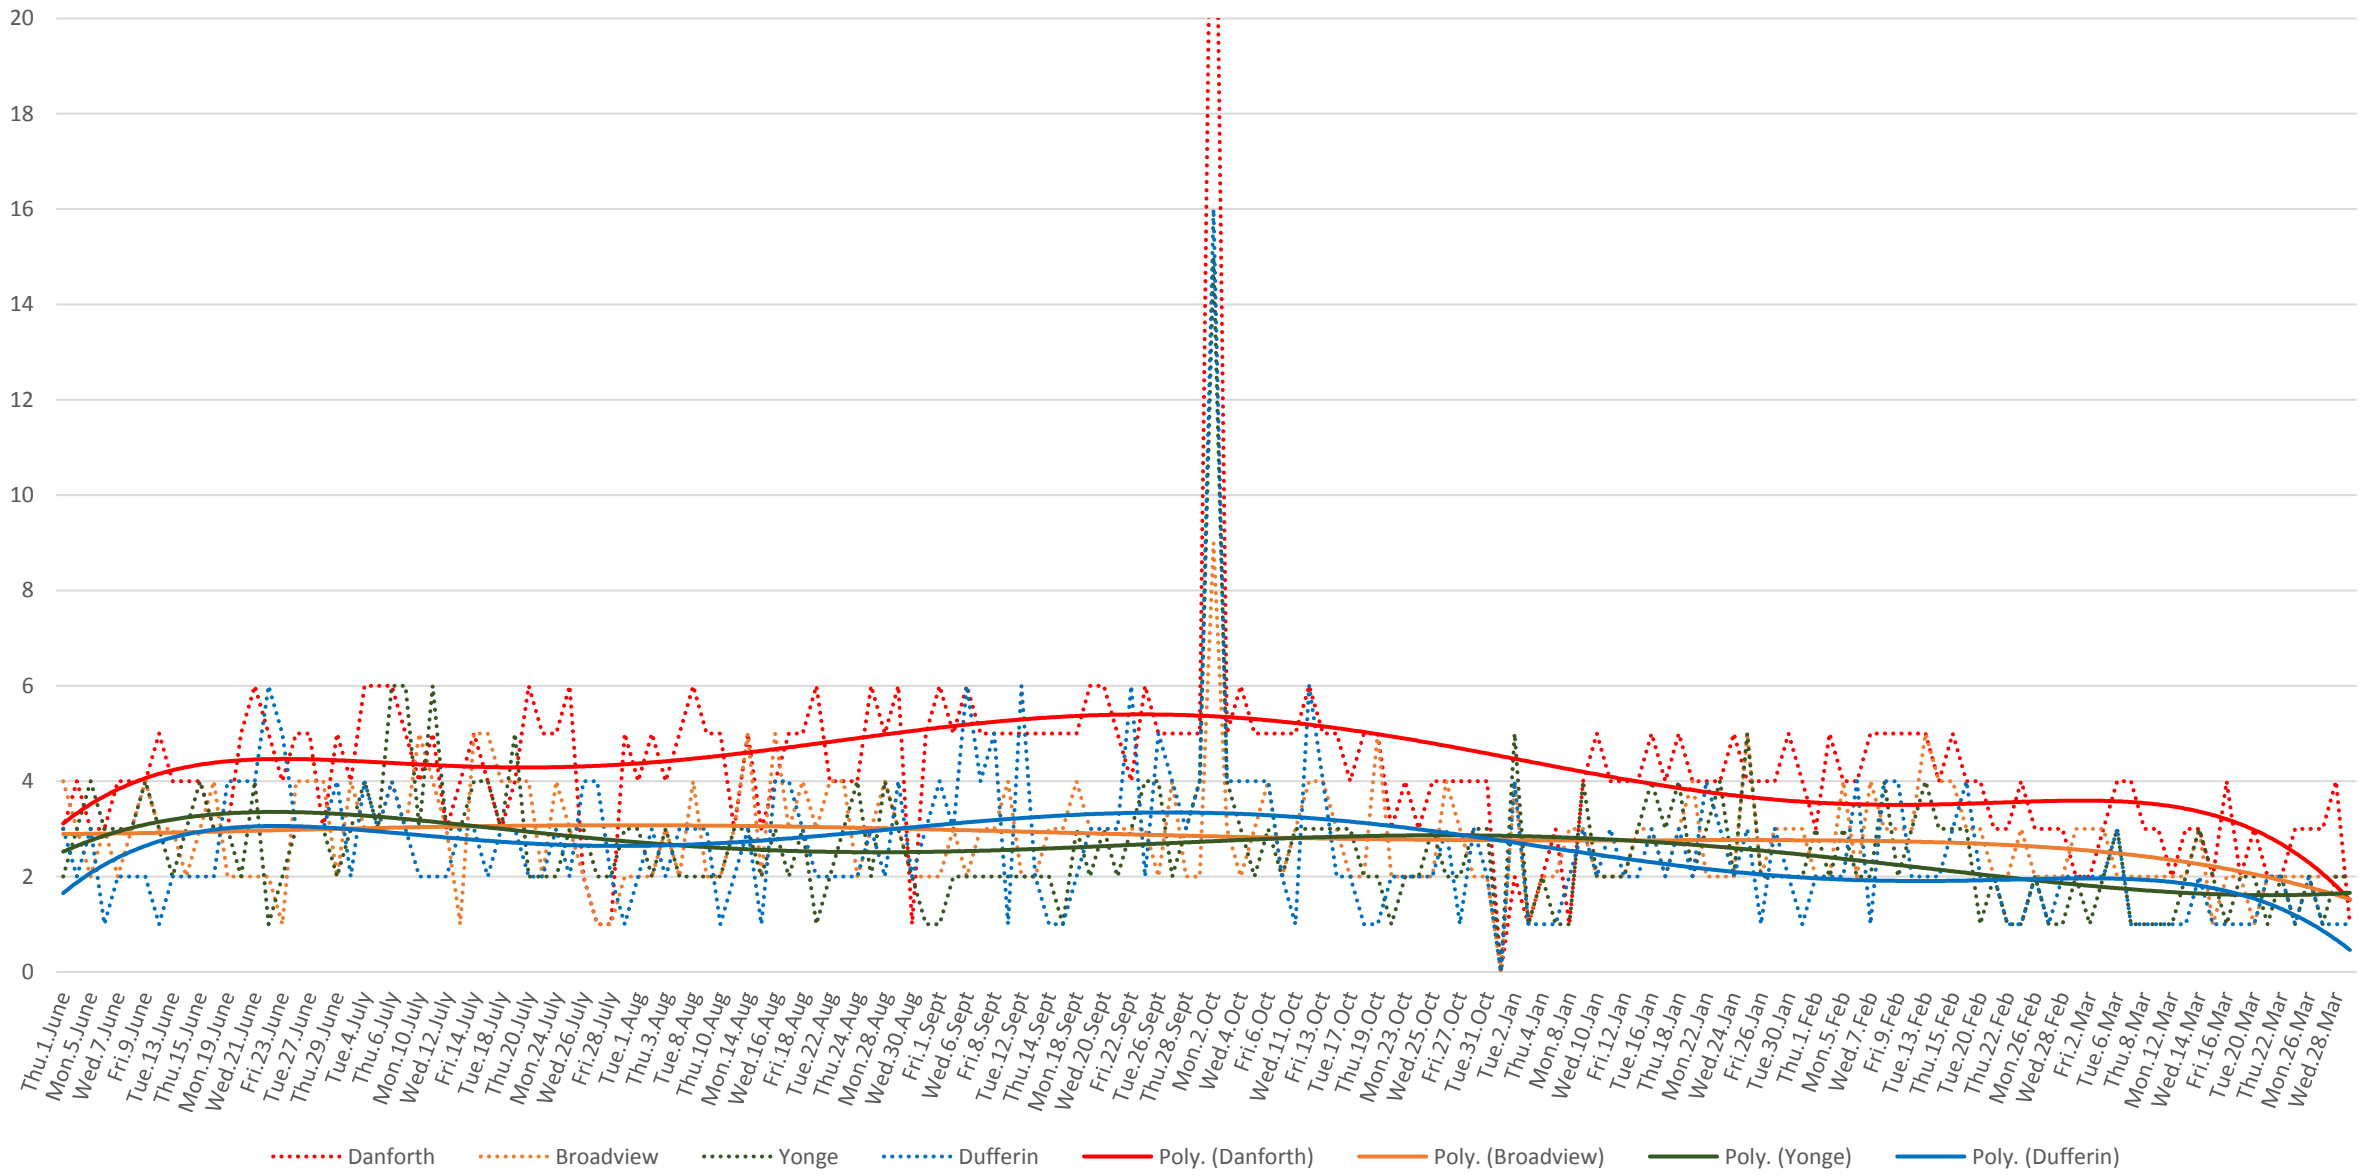

506 Carlton Headways Westbound From June 2017 to March 2018
50th Percentiles (Medians) 8 to 9 am

506 Carlton Headways Westbound From June 2017 to March 2018
85th Percentiles 8 to 9 am

506 Carlton Headways Westbound From June 2017 to March 2018
100th Percentiles (Maxima) 8 to 9 am

506 Carlton Headways Westbound From June 2017 to March 2018

25th Percentiles 8 to 9 am

506 Carlton Headways Westbound From June 2017 to March 2018
50th Percentiles (Medians) 1 to 2 pm

506 Carlton Headways Westbound From June 2017 to March 2018

85th Percentiles 1 to 2 pm

506 Carlton Headways Westbound From June 2017 to March 2018
25th Percentiles 1 to 2 pm

506 Carlton Headways Westbound From June 2017 to March 2018
50th Percentiles (Medians) 5 to 6 pm

506 Carlton Headways Westbound From June 2017 to March 2018
85th Percentiles 8 to 9 pm

506 Carlton Headways Westbound From June 2017 to March 2018
100th Percentiles (Maxima) 8 to 9 pm

506 Carlton Headways Westbound From June 2017 to March 2018
25th Percentiles 8 to 9 pm