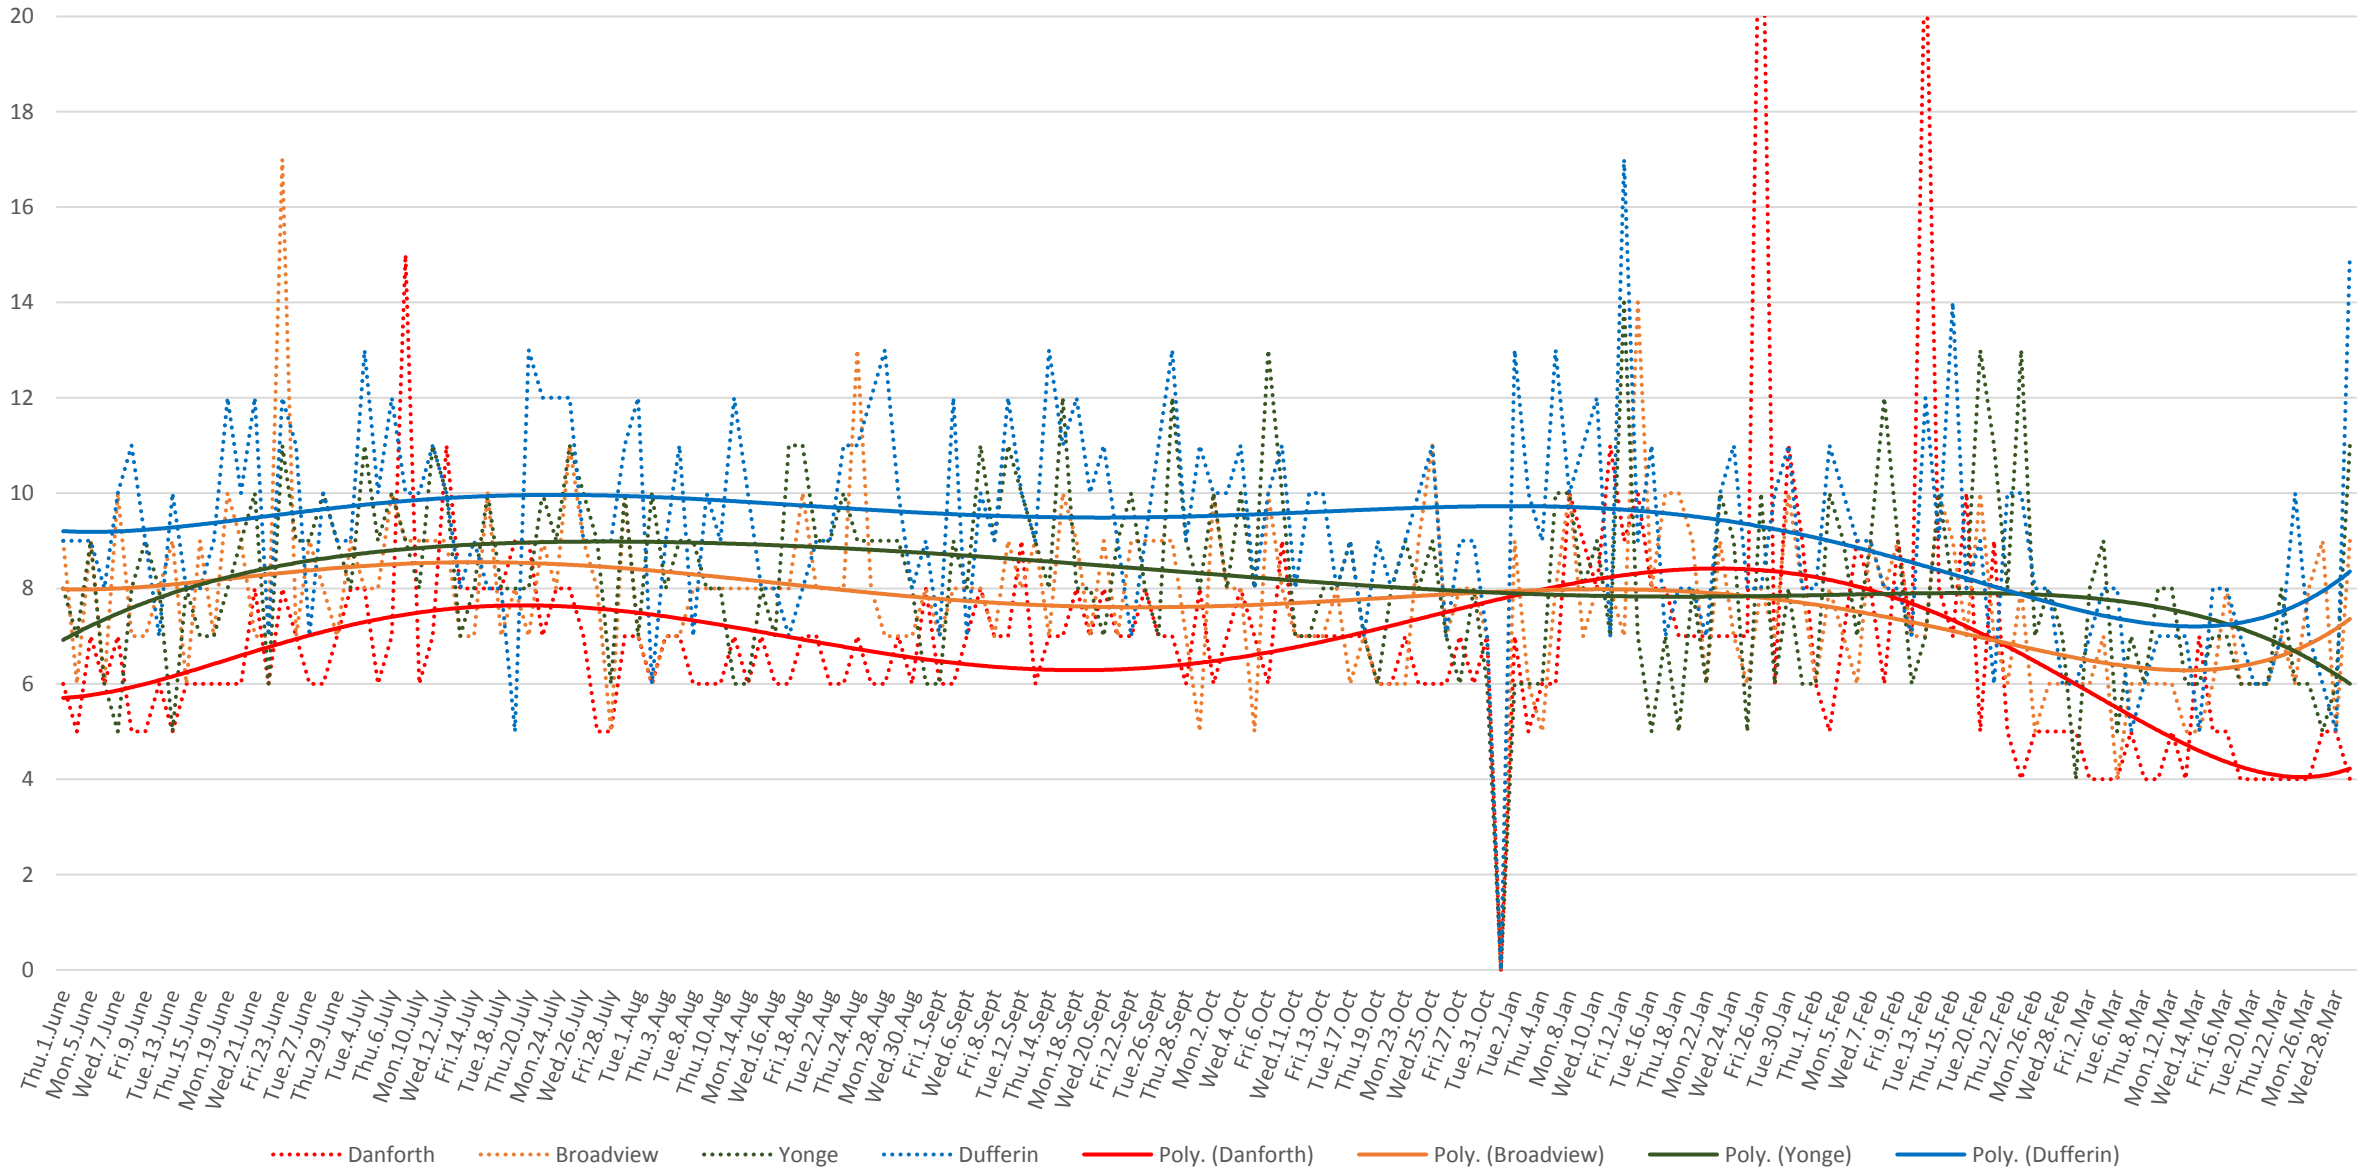

506 Carlton Headways Westbound From June 2017 to March 2018
50th Percentiles (Medians) 8 to 9 am

506 Carlton Headways Westbound From June 2017 to March 2018
85th Percentiles 8 to 9 am

506 Carlton Headways Westbound From June 2017 to March 2018
100th Percentiles (Maxima) 8 to 9 am

506 Carlton Headways Westbound From June 2017 to March 2018

25th Percentiles 8 to 9 am

506 Carlton Headways Westbound From June 2017 to March 2018
50th Percentiles (Medians) 1 to 2 pm

506 Carlton Headways Westbound From June 2017 to March 2018

85th Percentiles 1 to 2 pm

506 Carlton Headways Westbound From June 2017 to March 2018
25th Percentiles 1 to 2 pm

506 Carlton Headways Westbound From June 2017 to March 2018
50th Percentiles (Medians) 5 to 6 pm

506 Carlton Headways Westbound From June 2017 to March 2018
85th Percentiles 8 to 9 pm

506 Carlton Headways Westbound From June 2017 to March 2018
100th Percentiles (Maxima) 8 to 9 pm

506 Carlton Headways Westbound From June 2017 to March 2018
25th Percentiles 8 to 9 pm