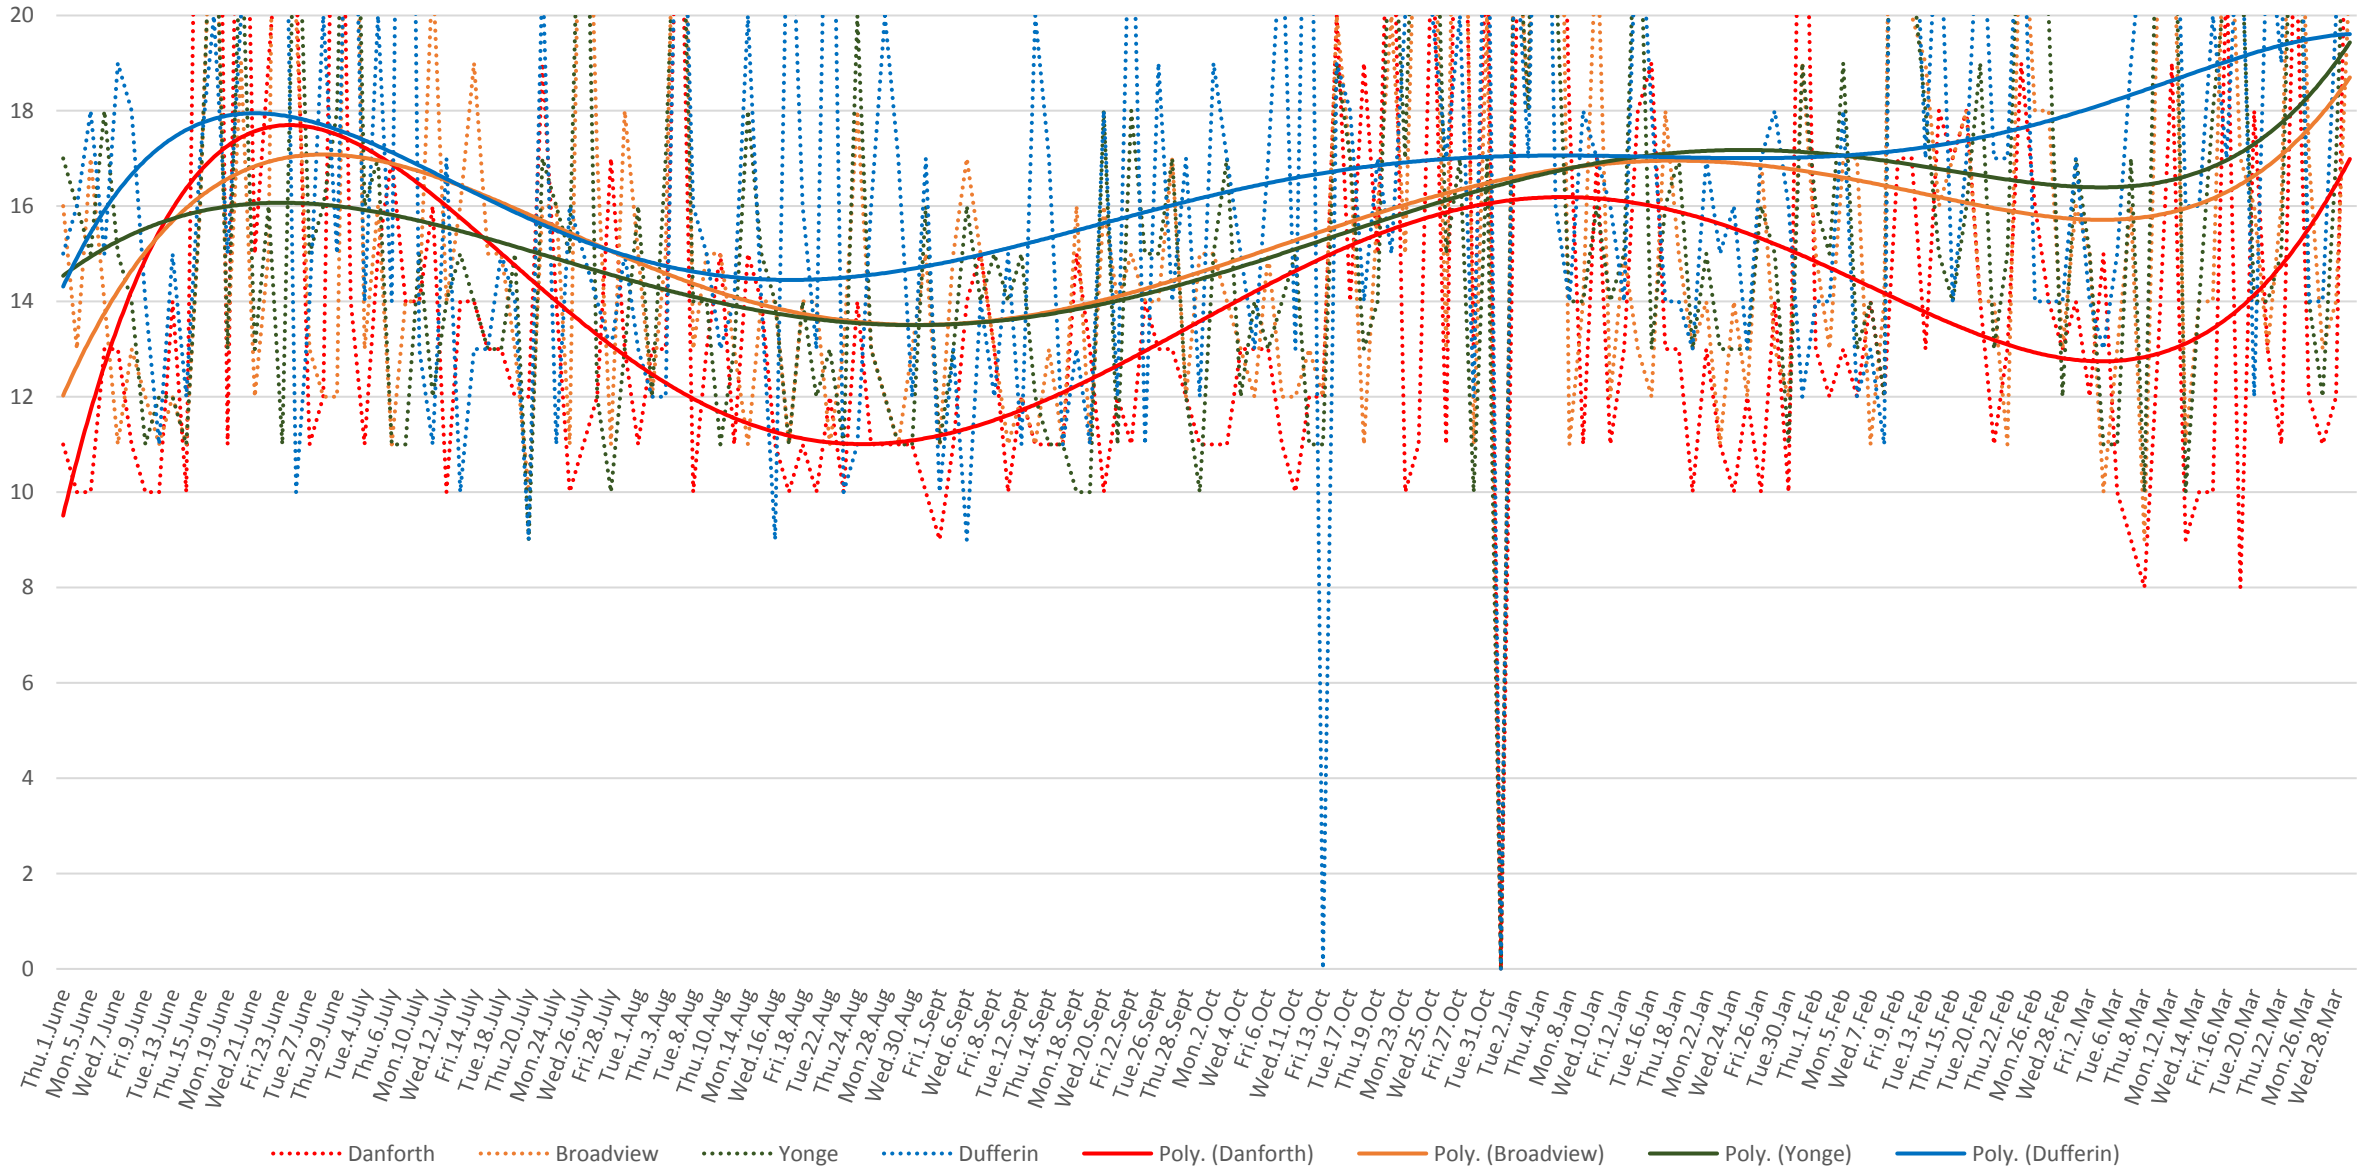

506 Carlton Headways Westbound From June 2017 to March 2018

25th Percentiles 8 to 9 am

506 Carlton Headways Westbound From June 2017 to March 2018
50th Percentiles (Medians) 1 to 2 pm

506 Carlton Headways Westbound From June 2017 to March 2018

100th Percentiles (Maxima) 1 to 2 pm

..... Danforth Broadview Yonge Dufferin — Poly. (Danforth) — Poly. (Broadview) — Poly. (Yonge) — Poly. (Dufferin)

506 Carlton Headways Westbound From June 2017 to March 2018

25th Percentiles 5 to 6 pm

..... Danforth
 Broadview
 Yonge
 Dufferin
 ——— Poly. (Danforth)
 ——— Poly. (Broadview)
 ——— Poly. (Yonge)
 ——— Poly. (Dufferin)

506 Carlton Headways Westbound From June 2017 to March 2018
50th Percentiles (Medians) 8 to 9 pm

506 Carlton Headways Westbound From June 2017 to March 2018
85th Percentiles 8 to 9 pm

506 Carlton Headways Westbound From June 2017 to March 2018
100th Percentiles (Maxima) 8 to 9 pm

506 Carlton Headways Westbound From June 2017 to March 2018
25th Percentiles 8 to 9 pm