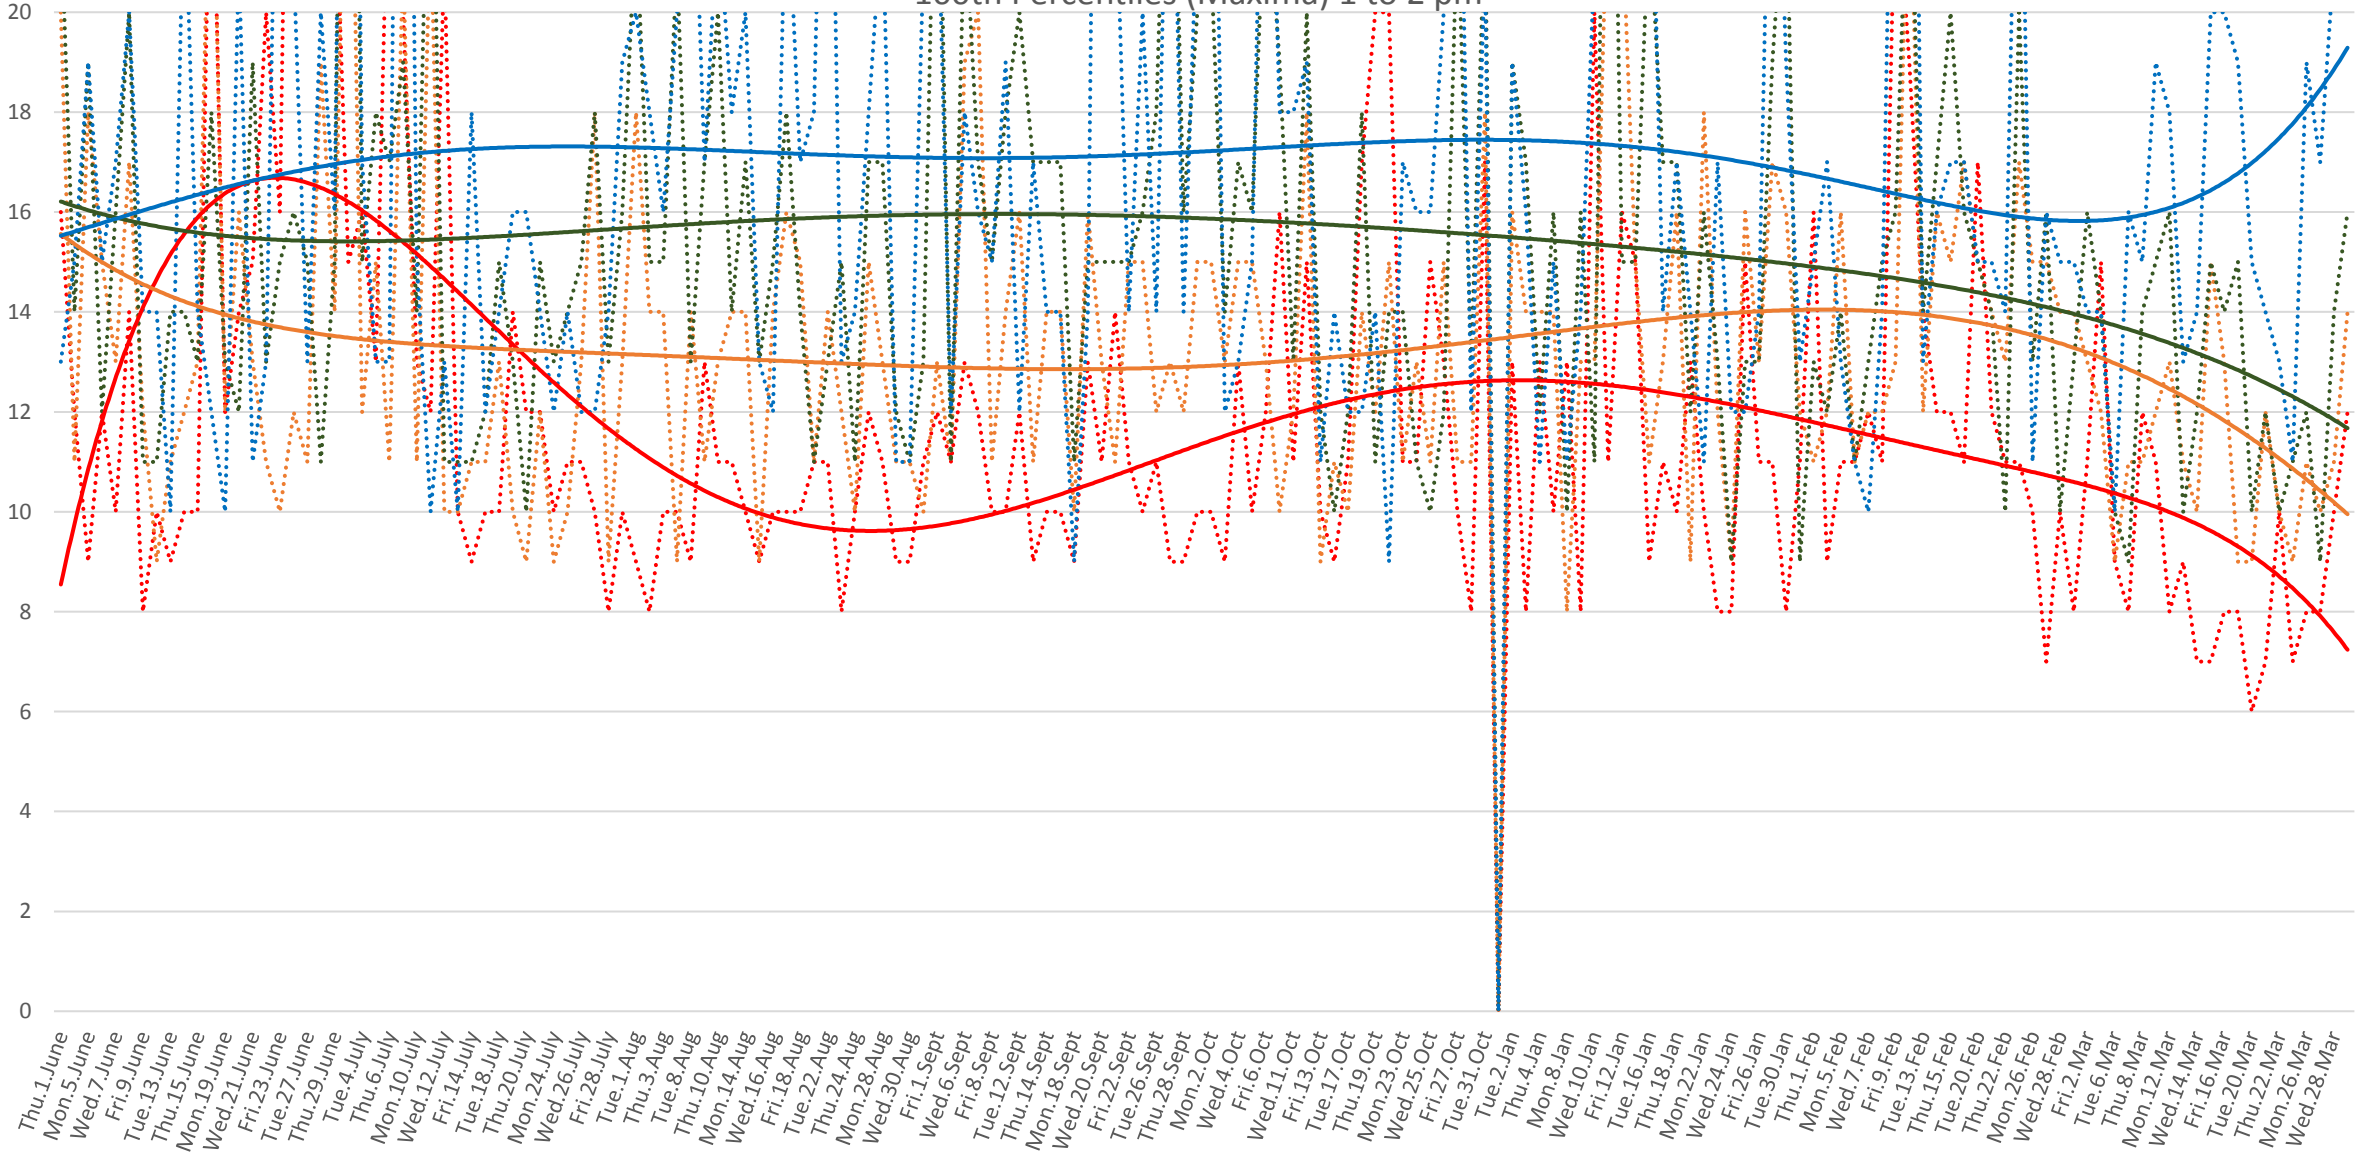

506 Carlton Headways Westbound From June 2017 to March 2018

100th Percentiles (Maxima) 1 to 2 pm

..... Danforth   ..... Broadview   ..... Yonge   ..... Dufferin   — Poly. (Danforth)   — Poly. (Broadview)   — Poly. (Yonge)   — Poly. (Dufferin)