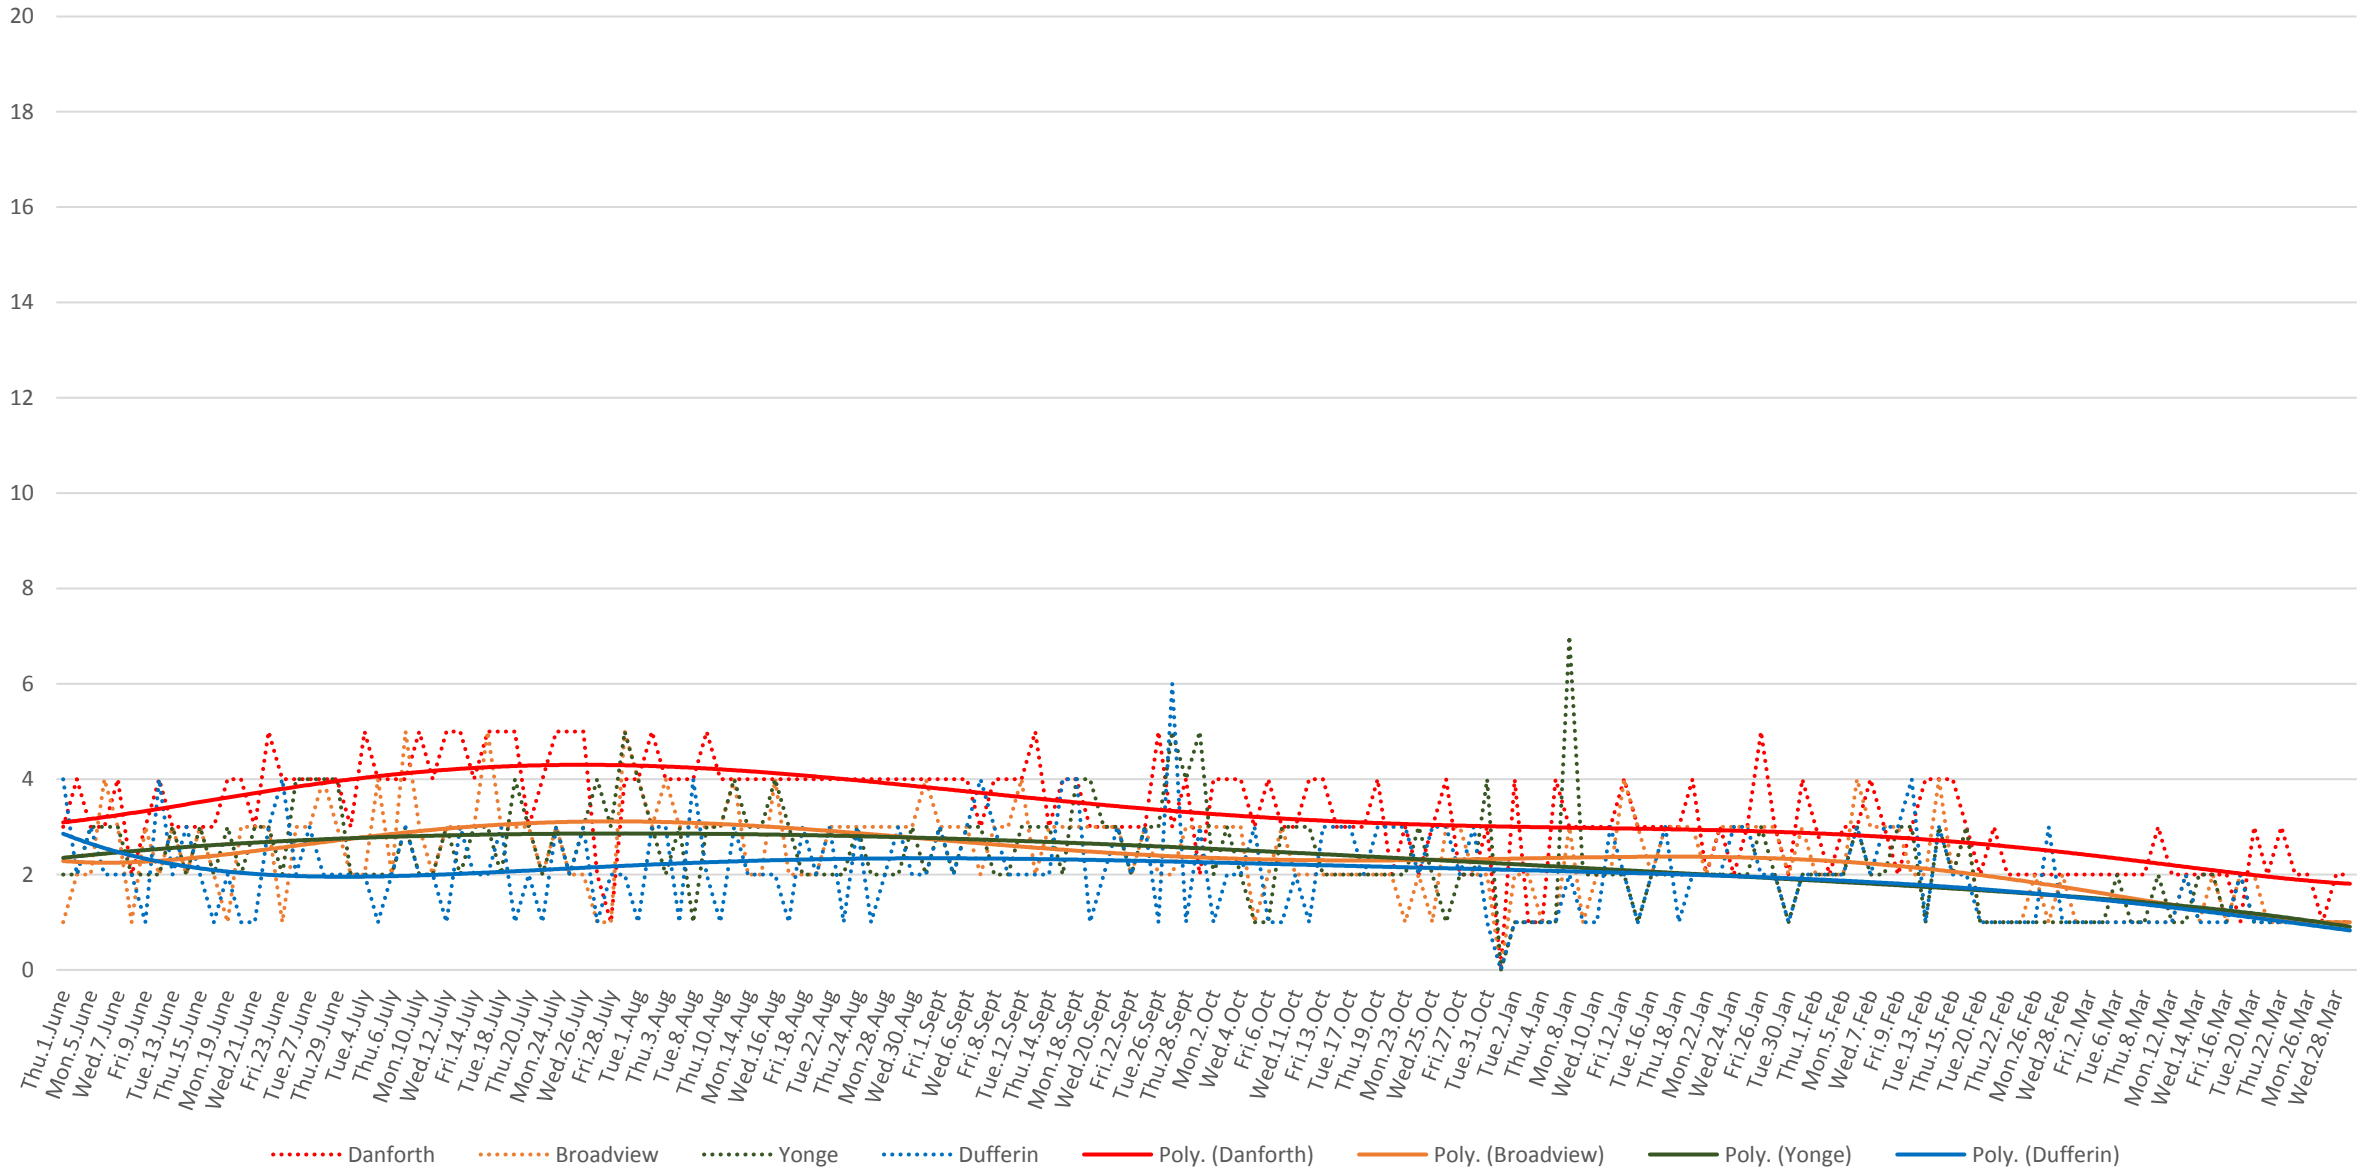

506 Carlton Headways Westbound From June 2017 to March 2018
50th Percentiles (Medians) 8 to 9 am

506 Carlton Headways Westbound From June 2017 to March 2018
85th Percentiles 8 to 9 am

506 Carlton Headways Westbound From June 2017 to March 2018
100th Percentiles (Maxima) 8 to 9 am

506 Carlton Headways Westbound From June 2017 to March 2018

25th Percentiles 8 to 9 am

506 Carlton Headways Westbound From June 2017 to March 2018
50th Percentiles (Medians) 1 to 2 pm

506 Carlton Headways Westbound From June 2017 to March 2018

85th Percentiles 1 to 2 pm

506 Carlton Headways Westbound From June 2017 to March 2018
25th Percentiles 1 to 2 pm

506 Carlton Headways Westbound From June 2017 to March 2018
50th Percentiles (Medians) 5 to 6 pm

506 Carlton Headways Westbound From June 2017 to March 2018
85th Percentiles 8 to 9 pm

506 Carlton Headways Westbound From June 2017 to March 2018
100th Percentiles (Maxima) 8 to 9 pm

506 Carlton Headways Westbound From June 2017 to March 2018
25th Percentiles 8 to 9 pm