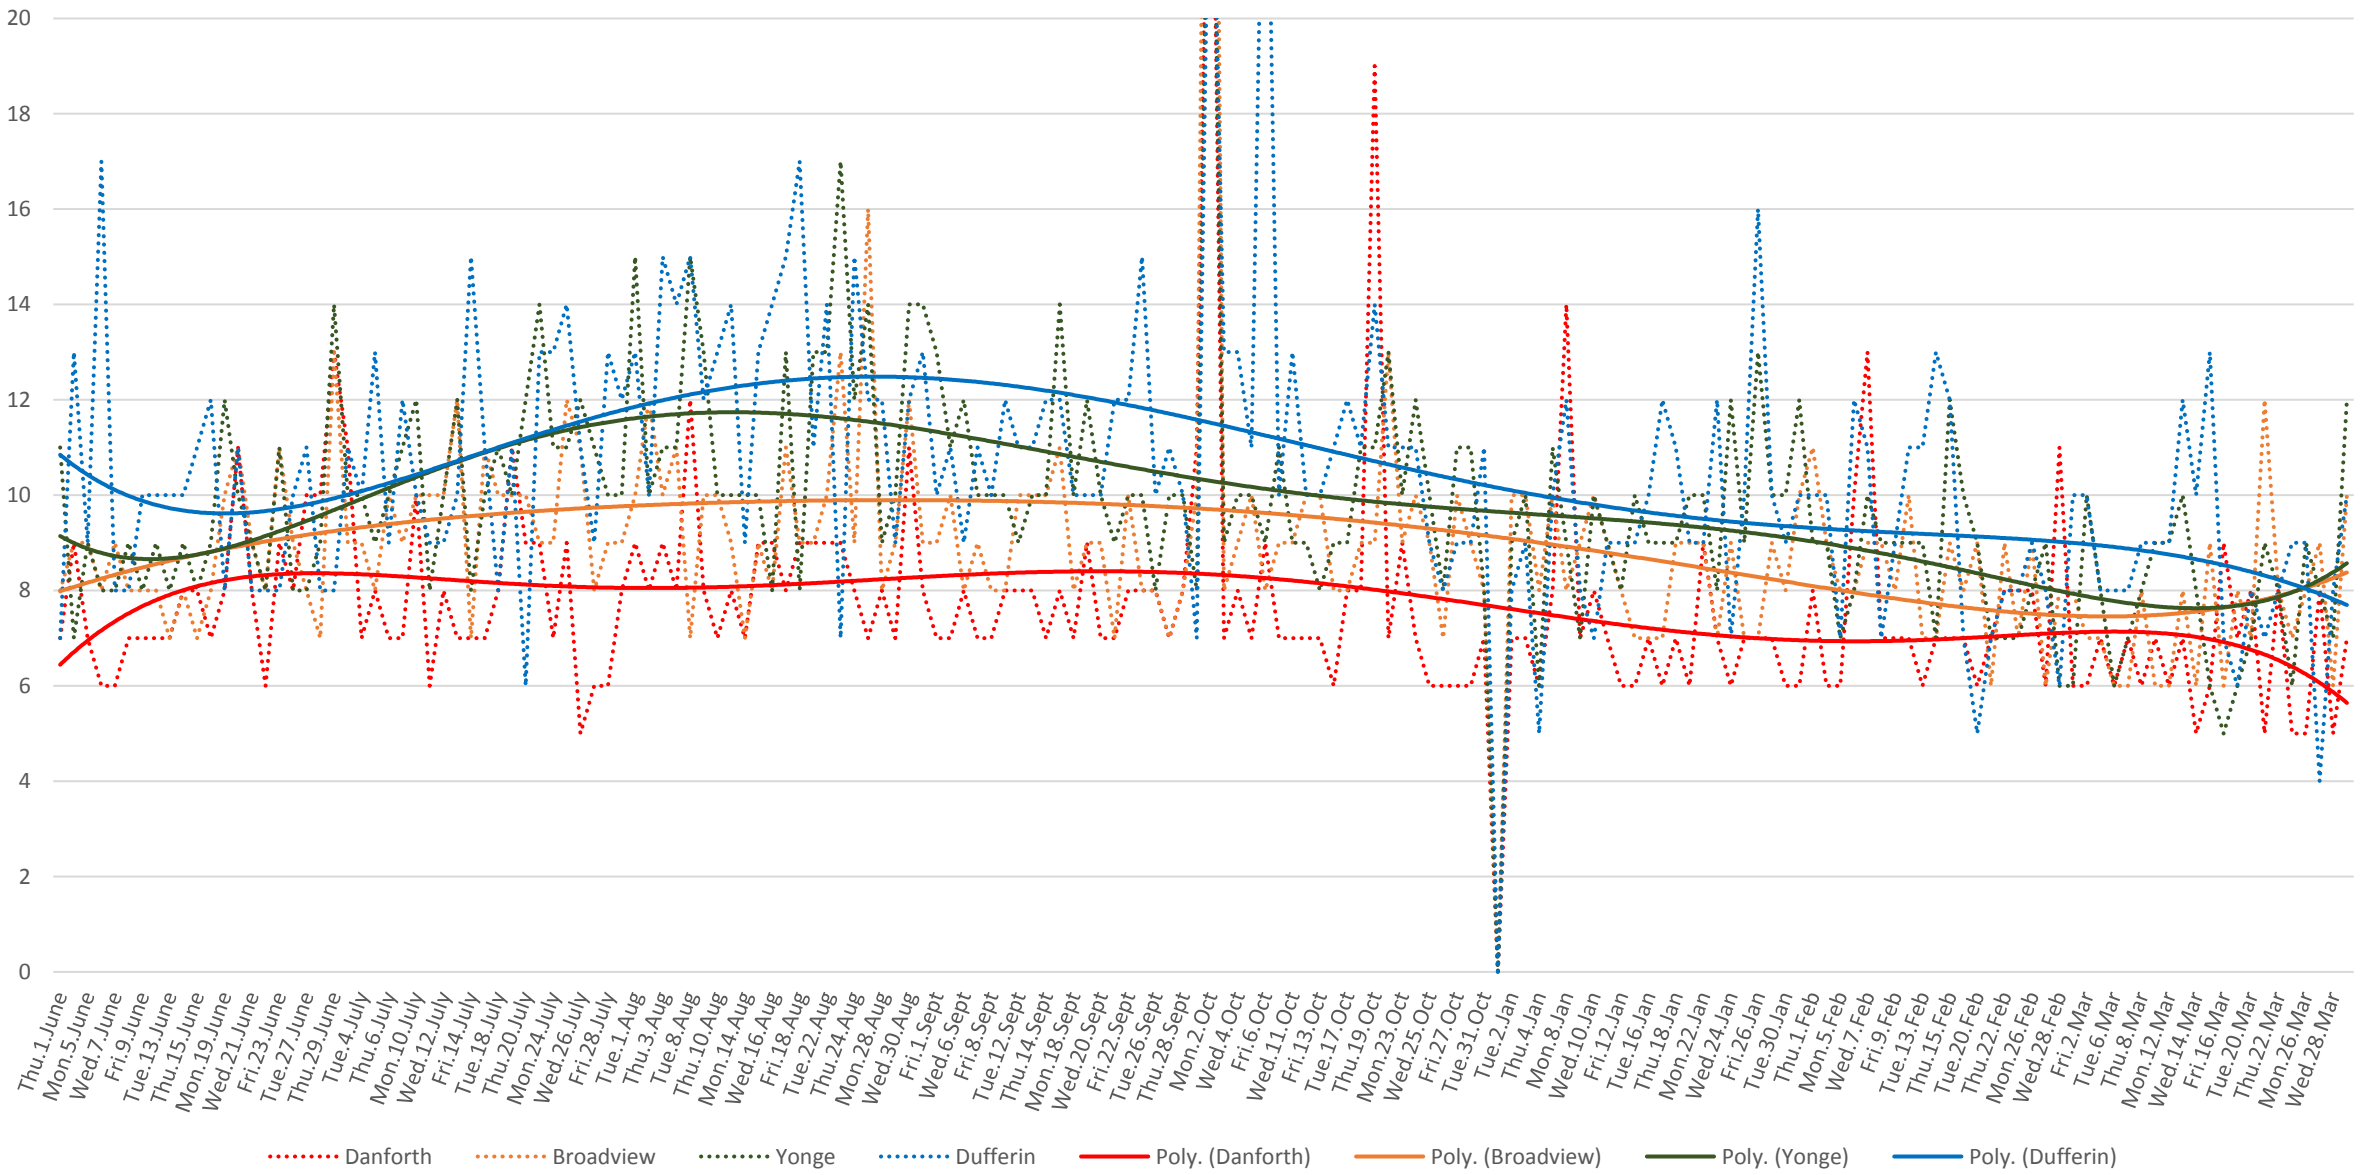

506 Carlton Headways Westbound From June 2017 to March 2018
50th Percentiles (Medians) 8 to 9 am

506 Carlton Headways Westbound From June 2017 to March 2018
85th Percentiles 8 to 9 am

506 Carlton Headways Westbound From June 2017 to March 2018
100th Percentiles (Maxima) 8 to 9 am

506 Carlton Headways Westbound From June 2017 to March 2018

25th Percentiles 8 to 9 am

506 Carlton Headways Westbound From June 2017 to March 2018
50th Percentiles (Medians) 1 to 2 pm

506 Carlton Headways Westbound From June 2017 to March 2018

85th Percentiles 1 to 2 pm

506 Carlton Headways Westbound From June 2017 to March 2018
25th Percentiles 1 to 2 pm

506 Carlton Headways Westbound From June 2017 to March 2018
50th Percentiles (Medians) 5 to 6 pm

506 Carlton Headways Westbound From June 2017 to March 2018
85th Percentiles 8 to 9 pm

506 Carlton Headways Westbound From June 2017 to March 2018
100th Percentiles (Maxima) 8 to 9 pm

506 Carlton Headways Westbound From June 2017 to March 2018
25th Percentiles 8 to 9 pm