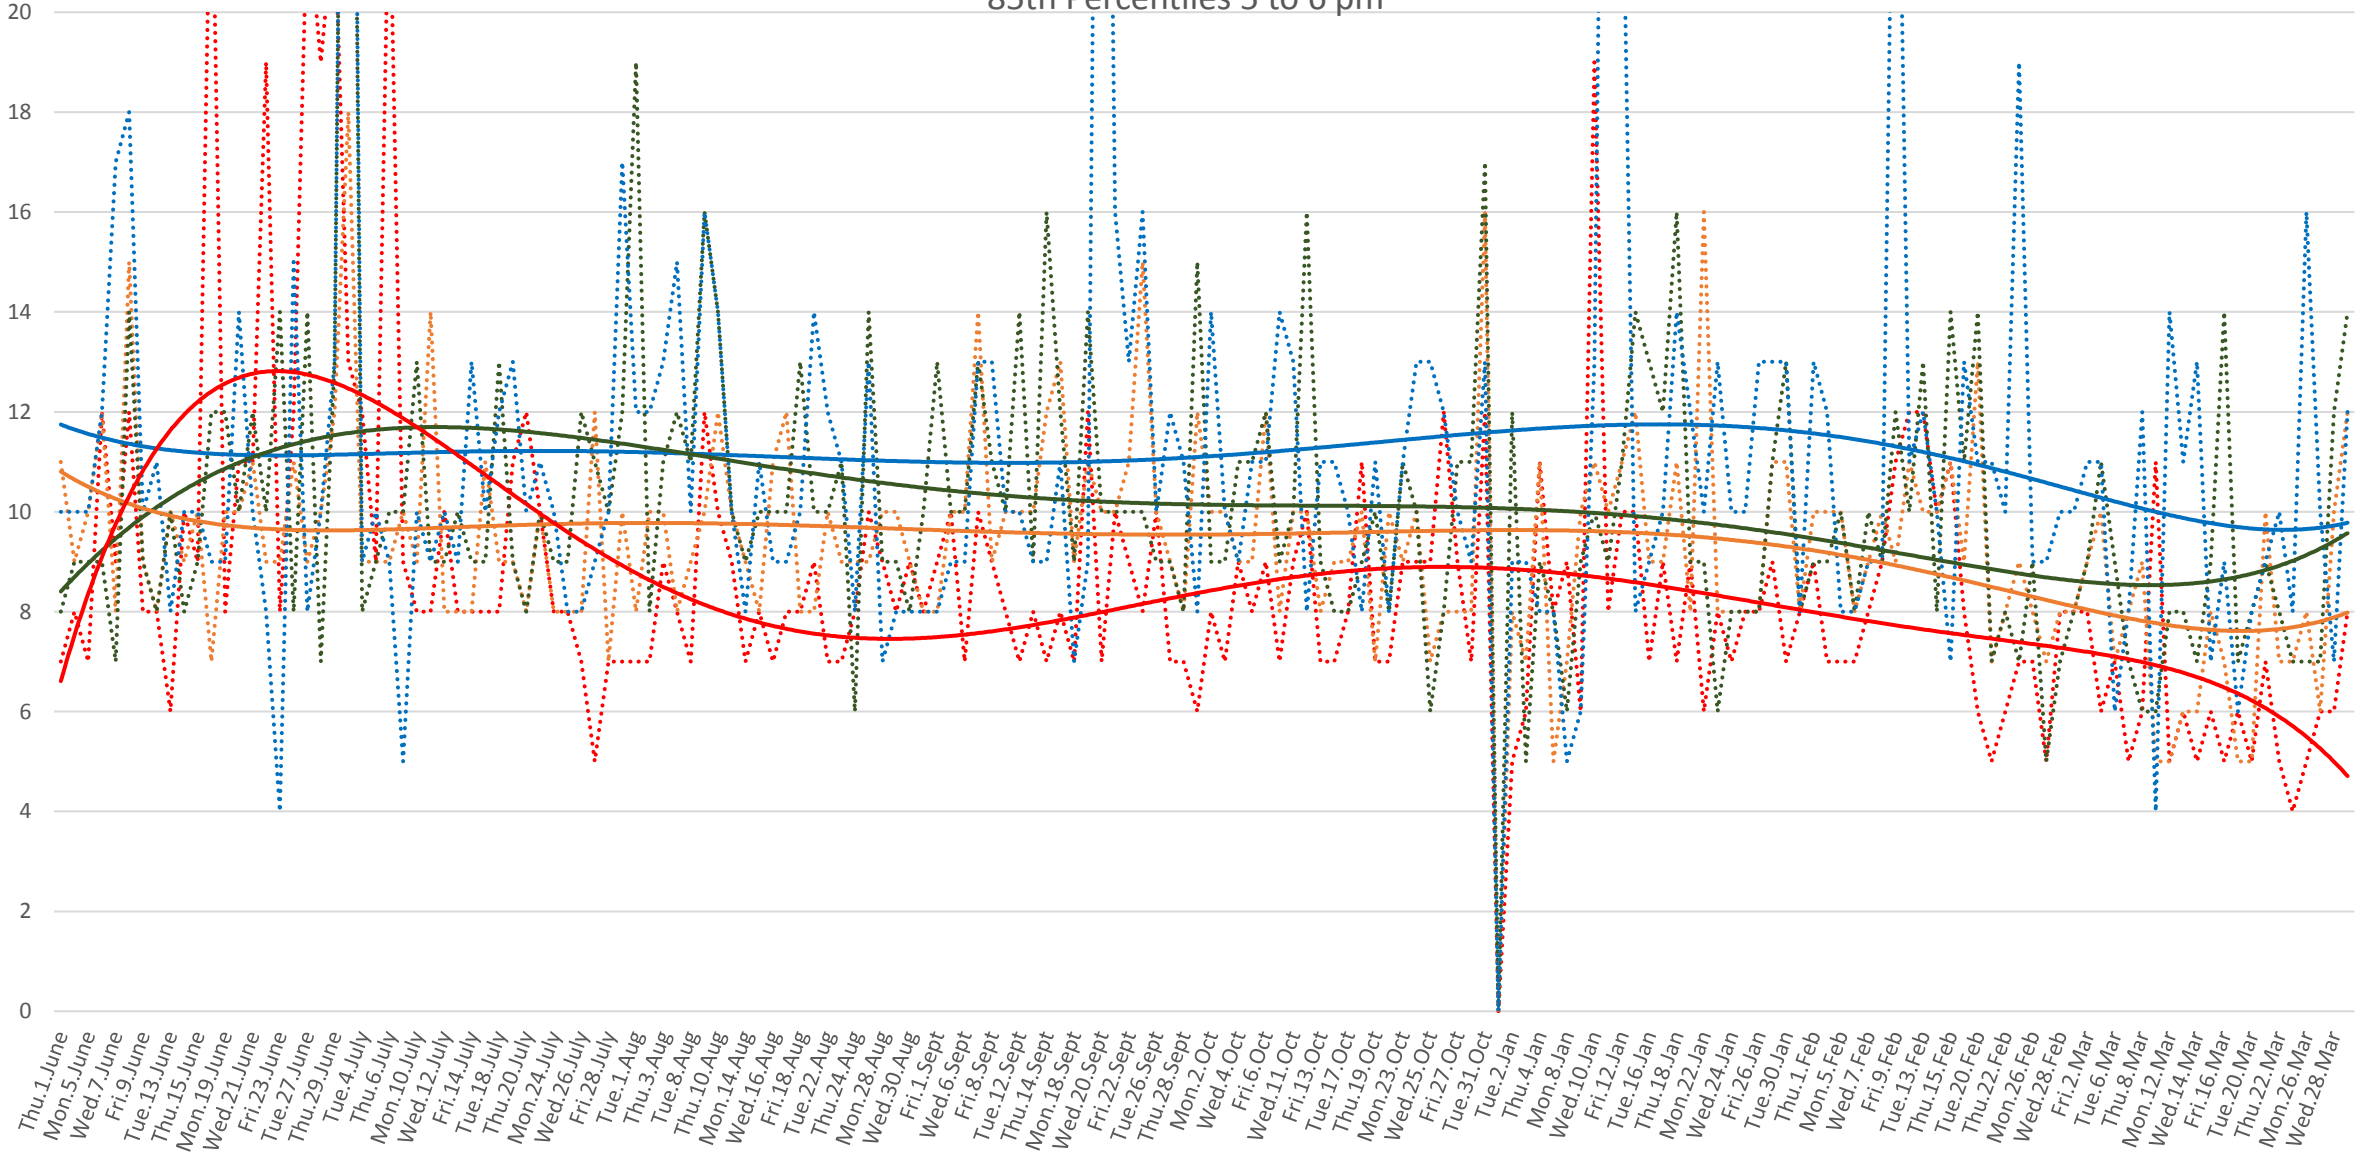

506 Carlton Headways Westbound From June 2017 to March 2018
85th Percentiles 5 to 6 pm

..... Danforth   ..... Broadview   ..... Yonge   ..... Dufferin   — Poly. (Dufferin)   — Poly. (Yonge)   — Poly. (Broadview)   — Poly. (Danforth)