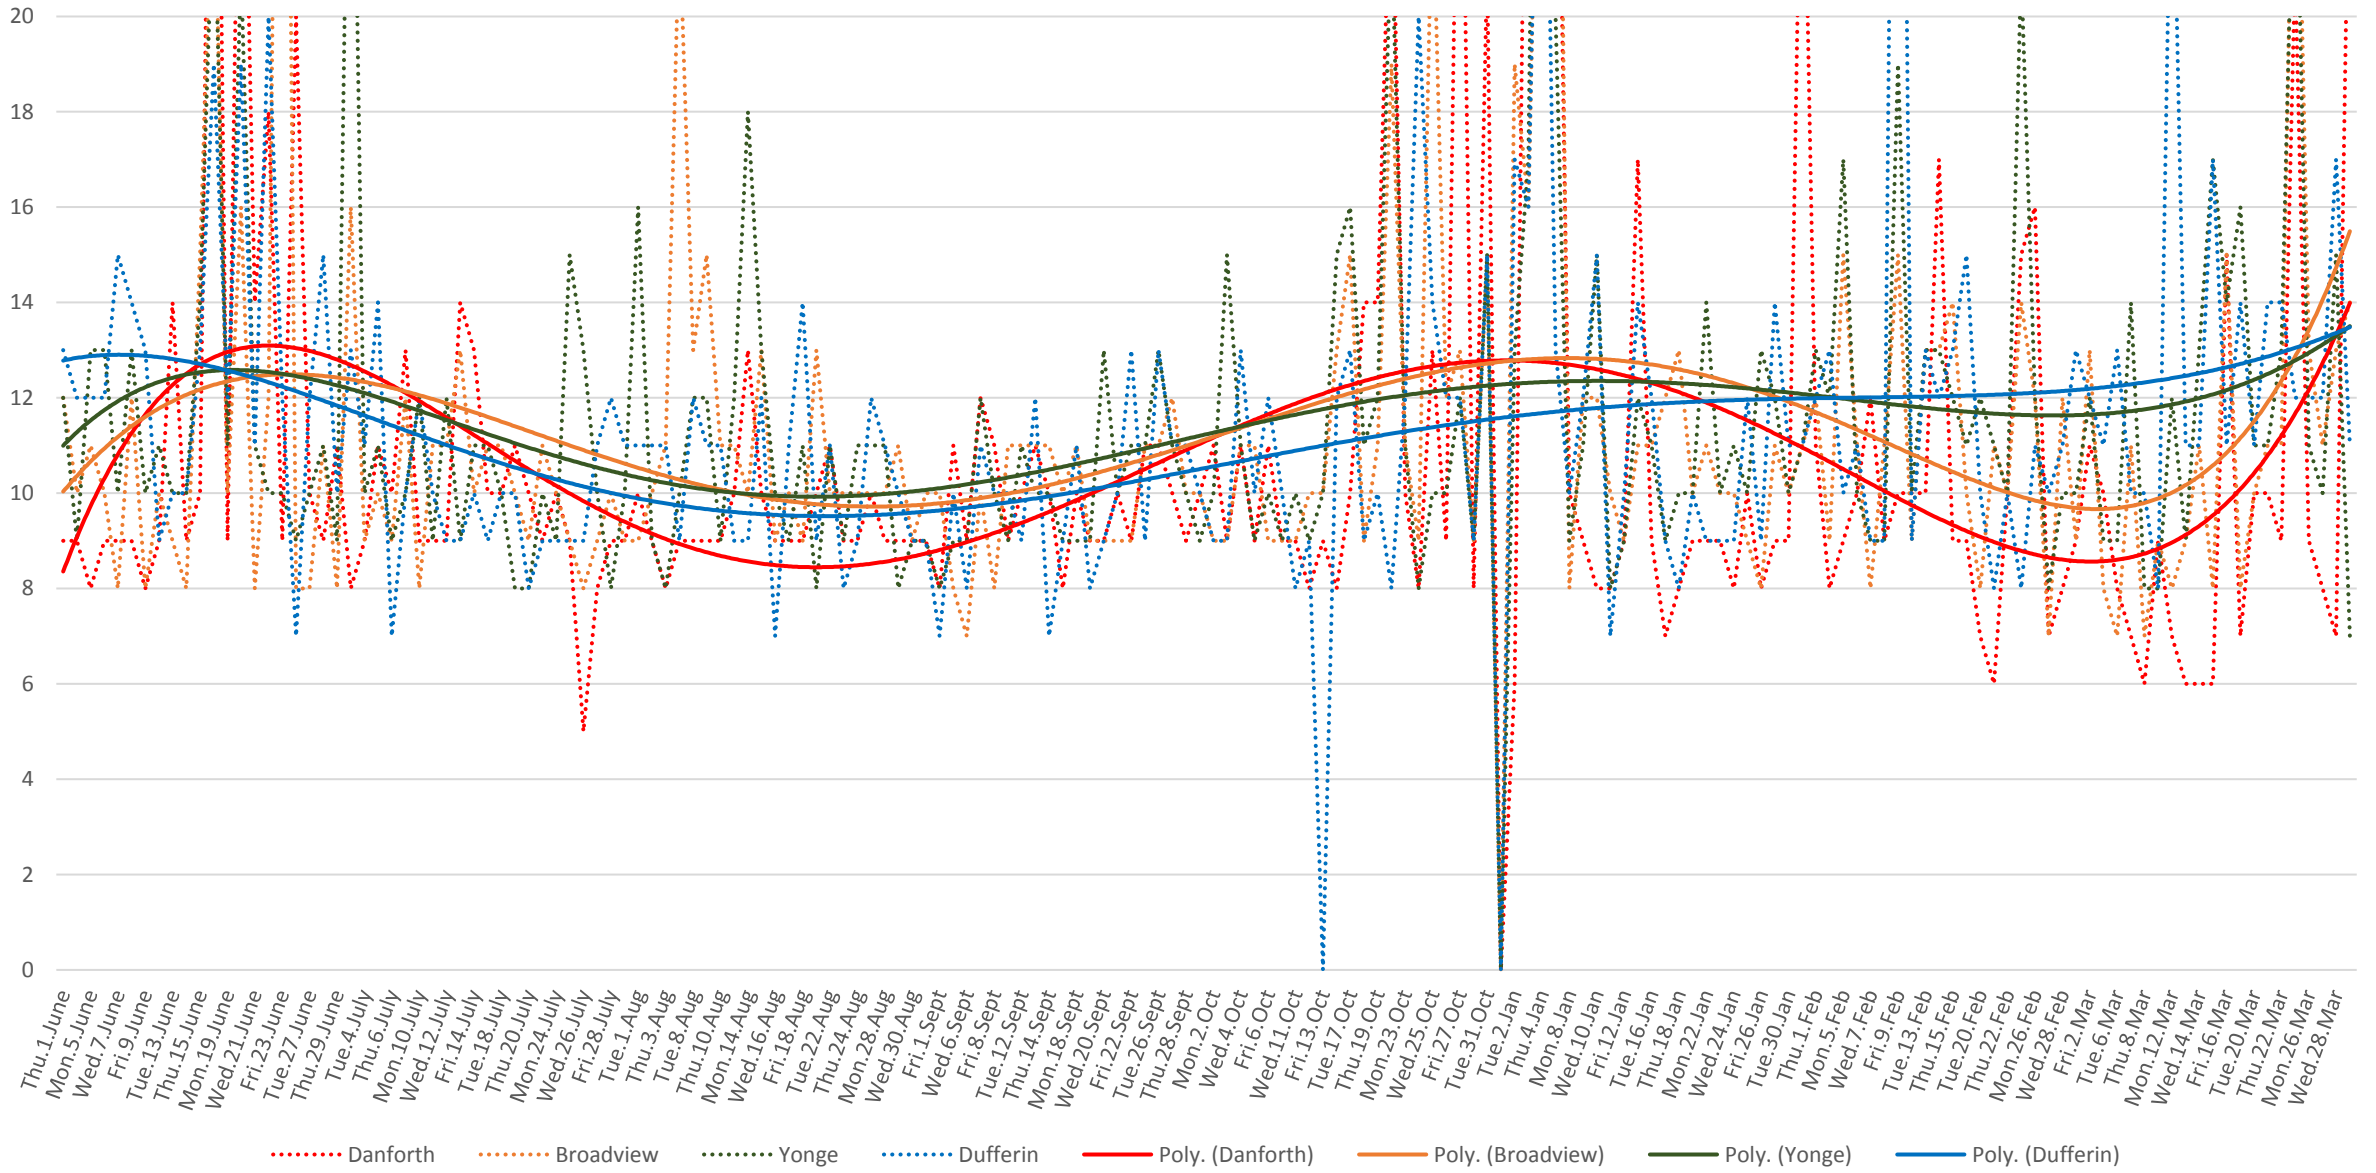

100th Percentiles (Maxima) 1 to 2 pm

..... Danforth Broadview Yonge Dufferin — Poly. (Danforth) — Poly. (Broadview) — Poly. (Yonge) — Poly. (Dufferin)

506 Carlton Headways Westbound From June 2017 to March 2018

25th Percentiles 5 to 6 pm

..... Danforth
 Broadview
 Yonge
 Dufferin
 ——— Poly. (Danforth)
 ——— Poly. (Broadview)
 ——— Poly. (Yonge)
 ——— Poly. (Dufferin)

506 Carlton Headways Westbound From June 2017 to March 2018
50th Percentiles (Medians) 8 to 9 pm

506 Carlton Headways Westbound From June 2017 to March 2018
85th Percentiles 8 to 9 pm

506 Carlton Headways Westbound From June 2017 to March 2018
100th Percentiles (Maxima) 8 to 9 pm

506 Carlton Headways Westbound From June 2017 to March 2018
25th Percentiles 8 to 9 pm