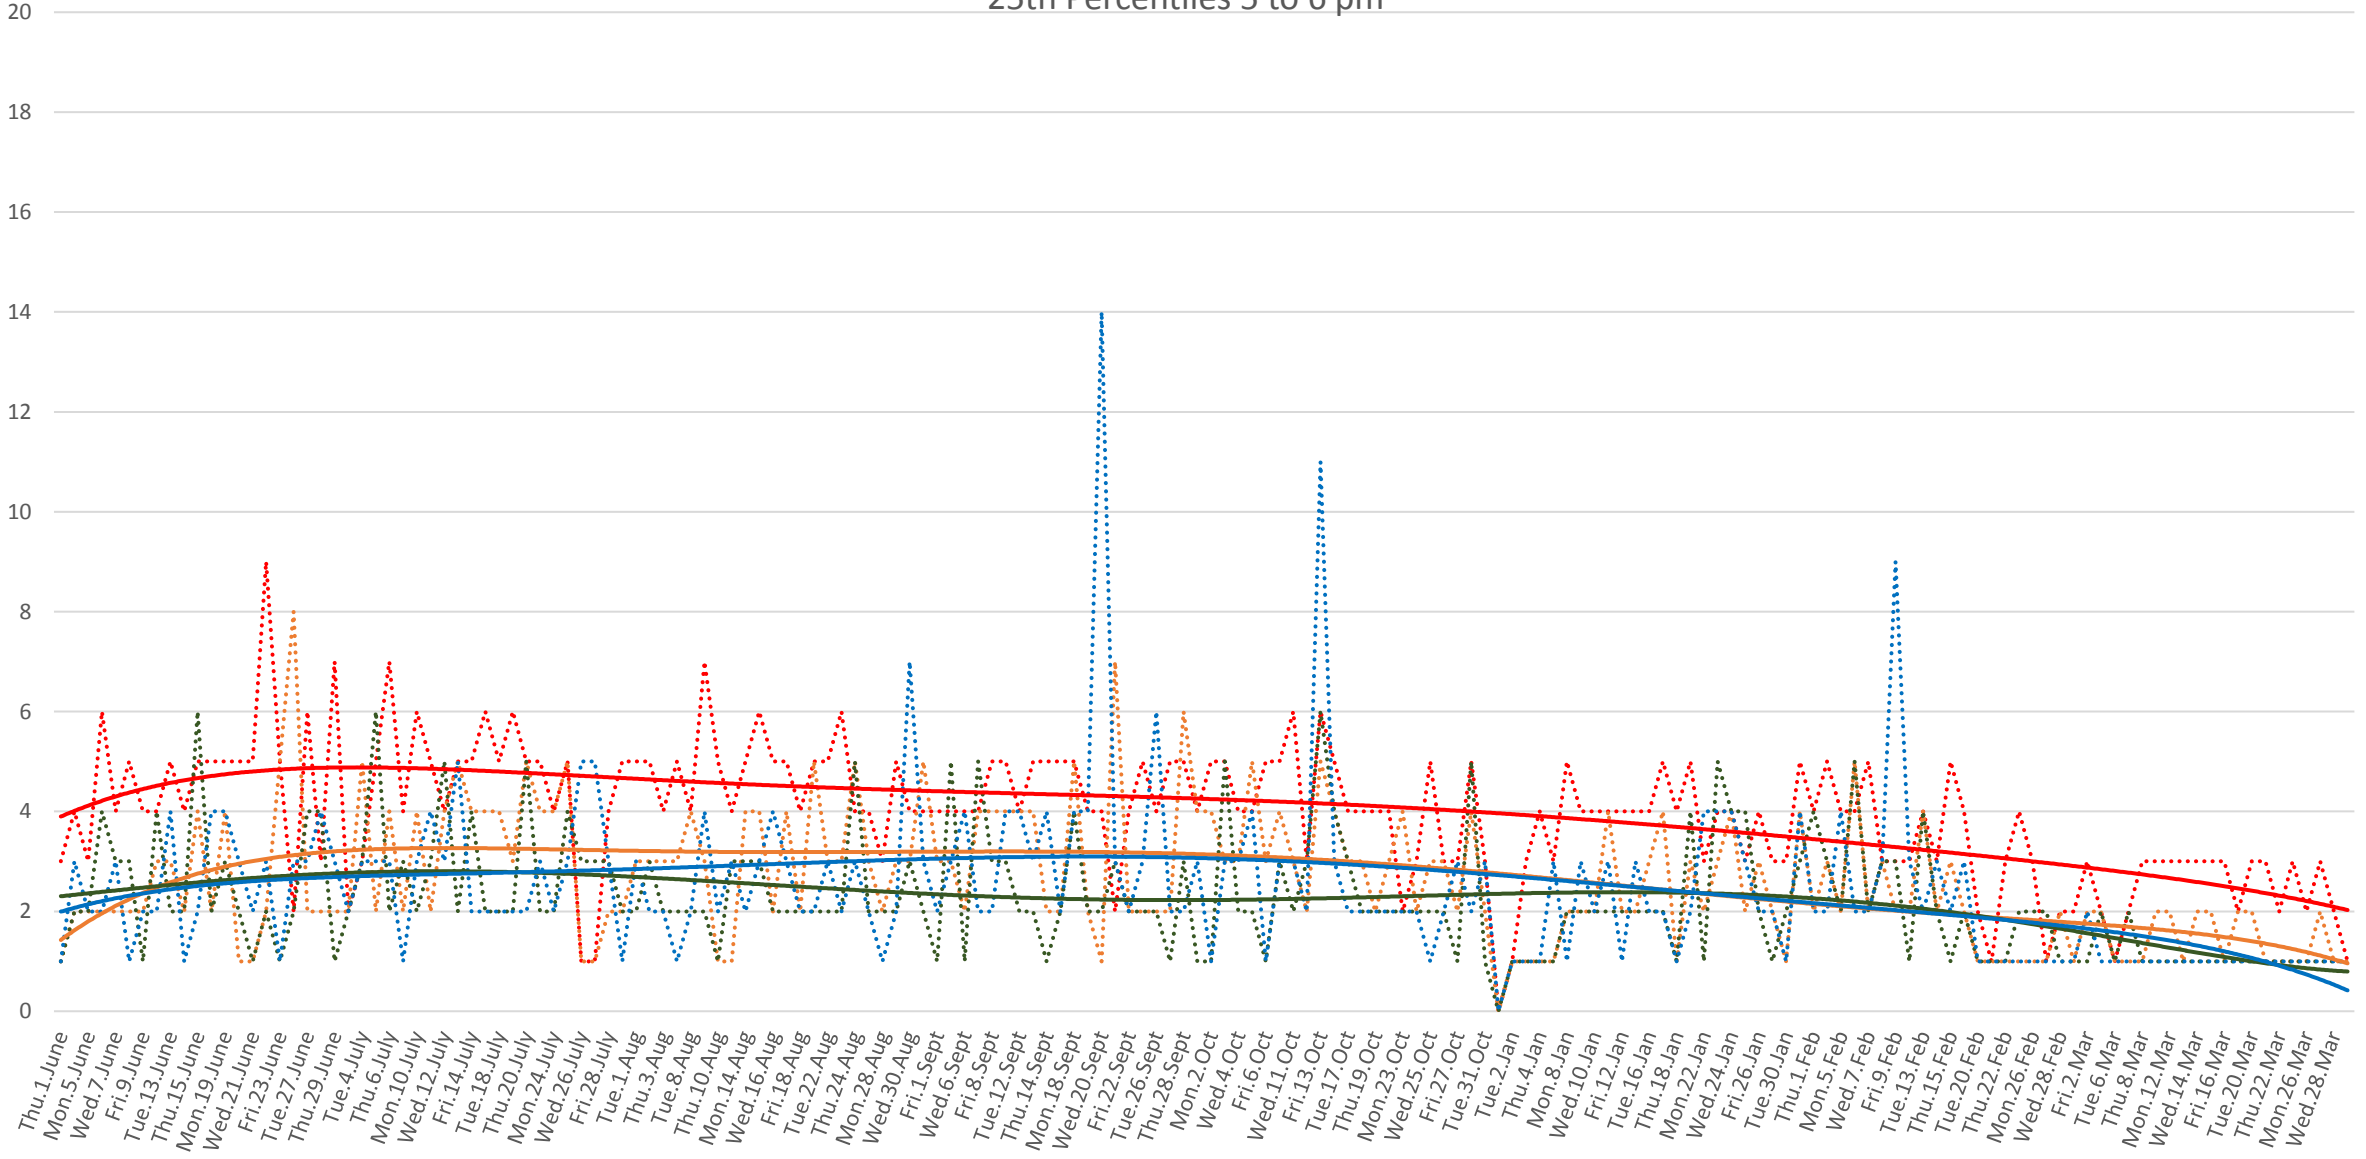

506 Carlton Headways Westbound From June 2017 to March 2018

25th Percentiles 5 to 6 pm

..... Danforth
..... Broadview
..... Yonge
..... Dufferin
——— Poly. (Danforth)
——— Poly. (Broadview)
——— Poly. (Yonge)
——— Poly. (Dufferin)