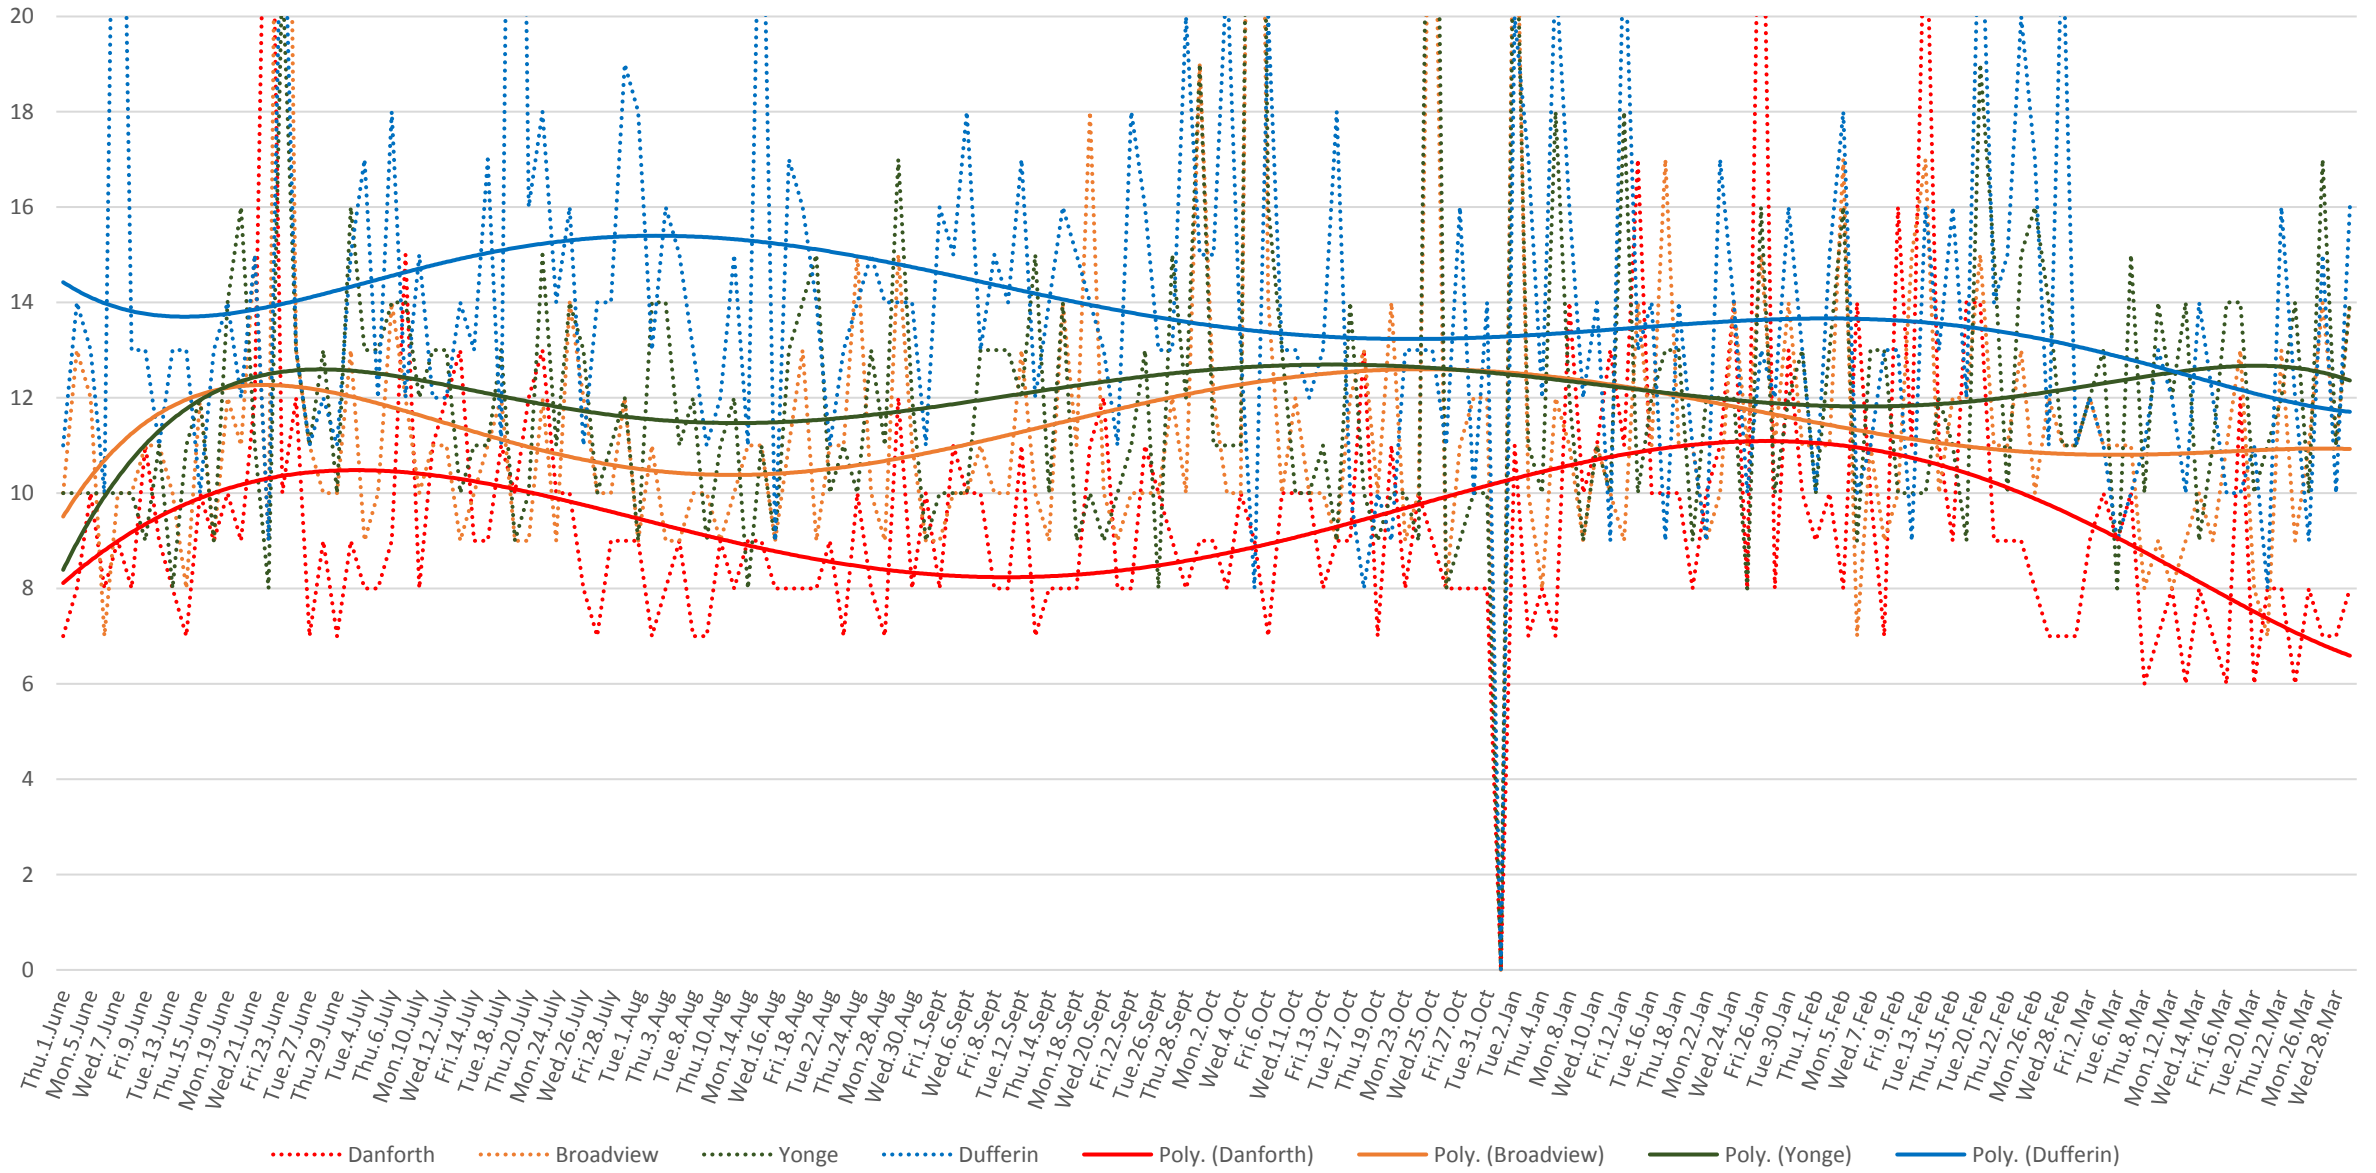

506 Carlton Headways Westbound From June 2017 to March 2018
50th Percentiles (Medians) 8 to 9 am

506 Carlton Headways Westbound From June 2017 to March 2018
85th Percentiles 8 to 9 am

506 Carlton Headways Westbound From June 2017 to March 2018
100th Percentiles (Maxima) 8 to 9 am

506 Carlton Headways Westbound From June 2017 to March 2018

25th Percentiles 8 to 9 am

506 Carlton Headways Westbound From June 2017 to March 2018
50th Percentiles (Medians) 1 to 2 pm

506 Carlton Headways Westbound From June 2017 to March 2018

85th Percentiles 1 to 2 pm

506 Carlton Headways Westbound From June 2017 to March 2018
25th Percentiles 1 to 2 pm

506 Carlton Headways Westbound From June 2017 to March 2018
50th Percentiles (Medians) 5 to 6 pm

506 Carlton Headways Westbound From June 2017 to March 2018
85th Percentiles 8 to 9 pm

506 Carlton Headways Westbound From June 2017 to March 2018
100th Percentiles (Maxima) 8 to 9 pm

506 Carlton Headways Westbound From June 2017 to March 2018
25th Percentiles 8 to 9 pm