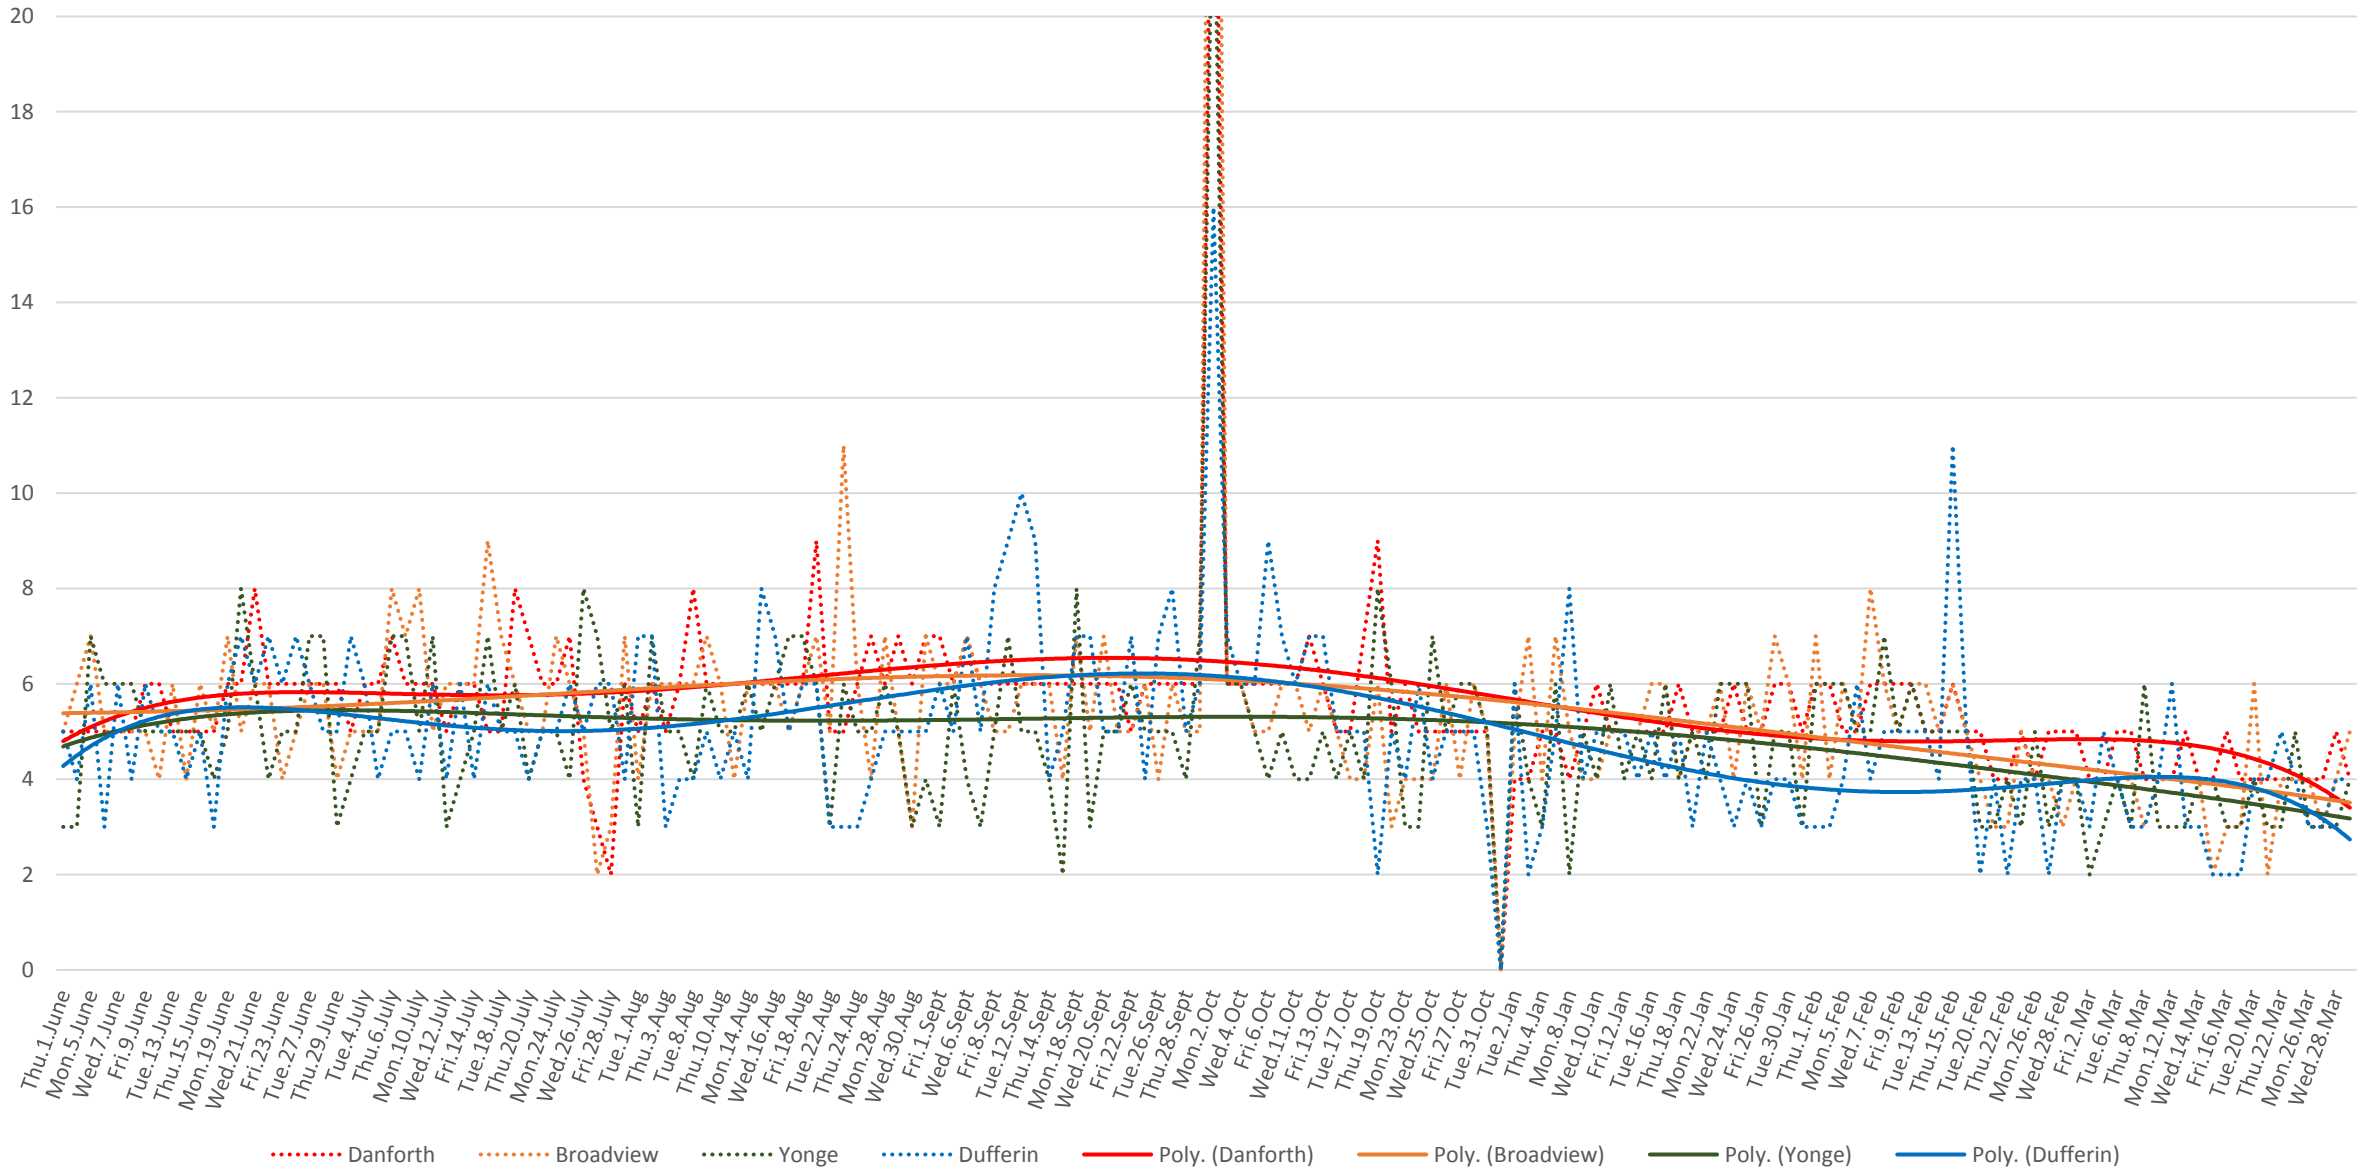

506 Carlton Headways Westbound From June 2017 to March 2018
50th Percentiles (Medians) 8 to 9 am

506 Carlton Headways Westbound From June 2017 to March 2018
85th Percentiles 8 to 9 am

506 Carlton Headways Westbound From June 2017 to March 2018
100th Percentiles (Maxima) 8 to 9 am

506 Carlton Headways Westbound From June 2017 to March 2018

25th Percentiles 8 to 9 am

506 Carlton Headways Westbound From June 2017 to March 2018
50th Percentiles (Medians) 1 to 2 pm

506 Carlton Headways Westbound From June 2017 to March 2018

85th Percentiles 1 to 2 pm

506 Carlton Headways Westbound From June 2017 to March 2018
25th Percentiles 1 to 2 pm

506 Carlton Headways Westbound From June 2017 to March 2018
50th Percentiles (Medians) 5 to 6 pm

506 Carlton Headways Westbound From June 2017 to March 2018
85th Percentiles 8 to 9 pm

506 Carlton Headways Westbound From June 2017 to March 2018
100th Percentiles (Maxima) 8 to 9 pm

506 Carlton Headways Westbound From June 2017 to March 2018
25th Percentiles 8 to 9 pm