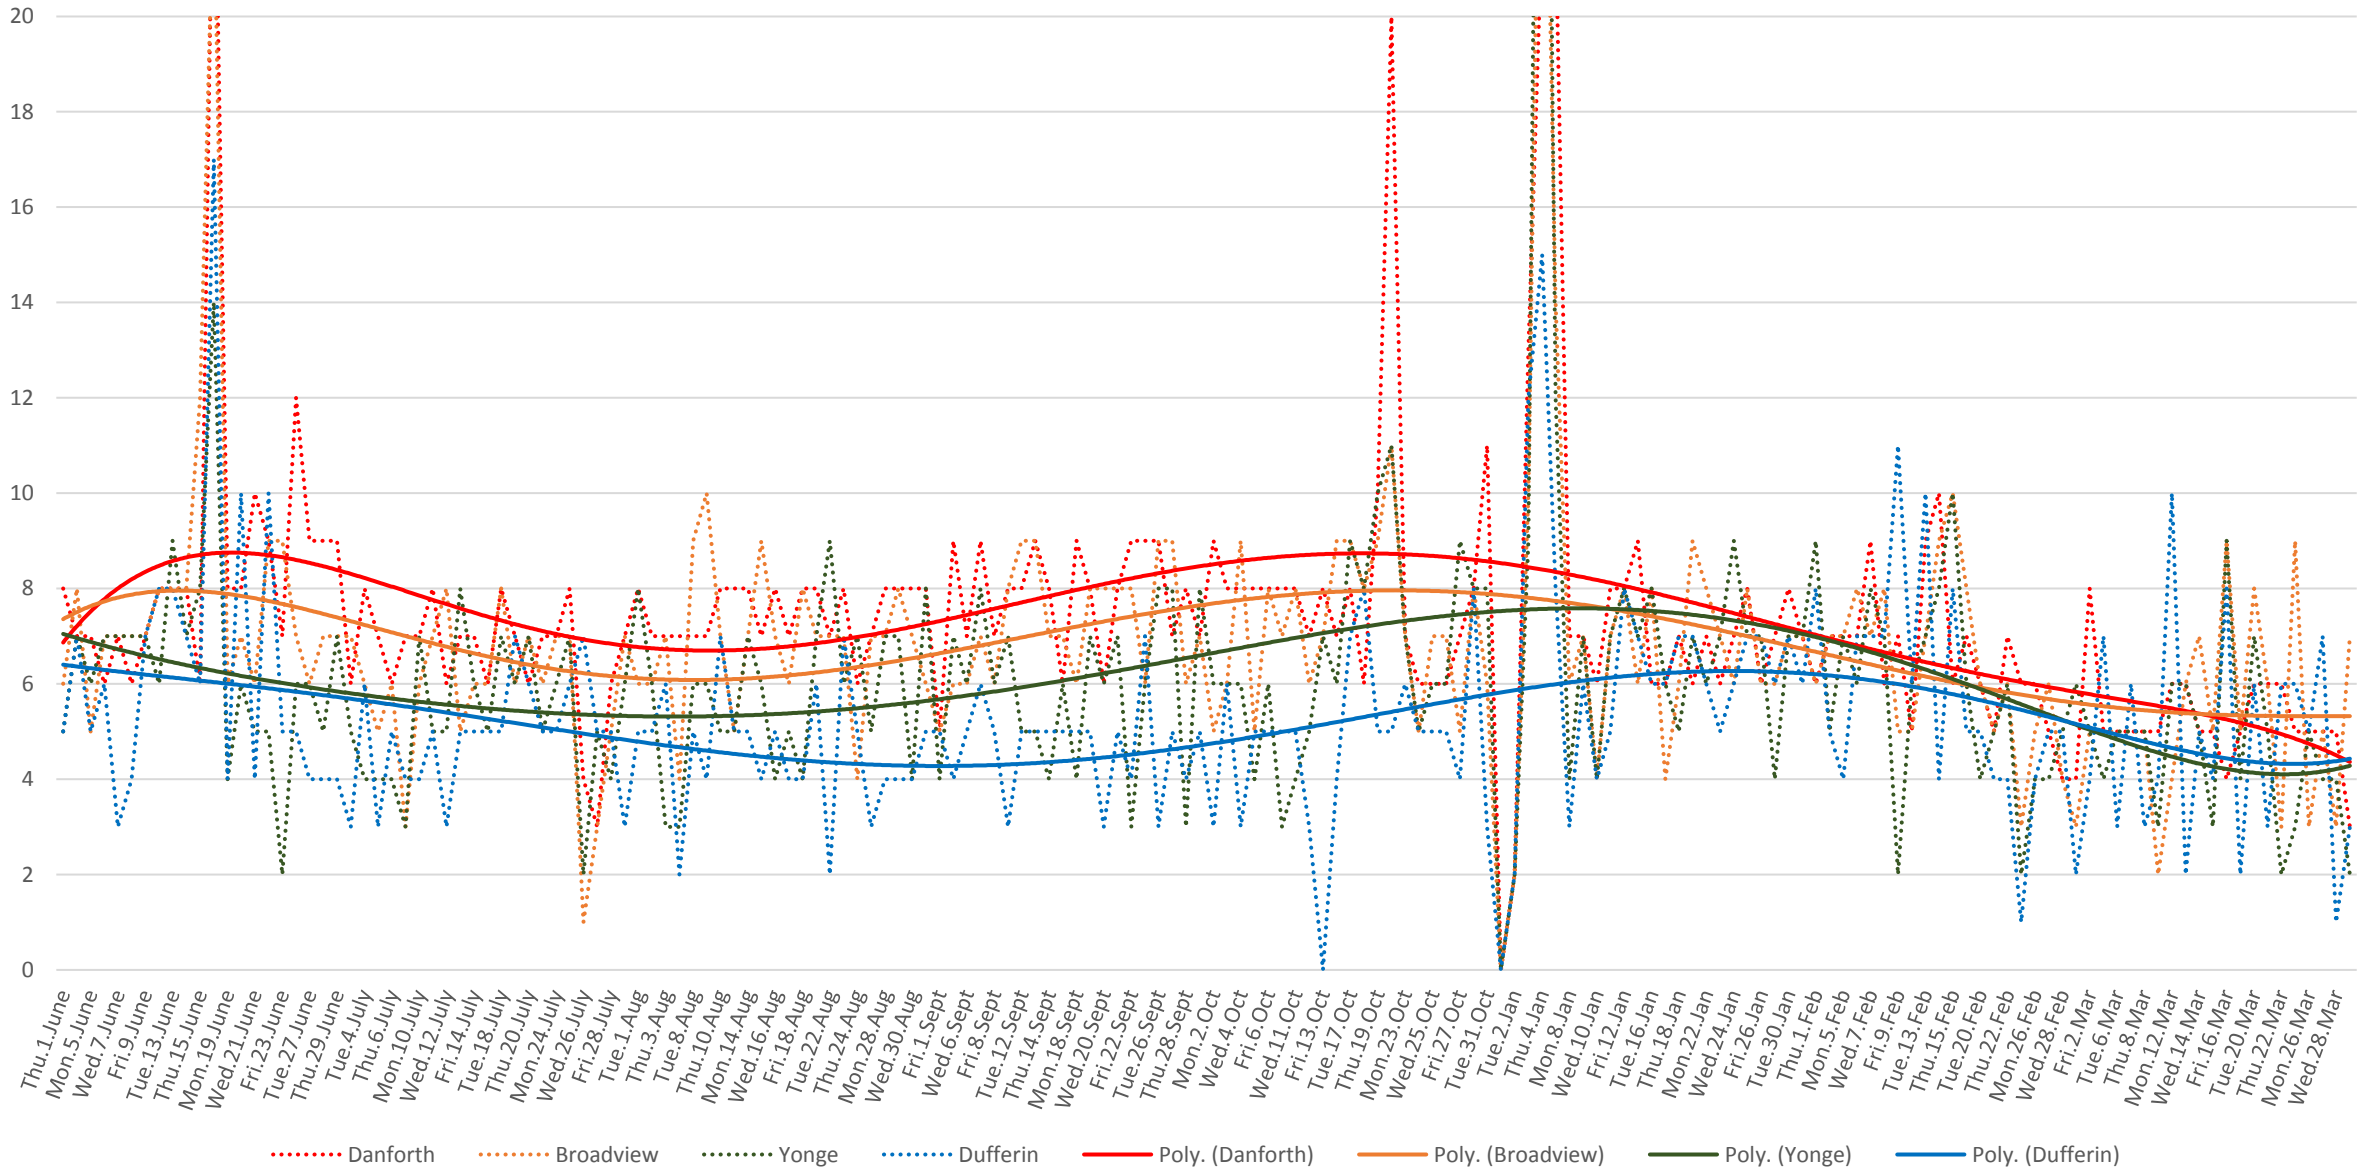

85th Percentiles 1 to 2 pm

506 Carlton Headways Westbound From June 2017 to March 2018
25th Percentiles 1 to 2 pm

506 Carlton Headways Westbound From June 2017 to March 2018
50th Percentiles (Medians) 5 to 6 pm

100th Percentiles (Maxima) 1 to 2 pm

..... Danforth Broadview Yonge Dufferin — Poly. (Danforth) — Poly. (Broadview) — Poly. (Yonge) — Poly. (Dufferin)

506 Carlton Headways Westbound From June 2017 to March 2018

25th Percentiles 5 to 6 pm

..... Danforth
 Broadview
 Yonge
 Dufferin
 ——— Poly. (Danforth)
 ——— Poly. (Broadview)
 ——— Poly. (Yonge)
 ——— Poly. (Dufferin)

506 Carlton Headways Westbound From June 2017 to March 2018
50th Percentiles (Medians) 8 to 9 pm

506 Carlton Headways Westbound From June 2017 to March 2018
85th Percentiles 8 to 9 pm

506 Carlton Headways Westbound From June 2017 to March 2018
100th Percentiles (Maxima) 8 to 9 pm

506 Carlton Headways Westbound From June 2017 to March 2018
25th Percentiles 8 to 9 pm