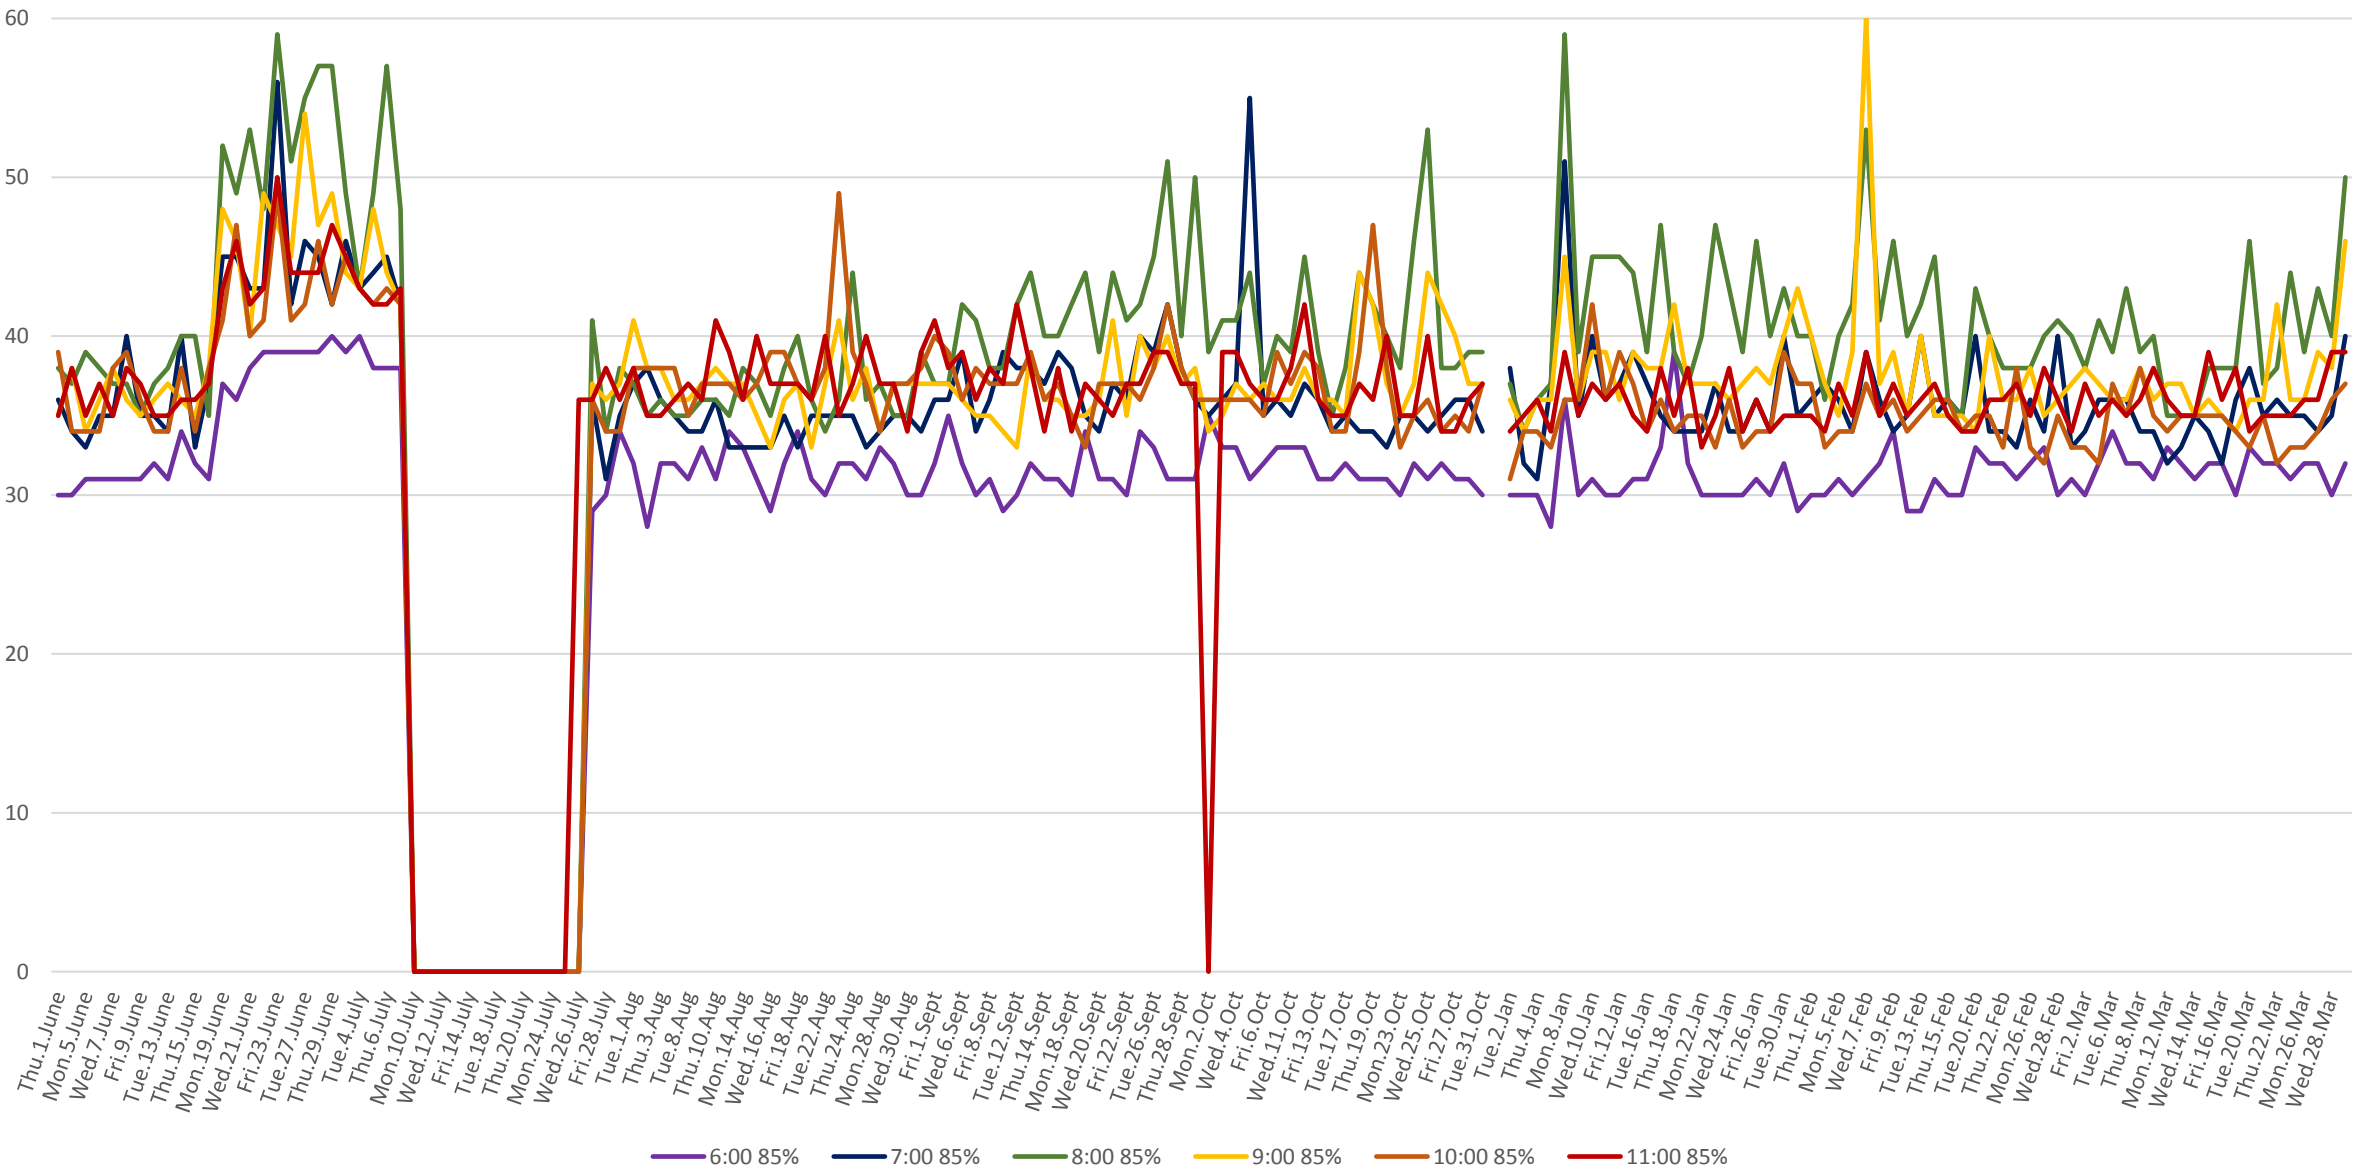

506 Carlton Link Times From Danforth To Yonge Westbound From June to Oct 2017 & Jan to Mar 2018
 Weekdays 85th Percentile 6:00 to 11:00 am

506 Carlton Link Times From Danforth To Yonge Westbound From June to Oct 2017 & Jan to Mar 2018
Weekdays 85th Percentile 12:00 to 5:00 pm

506 Carlton Link Times From Danforth To Yonge Westbound From June to Oct 2017 & Jan to Mar 2018
Weekdays 85th Percentile 6:00 to 11:00 pm

506 Carlton Link Times From Danforth To Yonge Westbound From June to Oct 2017 & Jan to Mar 2018
Weekdays 50th Percentile 6:00 to 11:00 am

506 Carlton Link Times From Danforth To Yonge Westbound From June to Oct 2017 & Jan to Mar 2018
Weekdays 50th Percentile 12:00 to 5:00 pm

506 Carlton Link Times From Danforth To Yonge Westbound From June to Oct 2017 & Jan to Mar 2018
Weekdays 50th Percentile 6:00 to 11:00 pm

506 Carlton Link Times From Danforth To Yonge Westbound From June to Oct 2017 & Jan to Mar 2018
Weekdays 8:00 to 9:00 am

506 Carlton Link Times From Danforth To Yonge Westbound From June to Oct 2017 & Jan to Mar 2018
Weekdays 1:00 to 2:00 pm