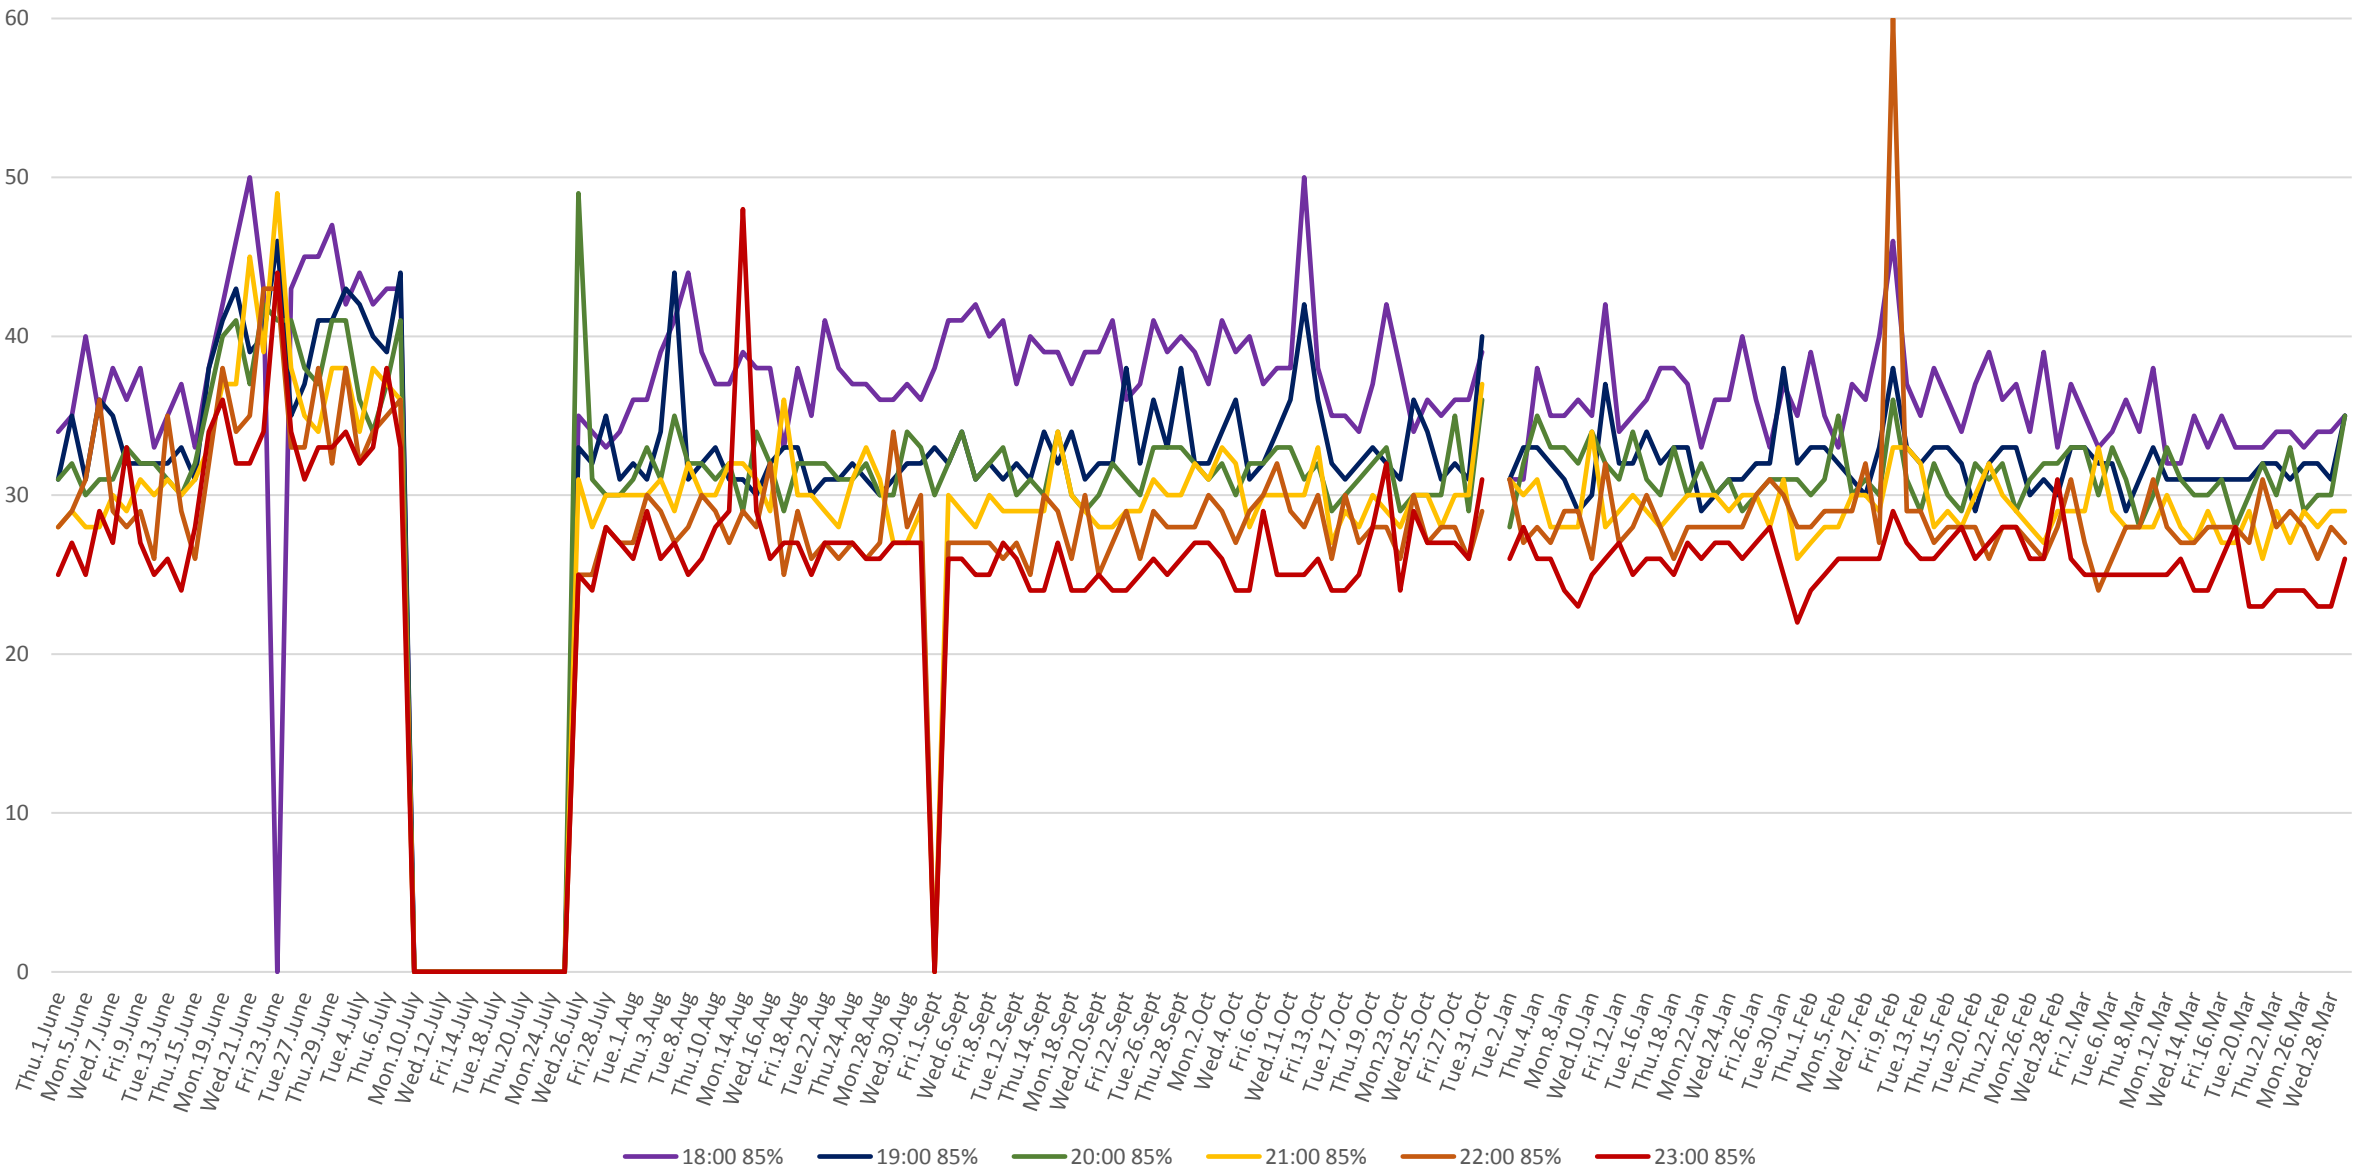

506 Carlton Link Times From Danforth To Yonge Westbound From June to Oct 2017 & Jan to Mar 2018
 Weekdays 85th Percentile 6:00 to 11:00 am

506 Carlton Link Times From Danforth To Yonge Westbound From June to Oct 2017 & Jan to Mar 2018
Weekdays 85th Percentile 12:00 to 5:00 pm

506 Carlton Link Times From Danforth To Yonge Westbound From June to Oct 2017 & Jan to Mar 2018
Weekdays 85th Percentile 6:00 to 11:00 pm

506 Carlton Link Times From Danforth To Yonge Westbound From June to Oct 2017 & Jan to Mar 2018
Weekdays 50th Percentile 6:00 to 11:00 am

506 Carlton Link Times From Danforth To Yonge Westbound From June to Oct 2017 & Jan to Mar 2018
Weekdays 50th Percentile 12:00 to 5:00 pm

506 Carlton Link Times From Danforth To Yonge Westbound From June to Oct 2017 & Jan to Mar 2018
Weekdays 50th Percentile 6:00 to 11:00 pm

506 Carlton Link Times From Danforth To Yonge Westbound From June to Oct 2017 & Jan to Mar 2018
Weekdays 8:00 to 9:00 am

506 Carlton Link Times From Danforth To Yonge Westbound From June to Oct 2017 & Jan to Mar 2018
Weekdays 1:00 to 2:00 pm