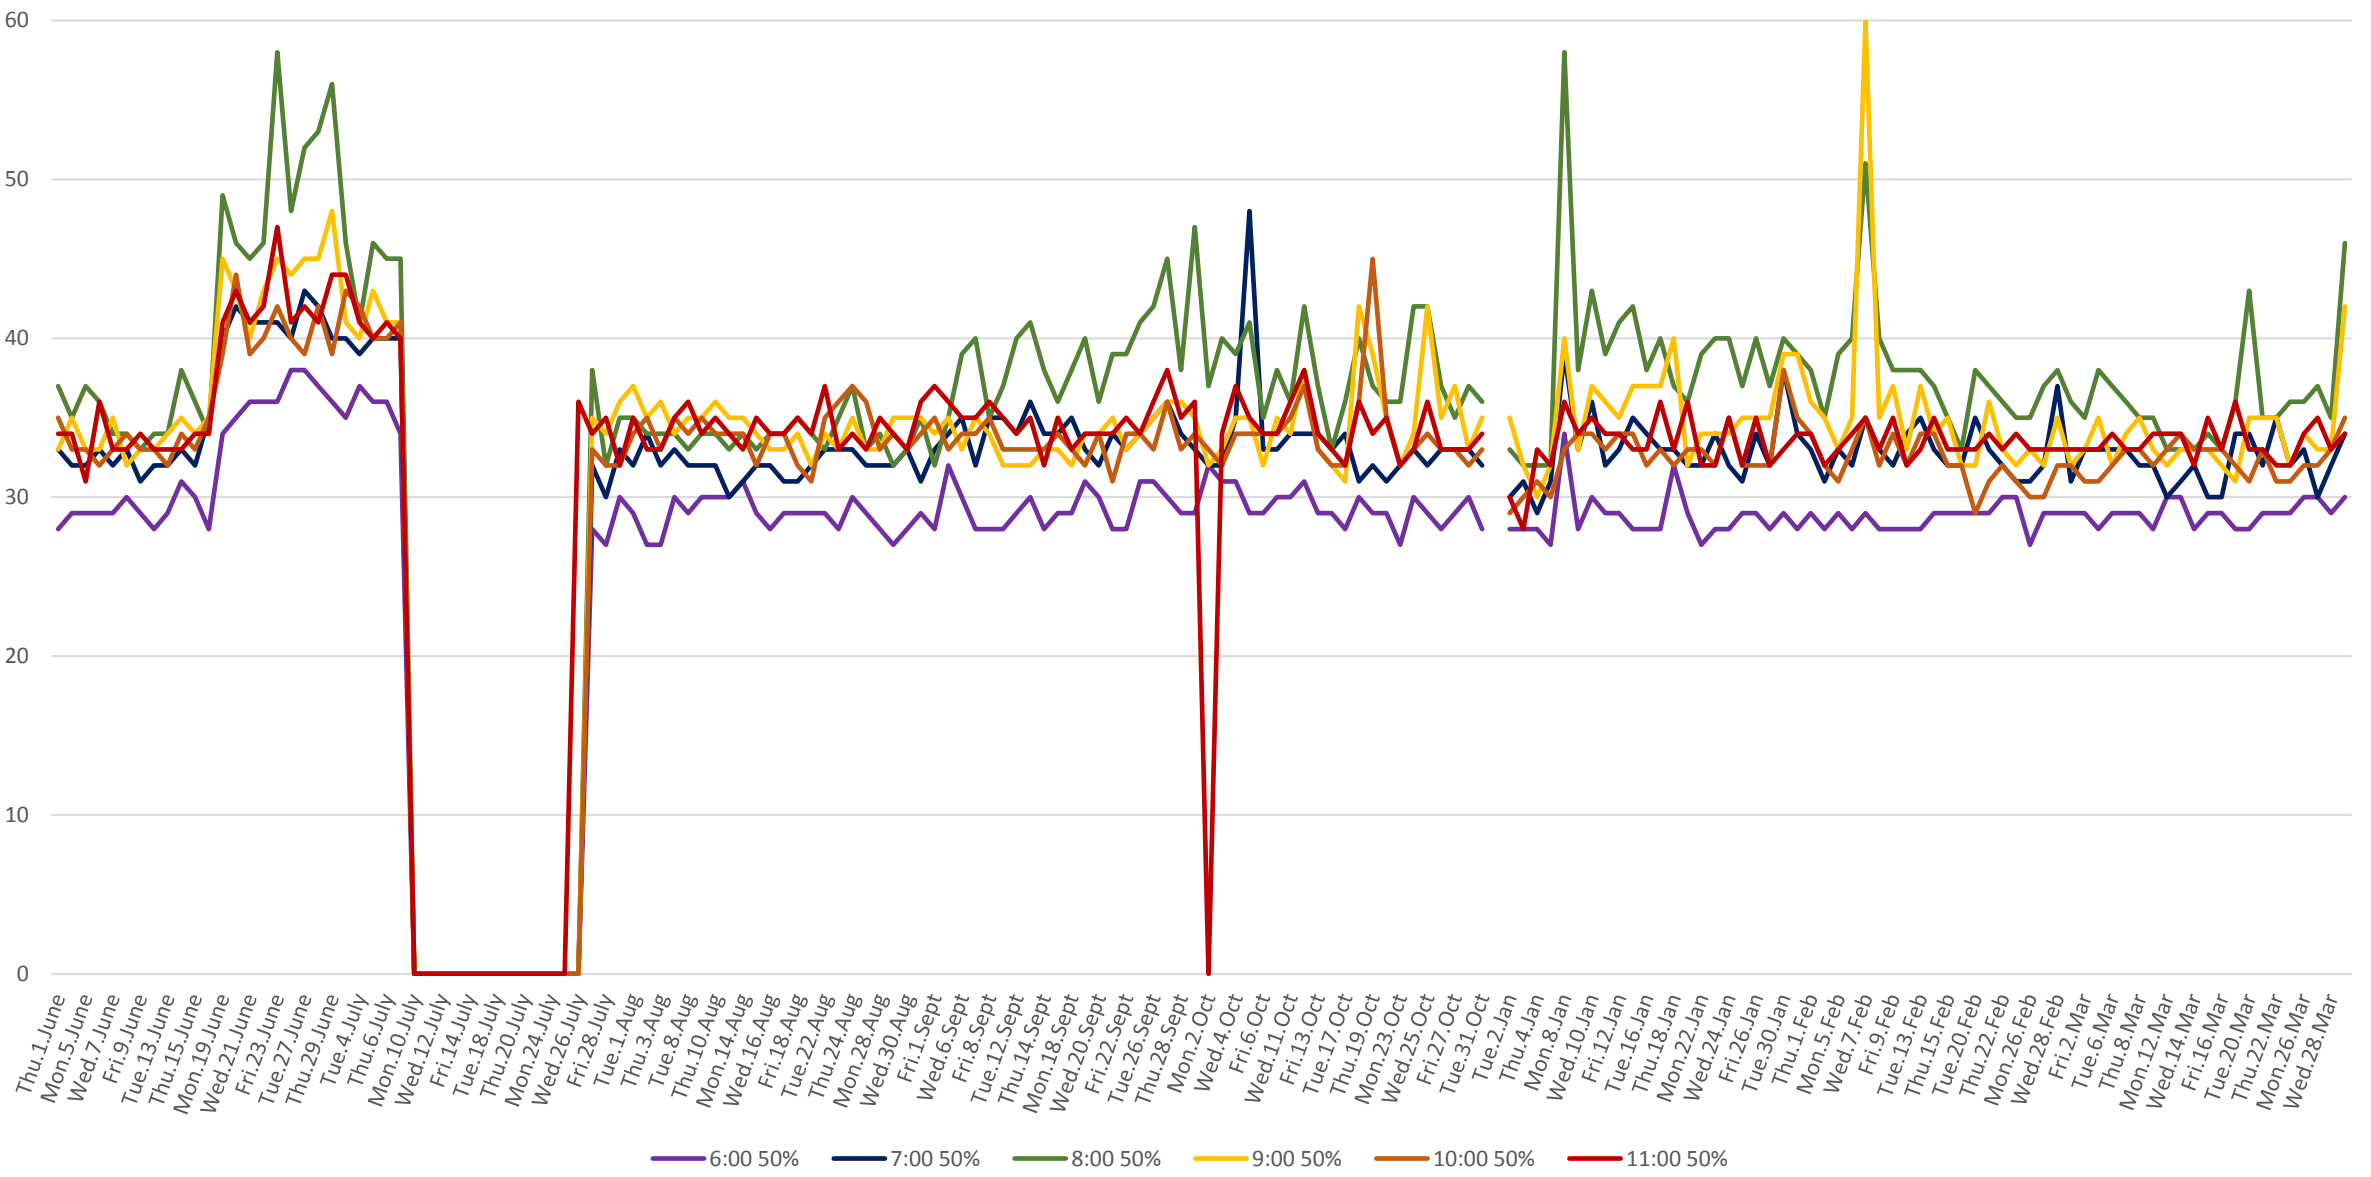

506 Carlton Link Times From Danforth To Yonge Westbound From June to Oct 2017 & Jan to Mar 2018
 Weekdays 85th Percentile 6:00 to 11:00 am

506 Carlton Link Times From Danforth To Yonge Westbound From June to Oct 2017 & Jan to Mar 2018
Weekdays 85th Percentile 12:00 to 5:00 pm

506 Carlton Link Times From Danforth To Yonge Westbound From June to Oct 2017 & Jan to Mar 2018
Weekdays 85th Percentile 6:00 to 11:00 pm

506 Carlton Link Times From Danforth To Yonge Westbound From June to Oct 2017 & Jan to Mar 2018
Weekdays 50th Percentile 6:00 to 11:00 am

506 Carlton Link Times From Danforth To Yonge Westbound From June to Oct 2017 & Jan to Mar 2018
Weekdays 50th Percentile 12:00 to 5:00 pm

506 Carlton Link Times From Danforth To Yonge Westbound From June to Oct 2017 & Jan to Mar 2018
Weekdays 50th Percentile 6:00 to 11:00 pm

506 Carlton Link Times From Danforth To Yonge Westbound From June to Oct 2017 & Jan to Mar 2018
Weekdays 8:00 to 9:00 am

506 Carlton Link Times From Danforth To Yonge Westbound From June to Oct 2017 & Jan to Mar 2018
Weekdays 1:00 to 2:00 pm