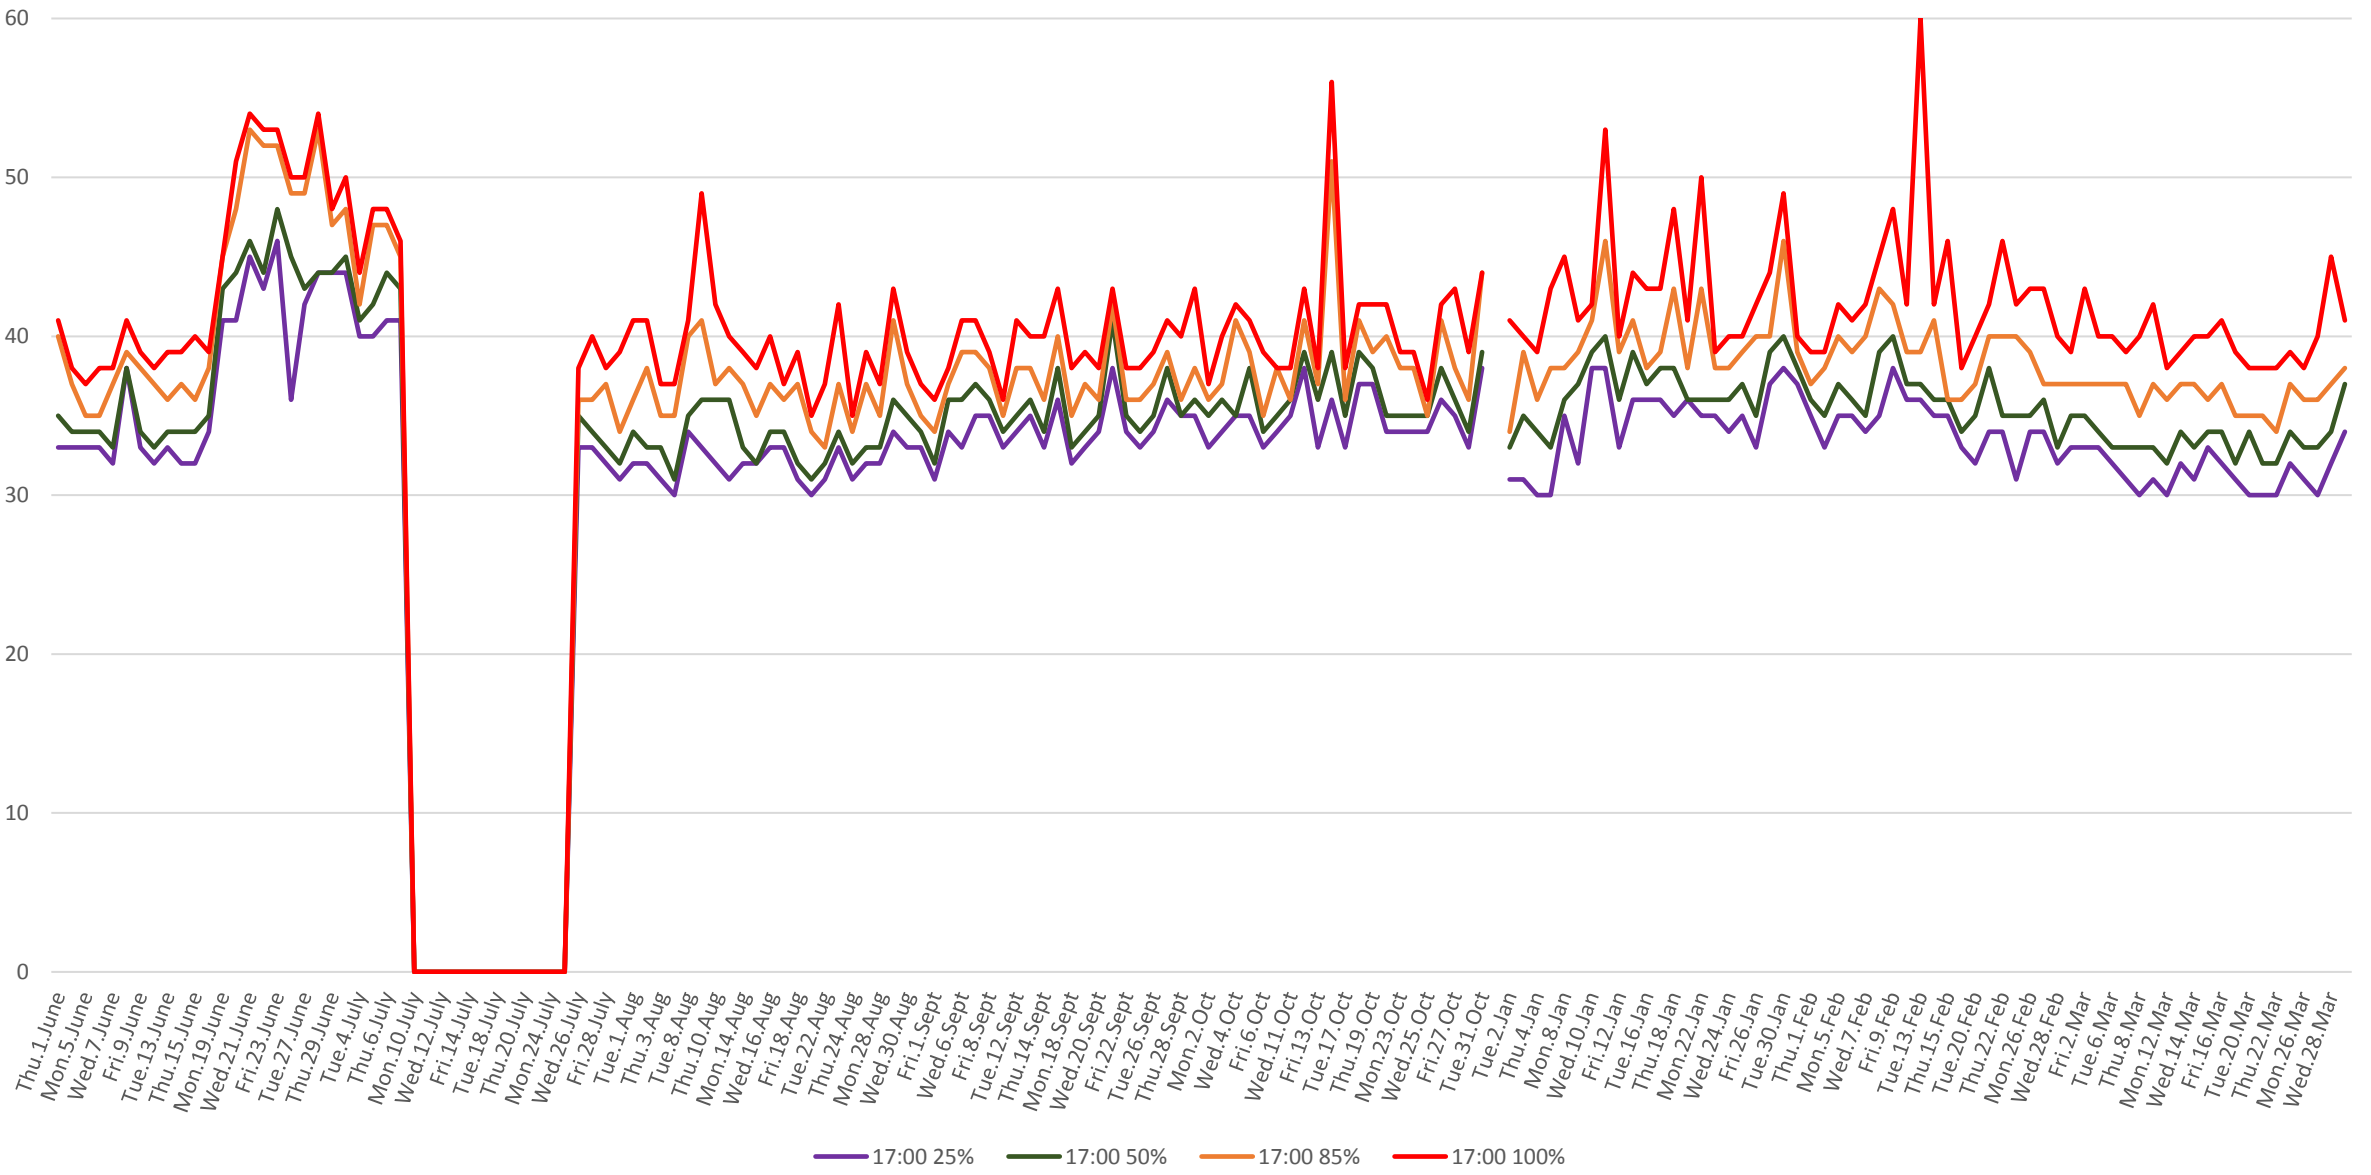

506 Carlton Link Times From Danforth To Yonge Westbound From June to Oct 2017 & Jan to Mar 2018
Weekdays 85th Percentile 6:00 to 11:00 pm

506 Carlton Link Times From Danforth To Yonge Westbound From June to Oct 2017 & Jan to Mar 2018
Weekdays 50th Percentile 6:00 to 11:00 am

506 Carlton Link Times From Danforth To Yonge Westbound From June to Oct 2017 & Jan to Mar 2018
Weekdays 50th Percentile 12:00 to 5:00 pm

506 Carlton Link Times From Danforth To Yonge Westbound From June to Oct 2017 & Jan to Mar 2018
Weekdays 50th Percentile 6:00 to 11:00 pm

506 Carlton Link Times From Danforth To Yonge Westbound From June to Oct 2017 & Jan to Mar 2018
Weekdays 8:00 to 9:00 am

506 Carlton Link Times From Danforth To Yonge Westbound From June to Oct 2017 & Jan to Mar 2018
Weekdays 1:00 to 2:00 pm

506 Carlton Link Times From Danforth To Yonge Westbound From June to Oct 2017 & Jan to Mar 2018
Weekdays 5:00 to 6:00 pm

506 Carlton Link Times From Danforth To Yonge Westbound From June to Oct 2017 & Jan to Mar 2018
Weekdays 8:00 to 9:00 pm