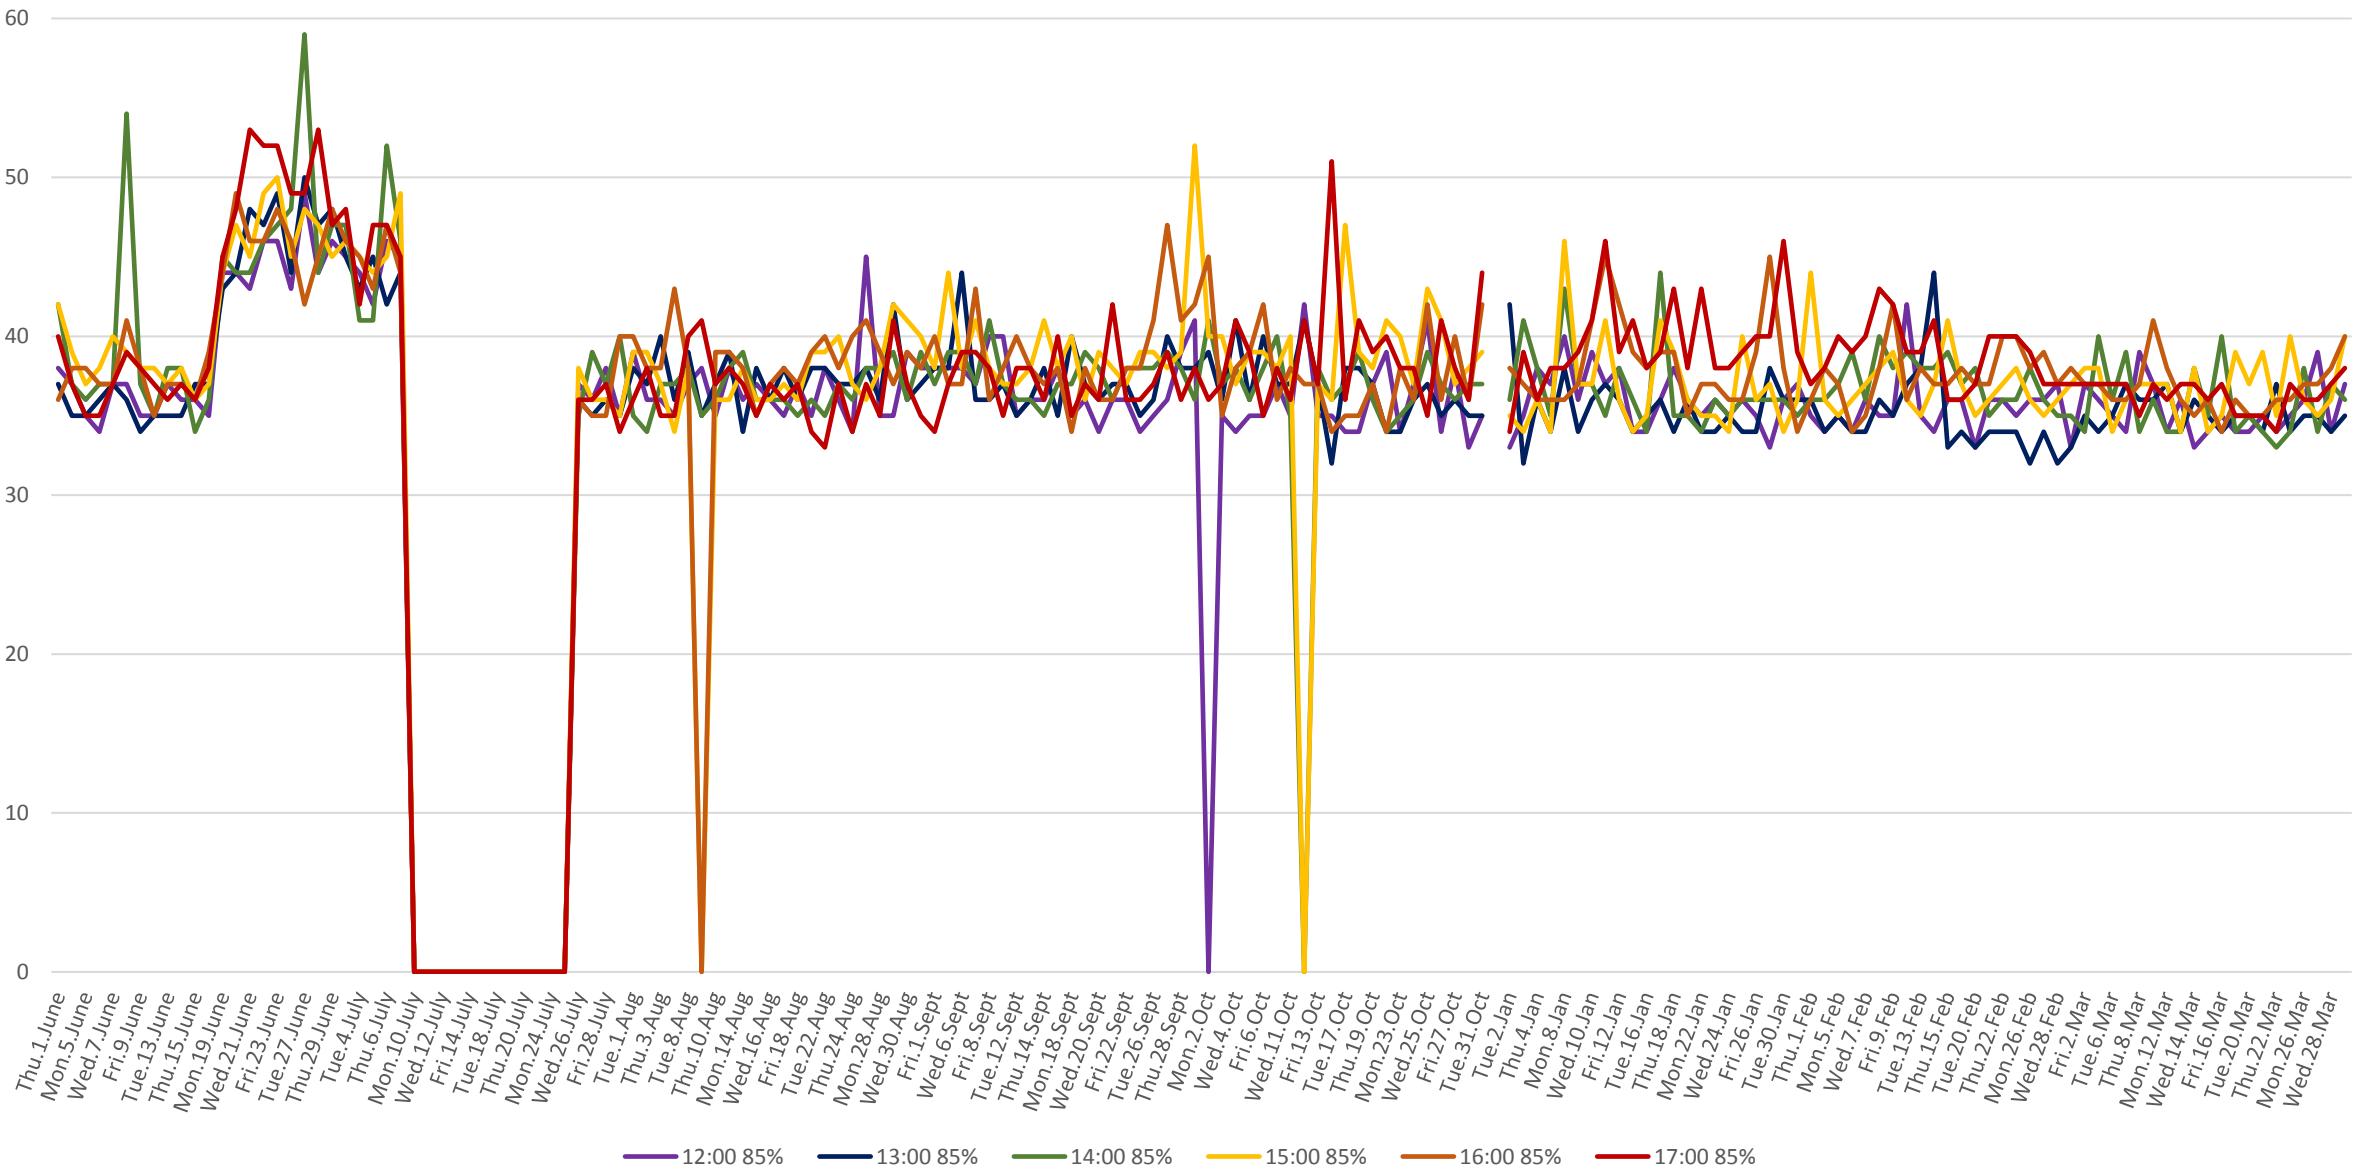

506 Carlton Link Times From Danforth To Yonge Westbound From June to Oct 2017 & Jan to Mar 2018
 Weekdays 85th Percentile 6:00 to 11:00 am

506 Carlton Link Times From Danforth To Yonge Westbound From June to Oct 2017 & Jan to Mar 2018
Weekdays 85th Percentile 12:00 to 5:00 pm

506 Carlton Link Times From Danforth To Yonge Westbound From June to Oct 2017 & Jan to Mar 2018
Weekdays 85th Percentile 6:00 to 11:00 pm

506 Carlton Link Times From Danforth To Yonge Westbound From June to Oct 2017 & Jan to Mar 2018
Weekdays 50th Percentile 6:00 to 11:00 am

506 Carlton Link Times From Danforth To Yonge Westbound From June to Oct 2017 & Jan to Mar 2018
Weekdays 50th Percentile 12:00 to 5:00 pm

506 Carlton Link Times From Danforth To Yonge Westbound From June to Oct 2017 & Jan to Mar 2018
Weekdays 50th Percentile 6:00 to 11:00 pm

506 Carlton Link Times From Danforth To Yonge Westbound From June to Oct 2017 & Jan to Mar 2018
Weekdays 8:00 to 9:00 am

506 Carlton Link Times From Danforth To Yonge Westbound From June to Oct 2017 & Jan to Mar 2018
Weekdays 1:00 to 2:00 pm