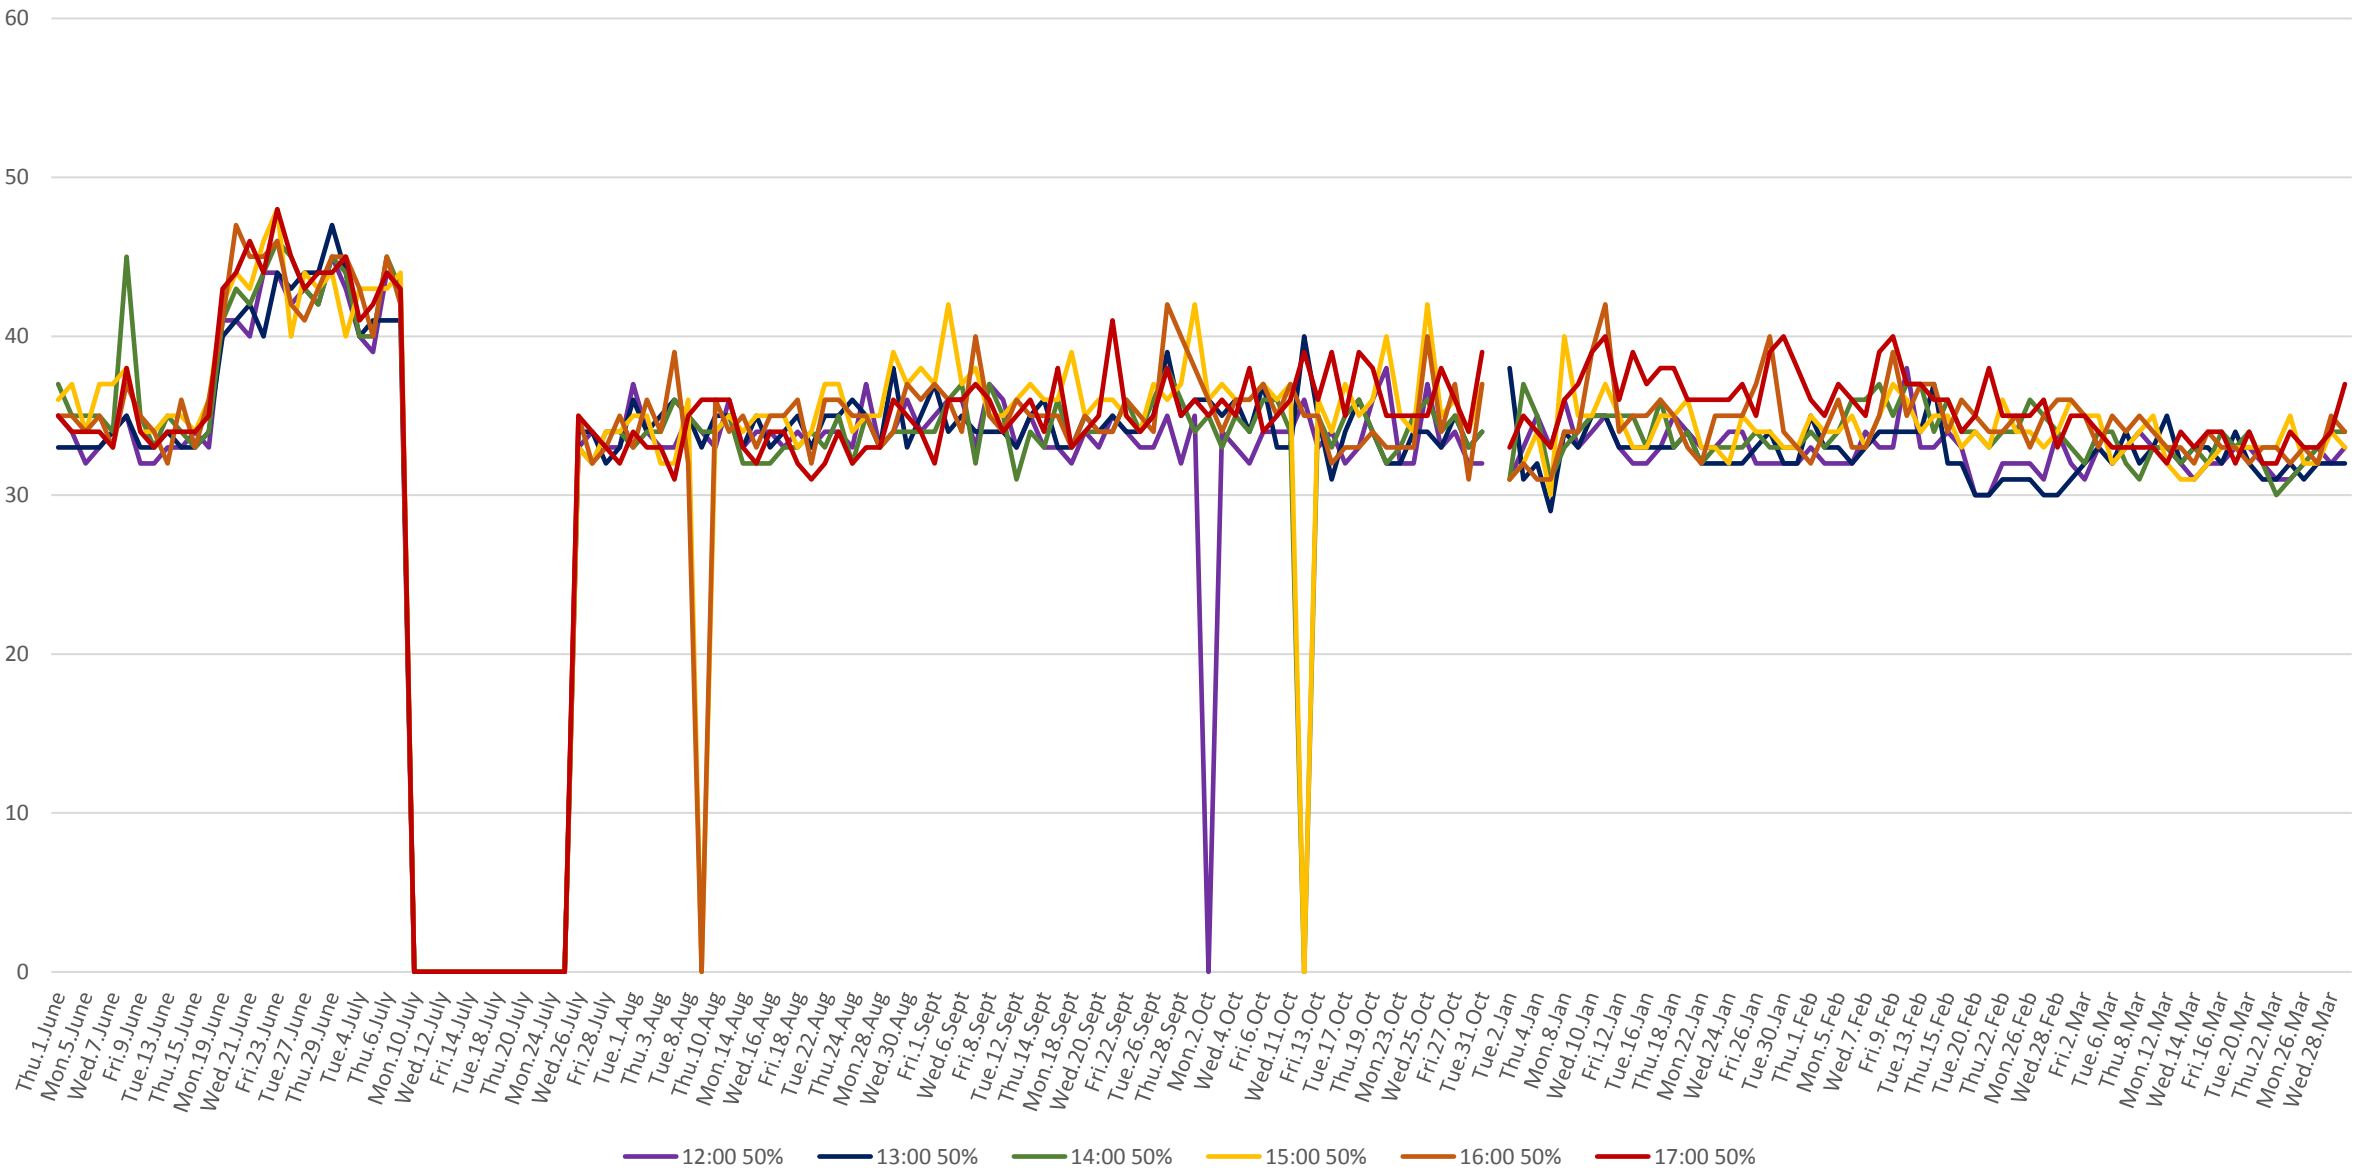

506 Carlton Link Times From Danforth To Yonge Westbound From June to Oct 2017 & Jan to Mar 2018
 Weekdays 85th Percentile 6:00 to 11:00 am

506 Carlton Link Times From Danforth To Yonge Westbound From June to Oct 2017 & Jan to Mar 2018
Weekdays 85th Percentile 12:00 to 5:00 pm

506 Carlton Link Times From Danforth To Yonge Westbound From June to Oct 2017 & Jan to Mar 2018
Weekdays 85th Percentile 6:00 to 11:00 pm

506 Carlton Link Times From Danforth To Yonge Westbound From June to Oct 2017 & Jan to Mar 2018
Weekdays 50th Percentile 6:00 to 11:00 am

506 Carlton Link Times From Danforth To Yonge Westbound From June to Oct 2017 & Jan to Mar 2018
Weekdays 50th Percentile 12:00 to 5:00 pm

506 Carlton Link Times From Danforth To Yonge Westbound From June to Oct 2017 & Jan to Mar 2018
Weekdays 50th Percentile 6:00 to 11:00 pm

506 Carlton Link Times From Danforth To Yonge Westbound From June to Oct 2017 & Jan to Mar 2018
Weekdays 8:00 to 9:00 am

506 Carlton Link Times From Danforth To Yonge Westbound From June to Oct 2017 & Jan to Mar 2018
Weekdays 1:00 to 2:00 pm