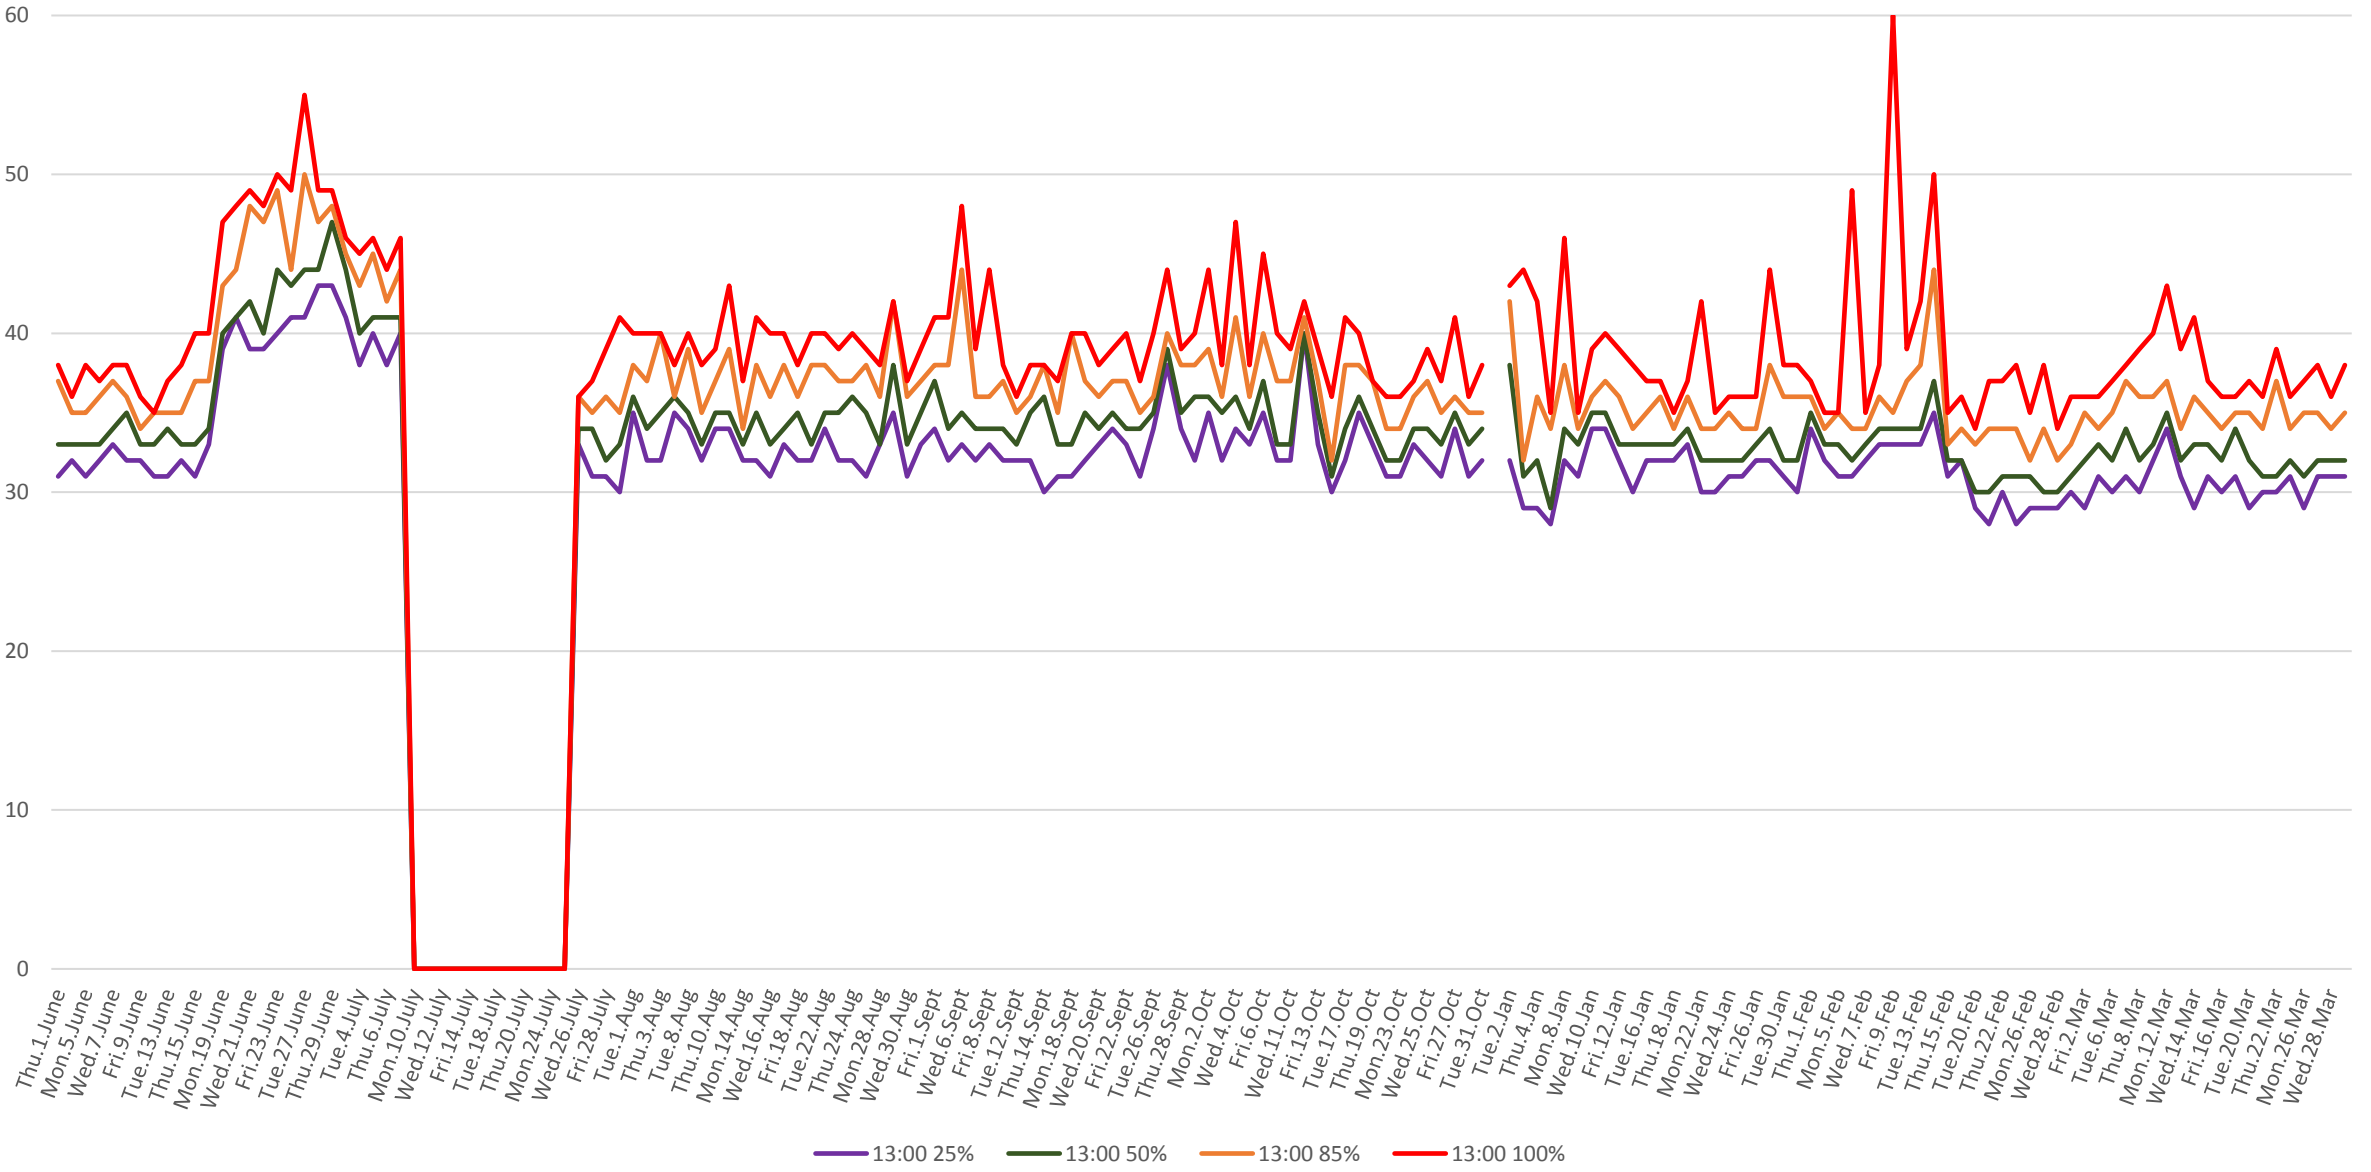

506 Carlton Link Times From Danforth To Yonge Westbound From June to Oct 2017 & Jan to Mar 2018
Weekdays 85th Percentile 6:00 to 11:00 pm

506 Carlton Link Times From Danforth To Yonge Westbound From June to Oct 2017 & Jan to Mar 2018
Weekdays 50th Percentile 6:00 to 11:00 am

506 Carlton Link Times From Danforth To Yonge Westbound From June to Oct 2017 & Jan to Mar 2018
Weekdays 50th Percentile 12:00 to 5:00 pm

506 Carlton Link Times From Danforth To Yonge Westbound From June to Oct 2017 & Jan to Mar 2018
Weekdays 50th Percentile 6:00 to 11:00 pm

506 Carlton Link Times From Danforth To Yonge Westbound From June to Oct 2017 & Jan to Mar 2018
Weekdays 8:00 to 9:00 am

506 Carlton Link Times From Danforth To Yonge Westbound From June to Oct 2017 & Jan to Mar 2018
Weekdays 1:00 to 2:00 pm

506 Carlton Link Times From Danforth To Yonge Westbound From June to Oct 2017 & Jan to Mar 2018
Weekdays 5:00 to 6:00 pm

506 Carlton Link Times From Danforth To Yonge Westbound From June to Oct 2017 & Jan to Mar 2018
Weekdays 8:00 to 9:00 pm