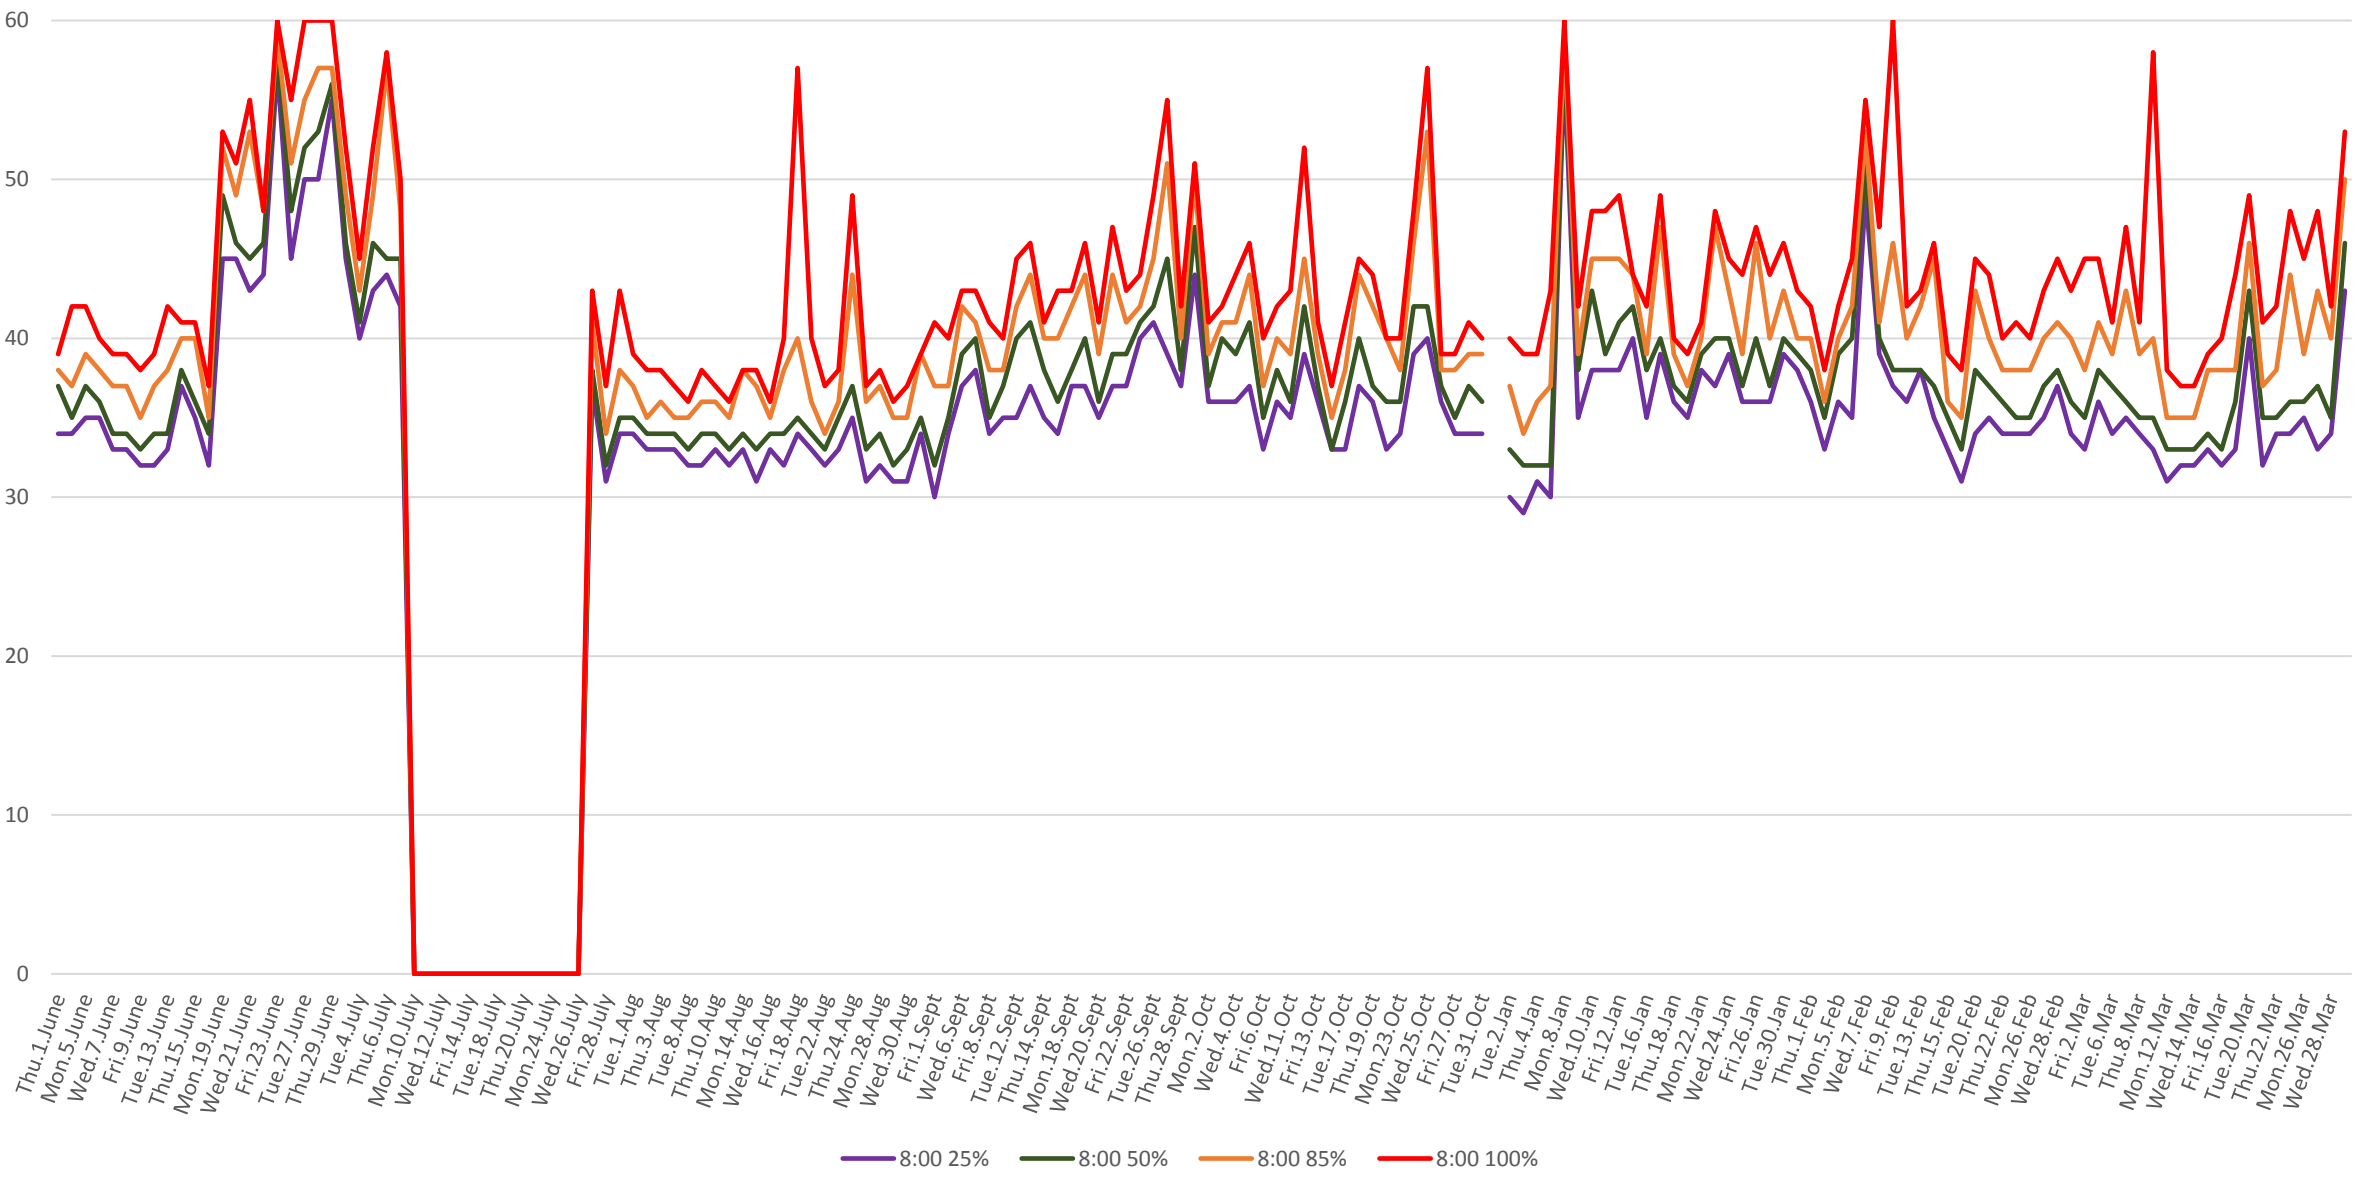

506 Carlton Link Times From Danforth To Yonge Westbound From June to Oct 2017 & Jan to Mar 2018
Weekdays 85th Percentile 6:00 to 11:00 pm

506 Carlton Link Times From Danforth To Yonge Westbound From June to Oct 2017 & Jan to Mar 2018
Weekdays 50th Percentile 6:00 to 11:00 am

506 Carlton Link Times From Danforth To Yonge Westbound From June to Oct 2017 & Jan to Mar 2018
Weekdays 50th Percentile 12:00 to 5:00 pm

506 Carlton Link Times From Danforth To Yonge Westbound From June to Oct 2017 & Jan to Mar 2018
Weekdays 50th Percentile 6:00 to 11:00 pm

506 Carlton Link Times From Danforth To Yonge Westbound From June to Oct 2017 & Jan to Mar 2018
Weekdays 8:00 to 9:00 am

506 Carlton Link Times From Danforth To Yonge Westbound From June to Oct 2017 & Jan to Mar 2018
Weekdays 1:00 to 2:00 pm

506 Carlton Link Times From Danforth To Yonge Westbound From June to Oct 2017 & Jan to Mar 2018
Weekdays 5:00 to 6:00 pm

506 Carlton Link Times From Danforth To Yonge Westbound From June to Oct 2017 & Jan to Mar 2018
Weekdays 8:00 to 9:00 pm