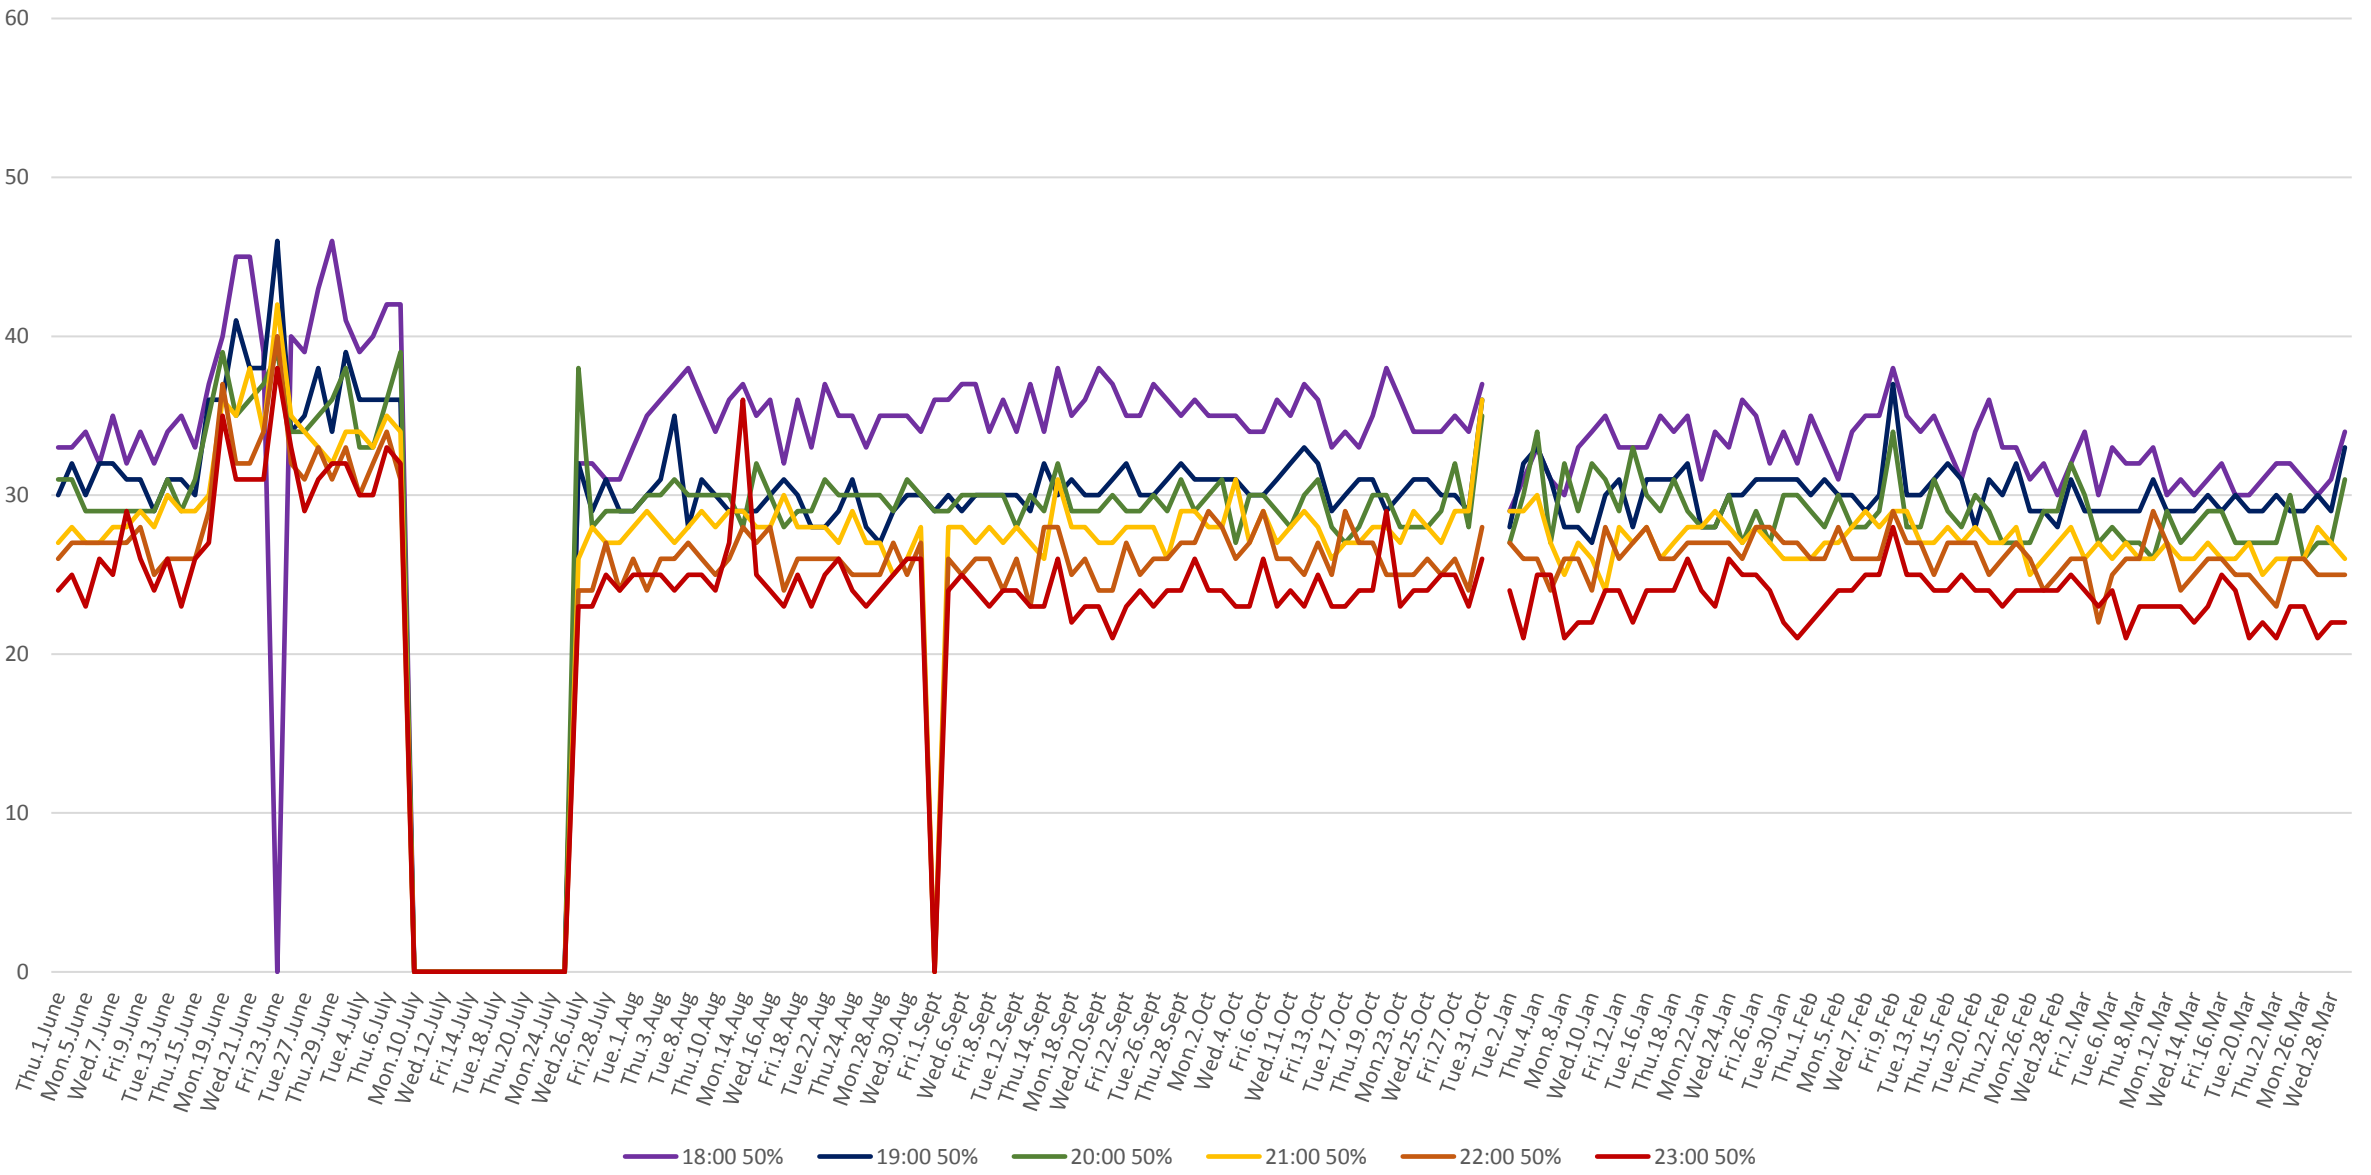

506 Carlton Link Times From Danforth To Yonge Westbound From June to Oct 2017 & Jan to Mar 2018
Weekdays 85th Percentile 6:00 to 11:00 pm

506 Carlton Link Times From Danforth To Yonge Westbound From June to Oct 2017 & Jan to Mar 2018
Weekdays 50th Percentile 6:00 to 11:00 am

506 Carlton Link Times From Danforth To Yonge Westbound From June to Oct 2017 & Jan to Mar 2018
Weekdays 50th Percentile 12:00 to 5:00 pm

506 Carlton Link Times From Danforth To Yonge Westbound From June to Oct 2017 & Jan to Mar 2018
Weekdays 50th Percentile 6:00 to 11:00 pm

506 Carlton Link Times From Danforth To Yonge Westbound From June to Oct 2017 & Jan to Mar 2018
Weekdays 8:00 to 9:00 am

506 Carlton Link Times From Danforth To Yonge Westbound From June to Oct 2017 & Jan to Mar 2018
Weekdays 1:00 to 2:00 pm

506 Carlton Link Times From Danforth To Yonge Westbound From June to Oct 2017 & Jan to Mar 2018
Weekdays 5:00 to 6:00 pm

506 Carlton Link Times From Danforth To Yonge Westbound From June to Oct 2017 & Jan to Mar 2018
Weekdays 8:00 to 9:00 pm