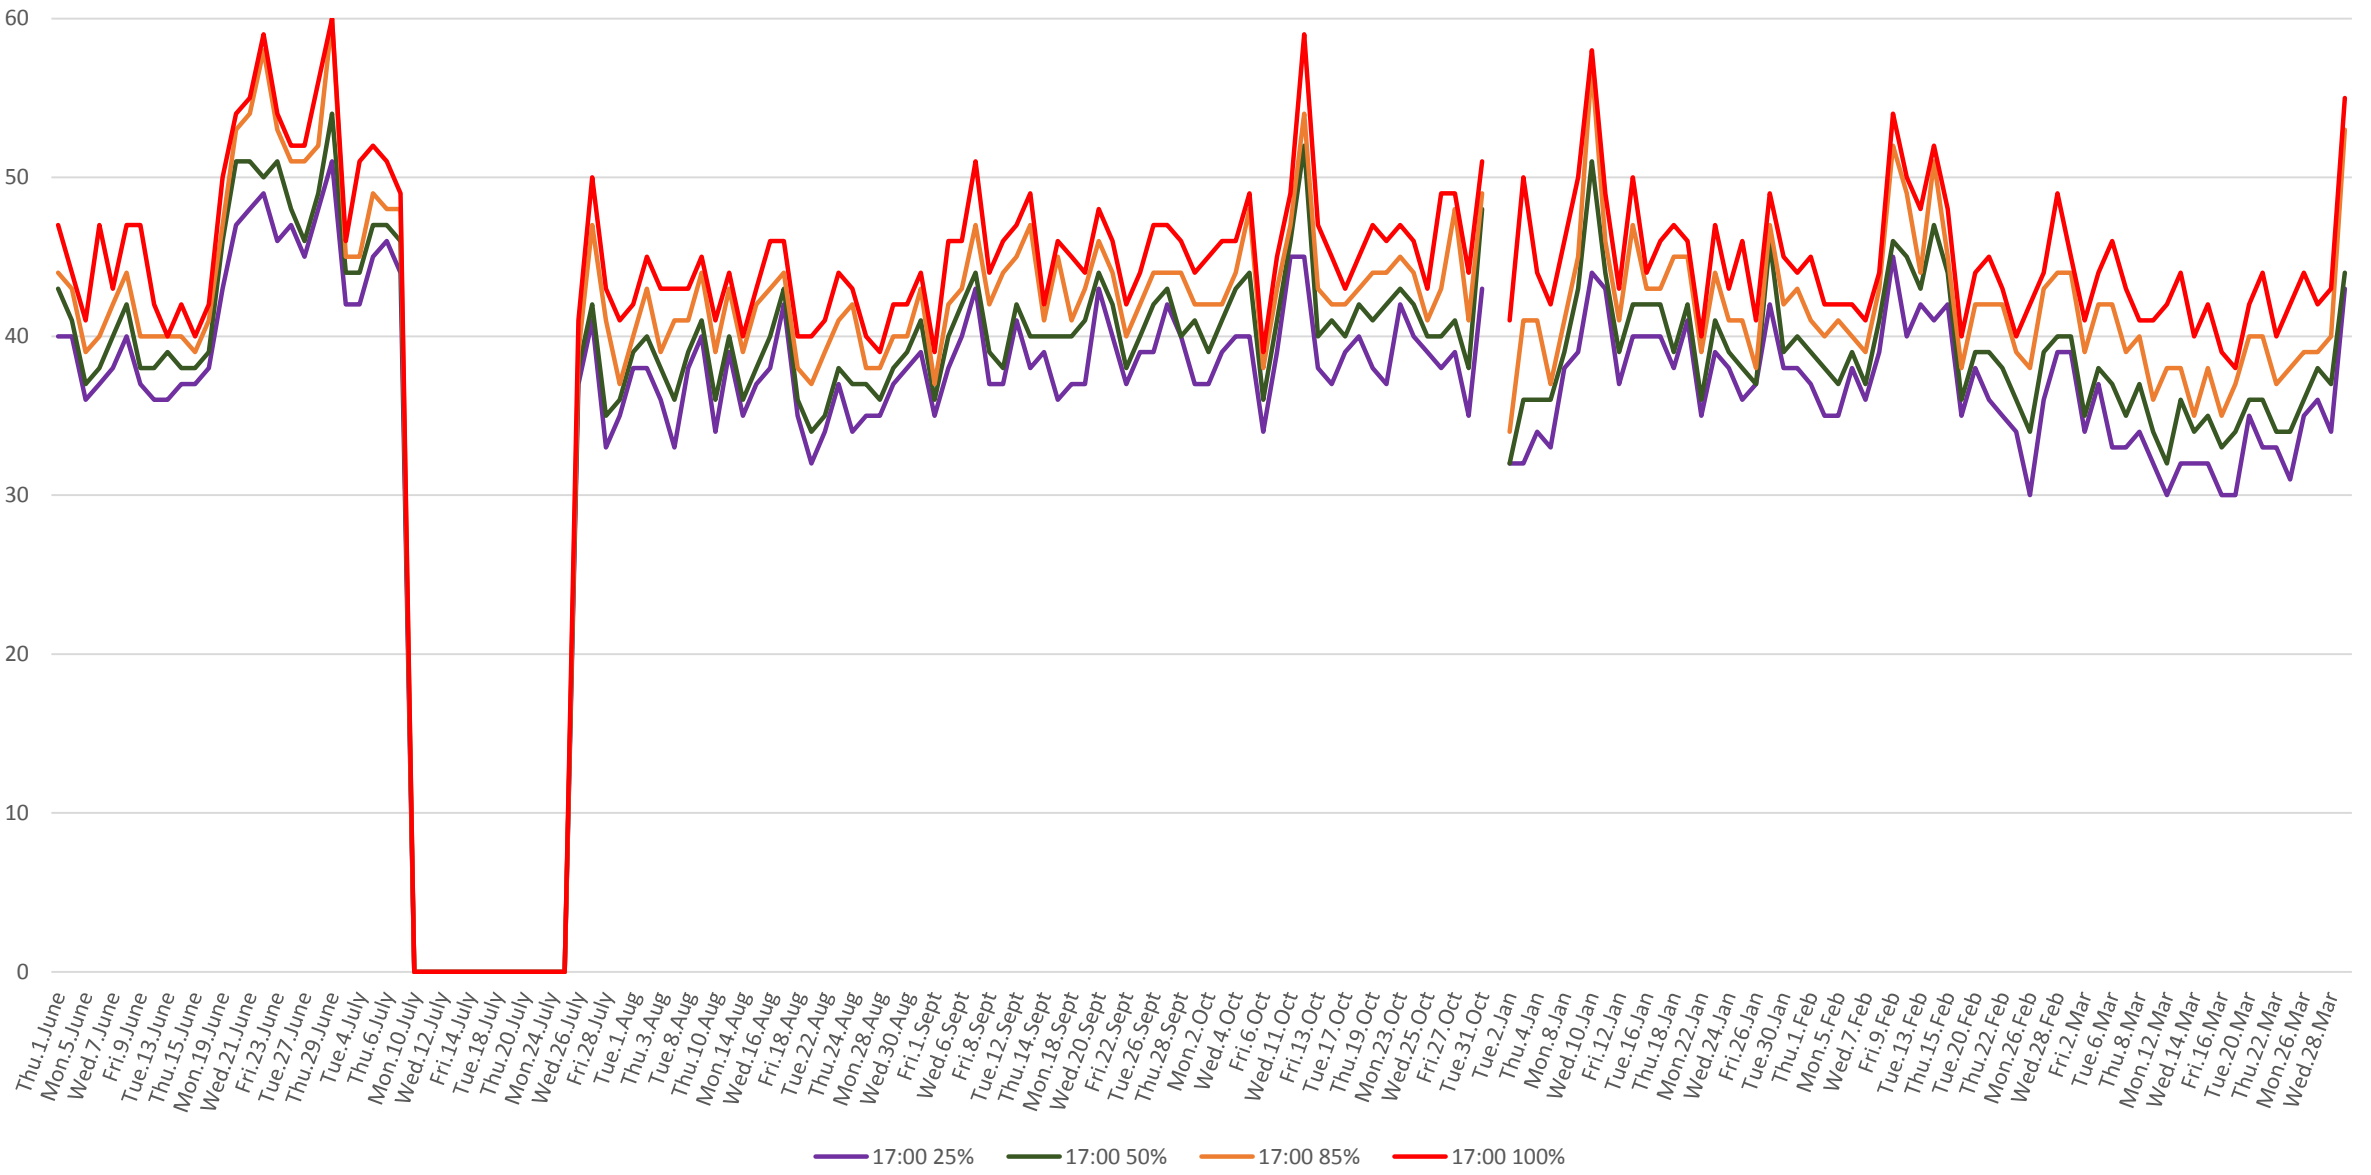

506 Carlton Link Times From Yonge To Danforth Northbound From June to Oct 2017 & Jan to Mar 2018  
Weekdays 50th Percentile 12:00 to 5:00 pm

506 Carlton Link Times From Yonge To Danforth Northbound From June to Oct 2017 & Jan to Mar 2018  
Weekdays 50th Percentile 6:00 to 11:00 pm

506 Carlton Link Times From Yonge To Danforth Northbound From June to Oct 2017 & Jan to Mar 2018  
Weekdays 8:00 to 9:00 am

506 Carlton Link Times From Yonge To Danforth Northbound From June to Oct 2017 & Jan to Mar 2018  
Weekdays 1:00 to 2:00 pm

506 Carlton Link Times From Yonge To Danforth Northbound From June to Oct 2017 & Jan to Mar 2018  
Weekdays 5:00 to 6:00 pm

506 Carlton Link Times From Yonge To Danforth Northbound From June to Oct 2017 & Jan to Mar 2018  
Weekdays 8:00 to 9:00 pm