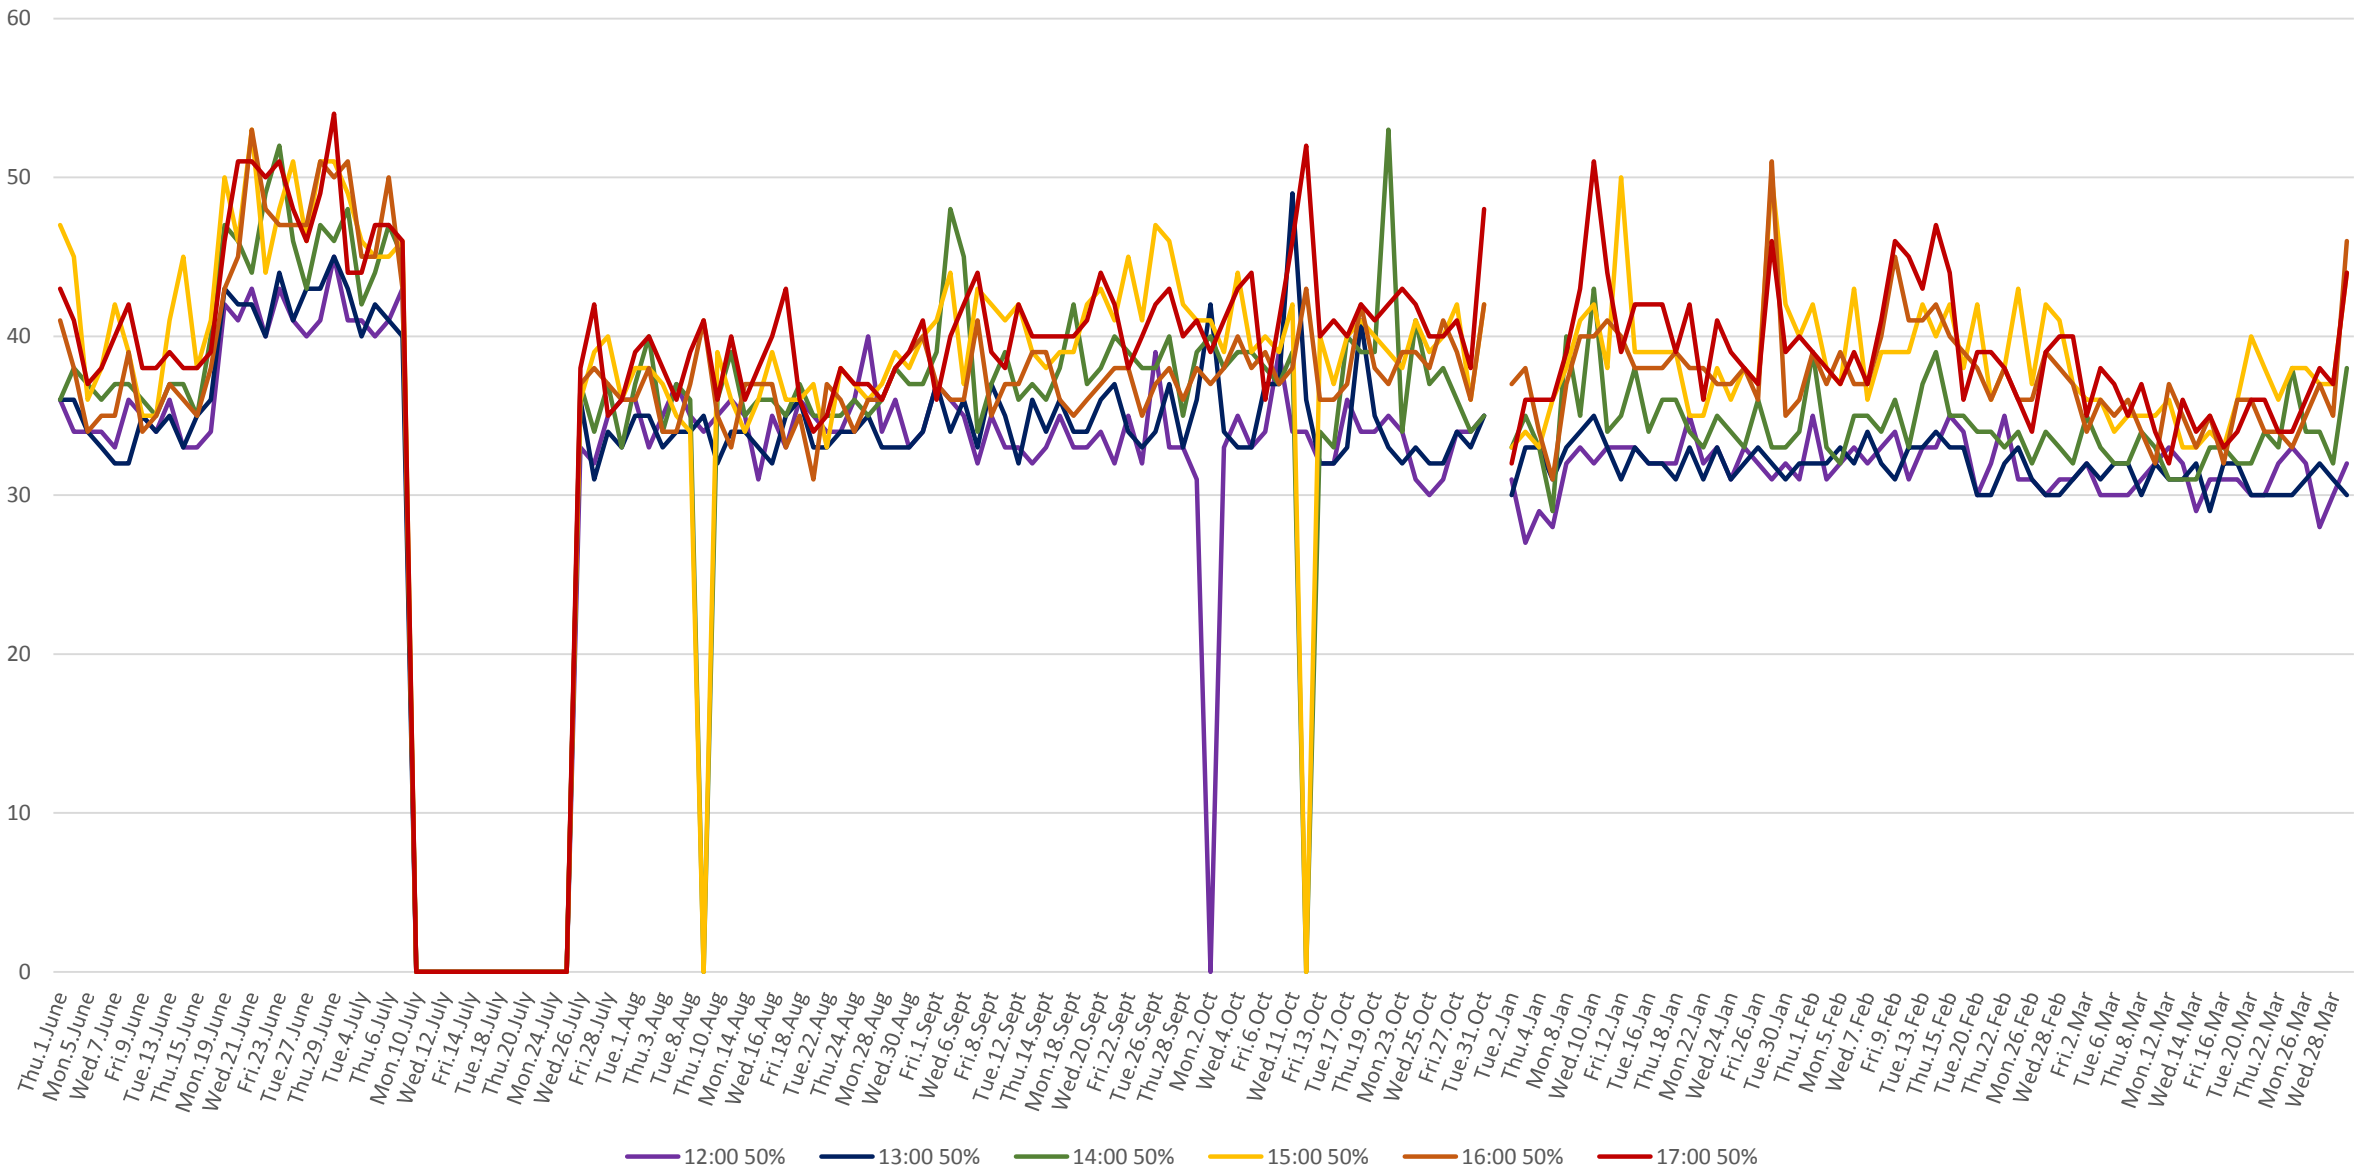

506 Carlton Link Times From Yonge To Danforth Northbound From June to Oct 2017 & Jan to Mar 2018  
Weekdays 85th Percentile 6:00 to 11:00 am

506 Carlton Link Times From Yonge To Danforth Northbound From June to Oct 2017 & Jan to Mar 2018  
Weekdays 85th Percentile 12:00 to 5:00 pm

506 Carlton Link Times From Yonge To Danforth Northbound From June to Oct 2017 & Jan to Mar 2018  
Weekdays 85th Percentile 6:00 to 11:00 pm

506 Carlton Link Times From Yonge To Danforth Northbound From June to Oct 2017 & Jan to Mar 2018  
Weekdays 50th Percentile 6:00 to 11:00 am

506 Carlton Link Times From Yonge To Danforth Northbound From June to Oct 2017 & Jan to Mar 2018  
Weekdays 50th Percentile 12:00 to 5:00 pm

506 Carlton Link Times From Yonge To Danforth Northbound From June to Oct 2017 & Jan to Mar 2018  
Weekdays 50th Percentile 6:00 to 11:00 pm

506 Carlton Link Times From Yonge To Danforth Northbound From June to Oct 2017 & Jan to Mar 2018  
Weekdays 8:00 to 9:00 am

506 Carlton Link Times From Yonge To Danforth Northbound From June to Oct 2017 & Jan to Mar 2018  
Weekdays 1:00 to 2:00 pm