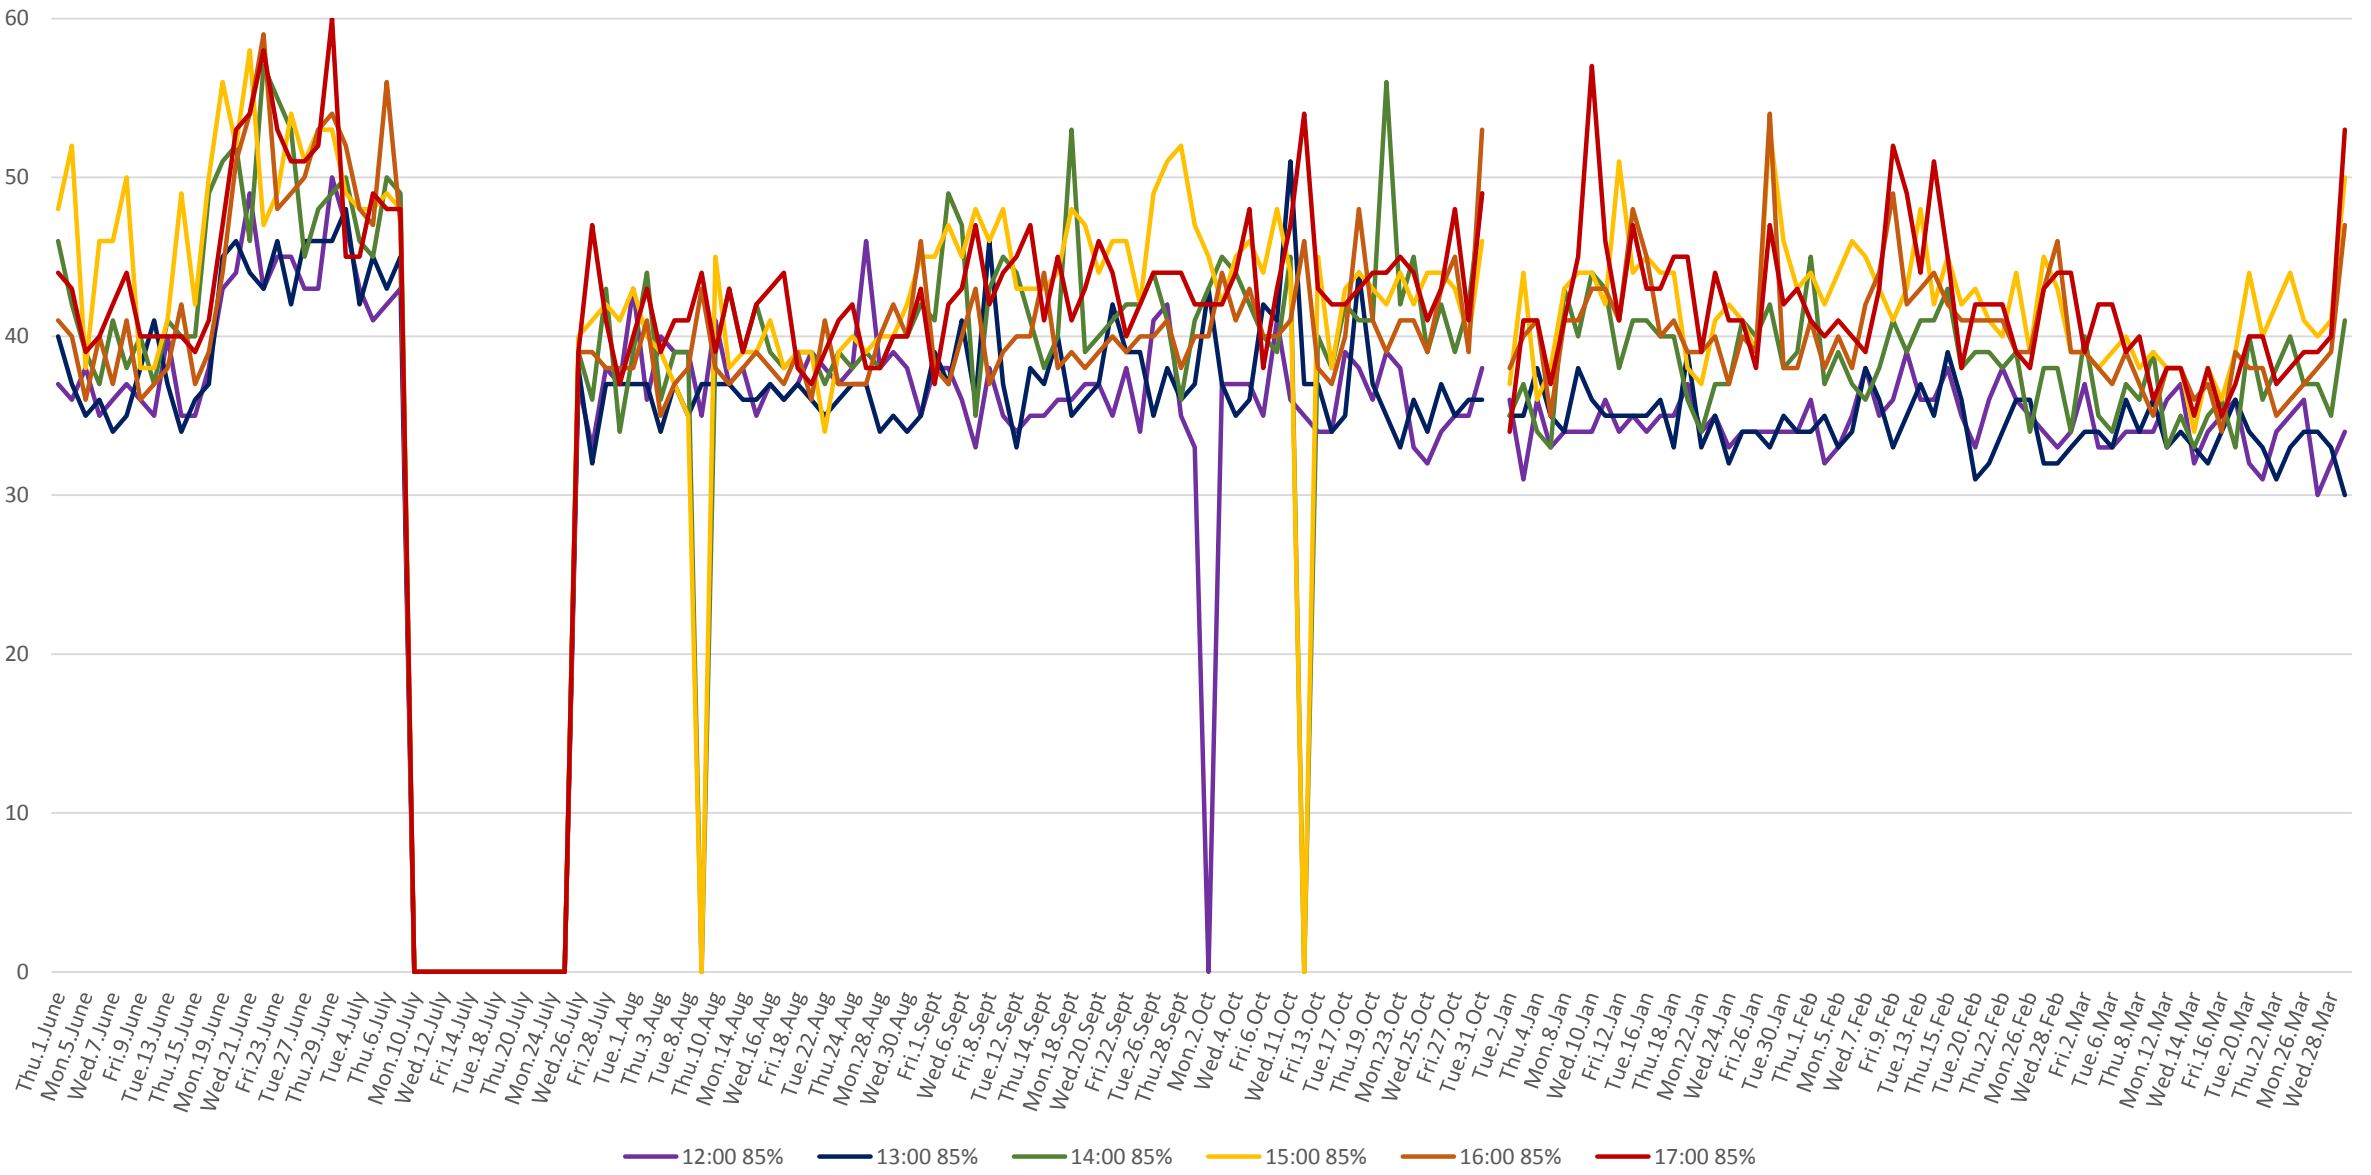

506 Carlton Link Times From Yonge To Danforth Northbound From June to Oct 2017 & Jan to Mar 2018  
Weekdays 85th Percentile 6:00 to 11:00 am

506 Carlton Link Times From Yonge To Danforth Northbound From June to Oct 2017 & Jan to Mar 2018  
Weekdays 85th Percentile 12:00 to 5:00 pm

506 Carlton Link Times From Yonge To Danforth Northbound From June to Oct 2017 & Jan to Mar 2018  
Weekdays 85th Percentile 6:00 to 11:00 pm

506 Carlton Link Times From Yonge To Danforth Northbound From June to Oct 2017 & Jan to Mar 2018  
Weekdays 50th Percentile 6:00 to 11:00 am

506 Carlton Link Times From Yonge To Danforth Northbound From June to Oct 2017 & Jan to Mar 2018  
Weekdays 50th Percentile 12:00 to 5:00 pm

506 Carlton Link Times From Yonge To Danforth Northbound From June to Oct 2017 & Jan to Mar 2018  
Weekdays 50th Percentile 6:00 to 11:00 pm

506 Carlton Link Times From Yonge To Danforth Northbound From June to Oct 2017 & Jan to Mar 2018  
Weekdays 8:00 to 9:00 am

506 Carlton Link Times From Yonge To Danforth Northbound From June to Oct 2017 & Jan to Mar 2018  
Weekdays 1:00 to 2:00 pm