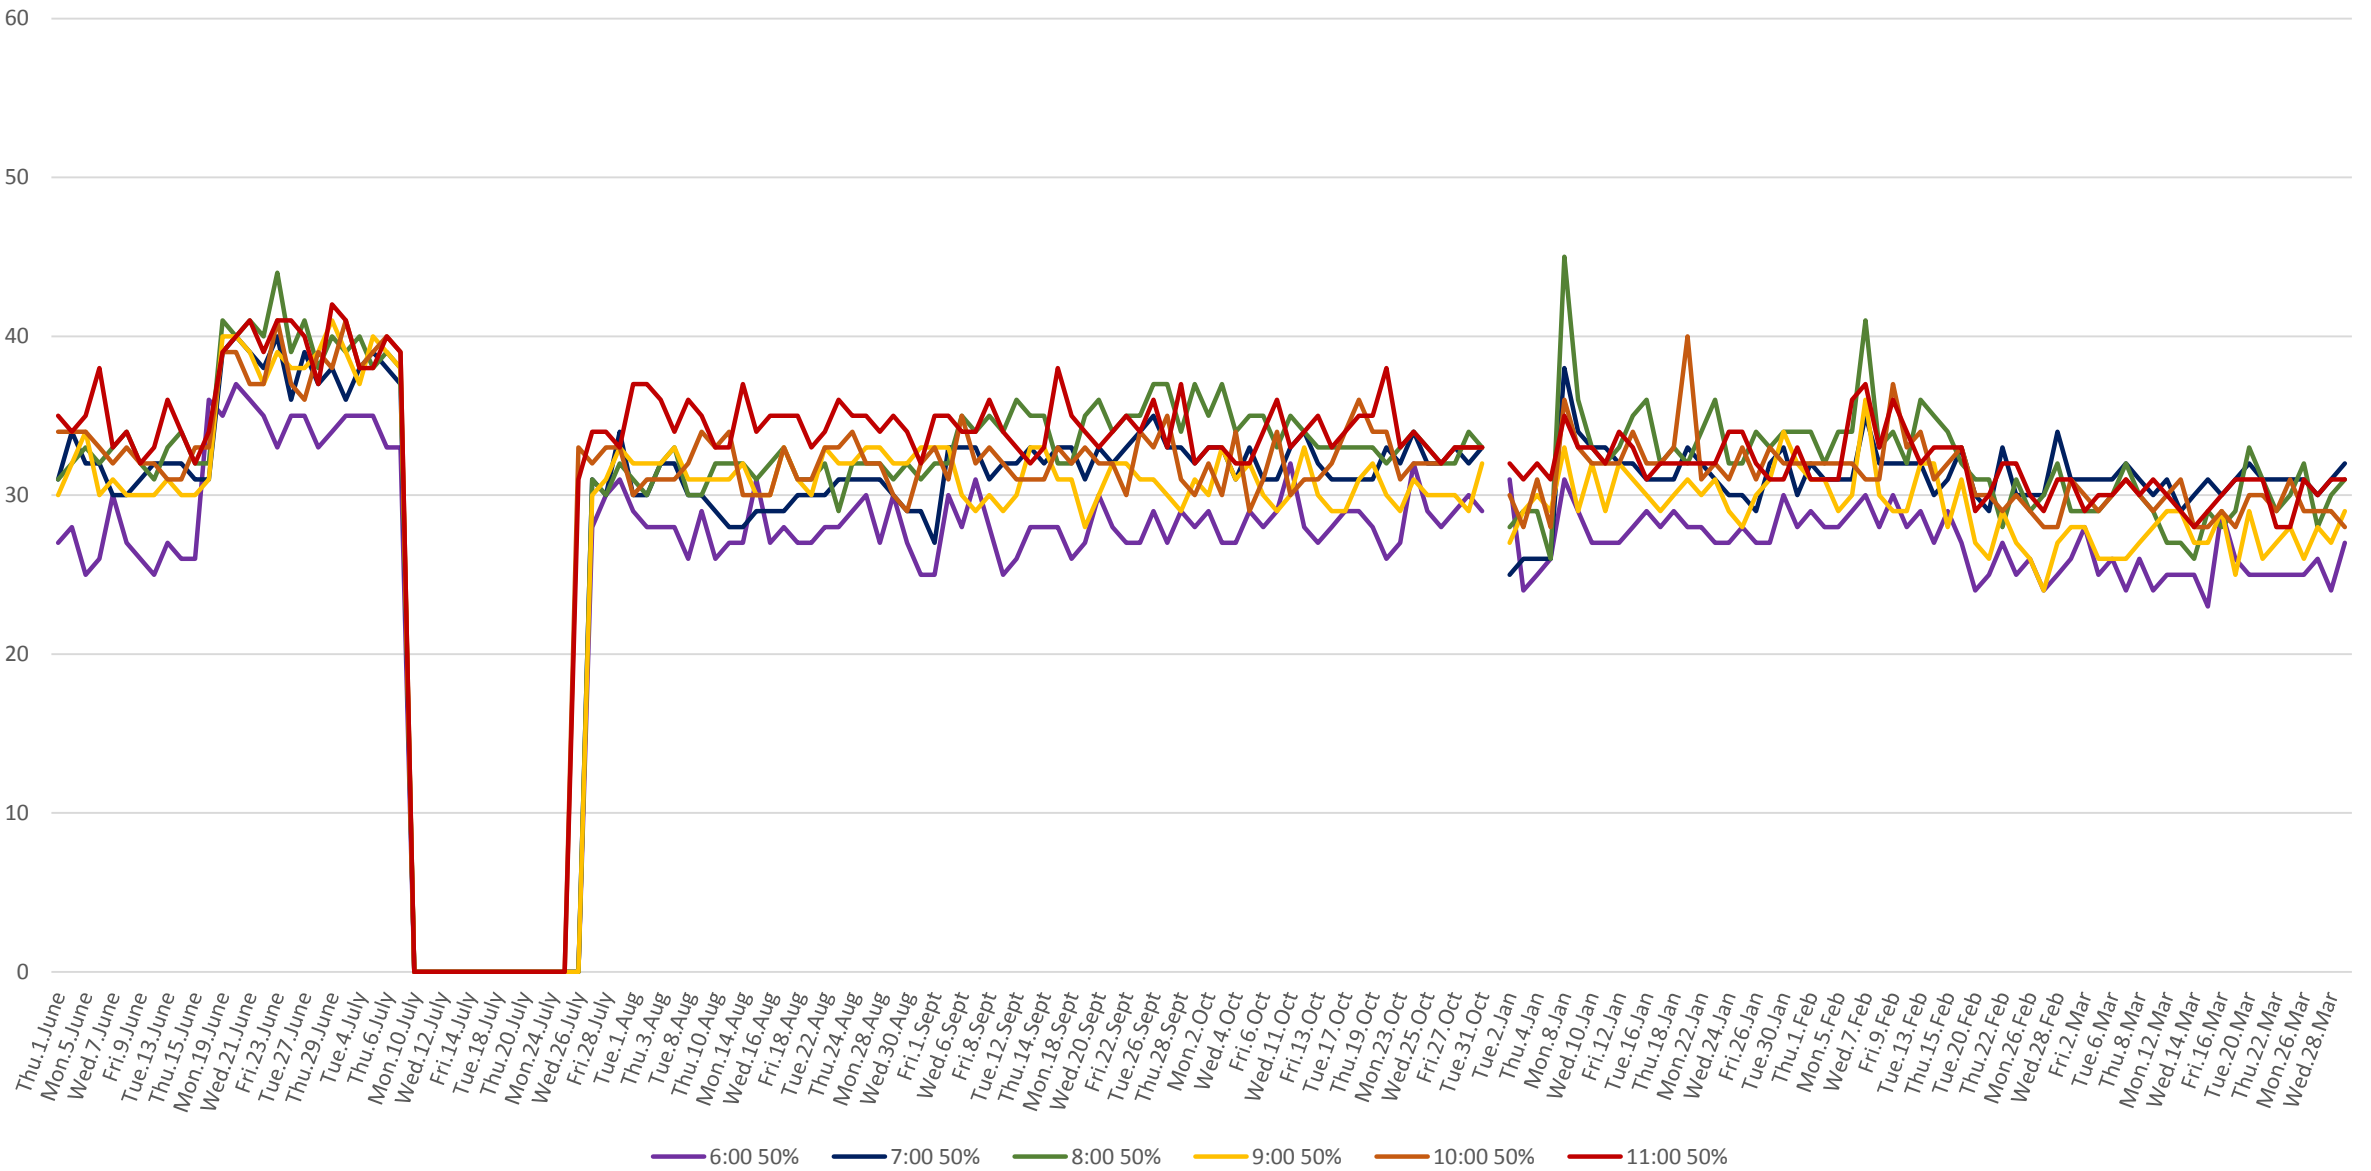

506 Carlton Link Times From Yonge To Danforth Northbound From June to Oct 2017 & Jan to Mar 2018  
Weekdays 85th Percentile 6:00 to 11:00 am

506 Carlton Link Times From Yonge To Danforth Northbound From June to Oct 2017 & Jan to Mar 2018  
Weekdays 85th Percentile 12:00 to 5:00 pm

506 Carlton Link Times From Yonge To Danforth Northbound From June to Oct 2017 & Jan to Mar 2018  
Weekdays 85th Percentile 6:00 to 11:00 pm

506 Carlton Link Times From Yonge To Danforth Northbound From June to Oct 2017 & Jan to Mar 2018  
Weekdays 50th Percentile 6:00 to 11:00 am

506 Carlton Link Times From Yonge To Danforth Northbound From June to Oct 2017 & Jan to Mar 2018  
Weekdays 50th Percentile 12:00 to 5:00 pm

506 Carlton Link Times From Yonge To Danforth Northbound From June to Oct 2017 & Jan to Mar 2018  
Weekdays 50th Percentile 6:00 to 11:00 pm

506 Carlton Link Times From Yonge To Danforth Northbound From June to Oct 2017 & Jan to Mar 2018  
Weekdays 8:00 to 9:00 am

506 Carlton Link Times From Yonge To Danforth Northbound From June to Oct 2017 & Jan to Mar 2018  
Weekdays 1:00 to 2:00 pm