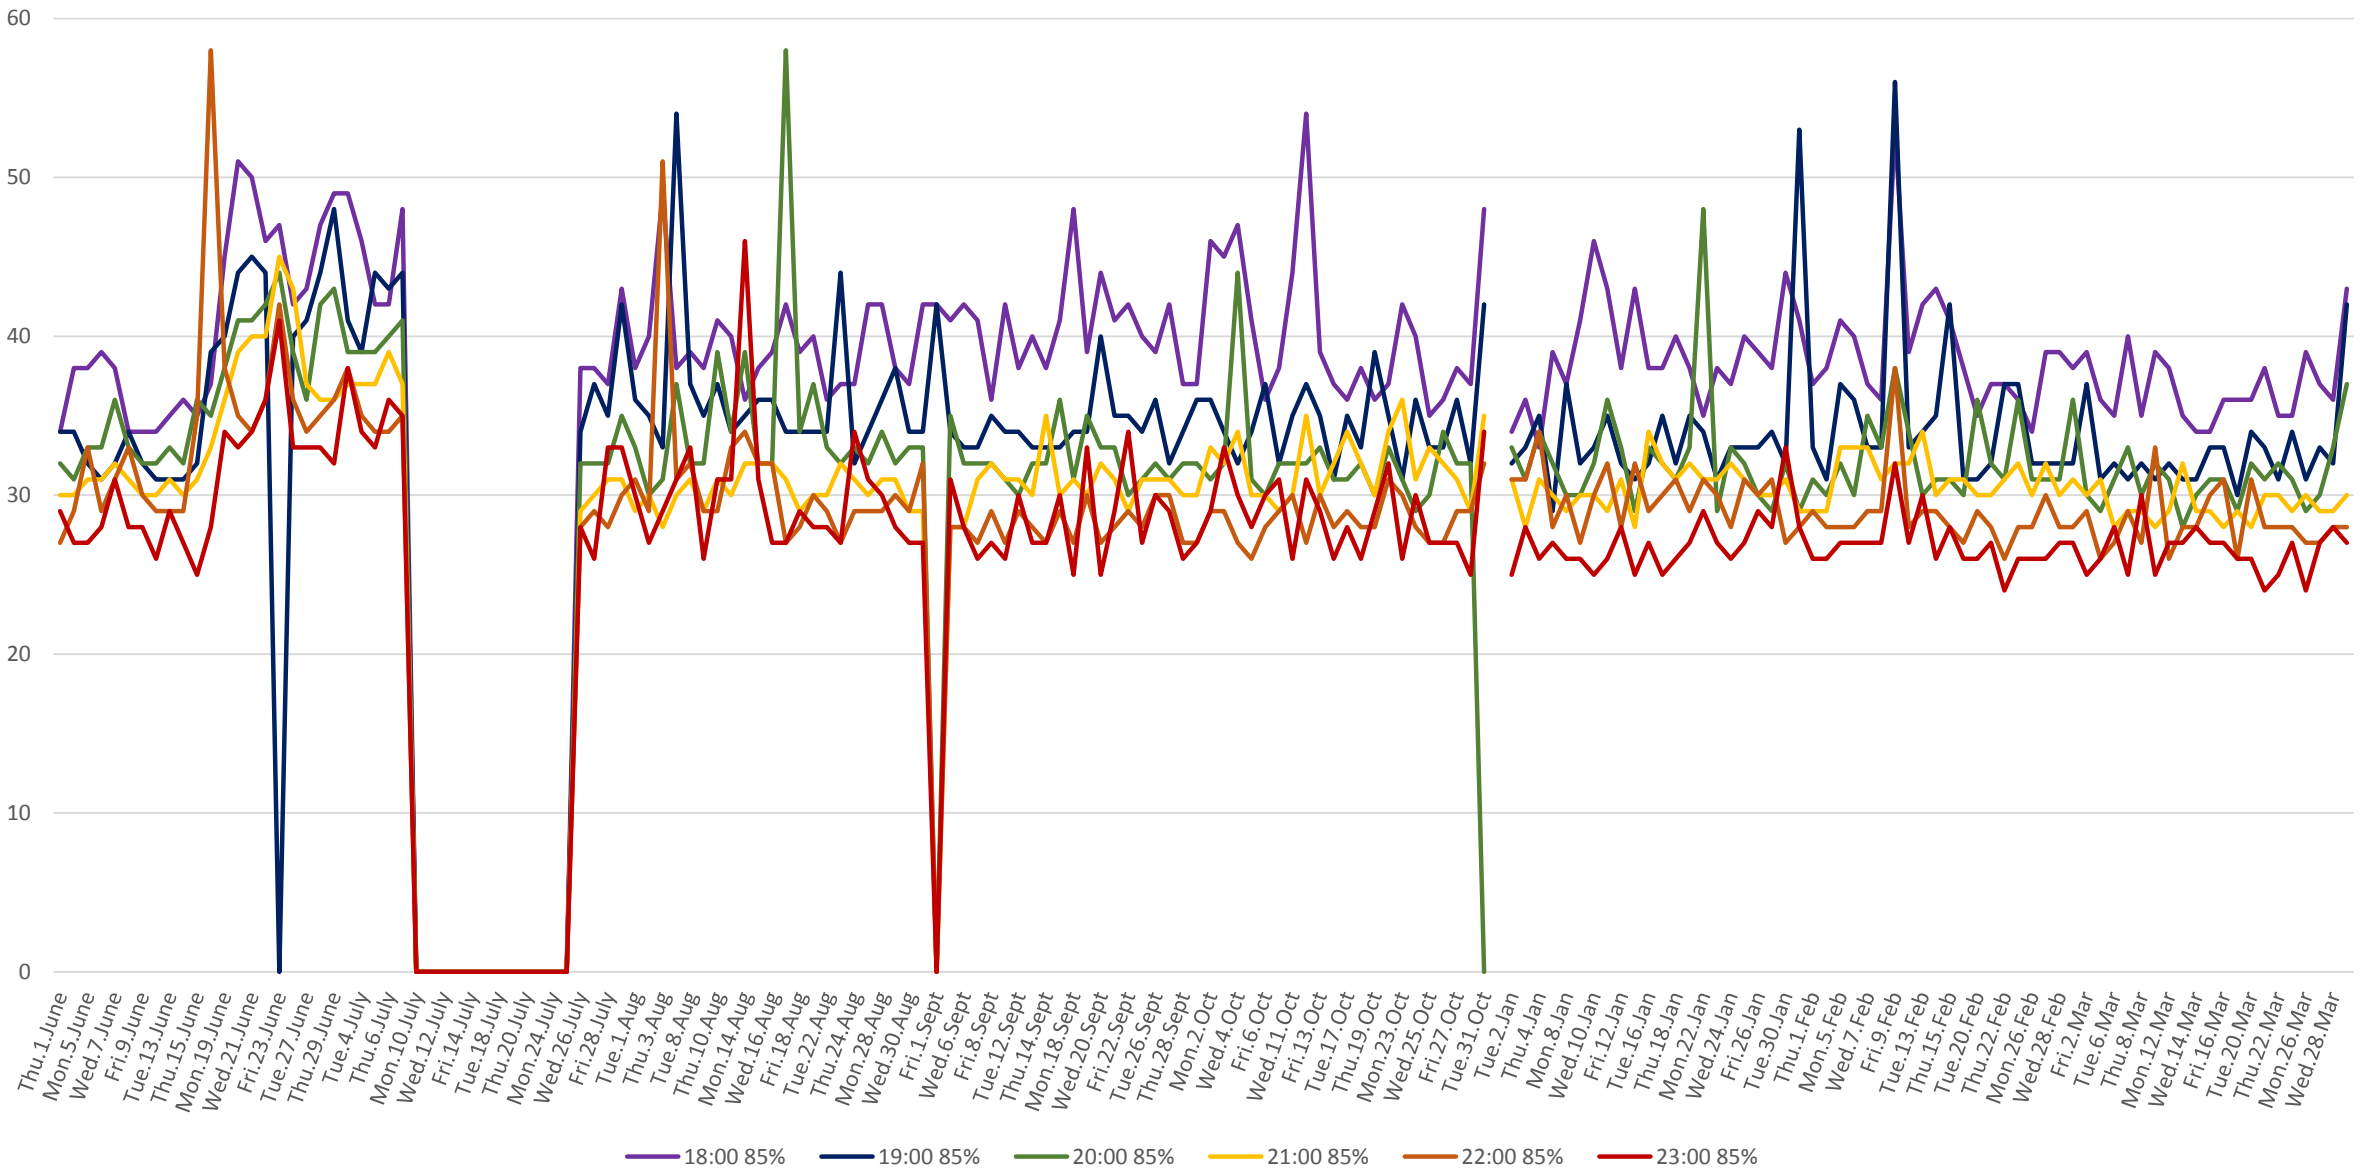

506 Carlton Link Times From Yonge To Danforth Northbound From June to Oct 2017 & Jan to Mar 2018  
Weekdays 85th Percentile 6:00 to 11:00 am

506 Carlton Link Times From Yonge To Danforth Northbound From June to Oct 2017 & Jan to Mar 2018  
Weekdays 85th Percentile 12:00 to 5:00 pm

506 Carlton Link Times From Yonge To Danforth Northbound From June to Oct 2017 & Jan to Mar 2018  
Weekdays 85th Percentile 6:00 to 11:00 pm

506 Carlton Link Times From Yonge To Danforth Northbound From June to Oct 2017 & Jan to Mar 2018  
Weekdays 50th Percentile 6:00 to 11:00 am

506 Carlton Link Times From Yonge To Danforth Northbound From June to Oct 2017 & Jan to Mar 2018  
Weekdays 50th Percentile 12:00 to 5:00 pm

506 Carlton Link Times From Yonge To Danforth Northbound From June to Oct 2017 & Jan to Mar 2018  
Weekdays 50th Percentile 6:00 to 11:00 pm

506 Carlton Link Times From Yonge To Danforth Northbound From June to Oct 2017 & Jan to Mar 2018  
Weekdays 8:00 to 9:00 am

506 Carlton Link Times From Yonge To Danforth Northbound From June to Oct 2017 & Jan to Mar 2018  
Weekdays 1:00 to 2:00 pm