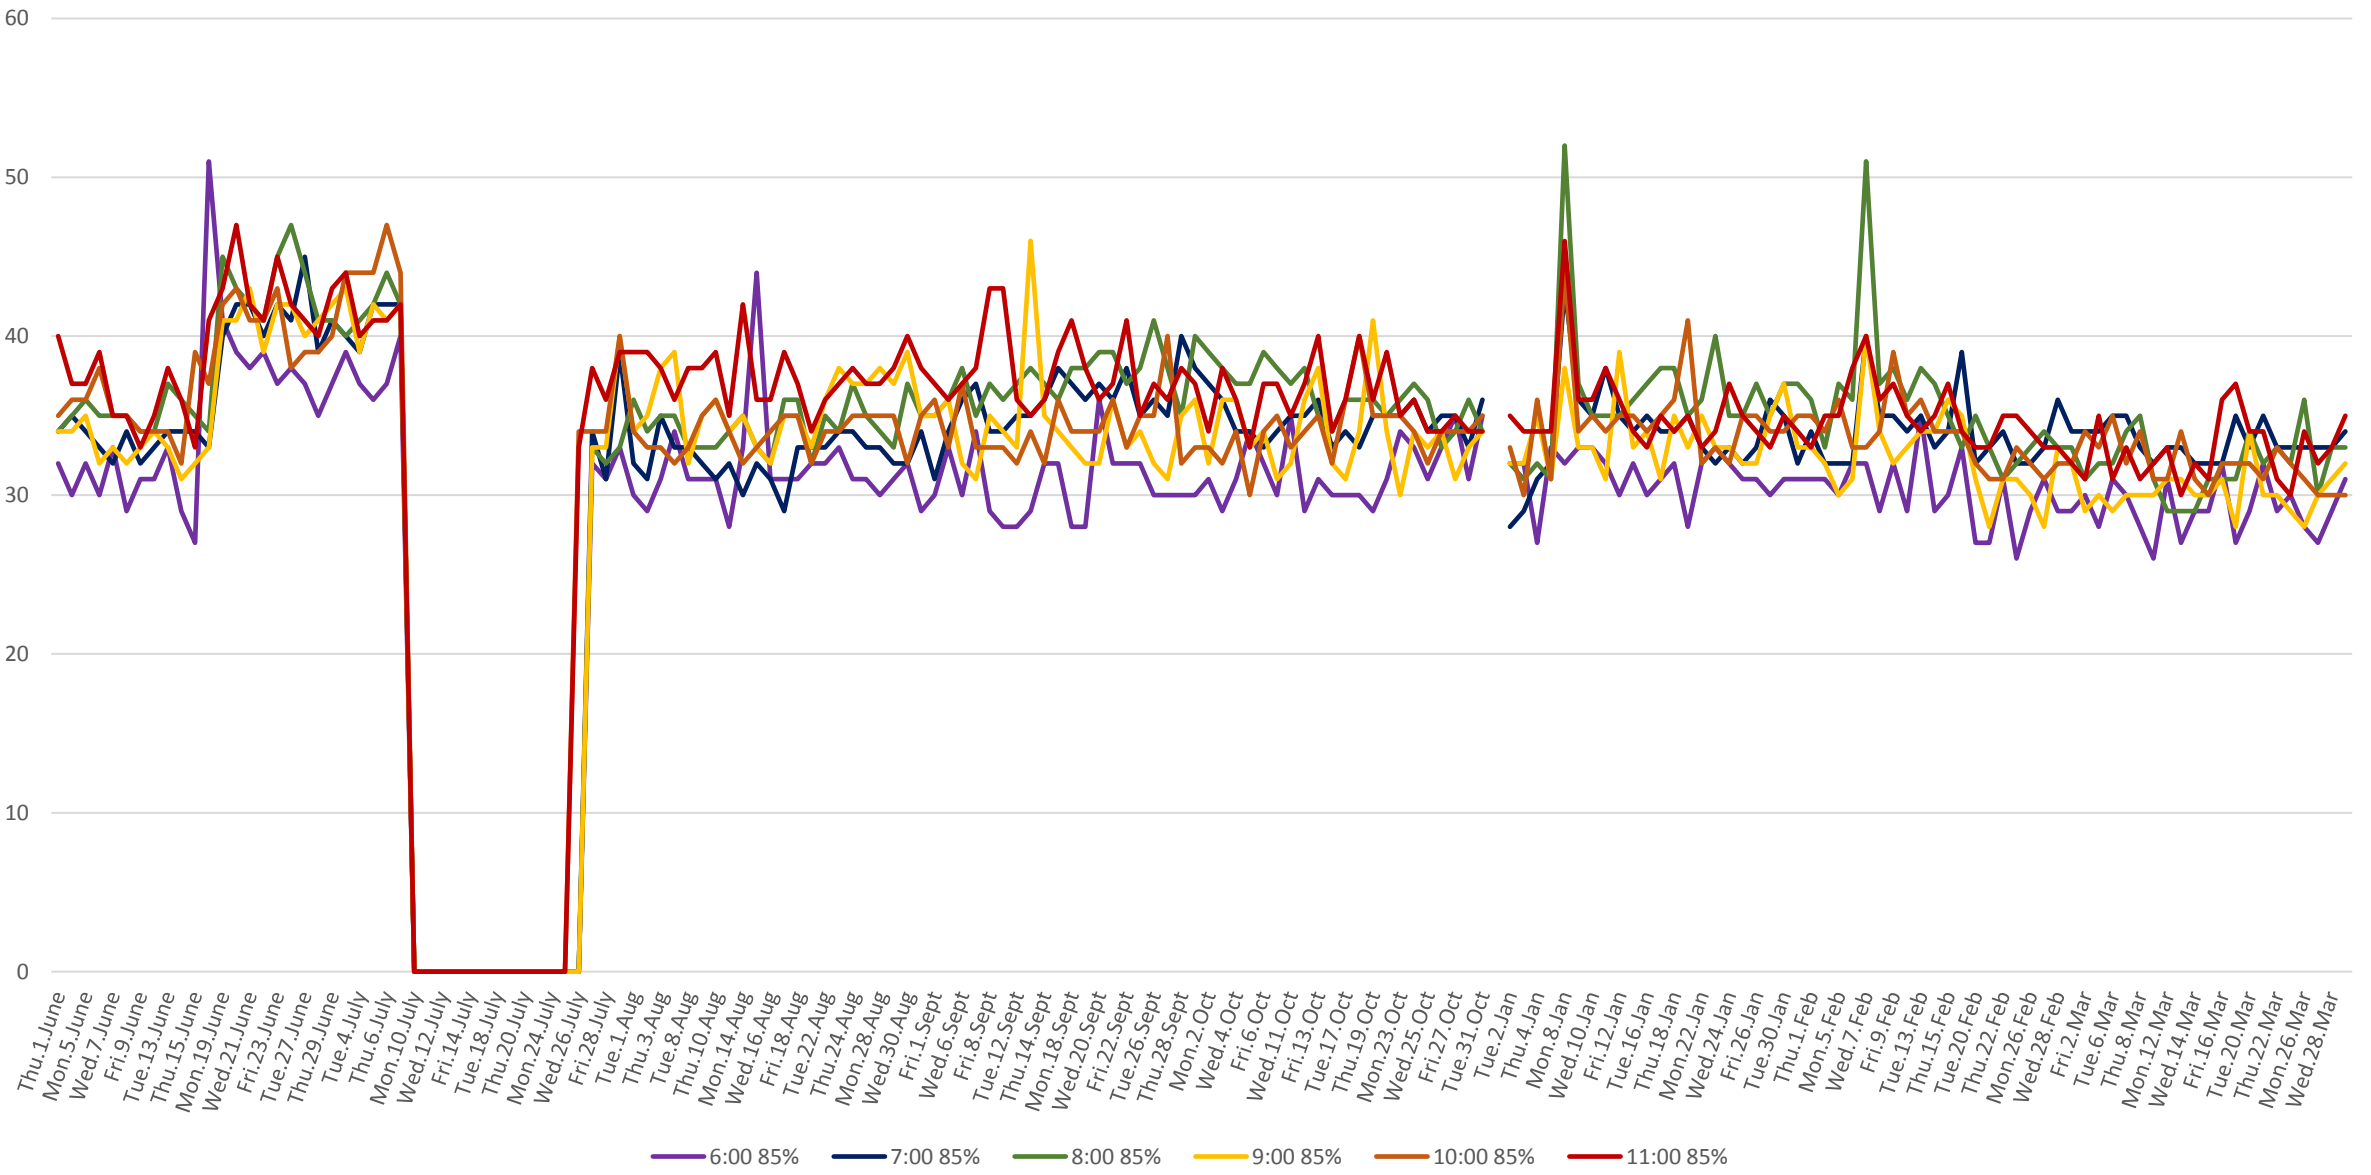

506 Carlton Link Times From Yonge To Danforth Northbound From June to Oct 2017 & Jan to Mar 2018  
Weekdays 85th Percentile 6:00 to 11:00 am

506 Carlton Link Times From Yonge To Danforth Northbound From June to Oct 2017 & Jan to Mar 2018  
Weekdays 85th Percentile 12:00 to 5:00 pm

506 Carlton Link Times From Yonge To Danforth Northbound From June to Oct 2017 & Jan to Mar 2018  
Weekdays 85th Percentile 6:00 to 11:00 pm

506 Carlton Link Times From Yonge To Danforth Northbound From June to Oct 2017 & Jan to Mar 2018  
Weekdays 50th Percentile 6:00 to 11:00 am

506 Carlton Link Times From Yonge To Danforth Northbound From June to Oct 2017 & Jan to Mar 2018  
Weekdays 50th Percentile 12:00 to 5:00 pm

506 Carlton Link Times From Yonge To Danforth Northbound From June to Oct 2017 & Jan to Mar 2018  
Weekdays 50th Percentile 6:00 to 11:00 pm

506 Carlton Link Times From Yonge To Danforth Northbound From June to Oct 2017 & Jan to Mar 2018  
Weekdays 8:00 to 9:00 am

506 Carlton Link Times From Yonge To Danforth Northbound From June to Oct 2017 & Jan to Mar 2018  
Weekdays 1:00 to 2:00 pm