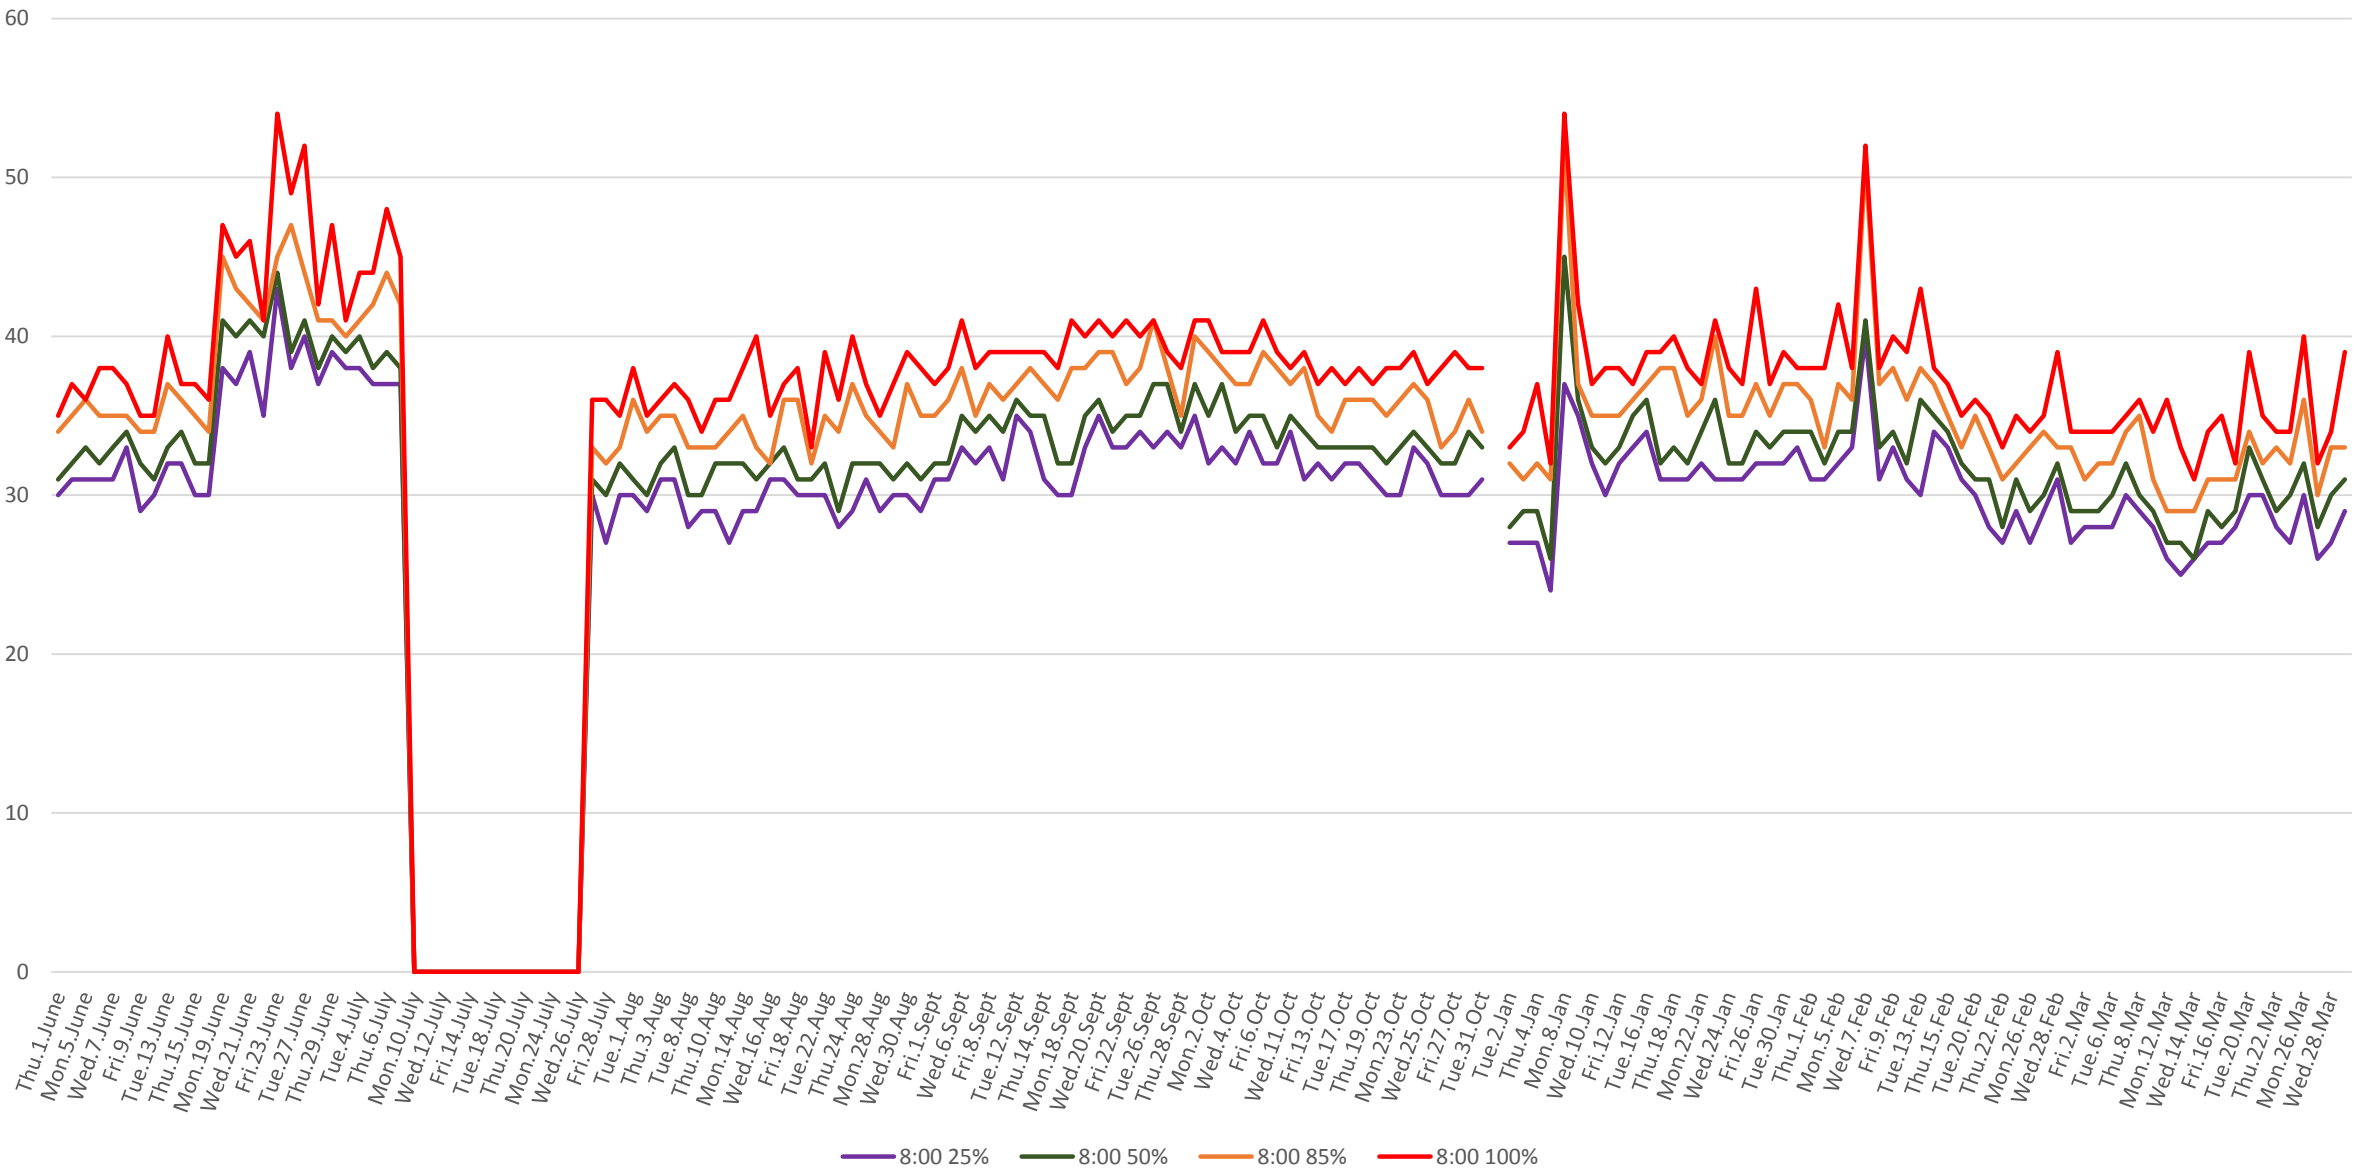

506 Carlton Link Times From Yonge To Danforth Northbound From June to Oct 2017 & Jan to Mar 2018  
Weekdays 85th Percentile 6:00 to 11:00 pm

506 Carlton Link Times From Yonge To Danforth Northbound From June to Oct 2017 & Jan to Mar 2018  
Weekdays 50th Percentile 6:00 to 11:00 am

506 Carlton Link Times From Yonge To Danforth Northbound From June to Oct 2017 & Jan to Mar 2018  
Weekdays 50th Percentile 12:00 to 5:00 pm

506 Carlton Link Times From Yonge To Danforth Northbound From June to Oct 2017 & Jan to Mar 2018  
Weekdays 50th Percentile 6:00 to 11:00 pm

506 Carlton Link Times From Yonge To Danforth Northbound From June to Oct 2017 & Jan to Mar 2018  
Weekdays 8:00 to 9:00 am

506 Carlton Link Times From Yonge To Danforth Northbound From June to Oct 2017 & Jan to Mar 2018  
Weekdays 1:00 to 2:00 pm

506 Carlton Link Times From Yonge To Danforth Northbound From June to Oct 2017 & Jan to Mar 2018  
Weekdays 5:00 to 6:00 pm

506 Carlton Link Times From Yonge To Danforth Northbound From June to Oct 2017 & Jan to Mar 2018  
Weekdays 8:00 to 9:00 pm