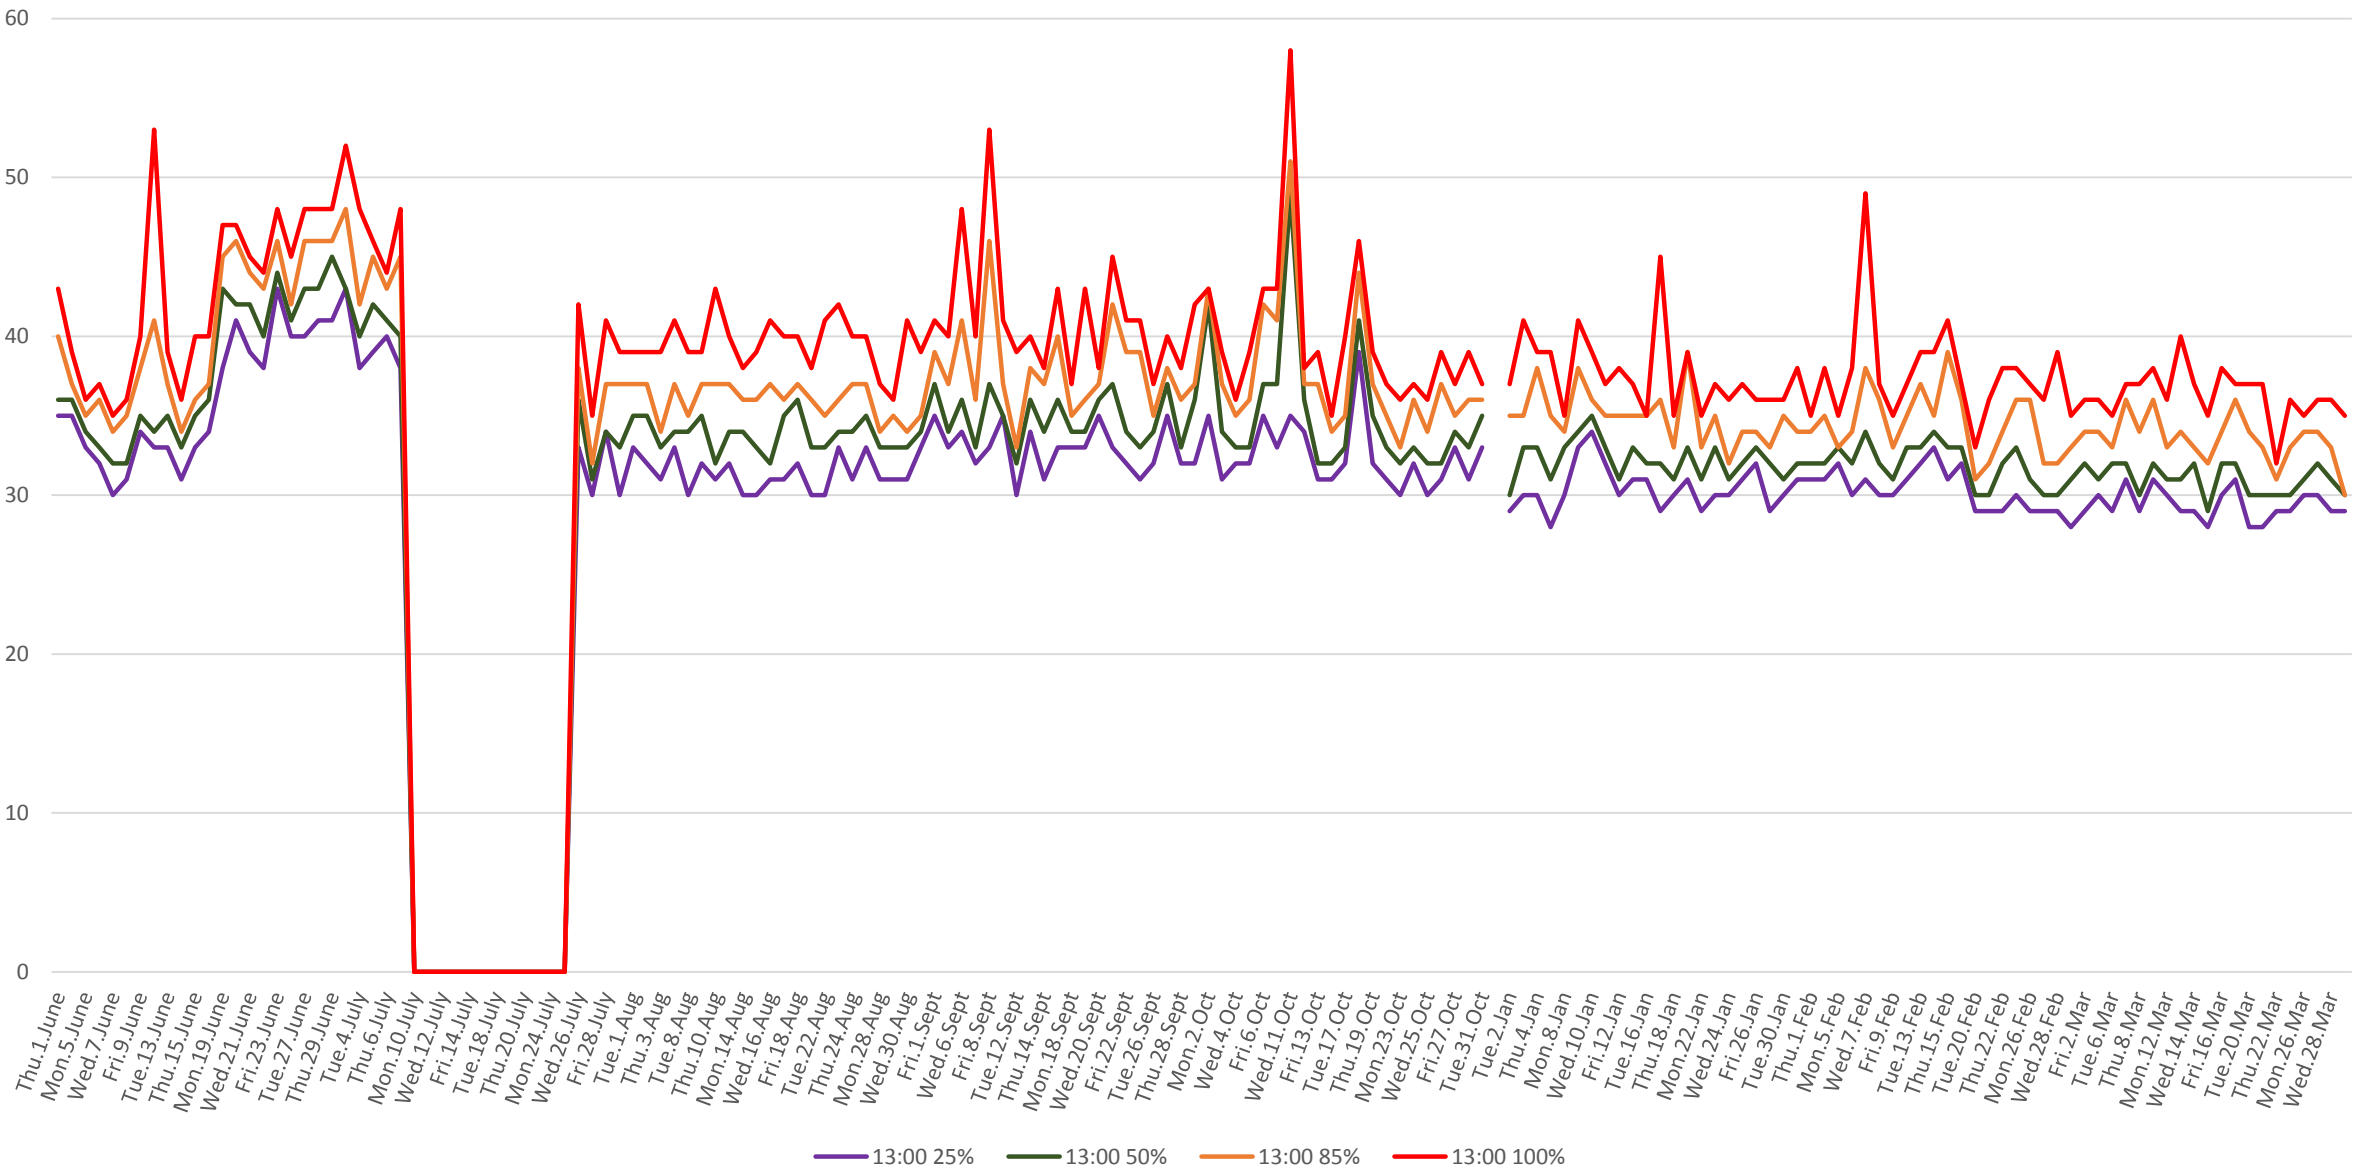

506 Carlton Link Times From Yonge To Danforth Northbound From June to Oct 2017 & Jan to Mar 2018  
Weekdays 85th Percentile 6:00 to 11:00 pm

506 Carlton Link Times From Yonge To Danforth Northbound From June to Oct 2017 & Jan to Mar 2018  
Weekdays 50th Percentile 6:00 to 11:00 am

506 Carlton Link Times From Yonge To Danforth Northbound From June to Oct 2017 & Jan to Mar 2018  
Weekdays 50th Percentile 12:00 to 5:00 pm

506 Carlton Link Times From Yonge To Danforth Northbound From June to Oct 2017 & Jan to Mar 2018  
Weekdays 50th Percentile 6:00 to 11:00 pm

506 Carlton Link Times From Yonge To Danforth Northbound From June to Oct 2017 & Jan to Mar 2018  
Weekdays 8:00 to 9:00 am

506 Carlton Link Times From Yonge To Danforth Northbound From June to Oct 2017 & Jan to Mar 2018  
Weekdays 1:00 to 2:00 pm

506 Carlton Link Times From Yonge To Danforth Northbound From June to Oct 2017 & Jan to Mar 2018  
Weekdays 5:00 to 6:00 pm

506 Carlton Link Times From Yonge To Danforth Northbound From June to Oct 2017 & Jan to Mar 2018  
Weekdays 8:00 to 9:00 pm