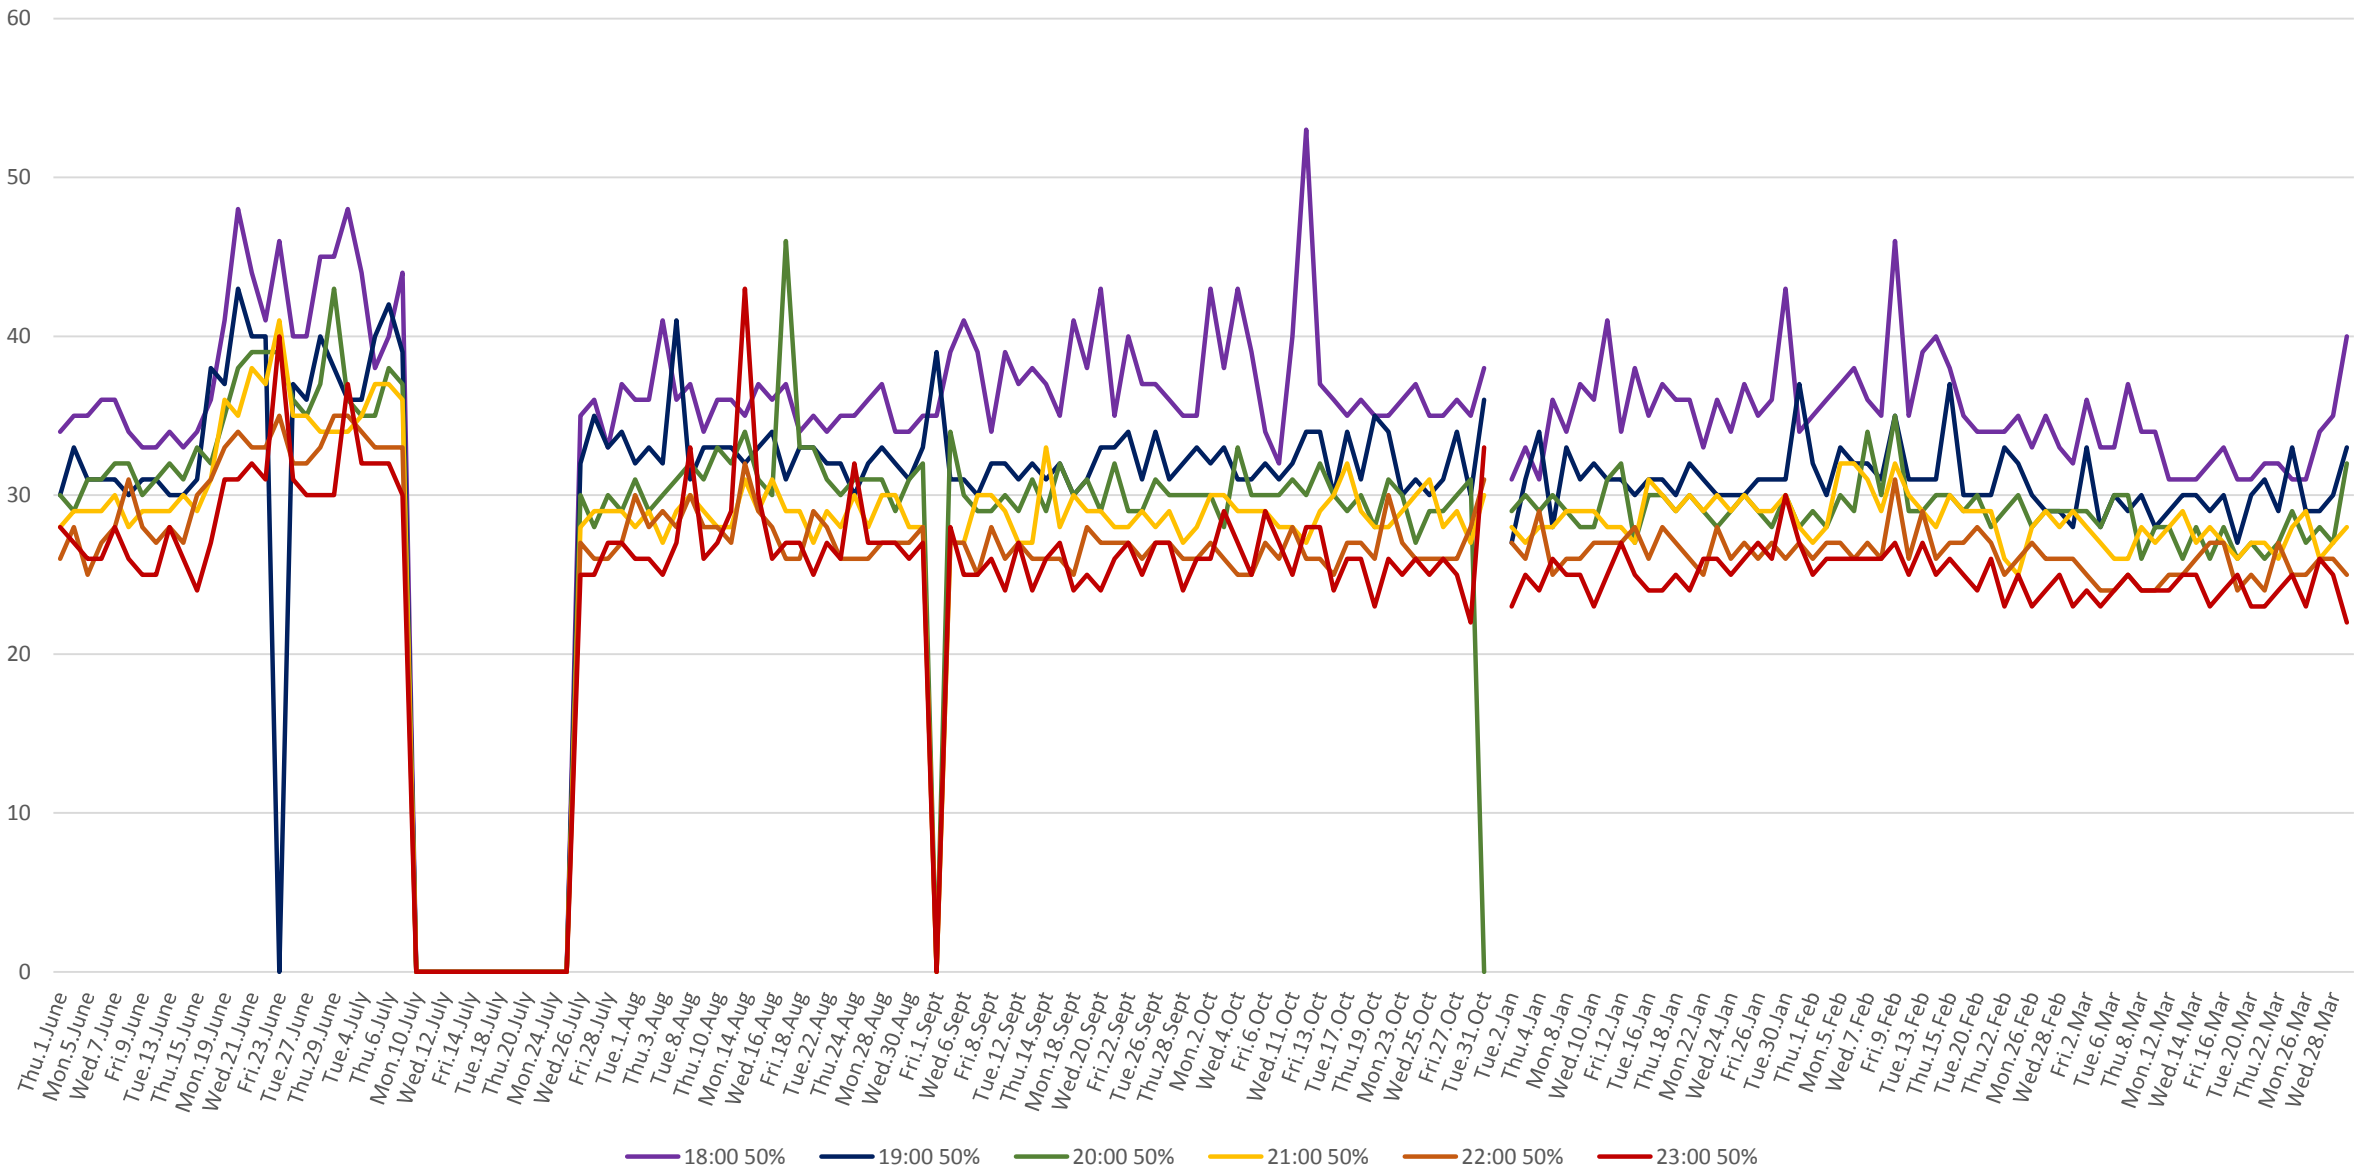

506 Carlton Link Times From Yonge To Danforth Northbound From June to Oct 2017 & Jan to Mar 2018  
Weekdays 85th Percentile 6:00 to 11:00 pm

506 Carlton Link Times From Yonge To Danforth Northbound From June to Oct 2017 & Jan to Mar 2018  
Weekdays 50th Percentile 6:00 to 11:00 am

506 Carlton Link Times From Yonge To Danforth Northbound From June to Oct 2017 & Jan to Mar 2018  
Weekdays 50th Percentile 12:00 to 5:00 pm

506 Carlton Link Times From Yonge To Danforth Northbound From June to Oct 2017 & Jan to Mar 2018  
Weekdays 50th Percentile 6:00 to 11:00 pm

506 Carlton Link Times From Yonge To Danforth Northbound From June to Oct 2017 & Jan to Mar 2018  
Weekdays 8:00 to 9:00 am

506 Carlton Link Times From Yonge To Danforth Northbound From June to Oct 2017 & Jan to Mar 2018  
Weekdays 1:00 to 2:00 pm

506 Carlton Link Times From Yonge To Danforth Northbound From June to Oct 2017 & Jan to Mar 2018  
Weekdays 5:00 to 6:00 pm

506 Carlton Link Times From Yonge To Danforth Northbound From June to Oct 2017 & Jan to Mar 2018  
Weekdays 8:00 to 9:00 pm