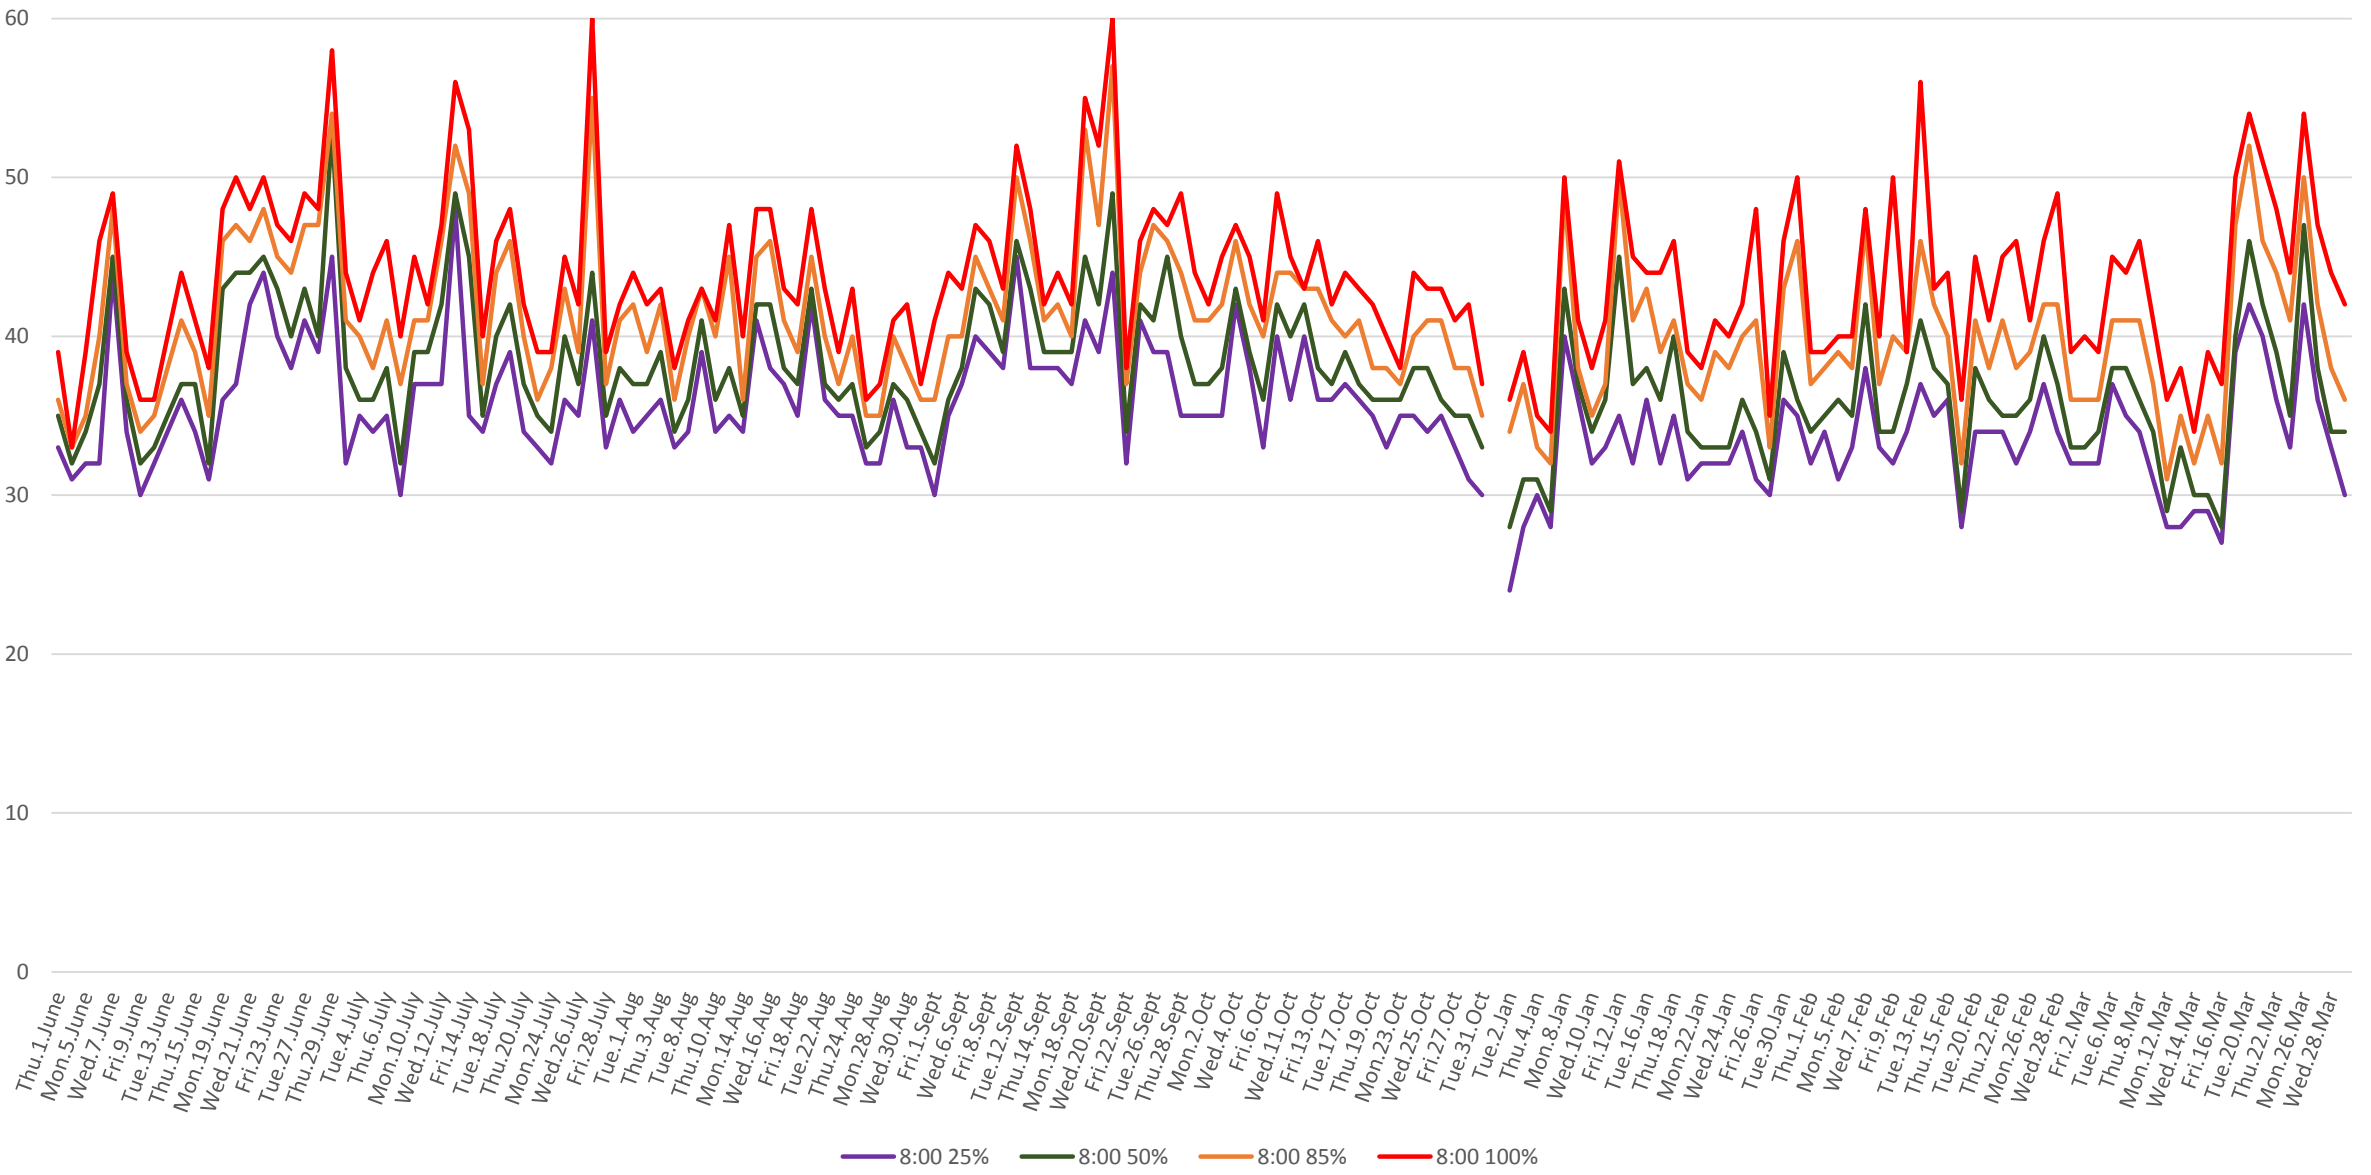

506 Carlton Link Times From Parkside To Yonge Eastbound From June to Oct 2017 & Jan to Mar 2018  
Weekdays 85th Percentile 6:00 to 11:00 pm

506 Carlton Link Times From Parkside To Yonge Eastbound From June to Oct 2017 & Jan to Mar 2018  
Weekdays 50th Percentile 6:00 to 11:00 am

506 Carlton Link Times From Parkside To Yonge Eastbound From June to Oct 2017 & Jan to Mar 2018  
Weekdays 50th Percentile 12:00 to 5:00 pm

506 Carlton Link Times From Parkside To Yonge Eastbound From June to Oct 2017 & Jan to Mar 2018  
Weekdays 50th Percentile 6:00 to 11:00 pm

506 Carlton Link Times From Parkside To Yonge Eastbound From June to Oct 2017 & Jan to Mar 2018  
Weekdays 8:00 to 9:00 am

506 Carlton Link Times From Parkside To Yonge Eastbound From June to Oct 2017 & Jan to Mar 2018  
Weekdays 1:00 to 2:00 pm

506 Carlton Link Times From Parkside To Yonge Eastbound From June to Oct 2017 & Jan to Mar 2018  
Weekdays 5:00 to 6:00 pm

506 Carlton Link Times From Parkside To Yonge Eastbound From June to Oct 2017 & Jan to Mar 2018  
Weekdays 8:00 to 9:00 pm