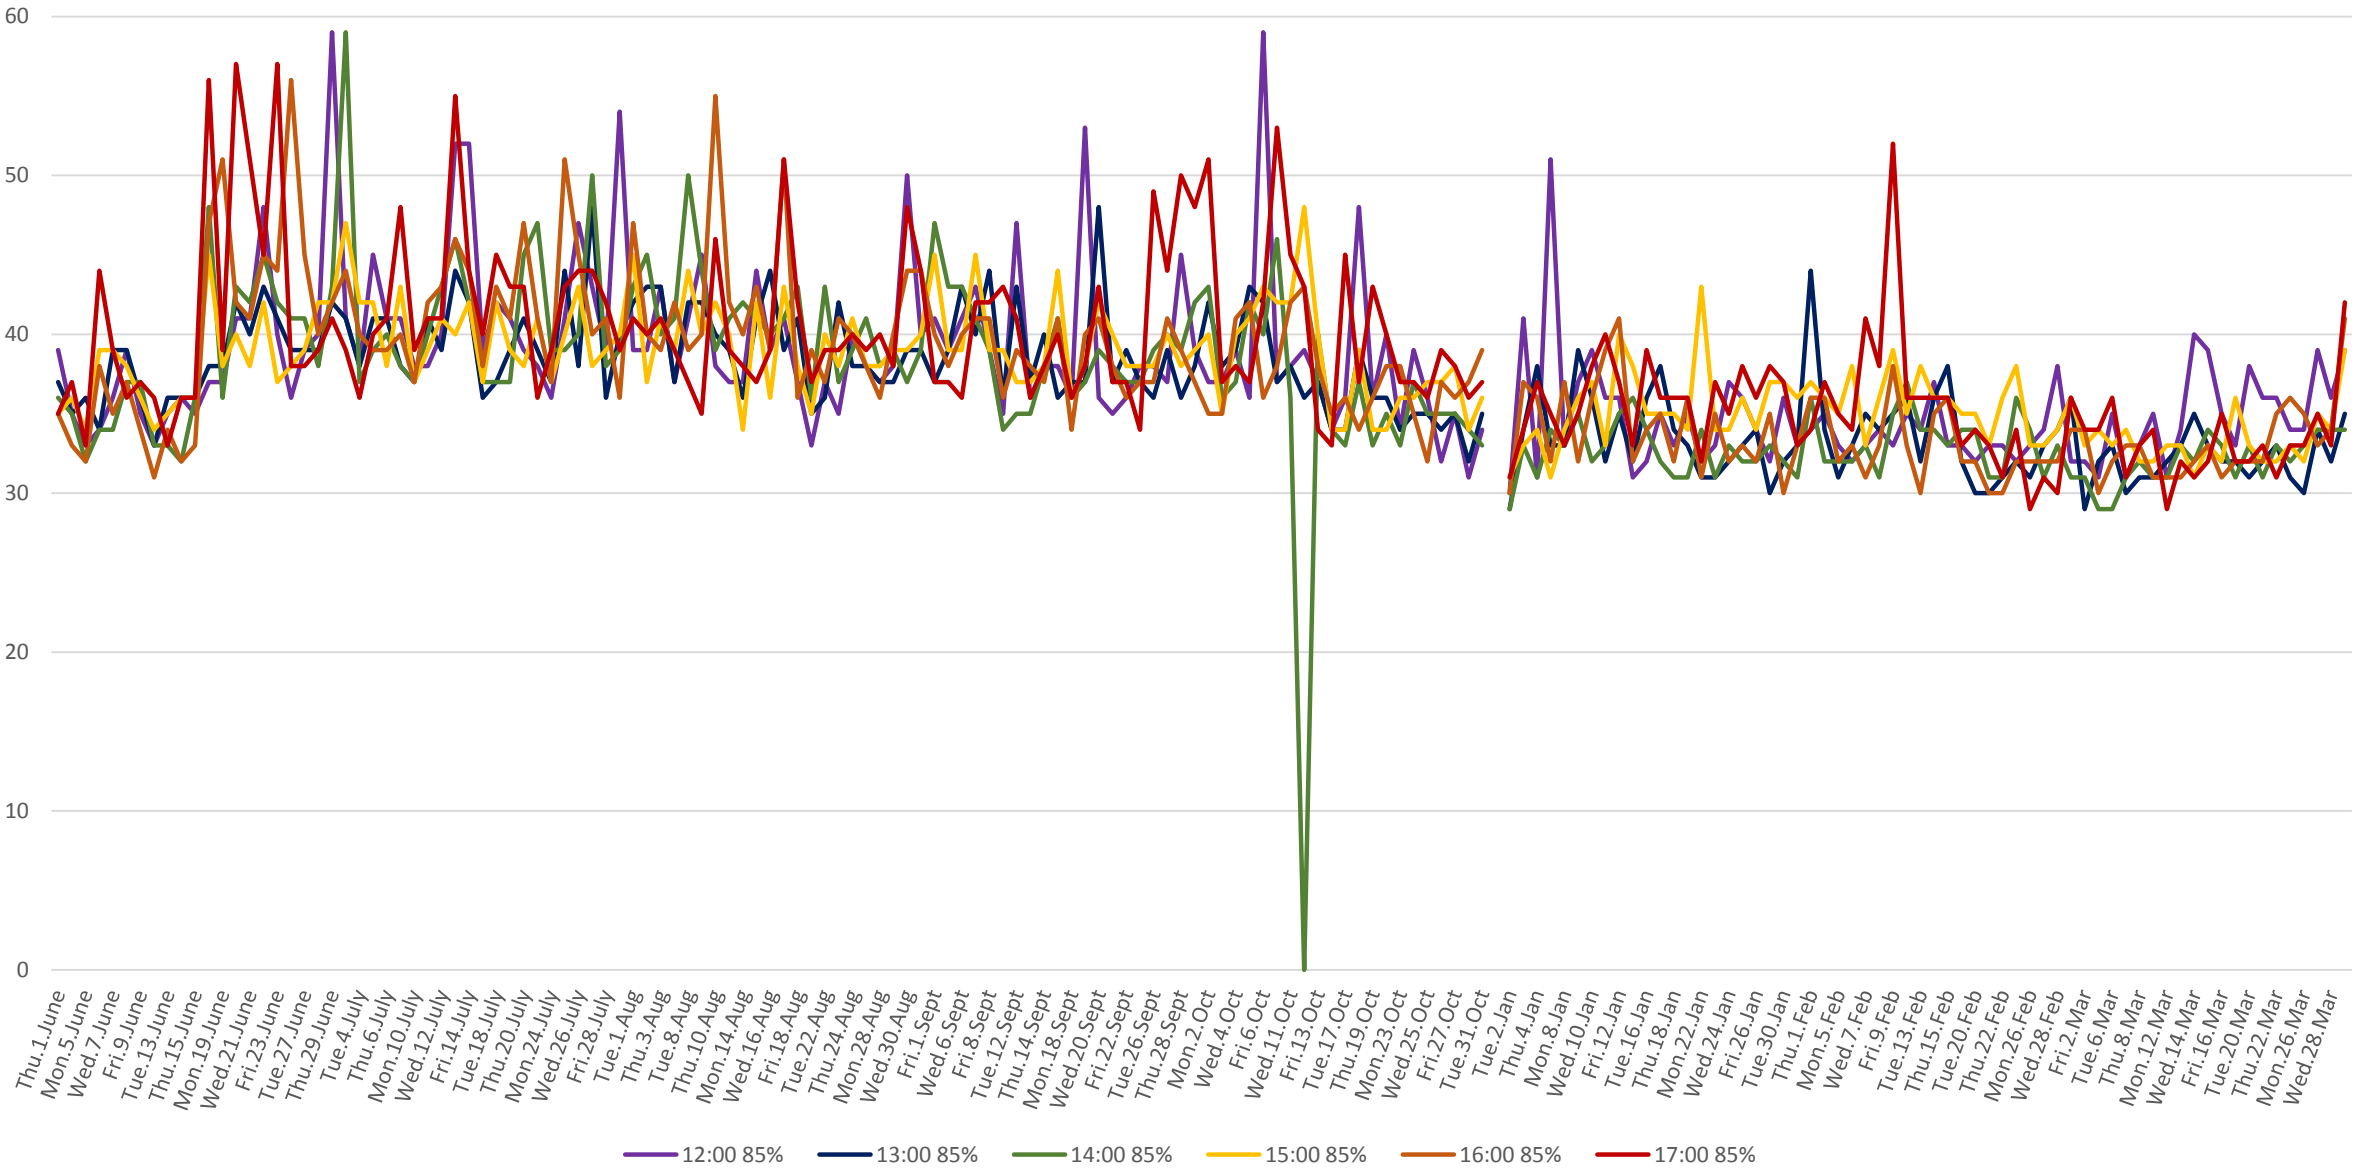

506 Carlton Link Times From Parkside To Yonge Eastbound From June to Oct 2017 & Jan to Mar 2018  
Weekdays 85th Percentile 6:00 to 11:00 am

506 Carlton Link Times From Parkside To Yonge Eastbound From June to Oct 2017 & Jan to Mar 2018  
Weekdays 85th Percentile 12:00 to 5:00 pm

506 Carlton Link Times From Parkside To Yonge Eastbound From June to Oct 2017 & Jan to Mar 2018  
Weekdays 85th Percentile 6:00 to 11:00 pm

506 Carlton Link Times From Parkside To Yonge Eastbound From June to Oct 2017 & Jan to Mar 2018  
Weekdays 50th Percentile 6:00 to 11:00 am

506 Carlton Link Times From Parkside To Yonge Eastbound From June to Oct 2017 & Jan to Mar 2018  
Weekdays 50th Percentile 12:00 to 5:00 pm

506 Carlton Link Times From Parkside To Yonge Eastbound From June to Oct 2017 & Jan to Mar 2018  
Weekdays 50th Percentile 6:00 to 11:00 pm

506 Carlton Link Times From Parkside To Yonge Eastbound From June to Oct 2017 & Jan to Mar 2018  
Weekdays 8:00 to 9:00 am

506 Carlton Link Times From Parkside To Yonge Eastbound From June to Oct 2017 & Jan to Mar 2018  
Weekdays 1:00 to 2:00 pm