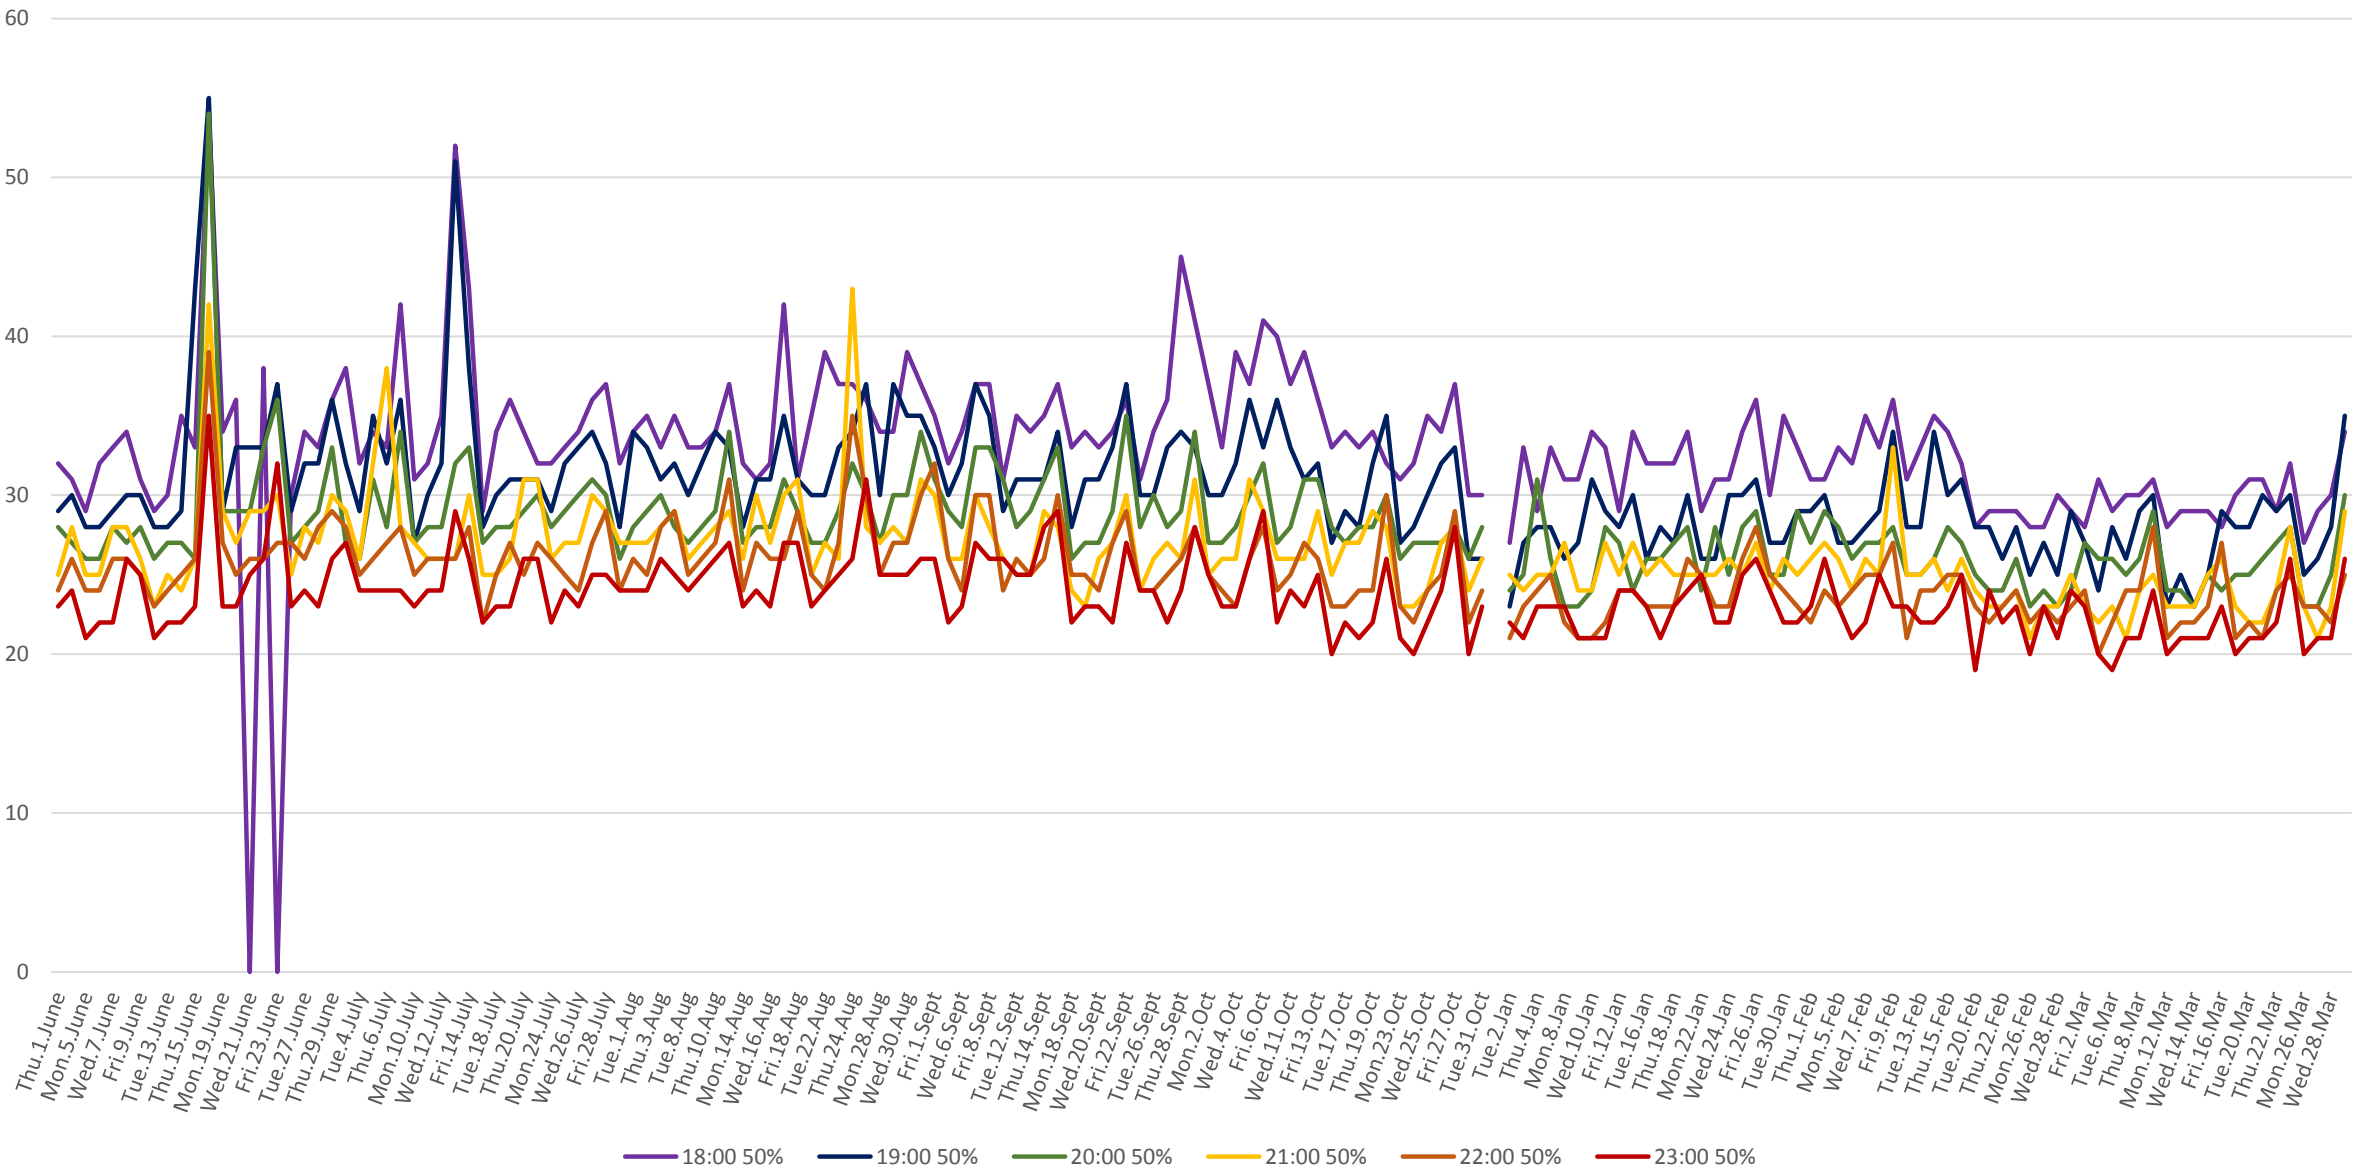

506 Carlton Link Times From Parkside To Yonge Eastbound From June to Oct 2017 & Jan to Mar 2018  
Weekdays 85th Percentile 6:00 to 11:00 pm

506 Carlton Link Times From Parkside To Yonge Eastbound From June to Oct 2017 & Jan to Mar 2018  
Weekdays 50th Percentile 6:00 to 11:00 am

506 Carlton Link Times From Parkside To Yonge Eastbound From June to Oct 2017 & Jan to Mar 2018  
Weekdays 50th Percentile 12:00 to 5:00 pm

506 Carlton Link Times From Parkside To Yonge Eastbound From June to Oct 2017 & Jan to Mar 2018  
Weekdays 50th Percentile 6:00 to 11:00 pm

506 Carlton Link Times From Parkside To Yonge Eastbound From June to Oct 2017 & Jan to Mar 2018  
Weekdays 8:00 to 9:00 am

506 Carlton Link Times From Parkside To Yonge Eastbound From June to Oct 2017 & Jan to Mar 2018  
Weekdays 1:00 to 2:00 pm

506 Carlton Link Times From Parkside To Yonge Eastbound From June to Oct 2017 & Jan to Mar 2018  
Weekdays 5:00 to 6:00 pm

506 Carlton Link Times From Parkside To Yonge Eastbound From June to Oct 2017 & Jan to Mar 2018  
Weekdays 8:00 to 9:00 pm