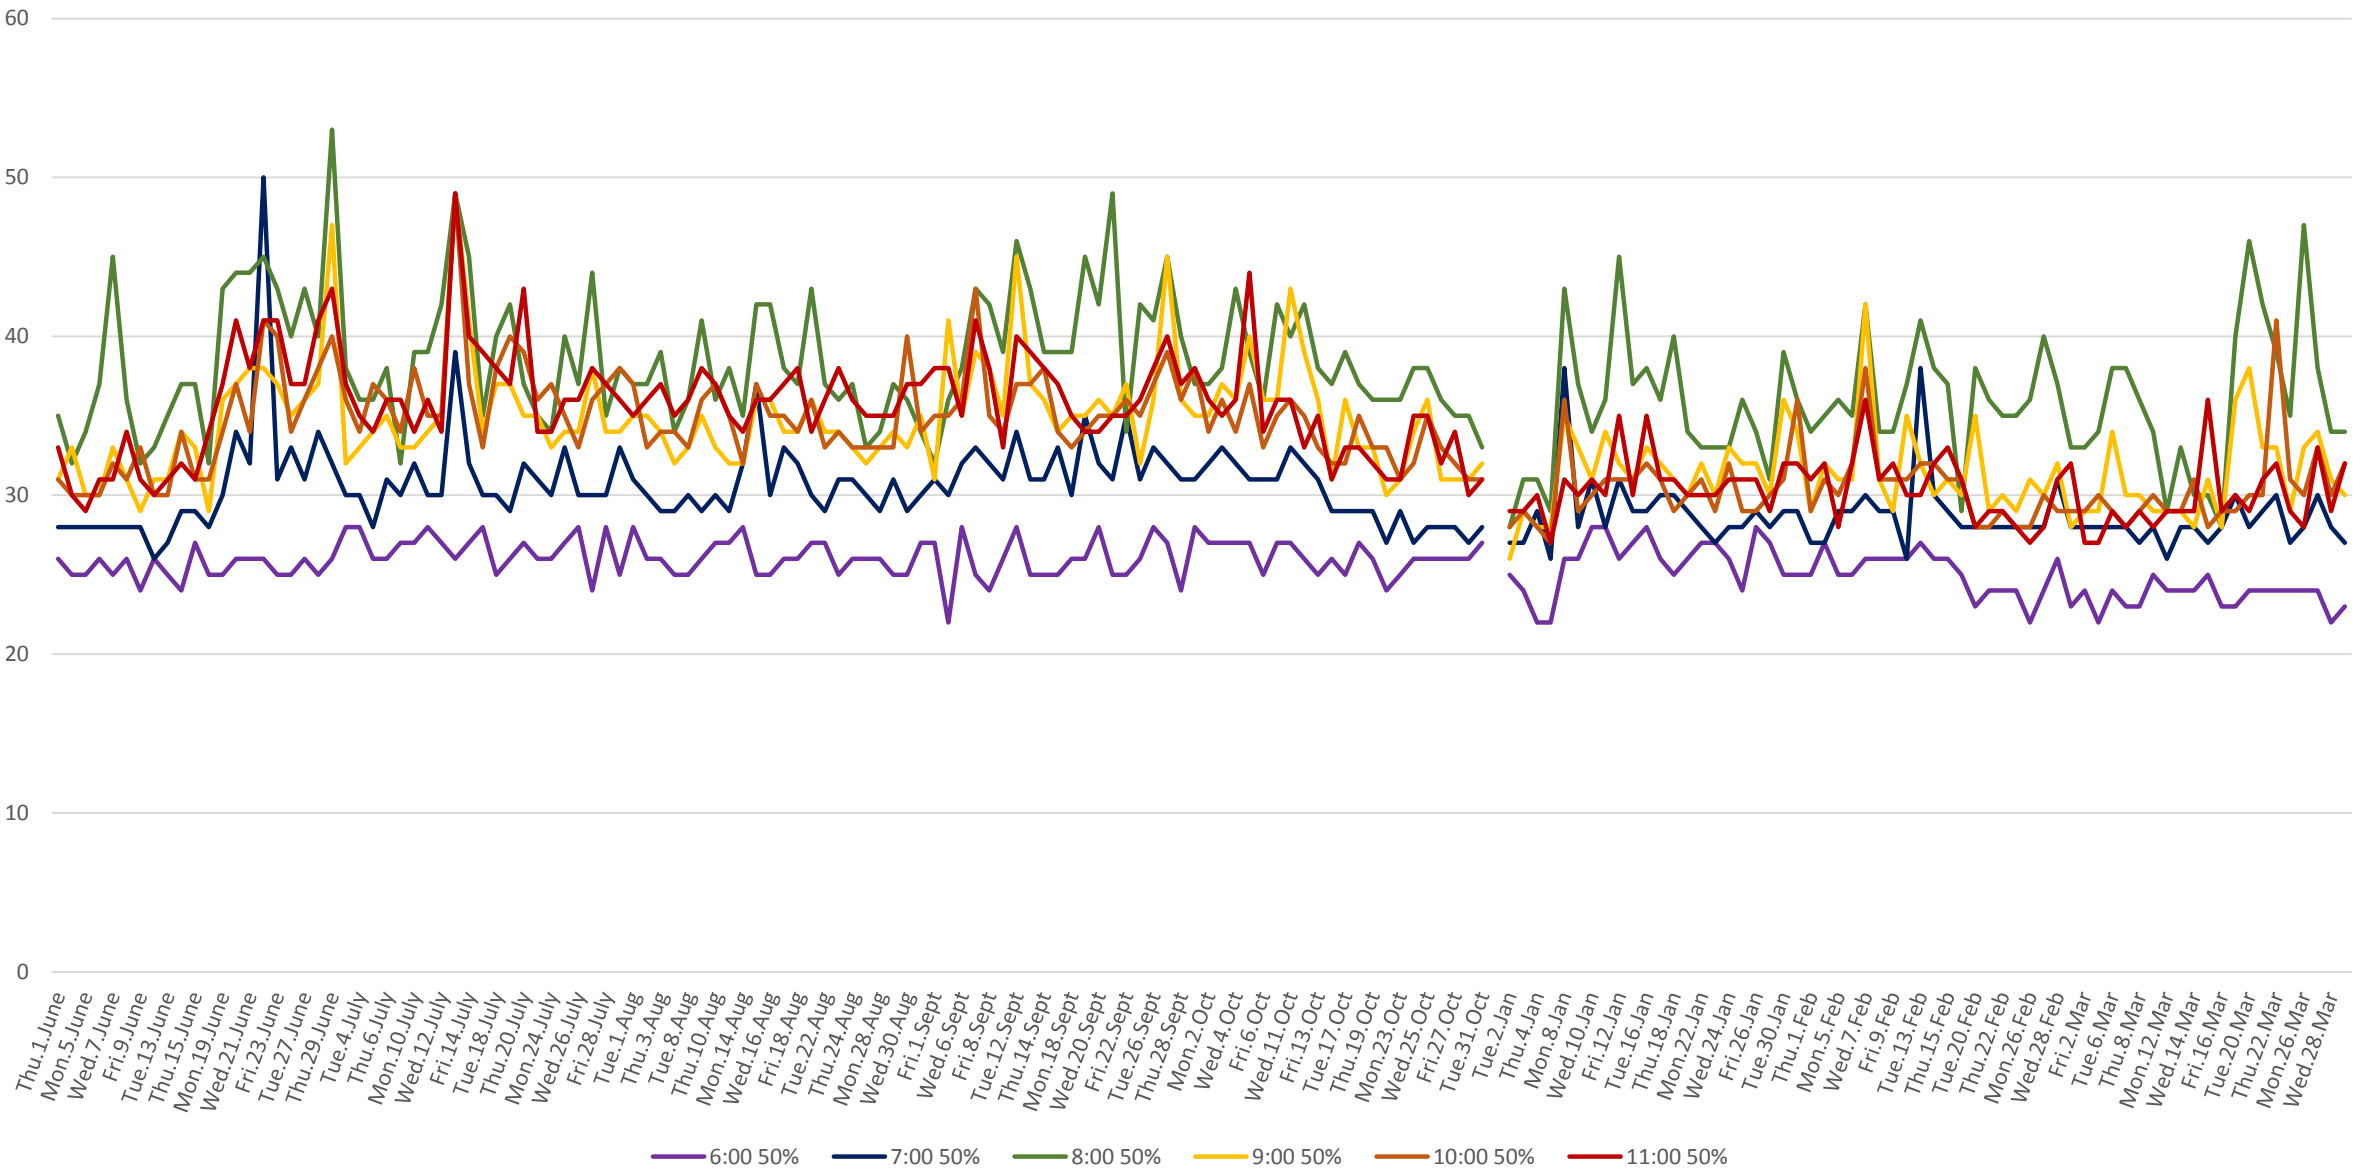

506 Carlton Link Times From Parkside To Yonge Eastbound From June to Oct 2017 & Jan to Mar 2018  
Weekdays 85th Percentile 6:00 to 11:00 am

506 Carlton Link Times From Parkside To Yonge Eastbound From June to Oct 2017 & Jan to Mar 2018  
Weekdays 85th Percentile 12:00 to 5:00 pm

506 Carlton Link Times From Parkside To Yonge Eastbound From June to Oct 2017 & Jan to Mar 2018  
Weekdays 85th Percentile 6:00 to 11:00 pm

506 Carlton Link Times From Parkside To Yonge Eastbound From June to Oct 2017 & Jan to Mar 2018  
Weekdays 50th Percentile 6:00 to 11:00 am

506 Carlton Link Times From Parkside To Yonge Eastbound From June to Oct 2017 & Jan to Mar 2018  
Weekdays 50th Percentile 12:00 to 5:00 pm

506 Carlton Link Times From Parkside To Yonge Eastbound From June to Oct 2017 & Jan to Mar 2018  
Weekdays 50th Percentile 6:00 to 11:00 pm

506 Carlton Link Times From Parkside To Yonge Eastbound From June to Oct 2017 & Jan to Mar 2018  
Weekdays 8:00 to 9:00 am

506 Carlton Link Times From Parkside To Yonge Eastbound From June to Oct 2017 & Jan to Mar 2018  
Weekdays 1:00 to 2:00 pm