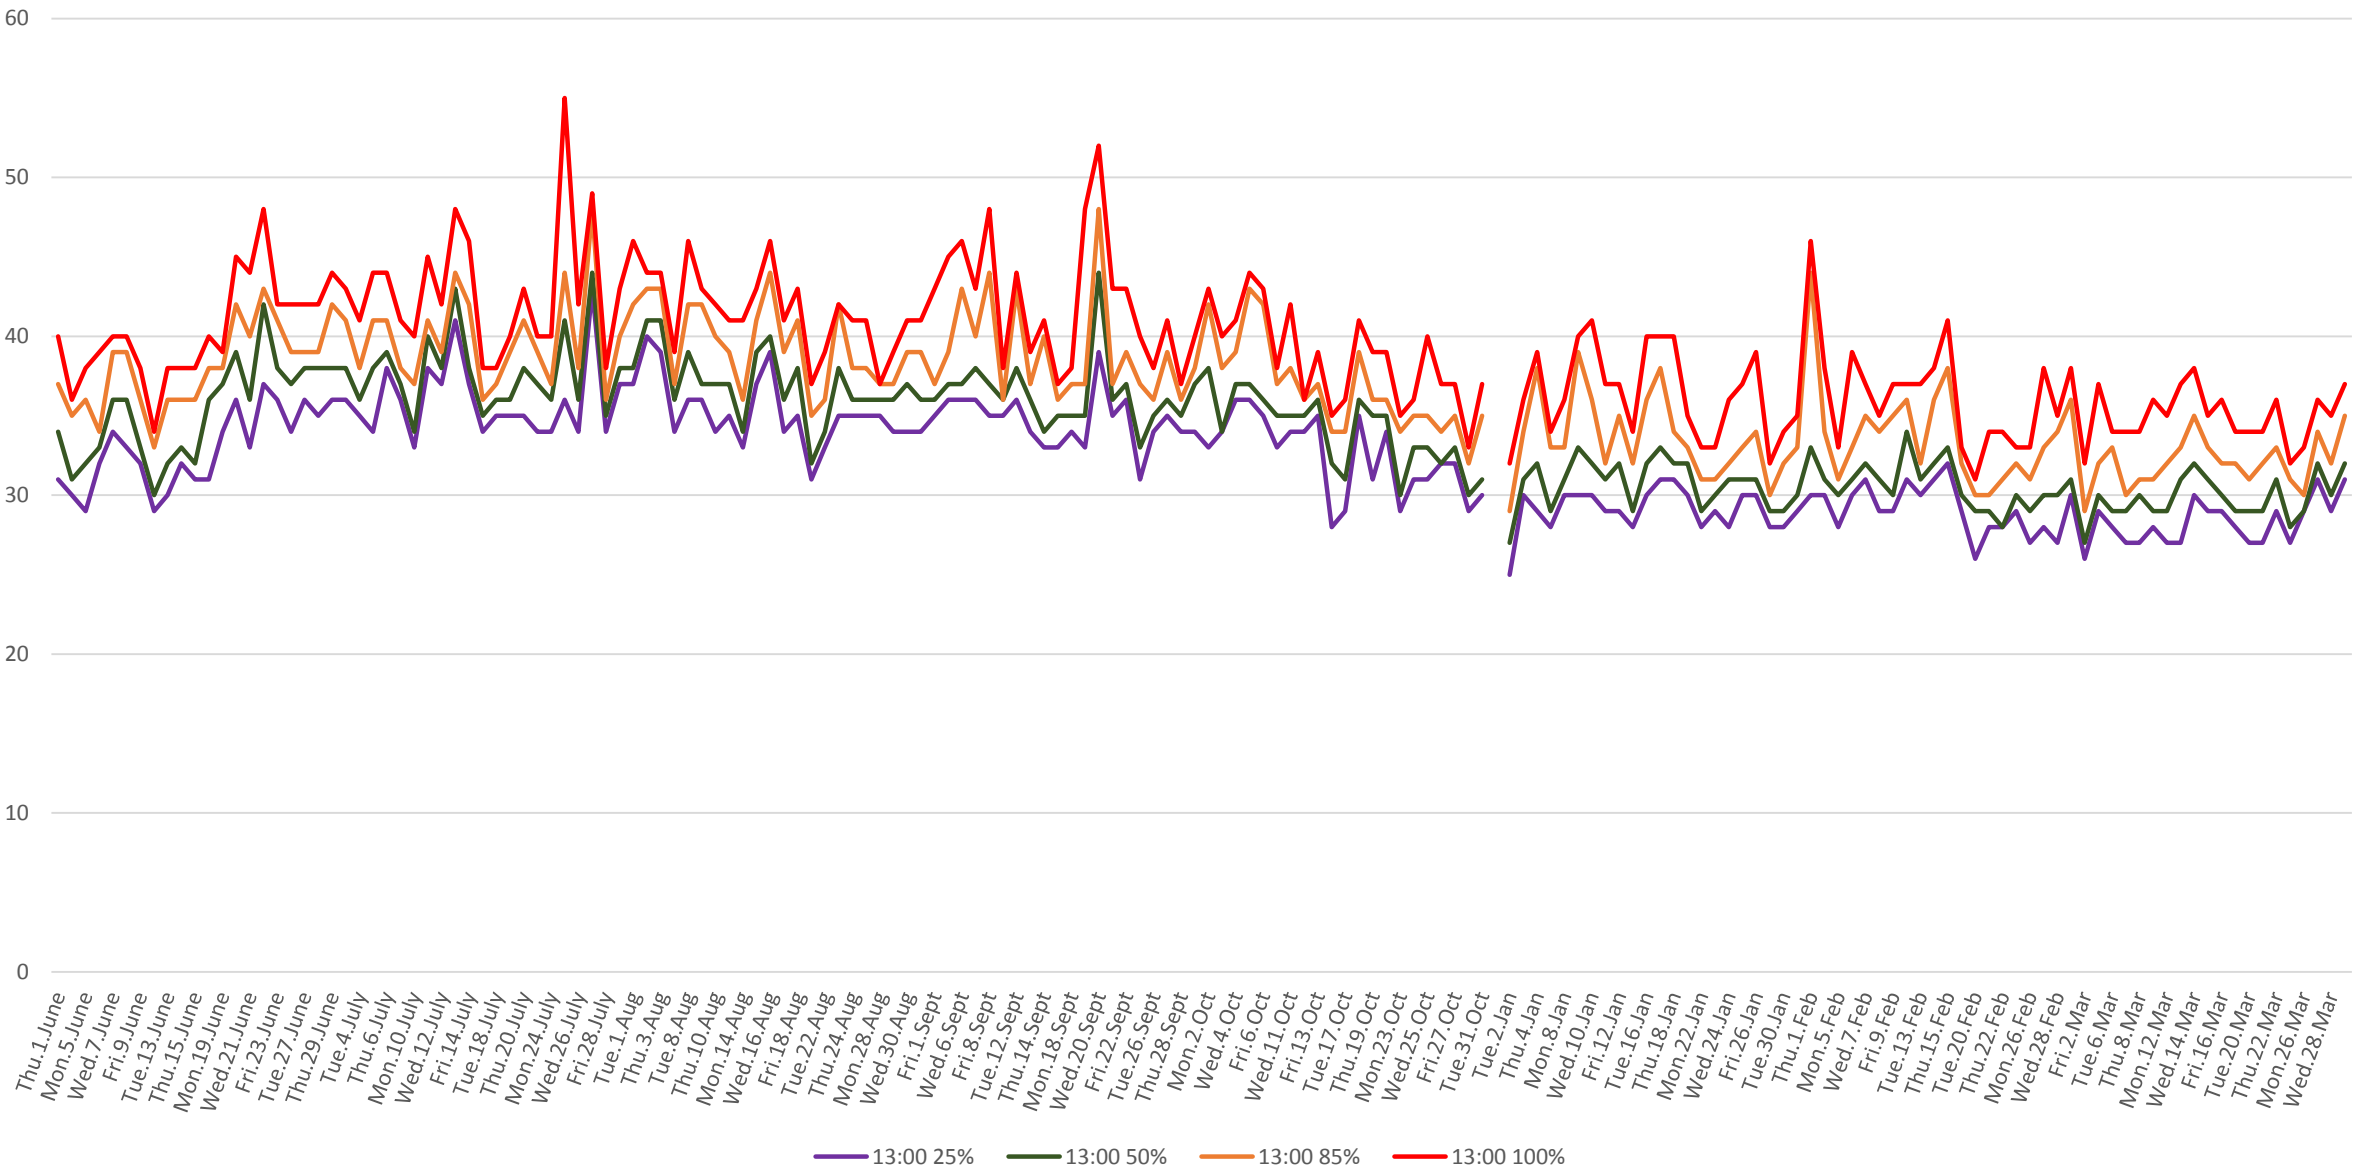

506 Carlton Link Times From Parkside To Yonge Eastbound From June to Oct 2017 & Jan to Mar 2018  
Weekdays 85th Percentile 6:00 to 11:00 pm

506 Carlton Link Times From Parkside To Yonge Eastbound From June to Oct 2017 & Jan to Mar 2018  
Weekdays 50th Percentile 6:00 to 11:00 am

506 Carlton Link Times From Parkside To Yonge Eastbound From June to Oct 2017 & Jan to Mar 2018  
Weekdays 50th Percentile 12:00 to 5:00 pm

506 Carlton Link Times From Parkside To Yonge Eastbound From June to Oct 2017 & Jan to Mar 2018  
Weekdays 50th Percentile 6:00 to 11:00 pm

506 Carlton Link Times From Parkside To Yonge Eastbound From June to Oct 2017 & Jan to Mar 2018  
Weekdays 8:00 to 9:00 am

506 Carlton Link Times From Parkside To Yonge Eastbound From June to Oct 2017 & Jan to Mar 2018  
Weekdays 1:00 to 2:00 pm

506 Carlton Link Times From Parkside To Yonge Eastbound From June to Oct 2017 & Jan to Mar 2018  
Weekdays 5:00 to 6:00 pm

506 Carlton Link Times From Parkside To Yonge Eastbound From June to Oct 2017 & Jan to Mar 2018  
Weekdays 8:00 to 9:00 pm