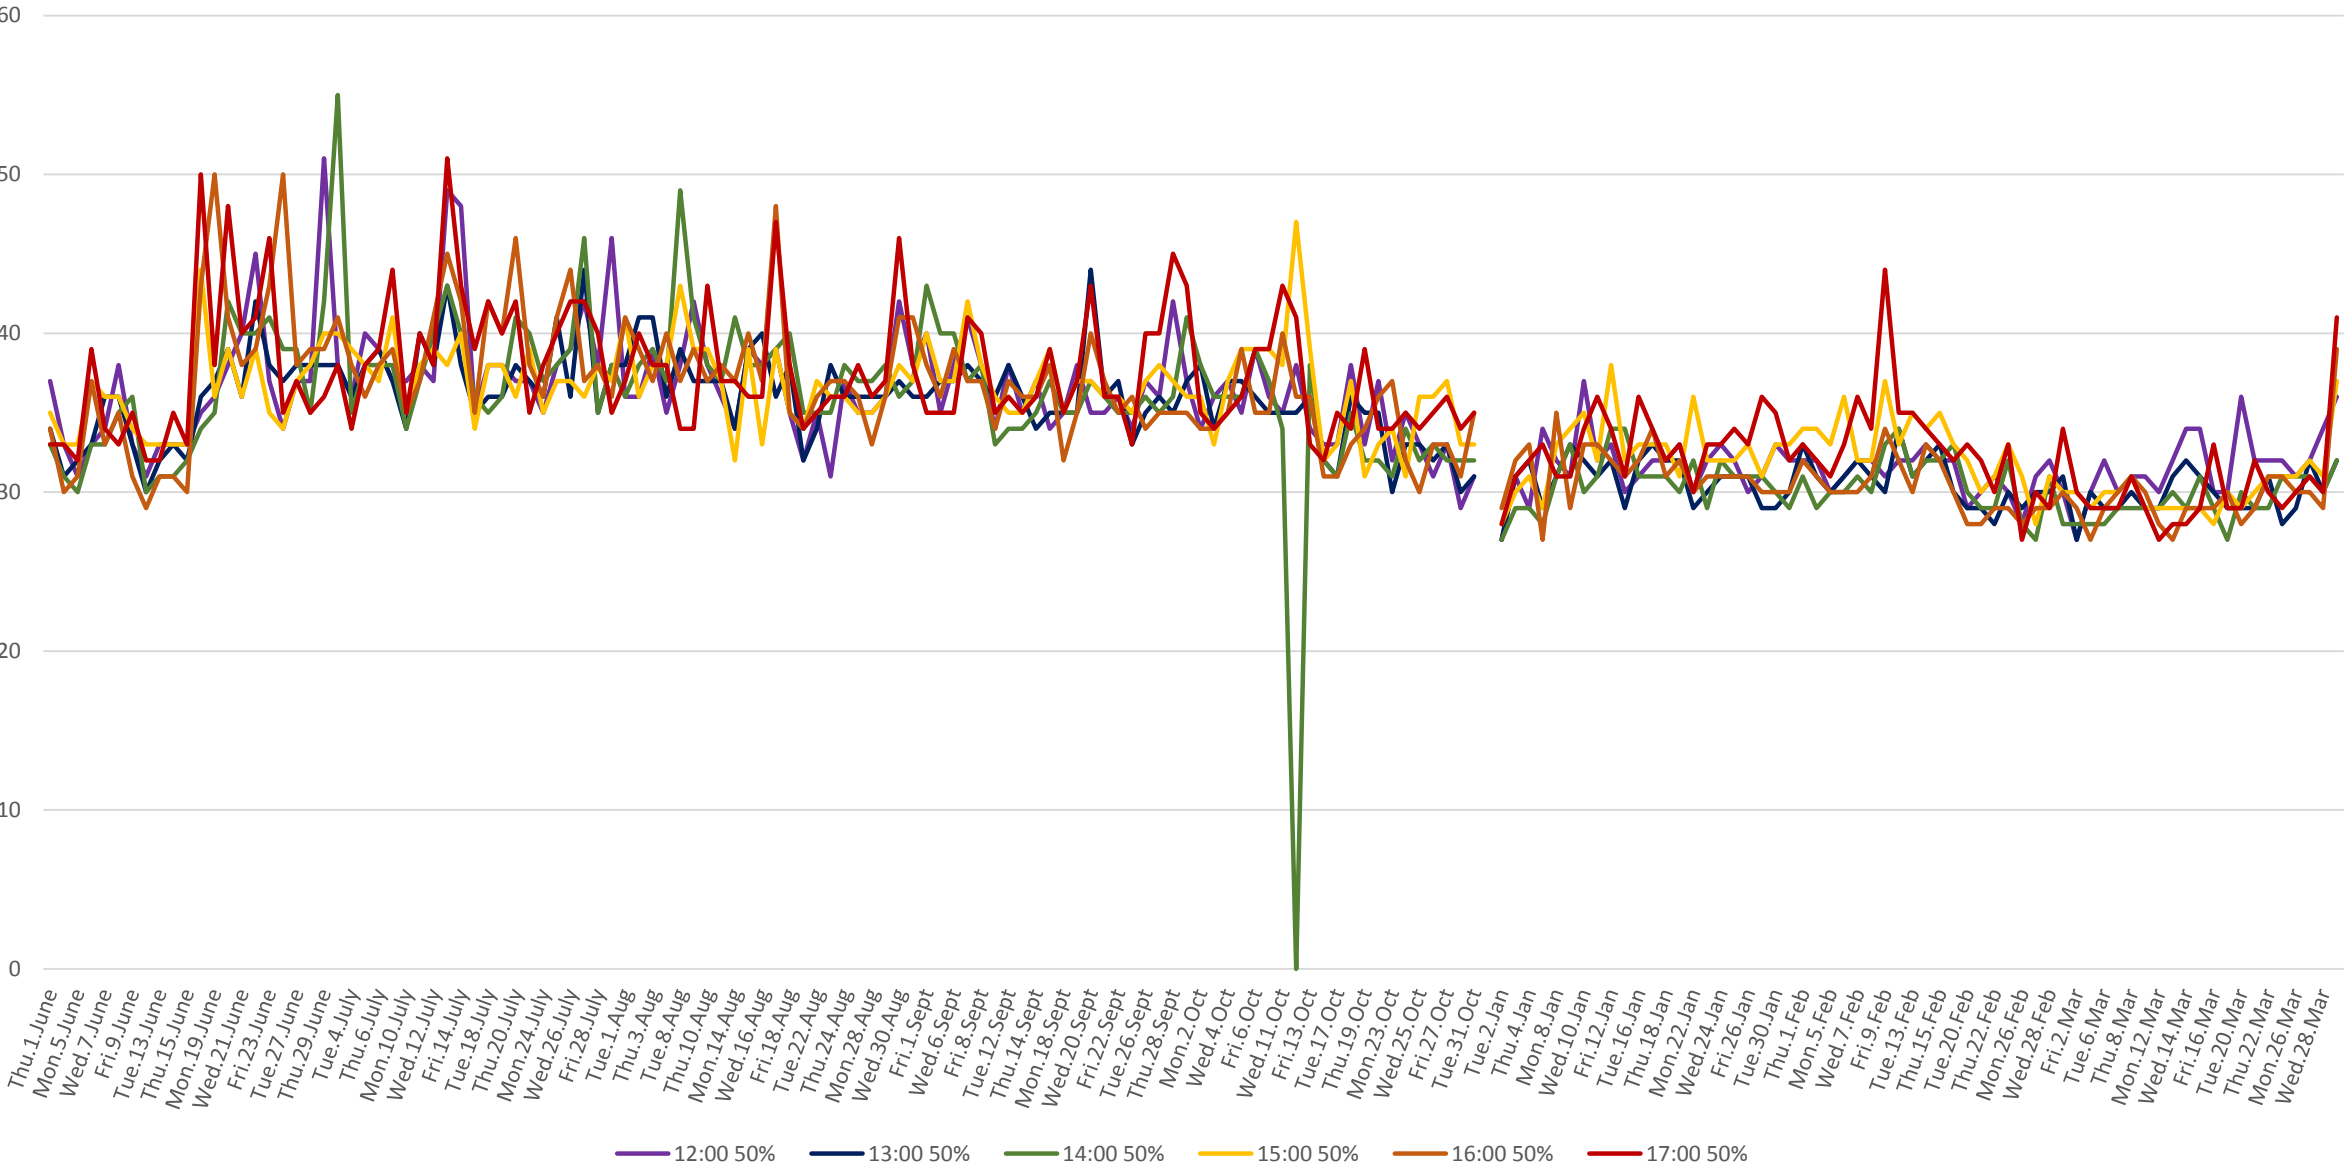

506 Carlton Link Times From Parkside To Yonge Eastbound From June to Oct 2017 & Jan to Mar 2018  
Weekdays 85th Percentile 6:00 to 11:00 am

506 Carlton Link Times From Parkside To Yonge Eastbound From June to Oct 2017 & Jan to Mar 2018  
Weekdays 85th Percentile 12:00 to 5:00 pm

506 Carlton Link Times From Parkside To Yonge Eastbound From June to Oct 2017 & Jan to Mar 2018  
Weekdays 85th Percentile 6:00 to 11:00 pm

506 Carlton Link Times From Parkside To Yonge Eastbound From June to Oct 2017 & Jan to Mar 2018  
Weekdays 50th Percentile 6:00 to 11:00 am

506 Carlton Link Times From Parkside To Yonge Eastbound From June to Oct 2017 & Jan to Mar 2018  
Weekdays 50th Percentile 12:00 to 5:00 pm

506 Carlton Link Times From Parkside To Yonge Eastbound From June to Oct 2017 & Jan to Mar 2018  
Weekdays 50th Percentile 6:00 to 11:00 pm

506 Carlton Link Times From Parkside To Yonge Eastbound From June to Oct 2017 & Jan to Mar 2018  
Weekdays 8:00 to 9:00 am

506 Carlton Link Times From Parkside To Yonge Eastbound From June to Oct 2017 & Jan to Mar 2018  
Weekdays 1:00 to 2:00 pm