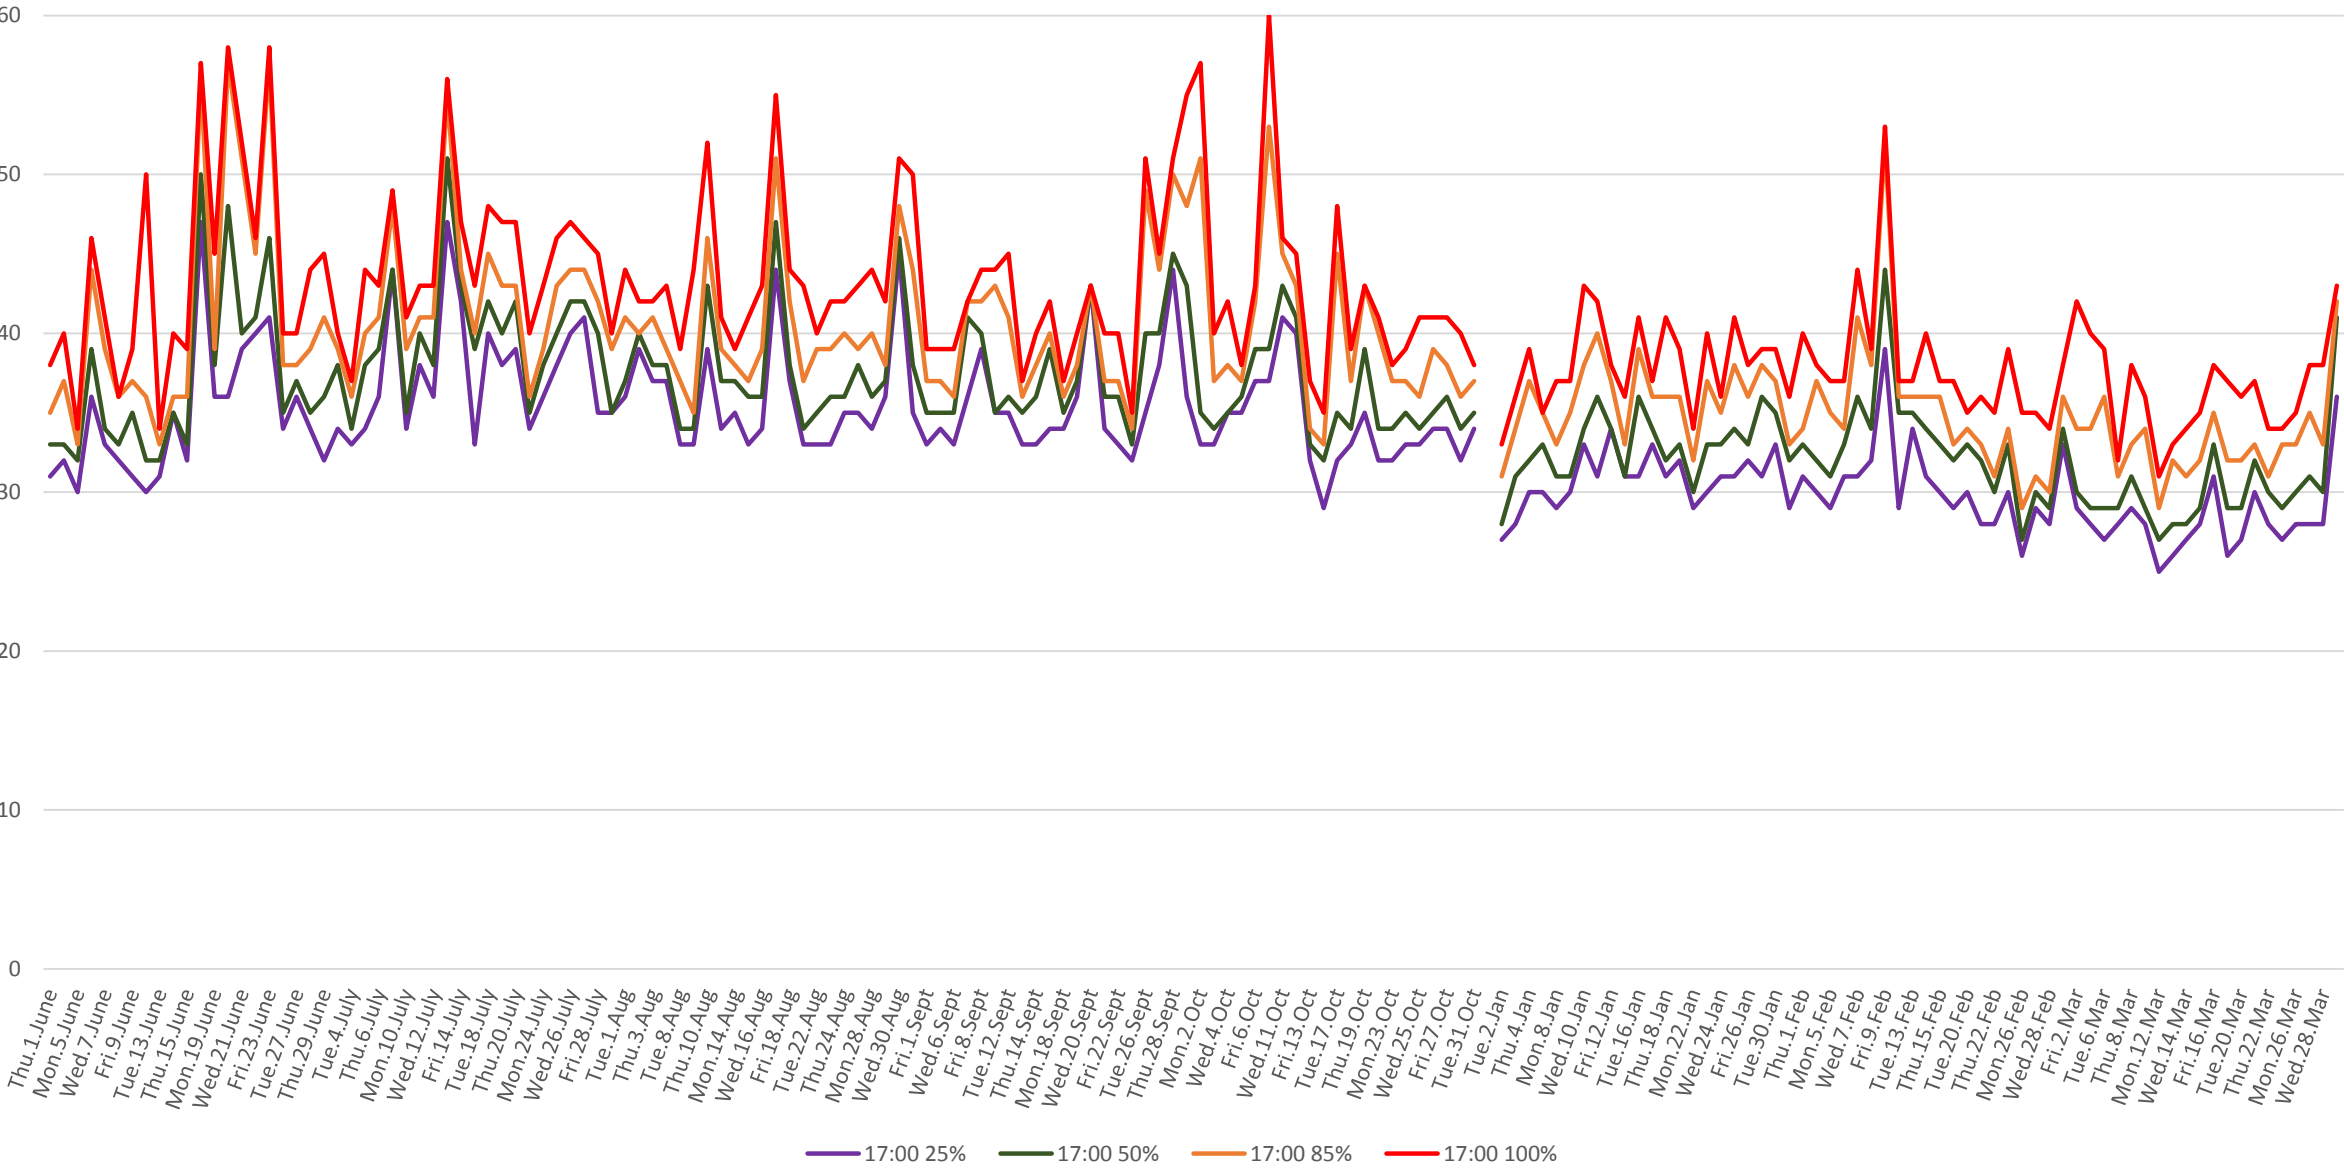

506 Carlton Link Times From Parkside To Yonge Eastbound From June to Oct 2017 & Jan to Mar 2018  
Weekdays 50th Percentile 12:00 to 5:00 pm

506 Carlton Link Times From Parkside To Yonge Eastbound From June to Oct 2017 & Jan to Mar 2018  
Weekdays 50th Percentile 6:00 to 11:00 pm

506 Carlton Link Times From Parkside To Yonge Eastbound From June to Oct 2017 & Jan to Mar 2018  
Weekdays 8:00 to 9:00 am

506 Carlton Link Times From Parkside To Yonge Eastbound From June to Oct 2017 & Jan to Mar 2018  
Weekdays 1:00 to 2:00 pm

506 Carlton Link Times From Parkside To Yonge Eastbound From June to Oct 2017 & Jan to Mar 2018  
Weekdays 5:00 to 6:00 pm

506 Carlton Link Times From Parkside To Yonge Eastbound From June to Oct 2017 & Jan to Mar 2018  
Weekdays 8:00 to 9:00 pm