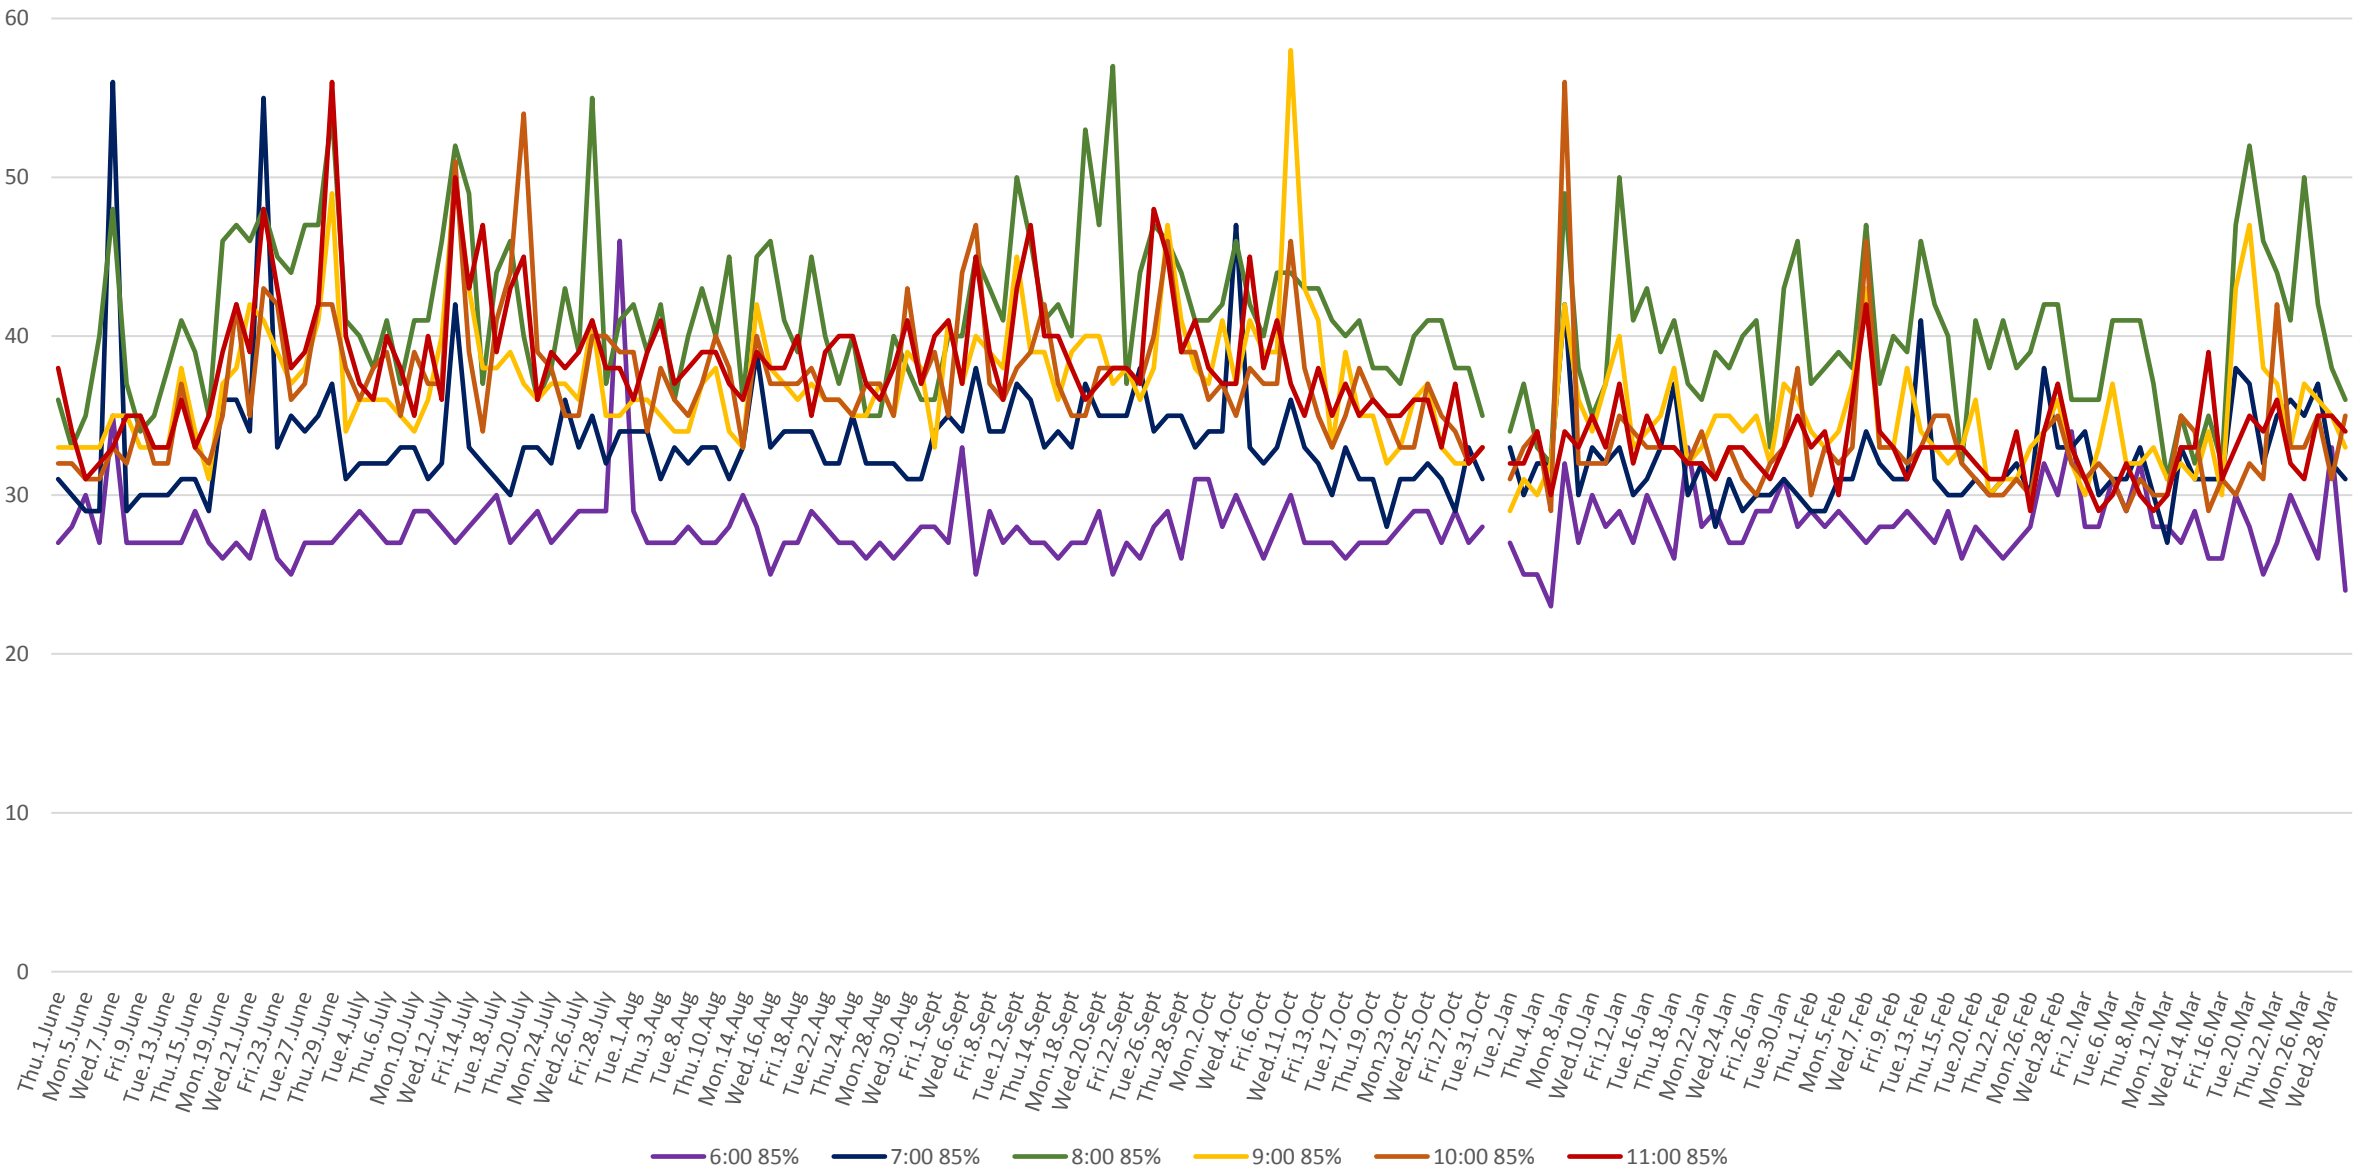

506 Carlton Link Times From Parkside To Yonge Eastbound From June to Oct 2017 & Jan to Mar 2018  
Weekdays 85th Percentile 6:00 to 11:00 am

506 Carlton Link Times From Parkside To Yonge Eastbound From June to Oct 2017 & Jan to Mar 2018  
Weekdays 85th Percentile 12:00 to 5:00 pm

506 Carlton Link Times From Parkside To Yonge Eastbound From June to Oct 2017 & Jan to Mar 2018  
Weekdays 85th Percentile 6:00 to 11:00 pm

506 Carlton Link Times From Parkside To Yonge Eastbound From June to Oct 2017 & Jan to Mar 2018  
Weekdays 50th Percentile 6:00 to 11:00 am

506 Carlton Link Times From Parkside To Yonge Eastbound From June to Oct 2017 & Jan to Mar 2018  
Weekdays 50th Percentile 12:00 to 5:00 pm

506 Carlton Link Times From Parkside To Yonge Eastbound From June to Oct 2017 & Jan to Mar 2018  
Weekdays 50th Percentile 6:00 to 11:00 pm

506 Carlton Link Times From Parkside To Yonge Eastbound From June to Oct 2017 & Jan to Mar 2018  
Weekdays 8:00 to 9:00 am

506 Carlton Link Times From Parkside To Yonge Eastbound From June to Oct 2017 & Jan to Mar 2018  
Weekdays 1:00 to 2:00 pm