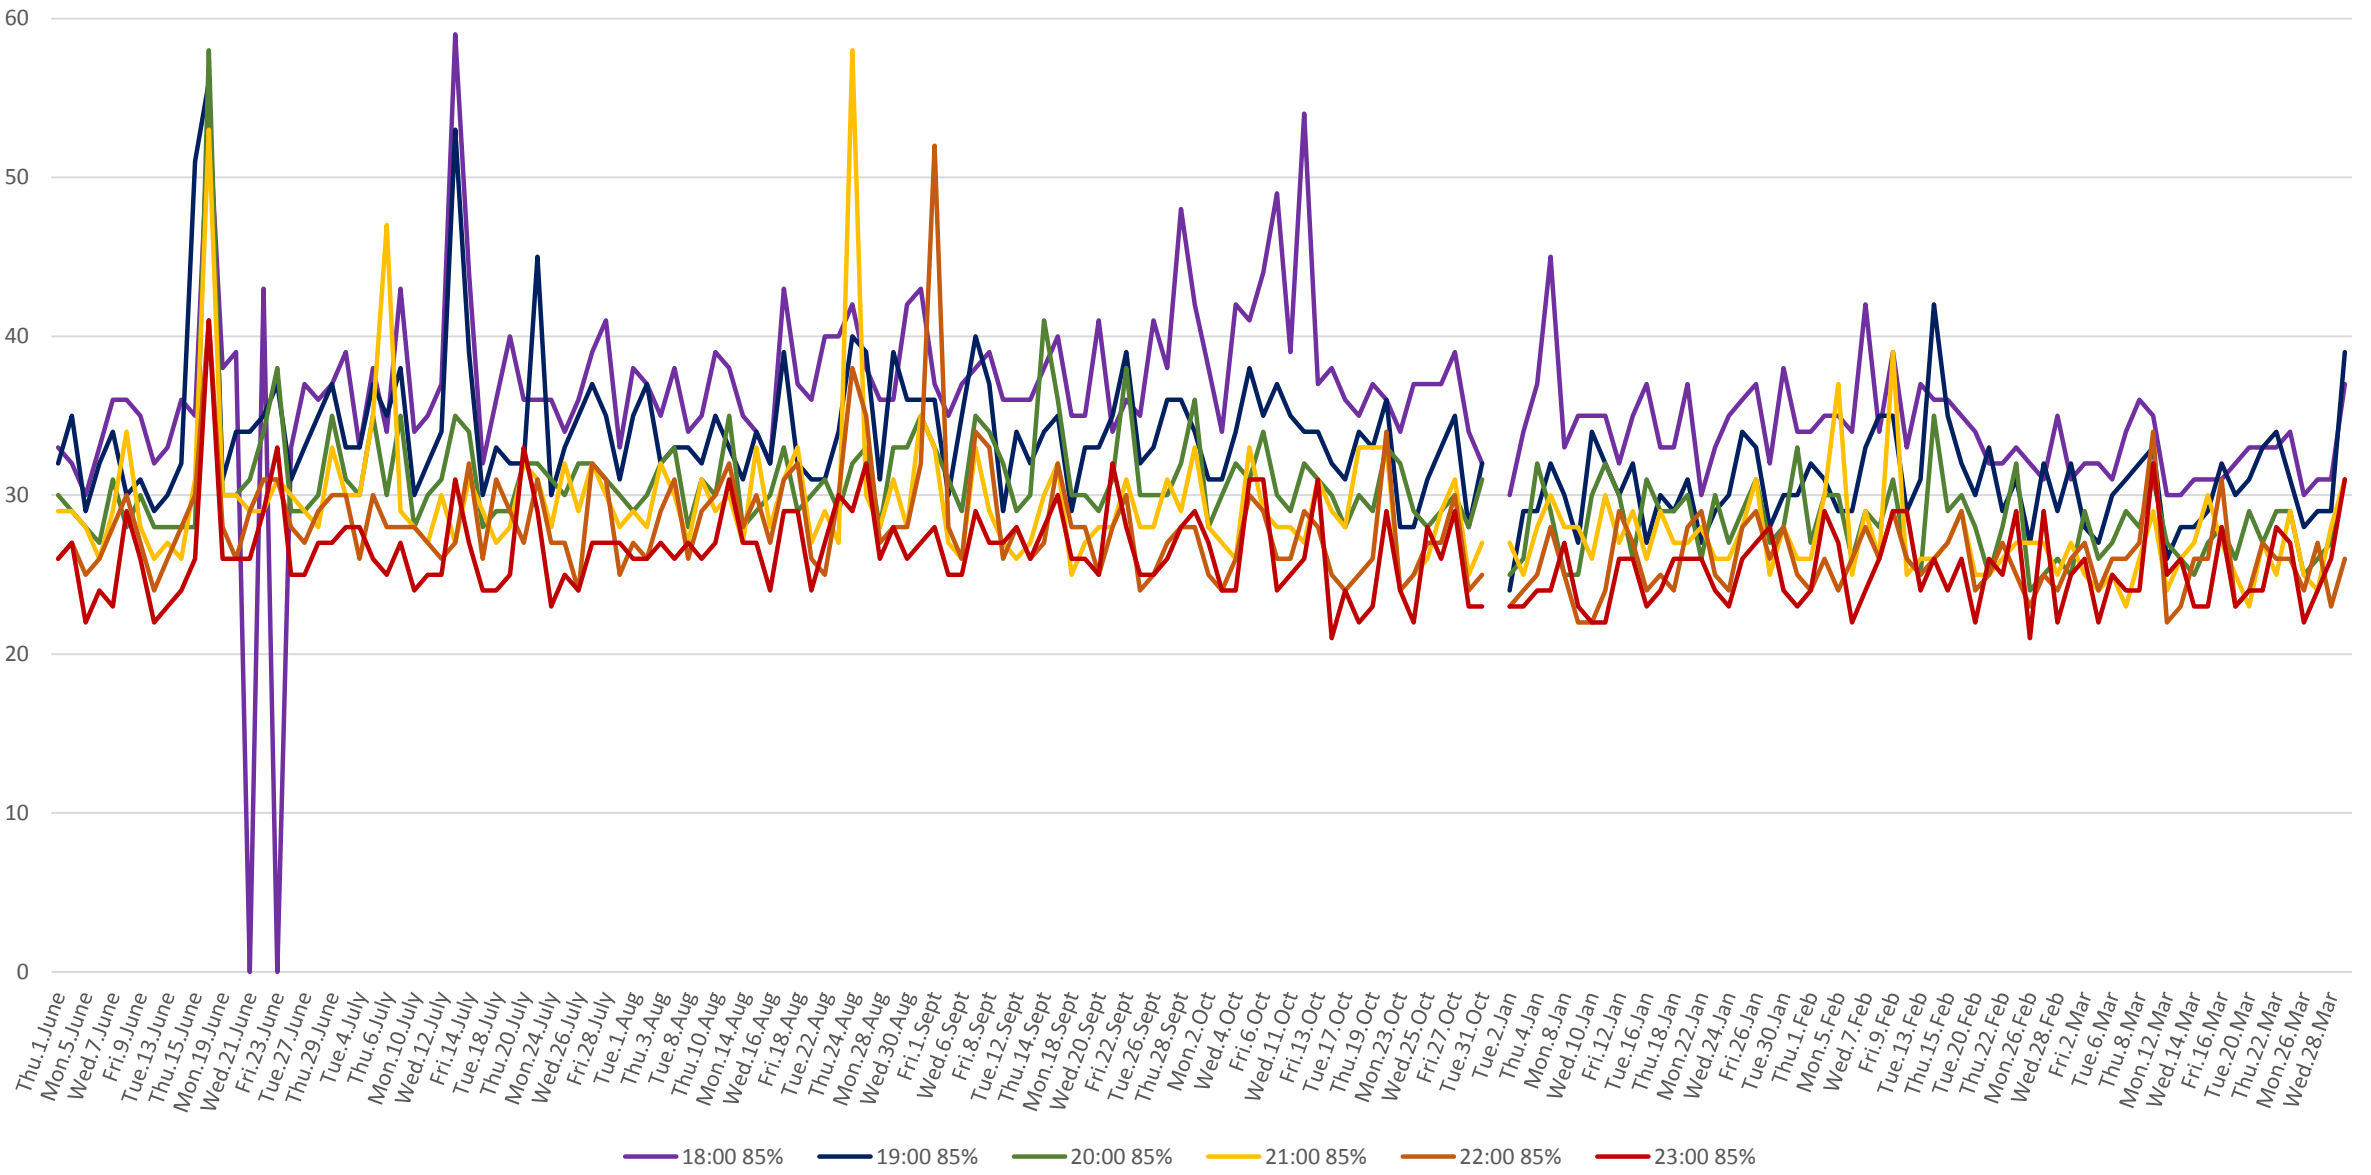

506 Carlton Link Times From Parkside To Yonge Eastbound From June to Oct 2017 & Jan to Mar 2018  
Weekdays 85th Percentile 6:00 to 11:00 am

506 Carlton Link Times From Parkside To Yonge Eastbound From June to Oct 2017 & Jan to Mar 2018  
Weekdays 85th Percentile 12:00 to 5:00 pm

506 Carlton Link Times From Parkside To Yonge Eastbound From June to Oct 2017 & Jan to Mar 2018  
Weekdays 85th Percentile 6:00 to 11:00 pm

506 Carlton Link Times From Parkside To Yonge Eastbound From June to Oct 2017 & Jan to Mar 2018  
Weekdays 50th Percentile 6:00 to 11:00 am

506 Carlton Link Times From Parkside To Yonge Eastbound From June to Oct 2017 & Jan to Mar 2018  
Weekdays 50th Percentile 12:00 to 5:00 pm

506 Carlton Link Times From Parkside To Yonge Eastbound From June to Oct 2017 & Jan to Mar 2018  
Weekdays 50th Percentile 6:00 to 11:00 pm

506 Carlton Link Times From Parkside To Yonge Eastbound From June to Oct 2017 & Jan to Mar 2018  
Weekdays 8:00 to 9:00 am

506 Carlton Link Times From Parkside To Yonge Eastbound From June to Oct 2017 & Jan to Mar 2018  
Weekdays 1:00 to 2:00 pm