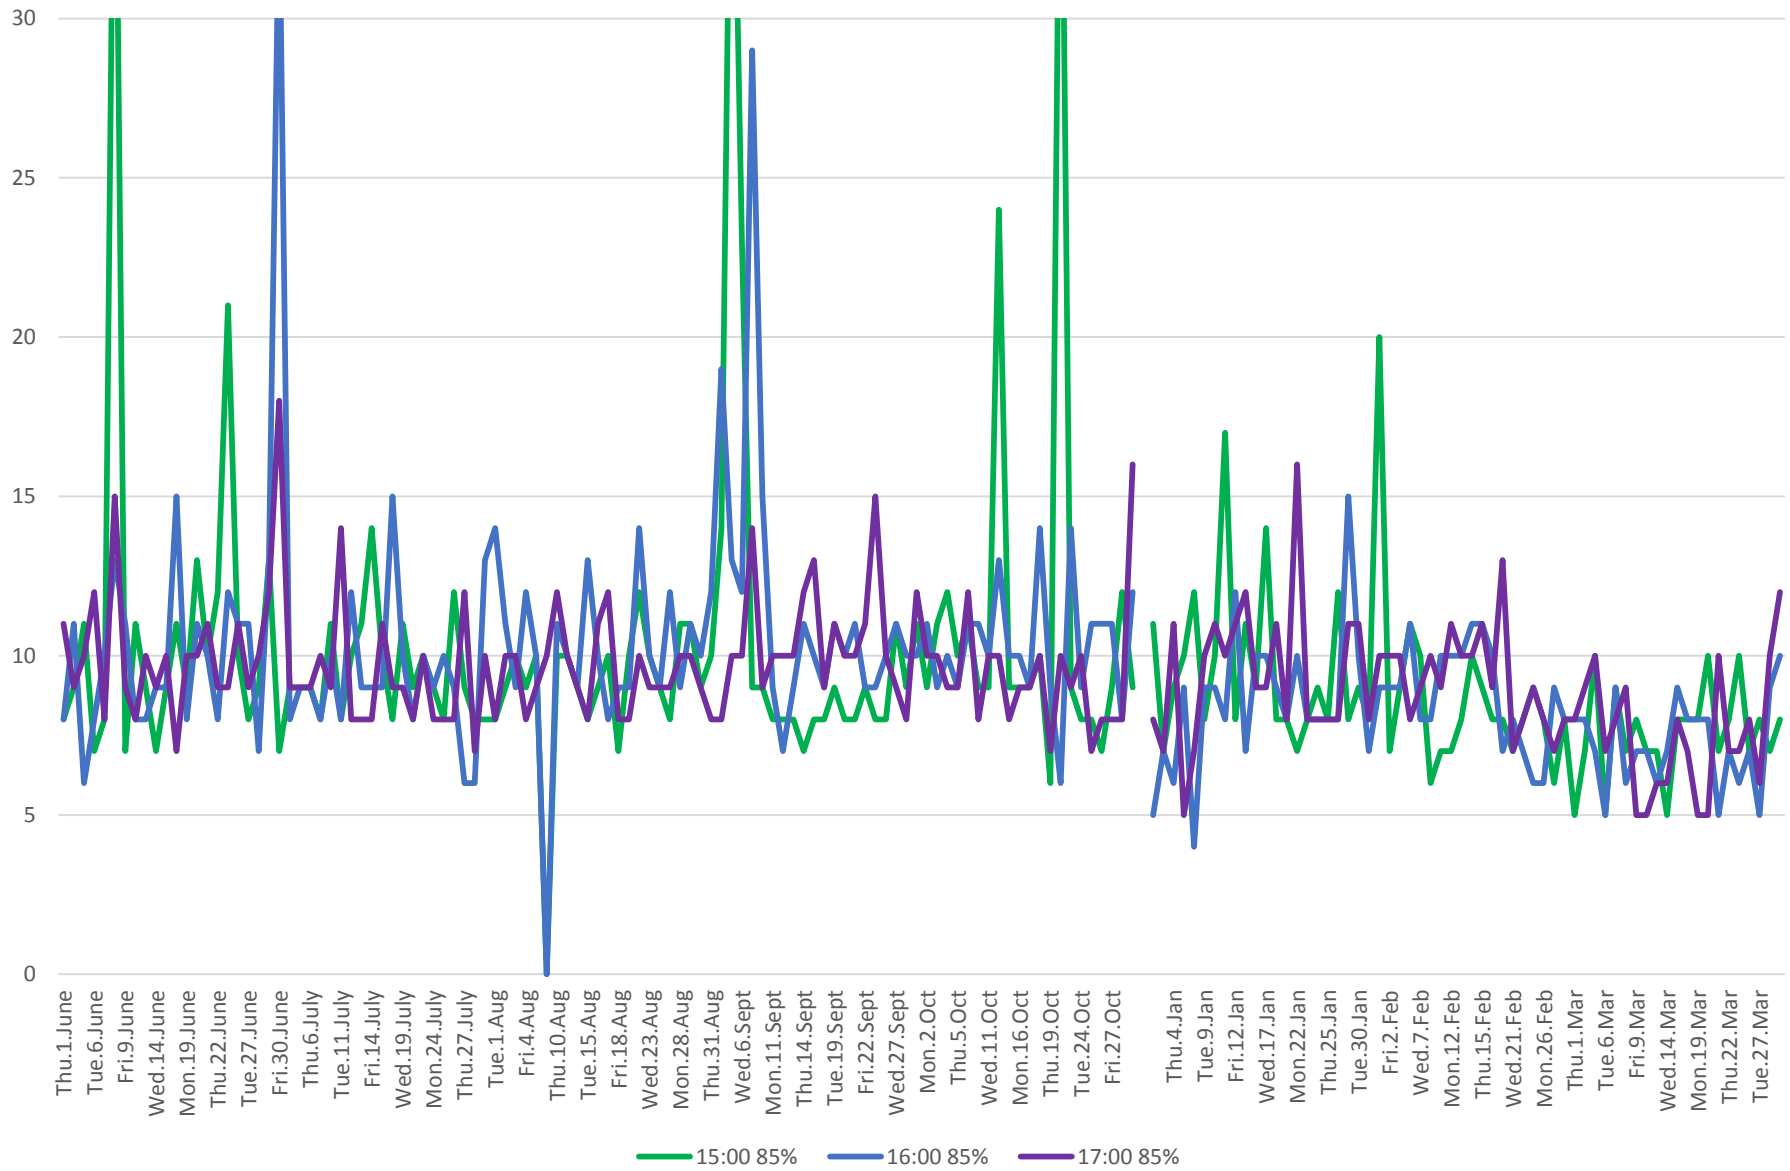

85th Percentile AM Peak

506 Carlton Headways at Broadview Westbound From June 2017 To Mar 2018

85th Percentile Midday

506 Carlton Headways at Broadview Westbound From June 2017 To Mar 2018
85th Percentile PM Peak

506 Carlton Headways at Broadview Westbound From June 2017 To Mar 2018

85th Percentile Early Evening

506 Carlton Headways at Broadview Westbound From June 2017 To Mar 2018

85th Percentile Late Evening