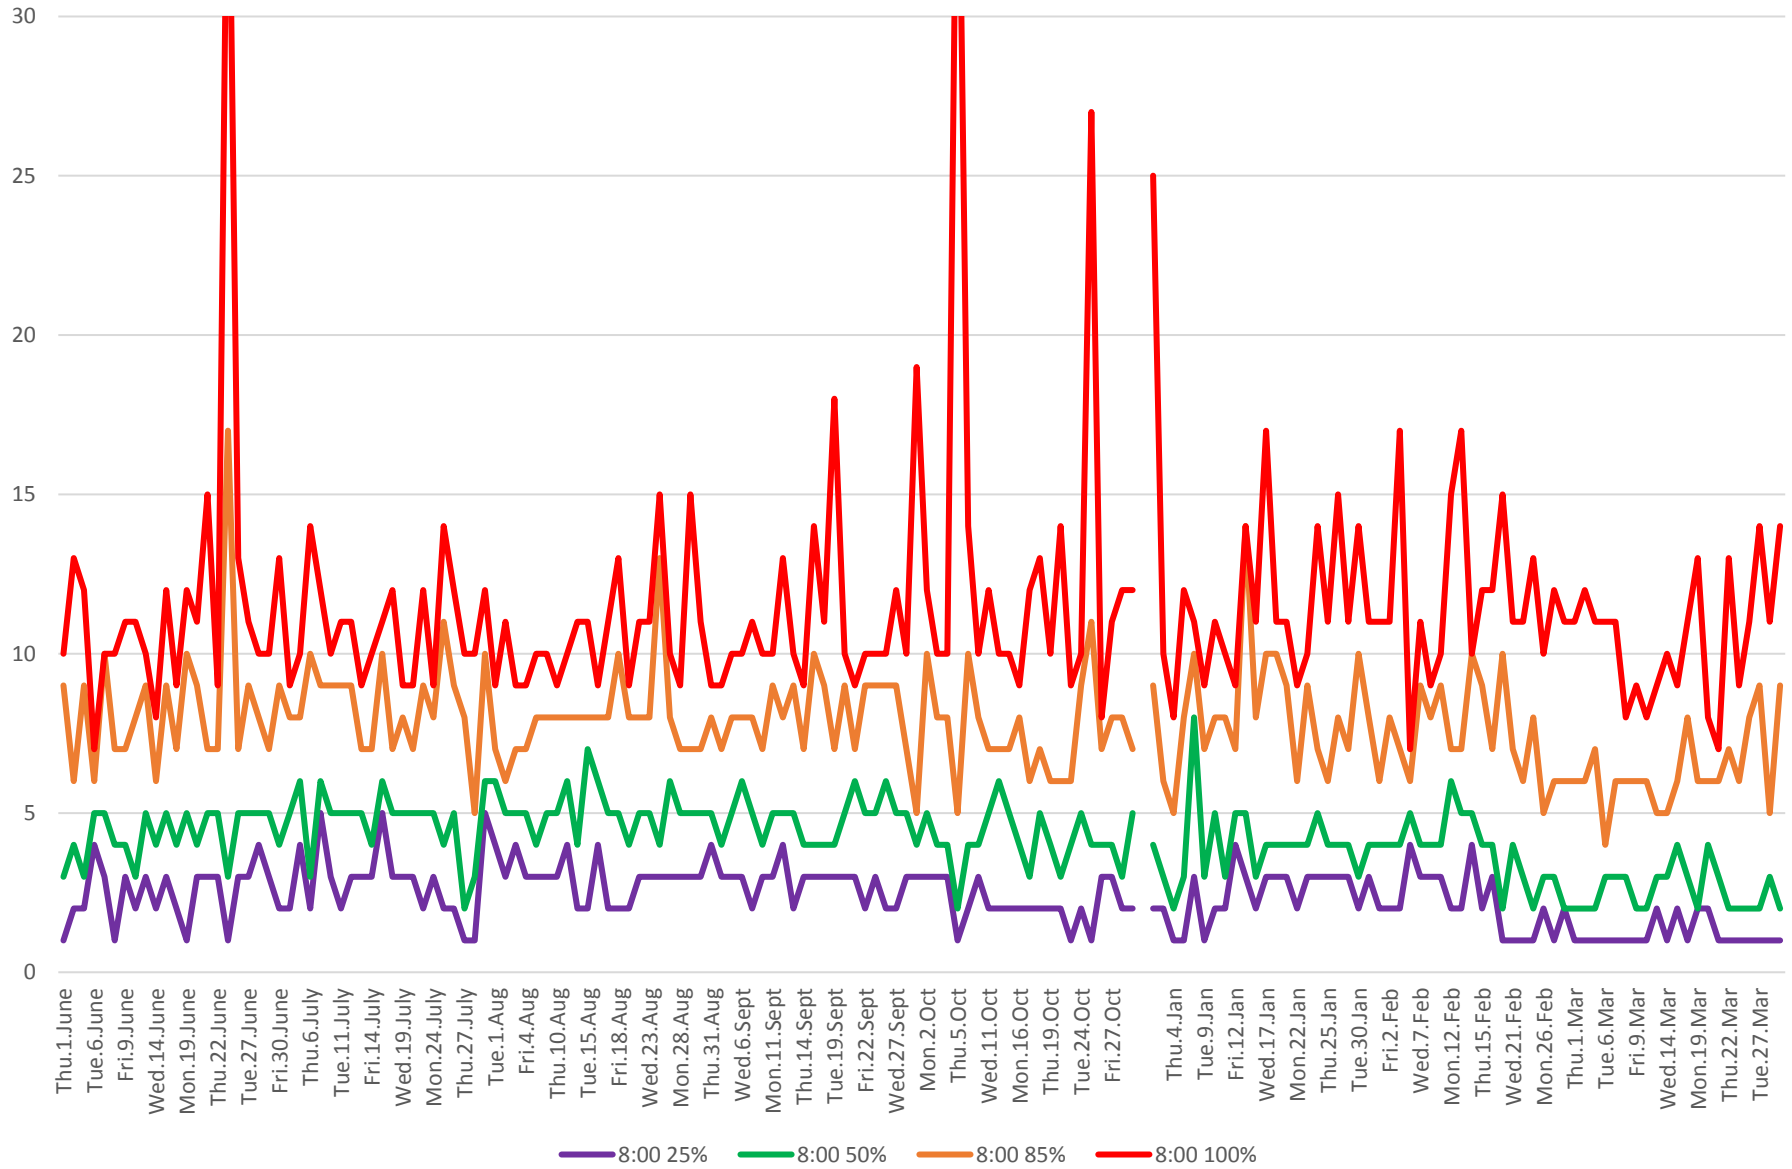

506 Carlton Headways at Broadview Westbound From June 2017 To Mar 2018

8 am to 9 am

506 Carlton Headways at Broadview Westbound From June 2017 To Mar 2018

1 pm to 2 pm

506 Carlton Headways at Broadview Westbound From June 2017 To Mar 2018 5 pm to 6 pm

506 Carlton Headways at Broadview Westbound From June 2017 To Mar 2018

8 pm to 9 pm

506 Carlton Headways at Broadview Westbound From June 2017 To Mar 2018

10 pm to 11 pm

506 Carlton Headways at Broadview Westbound From June 2017 To Mar 2018

85th Percentile AM Peak

506 Carlton Headways at Broadview Westbound From June 2017 To Mar 2018

85th Percentile Midday

506 Carlton Headways at Broadview Westbound From June 2017 To Mar 2018
85th Percentile PM Peak

506 Carlton Headways at Broadview Westbound From June 2017 To Mar 2018

85th Percentile Early Evening

506 Carlton Headways at Broadview Westbound From June 2017 To Mar 2018

85th Percentile Late Evening