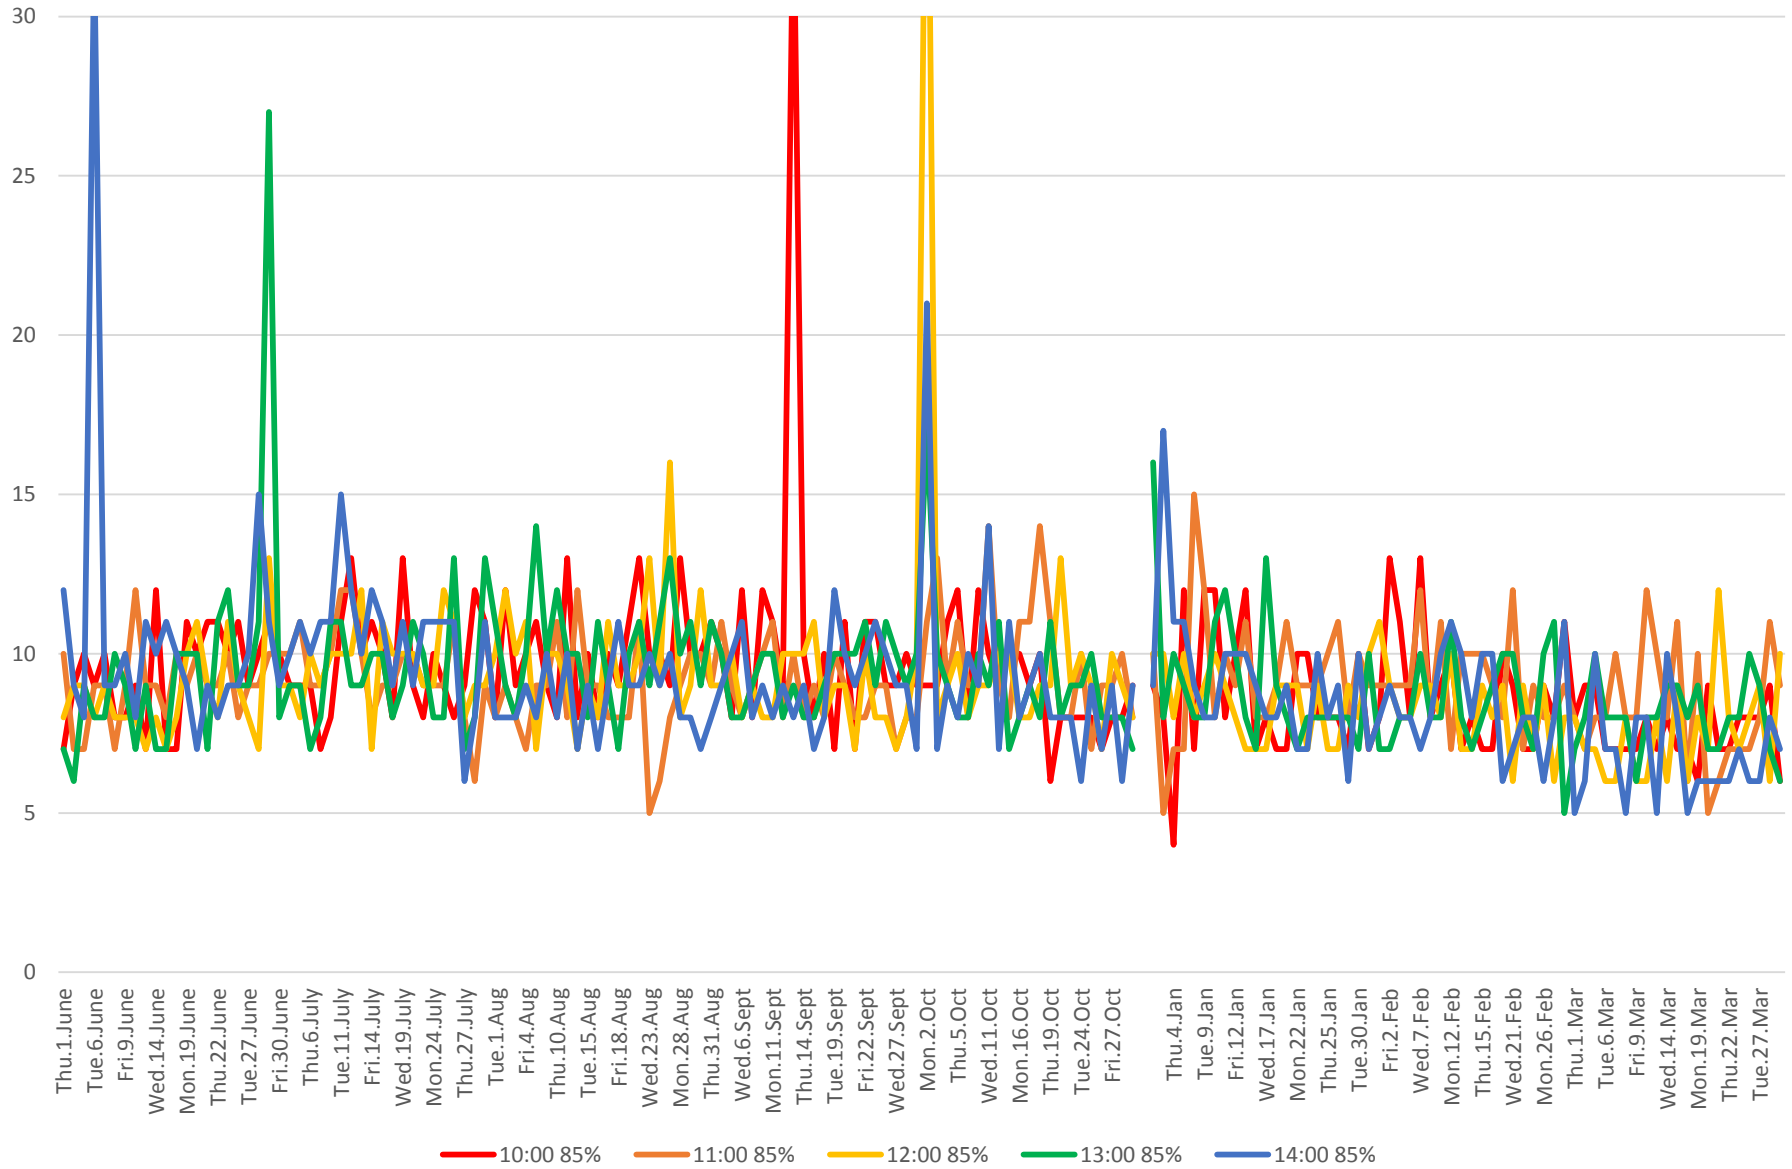

506 Carlton Headways at Broadview Westbound From June 2017 To Mar 2018

8 am to 9 am

506 Carlton Headways at Broadview Westbound From June 2017 To Mar 2018

1 pm to 2 pm

506 Carlton Headways at Broadview Westbound From June 2017 To Mar 2018 5 pm to 6 pm

506 Carlton Headways at Broadview Westbound From June 2017 To Mar 2018

8 pm to 9 pm

506 Carlton Headways at Broadview Westbound From June 2017 To Mar 2018

10 pm to 11 pm

506 Carlton Headways at Broadview Westbound From June 2017 To Mar 2018

85th Percentile AM Peak

506 Carlton Headways at Broadview Westbound From June 2017 To Mar 2018

85th Percentile Midday

506 Carlton Headways at Broadview Westbound From June 2017 To Mar 2018
85th Percentile PM Peak

506 Carlton Headways at Broadview Westbound From June 2017 To Mar 2018

85th Percentile Early Evening

506 Carlton Headways at Broadview Westbound From June 2017 To Mar 2018

85th Percentile Late Evening