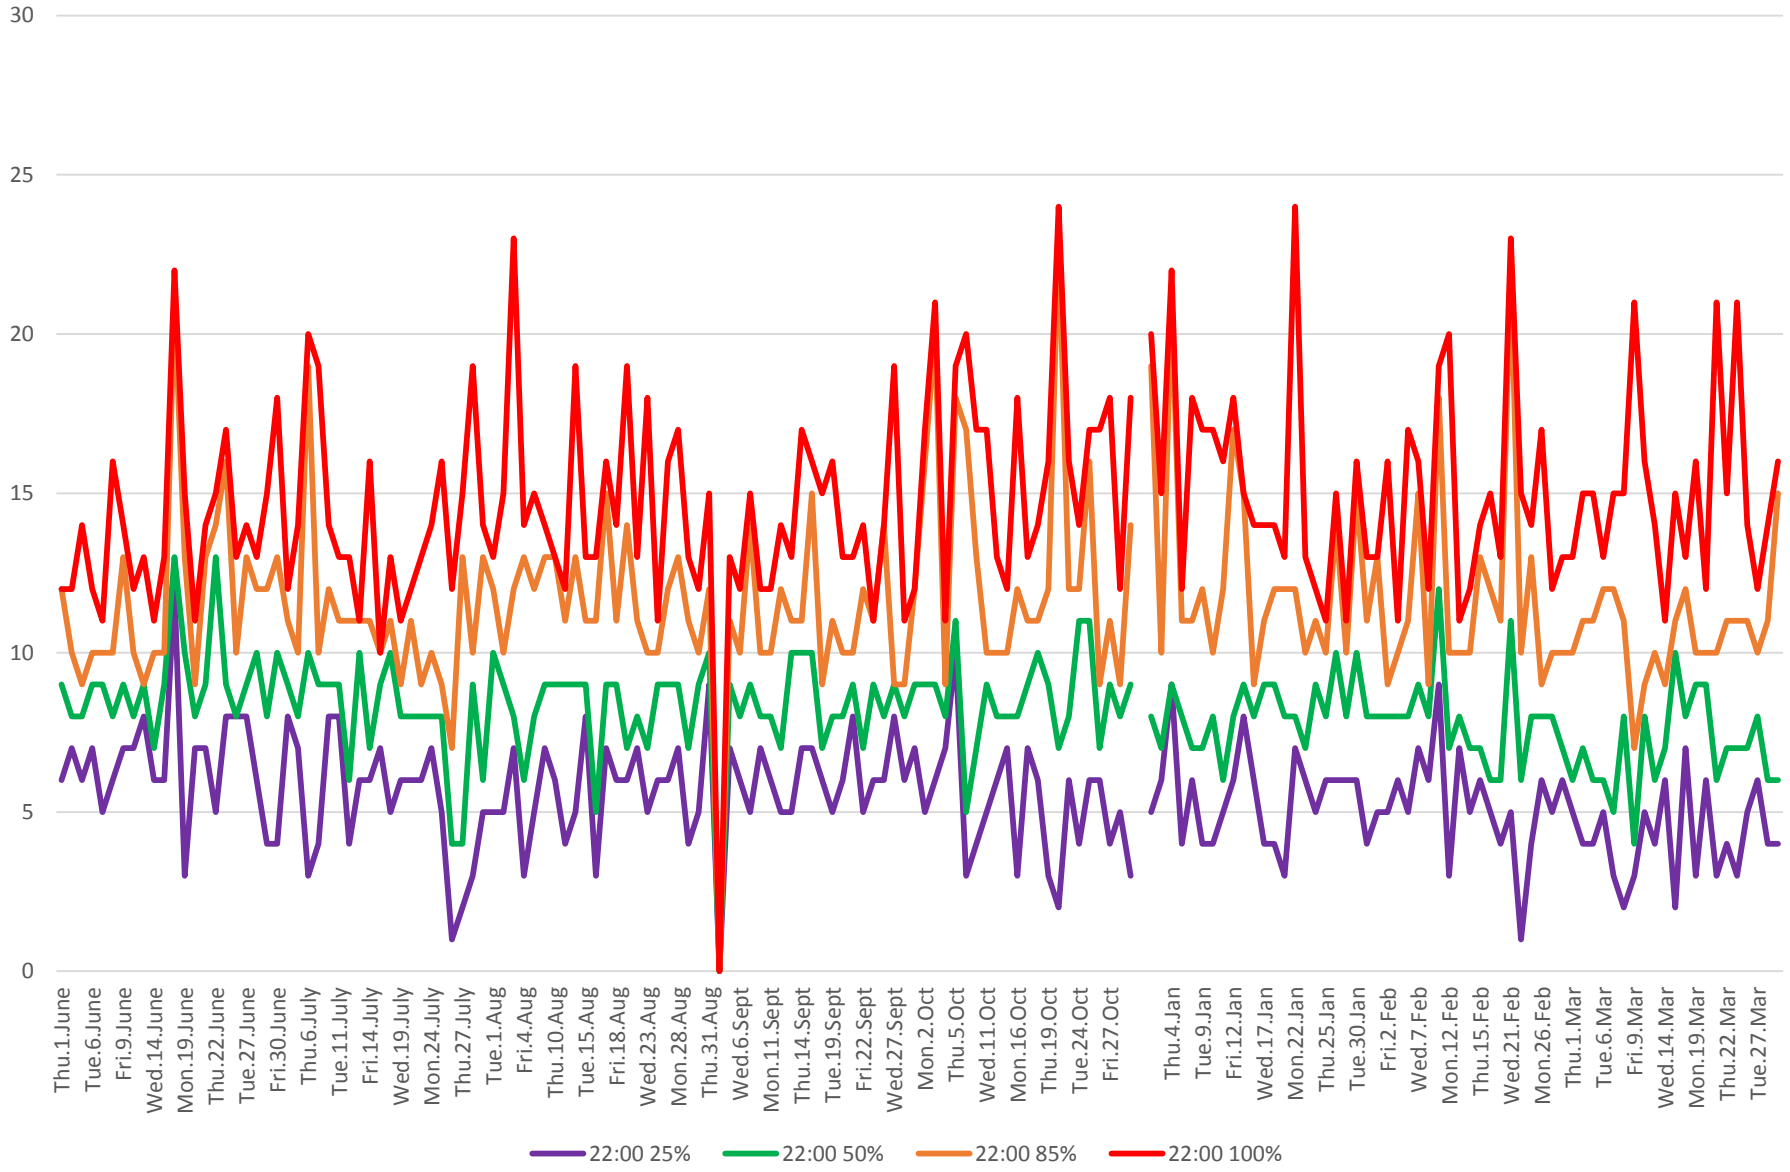

506 Carlton Headways at Broadview Westbound From June 2017 To Mar 2018

8 am to 9 am

506 Carlton Headways at Broadview Westbound From June 2017 To Mar 2018

1 pm to 2 pm

506 Carlton Headways at Broadview Westbound From June 2017 To Mar 2018 5 pm to 6 pm

506 Carlton Headways at Broadview Westbound From June 2017 To Mar 2018

8 pm to 9 pm

506 Carlton Headways at Broadview Westbound From June 2017 To Mar 2018

10 pm to 11 pm

506 Carlton Headways at Broadview Westbound From June 2017 To Mar 2018

85th Percentile AM Peak

506 Carlton Headways at Broadview Westbound From June 2017 To Mar 2018

85th Percentile Midday

506 Carlton Headways at Broadview Westbound From June 2017 To Mar 2018
85th Percentile PM Peak

506 Carlton Headways at Broadview Westbound From June 2017 To Mar 2018

85th Percentile Early Evening

506 Carlton Headways at Broadview Westbound From June 2017 To Mar 2018

85th Percentile Late Evening