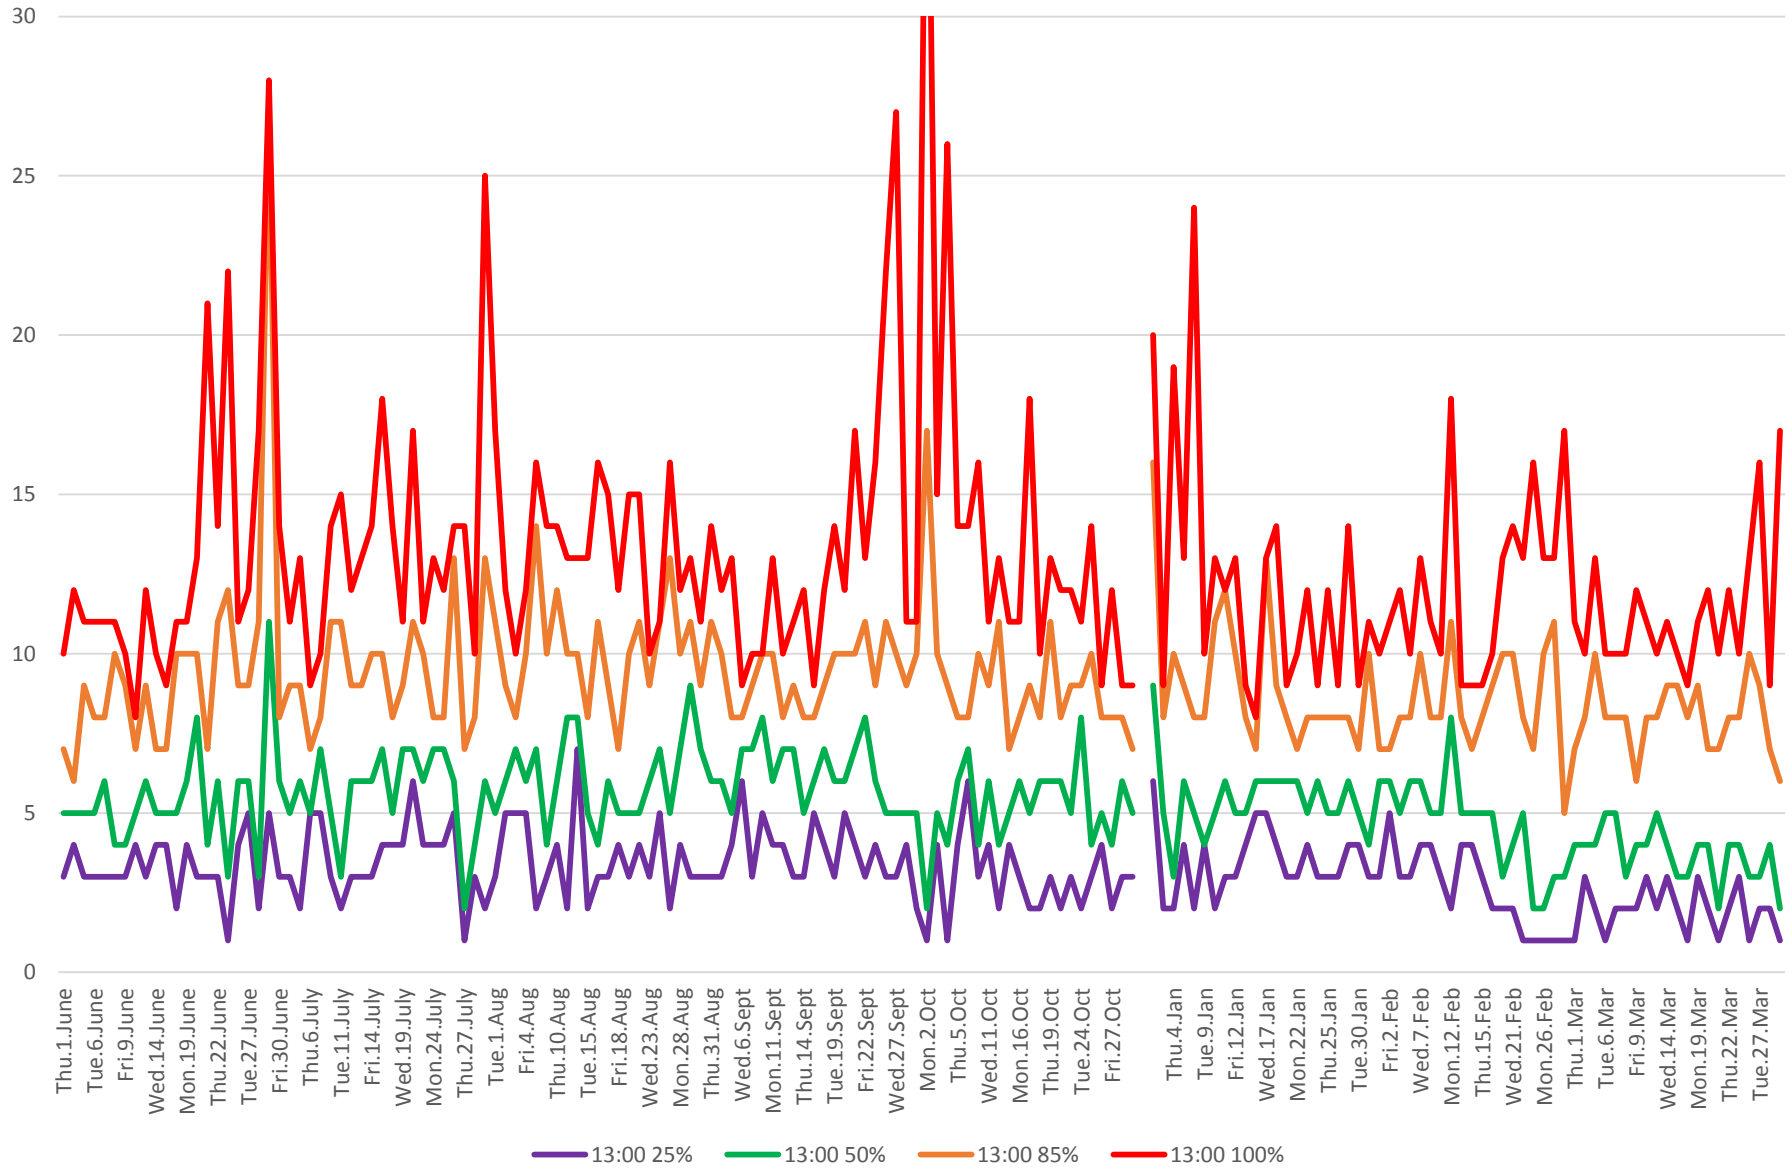

506 Carlton Headways at Broadview Westbound From June 2017 To Mar 2018

8 am to 9 am

506 Carlton Headways at Broadview Westbound From June 2017 To Mar 2018

1 pm to 2 pm

506 Carlton Headways at Broadview Westbound From June 2017 To Mar 2018 5 pm to 6 pm

506 Carlton Headways at Broadview Westbound From June 2017 To Mar 2018

8 pm to 9 pm

506 Carlton Headways at Broadview Westbound From June 2017 To Mar 2018

10 pm to 11 pm

506 Carlton Headways at Broadview Westbound From June 2017 To Mar 2018

85th Percentile AM Peak

506 Carlton Headways at Broadview Westbound From June 2017 To Mar 2018

85th Percentile Midday

506 Carlton Headways at Broadview Westbound From June 2017 To Mar 2018
85th Percentile PM Peak

506 Carlton Headways at Broadview Westbound From June 2017 To Mar 2018

85th Percentile Early Evening

506 Carlton Headways at Broadview Westbound From June 2017 To Mar 2018

85th Percentile Late Evening