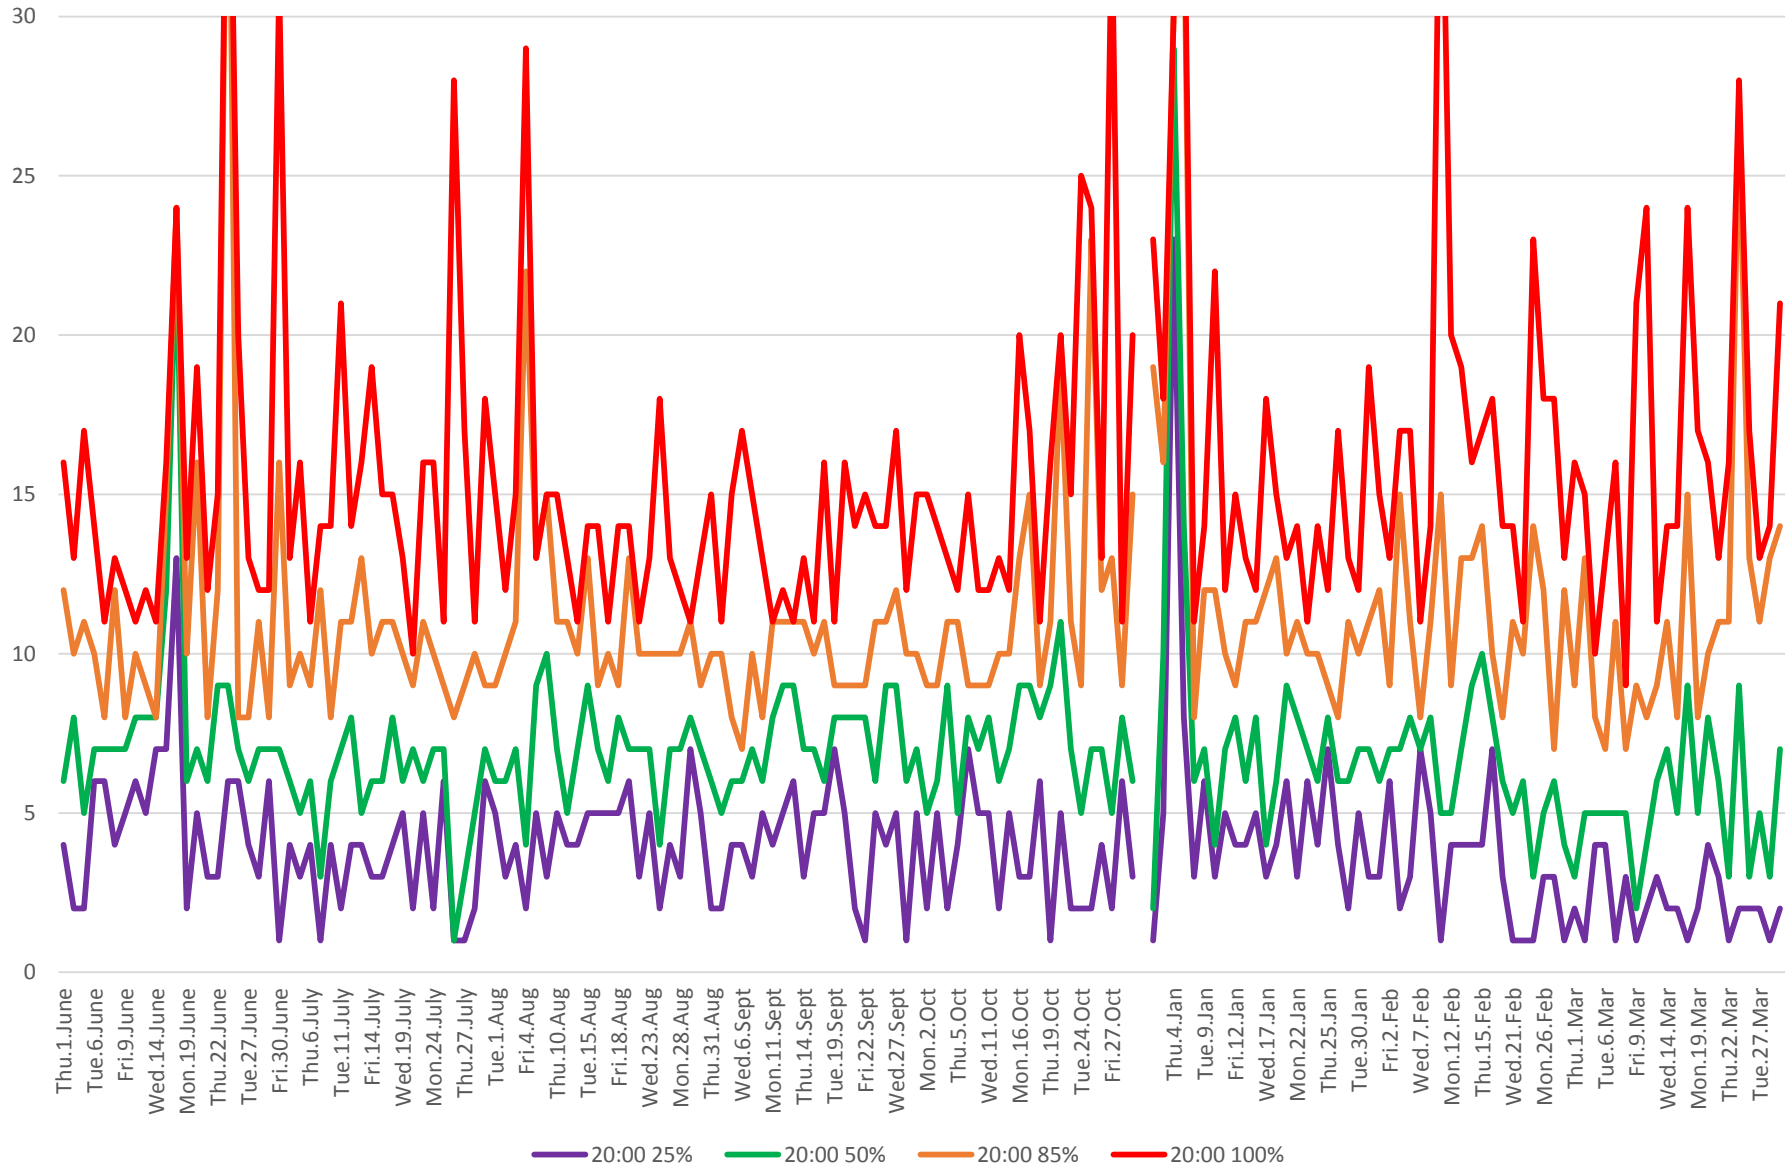

506 Carlton Headways at Broadview Westbound From June 2017 To Mar 2018

8 am to 9 am

506 Carlton Headways at Broadview Westbound From June 2017 To Mar 2018

1 pm to 2 pm

506 Carlton Headways at Broadview Westbound From June 2017 To Mar 2018 5 pm to 6 pm

506 Carlton Headways at Broadview Westbound From June 2017 To Mar 2018

8 pm to 9 pm

506 Carlton Headways at Broadview Westbound From June 2017 To Mar 2018

10 pm to 11 pm

506 Carlton Headways at Broadview Westbound From June 2017 To Mar 2018

85th Percentile AM Peak

506 Carlton Headways at Broadview Westbound From June 2017 To Mar 2018

85th Percentile Midday

506 Carlton Headways at Broadview Westbound From June 2017 To Mar 2018
85th Percentile PM Peak

506 Carlton Headways at Broadview Westbound From June 2017 To Mar 2018

85th Percentile Early Evening

506 Carlton Headways at Broadview Westbound From June 2017 To Mar 2018

85th Percentile Late Evening