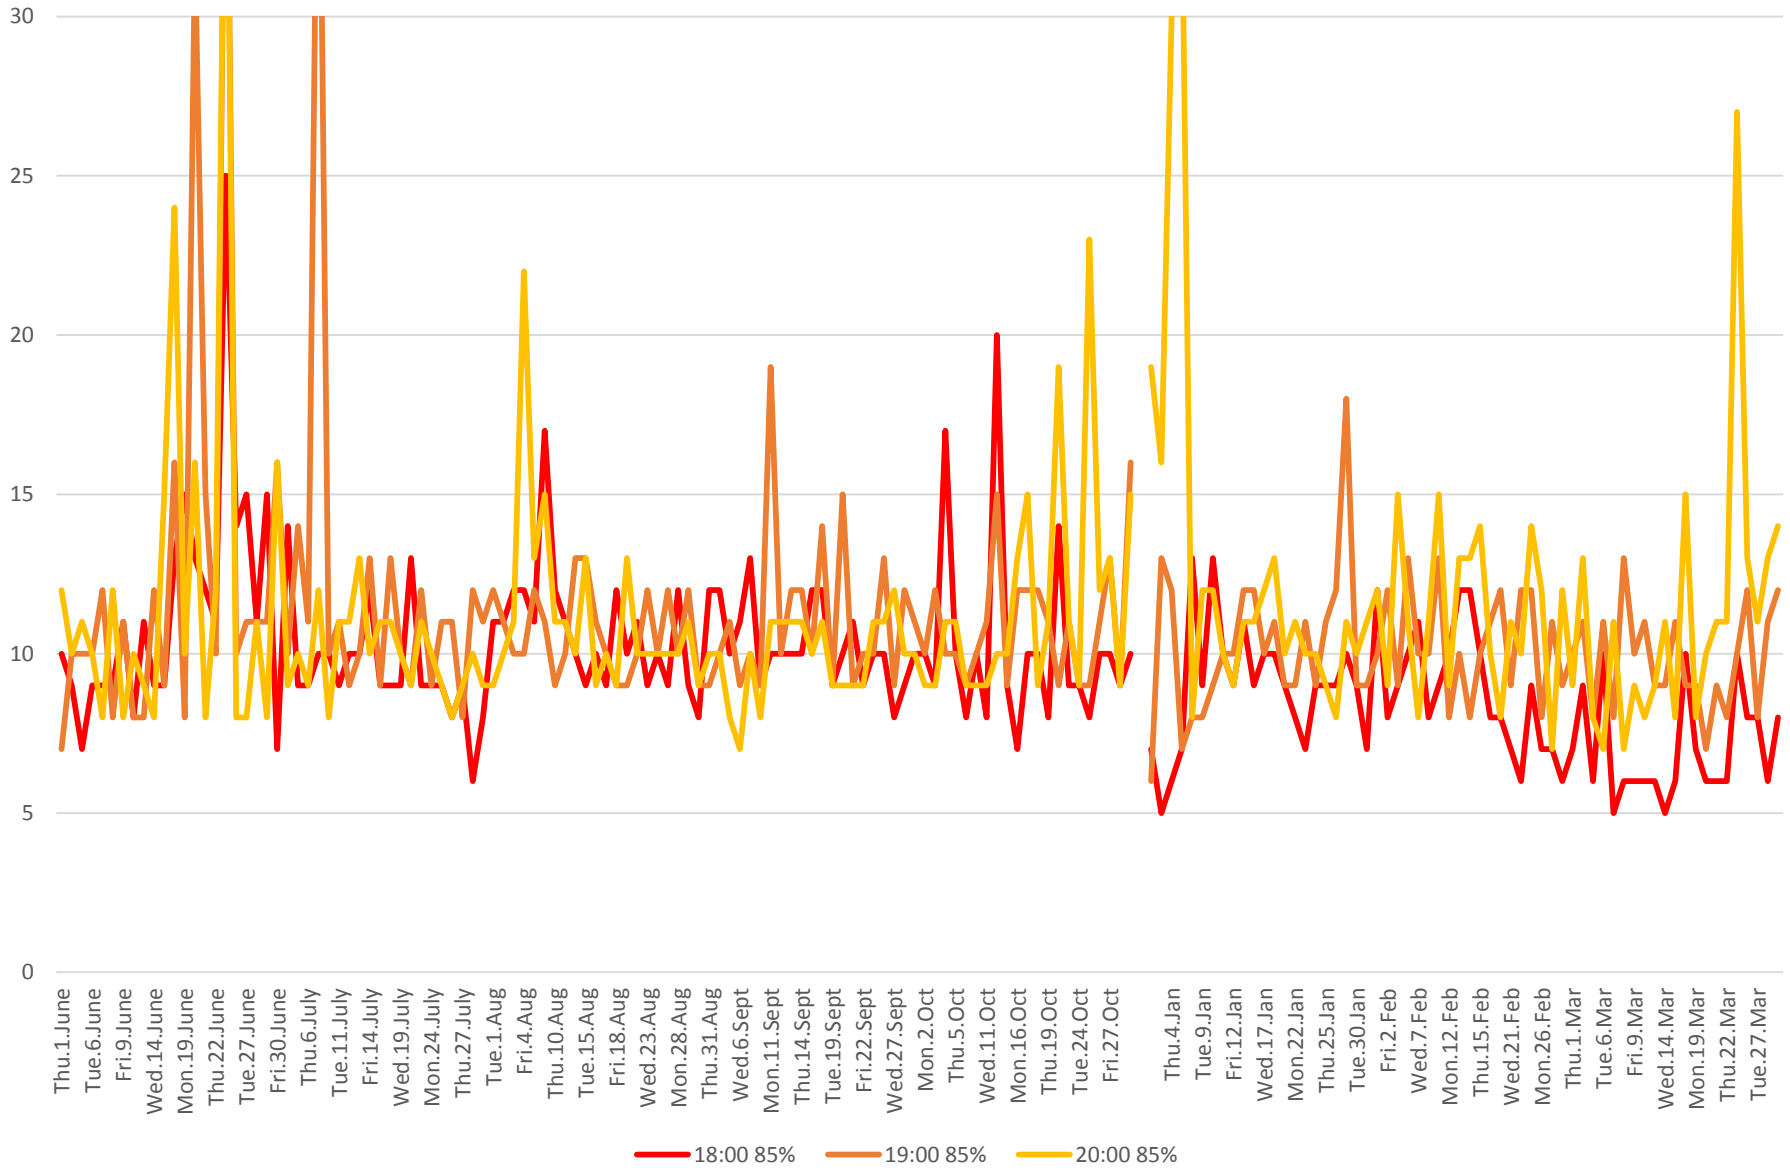

506 Carlton Headways at Broadview Westbound From June 2017 To Mar 2018

8 pm to 9 pm

506 Carlton Headways at Broadview Westbound From June 2017 To Mar 2018

10 pm to 11 pm

506 Carlton Headways at Broadview Westbound From June 2017 To Mar 2018

85th Percentile AM Peak

506 Carlton Headways at Broadview Westbound From June 2017 To Mar 2018

85th Percentile Midday

506 Carlton Headways at Broadview Westbound From June 2017 To Mar 2018
85th Percentile PM Peak

506 Carlton Headways at Broadview Westbound From June 2017 To Mar 2018

85th Percentile Early Evening

506 Carlton Headways at Broadview Westbound From June 2017 To Mar 2018

85th Percentile Late Evening