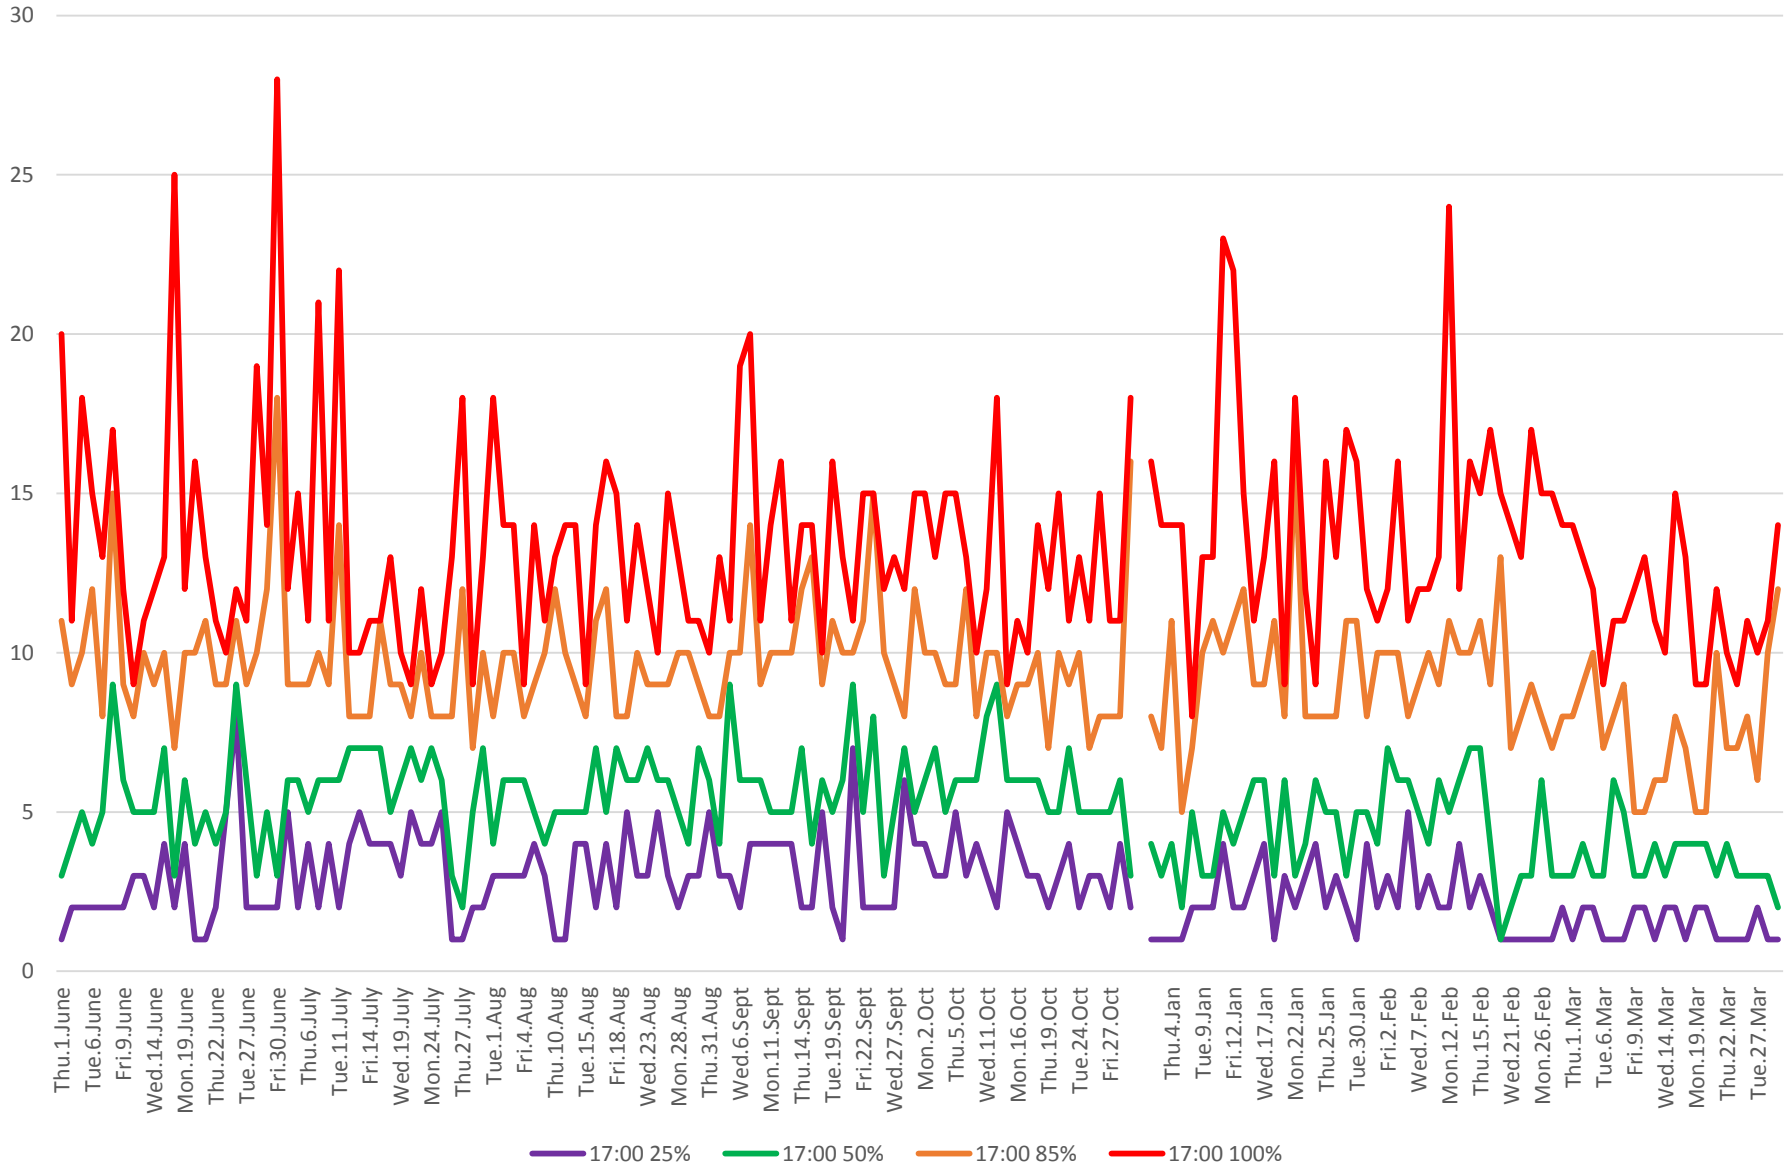

506 Carlton Headways at Broadview Westbound From June 2017 To Mar 2018

8 am to 9 am

506 Carlton Headways at Broadview Westbound From June 2017 To Mar 2018

1 pm to 2 pm

506 Carlton Headways at Broadview Westbound From June 2017 To Mar 2018 5 pm to 6 pm

506 Carlton Headways at Broadview Westbound From June 2017 To Mar 2018

8 pm to 9 pm

506 Carlton Headways at Broadview Westbound From June 2017 To Mar 2018

10 pm to 11 pm

506 Carlton Headways at Broadview Westbound From June 2017 To Mar 2018

85th Percentile AM Peak

506 Carlton Headways at Broadview Westbound From June 2017 To Mar 2018

85th Percentile Midday

506 Carlton Headways at Broadview Westbound From June 2017 To Mar 2018
85th Percentile PM Peak

506 Carlton Headways at Broadview Westbound From June 2017 To Mar 2018

85th Percentile Early Evening

506 Carlton Headways at Broadview Westbound From June 2017 To Mar 2018

85th Percentile Late Evening