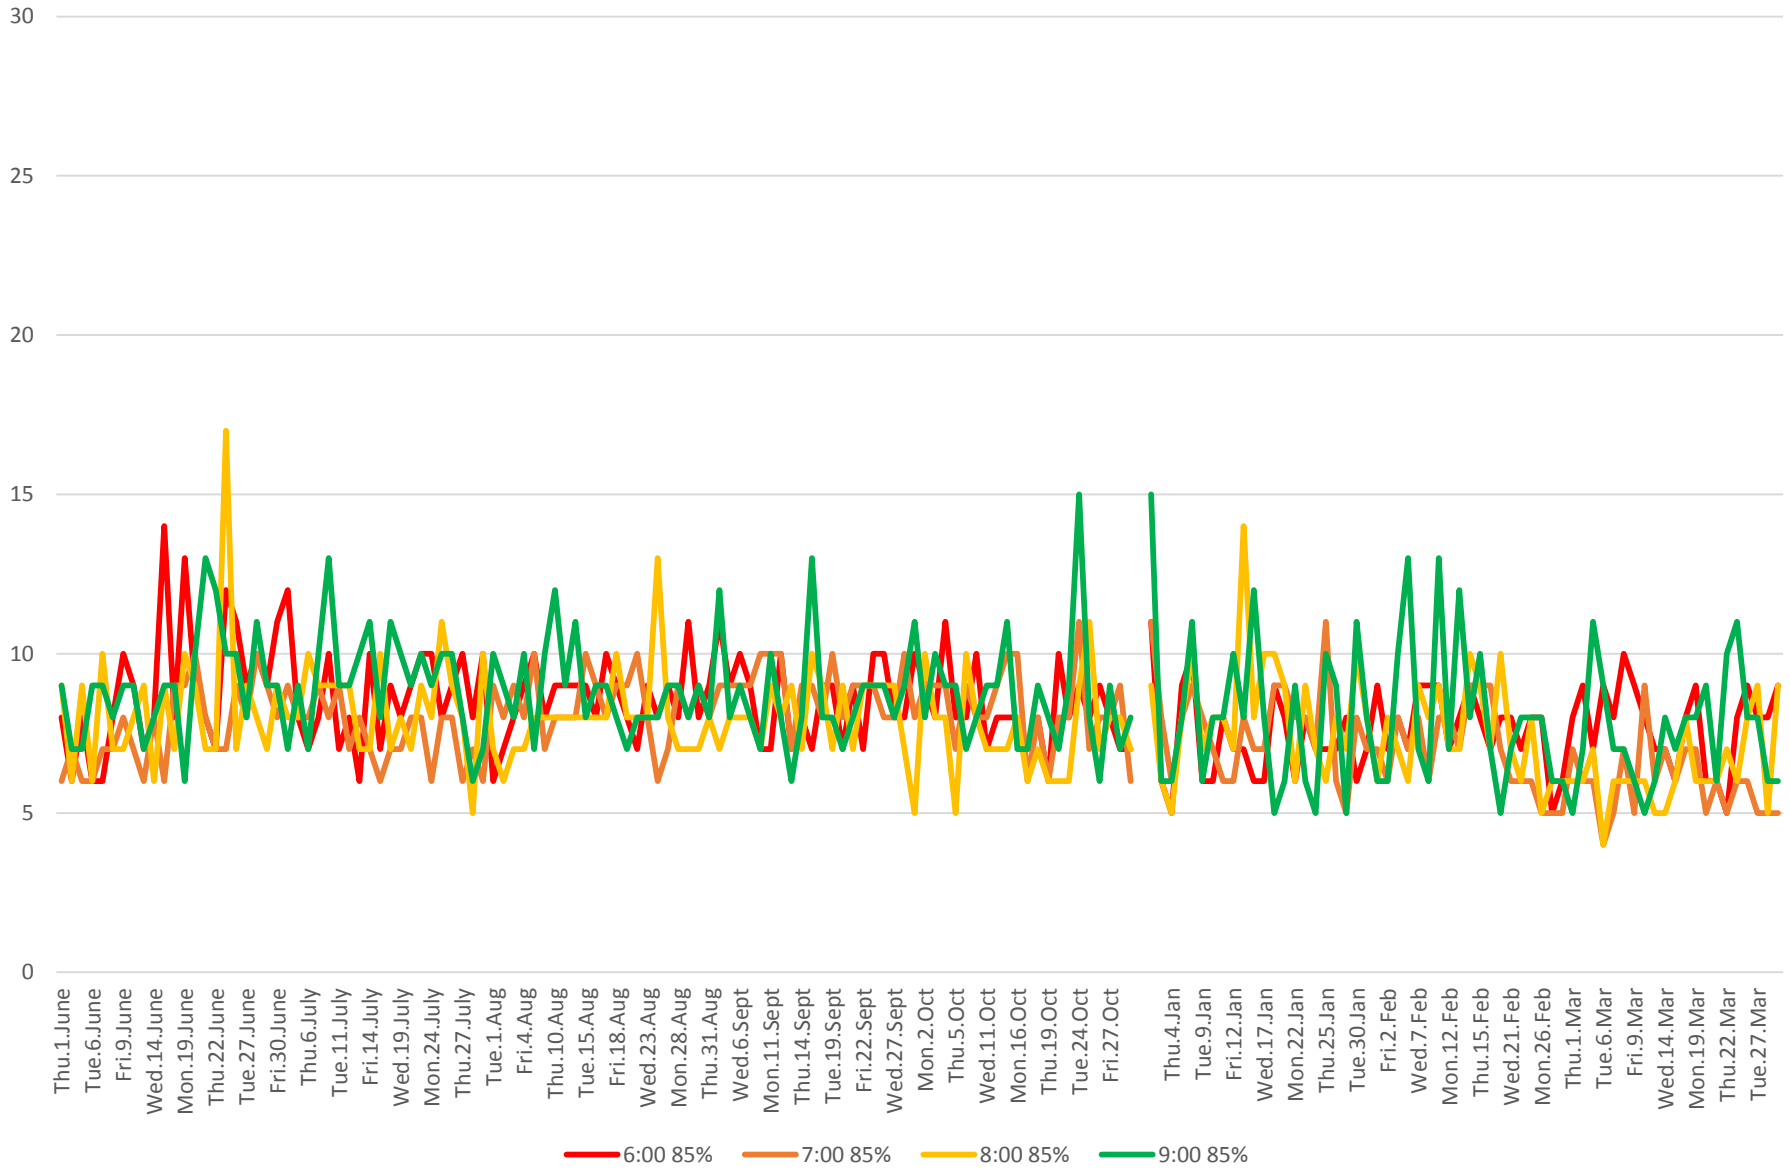

506 Carlton Headways at Broadview Westbound From June 2017 To Mar 2018

8 pm to 9 pm

506 Carlton Headways at Broadview Westbound From June 2017 To Mar 2018

10 pm to 11 pm

506 Carlton Headways at Broadview Westbound From June 2017 To Mar 2018

85th Percentile AM Peak

506 Carlton Headways at Broadview Westbound From June 2017 To Mar 2018

85th Percentile Midday

506 Carlton Headways at Broadview Westbound From June 2017 To Mar 2018
85th Percentile PM Peak

506 Carlton Headways at Broadview Westbound From June 2017 To Mar 2018

85th Percentile Early Evening

506 Carlton Headways at Broadview Westbound From June 2017 To Mar 2018

85th Percentile Late Evening