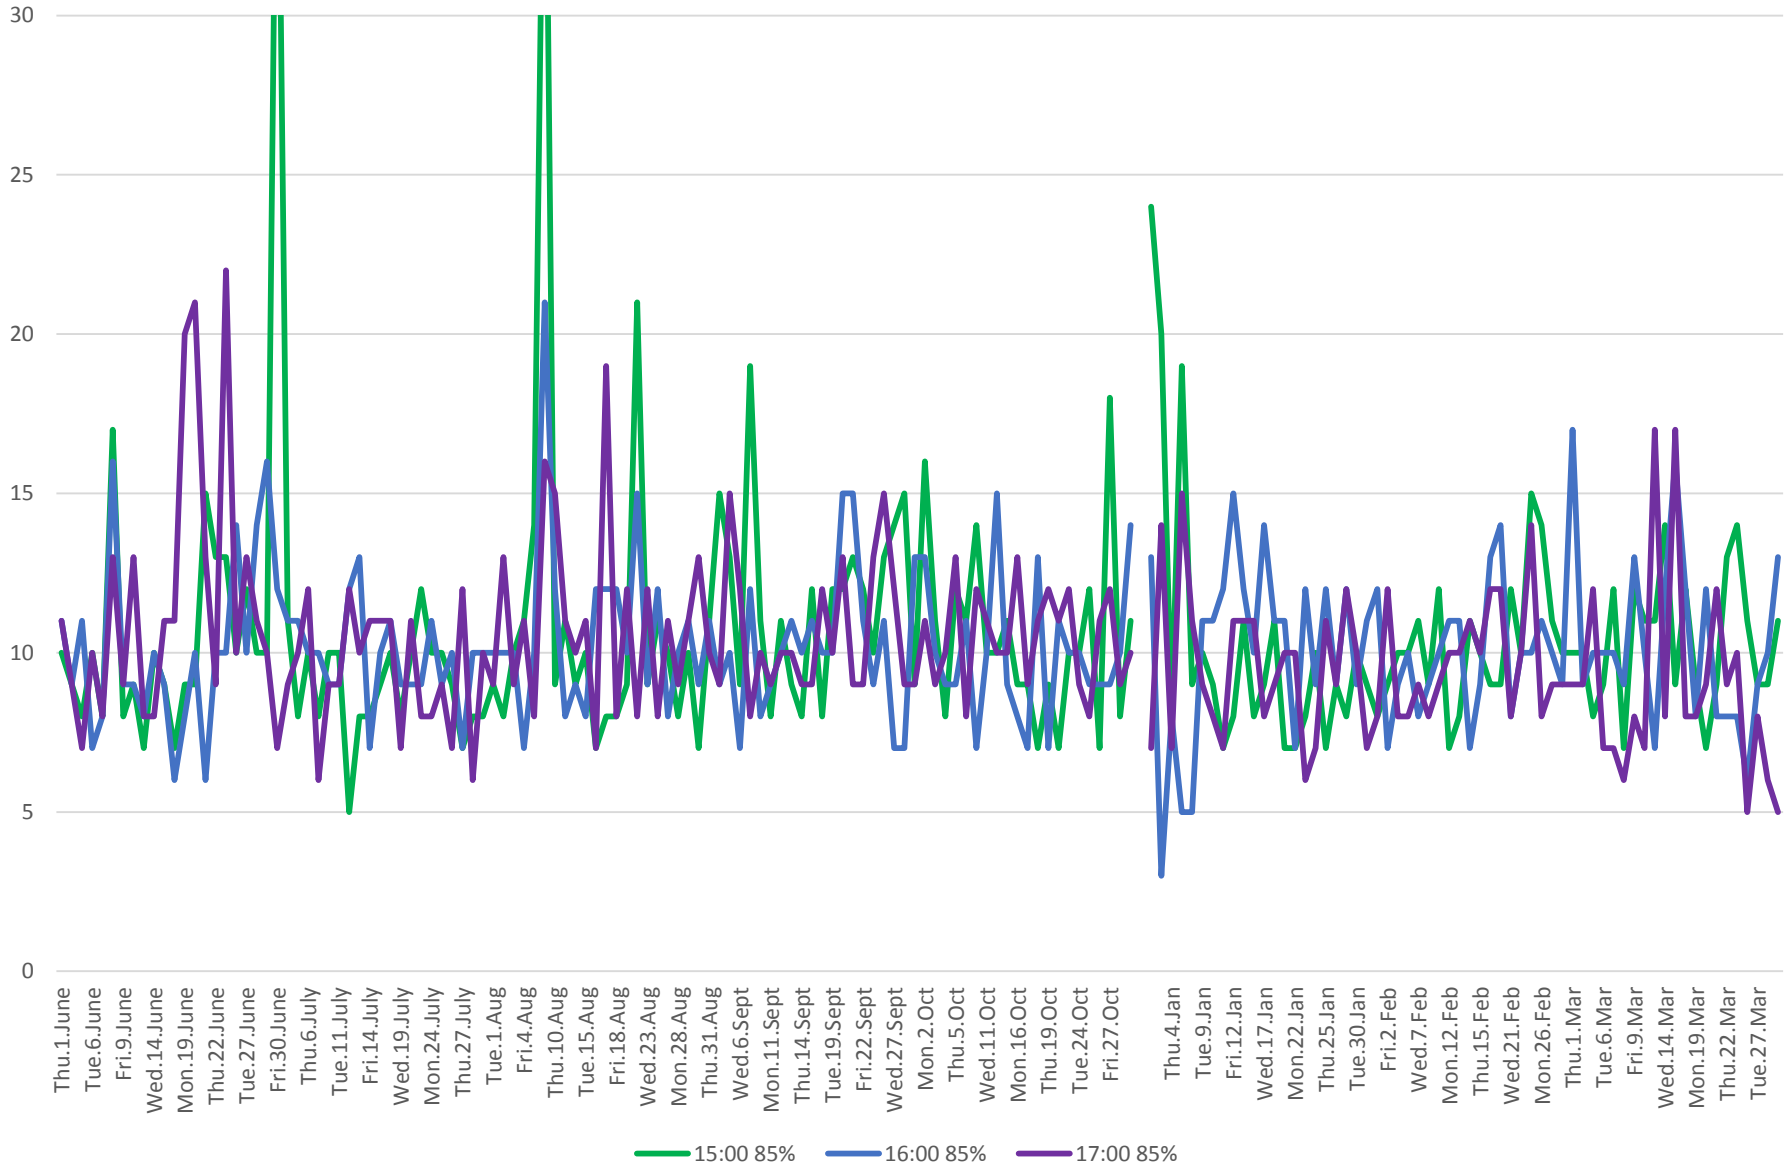

5 pm to 6 pm

506 Carlton Headways at Broadview Eastbound From June 2017 To Mar 2018

8 pm to 9 pm

506 Carlton Headways at Broadview Eastbound From June 2017 To Mar 2018

10 pm to 11 pm

506 Carlton Headways at Broadview Eastbound From June 2017 To Mar 2018

85th Percentile AM Peak

506 Carlton Headways at Broadview Eastbound From June 2017 To Mar 2018

85th Percentile Middy

506 Carlton Headways at Broadview Eastbound From June 2017 To Mar 2018

85th Percentile PM Peak

506 Carlton Headways at Broadview Eastbound From June 2017 To Mar 2018

85th Percentile Early Evening

506 Carlton Headways at Broadview Eastbound From June 2017 To Mar 2018

85th Percentile Late Evening