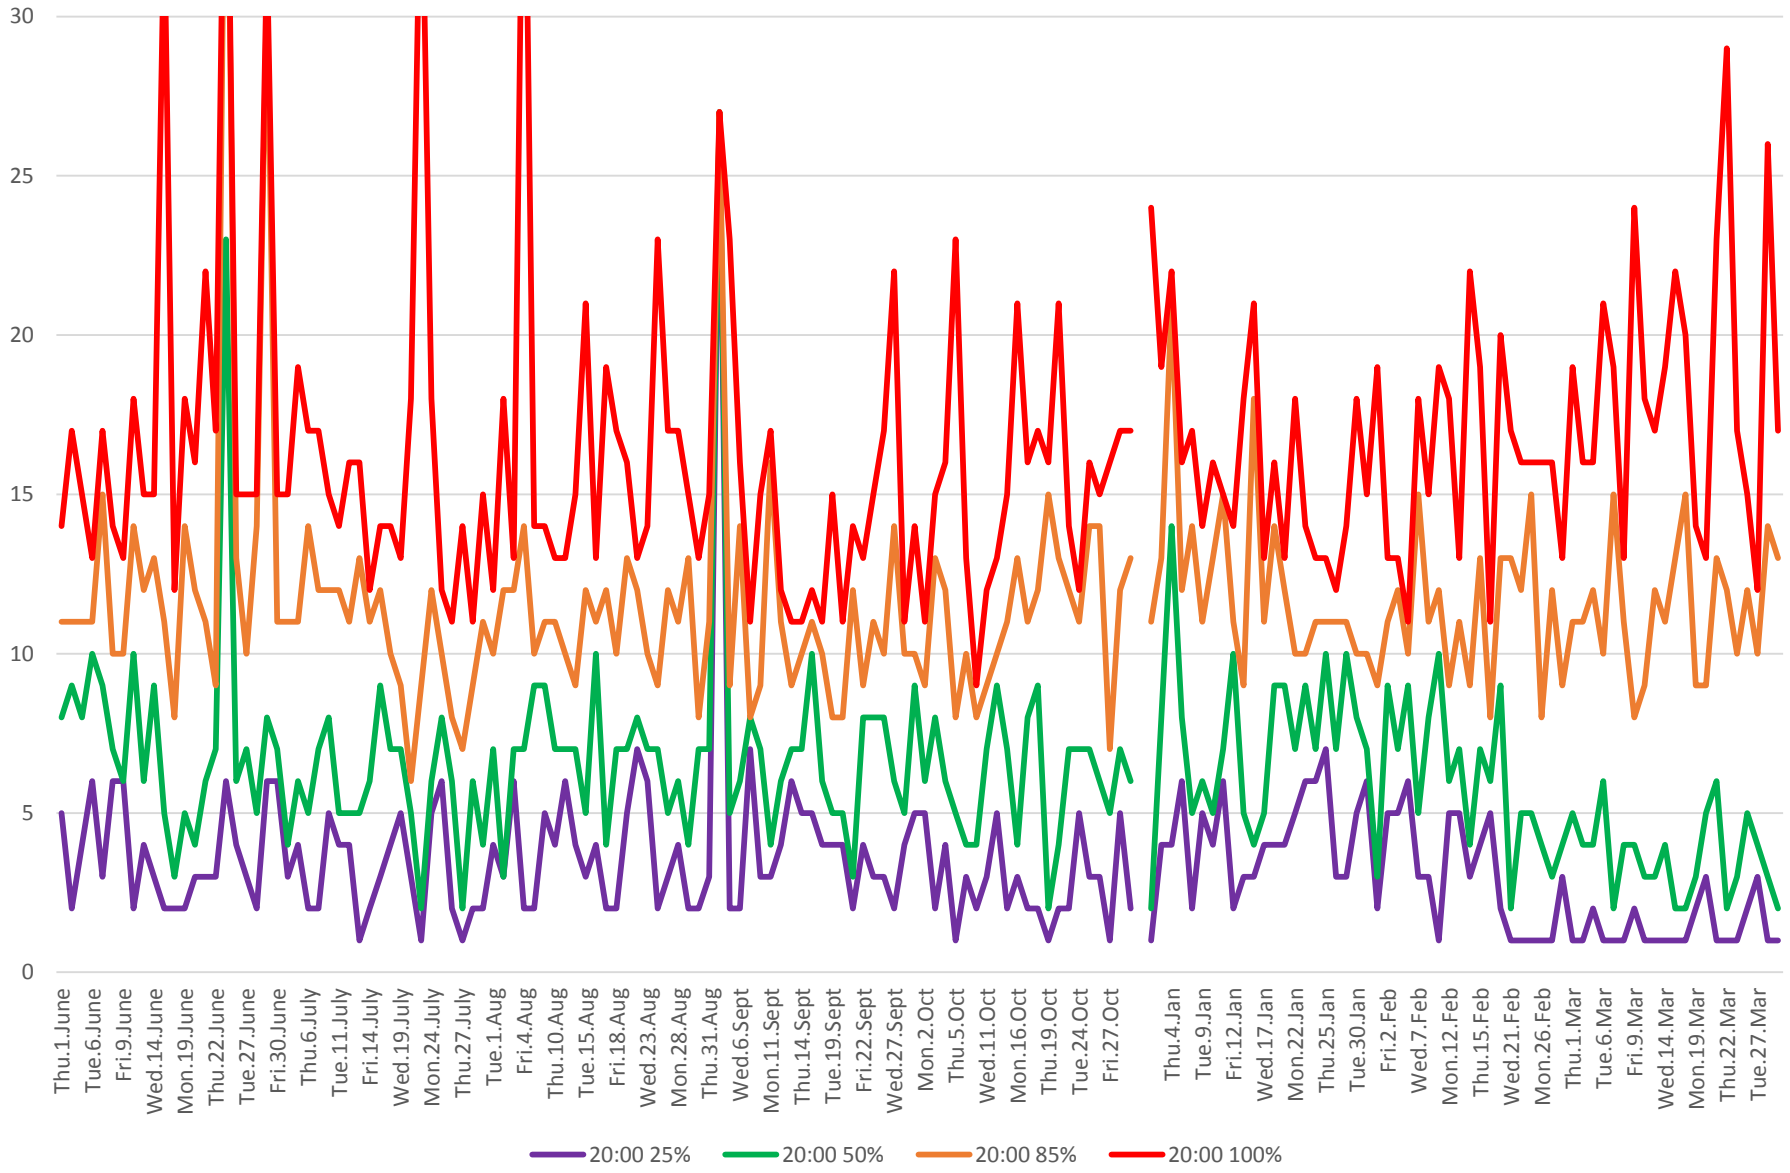

506 Carlton Headways at Broadview Eastbound From June 2017 To Mar 2018

8 am to 9 am

506 Carlton Headways at Broadview Eastbound From June 2017 To Mar 2018

1 pm to 2 pm

506 Carlton Headways at Broadview Eastbound From June 2017 To Mar 2018

5 pm to 6 pm

506 Carlton Headways at Broadview Eastbound From June 2017 To Mar 2018

8 pm to 9 pm

506 Carlton Headways at Broadview Eastbound From June 2017 To Mar 2018

10 pm to 11 pm

506 Carlton Headways at Broadview Eastbound From June 2017 To Mar 2018

85th Percentile AM Peak

506 Carlton Headways at Broadview Eastbound From June 2017 To Mar 2018

85th Percentile Middy

506 Carlton Headways at Broadview Eastbound From June 2017 To Mar 2018

85th Percentile PM Peak

506 Carlton Headways at Broadview Eastbound From June 2017 To Mar 2018

85th Percentile Early Evening

506 Carlton Headways at Broadview Eastbound From June 2017 To Mar 2018

85th Percentile Late Evening