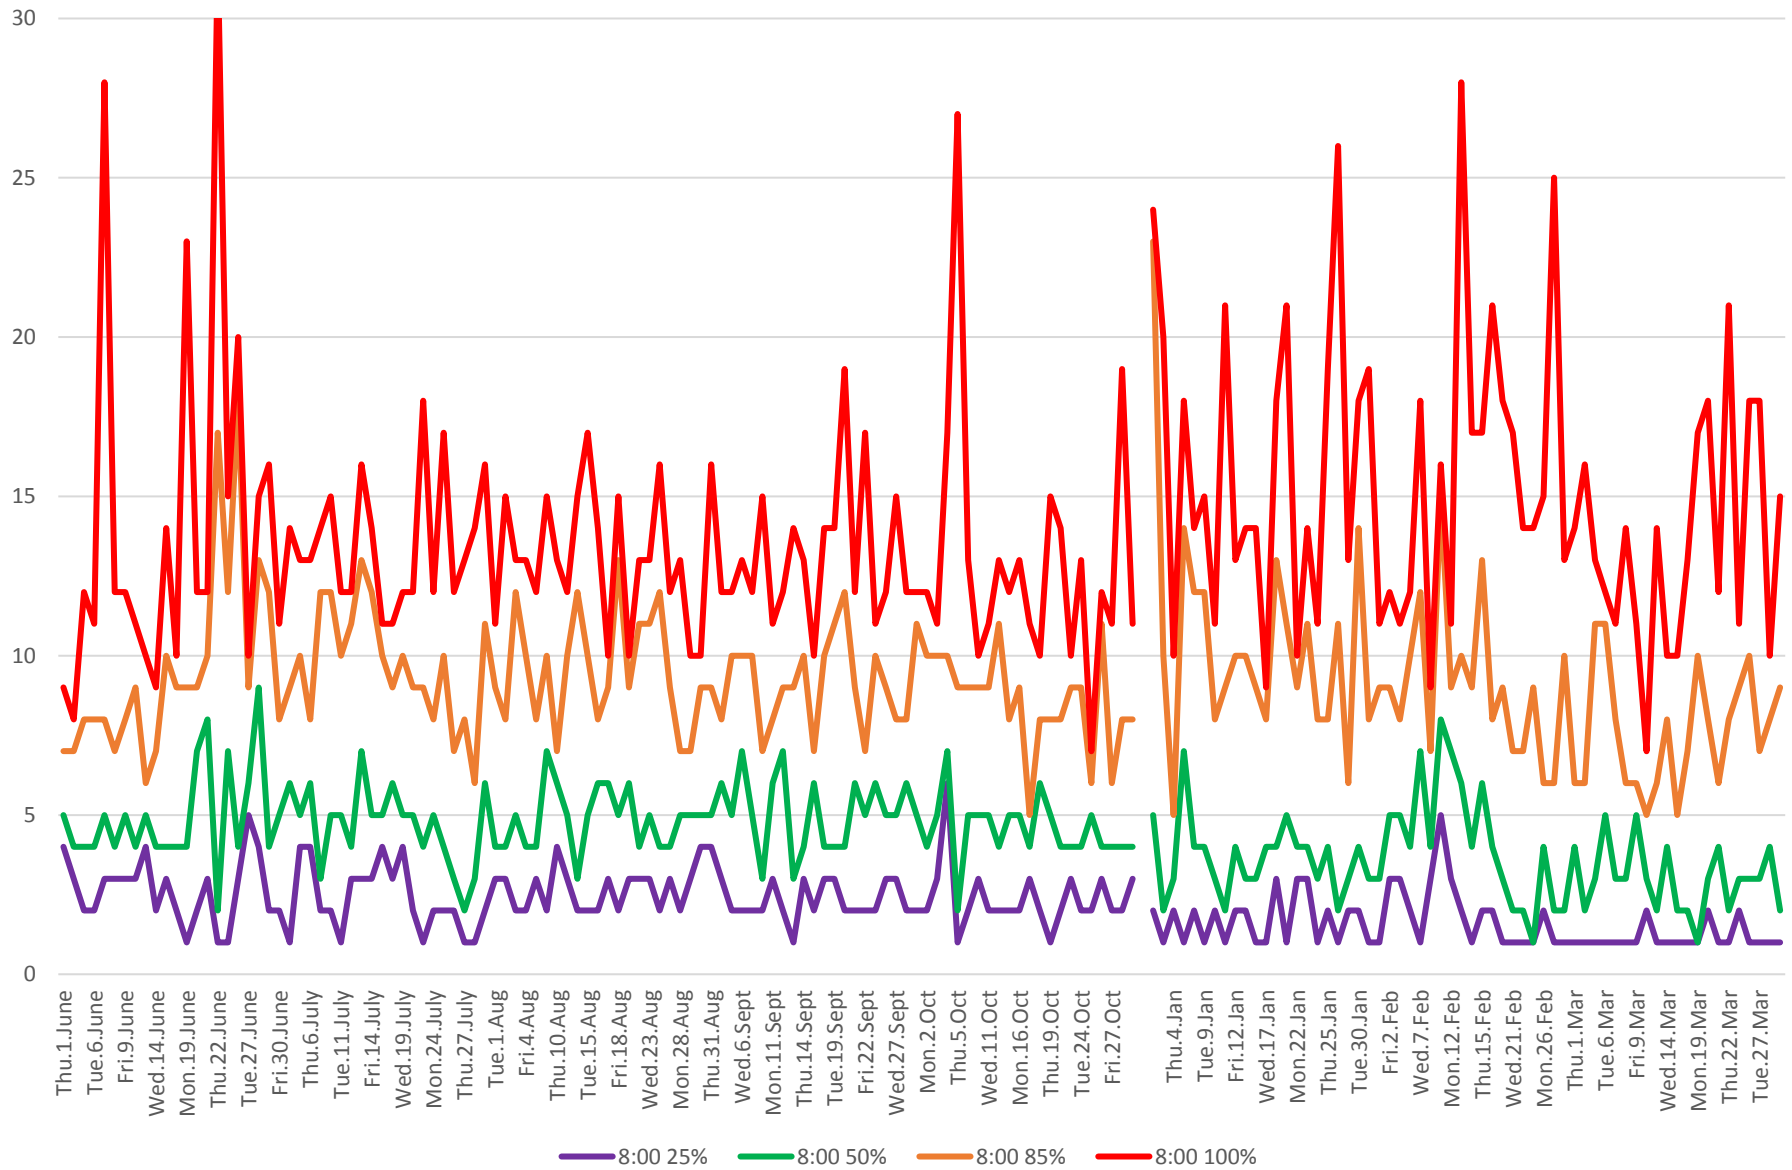

506 Carlton Headways at Broadview Eastbound From June 2017 To Mar 2018

8 am to 9 am

506 Carlton Headways at Broadview Eastbound From June 2017 To Mar 2018

1 pm to 2 pm

506 Carlton Headways at Broadview Eastbound From June 2017 To Mar 2018

5 pm to 6 pm

506 Carlton Headways at Broadview Eastbound From June 2017 To Mar 2018

8 pm to 9 pm

506 Carlton Headways at Broadview Eastbound From June 2017 To Mar 2018

10 pm to 11 pm

506 Carlton Headways at Broadview Eastbound From June 2017 To Mar 2018

85th Percentile AM Peak

506 Carlton Headways at Broadview Eastbound From June 2017 To Mar 2018

85th Percentile Middy

506 Carlton Headways at Broadview Eastbound From June 2017 To Mar 2018

85th Percentile PM Peak

506 Carlton Headways at Broadview Eastbound From June 2017 To Mar 2018

85th Percentile Early Evening

506 Carlton Headways at Broadview Eastbound From June 2017 To Mar 2018

85th Percentile Late Evening