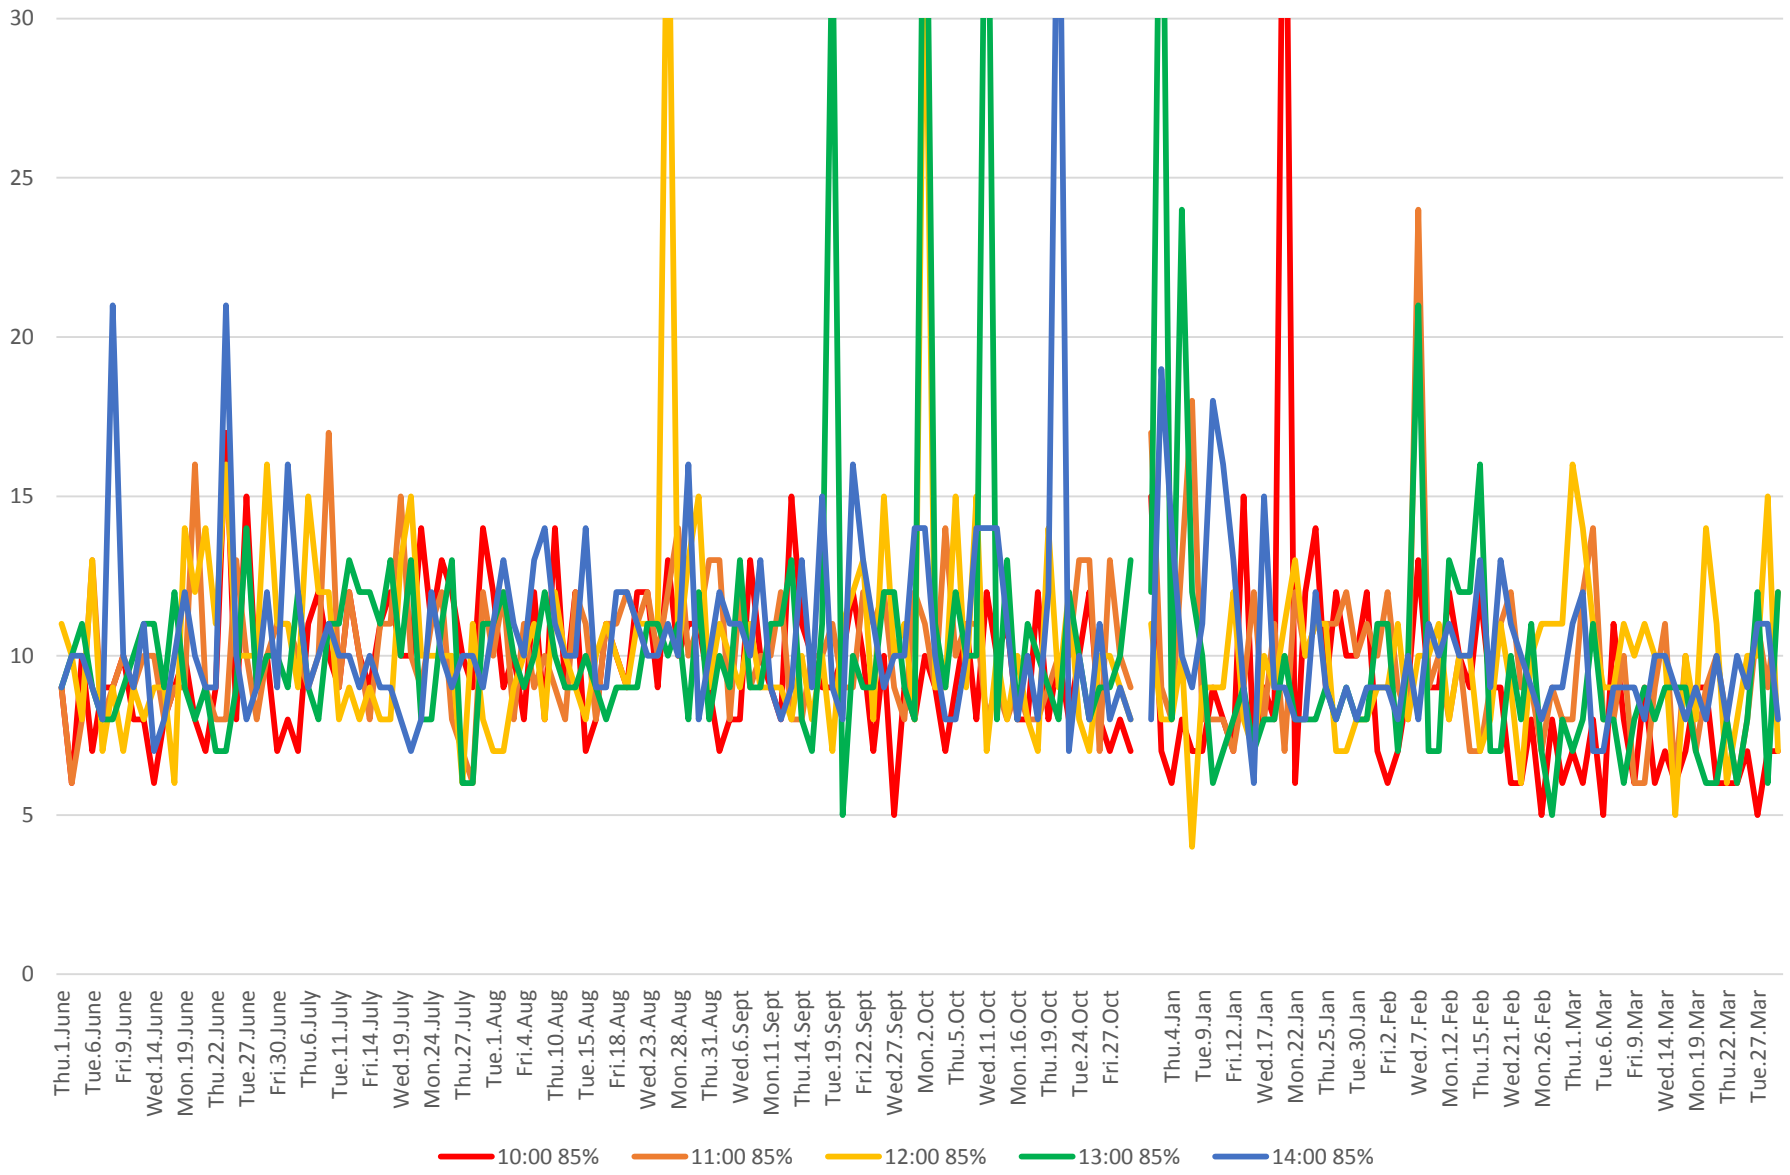

506 Carlton Headways at Broadview Eastbound From June 2017 To Mar 2018

8 am to 9 am

506 Carlton Headways at Broadview Eastbound From June 2017 To Mar 2018

1 pm to 2 pm

506 Carlton Headways at Broadview Eastbound From June 2017 To Mar 2018

5 pm to 6 pm

506 Carlton Headways at Broadview Eastbound From June 2017 To Mar 2018

8 pm to 9 pm

506 Carlton Headways at Broadview Eastbound From June 2017 To Mar 2018

10 pm to 11 pm

506 Carlton Headways at Broadview Eastbound From June 2017 To Mar 2018

85th Percentile AM Peak

506 Carlton Headways at Broadview Eastbound From June 2017 To Mar 2018

85th Percentile Middy

506 Carlton Headways at Broadview Eastbound From June 2017 To Mar 2018

85th Percentile PM Peak

506 Carlton Headways at Broadview Eastbound From June 2017 To Mar 2018

85th Percentile Early Evening

506 Carlton Headways at Broadview Eastbound From June 2017 To Mar 2018

85th Percentile Late Evening