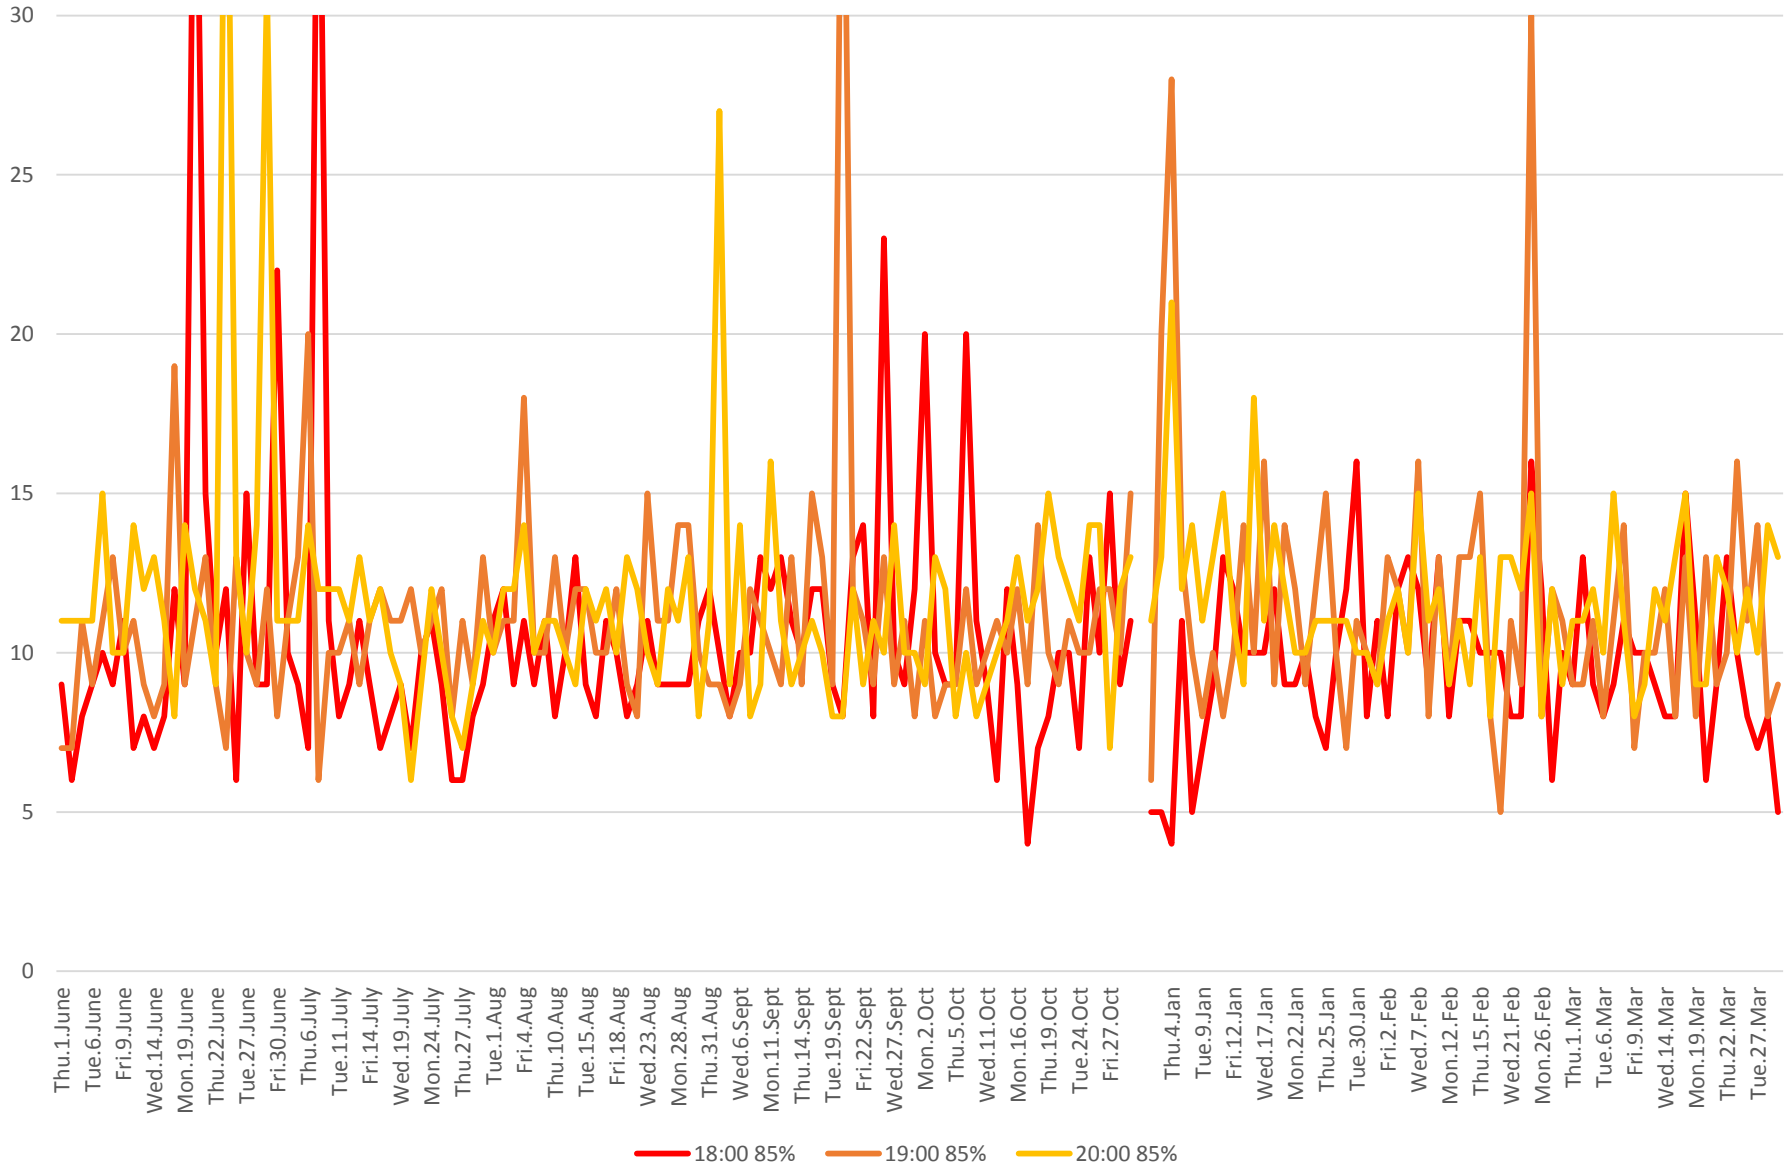

5 pm to 6 pm

506 Carlton Headways at Broadview Eastbound From June 2017 To Mar 2018

8 pm to 9 pm

506 Carlton Headways at Broadview Eastbound From June 2017 To Mar 2018

10 pm to 11 pm

506 Carlton Headways at Broadview Eastbound From June 2017 To Mar 2018

85th Percentile AM Peak

506 Carlton Headways at Broadview Eastbound From June 2017 To Mar 2018

85th Percentile Middy

506 Carlton Headways at Broadview Eastbound From June 2017 To Mar 2018

85th Percentile PM Peak

506 Carlton Headways at Broadview Eastbound From June 2017 To Mar 2018

85th Percentile Early Evening

506 Carlton Headways at Broadview Eastbound From June 2017 To Mar 2018

85th Percentile Late Evening