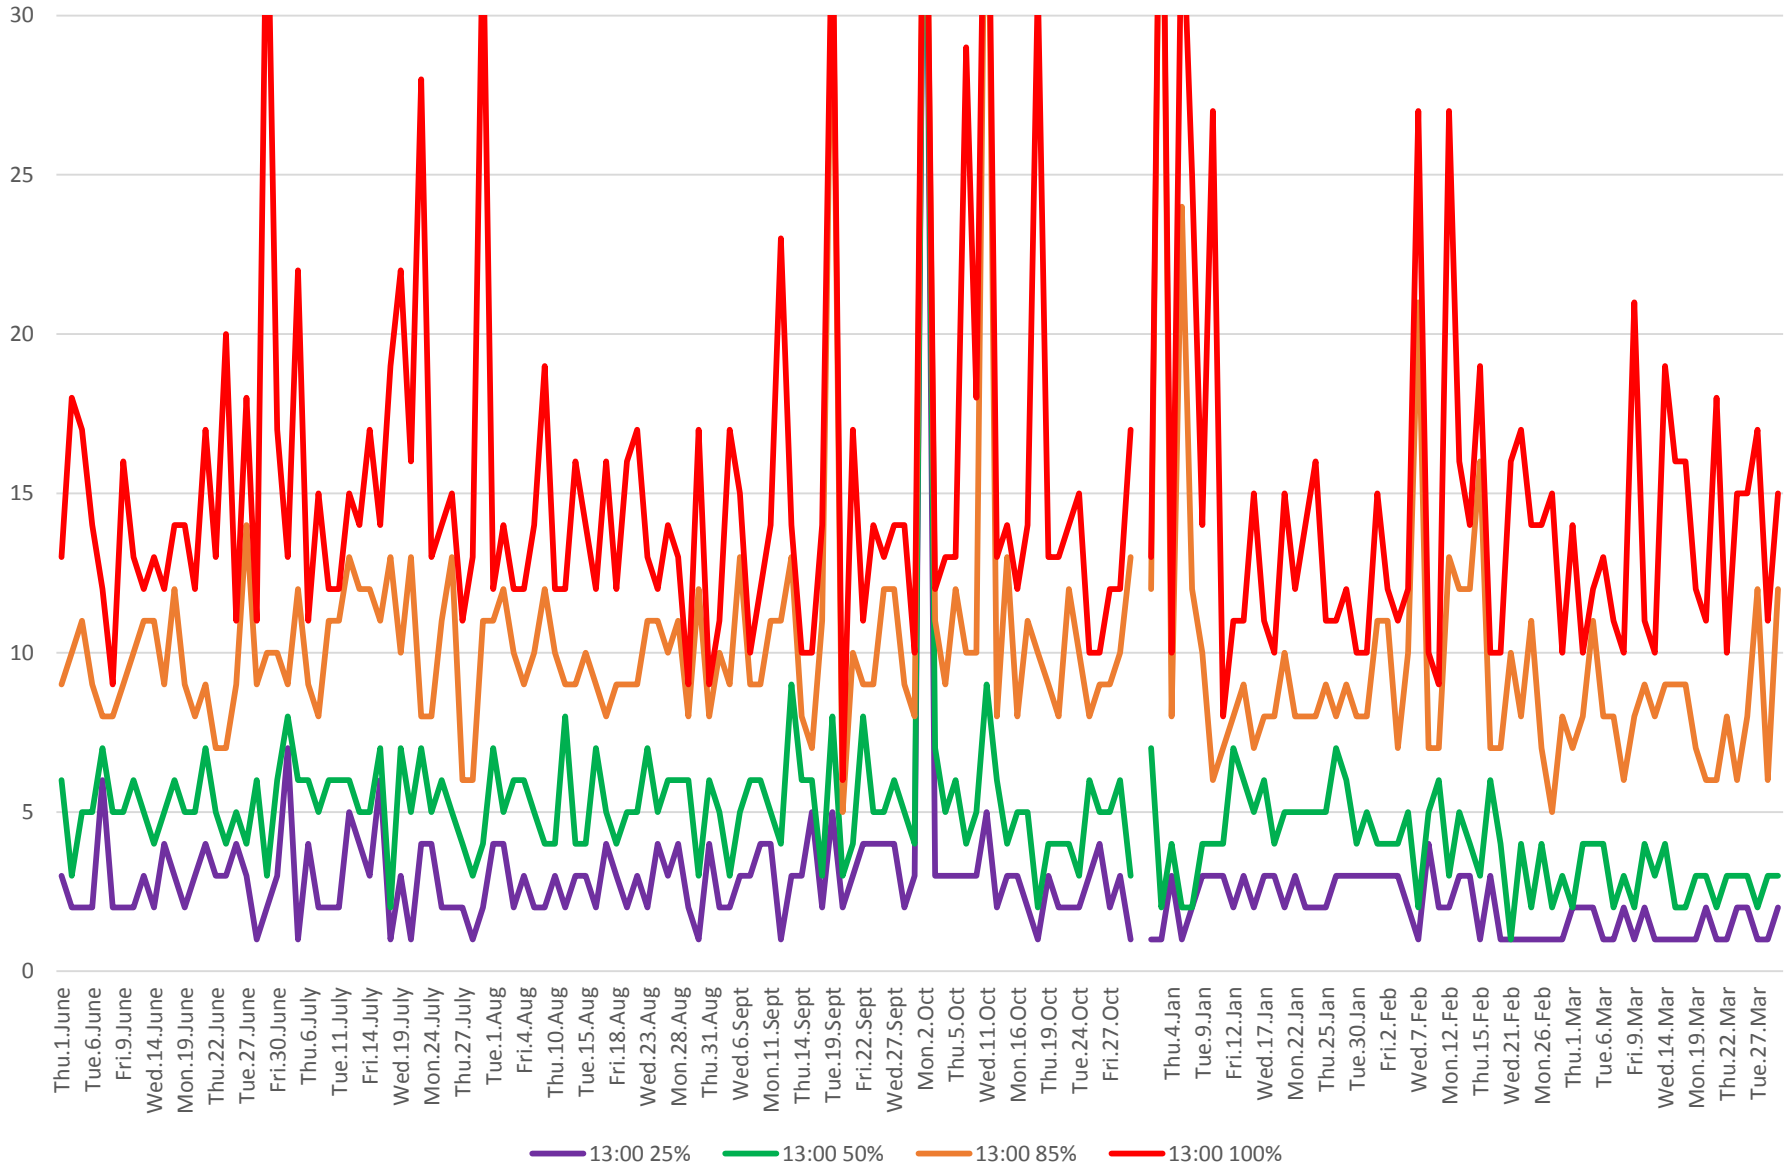

506 Carlton Headways at Broadview Eastbound From June 2017 To Mar 2018

8 am to 9 am

506 Carlton Headways at Broadview Eastbound From June 2017 To Mar 2018

1 pm to 2 pm

506 Carlton Headways at Broadview Eastbound From June 2017 To Mar 2018

5 pm to 6 pm

506 Carlton Headways at Broadview Eastbound From June 2017 To Mar 2018

8 pm to 9 pm

506 Carlton Headways at Broadview Eastbound From June 2017 To Mar 2018

10 pm to 11 pm

506 Carlton Headways at Broadview Eastbound From June 2017 To Mar 2018

85th Percentile AM Peak

506 Carlton Headways at Broadview Eastbound From June 2017 To Mar 2018

85th Percentile Middy

506 Carlton Headways at Broadview Eastbound From June 2017 To Mar 2018

85th Percentile PM Peak

506 Carlton Headways at Broadview Eastbound From June 2017 To Mar 2018

85th Percentile Early Evening

506 Carlton Headways at Broadview Eastbound From June 2017 To Mar 2018

85th Percentile Late Evening