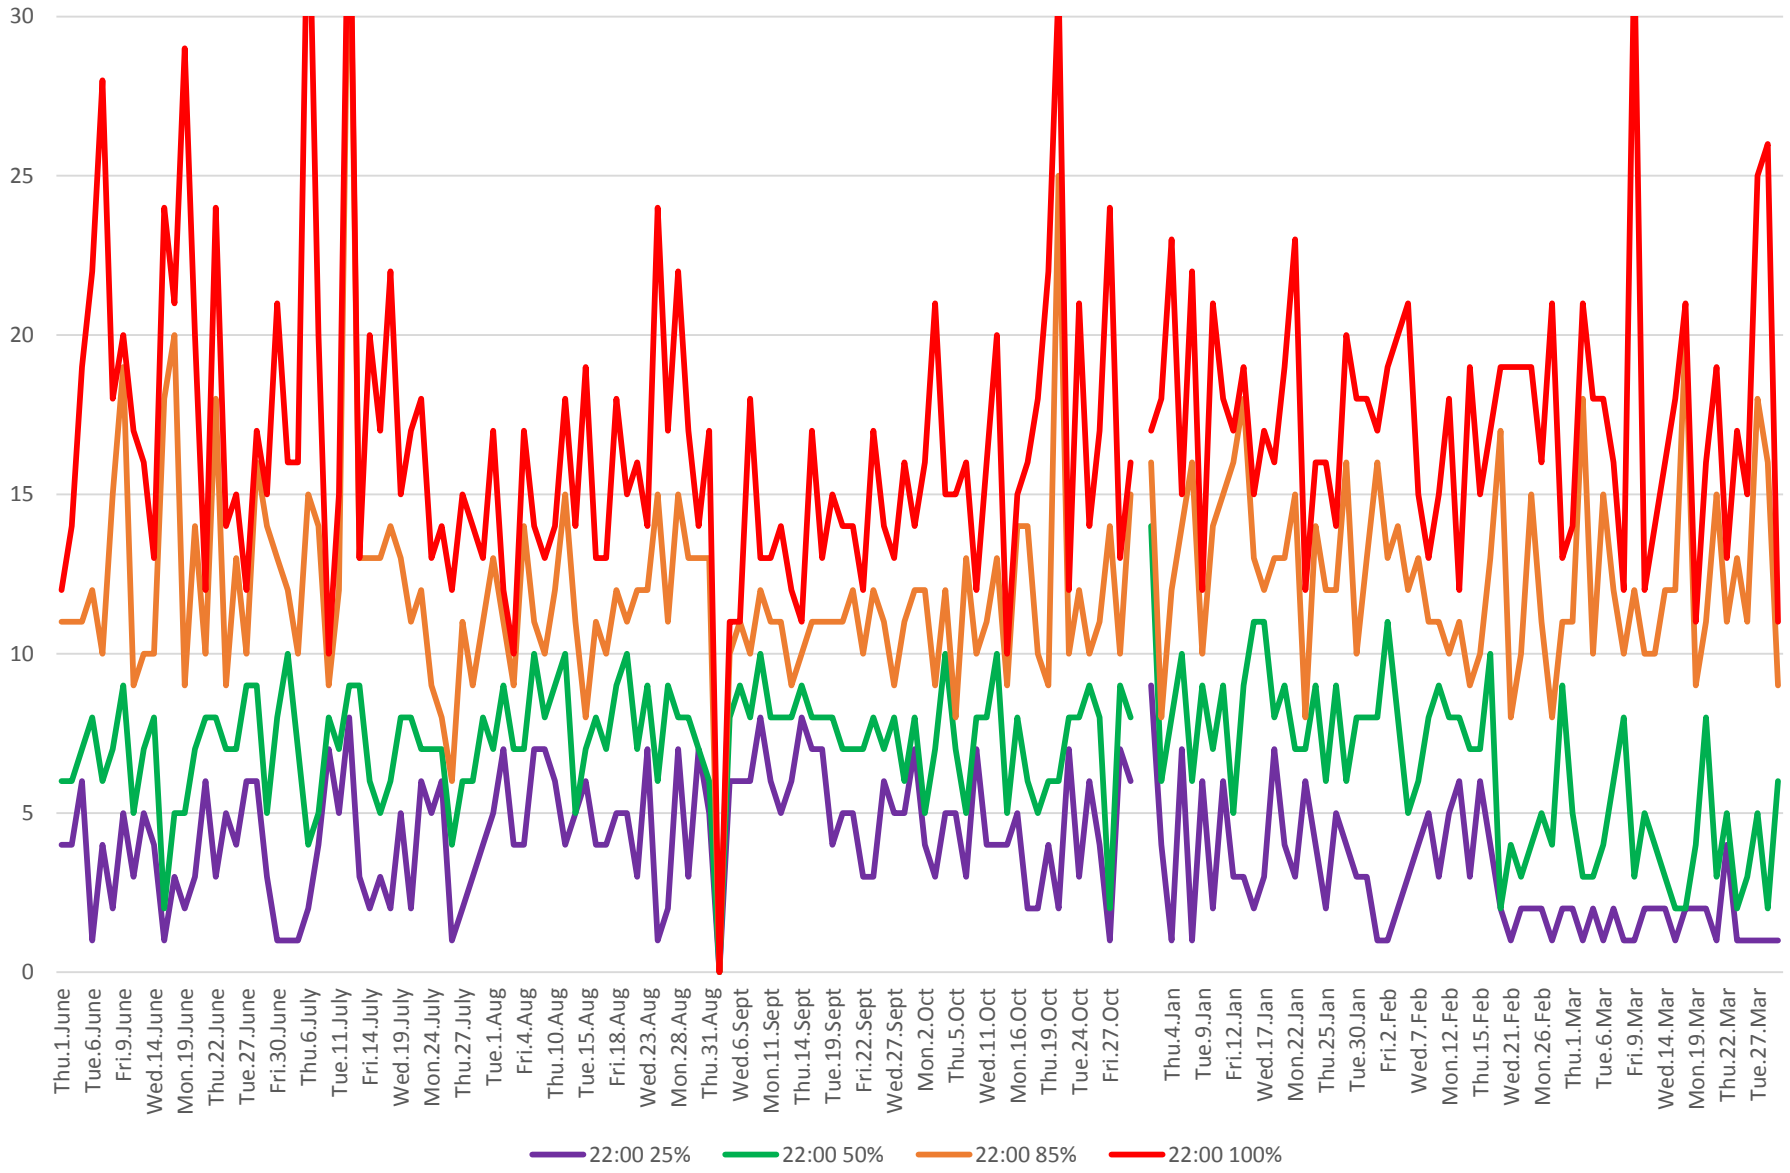

506 Carlton Headways at Broadview Eastbound From June 2017 To Mar 2018

8 am to 9 am

506 Carlton Headways at Broadview Eastbound From June 2017 To Mar 2018

1 pm to 2 pm

506 Carlton Headways at Broadview Eastbound From June 2017 To Mar 2018

5 pm to 6 pm

506 Carlton Headways at Broadview Eastbound From June 2017 To Mar 2018

8 pm to 9 pm

506 Carlton Headways at Broadview Eastbound From June 2017 To Mar 2018

10 pm to 11 pm

506 Carlton Headways at Broadview Eastbound From June 2017 To Mar 2018

85th Percentile AM Peak

506 Carlton Headways at Broadview Eastbound From June 2017 To Mar 2018

85th Percentile Middy

506 Carlton Headways at Broadview Eastbound From June 2017 To Mar 2018

85th Percentile PM Peak

506 Carlton Headways at Broadview Eastbound From June 2017 To Mar 2018

85th Percentile Early Evening

506 Carlton Headways at Broadview Eastbound From June 2017 To Mar 2018

85th Percentile Late Evening