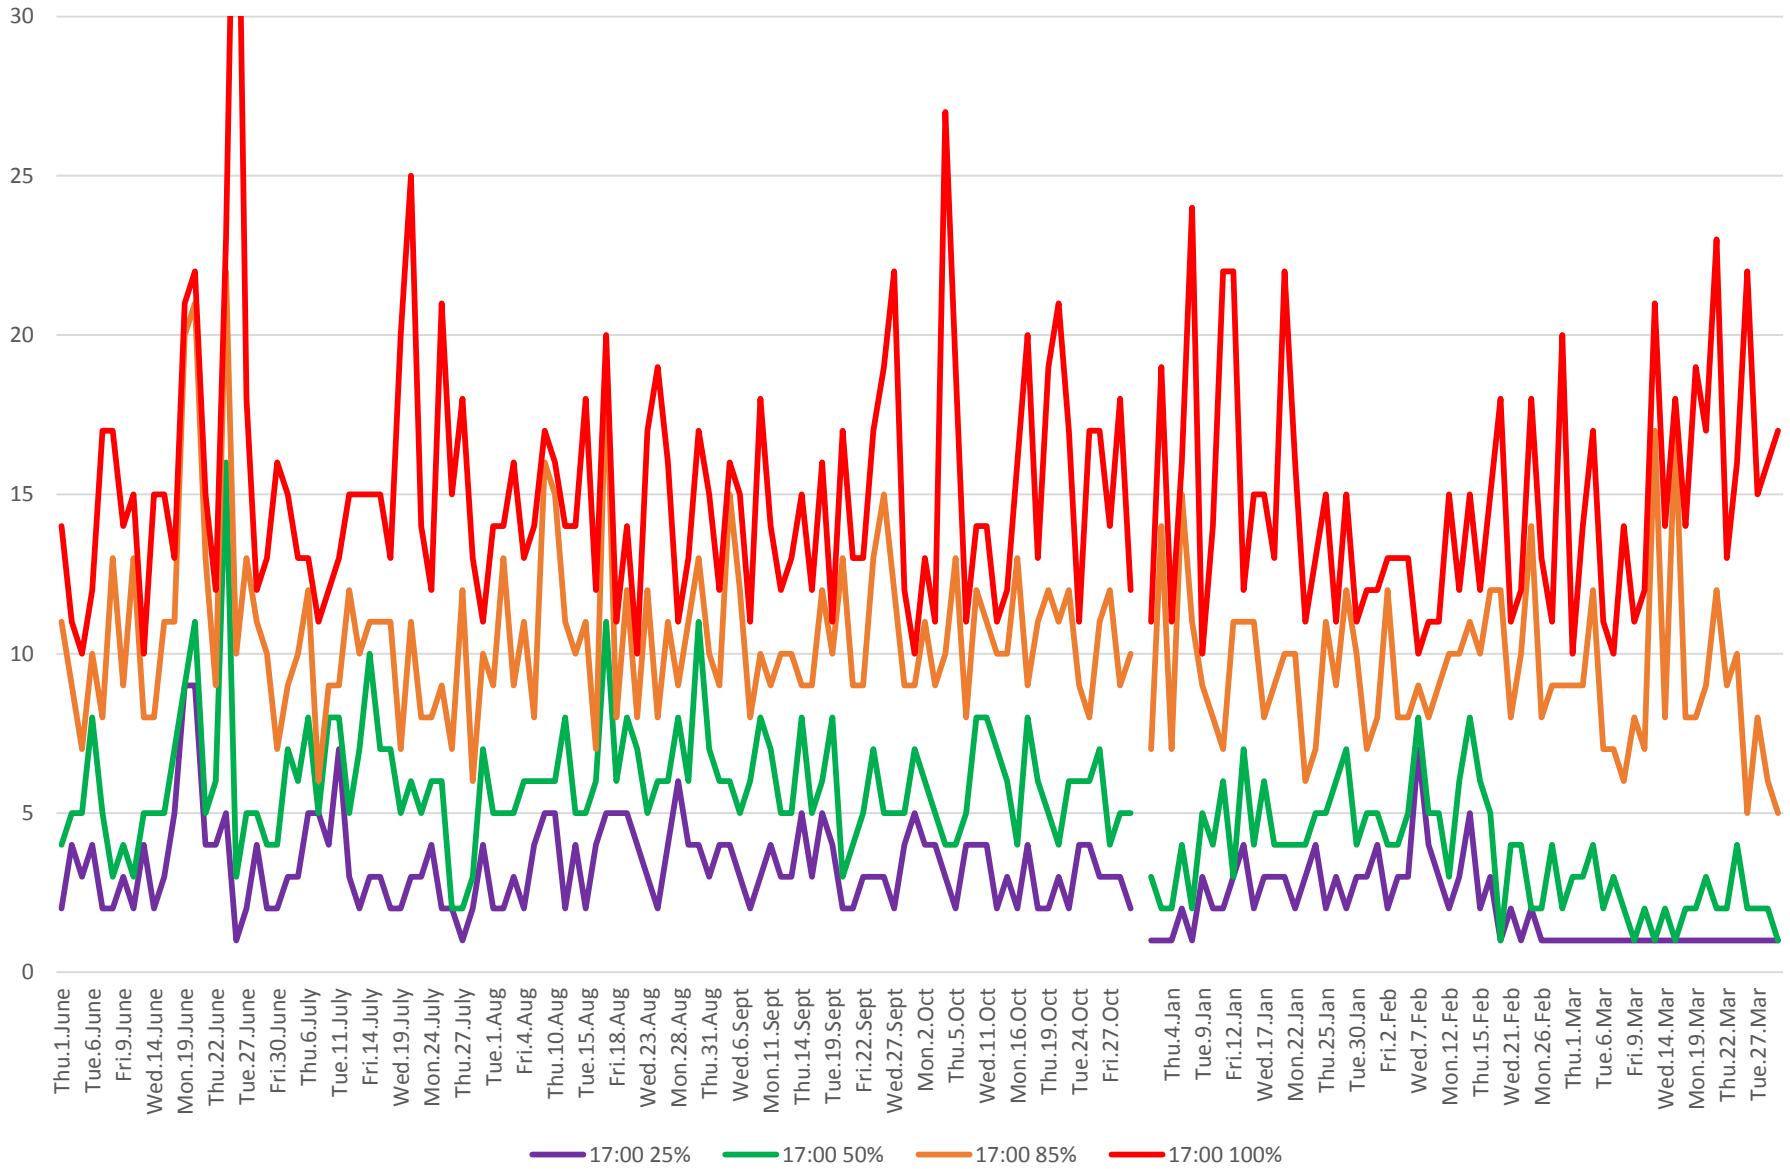

506 Carlton Headways at Broadview Eastbound From June 2017 To Mar 2018

8 am to 9 am

506 Carlton Headways at Broadview Eastbound From June 2017 To Mar 2018

1 pm to 2 pm

506 Carlton Headways at Broadview Eastbound From June 2017 To Mar 2018

5 pm to 6 pm

506 Carlton Headways at Broadview Eastbound From June 2017 To Mar 2018

8 pm to 9 pm

506 Carlton Headways at Broadview Eastbound From June 2017 To Mar 2018

10 pm to 11 pm

506 Carlton Headways at Broadview Eastbound From June 2017 To Mar 2018

85th Percentile AM Peak

506 Carlton Headways at Broadview Eastbound From June 2017 To Mar 2018

85th Percentile Middy

506 Carlton Headways at Broadview Eastbound From June 2017 To Mar 2018

85th Percentile PM Peak

506 Carlton Headways at Broadview Eastbound From June 2017 To Mar 2018

85th Percentile Early Evening

506 Carlton Headways at Broadview Eastbound From June 2017 To Mar 2018

85th Percentile Late Evening