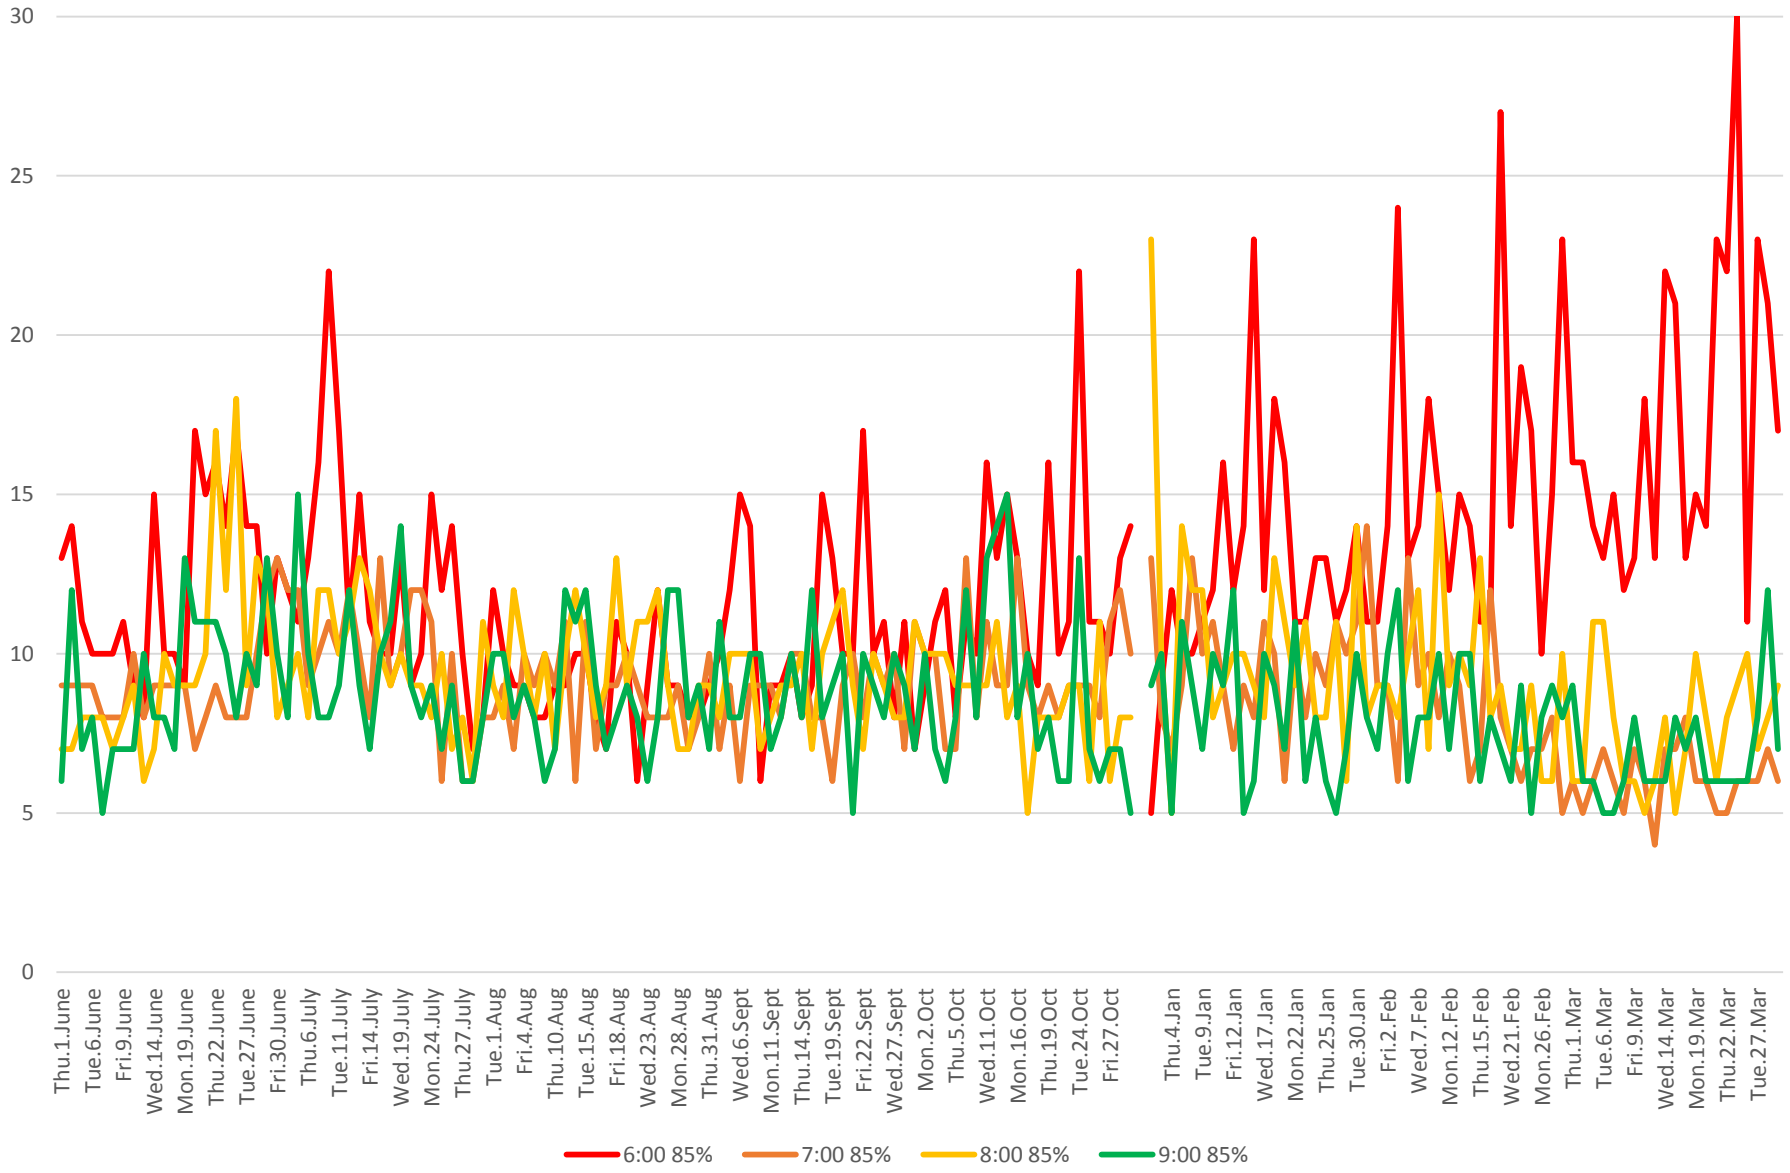

506 Carlton Headways at Broadview Eastbound From June 2017 To Mar 2018

8 am to 9 am

506 Carlton Headways at Broadview Eastbound From June 2017 To Mar 2018

1 pm to 2 pm

506 Carlton Headways at Broadview Eastbound From June 2017 To Mar 2018

5 pm to 6 pm

506 Carlton Headways at Broadview Eastbound From June 2017 To Mar 2018

8 pm to 9 pm

506 Carlton Headways at Broadview Eastbound From June 2017 To Mar 2018

10 pm to 11 pm

506 Carlton Headways at Broadview Eastbound From June 2017 To Mar 2018

85th Percentile AM Peak

506 Carlton Headways at Broadview Eastbound From June 2017 To Mar 2018

85th Percentile Middy

506 Carlton Headways at Broadview Eastbound From June 2017 To Mar 2018

85th Percentile PM Peak

506 Carlton Headways at Broadview Eastbound From June 2017 To Mar 2018

85th Percentile Early Evening

506 Carlton Headways at Broadview Eastbound From June 2017 To Mar 2018

85th Percentile Late Evening