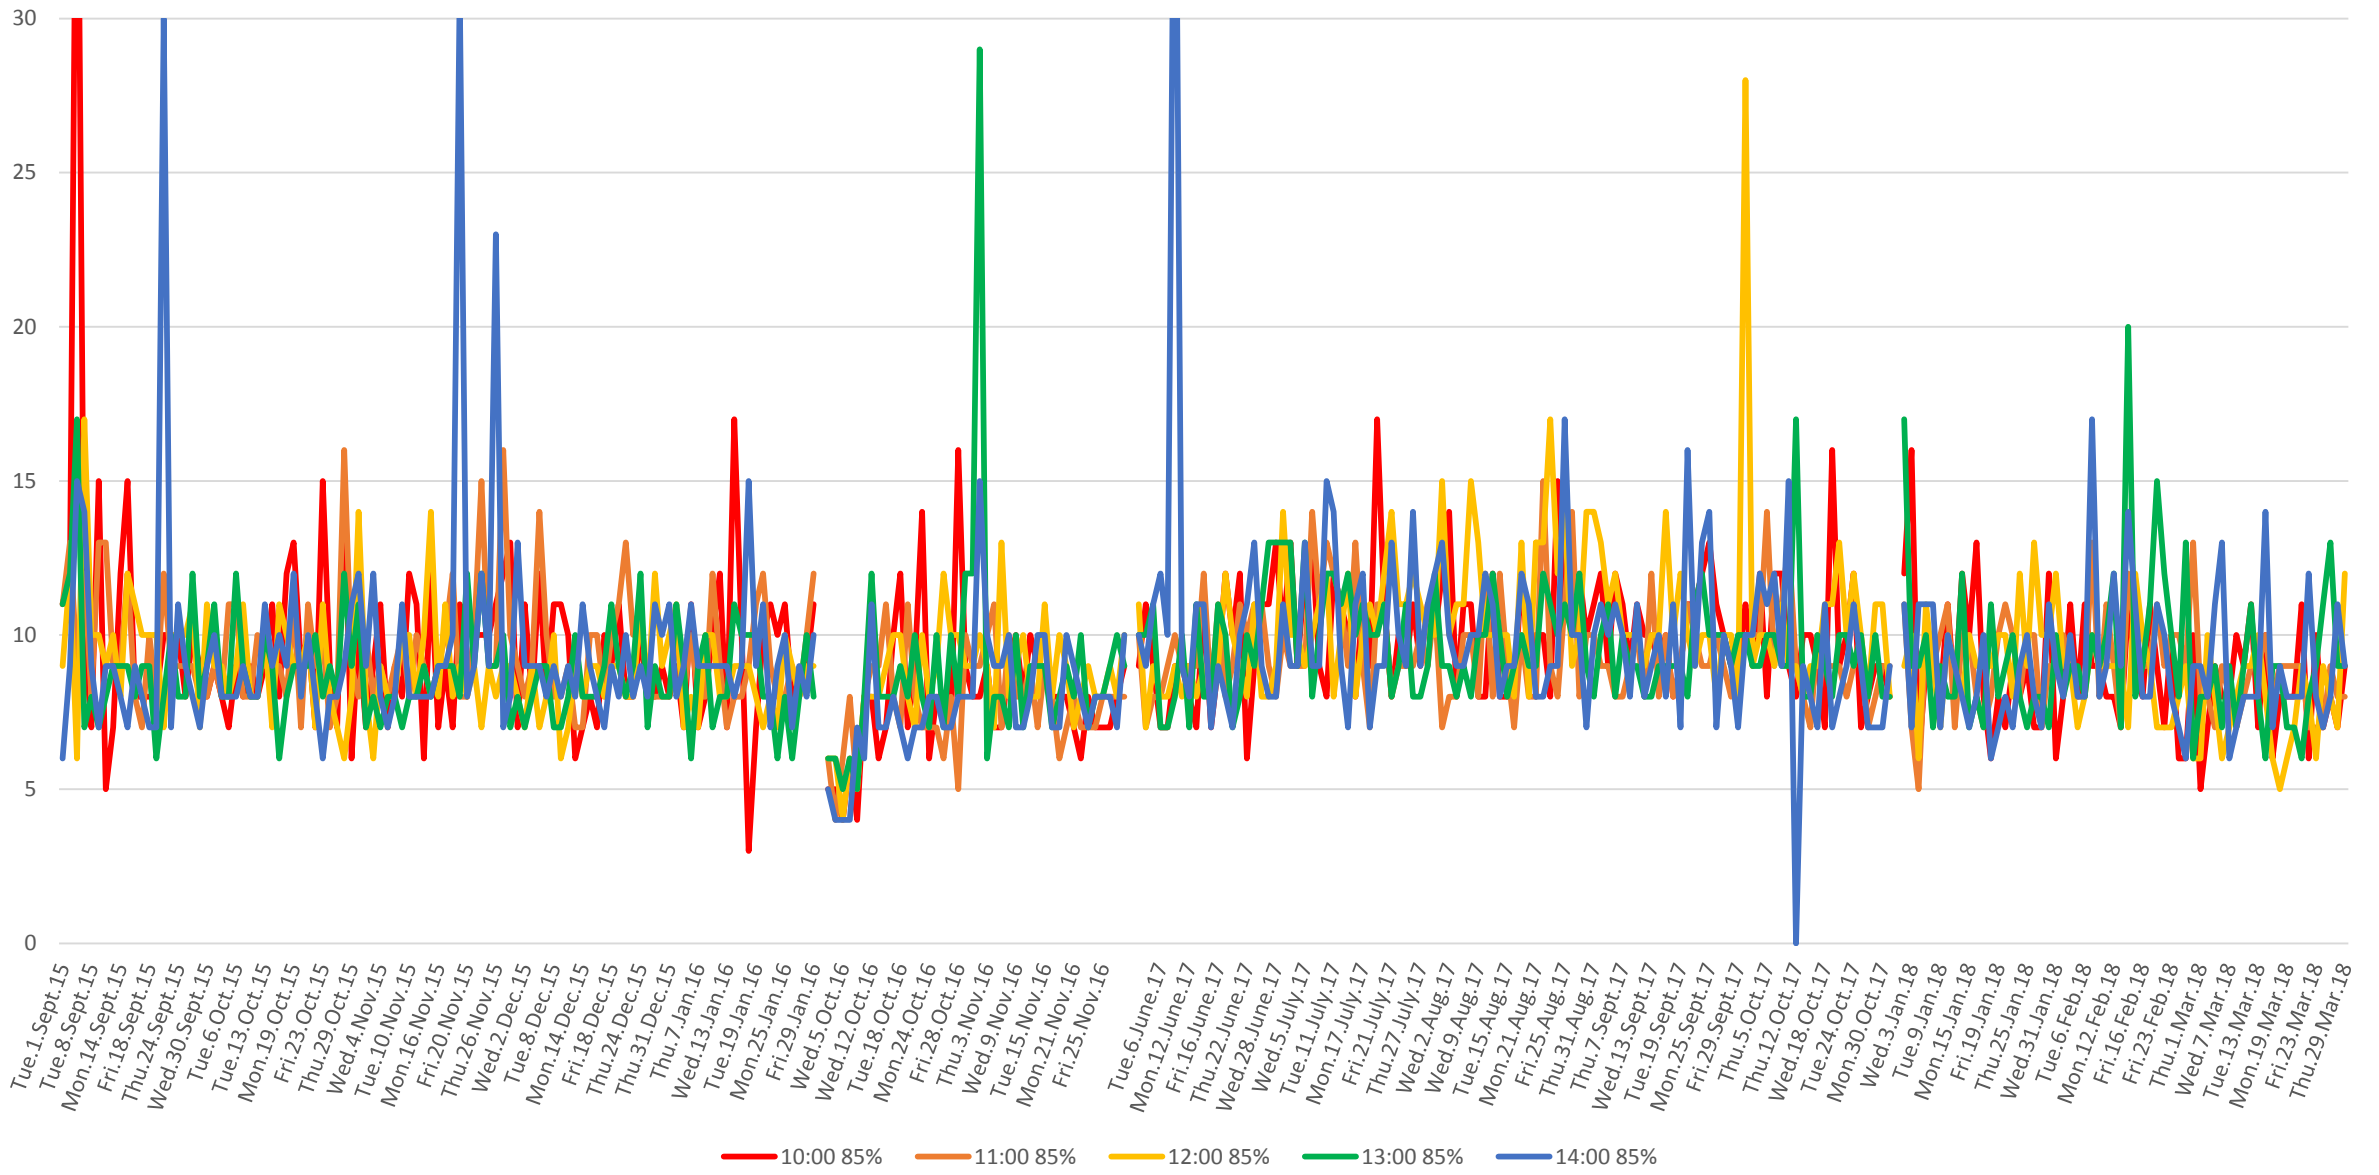

506 Carlton Headways at Yonge Westbound From Sept 2015 To Mar 2018
8 am to 9 am

506 Carlton Headways at Yonge Westbound From Sept 2015 To Mar 2018
1 pm to 2 pm

506 Carlton Headways at Yonge Westbound From Sept 2015 To Mar 2018
5 pm to 6 pm

506 Carlton Headways at Yonge Westbound From Sept 2015 To Mar 2018
8 pm to 9 pm

506 Carlton Headways at Yonge Westbound From Sept 2015 To Mar 2018
10 pm to 11 pm

506 Carlton Headways at Yonge Westbound From Sept 2015 To Mar 2018
85th Percentile AM Peak

506 Carlton Headways at Yonge Westbound From Sept 2015 To Mar 2018
85th Percentile Midday

506 Carlton Headways at Yonge Westbound From Sept 2015 To Mar 2018

85th Percentile PM Peak

506 Carlton Headways at Yonge Westbound From Sept 2015 To Mar 2018

85th Percentile Early Evening

506 Carlton Headways at Yonge Westbound From Sept 2015 To Mar 2018
85th Percentile Late Evening