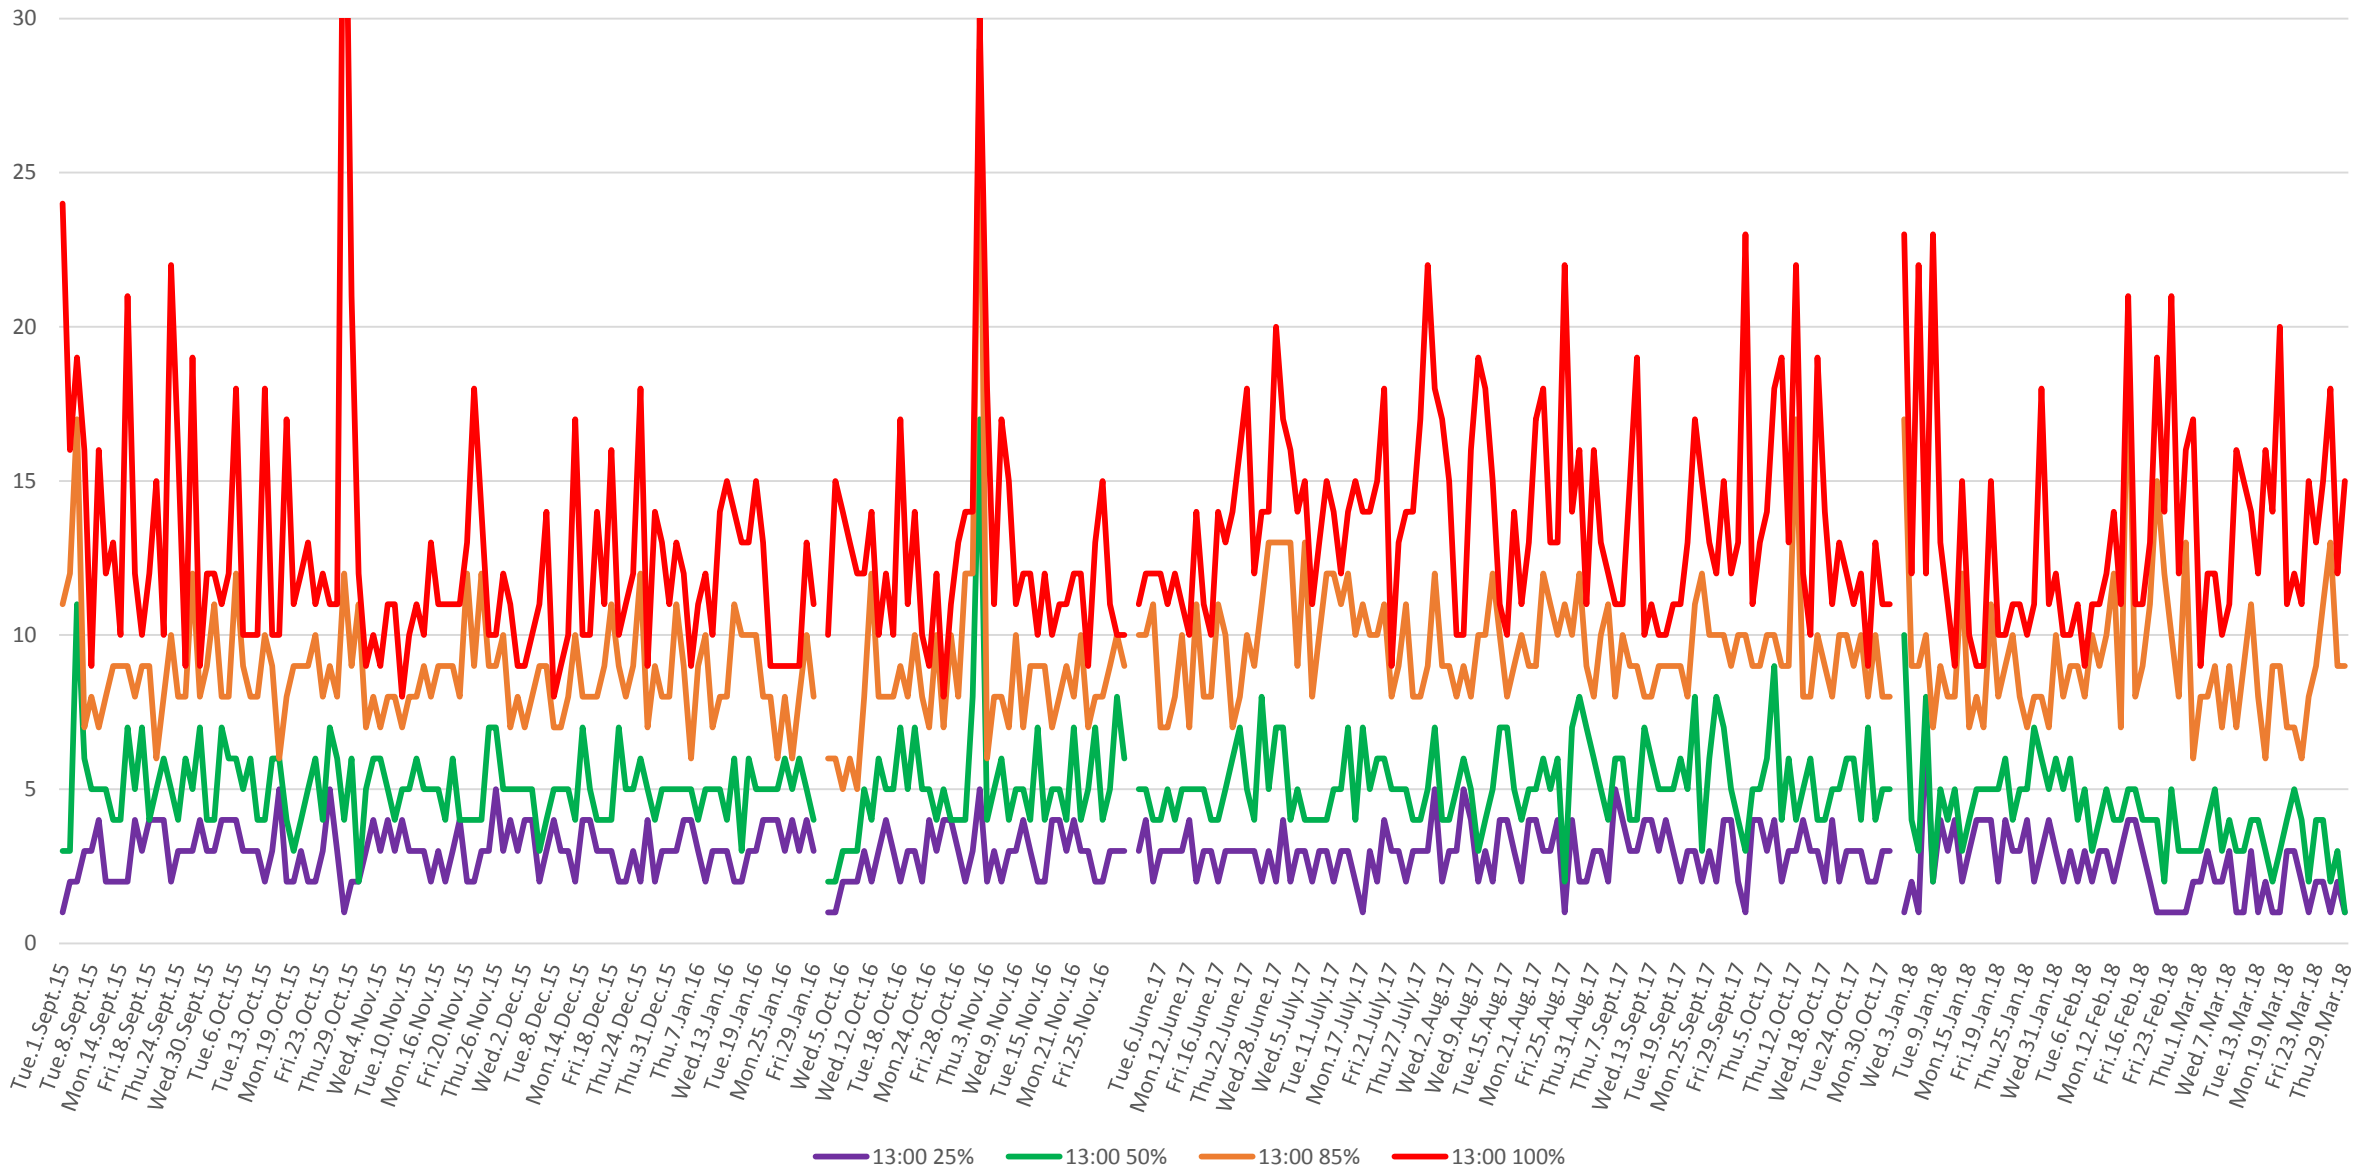

506 Carlton Headways at Yonge Westbound From Sept 2015 To Mar 2018
8 am to 9 am

506 Carlton Headways at Yonge Westbound From Sept 2015 To Mar 2018
1 pm to 2 pm

506 Carlton Headways at Yonge Westbound From Sept 2015 To Mar 2018
5 pm to 6 pm

506 Carlton Headways at Yonge Westbound From Sept 2015 To Mar 2018
8 pm to 9 pm

506 Carlton Headways at Yonge Westbound From Sept 2015 To Mar 2018
10 pm to 11 pm

506 Carlton Headways at Yonge Westbound From Sept 2015 To Mar 2018
85th Percentile AM Peak

506 Carlton Headways at Yonge Westbound From Sept 2015 To Mar 2018
85th Percentile Midday

506 Carlton Headways at Yonge Westbound From Sept 2015 To Mar 2018

85th Percentile PM Peak

506 Carlton Headways at Yonge Westbound From Sept 2015 To Mar 2018

85th Percentile Early Evening

506 Carlton Headways at Yonge Westbound From Sept 2015 To Mar 2018
85th Percentile Late Evening