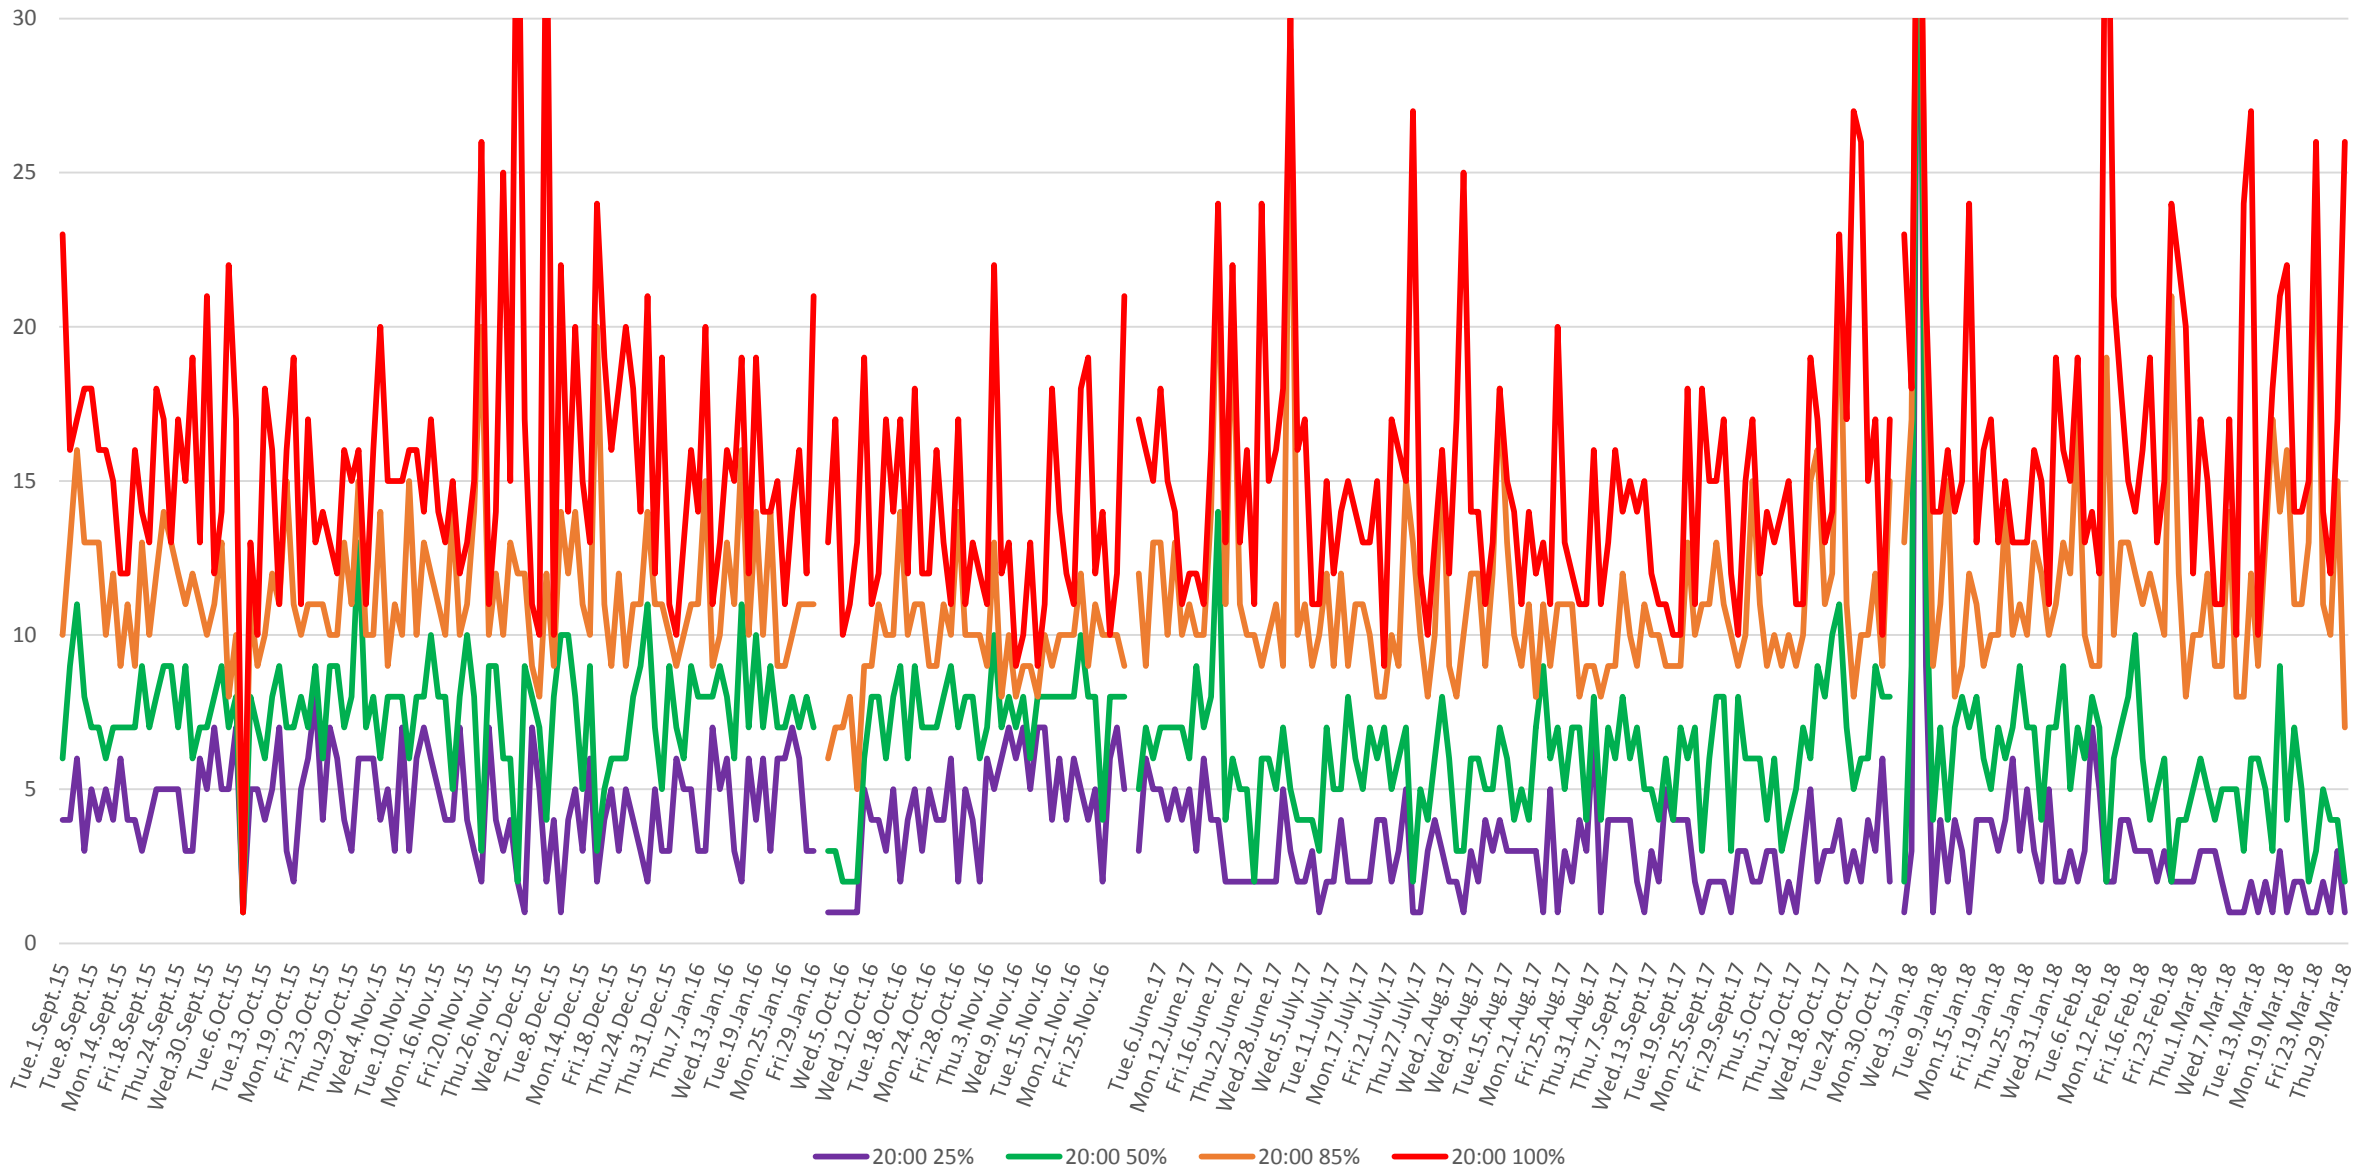

506 Carlton Headways at Yonge Westbound From Sept 2015 To Mar 2018
8 am to 9 am

506 Carlton Headways at Yonge Westbound From Sept 2015 To Mar 2018
1 pm to 2 pm

506 Carlton Headways at Yonge Westbound From Sept 2015 To Mar 2018
5 pm to 6 pm

506 Carlton Headways at Yonge Westbound From Sept 2015 To Mar 2018
8 pm to 9 pm

506 Carlton Headways at Yonge Westbound From Sept 2015 To Mar 2018
10 pm to 11 pm

506 Carlton Headways at Yonge Westbound From Sept 2015 To Mar 2018
85th Percentile AM Peak

506 Carlton Headways at Yonge Westbound From Sept 2015 To Mar 2018
85th Percentile Midday

506 Carlton Headways at Yonge Westbound From Sept 2015 To Mar 2018

85th Percentile PM Peak

506 Carlton Headways at Yonge Westbound From Sept 2015 To Mar 2018

85th Percentile Early Evening

506 Carlton Headways at Yonge Westbound From Sept 2015 To Mar 2018
85th Percentile Late Evening