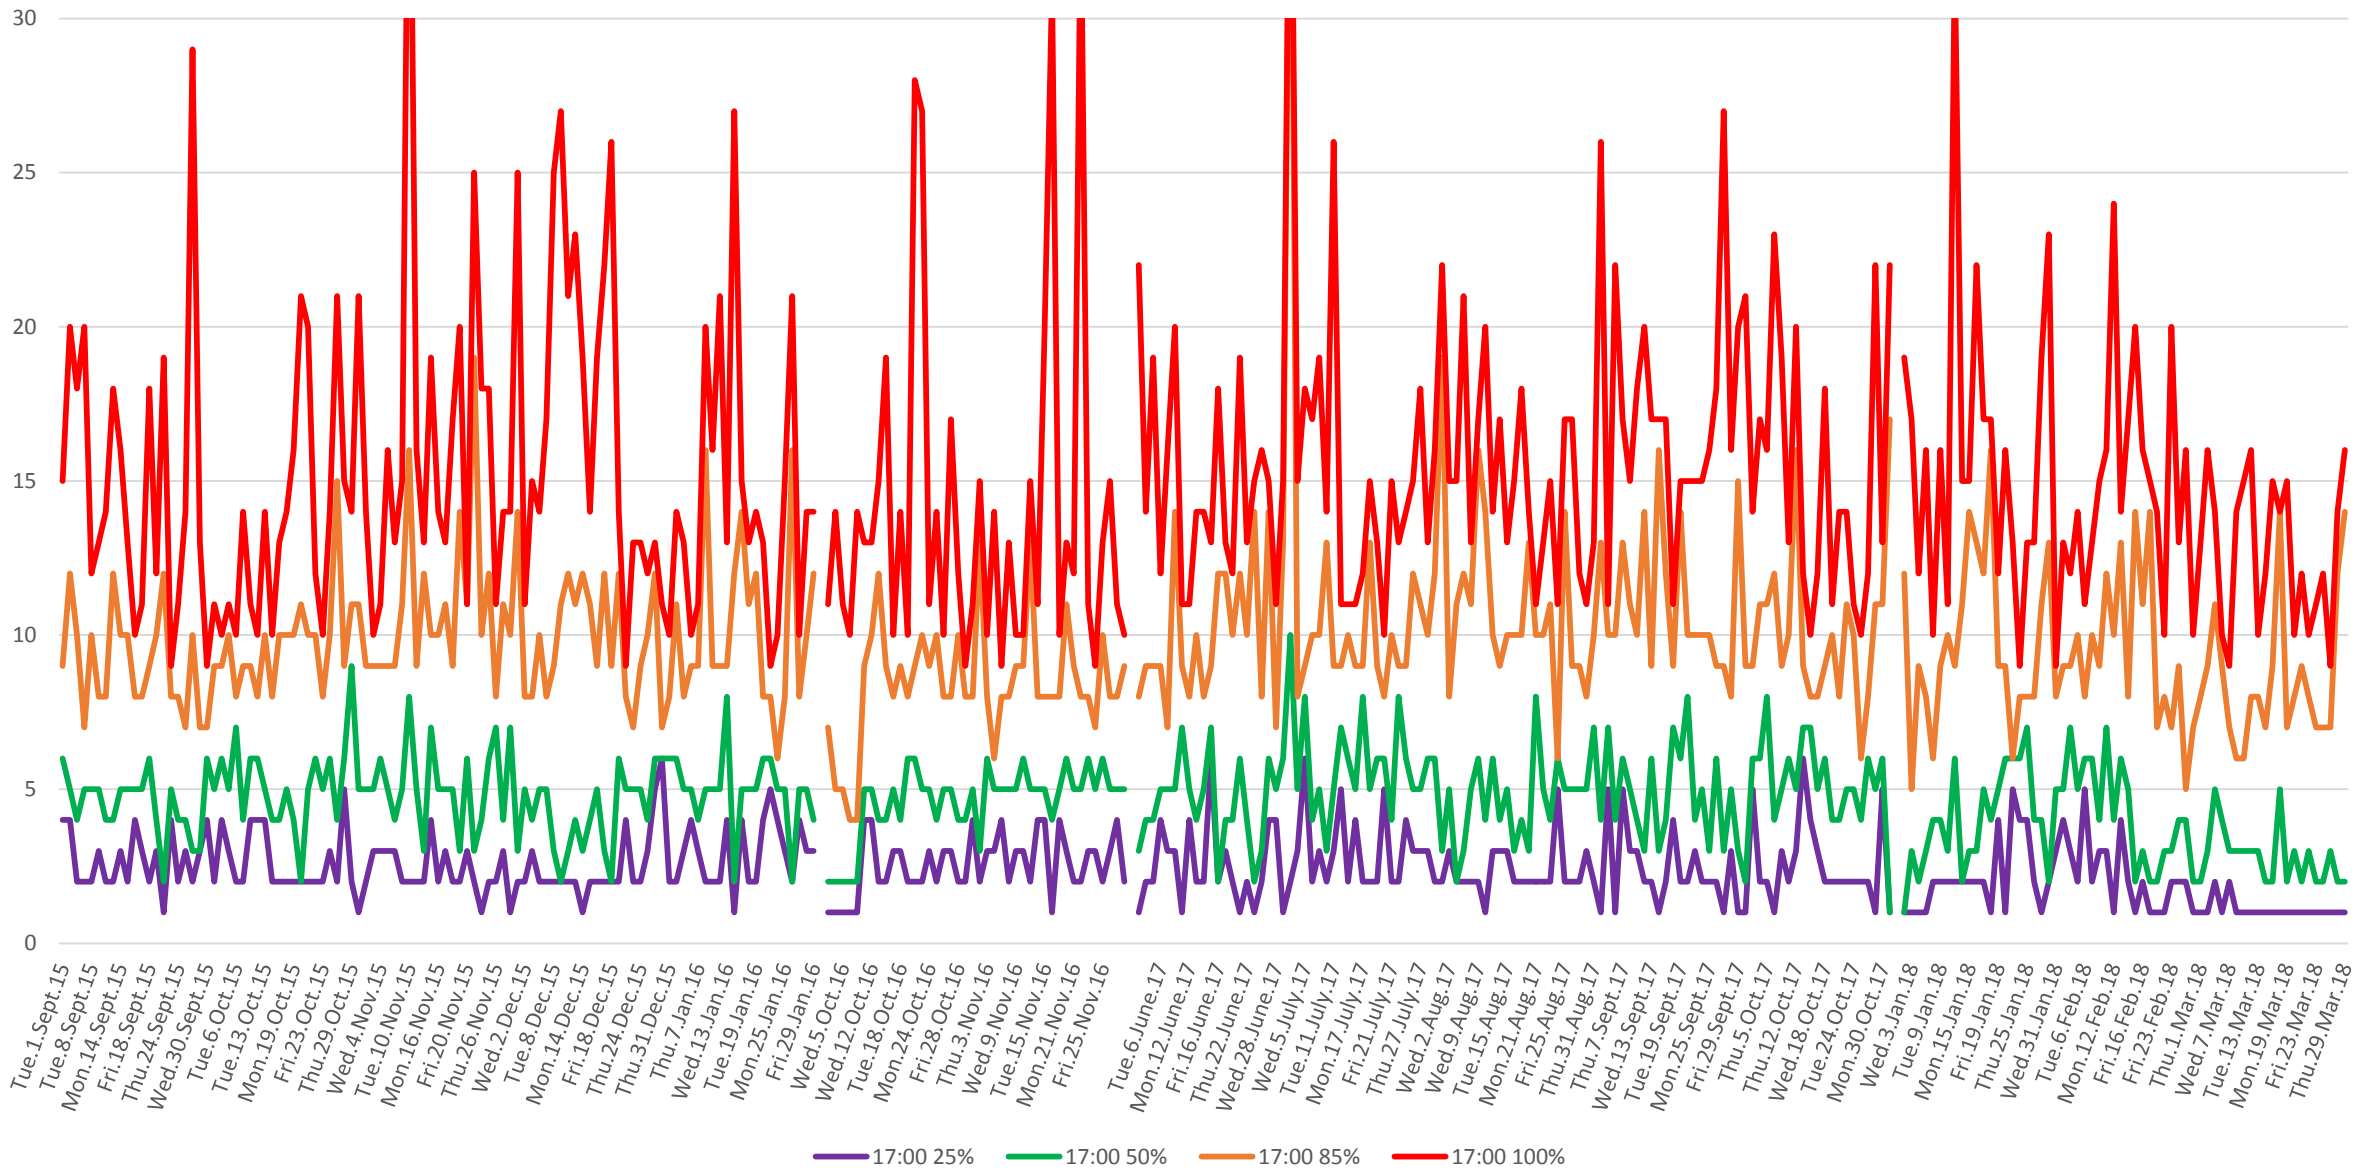

506 Carlton Headways at Yonge Westbound From Sept 2015 To Mar 2018
8 am to 9 am

506 Carlton Headways at Yonge Westbound From Sept 2015 To Mar 2018
1 pm to 2 pm

506 Carlton Headways at Yonge Westbound From Sept 2015 To Mar 2018
5 pm to 6 pm

506 Carlton Headways at Yonge Westbound From Sept 2015 To Mar 2018
8 pm to 9 pm

506 Carlton Headways at Yonge Westbound From Sept 2015 To Mar 2018
10 pm to 11 pm

506 Carlton Headways at Yonge Westbound From Sept 2015 To Mar 2018
85th Percentile AM Peak

506 Carlton Headways at Yonge Westbound From Sept 2015 To Mar 2018
85th Percentile Midday

506 Carlton Headways at Yonge Westbound From Sept 2015 To Mar 2018

85th Percentile PM Peak

506 Carlton Headways at Yonge Westbound From Sept 2015 To Mar 2018

85th Percentile Early Evening

506 Carlton Headways at Yonge Westbound From Sept 2015 To Mar 2018
85th Percentile Late Evening