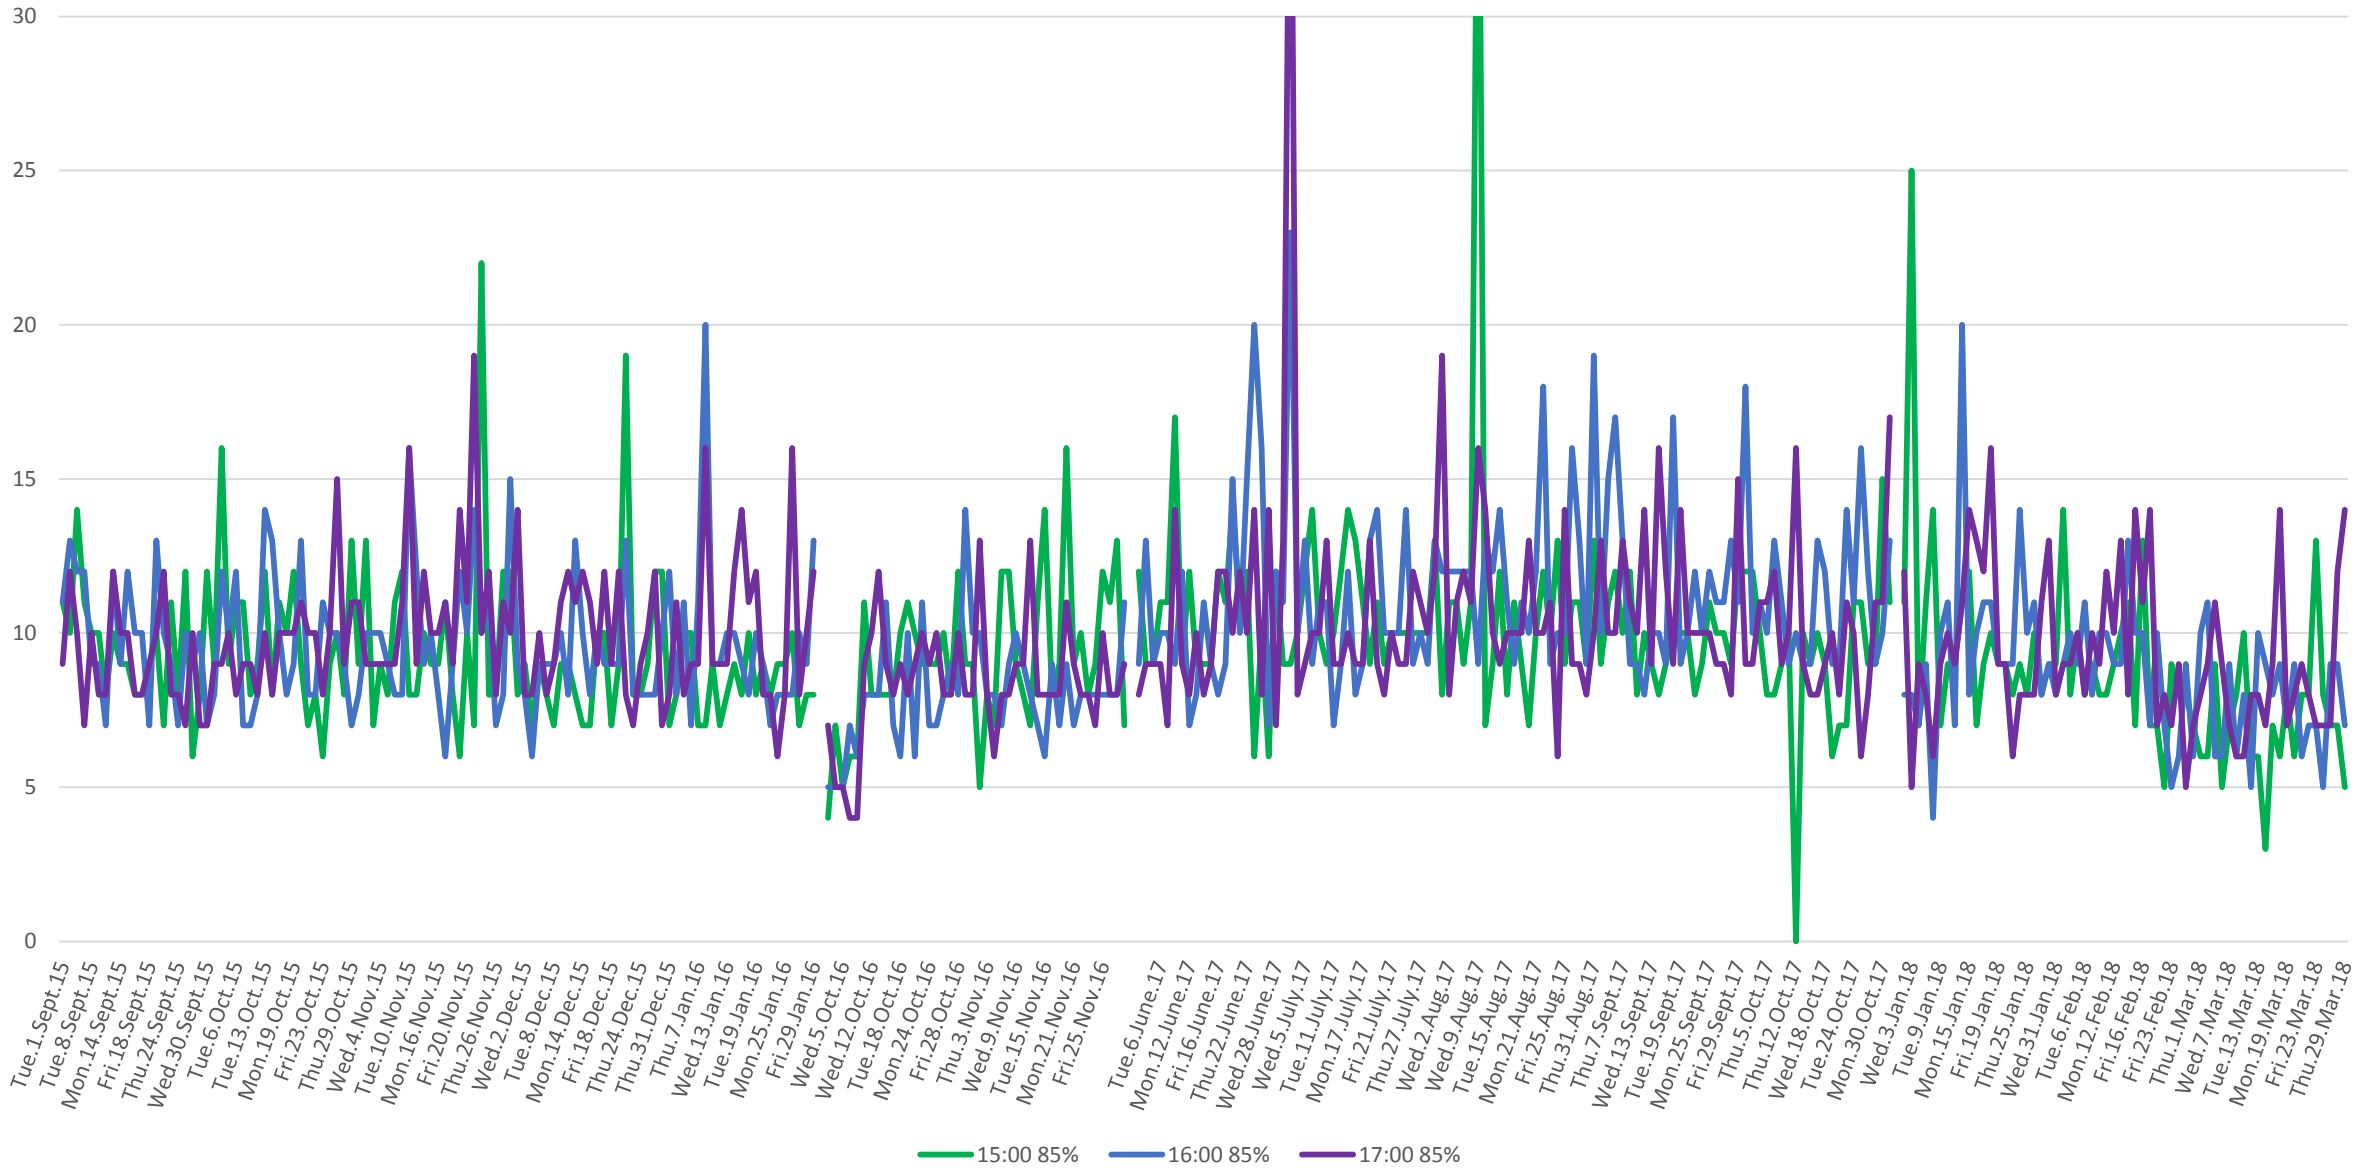

506 Carlton Headways at Yonge Westbound From Sept 2015 To Mar 2018
8 pm to 9 pm

506 Carlton Headways at Yonge Westbound From Sept 2015 To Mar 2018
10 pm to 11 pm

506 Carlton Headways at Yonge Westbound From Sept 2015 To Mar 2018
85th Percentile AM Peak

506 Carlton Headways at Yonge Westbound From Sept 2015 To Mar 2018
85th Percentile Midday

506 Carlton Headways at Yonge Westbound From Sept 2015 To Mar 2018

85th Percentile PM Peak

506 Carlton Headways at Yonge Westbound From Sept 2015 To Mar 2018

85th Percentile Early Evening

506 Carlton Headways at Yonge Westbound From Sept 2015 To Mar 2018
85th Percentile Late Evening