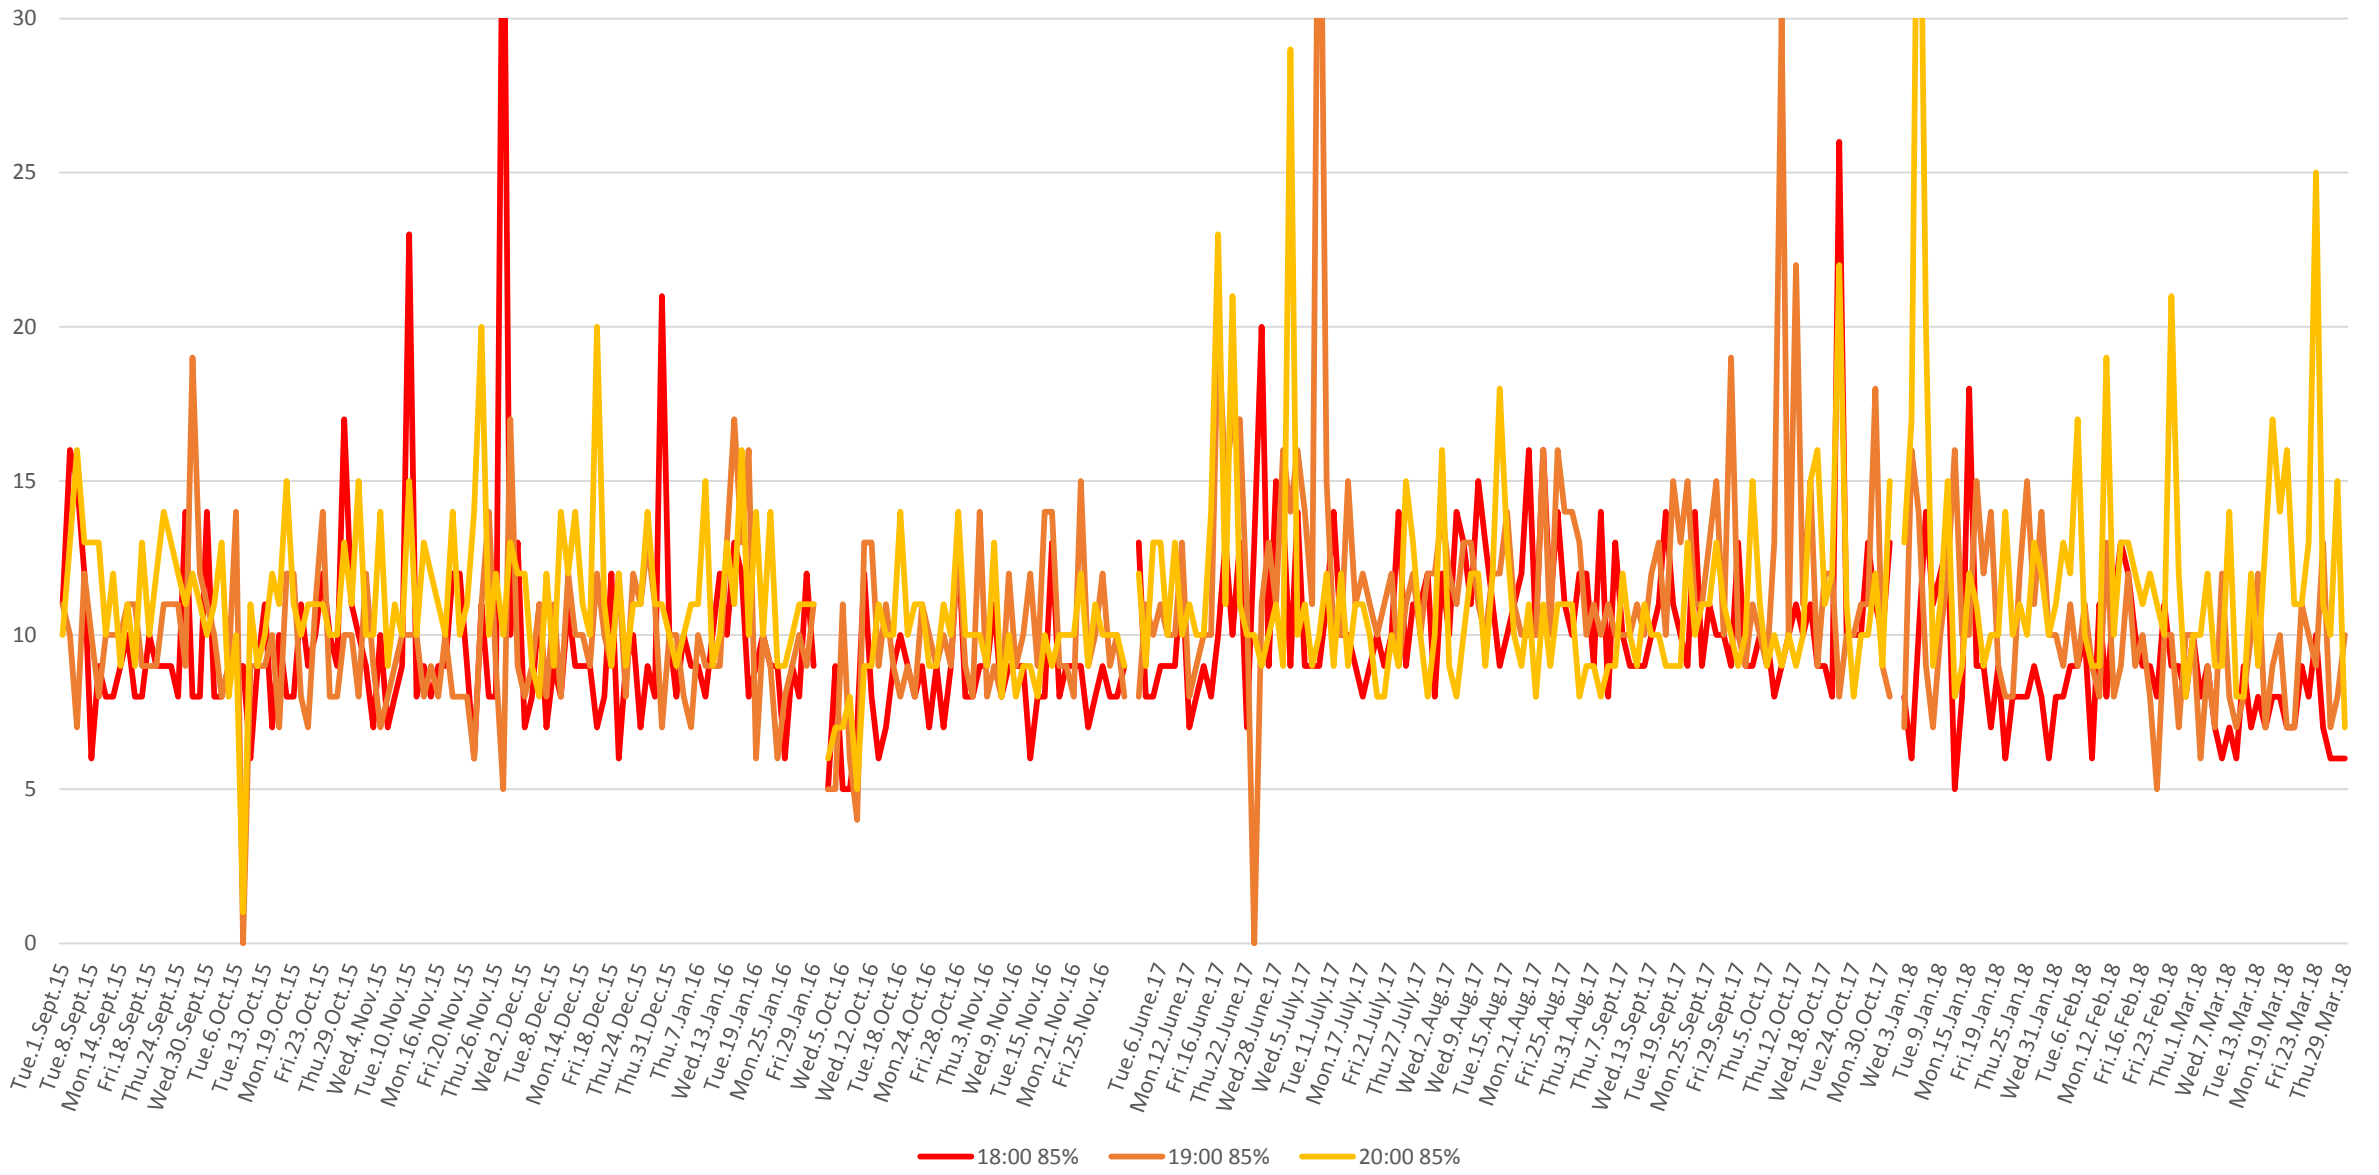

506 Carlton Headways at Yonge Westbound From Sept 2015 To Mar 2018
8 pm to 9 pm

506 Carlton Headways at Yonge Westbound From Sept 2015 To Mar 2018
10 pm to 11 pm

506 Carlton Headways at Yonge Westbound From Sept 2015 To Mar 2018
85th Percentile AM Peak

506 Carlton Headways at Yonge Westbound From Sept 2015 To Mar 2018
85th Percentile Midday

506 Carlton Headways at Yonge Westbound From Sept 2015 To Mar 2018

85th Percentile PM Peak

506 Carlton Headways at Yonge Westbound From Sept 2015 To Mar 2018

85th Percentile Early Evening

506 Carlton Headways at Yonge Westbound From Sept 2015 To Mar 2018
85th Percentile Late Evening