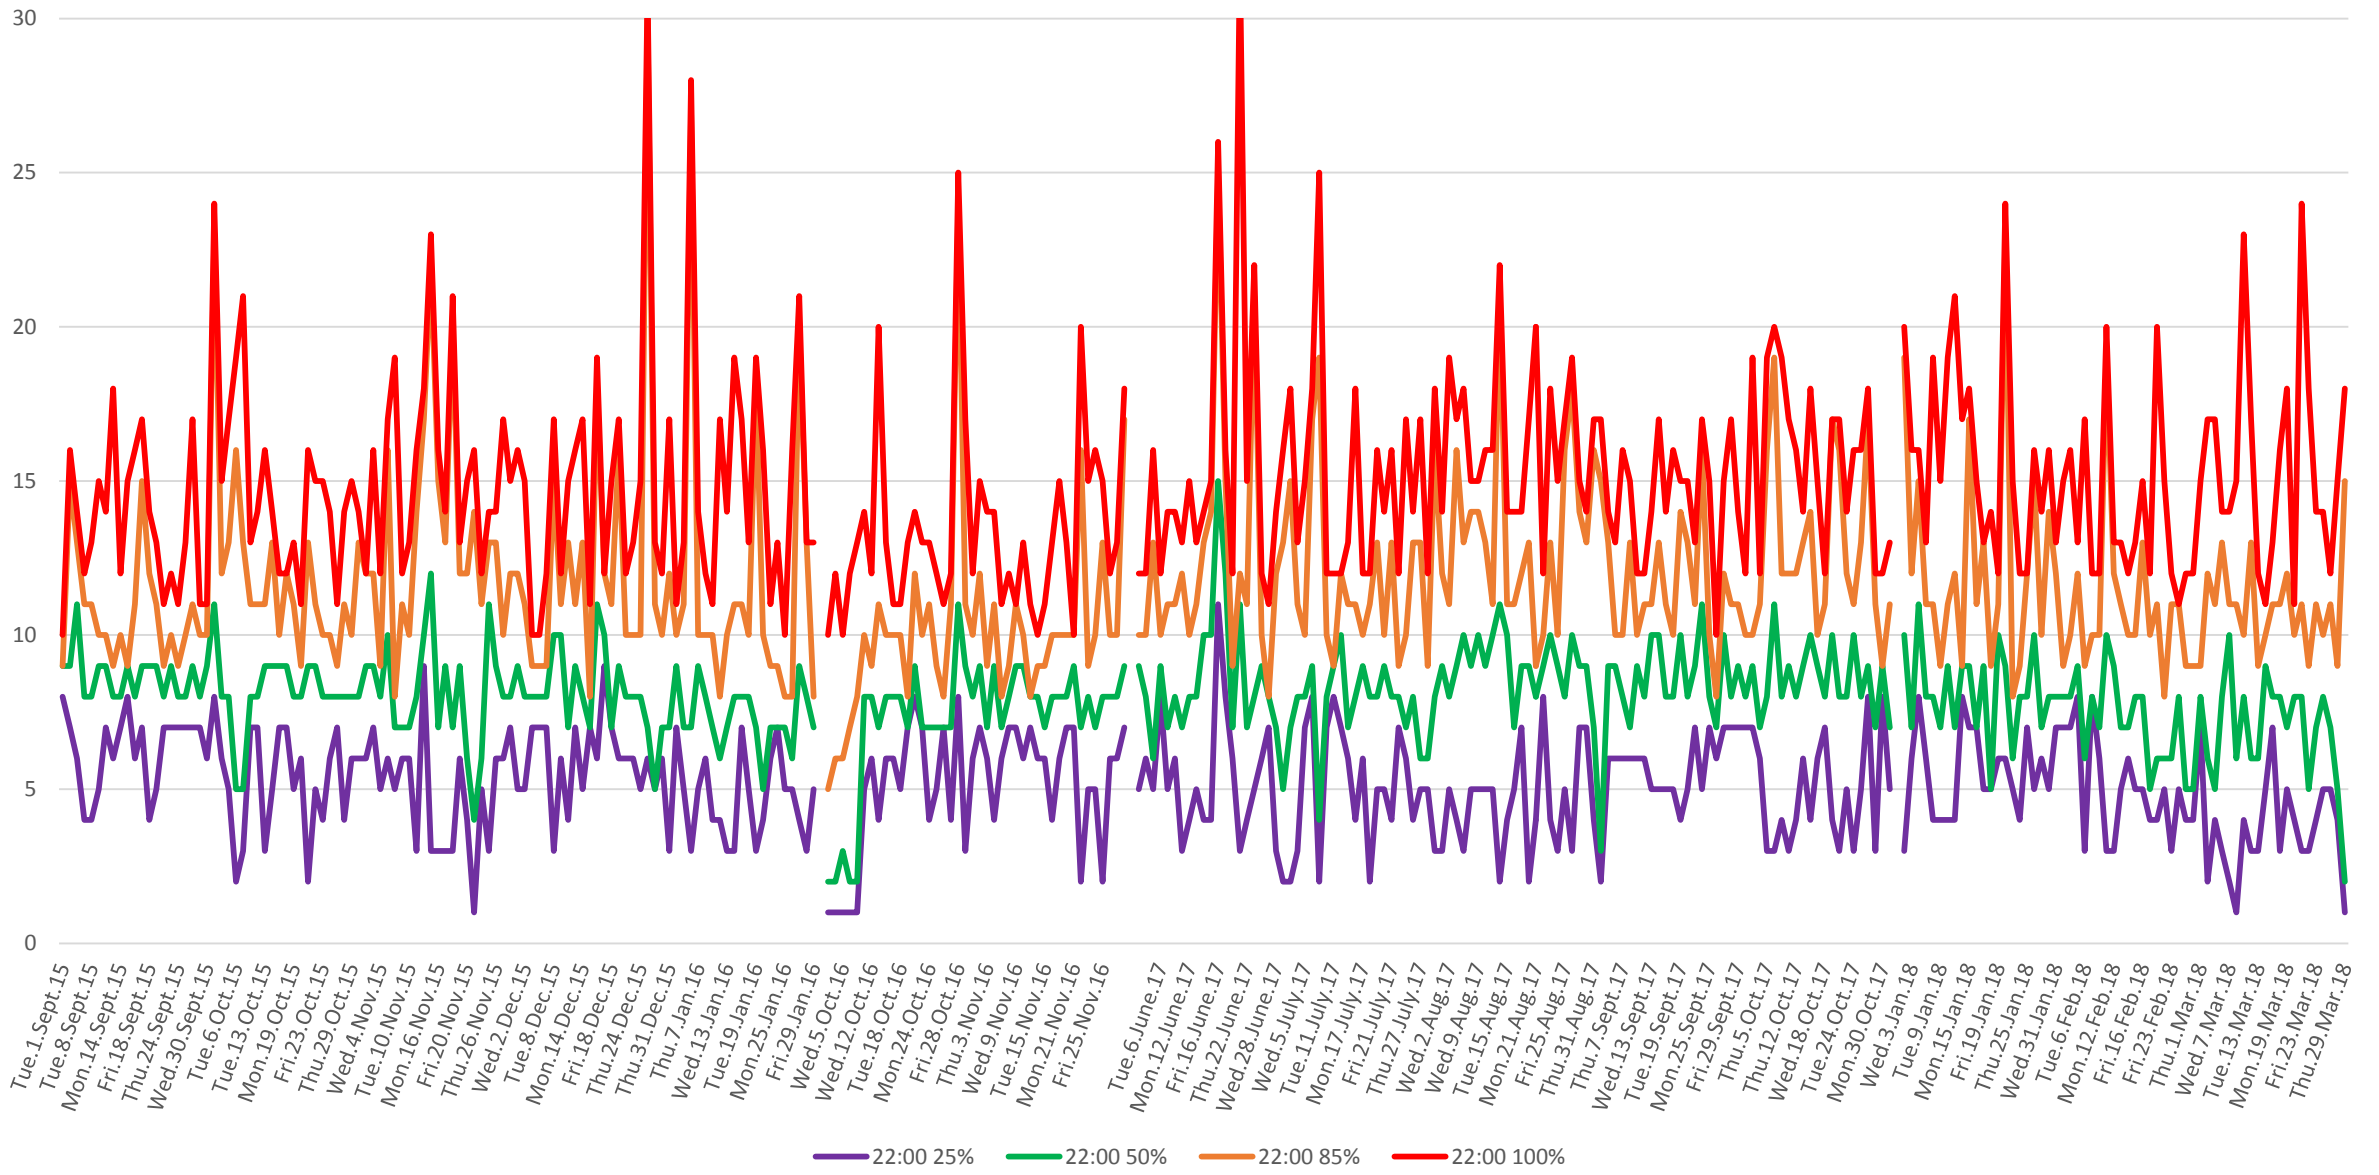

506 Carlton Headways at Yonge Westbound From Sept 2015 To Mar 2018
8 am to 9 am

506 Carlton Headways at Yonge Westbound From Sept 2015 To Mar 2018
1 pm to 2 pm

506 Carlton Headways at Yonge Westbound From Sept 2015 To Mar 2018
5 pm to 6 pm

506 Carlton Headways at Yonge Westbound From Sept 2015 To Mar 2018
8 pm to 9 pm

506 Carlton Headways at Yonge Westbound From Sept 2015 To Mar 2018
10 pm to 11 pm

506 Carlton Headways at Yonge Westbound From Sept 2015 To Mar 2018
85th Percentile AM Peak

506 Carlton Headways at Yonge Westbound From Sept 2015 To Mar 2018
85th Percentile Midday

506 Carlton Headways at Yonge Westbound From Sept 2015 To Mar 2018

85th Percentile PM Peak

506 Carlton Headways at Yonge Westbound From Sept 2015 To Mar 2018

85th Percentile Early Evening

506 Carlton Headways at Yonge Westbound From Sept 2015 To Mar 2018
85th Percentile Late Evening