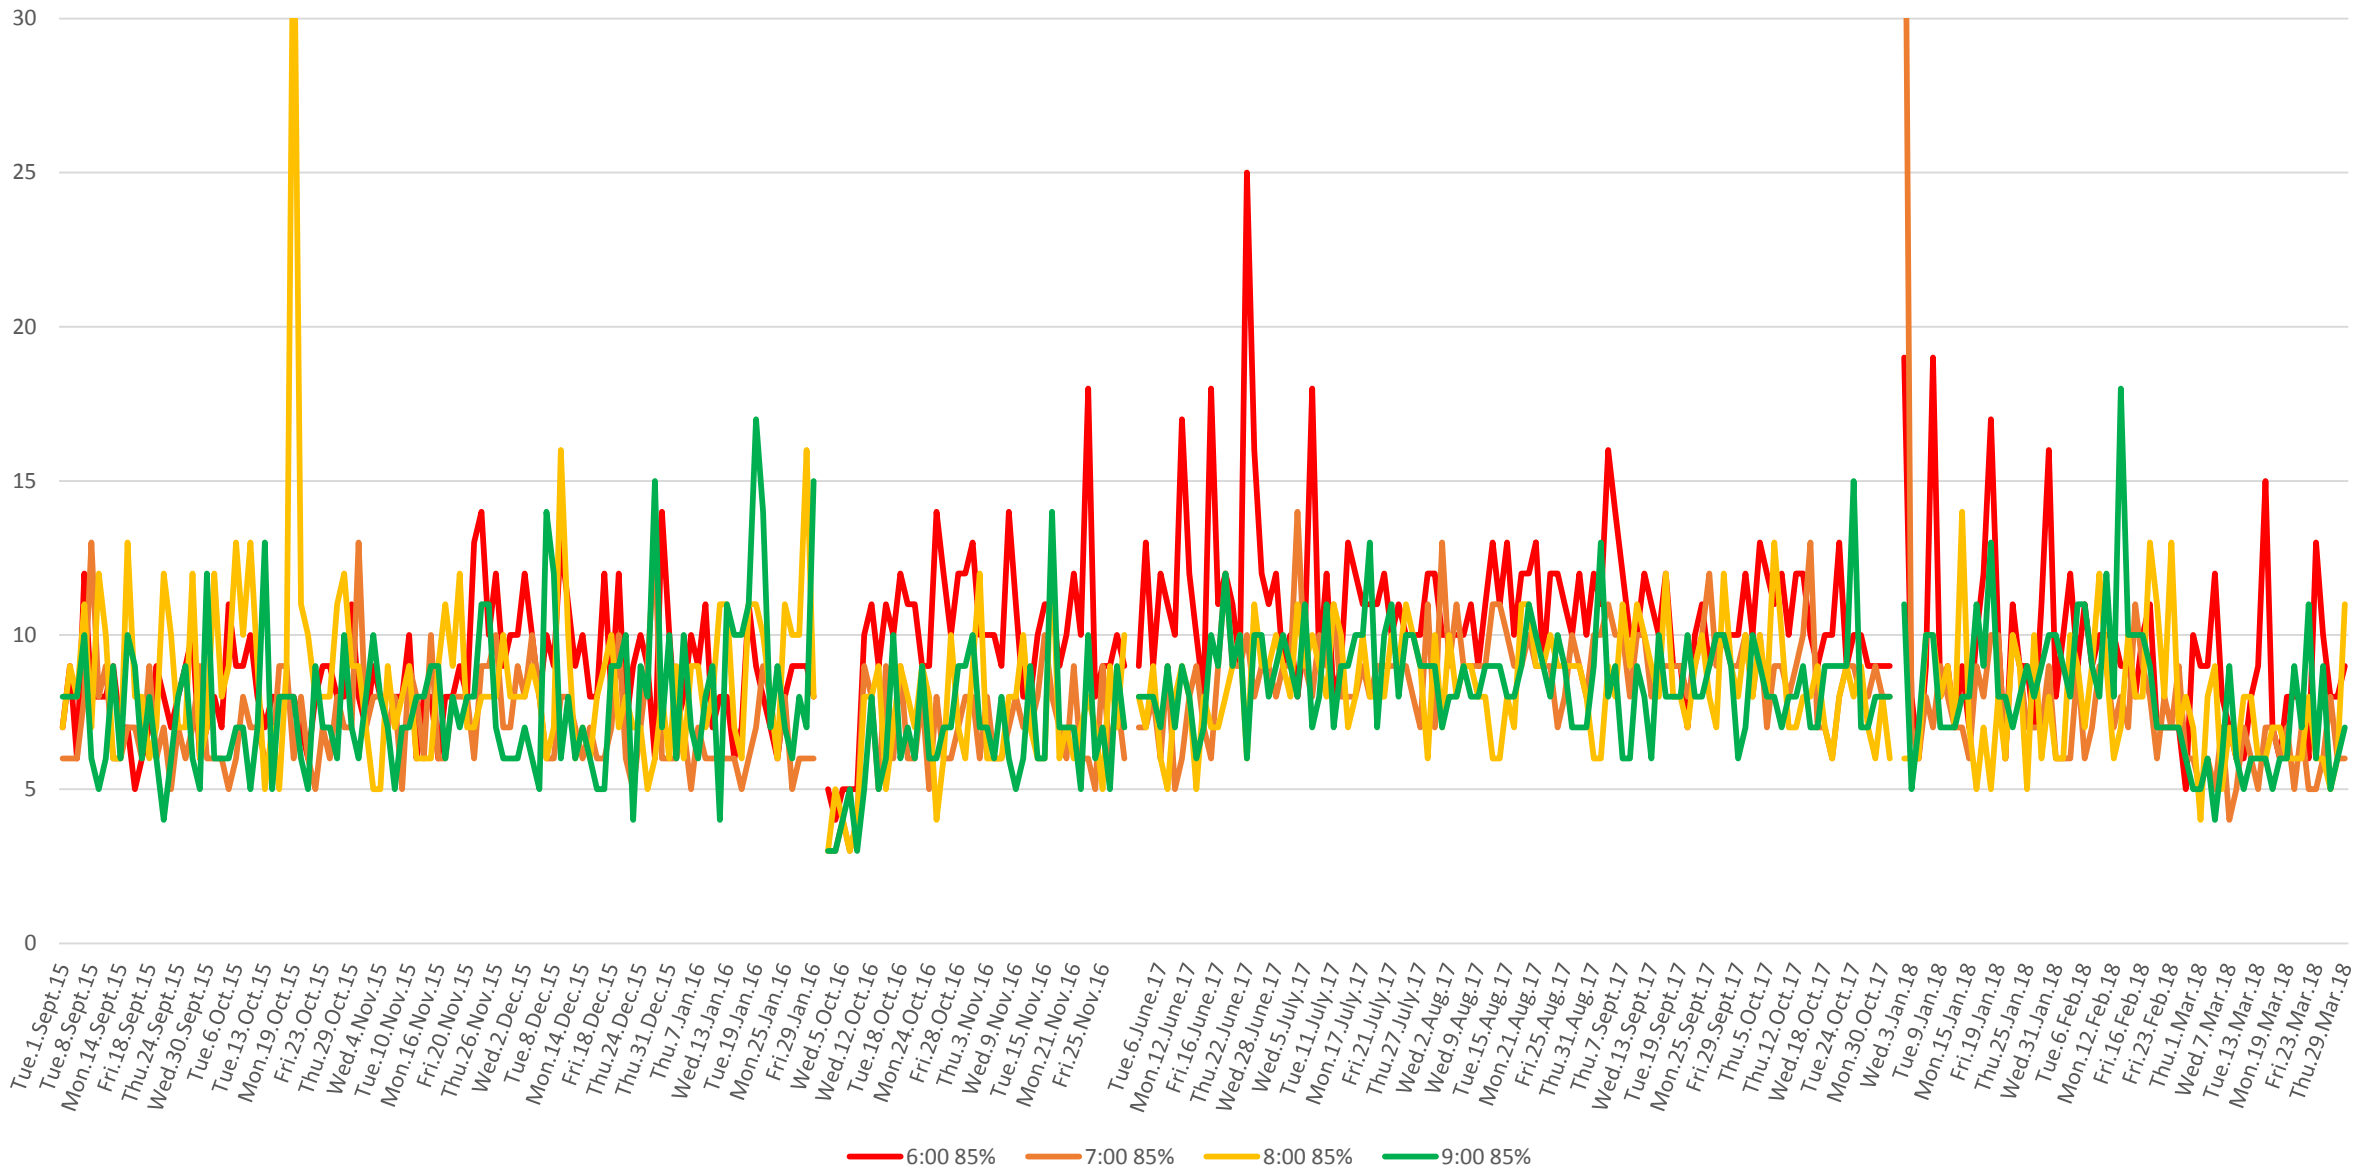

506 Carlton Headways at Yonge Westbound From Sept 2015 To Mar 2018
8 am to 9 am

506 Carlton Headways at Yonge Westbound From Sept 2015 To Mar 2018
1 pm to 2 pm

506 Carlton Headways at Yonge Westbound From Sept 2015 To Mar 2018
5 pm to 6 pm

506 Carlton Headways at Yonge Westbound From Sept 2015 To Mar 2018
8 pm to 9 pm

506 Carlton Headways at Yonge Westbound From Sept 2015 To Mar 2018
10 pm to 11 pm

506 Carlton Headways at Yonge Westbound From Sept 2015 To Mar 2018
85th Percentile AM Peak

506 Carlton Headways at Yonge Westbound From Sept 2015 To Mar 2018
85th Percentile Midday

506 Carlton Headways at Yonge Westbound From Sept 2015 To Mar 2018

85th Percentile PM Peak

506 Carlton Headways at Yonge Westbound From Sept 2015 To Mar 2018

85th Percentile Early Evening

506 Carlton Headways at Yonge Westbound From Sept 2015 To Mar 2018
85th Percentile Late Evening