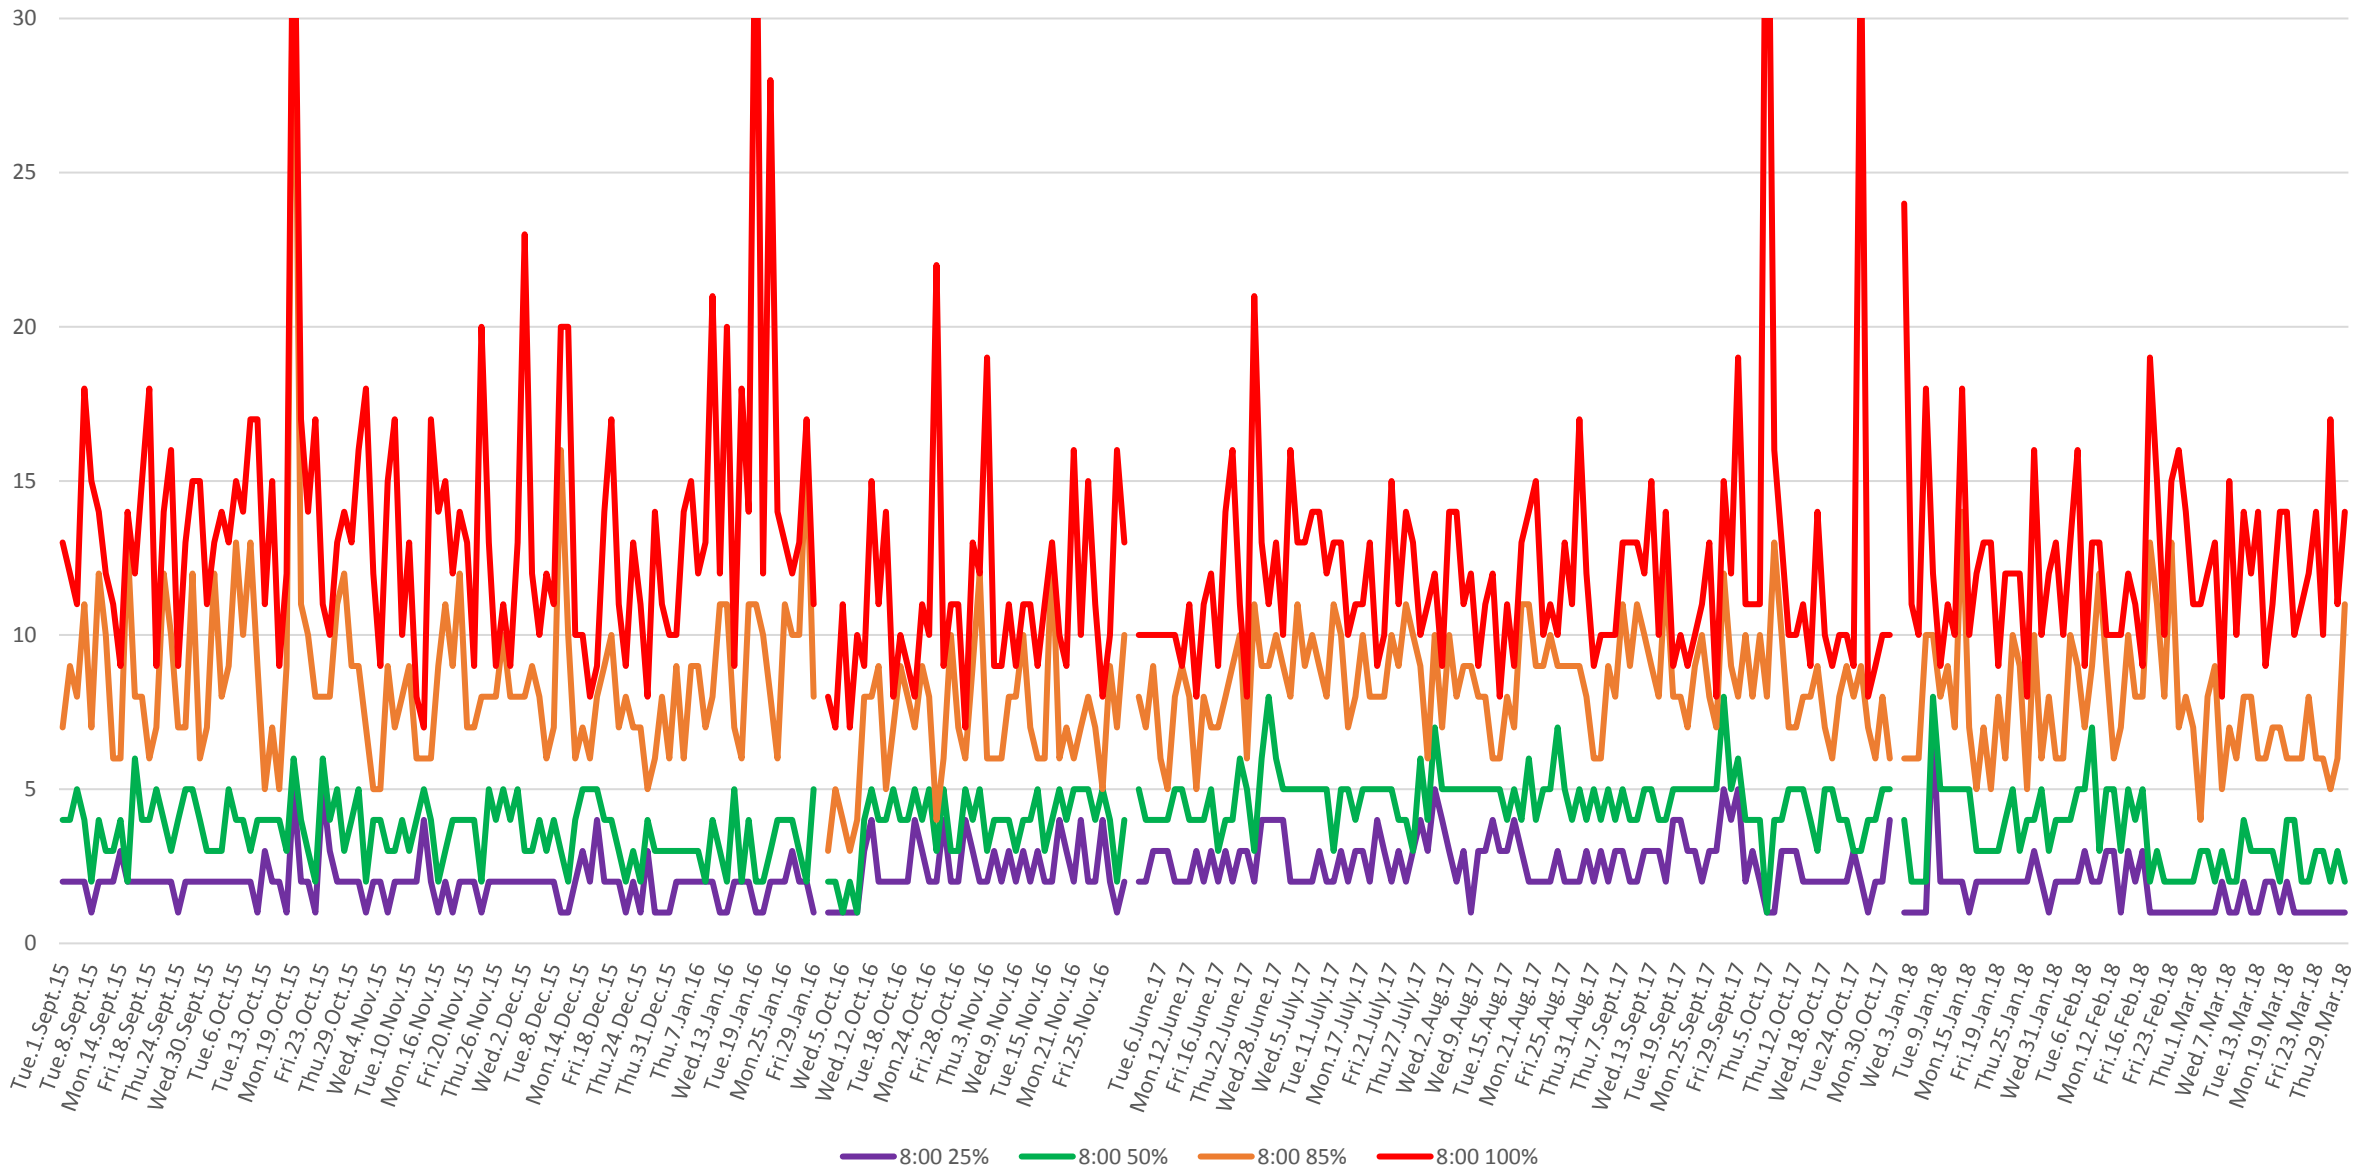

506 Carlton Headways at Yonge Westbound From Sept 2015 To Mar 2018
8 am to 9 am

506 Carlton Headways at Yonge Westbound From Sept 2015 To Mar 2018
1 pm to 2 pm

506 Carlton Headways at Yonge Westbound From Sept 2015 To Mar 2018
5 pm to 6 pm

506 Carlton Headways at Yonge Westbound From Sept 2015 To Mar 2018
8 pm to 9 pm

506 Carlton Headways at Yonge Westbound From Sept 2015 To Mar 2018
10 pm to 11 pm

506 Carlton Headways at Yonge Westbound From Sept 2015 To Mar 2018
85th Percentile AM Peak

506 Carlton Headways at Yonge Westbound From Sept 2015 To Mar 2018
85th Percentile Midday

506 Carlton Headways at Yonge Westbound From Sept 2015 To Mar 2018

85th Percentile PM Peak

506 Carlton Headways at Yonge Westbound From Sept 2015 To Mar 2018

85th Percentile Early Evening

506 Carlton Headways at Yonge Westbound From Sept 2015 To Mar 2018
85th Percentile Late Evening