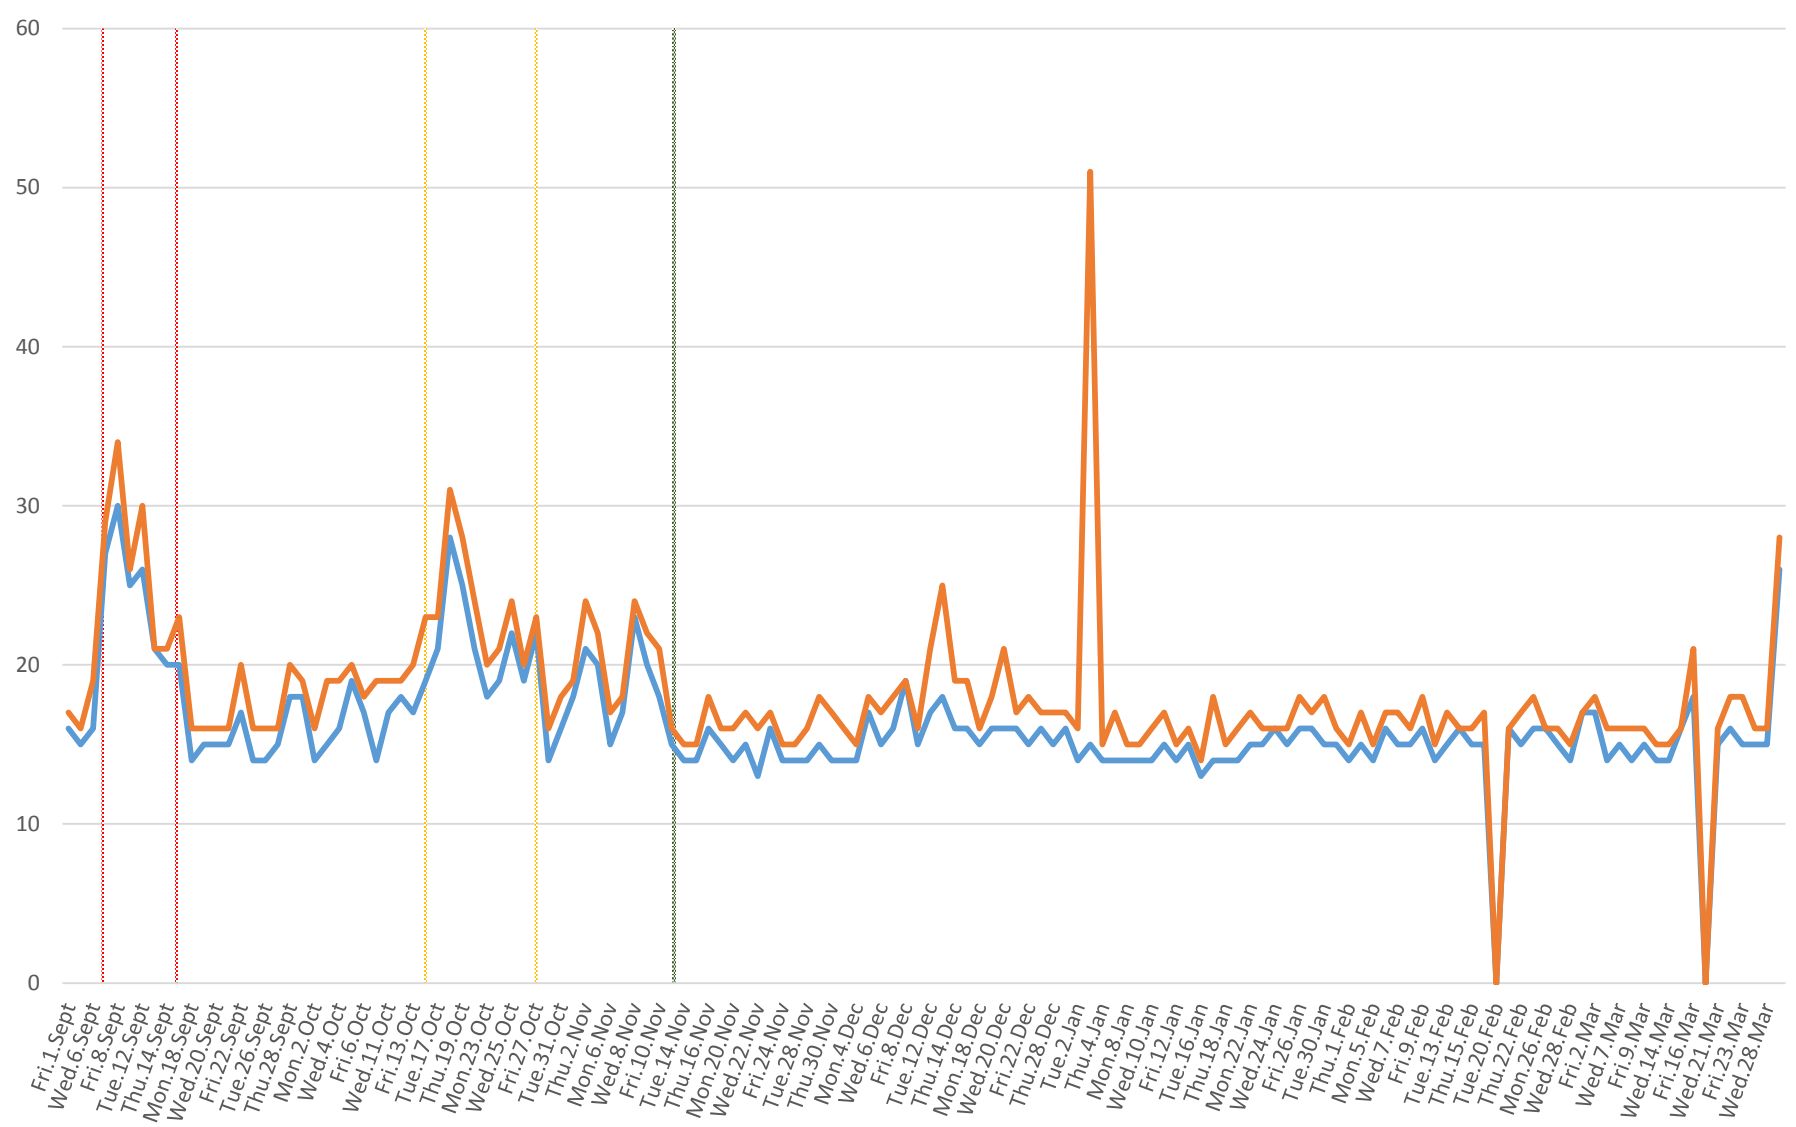

504 King Link Times From Jarvis To Bathurst Westbound From Sept 2017 To Mar 2018 50th & 85th Percentiles 8 to 9 AM

504 King Link Times From Jarvis To Bathurst Westbound From Sept 2017 To Mar 2018 50th & 85th Percentiles 1 to 2 PM

504 King Link Times From Jarvis To Bathurst Westbound From Sept 2017 To Mar 2018 50th & 85th Percentiles 5 to 6 PM

504 King Link Times From Jarvis To Bathurst Westbound From Sept 2017 To Mar 2018 50th & 85th Percentiles 8 to 9 PM

■ Tiff
 ■ Queen McCaul
 ■ Pilot Begins
 — 20:00 50%
 — 20:00 85%

504 King Link Times From Jarvis To Bathurst Westbound From Sept 2017 To Mar 2018 50th & 85th Percentiles 10 to 11 PM