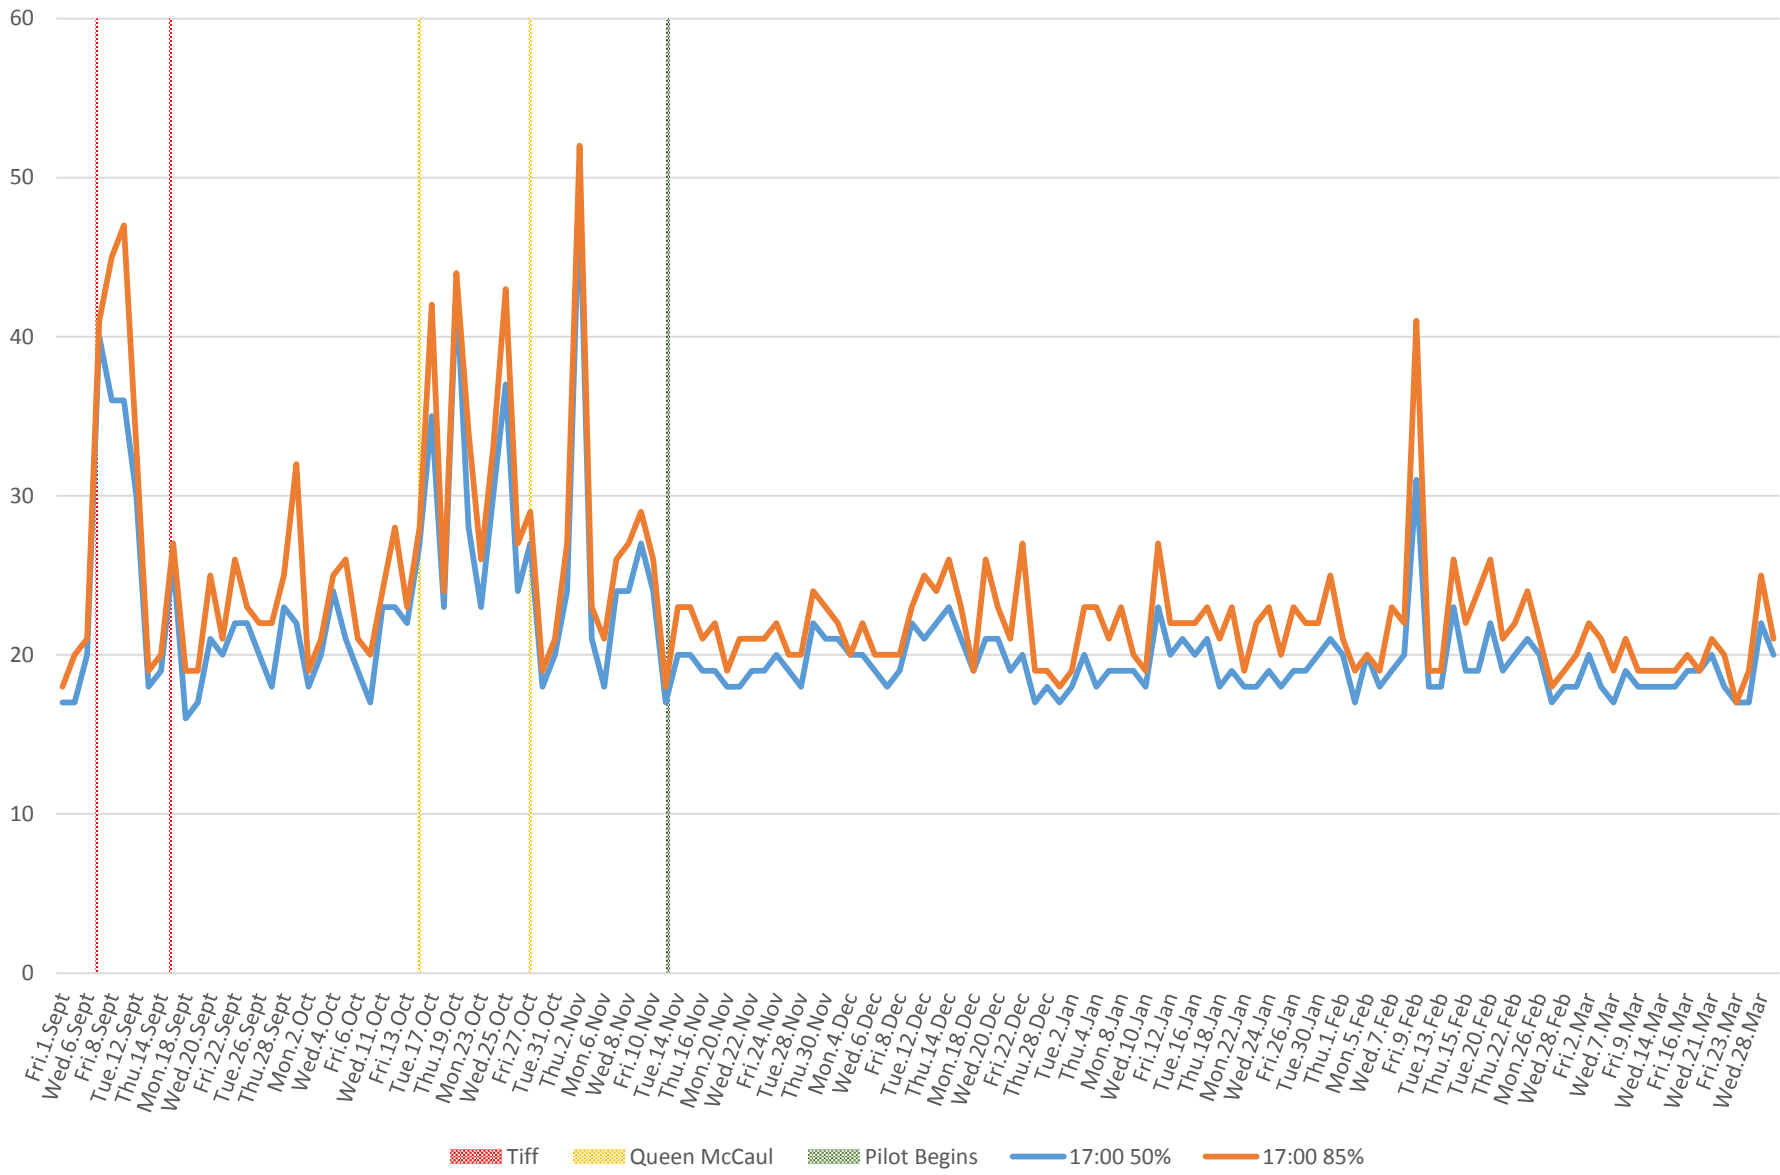

504 King Link Times From Jarvis To Bathurst Westbound From Sept 2017 To Mar 2018 50th & 85th Percentiles 8 to 9 AM

504 King Link Times From Jarvis To Bathurst Westbound From Sept 2017 To Mar 2018 50th & 85th Percentiles 1 to 2 PM

504 King Link Times From Jarvis To Bathurst Westbound From Sept 2017 To Mar 2018 50th & 85th Percentiles 5 to 6 PM

504 King Link Times From Jarvis To Bathurst Westbound From Sept 2017 To Mar 2018 50th & 85th Percentiles 8 to 9 PM

■ Tiff
 ■ Queen McCaul
 ■ Pilot Begins
 — 20:00 50%
 — 20:00 85%

504 King Link Times From Jarvis To Bathurst Westbound From Sept 2017 To Mar 2018 50th & 85th Percentiles 10 to 11 PM