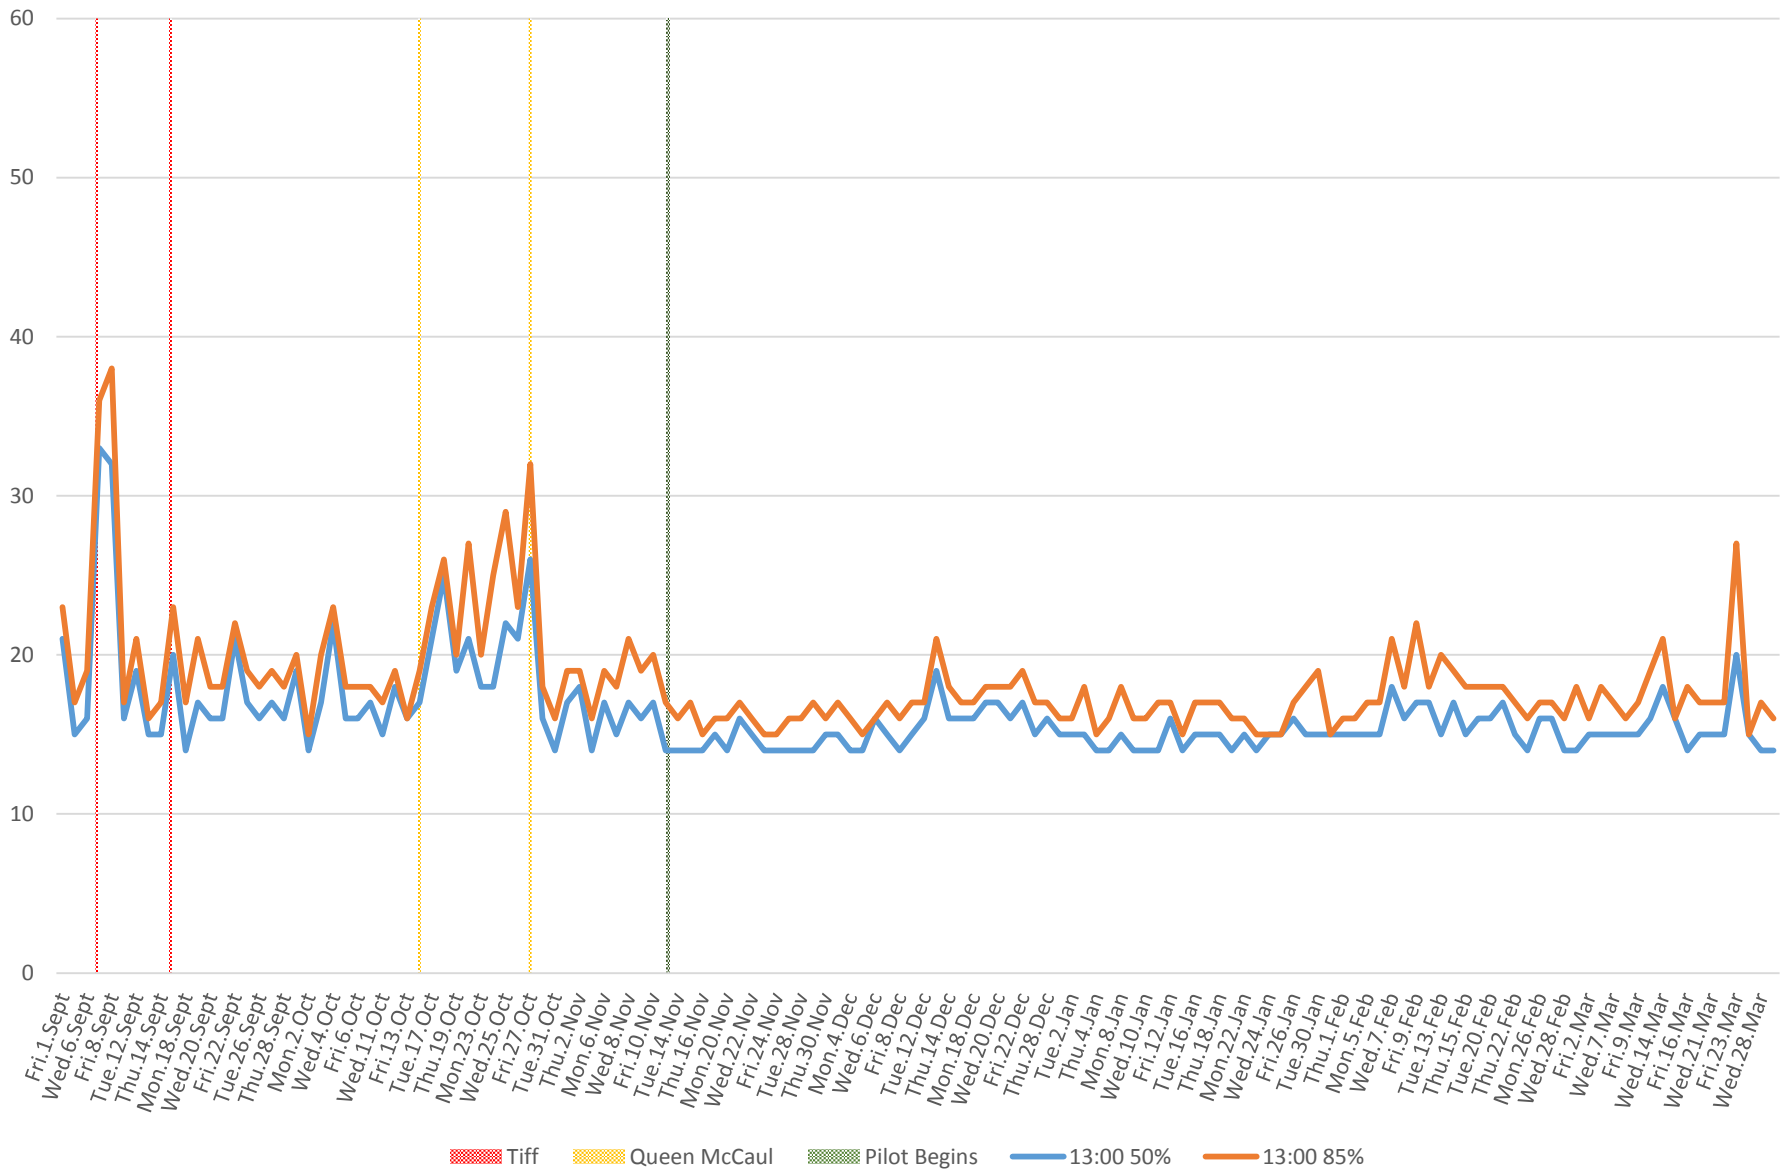

504 King Link Times From Jarvis To Bathurst Westbound From Sept 2017 To Mar 2018 50th & 85th Percentiles 8 to 9 AM

504 King Link Times From Jarvis To Bathurst Westbound From Sept 2017 To Mar 2018 50th & 85th Percentiles 1 to 2 PM

504 King Link Times From Jarvis To Bathurst Westbound From Sept 2017 To Mar 2018 50th & 85th Percentiles 5 to 6 PM

504 King Link Times From Jarvis To Bathurst Westbound From Sept 2017 To Mar 2018 50th & 85th Percentiles 8 to 9 PM

■ Tiff
 ■ Queen McCaul
 ■ Pilot Begins
 — 20:00 50%
 — 20:00 85%

504 King Link Times From Jarvis To Bathurst Westbound From Sept 2017 To Mar 2018 50th & 85th Percentiles 10 to 11 PM