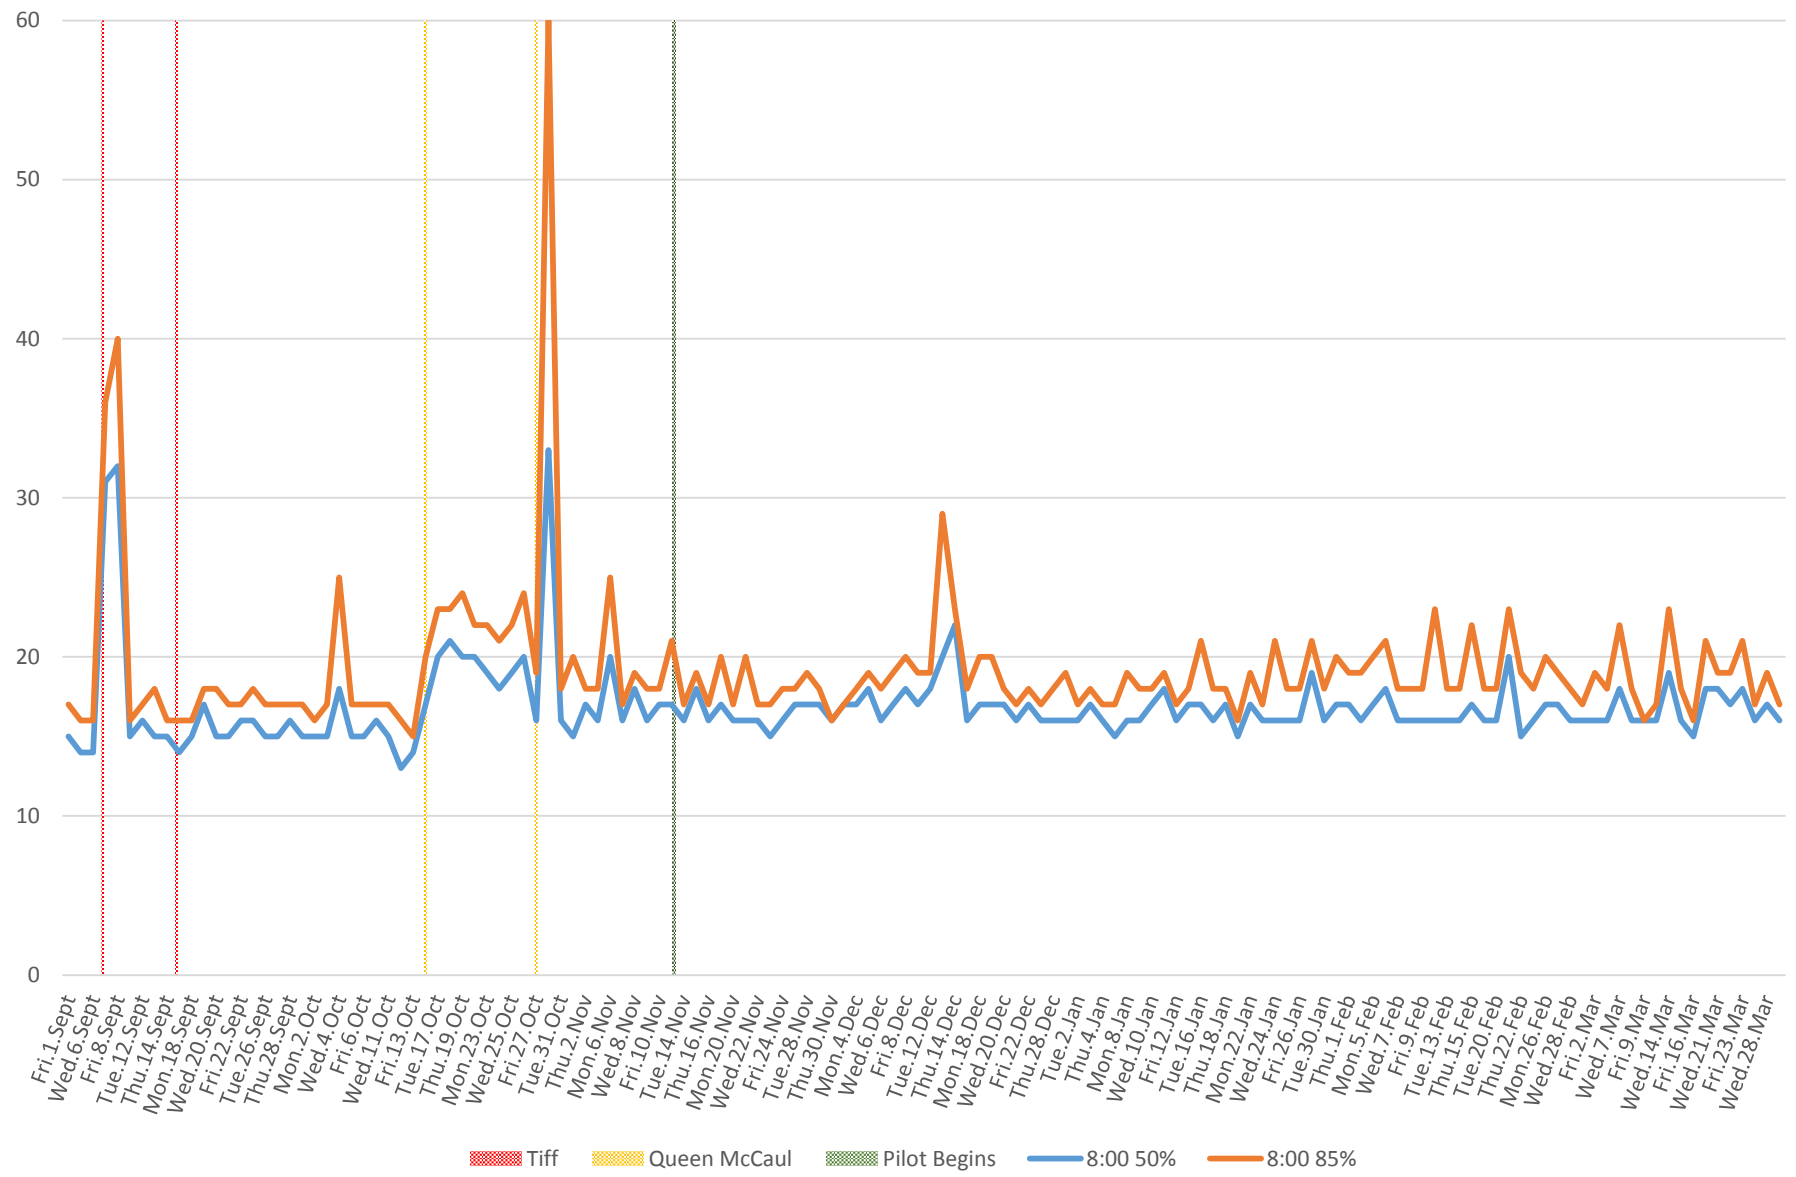

504 King Link Times From Jarvis To Bathurst Westbound From Sept 2017 To Mar 2018 50th & 85th Percentiles 8 to 9 AM

504 King Link Times From Jarvis To Bathurst Westbound From Sept 2017 To Mar 2018 50th & 85th Percentiles 1 to 2 PM

504 King Link Times From Jarvis To Bathurst Westbound From Sept 2017 To Mar 2018 50th & 85th Percentiles 5 to 6 PM

504 King Link Times From Jarvis To Bathurst Westbound From Sept 2017 To Mar 2018 50th & 85th Percentiles 8 to 9 PM

■ Tiff
 ■ Queen McCaul
 ■ Pilot Begins
 — 20:00 50%
 — 20:00 85%

504 King Link Times From Jarvis To Bathurst Westbound From Sept 2017 To Mar 2018 50th & 85th Percentiles 10 to 11 PM