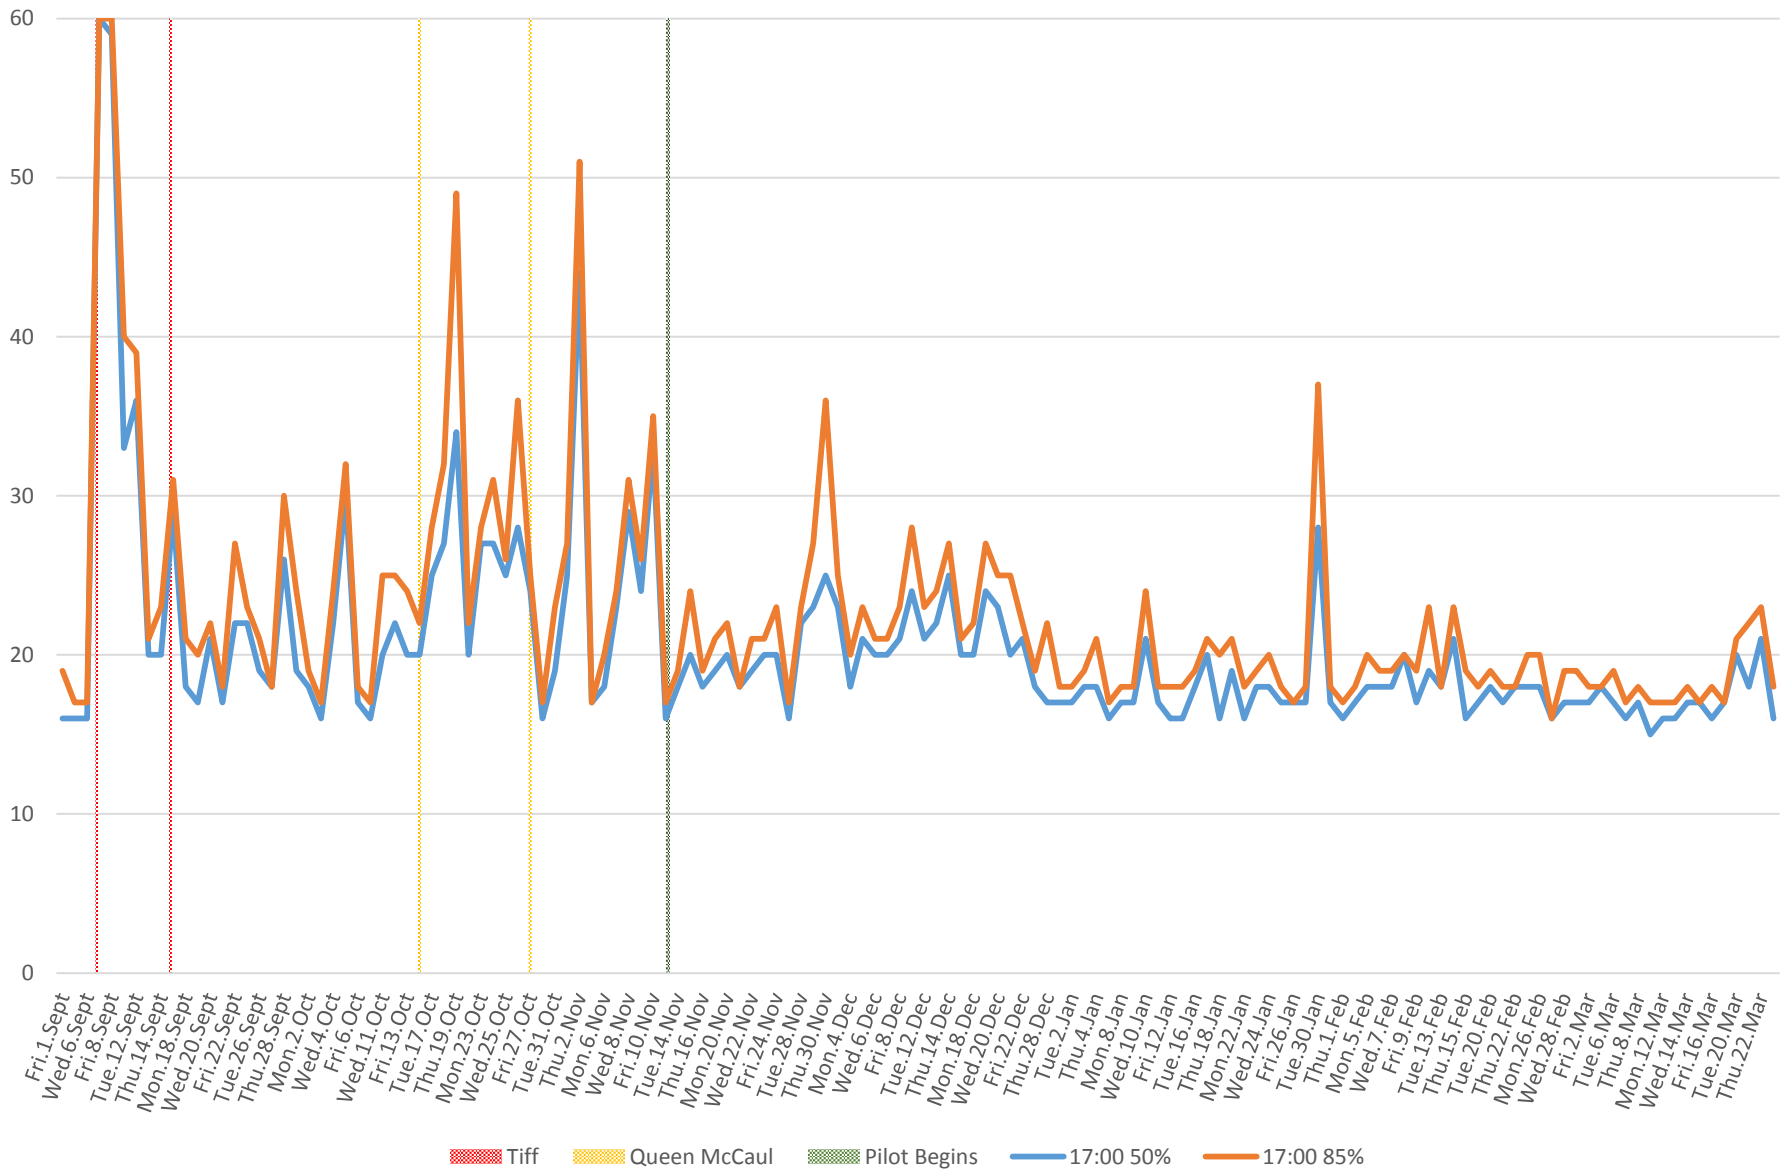

504 King Link Times From Bathurst To Jarvis Eastbound From Sept 2017 To Mar 2018 50th & 85th Percentiles 8 to 9 AM

504 King Link Times From Bathurst To Jarvis Eastbound From Sept 2017 To Mar 2018 50th & 85th Percentiles 1 to 2 PM

504 King Link Times From Bathurst To Jarvis Eastbound From Sept 2017 To Mar 2018 50th & 85th Percentiles 5 to 6 PM

504 King Link Times From Bathurst To Jarvis Eastbound From Sept 2017 To Mar 2018 50th & 85th Percentiles 8 to 9 PM

504 King Link Times From Bathurst To Jarvis Eastbound From Sept 2017 To Mar 2018 50th & 85th Percentiles 10 to 11 PM