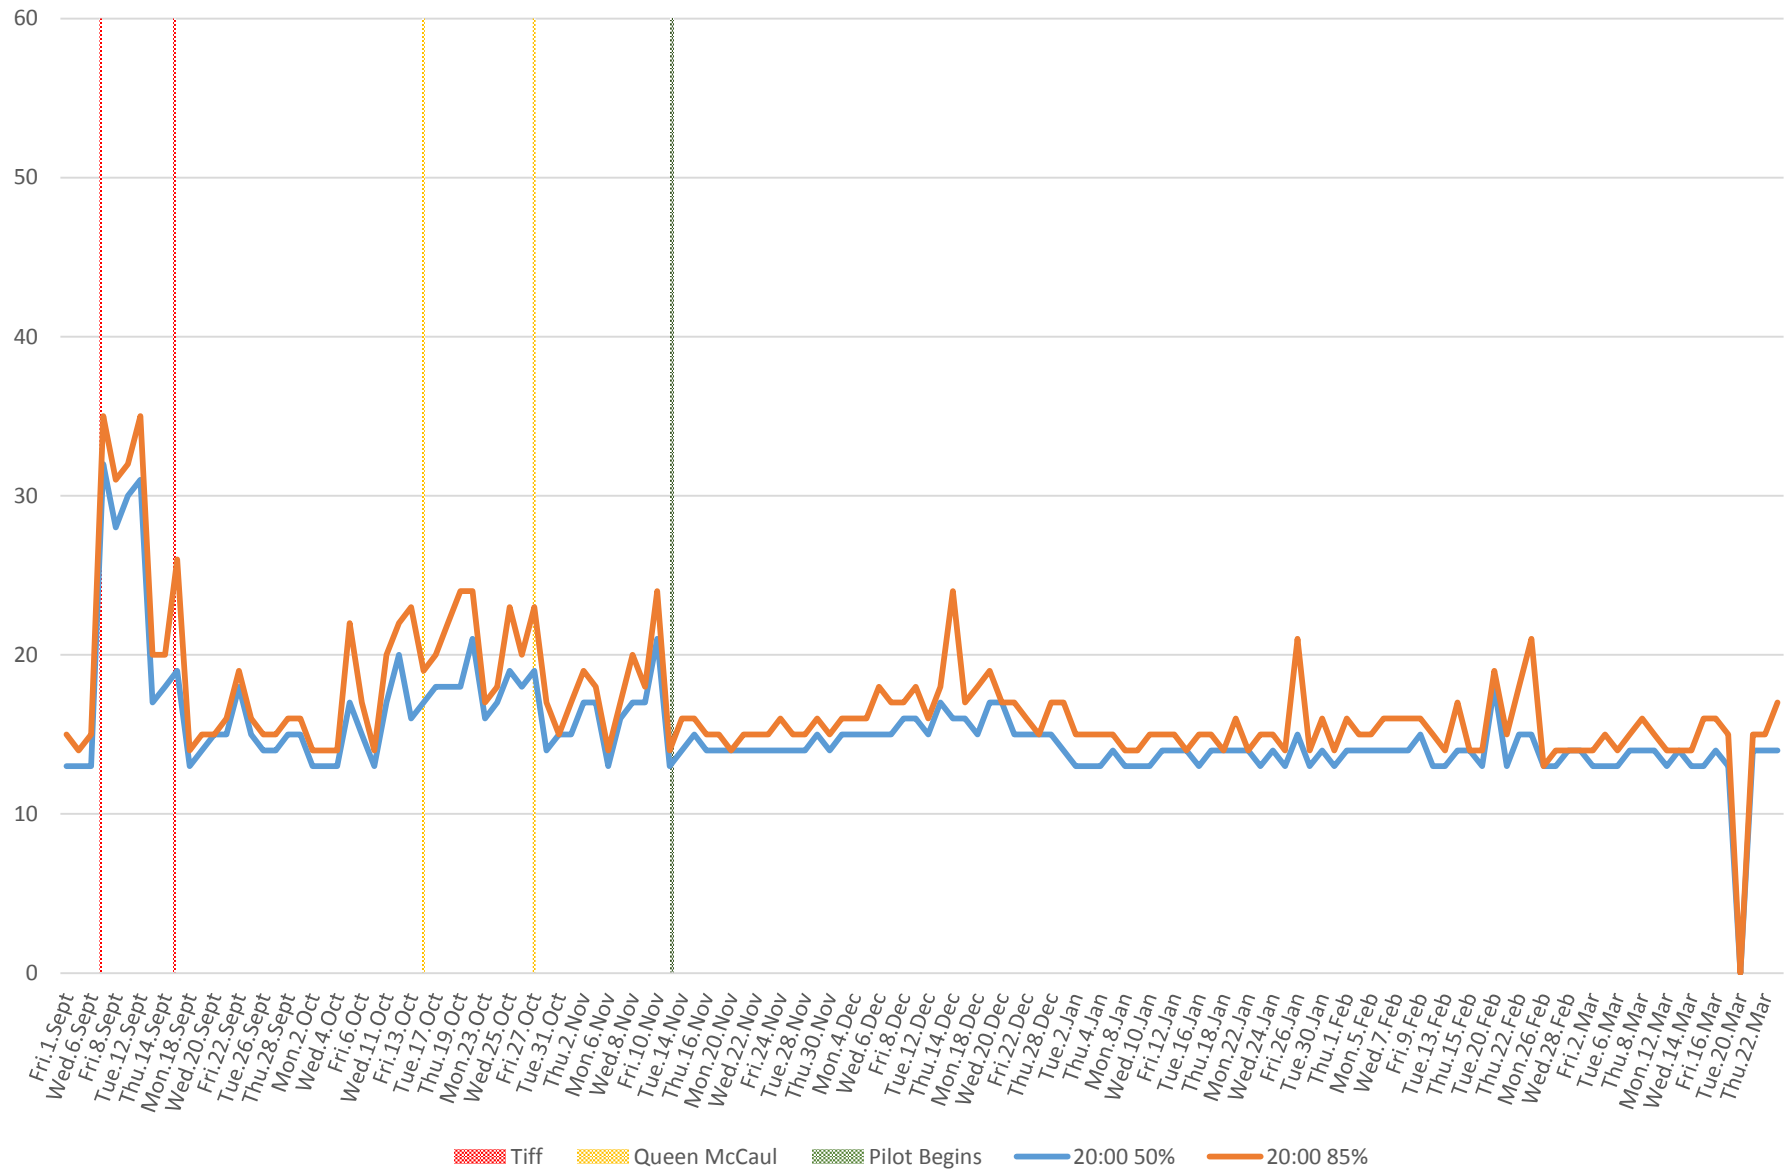

504 King Link Times From Bathurst To Jarvis Eastbound From Sept 2017 To Mar 2018 50th & 85th Percentiles 8 to 9 AM

504 King Link Times From Bathurst To Jarvis Eastbound From Sept 2017 To Mar 2018 50th & 85th Percentiles 1 to 2 PM

504 King Link Times From Bathurst To Jarvis Eastbound From Sept 2017 To Mar 2018 50th & 85th Percentiles 5 to 6 PM

504 King Link Times From Bathurst To Jarvis Eastbound From Sept 2017 To Mar 2018 50th & 85th Percentiles 8 to 9 PM

504 King Link Times From Bathurst To Jarvis Eastbound From Sept 2017 To Mar 2018 50th & 85th Percentiles 10 to 11 PM