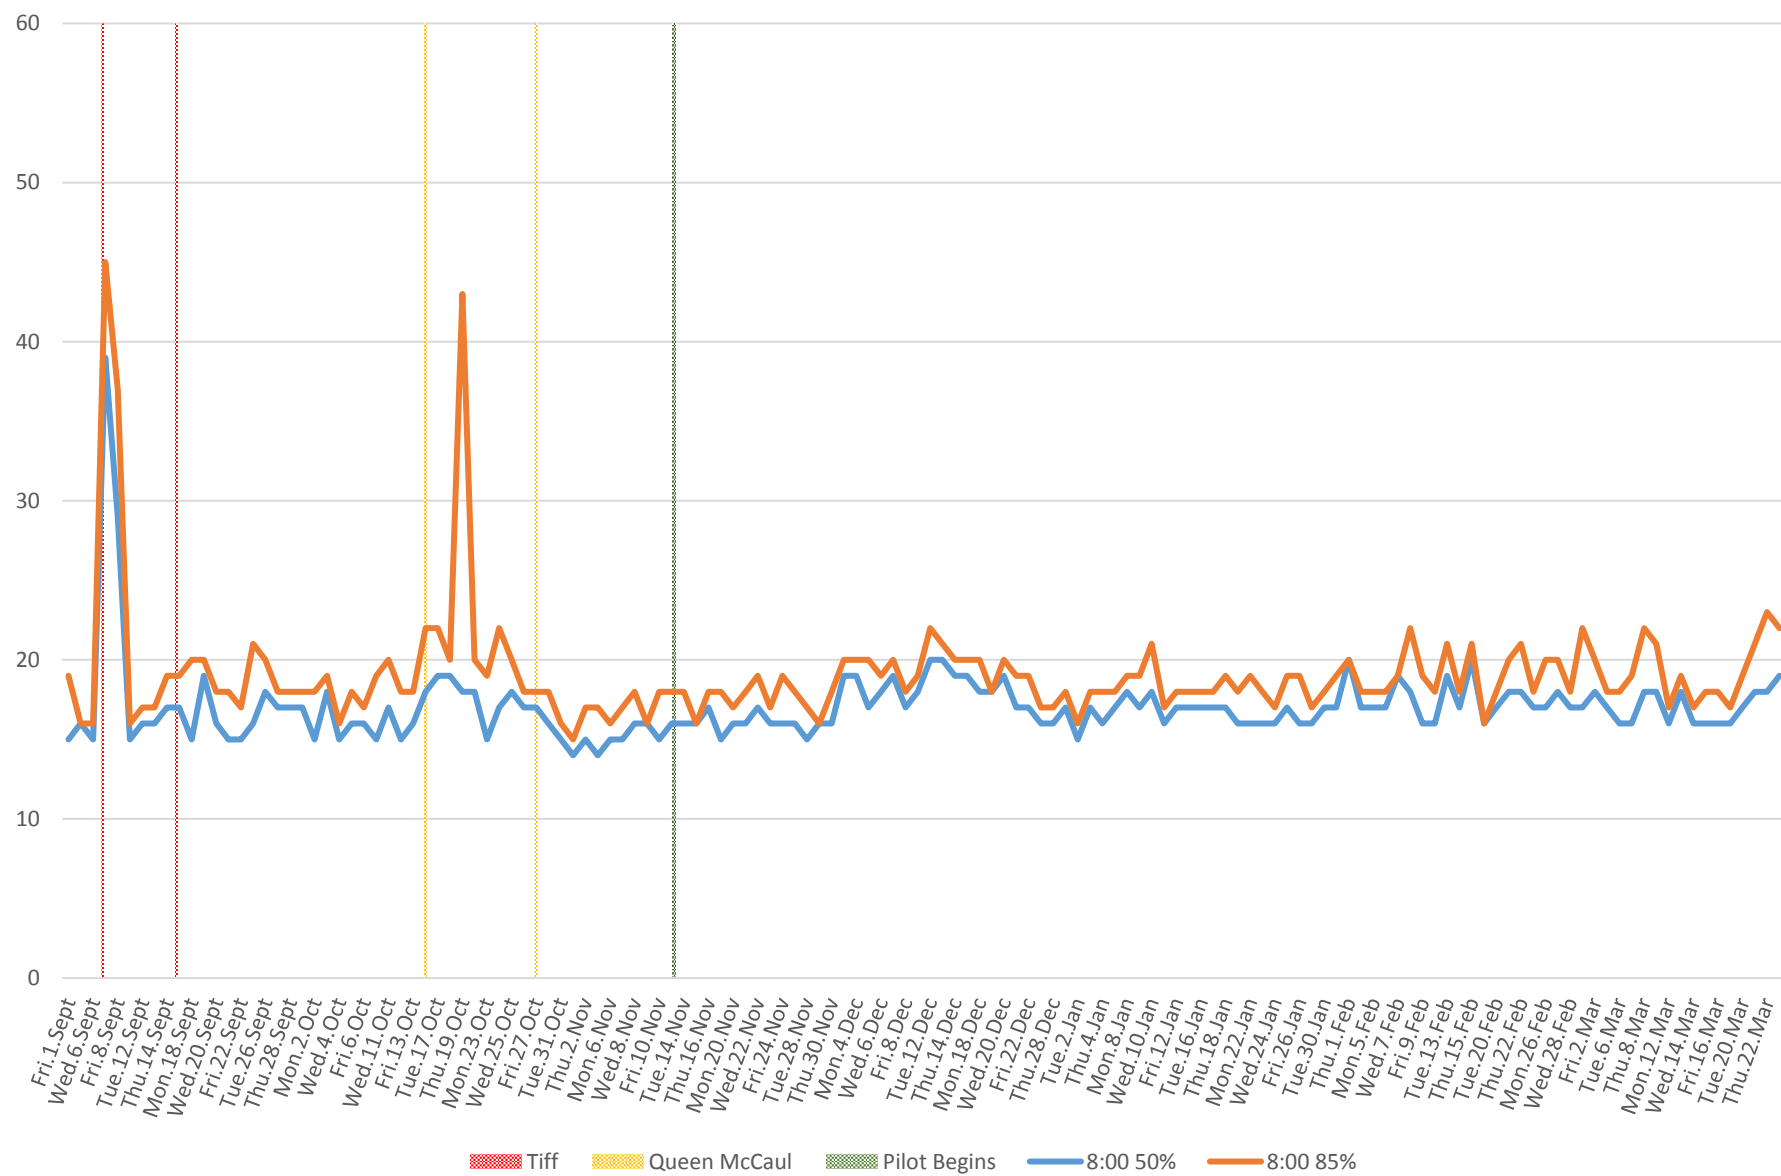

504 King Link Times From Bathurst To Jarvis Eastbound From Sept 2017 To Mar 2018 50th & 85th Percentiles 8 to 9 AM

504 King Link Times From Bathurst To Jarvis Eastbound From Sept 2017 To Mar 2018 50th & 85th Percentiles 1 to 2 PM

504 King Link Times From Bathurst To Jarvis Eastbound From Sept 2017 To Mar 2018 50th & 85th Percentiles 5 to 6 PM

504 King Link Times From Bathurst To Jarvis Eastbound From Sept 2017 To Mar 2018 50th & 85th Percentiles 8 to 9 PM

504 King Link Times From Bathurst To Jarvis Eastbound From Sept 2017 To Mar 2018 50th & 85th Percentiles 10 to 11 PM