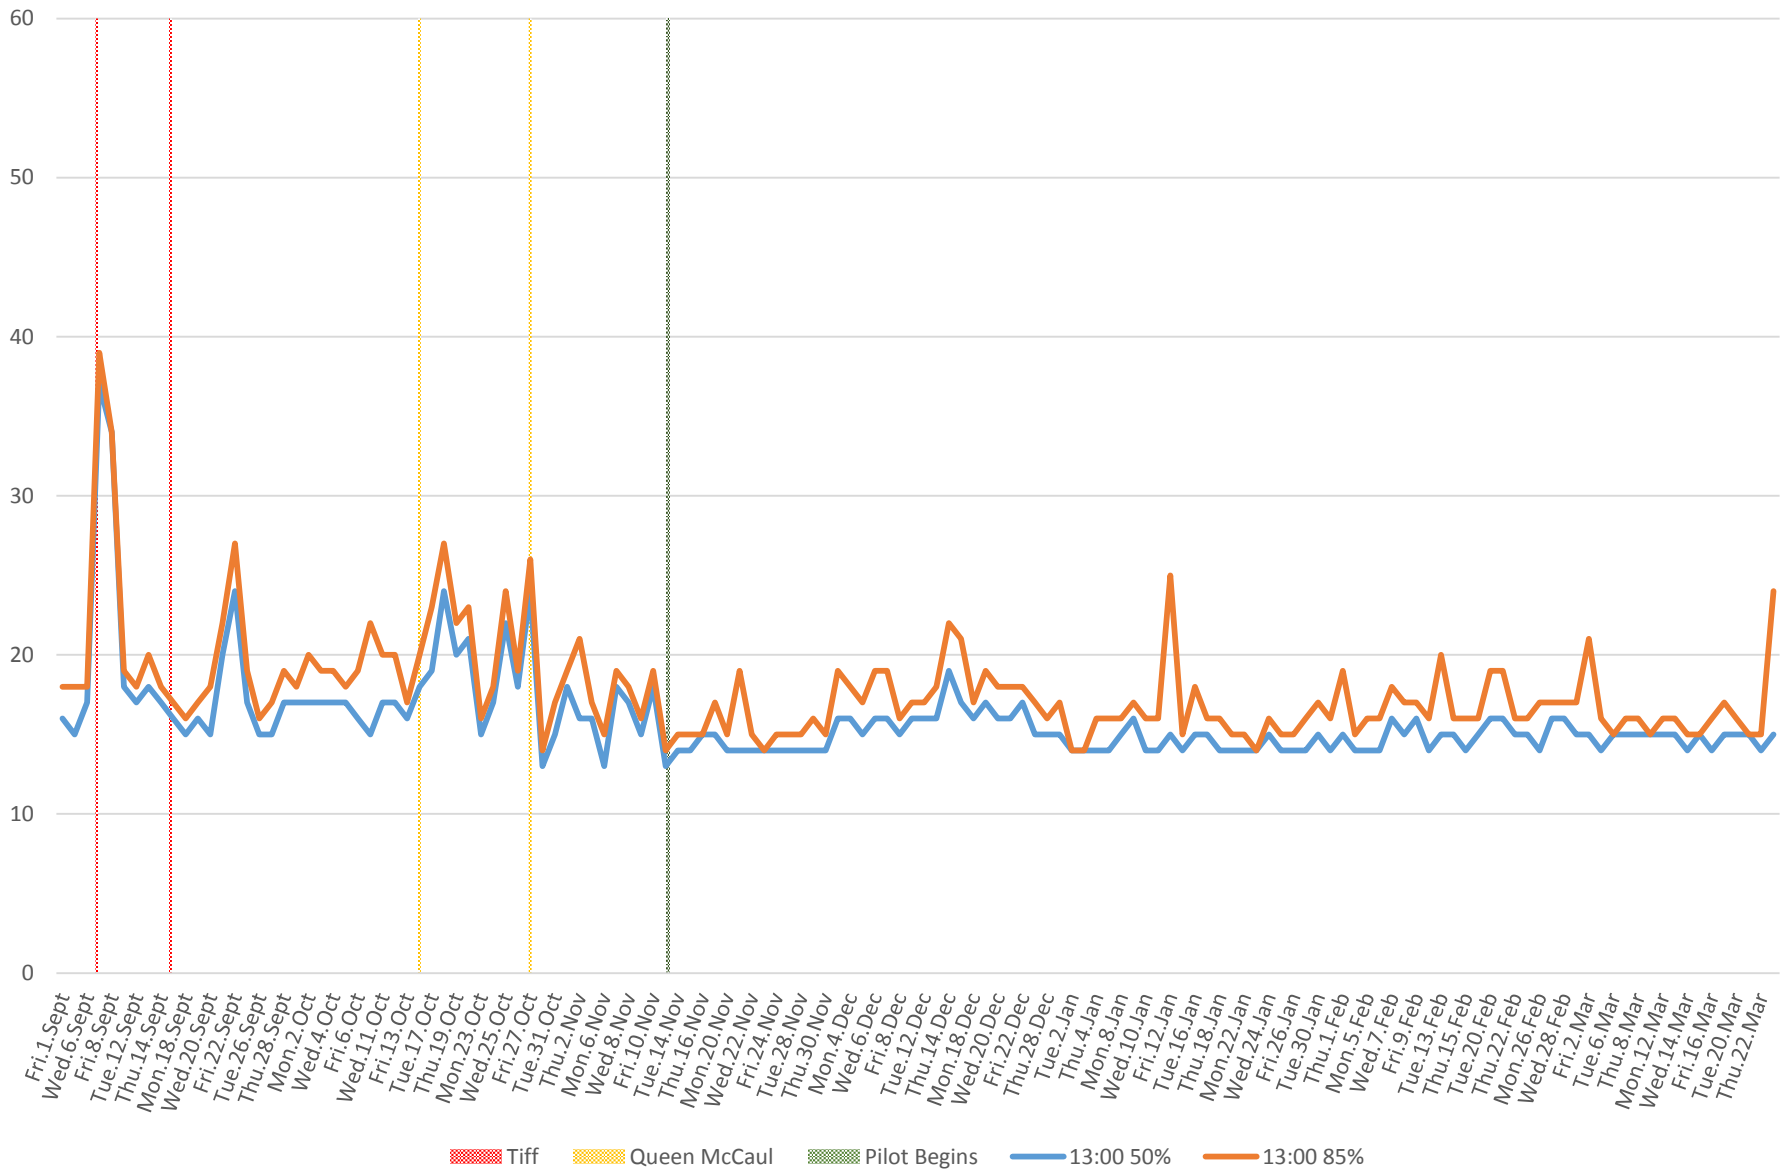

504 King Link Times From Bathurst To Jarvis Eastbound From Sept 2017 To Mar 2018 50th & 85th Percentiles 8 to 9 AM

504 King Link Times From Bathurst To Jarvis Eastbound From Sept 2017 To Mar 2018 50th & 85th Percentiles 1 to 2 PM

504 King Link Times From Bathurst To Jarvis Eastbound From Sept 2017 To Mar 2018 50th & 85th Percentiles 5 to 6 PM

504 King Link Times From Bathurst To Jarvis Eastbound From Sept 2017 To Mar 2018 50th & 85th Percentiles 8 to 9 PM

504 King Link Times From Bathurst To Jarvis Eastbound From Sept 2017 To Mar 2018 50th & 85th Percentiles 10 to 11 PM