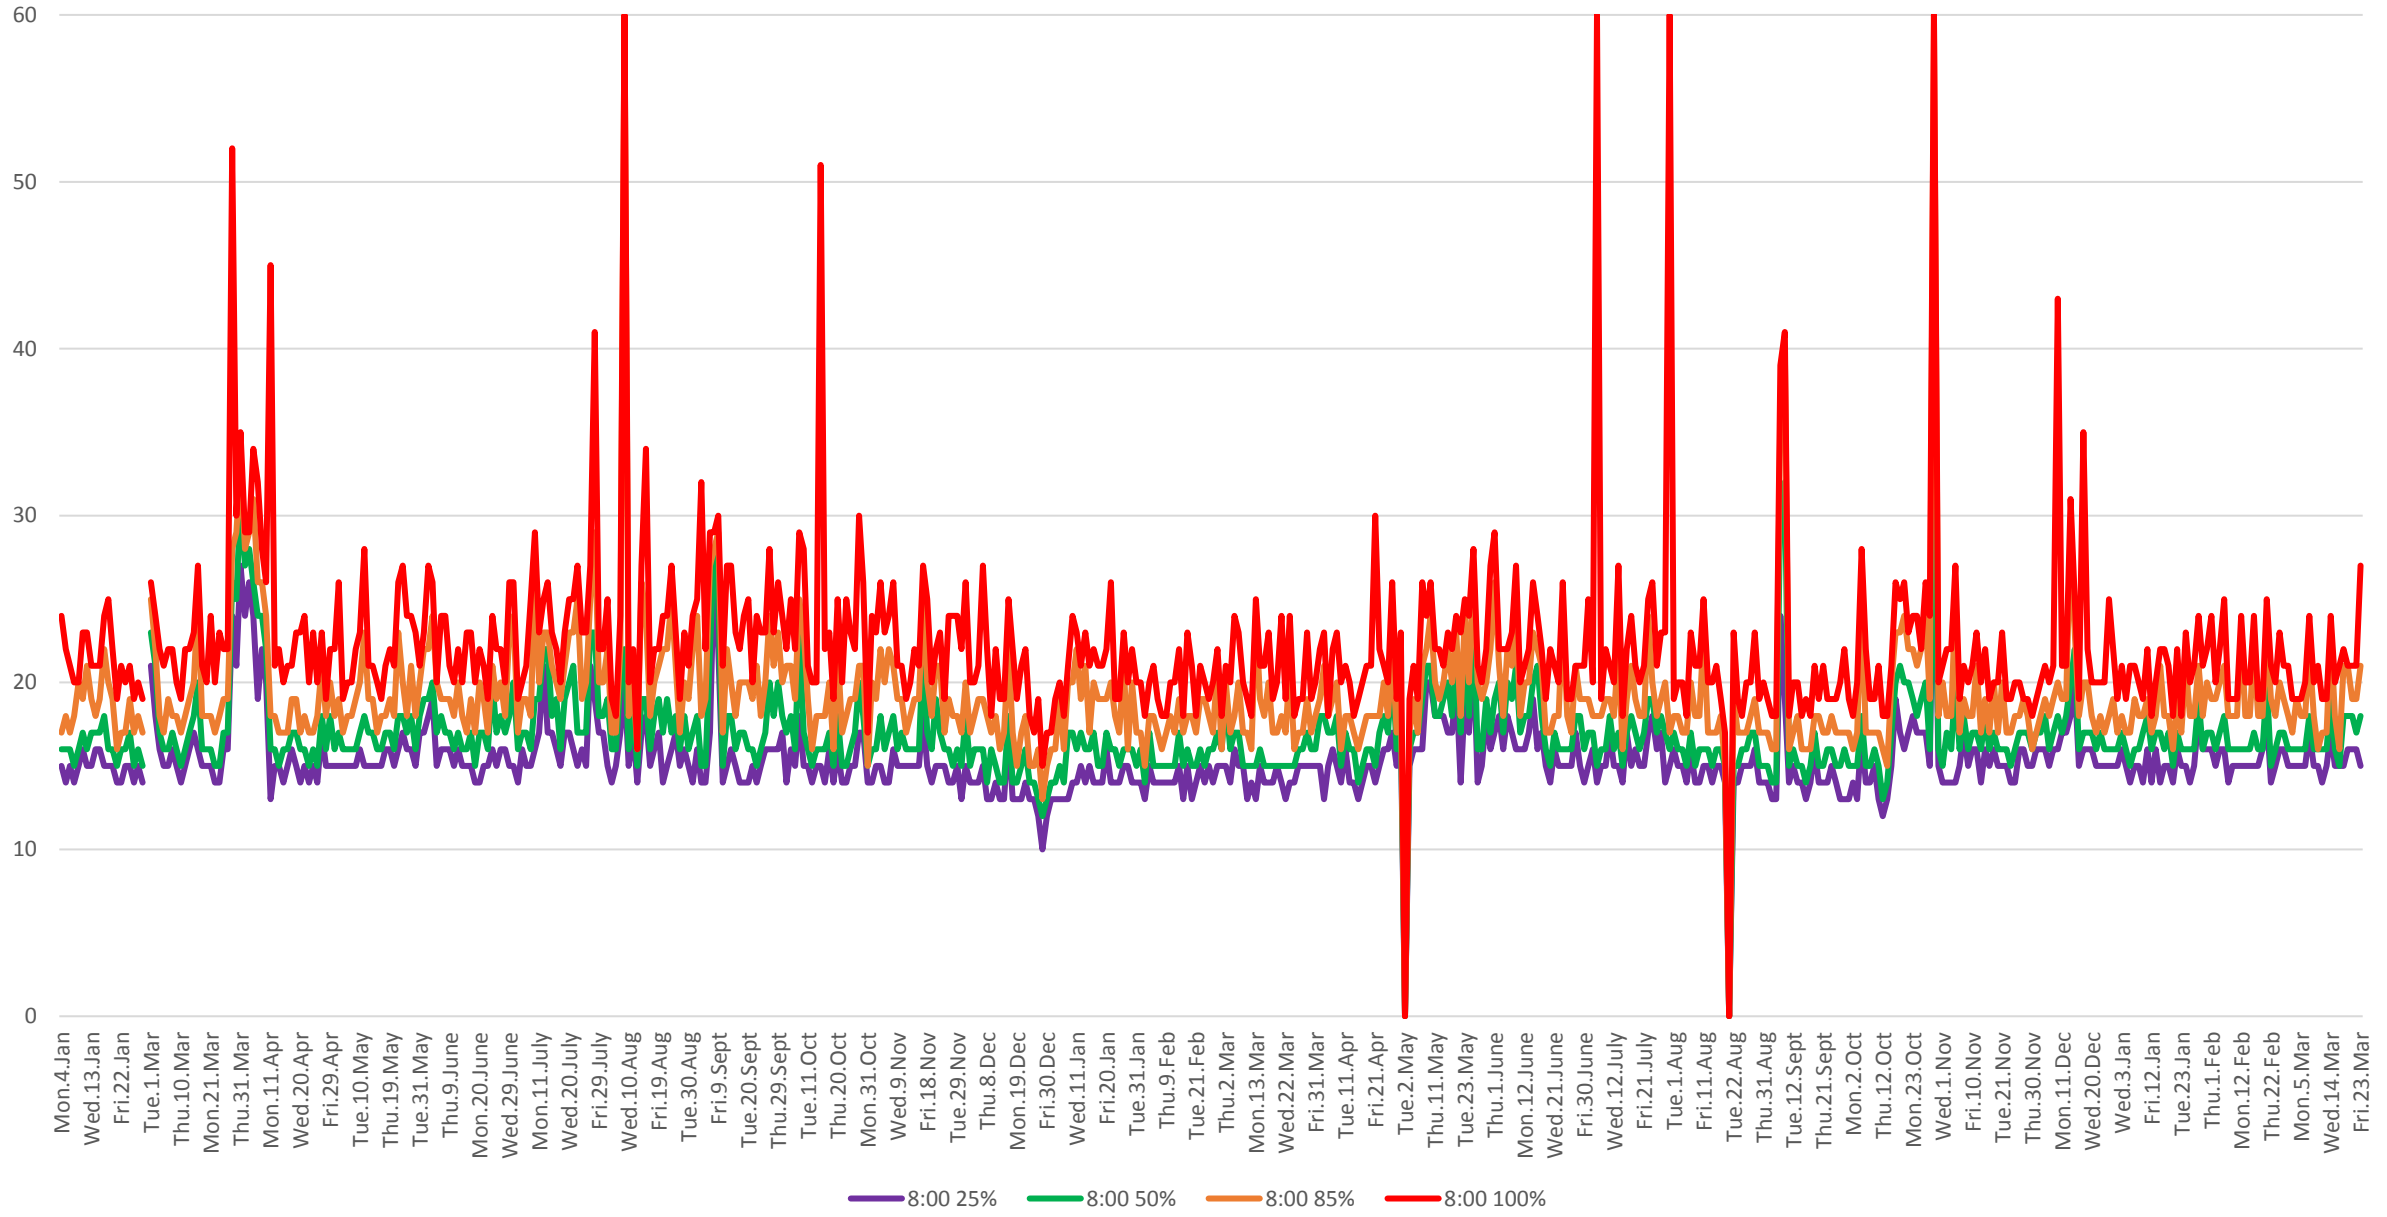

504 King Link Times From Jarvis To Bathurst Westbound From Jan 2016 To Mar 2018 8:00 to 9:00 am Weekdays

504 King Link Times From Jarvis To Bathurst Westbound From Jan 2016 To Mar 2018 1:00 to 2:00 pm Weekdays

504 King Link Times From Jarvis To Bathurst Westbound From Jan 2016 To Mar 2018 5:00 to 6:00 pm Weekdays

504 King Link Times From Jarvis To Bathurst Westbound From Jan 2016 To Mar 2018 8:00 to 9:00 pm Weekdays

504 King Link Times From Jarvis To Bathurst Westbound From Jan 2016 To Mar 2018 11:00 pm to 12:00 mn Weekdays