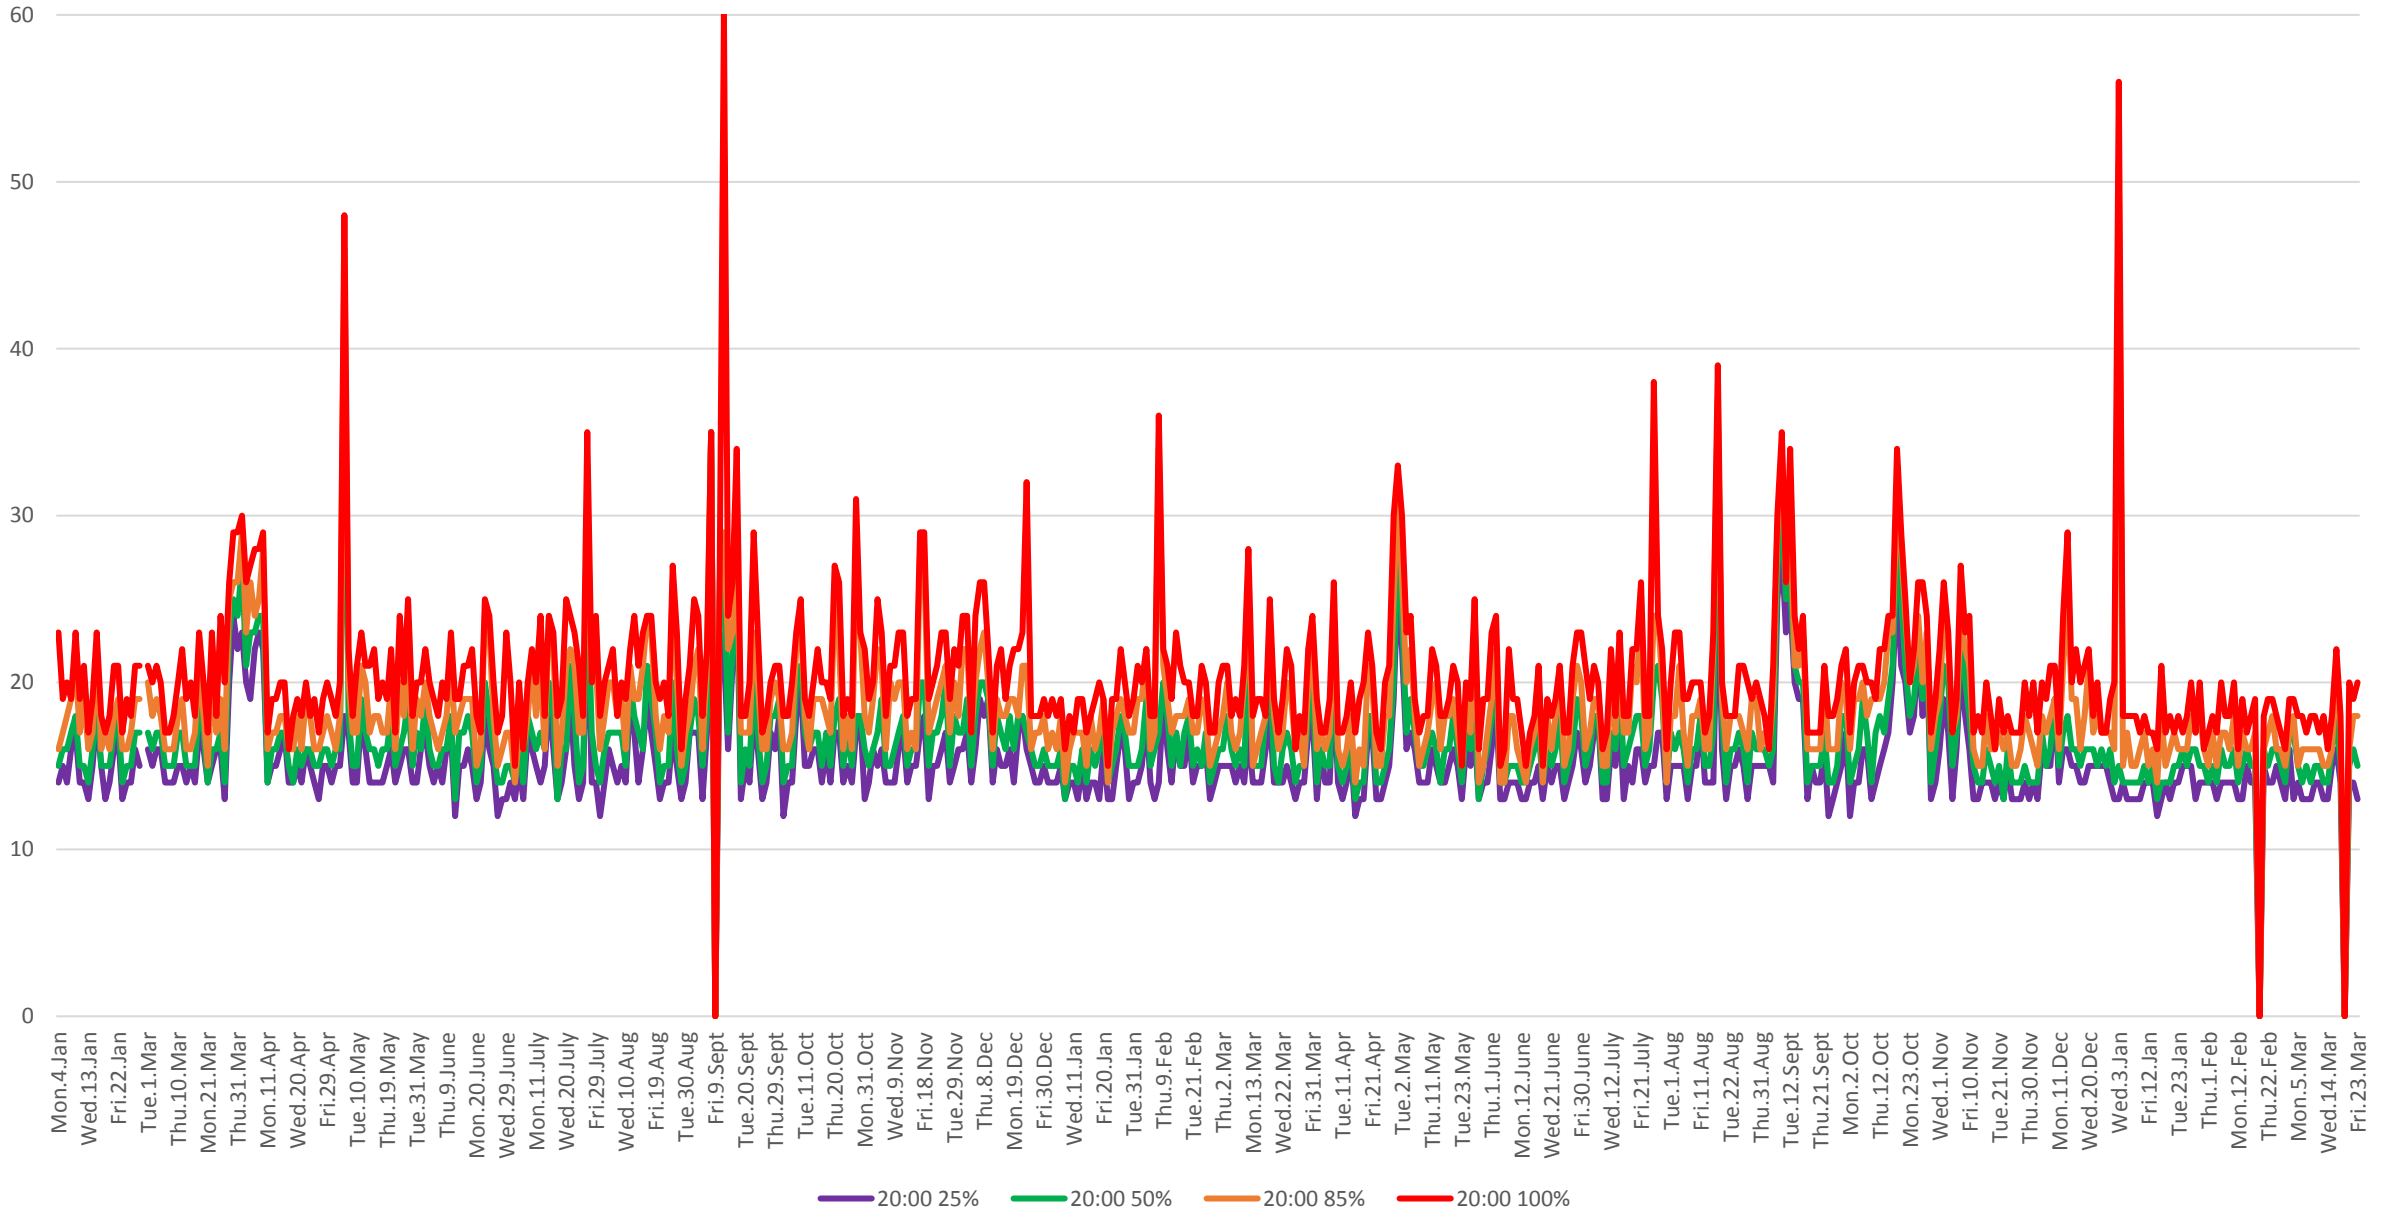

504 King Link Times From Jarvis To Bathurst Westbound From Jan 2016 To Mar 2018 8:00 to 9:00 am Weekdays

504 King Link Times From Jarvis To Bathurst Westbound From Jan 2016 To Mar 2018 1:00 to 2:00 pm Weekdays

504 King Link Times From Jarvis To Bathurst Westbound From Jan 2016 To Mar 2018 5:00 to 6:00 pm Weekdays

504 King Link Times From Jarvis To Bathurst Westbound From Jan 2016 To Mar 2018 8:00 to 9:00 pm Weekdays

504 King Link Times From Jarvis To Bathurst Westbound From Jan 2016 To Mar 2018 11:00 pm to 12:00 mn Weekdays