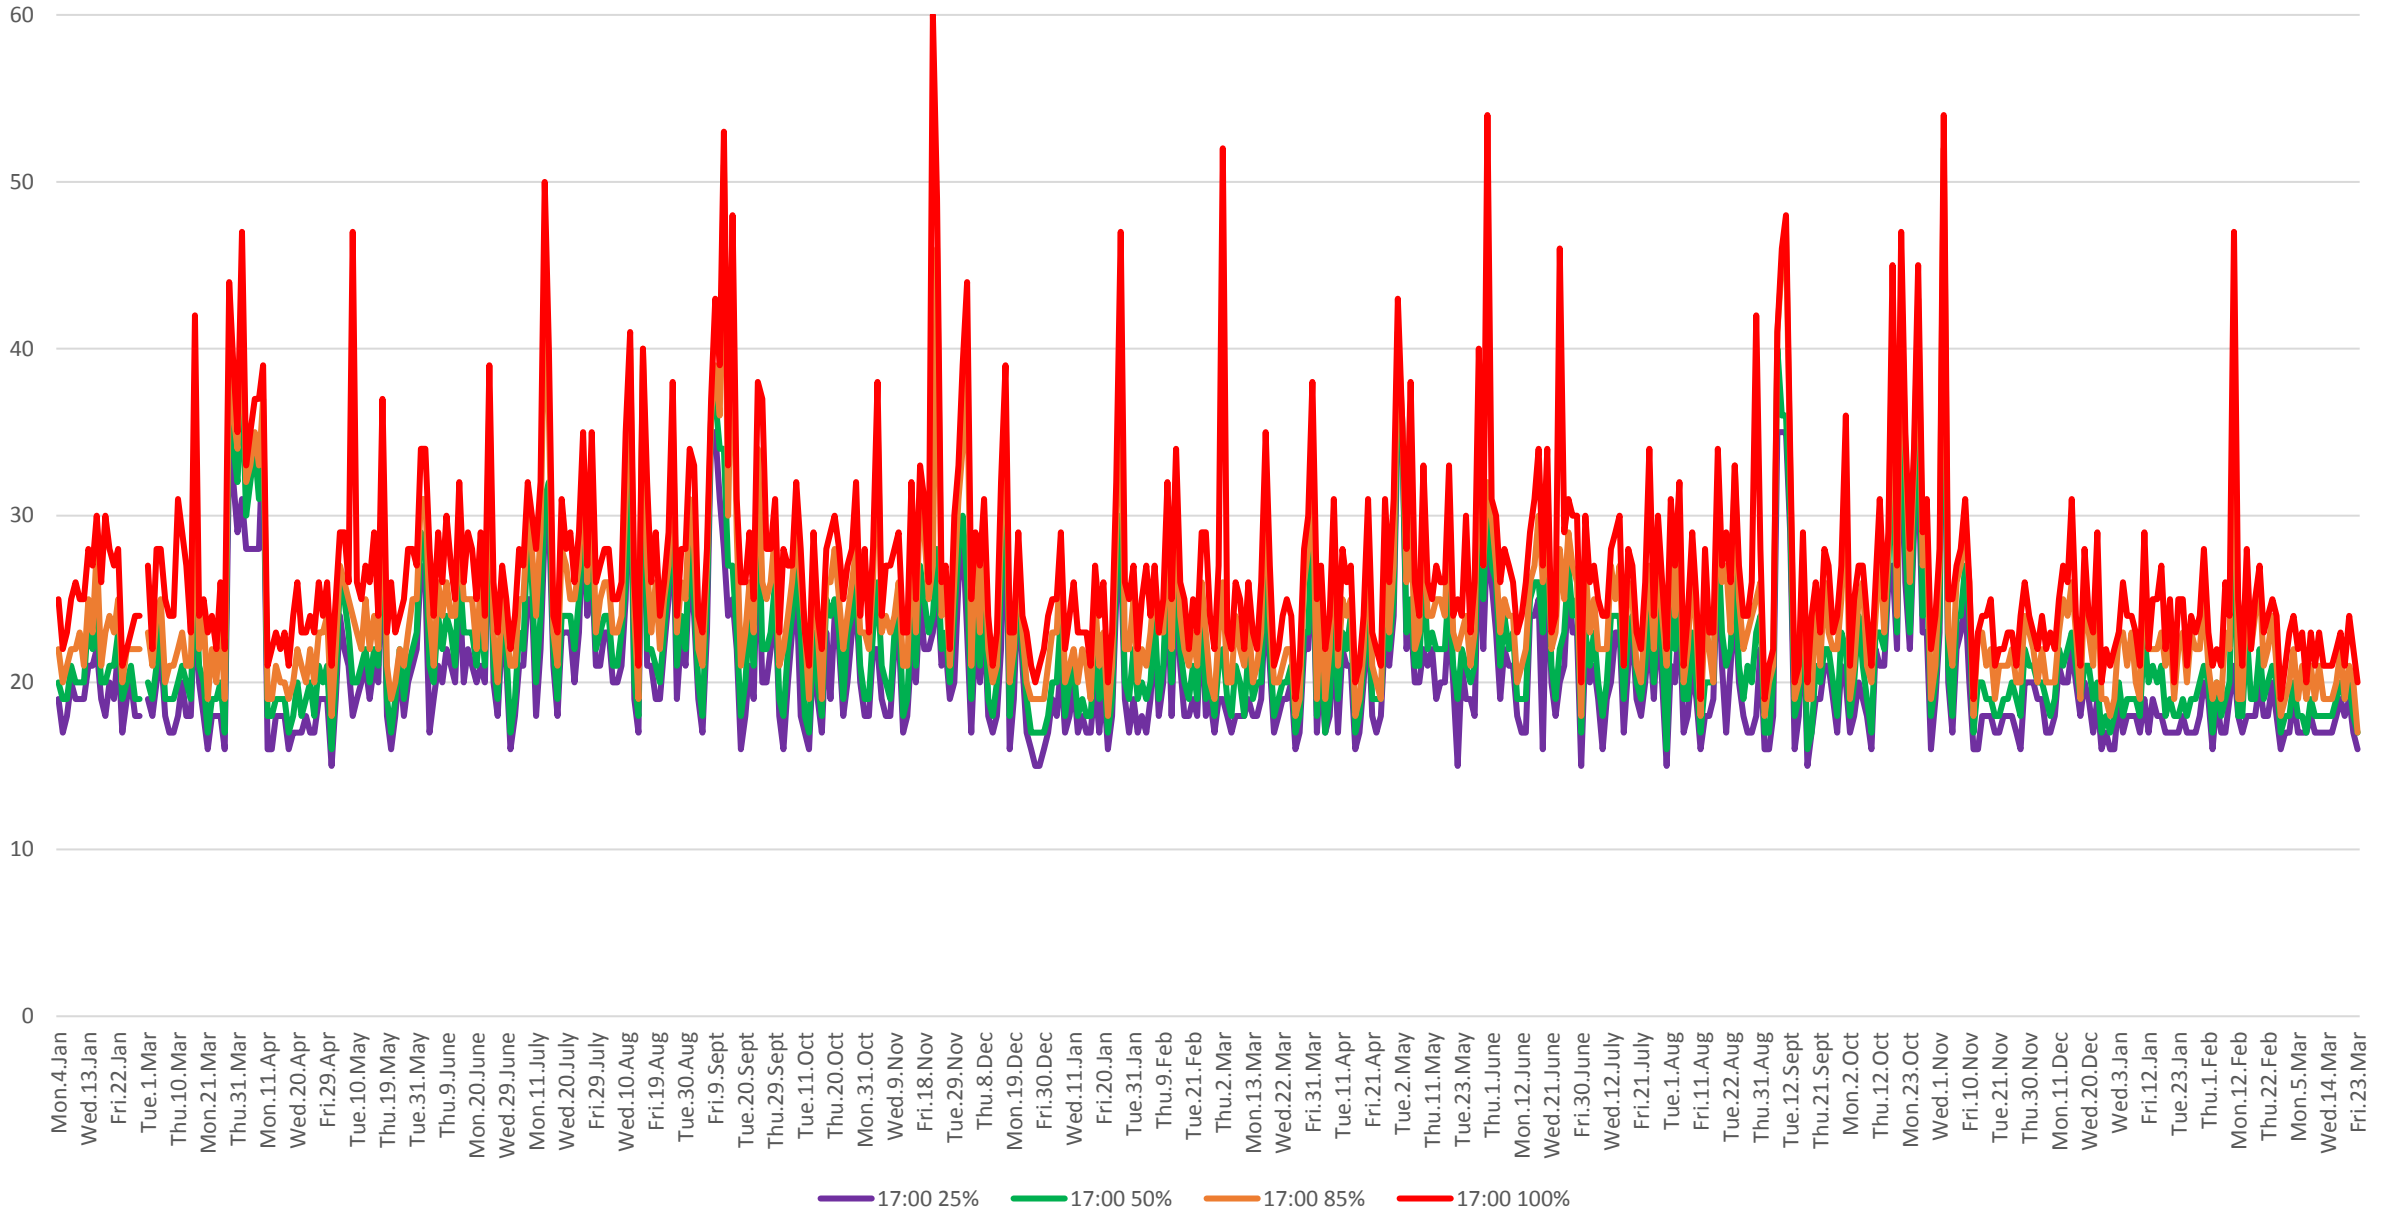

504 King Link Times From Jarvis To Bathurst Westbound From Jan 2016 To Mar 2018 8:00 to 9:00 am Weekdays

504 King Link Times From Jarvis To Bathurst Westbound From Jan 2016 To Mar 2018 1:00 to 2:00 pm Weekdays

504 King Link Times From Jarvis To Bathurst Westbound From Jan 2016 To Mar 2018 5:00 to 6:00 pm Weekdays

504 King Link Times From Jarvis To Bathurst Westbound From Jan 2016 To Mar 2018 8:00 to 9:00 pm Weekdays

504 King Link Times From Jarvis To Bathurst Westbound From Jan 2016 To Mar 2018 11:00 pm to 12:00 mn Weekdays