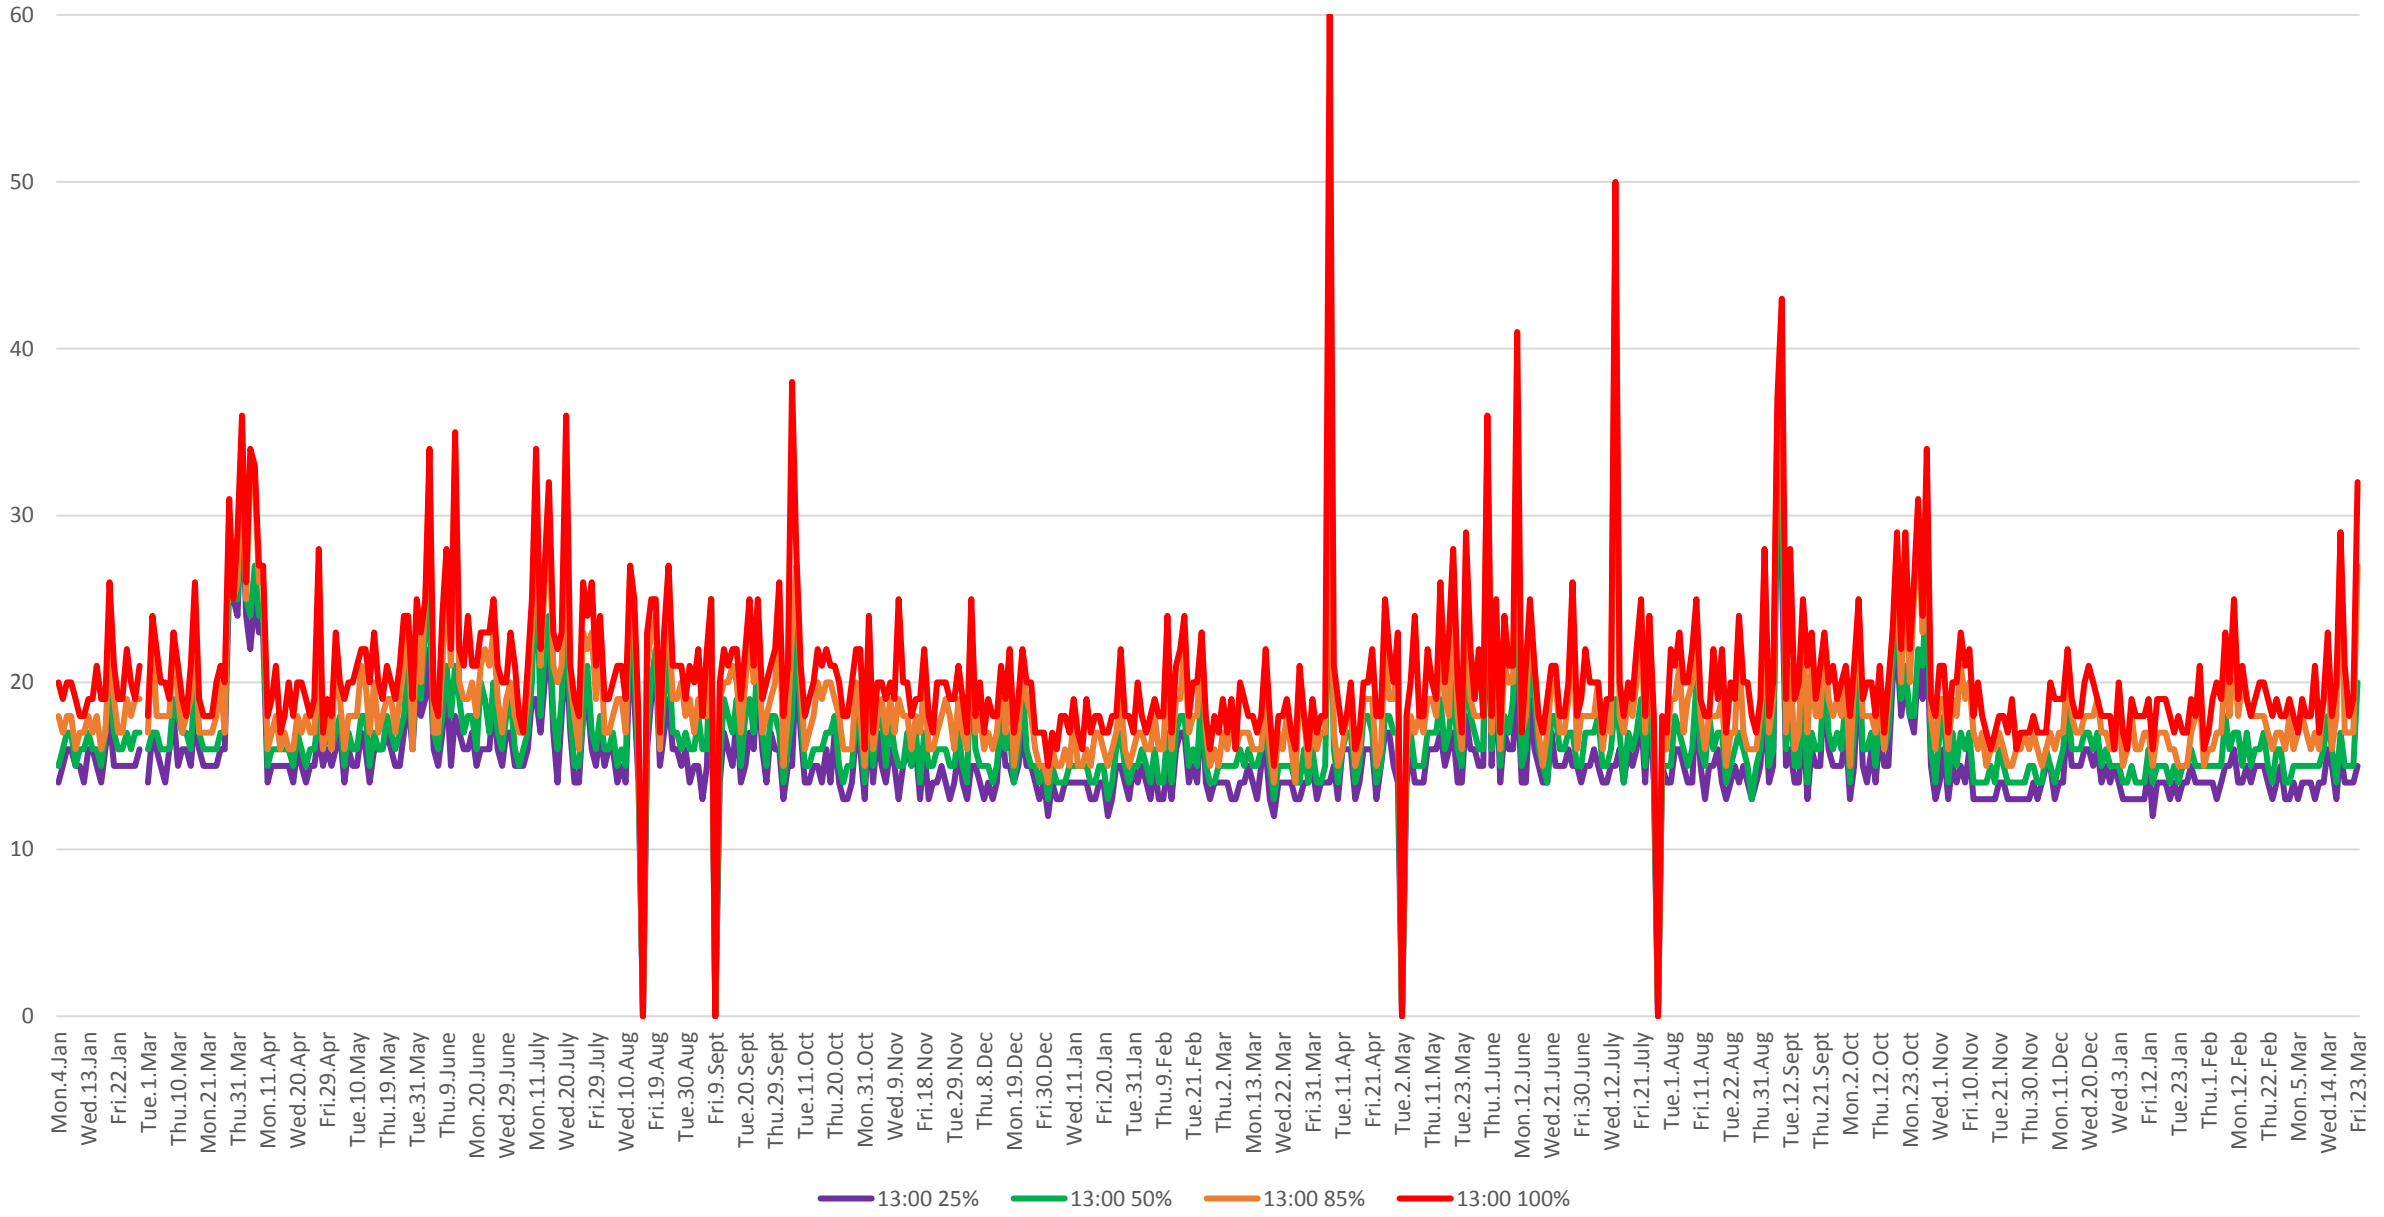

504 King Link Times From Jarvis To Bathurst Westbound From Jan 2016 To Mar 2018 8:00 to 9:00 am Weekdays

504 King Link Times From Jarvis To Bathurst Westbound From Jan 2016 To Mar 2018 1:00 to 2:00 pm Weekdays

504 King Link Times From Jarvis To Bathurst Westbound From Jan 2016 To Mar 2018 5:00 to 6:00 pm Weekdays

504 King Link Times From Jarvis To Bathurst Westbound From Jan 2016 To Mar 2018 8:00 to 9:00 pm Weekdays

504 King Link Times From Jarvis To Bathurst Westbound From Jan 2016 To Mar 2018 11:00 pm to 12:00 mn Weekdays