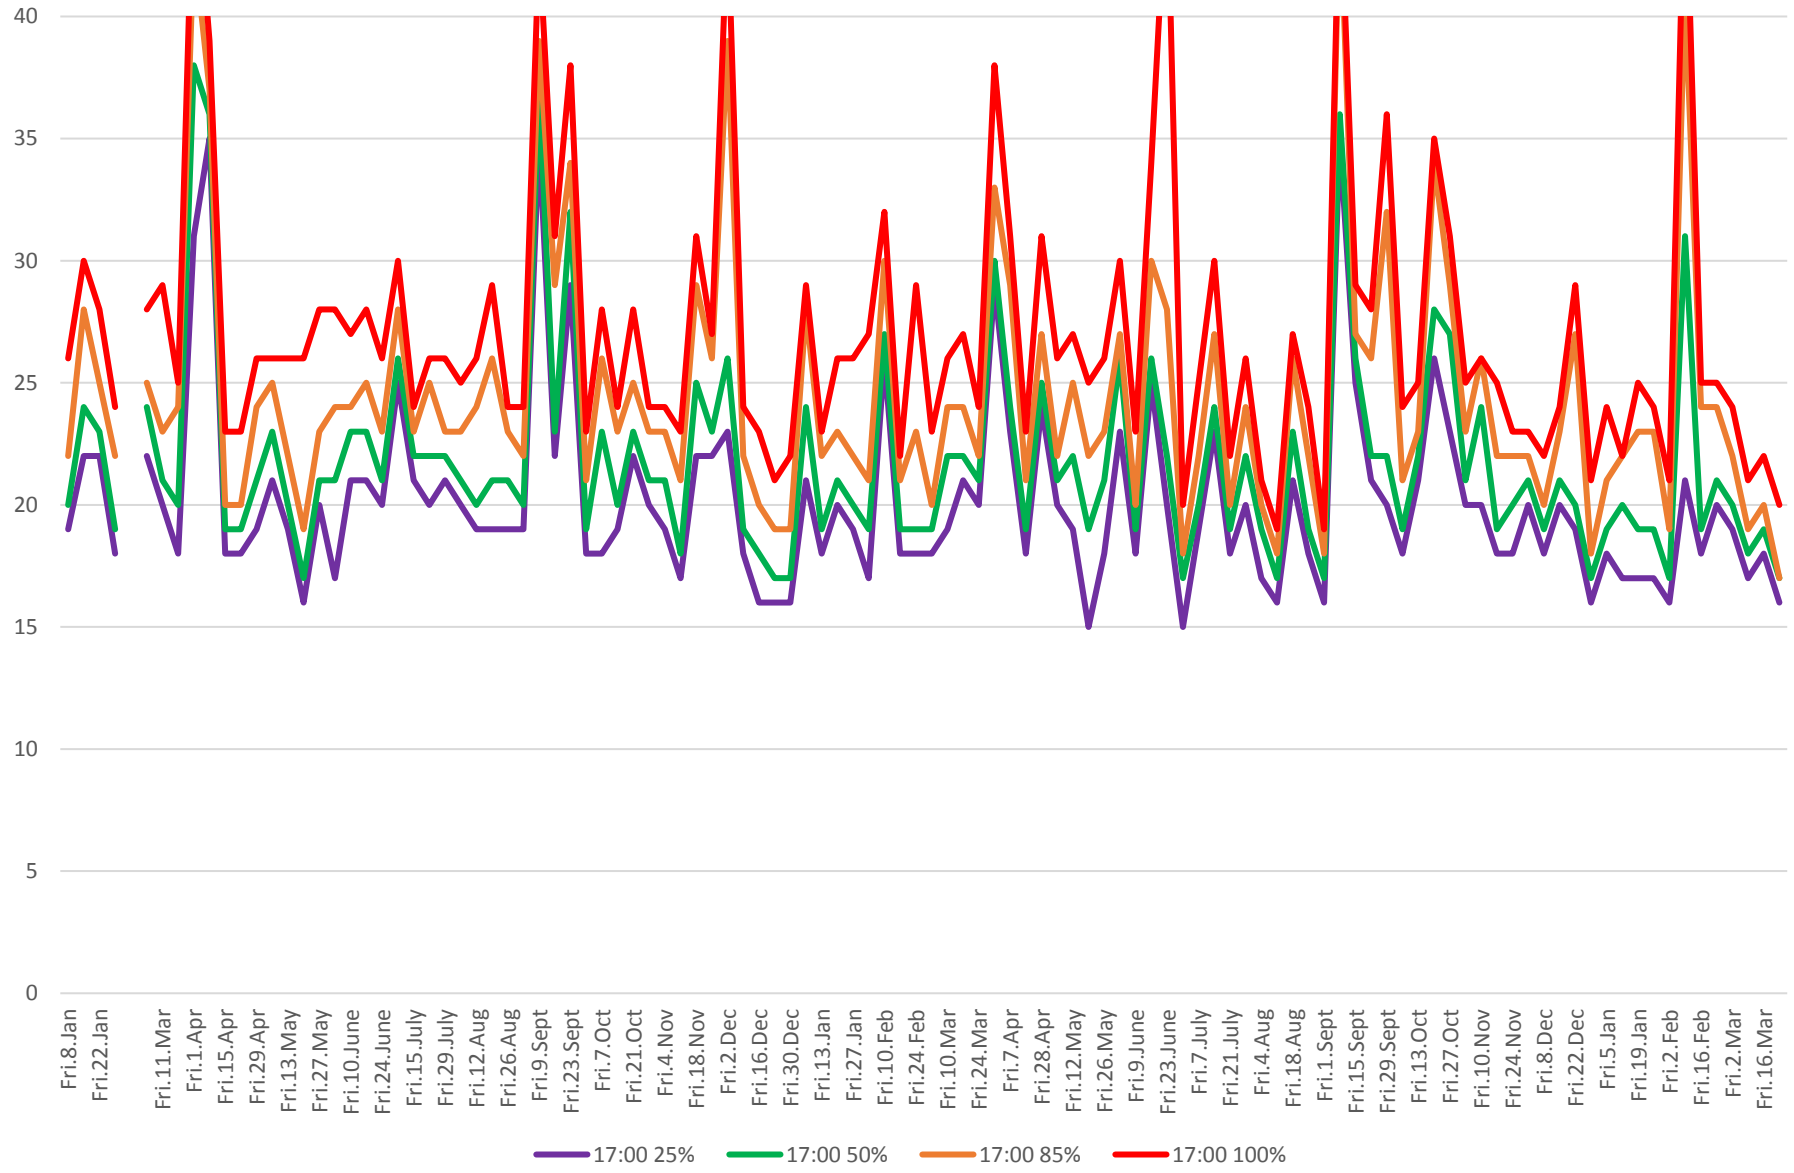

504 King Link Times From Jarvis To Bathurst Westbound From Jan 2016 To Mar 2018 5:00 to 6:00 pm Saturdays

504 King Link Times From Jarvis To Bathurst Westbound From Jan 2016 To Mar 2018 5:00 to 6:00 pm Fridays