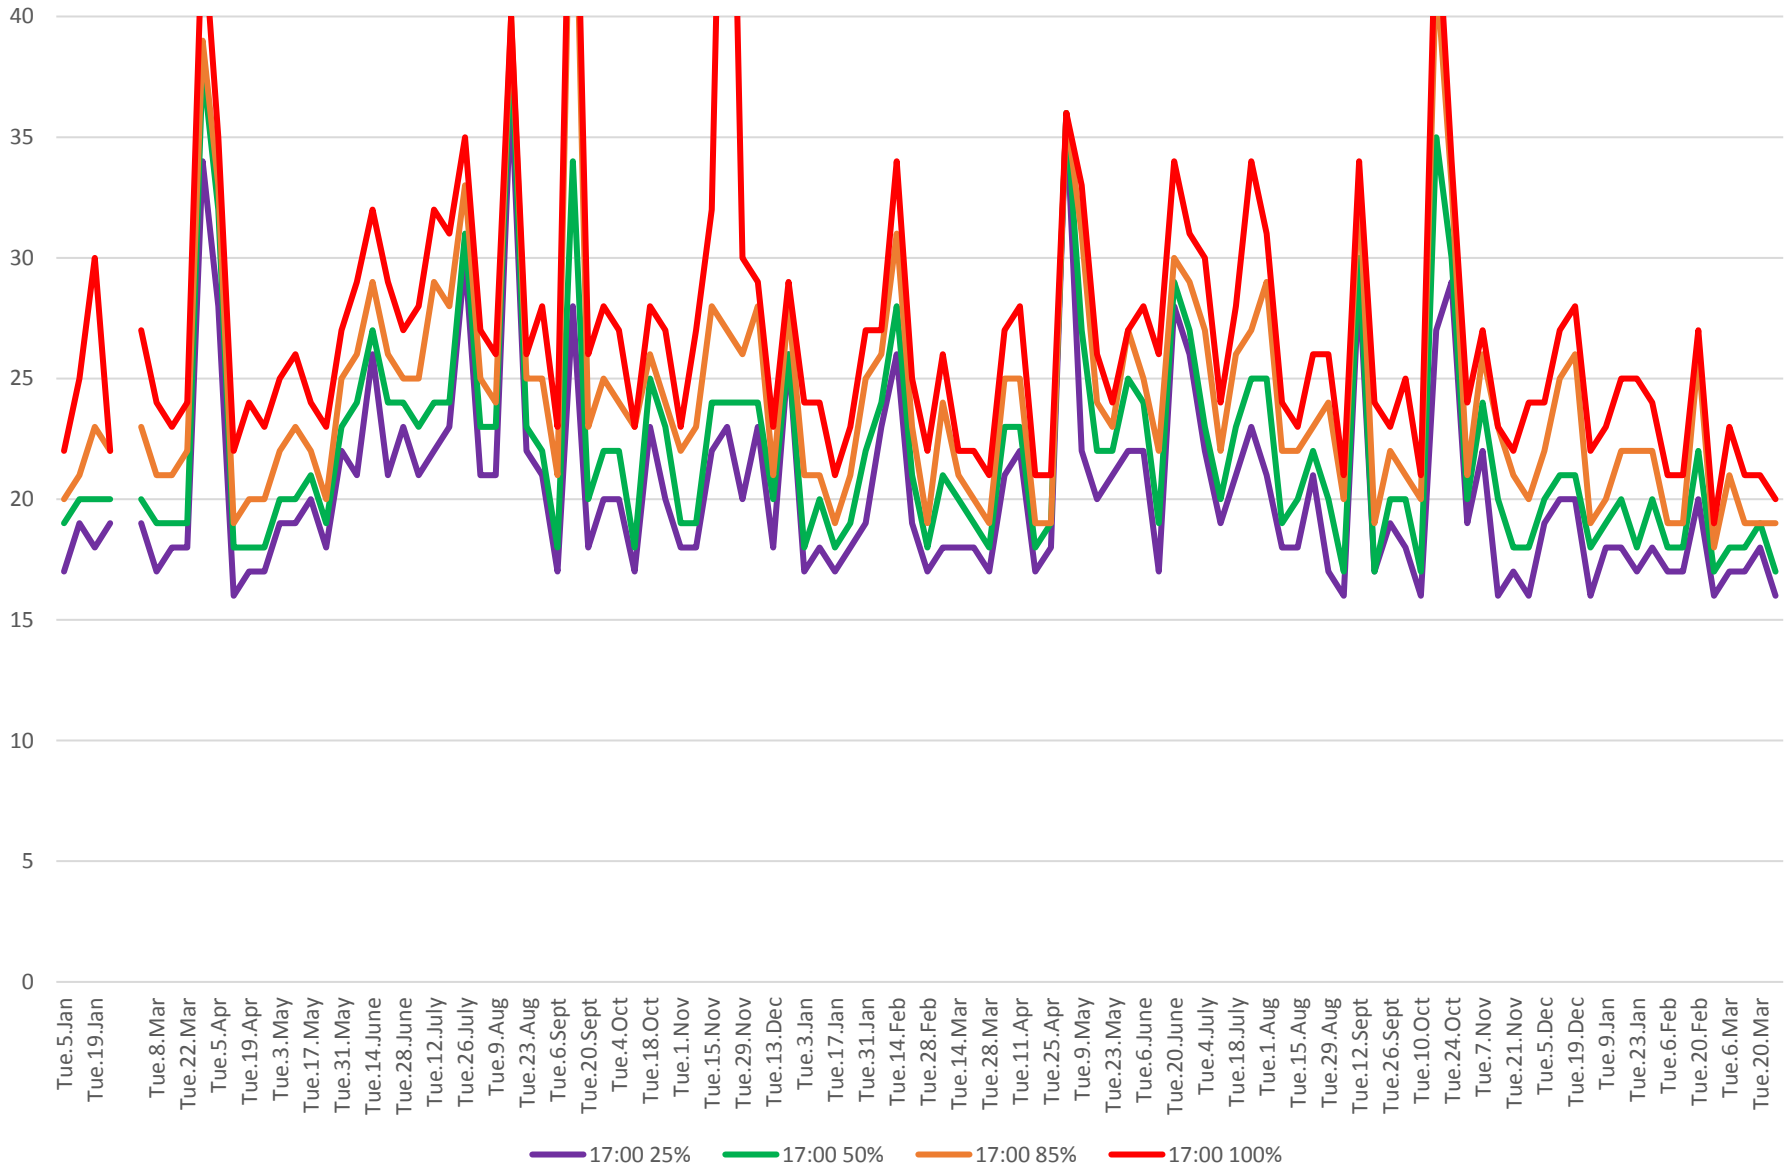

## 504 King Link Times From Jarvis To Bathurst Westbound From Jan 2016 To Mar 2018 8:00 to 9:00 am Saturdays

# 504 King Link Times From Jarvis To Bathurst Westbound From Jan 2016 To Mar 2018 8:00 to 9:00 am Sundays

### 504 King Link Times From Jarvis To Bathurst Westbound From Jan 2016 To Mar 2018 5:00 to 6:00 pm Mondays

### 504 King Link Times From Jarvis To Bathurst Westbound From Jan 2016 To Mar 2018 5:00 to 6:00 pm Tuesdays