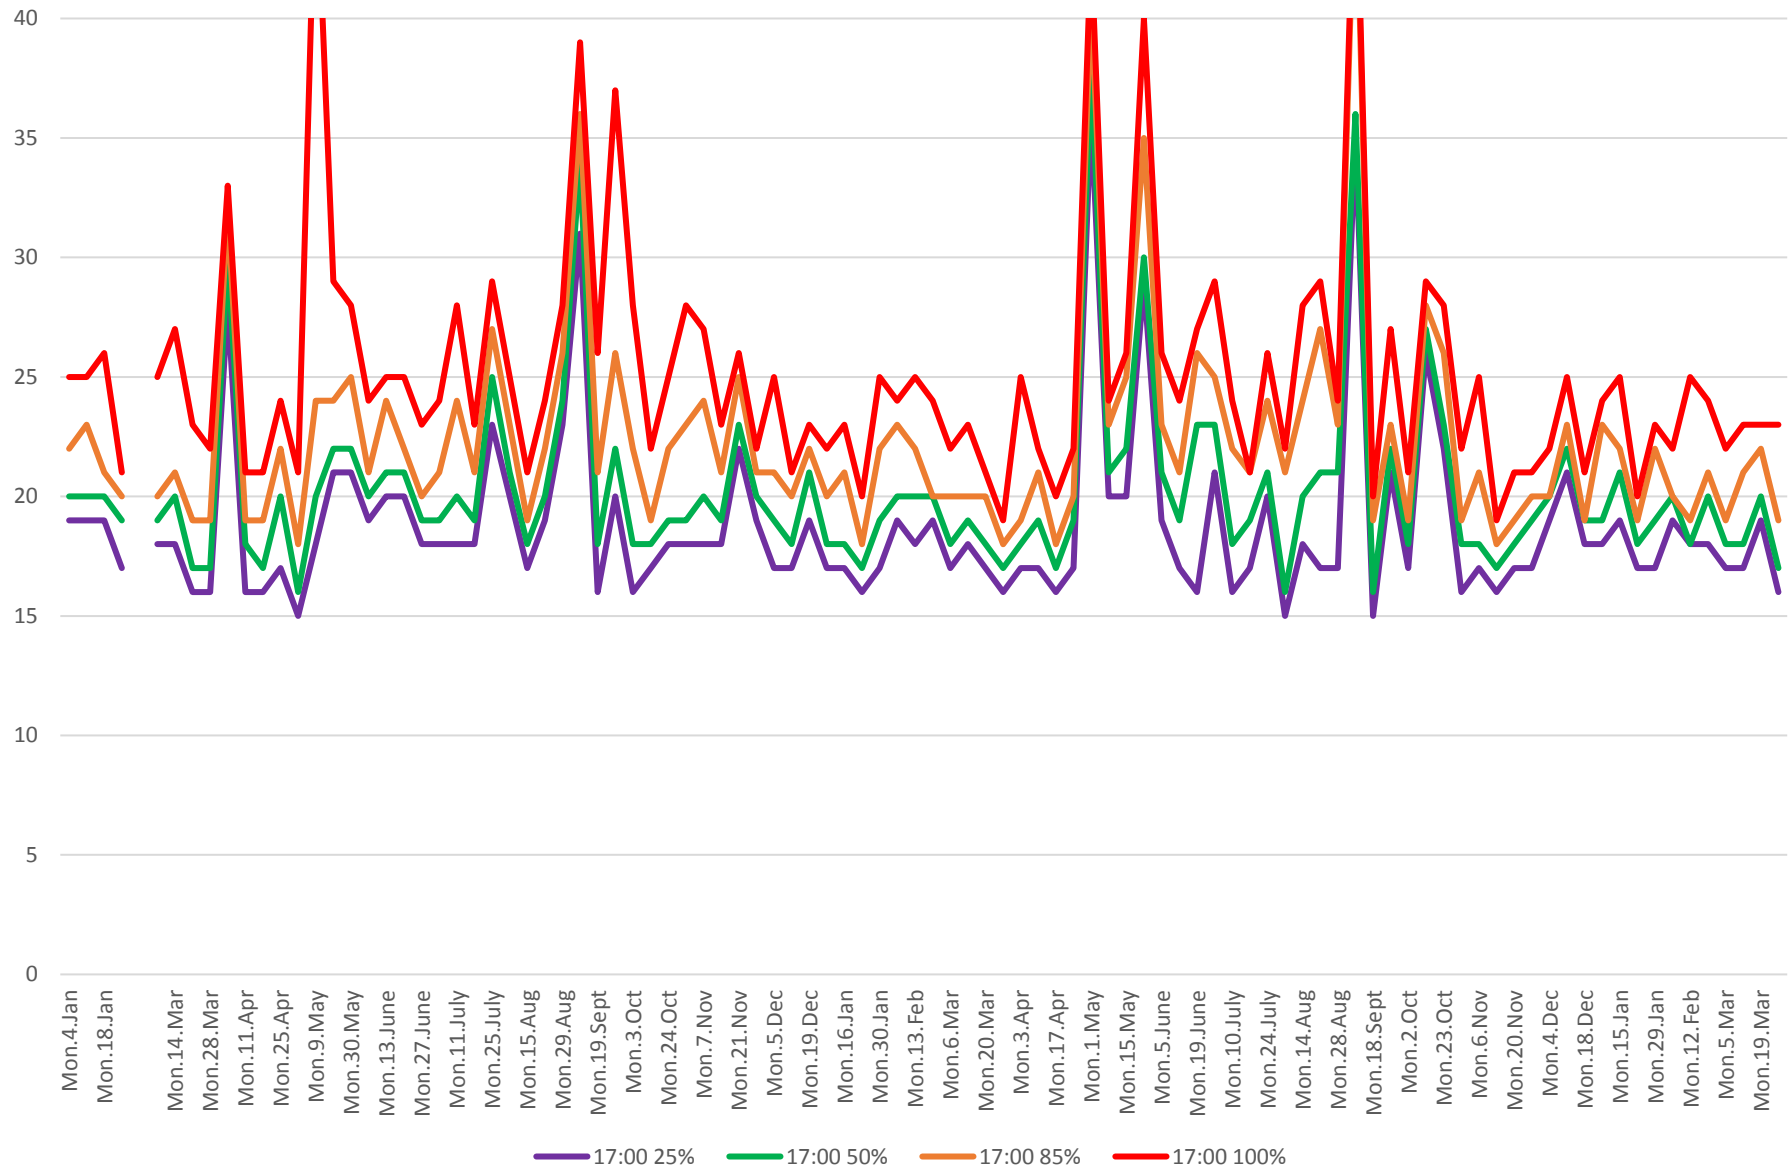

504 King Link Times From Jarvis To Bathurst Westbound From Jan 2016 To Mar 2018 5:00 to 6:00 pm Mondays