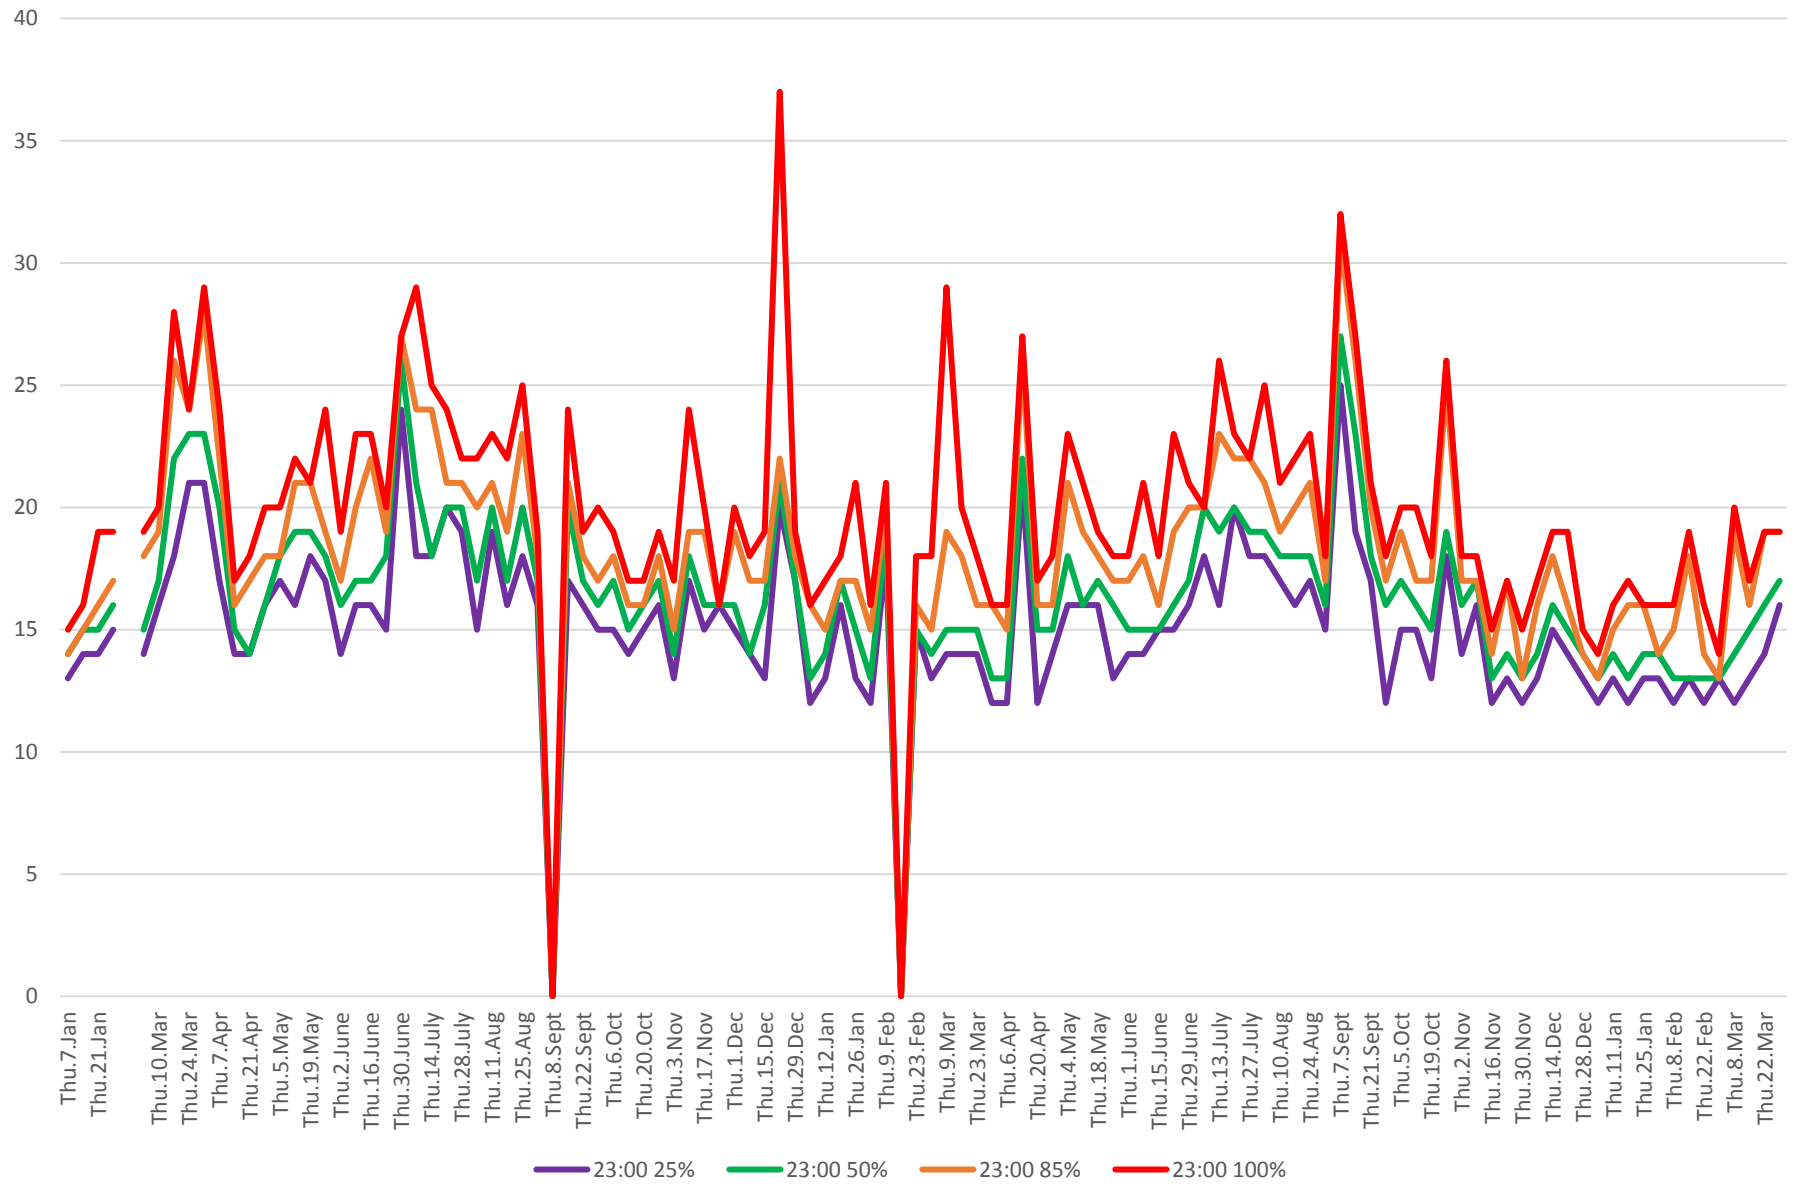

## 504 King Link Times From Jarvis To Bathurst Westbound From Jan 2016 To Mar 2018 5:00 to 6:00 pm Sundays

504 King Link Times From Jarvis To Bathurst Westbound From Jan 2016 To Mar 2018 11:00 pm to 12:00 mn  
Mondays

504 King Link Times From Jarvis To Bathurst Westbound From Jan 2016 To Mar 2018 11:00 pm to 12:00 mn  
Tuesdays

504 King Link Times From Jarvis To Bathurst Westbound From Jan 2016 To Mar 2018 11:00 pm to 12:00 mn  
Wednesdays

504 King Link Times From Jarvis To Bathurst Westbound From Jan 2016 To Mar 2018 11:00 pm to 12:00 mn  
Thursdays

504 King Link Times From Jarvis To Bathurst Westbound From Jan 2016 To Mar 2018 11:00 pm to 12:00 mn  
Fridays

504 King Link Times From Jarvis To Bathurst Westbound From Jan 2016 To Mar 2018 11:00 pm to 12:00 mn  
 Saturdays

504 King Link Times From Jarvis To Bathurst Westbound From Jan 2016 To Mar 2018 11:00 pm to 12:00 mn  
Sundays