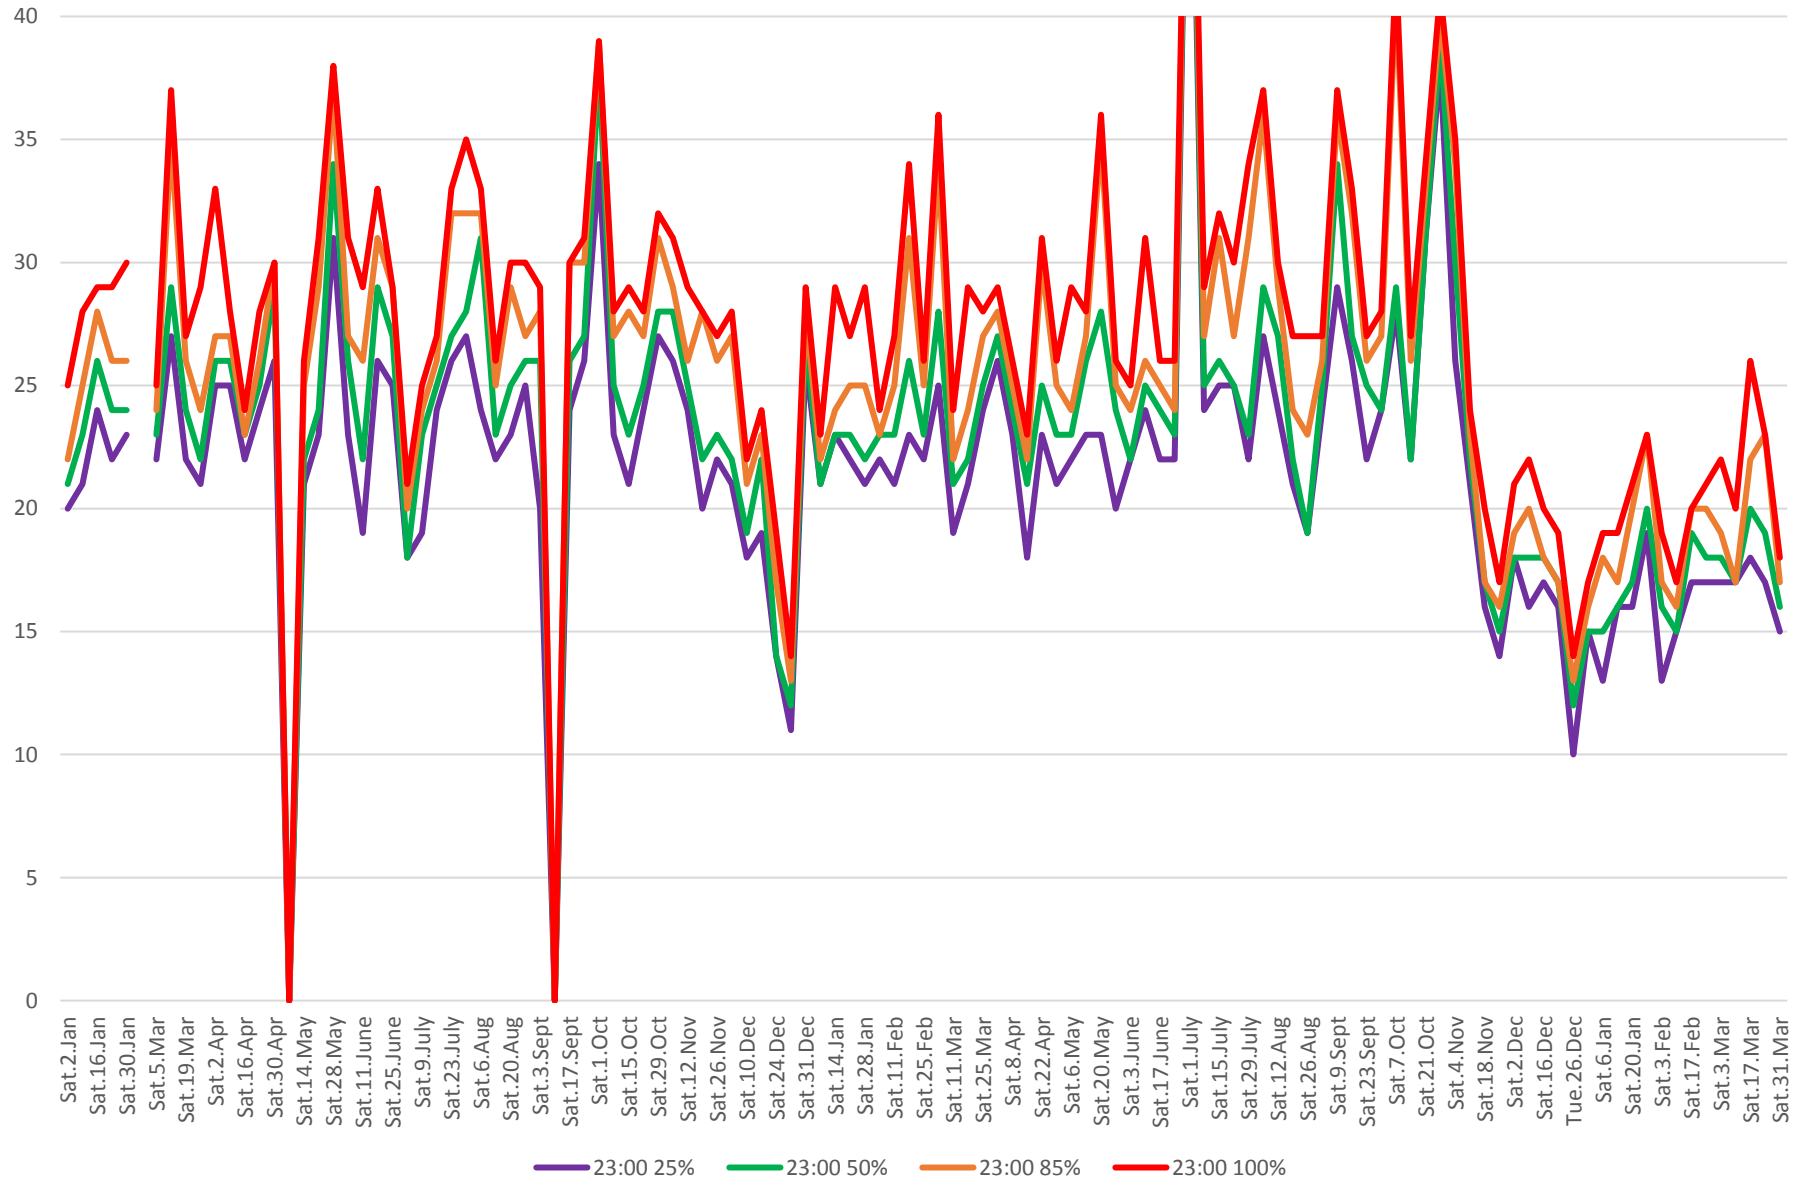

## 504 King Link Times From Jarvis To Bathurst Westbound From Jan 2016 To Mar 2018 5:00 to 6:00 pm Sundays

504 King Link Times From Jarvis To Bathurst Westbound From Jan 2016 To Mar 2018 11:00 pm to 12:00 mn  
Mondays

504 King Link Times From Jarvis To Bathurst Westbound From Jan 2016 To Mar 2018 11:00 pm to 12:00 mn  
Tuesdays

504 King Link Times From Jarvis To Bathurst Westbound From Jan 2016 To Mar 2018 11:00 pm to 12:00 mn  
Wednesdays

504 King Link Times From Jarvis To Bathurst Westbound From Jan 2016 To Mar 2018 11:00 pm to 12:00 mn  
Thursdays

504 King Link Times From Jarvis To Bathurst Westbound From Jan 2016 To Mar 2018 11:00 pm to 12:00 mn  
Fridays

504 King Link Times From Jarvis To Bathurst Westbound From Jan 2016 To Mar 2018 11:00 pm to 12:00 mn  
 Saturdays

504 King Link Times From Jarvis To Bathurst Westbound From Jan 2016 To Mar 2018 11:00 pm to 12:00 mn  
Sundays