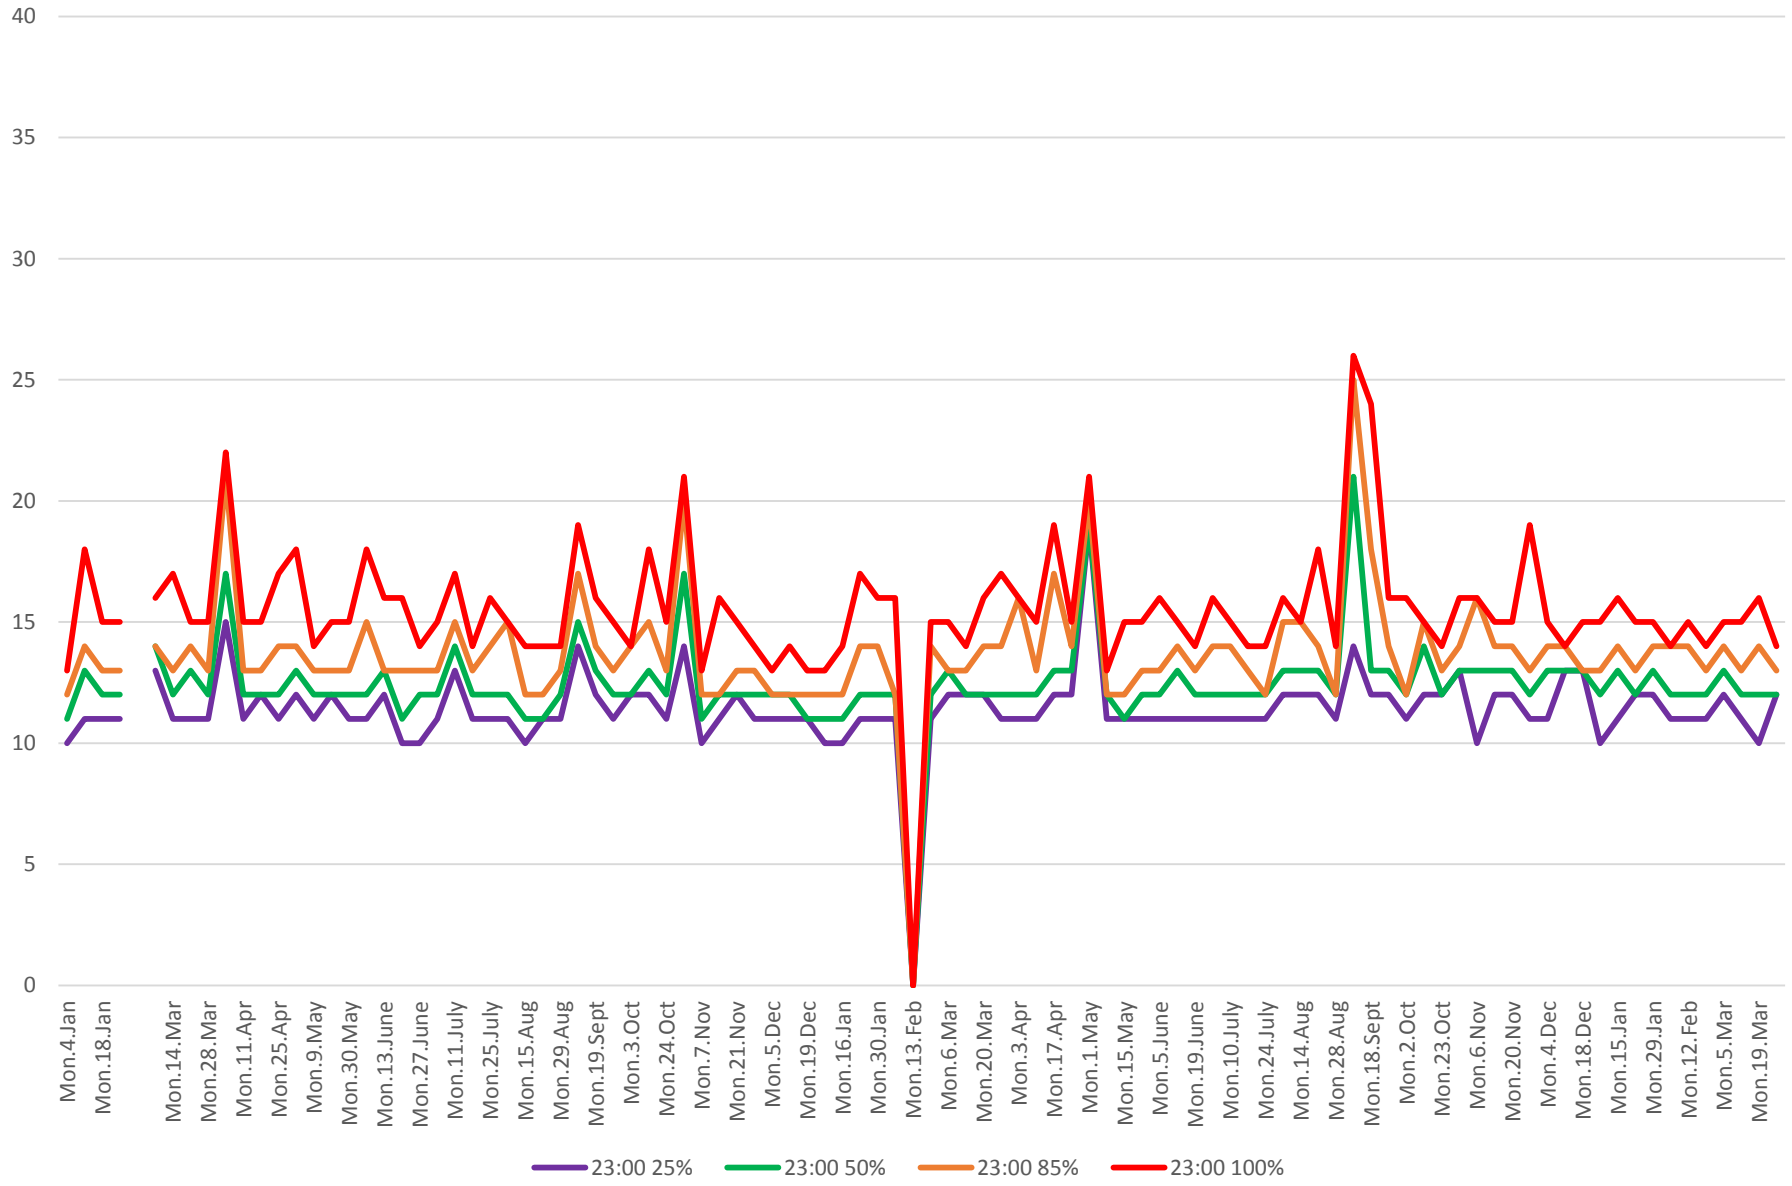

## 504 King Link Times From Jarvis To Bathurst Westbound From Jan 2016 To Mar 2018 5:00 to 6:00 pm Thursdays

### 504 King Link Times From Jarvis To Bathurst Westbound From Jan 2016 To Mar 2018 5:00 to 6:00 pm Fridays

504 King Link Times From Jarvis To Bathurst Westbound From Jan 2016 To Mar 2018 5:00 to 6:00 pm Saturdays

## 504 King Link Times From Jarvis To Bathurst Westbound From Jan 2016 To Mar 2018 5:00 to 6:00 pm Sundays

504 King Link Times From Jarvis To Bathurst Westbound From Jan 2016 To Mar 2018 11:00 pm to 12:00 mn  
Mondays

504 King Link Times From Jarvis To Bathurst Westbound From Jan 2016 To Mar 2018 11:00 pm to 12:00 mn  
Tuesdays

504 King Link Times From Jarvis To Bathurst Westbound From Jan 2016 To Mar 2018 11:00 pm to 12:00 mn  
Wednesdays