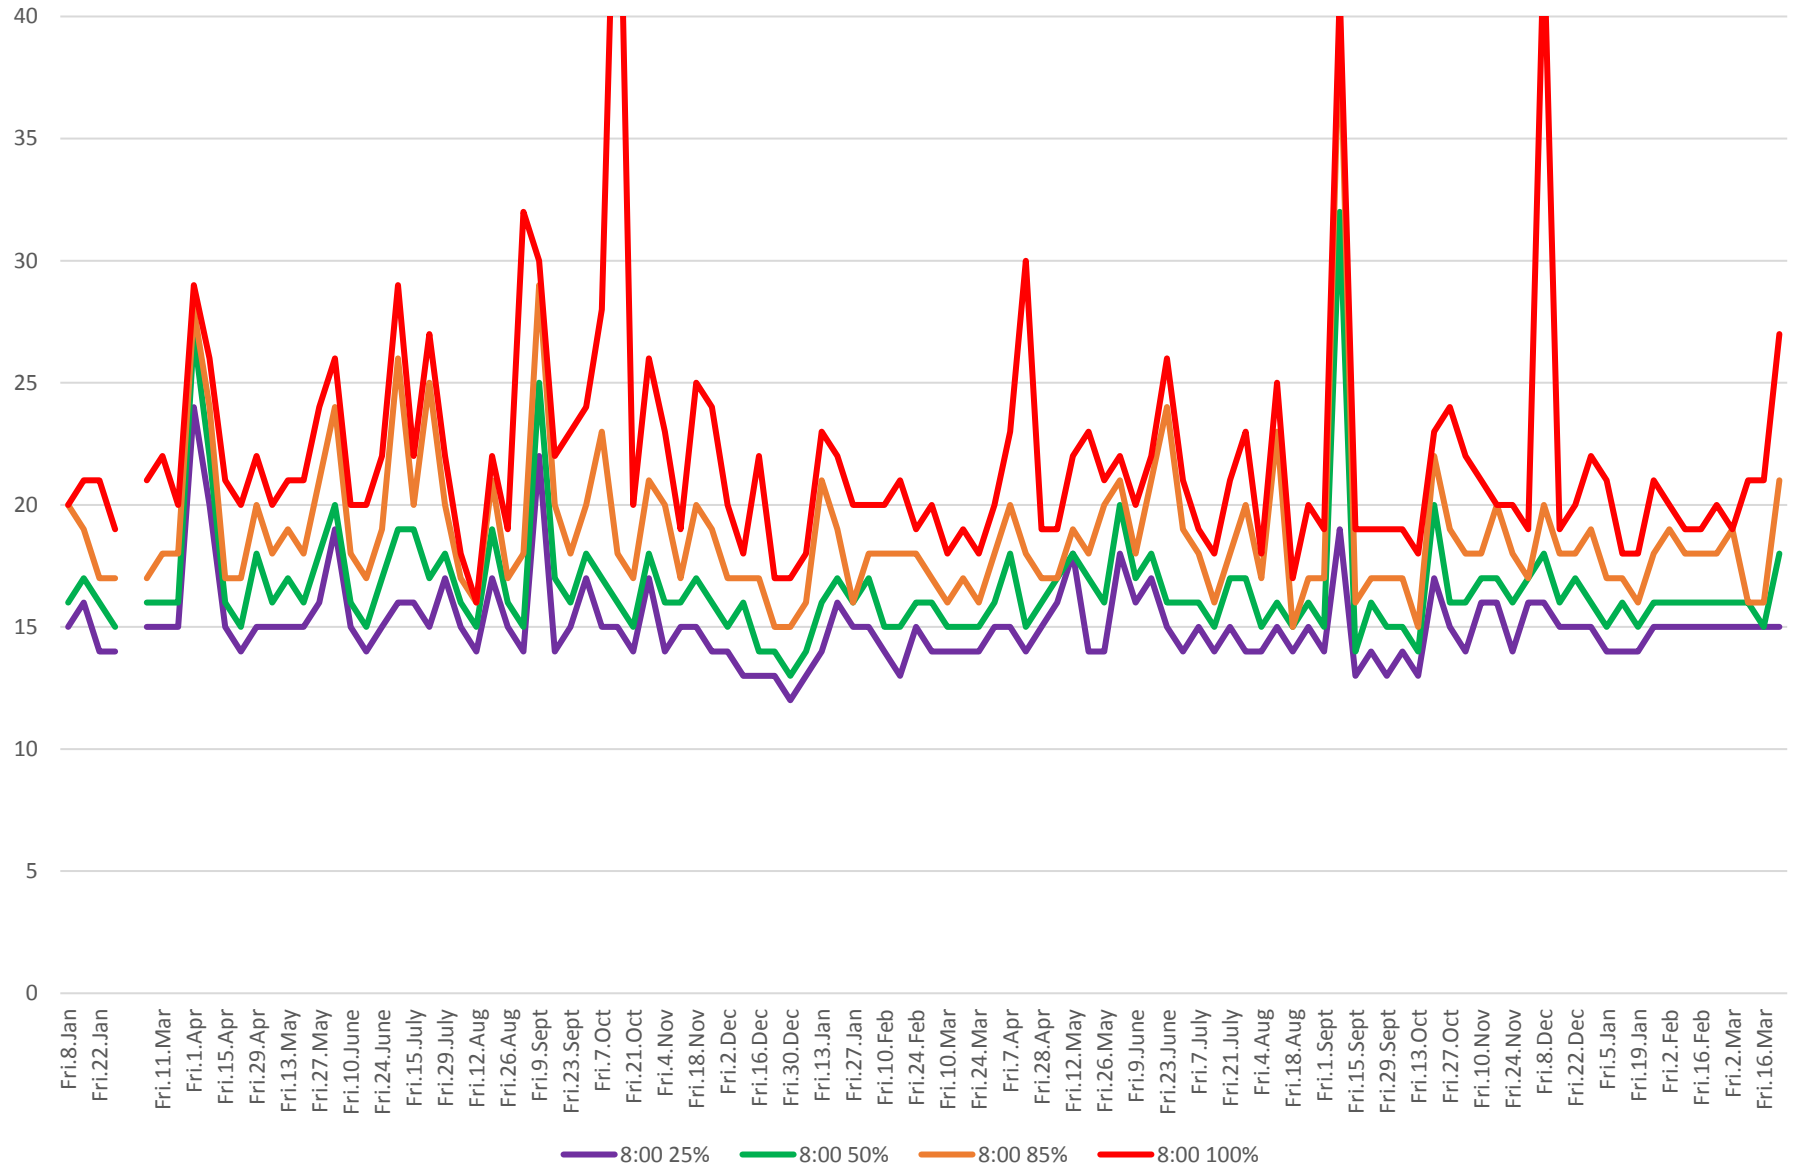

504 King Link Times From Jarvis To Bathurst Westbound From Jan 2016 To Mar 2018 8:00 to 9:00 am Fridays