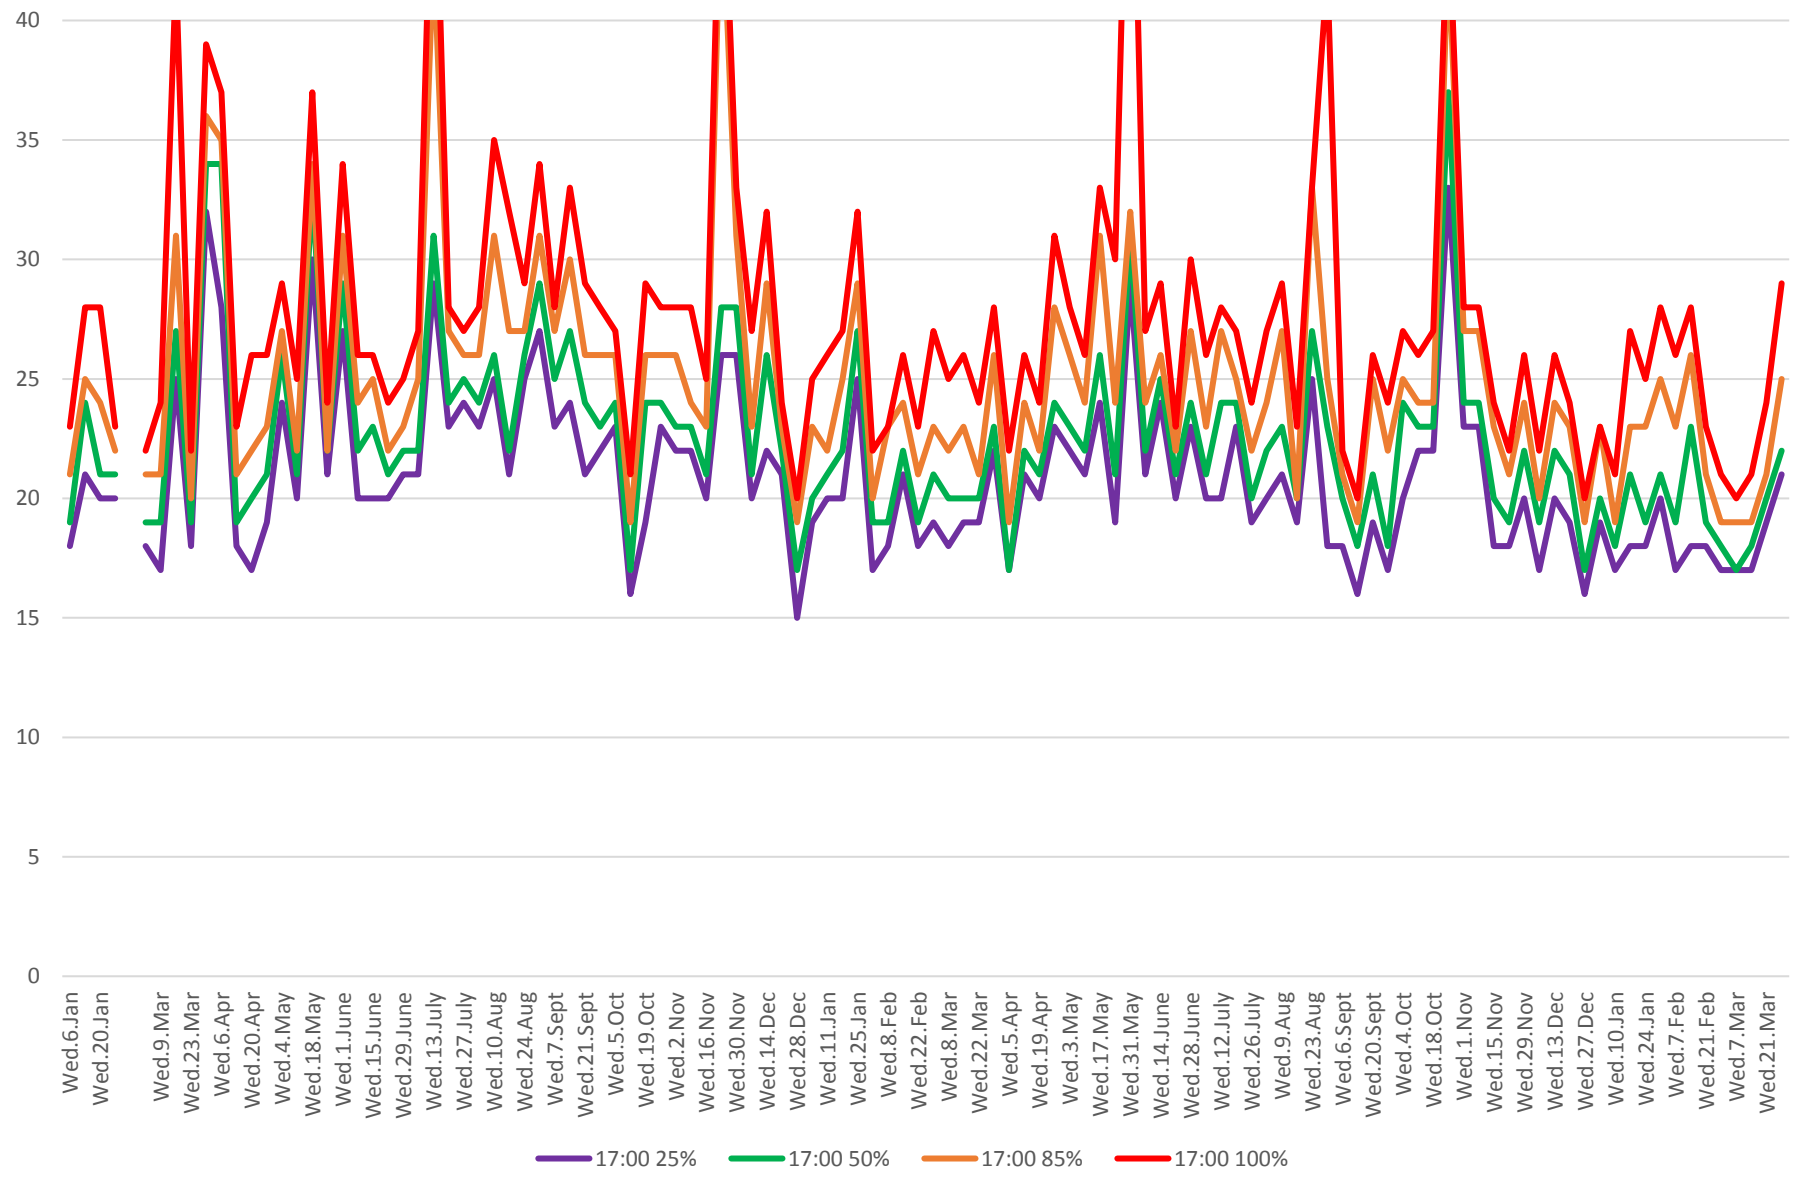

# 504 King Link Times From Jarvis To Bathurst Westbound From Jan 2016 To Mar 2018 8:00 to 9:00 am Sundays

### 504 King Link Times From Jarvis To Bathurst Westbound From Jan 2016 To Mar 2018 5:00 to 6:00 pm Mondays

### 504 King Link Times From Jarvis To Bathurst Westbound From Jan 2016 To Mar 2018 5:00 to 6:00 pm Tuesdays

### 504 King Link Times From Jarvis To Bathurst Westbound From Jan 2016 To Mar 2018 5:00 to 6:00 pm Wednesdays