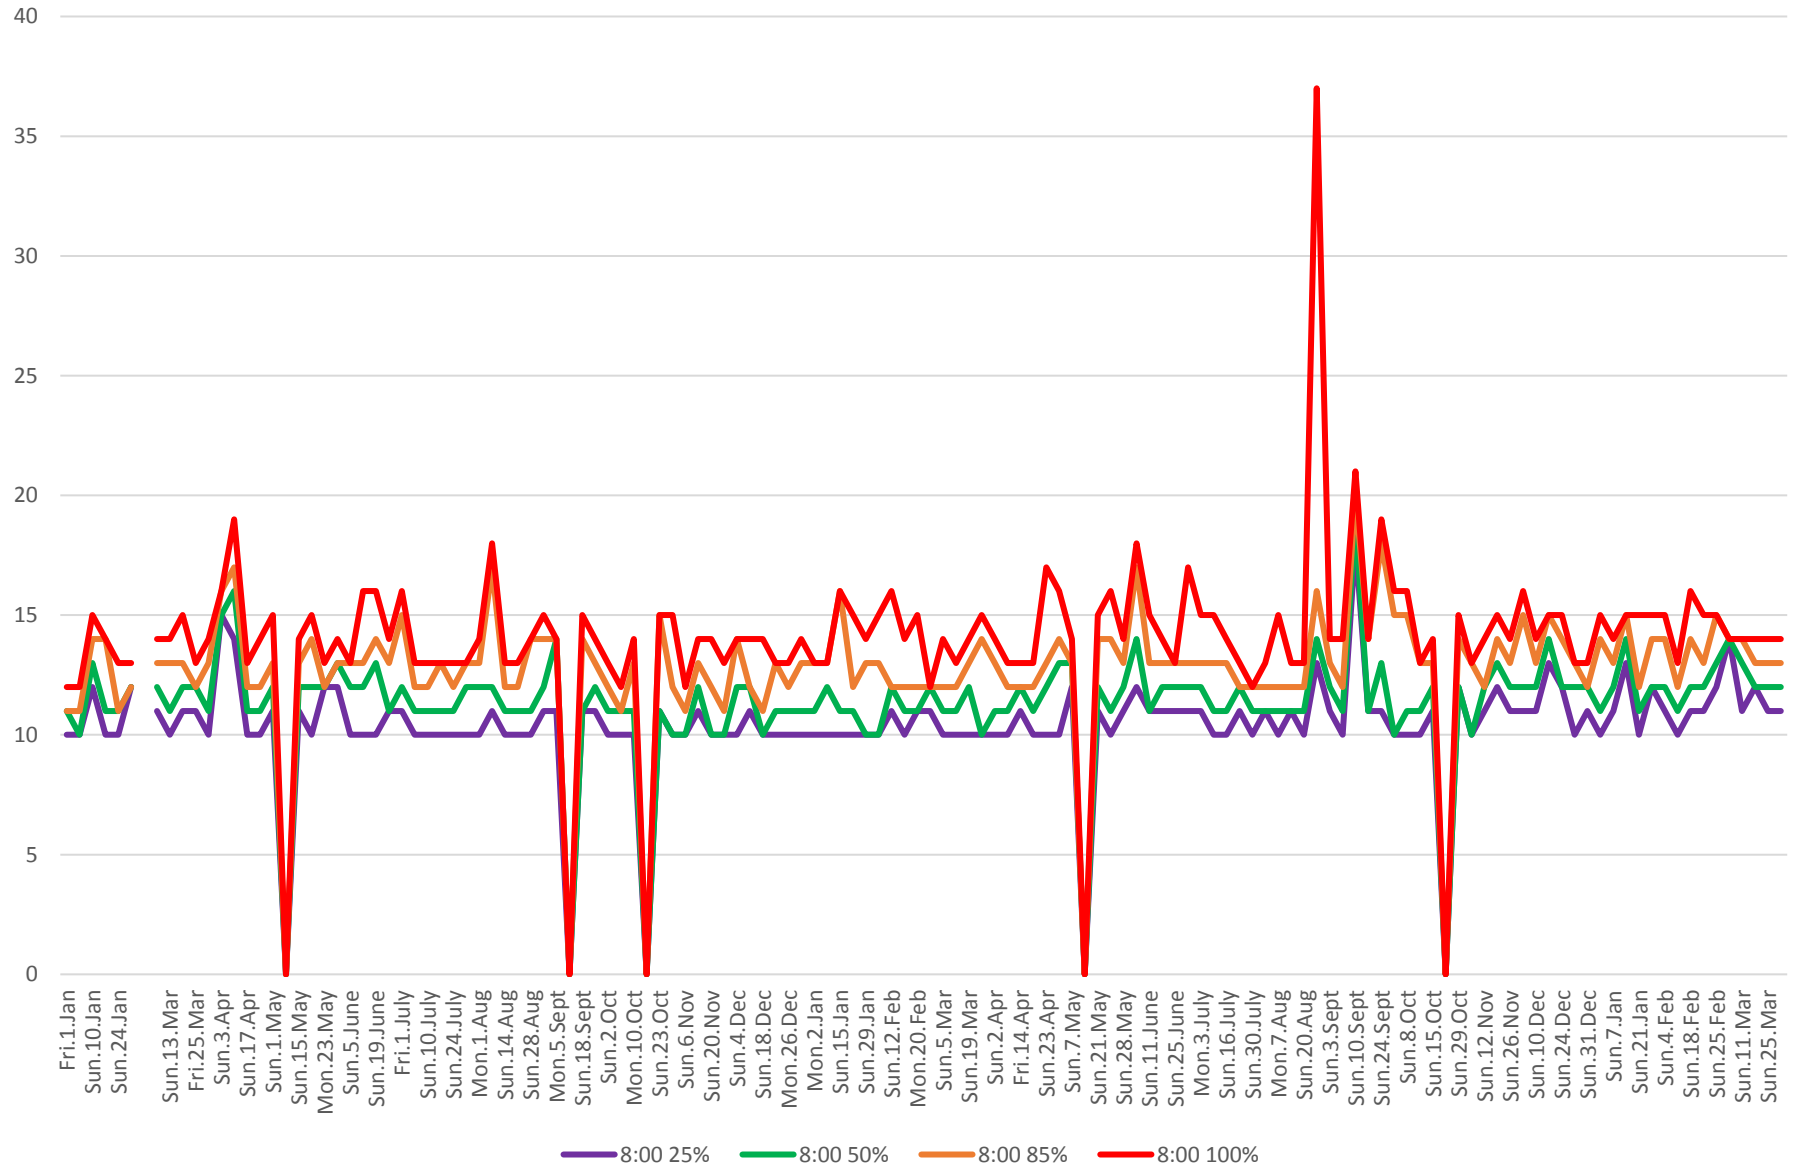

504 King Link Times From Jarvis To Bathurst Westbound From Jan 2016 To Mar 2018 8:00 to 9:00 am Sundays