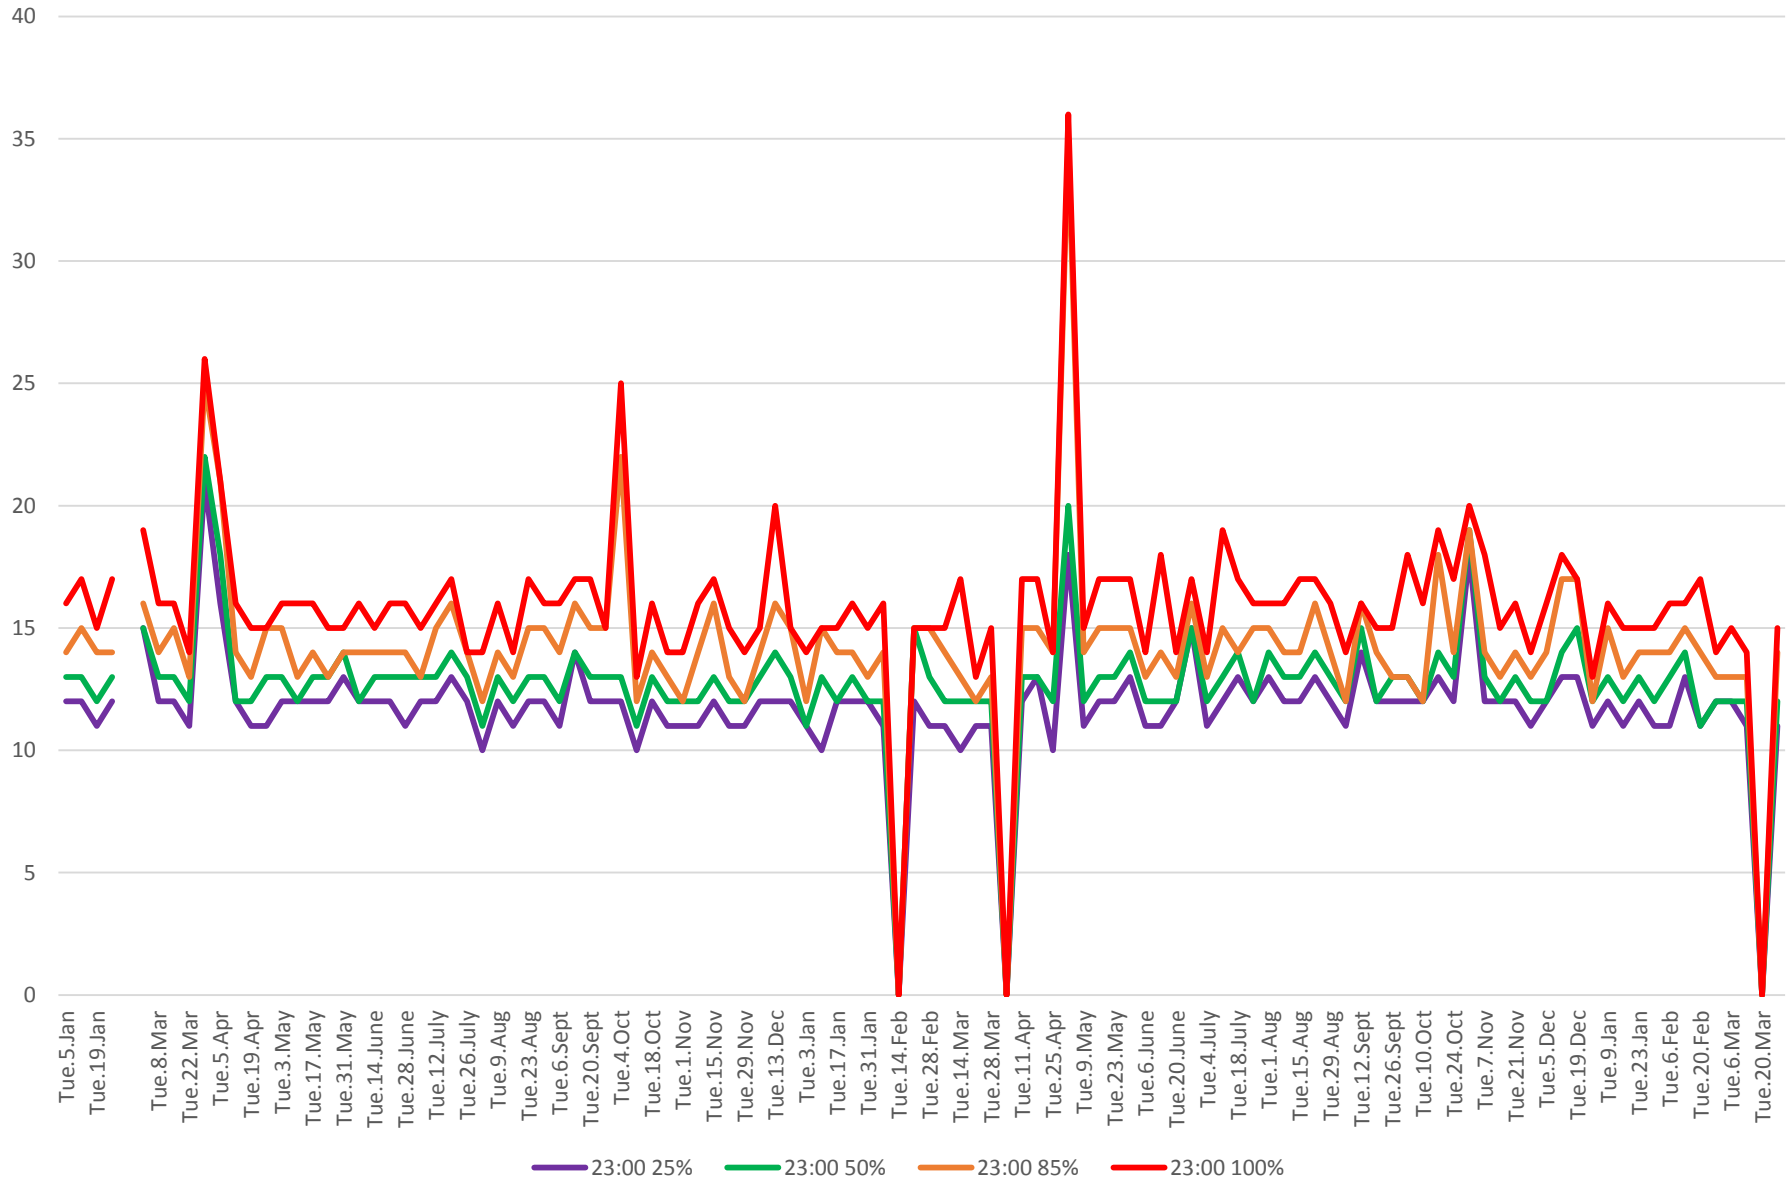

## 504 King Link Times From Jarvis To Bathurst Westbound From Jan 2016 To Mar 2018 5:00 to 6:00 pm Thursdays

### 504 King Link Times From Jarvis To Bathurst Westbound From Jan 2016 To Mar 2018 5:00 to 6:00 pm Fridays

504 King Link Times From Jarvis To Bathurst Westbound From Jan 2016 To Mar 2018 5:00 to 6:00 pm Saturdays

## 504 King Link Times From Jarvis To Bathurst Westbound From Jan 2016 To Mar 2018 5:00 to 6:00 pm Sundays

504 King Link Times From Jarvis To Bathurst Westbound From Jan 2016 To Mar 2018 11:00 pm to 12:00 mn  
Mondays

504 King Link Times From Jarvis To Bathurst Westbound From Jan 2016 To Mar 2018 11:00 pm to 12:00 mn  
Tuesdays

504 King Link Times From Jarvis To Bathurst Westbound From Jan 2016 To Mar 2018 11:00 pm to 12:00 mn  
Wednesdays