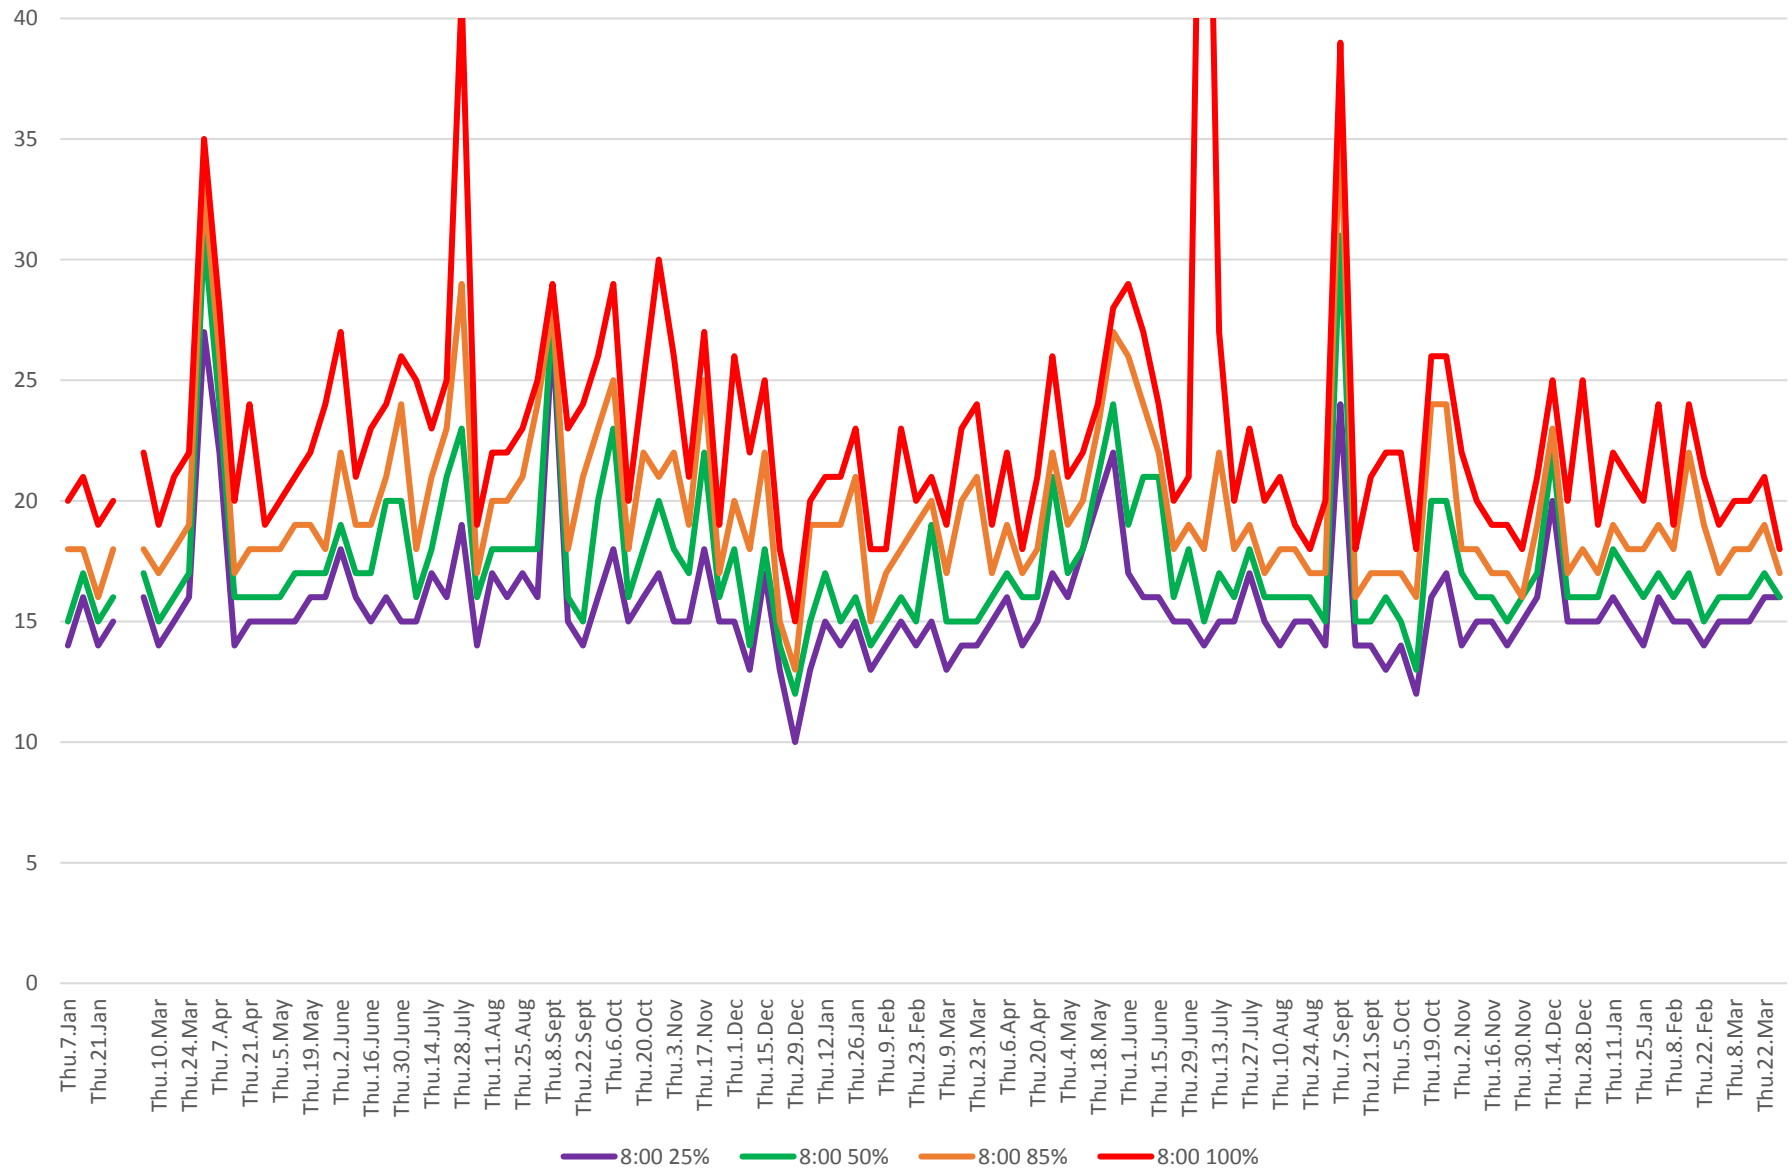

504 King Link Times From Jarvis To Bathurst Westbound From Jan 2016 To Mar 2018 8:00 to 9:00 am Thursdays