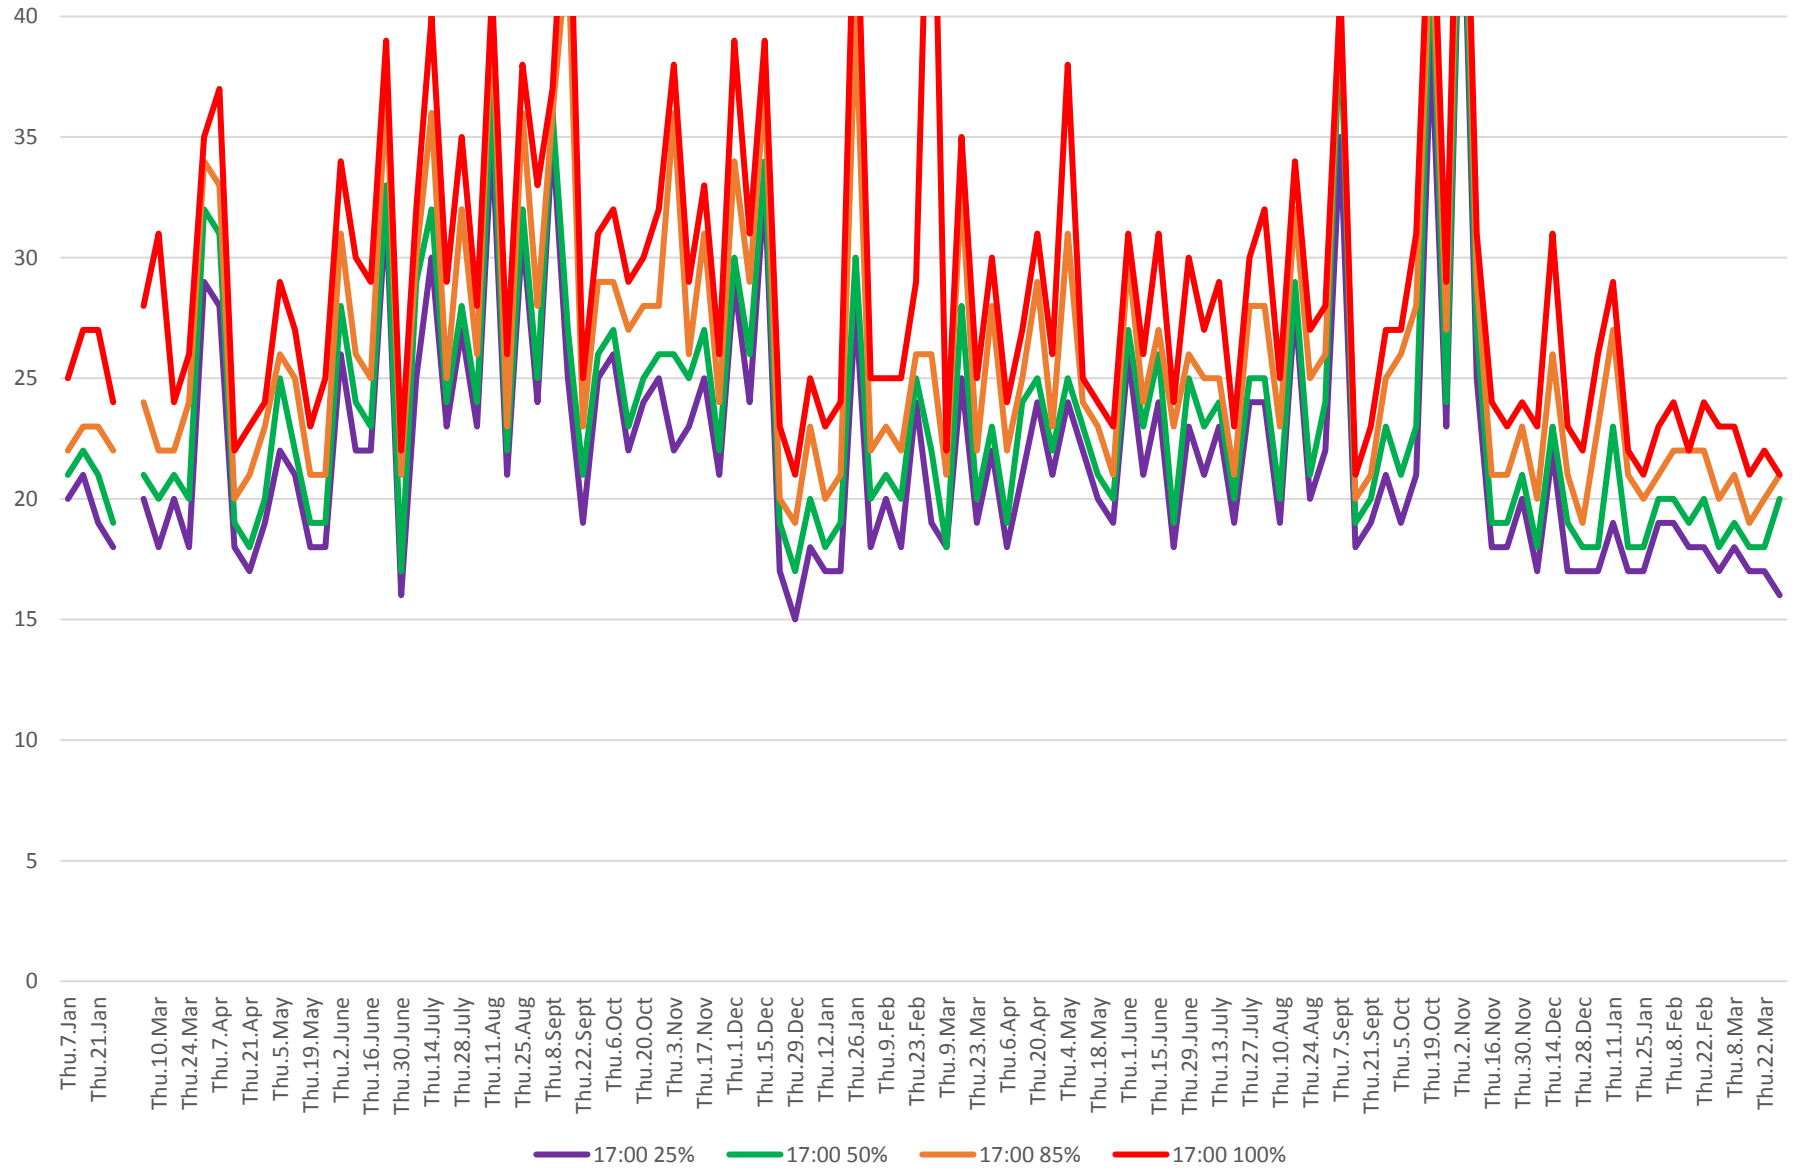

504 King Link Times From Jarvis To Bathurst Westbound From Jan 2016 To Mar 2018 5:00 to 6:00 pm Thursdays