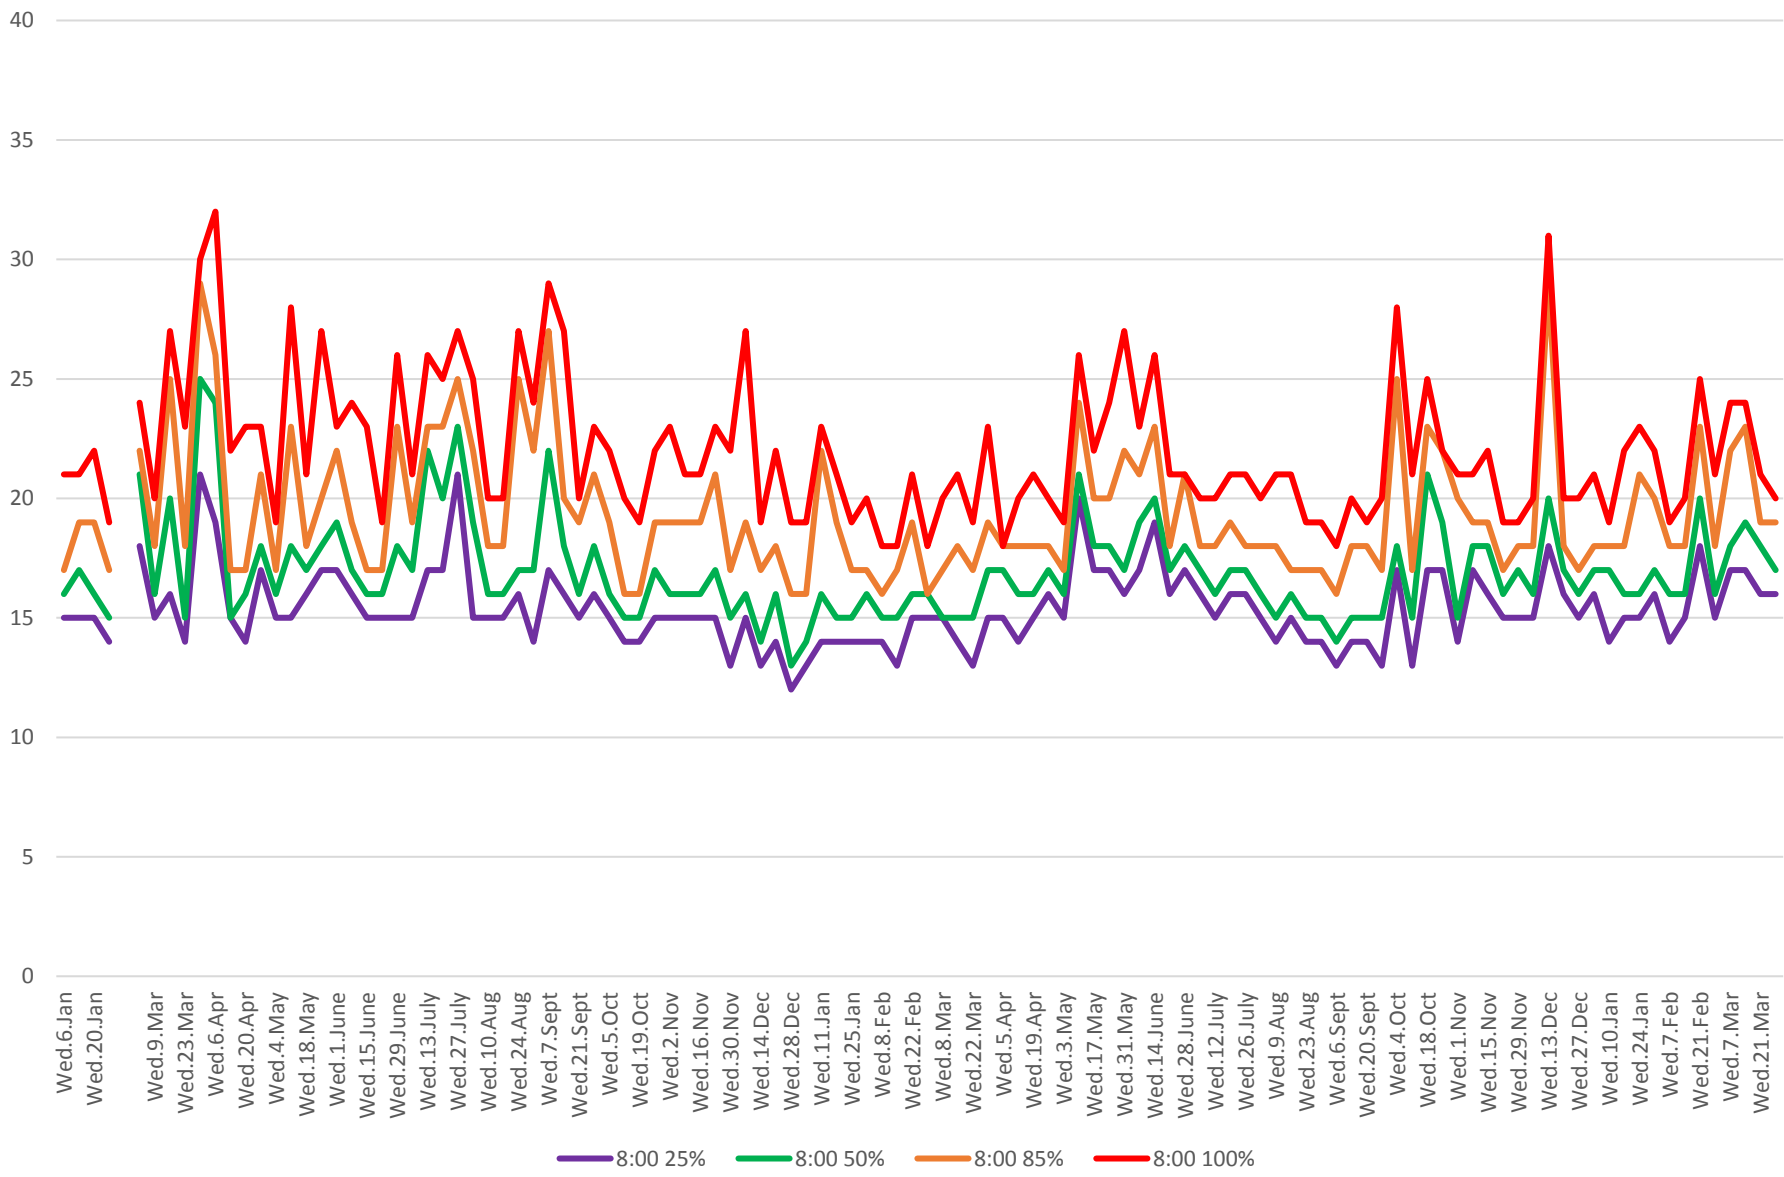

### 504 King Link Times From Jarvis To Bathurst Westbound From Jan 2016 To Mar 2018 8:00 to 9:00 am Mondays

### 504 King Link Times From Jarvis To Bathurst Westbound From Jan 2016 To Mar 2018 8:00 to 9:00 am Tuesdays

## 504 King Link Times From Jarvis To Bathurst Westbound From Jan 2016 To Mar 2018 8:00 to 9:00 am Wednesdays