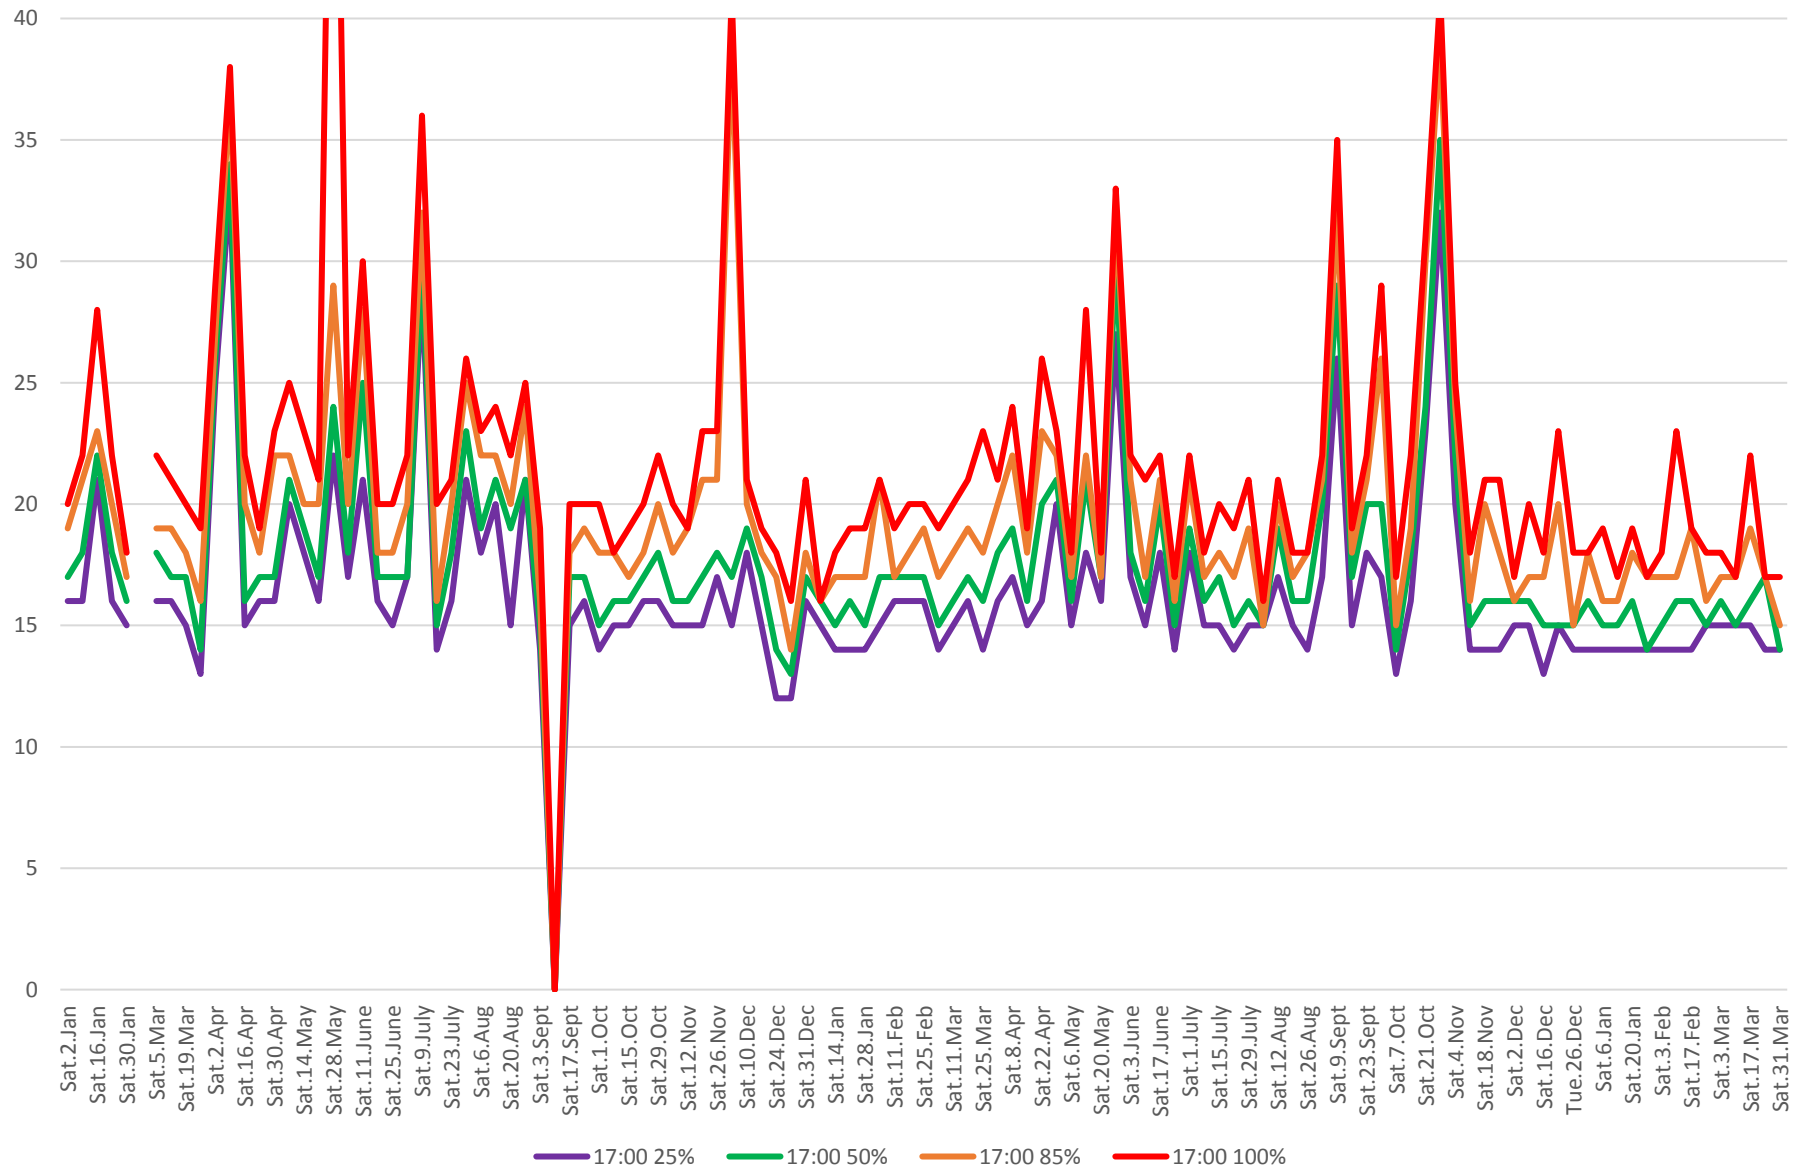

### 504 King Link Times From Jarvis To Bathurst Westbound From Jan 2016 To Mar 2018 5:00 to 6:00 pm Tuesdays

### 504 King Link Times From Jarvis To Bathurst Westbound From Jan 2016 To Mar 2018 5:00 to 6:00 pm Wednesdays

## 504 King Link Times From Jarvis To Bathurst Westbound From Jan 2016 To Mar 2018 5:00 to 6:00 pm Thursdays

### 504 King Link Times From Jarvis To Bathurst Westbound From Jan 2016 To Mar 2018 5:00 to 6:00 pm Fridays

504 King Link Times From Jarvis To Bathurst Westbound From Jan 2016 To Mar 2018 5:00 to 6:00 pm Saturdays