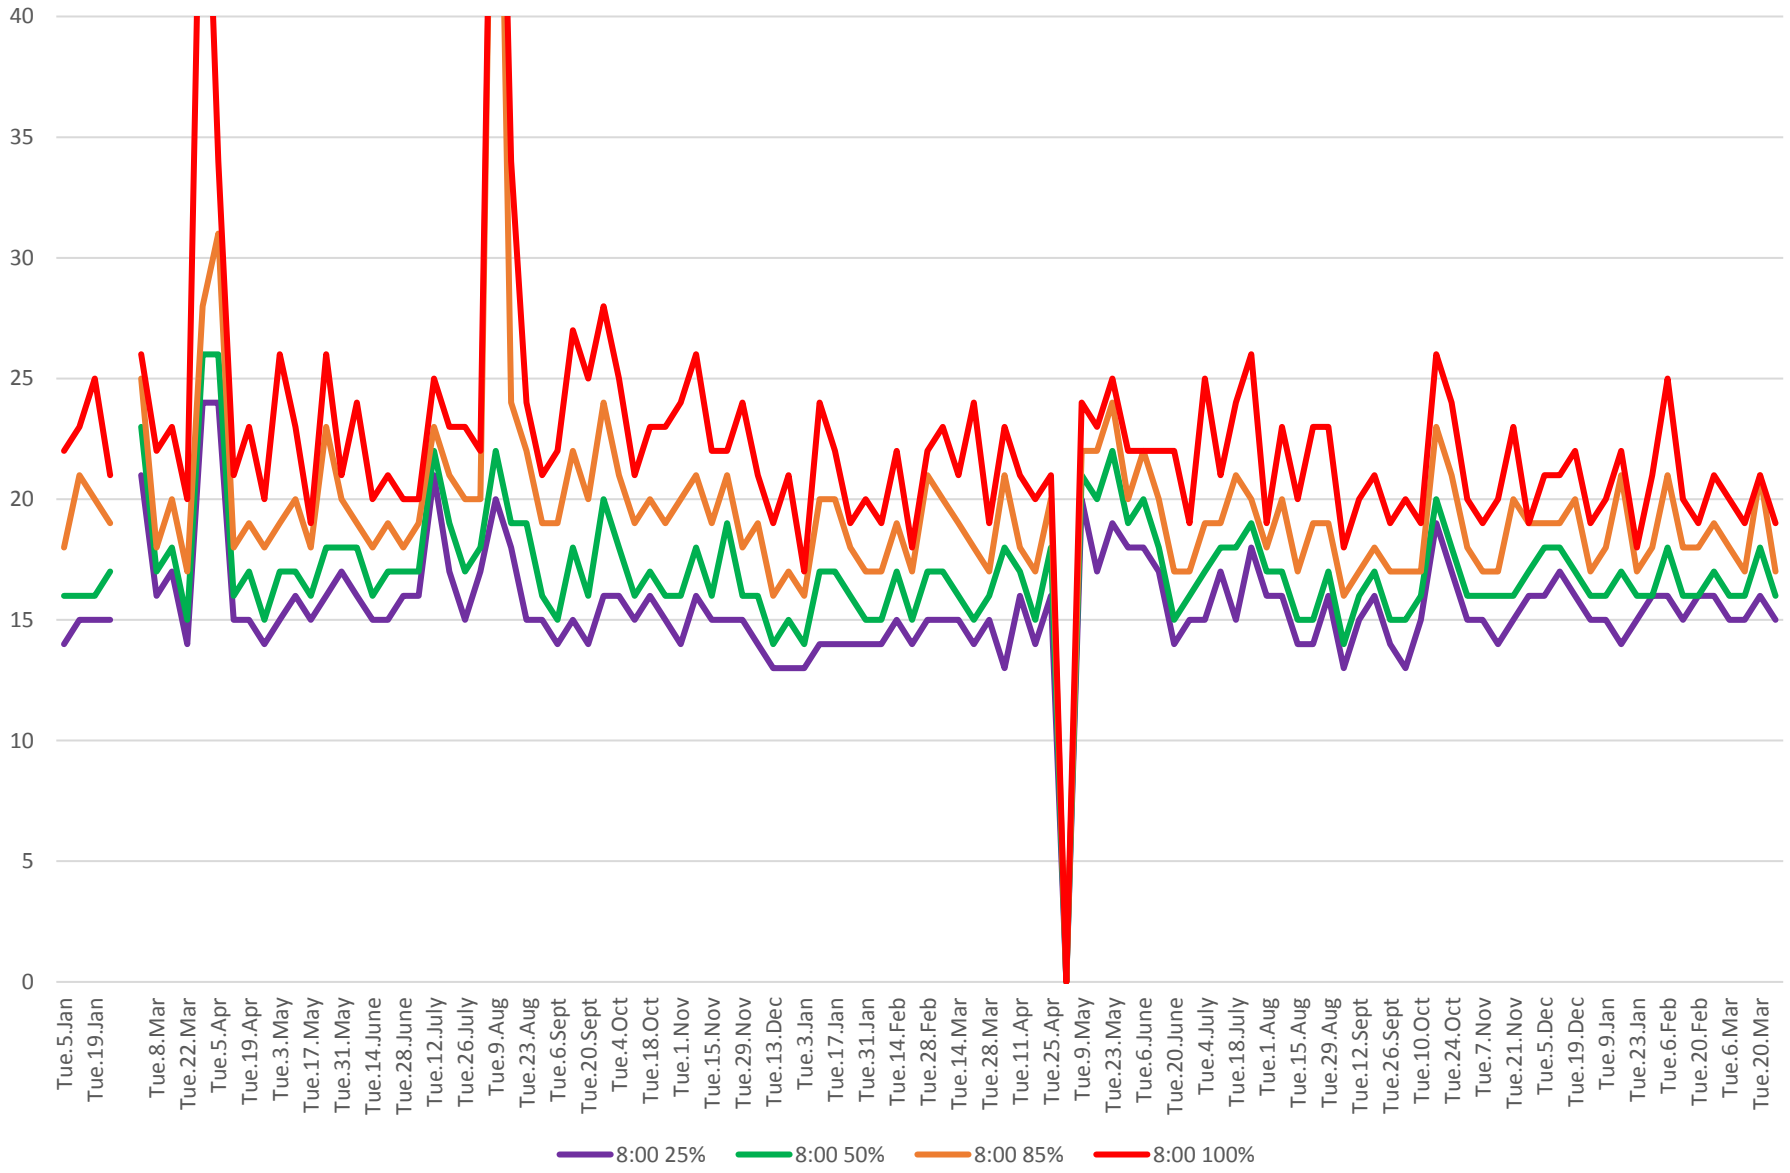

### 504 King Link Times From Jarvis To Bathurst Westbound From Jan 2016 To Mar 2018 8:00 to 9:00 am Mondays

### 504 King Link Times From Jarvis To Bathurst Westbound From Jan 2016 To Mar 2018 8:00 to 9:00 am Tuesdays

## 504 King Link Times From Jarvis To Bathurst Westbound From Jan 2016 To Mar 2018 8:00 to 9:00 am Wednesdays