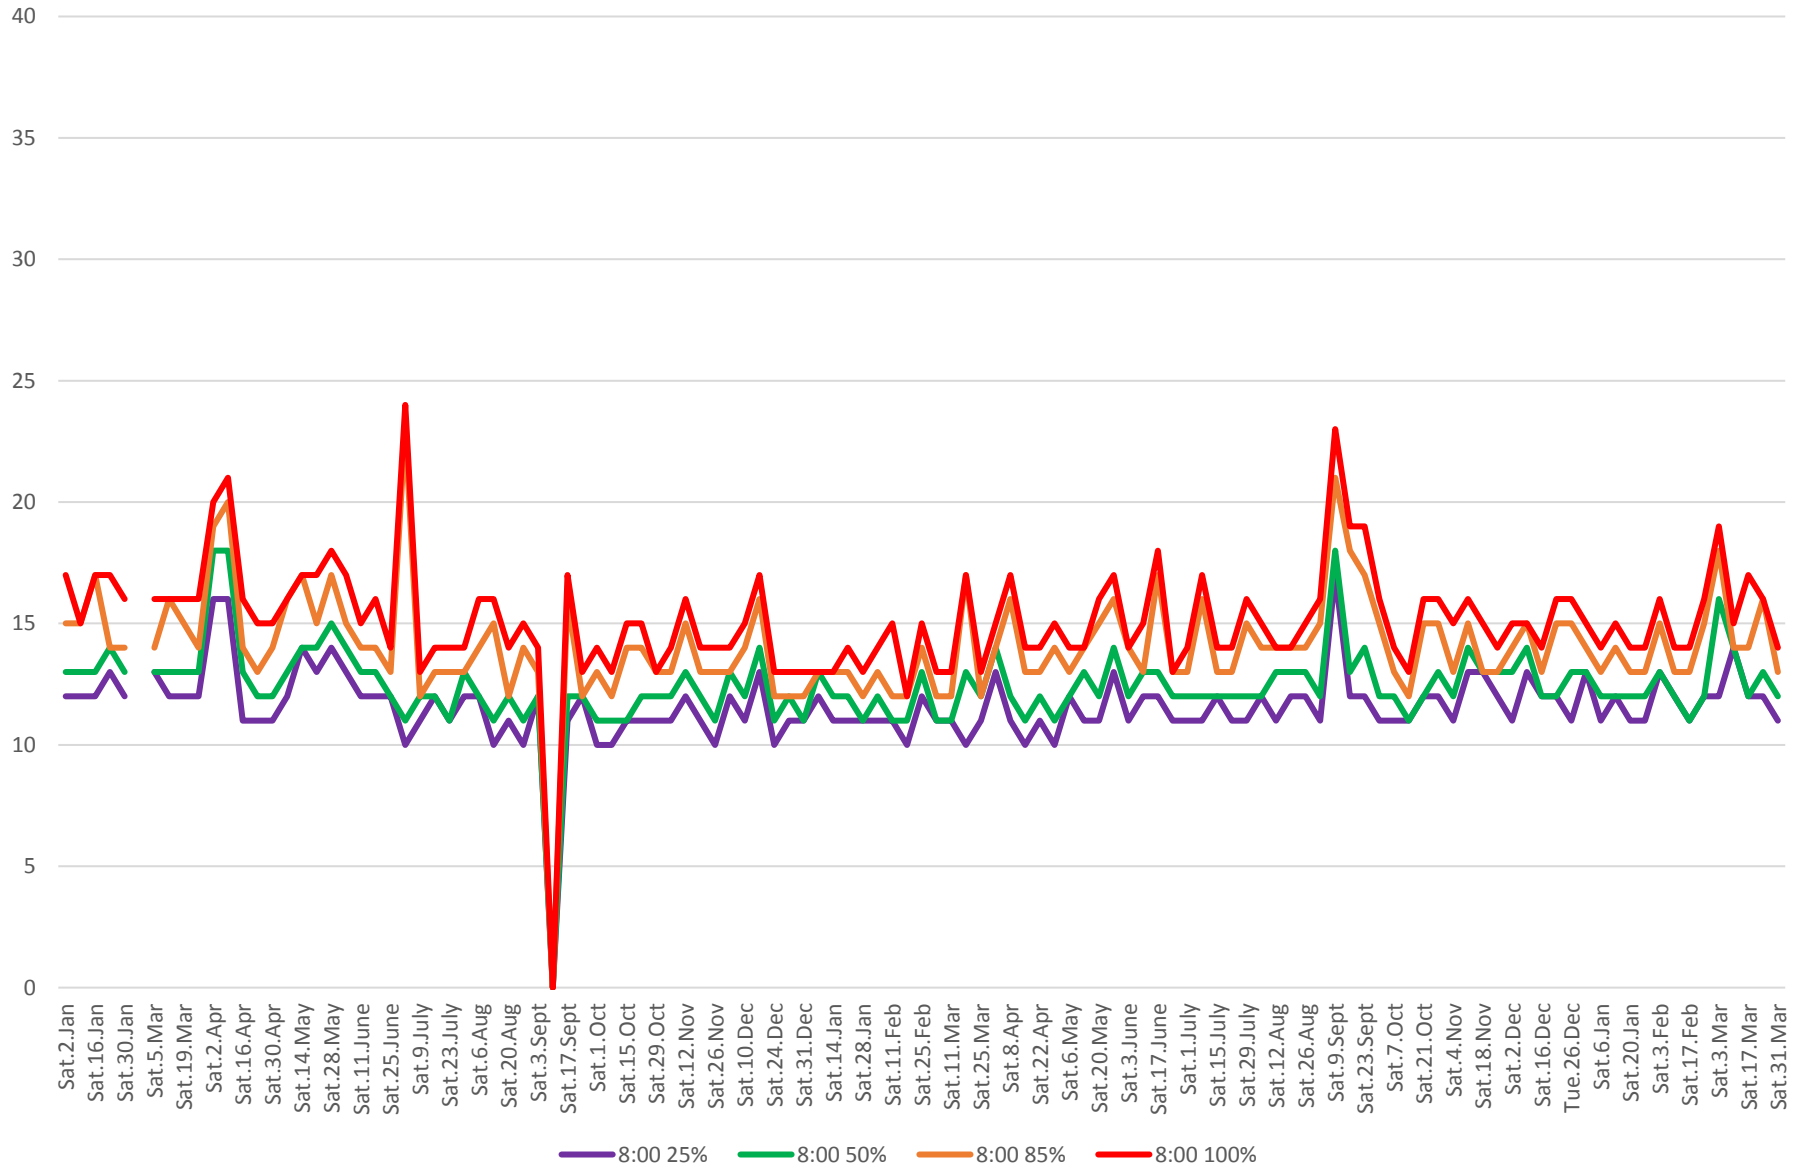

504 King Link Times From Jarvis To Bathurst Westbound From Jan 2016 To Mar 2018 8:00 to 9:00 am Saturdays