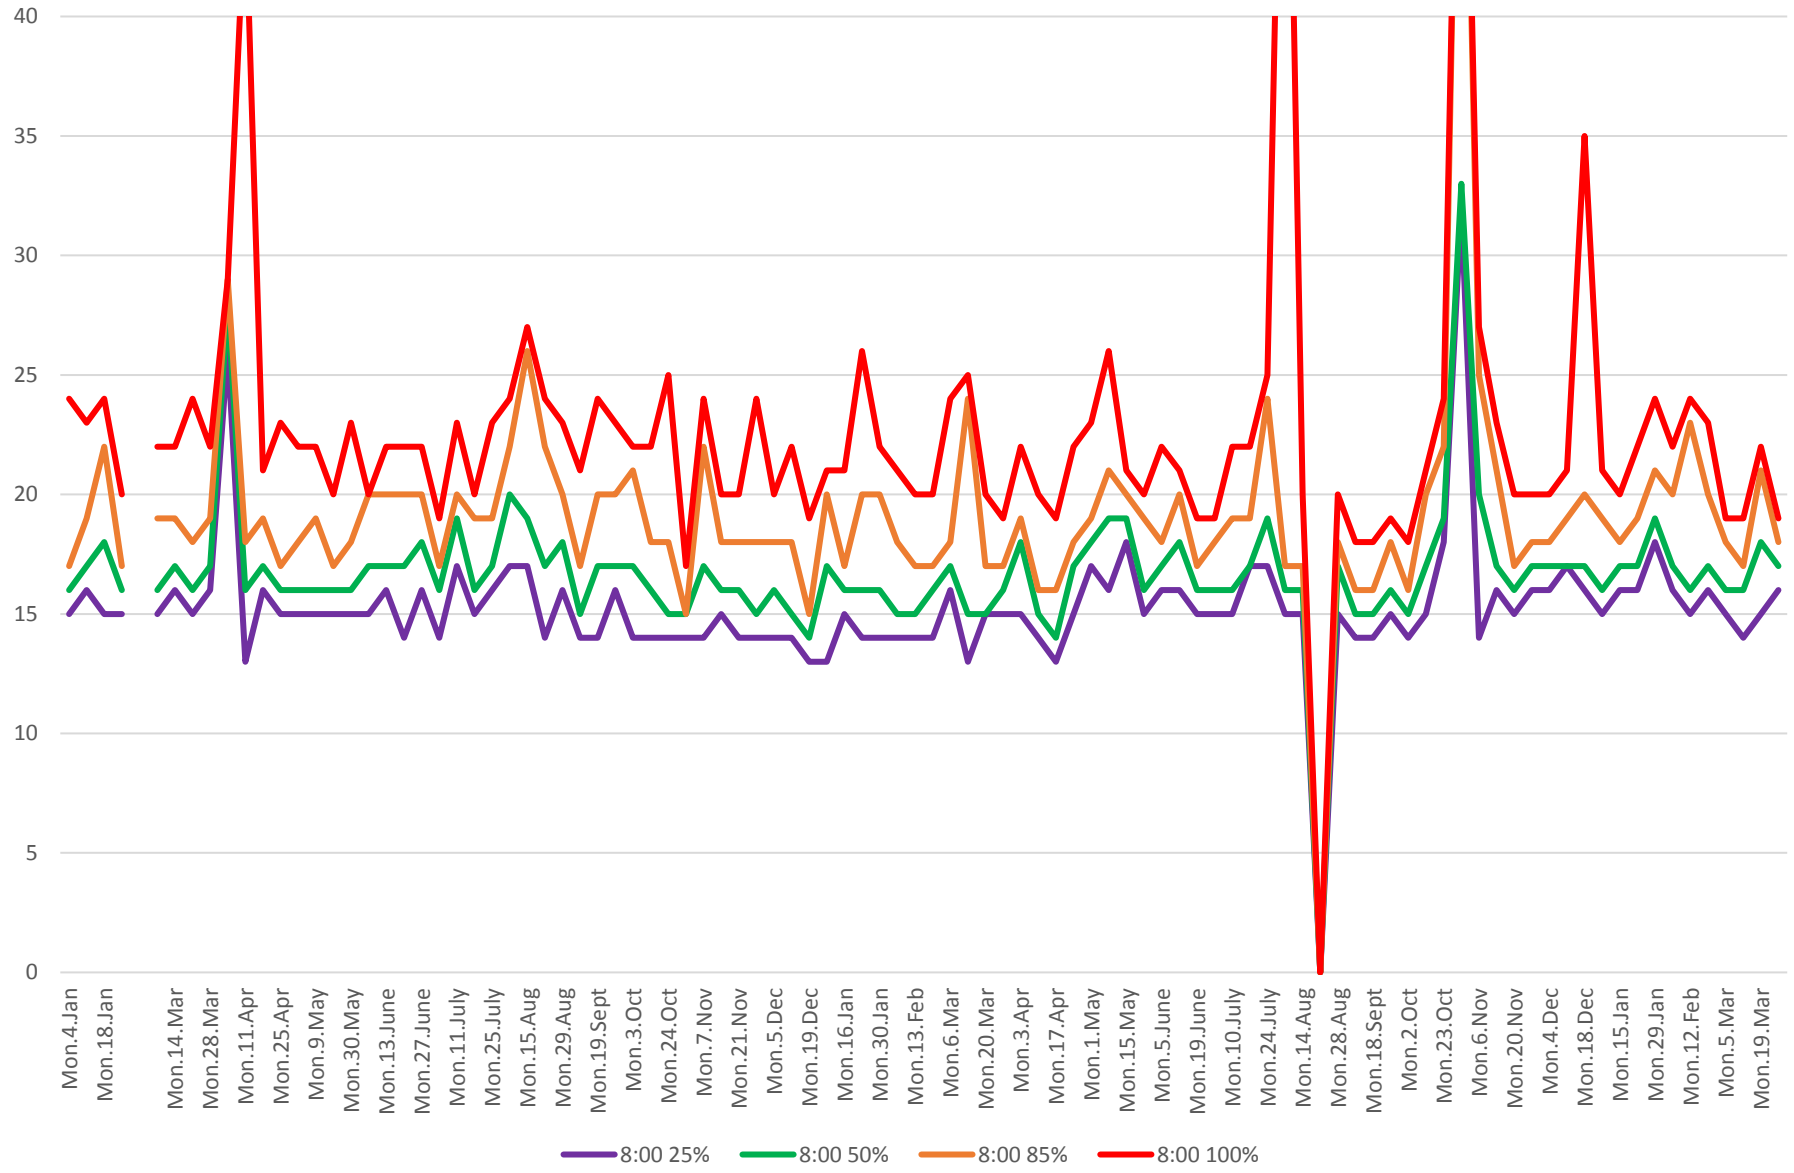

### 504 King Link Times From Jarvis To Bathurst Westbound From Jan 2016 To Mar 2018 8:00 to 9:00 am Mondays

### 504 King Link Times From Jarvis To Bathurst Westbound From Jan 2016 To Mar 2018 8:00 to 9:00 am Tuesdays

## 504 King Link Times From Jarvis To Bathurst Westbound From Jan 2016 To Mar 2018 8:00 to 9:00 am Wednesdays