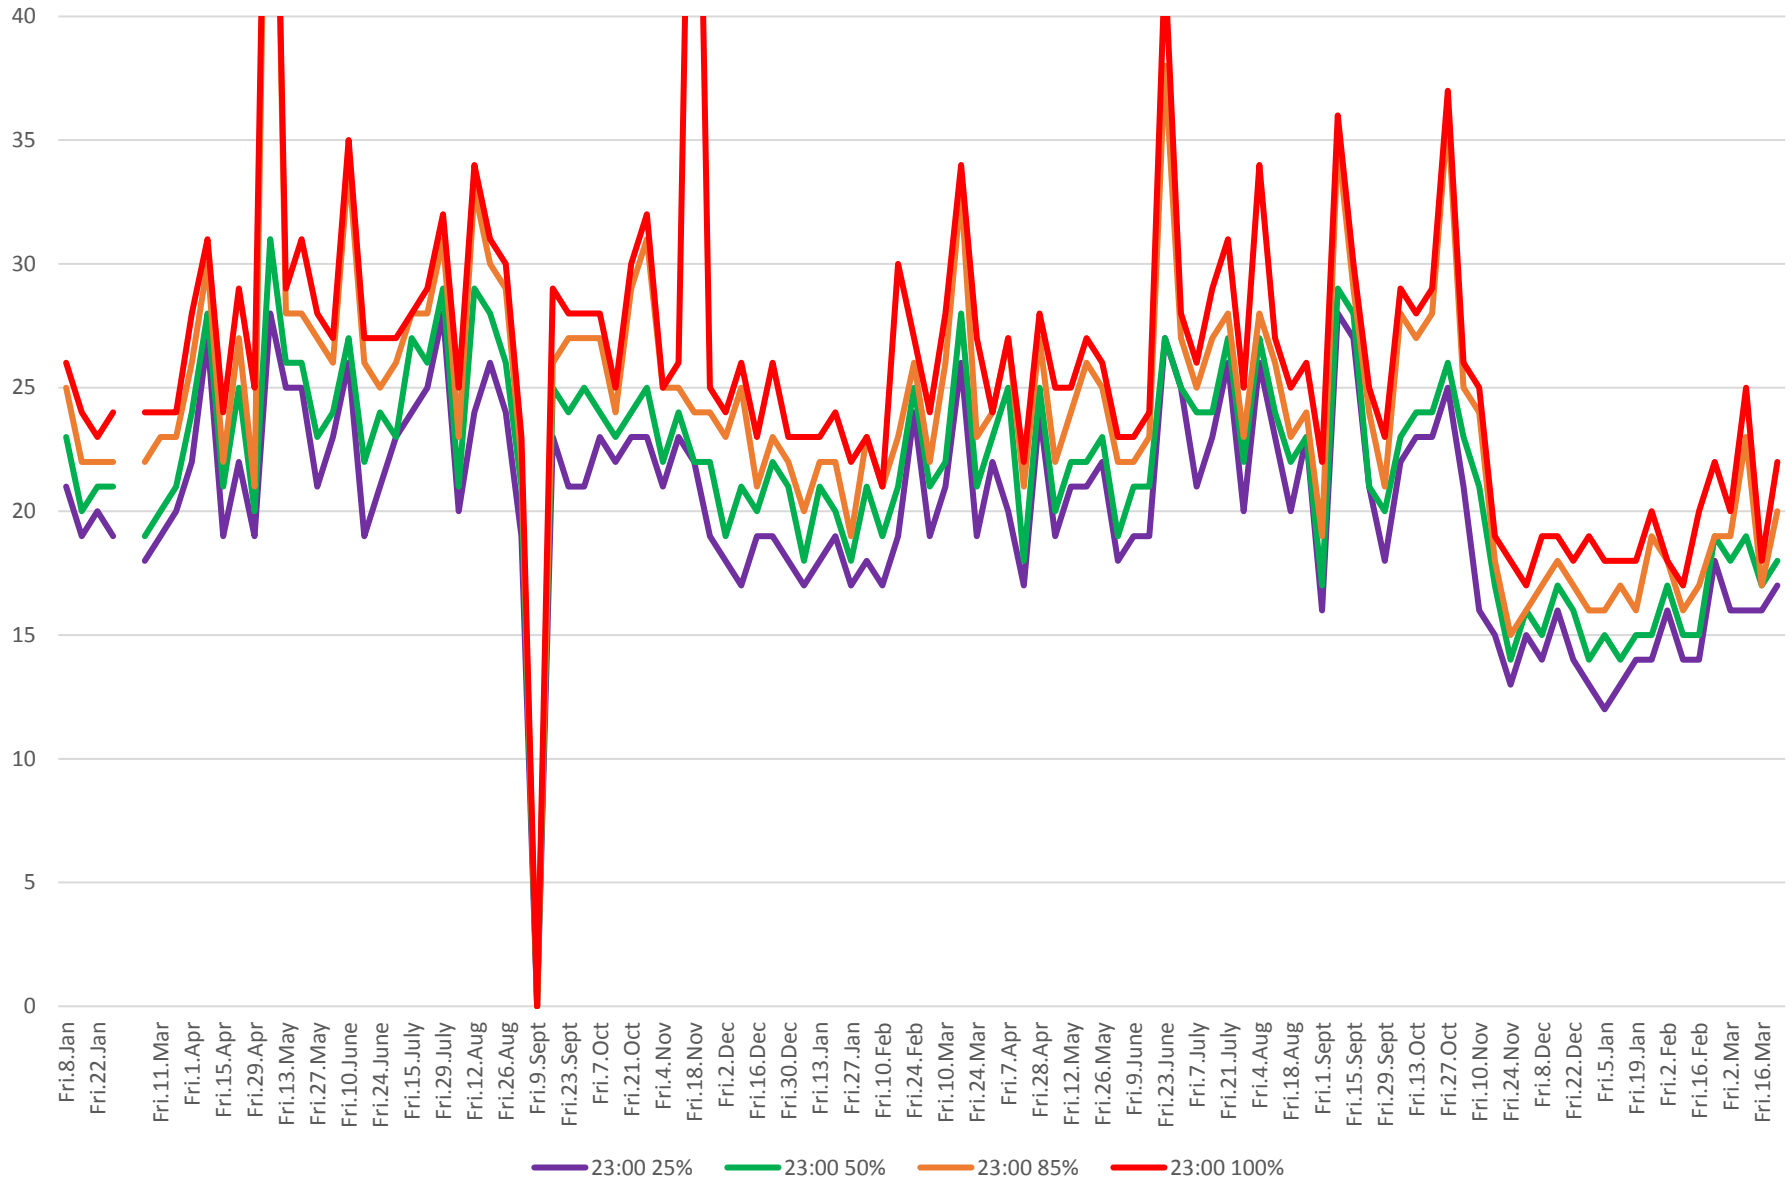

## 504 King Link Times From Jarvis To Bathurst Westbound From Jan 2016 To Mar 2018 5:00 to 6:00 pm Sundays

504 King Link Times From Jarvis To Bathurst Westbound From Jan 2016 To Mar 2018 11:00 pm to 12:00 mn  
Mondays

504 King Link Times From Jarvis To Bathurst Westbound From Jan 2016 To Mar 2018 11:00 pm to 12:00 mn  
Tuesdays

504 King Link Times From Jarvis To Bathurst Westbound From Jan 2016 To Mar 2018 11:00 pm to 12:00 mn  
Wednesdays

504 King Link Times From Jarvis To Bathurst Westbound From Jan 2016 To Mar 2018 11:00 pm to 12:00 mn  
Thursdays

504 King Link Times From Jarvis To Bathurst Westbound From Jan 2016 To Mar 2018 11:00 pm to 12:00 mn  
Fridays

504 King Link Times From Jarvis To Bathurst Westbound From Jan 2016 To Mar 2018 11:00 pm to 12:00 mn  
 Saturdays

504 King Link Times From Jarvis To Bathurst Westbound From Jan 2016 To Mar 2018 11:00 pm to 12:00 mn  
Sundays