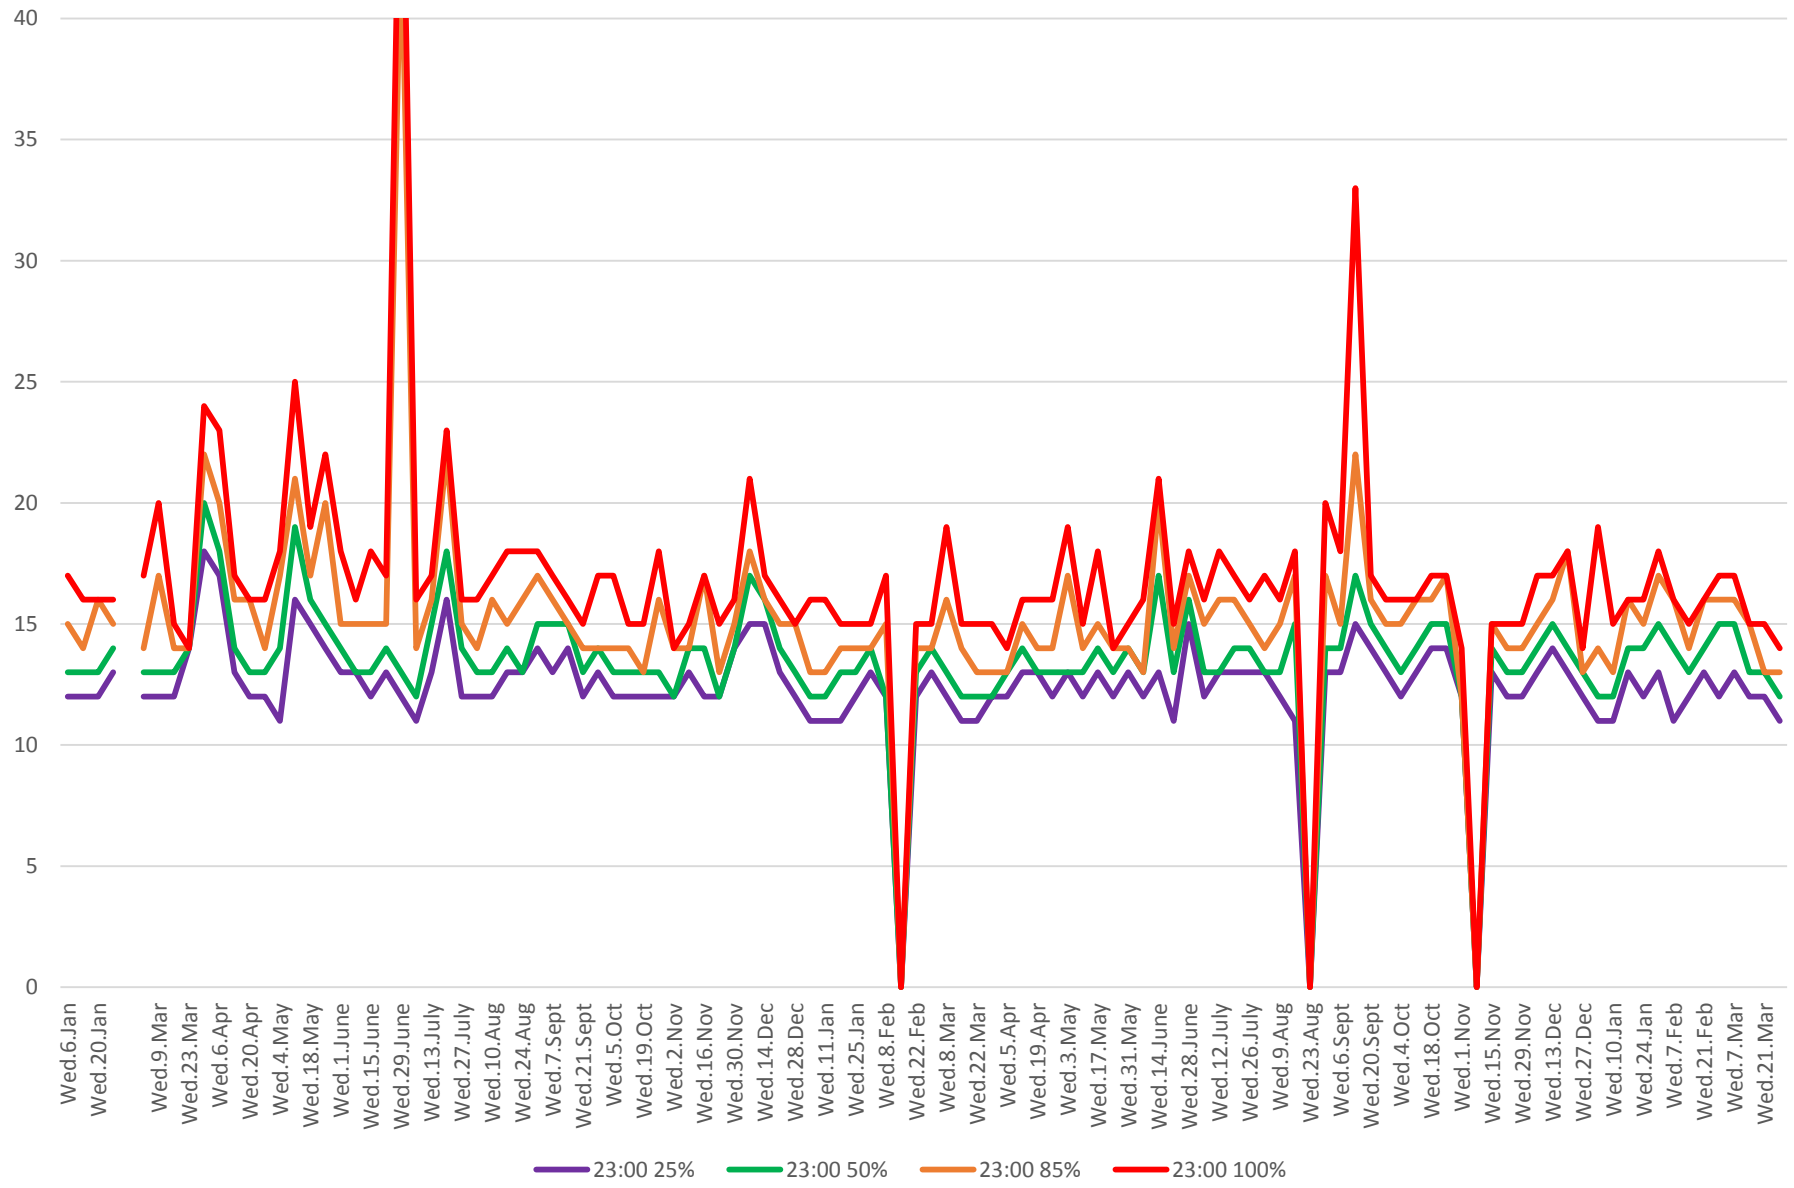

### 504 King Link Times From Jarvis To Bathurst Westbound From Jan 2016 To Mar 2018 5:00 to 6:00 pm Fridays

504 King Link Times From Jarvis To Bathurst Westbound From Jan 2016 To Mar 2018 5:00 to 6:00 pm Saturdays

## 504 King Link Times From Jarvis To Bathurst Westbound From Jan 2016 To Mar 2018 5:00 to 6:00 pm Sundays

504 King Link Times From Jarvis To Bathurst Westbound From Jan 2016 To Mar 2018 11:00 pm to 12:00 mn  
Mondays

504 King Link Times From Jarvis To Bathurst Westbound From Jan 2016 To Mar 2018 11:00 pm to 12:00 mn  
Tuesdays

504 King Link Times From Jarvis To Bathurst Westbound From Jan 2016 To Mar 2018 11:00 pm to 12:00 mn  
Wednesdays

504 King Link Times From Jarvis To Bathurst Westbound From Jan 2016 To Mar 2018 11:00 pm to 12:00 mn  
Thursdays

504 King Link Times From Jarvis To Bathurst Westbound From Jan 2016 To Mar 2018 11:00 pm to 12:00 mn  
Fridays