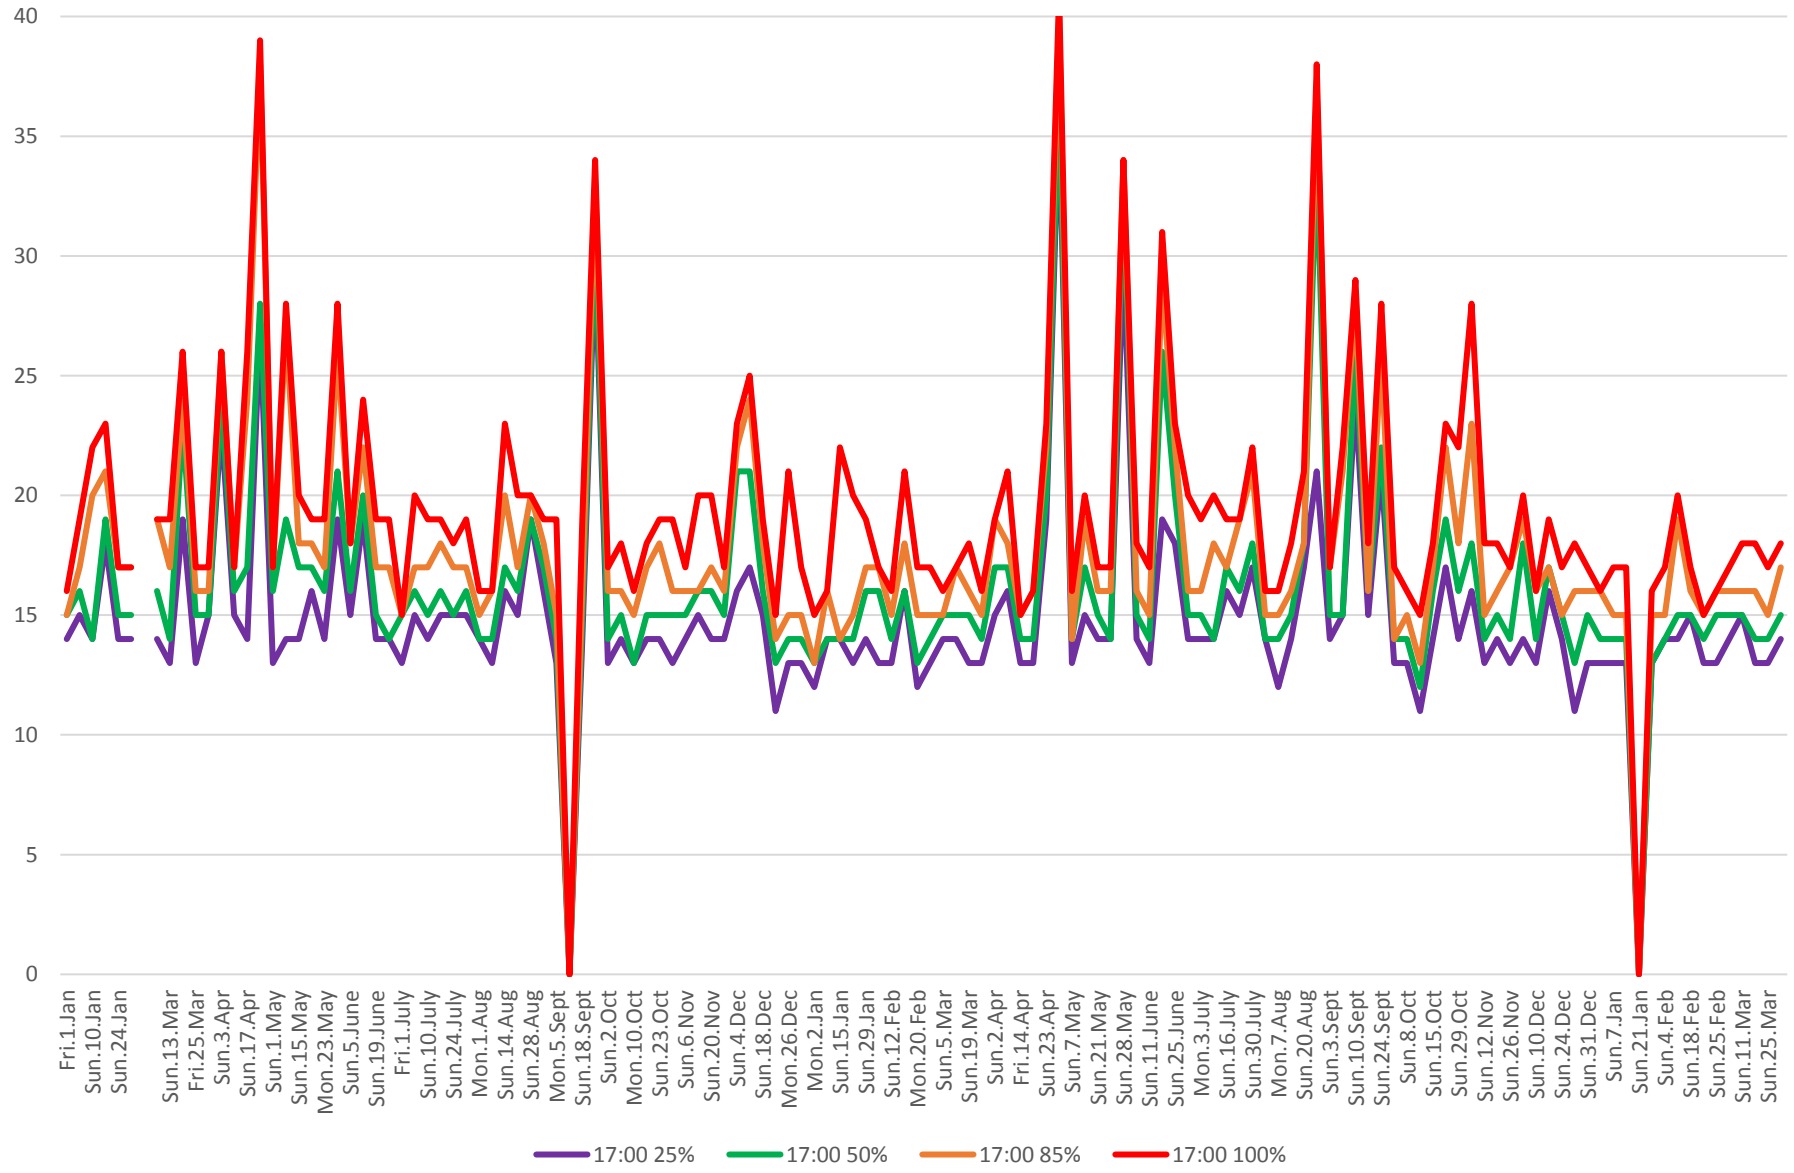

### 504 King Link Times From Jarvis To Bathurst Westbound From Jan 2016 To Mar 2018 5:00 to 6:00 pm Wednesdays

## 504 King Link Times From Jarvis To Bathurst Westbound From Jan 2016 To Mar 2018 5:00 to 6:00 pm Thursdays

### 504 King Link Times From Jarvis To Bathurst Westbound From Jan 2016 To Mar 2018 5:00 to 6:00 pm Fridays

504 King Link Times From Jarvis To Bathurst Westbound From Jan 2016 To Mar 2018 5:00 to 6:00 pm Saturdays

## 504 King Link Times From Jarvis To Bathurst Westbound From Jan 2016 To Mar 2018 5:00 to 6:00 pm Sundays

504 King Link Times From Jarvis To Bathurst Westbound From Jan 2016 To Mar 2018 11:00 pm to 12:00 mn  
Mondays