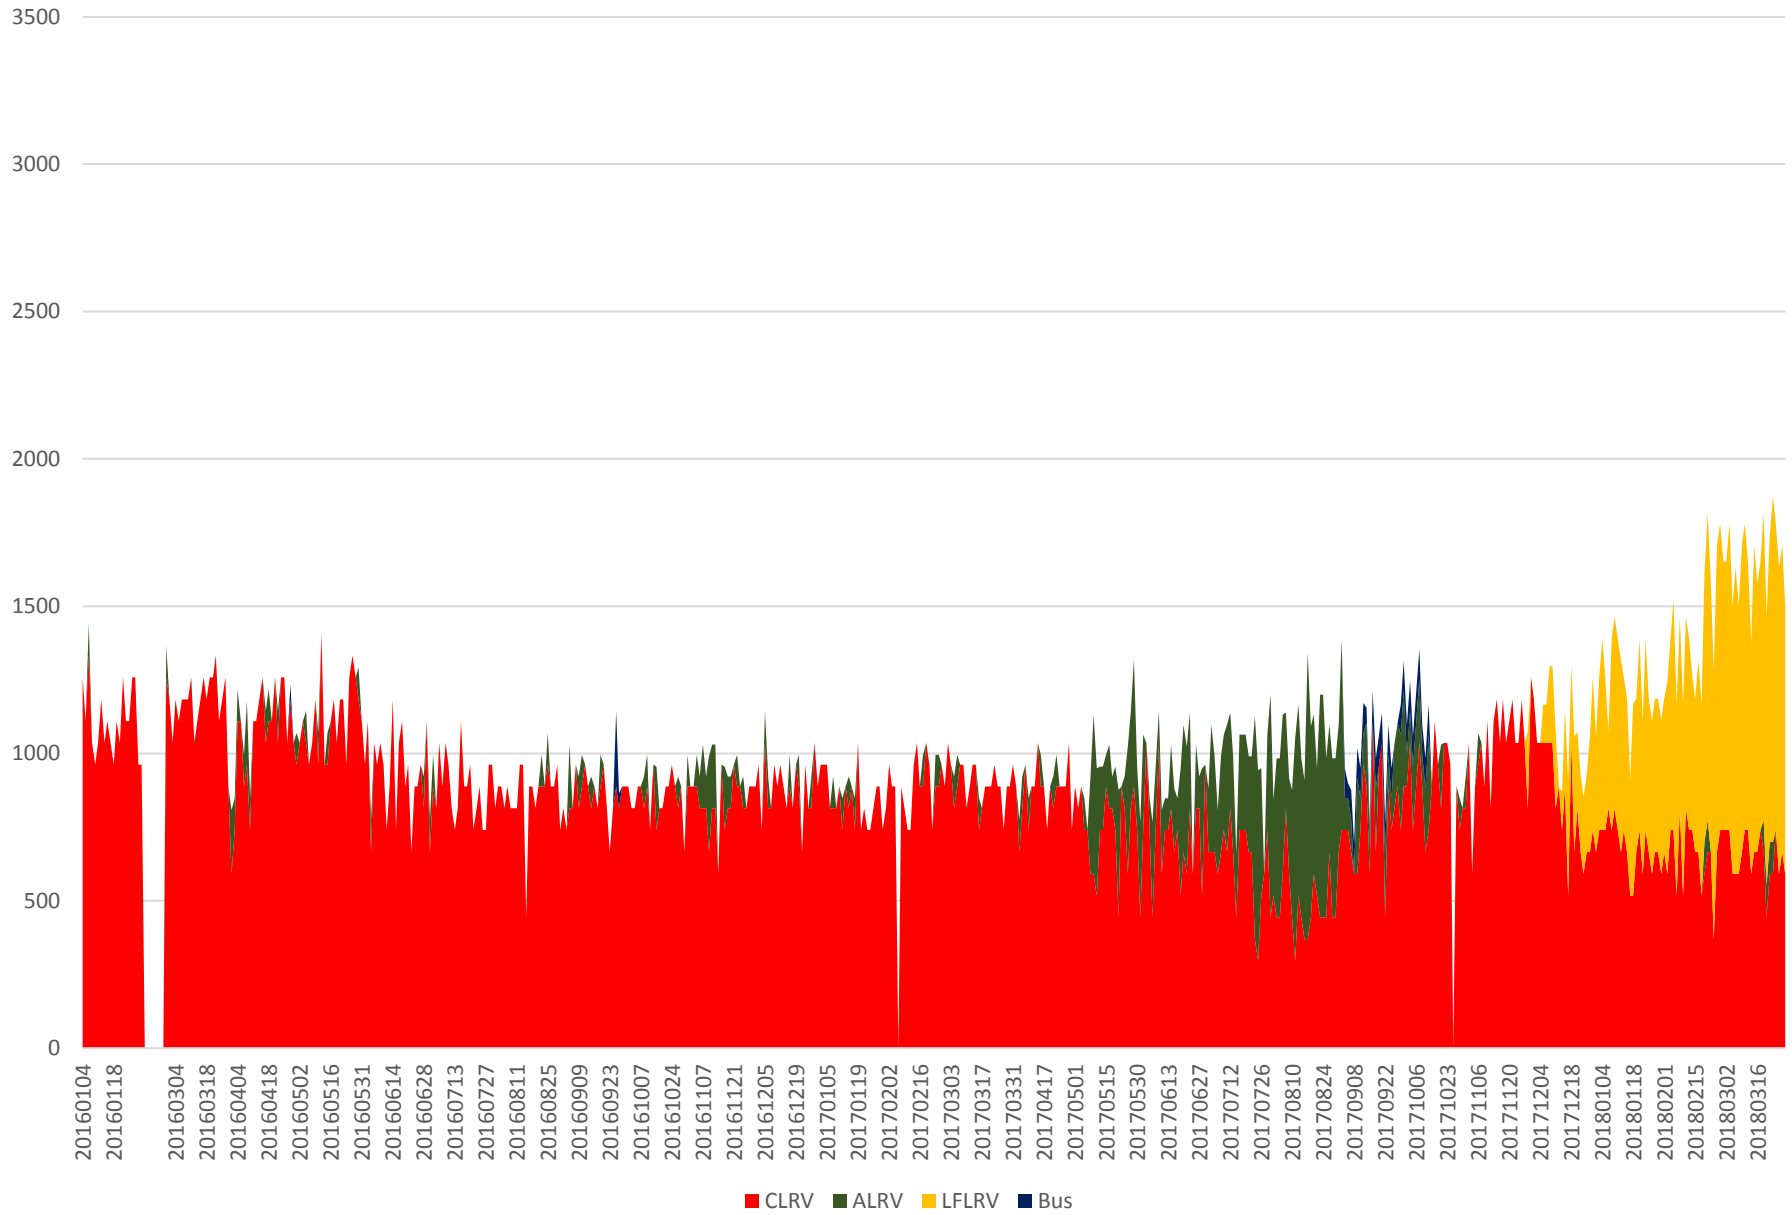

504 King Capacity at Jameson/WB Jan 2016 to Mar 2018 1500 to 1600

504 King Capacity at Jameson/WB Jan 2016 to Mar 2018 1600 to 1700

504 King Capacity at Jameson/WB Jan 2016 to Mar 2018 1700 to 1800

504 King Capacity at Jameson/WB Jan 2016 to Mar 2018 1800 to 1900