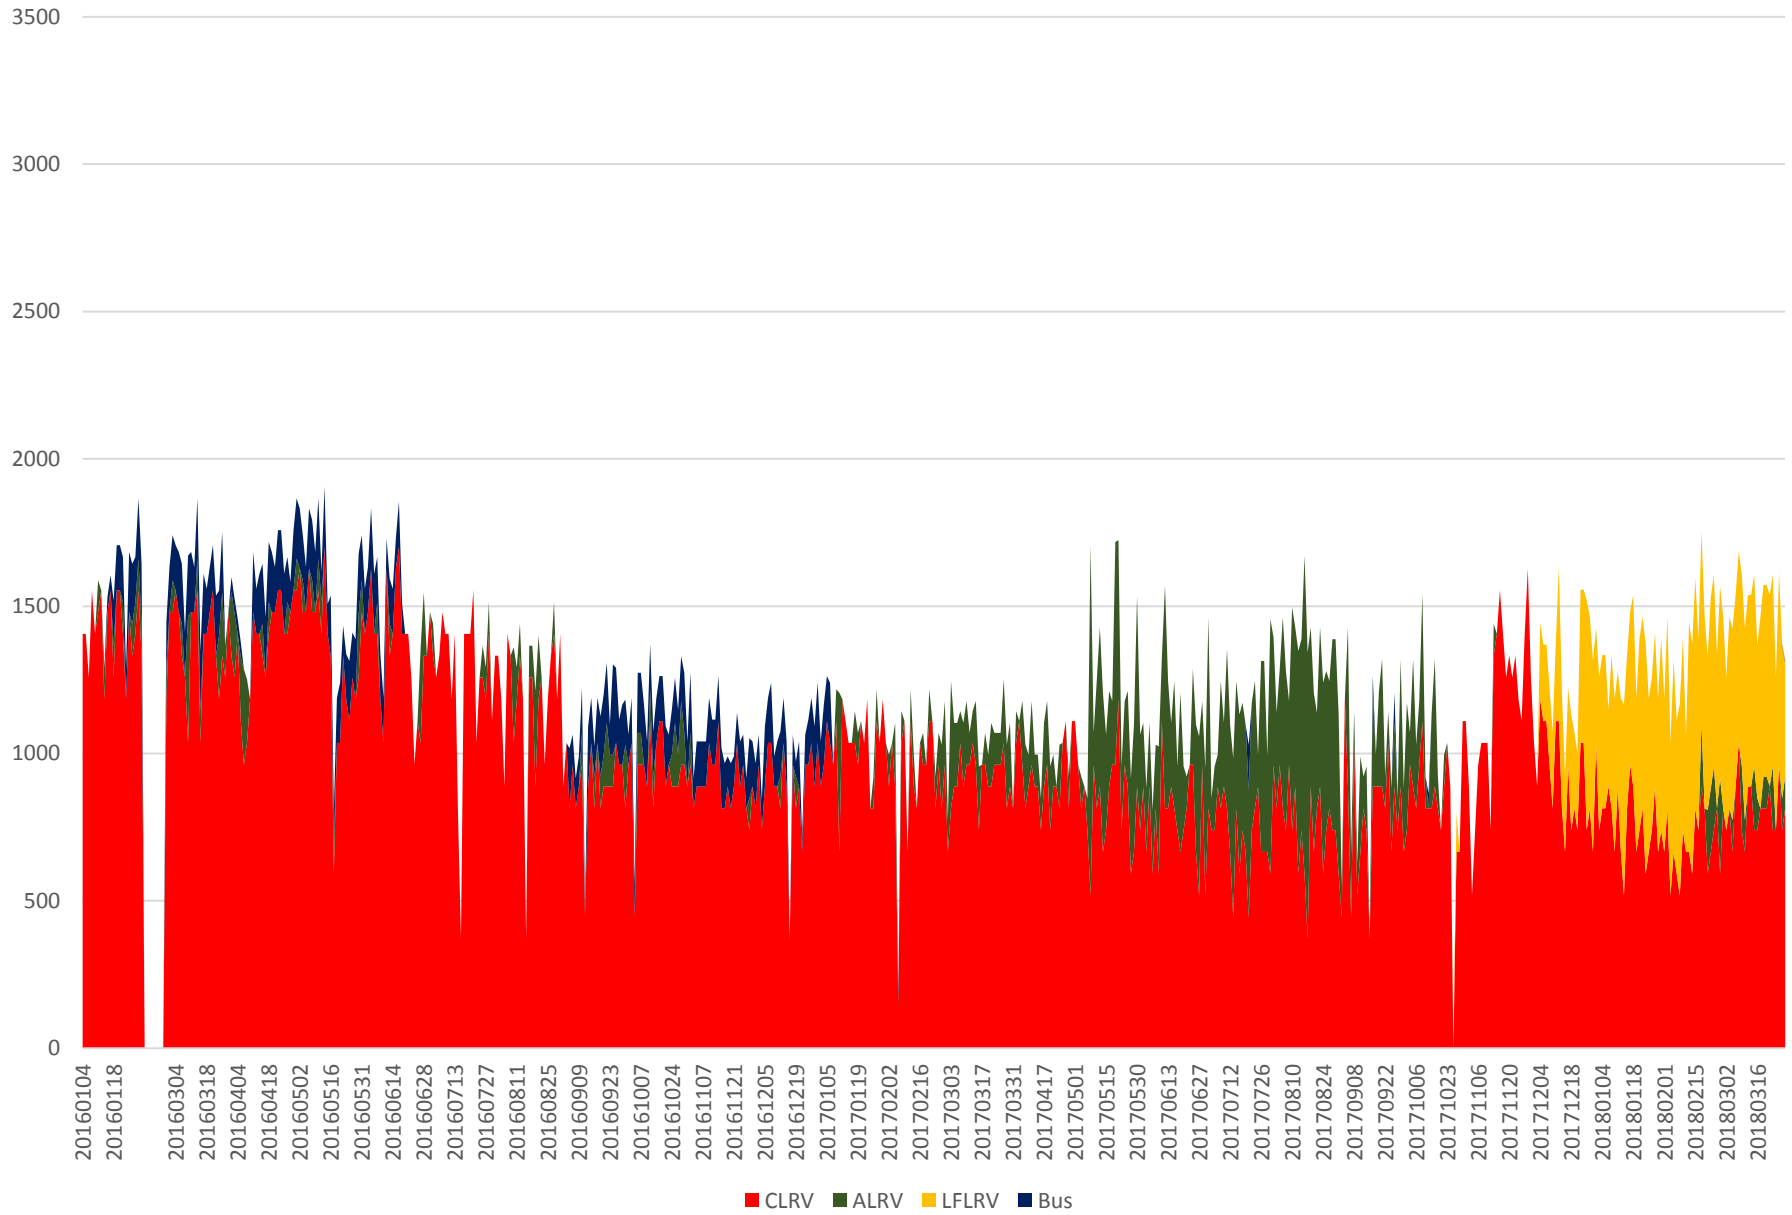

504 King Capacity at Jameson/WB Jan 2016 to Mar 2018 1500 to 1600

504 King Capacity at Jameson/WB Jan 2016 to Mar 2018 1600 to 1700

504 King Capacity at Jameson/WB Jan 2016 to Mar 2018 1700 to 1800

504 King Capacity at Jameson/WB Jan 2016 to Mar 2018 1800 to 1900