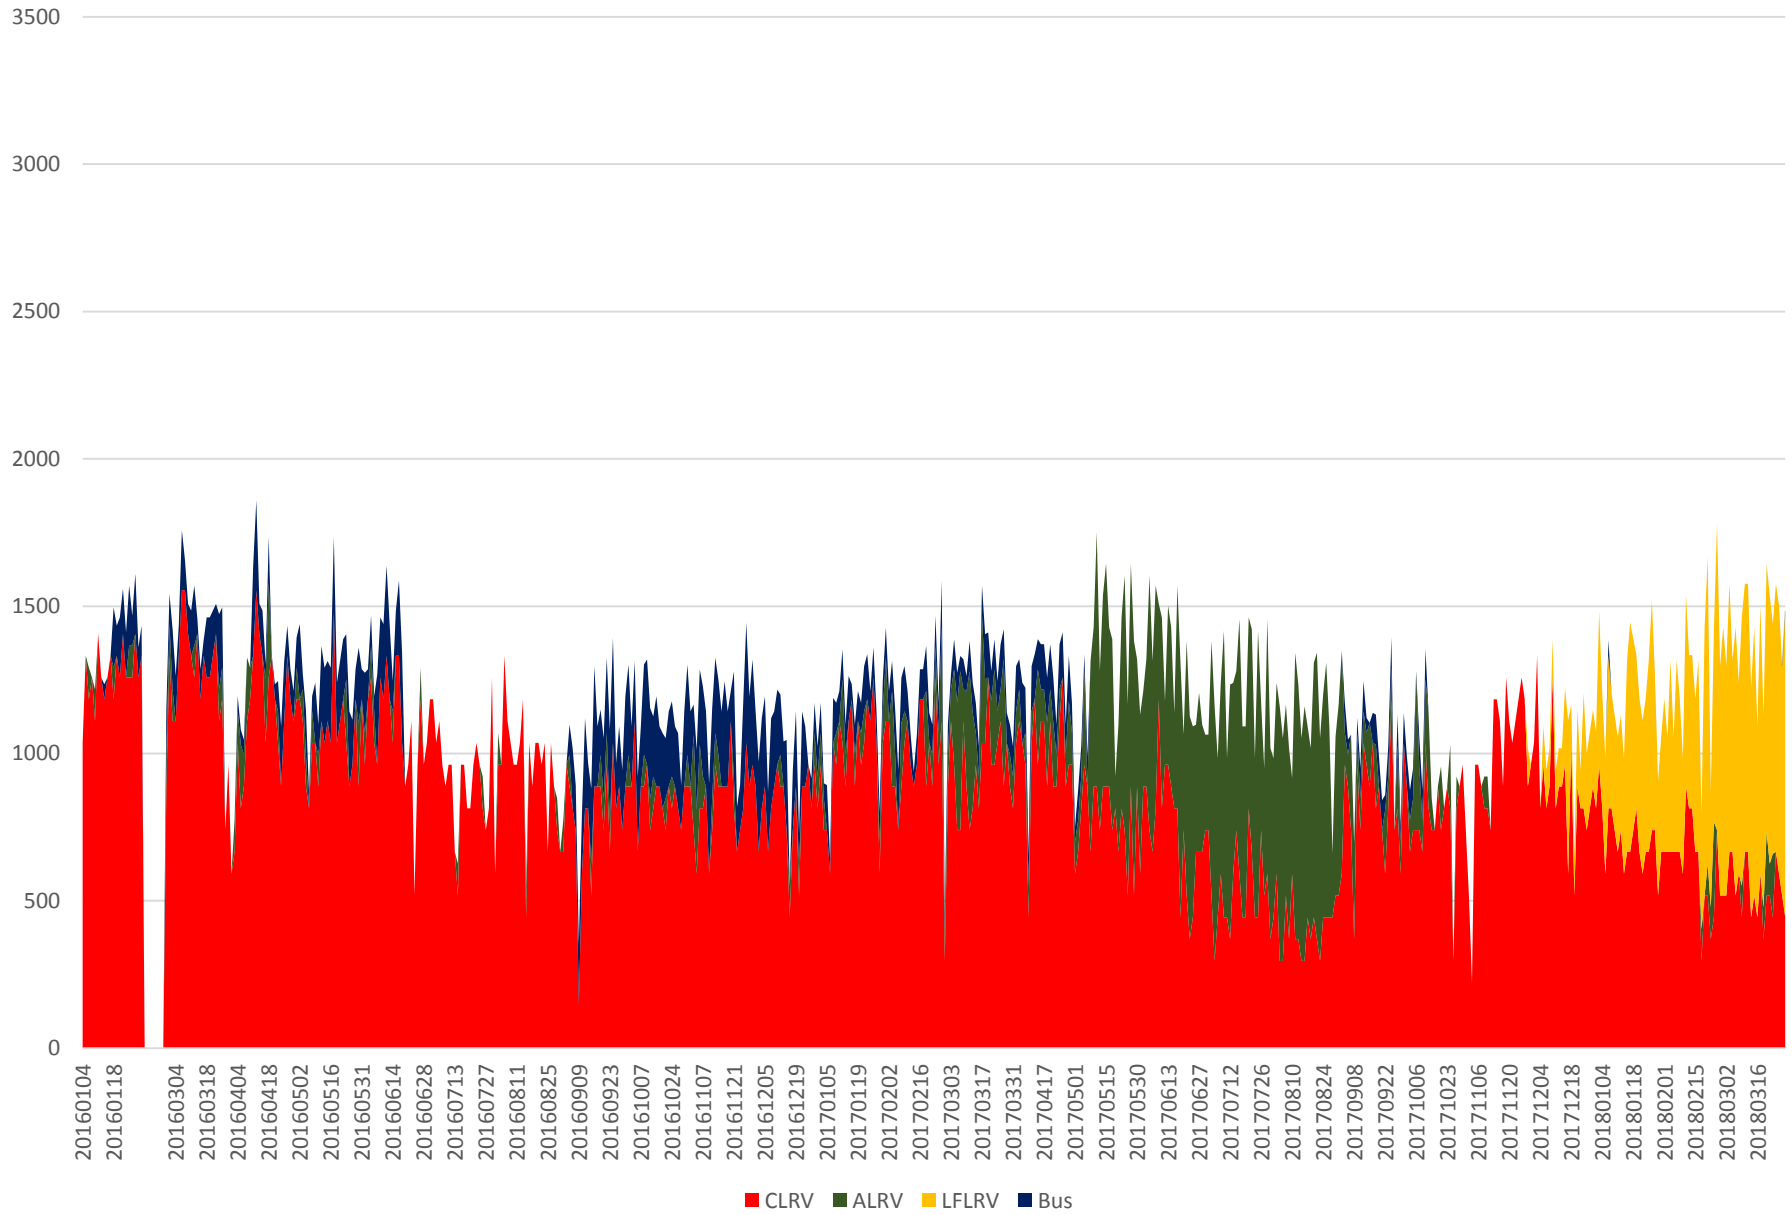

504 King Capacity at Jameson/WB Jan 2016 to Mar 2018 1500 to 1600

504 King Capacity at Jameson/WB Jan 2016 to Mar 2018 1600 to 1700

504 King Capacity at Jameson/WB Jan 2016 to Mar 2018 1700 to 1800

504 King Capacity at Jameson/WB Jan 2016 to Mar 2018 1800 to 1900