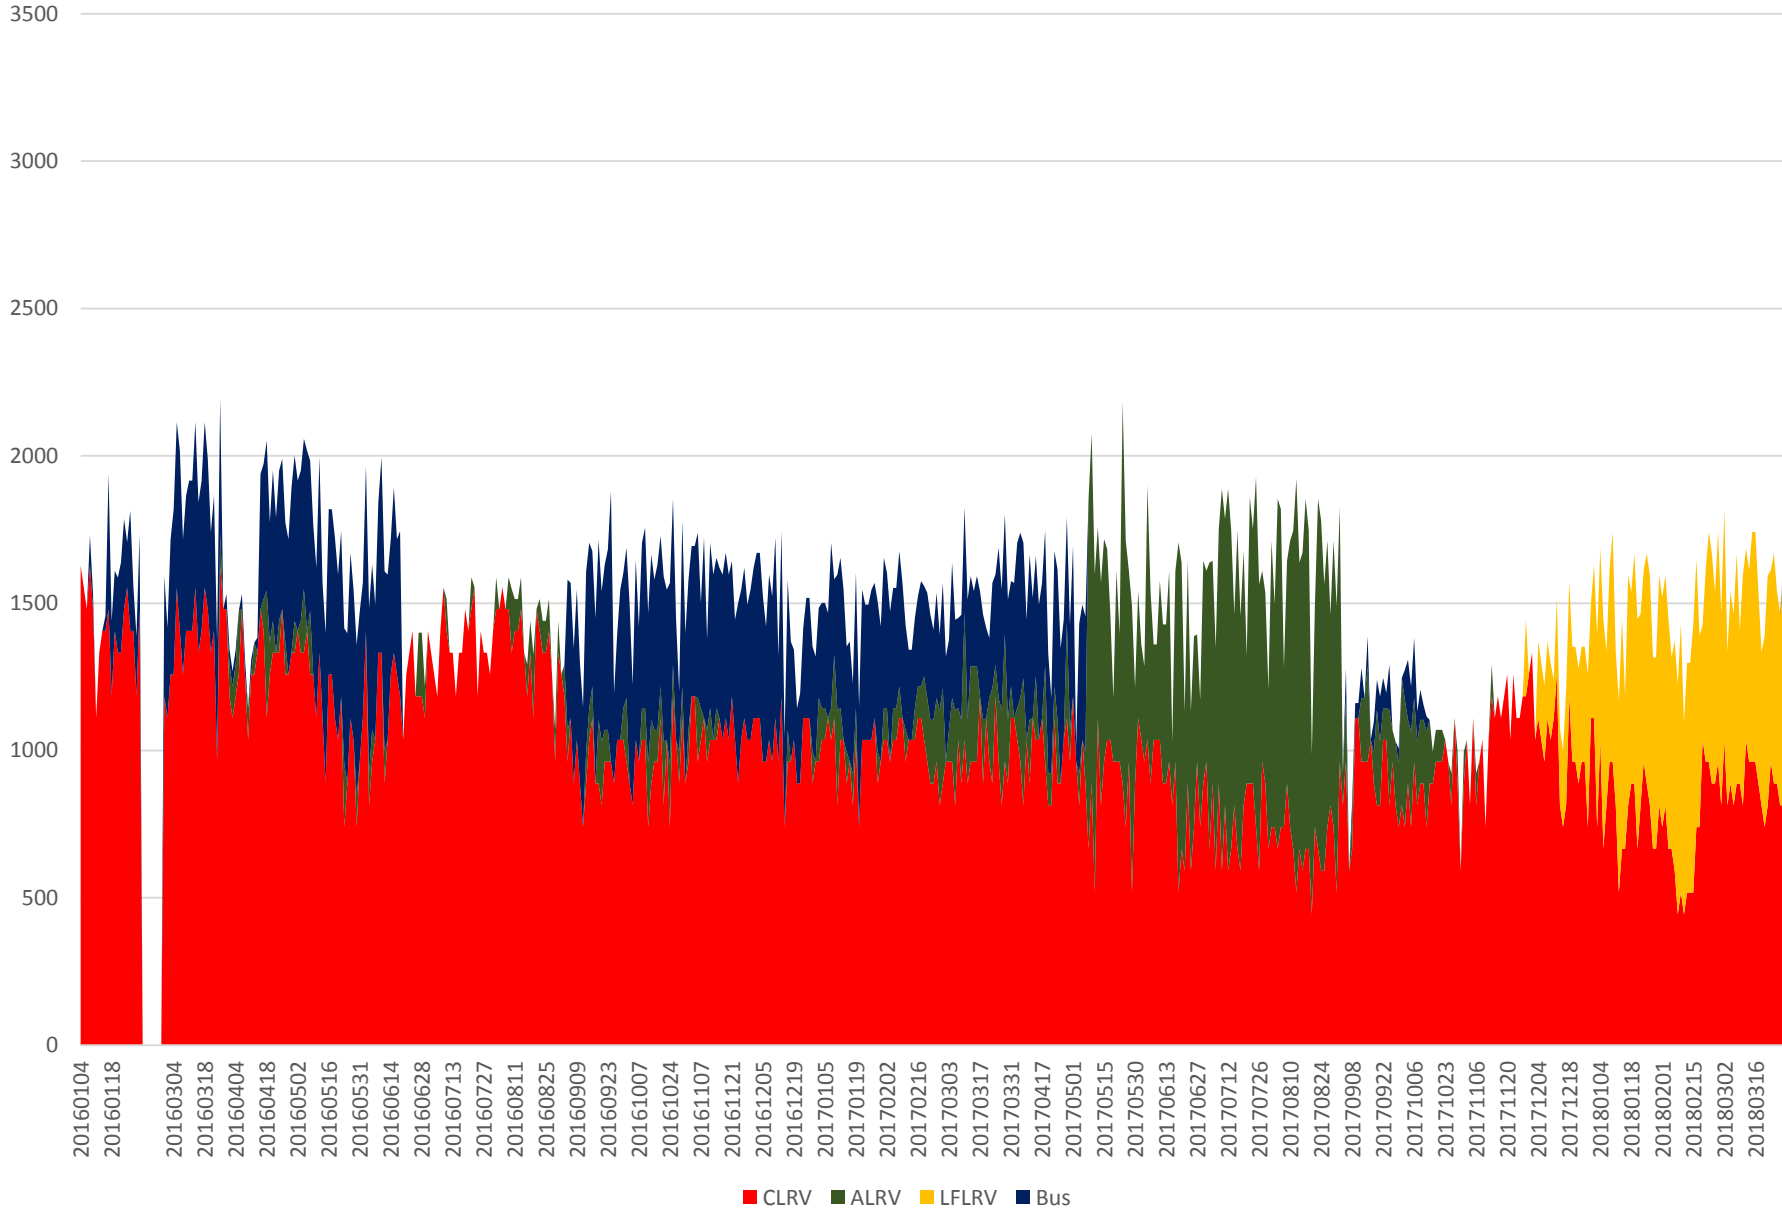

504 King Capacity at Jameson/EB Jan 2016 to Mar 2018 600 to 700

504 King Capacity at Jameson/EB Jan 2016 to Mar 2018 700 to 800

504 King Capacity at Jameson/EB Jan 2016 to Mar 2018 800 to 900

# 504 King Capacity at Jameson/EB Jan 2016 to Mar 2018 900 to 1000