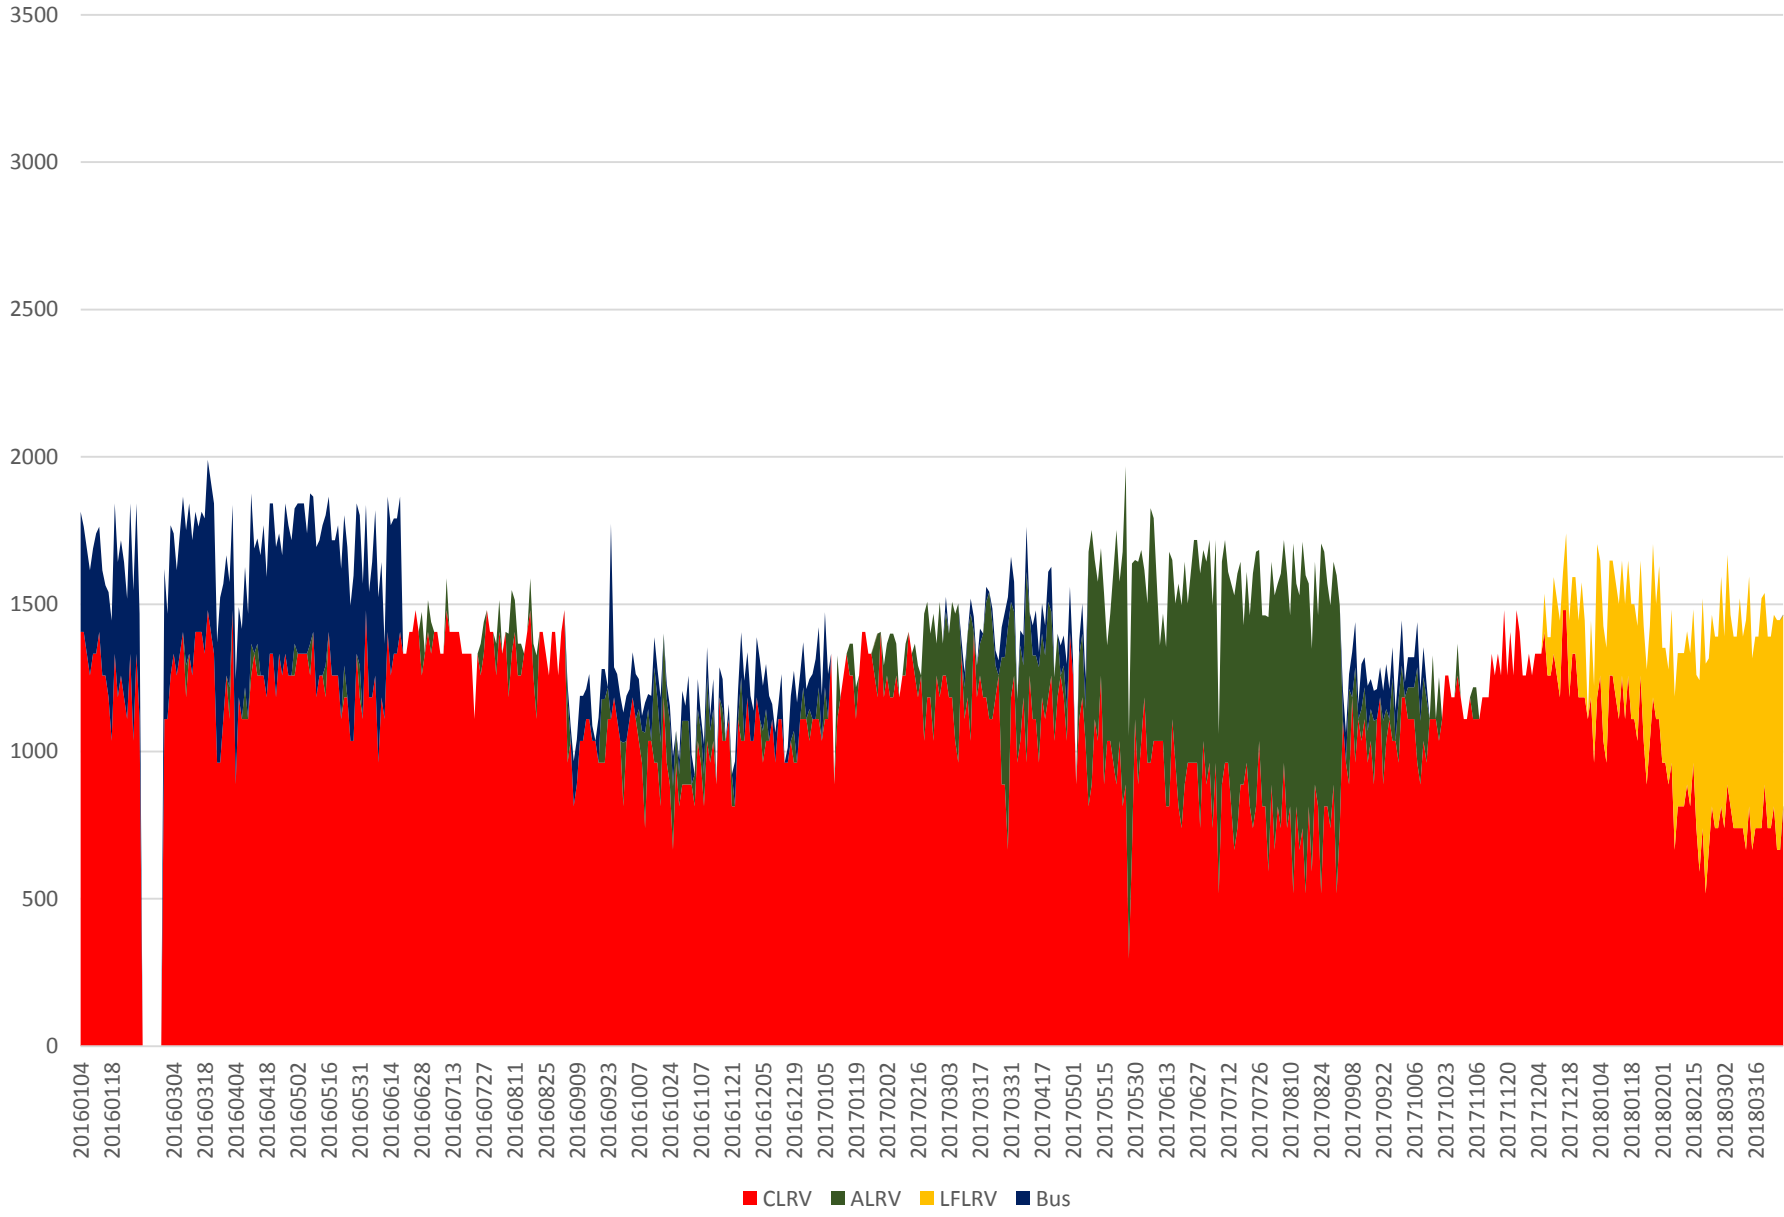

504 King Capacity at Jameson/EB Jan 2016 to Mar 2018 600 to 700

504 King Capacity at Jameson/EB Jan 2016 to Mar 2018 700 to 800

504 King Capacity at Jameson/EB Jan 2016 to Mar 2018 800 to 900

# 504 King Capacity at Jameson/EB Jan 2016 to Mar 2018 900 to 1000