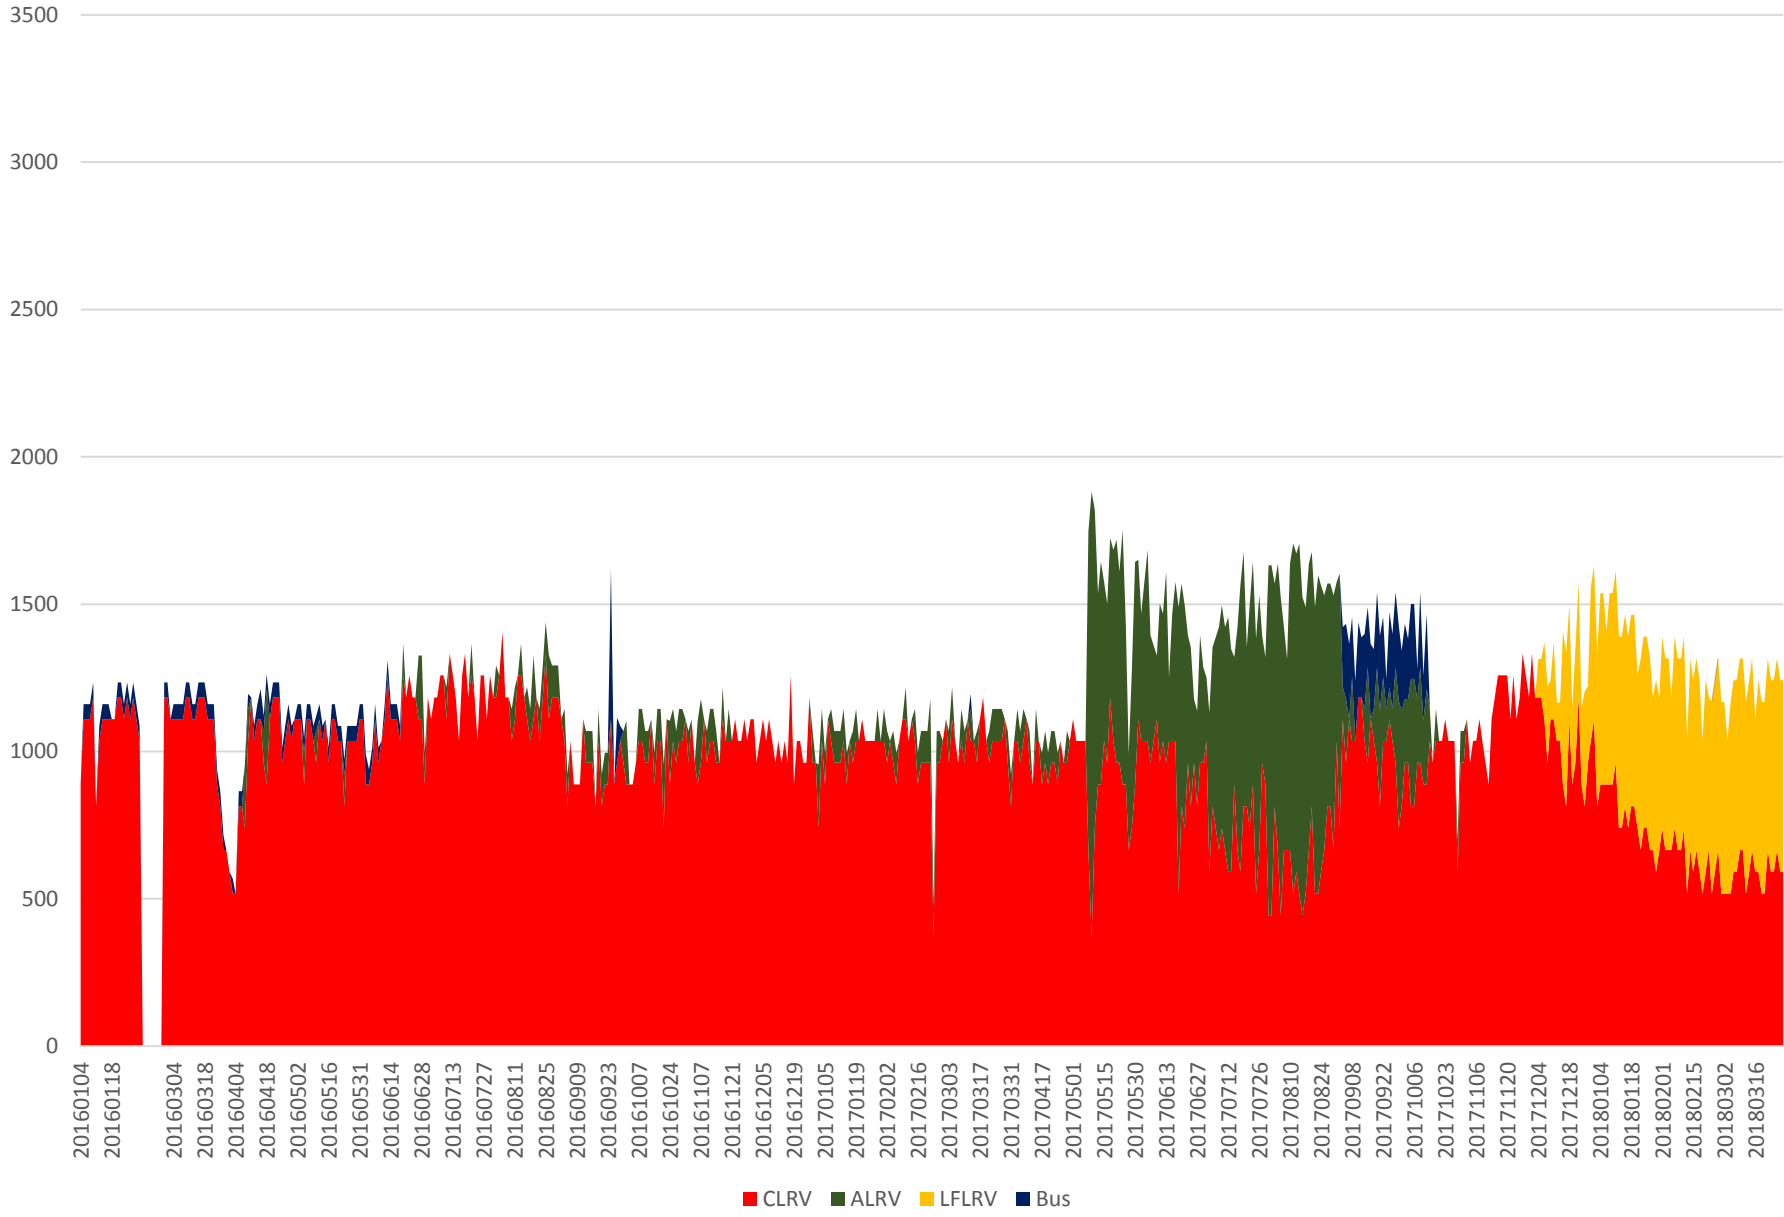

504 King Capacity at Jameson/EB Jan 2016 to Mar 2018 600 to 700

504 King Capacity at Jameson/EB Jan 2016 to Mar 2018 700 to 800

504 King Capacity at Jameson/EB Jan 2016 to Mar 2018 800 to 900

# 504 King Capacity at Jameson/EB Jan 2016 to Mar 2018 900 to 1000