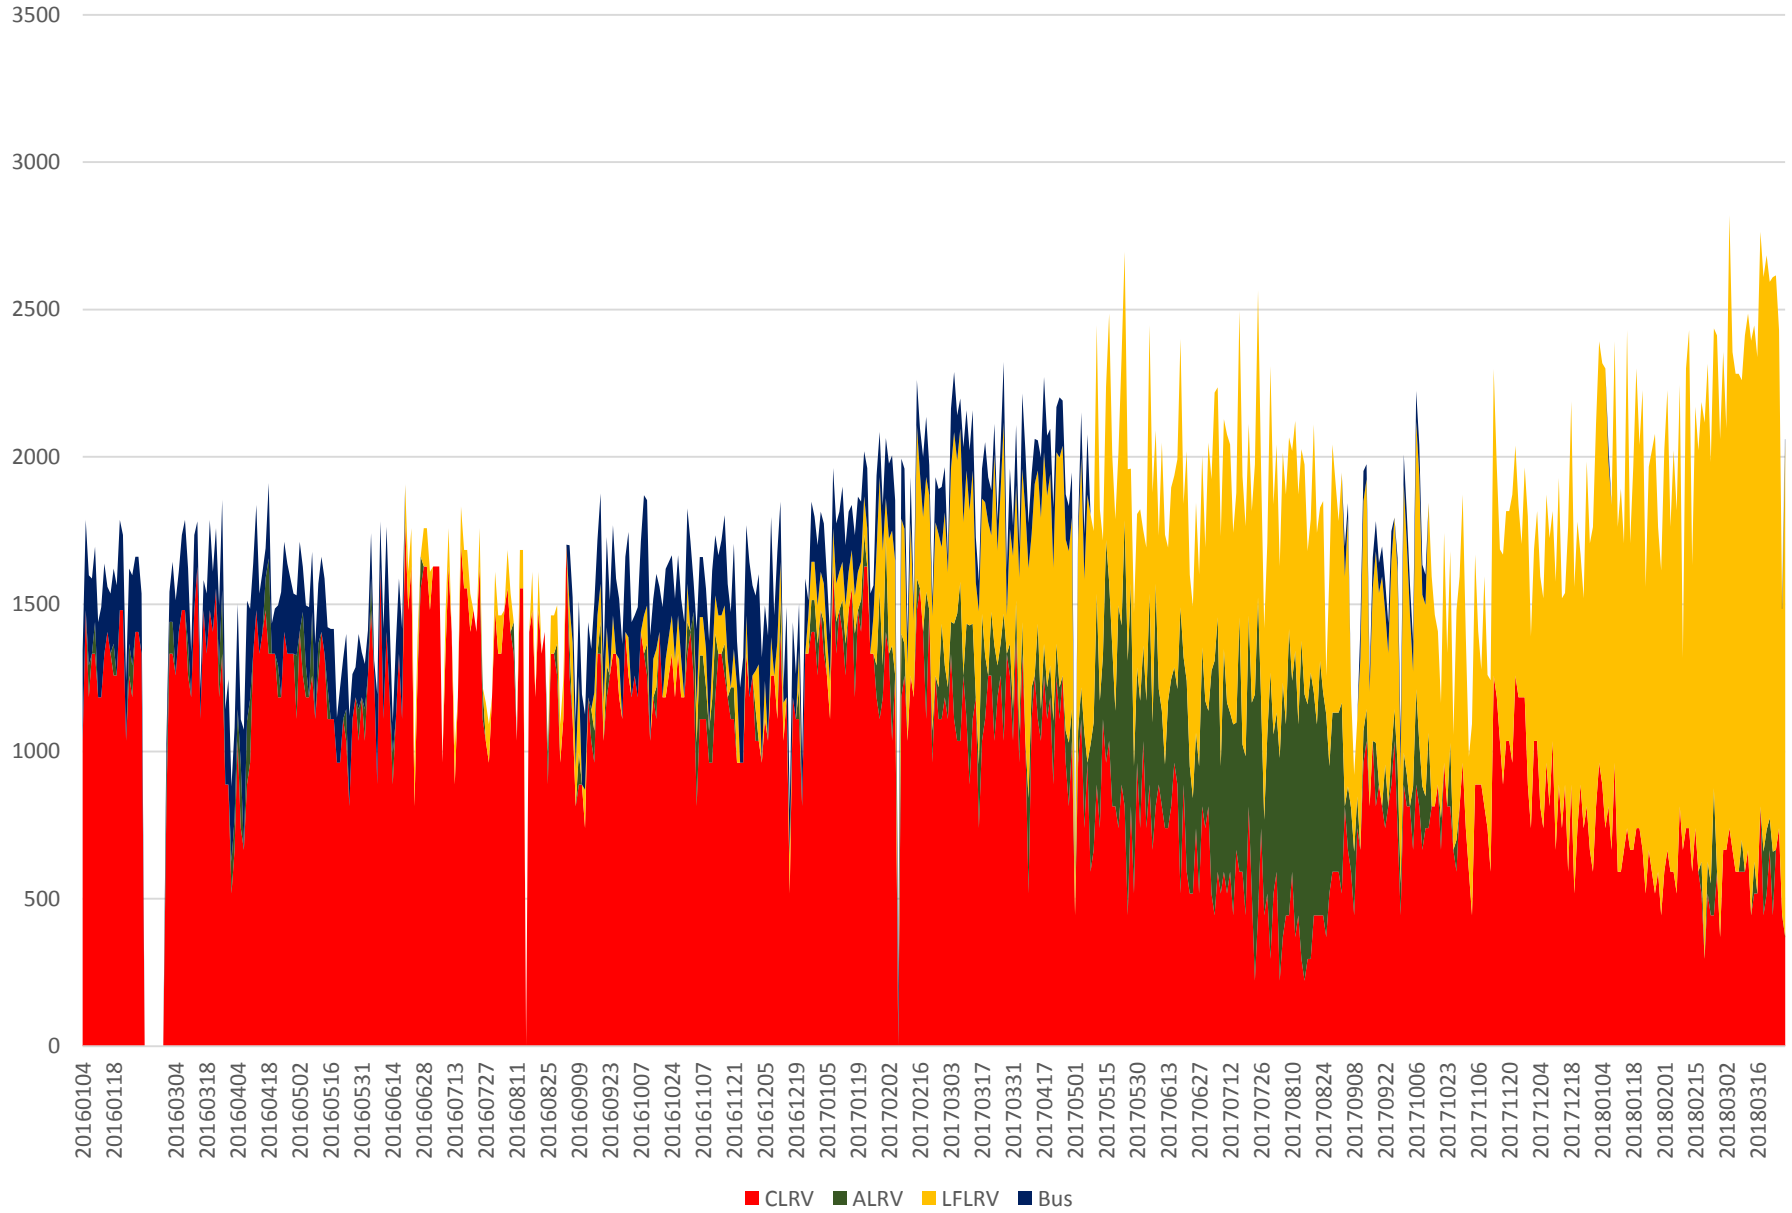

504 King Capacity at Bathurst/WB Jan 2016 to Mar 2018 1500 to 1600

504 King Capacity at Bathurst/WB Jan 2016 to Mar 2018 1600 to 1700

504 King Capacity at Bathurst/WB Jan 2016 to Mar 2018 1700 to 1800

504 King Capacity at Bathurst/WB Jan 2016 to Mar 2018 1800 to 1900