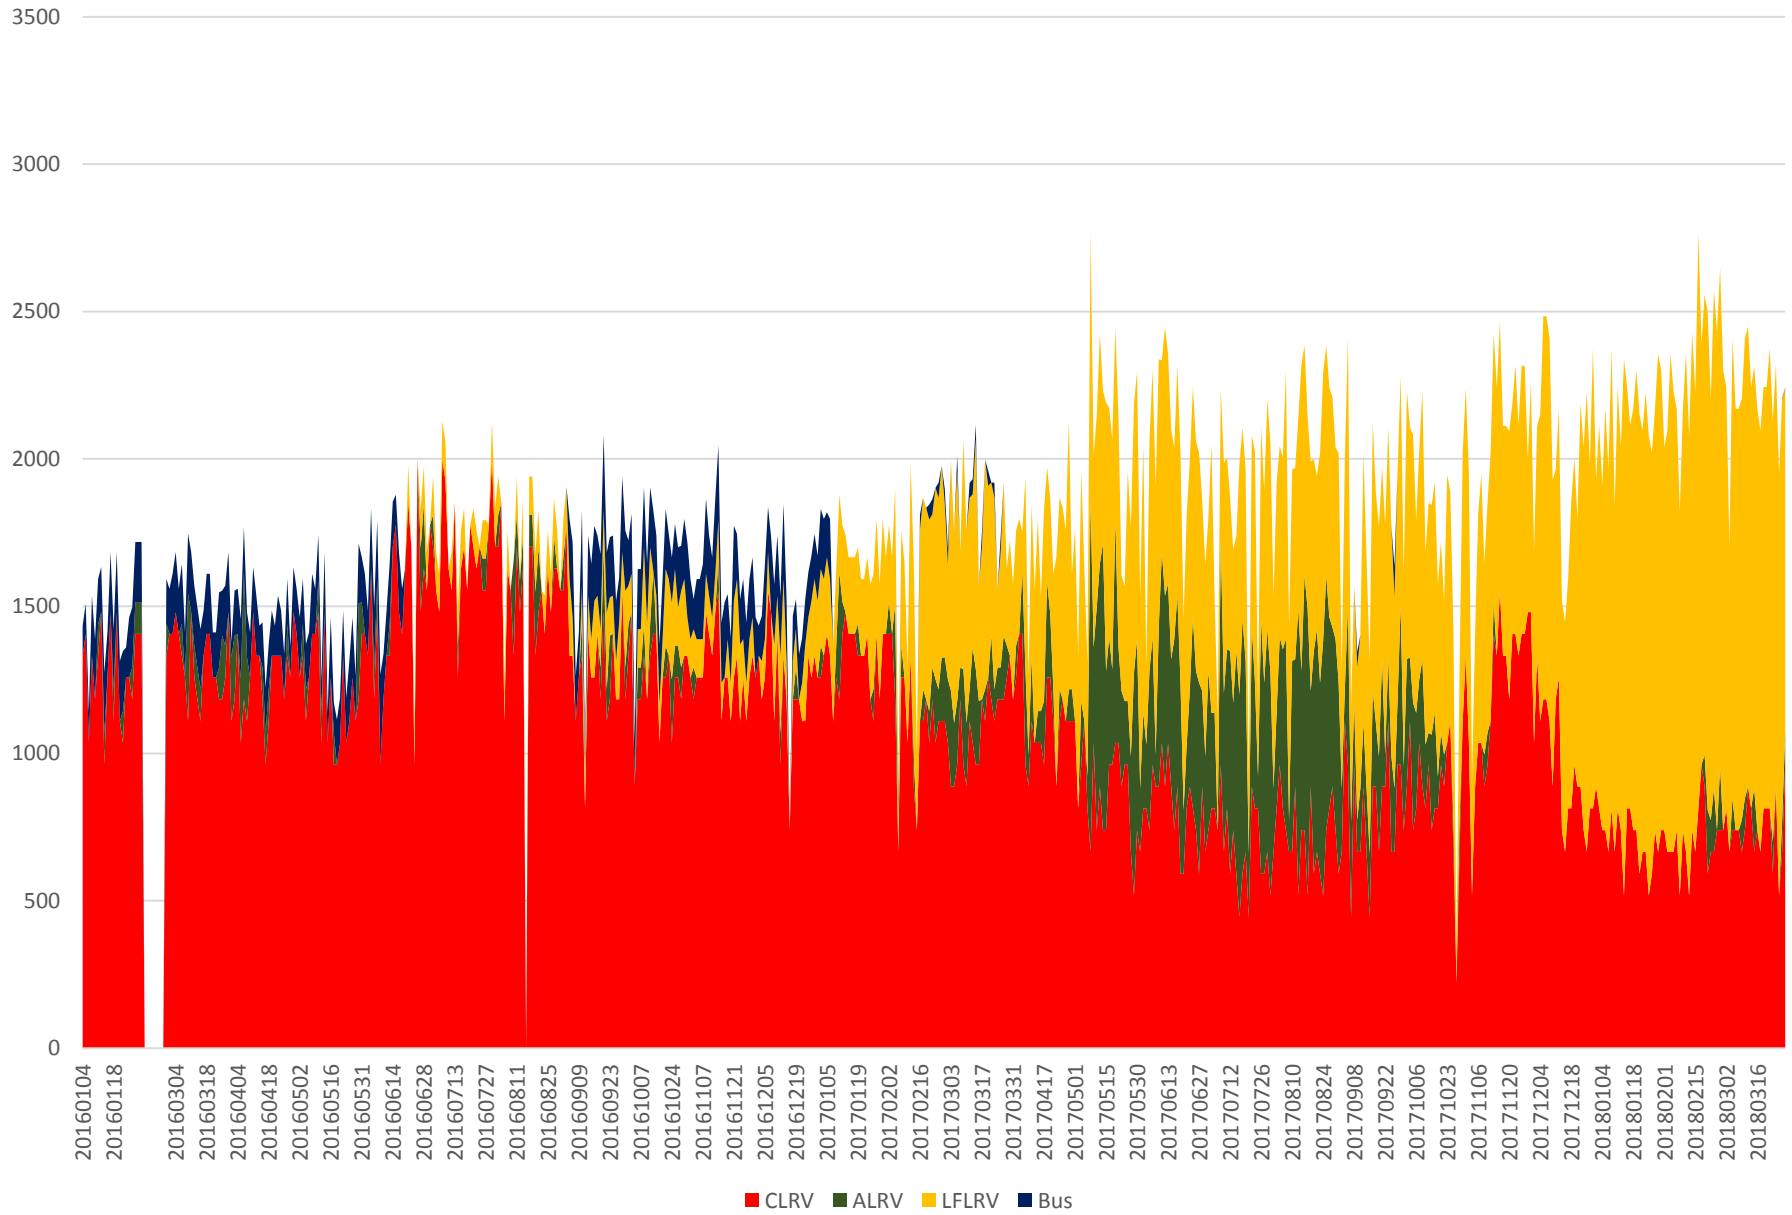

504 King Capacity at Bathurst/WB Jan 2016 to Mar 2018 1500 to 1600

504 King Capacity at Bathurst/WB Jan 2016 to Mar 2018 1600 to 1700

504 King Capacity at Bathurst/WB Jan 2016 to Mar 2018 1700 to 1800

504 King Capacity at Bathurst/WB Jan 2016 to Mar 2018 1800 to 1900