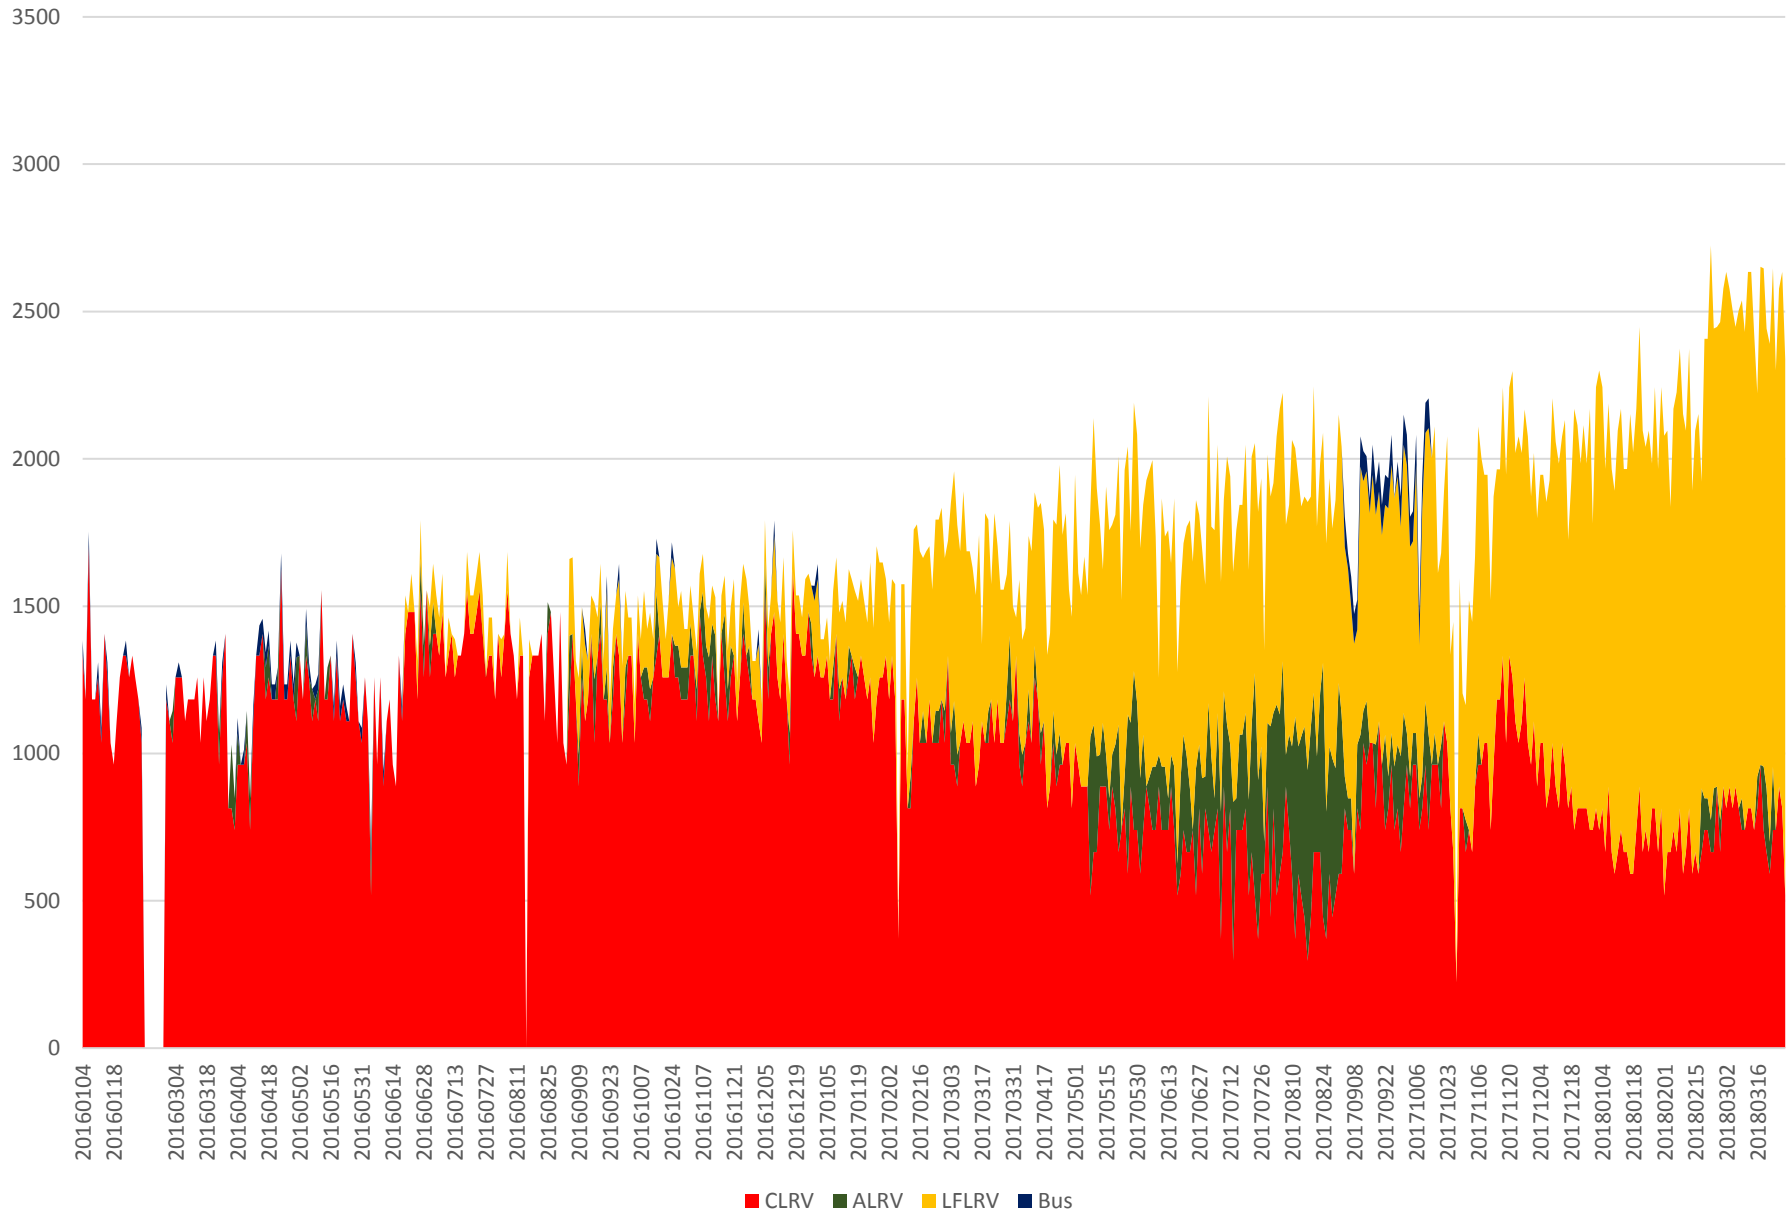

504 King Capacity at Bathurst/WB Jan 2016 to Mar 2018 1500 to 1600

504 King Capacity at Bathurst/WB Jan 2016 to Mar 2018 1600 to 1700

504 King Capacity at Bathurst/WB Jan 2016 to Mar 2018 1700 to 1800

504 King Capacity at Bathurst/WB Jan 2016 to Mar 2018 1800 to 1900