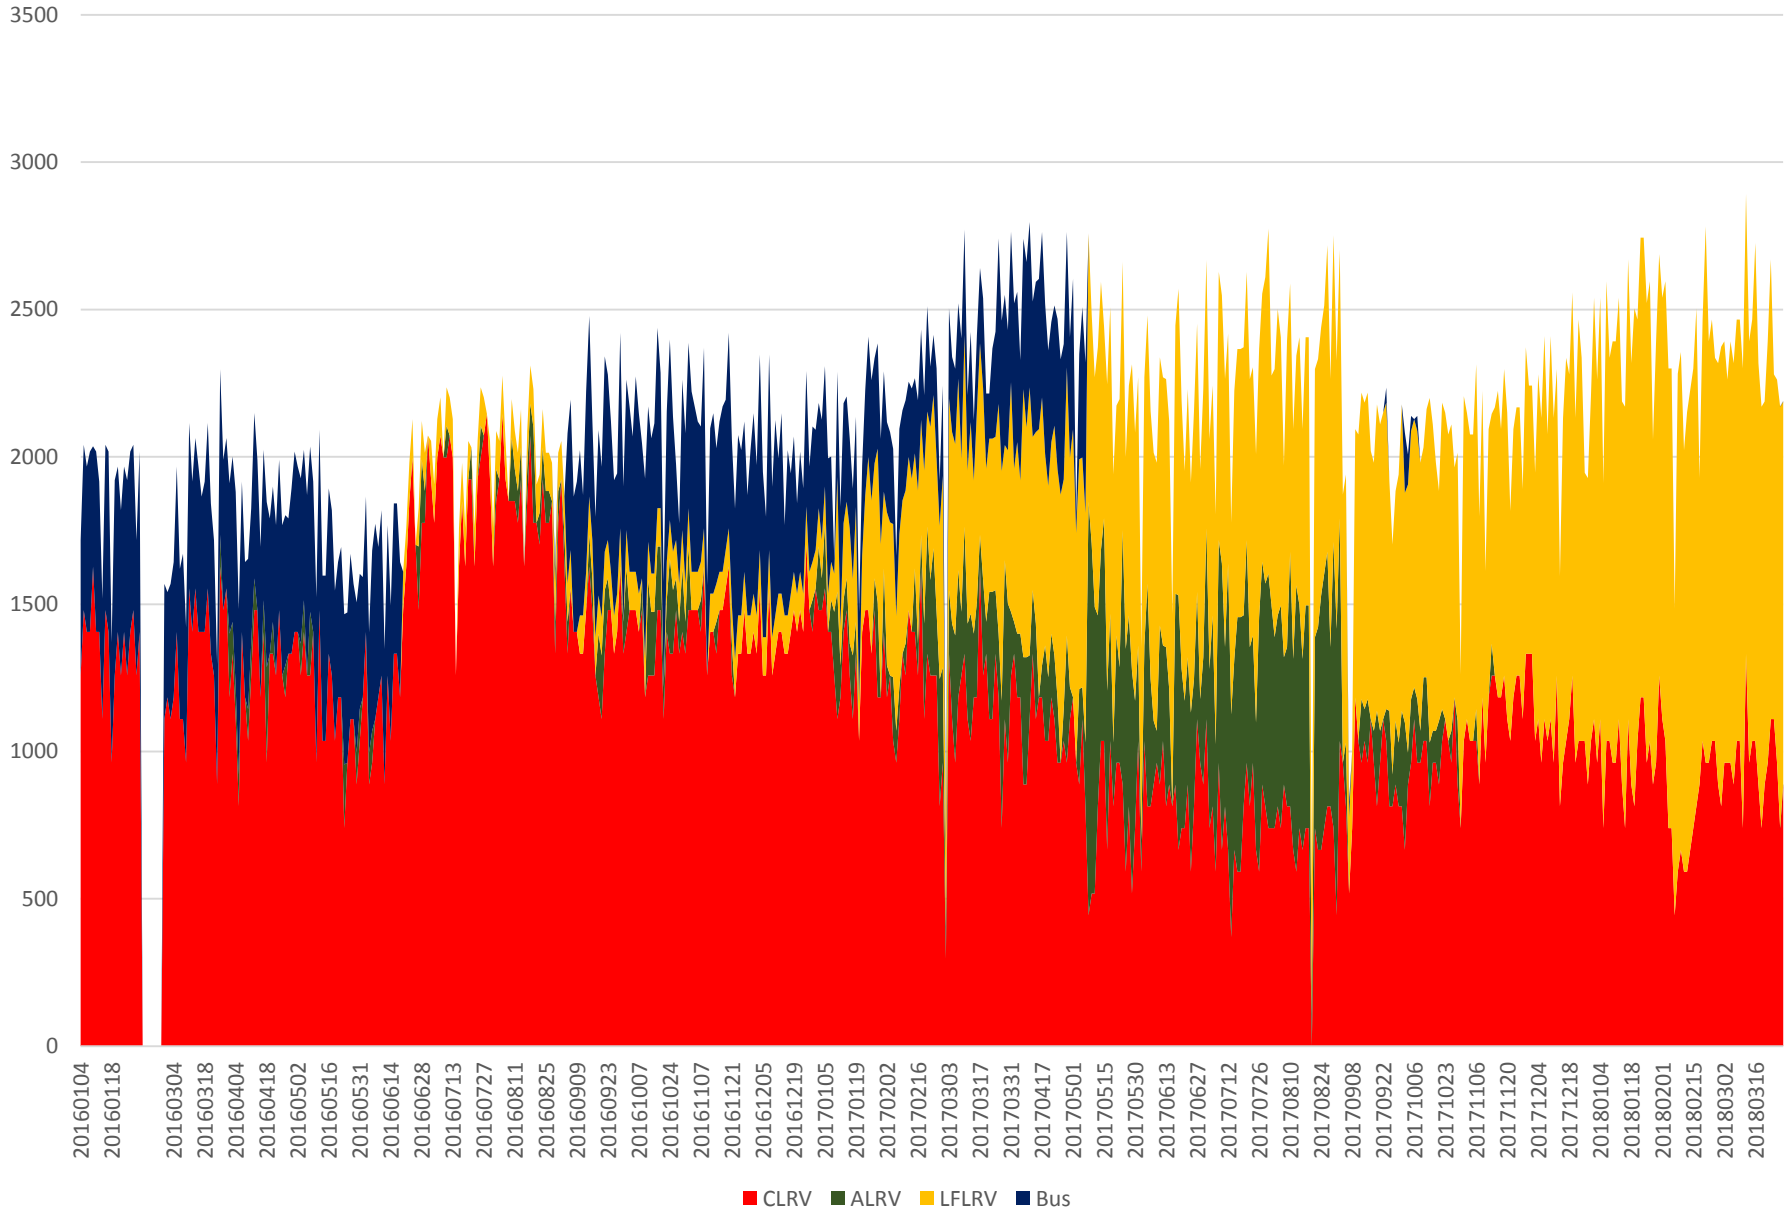

504 King Capacity at Bathurst/EB Jan 2016 to Mar 2018 600 to 700

504 King Capacity at Bathurst/EB Jan 2016 to Mar 2018 700 to 800

504 King Capacity at Bathurst/EB Jan 2016 to Mar 2018 800 to 900

504 King Capacity at Bathurst/EB Jan 2016 to Mar 2018 900 to 1000