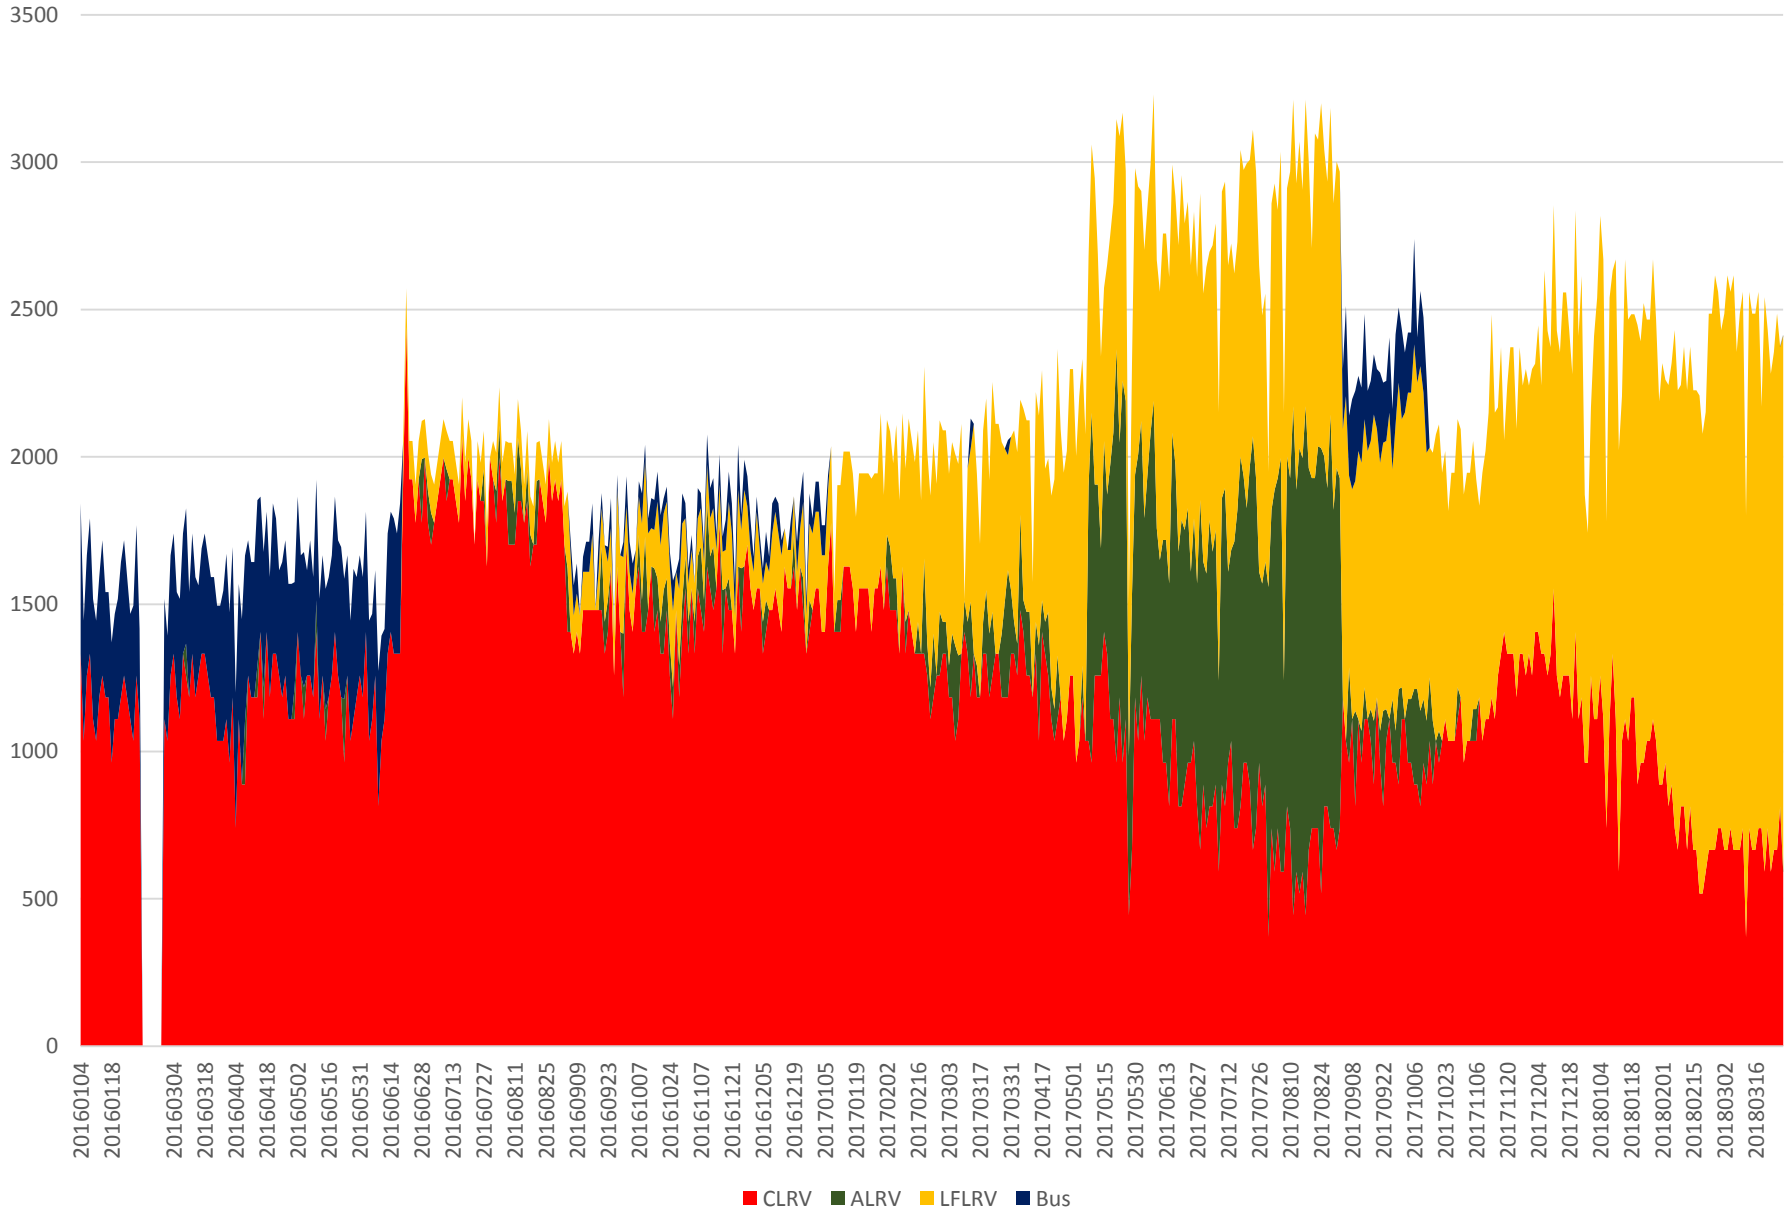

504 King Capacity at Bathurst/EB Jan 2016 to Mar 2018 600 to 700

504 King Capacity at Bathurst/EB Jan 2016 to Mar 2018 700 to 800

504 King Capacity at Bathurst/EB Jan 2016 to Mar 2018 800 to 900

504 King Capacity at Bathurst/EB Jan 2016 to Mar 2018 900 to 1000