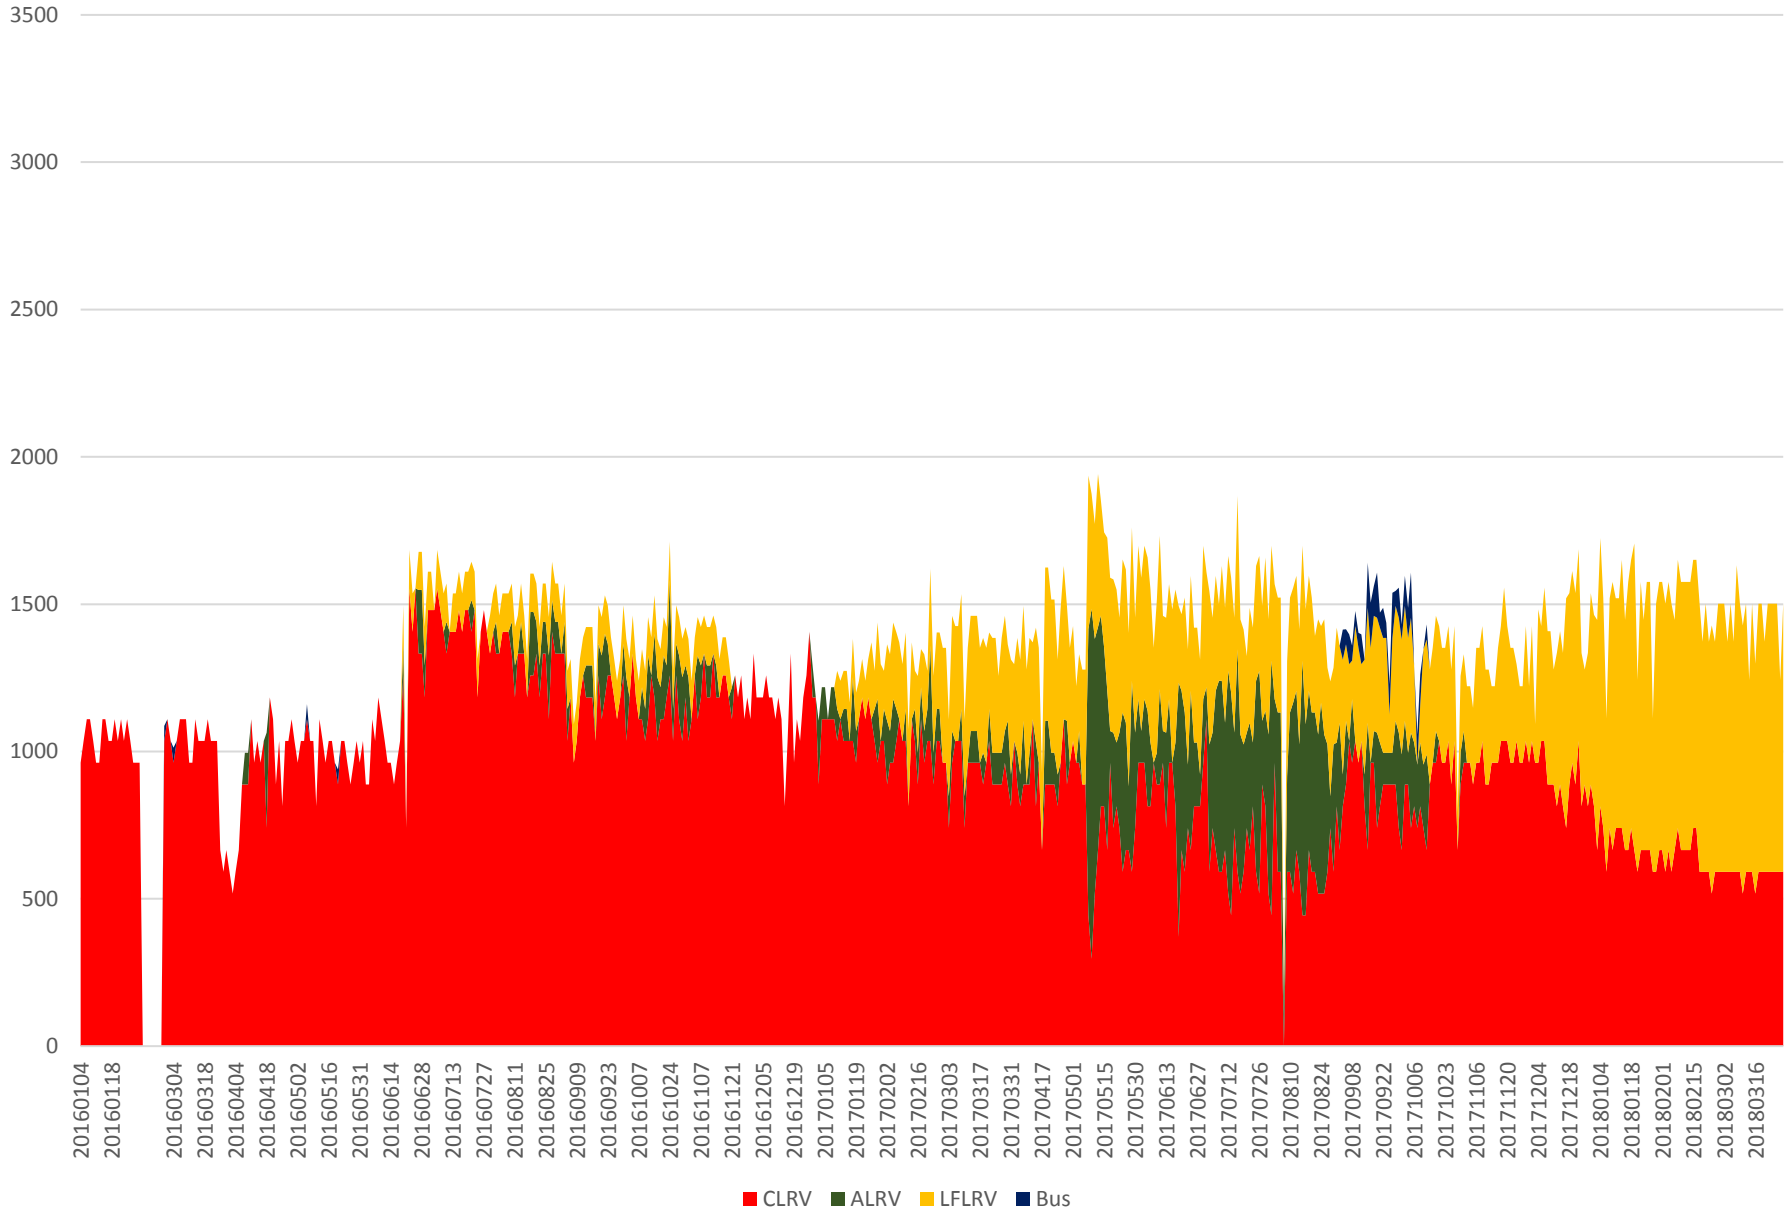

504 King Capacity at Bathurst/EB Jan 2016 to Mar 2018 600 to 700

504 King Capacity at Bathurst/EB Jan 2016 to Mar 2018 700 to 800

504 King Capacity at Bathurst/EB Jan 2016 to Mar 2018 800 to 900

504 King Capacity at Bathurst/EB Jan 2016 to Mar 2018 900 to 1000