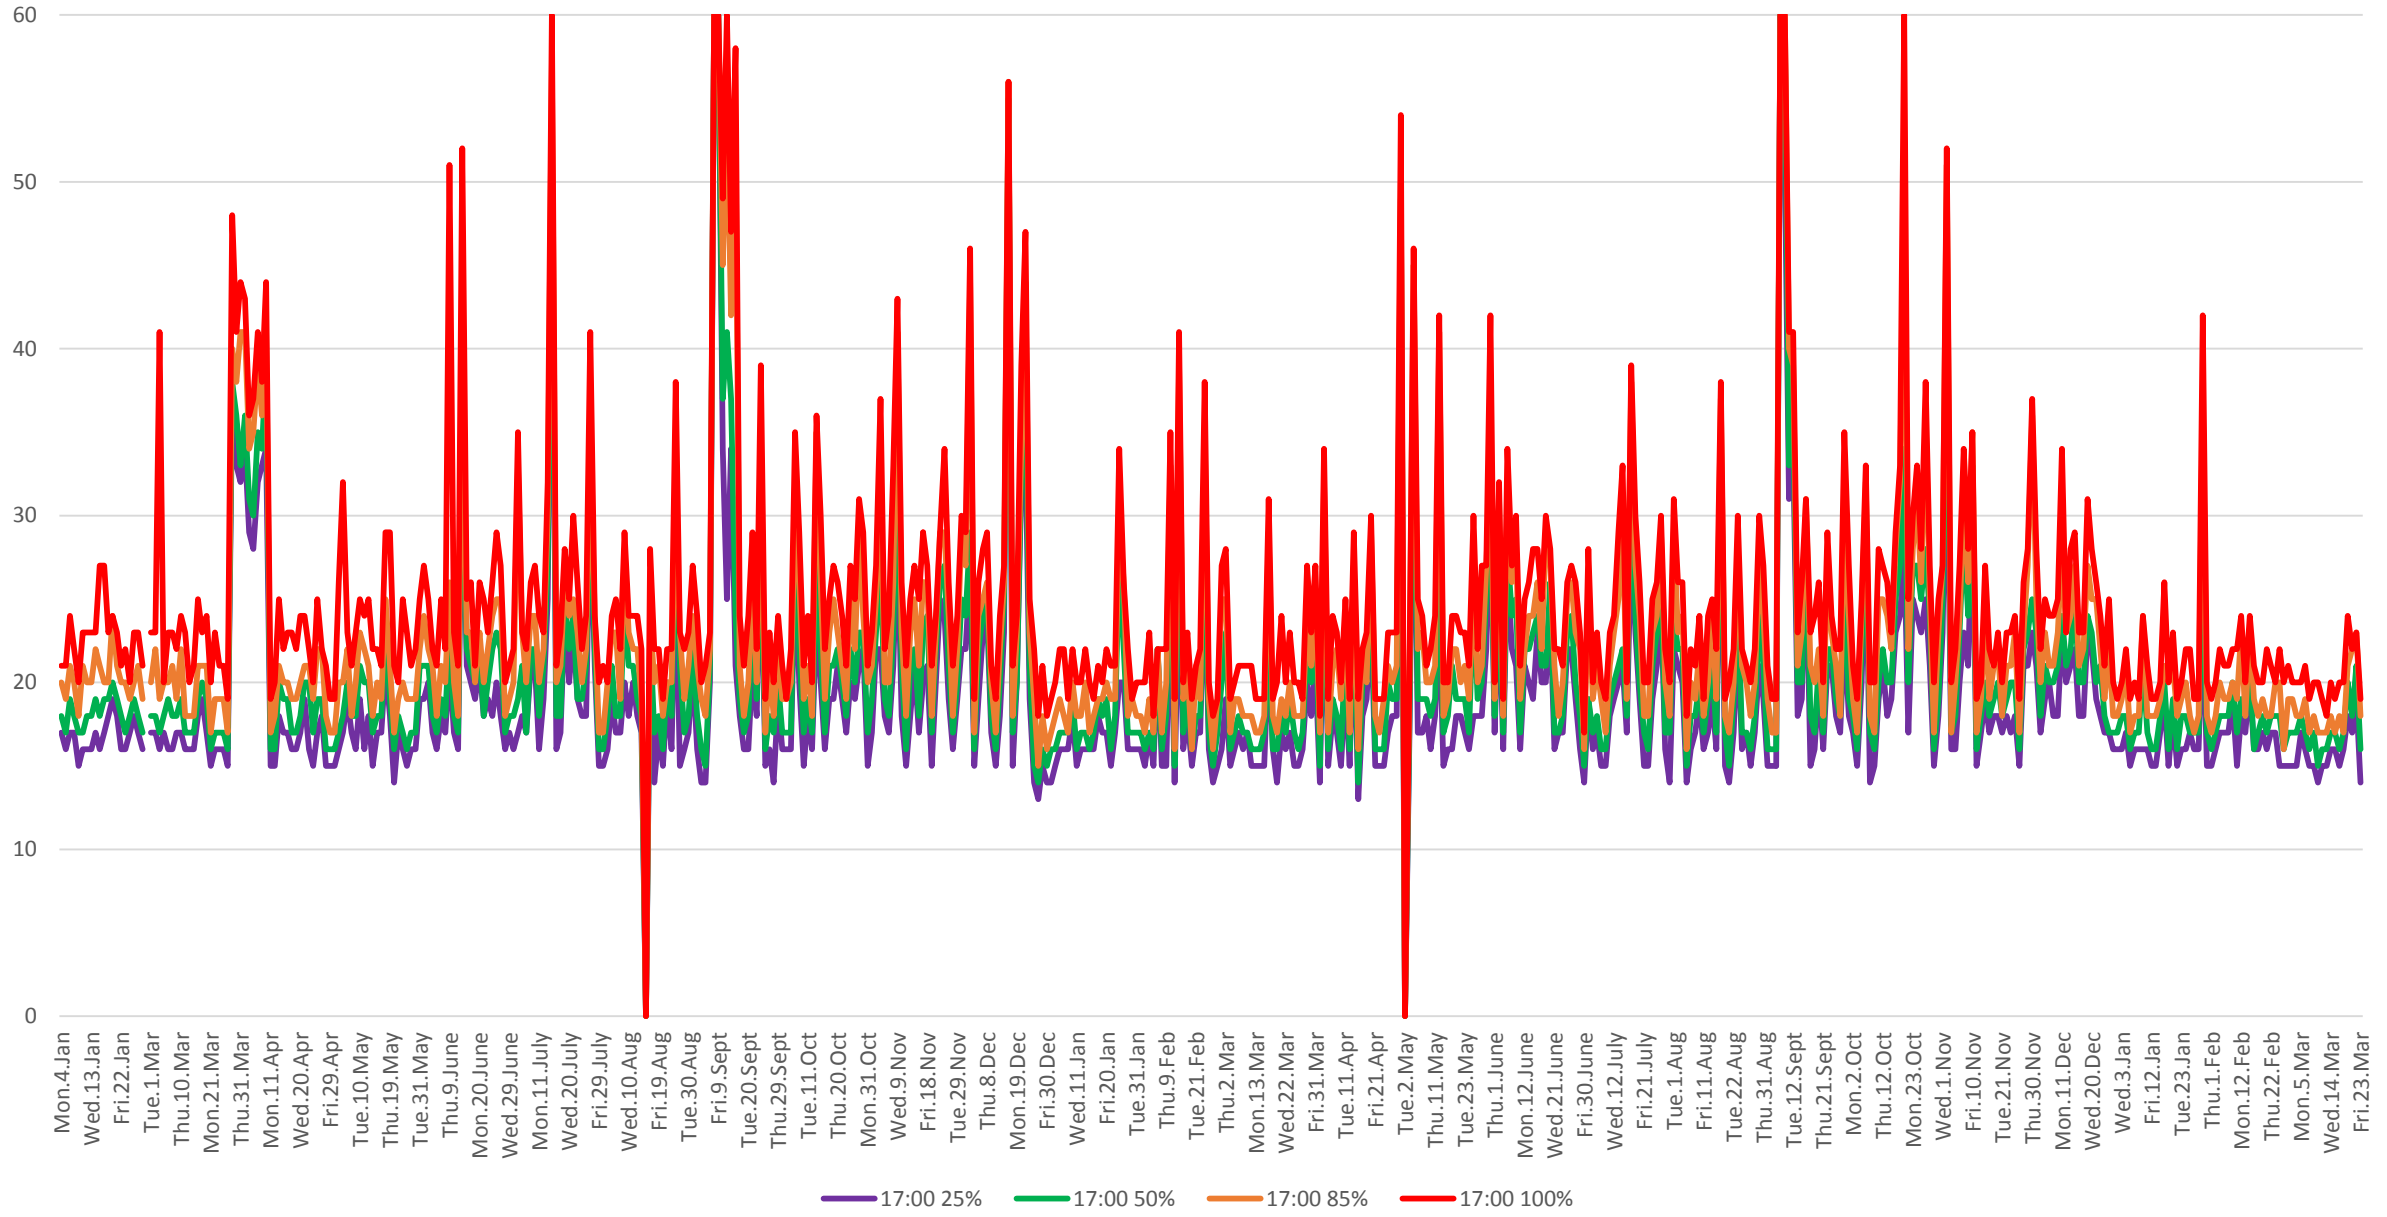

504 King Link Times From Bathurst To Jarvis Eastbound From Jan 2016 To Mar 2018 8:00 to 9:00 am Weekdays

504 King Link Times From Bathurst To Jarvis Eastbound From Jan 2016 To Mar 2018 1:00 to 2:00 pm Weekdays

504 King Link Times From Bathurst To Jarvis Eastbound From Jan 2016 To Mar 2018 5:00 to 6:00 pm Weekdays

504 King Link Times From Bathurst To Jarvis Eastbound From Jan 2016 To Mar 2018 8:00 to 9:00 pm Weekdays

504 King Link Times From Bathurst To Jarvis Eastbound From Jan 2016 To Mar 2018 11:00 pm to 12:00 mn Weekdays