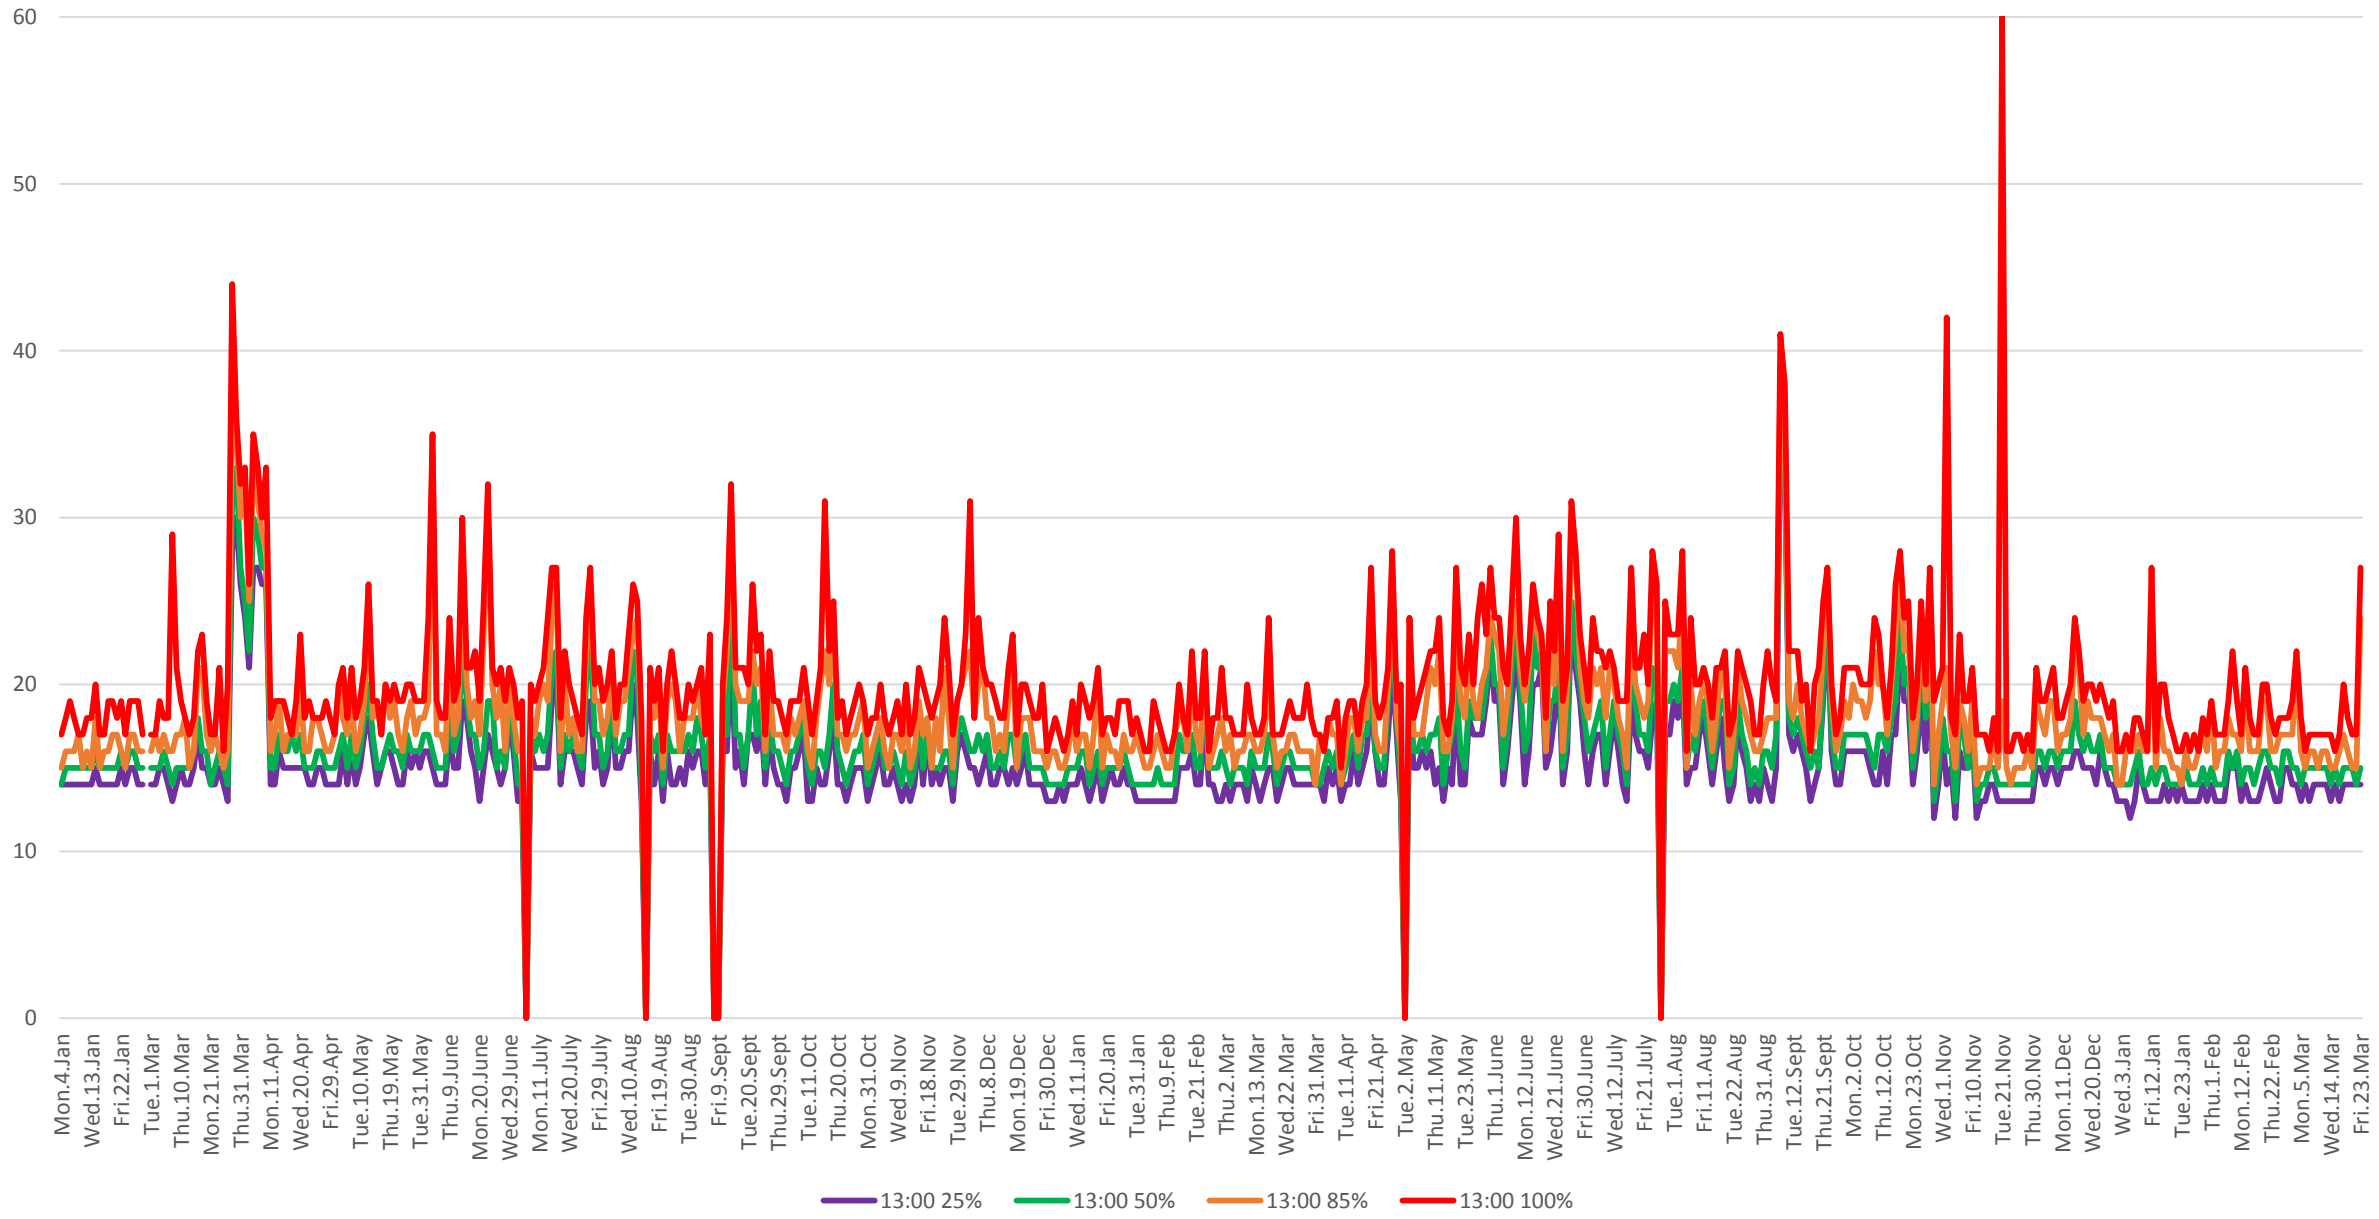

504 King Link Times From Bathurst To Jarvis Eastbound From Jan 2016 To Mar 2018 8:00 to 9:00 am Weekdays

504 King Link Times From Bathurst To Jarvis Eastbound From Jan 2016 To Mar 2018 1:00 to 2:00 pm Weekdays

504 King Link Times From Bathurst To Jarvis Eastbound From Jan 2016 To Mar 2018 5:00 to 6:00 pm Weekdays

504 King Link Times From Bathurst To Jarvis Eastbound From Jan 2016 To Mar 2018 8:00 to 9:00 pm Weekdays

504 King Link Times From Bathurst To Jarvis Eastbound From Jan 2016 To Mar 2018 11:00 pm to 12:00 mn Weekdays