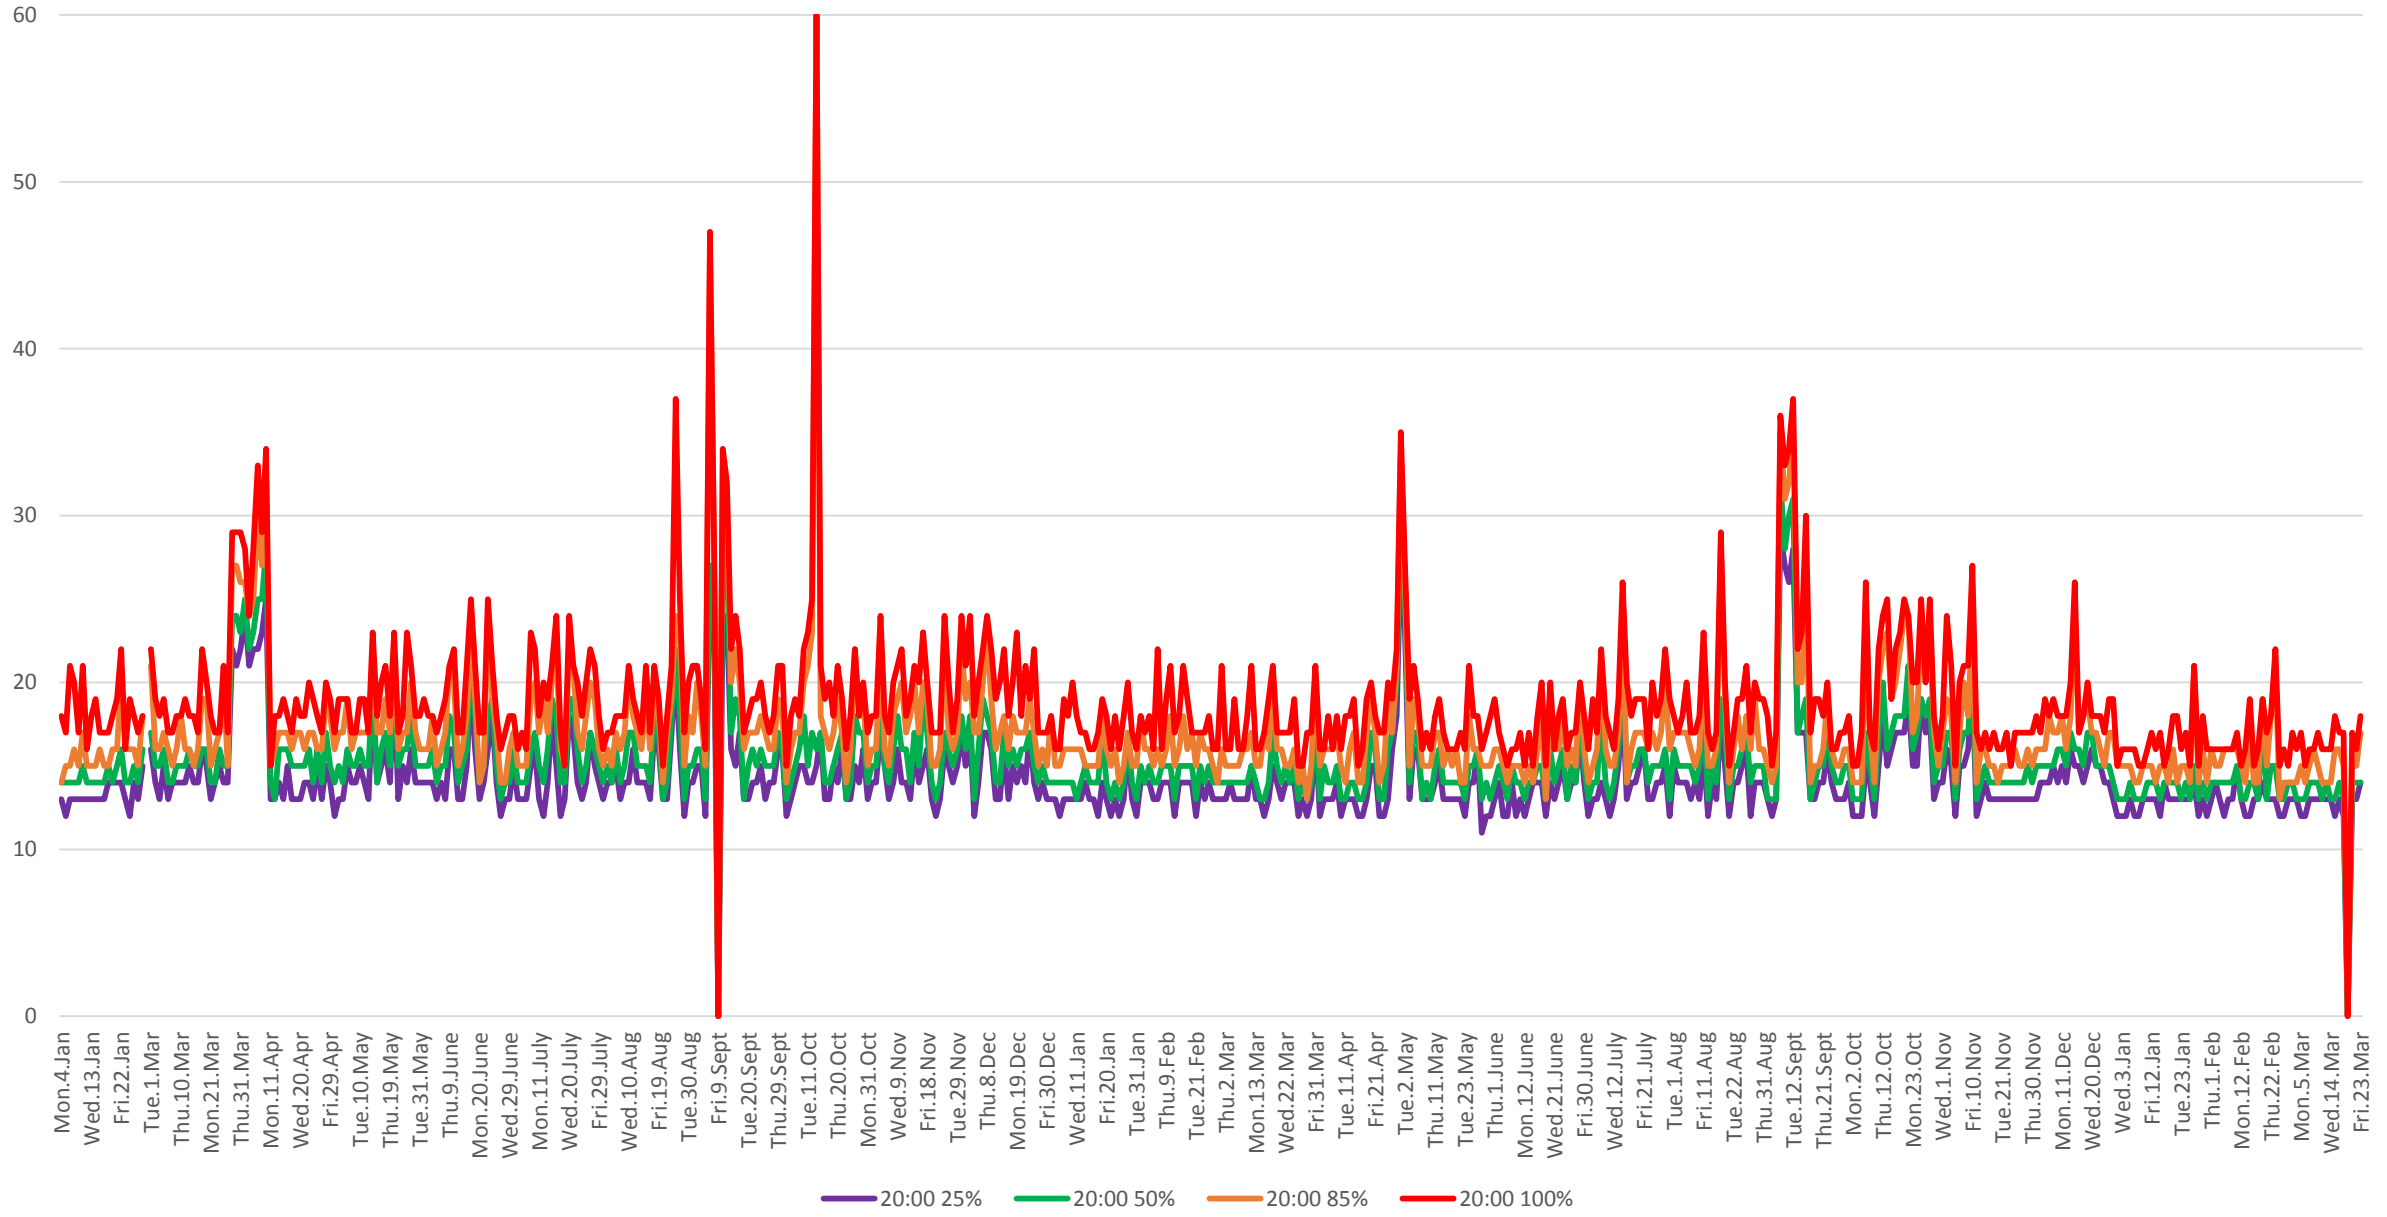

504 King Link Times From Bathurst To Jarvis Eastbound From Jan 2016 To Mar 2018 8:00 to 9:00 am Weekdays

504 King Link Times From Bathurst To Jarvis Eastbound From Jan 2016 To Mar 2018 1:00 to 2:00 pm Weekdays

504 King Link Times From Bathurst To Jarvis Eastbound From Jan 2016 To Mar 2018 5:00 to 6:00 pm Weekdays

504 King Link Times From Bathurst To Jarvis Eastbound From Jan 2016 To Mar 2018 8:00 to 9:00 pm Weekdays

504 King Link Times From Bathurst To Jarvis Eastbound From Jan 2016 To Mar 2018 11:00 pm to 12:00 mn Weekdays