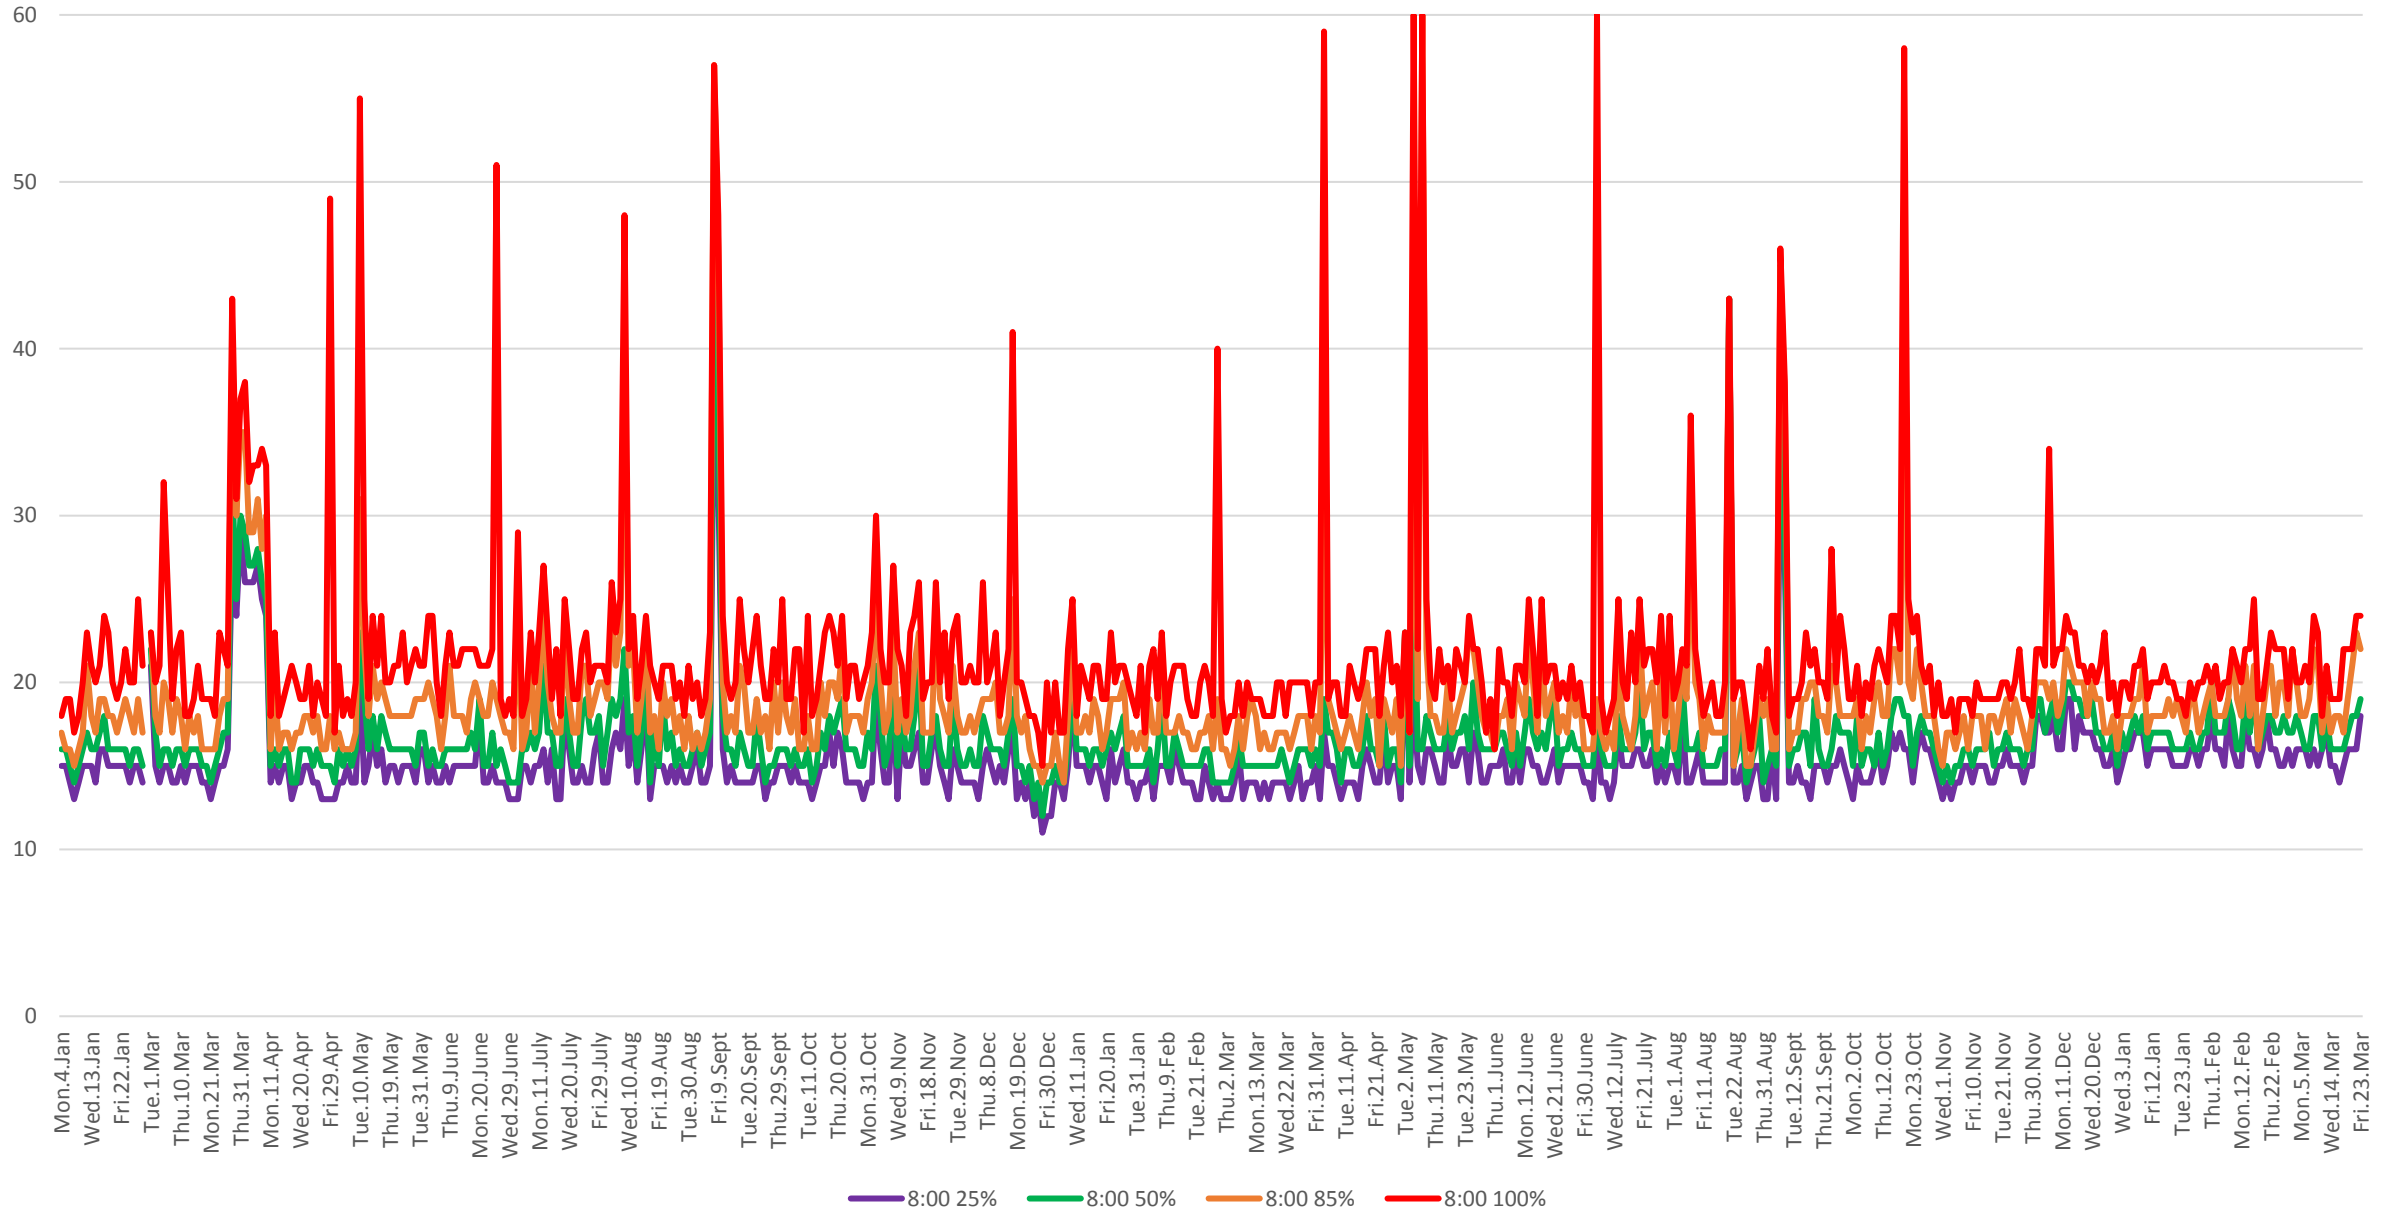

504 King Link Times From Bathurst To Jarvis Eastbound From Jan 2016 To Mar 2018 8:00 to 9:00 am Weekdays

504 King Link Times From Bathurst To Jarvis Eastbound From Jan 2016 To Mar 2018 1:00 to 2:00 pm Weekdays

504 King Link Times From Bathurst To Jarvis Eastbound From Jan 2016 To Mar 2018 5:00 to 6:00 pm Weekdays

504 King Link Times From Bathurst To Jarvis Eastbound From Jan 2016 To Mar 2018 8:00 to 9:00 pm Weekdays

504 King Link Times From Bathurst To Jarvis Eastbound From Jan 2016 To Mar 2018 11:00 pm to 12:00 mn Weekdays