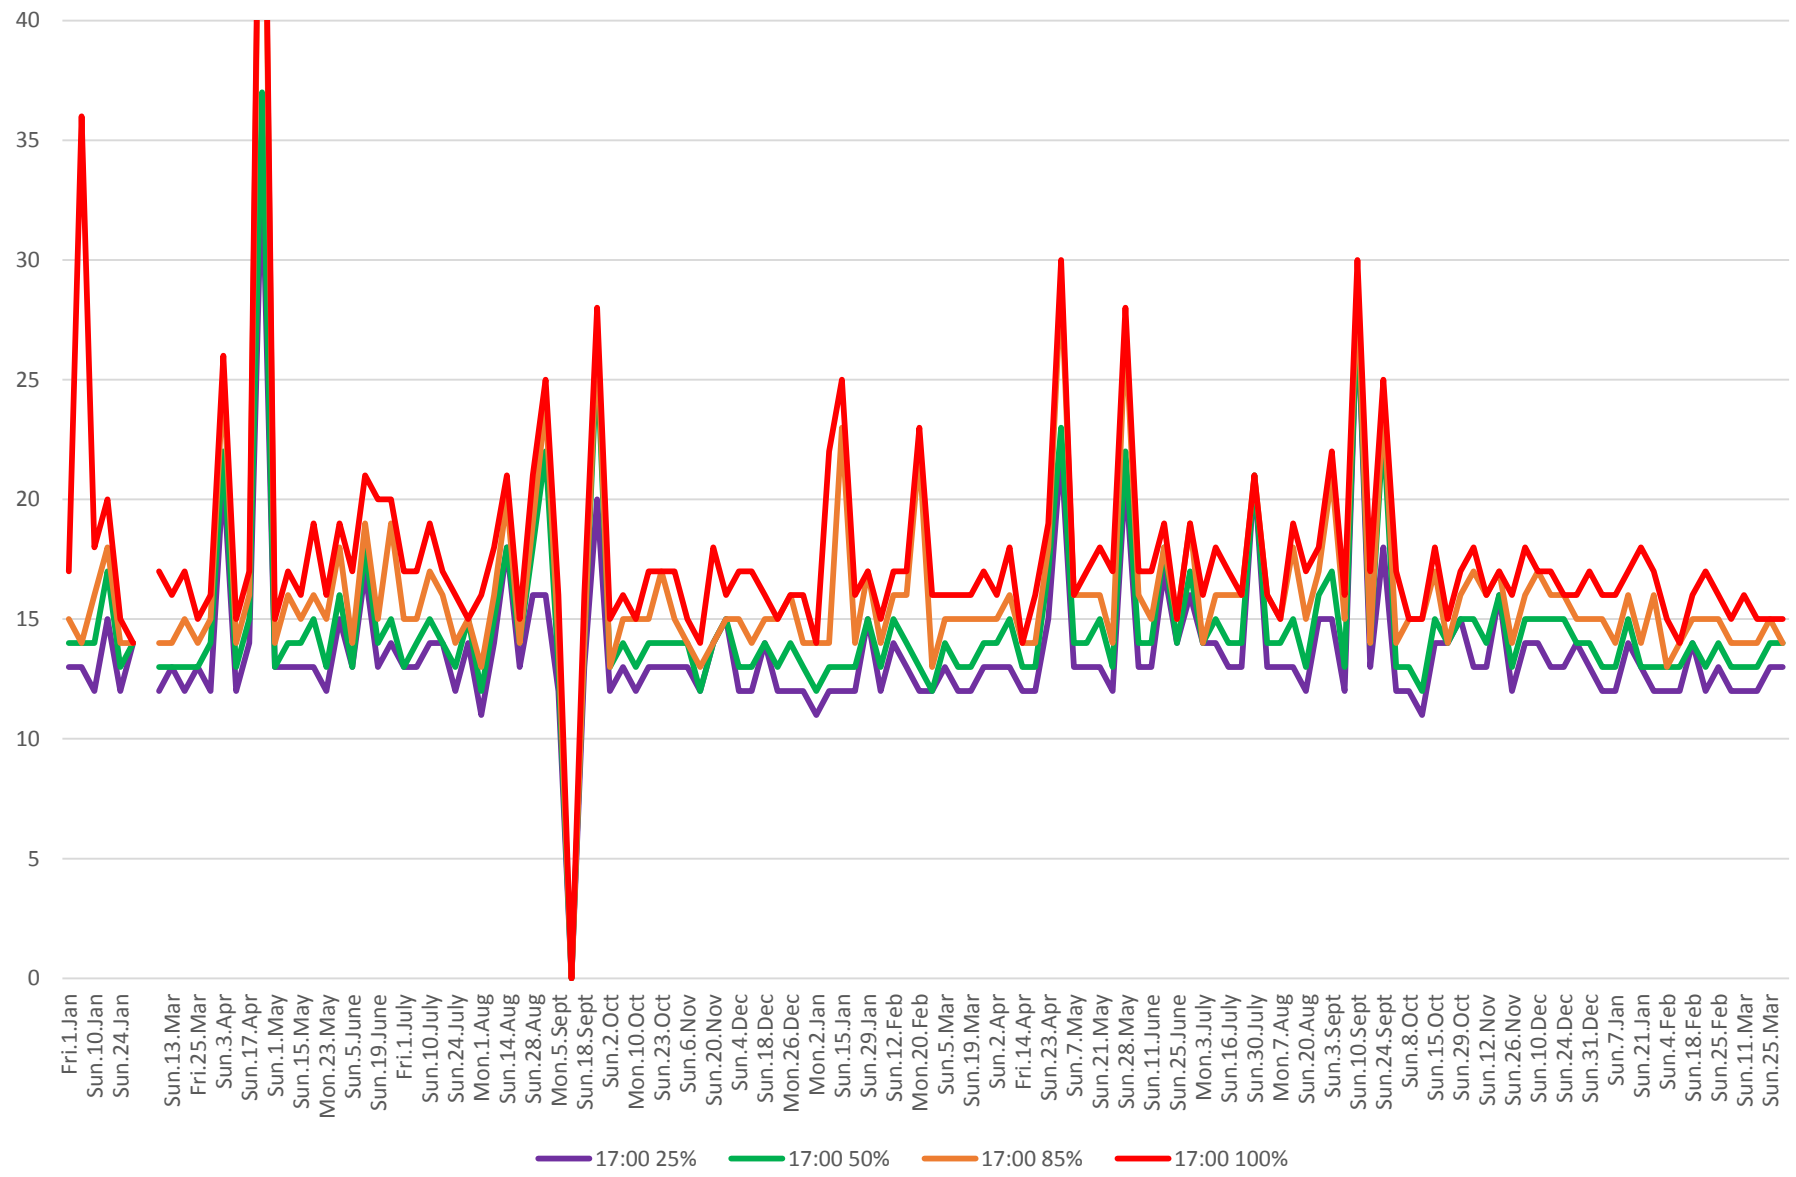

504 King Link Times From Bathurst To Jarvis Eastbound From Jan 2016 To Mar 2018 5:00 to 6:00 pm Tuesdays

504 King Link Times From Bathurst To Jarvis Eastbound From Jan 2016 To Mar 2018 5:00 to 6:00 pm Wednesdays

504 King Link Times From Bathurst To Jarvis Eastbound From Jan 2016 To Mar 2018 5:00 to 6:00 pm Thursdays

504 King Link Times From Bathurst To Jarvis Eastbound From Jan 2016 To Mar 2018 5:00 to 6:00 pm Fridays

504 King Link Times From Bathurst To Jarvis Eastbound From Jan 2016 To Mar 2018 5:00 to 6:00 pm Saturdays

504 King Link Times From Bathurst To Jarvis Eastbound From Jan 2016 To Mar 2018 5:00 to 6:00 pm Sundays

504 King Link Times From Bathurst To Jarvis Eastbound From Jan 2016 To Mar 2018 11:00 pm to 12:00 mn
Mondays

504 King Link Times From Bathurst To Jarvis Eastbound From Jan 2016 To Mar 2018 11:00 pm to 12:00 mn
Tuesdays