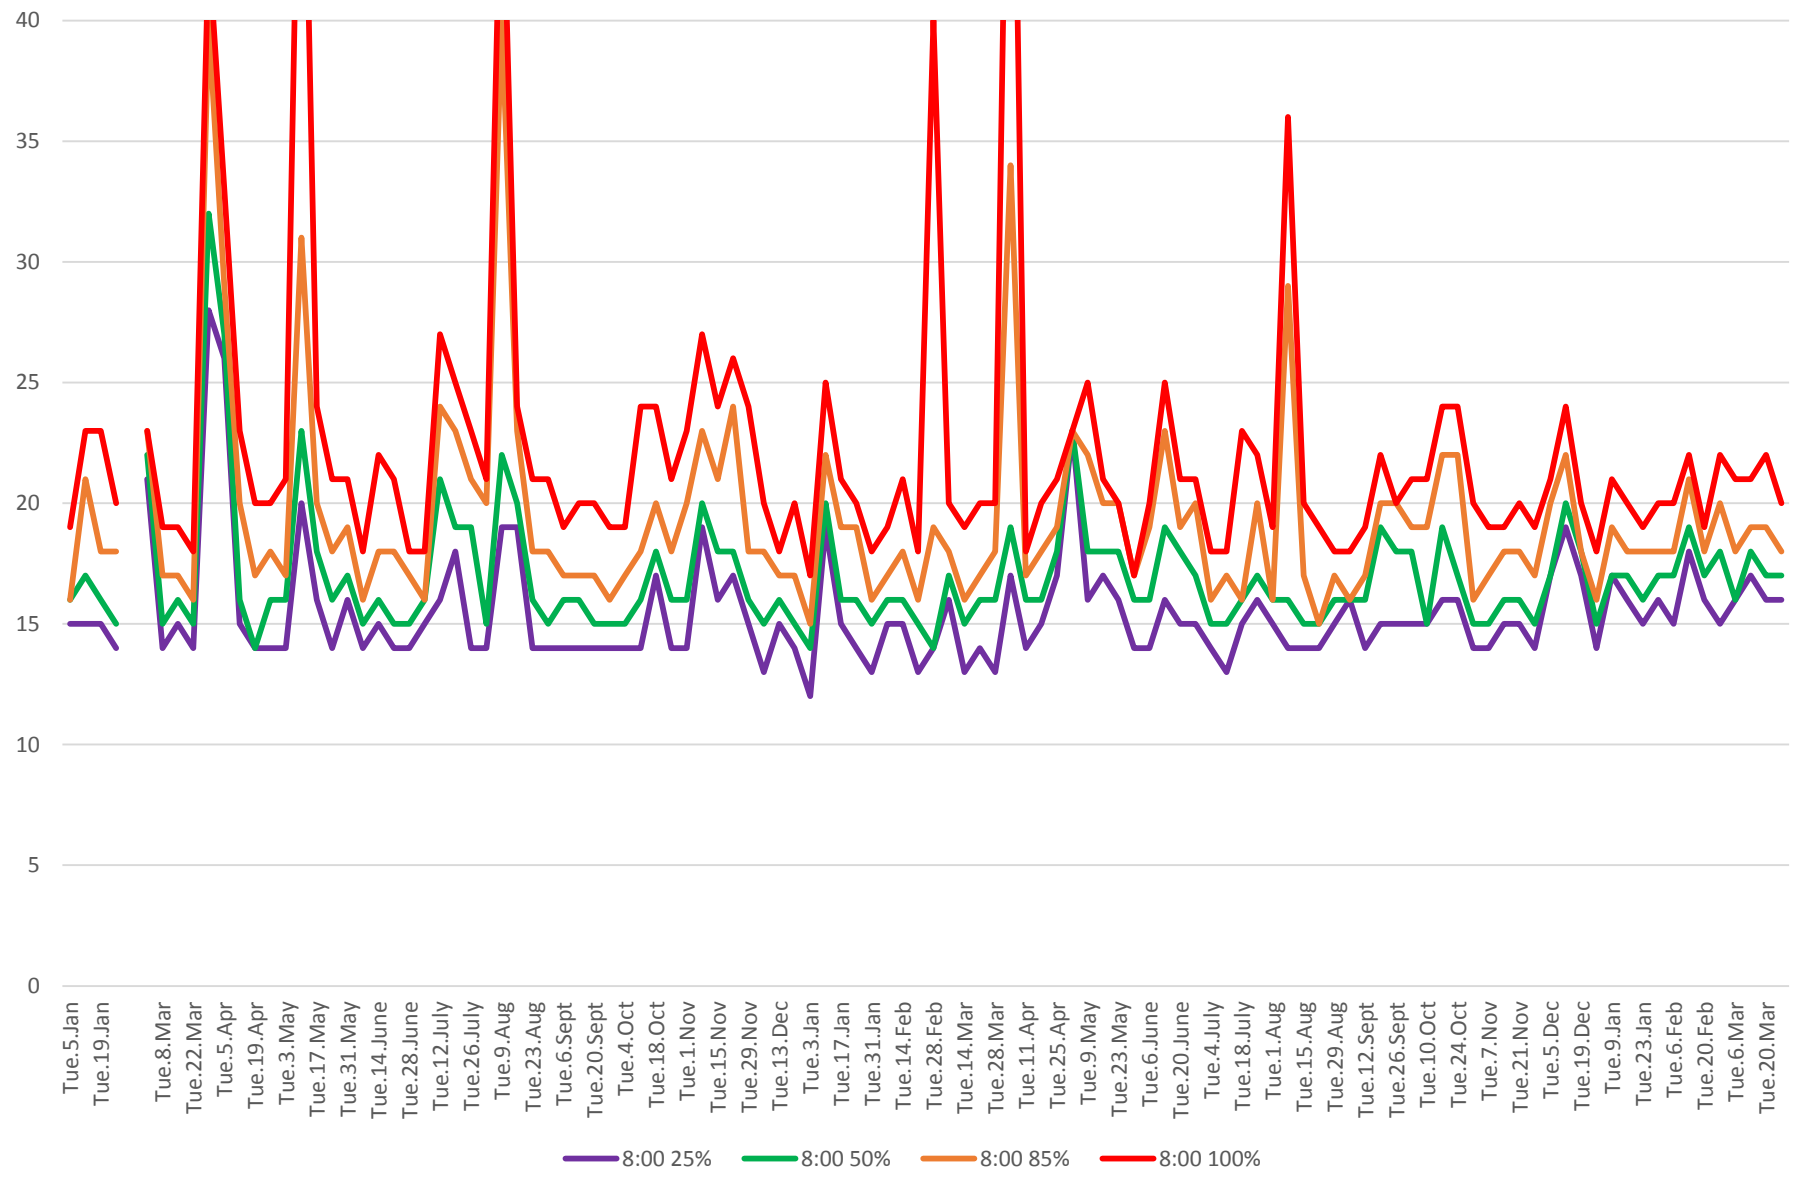

504 King Link Times From Bathurst To Jarvis Eastbound From Jan 2016 To Mar 2018 8:00 to 9:00 am Mondays

504 King Link Times From Bathurst To Jarvis Eastbound From Jan 2016 To Mar 2018 8:00 to 9:00 am Tuesdays

504 King Link Times From Bathurst To Jarvis Eastbound From Jan 2016 To Mar 2018 8:00 to 9:00 am Wednesdays

504 King Link Times From Bathurst To Jarvis Eastbound From Jan 2016 To Mar 2018 8:00 to 9:00 am Thursdays

504 King Link Times From Bathurst To Jarvis Eastbound From Jan 2016 To Mar 2018 8:00 to 9:00 am Fridays

504 King Link Times From Bathurst To Jarvis Eastbound From Jan 2016 To Mar 2018 8:00 to 9:00 am Saturdays

504 King Link Times From Bathurst To Jarvis Eastbound From Jan 2016 To Mar 2018 8:00 to 9:00 am Sundays

504 King Link Times From Bathurst To Jarvis Eastbound From Jan 2016 To Mar 2018 5:00 to 6:00 pm Mondays