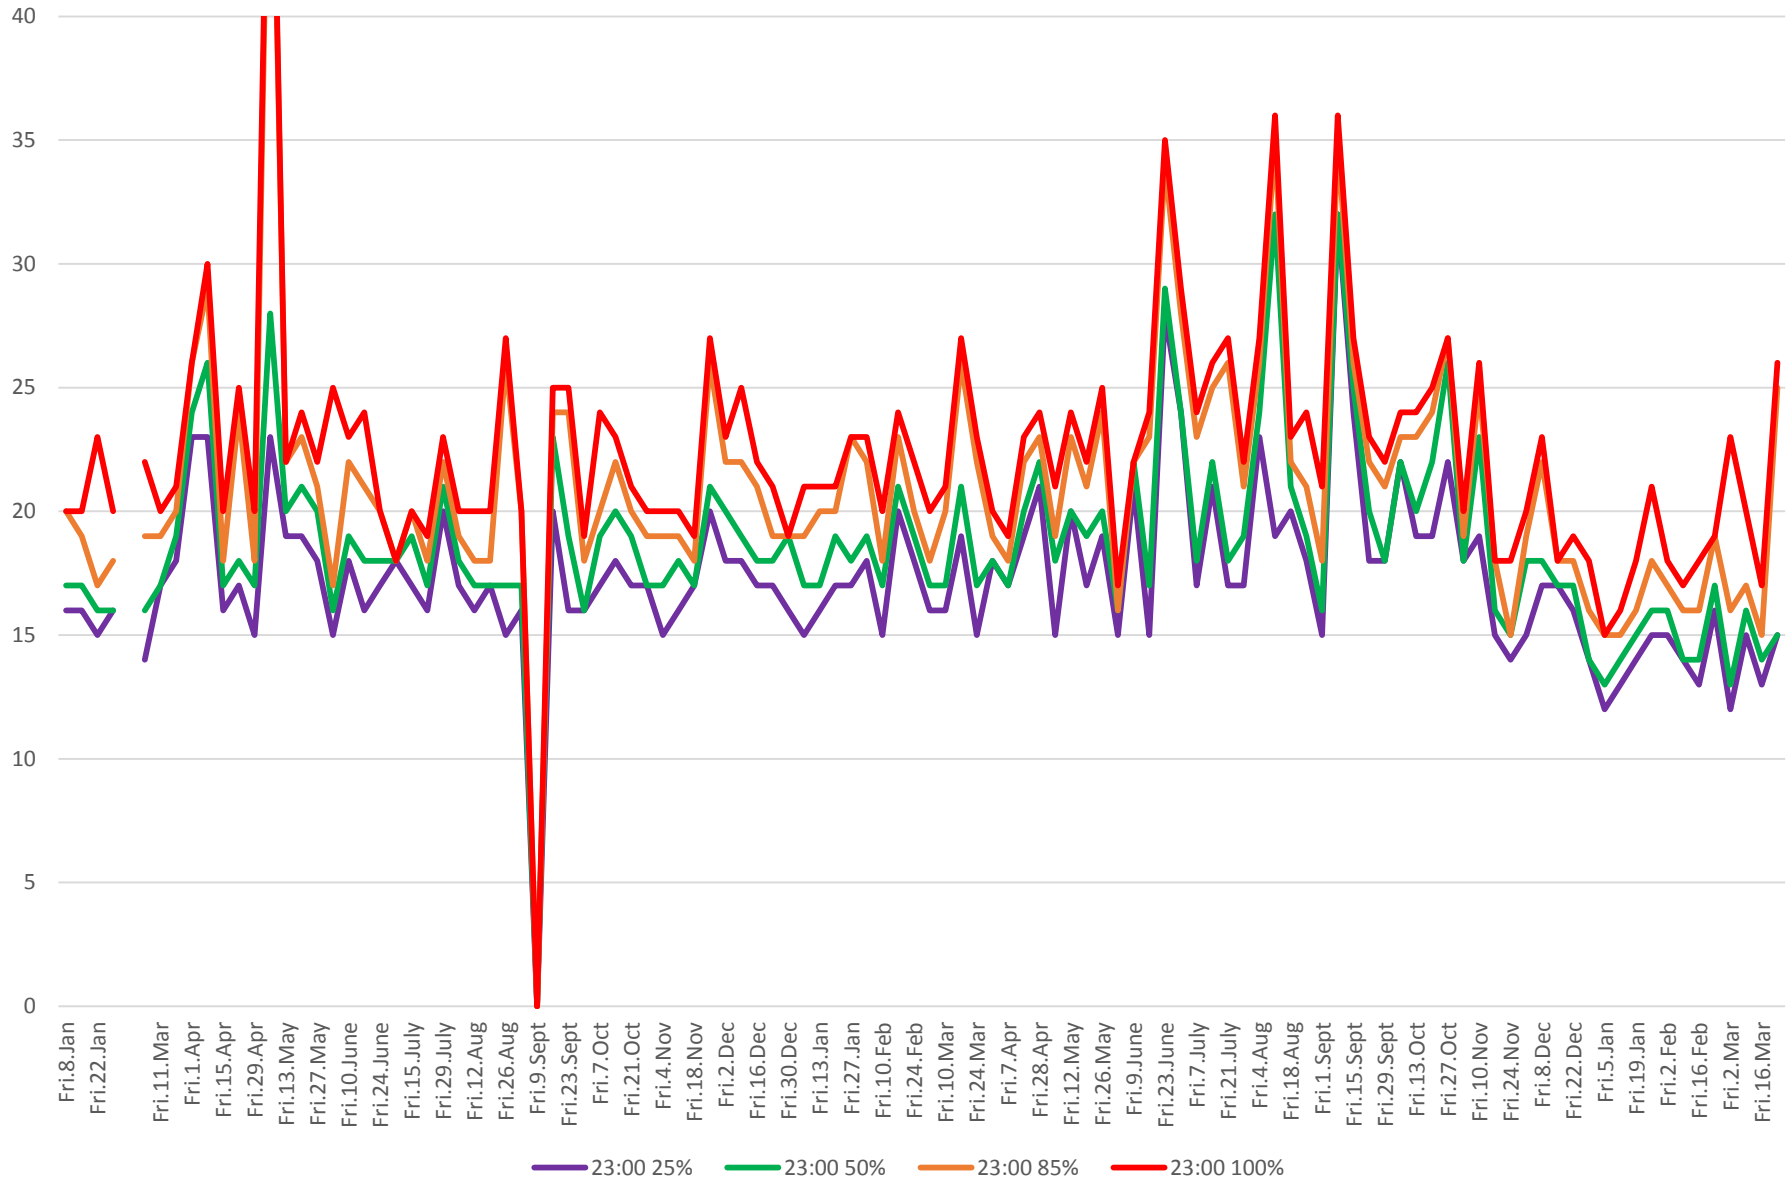

504 King Link Times From Bathurst To Jarvis Eastbound From Jan 2016 To Mar 2018 5:00 to 6:00 pm Saturdays

504 King Link Times From Bathurst To Jarvis Eastbound From Jan 2016 To Mar 2018 5:00 to 6:00 pm Sundays

504 King Link Times From Bathurst To Jarvis Eastbound From Jan 2016 To Mar 2018 11:00 pm to 12:00 mn
Mondays

504 King Link Times From Bathurst To Jarvis Eastbound From Jan 2016 To Mar 2018 11:00 pm to 12:00 mn
Tuesdays

504 King Link Times From Bathurst To Jarvis Eastbound From Jan 2016 To Mar 2018 11:00 pm to 12:00 mn
Wednesdays

504 King Link Times From Bathurst To Jarvis Eastbound From Jan 2016 To Mar 2018 11:00 pm to 12:00 mn
Thursdays

504 King Link Times From Bathurst To Jarvis Eastbound From Jan 2016 To Mar 2018 11:00 pm to 12:00 mn
Fridays

504 King Link Times From Bathurst To Jarvis Eastbound From Jan 2016 To Mar 2018 11:00 pm to 12:00 mn
 Saturdays