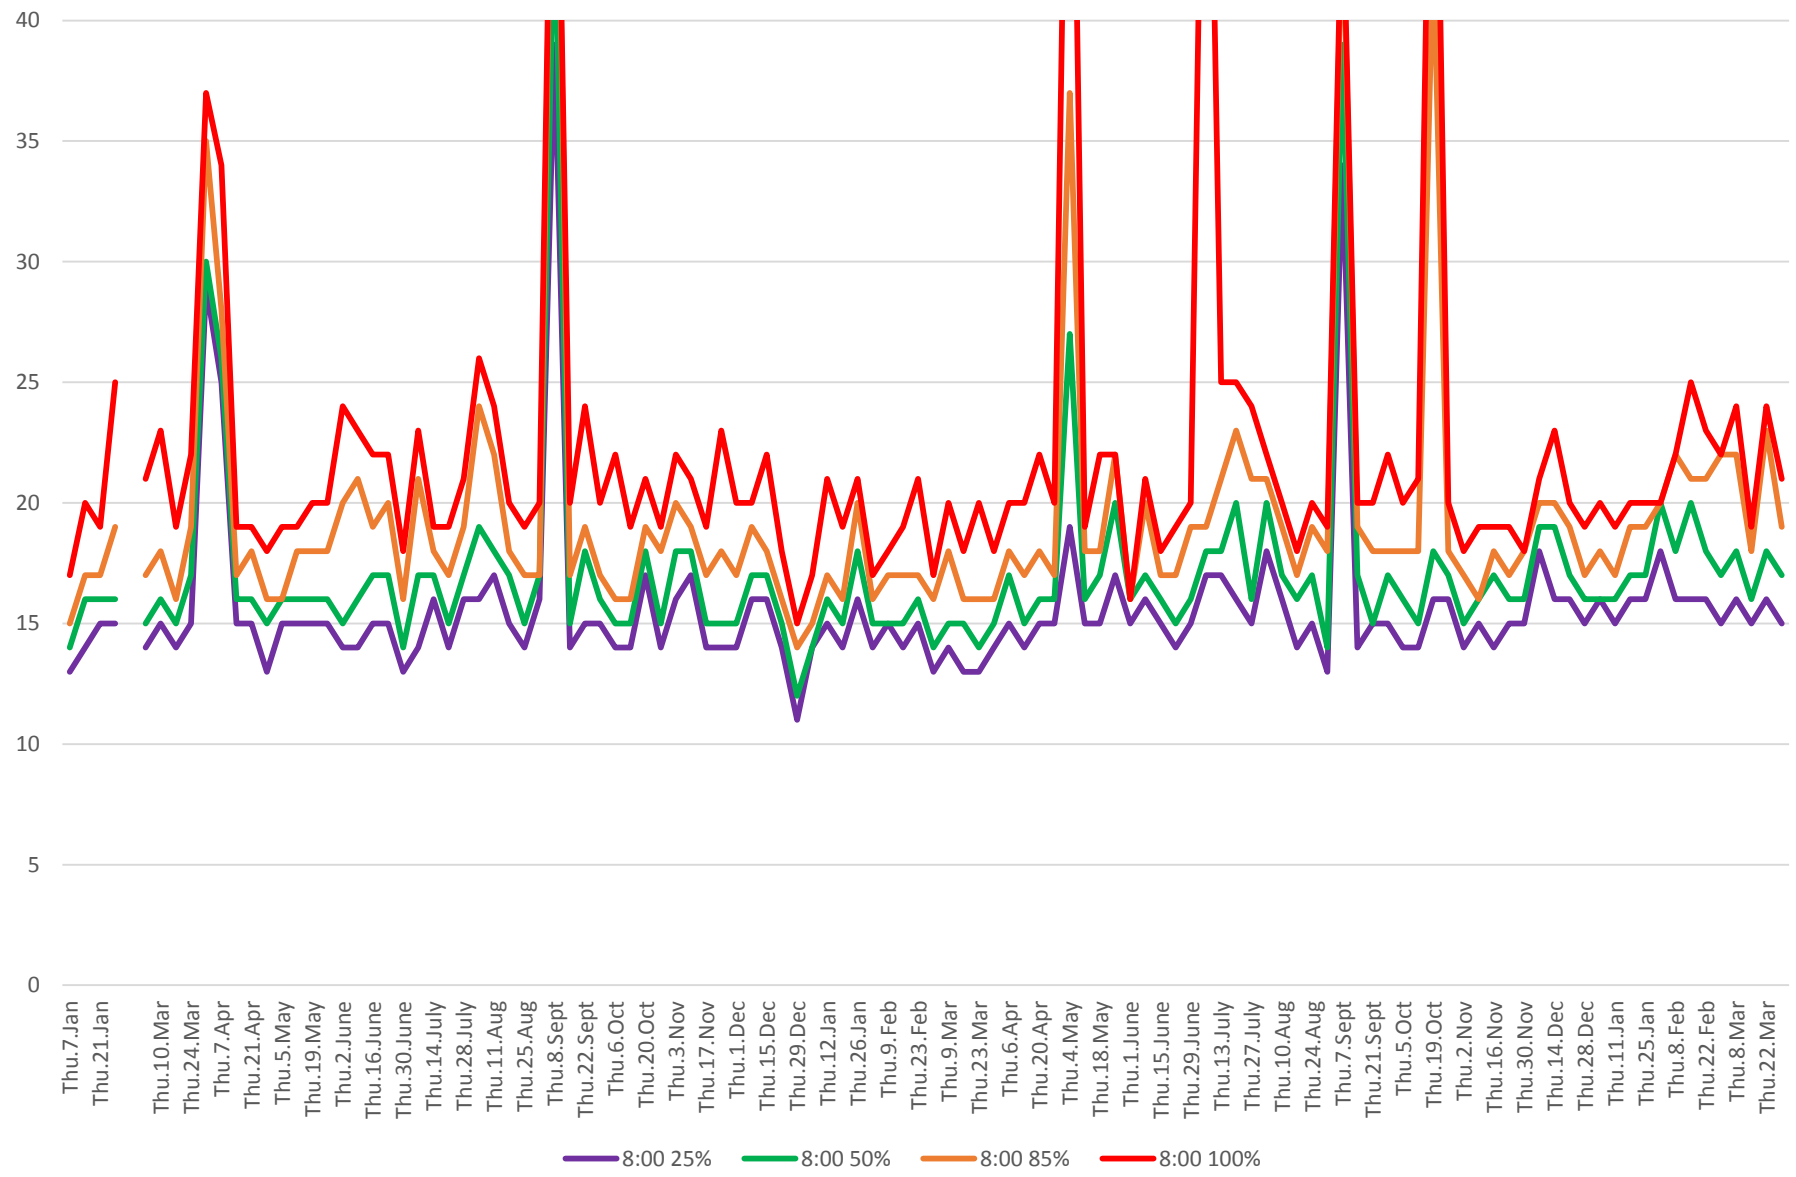

504 King Link Times From Bathurst To Jarvis Eastbound From Jan 2016 To Mar 2018 8:00 to 9:00 am Mondays

504 King Link Times From Bathurst To Jarvis Eastbound From Jan 2016 To Mar 2018 8:00 to 9:00 am Tuesdays

504 King Link Times From Bathurst To Jarvis Eastbound From Jan 2016 To Mar 2018 8:00 to 9:00 am Wednesdays

504 King Link Times From Bathurst To Jarvis Eastbound From Jan 2016 To Mar 2018 8:00 to 9:00 am Thursdays

504 King Link Times From Bathurst To Jarvis Eastbound From Jan 2016 To Mar 2018 8:00 to 9:00 am Fridays

504 King Link Times From Bathurst To Jarvis Eastbound From Jan 2016 To Mar 2018 8:00 to 9:00 am Saturdays

504 King Link Times From Bathurst To Jarvis Eastbound From Jan 2016 To Mar 2018 8:00 to 9:00 am Sundays

504 King Link Times From Bathurst To Jarvis Eastbound From Jan 2016 To Mar 2018 5:00 to 6:00 pm Mondays