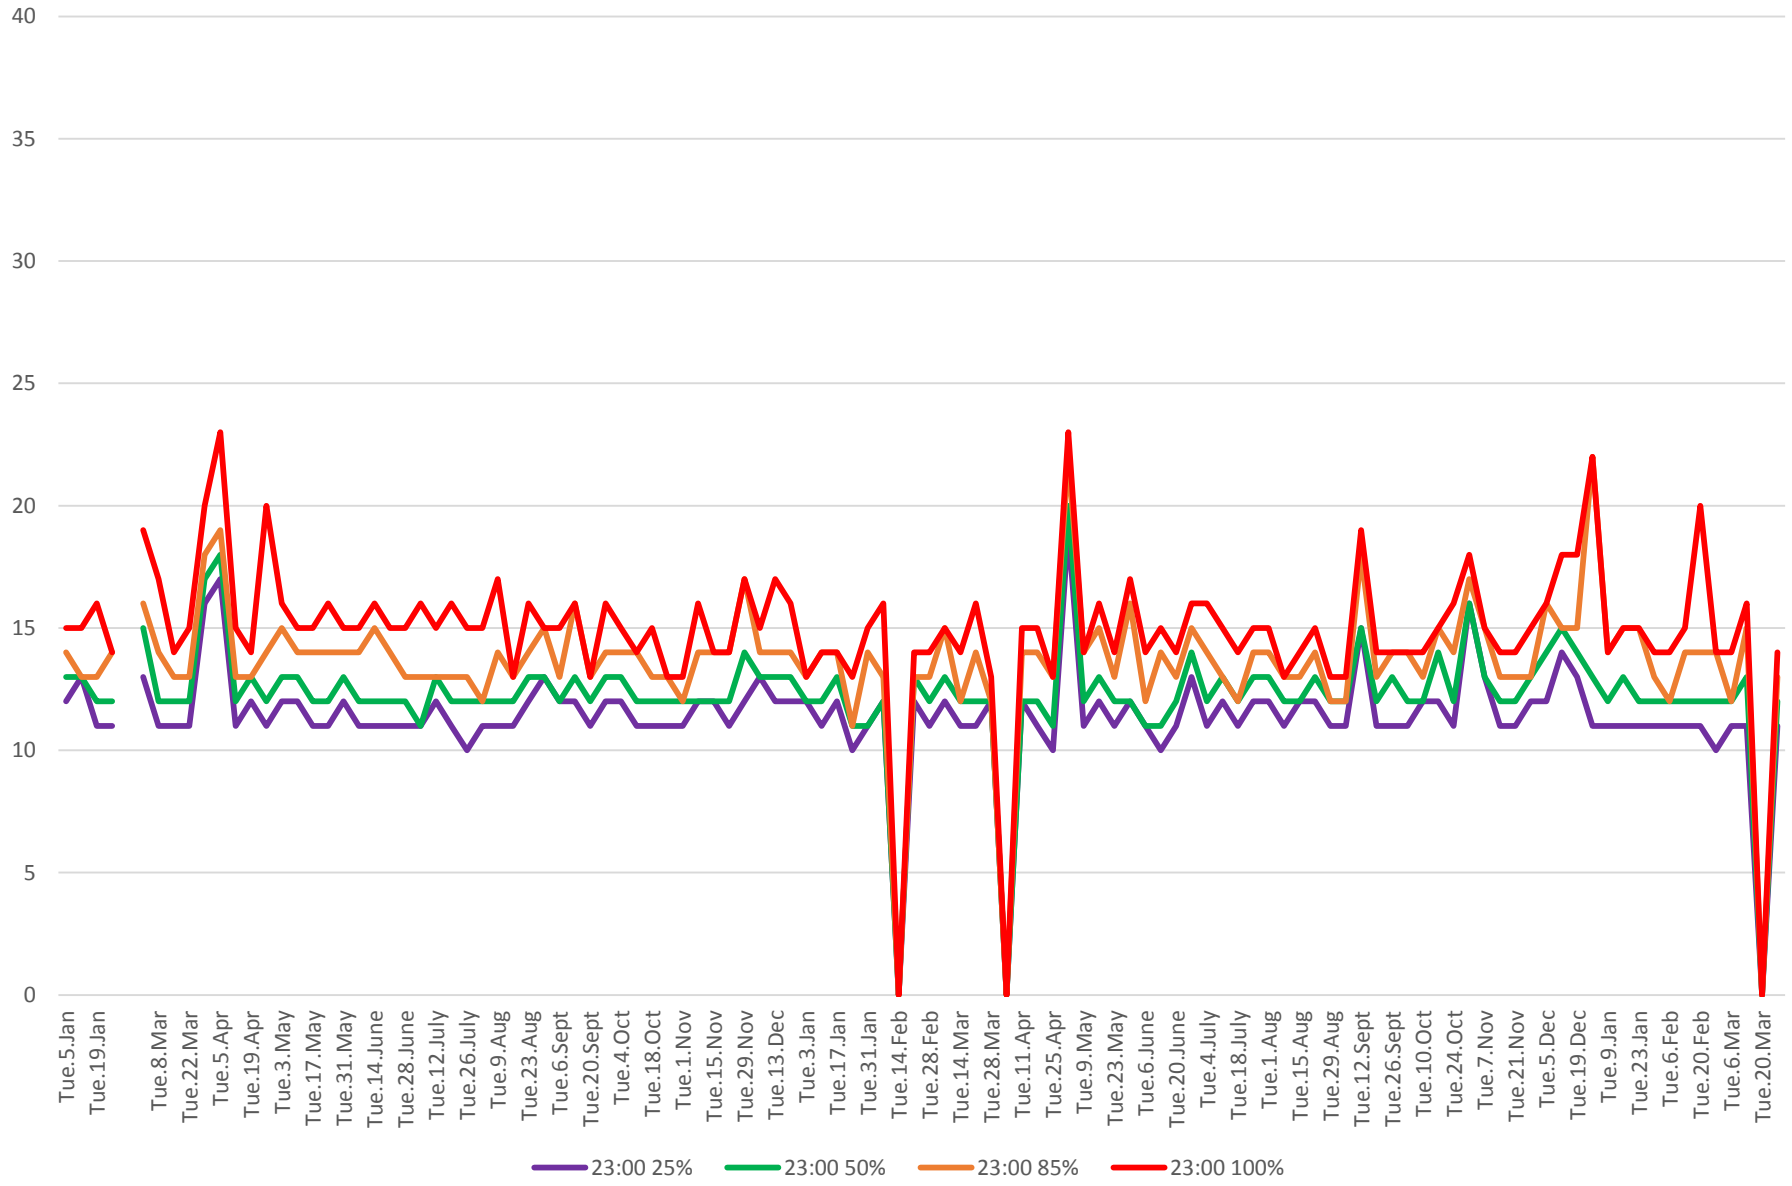

504 King Link Times From Bathurst To Jarvis Eastbound From Jan 2016 To Mar 2018 5:00 to 6:00 pm Thursdays

504 King Link Times From Bathurst To Jarvis Eastbound From Jan 2016 To Mar 2018 5:00 to 6:00 pm Fridays

504 King Link Times From Bathurst To Jarvis Eastbound From Jan 2016 To Mar 2018 5:00 to 6:00 pm Saturdays

504 King Link Times From Bathurst To Jarvis Eastbound From Jan 2016 To Mar 2018 5:00 to 6:00 pm Sundays

504 King Link Times From Bathurst To Jarvis Eastbound From Jan 2016 To Mar 2018 11:00 pm to 12:00 mn
Mondays

504 King Link Times From Bathurst To Jarvis Eastbound From Jan 2016 To Mar 2018 11:00 pm to 12:00 mn
Tuesdays

504 King Link Times From Bathurst To Jarvis Eastbound From Jan 2016 To Mar 2018 11:00 pm to 12:00 mn
Wednesdays

504 King Link Times From Bathurst To Jarvis Eastbound From Jan 2016 To Mar 2018 11:00 pm to 12:00 mn
Thursdays