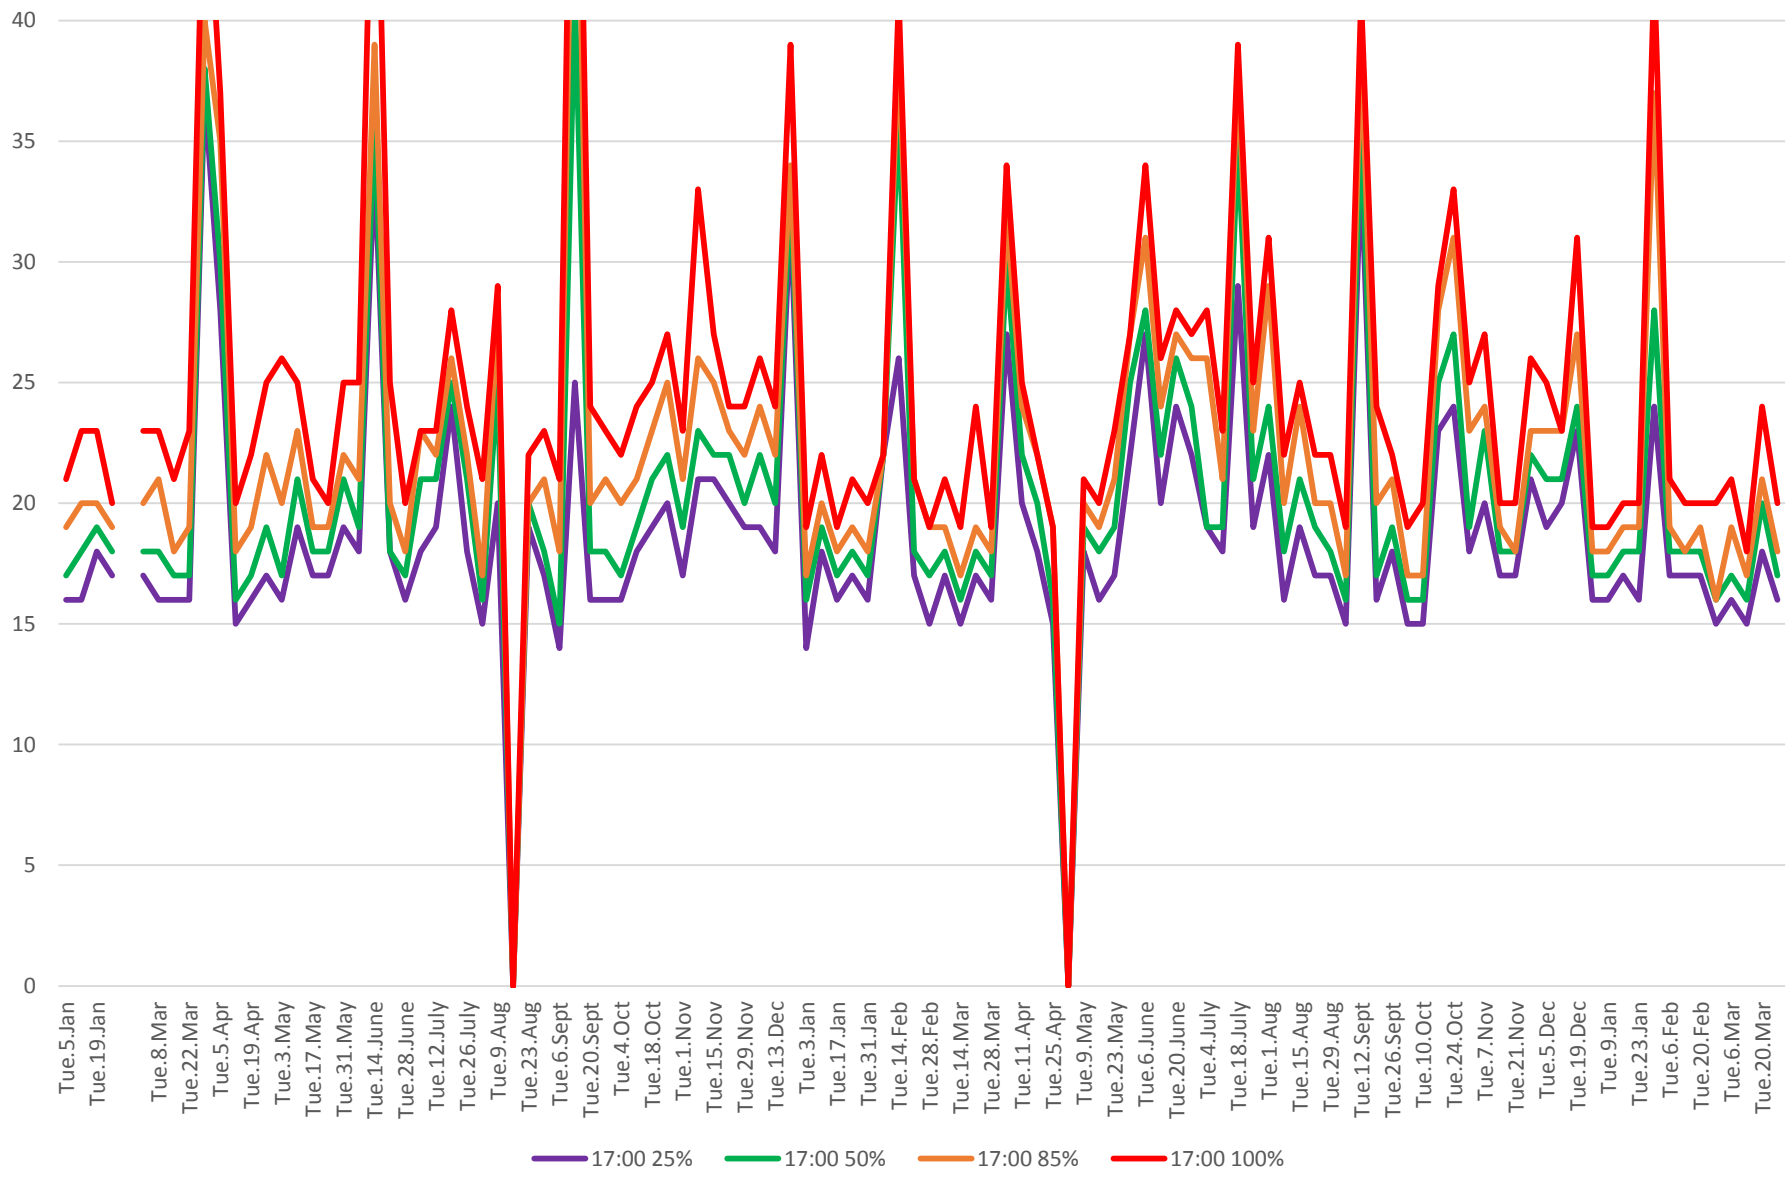

504 King Link Times From Bathurst To Jarvis Eastbound From Jan 2016 To Mar 2018 8:00 to 9:00 am Fridays

504 King Link Times From Bathurst To Jarvis Eastbound From Jan 2016 To Mar 2018 8:00 to 9:00 am Saturdays

504 King Link Times From Bathurst To Jarvis Eastbound From Jan 2016 To Mar 2018 8:00 to 9:00 am Sundays

504 King Link Times From Bathurst To Jarvis Eastbound From Jan 2016 To Mar 2018 5:00 to 6:00 pm Mondays

504 King Link Times From Bathurst To Jarvis Eastbound From Jan 2016 To Mar 2018 5:00 to 6:00 pm Tuesdays

504 King Link Times From Bathurst To Jarvis Eastbound From Jan 2016 To Mar 2018 5:00 to 6:00 pm Wednesdays

504 King Link Times From Bathurst To Jarvis Eastbound From Jan 2016 To Mar 2018 5:00 to 6:00 pm Thursdays

504 King Link Times From Bathurst To Jarvis Eastbound From Jan 2016 To Mar 2018 5:00 to 6:00 pm Fridays