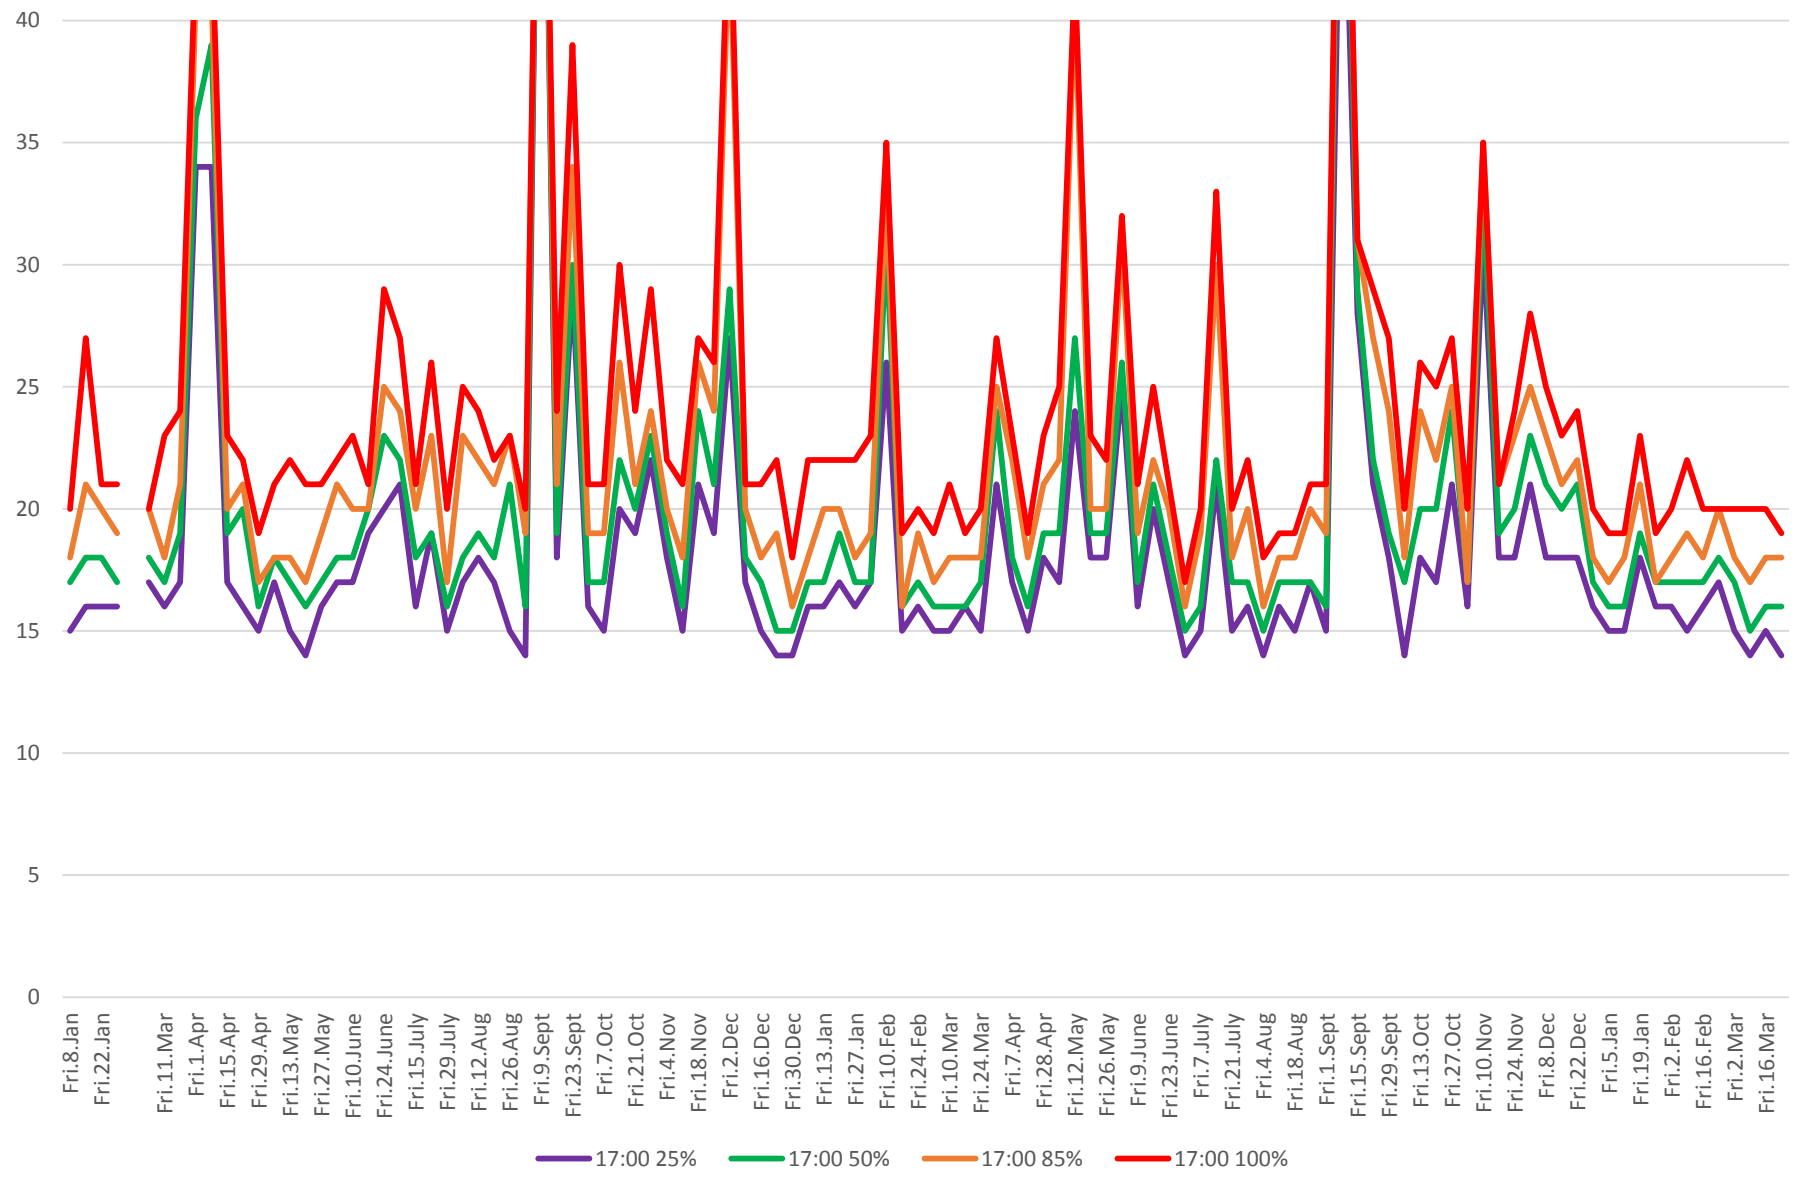

504 King Link Times From Bathurst To Jarvis Eastbound From Jan 2016 To Mar 2018 8:00 to 9:00 am Sundays

504 King Link Times From Bathurst To Jarvis Eastbound From Jan 2016 To Mar 2018 5:00 to 6:00 pm Mondays

504 King Link Times From Bathurst To Jarvis Eastbound From Jan 2016 To Mar 2018 5:00 to 6:00 pm Tuesdays

504 King Link Times From Bathurst To Jarvis Eastbound From Jan 2016 To Mar 2018 5:00 to 6:00 pm Wednesdays

504 King Link Times From Bathurst To Jarvis Eastbound From Jan 2016 To Mar 2018 5:00 to 6:00 pm Thursdays

504 King Link Times From Bathurst To Jarvis Eastbound From Jan 2016 To Mar 2018 5:00 to 6:00 pm Fridays

504 King Link Times From Bathurst To Jarvis Eastbound From Jan 2016 To Mar 2018 5:00 to 6:00 pm Saturdays

504 King Link Times From Bathurst To Jarvis Eastbound From Jan 2016 To Mar 2018 5:00 to 6:00 pm Sundays