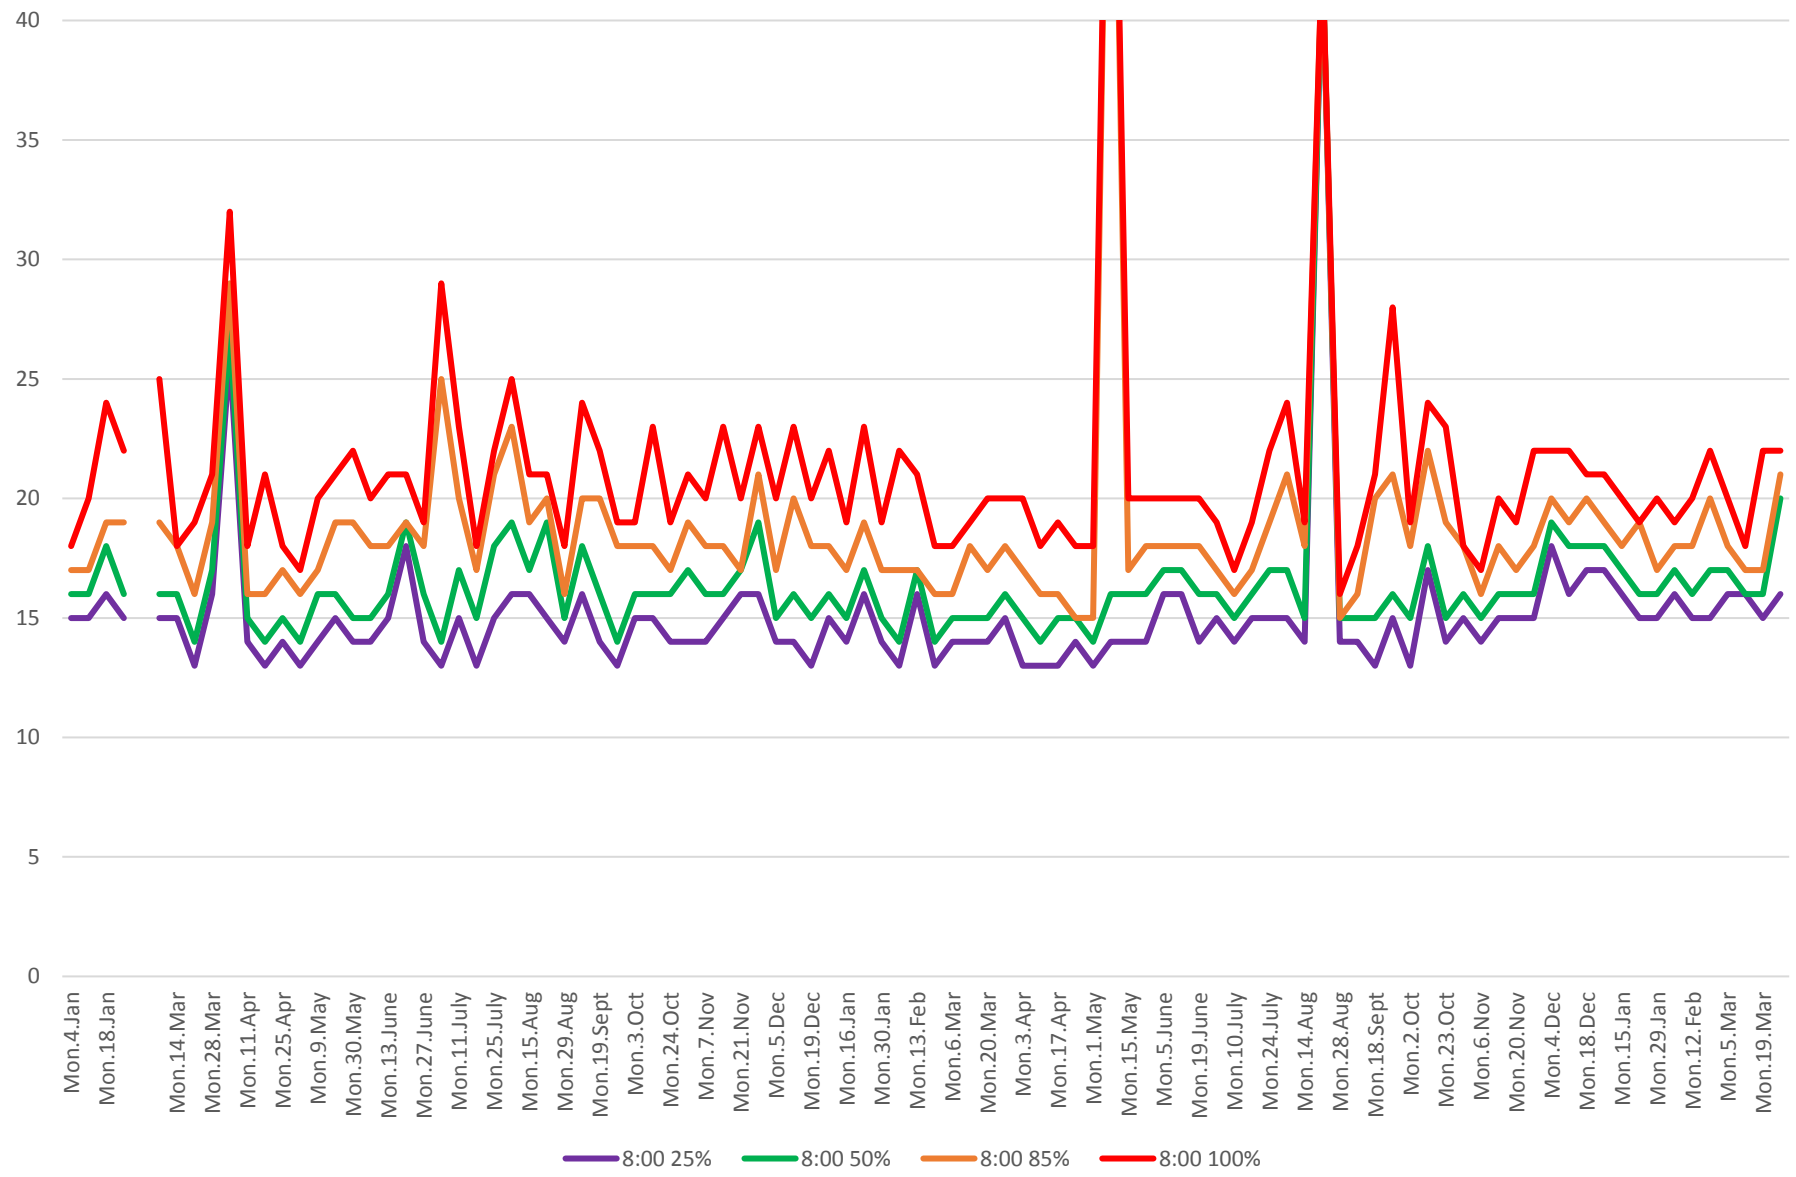

504 King Link Times From Bathurst To Jarvis Eastbound From Jan 2016 To Mar 2018 8:00 to 9:00 am Mondays

504 King Link Times From Bathurst To Jarvis Eastbound From Jan 2016 To Mar 2018 8:00 to 9:00 am Tuesdays

504 King Link Times From Bathurst To Jarvis Eastbound From Jan 2016 To Mar 2018 8:00 to 9:00 am Wednesdays

504 King Link Times From Bathurst To Jarvis Eastbound From Jan 2016 To Mar 2018 8:00 to 9:00 am Thursdays

504 King Link Times From Bathurst To Jarvis Eastbound From Jan 2016 To Mar 2018 8:00 to 9:00 am Fridays

504 King Link Times From Bathurst To Jarvis Eastbound From Jan 2016 To Mar 2018 8:00 to 9:00 am Saturdays

504 King Link Times From Bathurst To Jarvis Eastbound From Jan 2016 To Mar 2018 8:00 to 9:00 am Sundays

504 King Link Times From Bathurst To Jarvis Eastbound From Jan 2016 To Mar 2018 5:00 to 6:00 pm Mondays