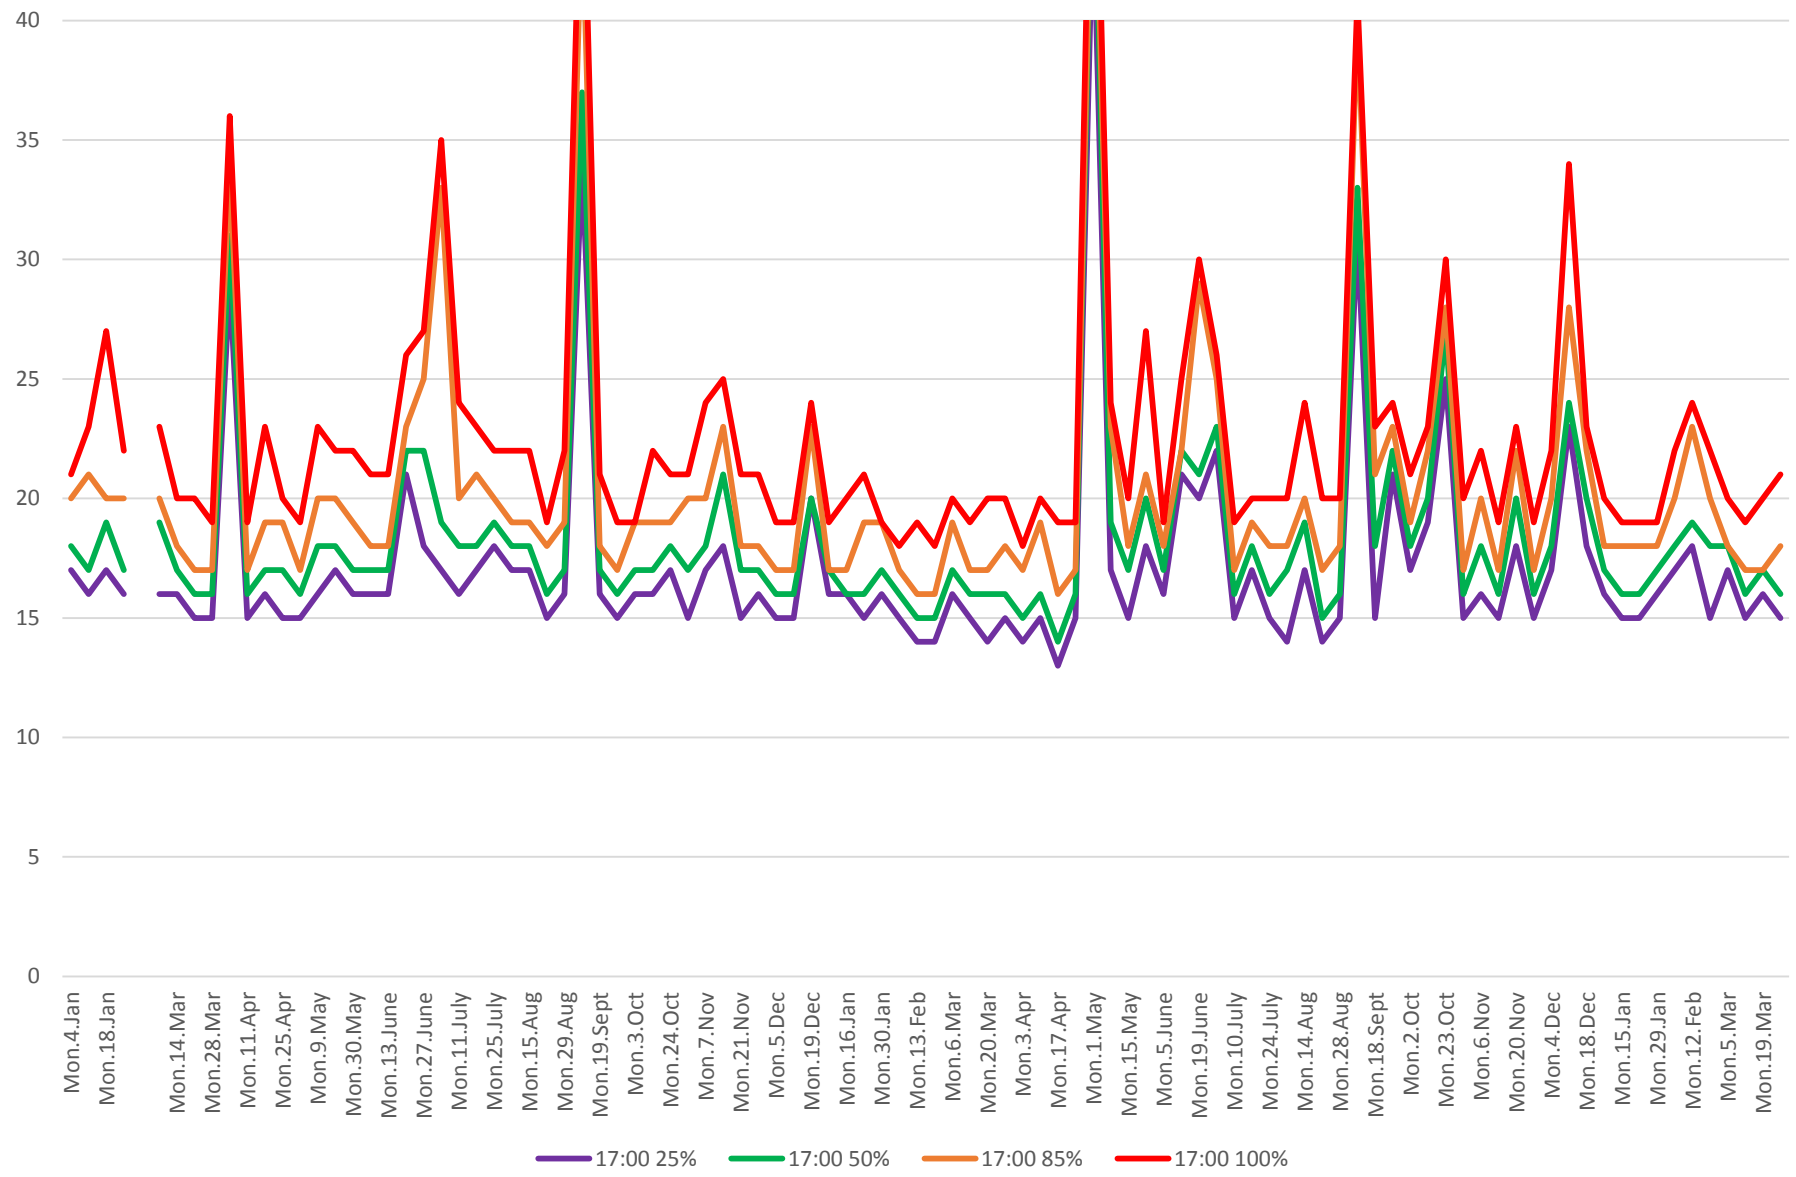

504 King Link Times From Bathurst To Jarvis Eastbound From Jan 2016 To Mar 2018 8:00 to 9:00 am Fridays

504 King Link Times From Bathurst To Jarvis Eastbound From Jan 2016 To Mar 2018 8:00 to 9:00 am Saturdays

504 King Link Times From Bathurst To Jarvis Eastbound From Jan 2016 To Mar 2018 8:00 to 9:00 am Sundays

504 King Link Times From Bathurst To Jarvis Eastbound From Jan 2016 To Mar 2018 5:00 to 6:00 pm Mondays

504 King Link Times From Bathurst To Jarvis Eastbound From Jan 2016 To Mar 2018 5:00 to 6:00 pm Tuesdays

504 King Link Times From Bathurst To Jarvis Eastbound From Jan 2016 To Mar 2018 5:00 to 6:00 pm Wednesdays

504 King Link Times From Bathurst To Jarvis Eastbound From Jan 2016 To Mar 2018 5:00 to 6:00 pm Thursdays

504 King Link Times From Bathurst To Jarvis Eastbound From Jan 2016 To Mar 2018 5:00 to 6:00 pm Fridays