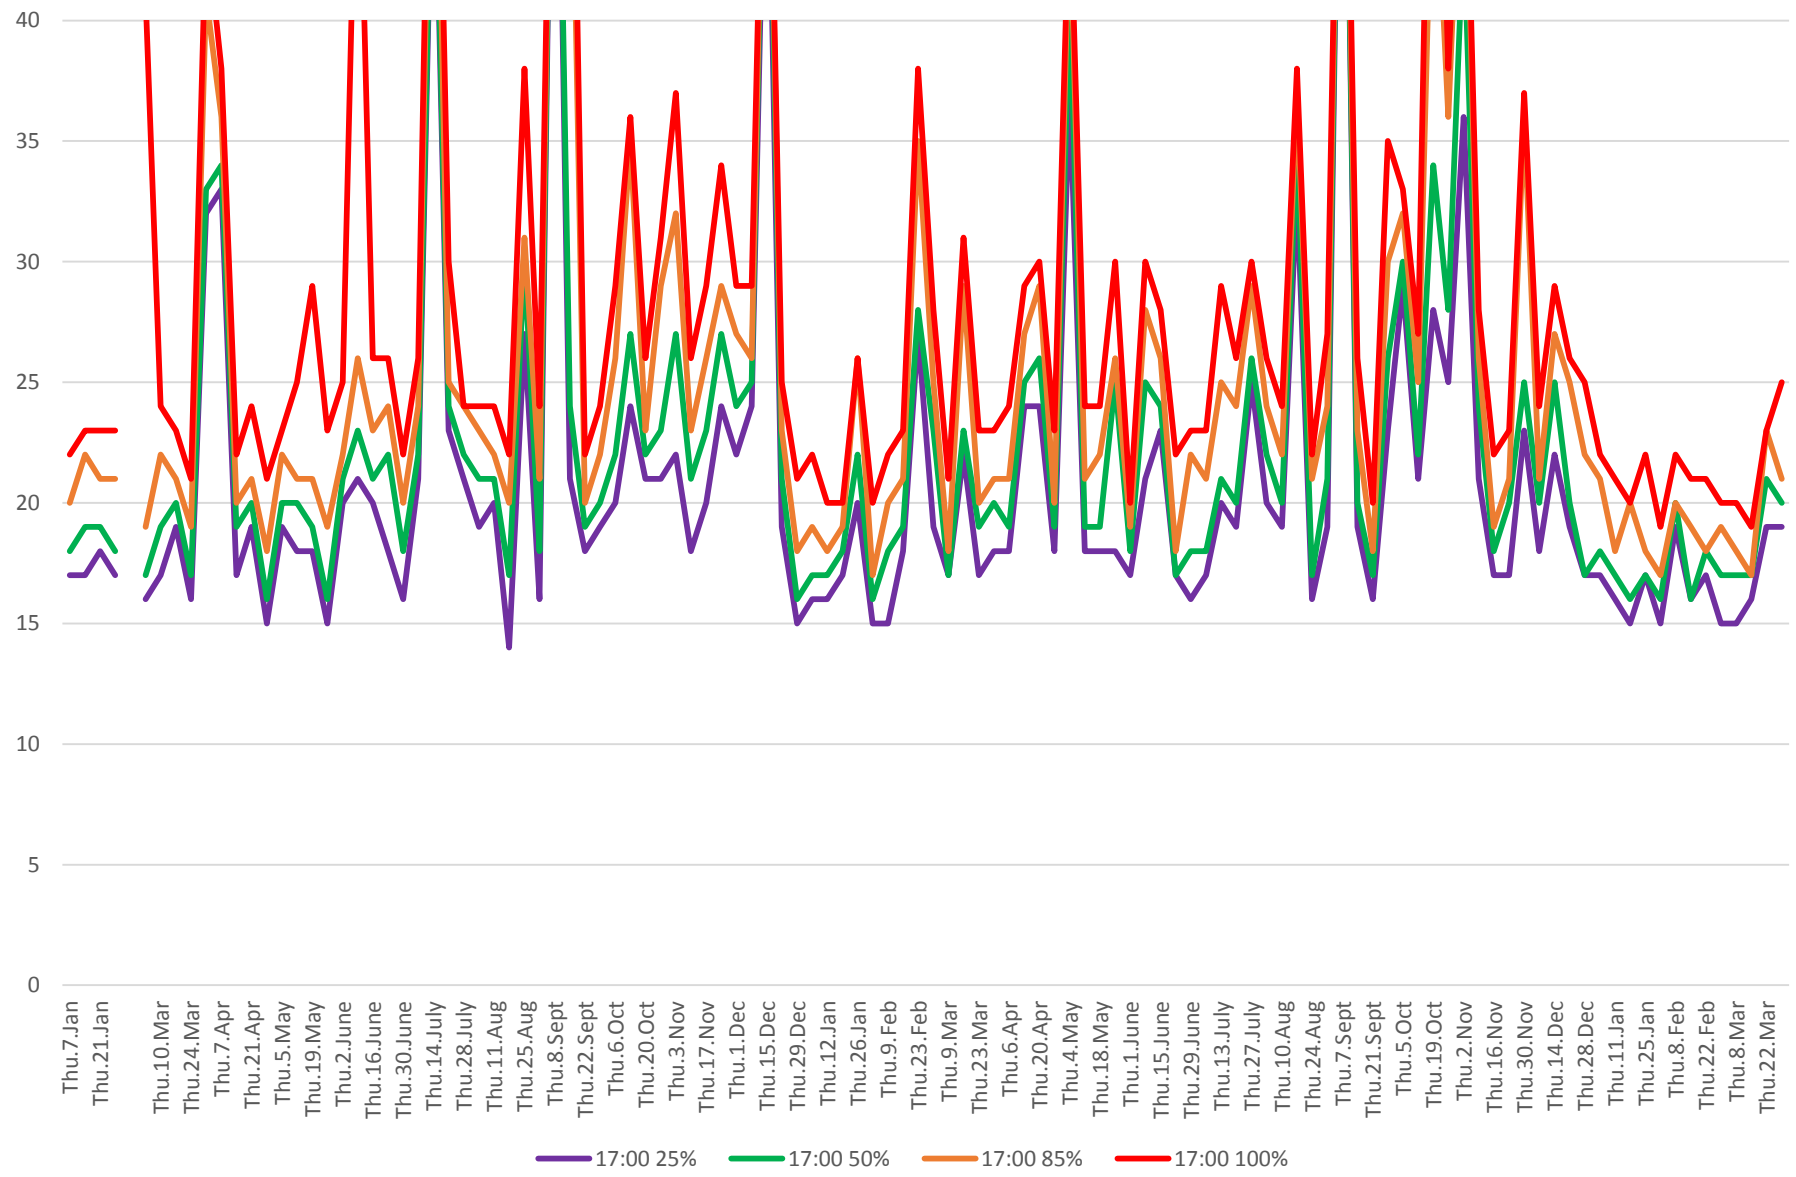

504 King Link Times From Bathurst To Jarvis Eastbound From Jan 2016 To Mar 2018 8:00 to 9:00 am Fridays

504 King Link Times From Bathurst To Jarvis Eastbound From Jan 2016 To Mar 2018 8:00 to 9:00 am Saturdays

504 King Link Times From Bathurst To Jarvis Eastbound From Jan 2016 To Mar 2018 8:00 to 9:00 am Sundays

504 King Link Times From Bathurst To Jarvis Eastbound From Jan 2016 To Mar 2018 5:00 to 6:00 pm Mondays

504 King Link Times From Bathurst To Jarvis Eastbound From Jan 2016 To Mar 2018 5:00 to 6:00 pm Tuesdays

504 King Link Times From Bathurst To Jarvis Eastbound From Jan 2016 To Mar 2018 5:00 to 6:00 pm Wednesdays

504 King Link Times From Bathurst To Jarvis Eastbound From Jan 2016 To Mar 2018 5:00 to 6:00 pm Thursdays

504 King Link Times From Bathurst To Jarvis Eastbound From Jan 2016 To Mar 2018 5:00 to 6:00 pm Fridays