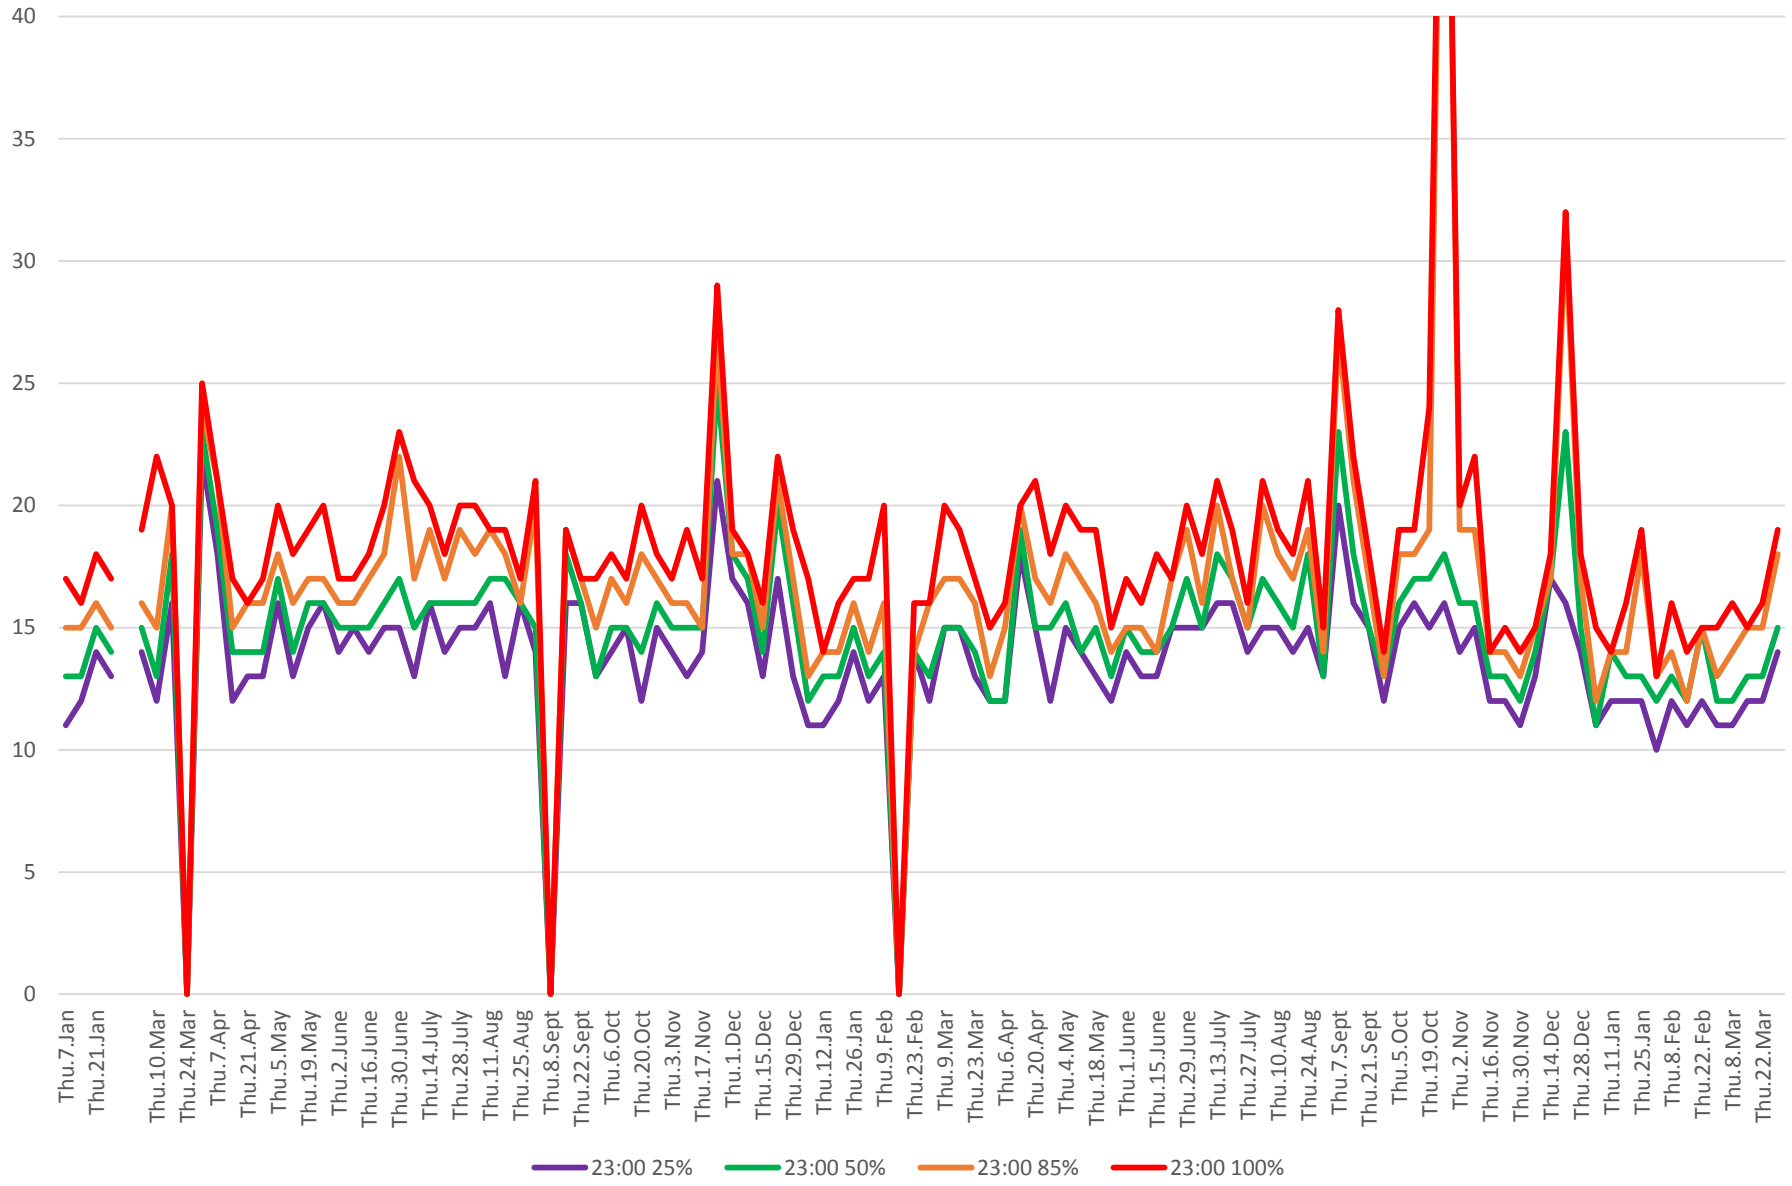

504 King Link Times From Bathurst To Jarvis Eastbound From Jan 2016 To Mar 2018 5:00 to 6:00 pm Saturdays

504 King Link Times From Bathurst To Jarvis Eastbound From Jan 2016 To Mar 2018 5:00 to 6:00 pm Sundays

504 King Link Times From Bathurst To Jarvis Eastbound From Jan 2016 To Mar 2018 11:00 pm to 12:00 mn
Mondays

504 King Link Times From Bathurst To Jarvis Eastbound From Jan 2016 To Mar 2018 11:00 pm to 12:00 mn
Tuesdays

504 King Link Times From Bathurst To Jarvis Eastbound From Jan 2016 To Mar 2018 11:00 pm to 12:00 mn
Wednesdays

504 King Link Times From Bathurst To Jarvis Eastbound From Jan 2016 To Mar 2018 11:00 pm to 12:00 mn
Thursdays

504 King Link Times From Bathurst To Jarvis Eastbound From Jan 2016 To Mar 2018 11:00 pm to 12:00 mn
Fridays

504 King Link Times From Bathurst To Jarvis Eastbound From Jan 2016 To Mar 2018 11:00 pm to 12:00 mn
 Saturdays