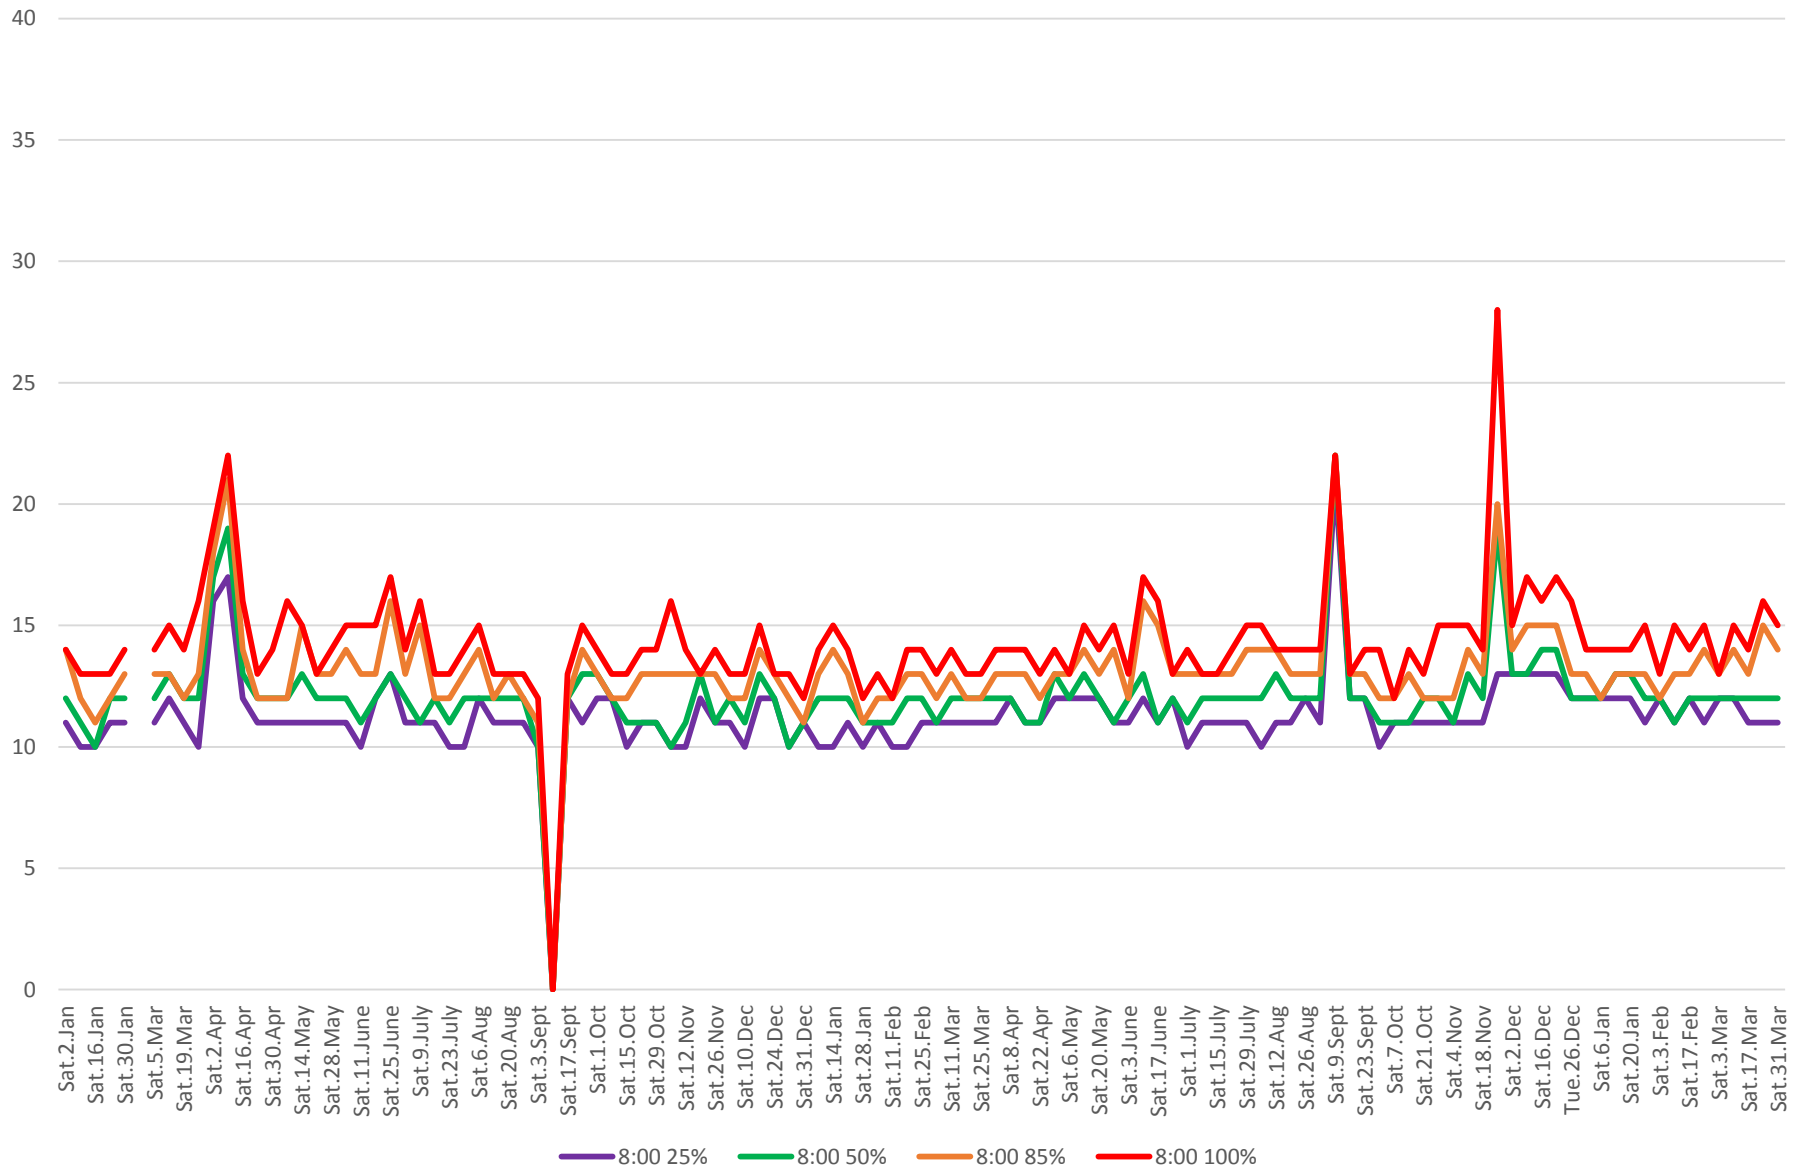

504 King Link Times From Bathurst To Jarvis Eastbound From Jan 2016 To Mar 2018 8:00 to 9:00 am Mondays

504 King Link Times From Bathurst To Jarvis Eastbound From Jan 2016 To Mar 2018 8:00 to 9:00 am Tuesdays

504 King Link Times From Bathurst To Jarvis Eastbound From Jan 2016 To Mar 2018 8:00 to 9:00 am Wednesdays

504 King Link Times From Bathurst To Jarvis Eastbound From Jan 2016 To Mar 2018 8:00 to 9:00 am Thursdays

504 King Link Times From Bathurst To Jarvis Eastbound From Jan 2016 To Mar 2018 8:00 to 9:00 am Fridays

504 King Link Times From Bathurst To Jarvis Eastbound From Jan 2016 To Mar 2018 8:00 to 9:00 am Saturdays

504 King Link Times From Bathurst To Jarvis Eastbound From Jan 2016 To Mar 2018 8:00 to 9:00 am Sundays

504 King Link Times From Bathurst To Jarvis Eastbound From Jan 2016 To Mar 2018 5:00 to 6:00 pm Mondays