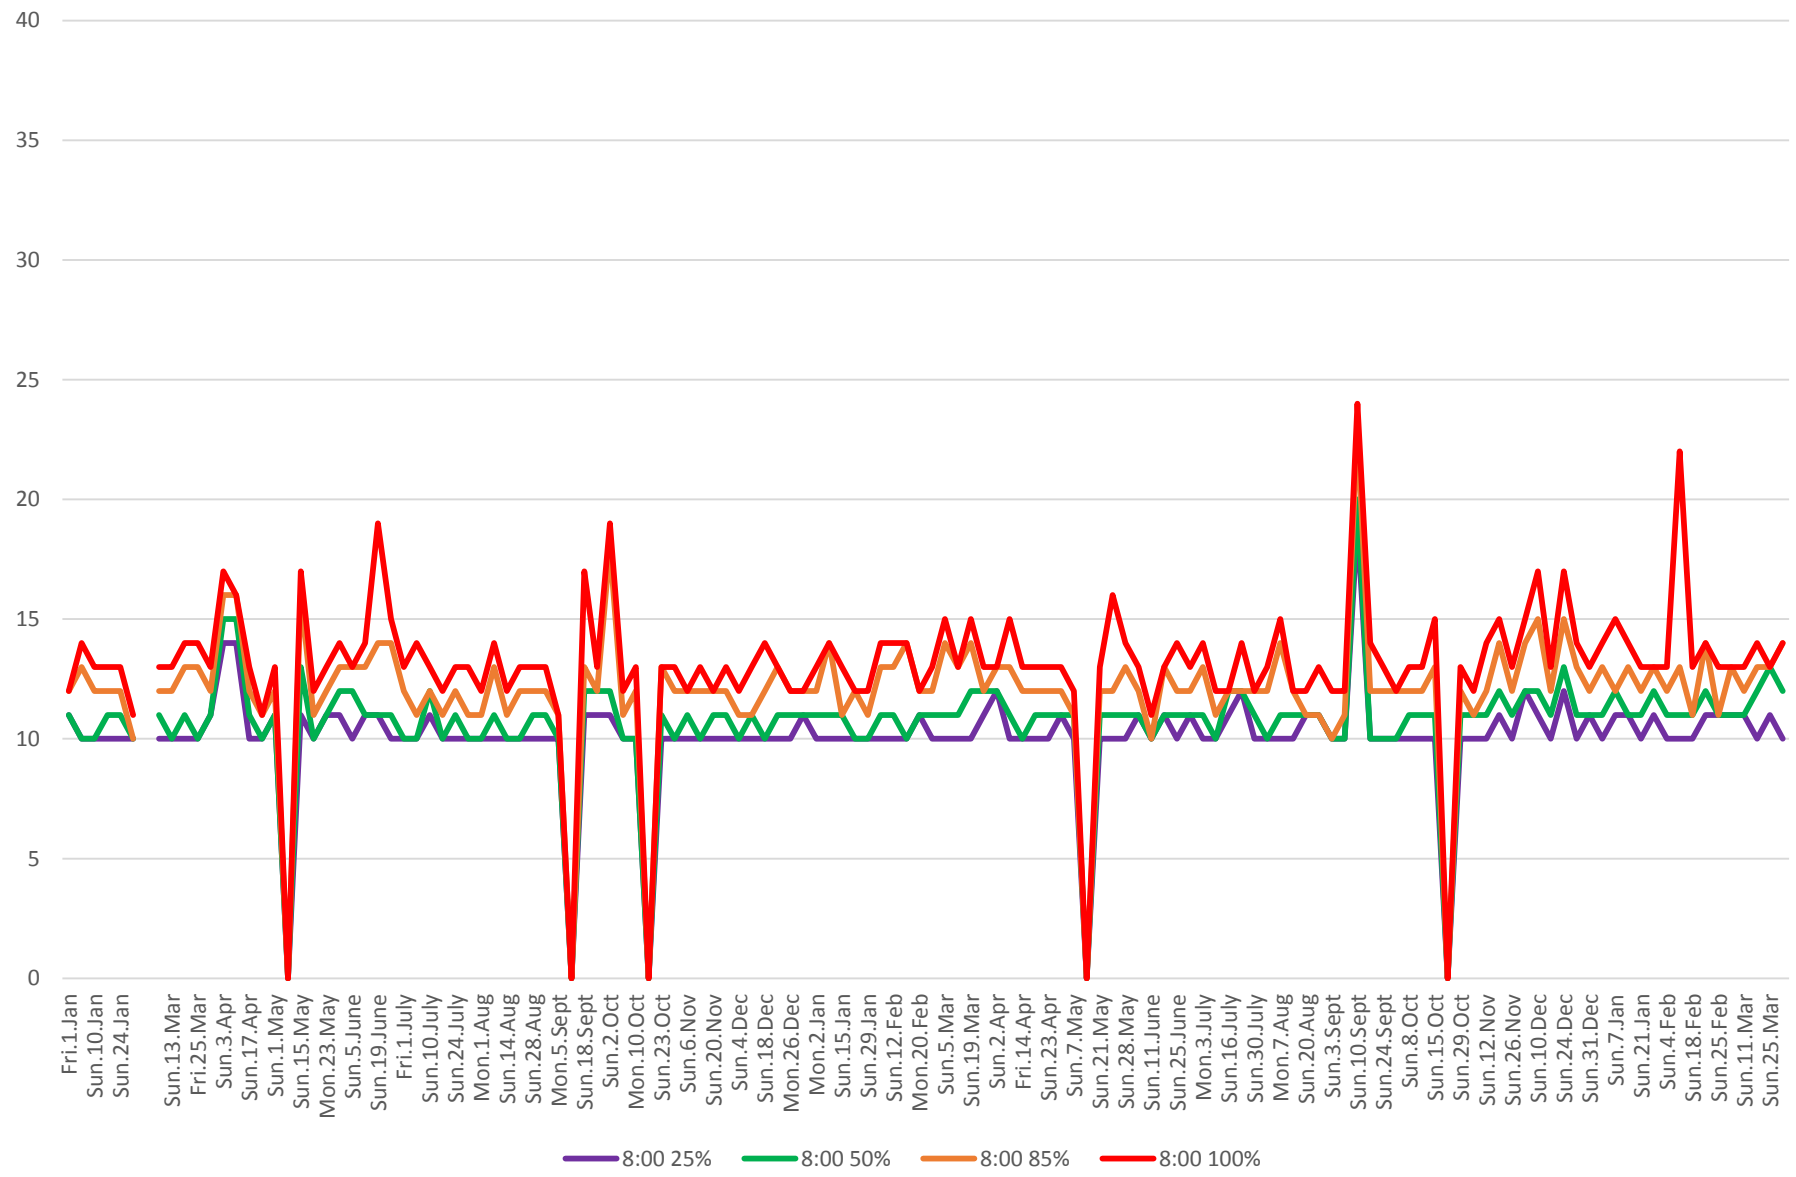

504 King Link Times From Bathurst To Jarvis Eastbound From Jan 2016 To Mar 2018 8:00 to 9:00 am Wednesdays

504 King Link Times From Bathurst To Jarvis Eastbound From Jan 2016 To Mar 2018 8:00 to 9:00 am Thursdays

504 King Link Times From Bathurst To Jarvis Eastbound From Jan 2016 To Mar 2018 8:00 to 9:00 am Fridays

504 King Link Times From Bathurst To Jarvis Eastbound From Jan 2016 To Mar 2018 8:00 to 9:00 am Saturdays

504 King Link Times From Bathurst To Jarvis Eastbound From Jan 2016 To Mar 2018 8:00 to 9:00 am Sundays

504 King Link Times From Bathurst To Jarvis Eastbound From Jan 2016 To Mar 2018 5:00 to 6:00 pm Mondays

504 King Link Times From Bathurst To Jarvis Eastbound From Jan 2016 To Mar 2018 5:00 to 6:00 pm Tuesdays

504 King Link Times From Bathurst To Jarvis Eastbound From Jan 2016 To Mar 2018 5:00 to 6:00 pm Wednesdays