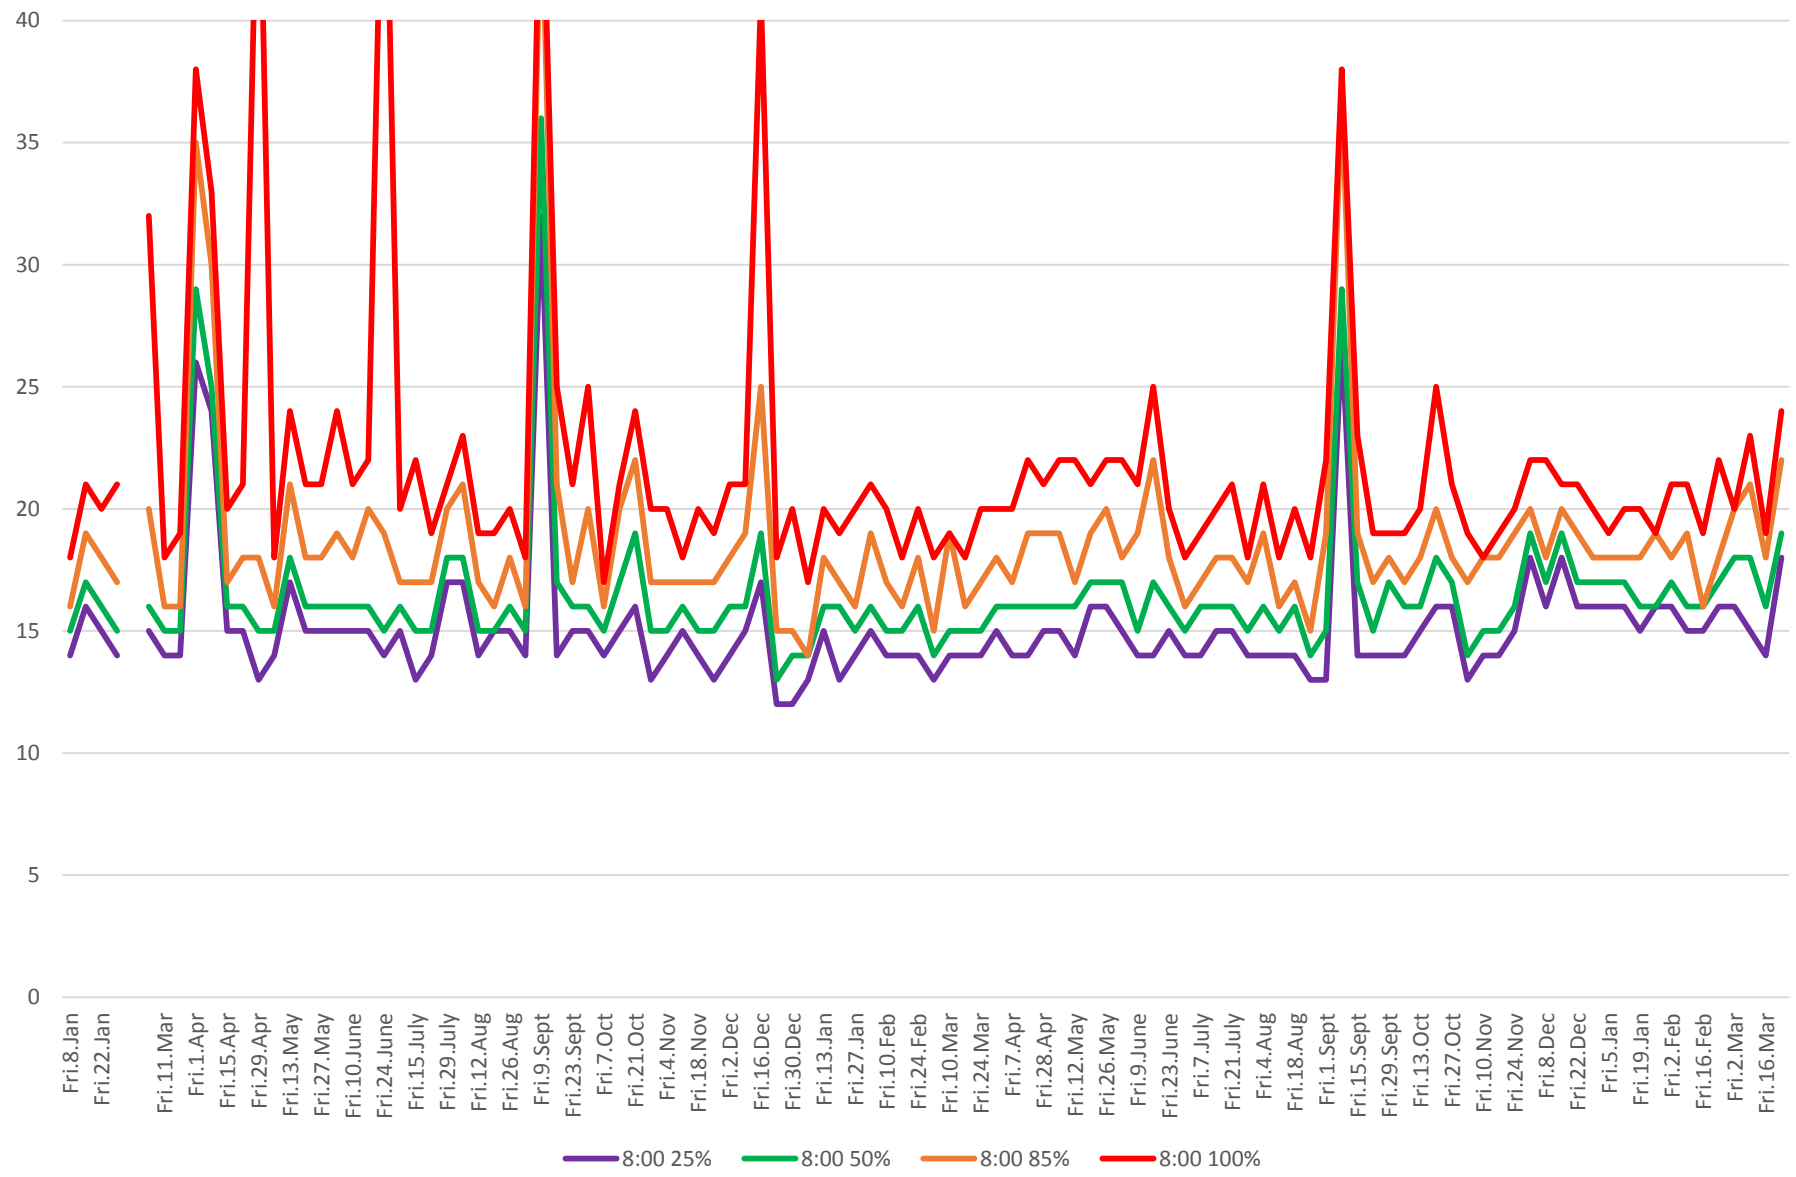

504 King Link Times From Bathurst To Jarvis Eastbound From Jan 2016 To Mar 2018 8:00 to 9:00 am Mondays

504 King Link Times From Bathurst To Jarvis Eastbound From Jan 2016 To Mar 2018 8:00 to 9:00 am Tuesdays

504 King Link Times From Bathurst To Jarvis Eastbound From Jan 2016 To Mar 2018 8:00 to 9:00 am Wednesdays

504 King Link Times From Bathurst To Jarvis Eastbound From Jan 2016 To Mar 2018 8:00 to 9:00 am Thursdays

504 King Link Times From Bathurst To Jarvis Eastbound From Jan 2016 To Mar 2018 8:00 to 9:00 am Fridays

504 King Link Times From Bathurst To Jarvis Eastbound From Jan 2016 To Mar 2018 8:00 to 9:00 am Saturdays

504 King Link Times From Bathurst To Jarvis Eastbound From Jan 2016 To Mar 2018 8:00 to 9:00 am Sundays

504 King Link Times From Bathurst To Jarvis Eastbound From Jan 2016 To Mar 2018 5:00 to 6:00 pm Mondays