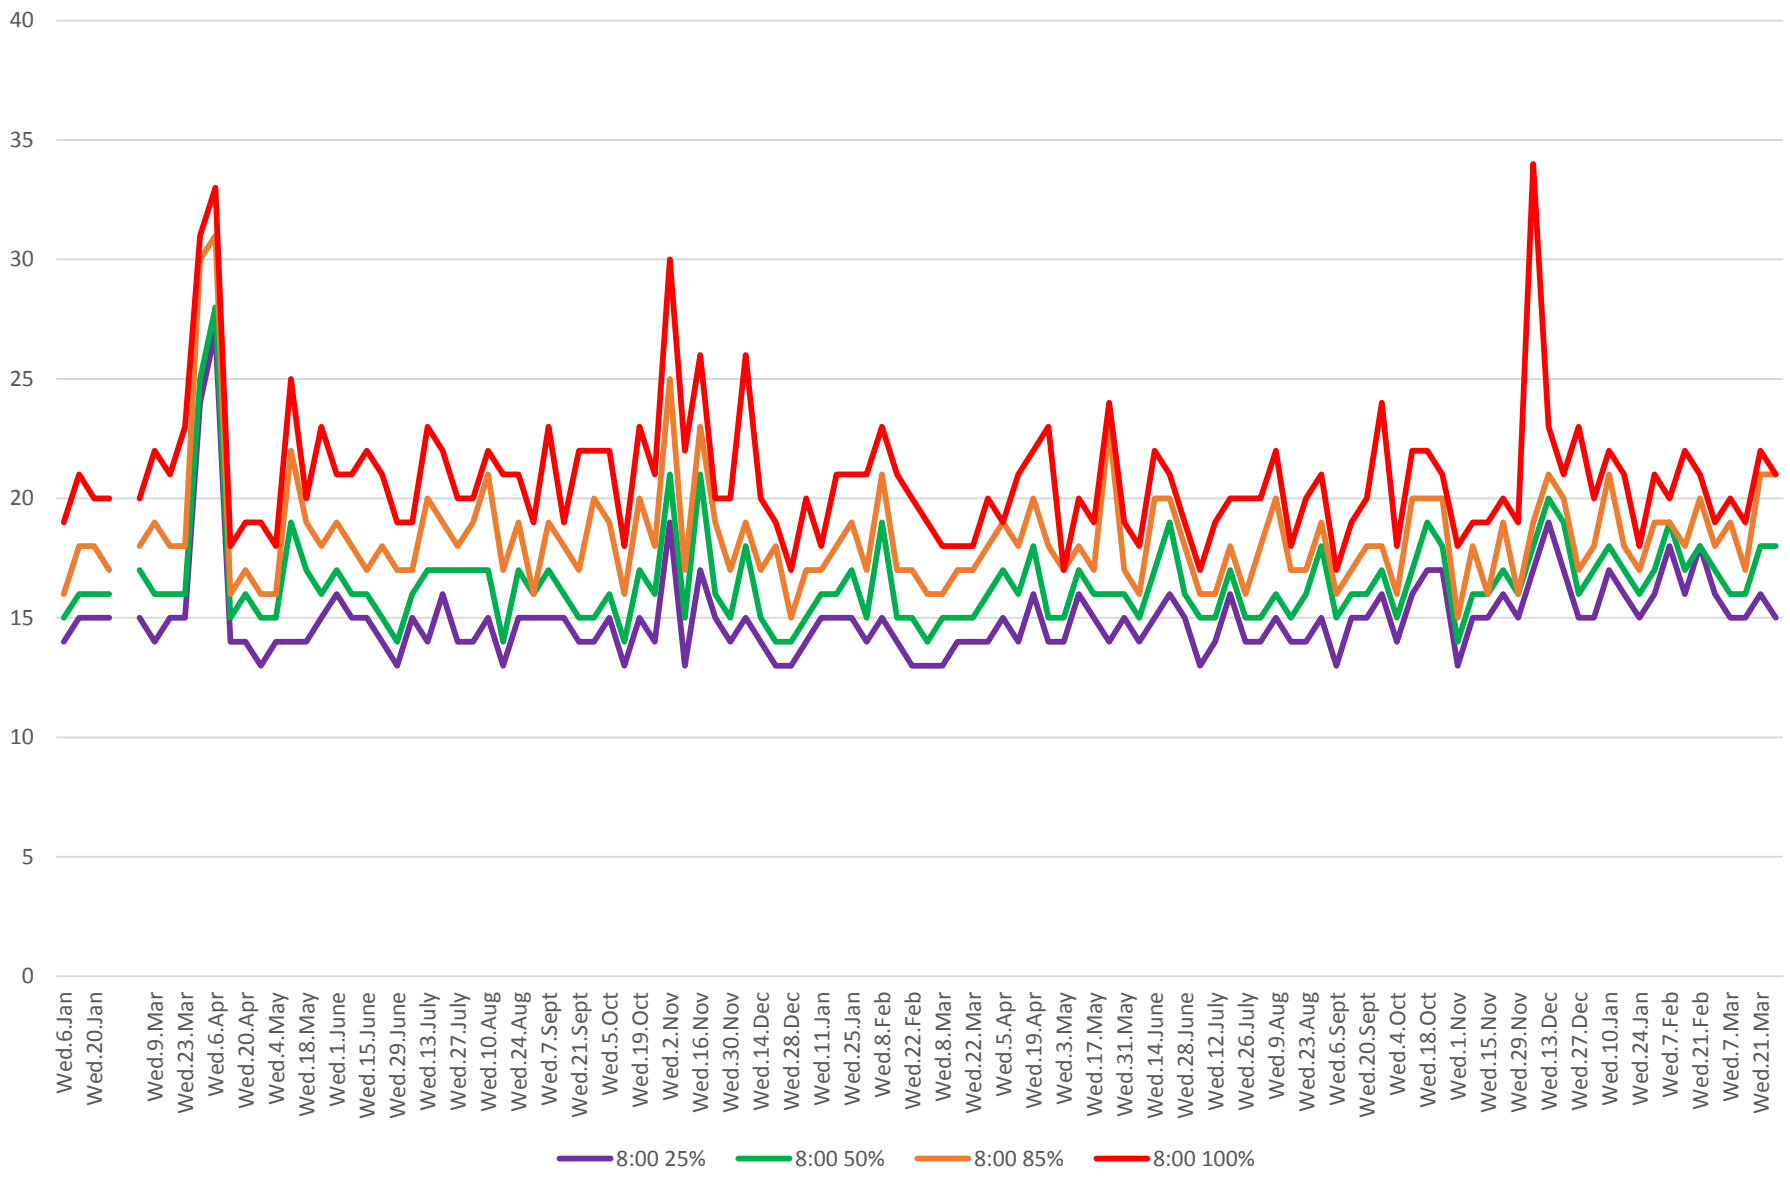

504 King Link Times From Bathurst To Jarvis Eastbound From Jan 2016 To Mar 2018 8:00 to 9:00 am Mondays

504 King Link Times From Bathurst To Jarvis Eastbound From Jan 2016 To Mar 2018 8:00 to 9:00 am Tuesdays

504 King Link Times From Bathurst To Jarvis Eastbound From Jan 2016 To Mar 2018 8:00 to 9:00 am Wednesdays

504 King Link Times From Bathurst To Jarvis Eastbound From Jan 2016 To Mar 2018 8:00 to 9:00 am Thursdays

504 King Link Times From Bathurst To Jarvis Eastbound From Jan 2016 To Mar 2018 8:00 to 9:00 am Fridays

504 King Link Times From Bathurst To Jarvis Eastbound From Jan 2016 To Mar 2018 8:00 to 9:00 am Saturdays

504 King Link Times From Bathurst To Jarvis Eastbound From Jan 2016 To Mar 2018 8:00 to 9:00 am Sundays

504 King Link Times From Bathurst To Jarvis Eastbound From Jan 2016 To Mar 2018 5:00 to 6:00 pm Mondays