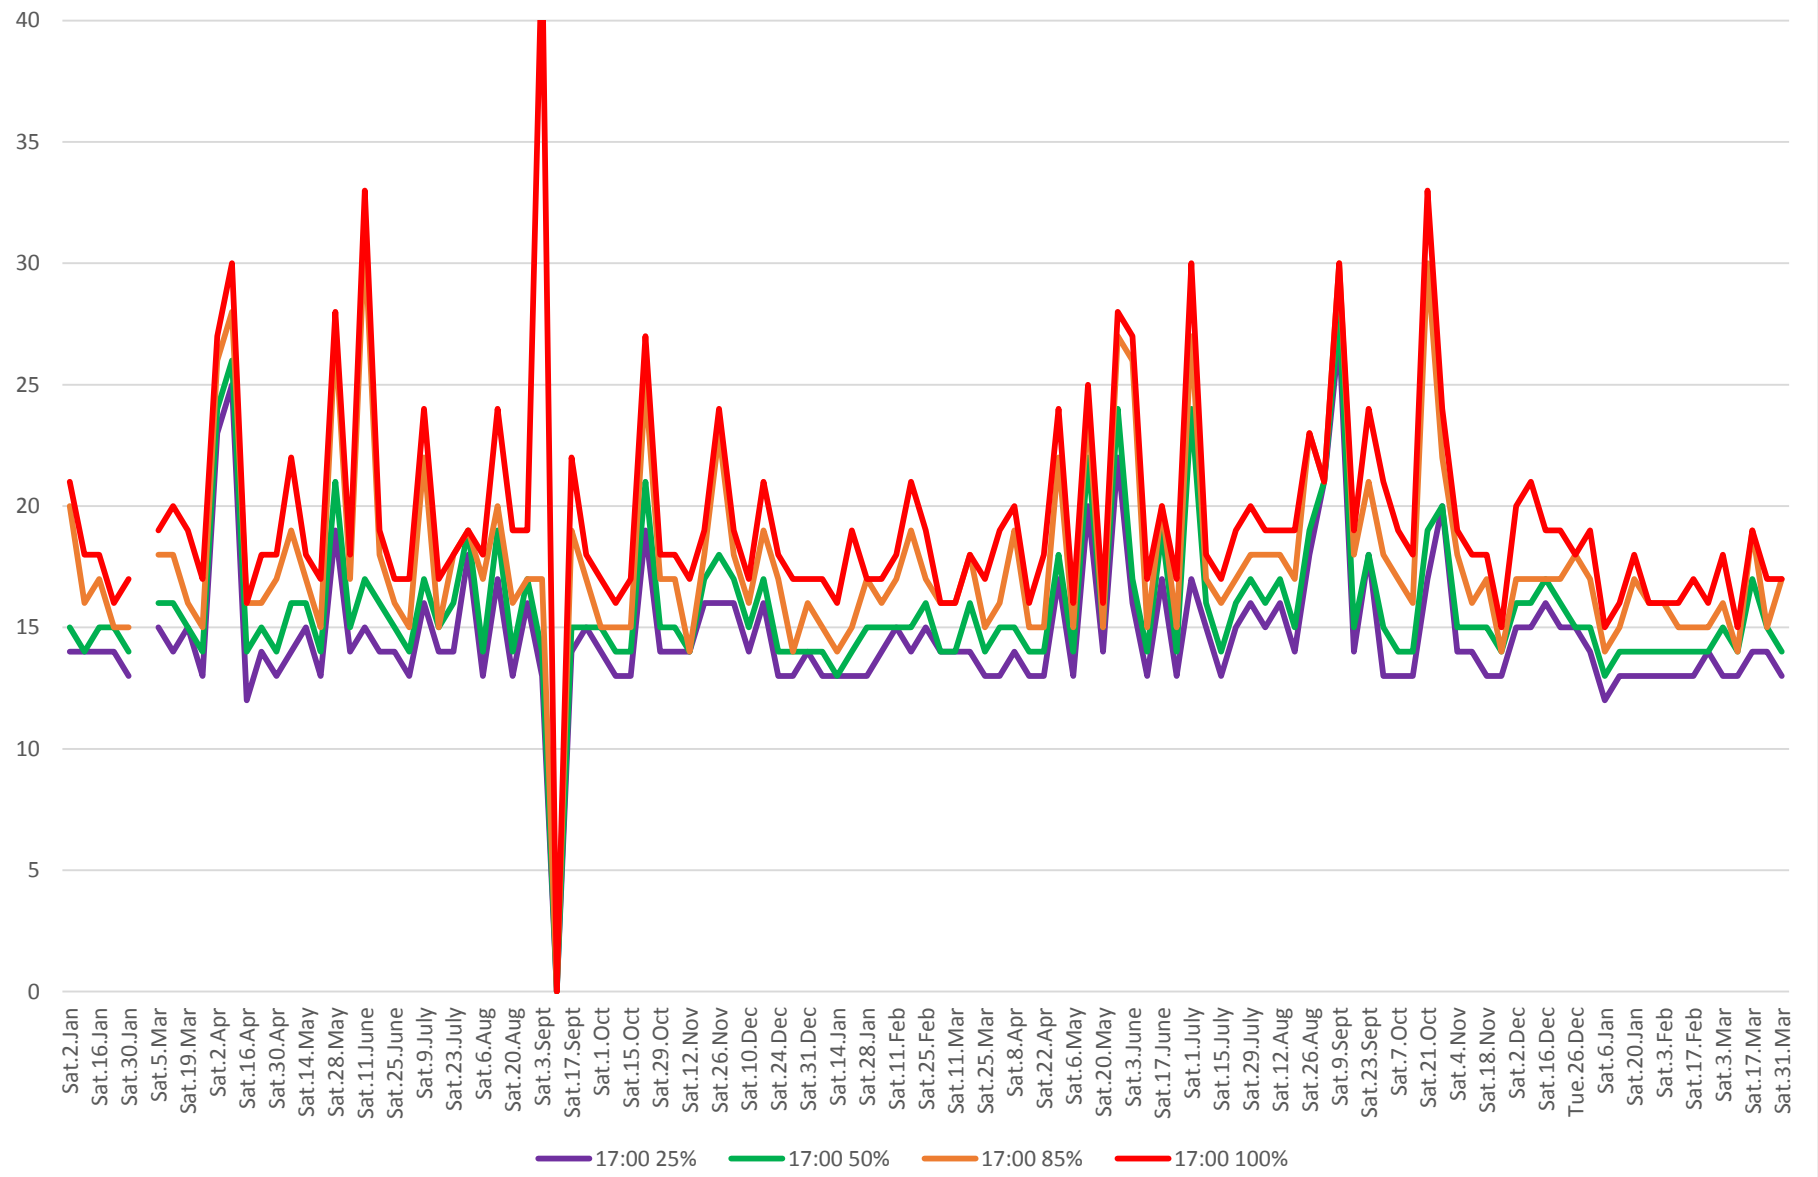

504 King Link Times From Bathurst To Jarvis Eastbound From Jan 2016 To Mar 2018 8:00 to 9:00 am Sundays

504 King Link Times From Bathurst To Jarvis Eastbound From Jan 2016 To Mar 2018 5:00 to 6:00 pm Mondays

504 King Link Times From Bathurst To Jarvis Eastbound From Jan 2016 To Mar 2018 5:00 to 6:00 pm Tuesdays

504 King Link Times From Bathurst To Jarvis Eastbound From Jan 2016 To Mar 2018 5:00 to 6:00 pm Wednesdays

504 King Link Times From Bathurst To Jarvis Eastbound From Jan 2016 To Mar 2018 5:00 to 6:00 pm Thursdays

504 King Link Times From Bathurst To Jarvis Eastbound From Jan 2016 To Mar 2018 5:00 to 6:00 pm Fridays

504 King Link Times From Bathurst To Jarvis Eastbound From Jan 2016 To Mar 2018 5:00 to 6:00 pm Saturdays

504 King Link Times From Bathurst To Jarvis Eastbound From Jan 2016 To Mar 2018 5:00 to 6:00 pm Sundays