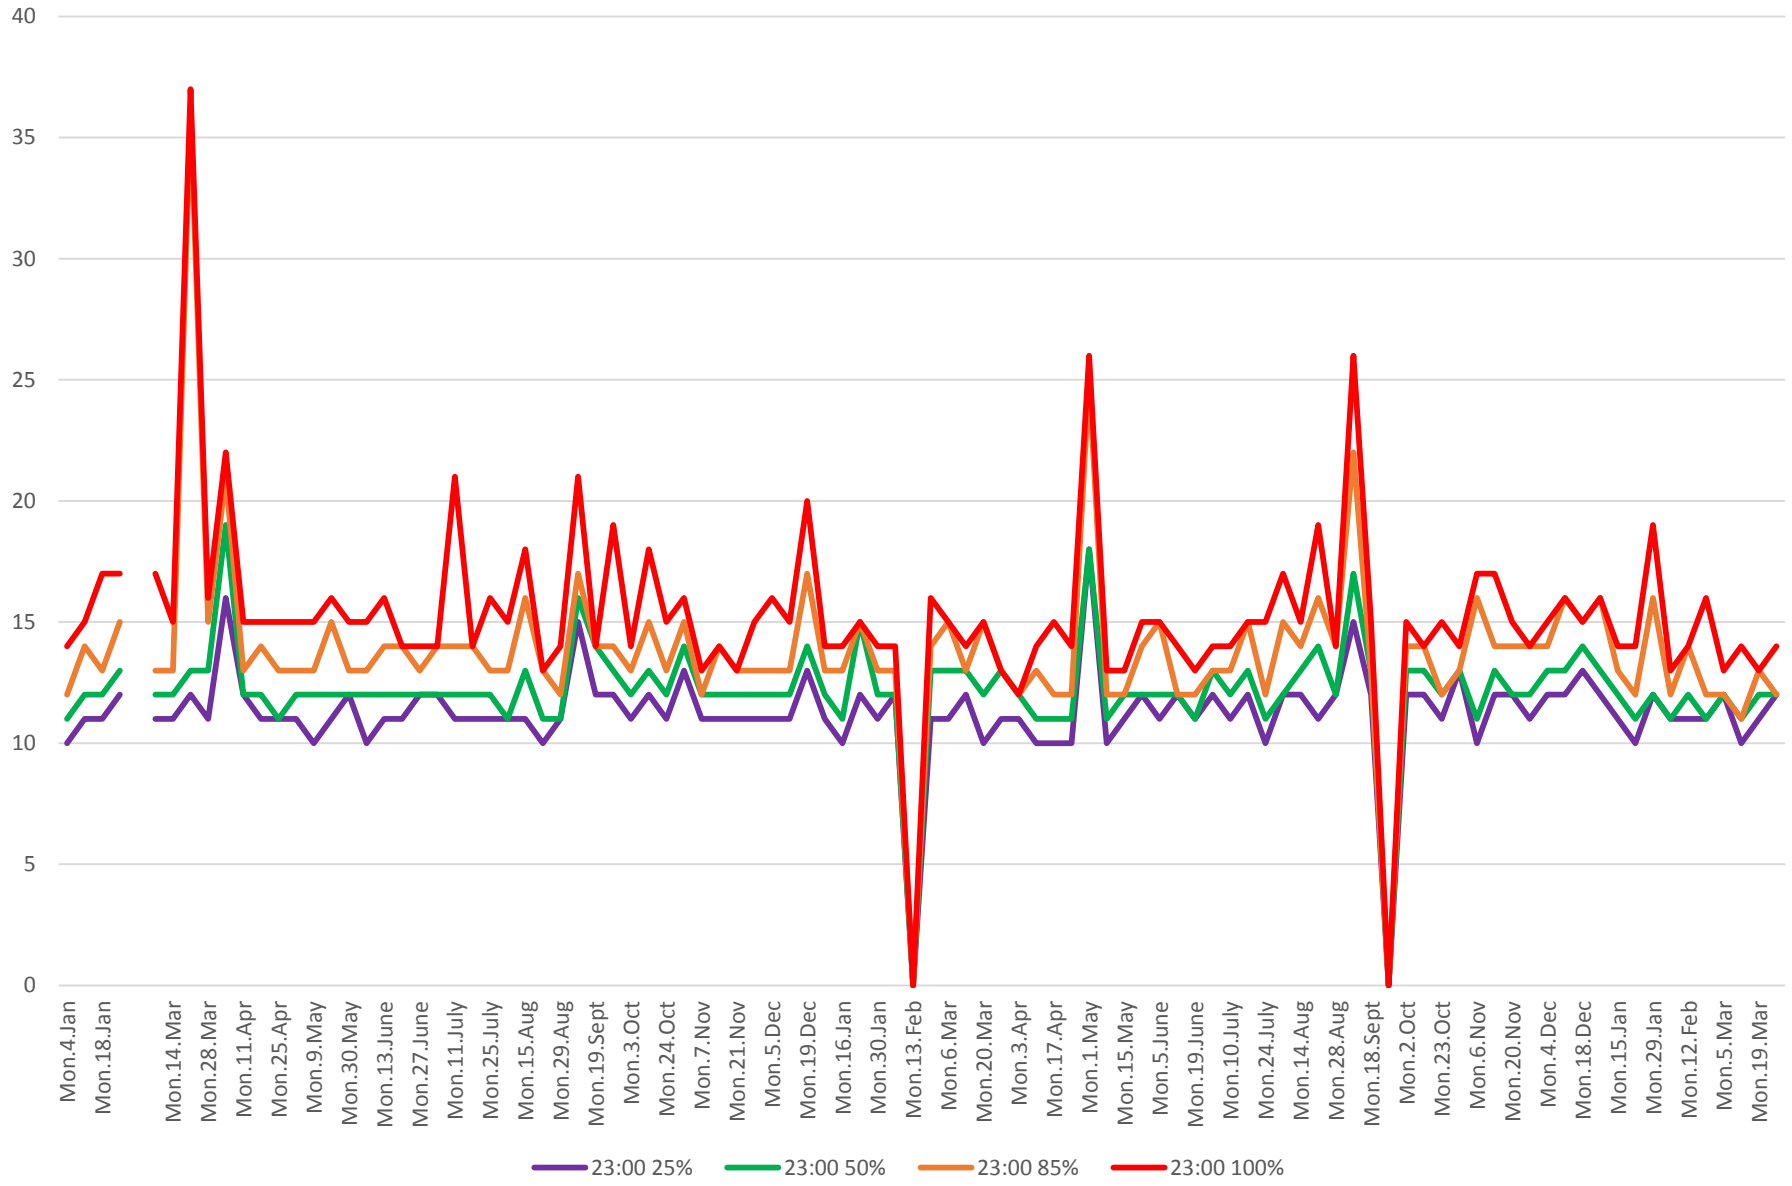

504 King Link Times From Bathurst To Jarvis Eastbound From Jan 2016 To Mar 2018 5:00 to 6:00 pm Tuesdays

504 King Link Times From Bathurst To Jarvis Eastbound From Jan 2016 To Mar 2018 5:00 to 6:00 pm Wednesdays

504 King Link Times From Bathurst To Jarvis Eastbound From Jan 2016 To Mar 2018 5:00 to 6:00 pm Thursdays

504 King Link Times From Bathurst To Jarvis Eastbound From Jan 2016 To Mar 2018 5:00 to 6:00 pm Fridays

504 King Link Times From Bathurst To Jarvis Eastbound From Jan 2016 To Mar 2018 5:00 to 6:00 pm Saturdays

504 King Link Times From Bathurst To Jarvis Eastbound From Jan 2016 To Mar 2018 5:00 to 6:00 pm Sundays

504 King Link Times From Bathurst To Jarvis Eastbound From Jan 2016 To Mar 2018 11:00 pm to 12:00 mn
Mondays

504 King Link Times From Bathurst To Jarvis Eastbound From Jan 2016 To Mar 2018 11:00 pm to 12:00 mn
Tuesdays