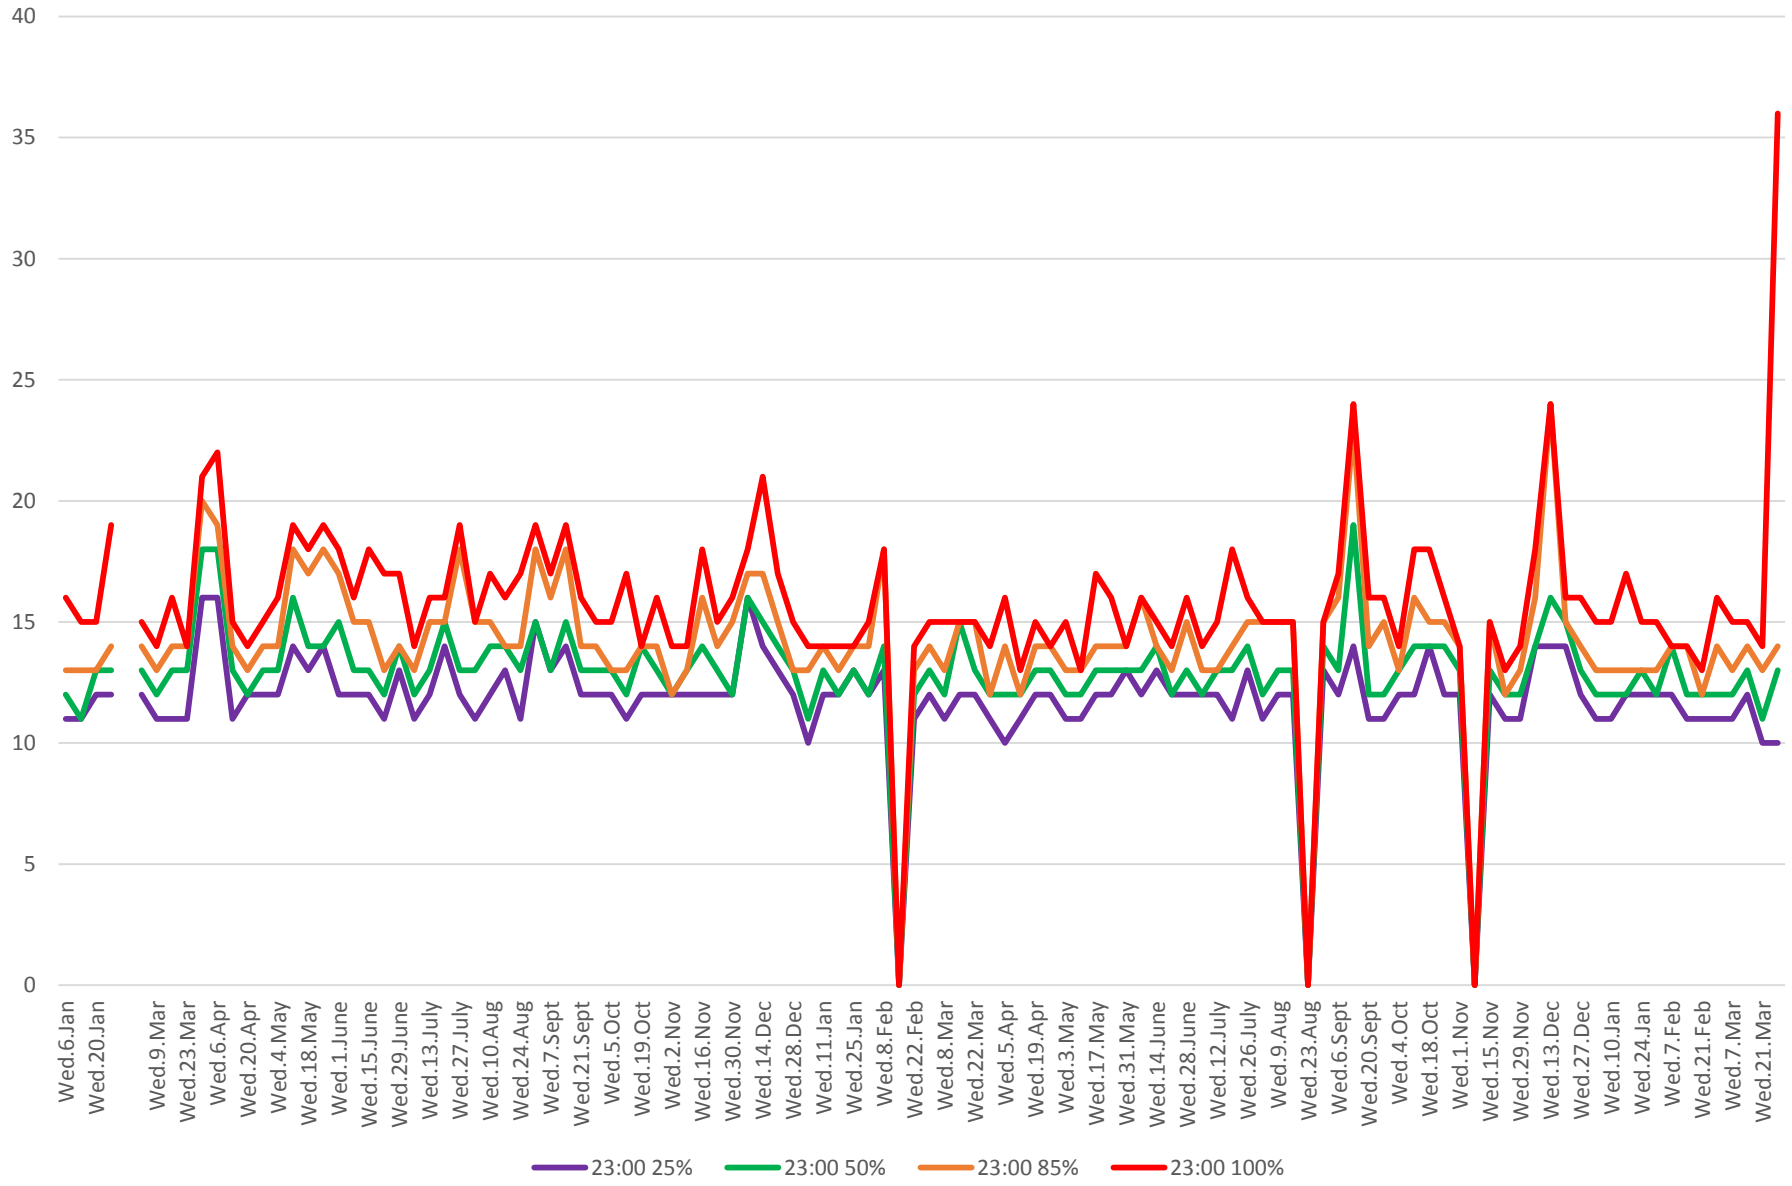

504 King Link Times From Bathurst To Jarvis Eastbound From Jan 2016 To Mar 2018 5:00 to 6:00 pm Thursdays

504 King Link Times From Bathurst To Jarvis Eastbound From Jan 2016 To Mar 2018 5:00 to 6:00 pm Fridays

504 King Link Times From Bathurst To Jarvis Eastbound From Jan 2016 To Mar 2018 5:00 to 6:00 pm Saturdays

504 King Link Times From Bathurst To Jarvis Eastbound From Jan 2016 To Mar 2018 5:00 to 6:00 pm Sundays

504 King Link Times From Bathurst To Jarvis Eastbound From Jan 2016 To Mar 2018 11:00 pm to 12:00 mn
Mondays

504 King Link Times From Bathurst To Jarvis Eastbound From Jan 2016 To Mar 2018 11:00 pm to 12:00 mn
Tuesdays

504 King Link Times From Bathurst To Jarvis Eastbound From Jan 2016 To Mar 2018 11:00 pm to 12:00 mn
Wednesdays

504 King Link Times From Bathurst To Jarvis Eastbound From Jan 2016 To Mar 2018 11:00 pm to 12:00 mn
Thursdays