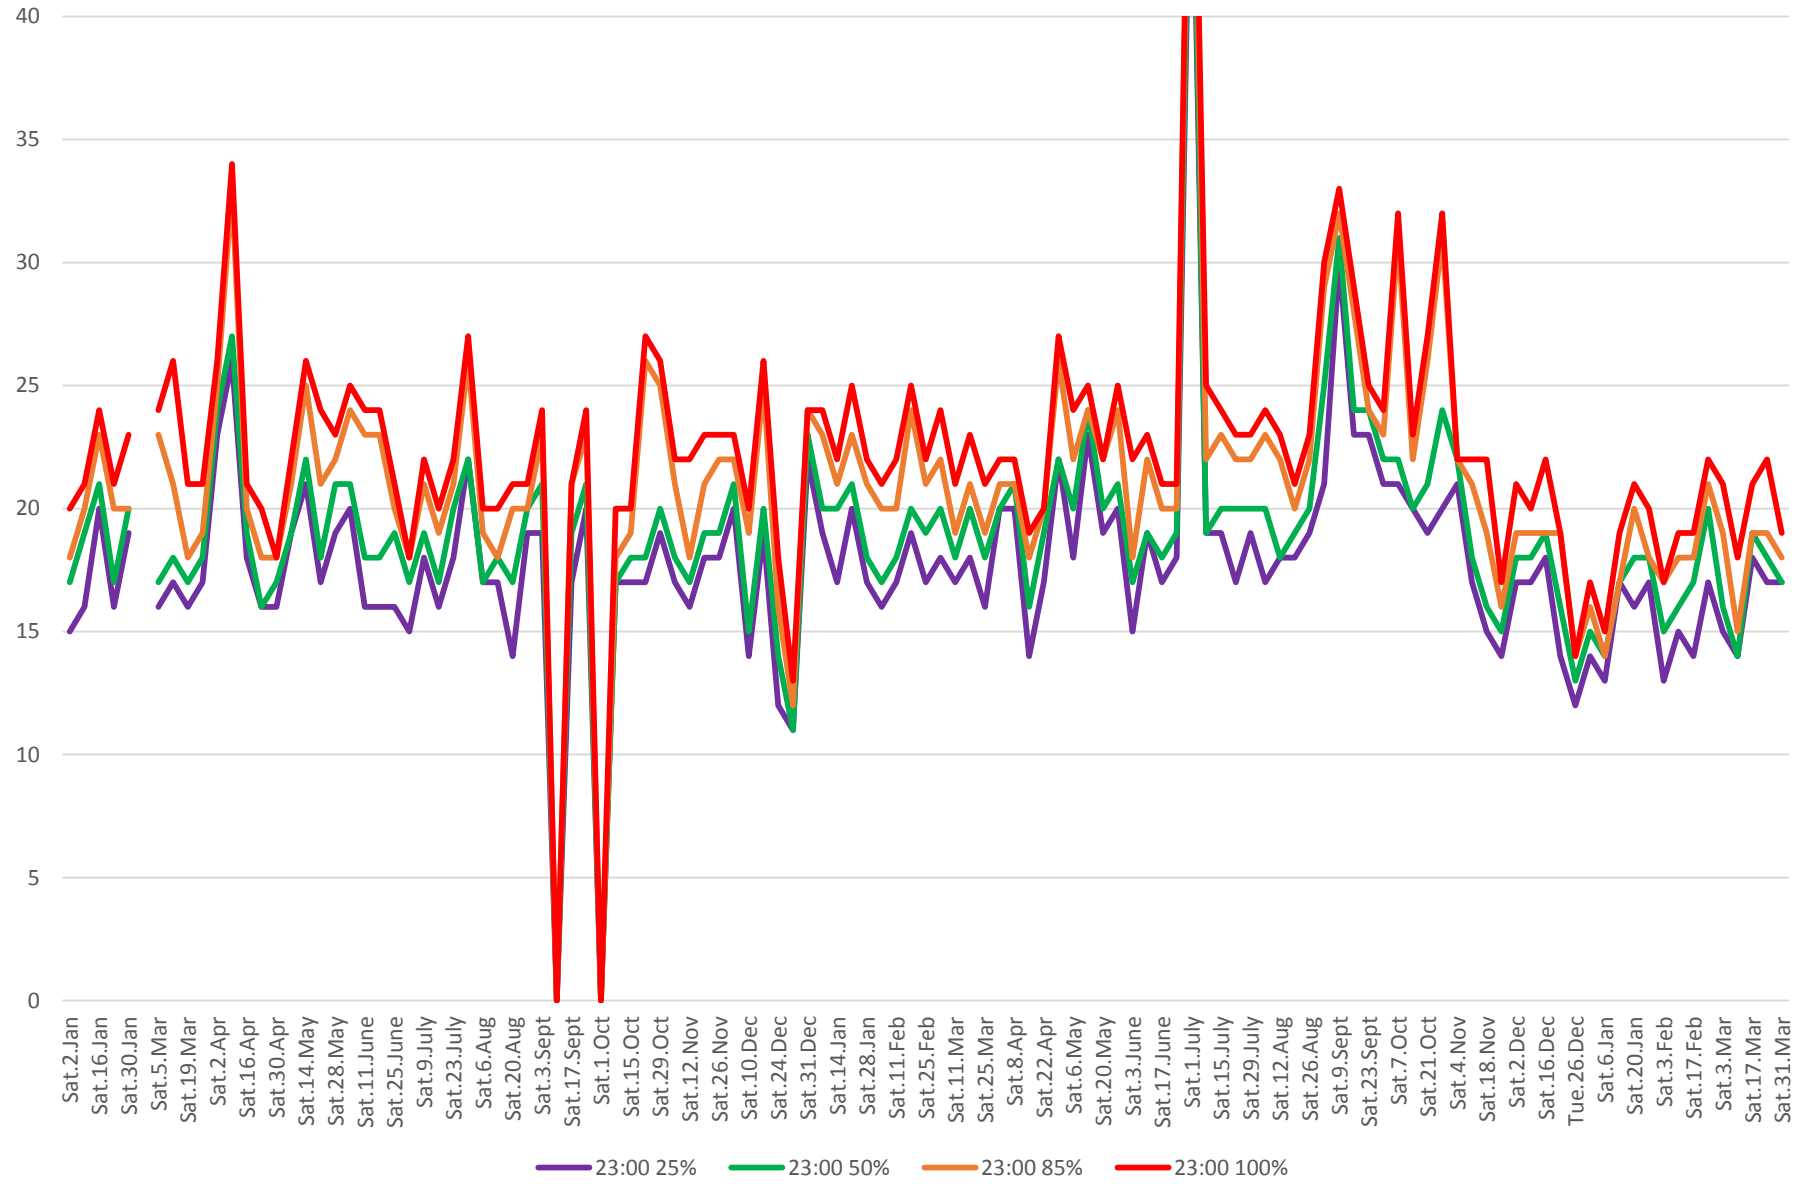

504 King Link Times From Bathurst To Jarvis Eastbound From Jan 2016 To Mar 2018 11:00 pm to 12:00 mn
Mondays

504 King Link Times From Bathurst To Jarvis Eastbound From Jan 2016 To Mar 2018 11:00 pm to 12:00 mn
Tuesdays

504 King Link Times From Bathurst To Jarvis Eastbound From Jan 2016 To Mar 2018 11:00 pm to 12:00 mn
Wednesdays

504 King Link Times From Bathurst To Jarvis Eastbound From Jan 2016 To Mar 2018 11:00 pm to 12:00 mn
Thursdays

504 King Link Times From Bathurst To Jarvis Eastbound From Jan 2016 To Mar 2018 11:00 pm to 12:00 mn
Fridays

504 King Link Times From Bathurst To Jarvis Eastbound From Jan 2016 To Mar 2018 11:00 pm to 12:00 mn
 Saturdays

504 King Link Times From Bathurst To Jarvis Eastbound From Jan 2016 To Mar 2018 11:00 pm to 12:00 mn Sundays