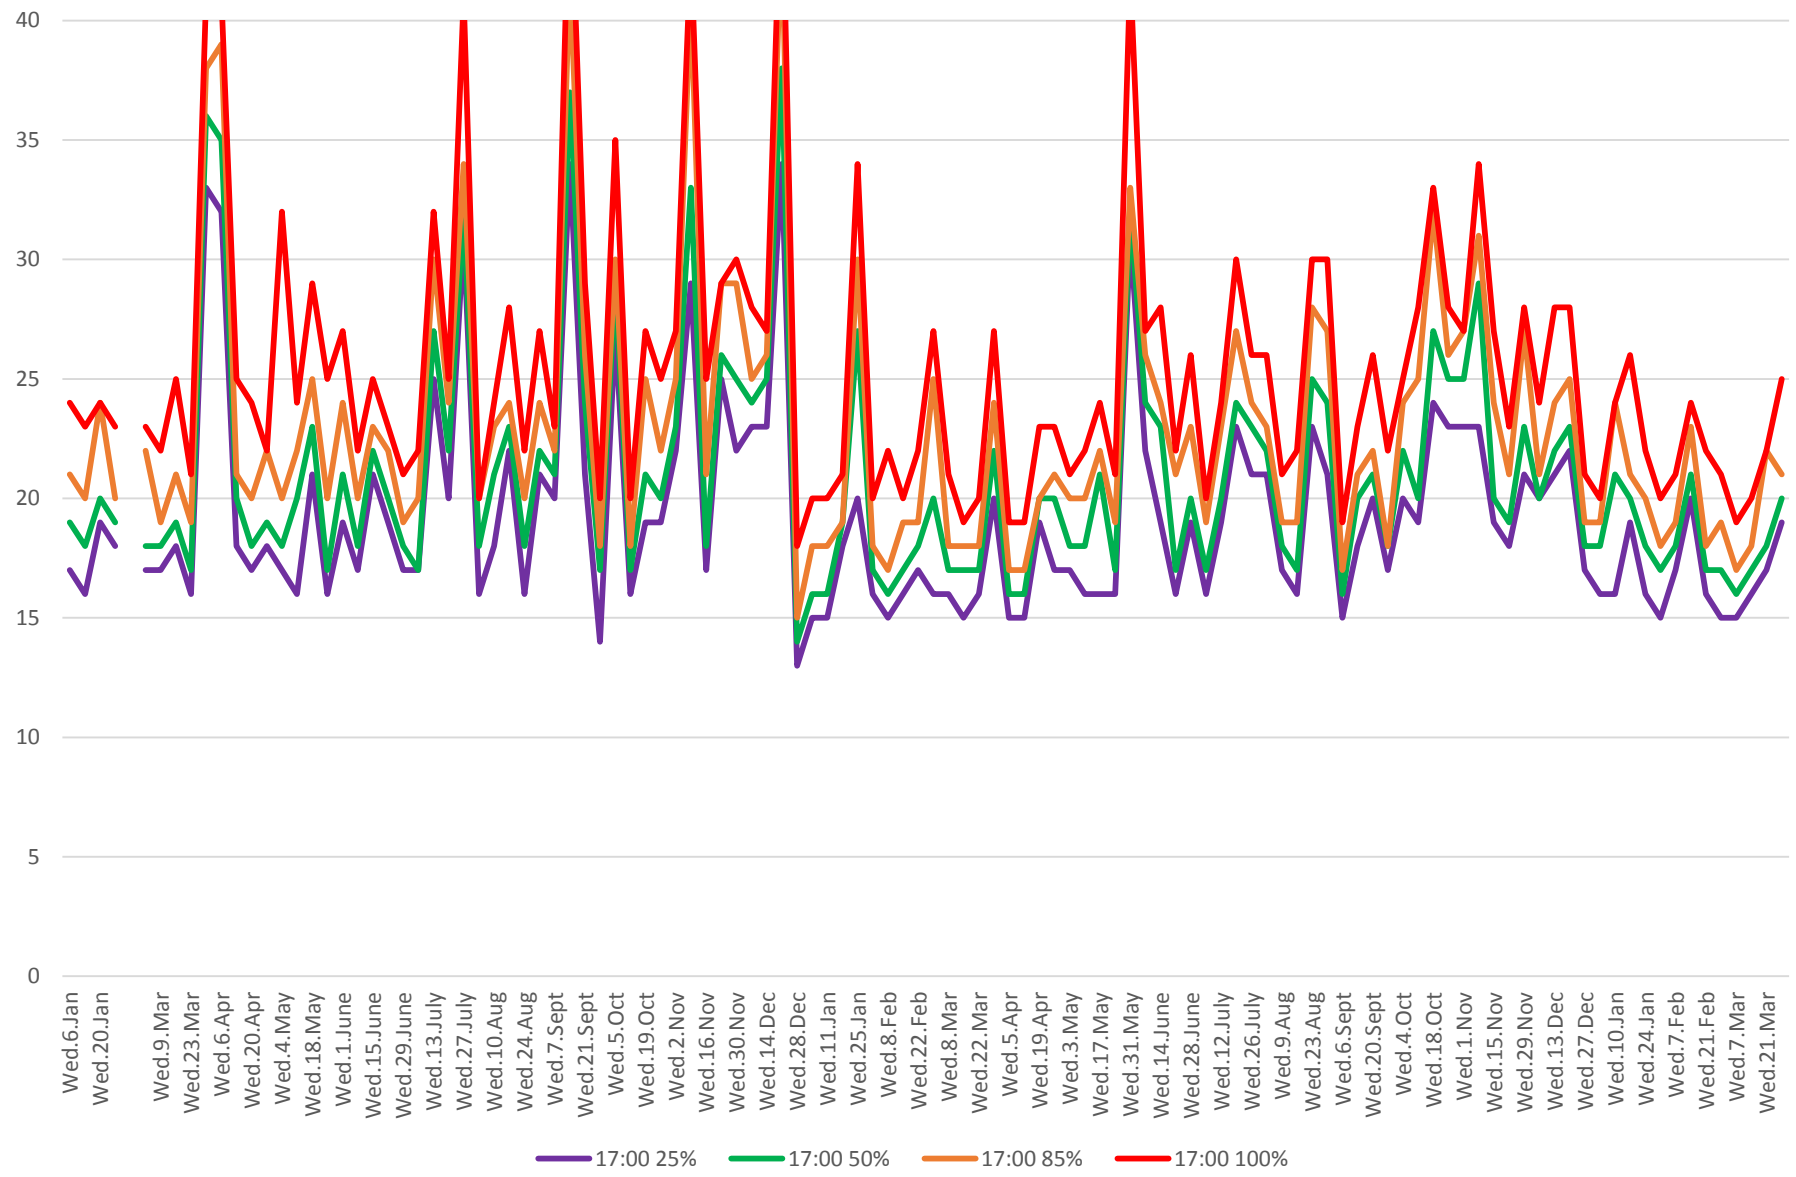

504 King Link Times From Bathurst To Jarvis Eastbound From Jan 2016 To Mar 2018 8:00 to 9:00 am Fridays

504 King Link Times From Bathurst To Jarvis Eastbound From Jan 2016 To Mar 2018 8:00 to 9:00 am Saturdays

504 King Link Times From Bathurst To Jarvis Eastbound From Jan 2016 To Mar 2018 8:00 to 9:00 am Sundays

504 King Link Times From Bathurst To Jarvis Eastbound From Jan 2016 To Mar 2018 5:00 to 6:00 pm Mondays

504 King Link Times From Bathurst To Jarvis Eastbound From Jan 2016 To Mar 2018 5:00 to 6:00 pm Tuesdays

504 King Link Times From Bathurst To Jarvis Eastbound From Jan 2016 To Mar 2018 5:00 to 6:00 pm Wednesdays

504 King Link Times From Bathurst To Jarvis Eastbound From Jan 2016 To Mar 2018 5:00 to 6:00 pm Thursdays

504 King Link Times From Bathurst To Jarvis Eastbound From Jan 2016 To Mar 2018 5:00 to 6:00 pm Fridays