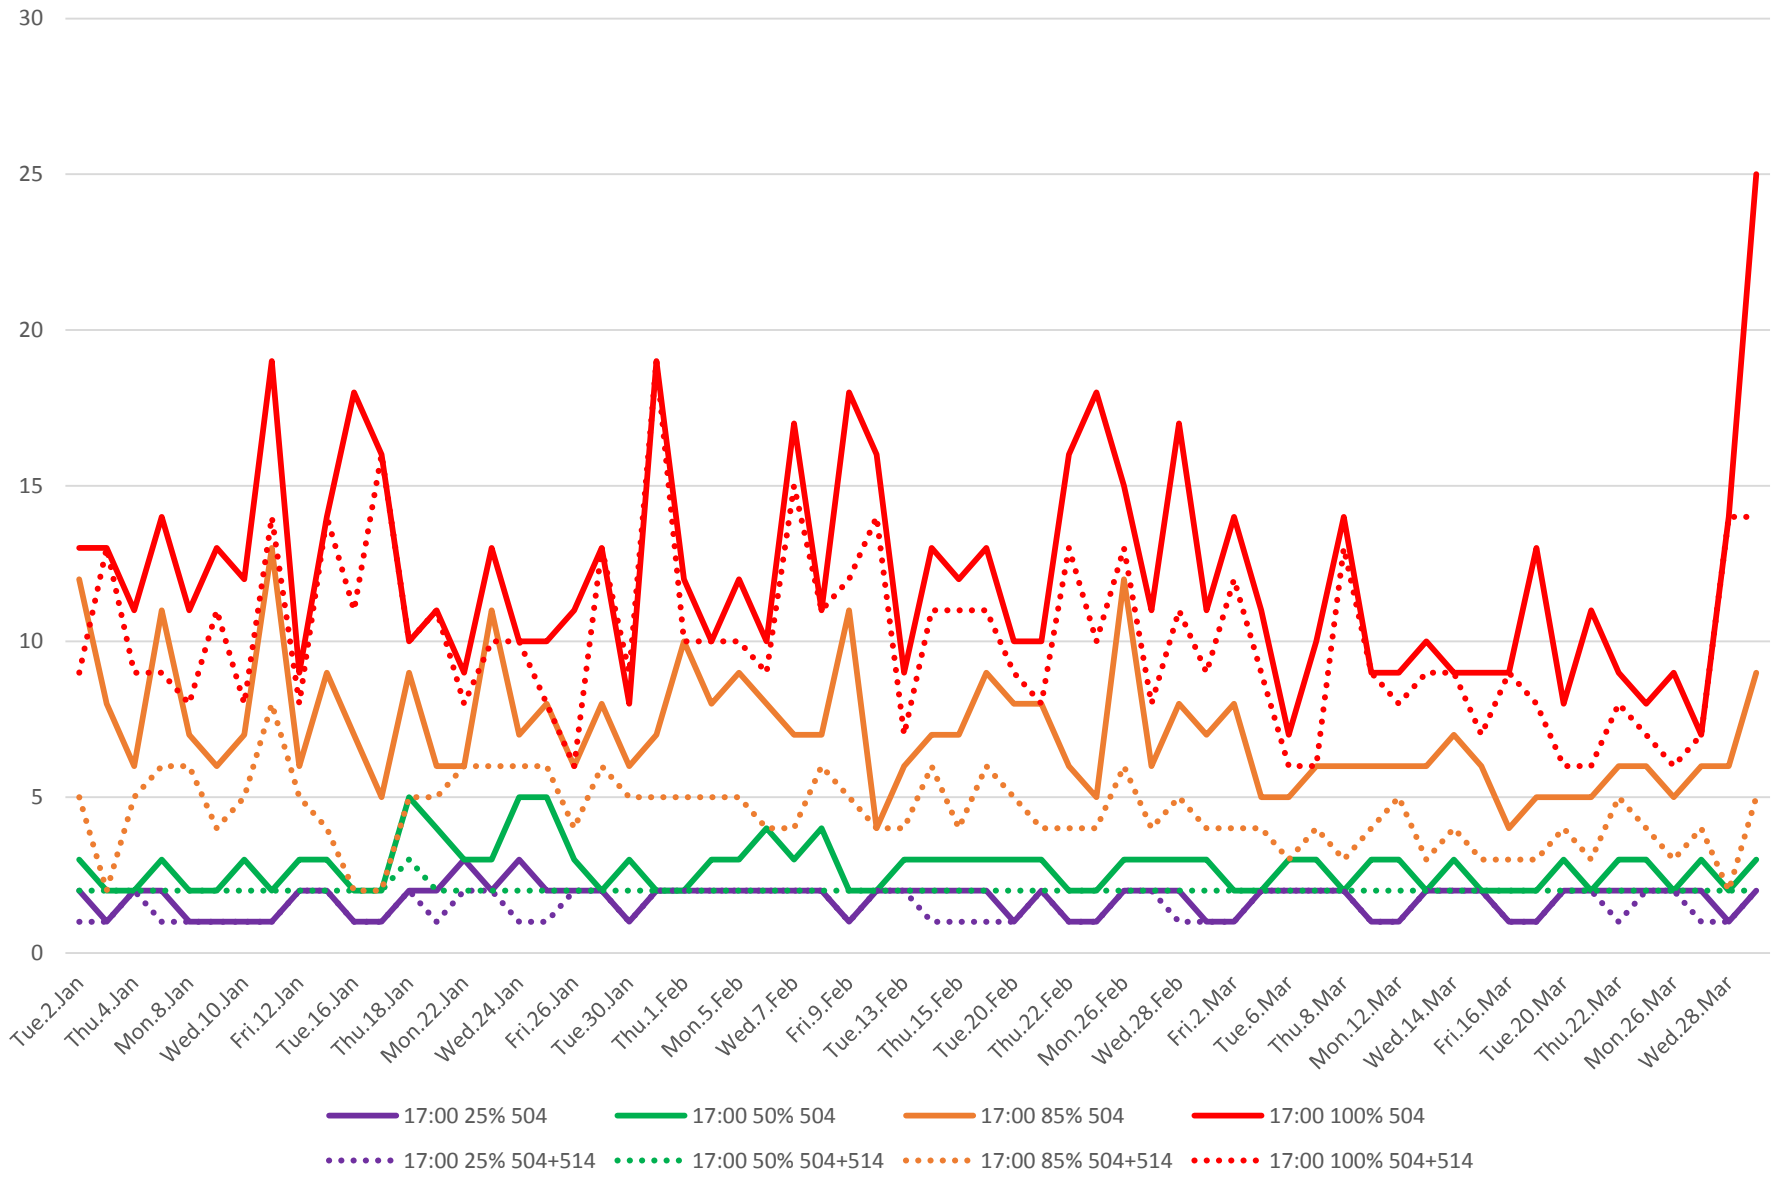

504 King / 514 Cherry Headway Percentile Comparisons at Yonge Westbound From Jan 2018 To Mar 2018 8 am to 9 am

504 King / 514 Cherry Headway Percentile Comparisons at Yonge Westbound From Jan 2018 To Mar 2018 1 pm to 2 pm

504 King / 514 Cherry Headway Percentile Comparisons at Yonge Westbound From Jan 2018 To Mar 2018 5 pm to 6 pm

504 King / 514 Cherry Headway Percentile Comparisons at Yonge Westbound From Jan 2018 To Mar 2018 8 pm to 9 pm

504 King / 514 Cherry Headway Percentile Comparisons at Yonge Westbound From Jan 2018 To Mar 2018 10 pm to 11 pm