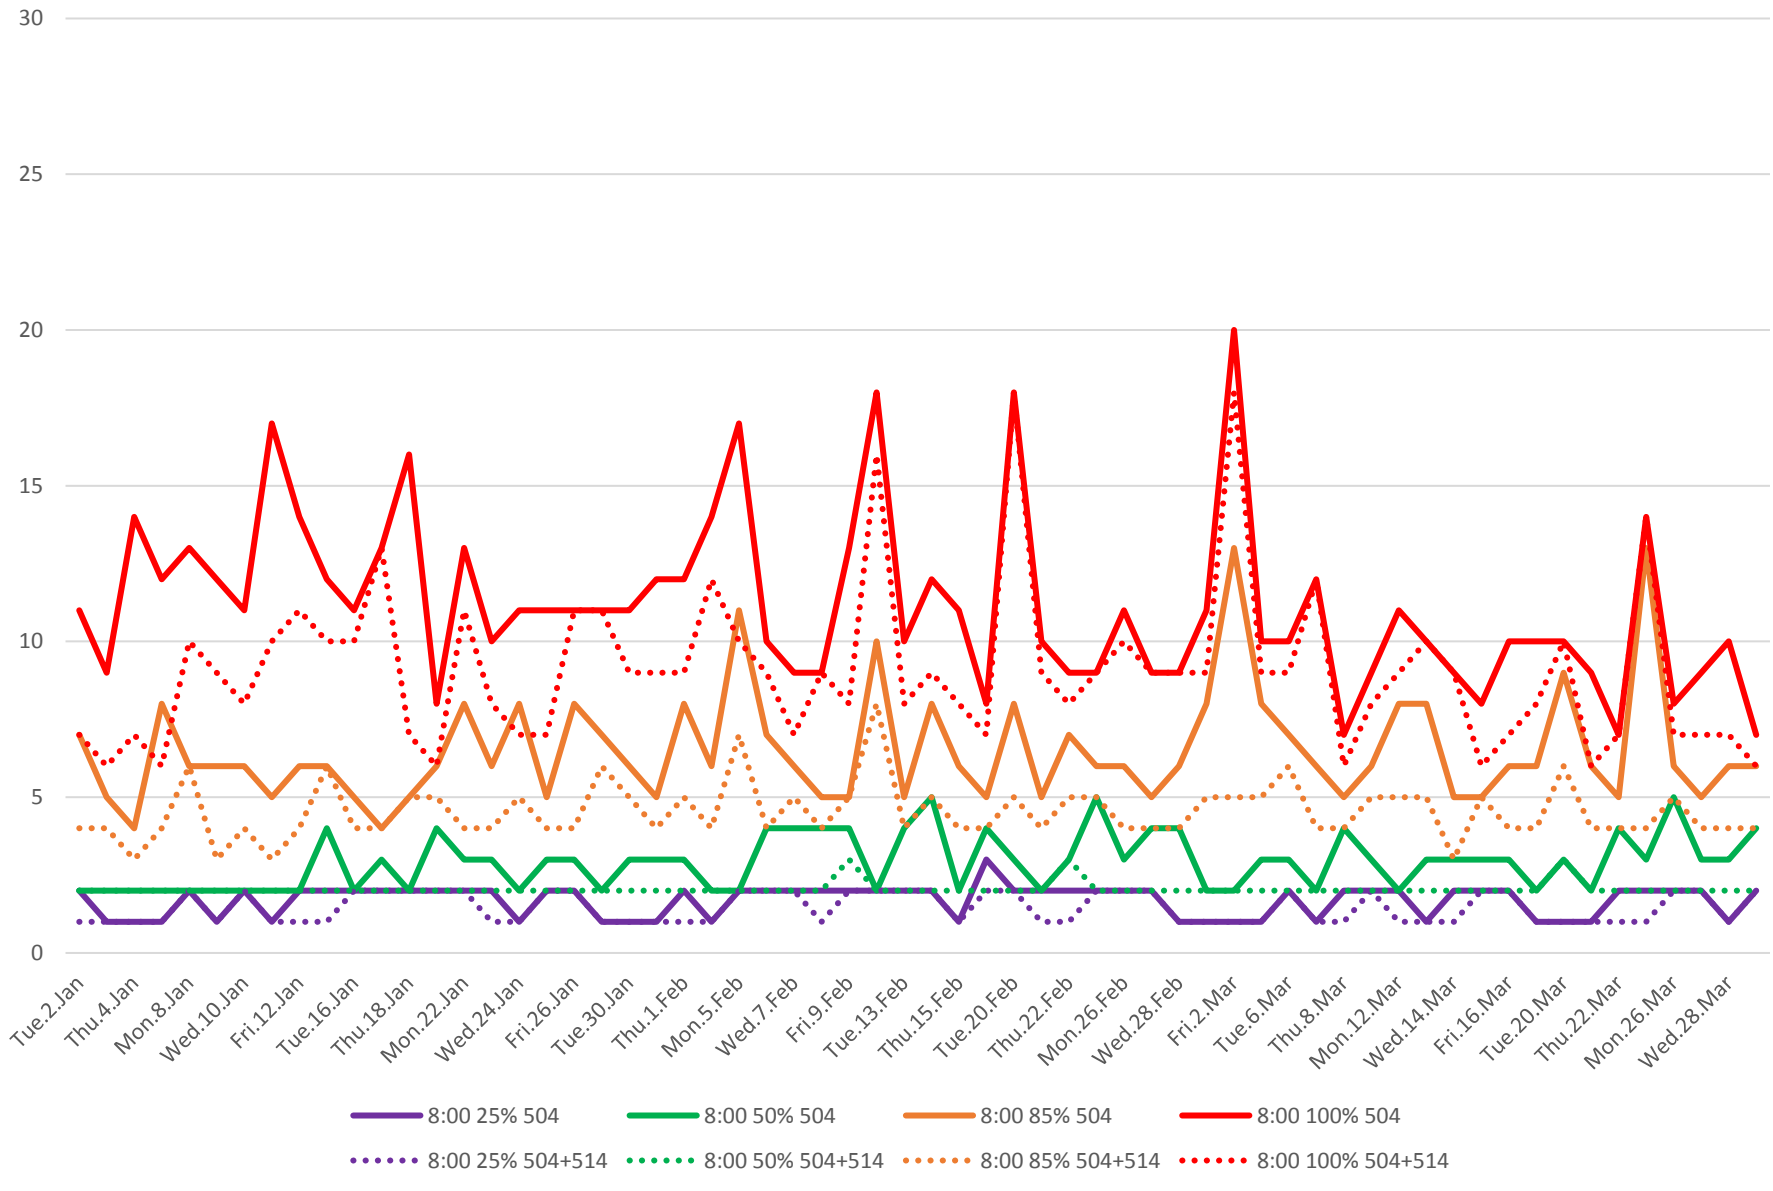

504 King / 514 Cherry Headway Percentile Comparisons at Yonge Westbound From Jan 2018 To Mar 2018 8 am to 9 am

504 King / 514 Cherry Headway Percentile Comparisons at Yonge Westbound From Jan 2018 To Mar 2018 1 pm to 2 pm

504 King / 514 Cherry Headway Percentile Comparisons at Yonge Westbound From Jan 2018 To Mar 2018 5 pm to 6 pm

504 King / 514 Cherry Headway Percentile Comparisons at Yonge Westbound From Jan 2018 To Mar 2018 8 pm to 9 pm

504 King / 514 Cherry Headway Percentile Comparisons at Yonge Westbound From Jan 2018 To Mar 2018 10 pm to 11 pm