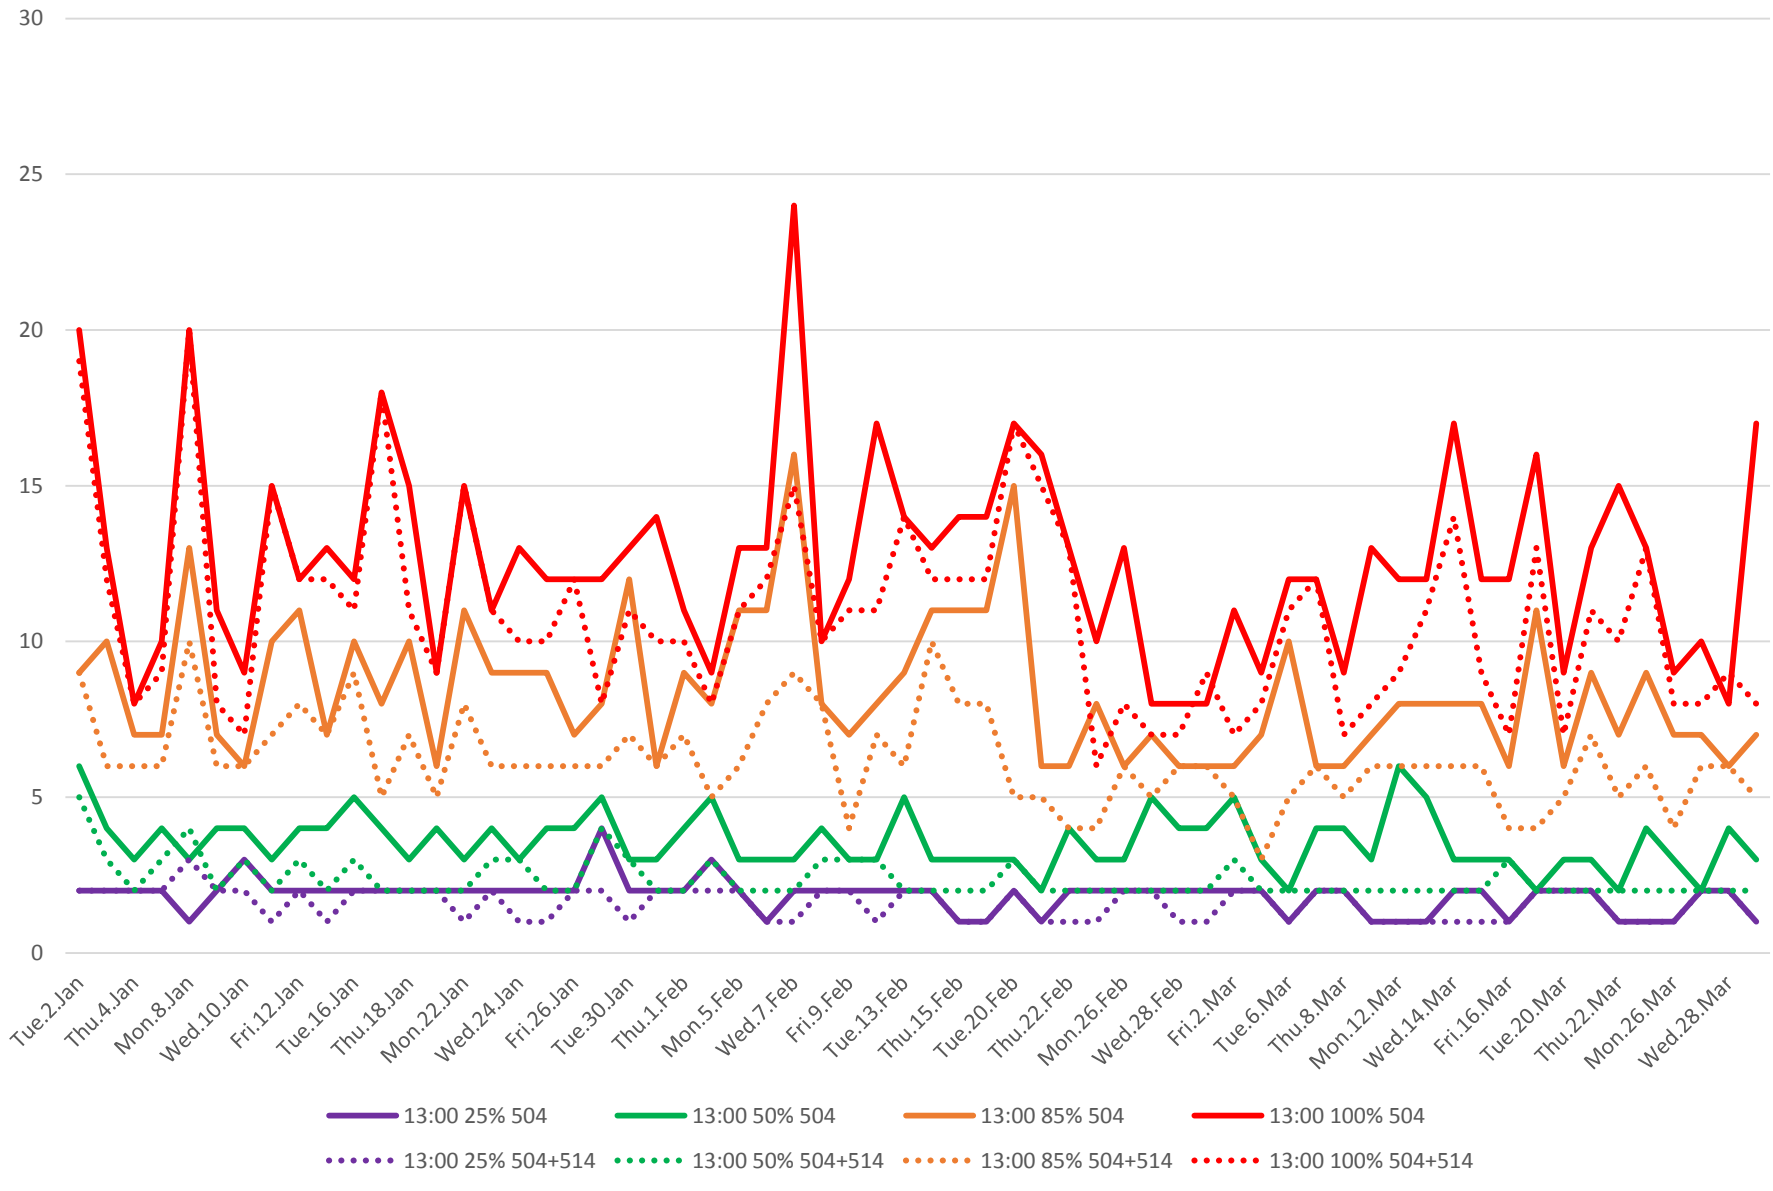

504 King / 514 Cherry Headway Percentile Comparisons at Yonge Westbound From Jan 2018 To Mar 2018 8 am to 9 am

504 King / 514 Cherry Headway Percentile Comparisons at Yonge Westbound From Jan 2018 To Mar 2018 1 pm to 2 pm

504 King / 514 Cherry Headway Percentile Comparisons at Yonge Westbound From Jan 2018 To Mar 2018 5 pm to 6 pm

504 King / 514 Cherry Headway Percentile Comparisons at Yonge Westbound From Jan 2018 To Mar 2018 8 pm to 9 pm

504 King / 514 Cherry Headway Percentile Comparisons at Yonge Westbound From Jan 2018 To Mar 2018 10 pm to 11 pm