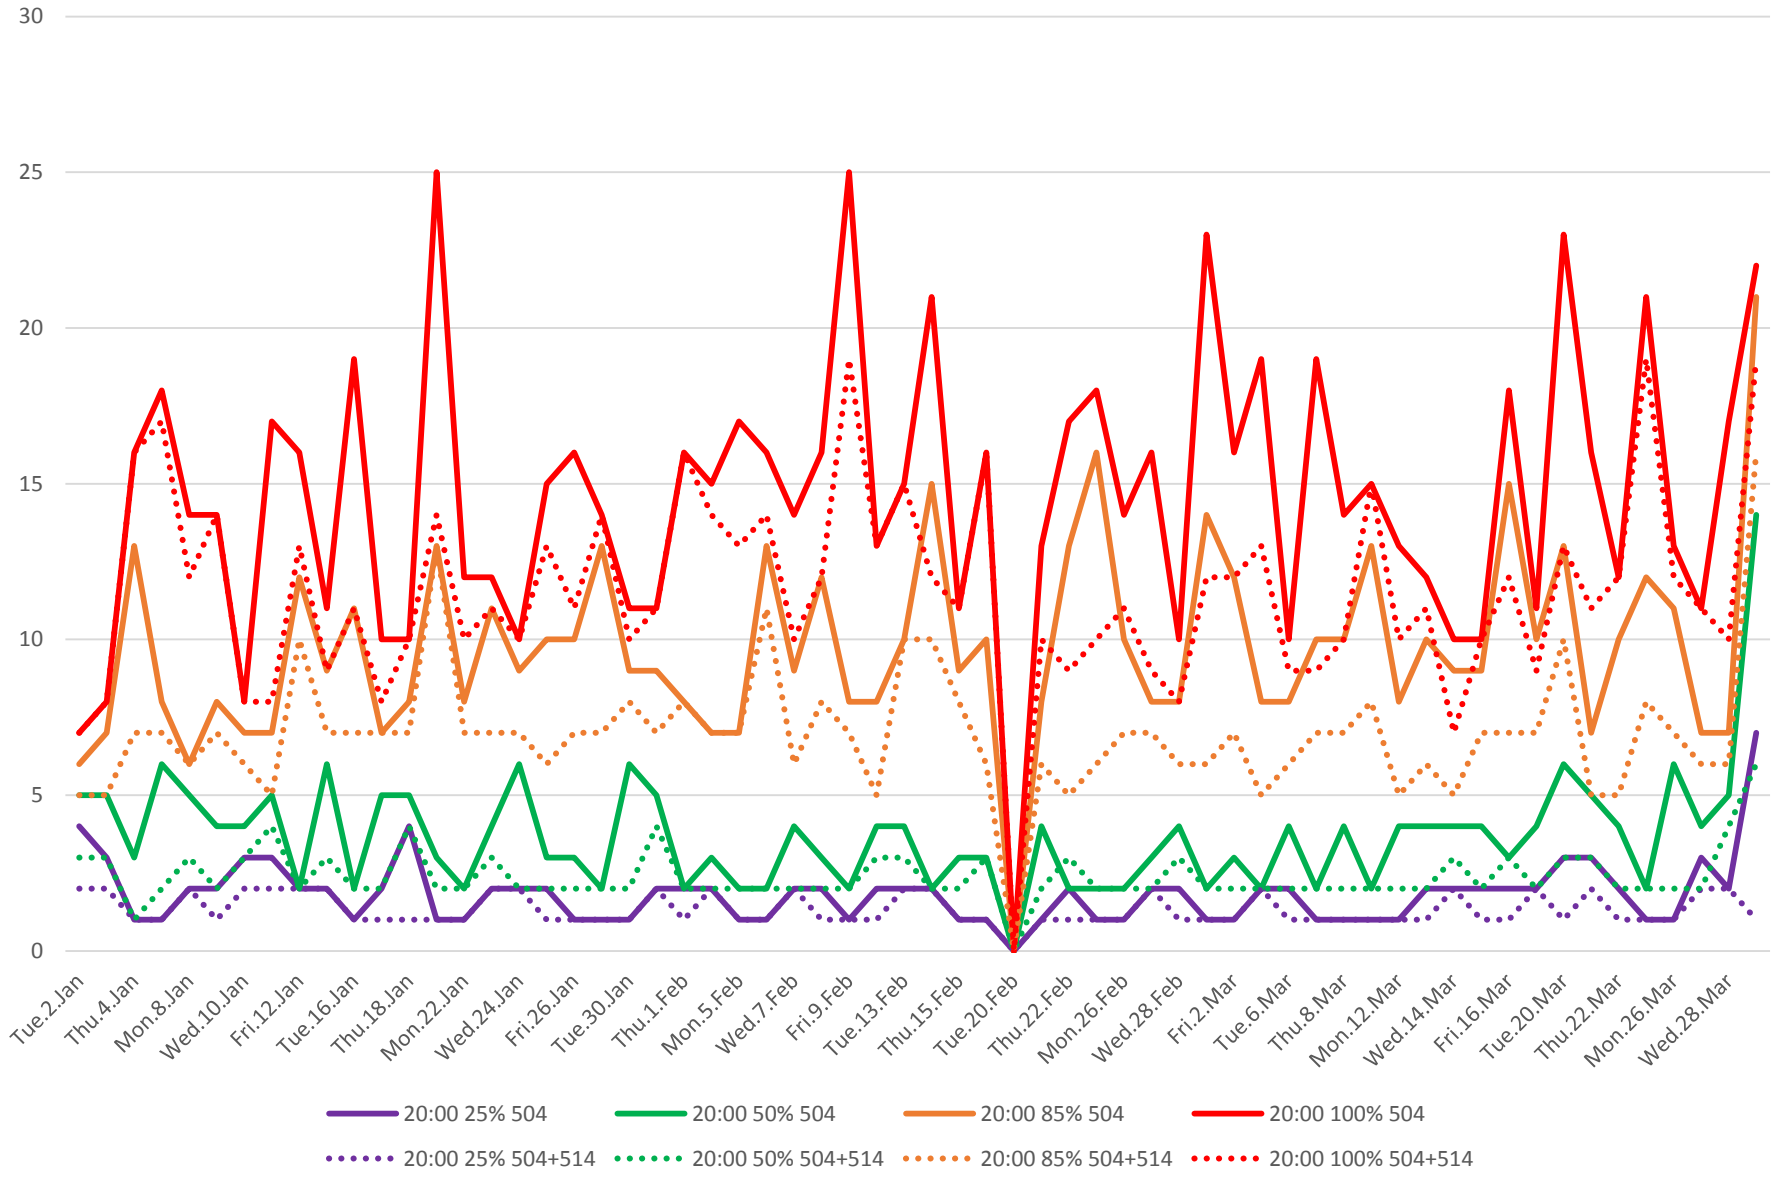

504 King / 514 Cherry Headway Percentile Comparisons at Yonge Westbound From Jan 2018 To Mar 2018 8 am to 9 am

504 King / 514 Cherry Headway Percentile Comparisons at Yonge Westbound From Jan 2018 To Mar 2018 1 pm to 2 pm

504 King / 514 Cherry Headway Percentile Comparisons at Yonge Westbound From Jan 2018 To Mar 2018 5 pm to 6 pm

504 King / 514 Cherry Headway Percentile Comparisons at Yonge Westbound From Jan 2018 To Mar 2018 8 pm to 9 pm

504 King / 514 Cherry Headway Percentile Comparisons at Yonge Westbound From Jan 2018 To Mar 2018 10 pm to 11 pm