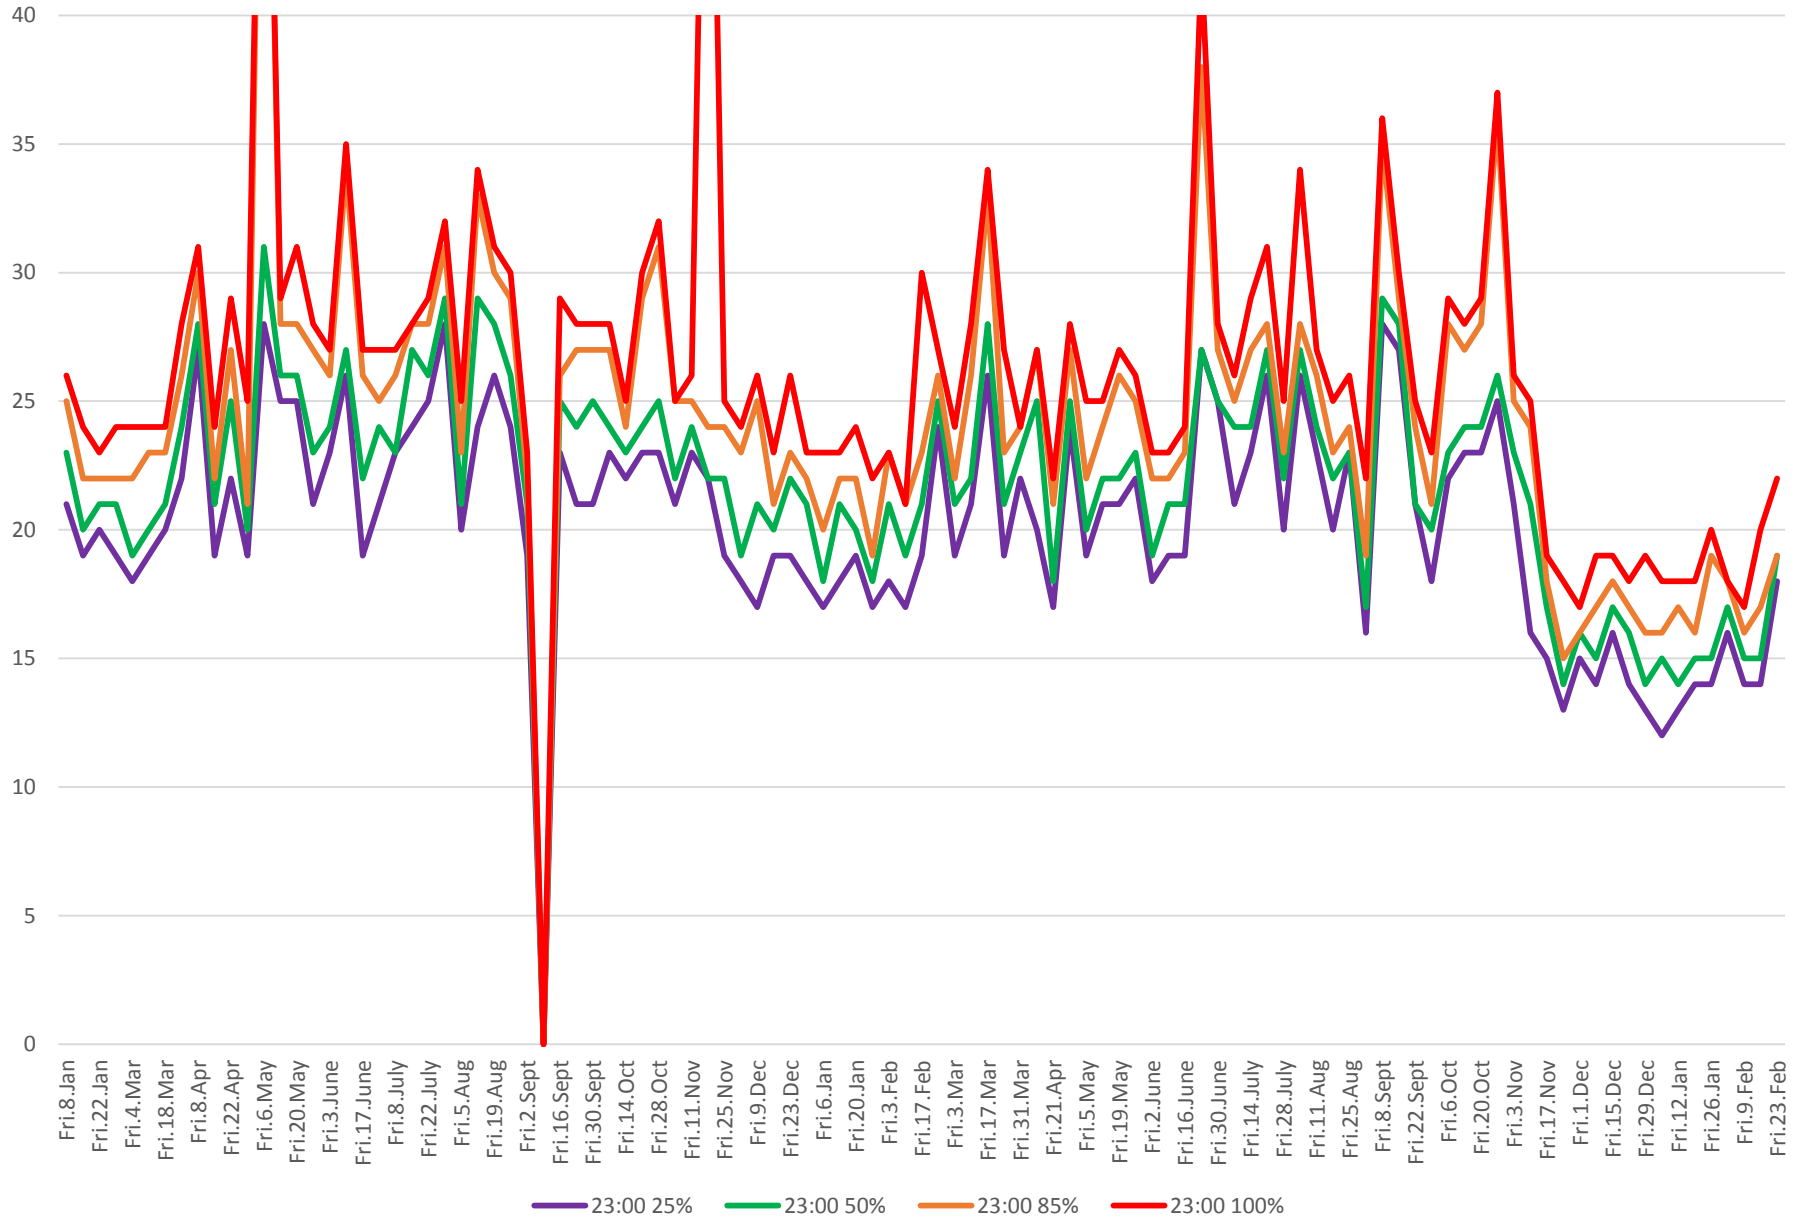

504 King Travel Times Jarvis to Bathurst Westbound 2016 to 2018 11:00 pm to 12:00 mn Mondays

504 King Travel Times Jarvis to Bathurst Westbound 2016 to 2018 11:00 pm to 12:00 mn Tuesdays

504 King Travel Times Jarvis to Bathurst Westbound 2016 to 2018 11:00 pm to 12:00 mn Wednesdays

504 King Travel Times Jarvis to Bathurst Westbound 2016 to 2018 11:00 pm to 12:00 mn Thursdays

504 King Travel Times Jarvis to Bathurst Westbound 2016 to 2018 11:00 pm to 12:00 mn Fridays

504 King Travel Times Jarvis to Bathurst Westbound 2016 to 2018 11:00 pm to 12:00 mn Saturdays

504 King Travel Times Jarvis to Bathurst Westbound 2016 to 2018 11:00 pm to 12:00 mn Sundays