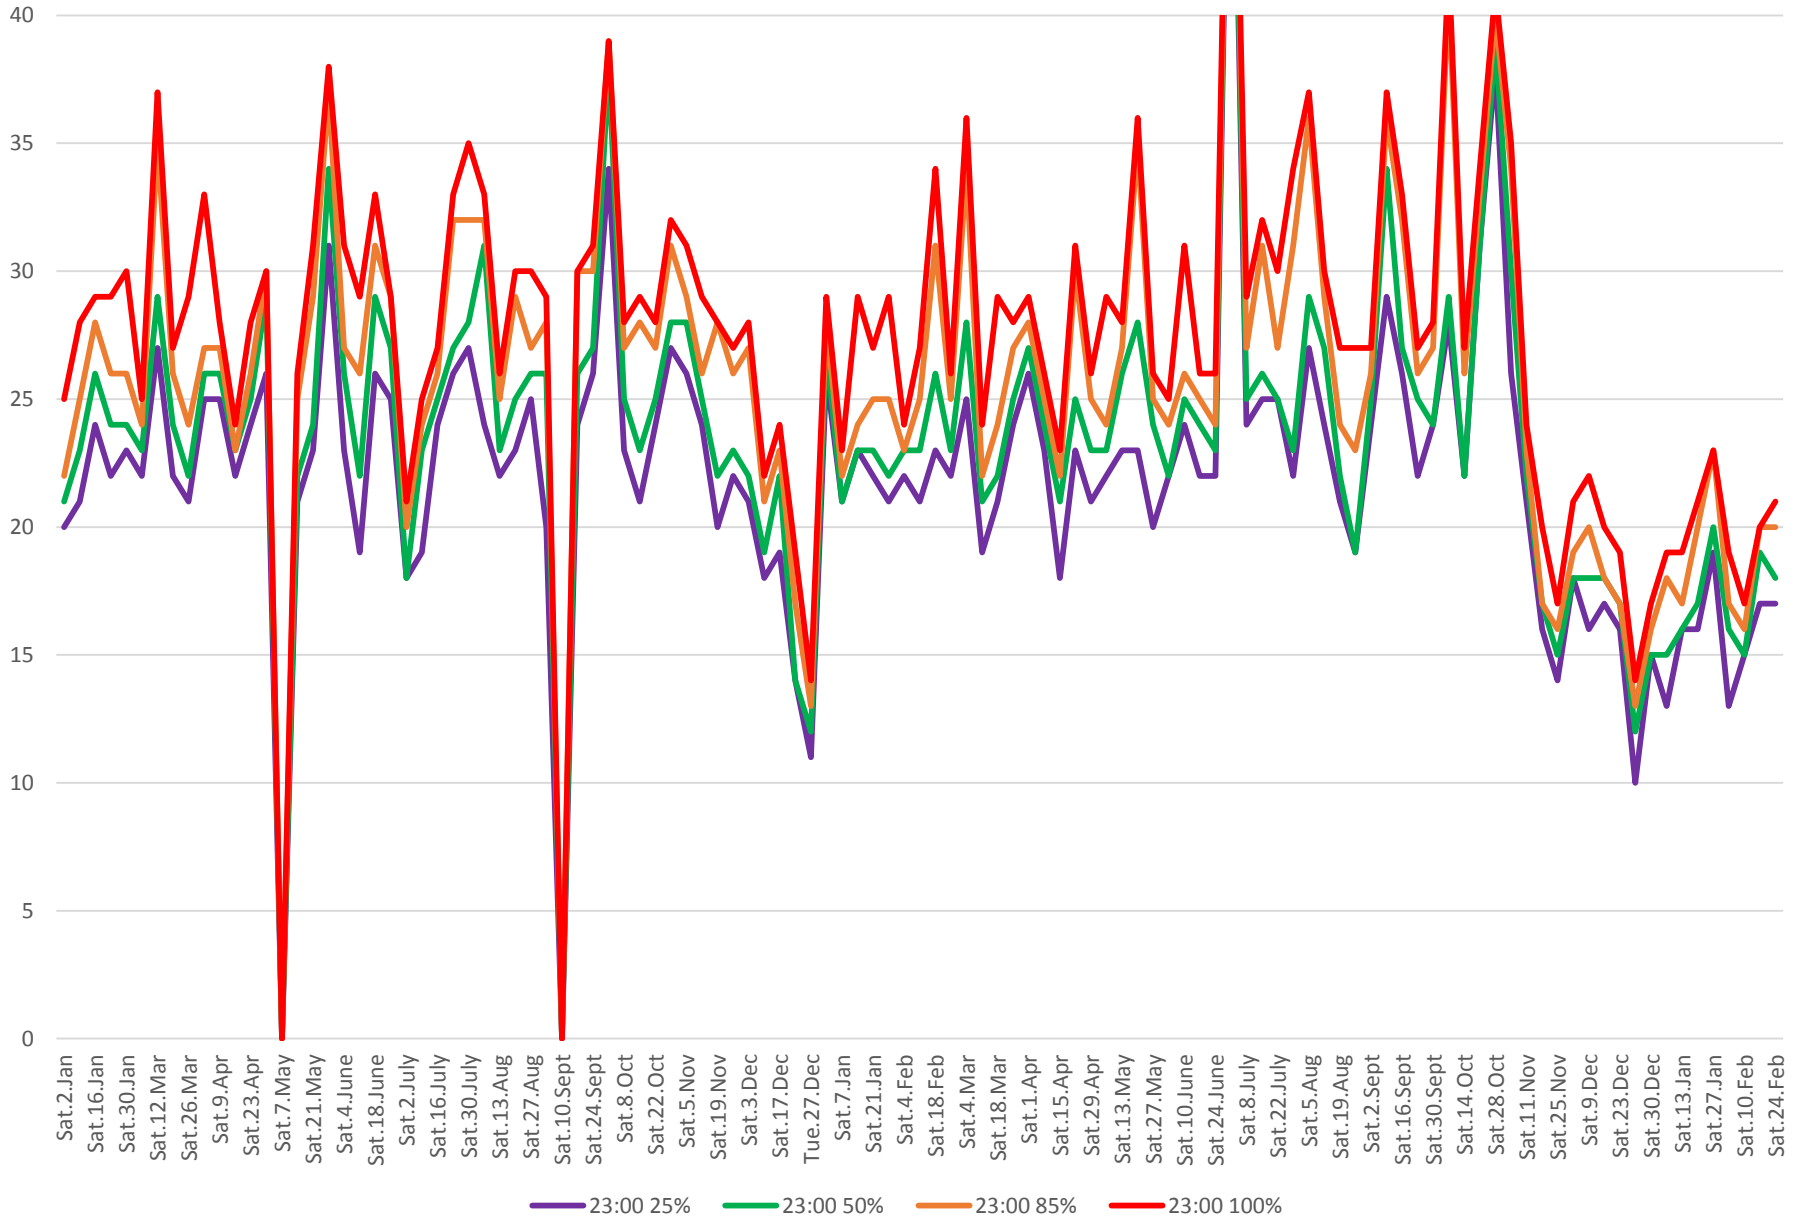

504 King Travel Times Jarvis to Bathurst Westbound 2016 to 2018 11:00 pm to 12:00 mn Mondays

504 King Travel Times Jarvis to Bathurst Westbound 2016 to 2018 11:00 pm to 12:00 mn Tuesdays

504 King Travel Times Jarvis to Bathurst Westbound 2016 to 2018 11:00 pm to 12:00 mn Wednesdays

504 King Travel Times Jarvis to Bathurst Westbound 2016 to 2018 11:00 pm to 12:00 mn Thursdays

504 King Travel Times Jarvis to Bathurst Westbound 2016 to 2018 11:00 pm to 12:00 mn Fridays

504 King Travel Times Jarvis to Bathurst Westbound 2016 to 2018 11:00 pm to 12:00 mn Saturdays

504 King Travel Times Jarvis to Bathurst Westbound 2016 to 2018 11:00 pm to 12:00 mn Sundays