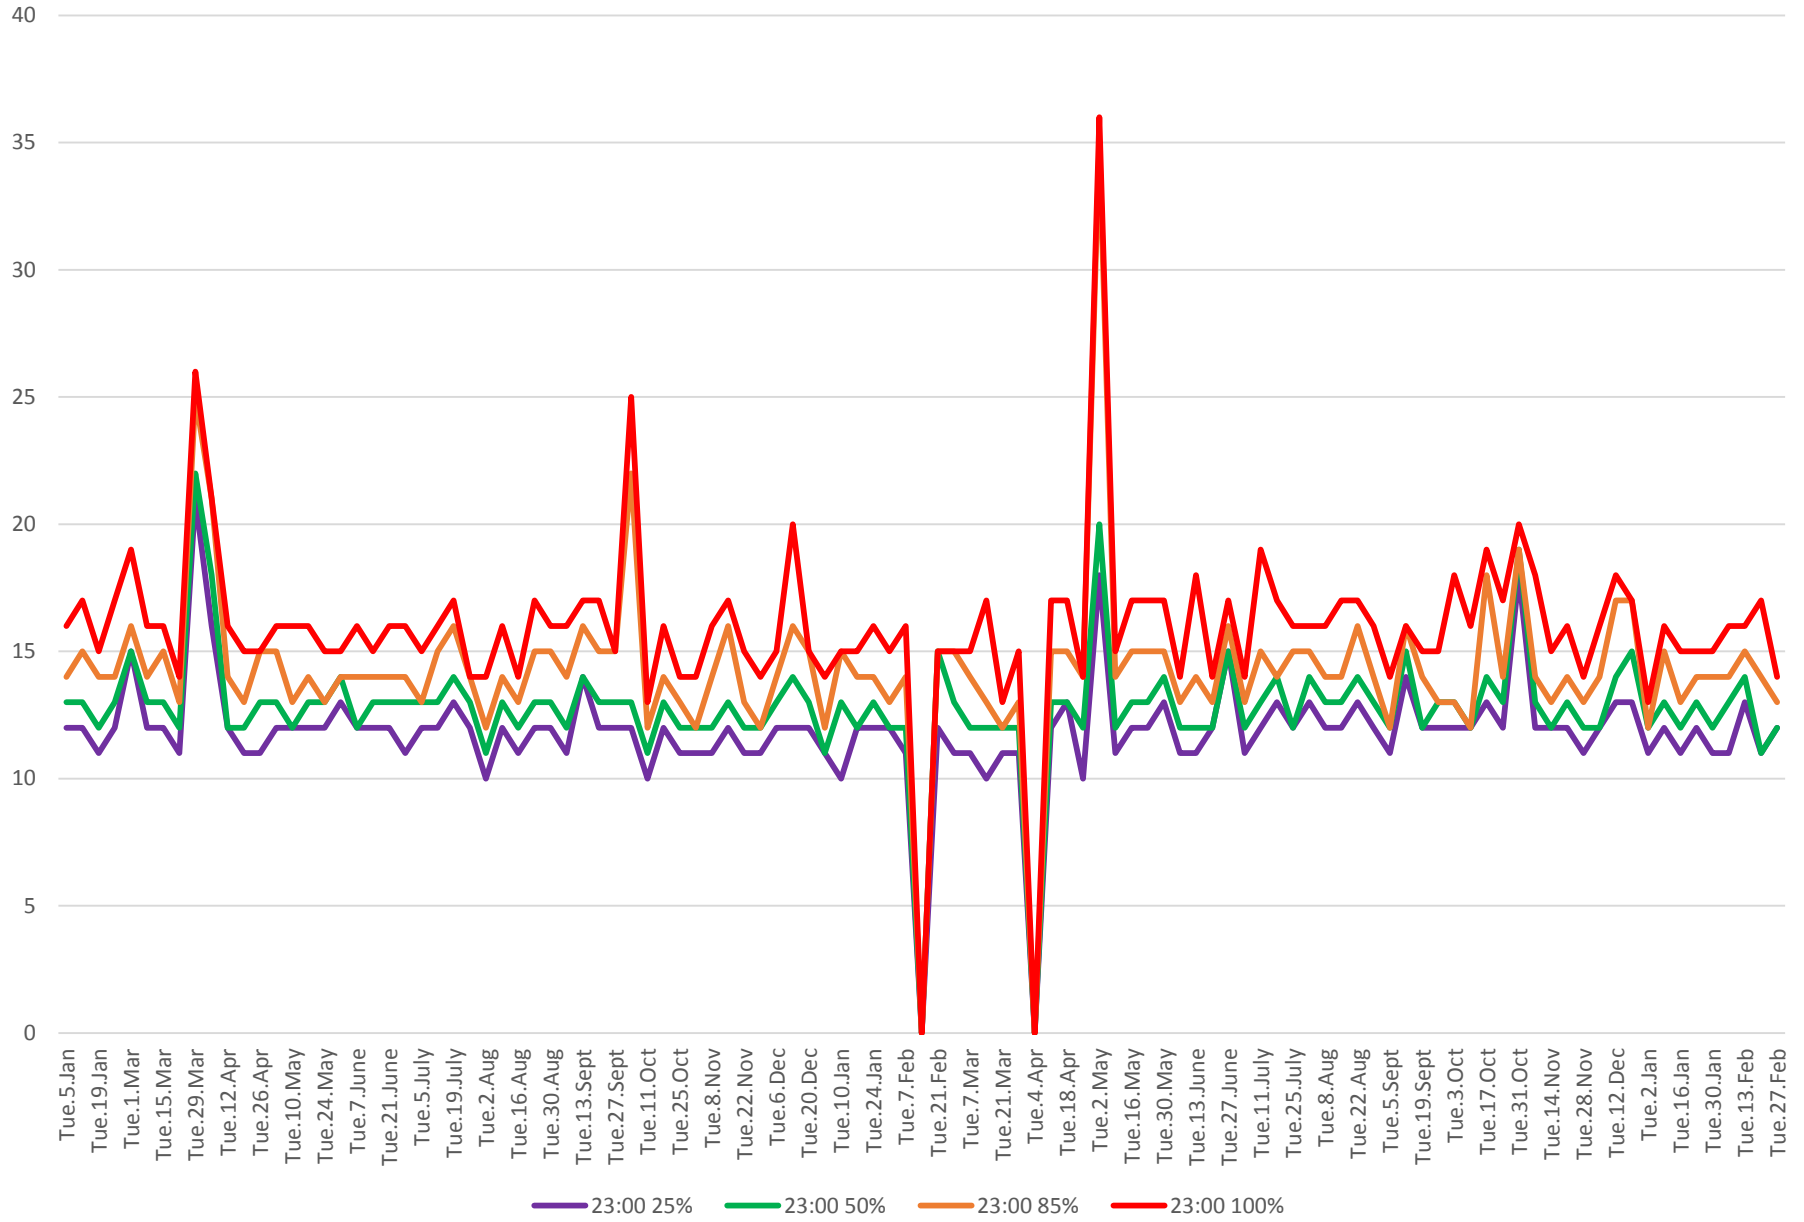

504 King Travel Times Jarvis to Bathurst Westbound 2016 to 2018 11:00 pm to 12:00 mn Mondays

504 King Travel Times Jarvis to Bathurst Westbound 2016 to 2018 11:00 pm to 12:00 mn Tuesdays

504 King Travel Times Jarvis to Bathurst Westbound 2016 to 2018 11:00 pm to 12:00 mn Wednesdays

504 King Travel Times Jarvis to Bathurst Westbound 2016 to 2018 11:00 pm to 12:00 mn Thursdays

504 King Travel Times Jarvis to Bathurst Westbound 2016 to 2018 11:00 pm to 12:00 mn Fridays

504 King Travel Times Jarvis to Bathurst Westbound 2016 to 2018 11:00 pm to 12:00 mn Saturdays

504 King Travel Times Jarvis to Bathurst Westbound 2016 to 2018 11:00 pm to 12:00 mn Sundays