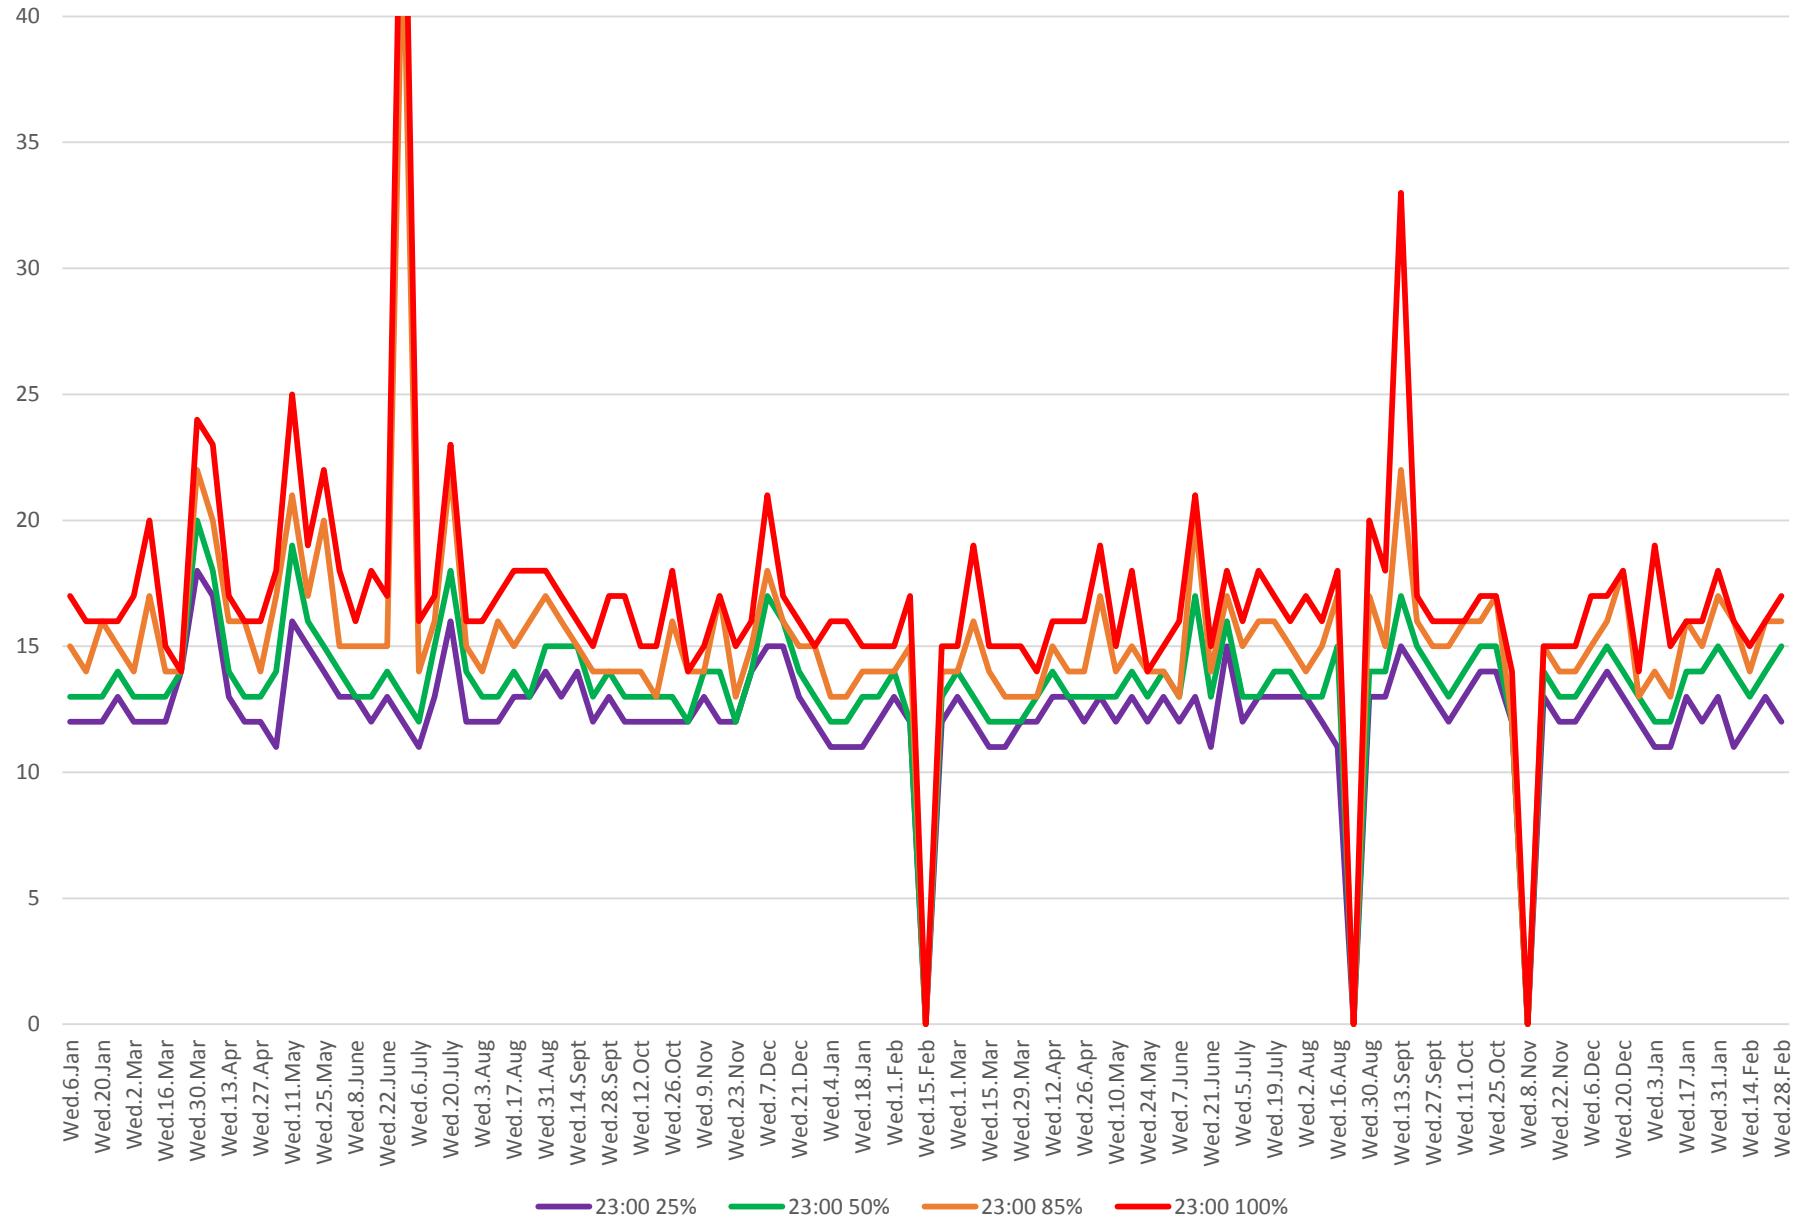

504 King Travel Times Jarvis to Bathurst Westbound 2016 to 2018 11:00 pm to 12:00 mn Mondays

504 King Travel Times Jarvis to Bathurst Westbound 2016 to 2018 11:00 pm to 12:00 mn Tuesdays

504 King Travel Times Jarvis to Bathurst Westbound 2016 to 2018 11:00 pm to 12:00 mn Wednesdays

504 King Travel Times Jarvis to Bathurst Westbound 2016 to 2018 11:00 pm to 12:00 mn Thursdays

504 King Travel Times Jarvis to Bathurst Westbound 2016 to 2018 11:00 pm to 12:00 mn Fridays

504 King Travel Times Jarvis to Bathurst Westbound 2016 to 2018 11:00 pm to 12:00 mn Saturdays

504 King Travel Times Jarvis to Bathurst Westbound 2016 to 2018 11:00 pm to 12:00 mn Sundays