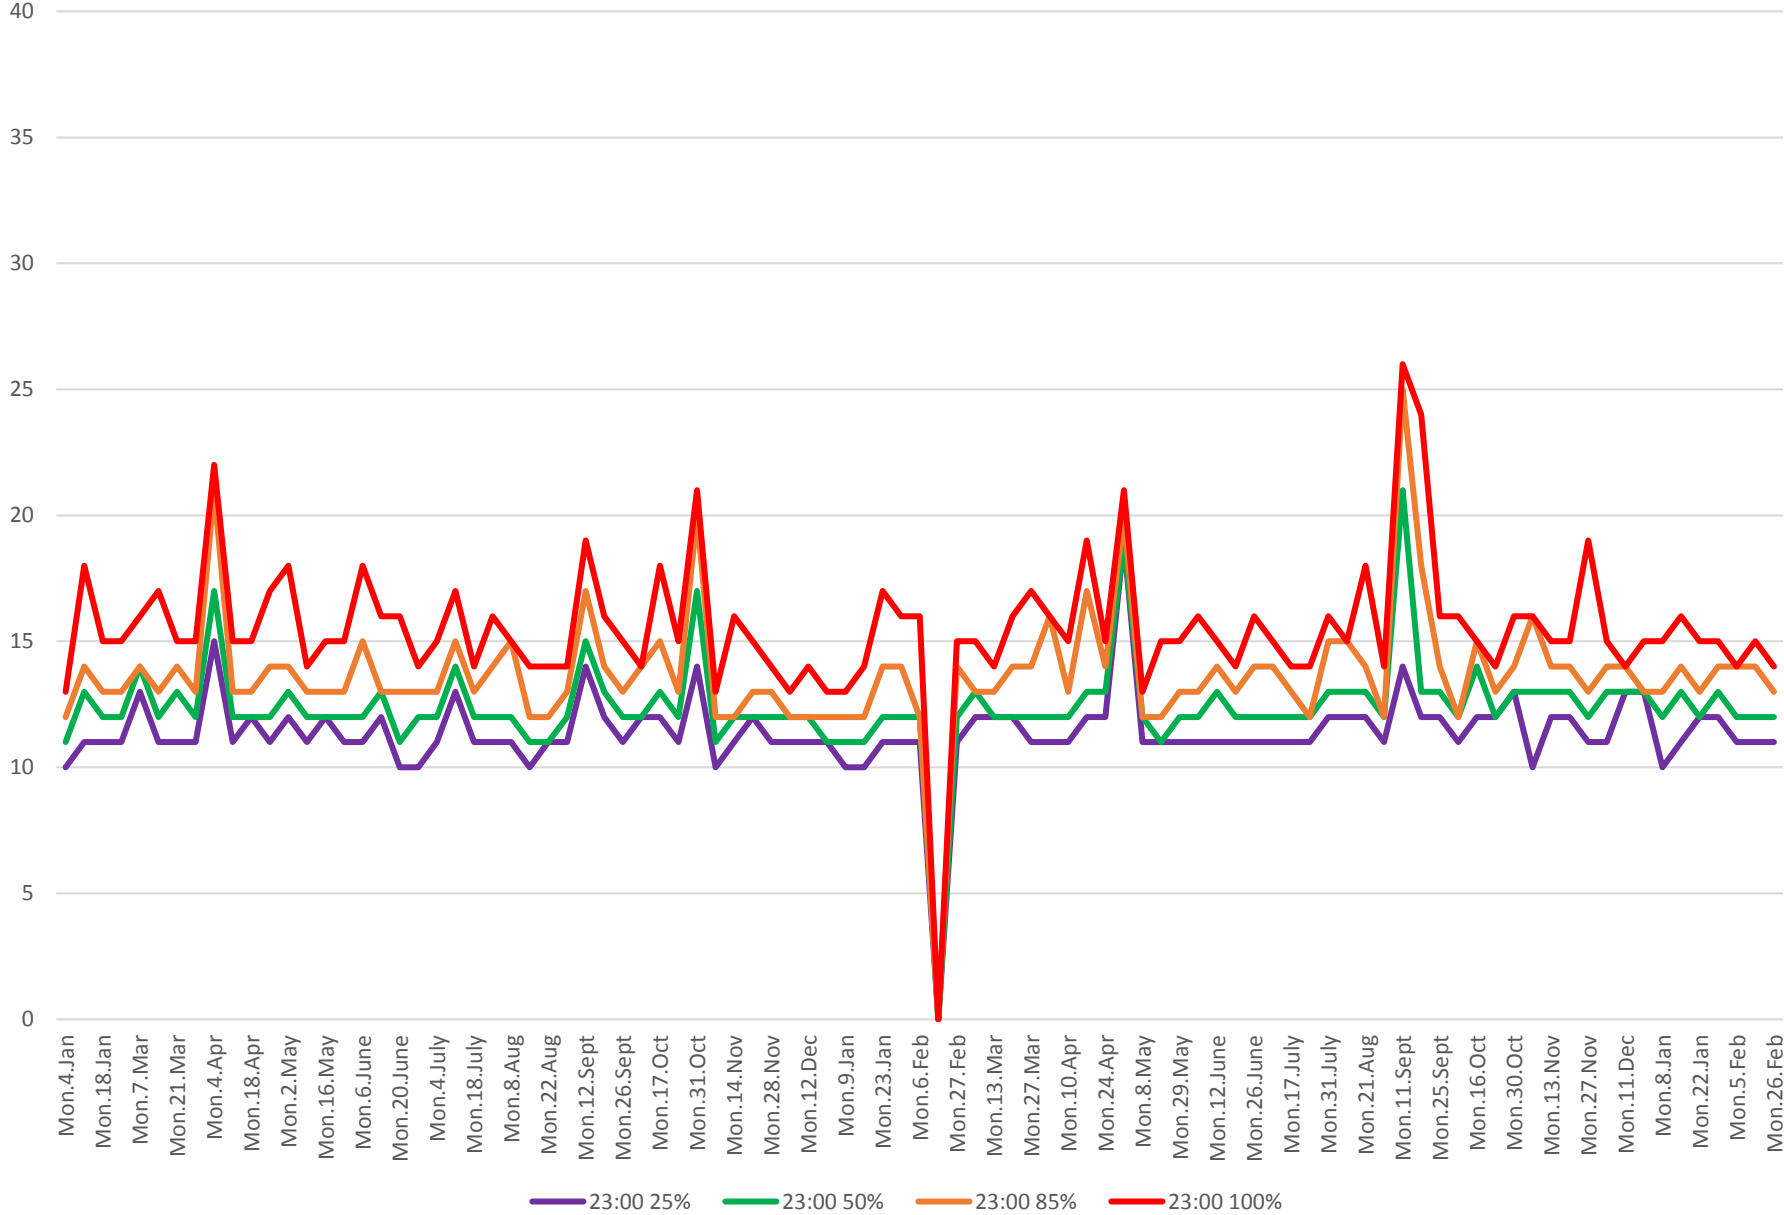

504 King Travel Times Jarvis to Bathurst Westbound 2016 to 2018 11:00 pm to 12:00 mn Mondays

504 King Travel Times Jarvis to Bathurst Westbound 2016 to 2018 11:00 pm to 12:00 mn Tuesdays

504 King Travel Times Jarvis to Bathurst Westbound 2016 to 2018 11:00 pm to 12:00 mn Wednesdays

504 King Travel Times Jarvis to Bathurst Westbound 2016 to 2018 11:00 pm to 12:00 mn Thursdays

504 King Travel Times Jarvis to Bathurst Westbound 2016 to 2018 11:00 pm to 12:00 mn Fridays

504 King Travel Times Jarvis to Bathurst Westbound 2016 to 2018 11:00 pm to 12:00 mn Saturdays

504 King Travel Times Jarvis to Bathurst Westbound 2016 to 2018 11:00 pm to 12:00 mn Sundays