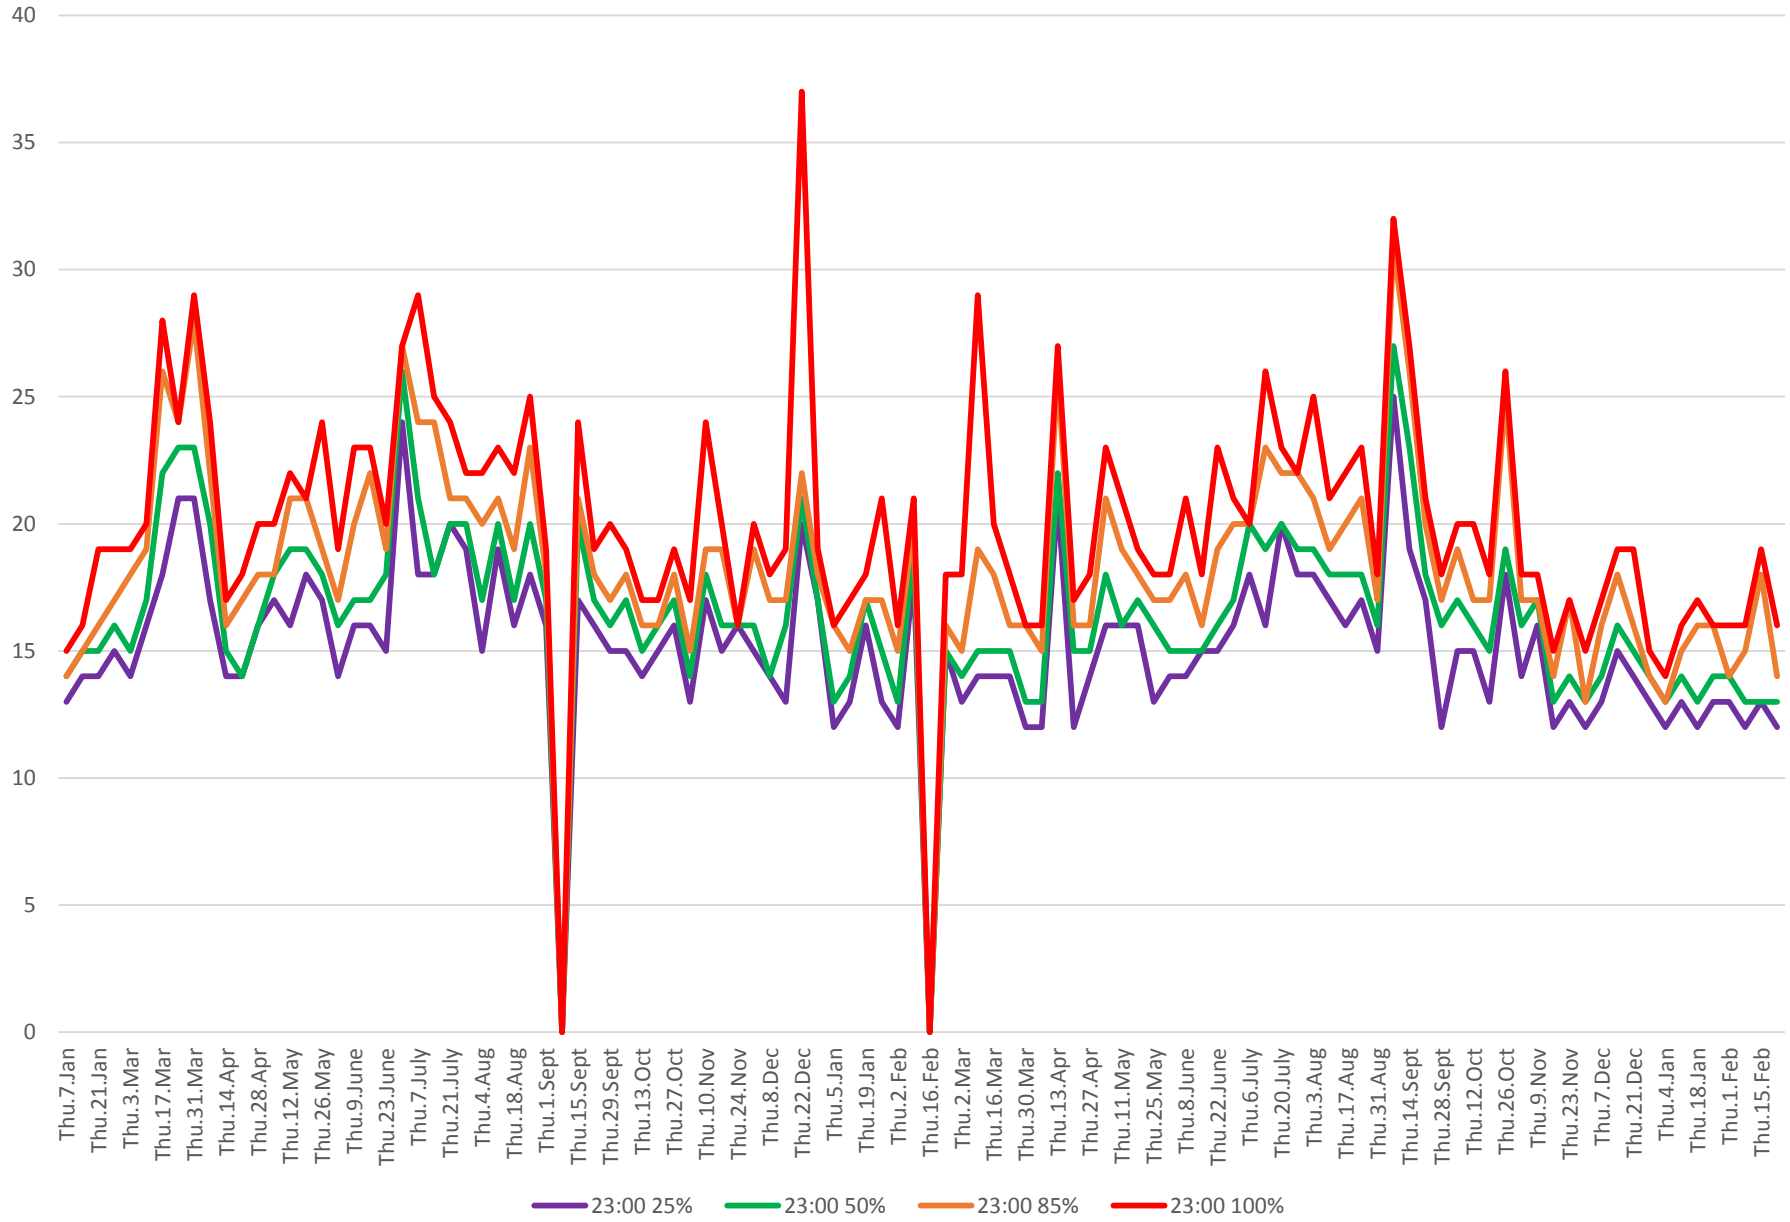

504 King Travel Times Jarvis to Bathurst Westbound 2016 to 2018 11:00 pm to 12:00 mn Mondays

504 King Travel Times Jarvis to Bathurst Westbound 2016 to 2018 11:00 pm to 12:00 mn Tuesdays

504 King Travel Times Jarvis to Bathurst Westbound 2016 to 2018 11:00 pm to 12:00 mn Wednesdays

504 King Travel Times Jarvis to Bathurst Westbound 2016 to 2018 11:00 pm to 12:00 mn Thursdays

504 King Travel Times Jarvis to Bathurst Westbound 2016 to 2018 11:00 pm to 12:00 mn Fridays

504 King Travel Times Jarvis to Bathurst Westbound 2016 to 2018 11:00 pm to 12:00 mn Saturdays

504 King Travel Times Jarvis to Bathurst Westbound 2016 to 2018 11:00 pm to 12:00 mn Sundays