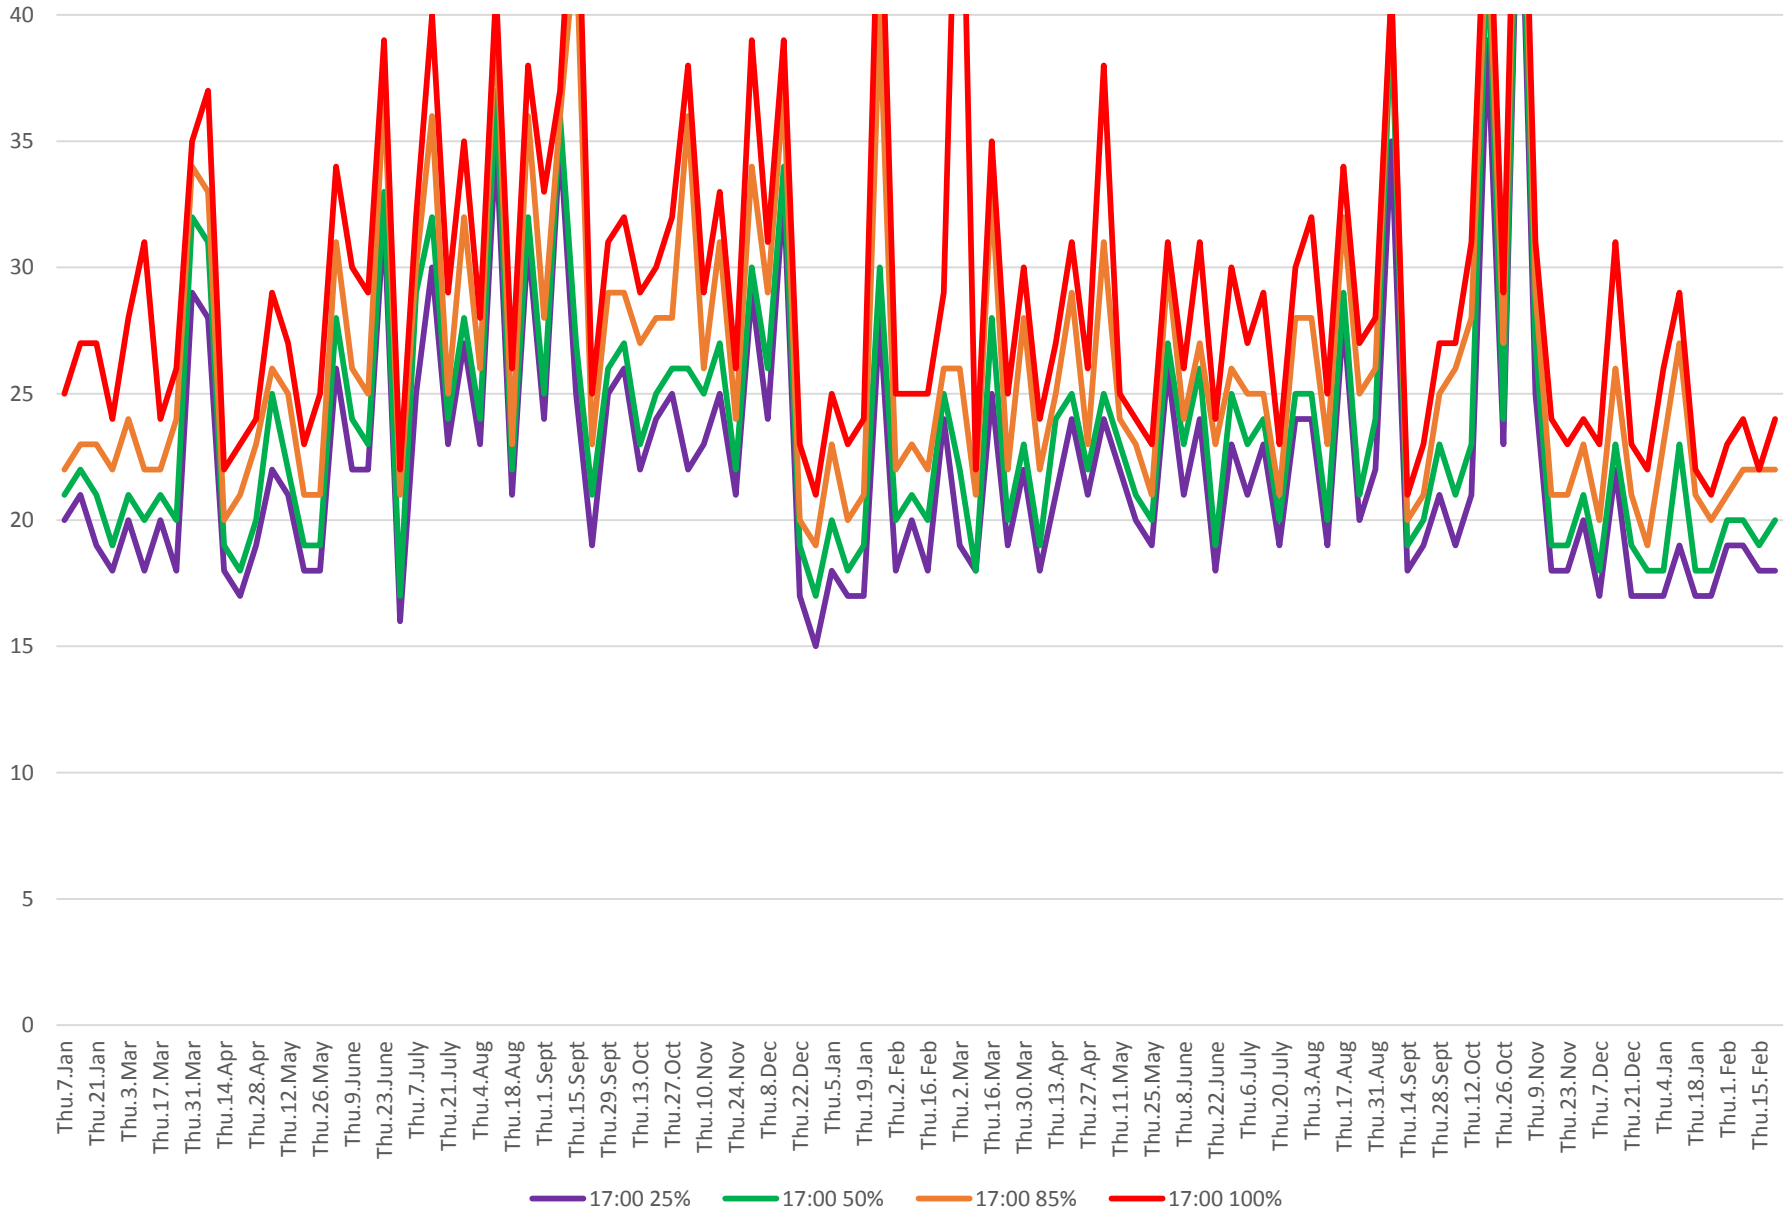

504 King Travel Times Jarvis to Bathurst Westbound 2016 to 2018 5:00 to 6:00 pm Mondays

504 King Travel Times Jarvis to Bathurst Westbound 2016 to 2018 5:00 to 6:00 pm Tuesdays

504 King Travel Times Jarvis to Bathurst Westbound 2016 to 2018 5:00 to 6:00 pm Wednesdays

504 King Travel Times Jarvis to Bathurst Westbound 2016 to 2018 5:00 to 6:00 pm Thursdays

504 King Travel Times Jarvis to Bathurst Westbound 2016 to 2018 5:00 to 6:00 pm Fridays

504 King Travel Times Jarvis to Bathurst Westbound 2016 to 2018 5:00 to 6:00 pm Saturdays

504 King Travel Times Jarvis to Bathurst Westbound 2016 to 2018 5:00 to 6:00 pm Sundays