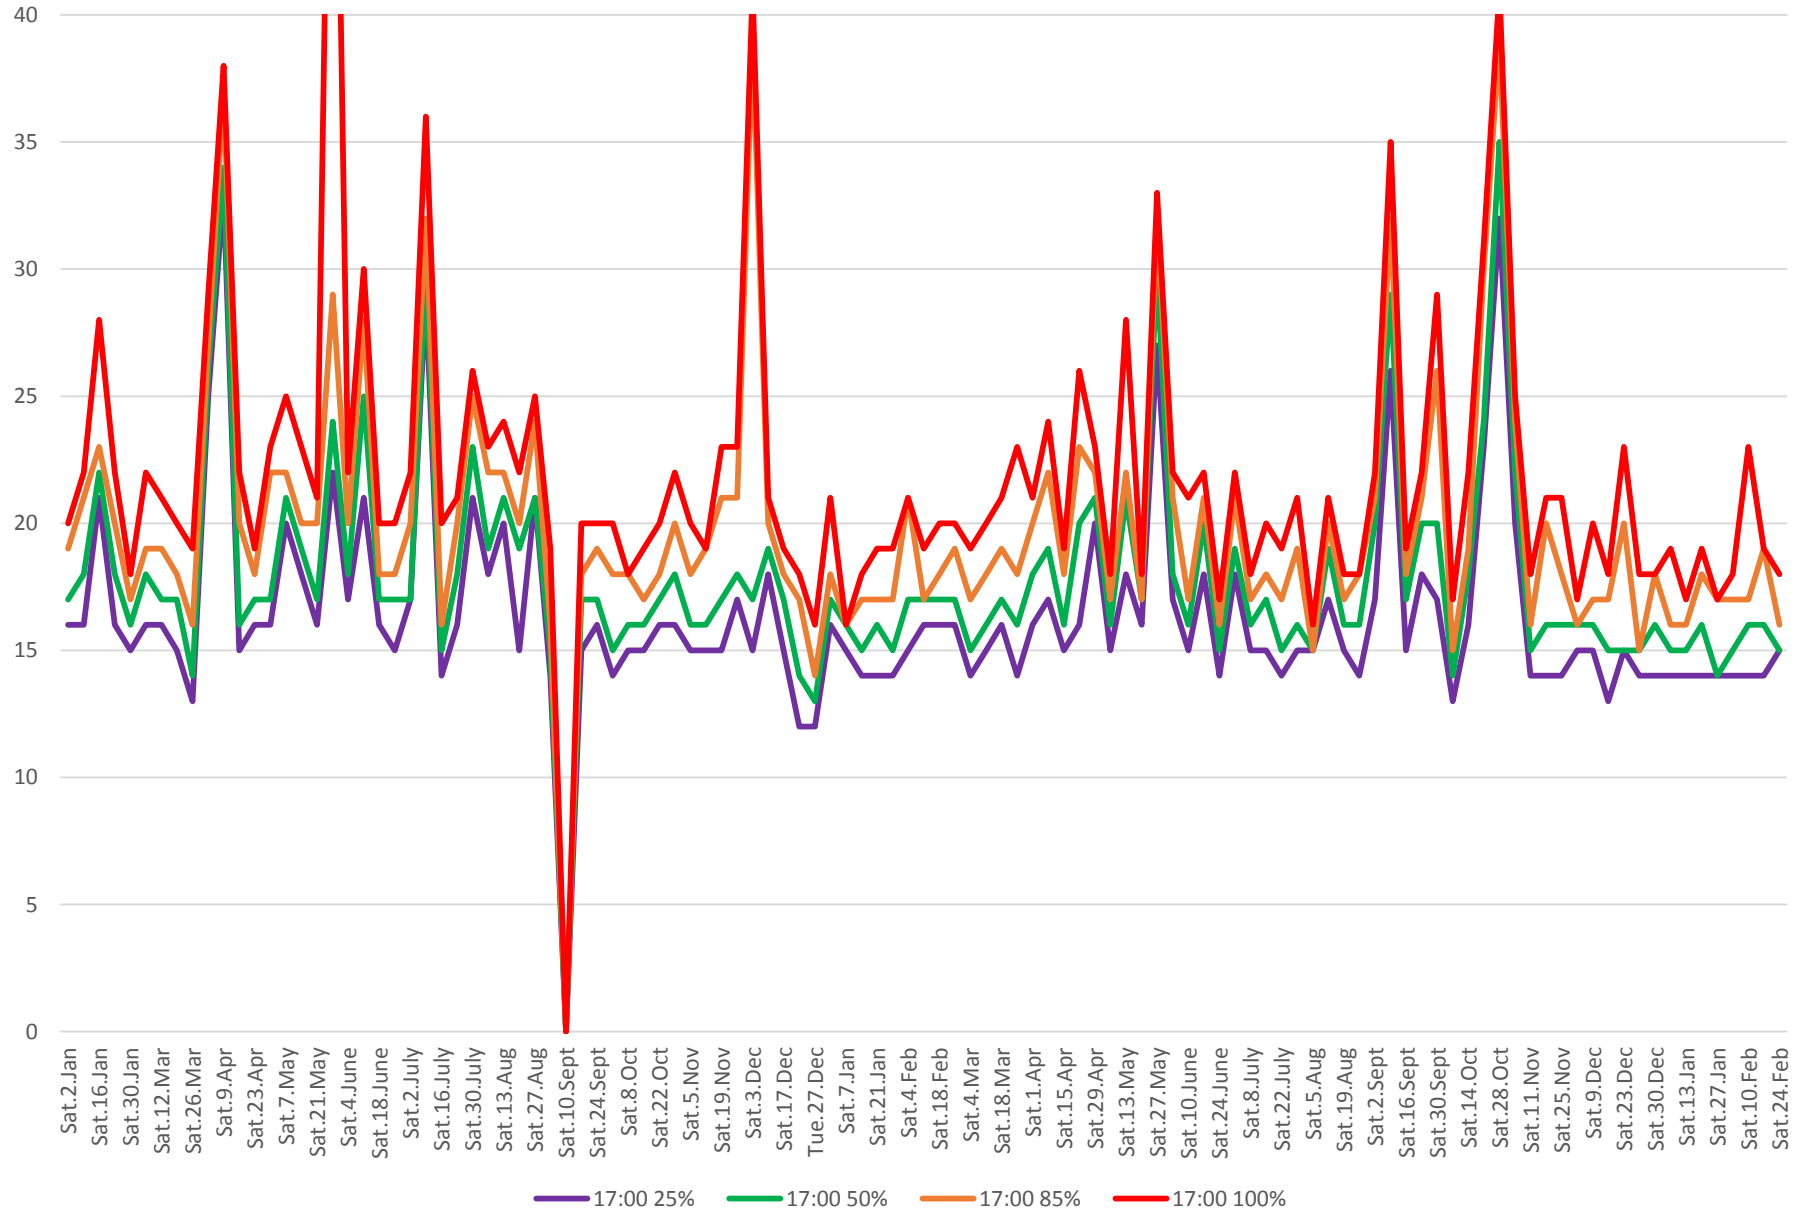

504 King Travel Times Jarvis to Bathurst Westbound 2016 to 2018 5:00 to 6:00 pm Mondays

504 King Travel Times Jarvis to Bathurst Westbound 2016 to 2018 5:00 to 6:00 pm Tuesdays

504 King Travel Times Jarvis to Bathurst Westbound 2016 to 2018 5:00 to 6:00 pm Wednesdays

504 King Travel Times Jarvis to Bathurst Westbound 2016 to 2018 5:00 to 6:00 pm Thursdays

504 King Travel Times Jarvis to Bathurst Westbound 2016 to 2018 5:00 to 6:00 pm Fridays

504 King Travel Times Jarvis to Bathurst Westbound 2016 to 2018 5:00 to 6:00 pm Saturdays

504 King Travel Times Jarvis to Bathurst Westbound 2016 to 2018 5:00 to 6:00 pm Sundays