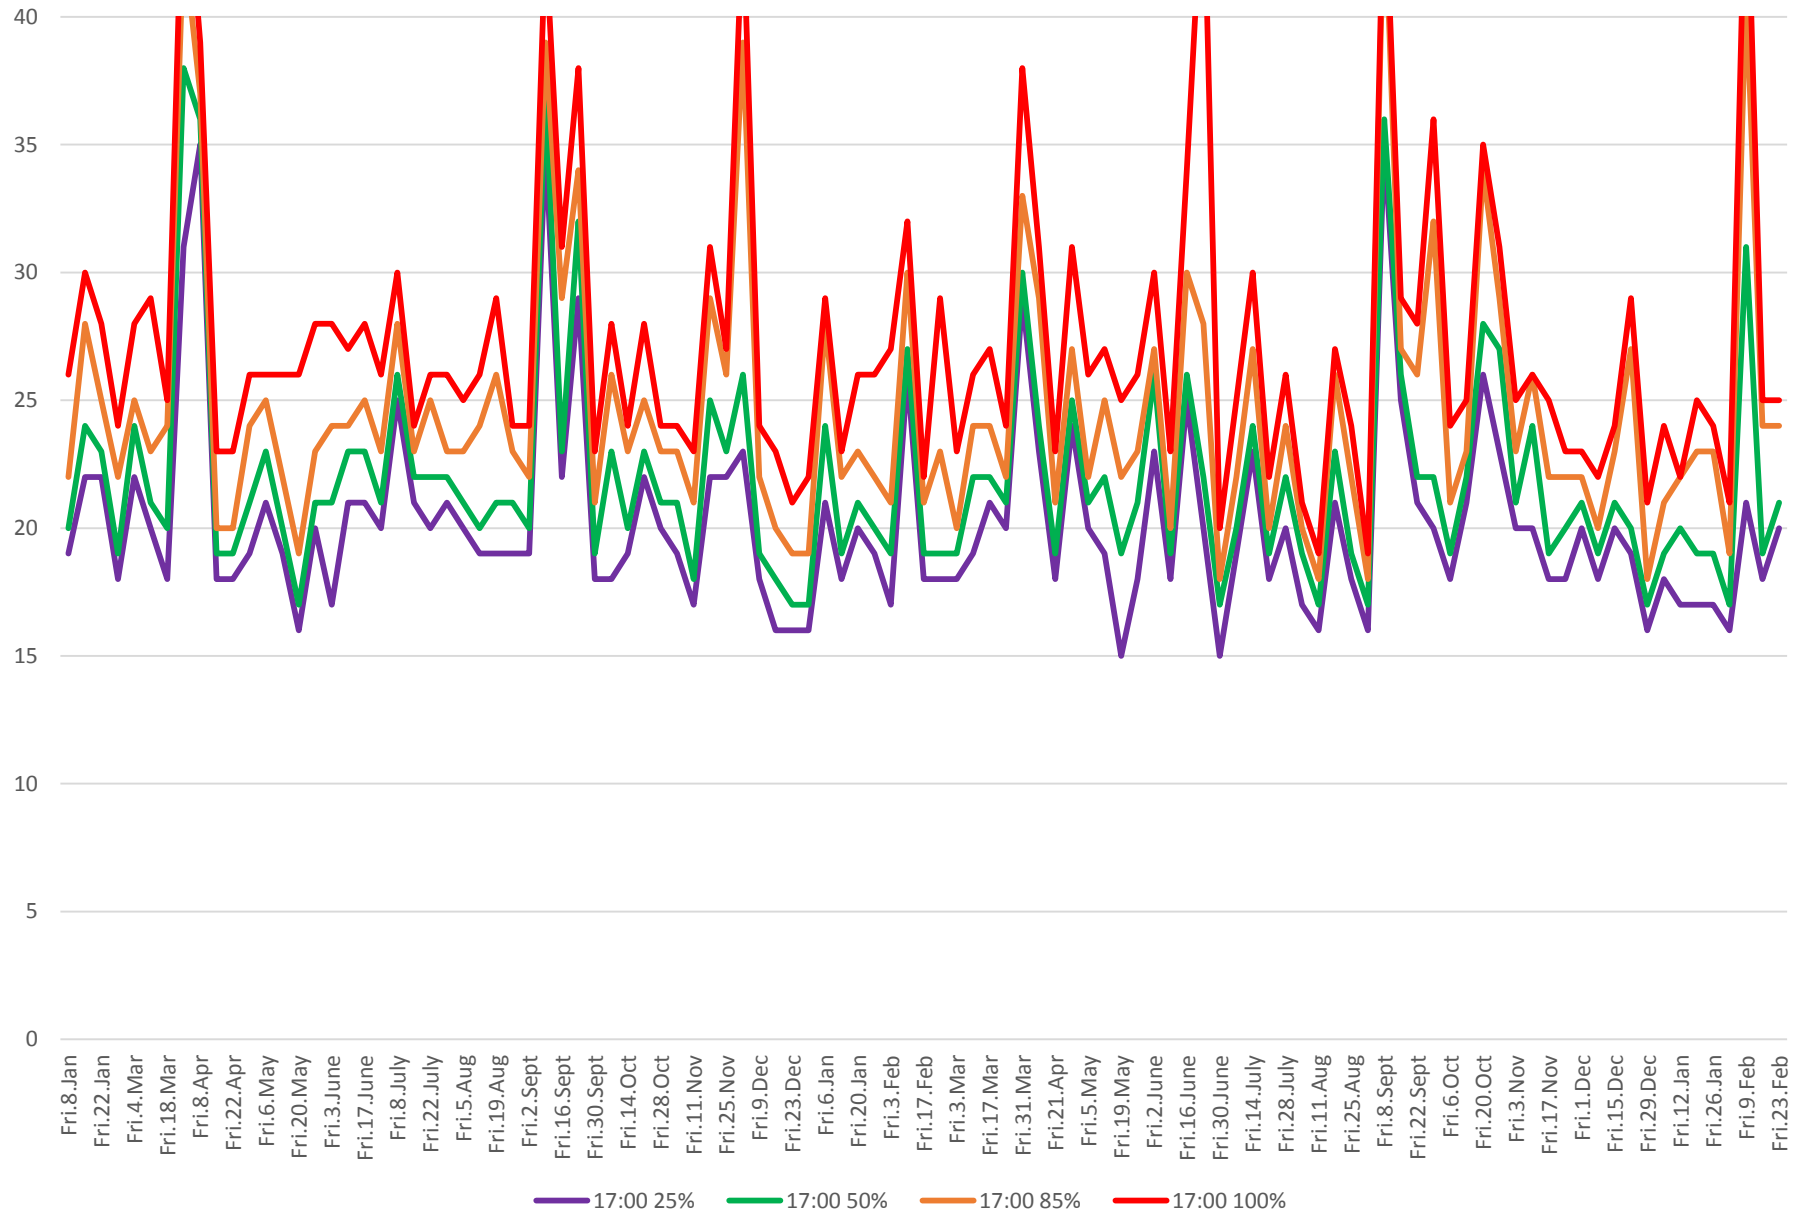

504 King Travel Times Jarvis to Bathurst Westbound 2016 to 2018 5:00 to 6:00 pm Mondays

504 King Travel Times Jarvis to Bathurst Westbound 2016 to 2018 5:00 to 6:00 pm Tuesdays

504 King Travel Times Jarvis to Bathurst Westbound 2016 to 2018 5:00 to 6:00 pm Wednesdays

504 King Travel Times Jarvis to Bathurst Westbound 2016 to 2018 5:00 to 6:00 pm Thursdays

504 King Travel Times Jarvis to Bathurst Westbound 2016 to 2018 5:00 to 6:00 pm Fridays

504 King Travel Times Jarvis to Bathurst Westbound 2016 to 2018 5:00 to 6:00 pm Saturdays

504 King Travel Times Jarvis to Bathurst Westbound 2016 to 2018 5:00 to 6:00 pm Sundays