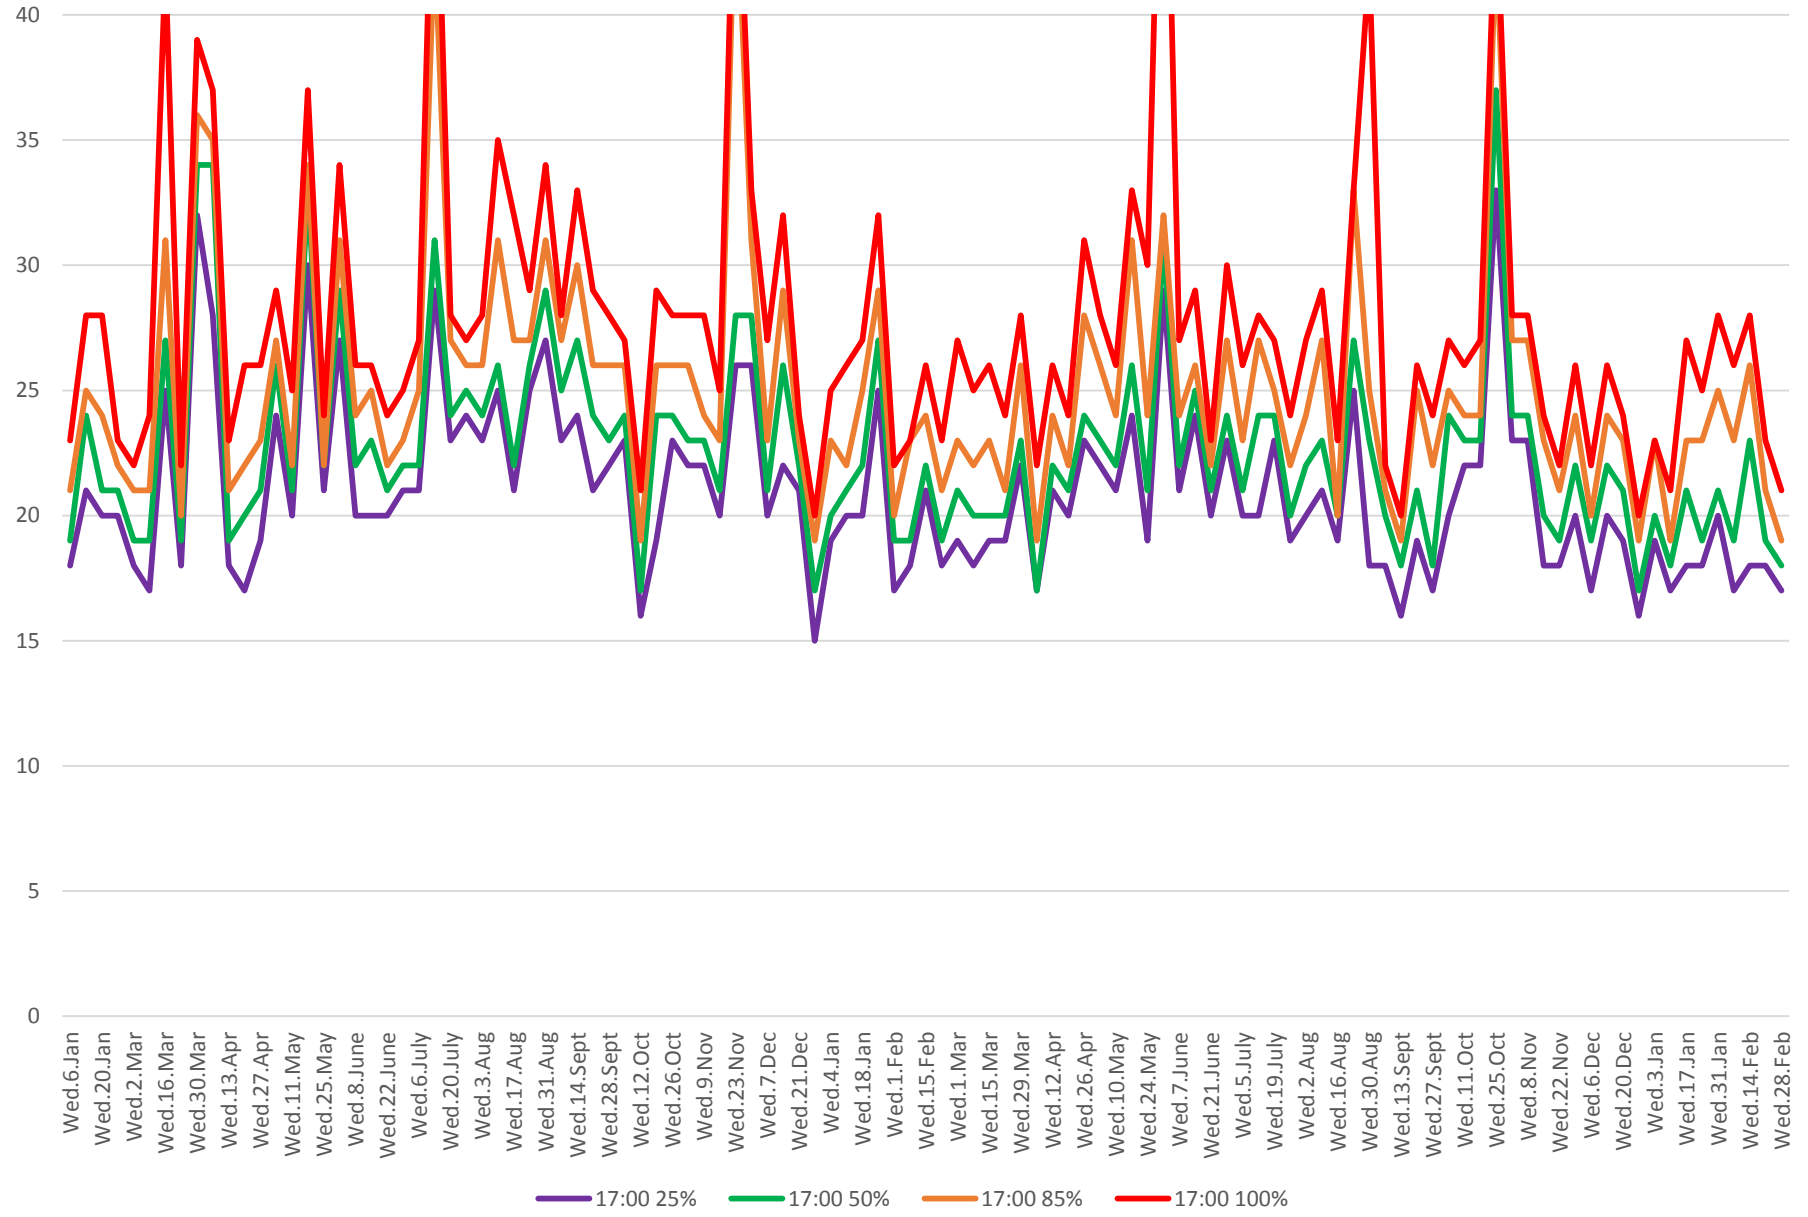

504 King Travel Times Jarvis to Bathurst Westbound 2016 to 2018 5:00 to 6:00 pm Mondays

504 King Travel Times Jarvis to Bathurst Westbound 2016 to 2018 5:00 to 6:00 pm Tuesdays

504 King Travel Times Jarvis to Bathurst Westbound 2016 to 2018 5:00 to 6:00 pm Wednesdays

504 King Travel Times Jarvis to Bathurst Westbound 2016 to 2018 5:00 to 6:00 pm Thursdays

504 King Travel Times Jarvis to Bathurst Westbound 2016 to 2018 5:00 to 6:00 pm Fridays

504 King Travel Times Jarvis to Bathurst Westbound 2016 to 2018 5:00 to 6:00 pm Saturdays

504 King Travel Times Jarvis to Bathurst Westbound 2016 to 2018 5:00 to 6:00 pm Sundays