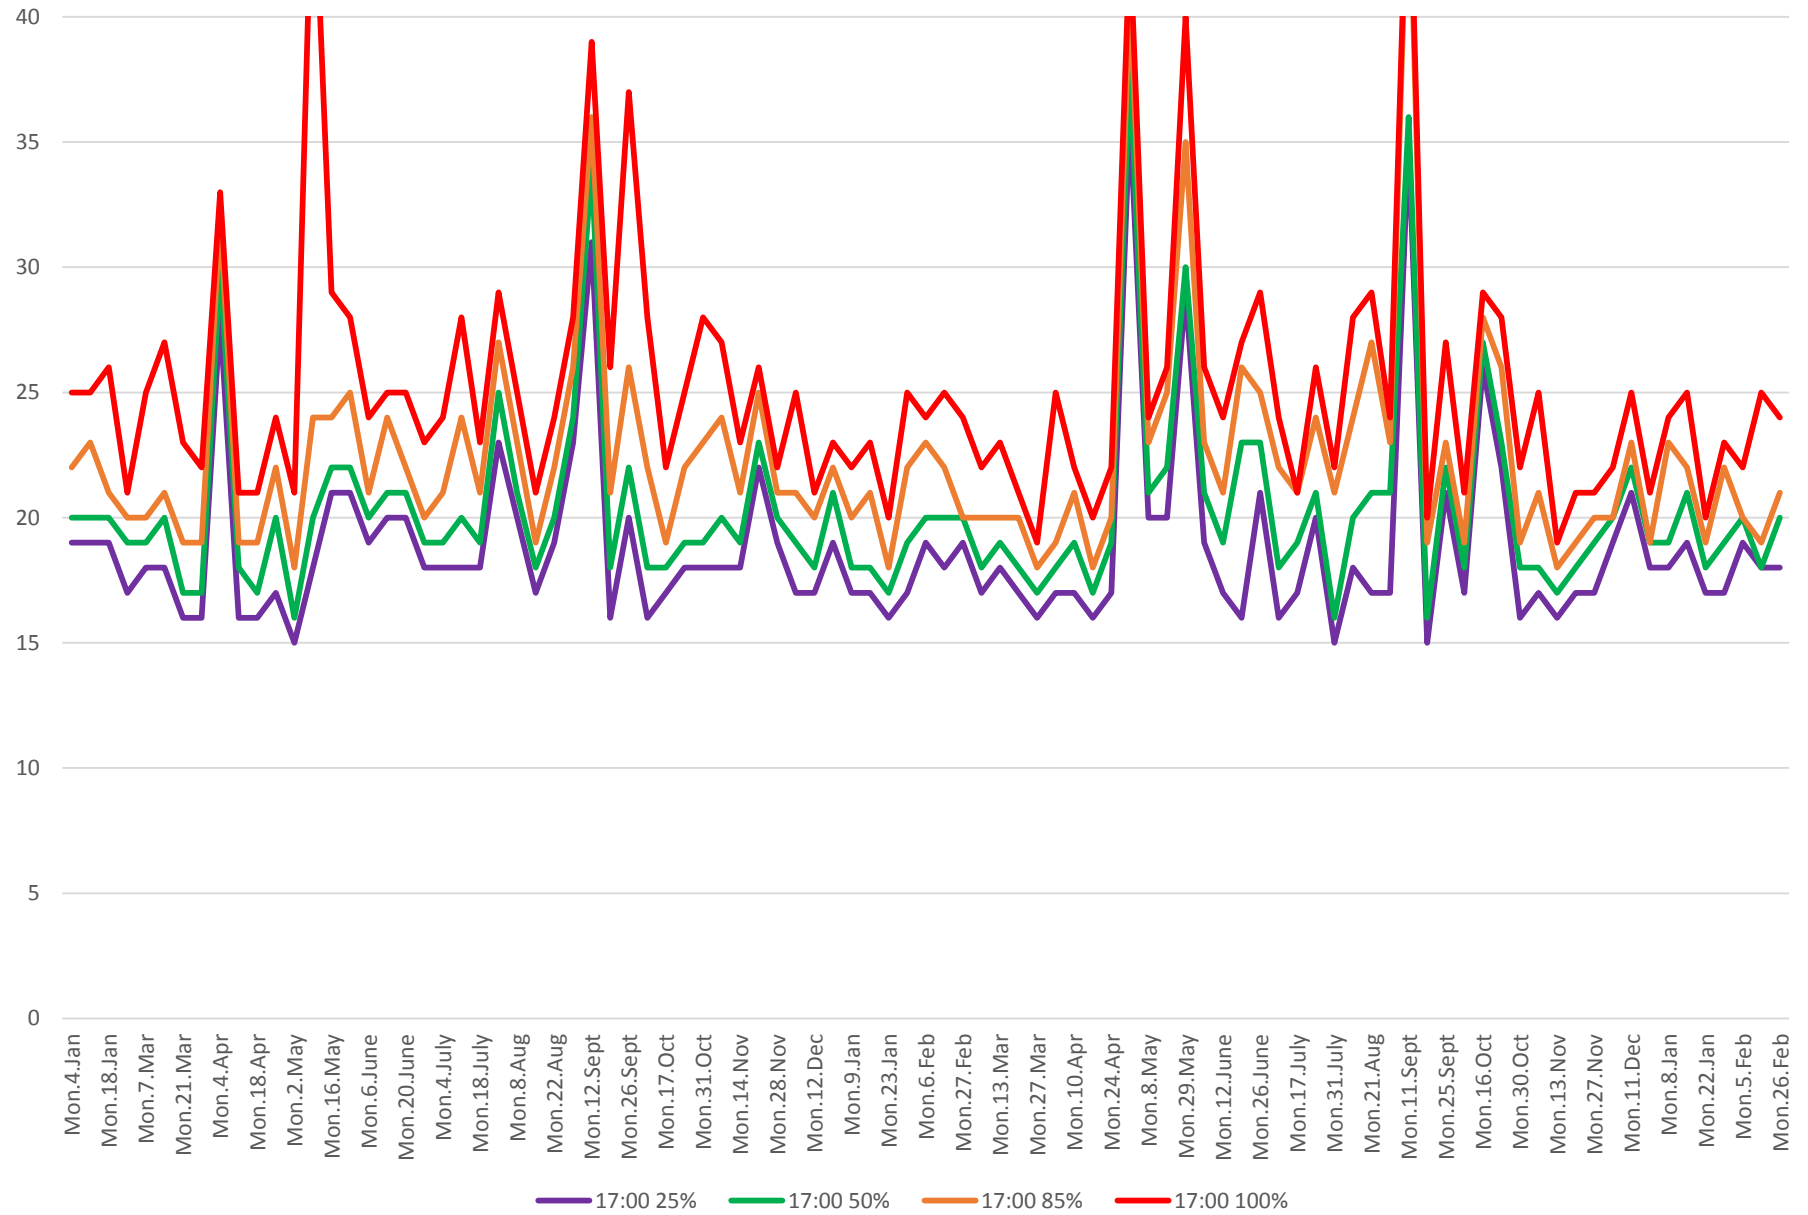

504 King Travel Times Jarvis to Bathurst Westbound 2016 to 2018 5:00 to 6:00 pm Mondays

504 King Travel Times Jarvis to Bathurst Westbound 2016 to 2018 5:00 to 6:00 pm Tuesdays

504 King Travel Times Jarvis to Bathurst Westbound 2016 to 2018 5:00 to 6:00 pm Wednesdays

504 King Travel Times Jarvis to Bathurst Westbound 2016 to 2018 5:00 to 6:00 pm Thursdays

504 King Travel Times Jarvis to Bathurst Westbound 2016 to 2018 5:00 to 6:00 pm Fridays

504 King Travel Times Jarvis to Bathurst Westbound 2016 to 2018 5:00 to 6:00 pm Saturdays

504 King Travel Times Jarvis to Bathurst Westbound 2016 to 2018 5:00 to 6:00 pm Sundays