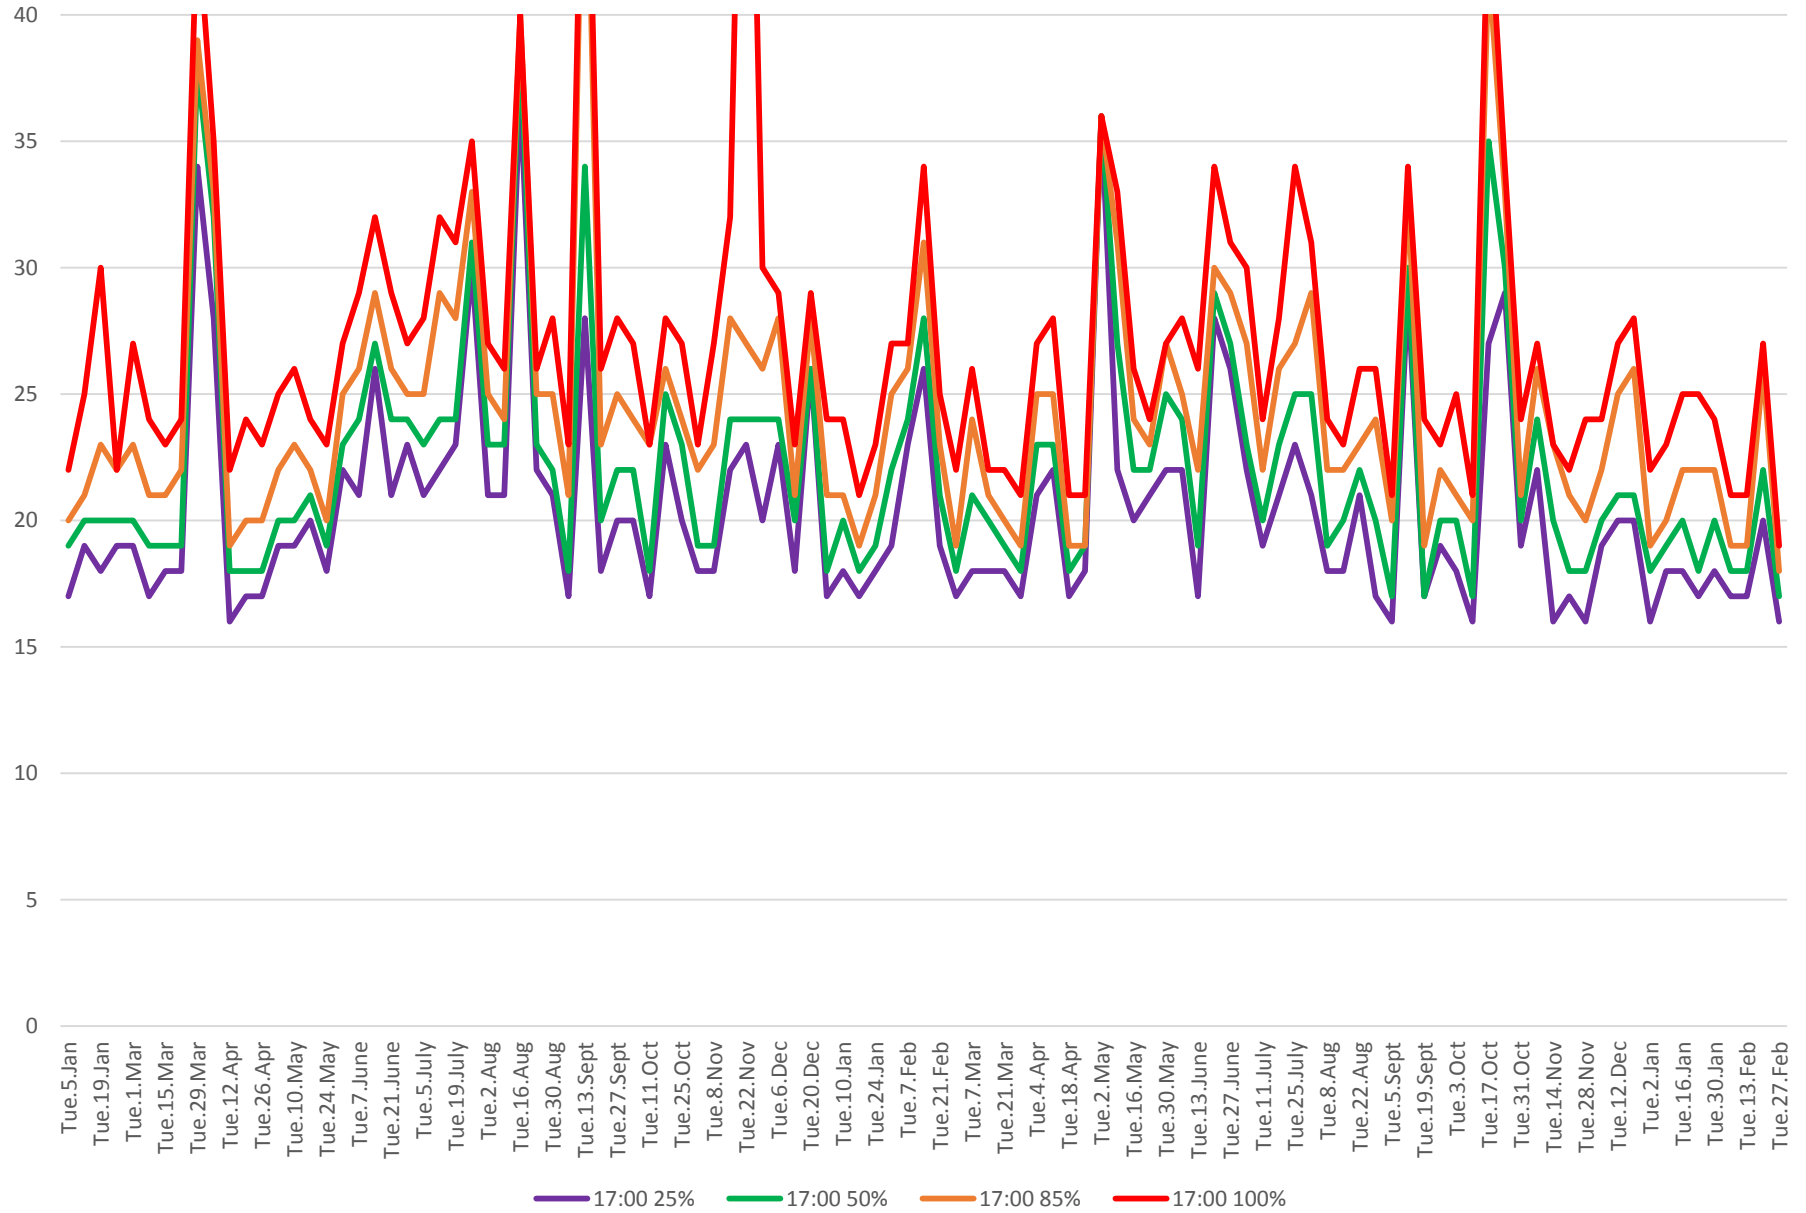

504 King Travel Times Jarvis to Bathurst Westbound 2016 to 2018 5:00 to 6:00 pm Mondays

504 King Travel Times Jarvis to Bathurst Westbound 2016 to 2018 5:00 to 6:00 pm Tuesdays

504 King Travel Times Jarvis to Bathurst Westbound 2016 to 2018 5:00 to 6:00 pm Wednesdays

504 King Travel Times Jarvis to Bathurst Westbound 2016 to 2018 5:00 to 6:00 pm Thursdays

504 King Travel Times Jarvis to Bathurst Westbound 2016 to 2018 5:00 to 6:00 pm Fridays

504 King Travel Times Jarvis to Bathurst Westbound 2016 to 2018 5:00 to 6:00 pm Saturdays

504 King Travel Times Jarvis to Bathurst Westbound 2016 to 2018 5:00 to 6:00 pm Sundays