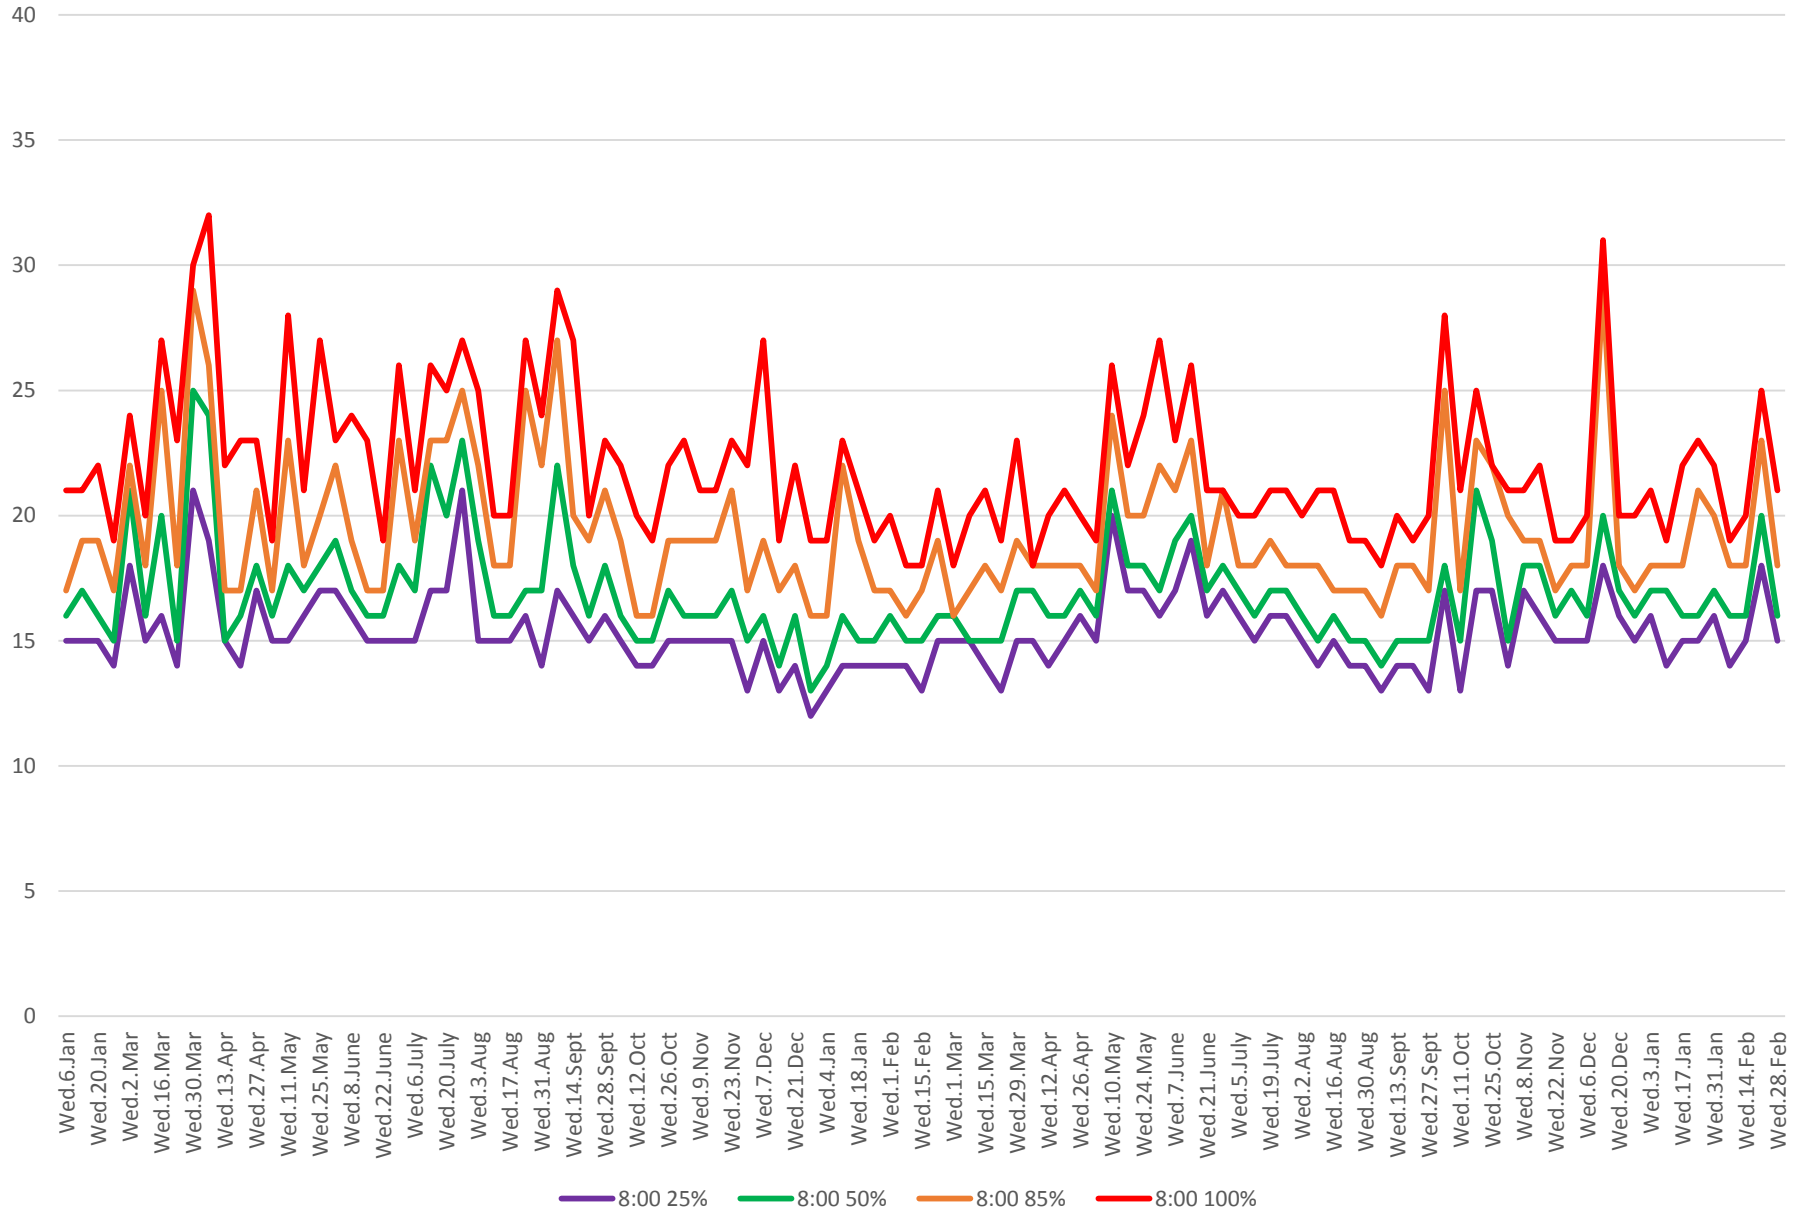

504 King Travel Times Jarvis to Bathurst Westbound 2016 to 2018 8:00 to 9:00 am Mondays

504 King Travel Times Jarvis to Bathurst Westbound 2016 to 2018 8:00 to 9:00 am Tuesdays

# 504 King Travel Times Jarvis to Bathurst Westbound 2016 to 2018 8:00 to 9:00 am Wednesdays

504 King Travel Times Jarvis to Bathurst Westbound 2016 to 2018 8:00 to 9:00 am Thursdays

504 King Travel Times Jarvis to Bathurst Westbound 2016 to 2018 8:00 to 9:00 am Fridays

### 504 King Travel Times Jarvis to Bathurst Westbound 2016 to 2018 8:00 to 9:00 am Saturdays

504 King Travel Times Jarvis to Bathurst Westbound 2016 to 2018 8:00 to 9:00 am Sundays