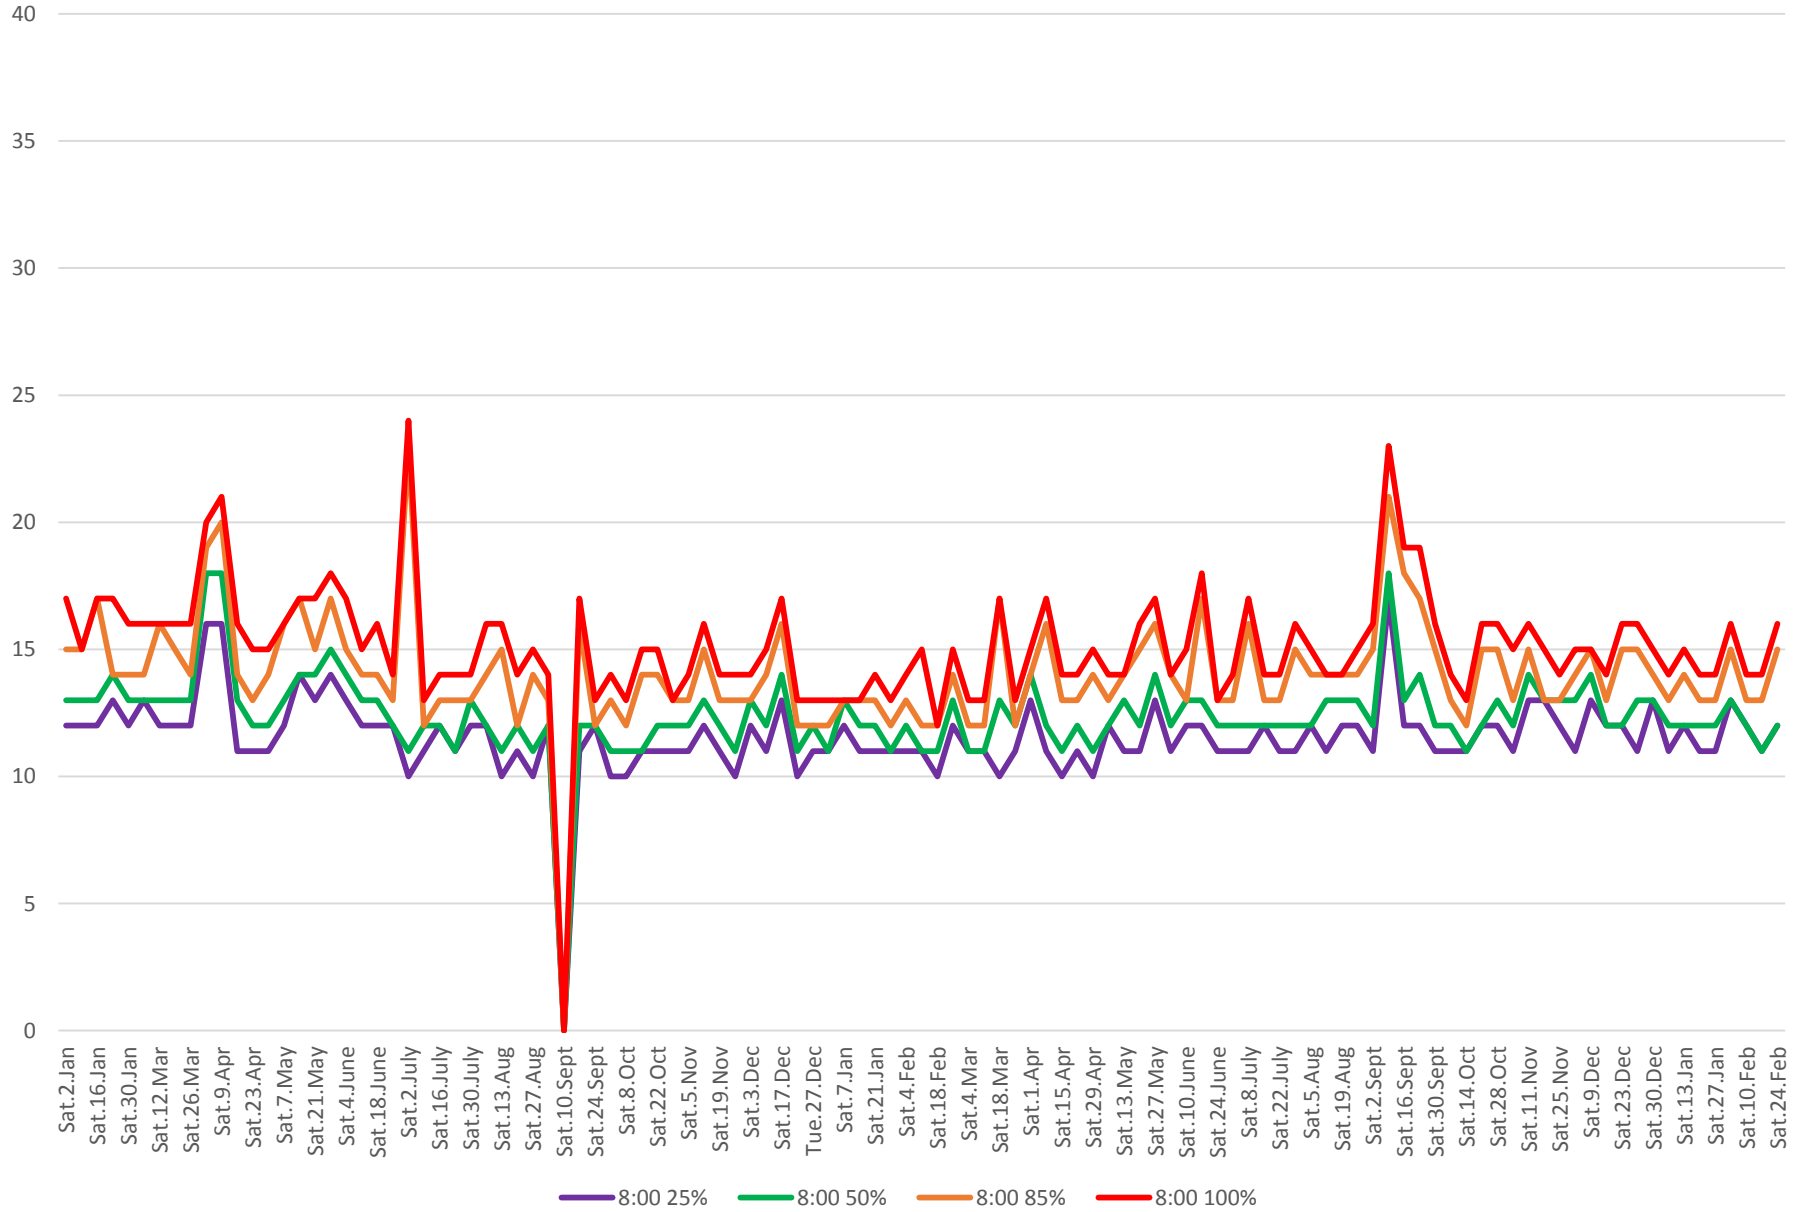

504 King Travel Times Jarvis to Bathurst Westbound 2016 to 2018 8:00 to 9:00 am Mondays

504 King Travel Times Jarvis to Bathurst Westbound 2016 to 2018 8:00 to 9:00 am Tuesdays

# 504 King Travel Times Jarvis to Bathurst Westbound 2016 to 2018 8:00 to 9:00 am Wednesdays

504 King Travel Times Jarvis to Bathurst Westbound 2016 to 2018 8:00 to 9:00 am Thursdays

504 King Travel Times Jarvis to Bathurst Westbound 2016 to 2018 8:00 to 9:00 am Fridays

### 504 King Travel Times Jarvis to Bathurst Westbound 2016 to 2018 8:00 to 9:00 am Saturdays

504 King Travel Times Jarvis to Bathurst Westbound 2016 to 2018 8:00 to 9:00 am Sundays