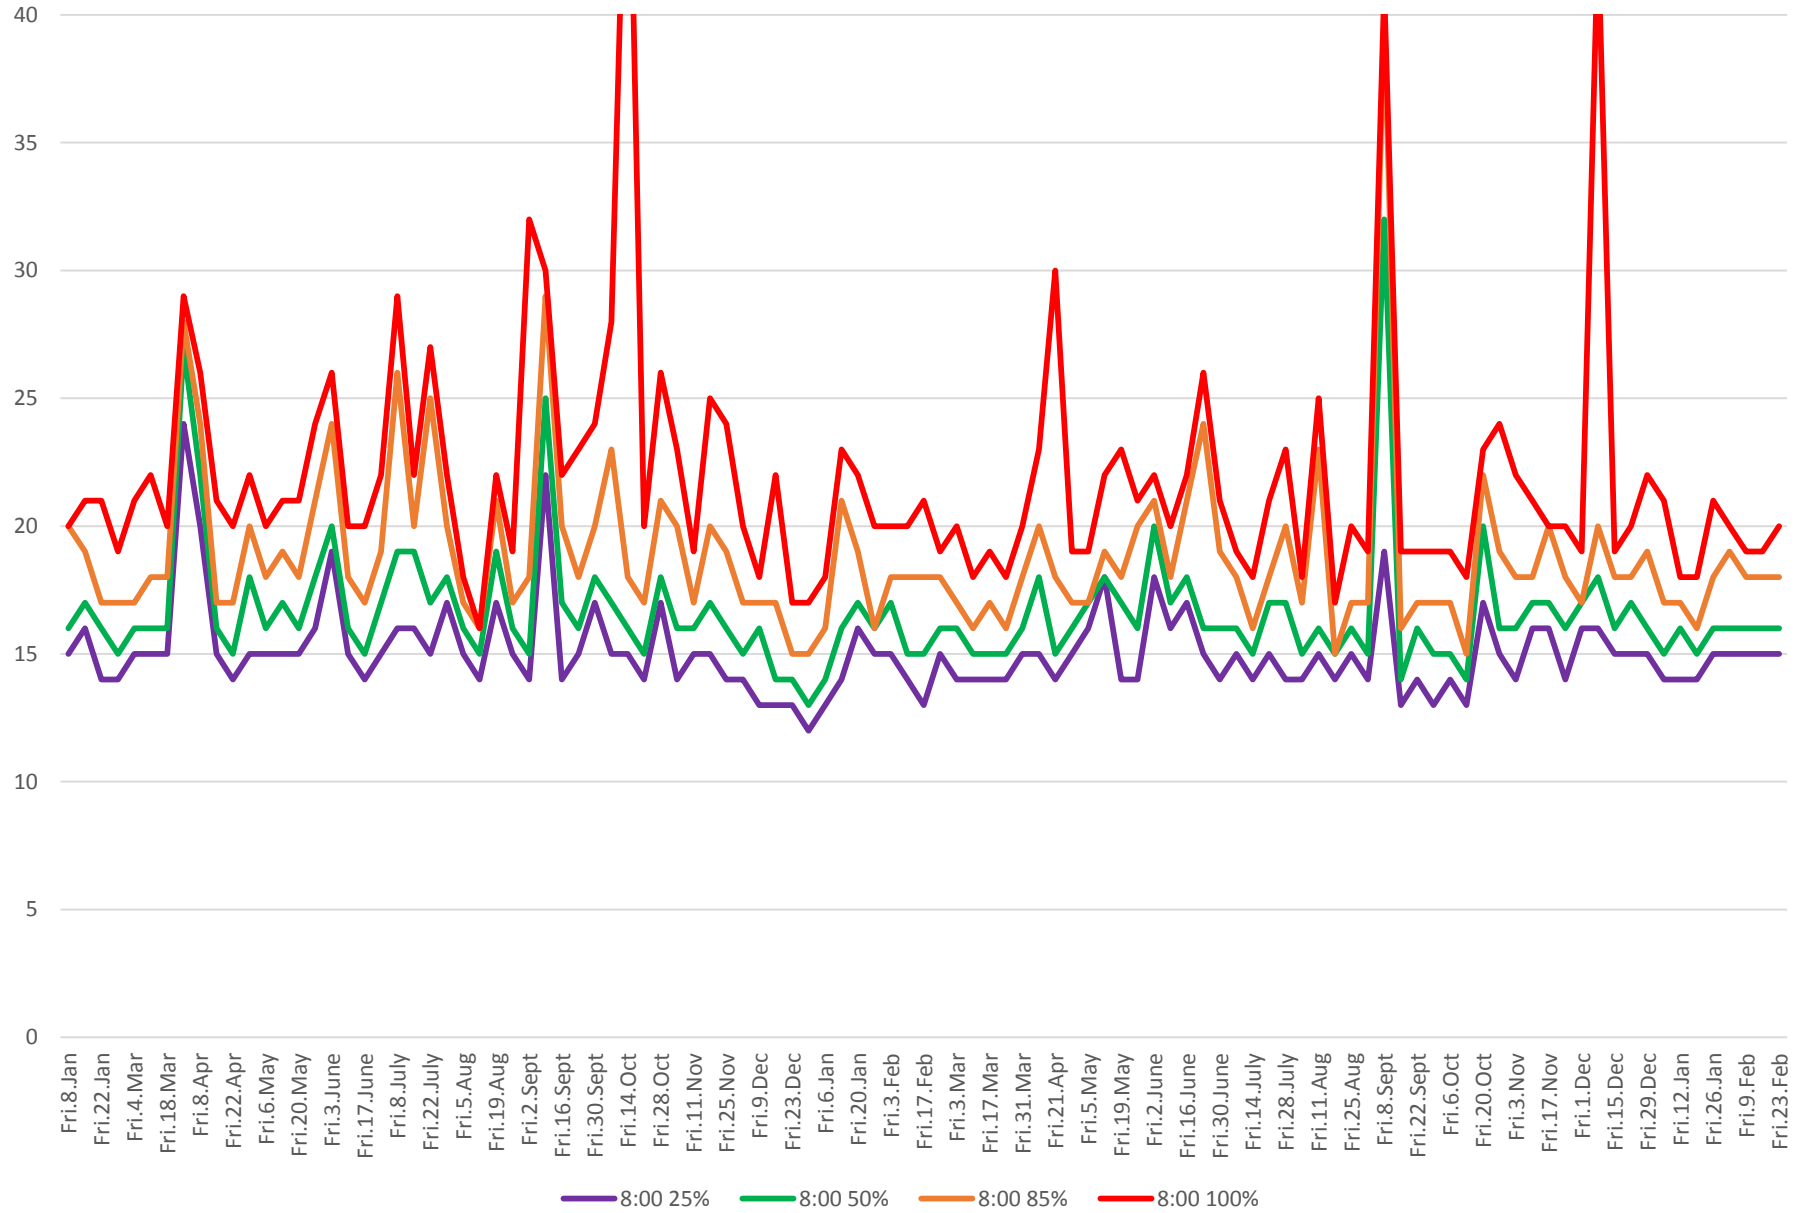

504 King Travel Times Jarvis to Bathurst Westbound 2016 to 2018 8:00 to 9:00 am Mondays

504 King Travel Times Jarvis to Bathurst Westbound 2016 to 2018 8:00 to 9:00 am Tuesdays

# 504 King Travel Times Jarvis to Bathurst Westbound 2016 to 2018 8:00 to 9:00 am Wednesdays

504 King Travel Times Jarvis to Bathurst Westbound 2016 to 2018 8:00 to 9:00 am Thursdays

504 King Travel Times Jarvis to Bathurst Westbound 2016 to 2018 8:00 to 9:00 am Fridays

### 504 King Travel Times Jarvis to Bathurst Westbound 2016 to 2018 8:00 to 9:00 am Saturdays

504 King Travel Times Jarvis to Bathurst Westbound 2016 to 2018 8:00 to 9:00 am Sundays