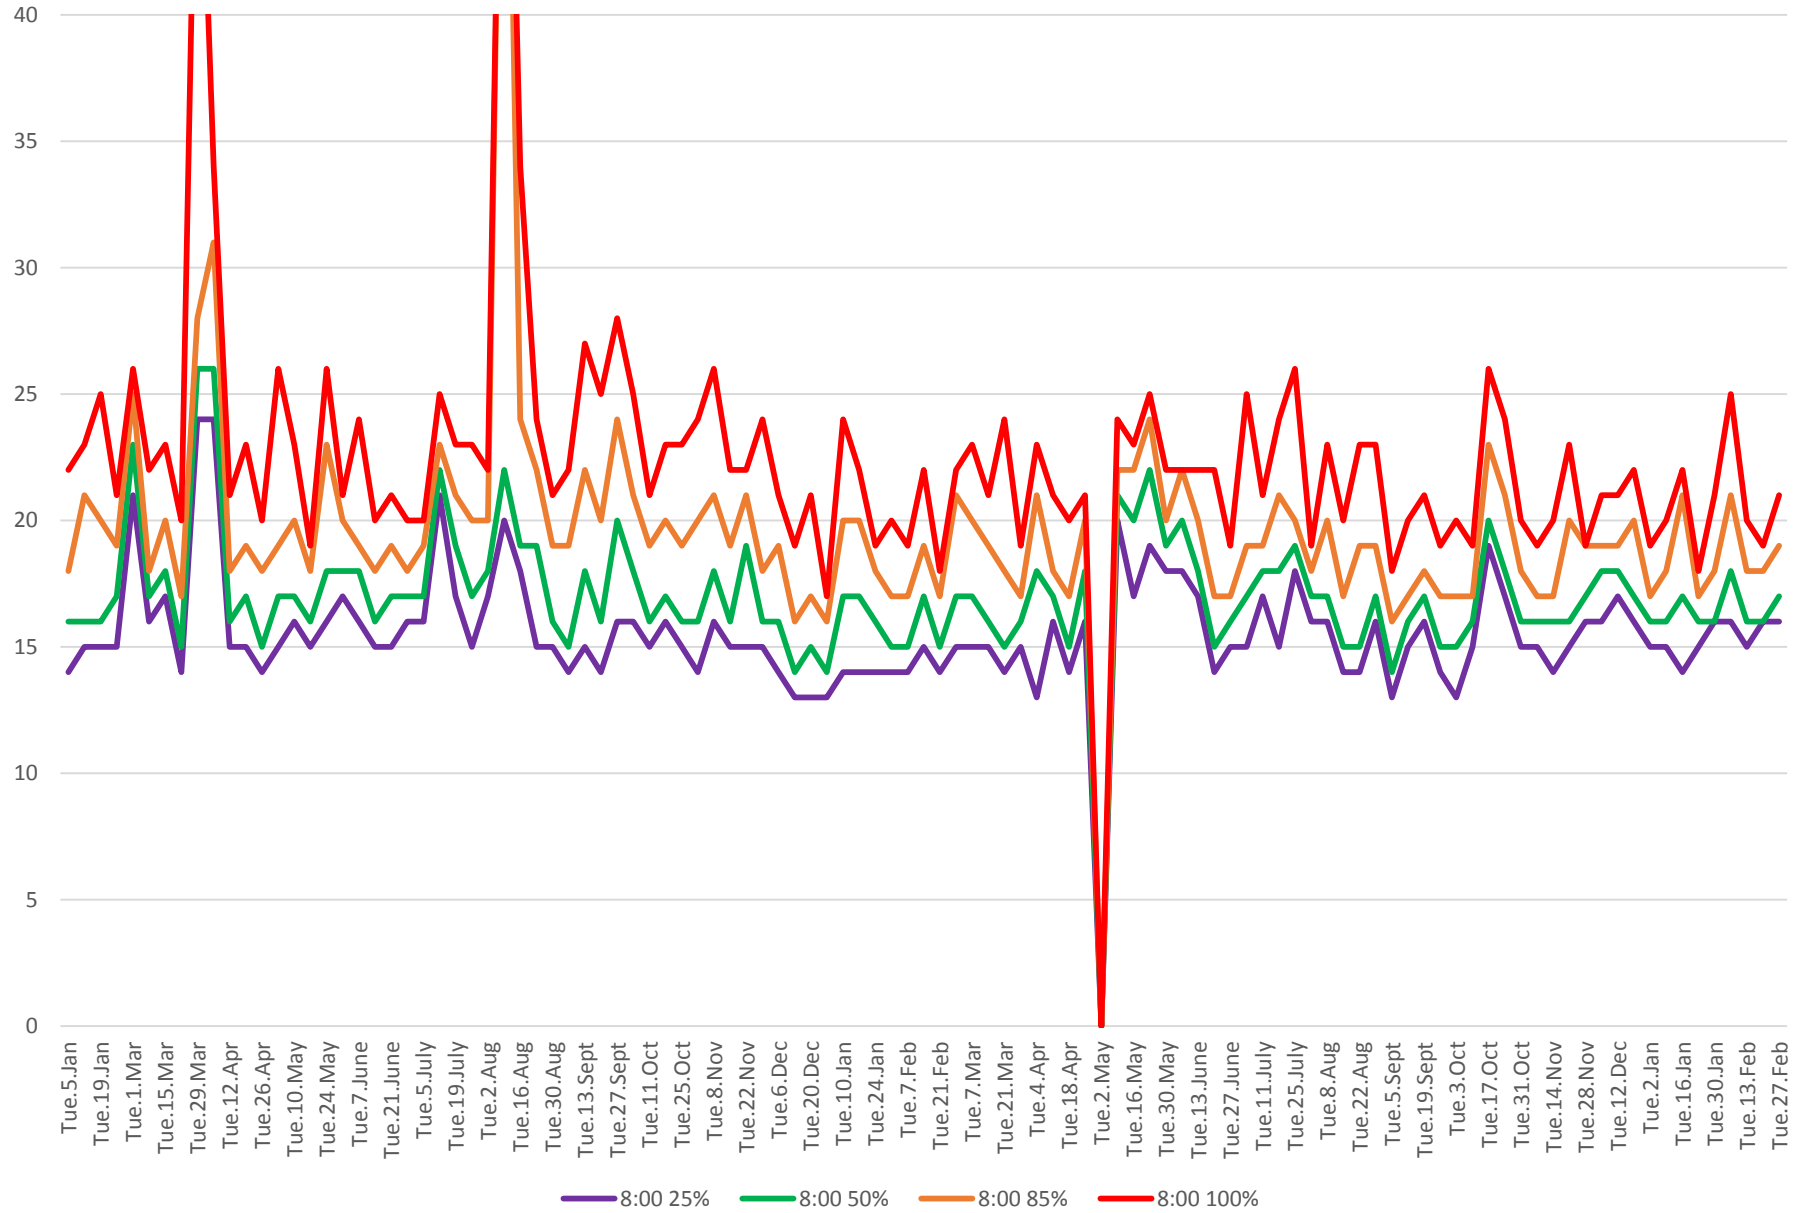

504 King Travel Times Jarvis to Bathurst Westbound 2016 to 2018 8:00 to 9:00 am Mondays

504 King Travel Times Jarvis to Bathurst Westbound 2016 to 2018 8:00 to 9:00 am Tuesdays

# 504 King Travel Times Jarvis to Bathurst Westbound 2016 to 2018 8:00 to 9:00 am Wednesdays

504 King Travel Times Jarvis to Bathurst Westbound 2016 to 2018 8:00 to 9:00 am Thursdays

504 King Travel Times Jarvis to Bathurst Westbound 2016 to 2018 8:00 to 9:00 am Fridays

### 504 King Travel Times Jarvis to Bathurst Westbound 2016 to 2018 8:00 to 9:00 am Saturdays

504 King Travel Times Jarvis to Bathurst Westbound 2016 to 2018 8:00 to 9:00 am Sundays