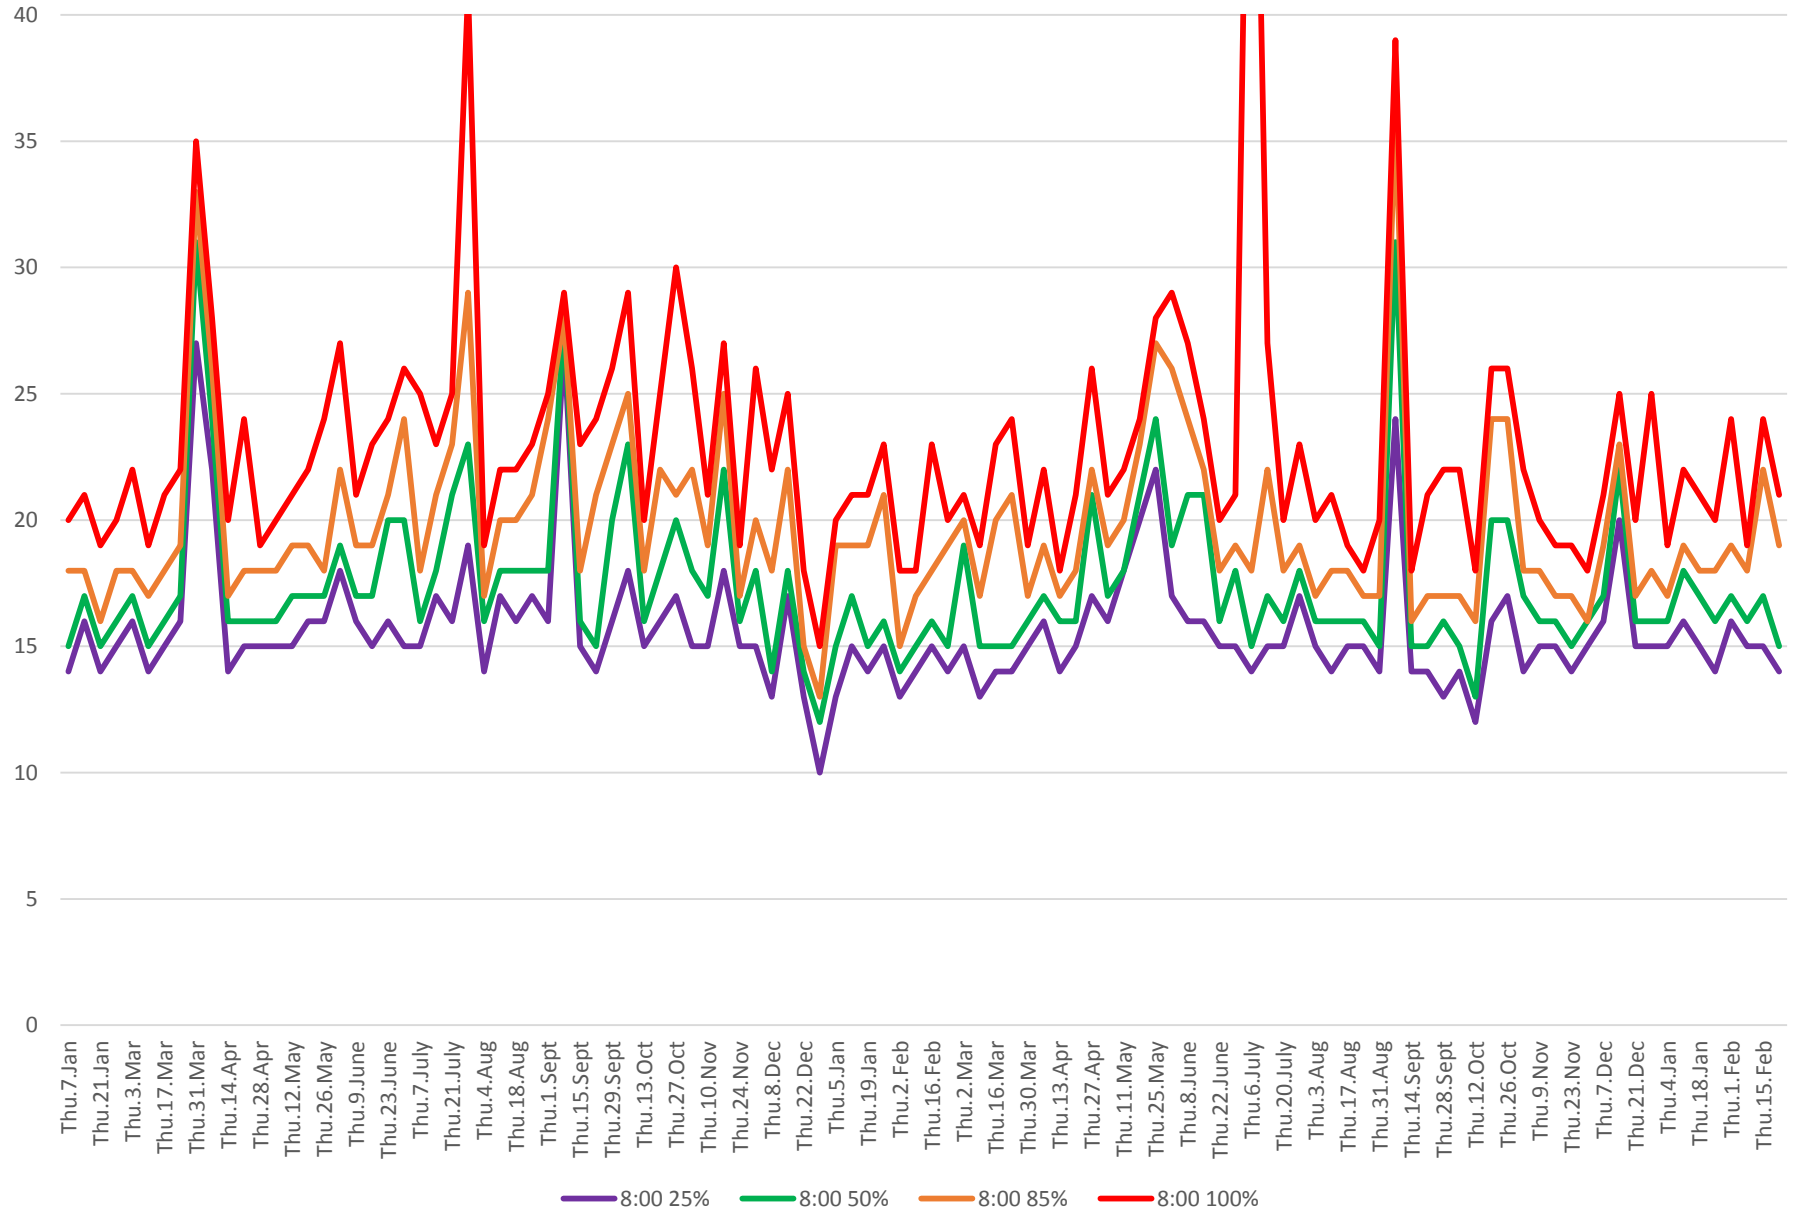

504 King Travel Times Jarvis to Bathurst Westbound 2016 to 2018 8:00 to 9:00 am Mondays

504 King Travel Times Jarvis to Bathurst Westbound 2016 to 2018 8:00 to 9:00 am Tuesdays

# 504 King Travel Times Jarvis to Bathurst Westbound 2016 to 2018 8:00 to 9:00 am Wednesdays

504 King Travel Times Jarvis to Bathurst Westbound 2016 to 2018 8:00 to 9:00 am Thursdays

504 King Travel Times Jarvis to Bathurst Westbound 2016 to 2018 8:00 to 9:00 am Fridays

### 504 King Travel Times Jarvis to Bathurst Westbound 2016 to 2018 8:00 to 9:00 am Saturdays

504 King Travel Times Jarvis to Bathurst Westbound 2016 to 2018 8:00 to 9:00 am Sundays