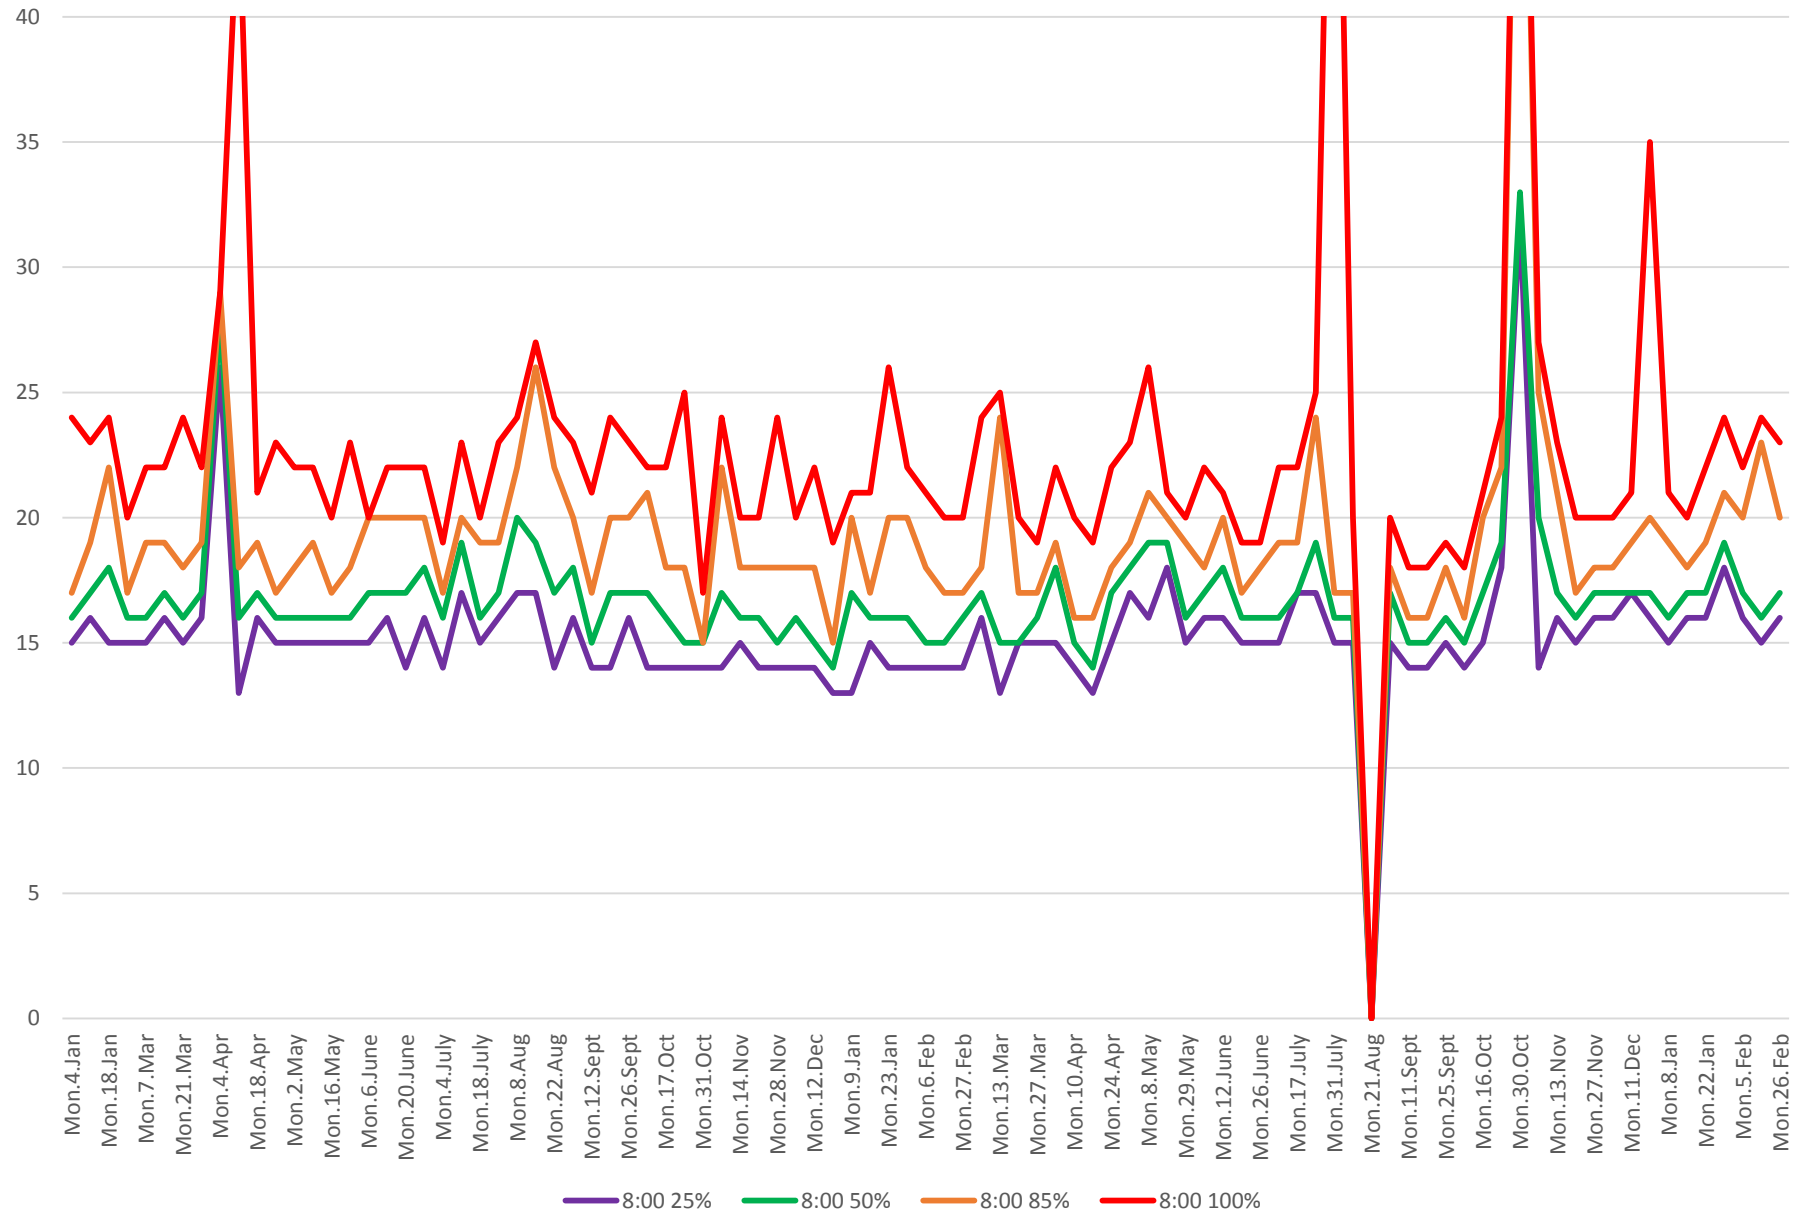

504 King Travel Times Jarvis to Bathurst Westbound 2016 to 2018 8:00 to 9:00 am Mondays

504 King Travel Times Jarvis to Bathurst Westbound 2016 to 2018 8:00 to 9:00 am Tuesdays

# 504 King Travel Times Jarvis to Bathurst Westbound 2016 to 2018 8:00 to 9:00 am Wednesdays

504 King Travel Times Jarvis to Bathurst Westbound 2016 to 2018 8:00 to 9:00 am Thursdays

504 King Travel Times Jarvis to Bathurst Westbound 2016 to 2018 8:00 to 9:00 am Fridays

### 504 King Travel Times Jarvis to Bathurst Westbound 2016 to 2018 8:00 to 9:00 am Saturdays

504 King Travel Times Jarvis to Bathurst Westbound 2016 to 2018 8:00 to 9:00 am Sundays