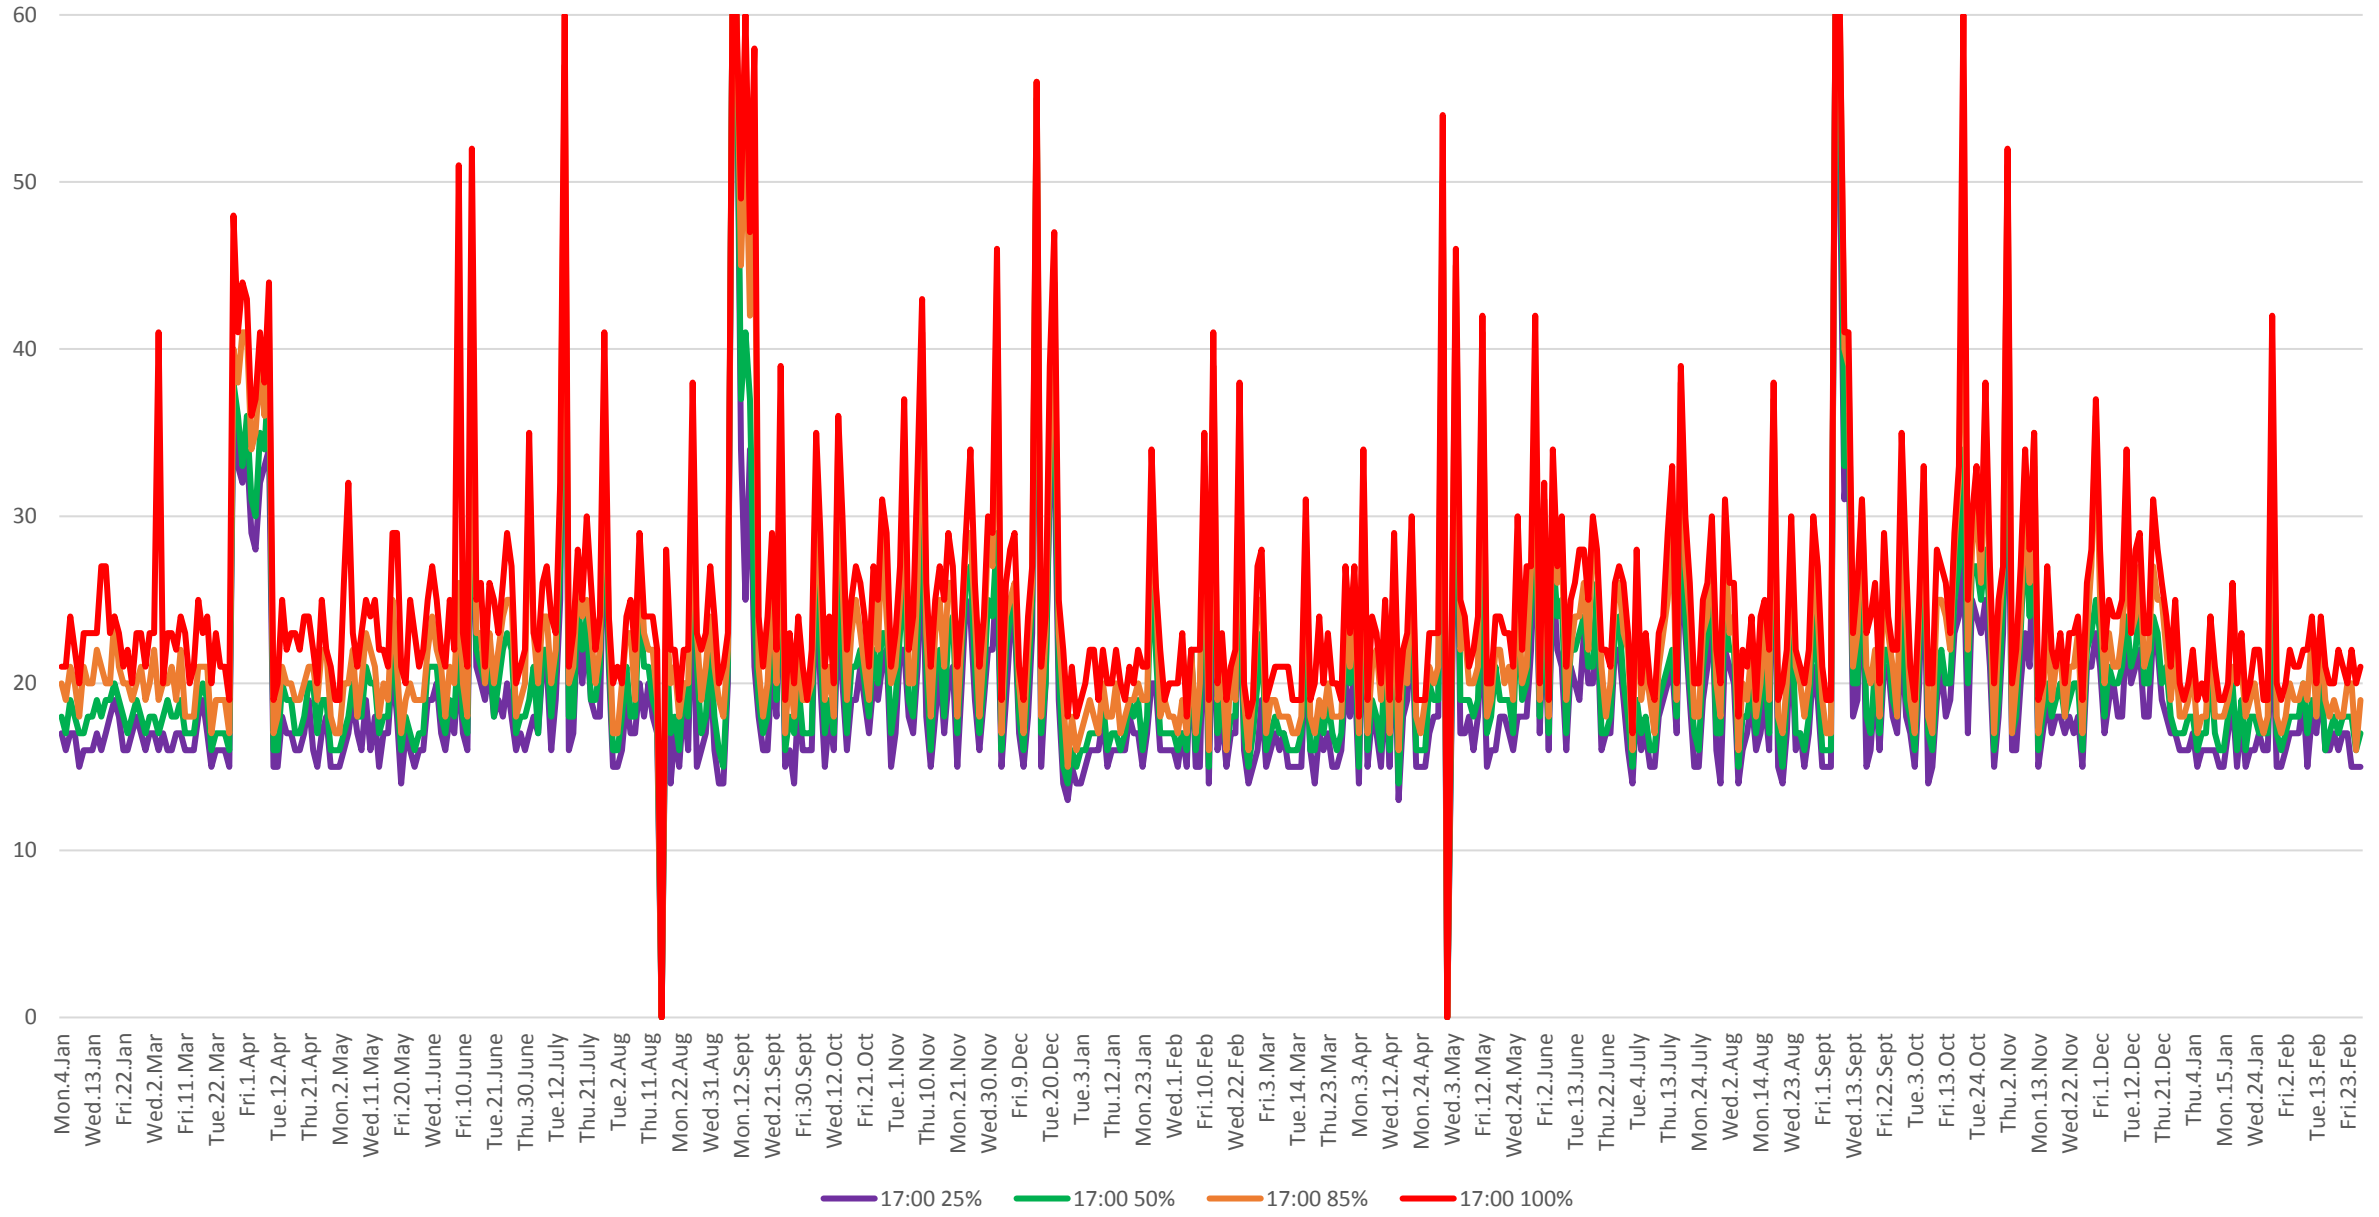

504 King Travel Times Bathurst to Jarvis Eastbound 2016 to 2018 8:00 to 9:00 am Weekdays

504 King Travel Times Bathurst to Jarvis Eastbound 2016 to 2018 1:00 to 2:00 pm Weekdays

504 King Travel Times Bathurst to Jarvis Eastbound 2016 to 2018 5:00 to 6:00 pm Weekdays

504 King Travel Times Bathurst to Jarvis Eastbound 2016 to 2018 8:00 to 9:00 pm Weekdays

504 King Travel Times Bathurst to Jarvis Eastbound 2016 to 2018 11:00 pm to 12:00 mn Weekdays