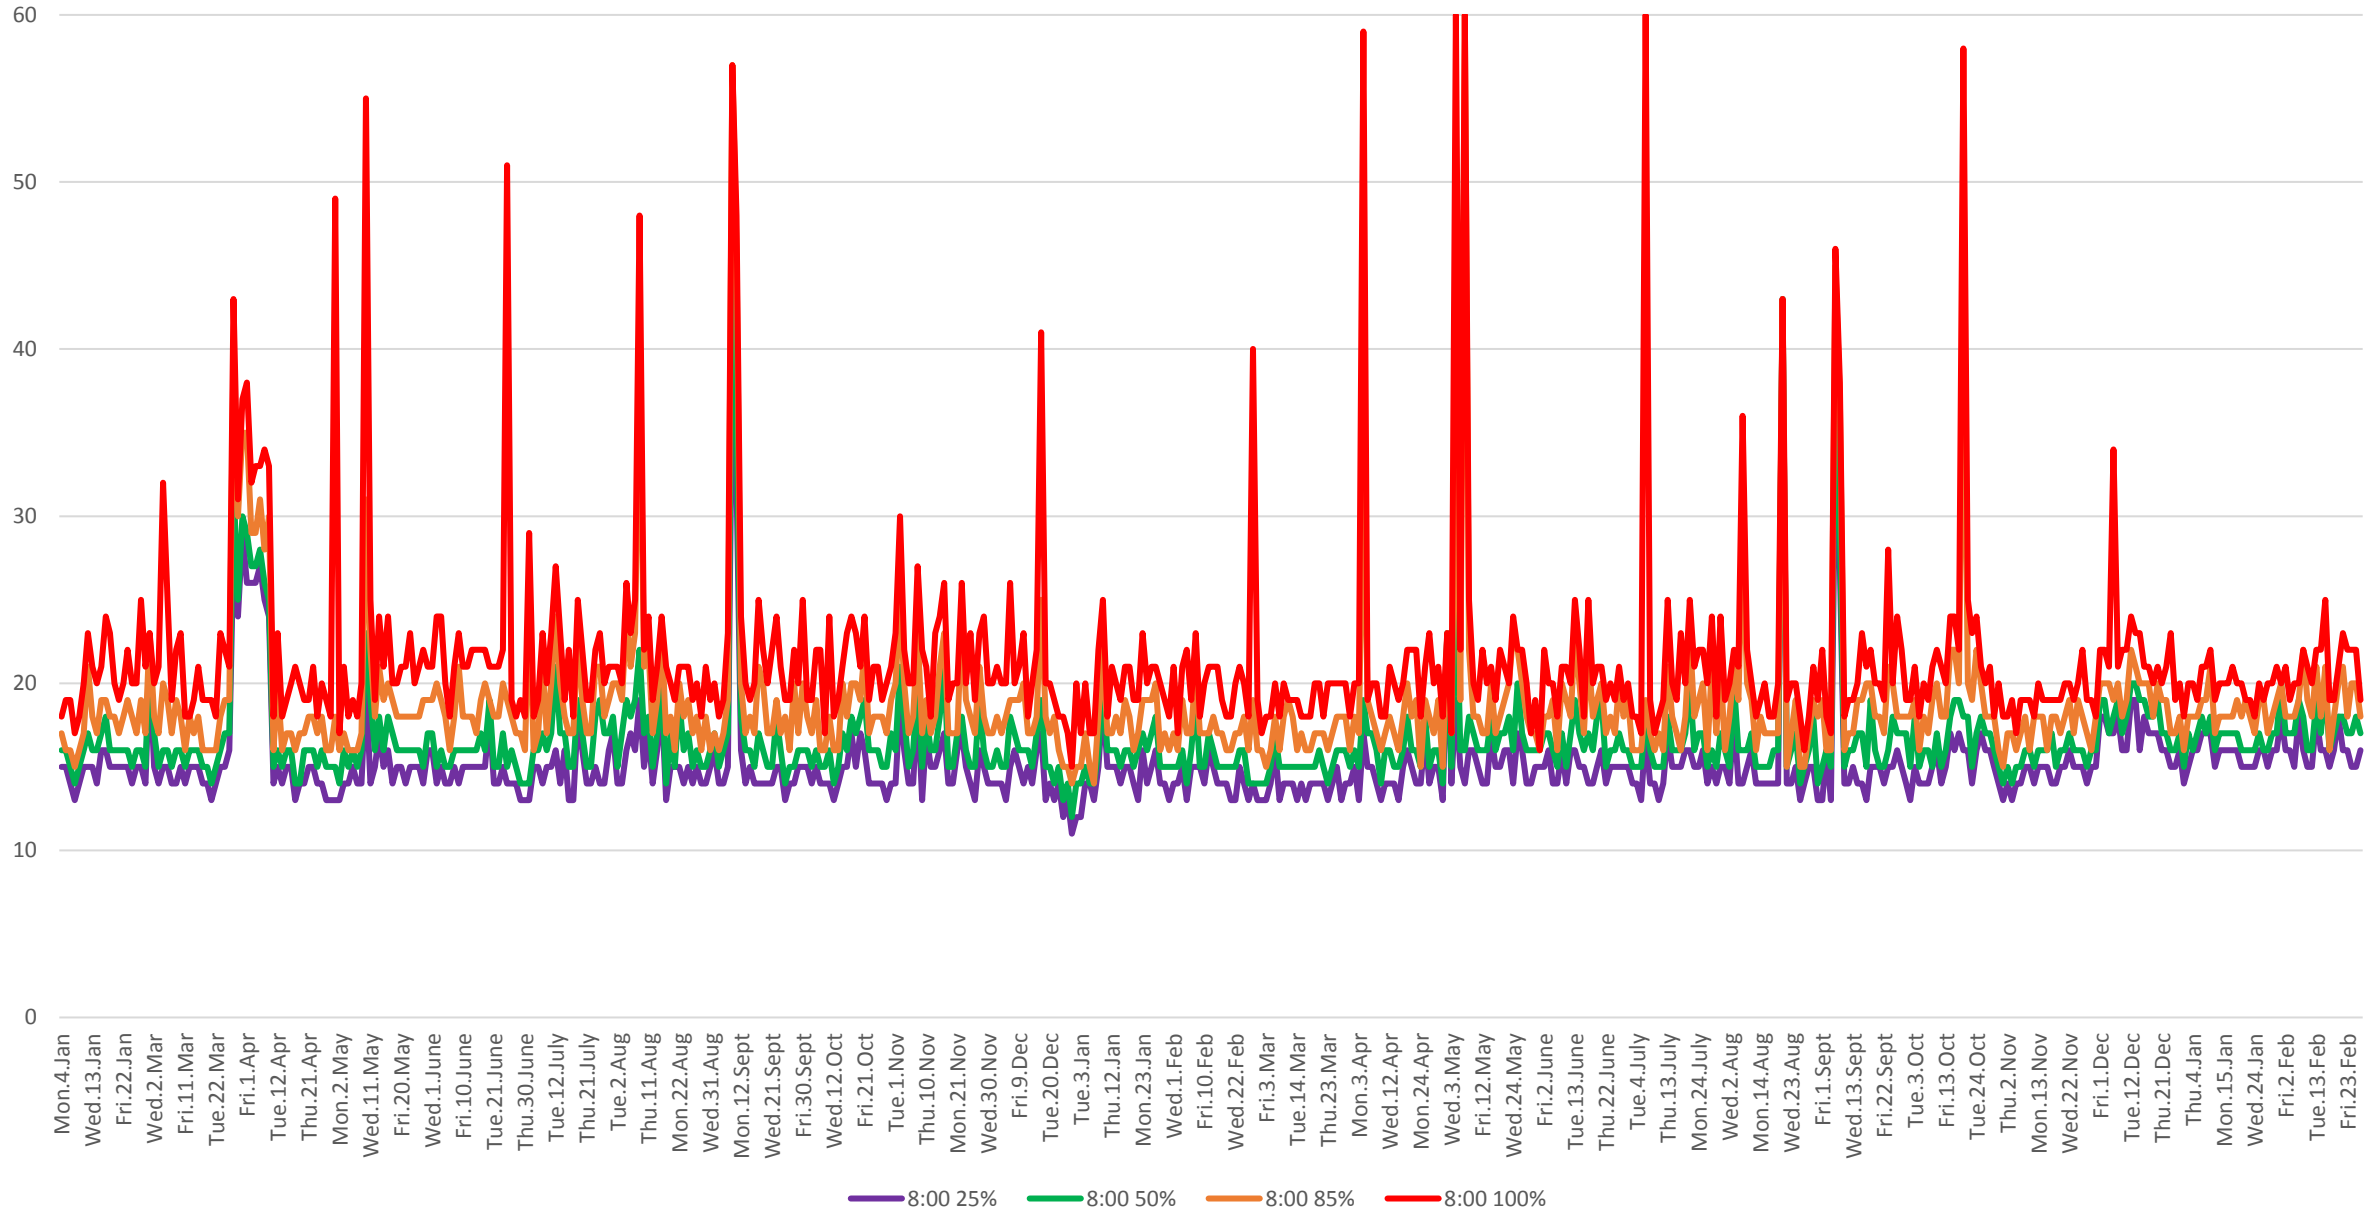

504 King Travel Times Bathurst to Jarvis Eastbound 2016 to 2018 8:00 to 9:00 am Weekdays

504 King Travel Times Bathurst to Jarvis Eastbound 2016 to 2018 1:00 to 2:00 pm Weekdays

504 King Travel Times Bathurst to Jarvis Eastbound 2016 to 2018 5:00 to 6:00 pm Weekdays

504 King Travel Times Bathurst to Jarvis Eastbound 2016 to 2018 8:00 to 9:00 pm Weekdays

504 King Travel Times Bathurst to Jarvis Eastbound 2016 to 2018 11:00 pm to 12:00 mn Weekdays