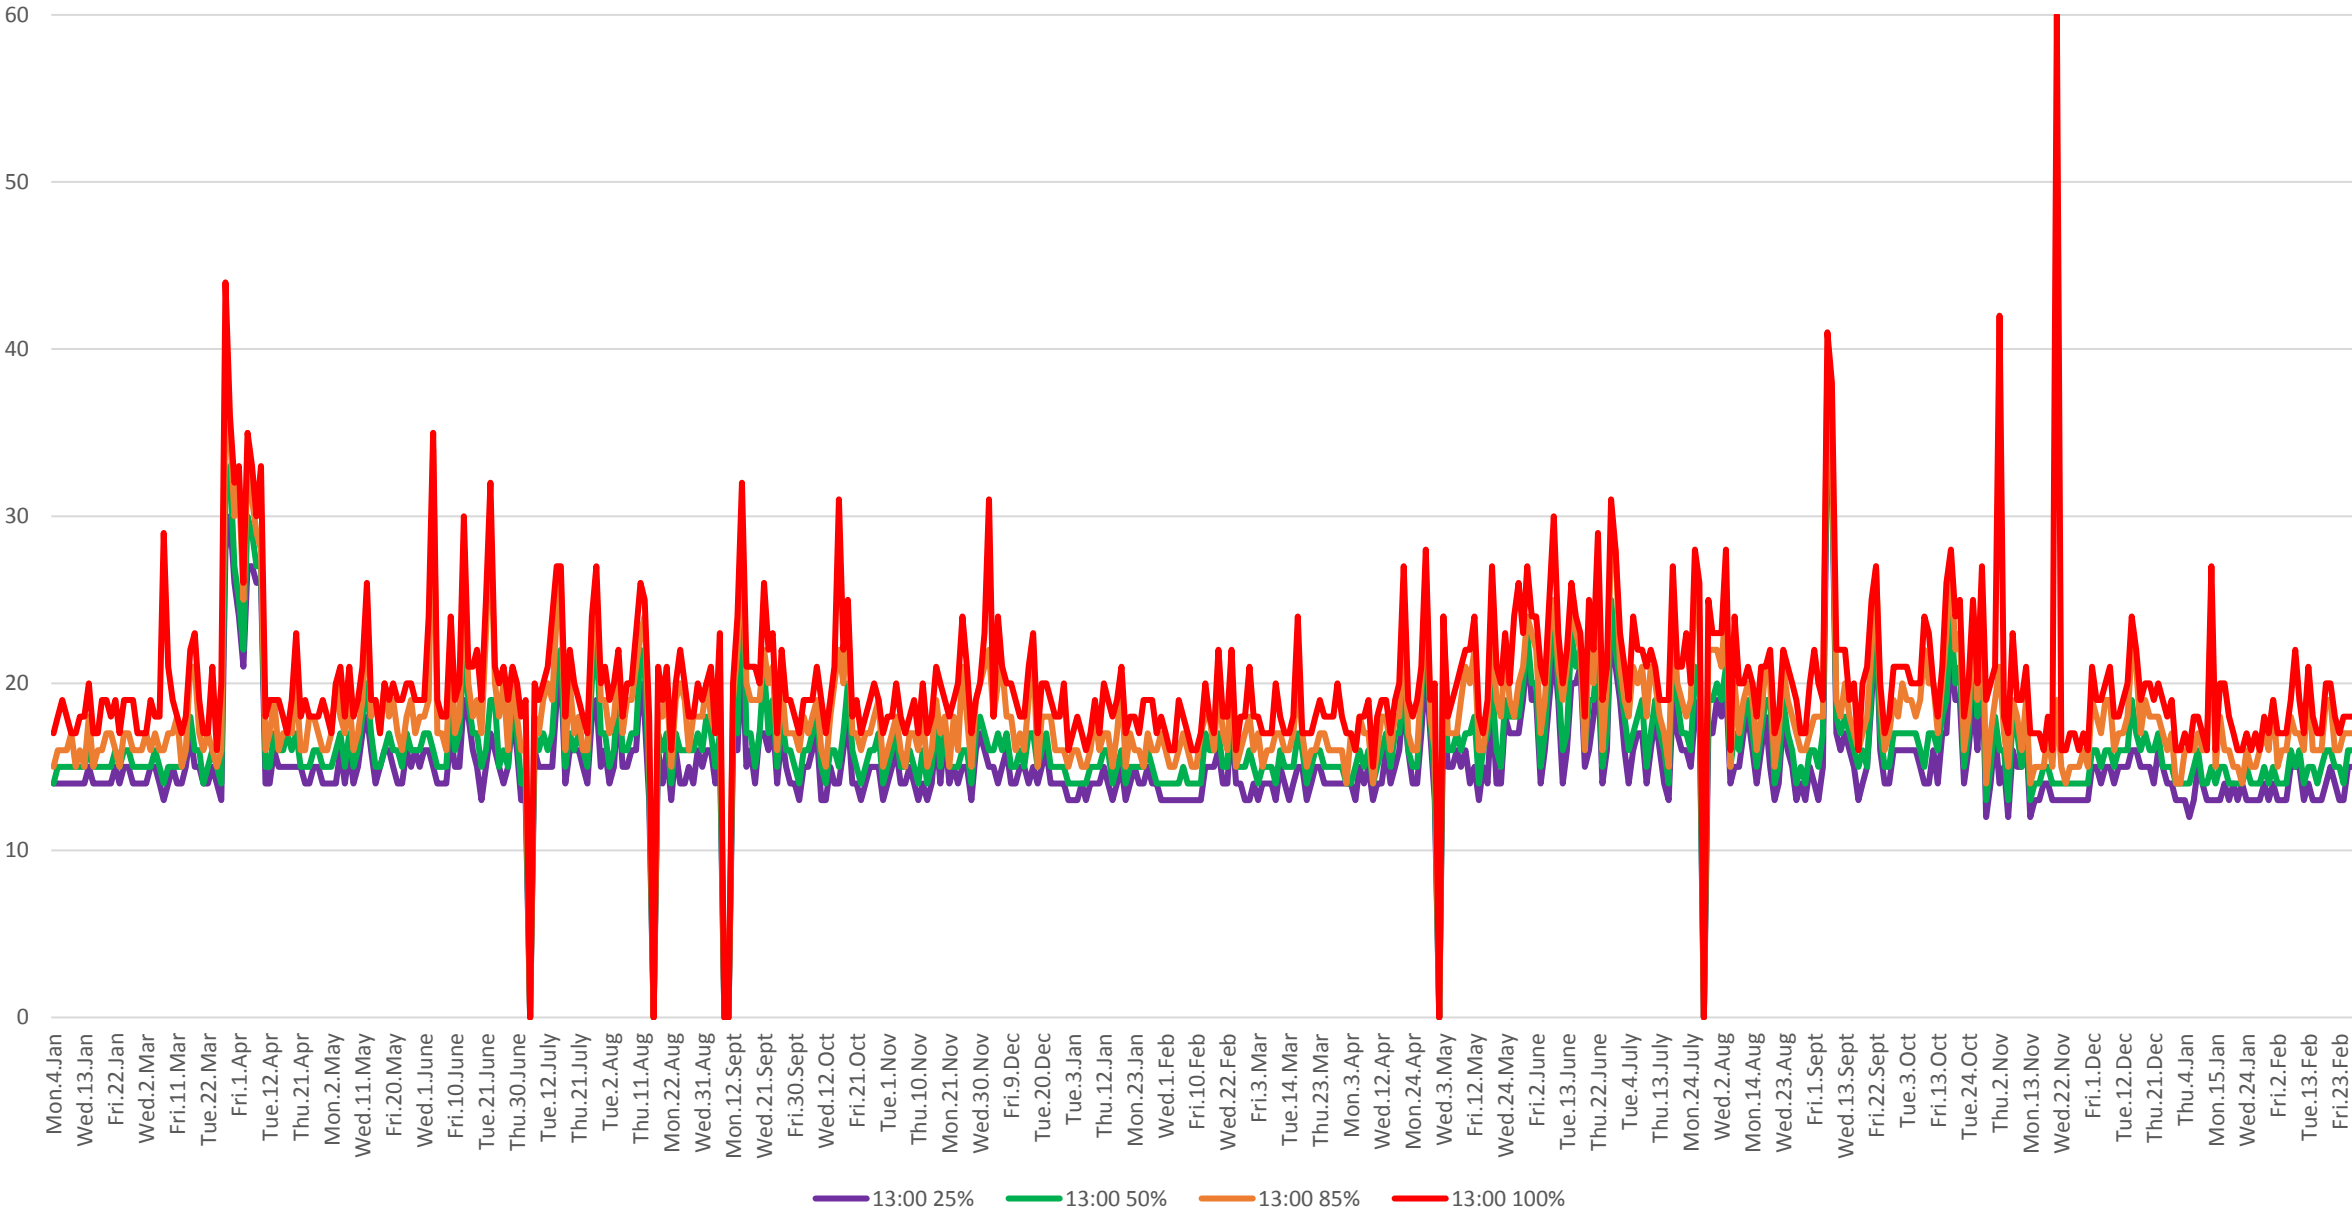

504 King Travel Times Bathurst to Jarvis Eastbound 2016 to 2018 8:00 to 9:00 am Weekdays

504 King Travel Times Bathurst to Jarvis Eastbound 2016 to 2018 1:00 to 2:00 pm Weekdays

504 King Travel Times Bathurst to Jarvis Eastbound 2016 to 2018 5:00 to 6:00 pm Weekdays

504 King Travel Times Bathurst to Jarvis Eastbound 2016 to 2018 8:00 to 9:00 pm Weekdays

504 King Travel Times Bathurst to Jarvis Eastbound 2016 to 2018 11:00 pm to 12:00 mn Weekdays