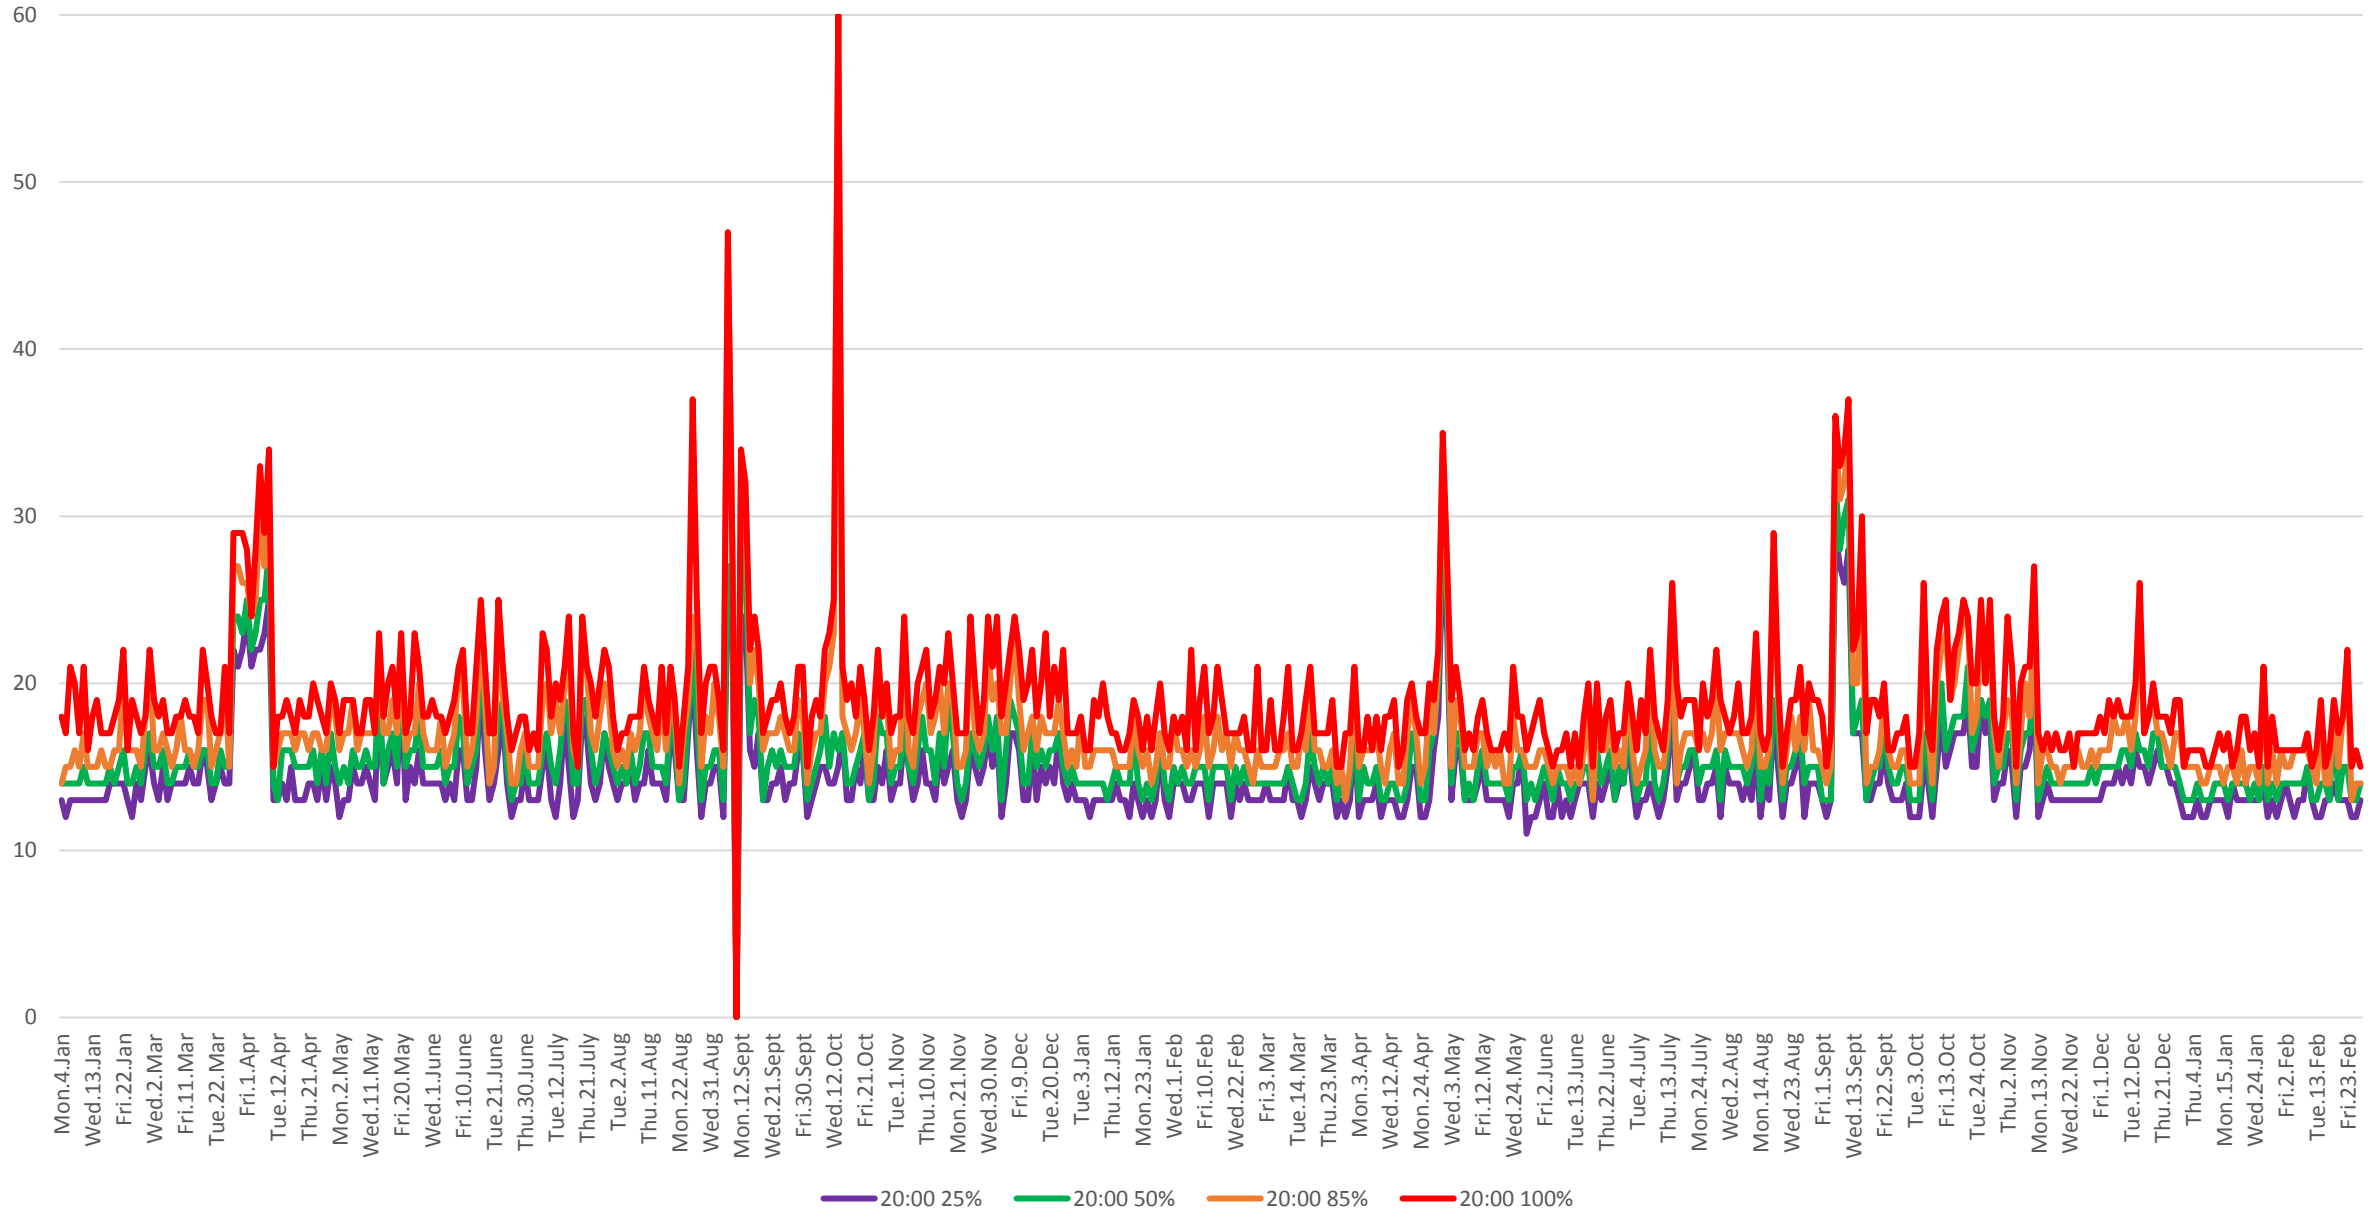

504 King Travel Times Bathurst to Jarvis Eastbound 2016 to 2018 8:00 to 9:00 am Weekdays

504 King Travel Times Bathurst to Jarvis Eastbound 2016 to 2018 1:00 to 2:00 pm Weekdays

504 King Travel Times Bathurst to Jarvis Eastbound 2016 to 2018 5:00 to 6:00 pm Weekdays

504 King Travel Times Bathurst to Jarvis Eastbound 2016 to 2018 8:00 to 9:00 pm Weekdays

504 King Travel Times Bathurst to Jarvis Eastbound 2016 to 2018 11:00 pm to 12:00 mn Weekdays