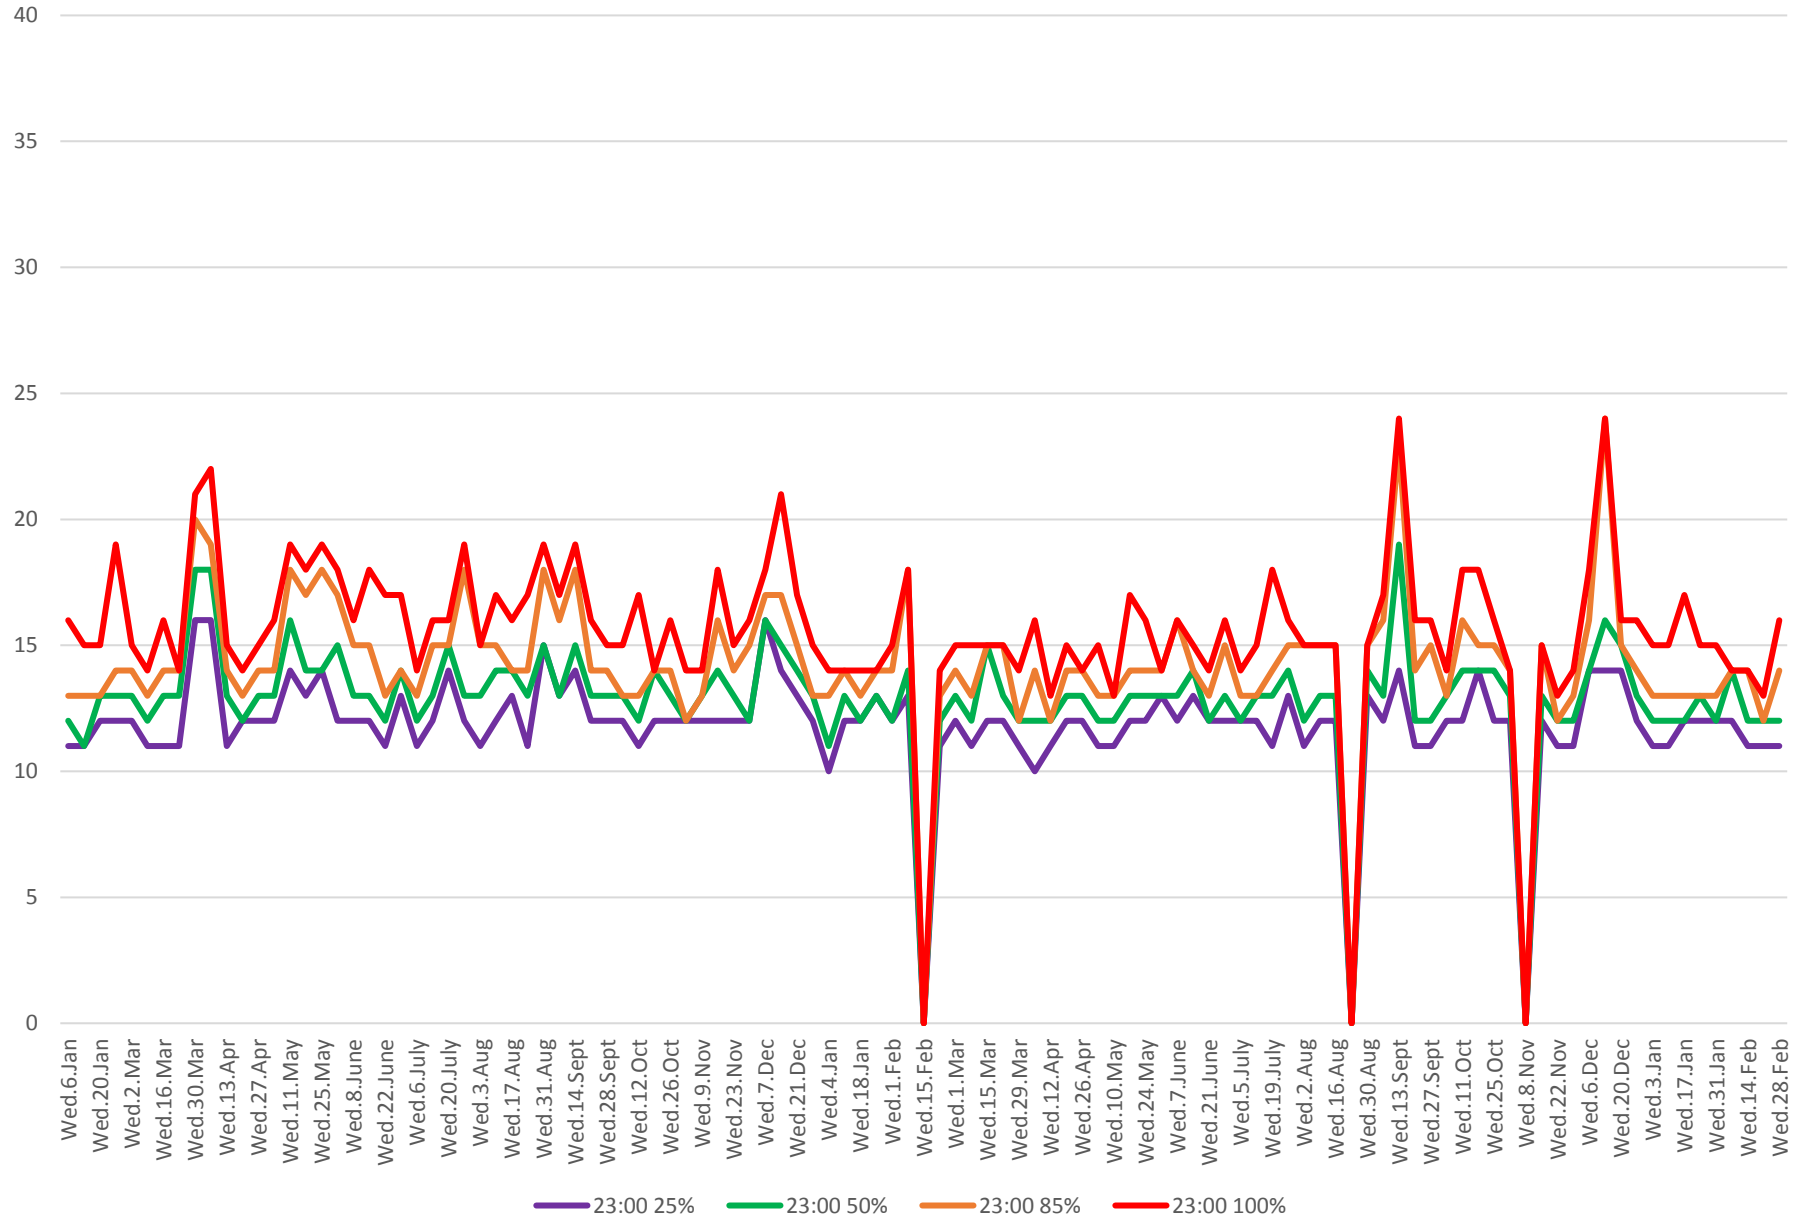

504 King Travel Times Bathurst to Jarvis Eastbound 2016 to 2018 11:00 pm to 12:00 mn Mondays

504 King Travel Times Bathurst to Jarvis Eastbound 2016 to 2018 11:00 pm to 12:00 mn Tuesdays

504 King Travel Times Bathurst to Jarvis Eastbound 2016 to 2018 11:00 pm to 12:00 mn Wednesdays

504 King Travel Times Bathurst to Jarvis Eastbound 2016 to 2018 11:00 pm to 12:00 mn Thursdays

504 King Travel Times Bathurst to Jarvis Eastbound 2016 to 2018 11:00 pm to 12:00 mn Fridays

504 King Travel Times Bathurst to Jarvis Eastbound 2016 to 2018 11:00 pm to 12:00 mn Saturdays

504 King Travel Times Bathurst to Jarvis Eastbound 2016 to 2018 11:00 pm to 12:00 mn Sundays