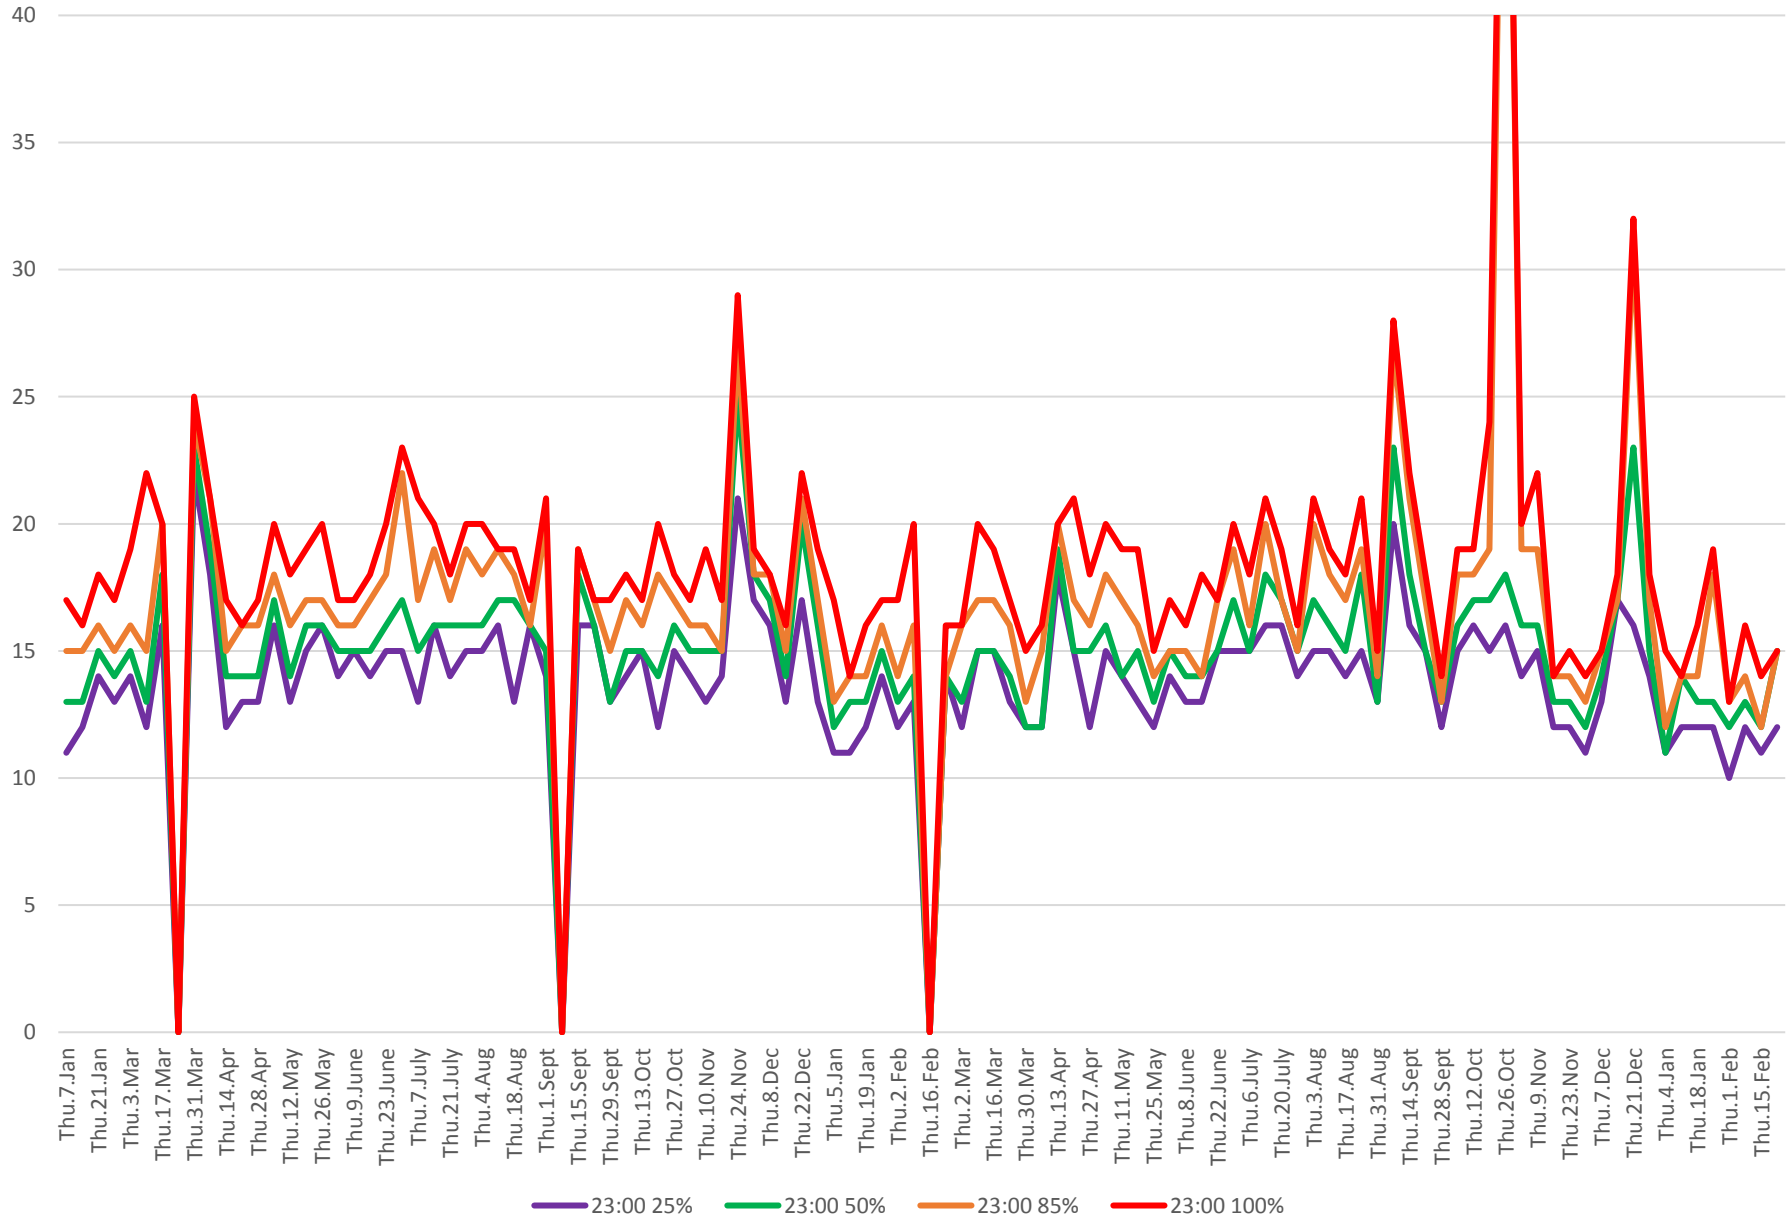

504 King Travel Times Bathurst to Jarvis Eastbound 2016 to 2018 11:00 pm to 12:00 mn Mondays

504 King Travel Times Bathurst to Jarvis Eastbound 2016 to 2018 11:00 pm to 12:00 mn Tuesdays

504 King Travel Times Bathurst to Jarvis Eastbound 2016 to 2018 11:00 pm to 12:00 mn Wednesdays

504 King Travel Times Bathurst to Jarvis Eastbound 2016 to 2018 11:00 pm to 12:00 mn Thursdays

504 King Travel Times Bathurst to Jarvis Eastbound 2016 to 2018 11:00 pm to 12:00 mn Fridays

504 King Travel Times Bathurst to Jarvis Eastbound 2016 to 2018 11:00 pm to 12:00 mn Saturdays

504 King Travel Times Bathurst to Jarvis Eastbound 2016 to 2018 11:00 pm to 12:00 mn Sundays