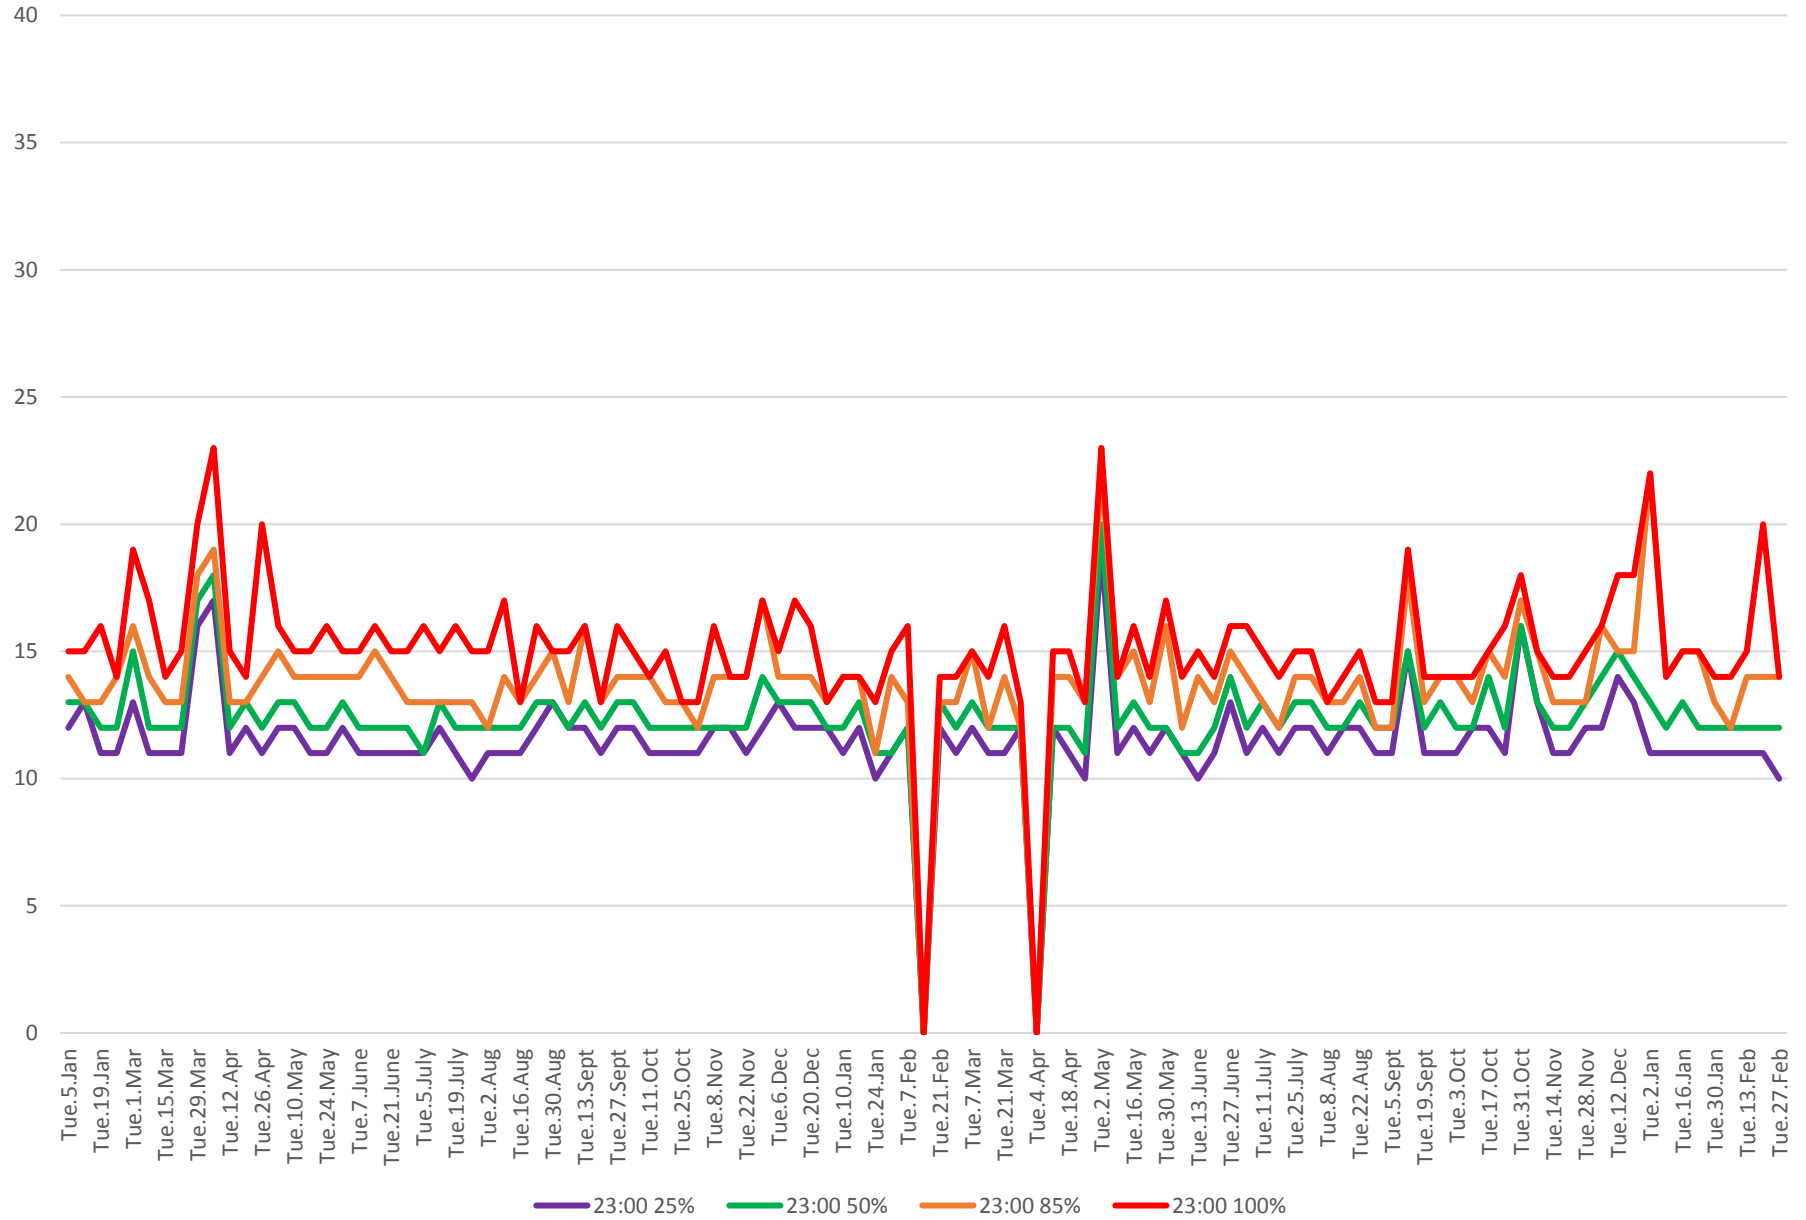

504 King Travel Times Bathurst to Jarvis Eastbound 2016 to 2018 11:00 pm to 12:00 mn Mondays

504 King Travel Times Bathurst to Jarvis Eastbound 2016 to 2018 11:00 pm to 12:00 mn Tuesdays

504 King Travel Times Bathurst to Jarvis Eastbound 2016 to 2018 11:00 pm to 12:00 mn Wednesdays

504 King Travel Times Bathurst to Jarvis Eastbound 2016 to 2018 11:00 pm to 12:00 mn Thursdays

504 King Travel Times Bathurst to Jarvis Eastbound 2016 to 2018 11:00 pm to 12:00 mn Fridays

504 King Travel Times Bathurst to Jarvis Eastbound 2016 to 2018 11:00 pm to 12:00 mn Saturdays

504 King Travel Times Bathurst to Jarvis Eastbound 2016 to 2018 11:00 pm to 12:00 mn Sundays