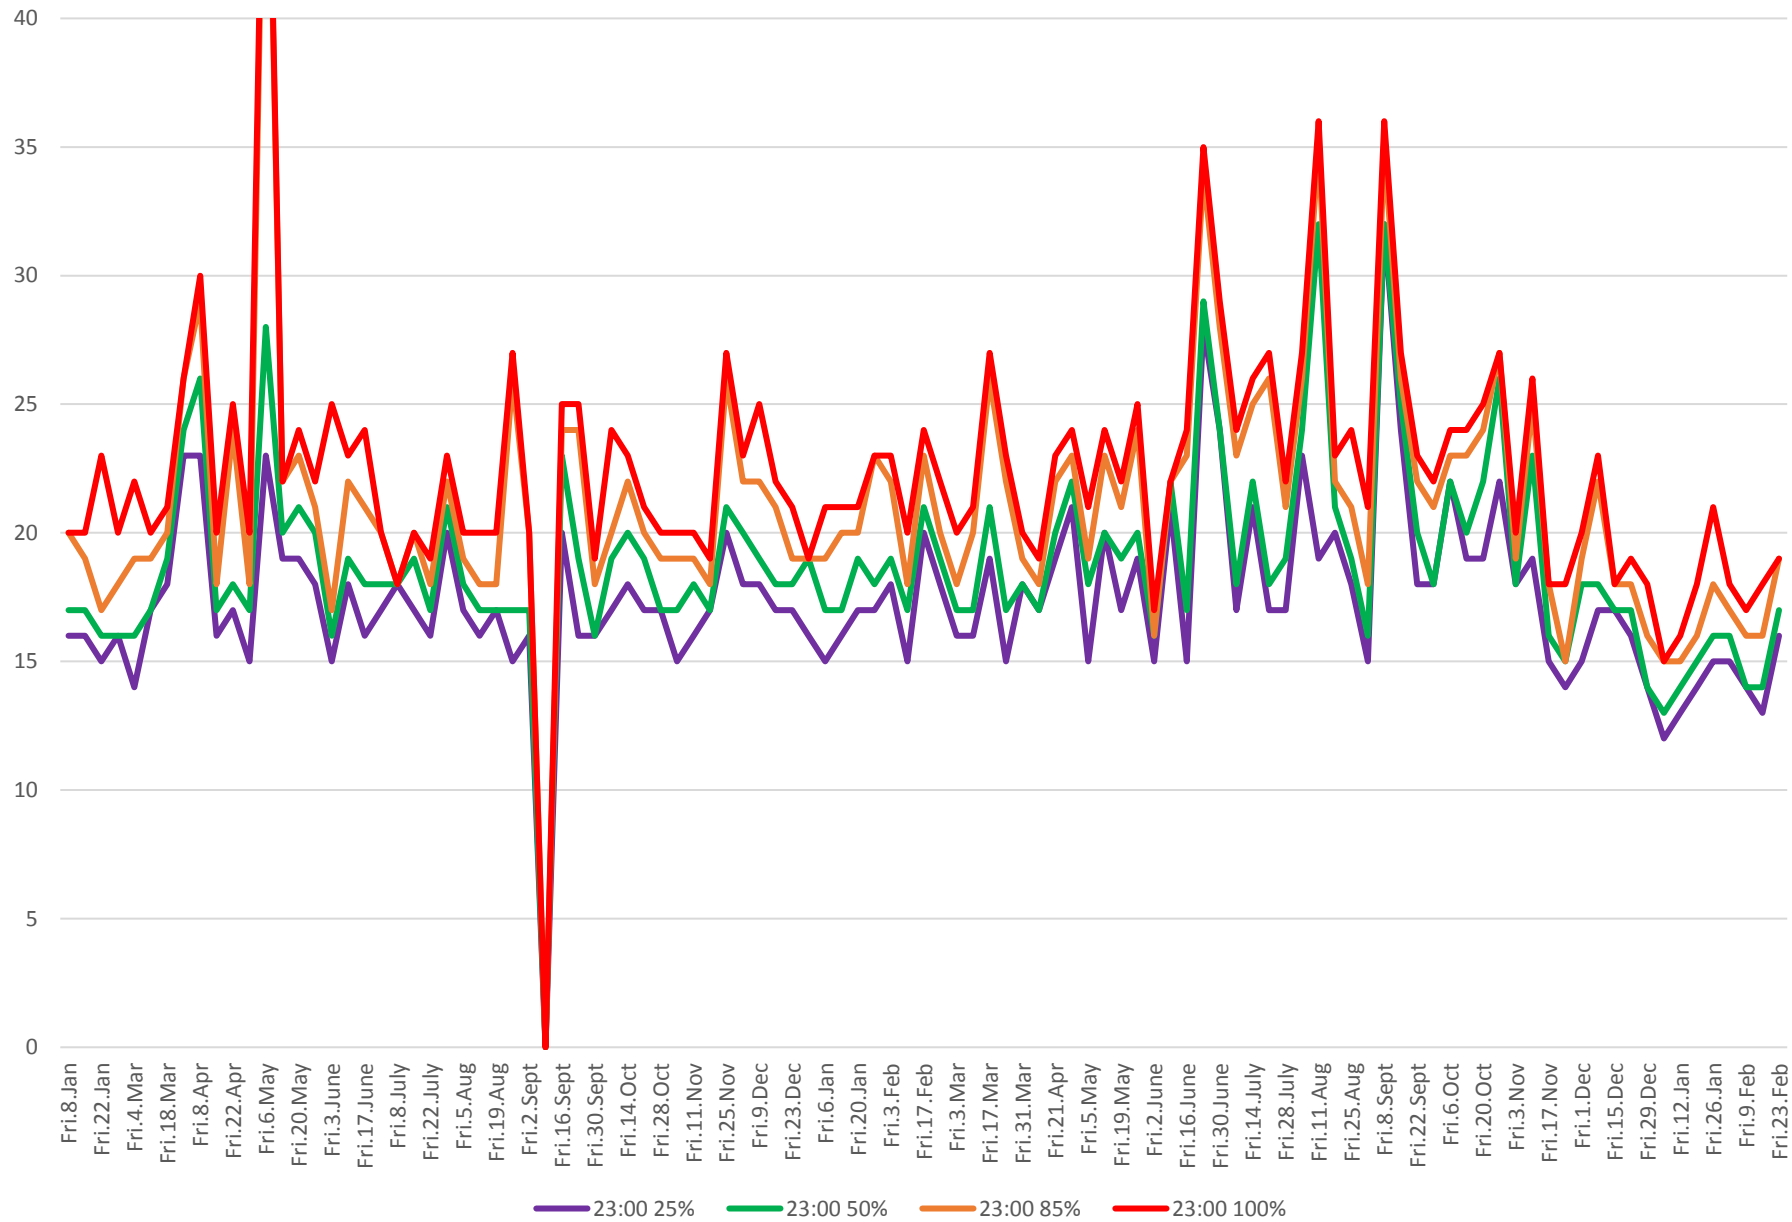

504 King Travel Times Bathurst to Jarvis Eastbound 2016 to 2018 11:00 pm to 12:00 mn Mondays

504 King Travel Times Bathurst to Jarvis Eastbound 2016 to 2018 11:00 pm to 12:00 mn Tuesdays

504 King Travel Times Bathurst to Jarvis Eastbound 2016 to 2018 11:00 pm to 12:00 mn Wednesdays

504 King Travel Times Bathurst to Jarvis Eastbound 2016 to 2018 11:00 pm to 12:00 mn Thursdays

504 King Travel Times Bathurst to Jarvis Eastbound 2016 to 2018 11:00 pm to 12:00 mn Fridays

504 King Travel Times Bathurst to Jarvis Eastbound 2016 to 2018 11:00 pm to 12:00 mn Saturdays

504 King Travel Times Bathurst to Jarvis Eastbound 2016 to 2018 11:00 pm to 12:00 mn Sundays