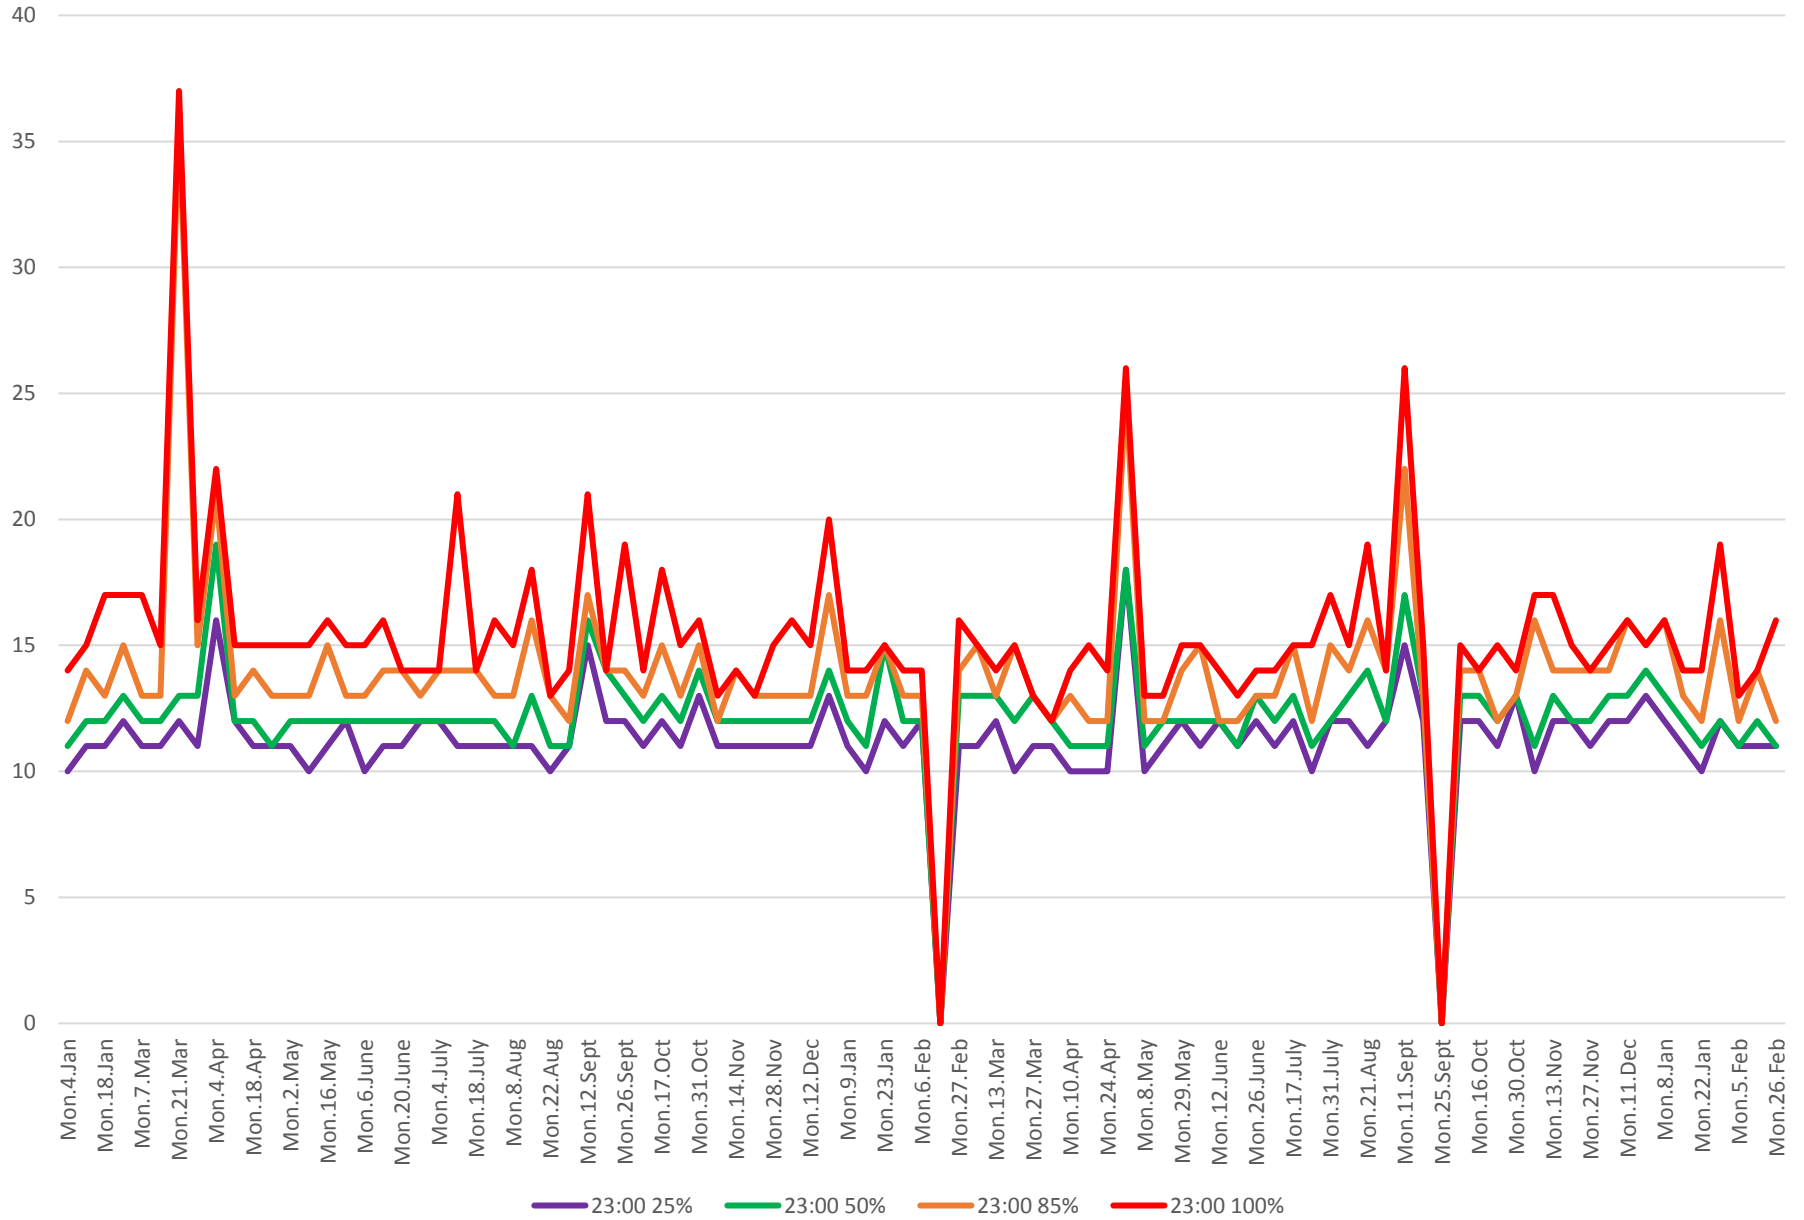

504 King Travel Times Bathurst to Jarvis Eastbound 2016 to 2018 11:00 pm to 12:00 mn Mondays

504 King Travel Times Bathurst to Jarvis Eastbound 2016 to 2018 11:00 pm to 12:00 mn Tuesdays

504 King Travel Times Bathurst to Jarvis Eastbound 2016 to 2018 11:00 pm to 12:00 mn Wednesdays

504 King Travel Times Bathurst to Jarvis Eastbound 2016 to 2018 11:00 pm to 12:00 mn Thursdays

504 King Travel Times Bathurst to Jarvis Eastbound 2016 to 2018 11:00 pm to 12:00 mn Fridays

504 King Travel Times Bathurst to Jarvis Eastbound 2016 to 2018 11:00 pm to 12:00 mn Saturdays

504 King Travel Times Bathurst to Jarvis Eastbound 2016 to 2018 11:00 pm to 12:00 mn Sundays