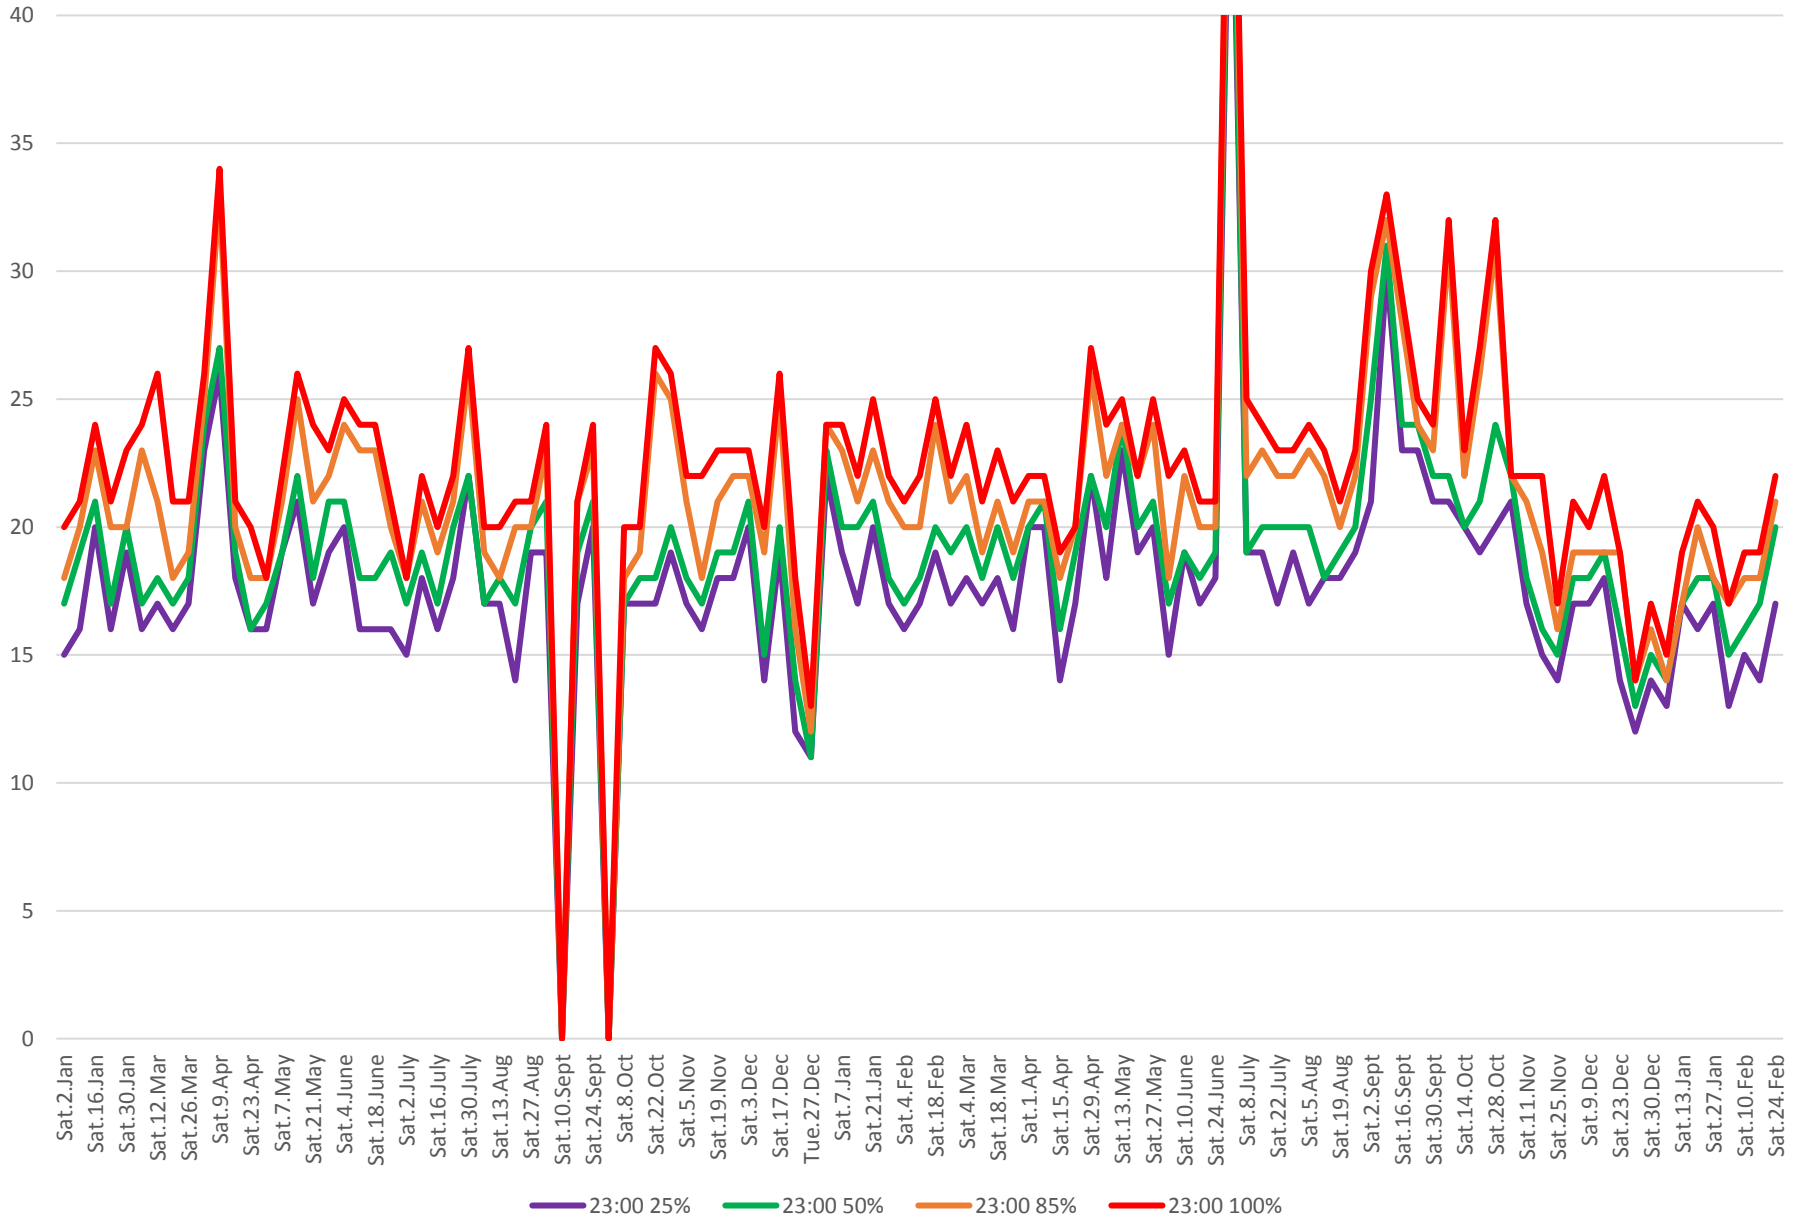

504 King Travel Times Bathurst to Jarvis Eastbound 2016 to 2018 11:00 pm to 12:00 mn Mondays

504 King Travel Times Bathurst to Jarvis Eastbound 2016 to 2018 11:00 pm to 12:00 mn Tuesdays

504 King Travel Times Bathurst to Jarvis Eastbound 2016 to 2018 11:00 pm to 12:00 mn Wednesdays

504 King Travel Times Bathurst to Jarvis Eastbound 2016 to 2018 11:00 pm to 12:00 mn Thursdays

504 King Travel Times Bathurst to Jarvis Eastbound 2016 to 2018 11:00 pm to 12:00 mn Fridays

504 King Travel Times Bathurst to Jarvis Eastbound 2016 to 2018 11:00 pm to 12:00 mn Saturdays

504 King Travel Times Bathurst to Jarvis Eastbound 2016 to 2018 11:00 pm to 12:00 mn Sundays