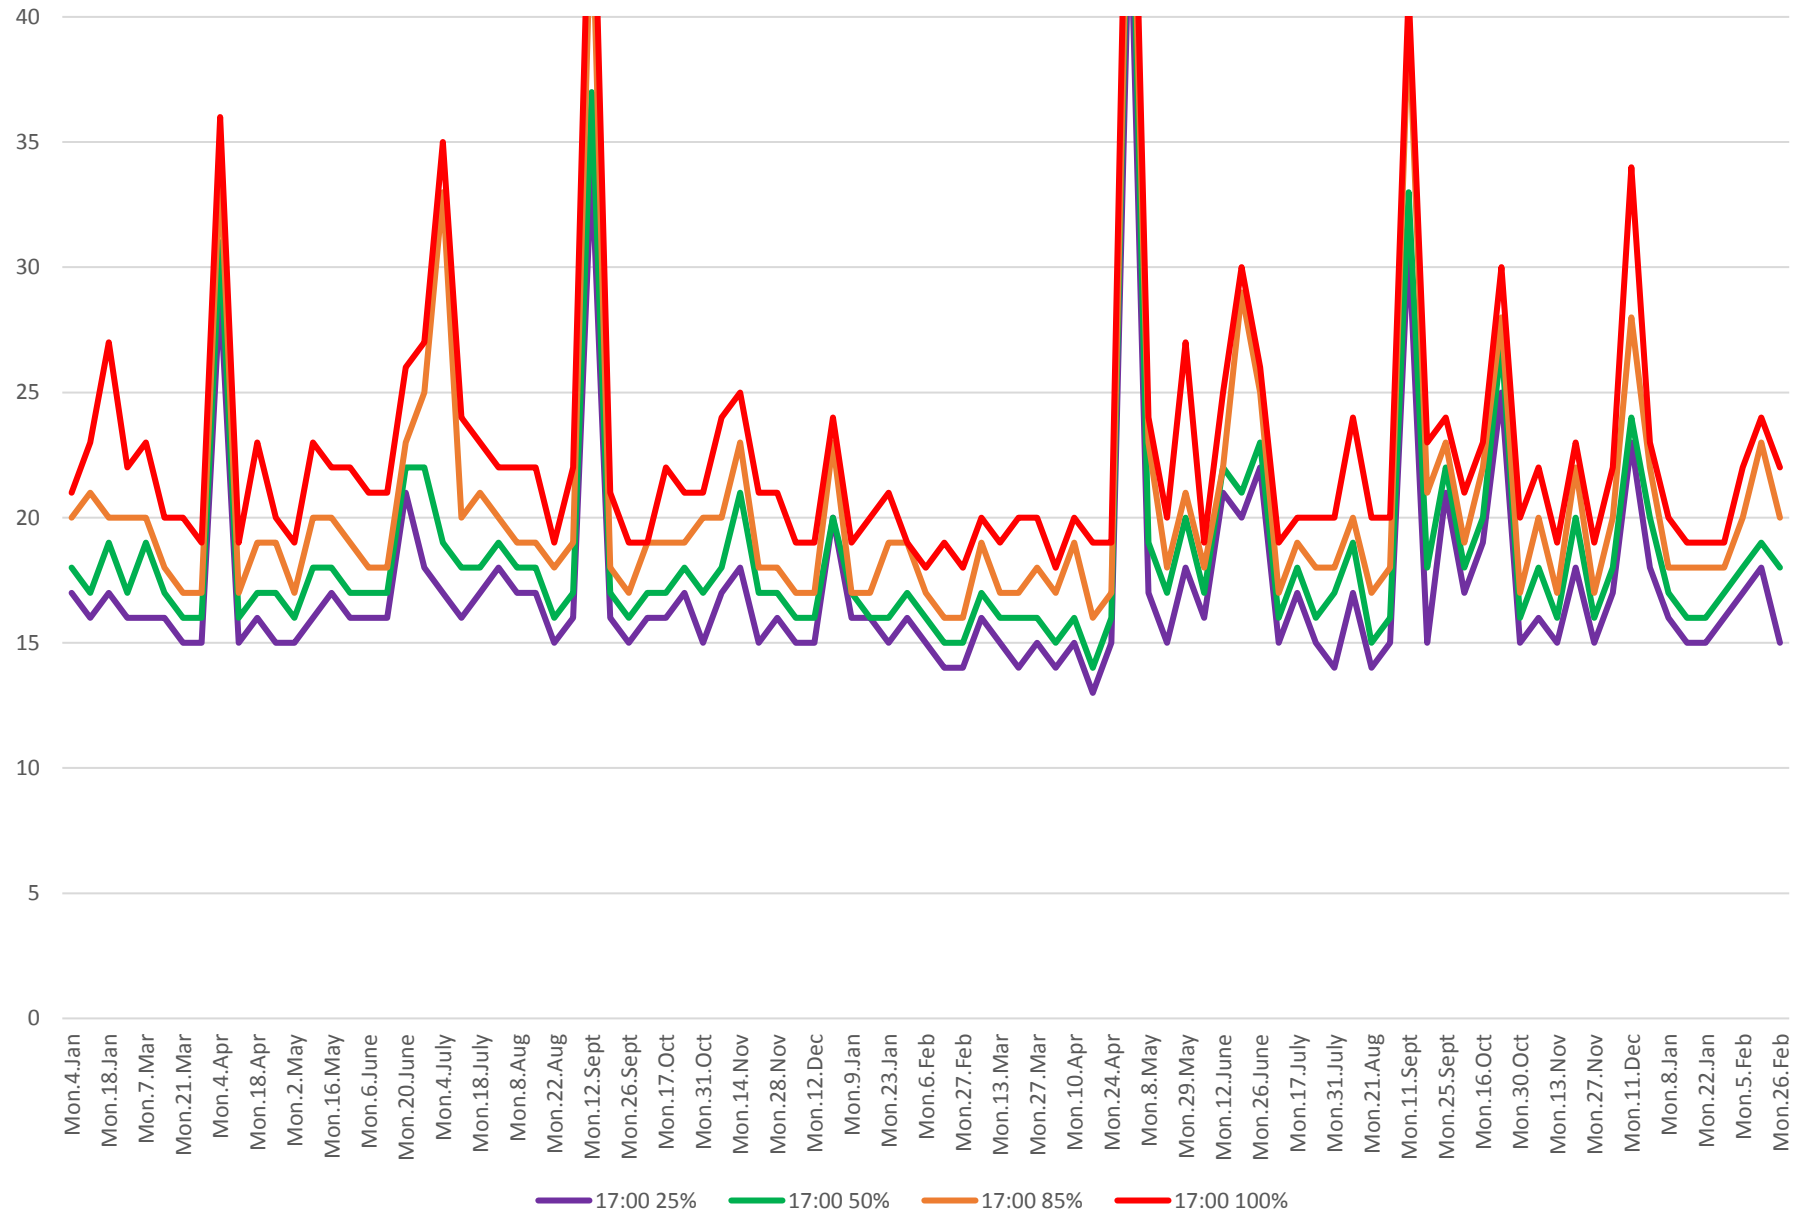

504 King Travel Times Bathurst to Jarvis Eastbound 2016 to 2018 5:00 to 6:00 pm Mondays

504 King Travel Times Bathurst to Jarvis Eastbound 2016 to 2018 5:00 to 6:00 pm Tuesdays

504 King Travel Times Bathurst to Jarvis Eastbound 2016 to 2018 5:00 to 6:00 pm Wednesdays

504 King Travel Times Bathurst to Jarvis Eastbound 2016 to 2018 5:00 to 6:00 pm Thursdays

504 King Travel Times Bathurst to Jarvis Eastbound 2016 to 2018 5:00 to 6:00 pm Fridays

504 King Travel Times Bathurst to Jarvis Eastbound 2016 to 2018 5:00 to 6:00 pm Saturdays

504 King Travel Times Bathurst to Jarvis Eastbound 2016 to 2018 5:00 to 6:00 pm Sundays