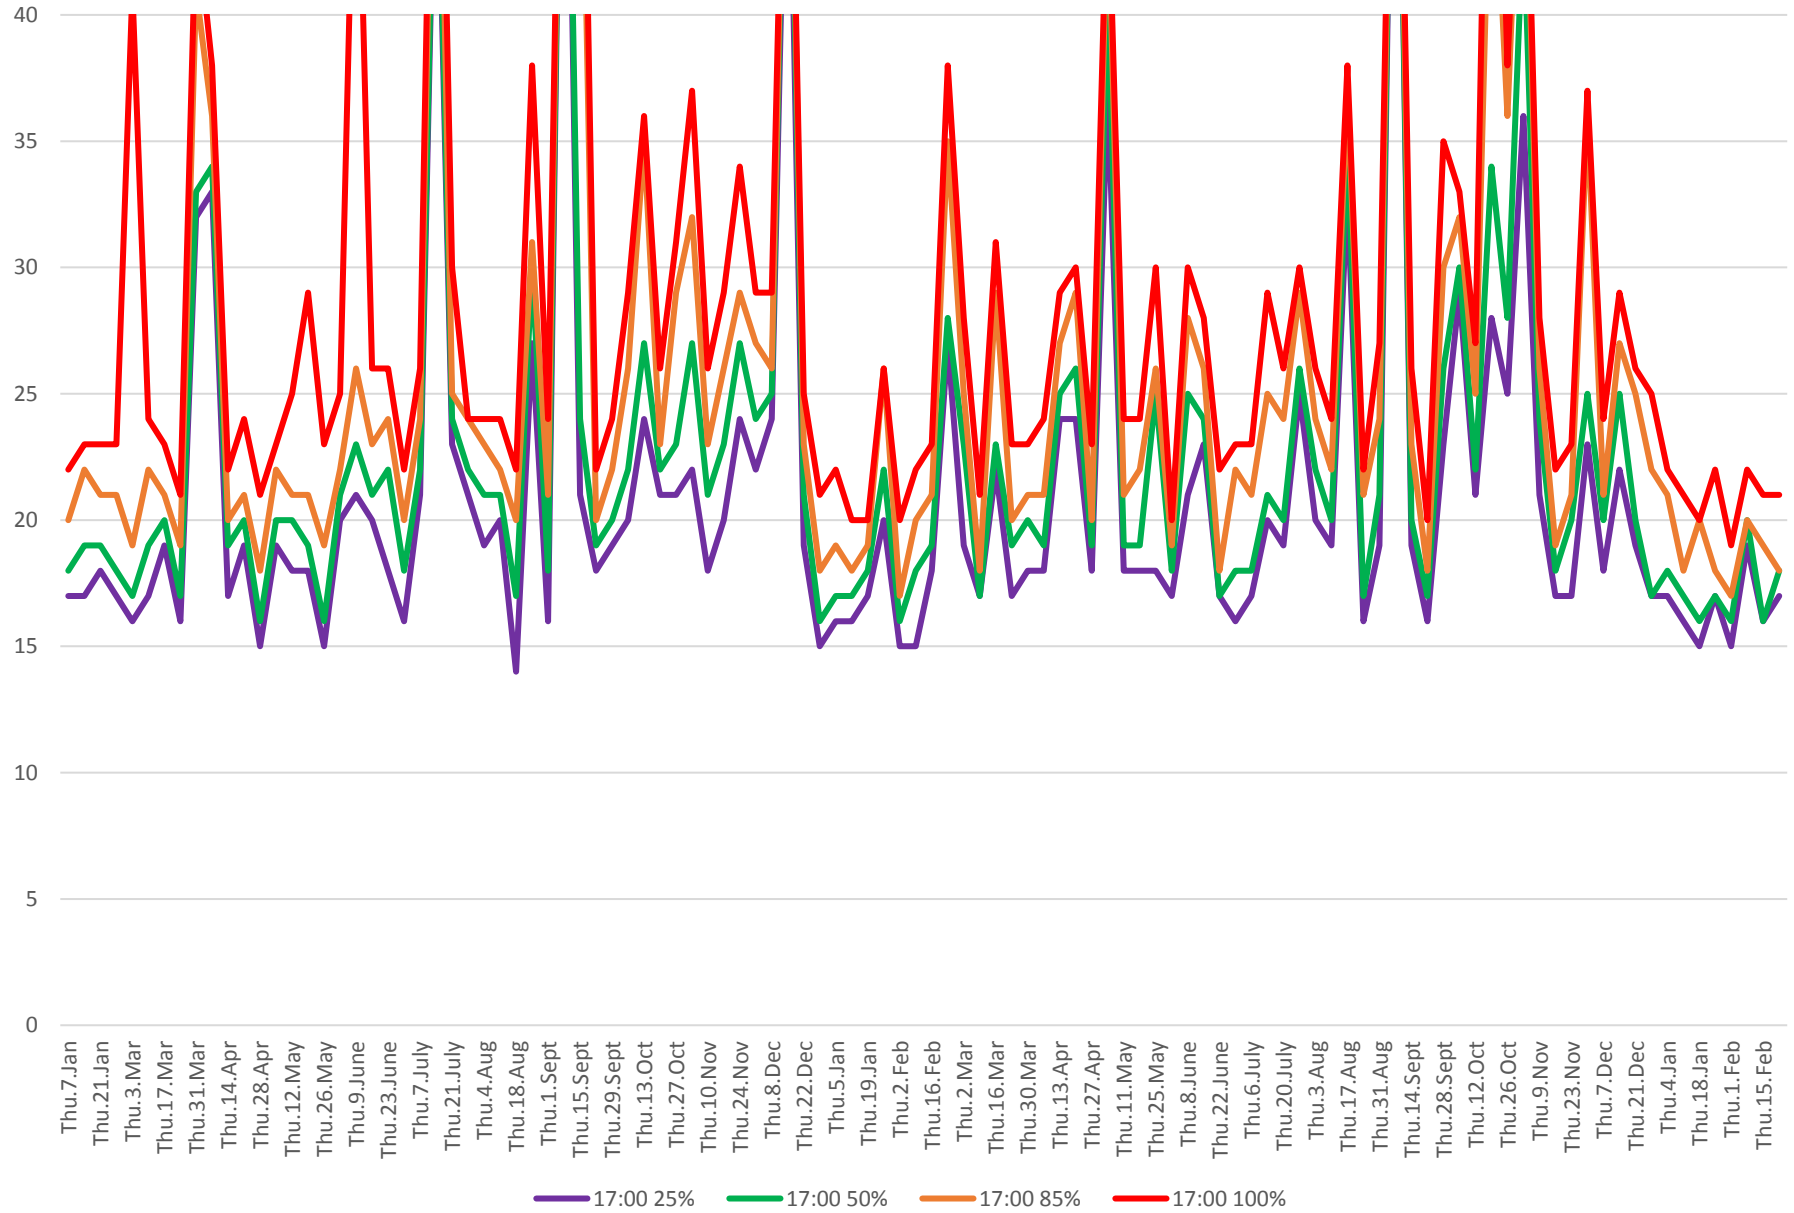

504 King Travel Times Bathurst to Jarvis Eastbound 2016 to 2018 5:00 to 6:00 pm Mondays

504 King Travel Times Bathurst to Jarvis Eastbound 2016 to 2018 5:00 to 6:00 pm Tuesdays

504 King Travel Times Bathurst to Jarvis Eastbound 2016 to 2018 5:00 to 6:00 pm Wednesdays

504 King Travel Times Bathurst to Jarvis Eastbound 2016 to 2018 5:00 to 6:00 pm Thursdays

504 King Travel Times Bathurst to Jarvis Eastbound 2016 to 2018 5:00 to 6:00 pm Fridays

504 King Travel Times Bathurst to Jarvis Eastbound 2016 to 2018 5:00 to 6:00 pm Saturdays

504 King Travel Times Bathurst to Jarvis Eastbound 2016 to 2018 5:00 to 6:00 pm Sundays