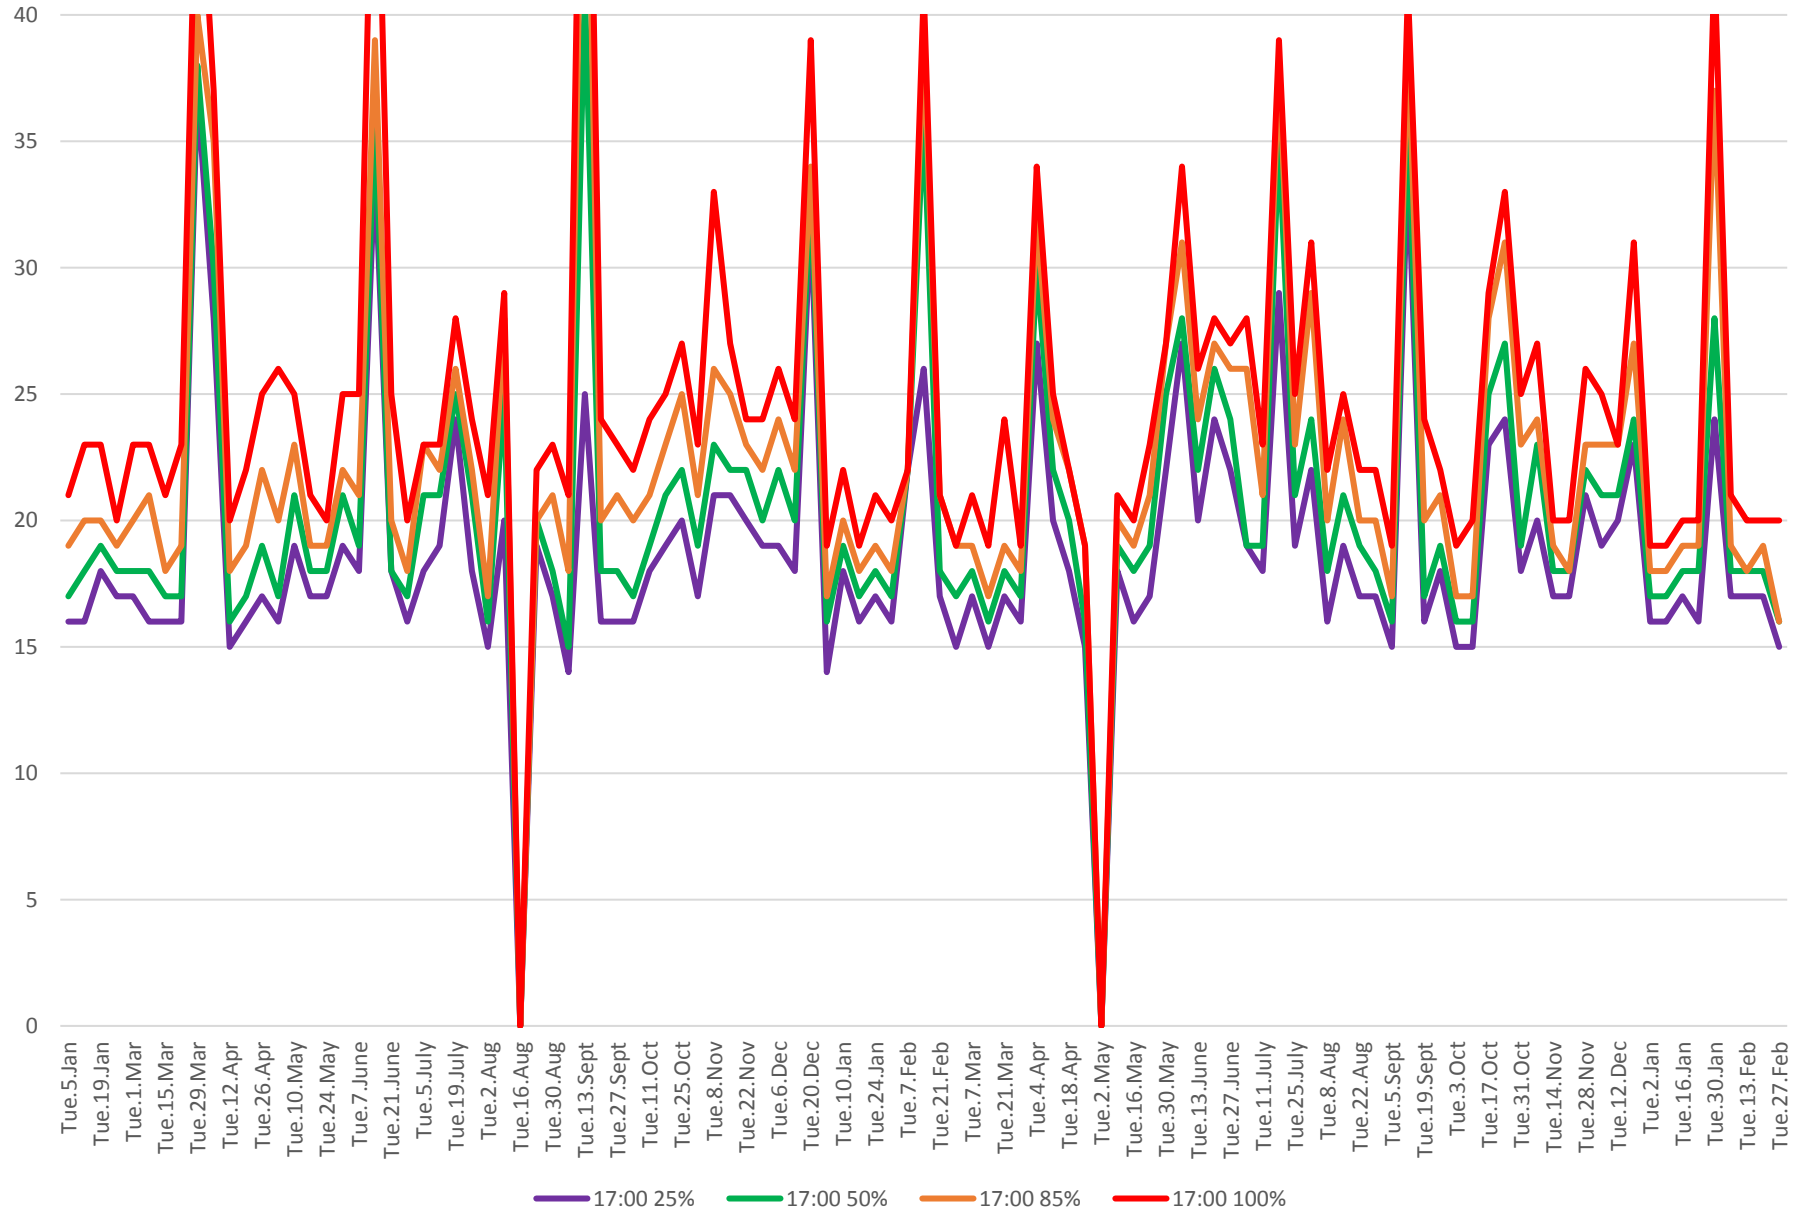

504 King Travel Times Bathurst to Jarvis Eastbound 2016 to 2018 5:00 to 6:00 pm Mondays

504 King Travel Times Bathurst to Jarvis Eastbound 2016 to 2018 5:00 to 6:00 pm Tuesdays

504 King Travel Times Bathurst to Jarvis Eastbound 2016 to 2018 5:00 to 6:00 pm Wednesdays

504 King Travel Times Bathurst to Jarvis Eastbound 2016 to 2018 5:00 to 6:00 pm Thursdays

504 King Travel Times Bathurst to Jarvis Eastbound 2016 to 2018 5:00 to 6:00 pm Fridays

504 King Travel Times Bathurst to Jarvis Eastbound 2016 to 2018 5:00 to 6:00 pm Saturdays

504 King Travel Times Bathurst to Jarvis Eastbound 2016 to 2018 5:00 to 6:00 pm Sundays