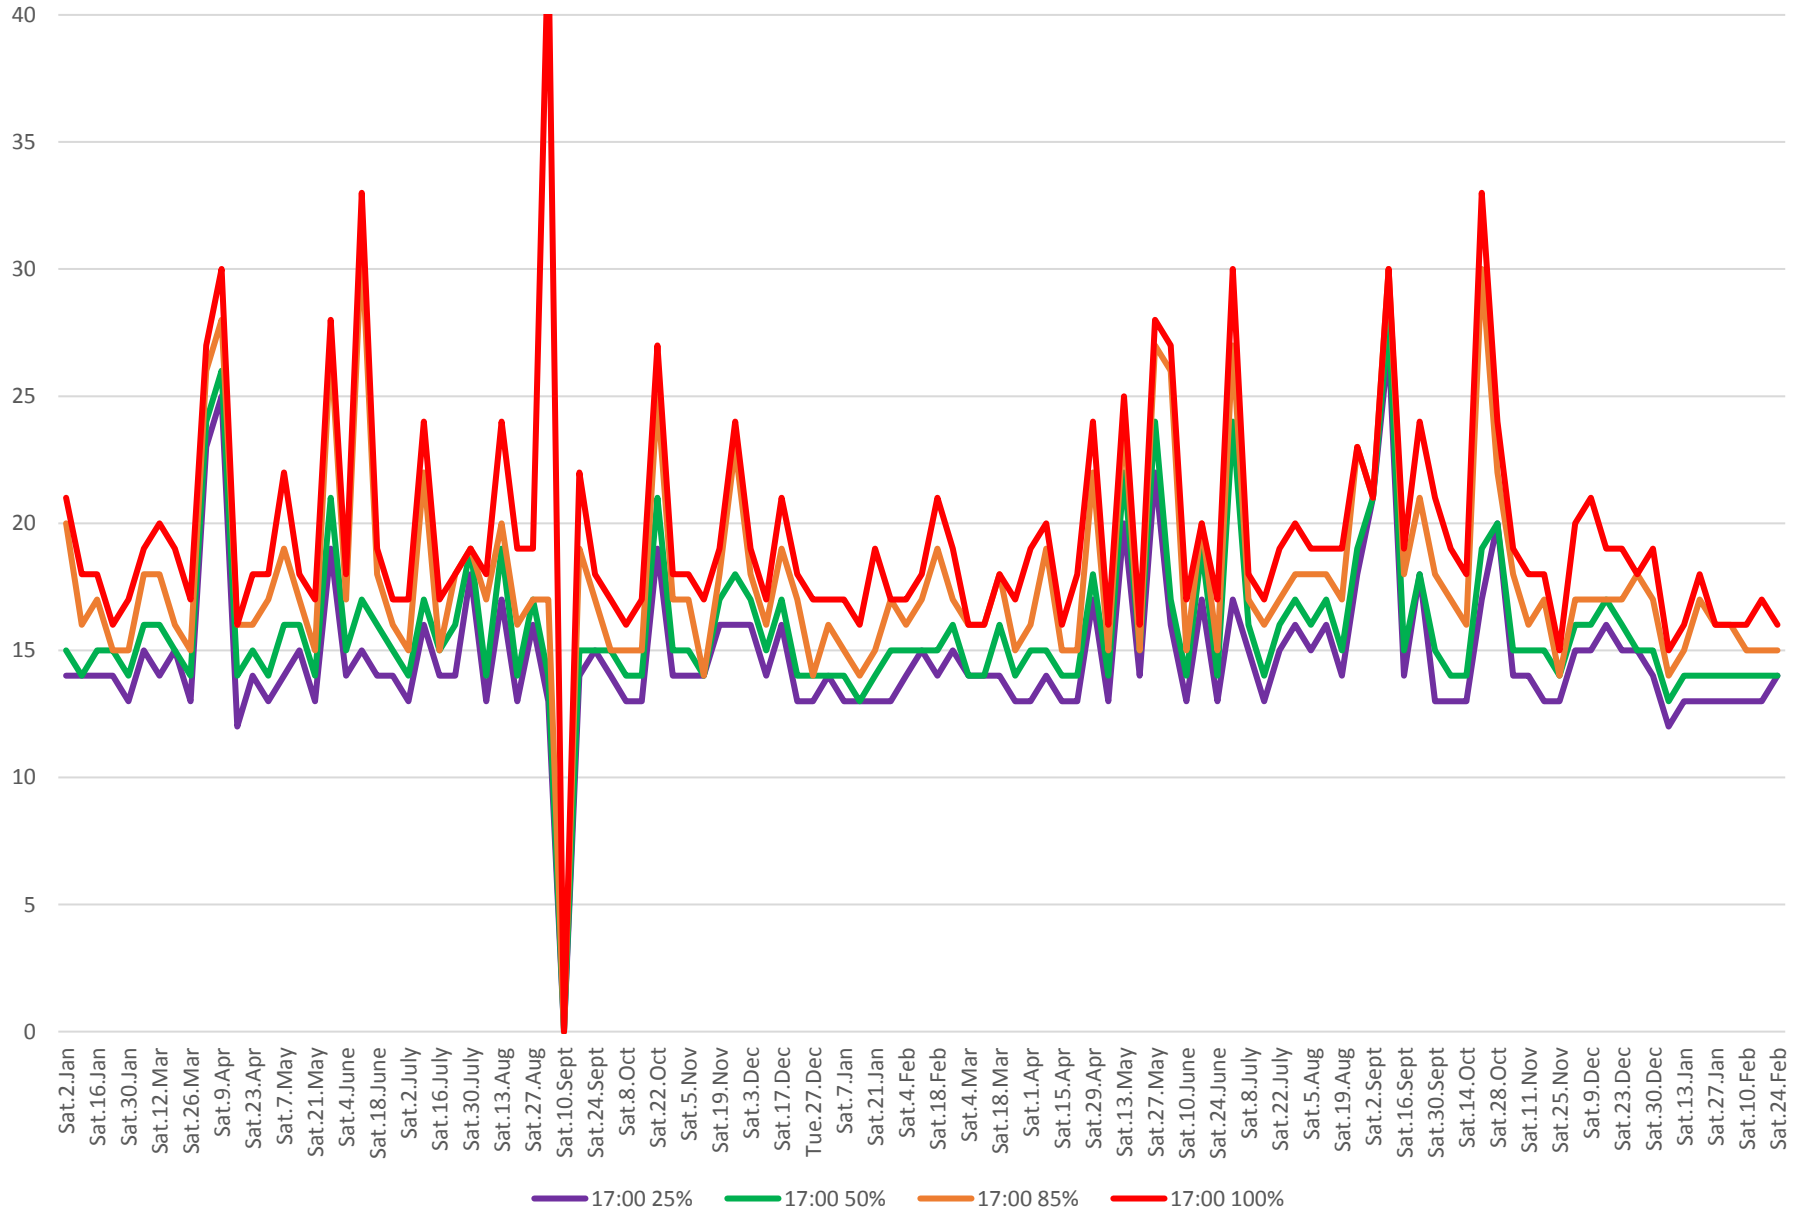

504 King Travel Times Bathurst to Jarvis Eastbound 2016 to 2018 5:00 to 6:00 pm Mondays

504 King Travel Times Bathurst to Jarvis Eastbound 2016 to 2018 5:00 to 6:00 pm Tuesdays

504 King Travel Times Bathurst to Jarvis Eastbound 2016 to 2018 5:00 to 6:00 pm Wednesdays

504 King Travel Times Bathurst to Jarvis Eastbound 2016 to 2018 5:00 to 6:00 pm Thursdays

504 King Travel Times Bathurst to Jarvis Eastbound 2016 to 2018 5:00 to 6:00 pm Fridays

504 King Travel Times Bathurst to Jarvis Eastbound 2016 to 2018 5:00 to 6:00 pm Saturdays

504 King Travel Times Bathurst to Jarvis Eastbound 2016 to 2018 5:00 to 6:00 pm Sundays