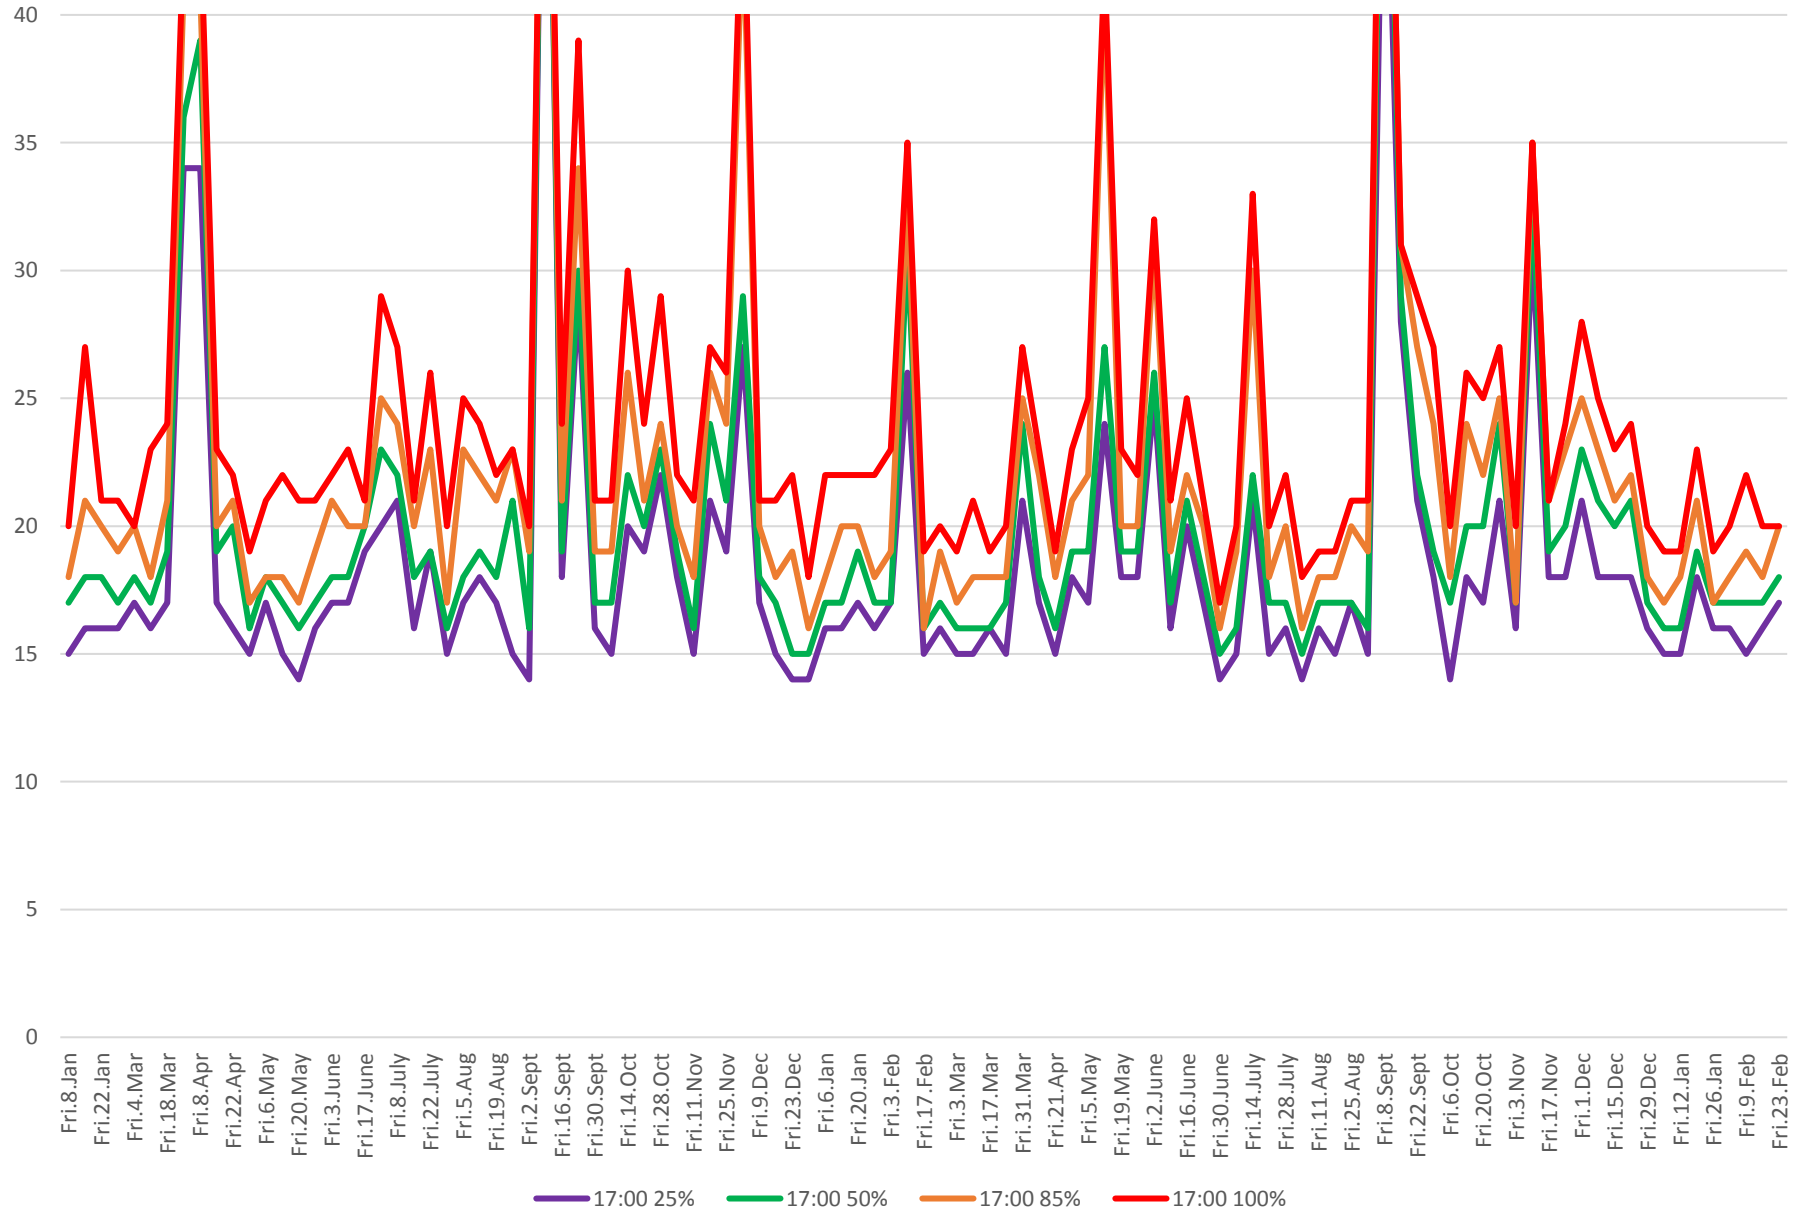

504 King Travel Times Bathurst to Jarvis Eastbound 2016 to 2018 5:00 to 6:00 pm Mondays

504 King Travel Times Bathurst to Jarvis Eastbound 2016 to 2018 5:00 to 6:00 pm Tuesdays

504 King Travel Times Bathurst to Jarvis Eastbound 2016 to 2018 5:00 to 6:00 pm Wednesdays

504 King Travel Times Bathurst to Jarvis Eastbound 2016 to 2018 5:00 to 6:00 pm Thursdays

504 King Travel Times Bathurst to Jarvis Eastbound 2016 to 2018 5:00 to 6:00 pm Fridays

504 King Travel Times Bathurst to Jarvis Eastbound 2016 to 2018 5:00 to 6:00 pm Saturdays

504 King Travel Times Bathurst to Jarvis Eastbound 2016 to 2018 5:00 to 6:00 pm Sundays