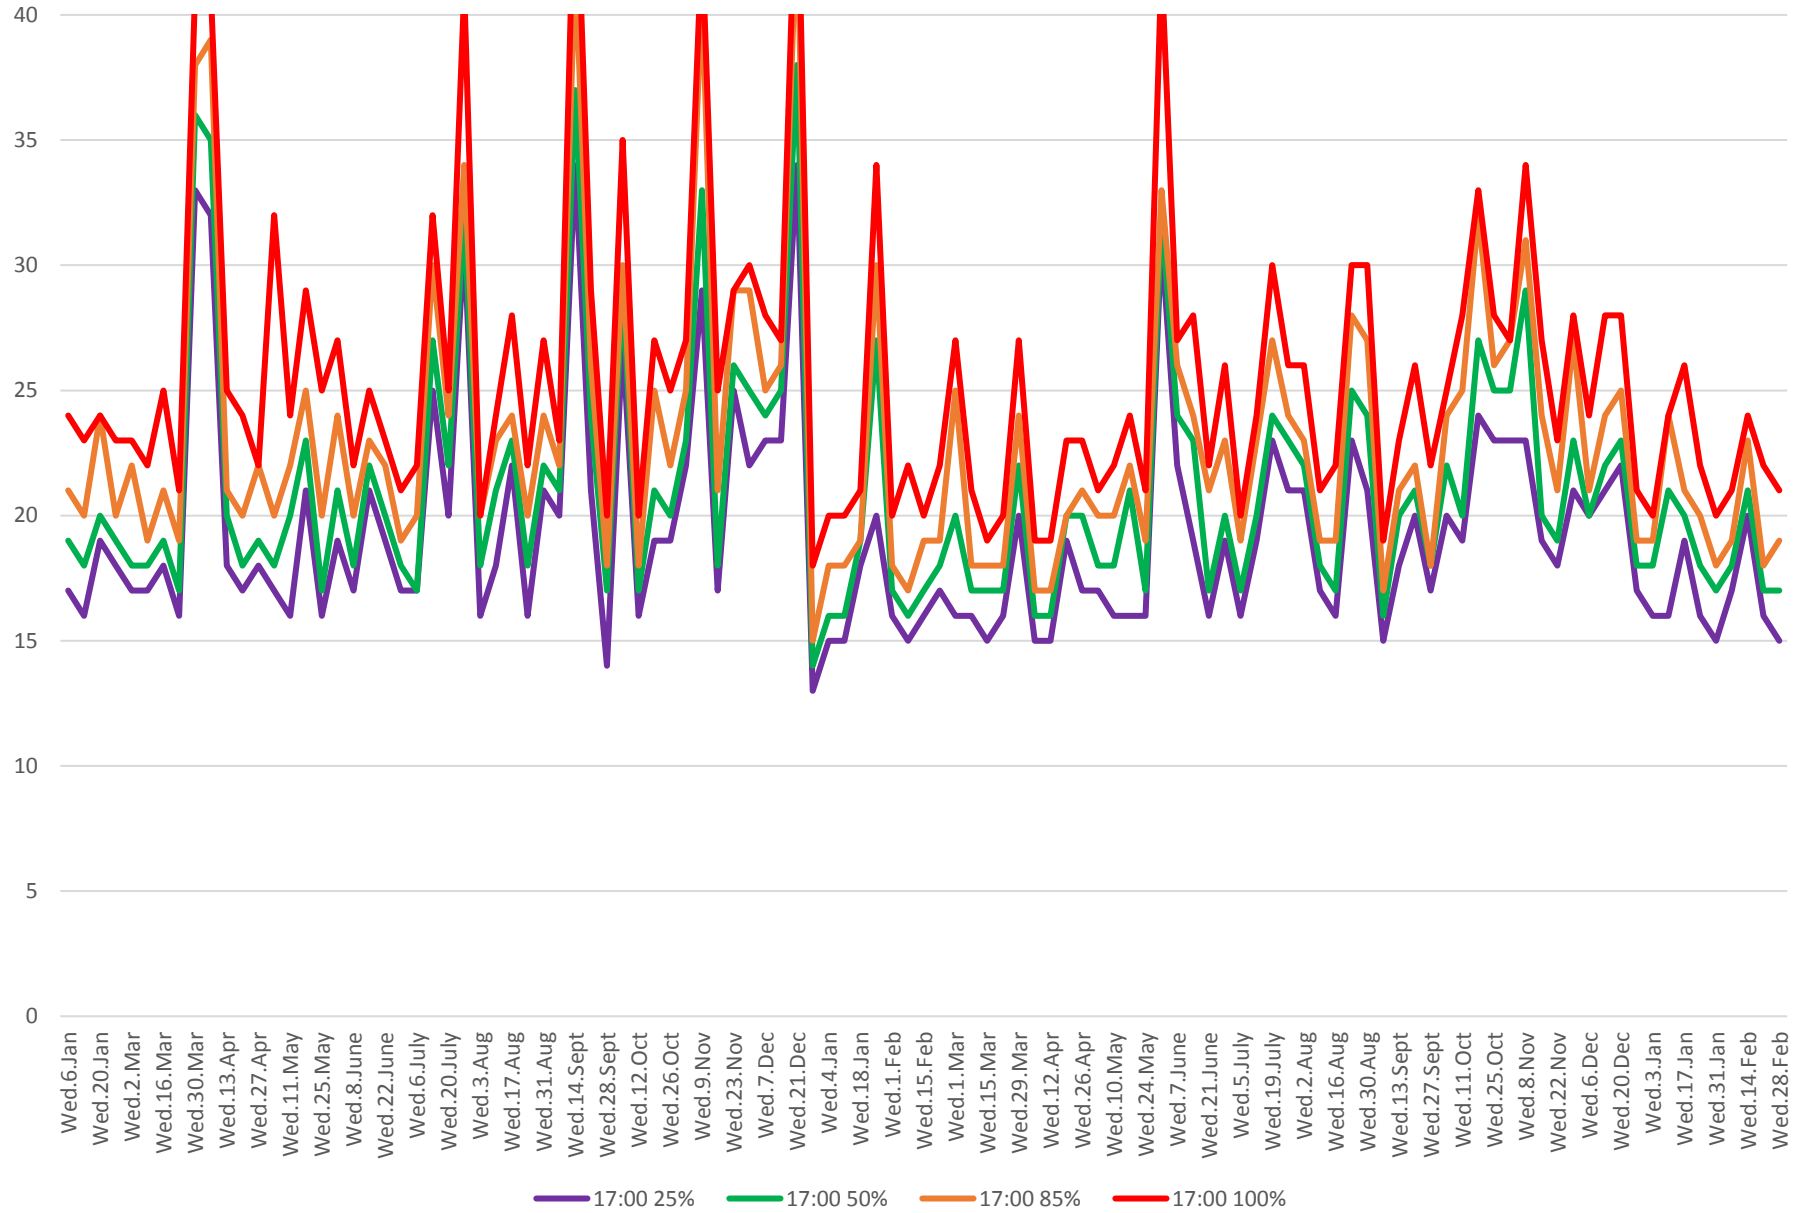

504 King Travel Times Bathurst to Jarvis Eastbound 2016 to 2018 5:00 to 6:00 pm Mondays

504 King Travel Times Bathurst to Jarvis Eastbound 2016 to 2018 5:00 to 6:00 pm Tuesdays

504 King Travel Times Bathurst to Jarvis Eastbound 2016 to 2018 5:00 to 6:00 pm Wednesdays

504 King Travel Times Bathurst to Jarvis Eastbound 2016 to 2018 5:00 to 6:00 pm Thursdays

504 King Travel Times Bathurst to Jarvis Eastbound 2016 to 2018 5:00 to 6:00 pm Fridays

504 King Travel Times Bathurst to Jarvis Eastbound 2016 to 2018 5:00 to 6:00 pm Saturdays

504 King Travel Times Bathurst to Jarvis Eastbound 2016 to 2018 5:00 to 6:00 pm Sundays