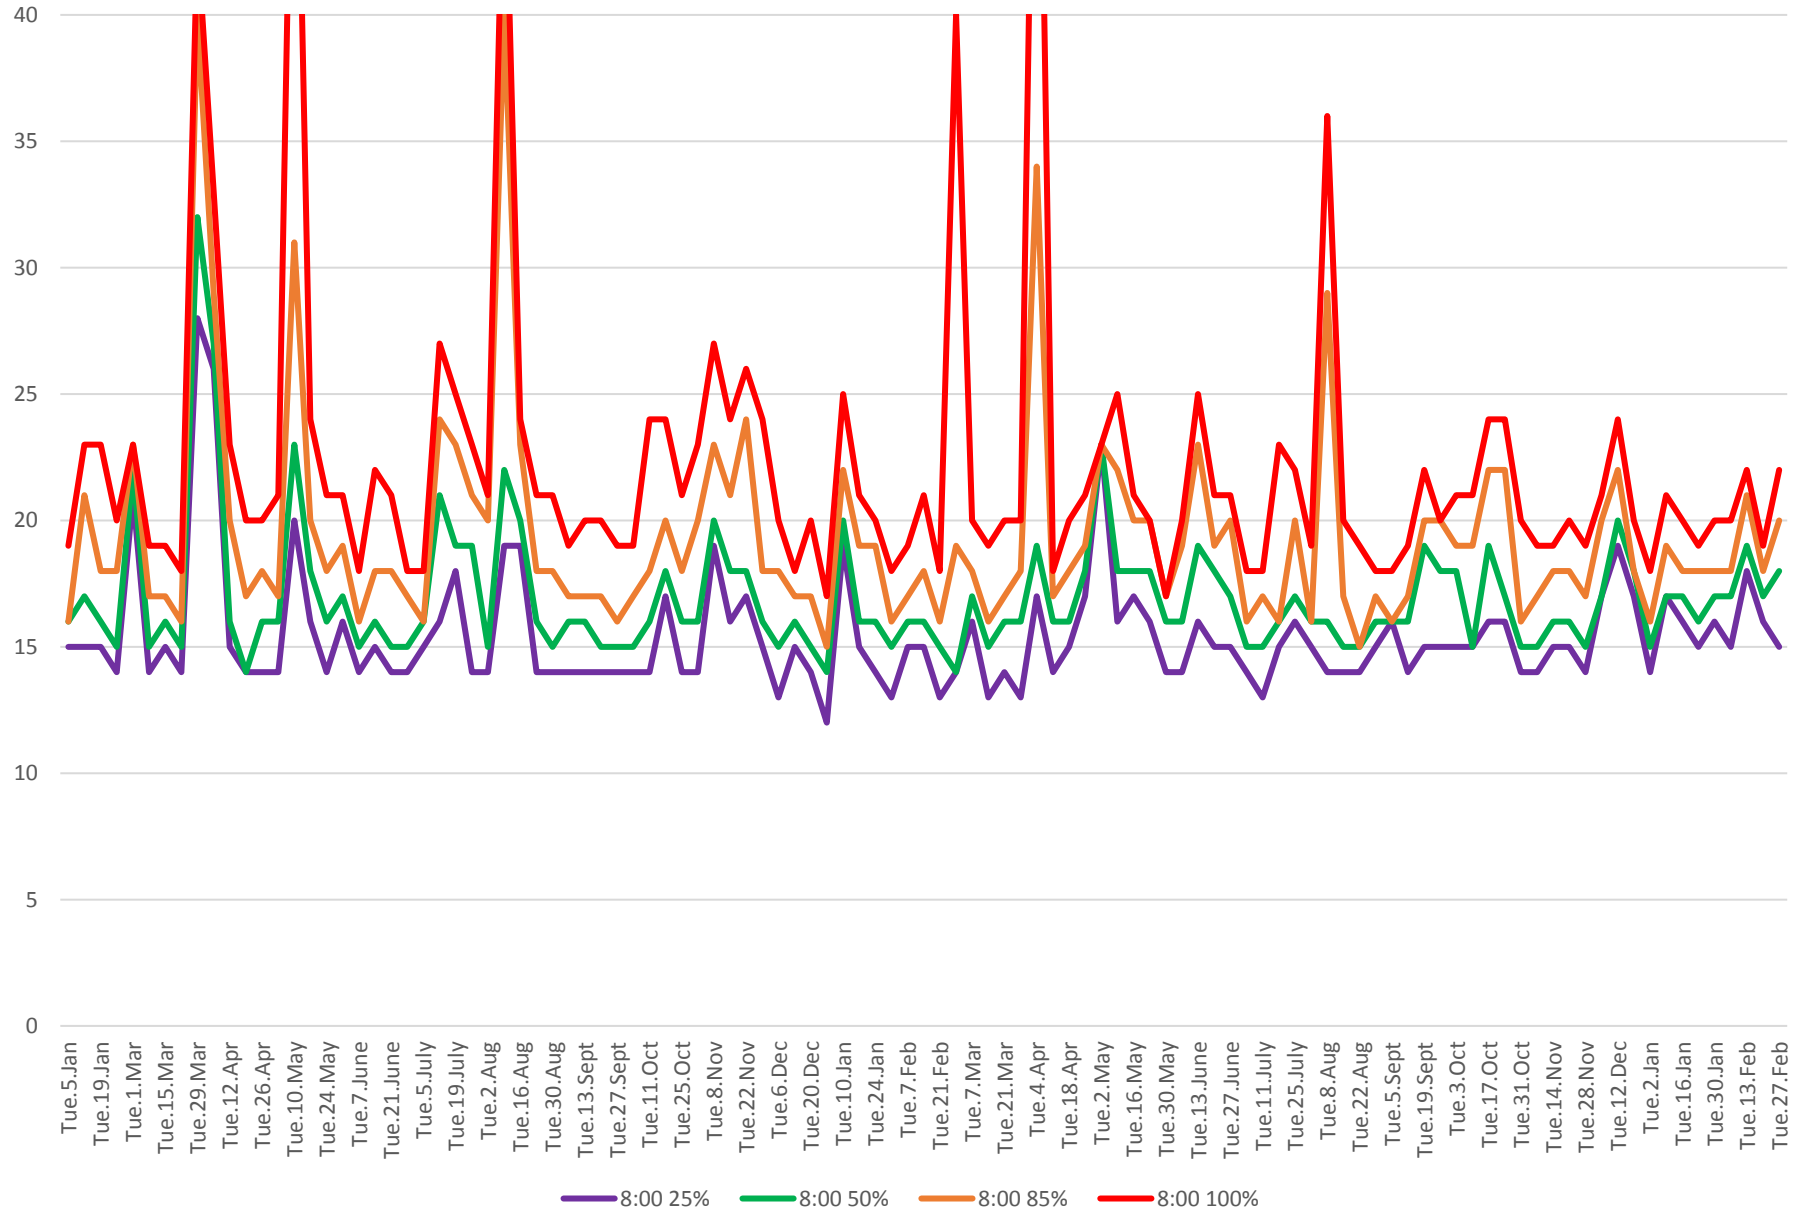

504 King Travel Times Bathurst to Jarvis Eastbound 2016 to 2018 8:00 to 9:00 am Mondays

504 King Travel Times Bathurst to Jarvis Eastbound 2016 to 2018 8:00 to 9:00 am Tuesdays

504 King Travel Times Bathurst to Jarvis Eastbound 2016 to 2018 8:00 to 9:00 am Wednesdays

504 King Travel Times Bathurst to Jarvis Eastbound 2016 to 2018 8:00 to 9:00 am Thursdays

504 King Travel Times Bathurst to Jarvis Eastbound 2016 to 2018 8:00 to 9:00 am Fridays

504 King Travel Times Bathurst to Jarvis Eastbound 2016 to 2018 8:00 to 9:00 am Saturdays

504 King Travel Times Bathurst to Jarvis Eastbound 2016 to 2018 8:00 to 9:00 am Sundays