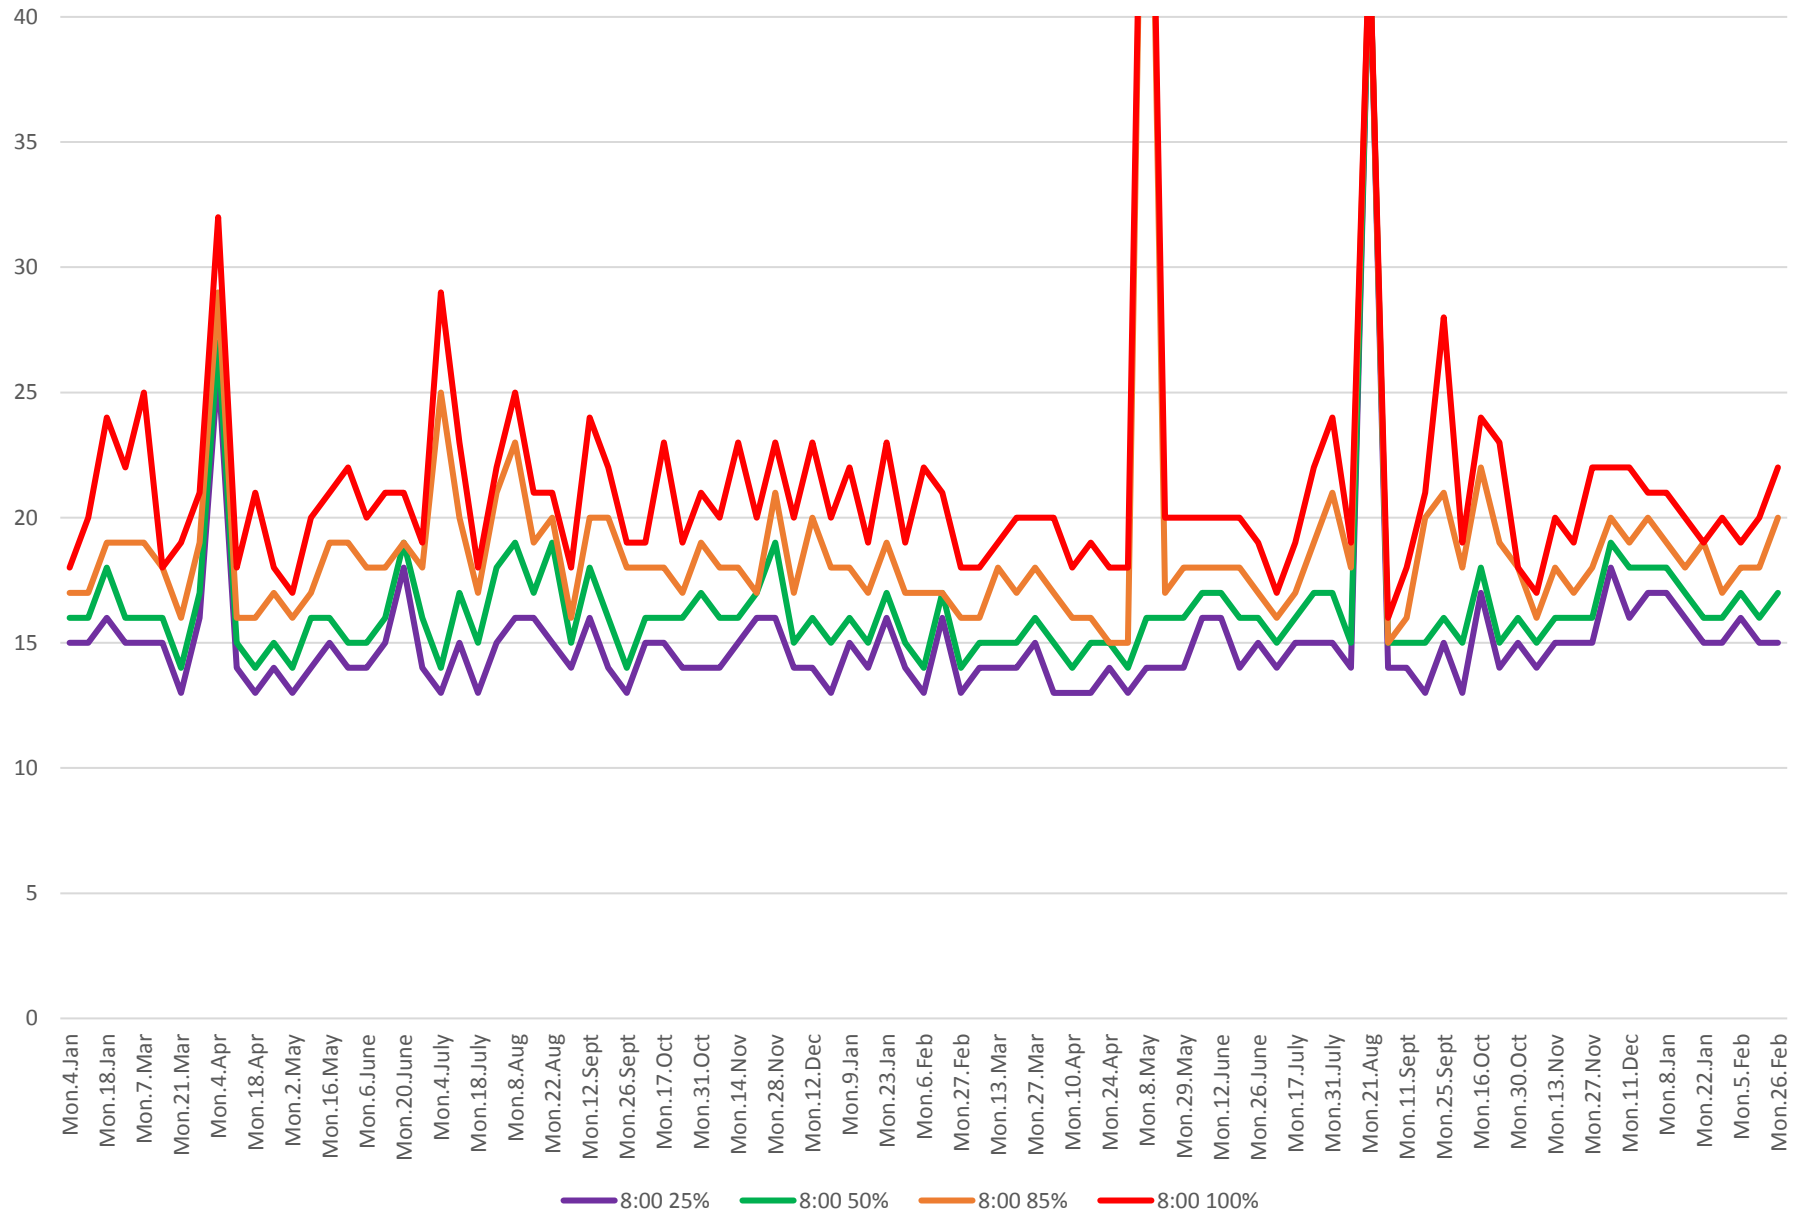

504 King Travel Times Bathurst to Jarvis Eastbound 2016 to 2018 8:00 to 9:00 am Mondays

504 King Travel Times Bathurst to Jarvis Eastbound 2016 to 2018 8:00 to 9:00 am Tuesdays

504 King Travel Times Bathurst to Jarvis Eastbound 2016 to 2018 8:00 to 9:00 am Wednesdays

504 King Travel Times Bathurst to Jarvis Eastbound 2016 to 2018 8:00 to 9:00 am Thursdays

504 King Travel Times Bathurst to Jarvis Eastbound 2016 to 2018 8:00 to 9:00 am Fridays

504 King Travel Times Bathurst to Jarvis Eastbound 2016 to 2018 8:00 to 9:00 am Saturdays

504 King Travel Times Bathurst to Jarvis Eastbound 2016 to 2018 8:00 to 9:00 am Sundays