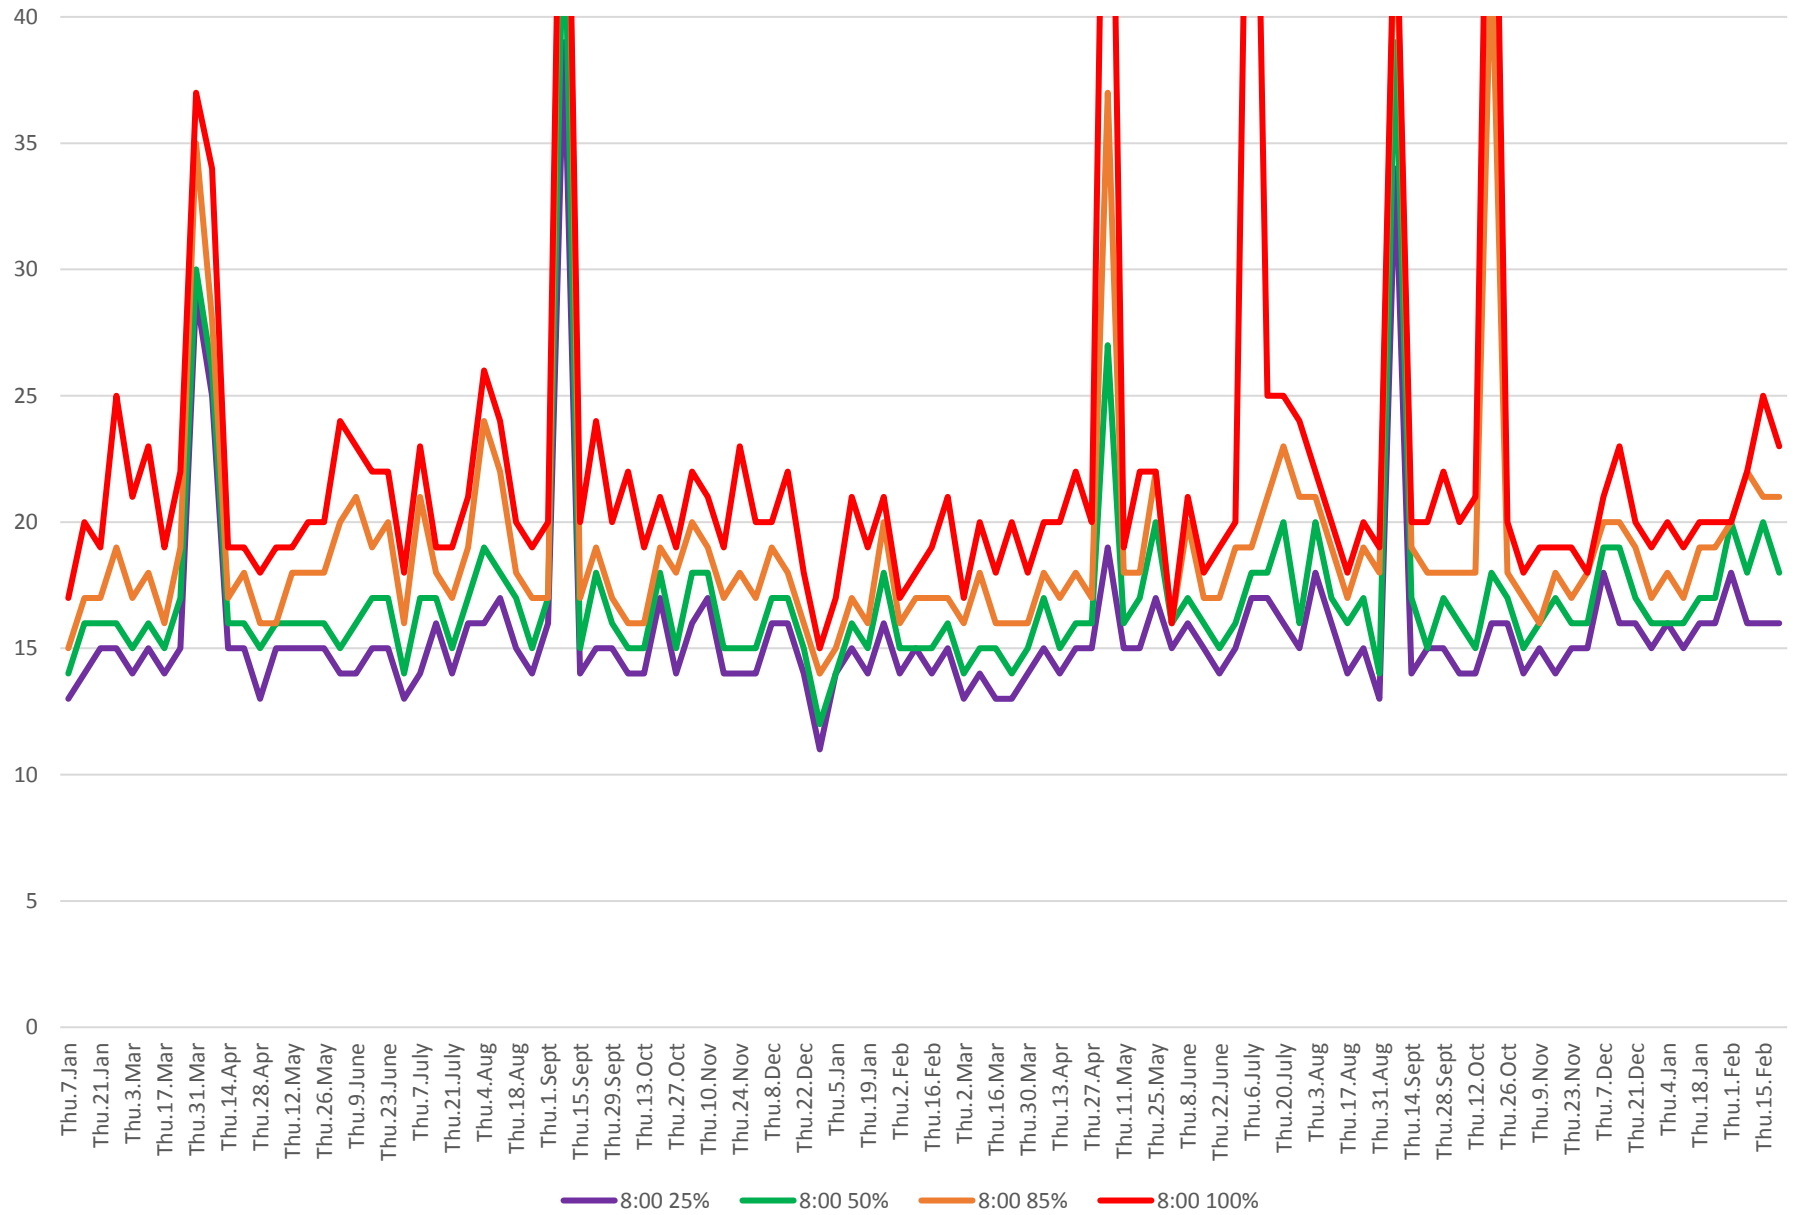

504 King Travel Times Bathurst to Jarvis Eastbound 2016 to 2018 8:00 to 9:00 am Mondays

504 King Travel Times Bathurst to Jarvis Eastbound 2016 to 2018 8:00 to 9:00 am Tuesdays

504 King Travel Times Bathurst to Jarvis Eastbound 2016 to 2018 8:00 to 9:00 am Wednesdays

504 King Travel Times Bathurst to Jarvis Eastbound 2016 to 2018 8:00 to 9:00 am Thursdays

504 King Travel Times Bathurst to Jarvis Eastbound 2016 to 2018 8:00 to 9:00 am Fridays

504 King Travel Times Bathurst to Jarvis Eastbound 2016 to 2018 8:00 to 9:00 am Saturdays

504 King Travel Times Bathurst to Jarvis Eastbound 2016 to 2018 8:00 to 9:00 am Sundays