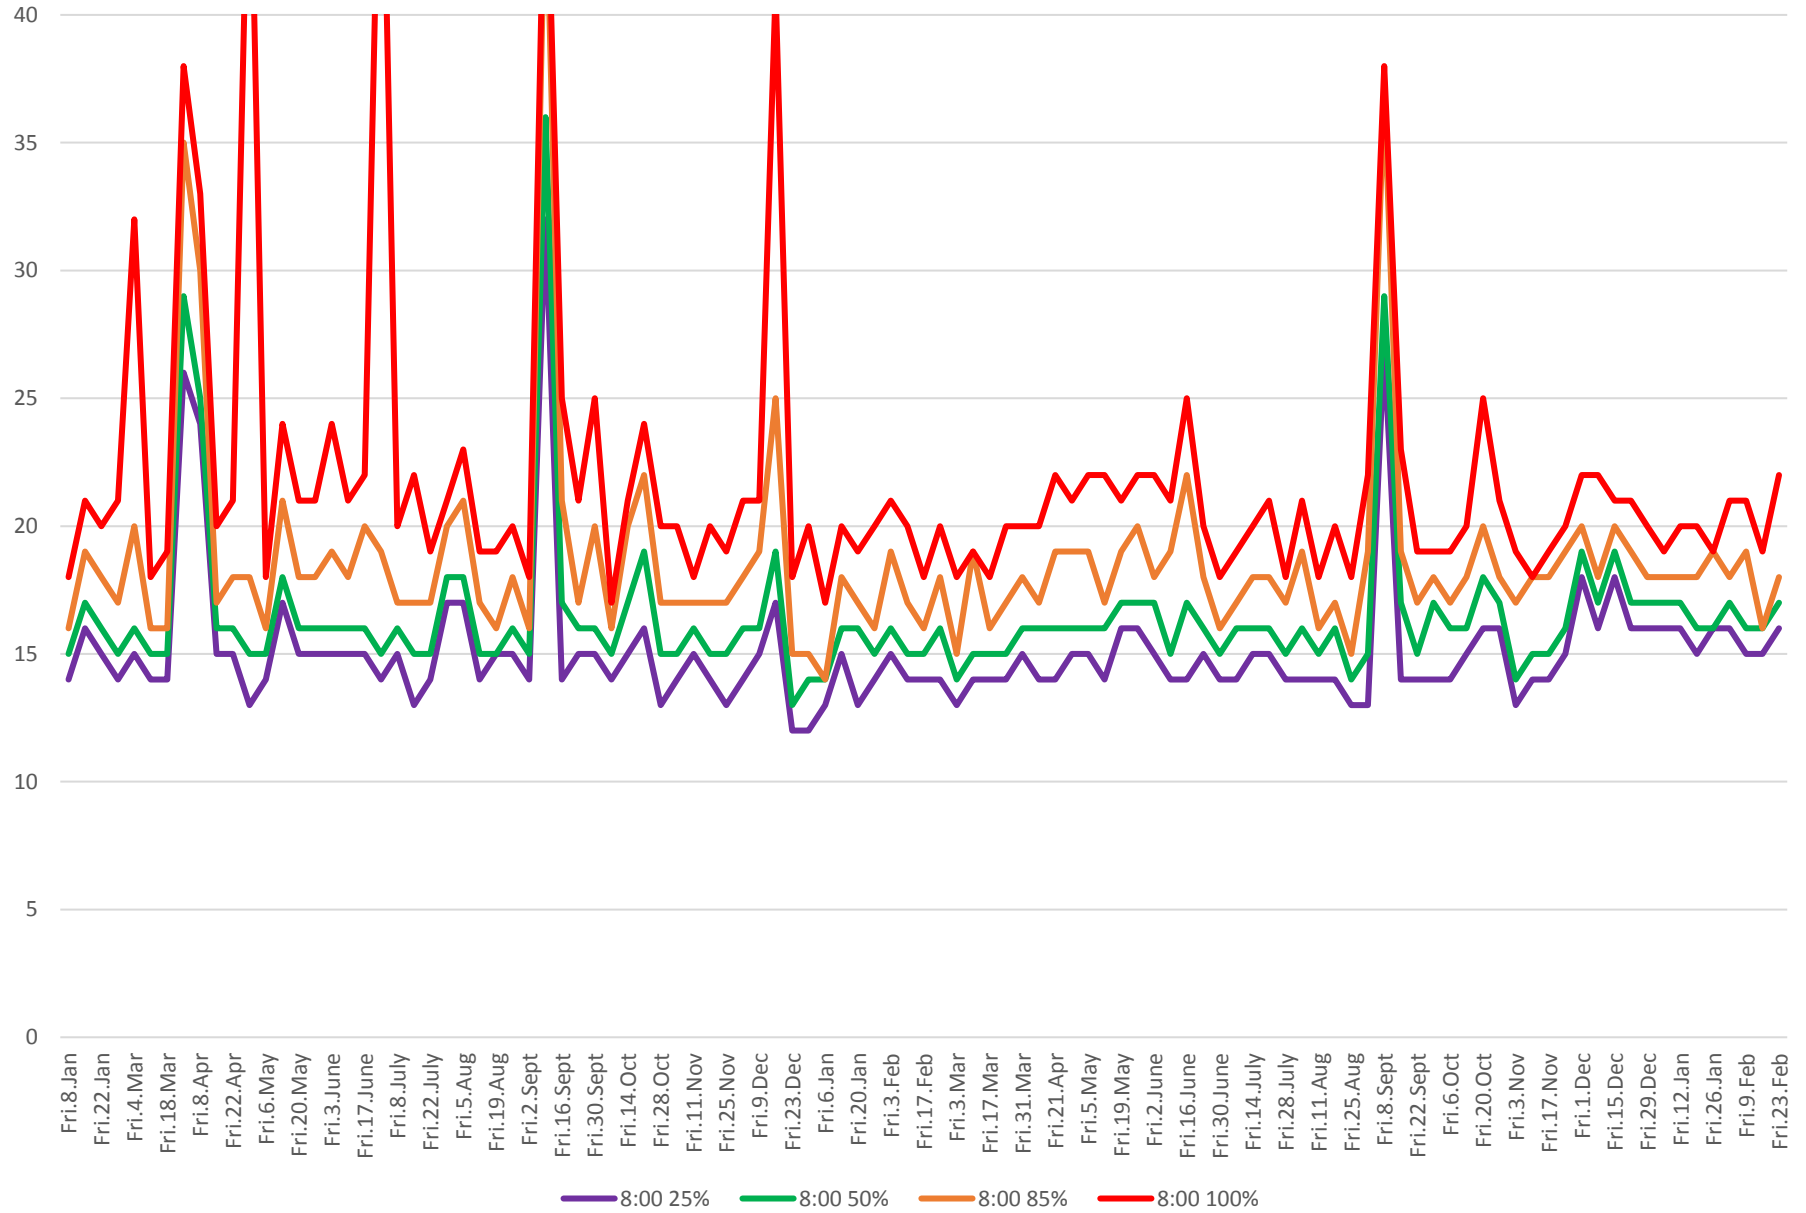

504 King Travel Times Bathurst to Jarvis Eastbound 2016 to 2018 8:00 to 9:00 am Mondays

504 King Travel Times Bathurst to Jarvis Eastbound 2016 to 2018 8:00 to 9:00 am Tuesdays

504 King Travel Times Bathurst to Jarvis Eastbound 2016 to 2018 8:00 to 9:00 am Wednesdays

504 King Travel Times Bathurst to Jarvis Eastbound 2016 to 2018 8:00 to 9:00 am Thursdays

504 King Travel Times Bathurst to Jarvis Eastbound 2016 to 2018 8:00 to 9:00 am Fridays

504 King Travel Times Bathurst to Jarvis Eastbound 2016 to 2018 8:00 to 9:00 am Saturdays

504 King Travel Times Bathurst to Jarvis Eastbound 2016 to 2018 8:00 to 9:00 am Sundays