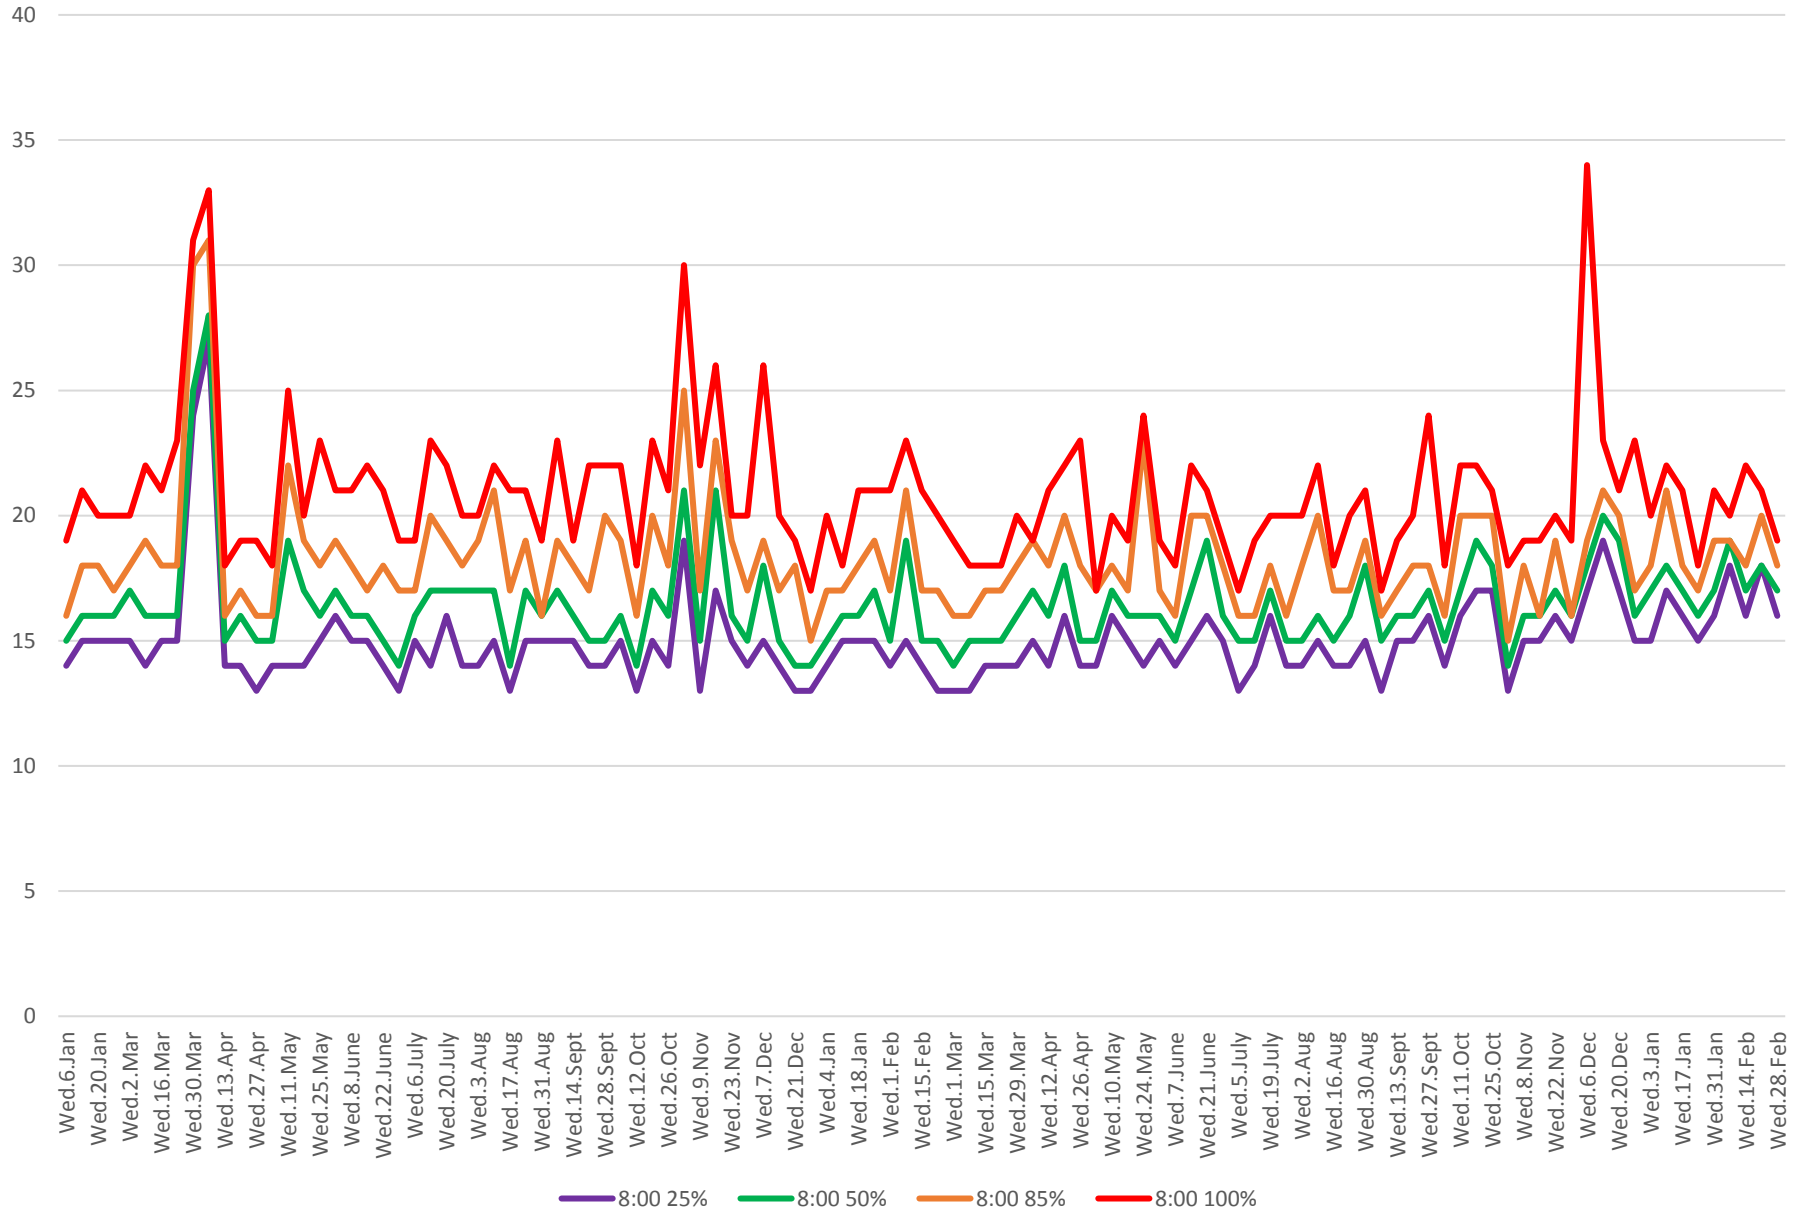

504 King Travel Times Bathurst to Jarvis Eastbound 2016 to 2018 8:00 to 9:00 am Mondays

504 King Travel Times Bathurst to Jarvis Eastbound 2016 to 2018 8:00 to 9:00 am Tuesdays

504 King Travel Times Bathurst to Jarvis Eastbound 2016 to 2018 8:00 to 9:00 am Wednesdays

504 King Travel Times Bathurst to Jarvis Eastbound 2016 to 2018 8:00 to 9:00 am Thursdays

504 King Travel Times Bathurst to Jarvis Eastbound 2016 to 2018 8:00 to 9:00 am Fridays

504 King Travel Times Bathurst to Jarvis Eastbound 2016 to 2018 8:00 to 9:00 am Saturdays

504 King Travel Times Bathurst to Jarvis Eastbound 2016 to 2018 8:00 to 9:00 am Sundays