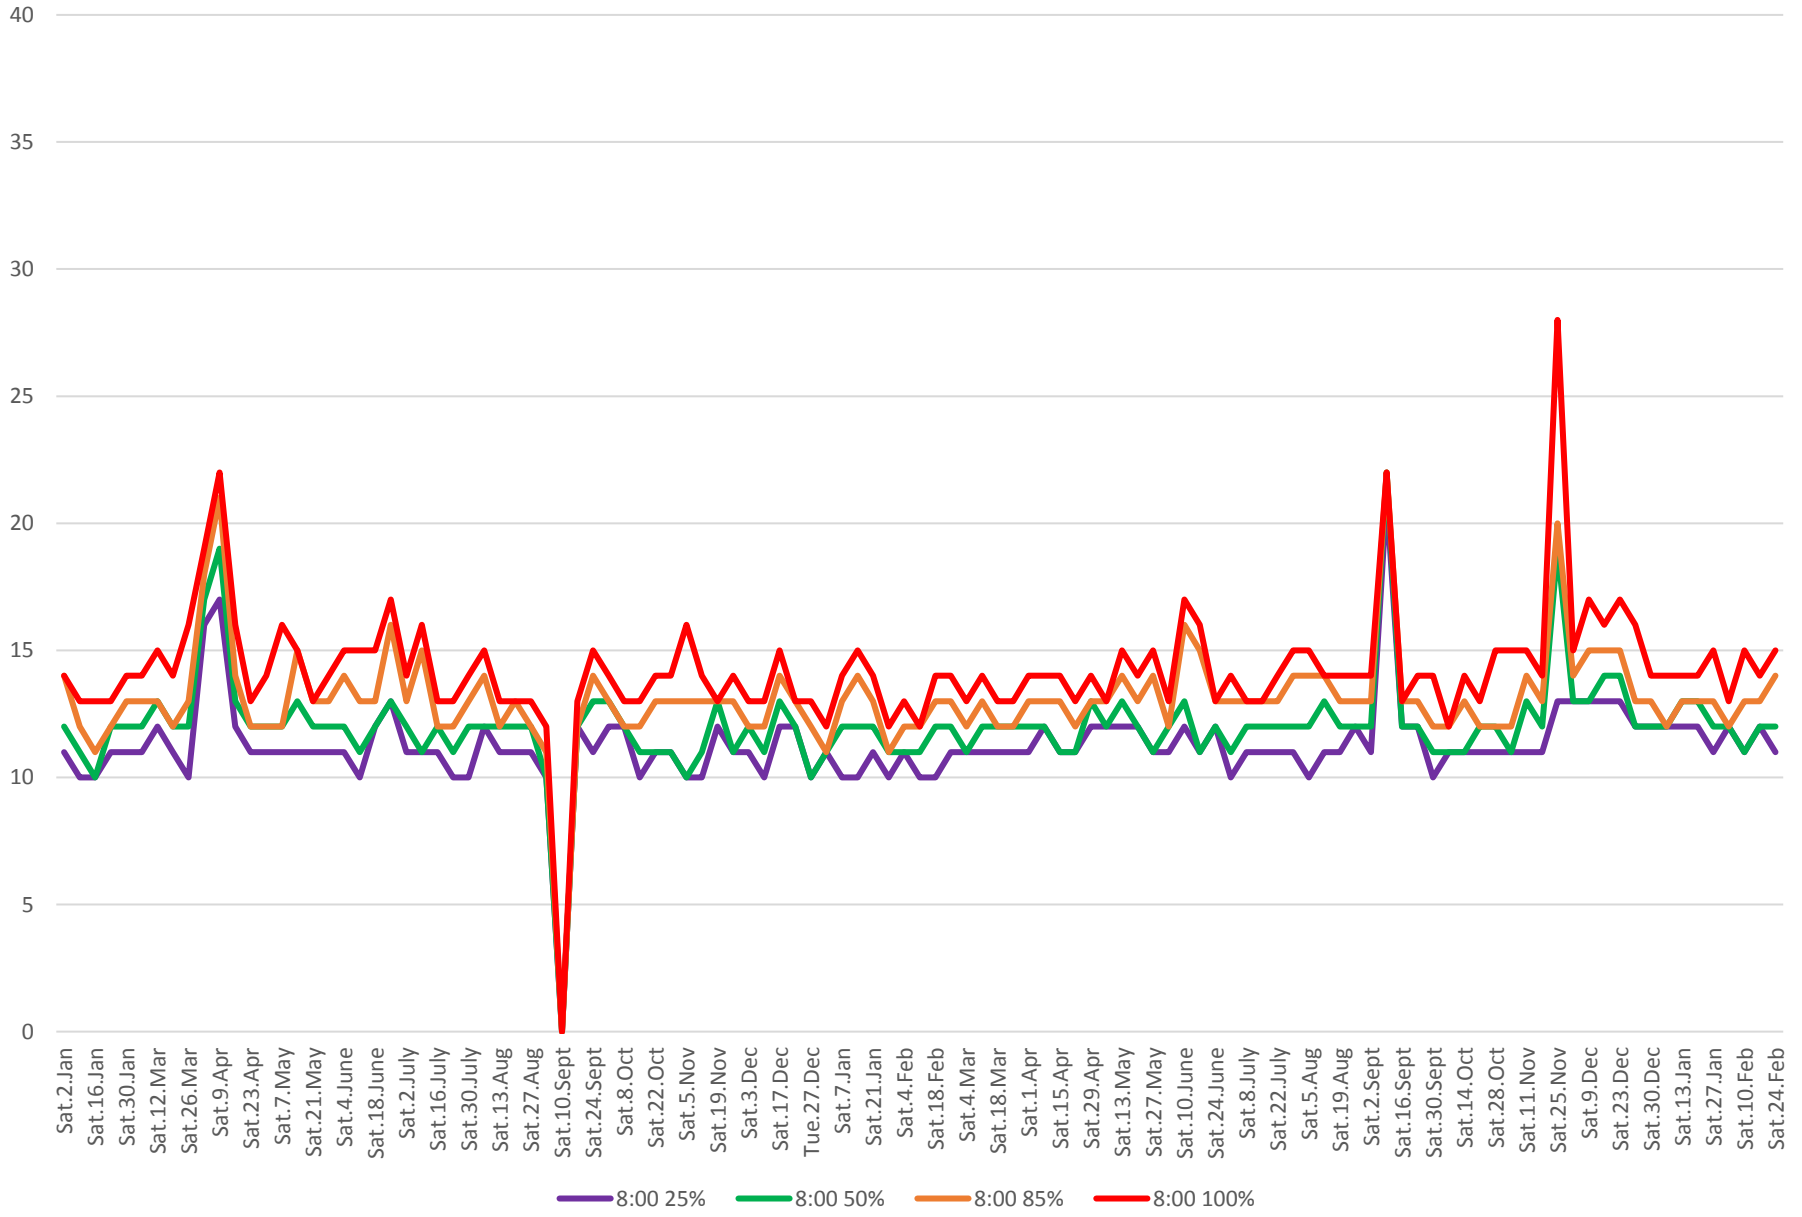

504 King Travel Times Bathurst to Jarvis Eastbound 2016 to 2018 8:00 to 9:00 am Mondays

504 King Travel Times Bathurst to Jarvis Eastbound 2016 to 2018 8:00 to 9:00 am Tuesdays

504 King Travel Times Bathurst to Jarvis Eastbound 2016 to 2018 8:00 to 9:00 am Wednesdays

504 King Travel Times Bathurst to Jarvis Eastbound 2016 to 2018 8:00 to 9:00 am Thursdays

504 King Travel Times Bathurst to Jarvis Eastbound 2016 to 2018 8:00 to 9:00 am Fridays

504 King Travel Times Bathurst to Jarvis Eastbound 2016 to 2018 8:00 to 9:00 am Saturdays

504 King Travel Times Bathurst to Jarvis Eastbound 2016 to 2018 8:00 to 9:00 am Sundays