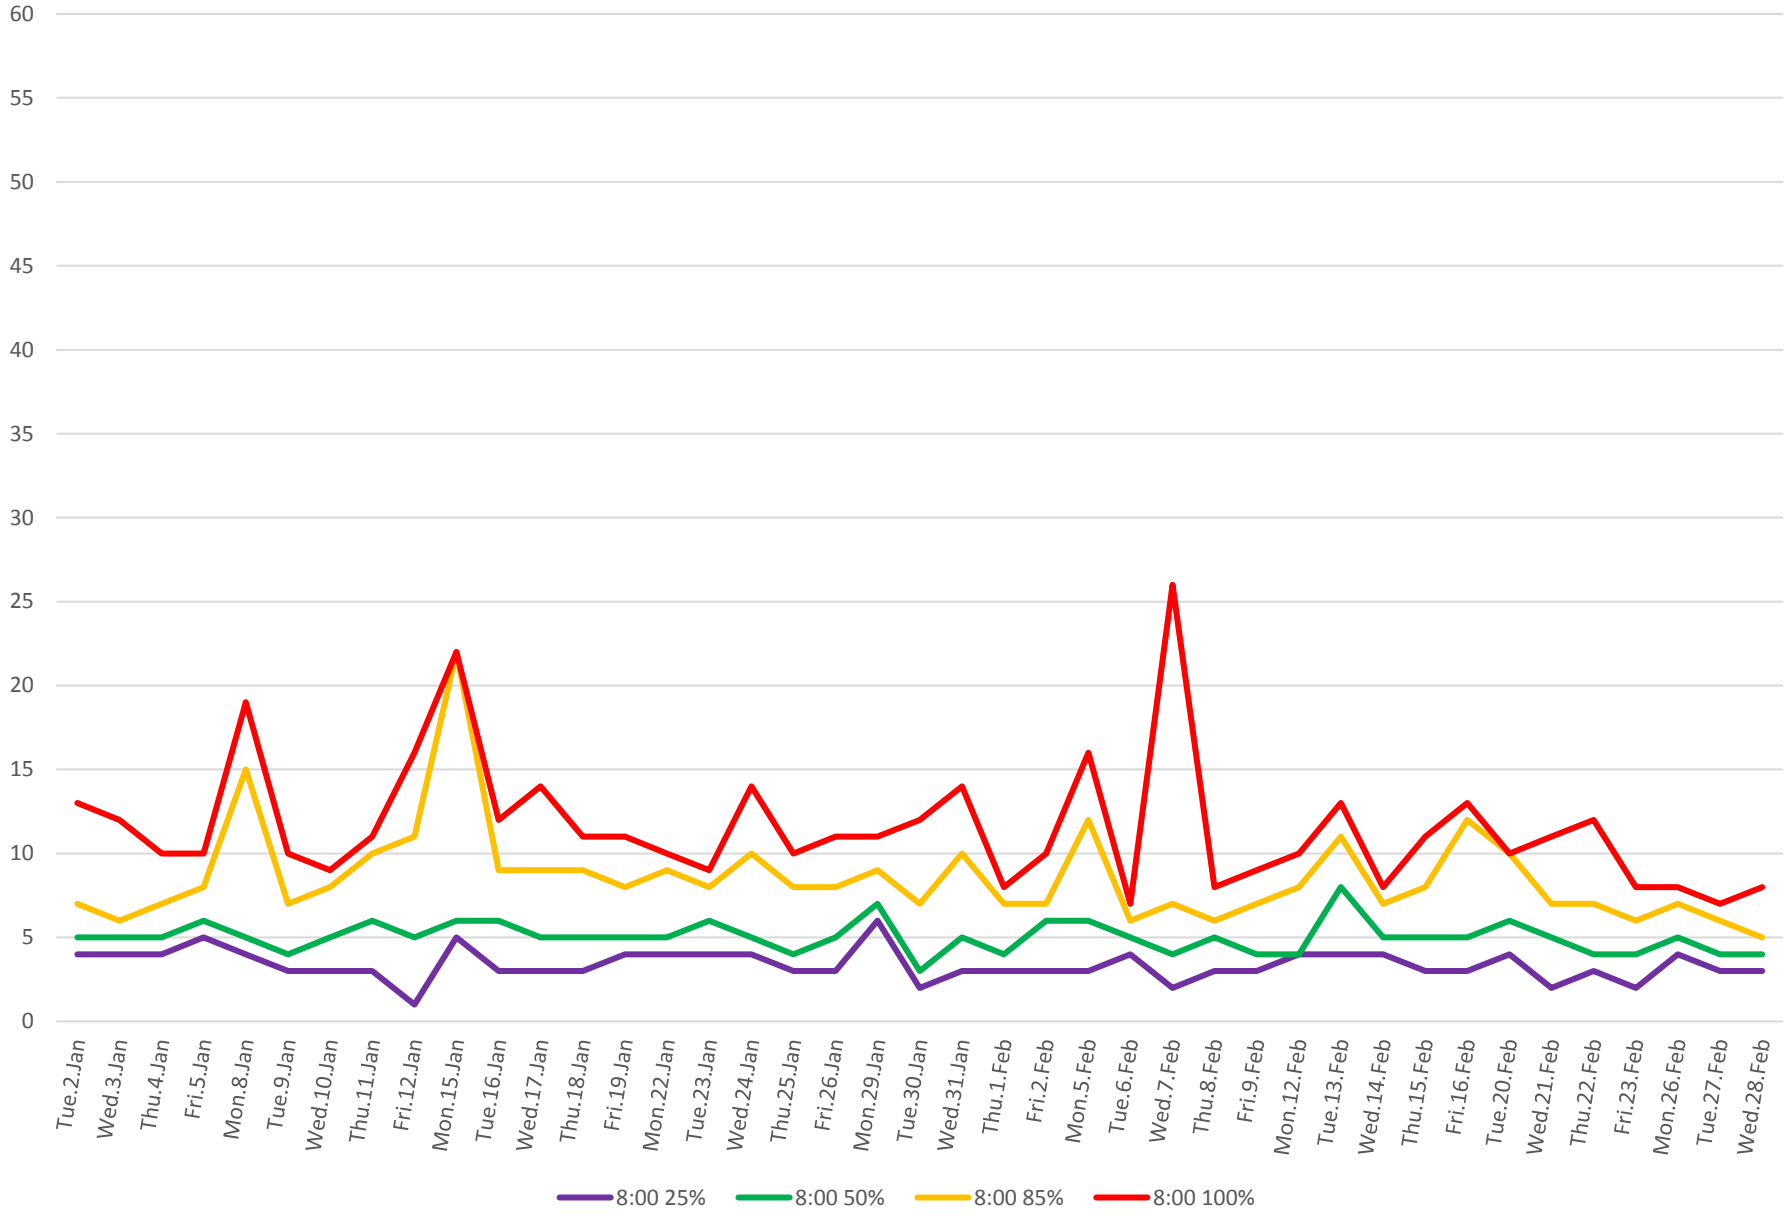

501 Queen Headways at Silver Birch Ave. Westbound 2018 Percentiles 0800 to 0900

501 Queen Headways at Silver Birch Ave. Westbound 2018 Percentiles 1300 to 1400

501 Queen Headways at Silver Birch Ave. Westbound 2018 Percentiles 1700 to 1800

501 Queen Headways at Silver Birch Ave. Westbound 2018 Percentiles 2000 to 2100

501 Queen Headways at Silver Birch Ave. Westbound 2018 Percentiles 2200 to 2300