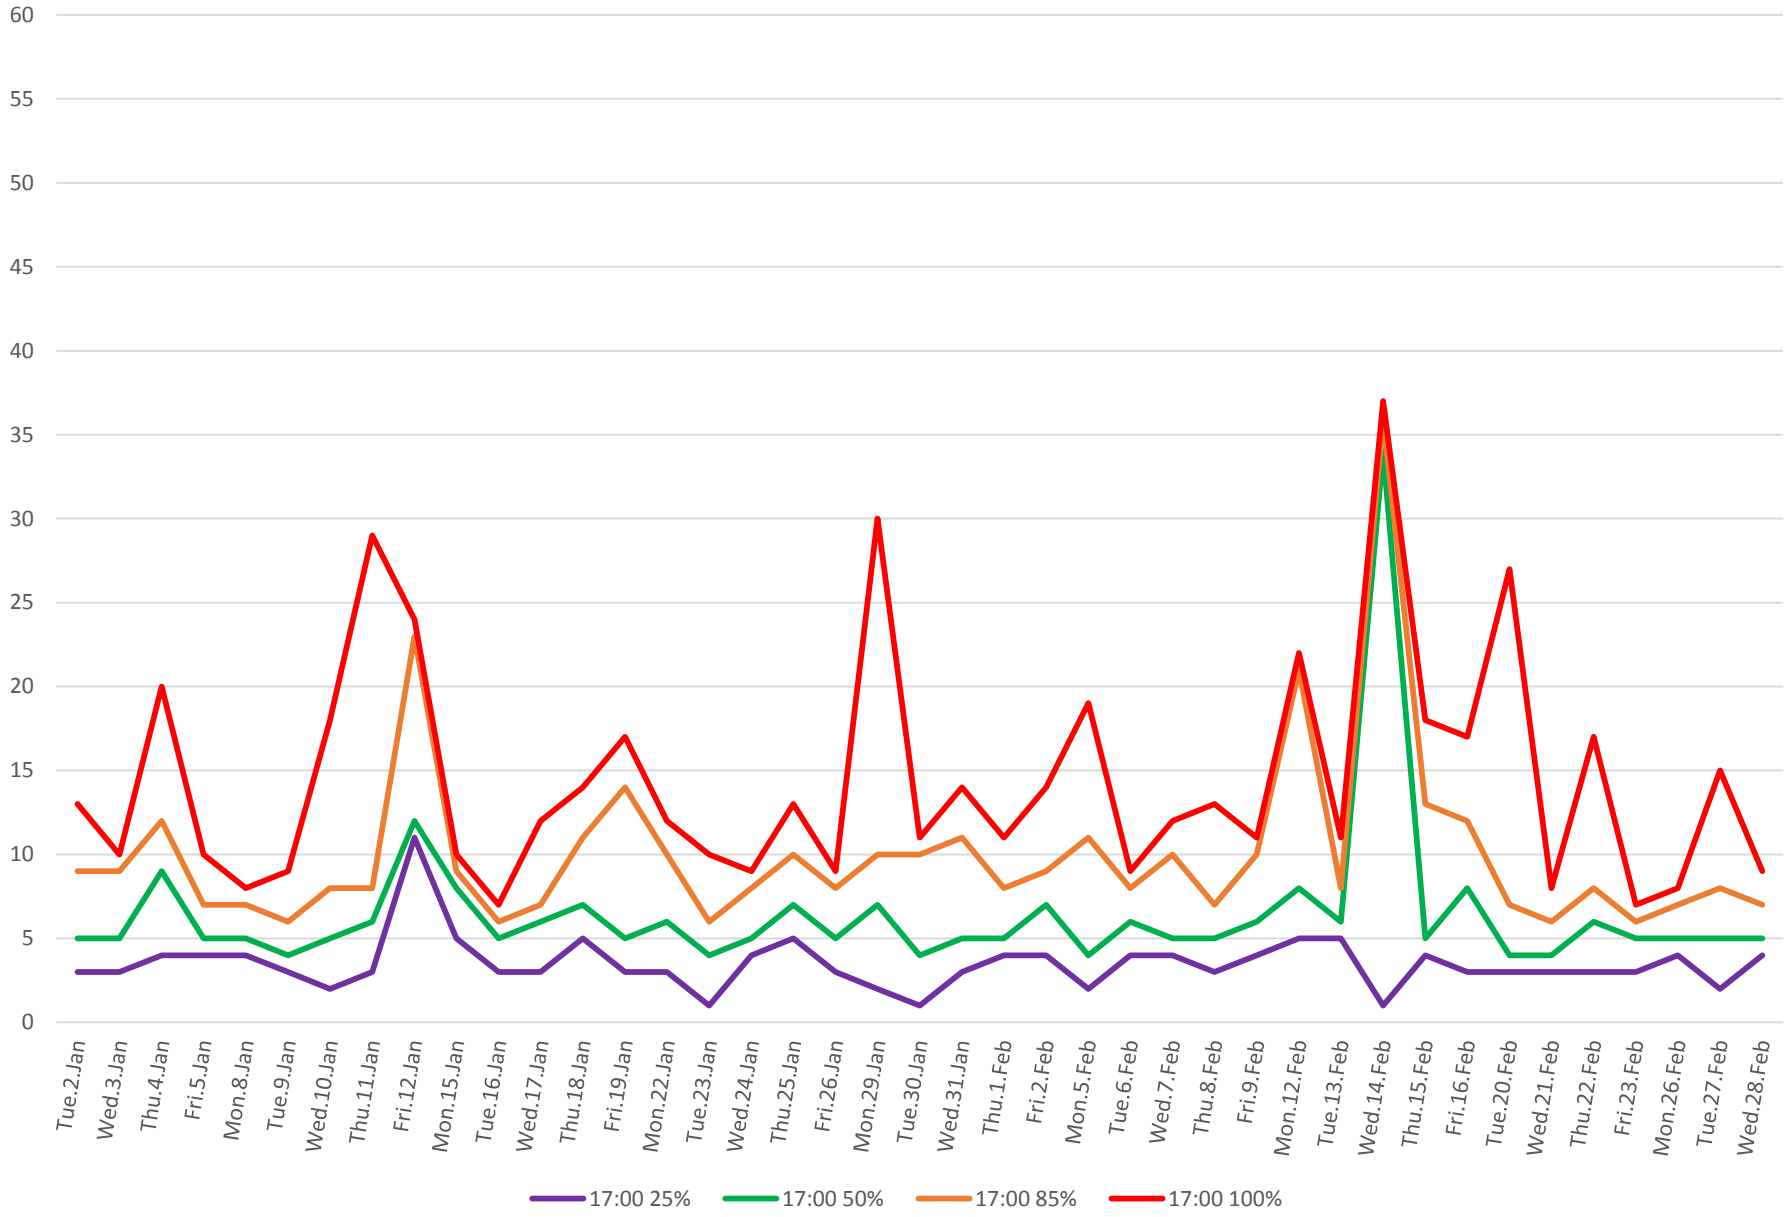

501 Queen Headways at Silver Birch Ave. Westbound 2018 Percentiles 0800 to 0900

501 Queen Headways at Silver Birch Ave. Westbound 2018 Percentiles 1300 to 1400

501 Queen Headways at Silver Birch Ave. Westbound 2018 Percentiles 1700 to 1800

501 Queen Headways at Silver Birch Ave. Westbound 2018 Percentiles 2000 to 2100

501 Queen Headways at Silver Birch Ave. Westbound 2018 Percentiles 2200 to 2300