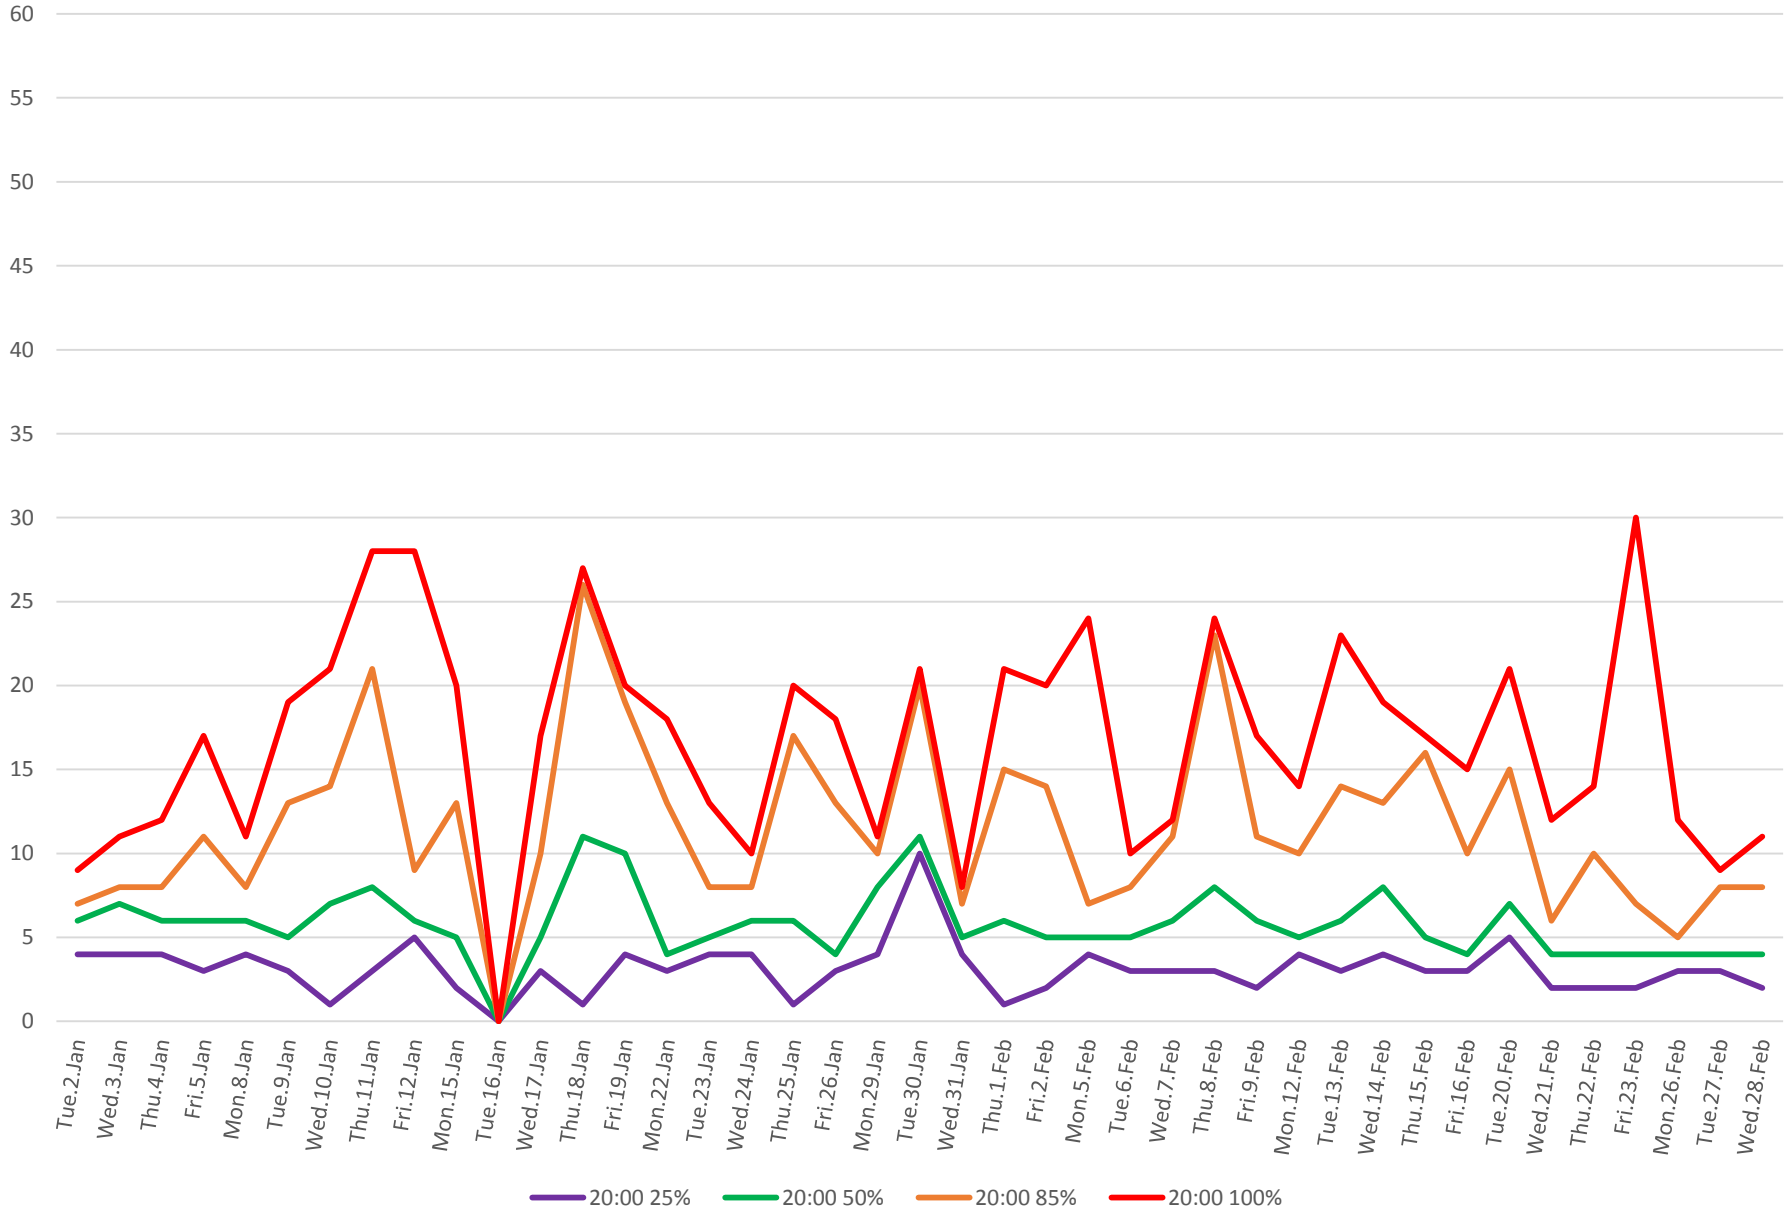

501 Queen Headways at Silver Birch Ave. Westbound 2018 Percentiles 0800 to 0900

501 Queen Headways at Silver Birch Ave. Westbound 2018 Percentiles 1300 to 1400

501 Queen Headways at Silver Birch Ave. Westbound 2018 Percentiles 1700 to 1800

501 Queen Headways at Silver Birch Ave. Westbound 2018 Percentiles 2000 to 2100

501 Queen Headways at Silver Birch Ave. Westbound 2018 Percentiles 2200 to 2300