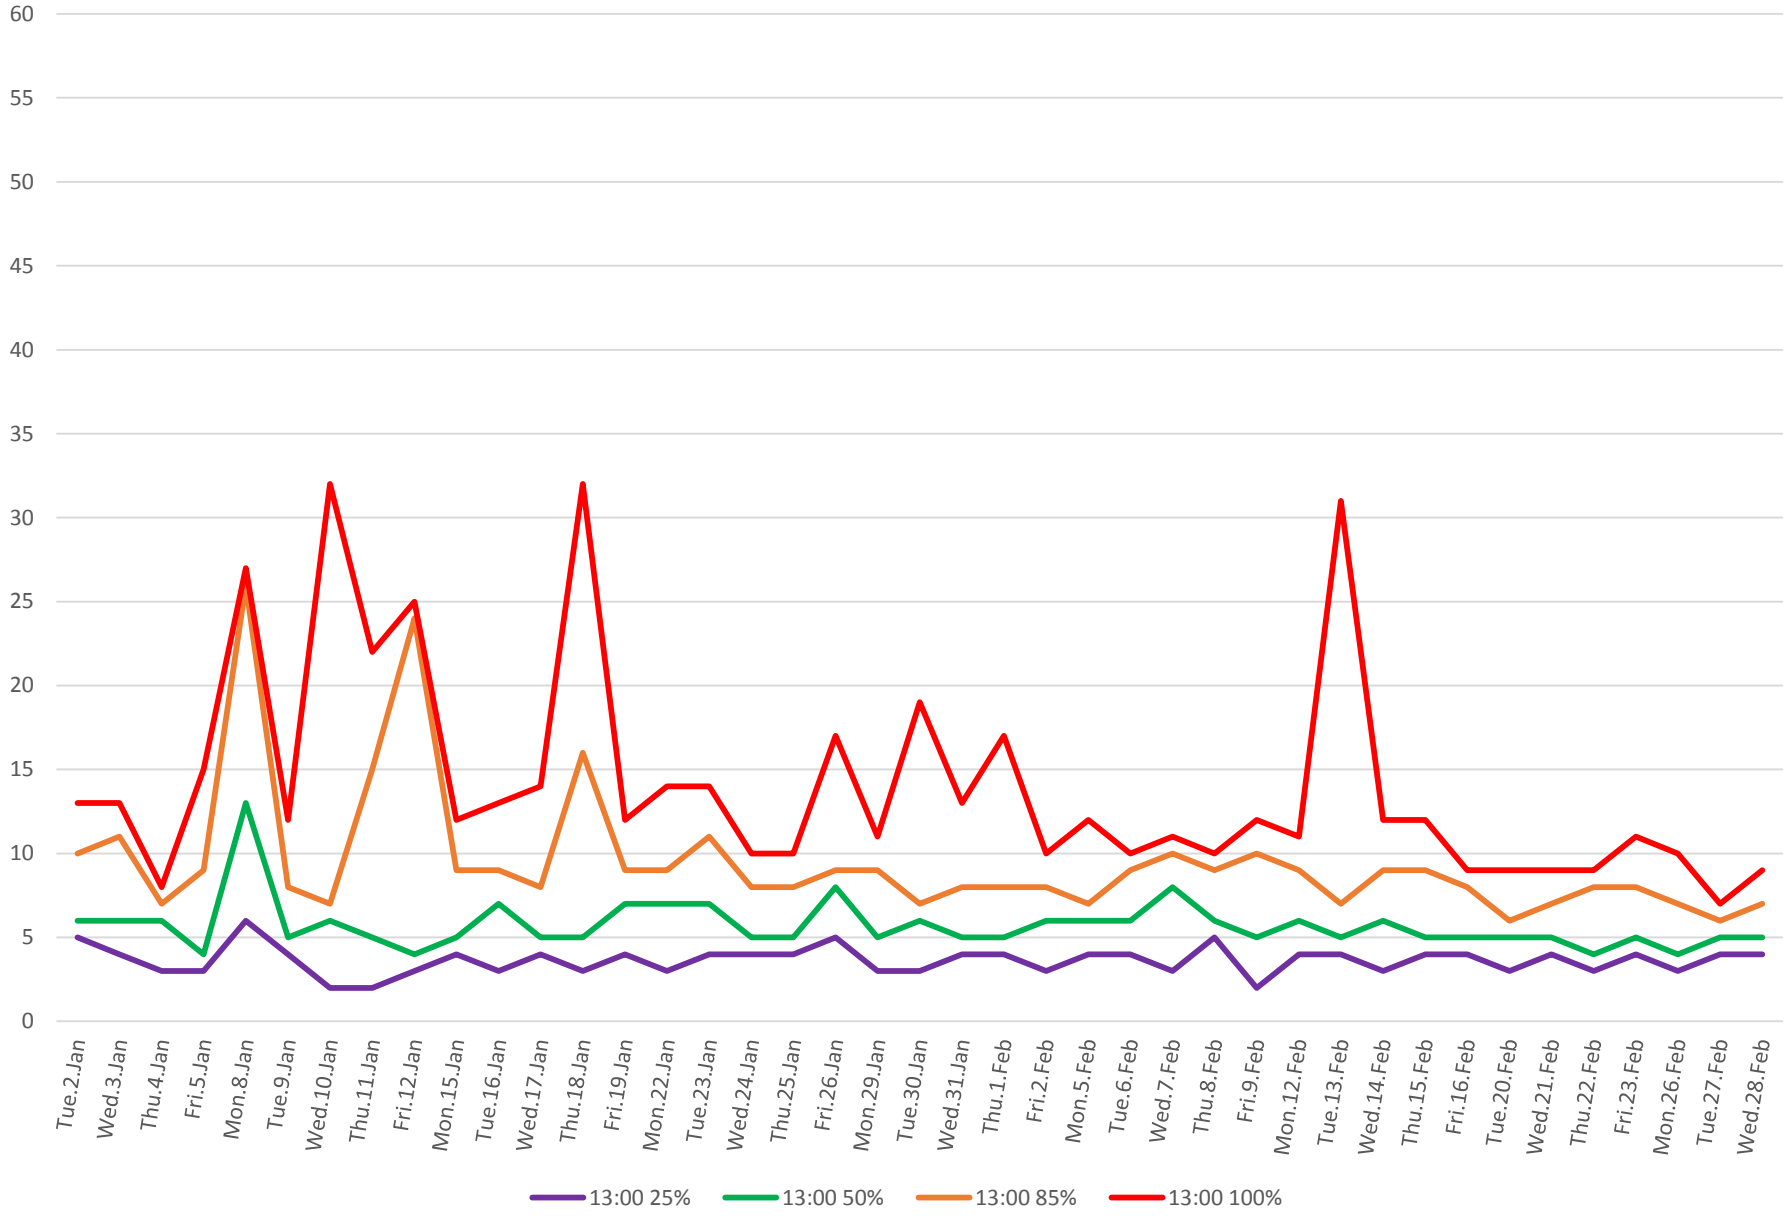

501 Queen Headways at Silver Birch Ave. Westbound 2018 Percentiles 0800 to 0900

501 Queen Headways at Silver Birch Ave. Westbound 2018 Percentiles 1300 to 1400

501 Queen Headways at Silver Birch Ave. Westbound 2018 Percentiles 1700 to 1800

501 Queen Headways at Silver Birch Ave. Westbound 2018 Percentiles 2000 to 2100

501 Queen Headways at Silver Birch Ave. Westbound 2018 Percentiles 2200 to 2300