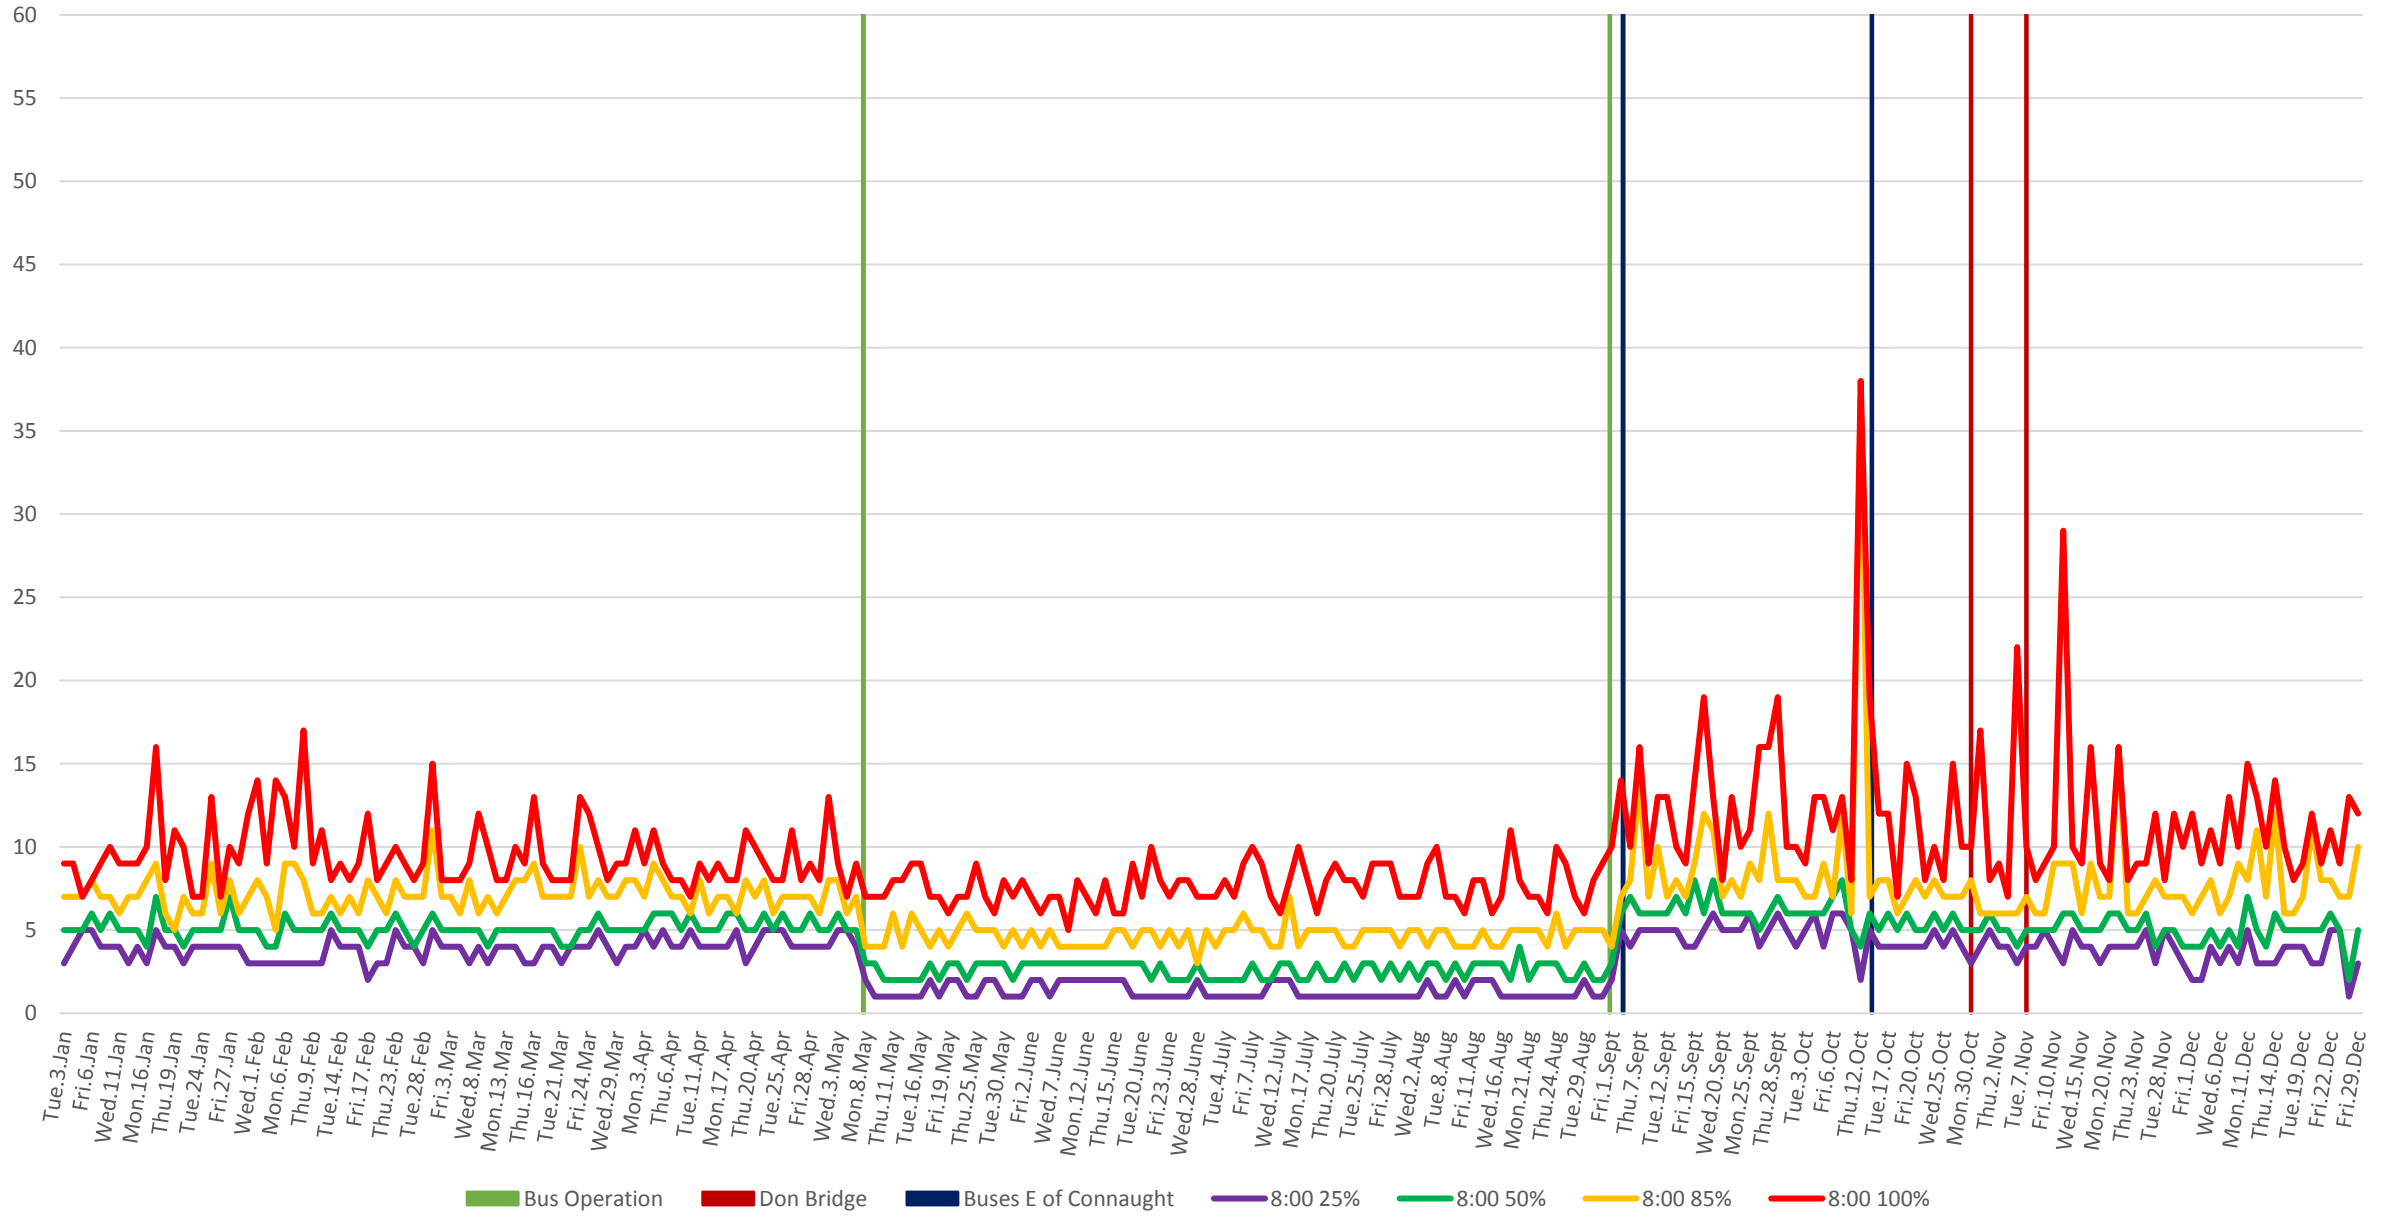

501 Queen Headways at Silver Birch Ave. Westbound 2017 Percentiles 0800 to 0900

501 Queen Headways at Silver Birch Ave. Westbound 2017 Percentiles 1300 to 1400

501 Queen Headways at Silver Birch Ave. Westbound 2017 Percentiles 1700 to 1800

501 Queen Headways at Silver Birch Ave. Westbound 2017 Percentiles 2000 to 2100

501 Queen Headways at Silver Birch Ave. Westbound 2017 Percentiles 2200 to 2300