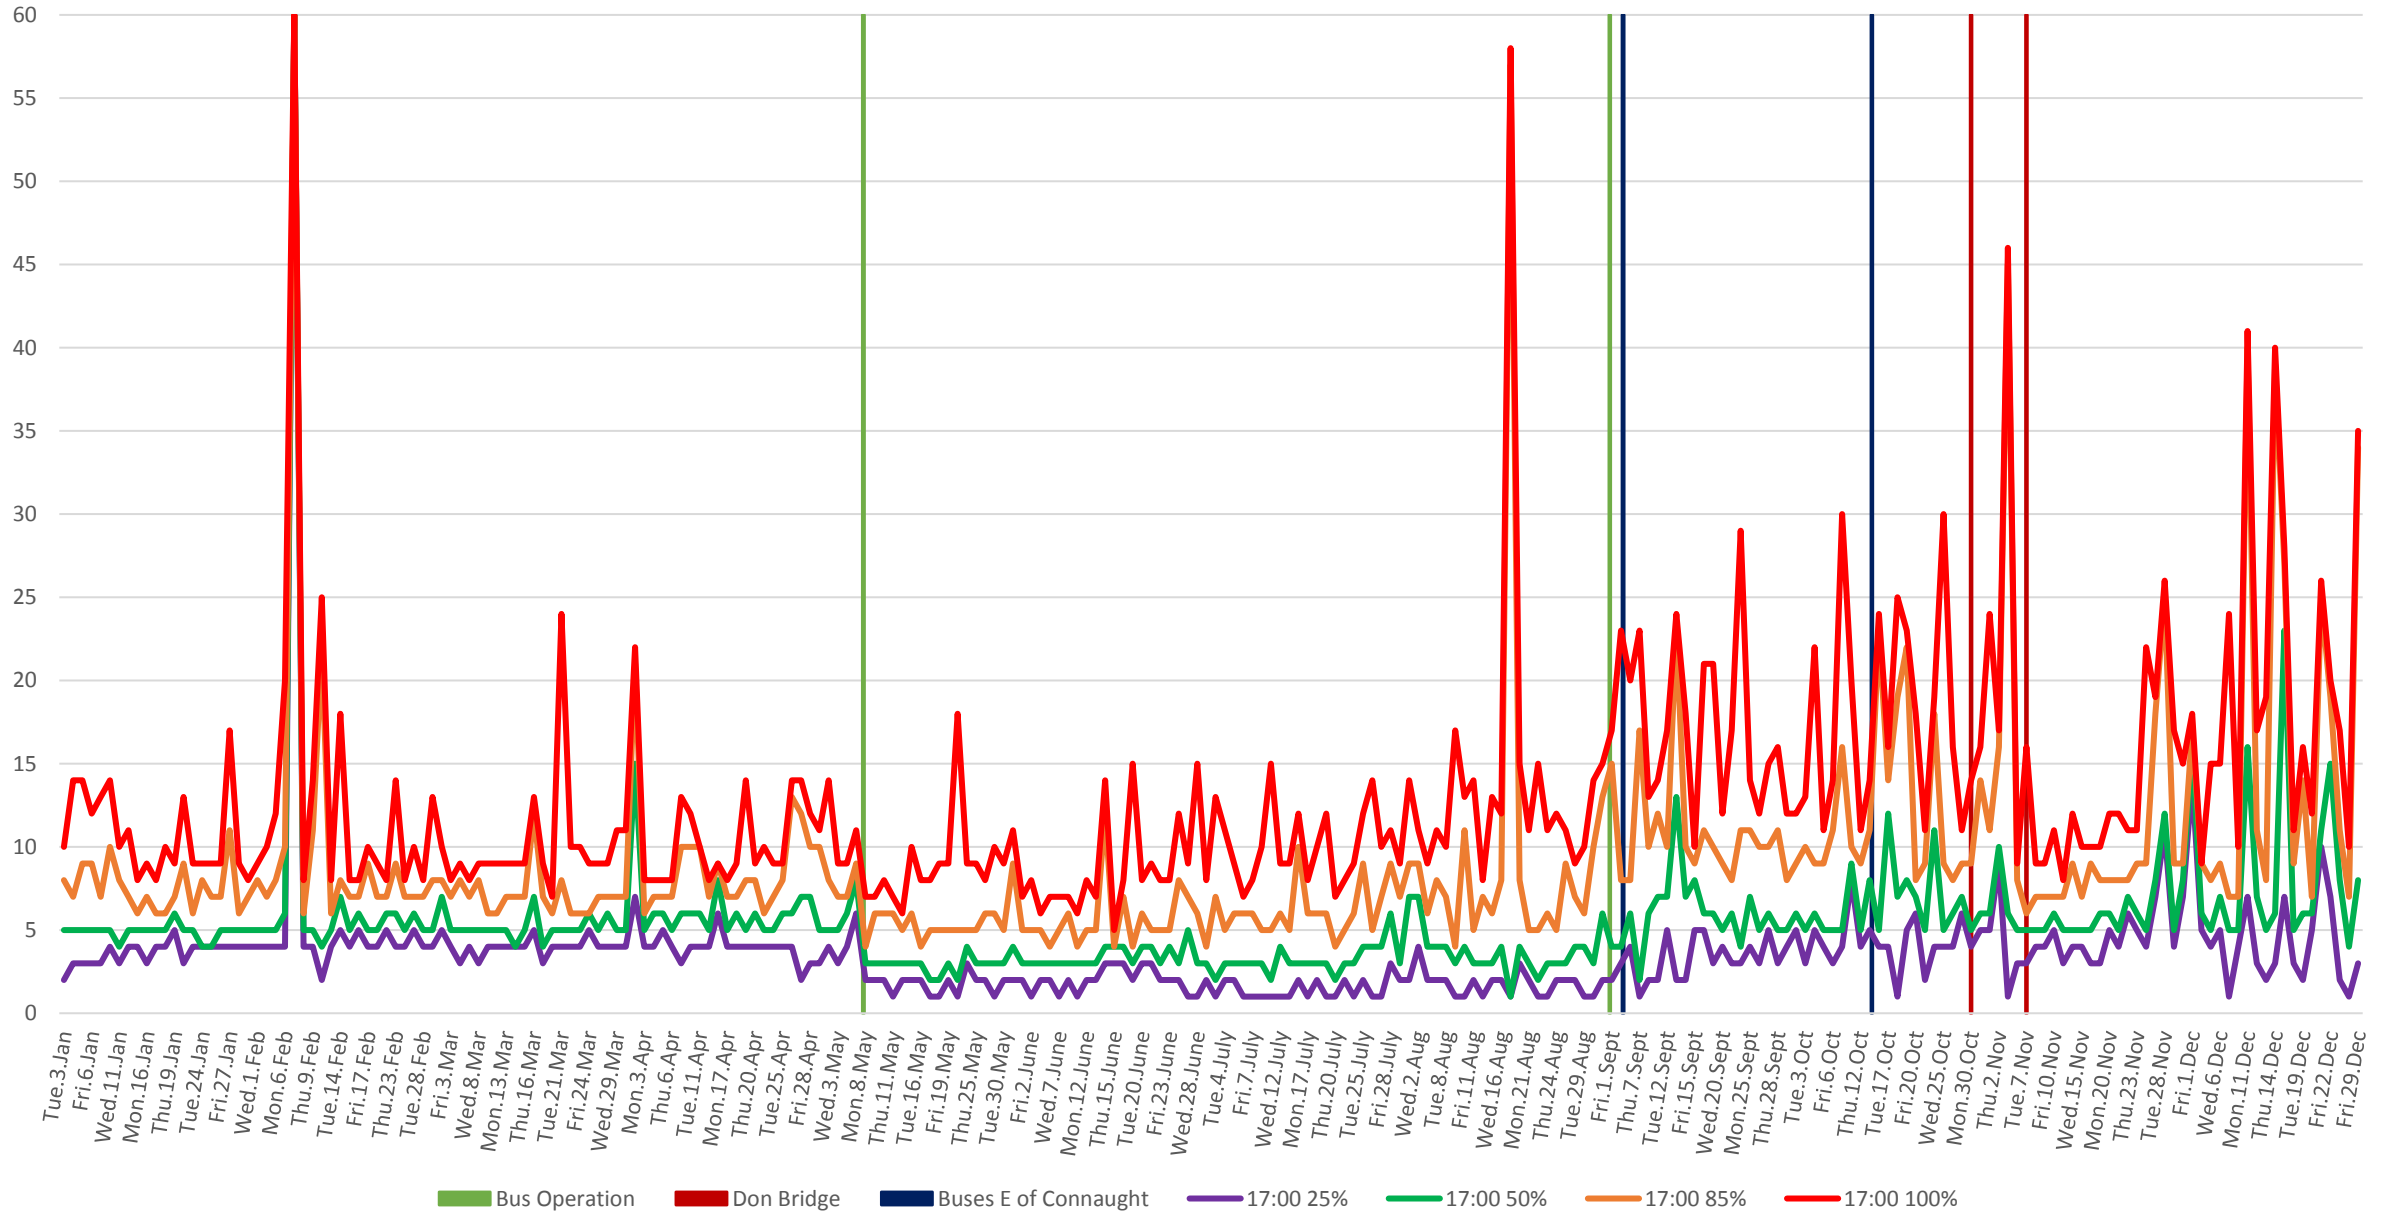

501 Queen Headways at Silver Birch Ave. Westbound 2017 Percentiles 0800 to 0900

501 Queen Headways at Silver Birch Ave. Westbound 2017 Percentiles 1300 to 1400

501 Queen Headways at Silver Birch Ave. Westbound 2017 Percentiles 1700 to 1800

501 Queen Headways at Silver Birch Ave. Westbound 2017 Percentiles 2000 to 2100

501 Queen Headways at Silver Birch Ave. Westbound 2017 Percentiles 2200 to 2300