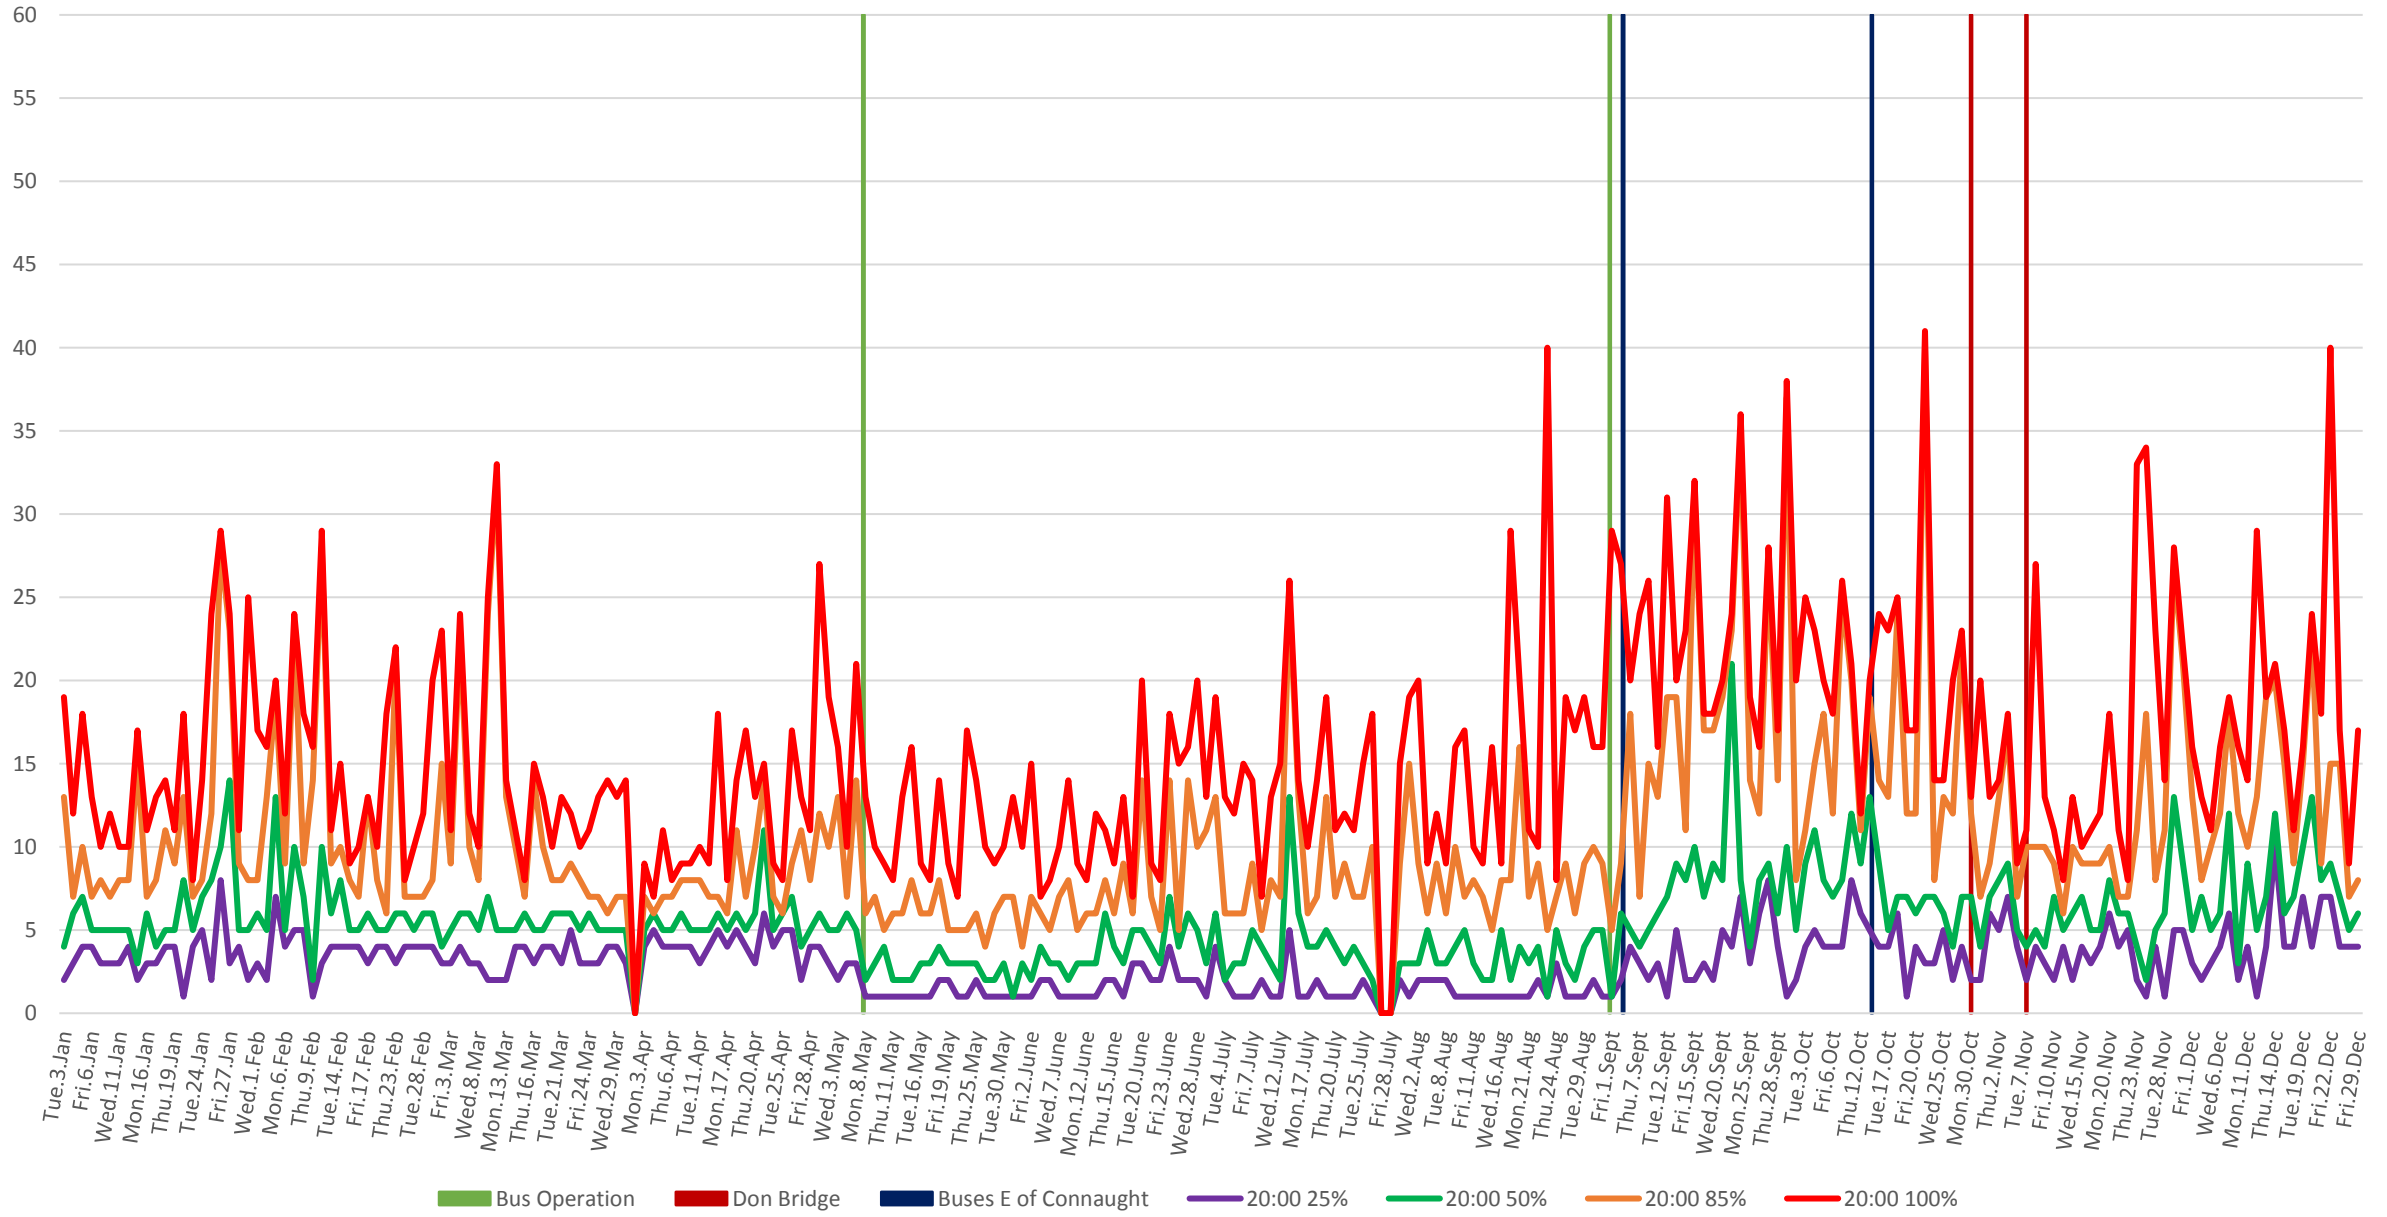

501 Queen Headways at Silver Birch Ave. Westbound 2017 Percentiles 0800 to 0900

501 Queen Headways at Silver Birch Ave. Westbound 2017 Percentiles 1300 to 1400

501 Queen Headways at Silver Birch Ave. Westbound 2017 Percentiles 1700 to 1800

501 Queen Headways at Silver Birch Ave. Westbound 2017 Percentiles 2000 to 2100

501 Queen Headways at Silver Birch Ave. Westbound 2017 Percentiles 2200 to 2300