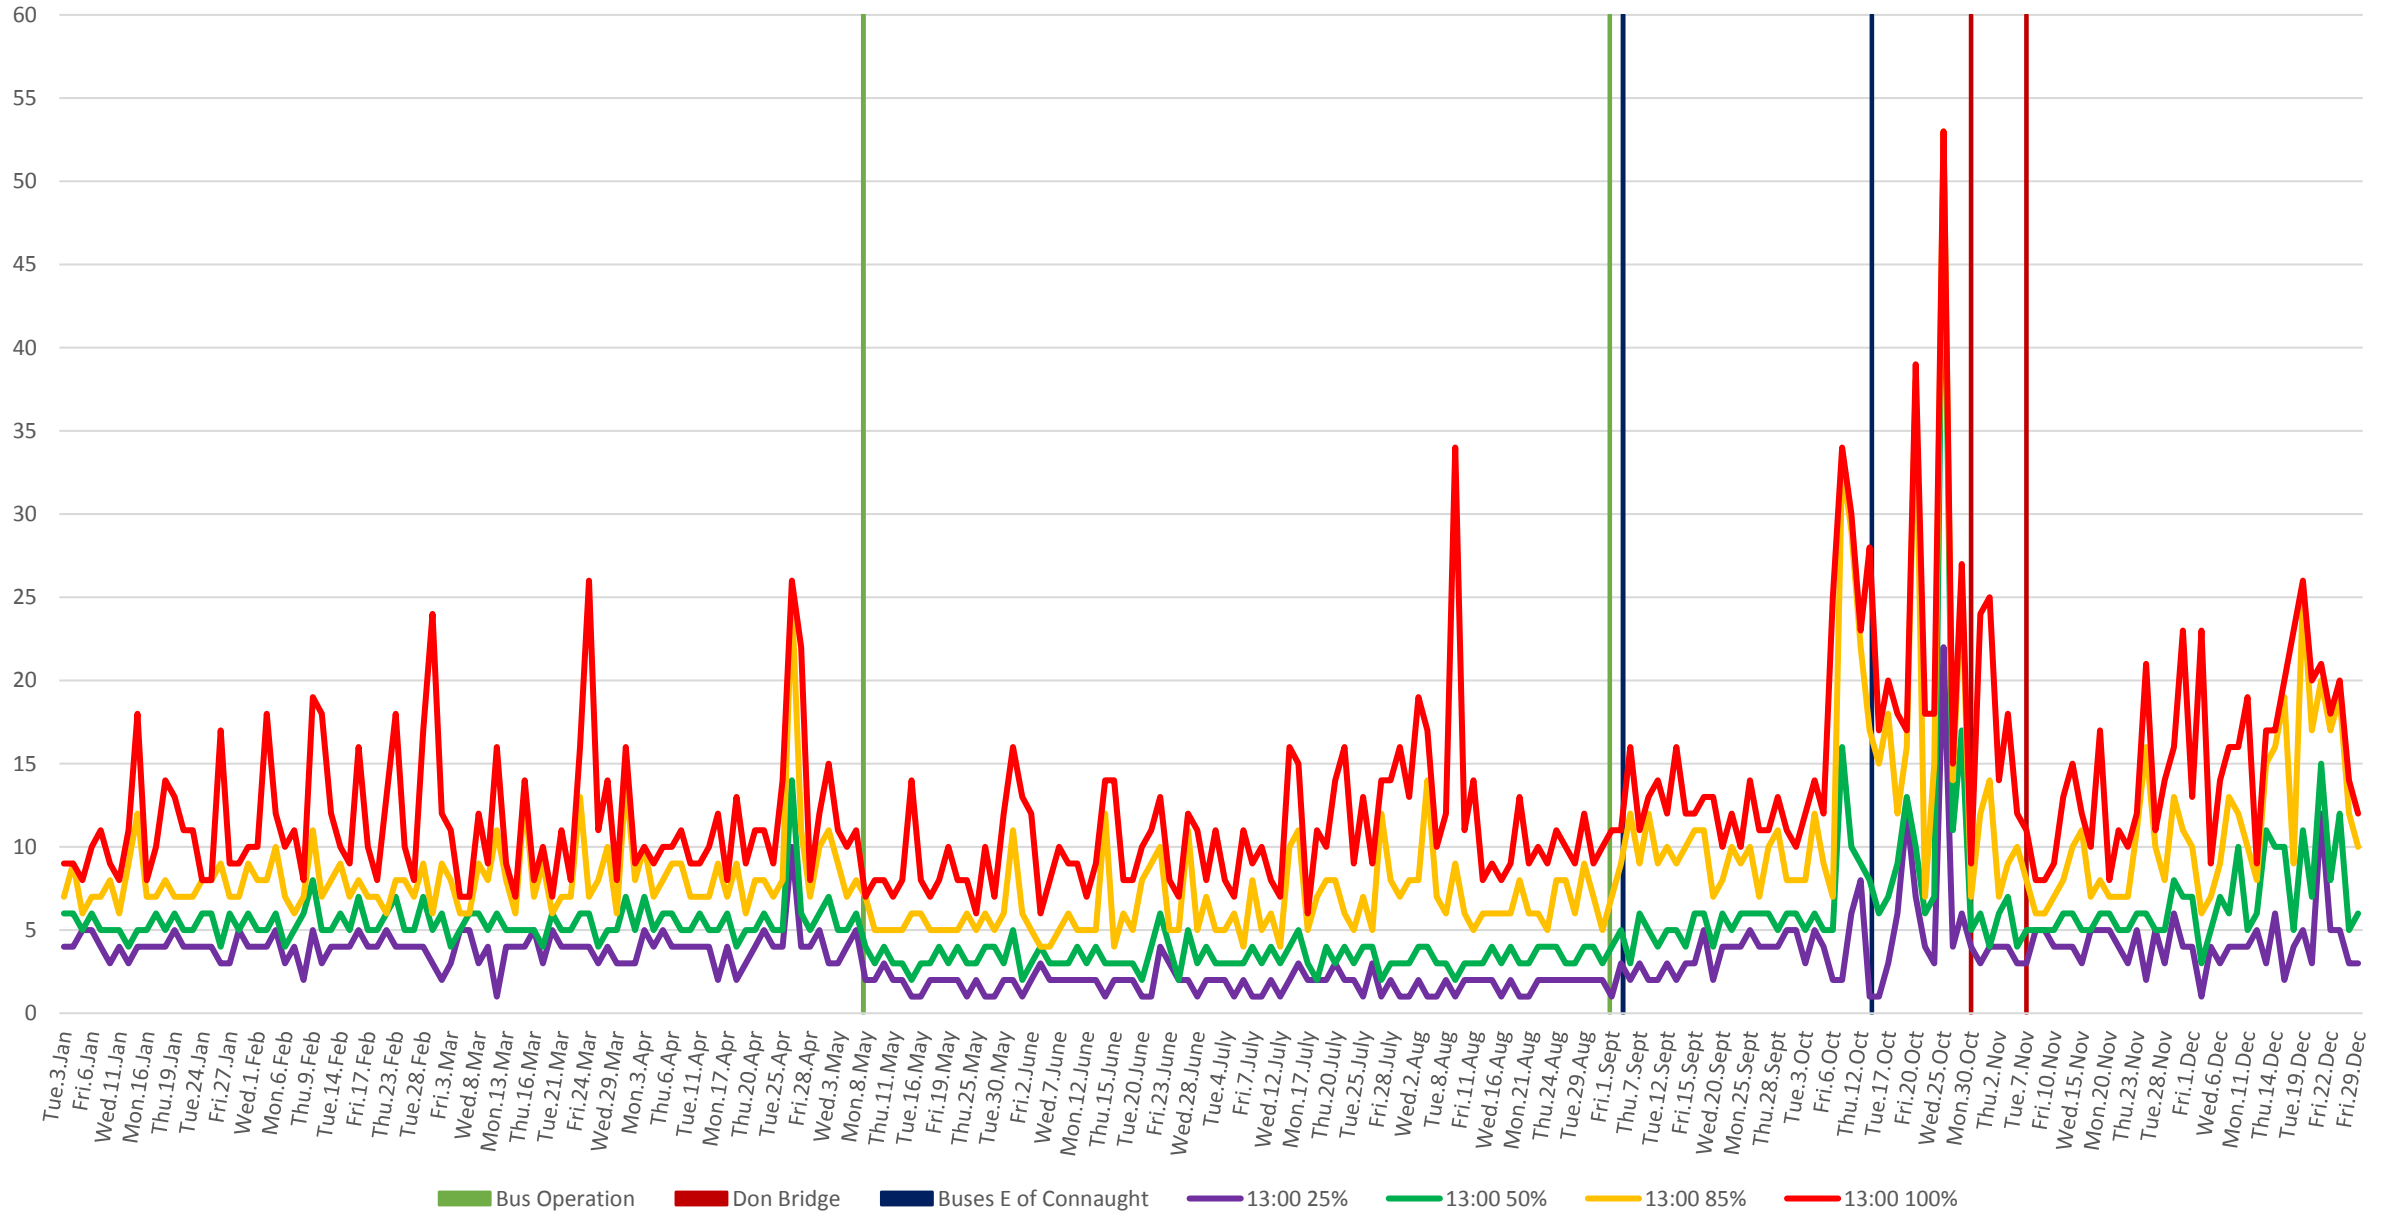

501 Queen Headways at Silver Birch Ave. Westbound 2017 Percentiles 0800 to 0900

501 Queen Headways at Silver Birch Ave. Westbound 2017 Percentiles 1300 to 1400

501 Queen Headways at Silver Birch Ave. Westbound 2017 Percentiles 1700 to 1800

501 Queen Headways at Silver Birch Ave. Westbound 2017 Percentiles 2000 to 2100

501 Queen Headways at Silver Birch Ave. Westbound 2017 Percentiles 2200 to 2300