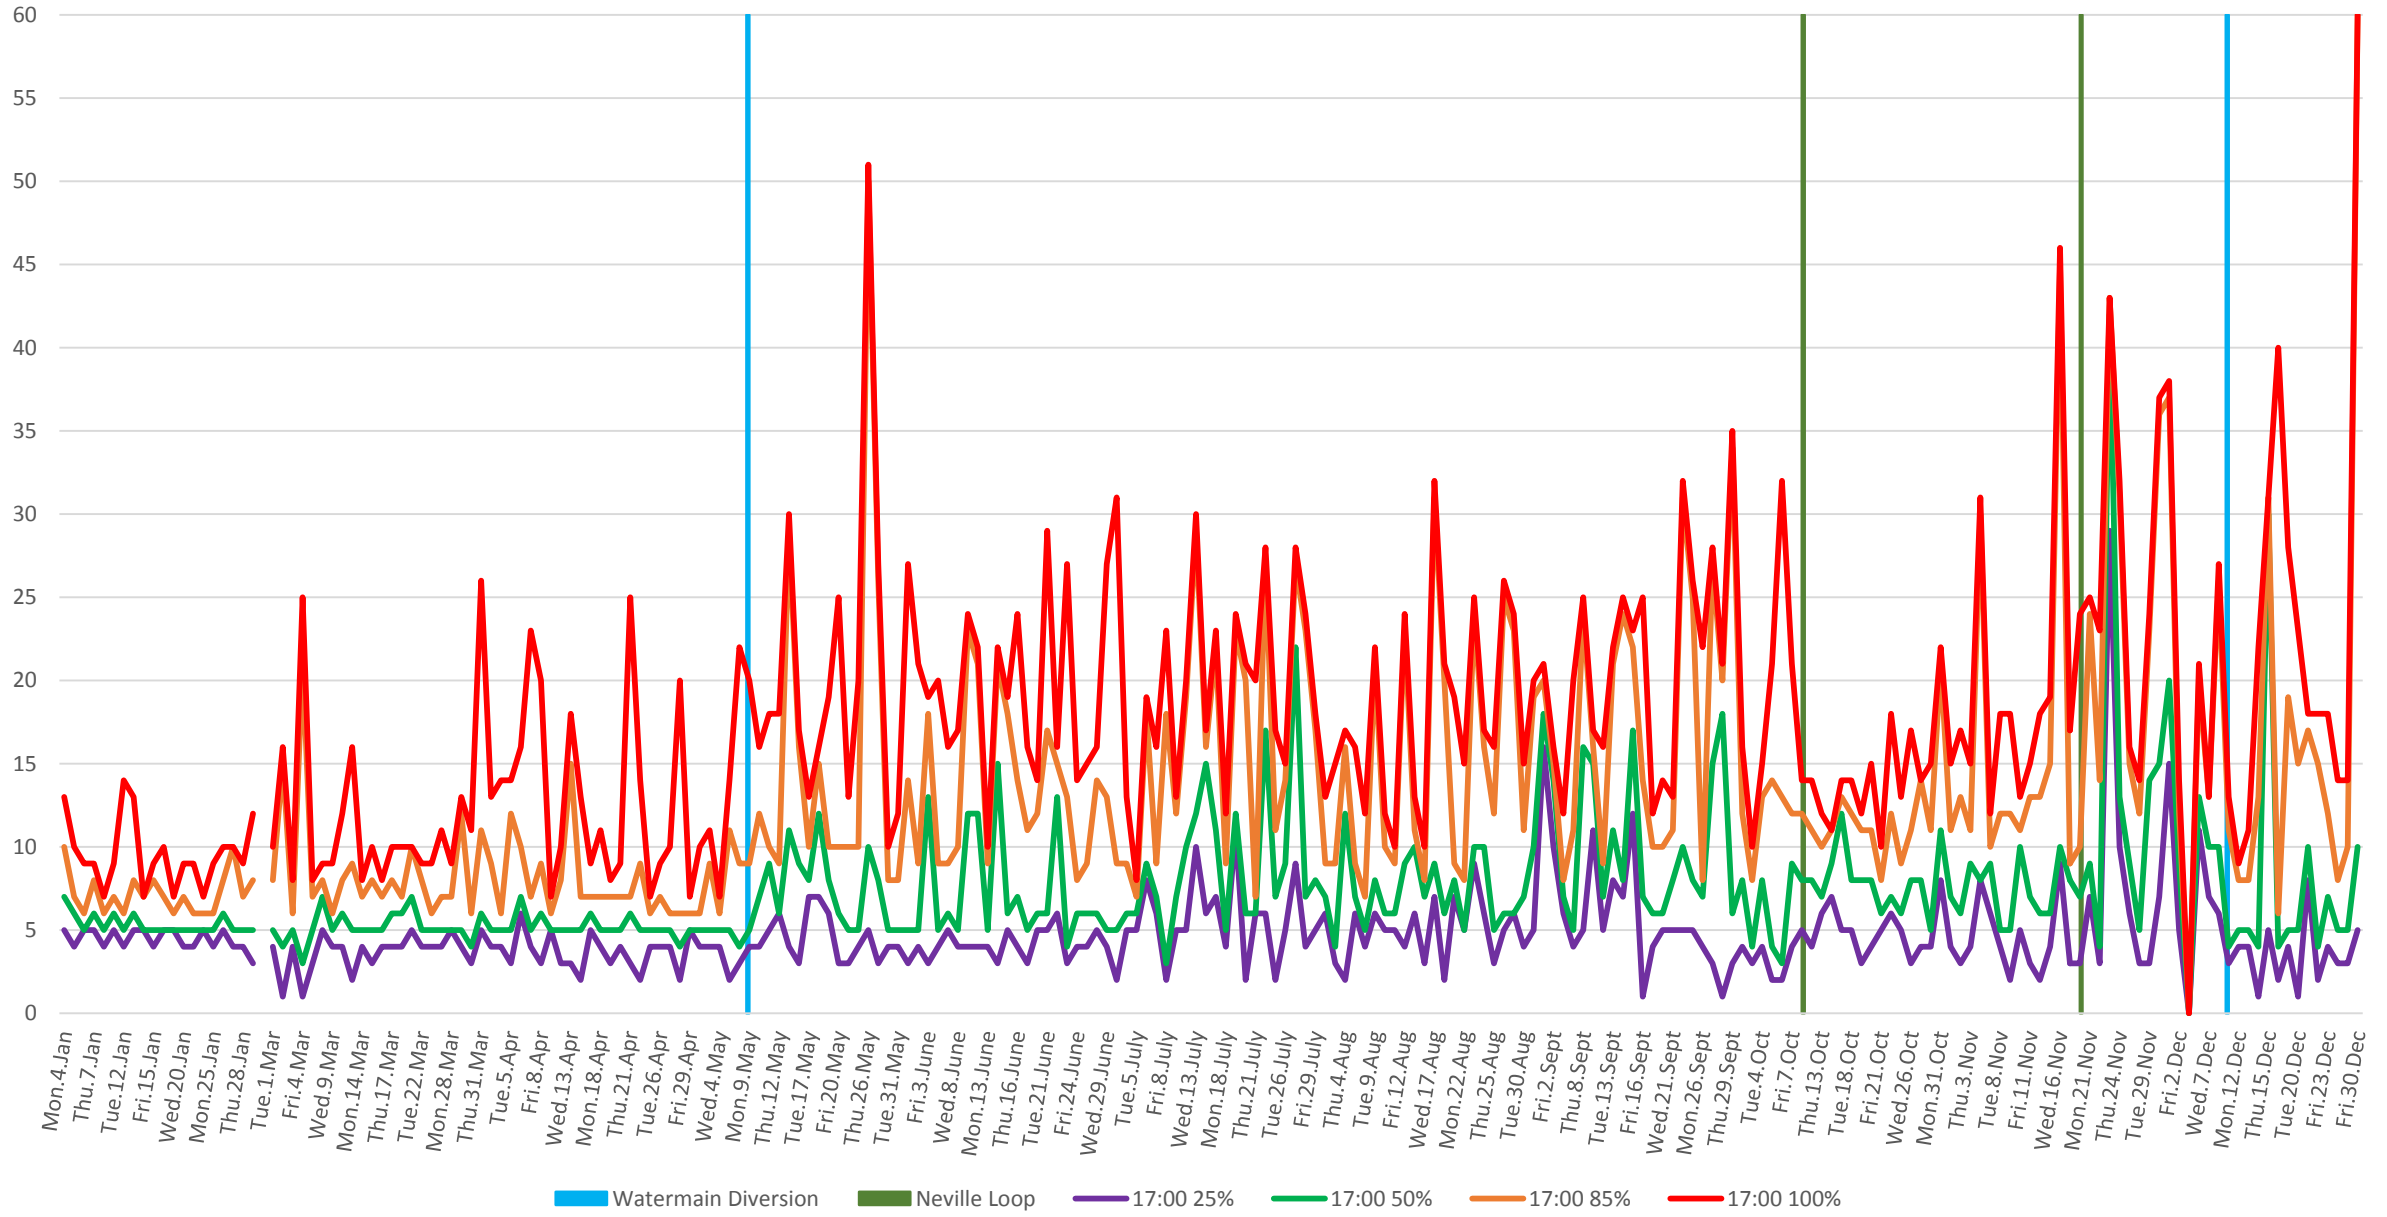

501 Queen Headways at Silver Birch Ave. Westbound 2016 Percentiles 0800 to 0900

501 Queen Headways at Silver Birch Ave. Westbound 2016 Percentiles 1300 to 1400

501 Queen Headways at Silver Birch Ave. Westbound 2016 Percentiles 1700 to 1800

501 Queen Headways at Silver Birch Ave. Westbound 2016 Percentiles 2000 to 2100

501 Queen Headways at Silver Birch Ave. Westbound 2016 Percentiles 2200 to 2300