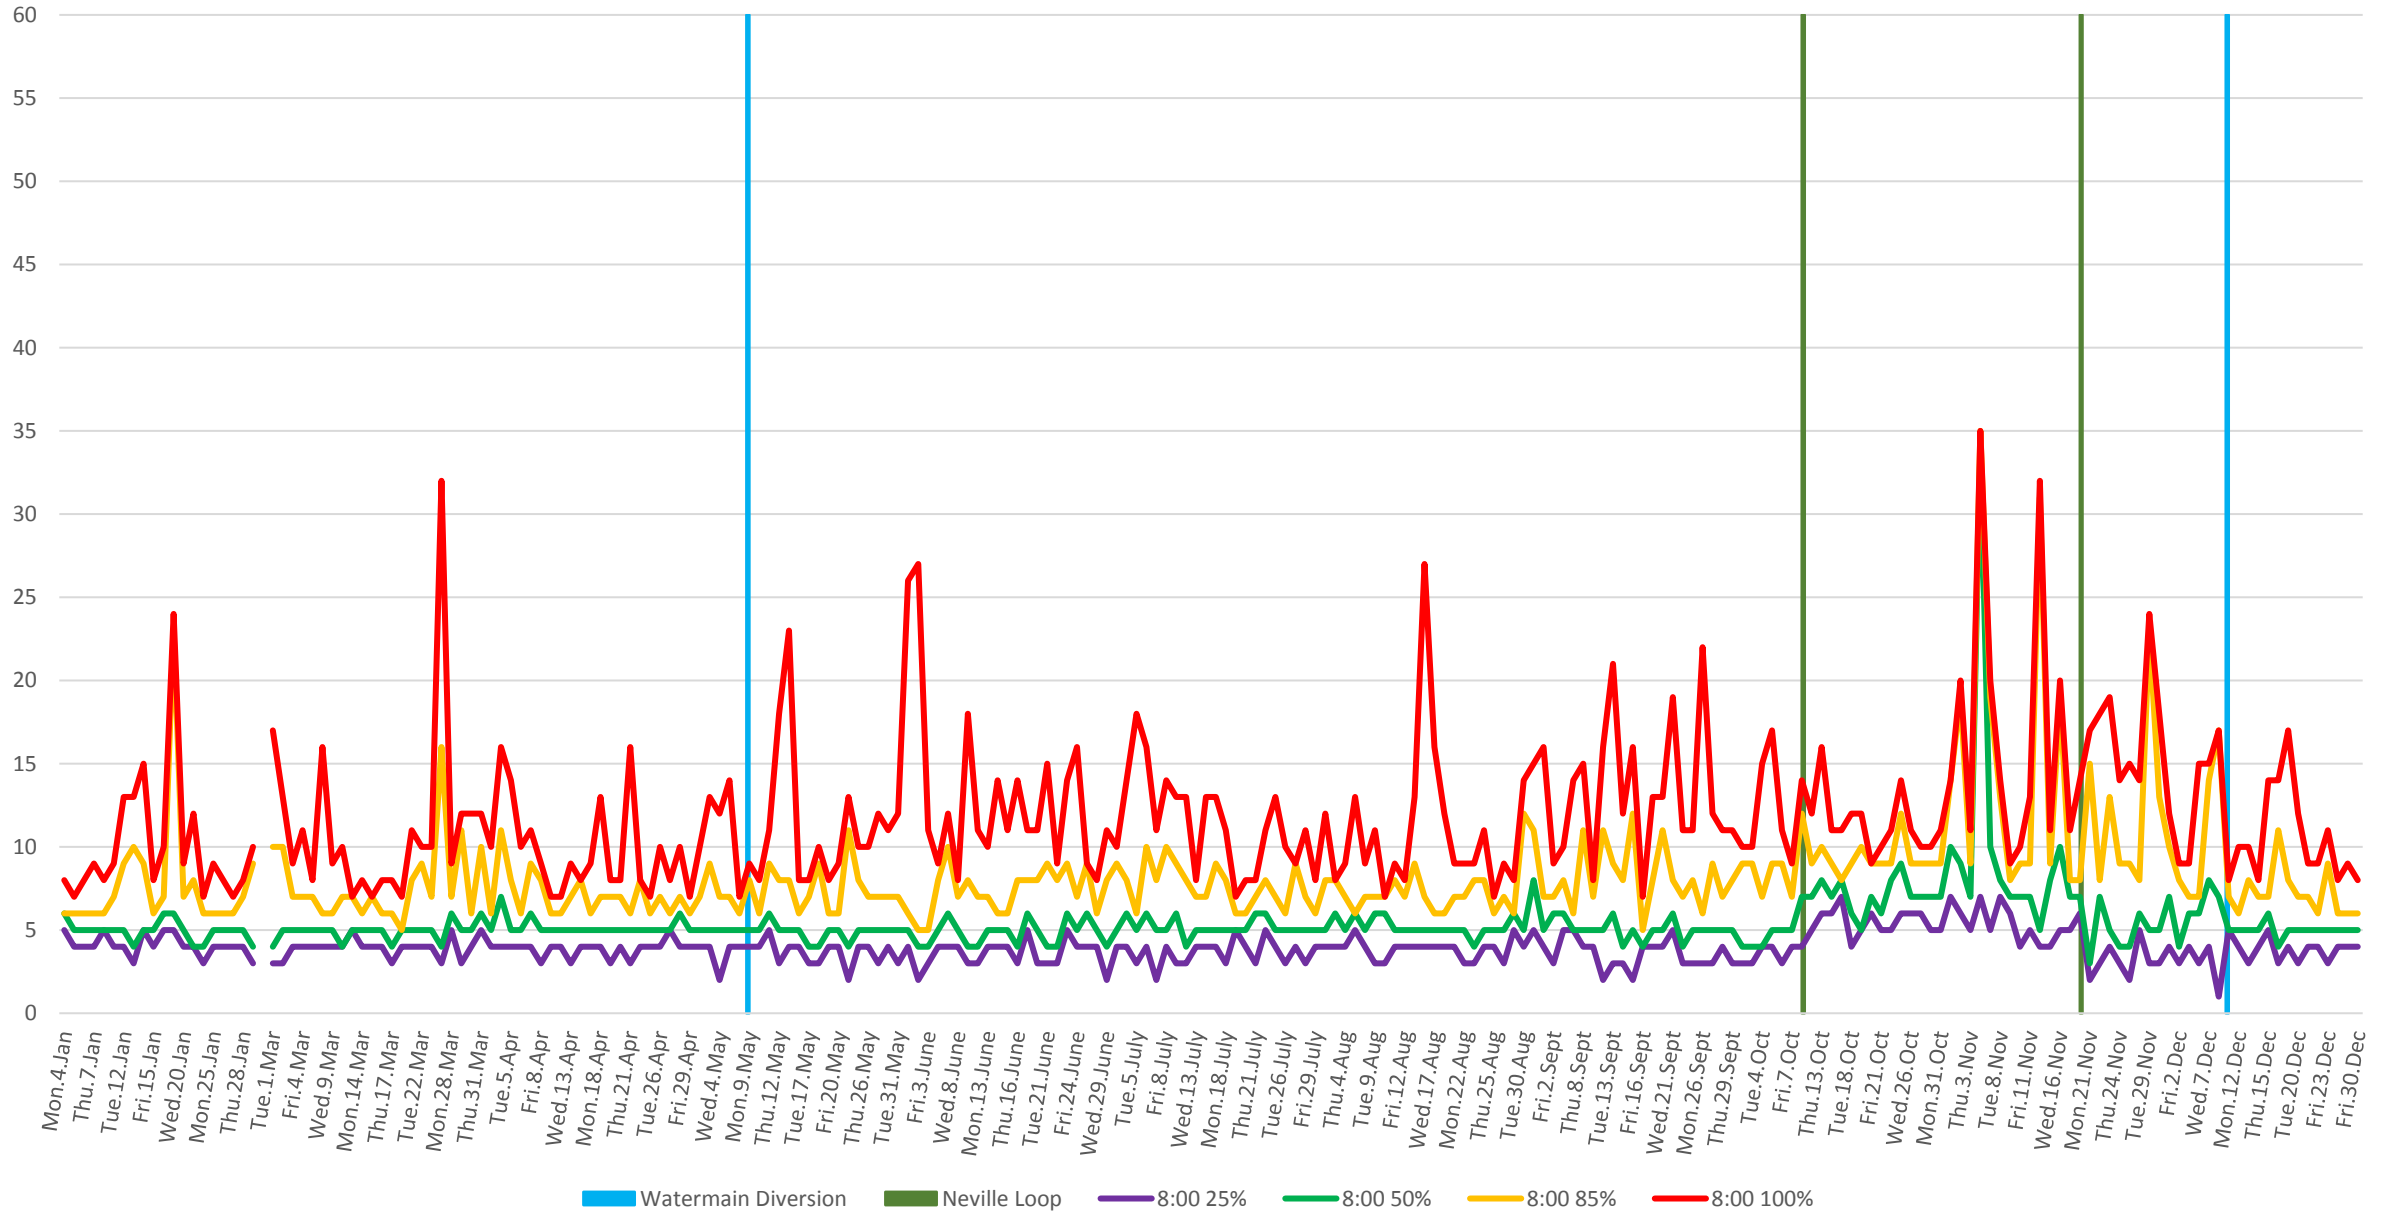

501 Queen Headways at Silver Birch Ave. Westbound 2016 Percentiles 0800 to 0900

501 Queen Headways at Silver Birch Ave. Westbound 2016 Percentiles 1300 to 1400

501 Queen Headways at Silver Birch Ave. Westbound 2016 Percentiles 1700 to 1800

501 Queen Headways at Silver Birch Ave. Westbound 2016 Percentiles 2000 to 2100

501 Queen Headways at Silver Birch Ave. Westbound 2016 Percentiles 2200 to 2300