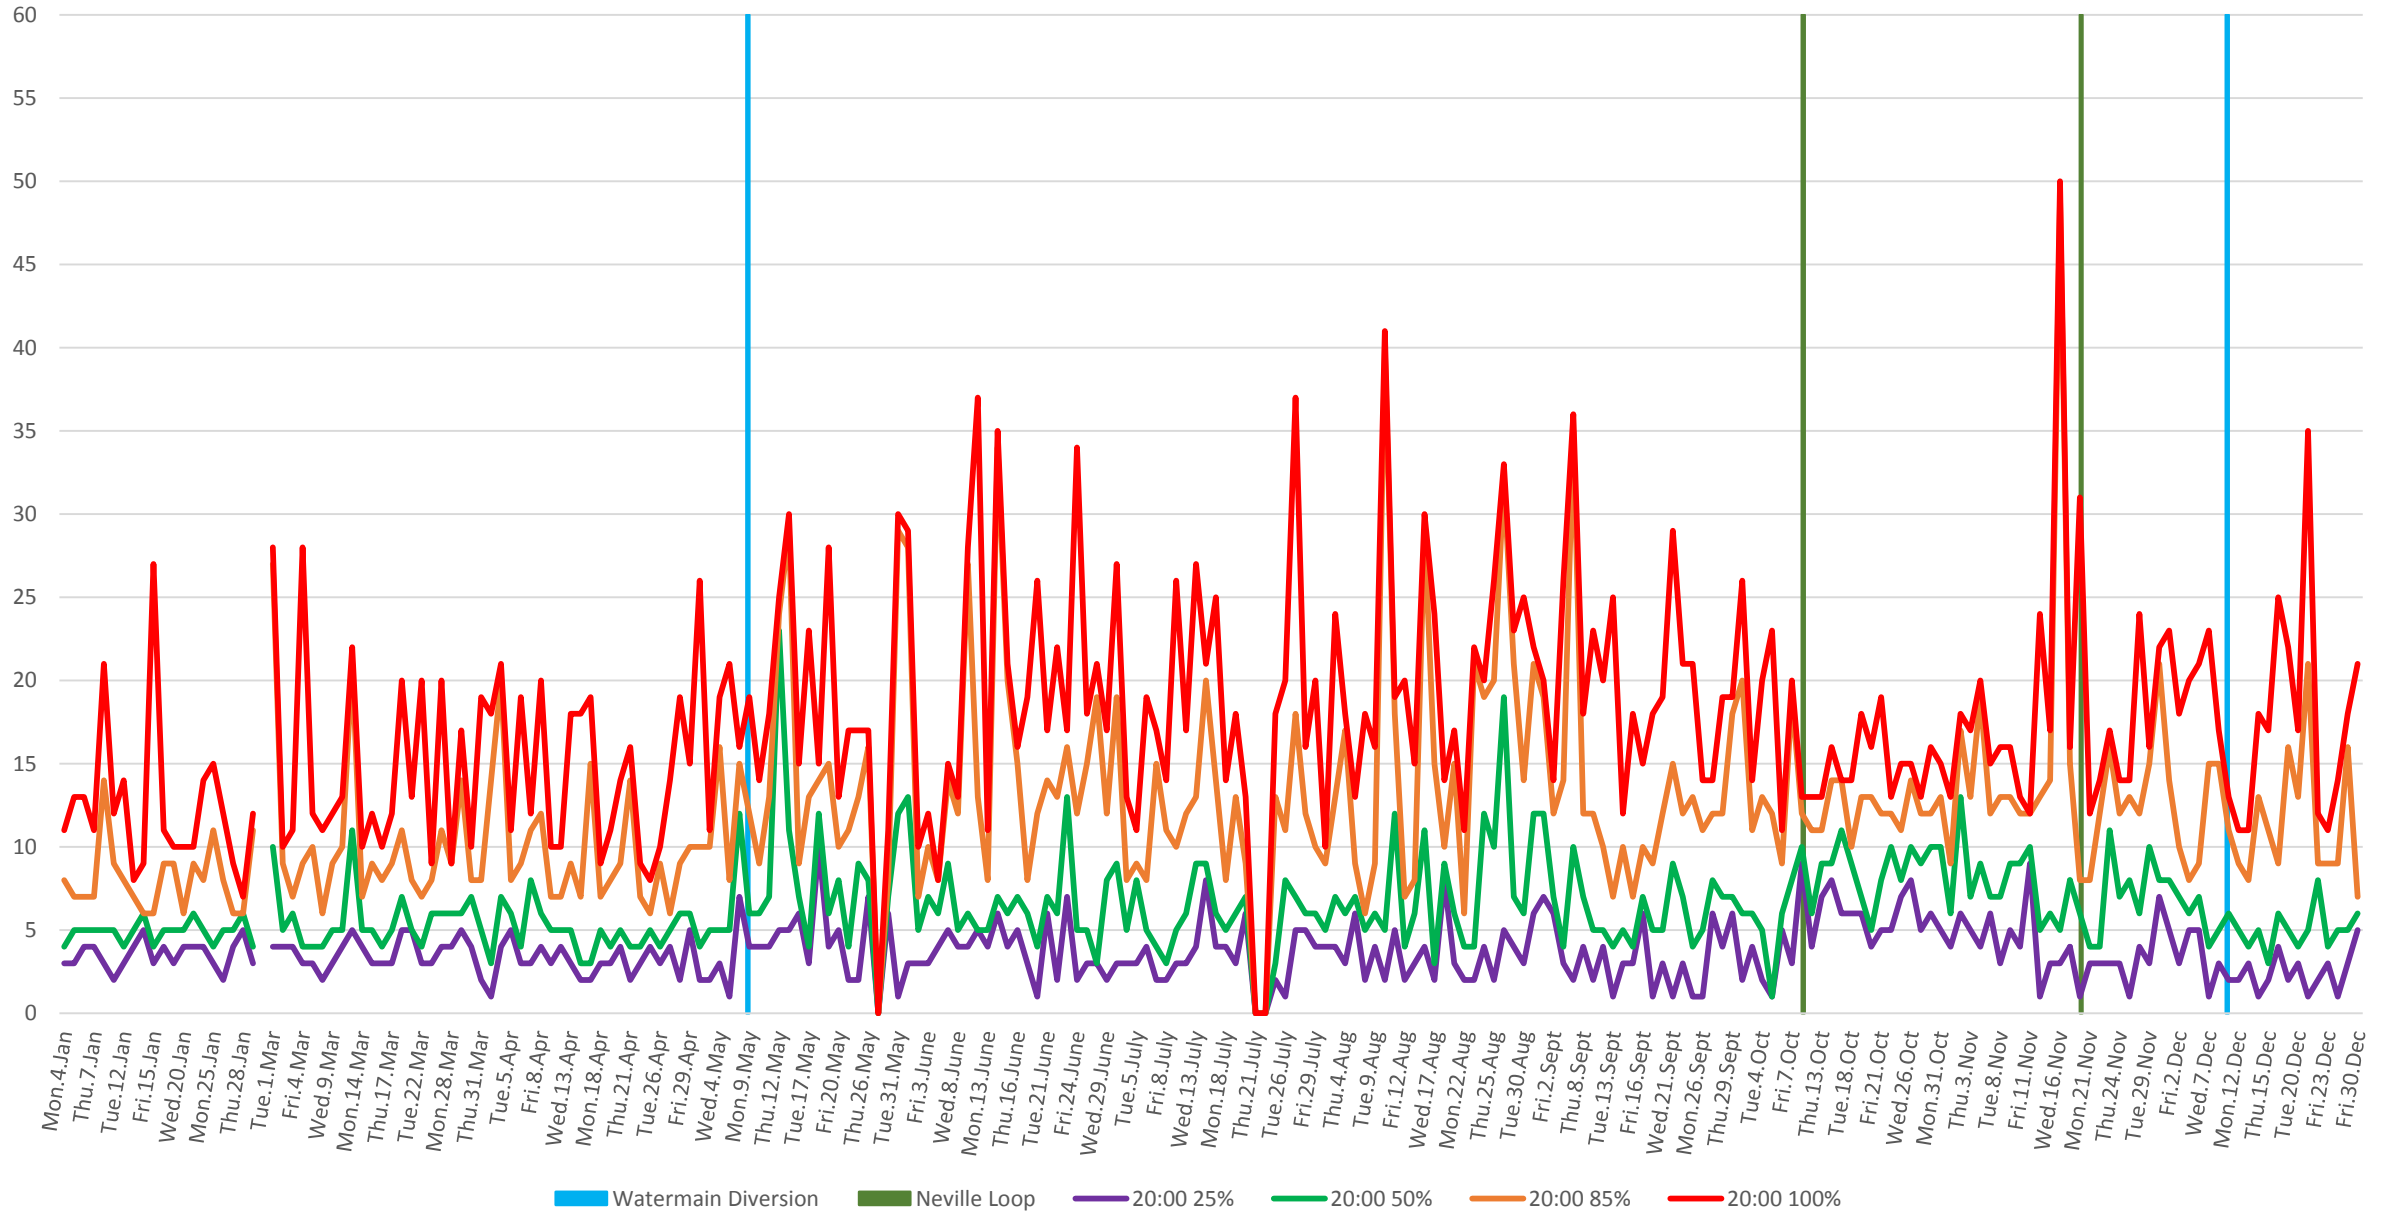

501 Queen Headways at Silver Birch Ave. Westbound 2016 Percentiles 0800 to 0900

501 Queen Headways at Silver Birch Ave. Westbound 2016 Percentiles 1300 to 1400

501 Queen Headways at Silver Birch Ave. Westbound 2016 Percentiles 1700 to 1800

501 Queen Headways at Silver Birch Ave. Westbound 2016 Percentiles 2000 to 2100

501 Queen Headways at Silver Birch Ave. Westbound 2016 Percentiles 2200 to 2300