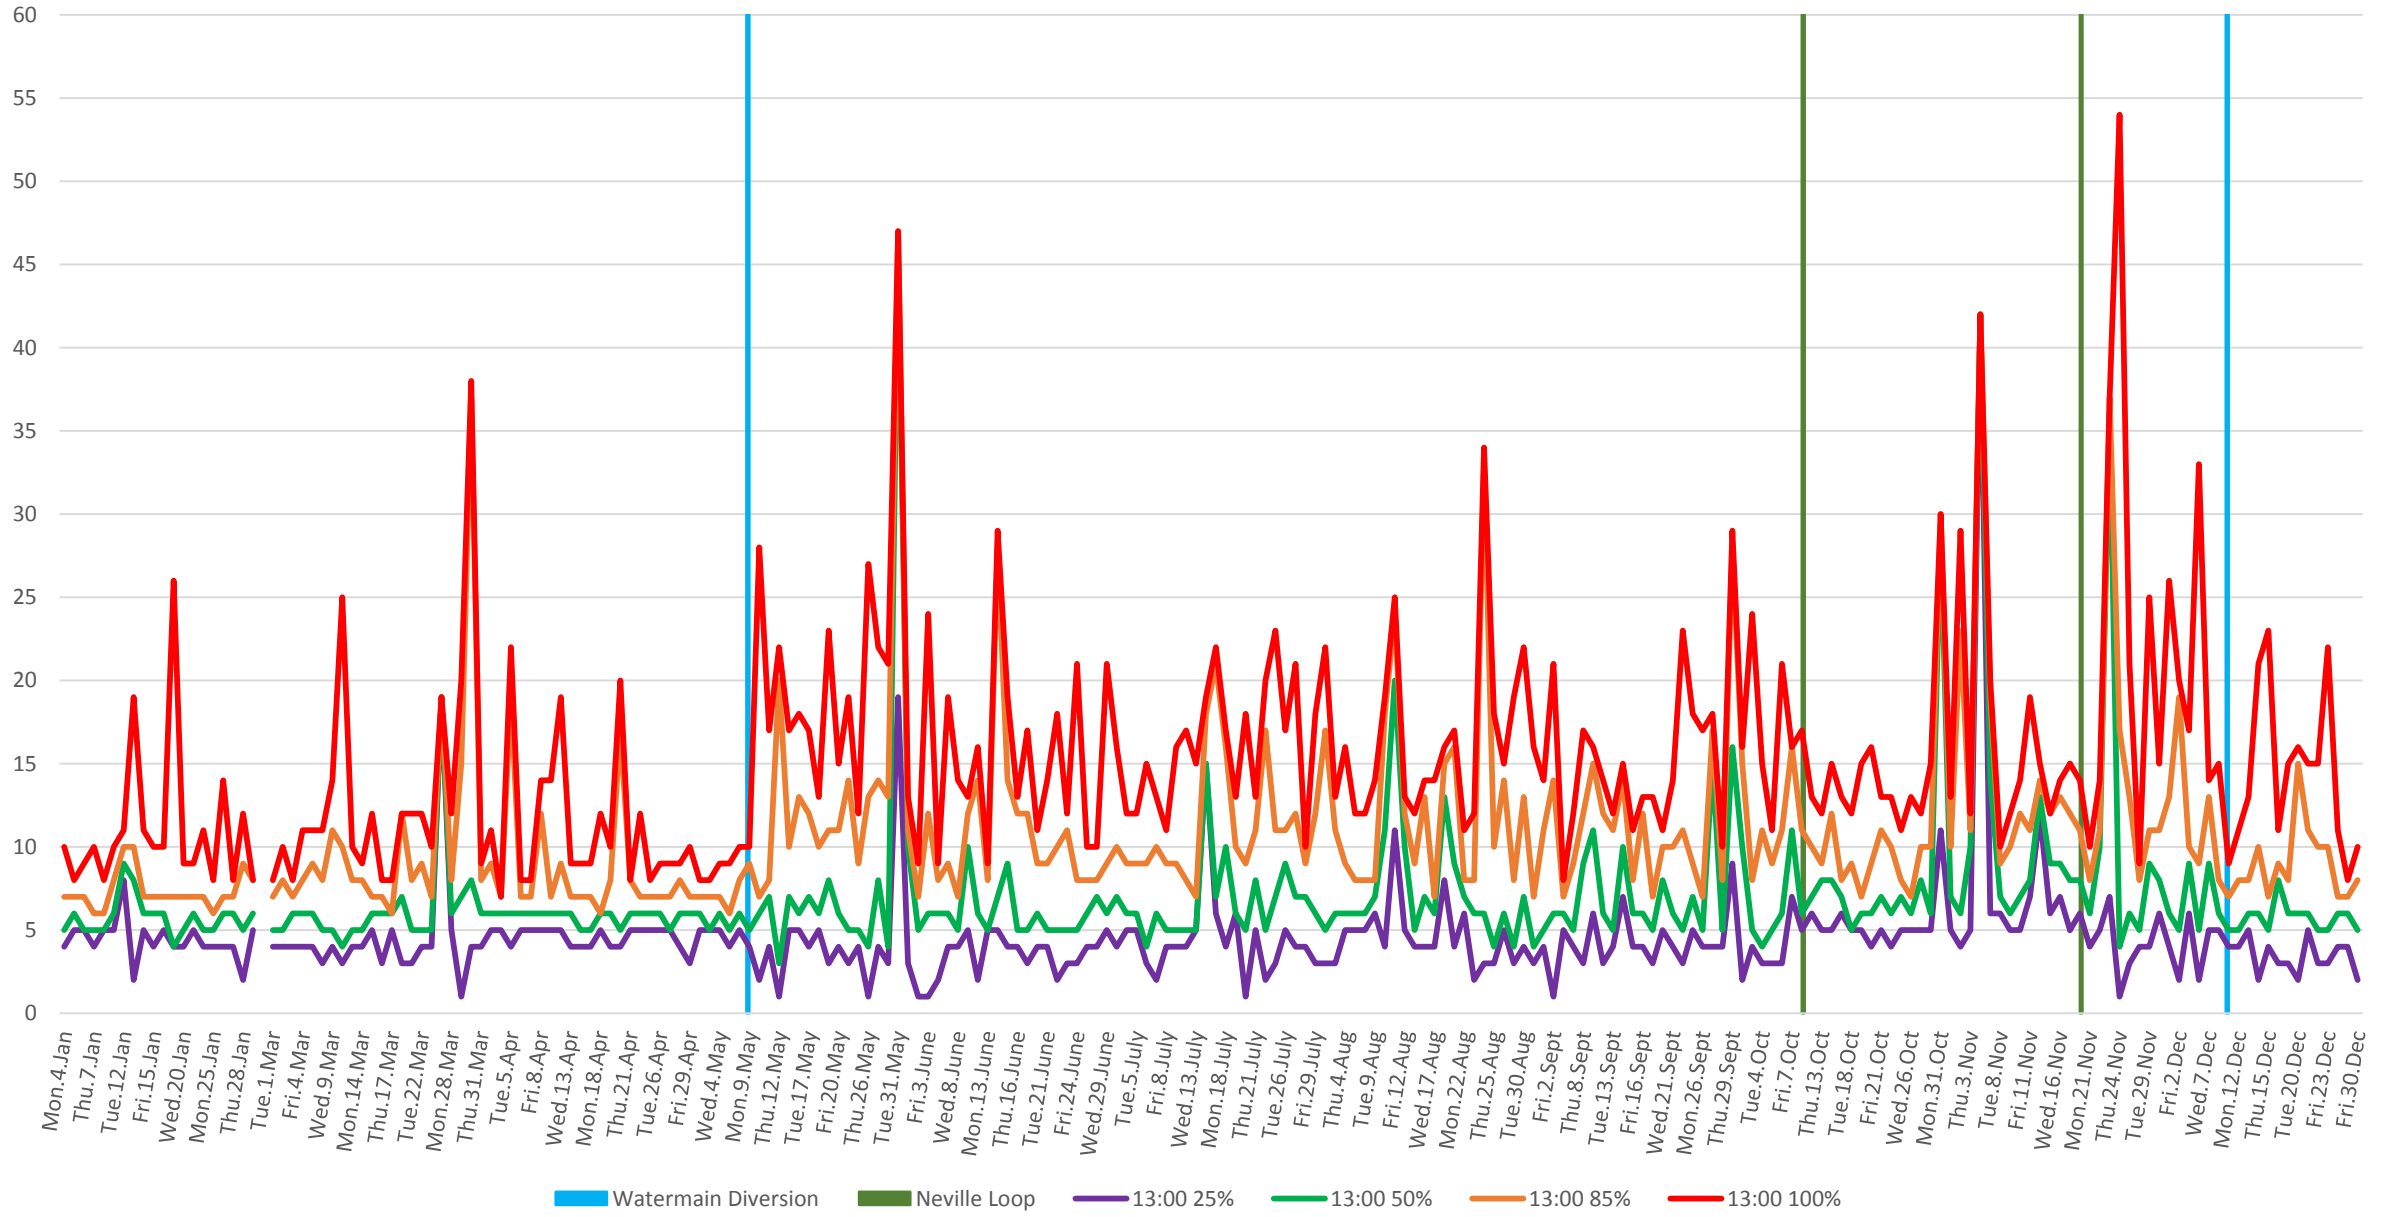

501 Queen Headways at Silver Birch Ave. Westbound 2016 Percentiles 0800 to 0900

501 Queen Headways at Silver Birch Ave. Westbound 2016 Percentiles 1300 to 1400

501 Queen Headways at Silver Birch Ave. Westbound 2016 Percentiles 1700 to 1800

501 Queen Headways at Silver Birch Ave. Westbound 2016 Percentiles 2000 to 2100

501 Queen Headways at Silver Birch Ave. Westbound 2016 Percentiles 2200 to 2300