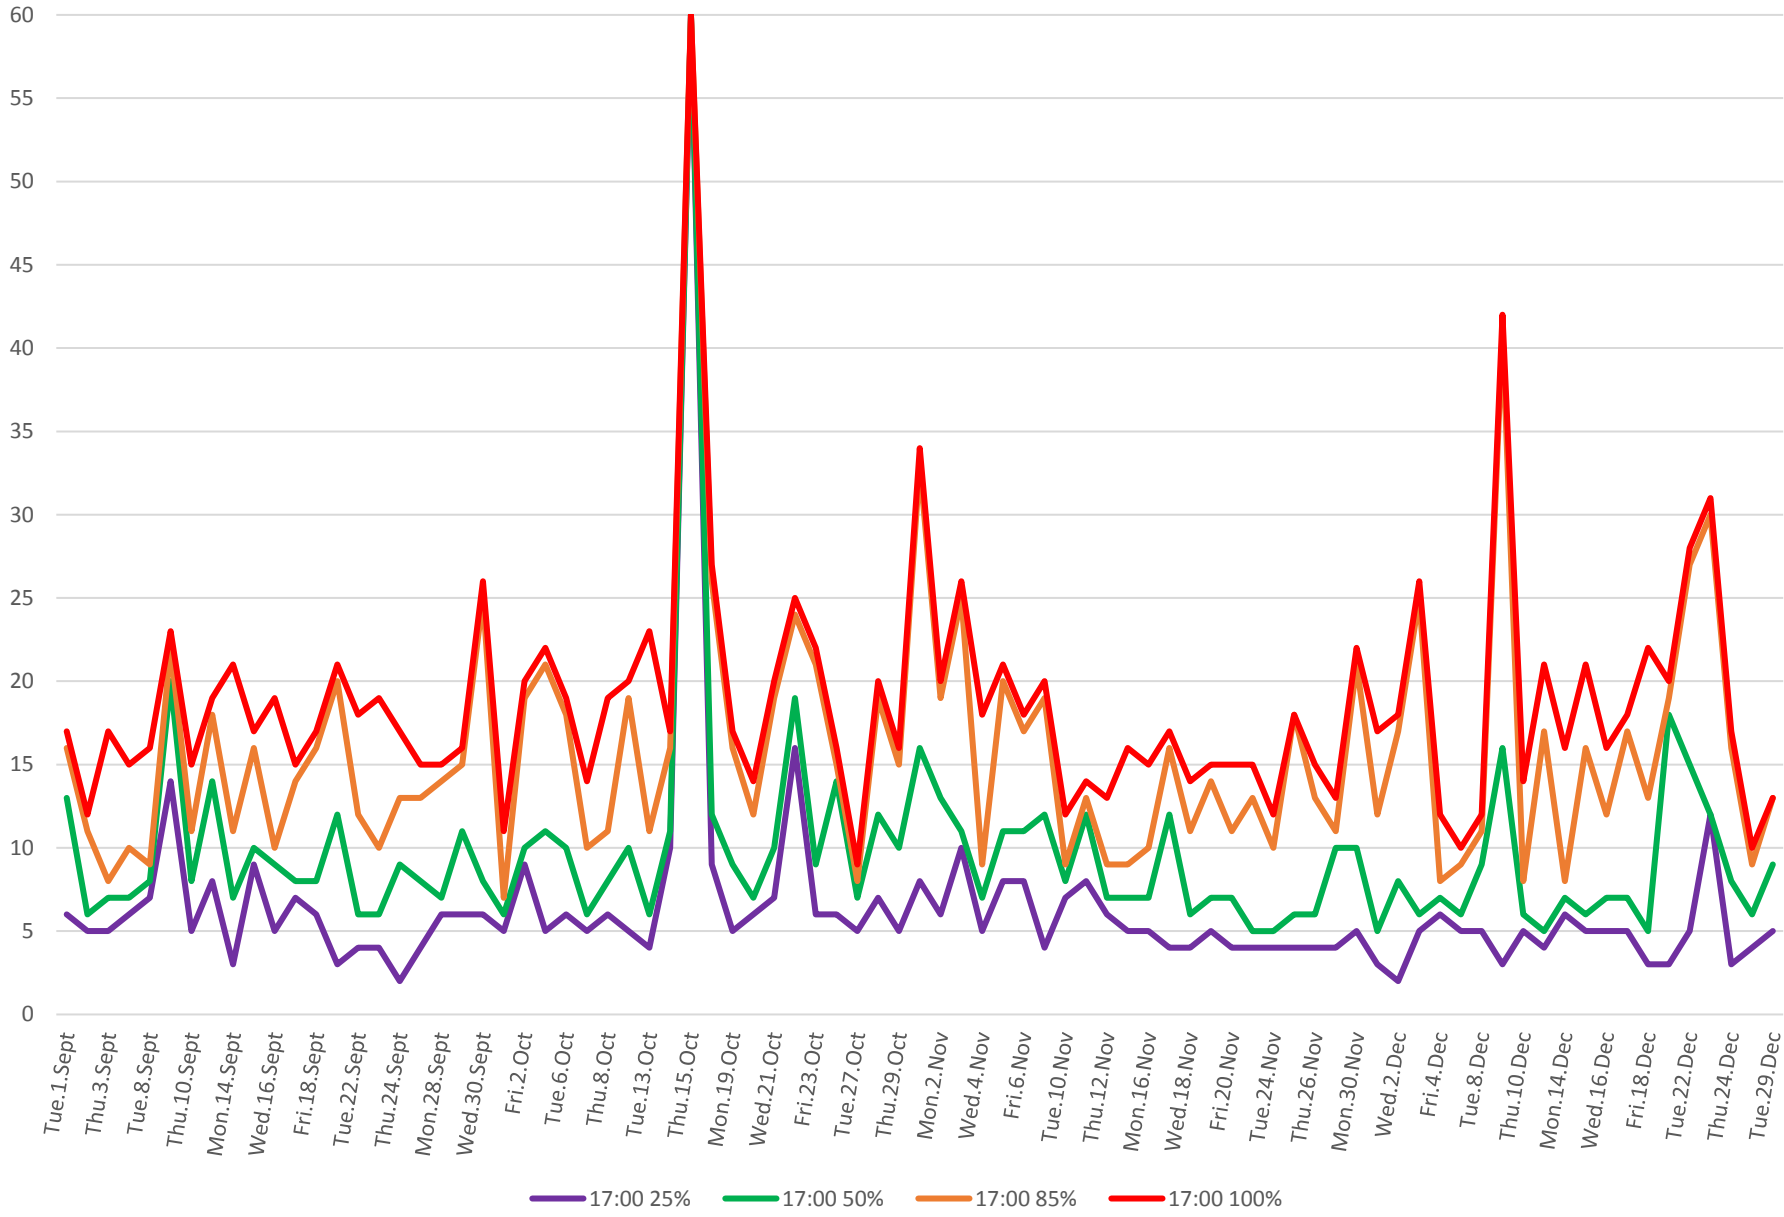

501 Queen Headways at Silver Birch Ave. Westbound 2015 Percentiles 0800 to 0900

501 Queen Headways at Silver Birch Ave. Westbound 2015 Percentiles 1300 to 1400

501 Queen Headways at Silver Birch Ave. Westbound 2015 Percentiles 1700 to 1800

501 Queen Headways at Silver Birch Ave. Westbound 2015 Percentiles 2000 to 2100

501 Queen Headways at Silver Birch Ave. Westbound 2015 Percentiles 2200 to 2300