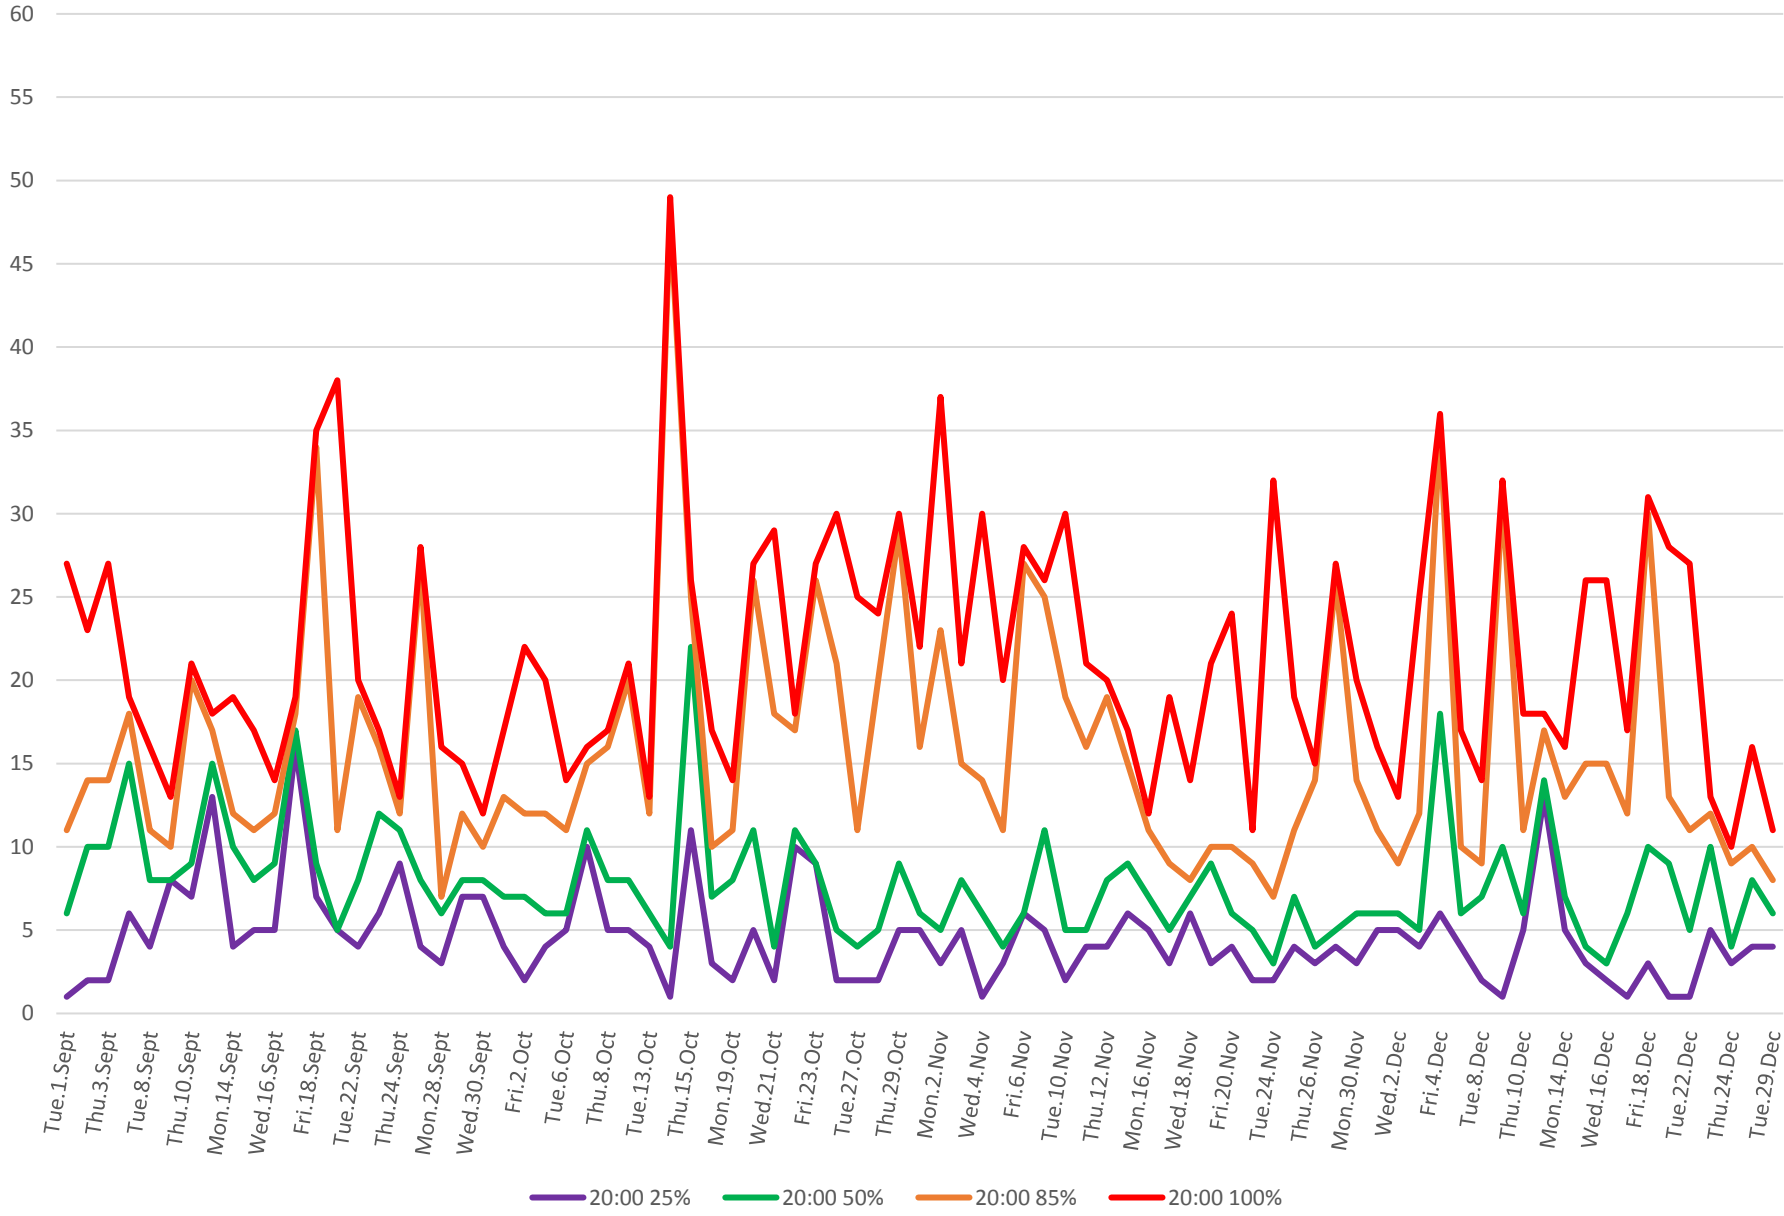

501 Queen Headways at Silver Birch Ave. Westbound 2015 Percentiles 0800 to 0900

501 Queen Headways at Silver Birch Ave. Westbound 2015 Percentiles 1300 to 1400

501 Queen Headways at Silver Birch Ave. Westbound 2015 Percentiles 1700 to 1800

501 Queen Headways at Silver Birch Ave. Westbound 2015 Percentiles 2000 to 2100

501 Queen Headways at Silver Birch Ave. Westbound 2015 Percentiles 2200 to 2300