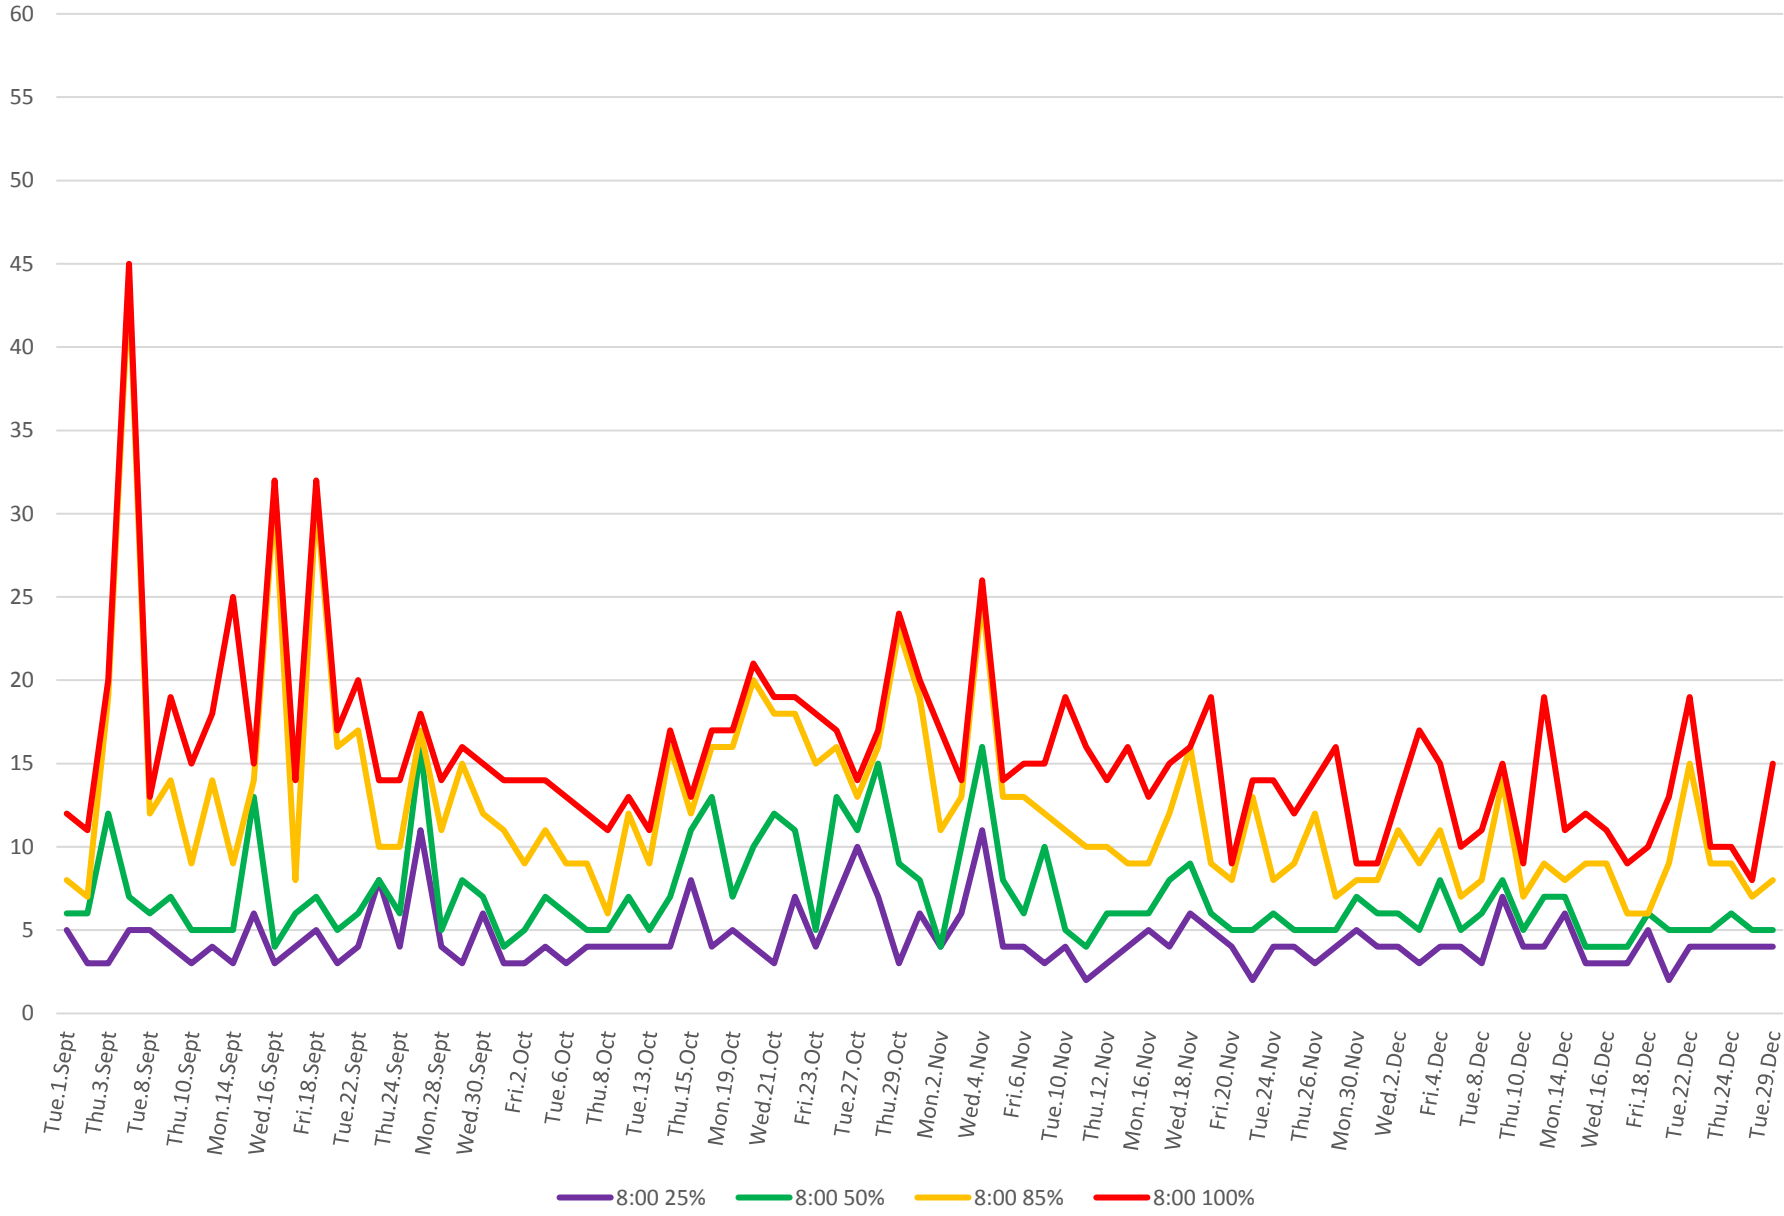

501 Queen Headways at Silver Birch Ave. Westbound 2015 Percentiles 0800 to 0900

501 Queen Headways at Silver Birch Ave. Westbound 2015 Percentiles 1300 to 1400

501 Queen Headways at Silver Birch Ave. Westbound 2015 Percentiles 1700 to 1800

501 Queen Headways at Silver Birch Ave. Westbound 2015 Percentiles 2000 to 2100

501 Queen Headways at Silver Birch Ave. Westbound 2015 Percentiles 2200 to 2300