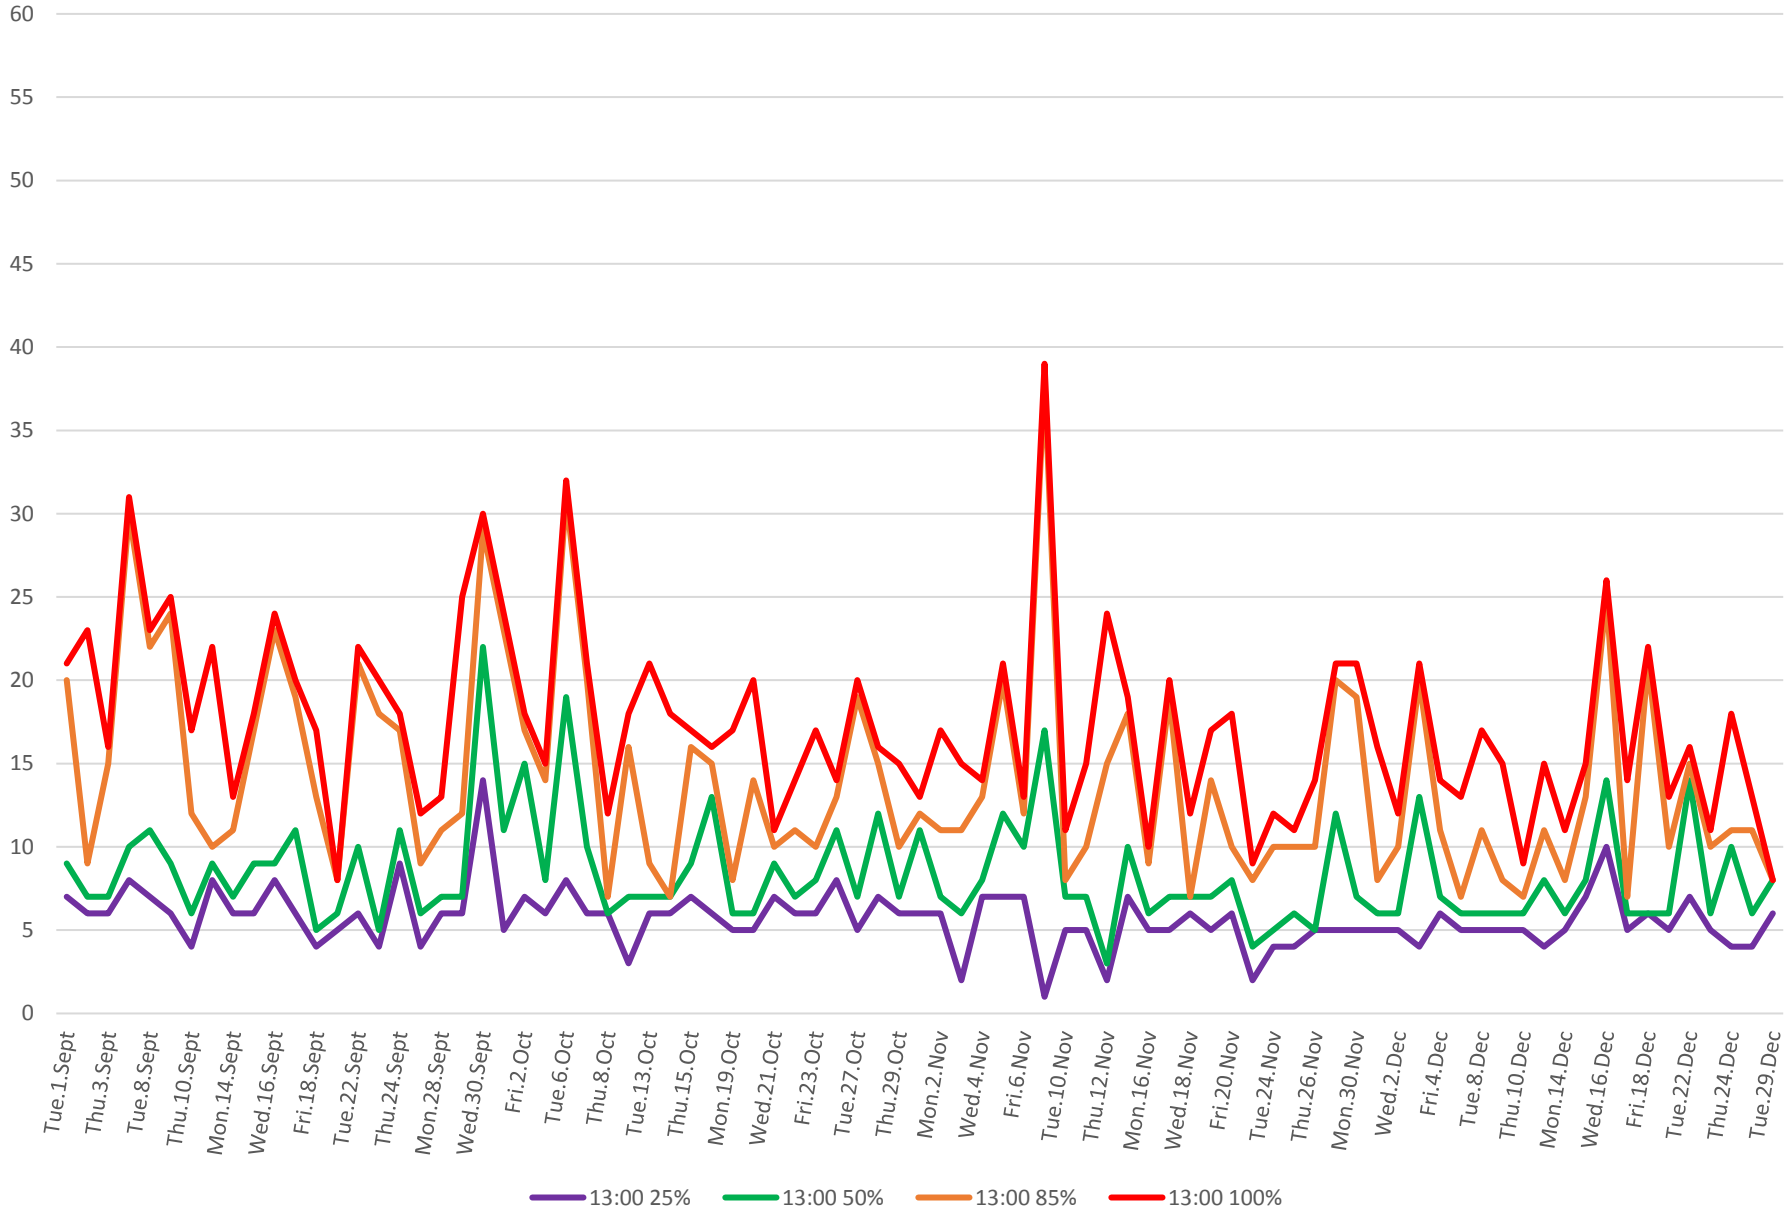

501 Queen Headways at Silver Birch Ave. Westbound 2015 Percentiles 0800 to 0900

501 Queen Headways at Silver Birch Ave. Westbound 2015 Percentiles 1300 to 1400

501 Queen Headways at Silver Birch Ave. Westbound 2015 Percentiles 1700 to 1800

501 Queen Headways at Silver Birch Ave. Westbound 2015 Percentiles 2000 to 2100

501 Queen Headways at Silver Birch Ave. Westbound 2015 Percentiles 2200 to 2300