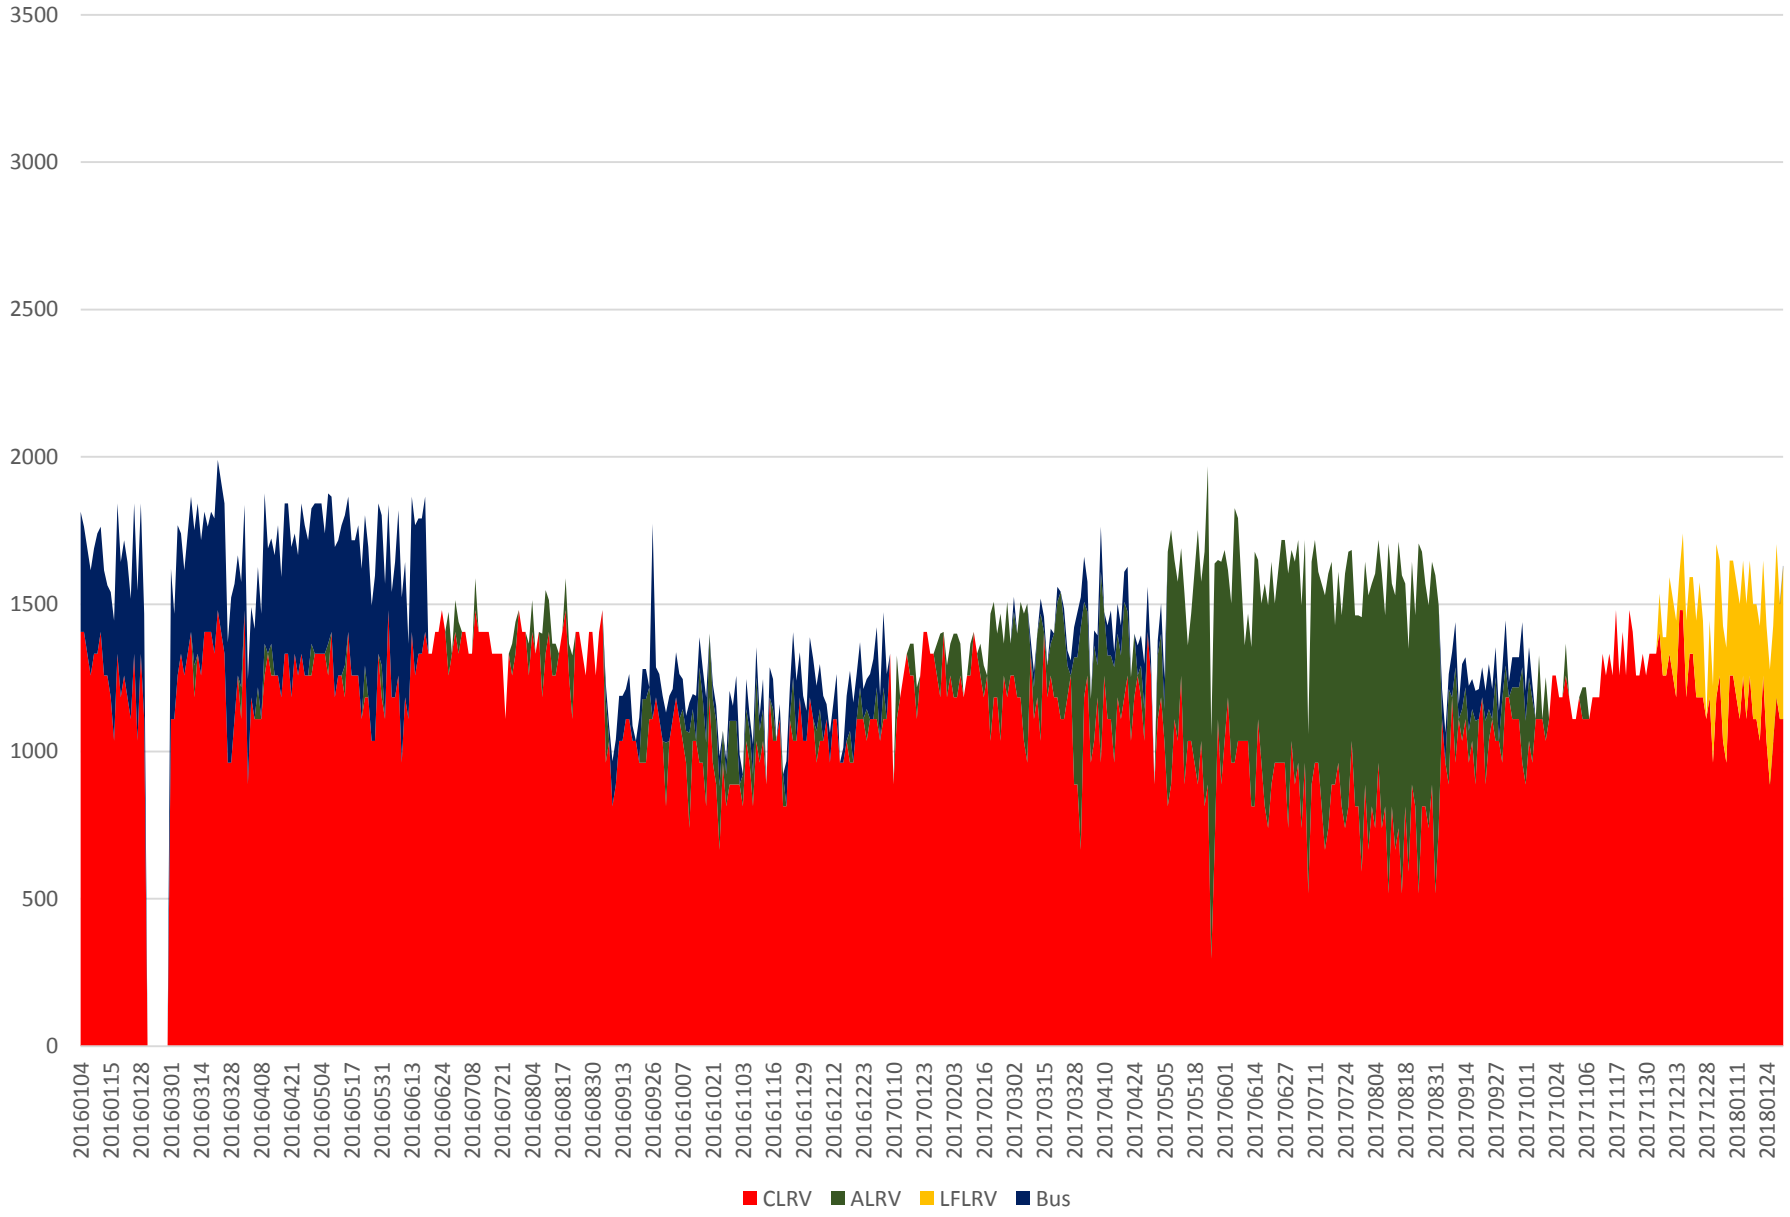

### 504 King Capacity at Jameson/EB 600 to 700

### 504 King Capacity at Jameson/EB 700 to 800

### 504 King Capacity at Jameson/EB 800 to 900

### 504 King Capacity at Jameson/EB 900 to 1000