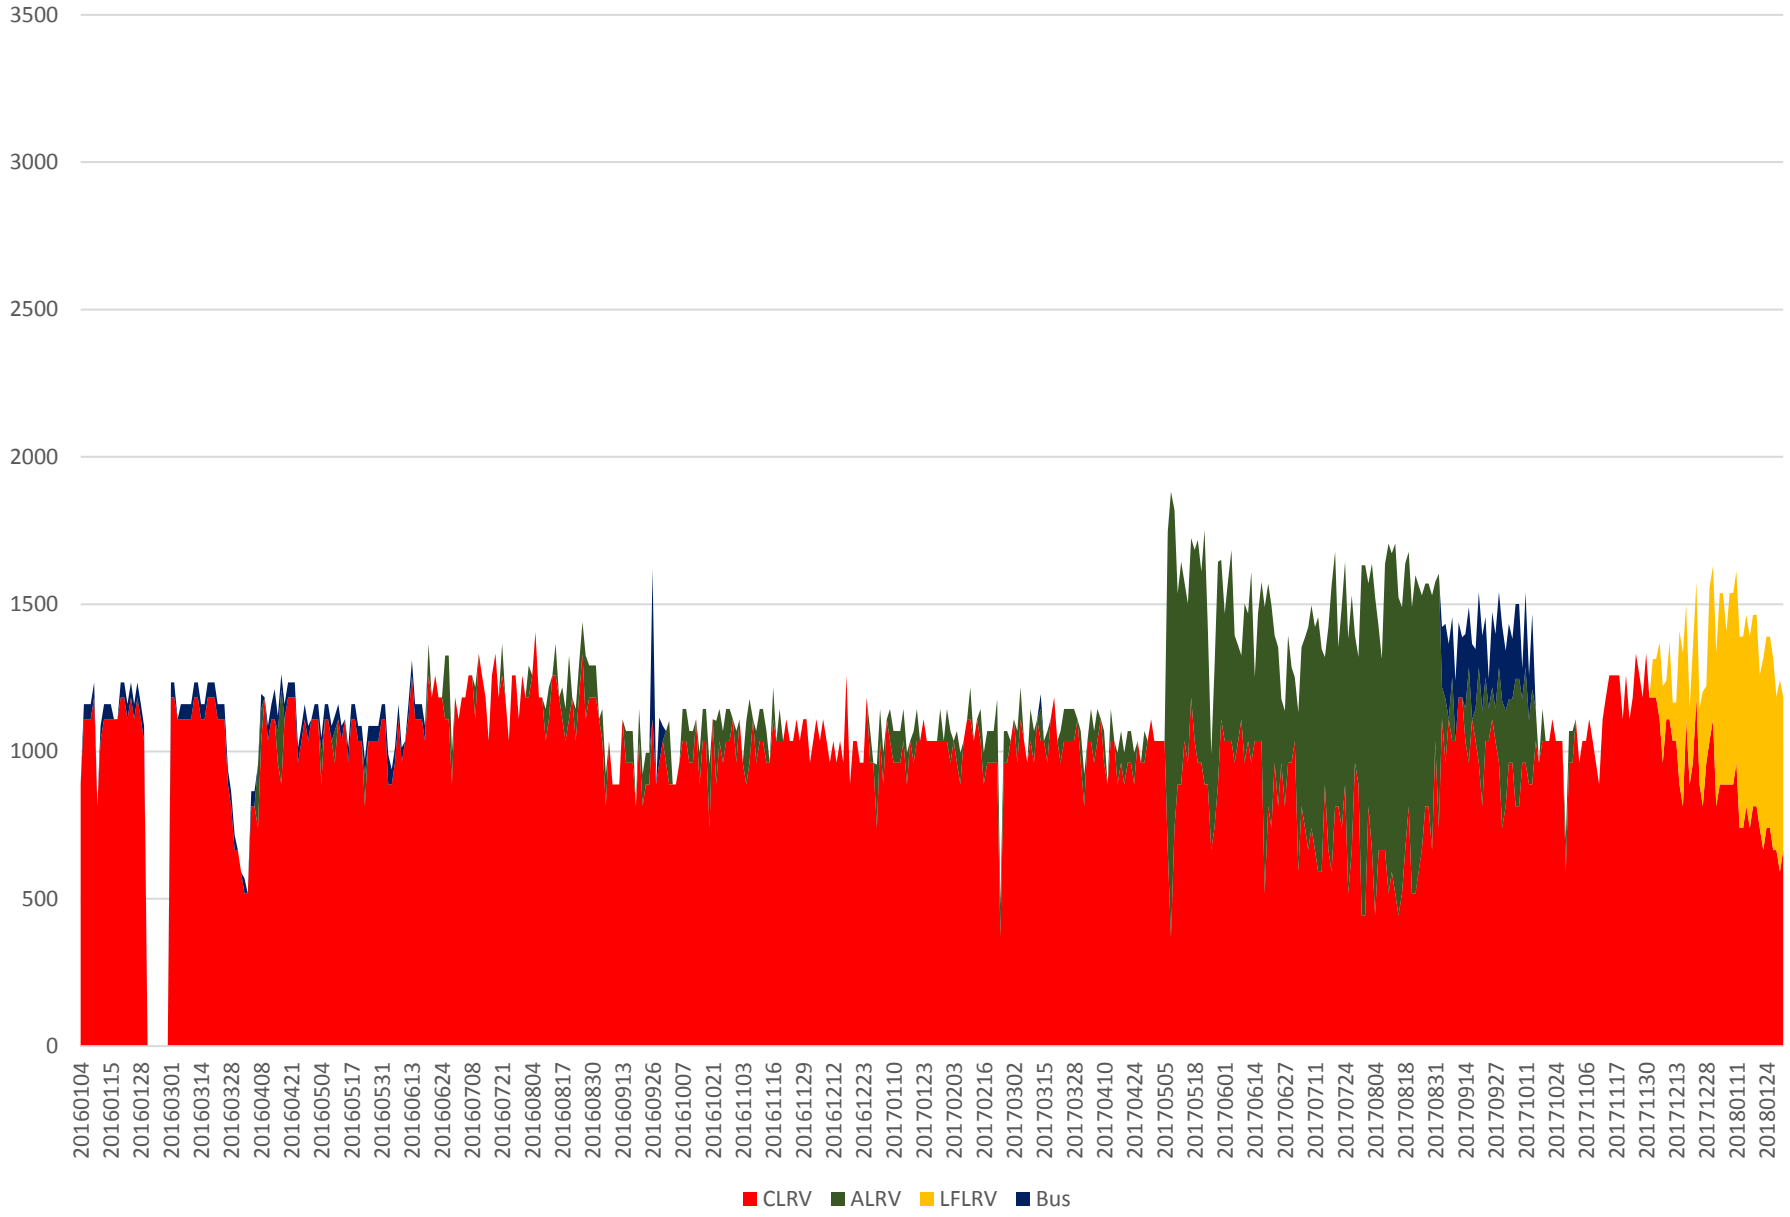

### 504 King Capacity at Jameson/EB 600 to 700

### 504 King Capacity at Jameson/EB 700 to 800

### 504 King Capacity at Jameson/EB 800 to 900

### 504 King Capacity at Jameson/EB 900 to 1000