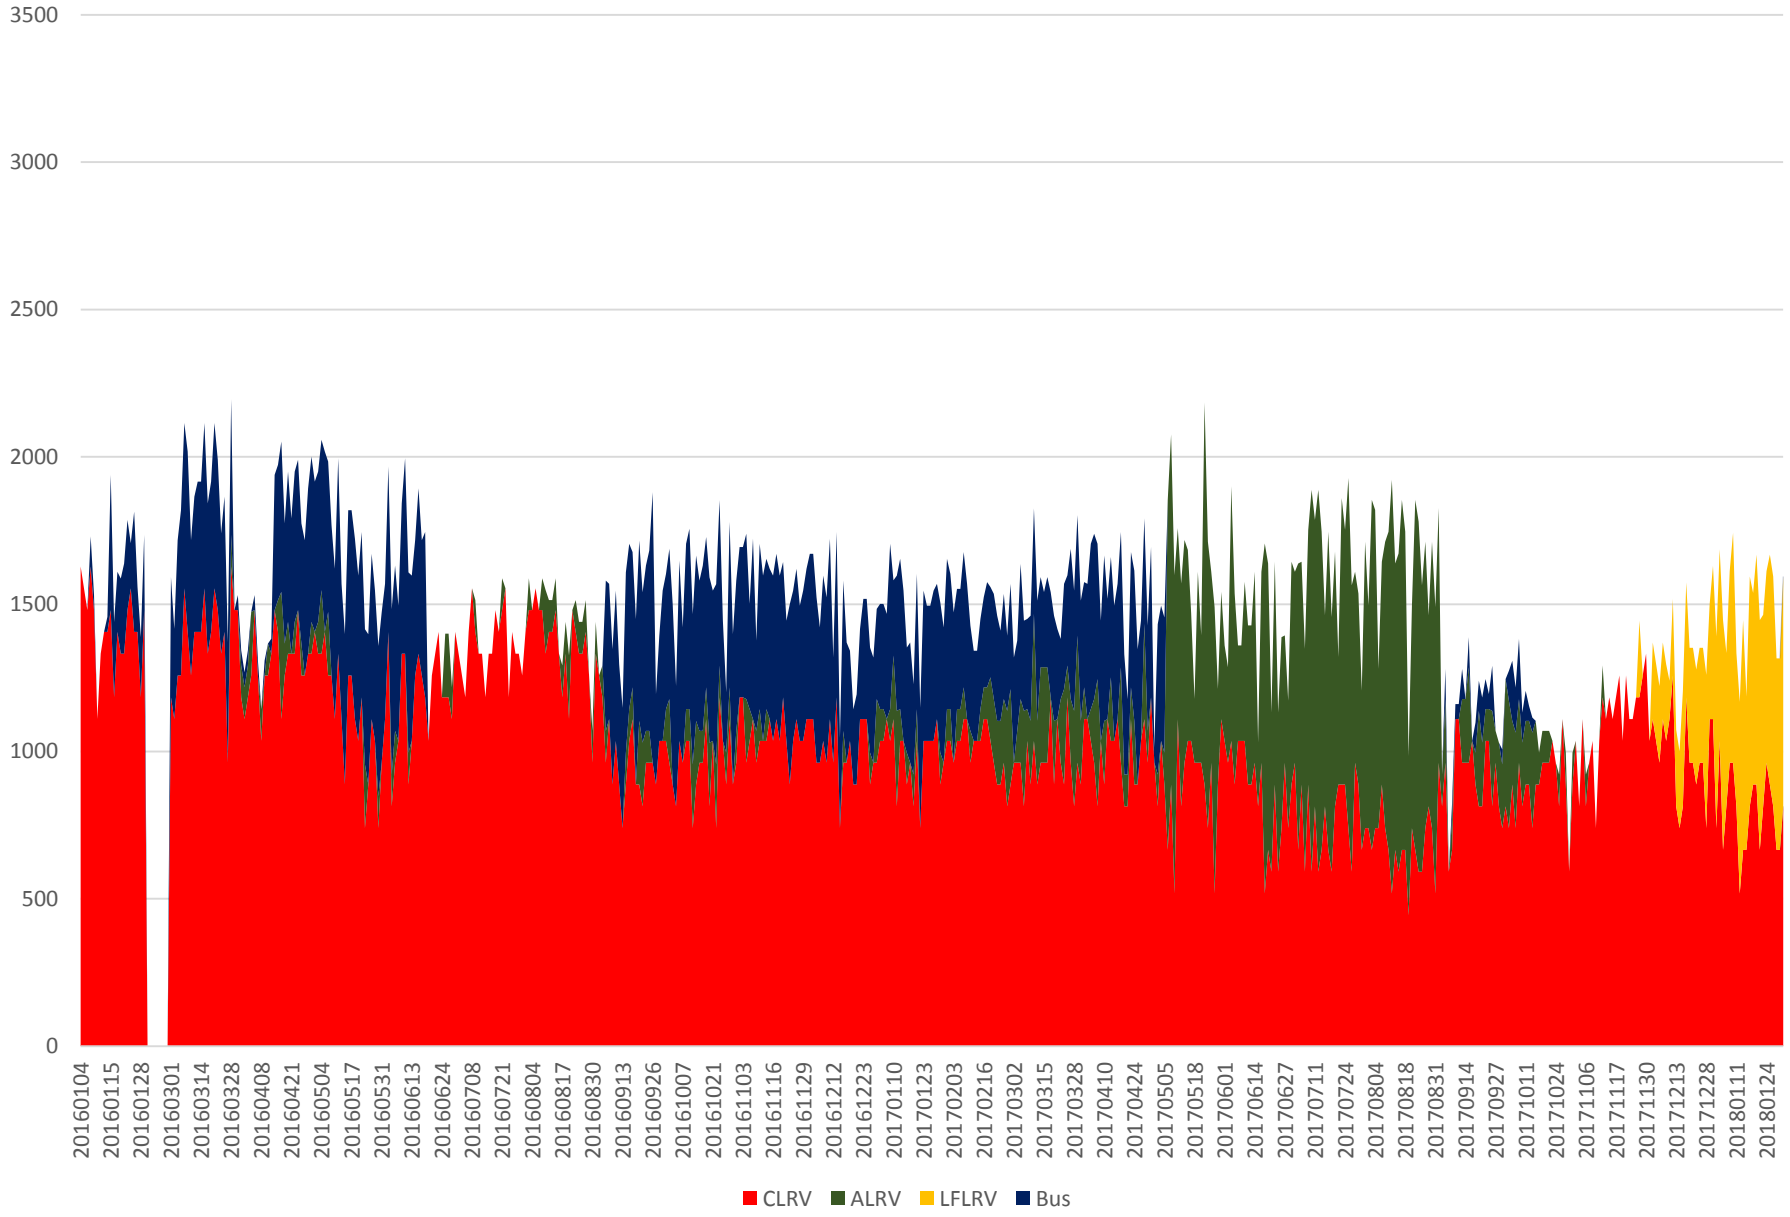

### 504 King Capacity at Jameson/EB 600 to 700

### 504 King Capacity at Jameson/EB 700 to 800

### 504 King Capacity at Jameson/EB 800 to 900

### 504 King Capacity at Jameson/EB 900 to 1000