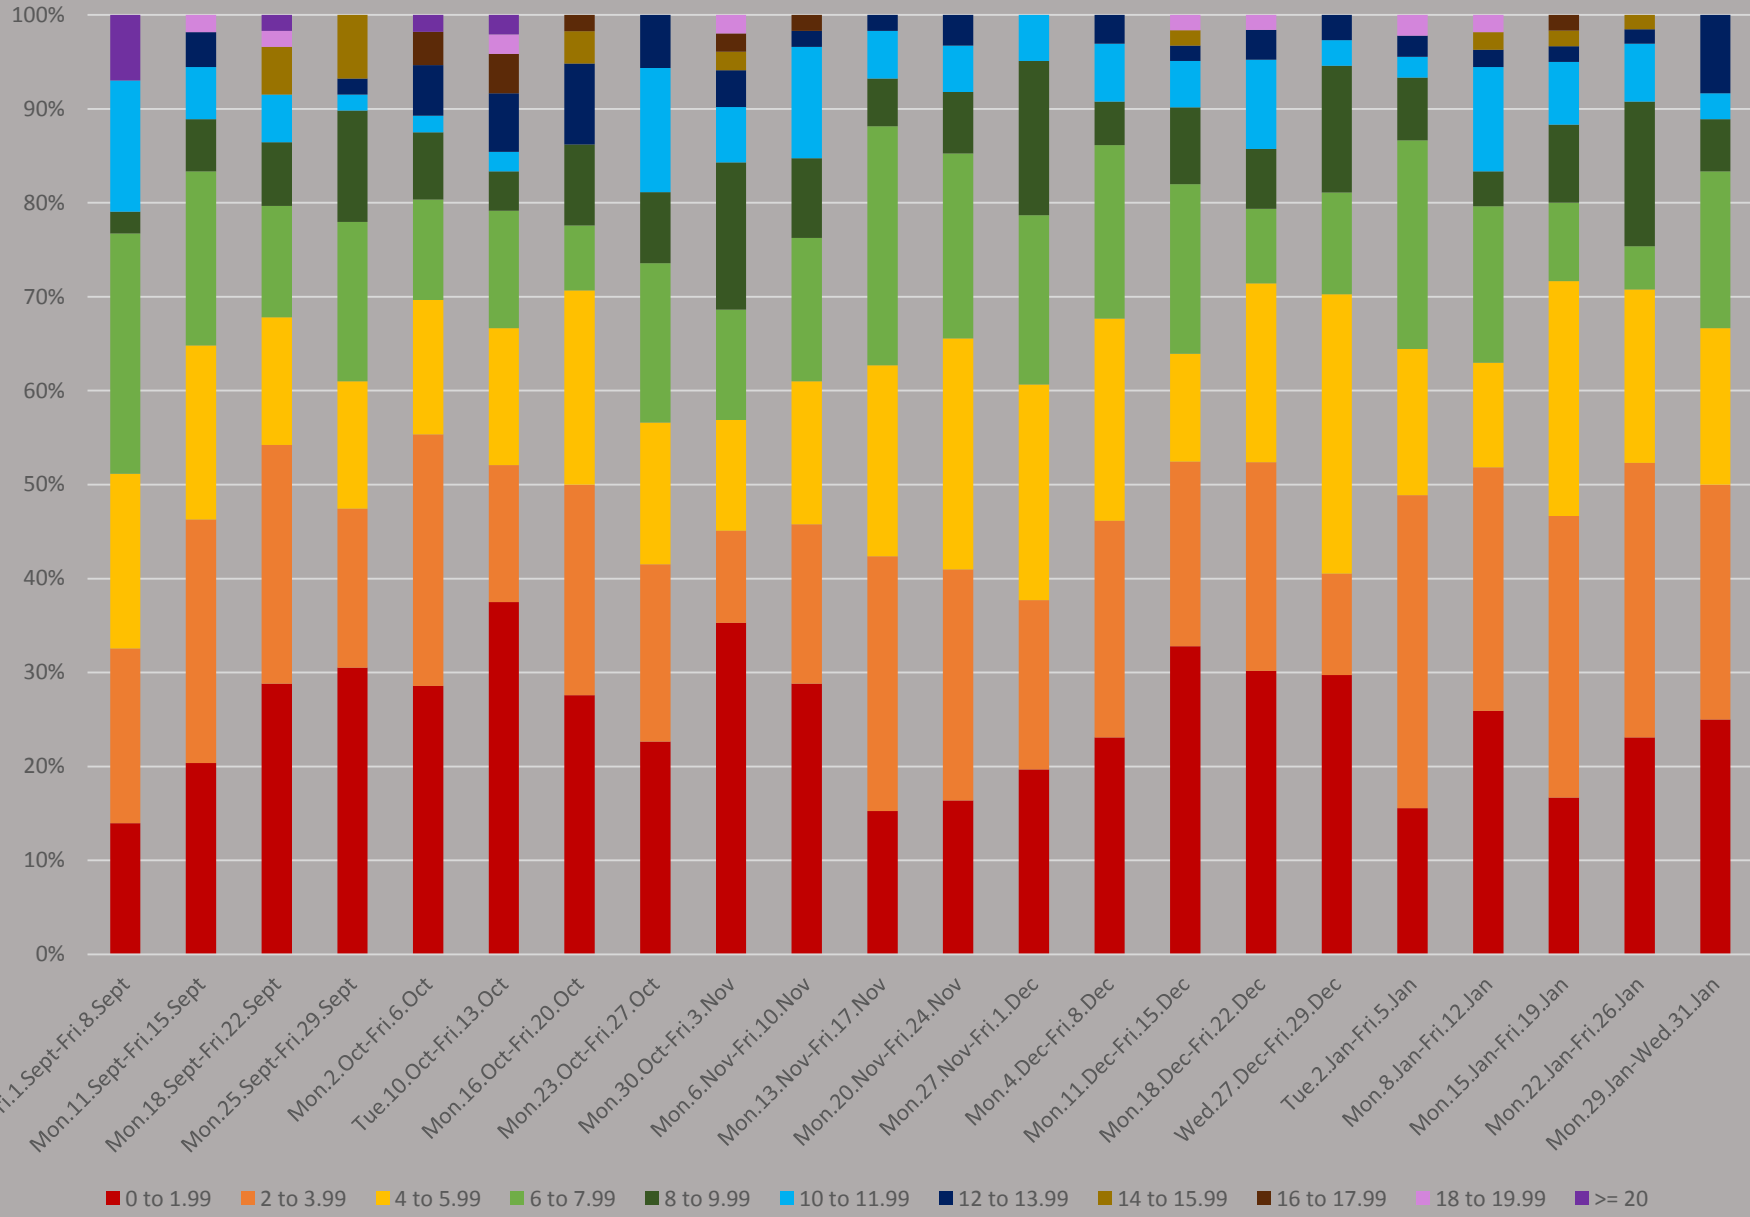

504 King Headways at Yonge Westbound September to January 2018 8-9 AM

504 King Headways at Yonge Westbound September to January 2018 1-2 PM

### 504 King Headways at Yonge Westbound September to January 2018 5-6 PM

504 King Headways at Yonge Westbound September to January 2018 8-9 PM

### 504 King Headways at Yonge Westbound September to January 2018 10-11 PM