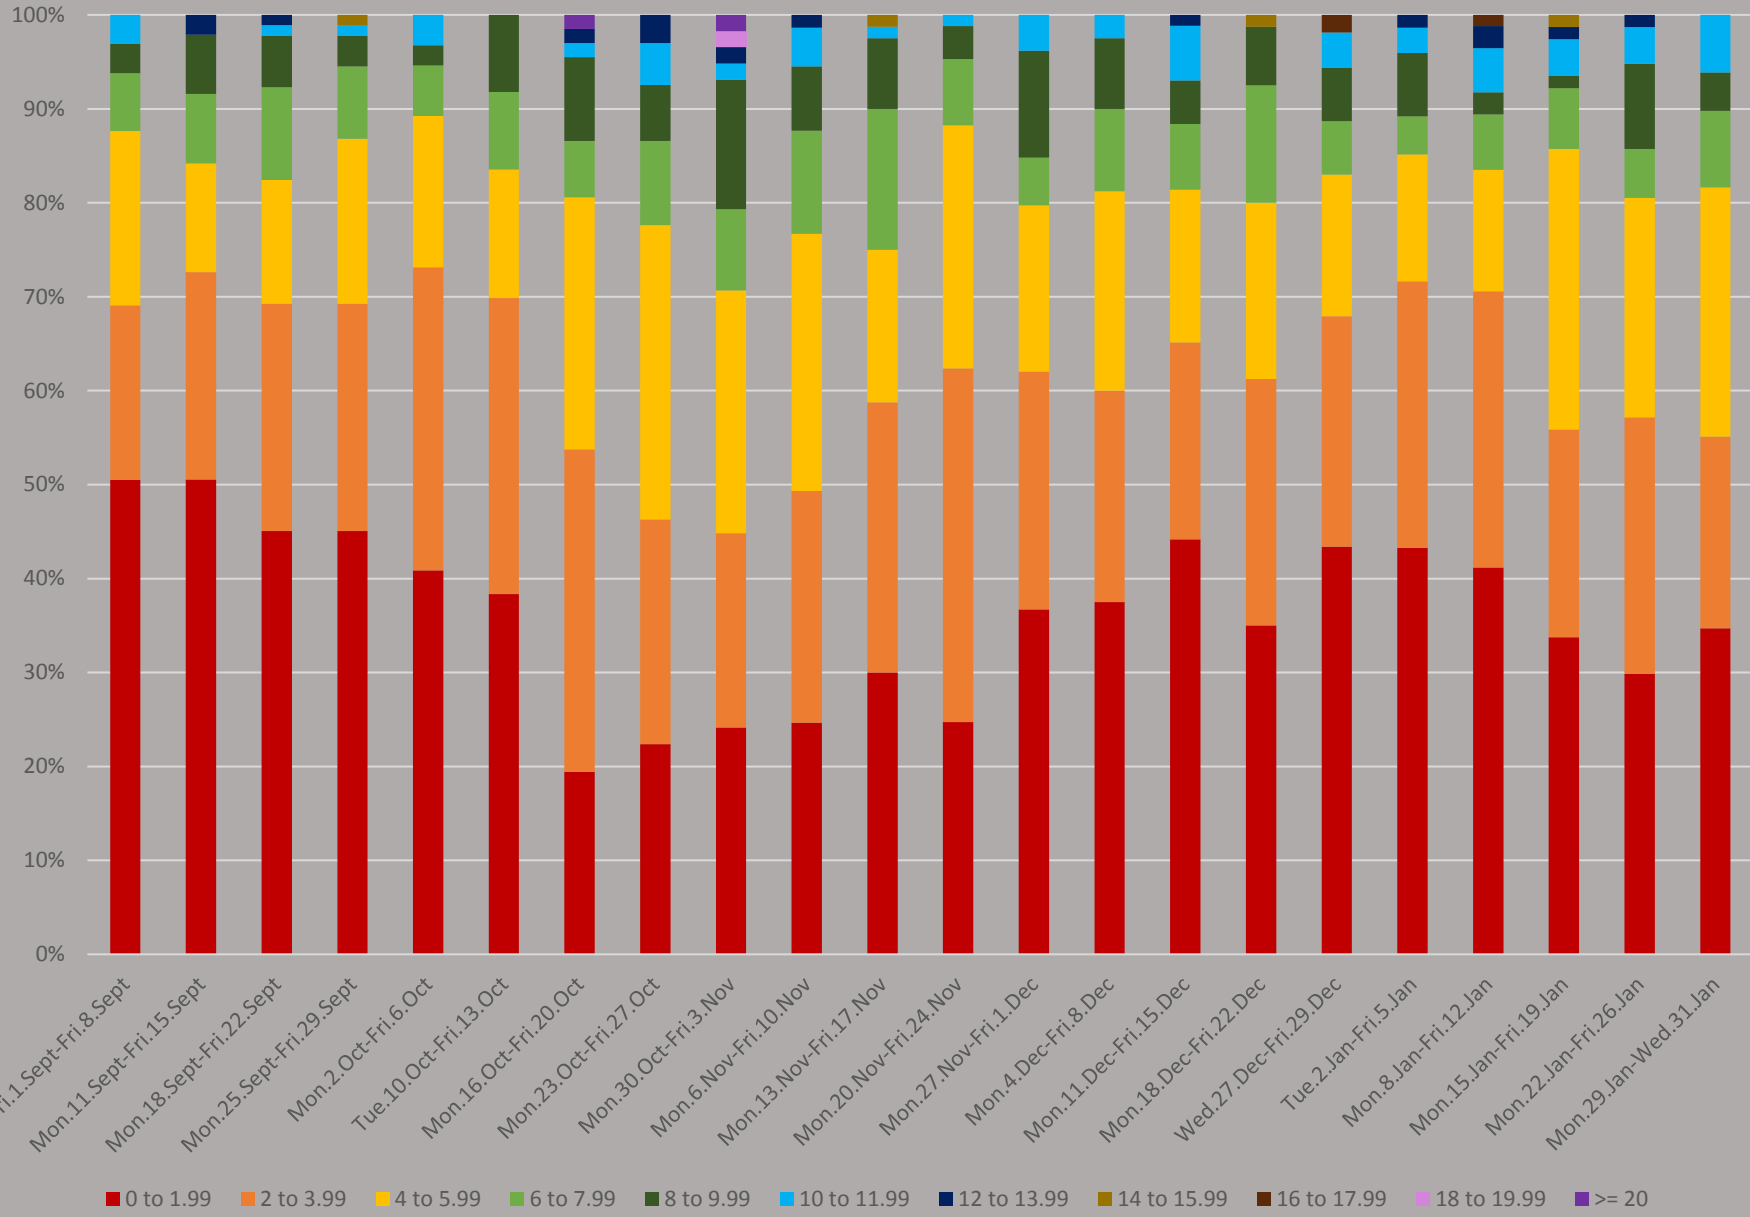

504 King Headways at Yonge Westbound September to January 2018 8-9 AM

504 King Headways at Yonge Westbound September to January 2018 1-2 PM

### 504 King Headways at Yonge Westbound September to January 2018 5-6 PM

504 King Headways at Yonge Westbound September to January 2018 8-9 PM

### 504 King Headways at Yonge Westbound September to January 2018 10-11 PM