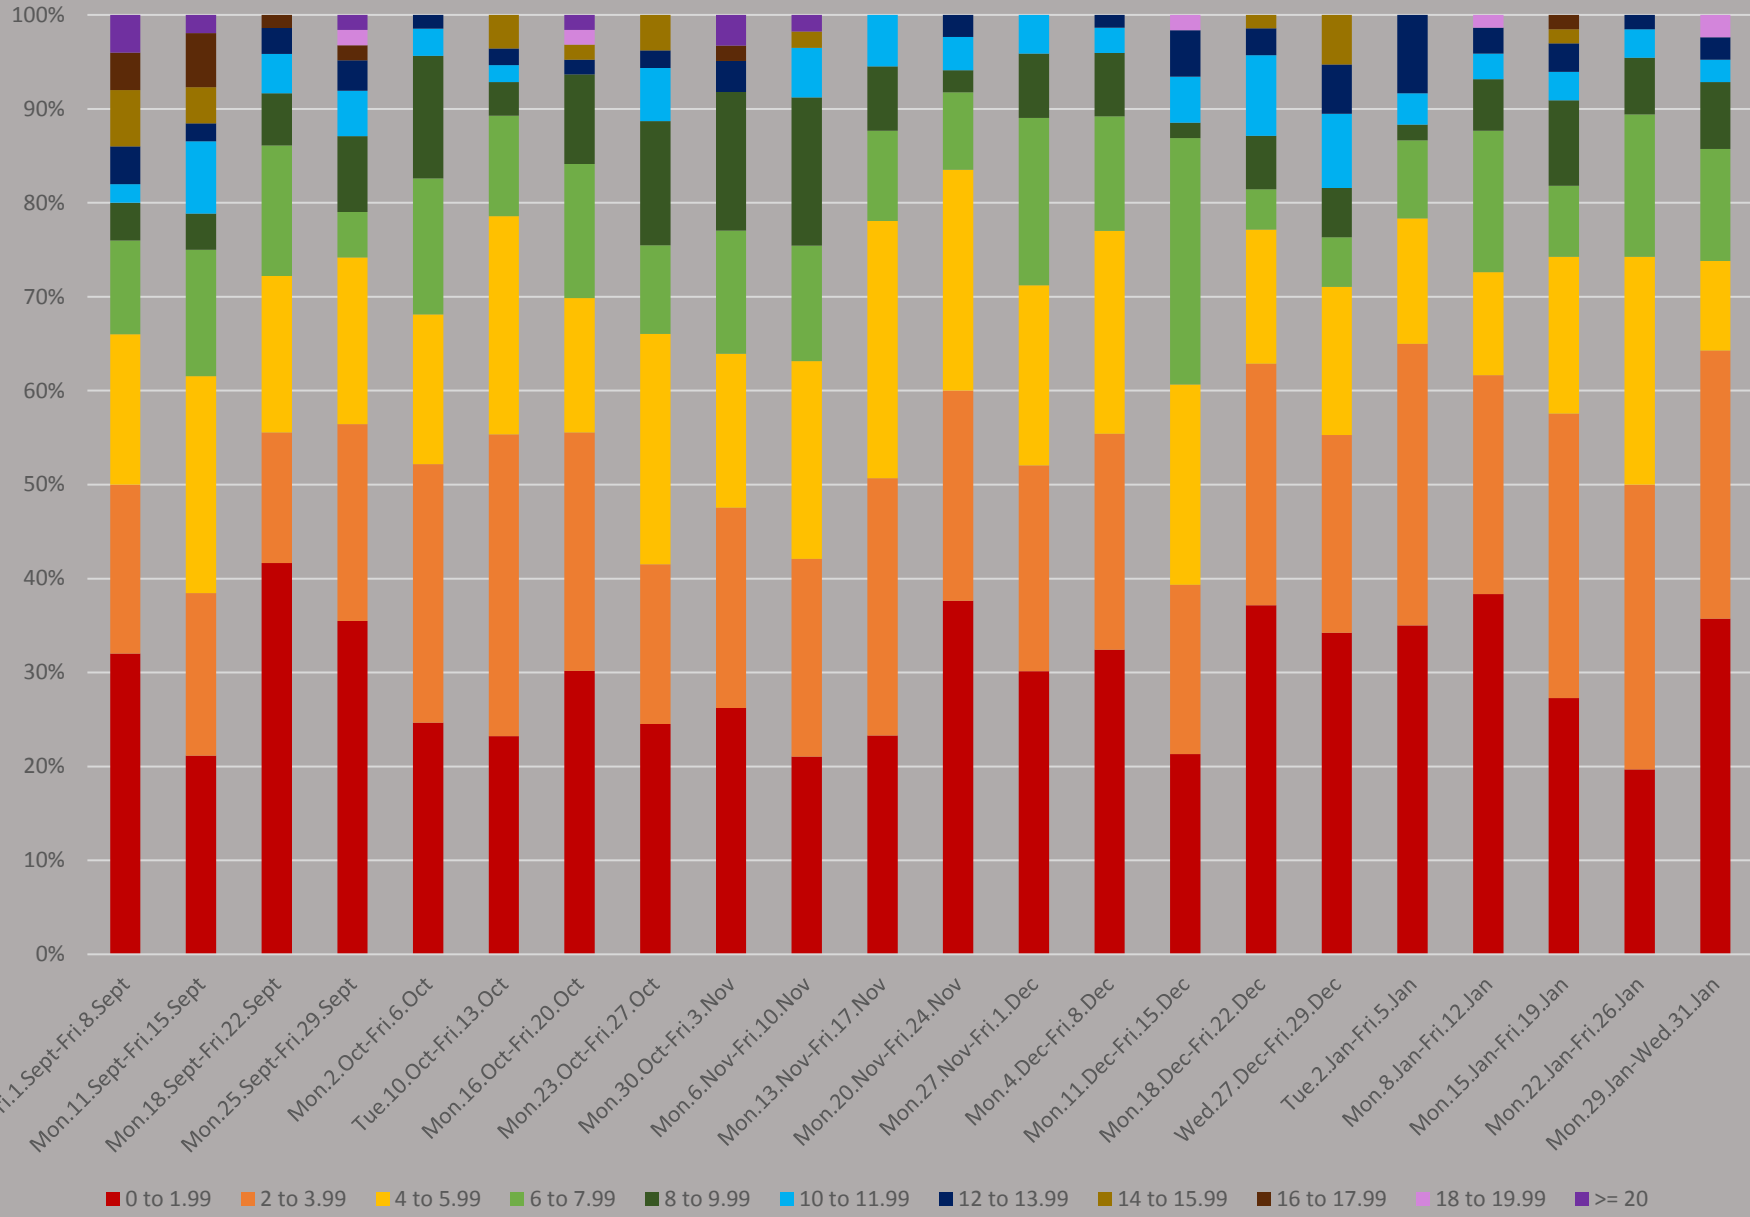

504 King Headways at Yonge Westbound September to January 2018 8-9 AM

504 King Headways at Yonge Westbound September to January 2018 1-2 PM

### 504 King Headways at Yonge Westbound September to January 2018 5-6 PM

504 King Headways at Yonge Westbound September to January 2018 8-9 PM

### 504 King Headways at Yonge Westbound September to January 2018 10-11 PM