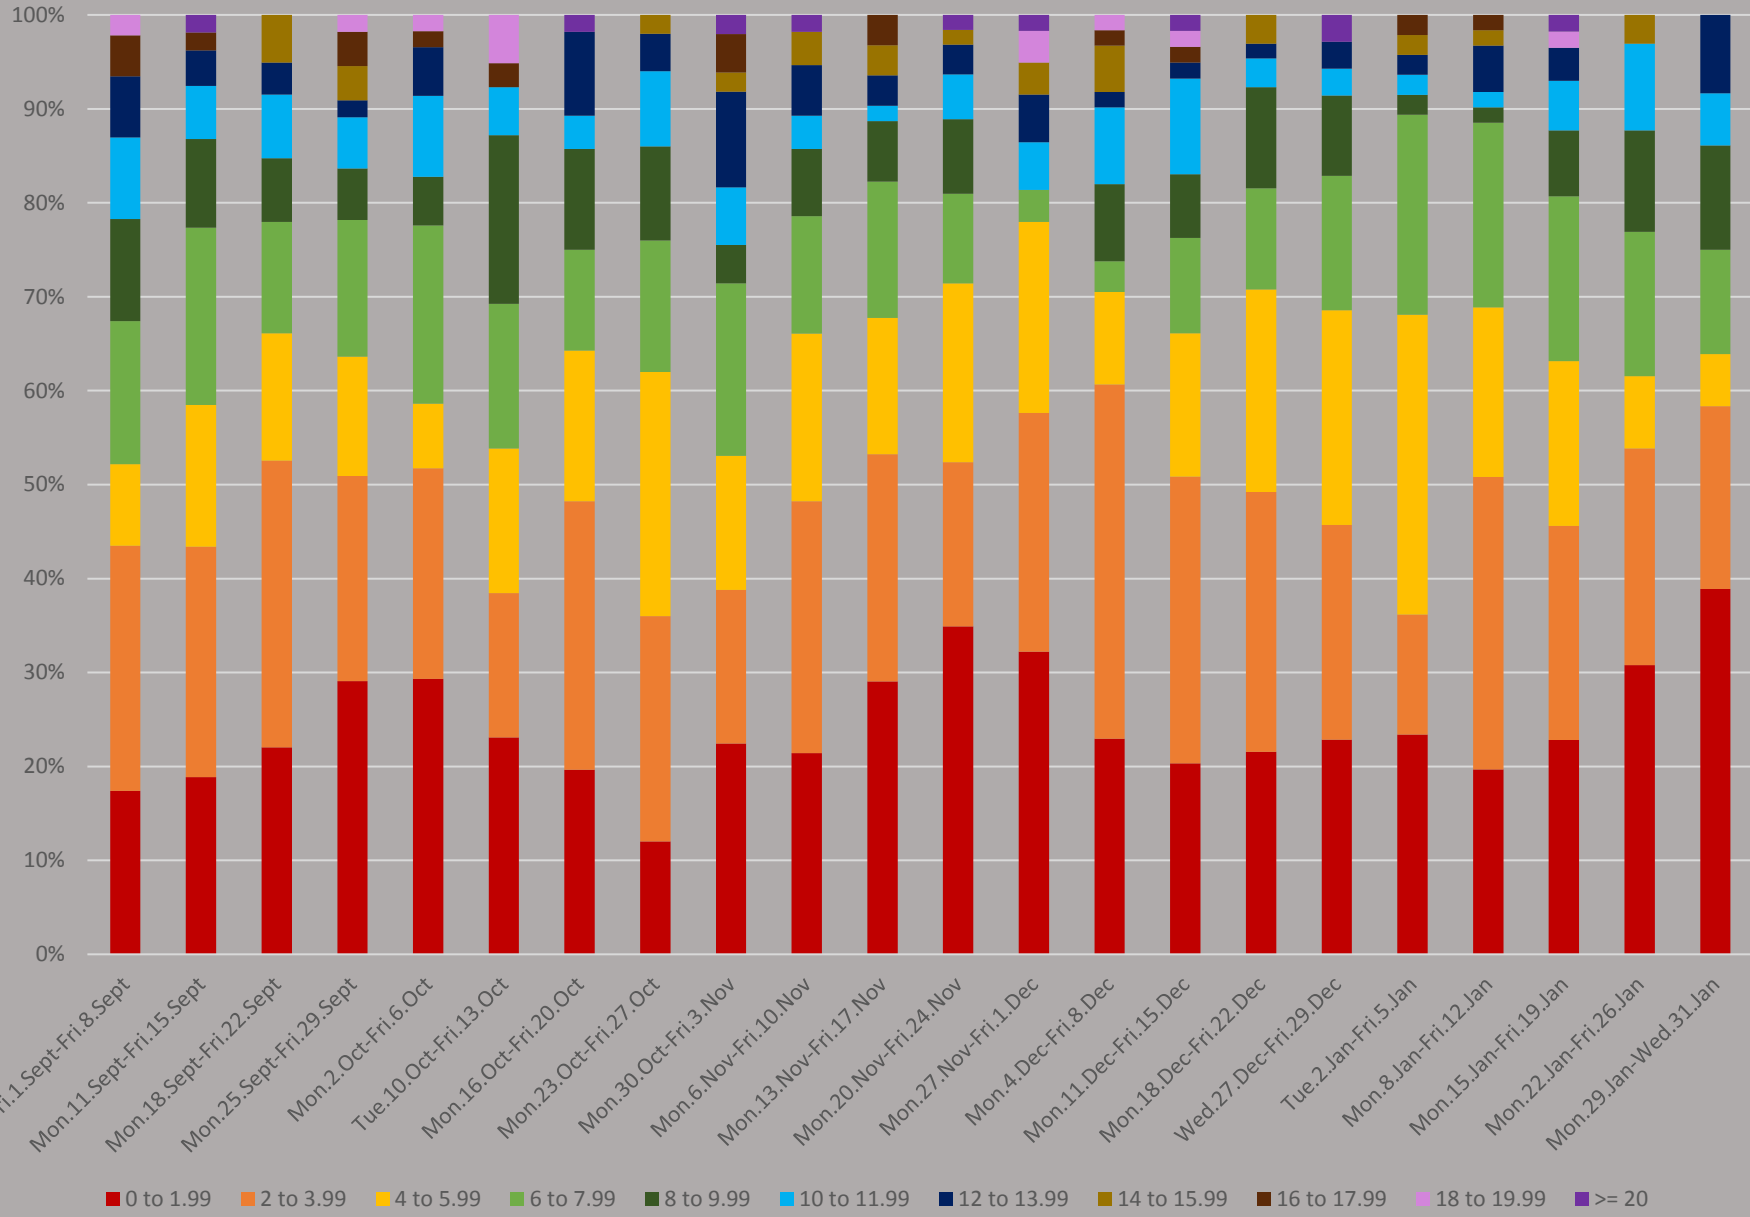

504 King Headways at Yonge Westbound September to January 2018 8-9 AM

504 King Headways at Yonge Westbound September to January 2018 1-2 PM

### 504 King Headways at Yonge Westbound September to January 2018 5-6 PM

504 King Headways at Yonge Westbound September to January 2018 8-9 PM

### 504 King Headways at Yonge Westbound September to January 2018 10-11 PM